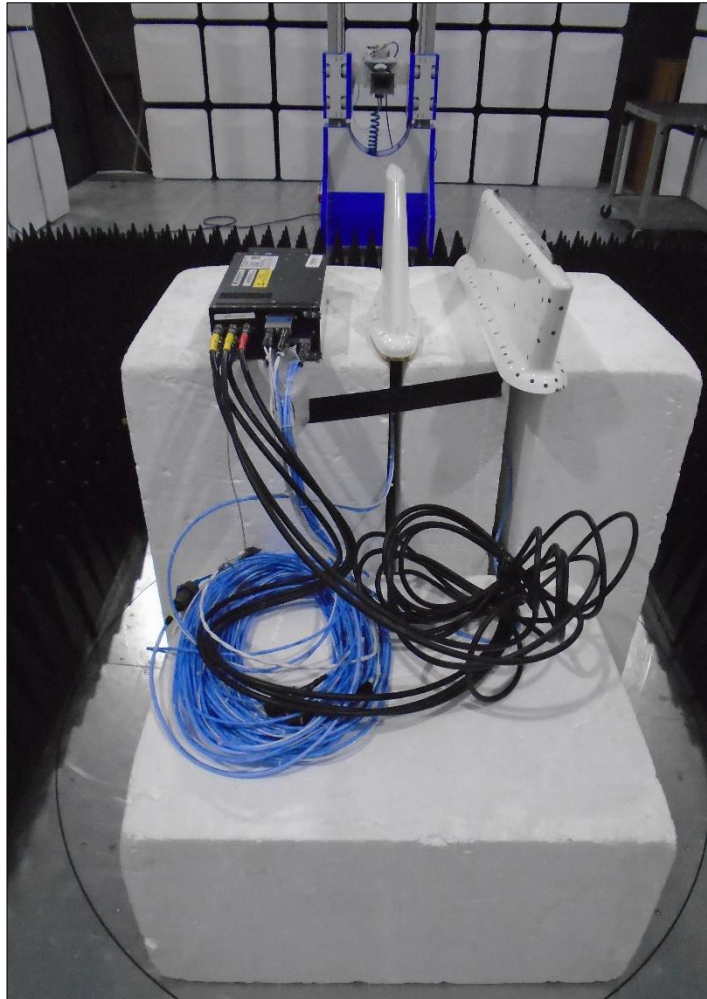

FCC ID: 2APND-ABR2
IC: Not Applicable

SmartSky Networks. LLC
ABR Transceiver, Model: Not Applicable

PHOTOGRAPHS OF TEST SET UP

Figure 1 - 30 MHz to 1 GHz

FCC ID: 2APND-ABR2
IC: Not Applicable

SmartSky Networks. LLC
ABR Transceiver, Model: Not Applicable

Figure 2 - 1 GHz to 18 GHz

FCC ID: 2APND-ABR2
IC: Not Applicable

SmartSky Networks. LLC
ABR Transceiver, Model: Not Applicable

Figure 3 - 18 GHz to 40 GHz - Position 1

FCC ID: 2APND-ABR2
IC: Not Applicable