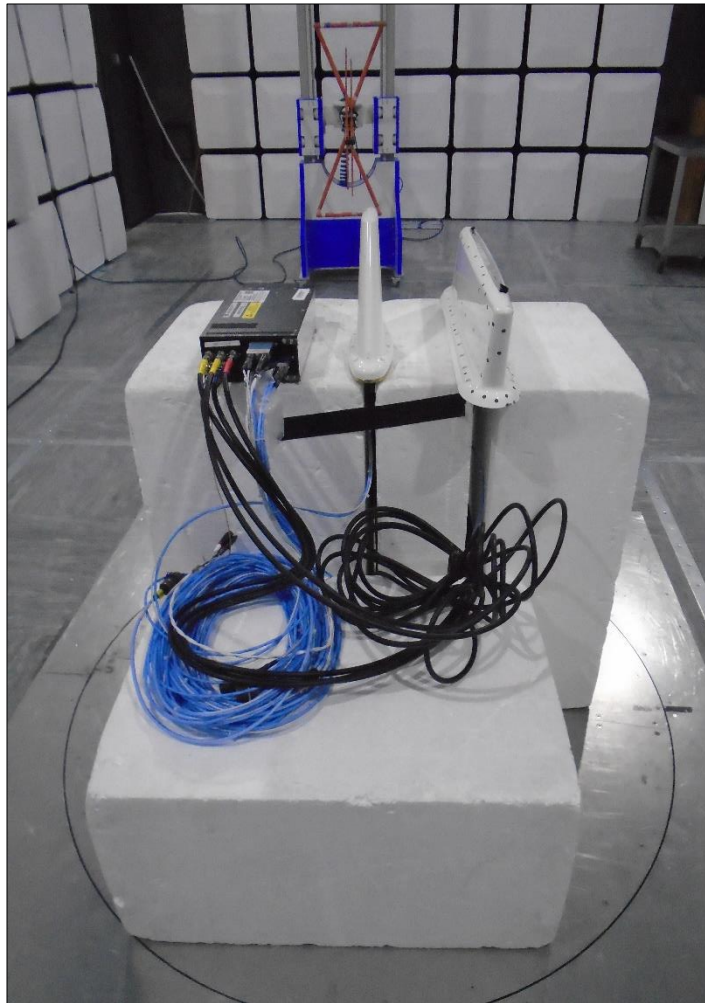

FCC ID: 2APND-ABR2
IC: Not Applicable

SmartSky Networks. LLC
ABR Transceiver, Model: Not Applicable

PHOTOGRAPHS OF TEST SET UP

Figure 1 - 30 MHz to 1 GHz

FCC ID: 2APND-ABR2
IC: Not Applicable

SmartSky Networks. LLC
ABR Transceiver, Model: Not Applicable

Figure 2 - 1 GHz to 18 GHz

FCC ID: 2APND-ABR2
IC: Not Applicable

SmartSky Networks. LLC
ABR Transceiver, Model: Not Applicable

Figure 3 - 18 GHz to 40 GHz - Position 1

FCC ID: 2APND-ABR2
IC: Not Applicable