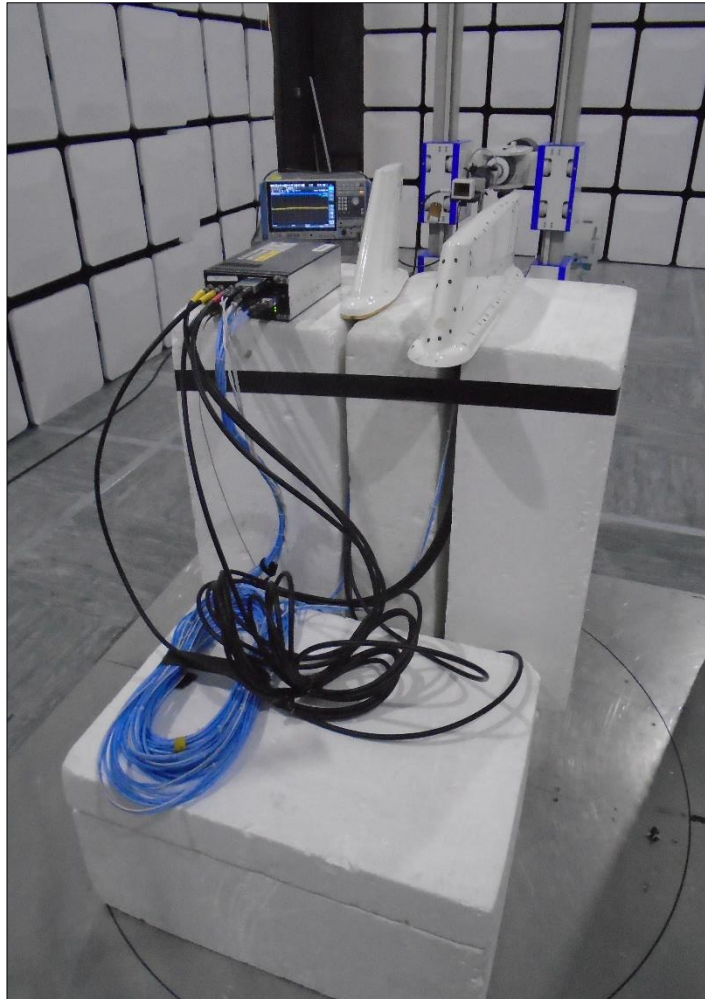

FCC ID: 2APND-ABR2
IC: Not Applicable

SmartSky Networks. LLC
ABR Transceiver, Model: Not Applicable

PHOTOGRAPHS OF TEST SET UP

Figure 1 - 30 MHz to 1 GHz

FCC ID: 2APND-ABR2
IC: Not Applicable

SmartSky Networks. LLC
ABR Transceiver, Model: Not Applicable

Figure 2 - 1 GHz to 18 GHz

FCC ID: 2APND-ABR2
IC: Not Applicable

SmartSky Networks. LLC
ABR Transceiver, Model: Not Applicable

Figure 3 - 18 GHz to 40 GHz - Position 1

FCC ID: 2APND-ABR2
IC: Not Applicable

SmartSky Networks. LLC
ABR Transceiver, Model: Not Applicable

Figure 4 - 18 GHz to 40 GHz - Position 2