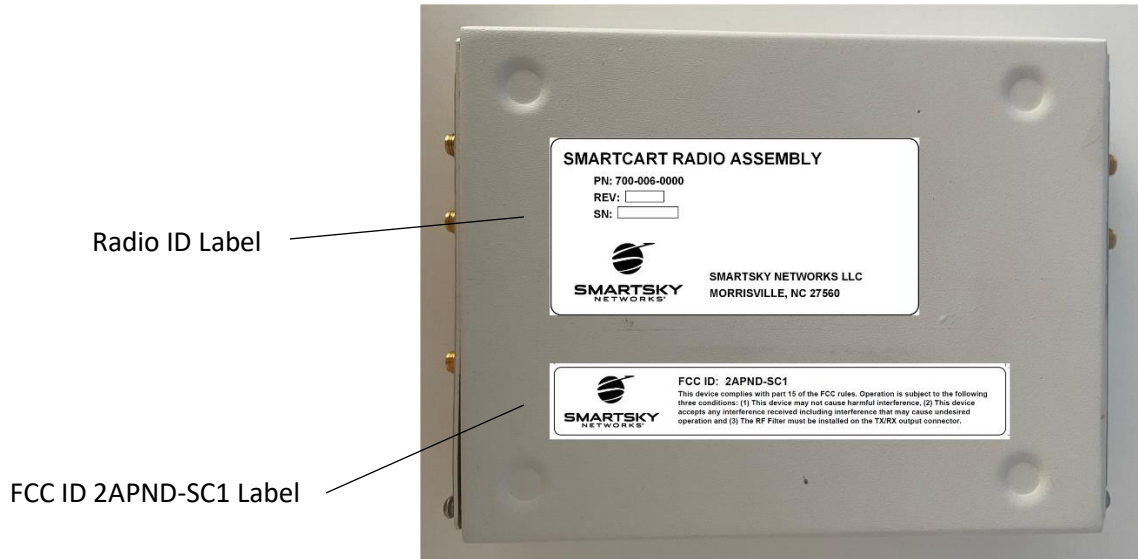

700-006-0000 Radio Assembly – Label Location

Labels Affixed to Unit Top Side