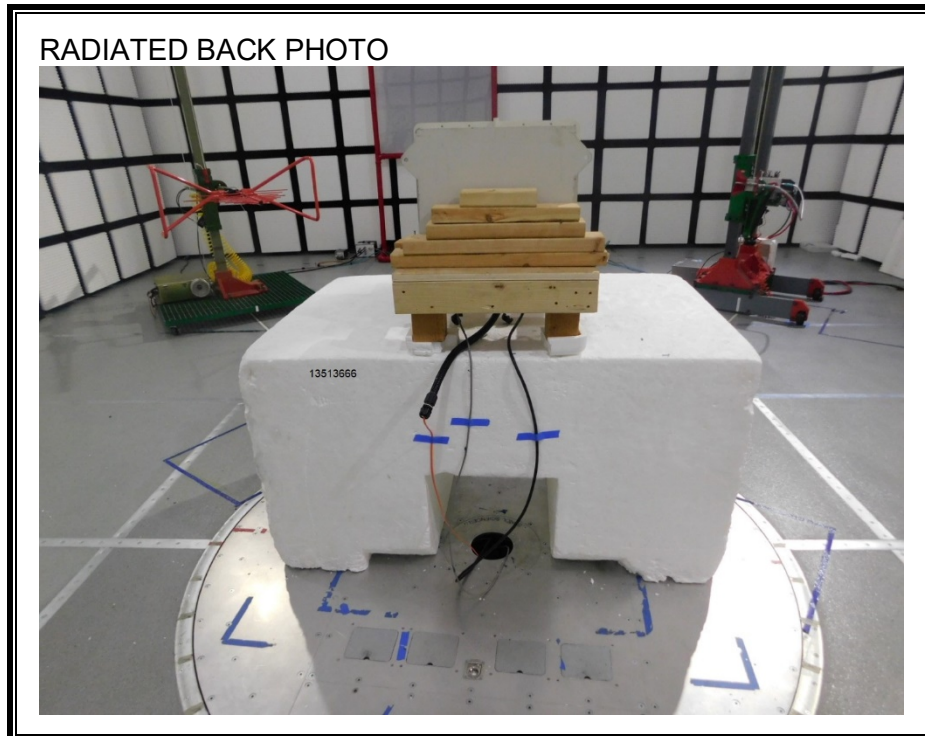

SETUP PHOTOS

ANTENNA PORT CONDUCTED RF MEASUREMENT SETUP

RADIATED RF MEASUREMENT SETUP (BELOW 30 MHz)

RADIATED RF MEASUREMENT SETUP (BELOW 1000 MHz)

RADIATED RF MEASUREMENT SETUP (ABOVE 1000 MHz)

Note: EUT tested at a height slightly higher than 150cm in order to safely test the device.

POWERLINE CONDUCTED EMISSIONS MEASUREMENT SETUP

END OF REPORT