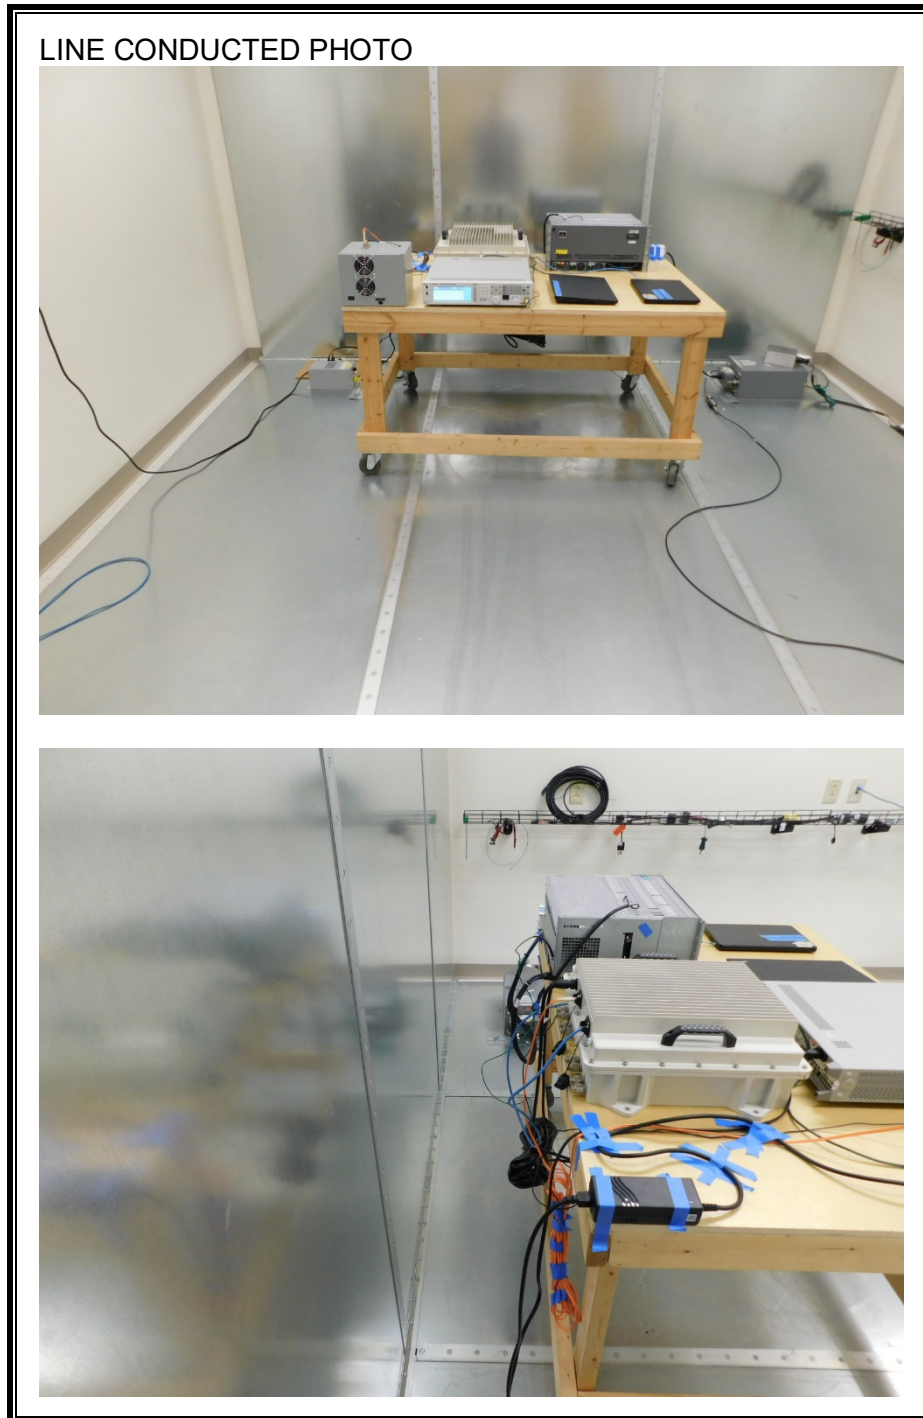

SETUP PHOTOS

ANTENNA PORT CONDUCTED RF MEASUREMENT SETUP

RADIATED RF MEASUREMENT SETUP (BELOW 30 MHz)

RADIATED RF MEASUREMENT SETUP (BELOW 1000 MHz)

RADIATED RF MEASUREMENT SETUP (ABOVE 1000 MHz)

Note: EUT tested at a height slightly higher than 150cm in order to safely test the device.

POWERLINE CONDUCTED EMISSIONS MEASUREMENT SETUP

END OF REPORT