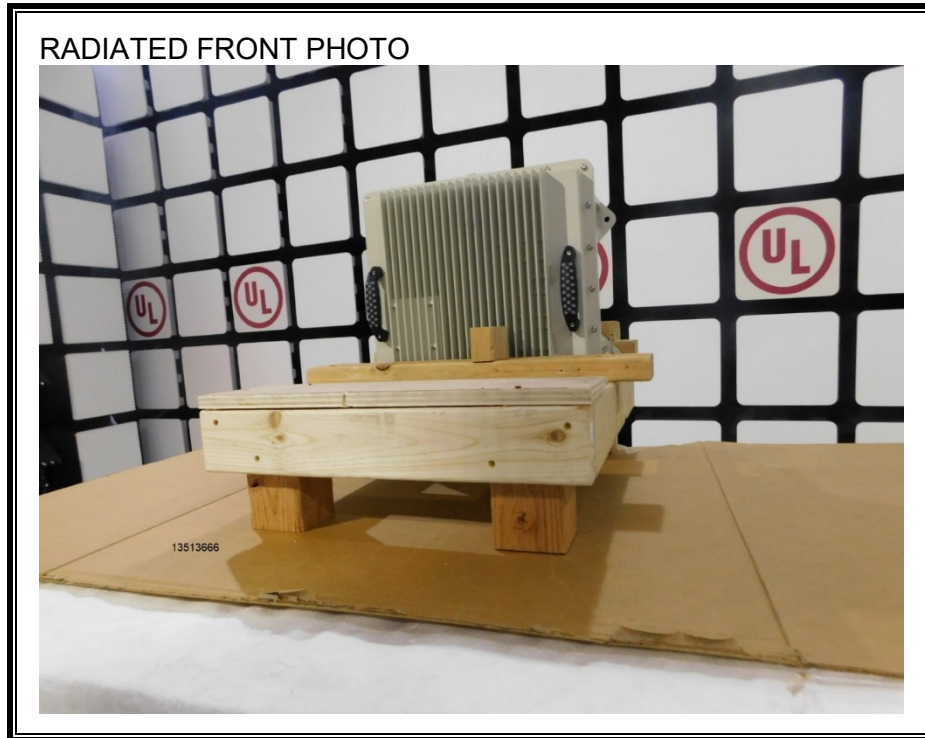

SETUP PHOTOS

ANTENNA PORT CONDUCTED RF MEASUREMENT SETUP

RADIATED RF MEASUREMENT SETUP (BELOW 30 MHz)

RADIATED RF MEASUREMENT SETUP (BELOW 1000 MHz)

RADIATED RF MEASUREMENT SETUP (ABOVE 1000 MHz)

Note: EUT tested at a height slightly higher than 150cm in order to safely test the device.

POWERLINE CONDUCTED EMISSIONS MEASUREMENT SETUP

END OF REPORT