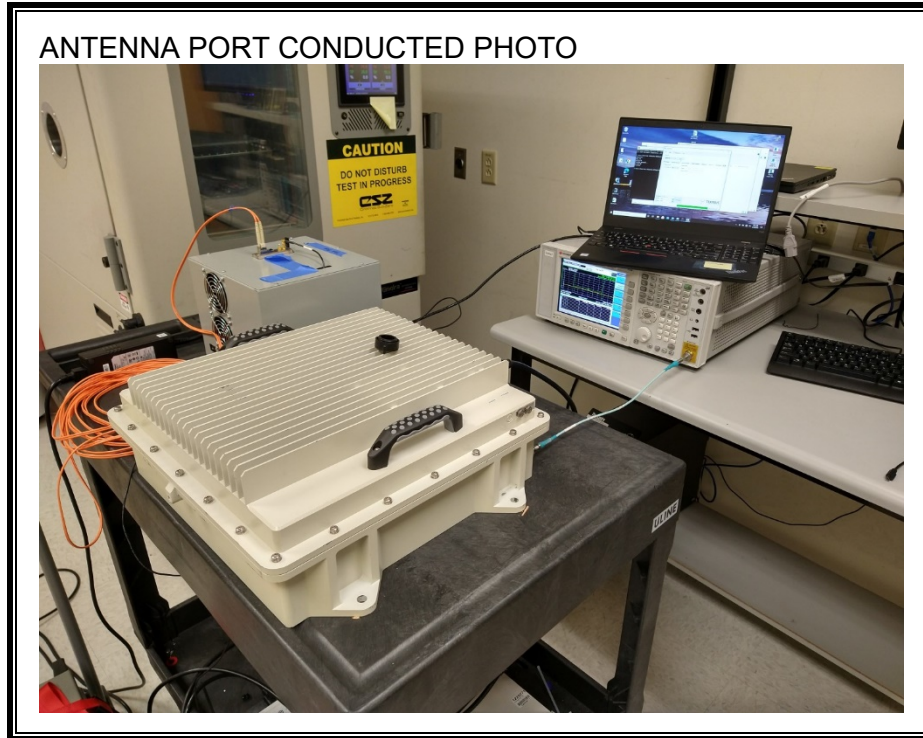

SETUP PHOTOS

ANTENNA PORT CONDUCTED RF MEASUREMENT SETUP

RADIATED RF MEASUREMENT SETUP (BELOW 30 MHz)

RADIATED RF MEASUREMENT SETUP (BELOW 1000 MHz)

RADIATED RF MEASUREMENT SETUP (ABOVE 1000 MHz)

Note: EUT tested at a height slightly higher than 150cm in order to safely test the device.

POWERLINE CONDUCTED EMISSIONS MEASUREMENT SETUP

END OF REPORT