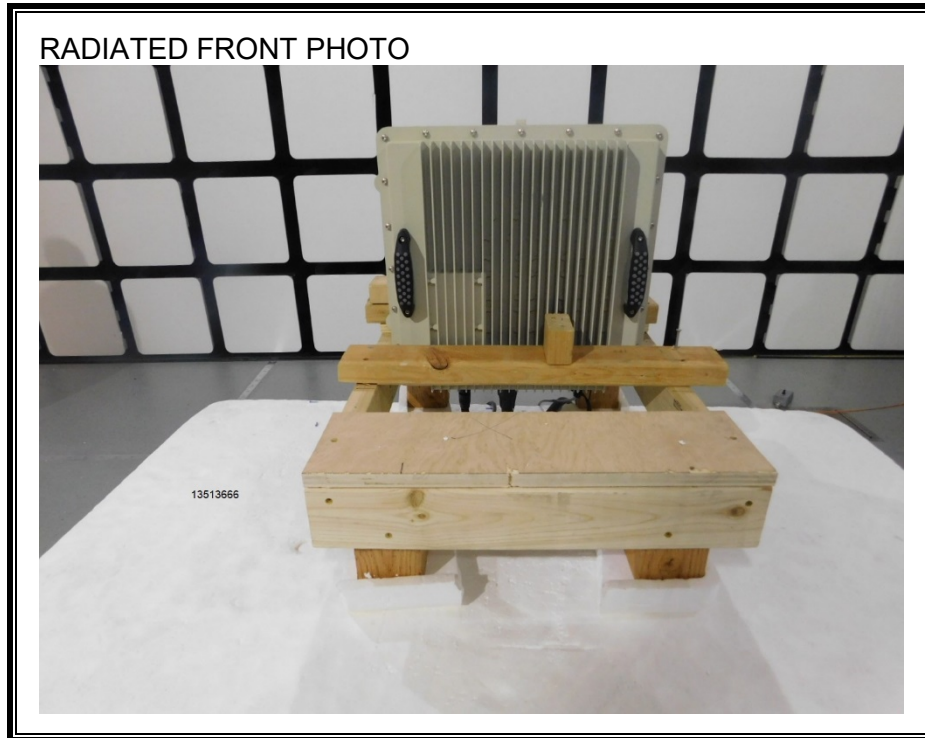

SETUP PHOTOS

ANTENNA PORT CONDUCTED RF MEASUREMENT SETUP

RADIATED RF MEASUREMENT SETUP (BELOW 30 MHz)

RADIATED RF MEASUREMENT SETUP (BELOW 1000 MHz)

RADIATED RF MEASUREMENT SETUP (ABOVE 1000 MHz)

Note: EUT tested at a height slightly higher than 150cm in order to safely test the device.

POWERLINE CONDUCTED EMISSIONS MEASUREMENT SETUP

END OF REPORT