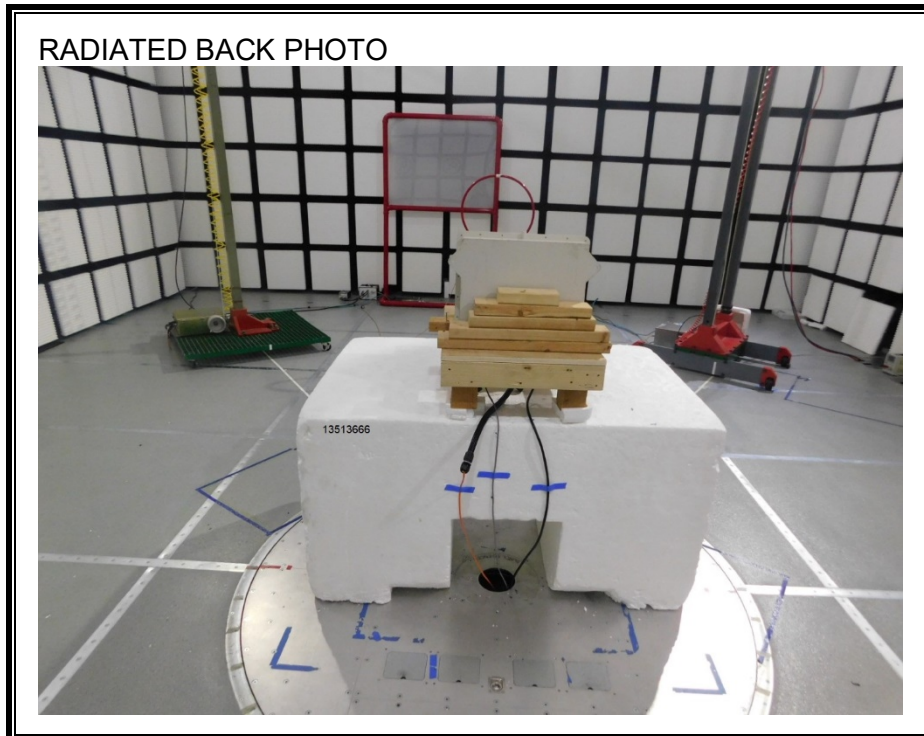

SETUP PHOTOS

ANTENNA PORT CONDUCTED RF MEASUREMENT SETUP

RADIATED RF MEASUREMENT SETUP (BELOW 30 MHz)

RADIATED RF MEASUREMENT SETUP (BELOW 1000 MHz)

RADIATED RF MEASUREMENT SETUP (ABOVE 1000 MHz)

Note: EUT tested at a height slightly higher than 150cm in order to safely test the device.

POWERLINE CONDUCTED EMISSIONS MEASUREMENT SETUP

END OF REPORT