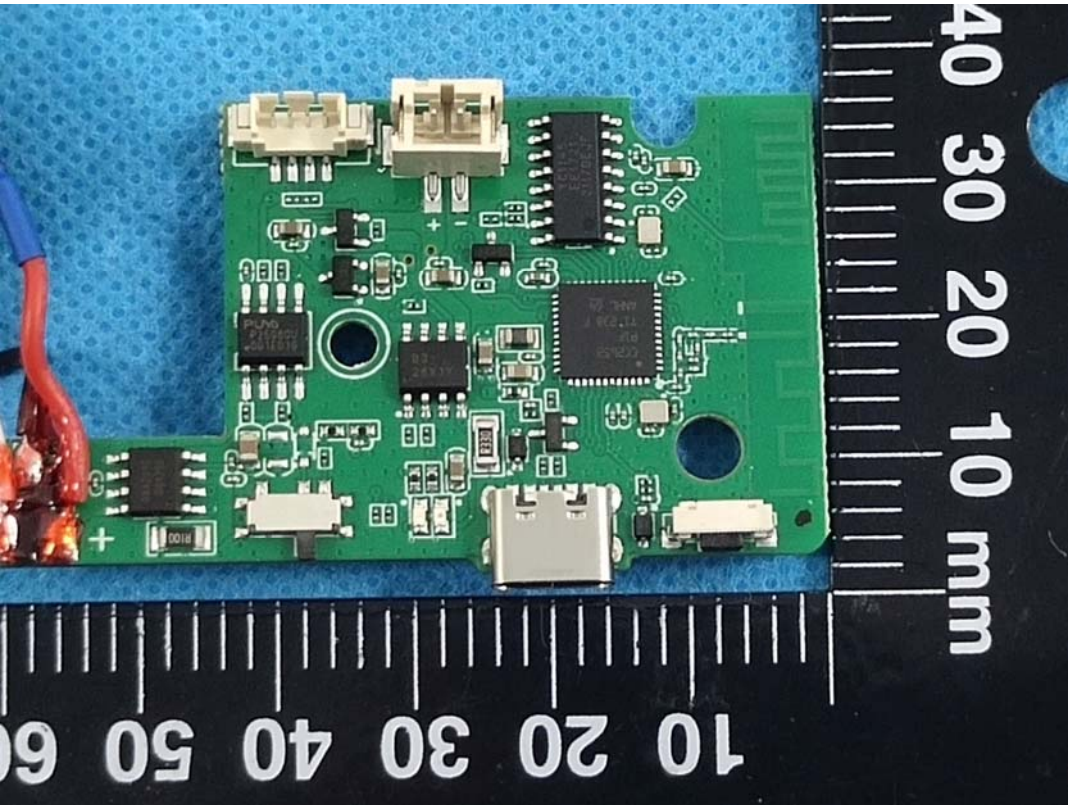

**EXHIBIT C - EUT INTERNAL PHOTOGRAPHS**

uncover

battery

92502202 4MS +1  
4000000 4000000  
057201 103450

port

Zigbee chip

BLE chip

Zigbee Antenna

BLE Antenna