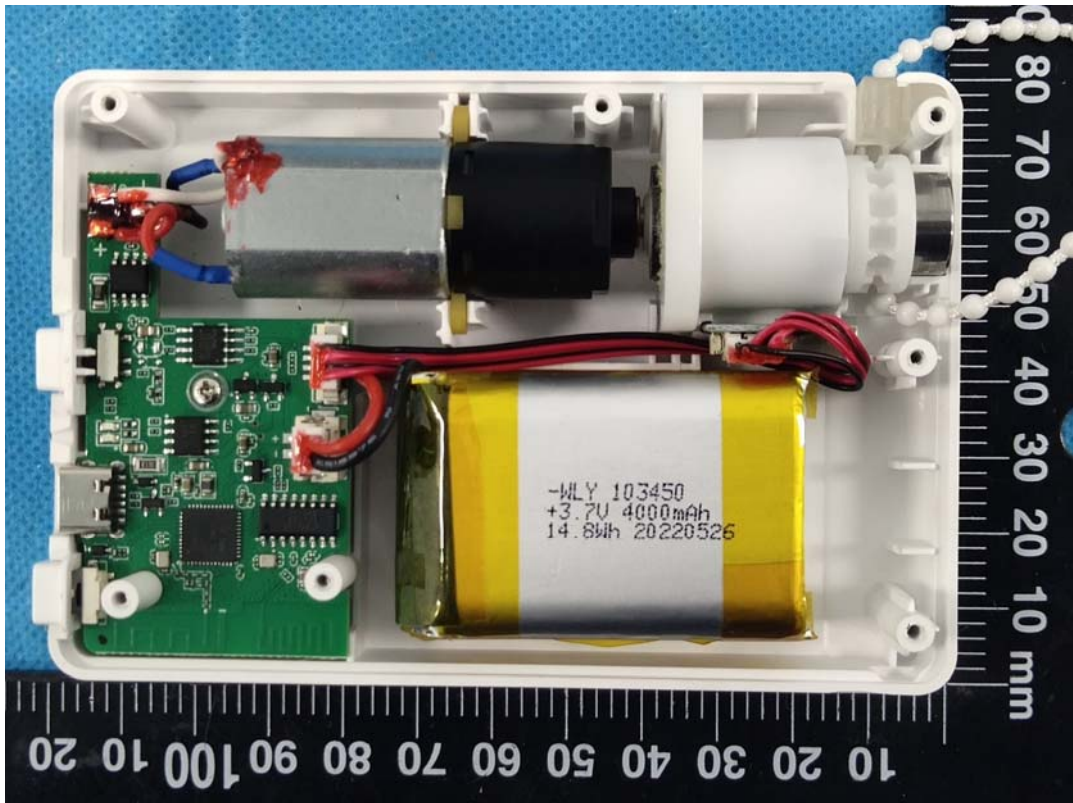

**EXHIBIT C - EUT INTERNAL PHOTOGRAPHS**

uncover

battery

92502202 4MS +1  
4000000 4000000  
057201 103450

port

Zigbee chip

BLE chip

Zigbee Antenna

BLE Antenna