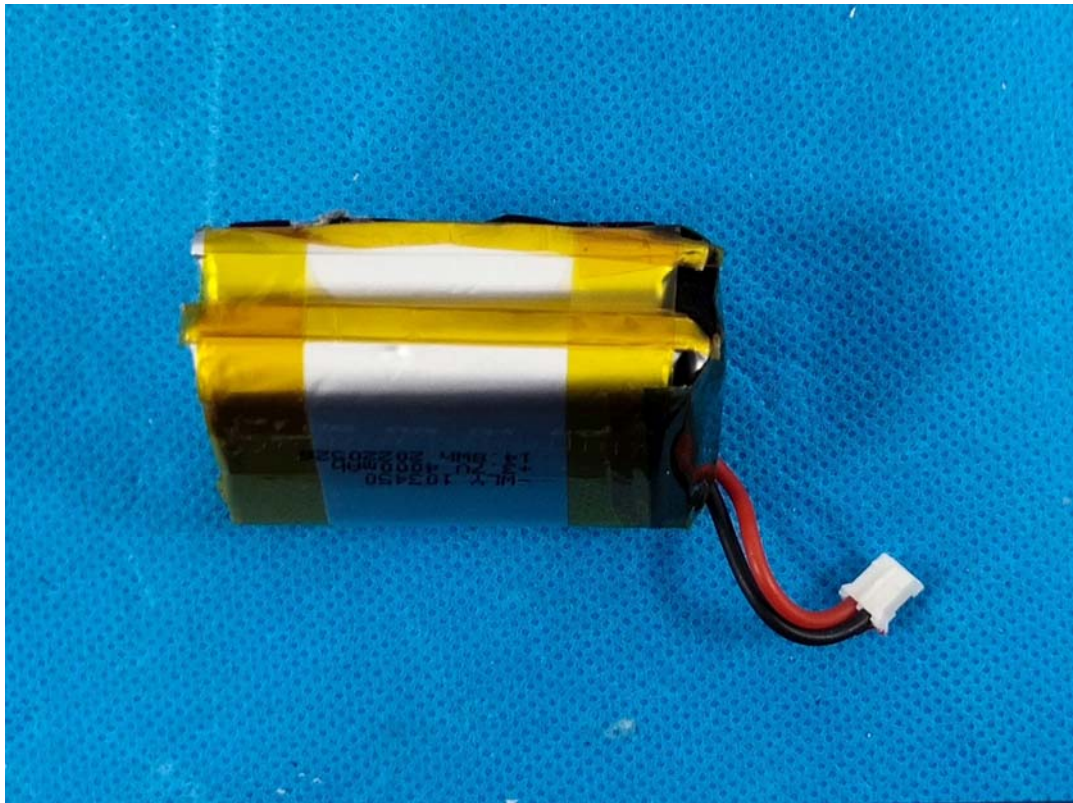

**EXHIBIT C - EUT INTERNAL PHOTOGRAPHS**

uncover

battery

92502202 4MS +1  
4000000 4000000  
057201 103450

port

Zigbee chip

BLE chip

Zigbee Antenna

BLE Antenna