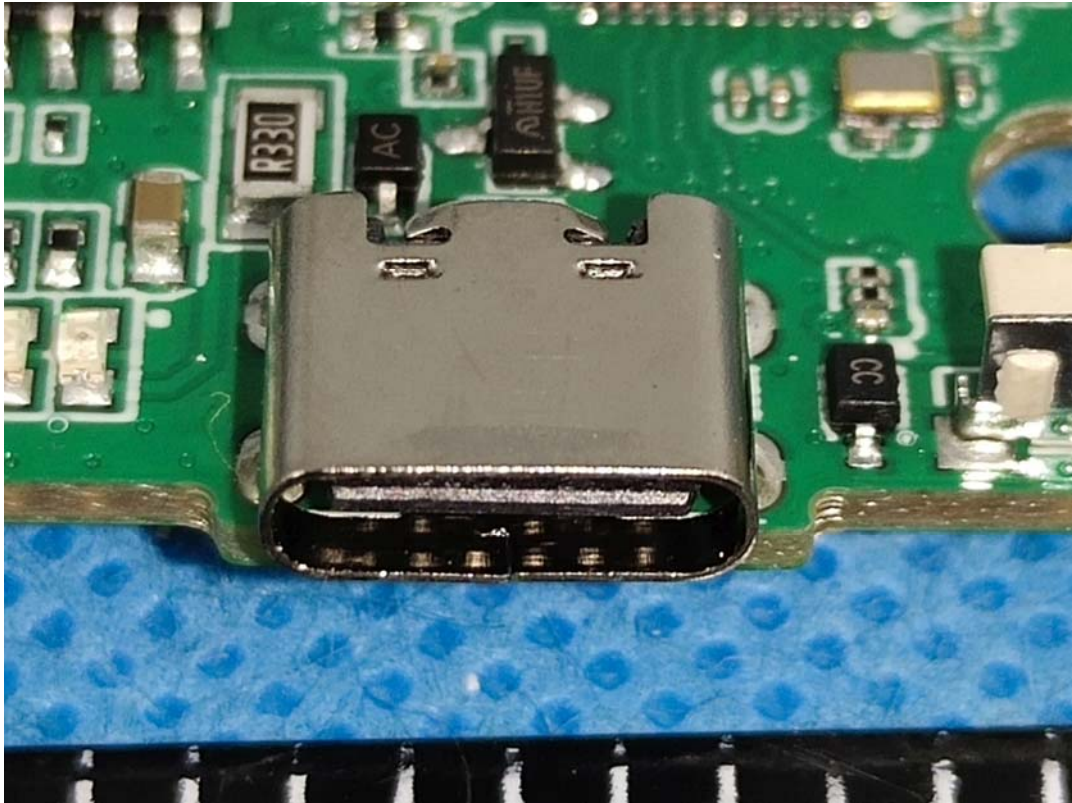

**EXHIBIT C - EUT INTERNAL PHOTOGRAPHS**

uncover

battery

92502202 4MS +1  
4000000 4000000  
057201 103450

port

Zigbee chip

BLE chip

Zigbee Antenna

BLE Antenna