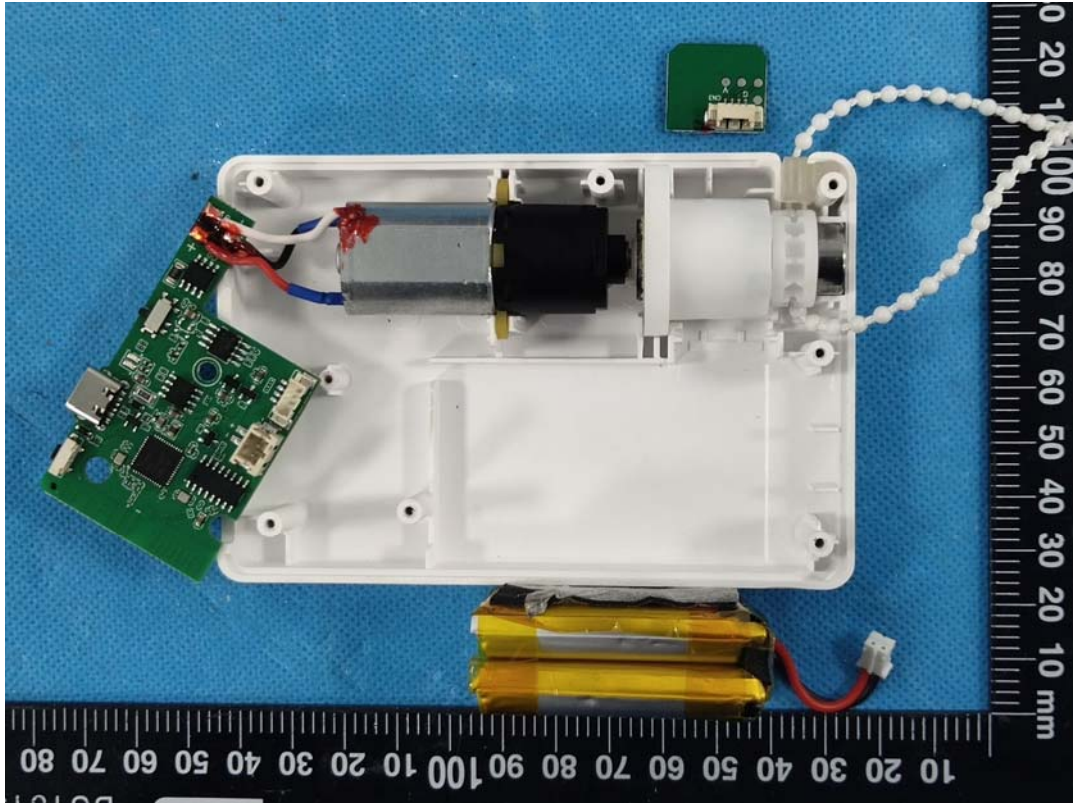

**EXHIBIT C - EUT INTERNAL PHOTOGRAPHS**

uncover

battery

92502202 4MS +1  
4000000 4000000  
057201 103450

port

Zigbee chip

BLE chip

Zigbee Antenna

BLE Antenna