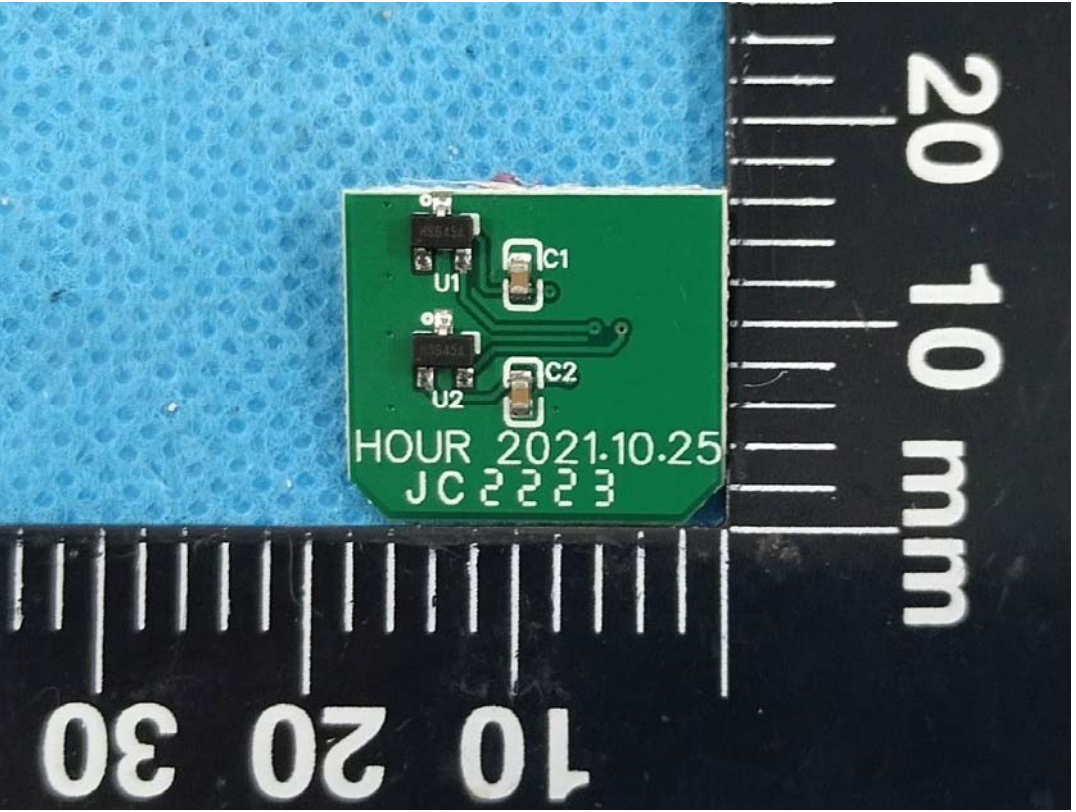

**EXHIBIT C - EUT INTERNAL PHOTOGRAPHS**

uncover

battery

92502202 4MS +1  
4000000 4000000  
057201 103450

port

Zigbee chip

BLE chip

Zigbee Antenna

BLE Antenna