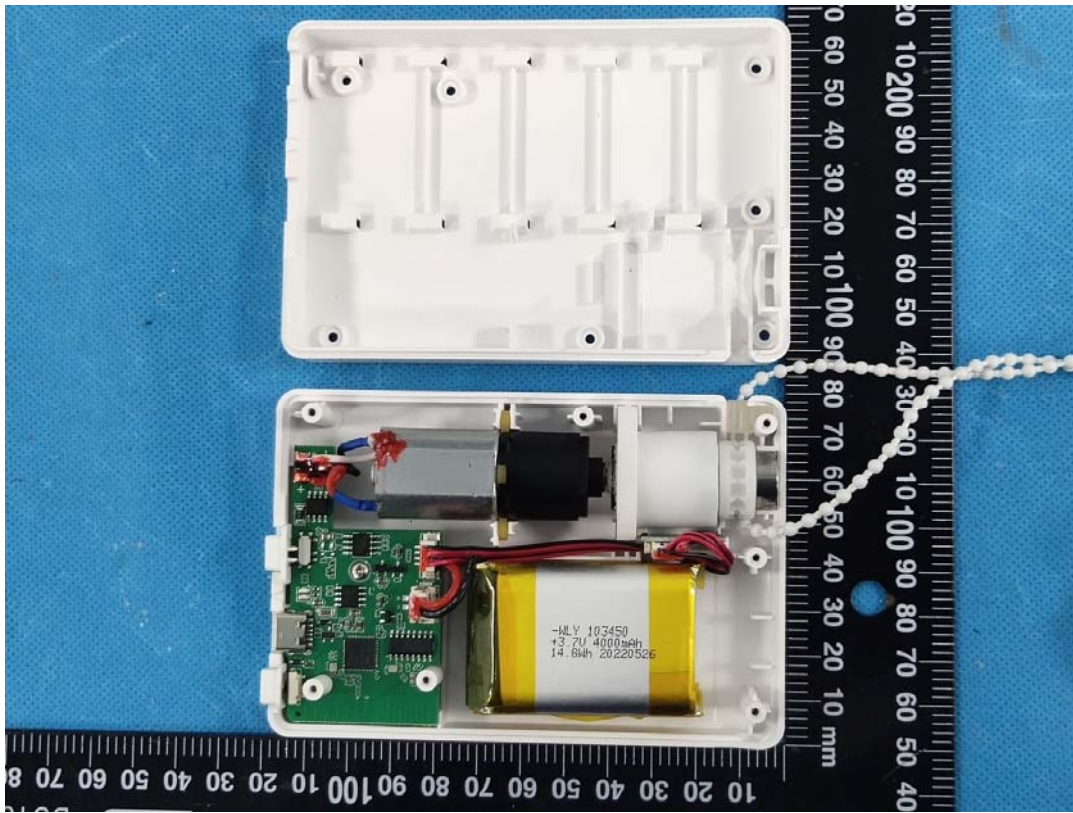

**EXHIBIT C - EUT INTERNAL PHOTOGRAPHS**

uncover

battery

92502202 4MS +1  
4000000 4000000  
057201 103450

port

Zigbee chip

BLE chip

Zigbee Antenna

BLE Antenna