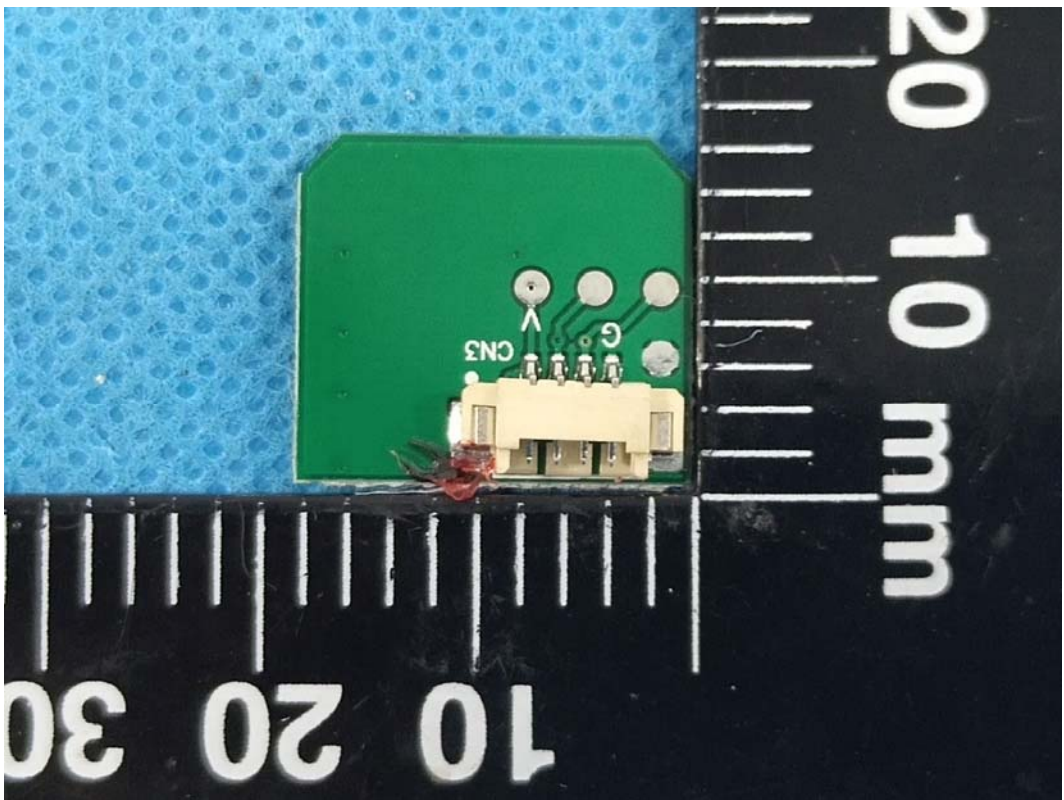

**EXHIBIT C - EUT INTERNAL PHOTOGRAPHS**

uncover

battery

92502202 4MS +1  
4000000 4000000  
057201 103450

port

Zigbee chip

BLE chip

Zigbee Antenna

BLE Antenna