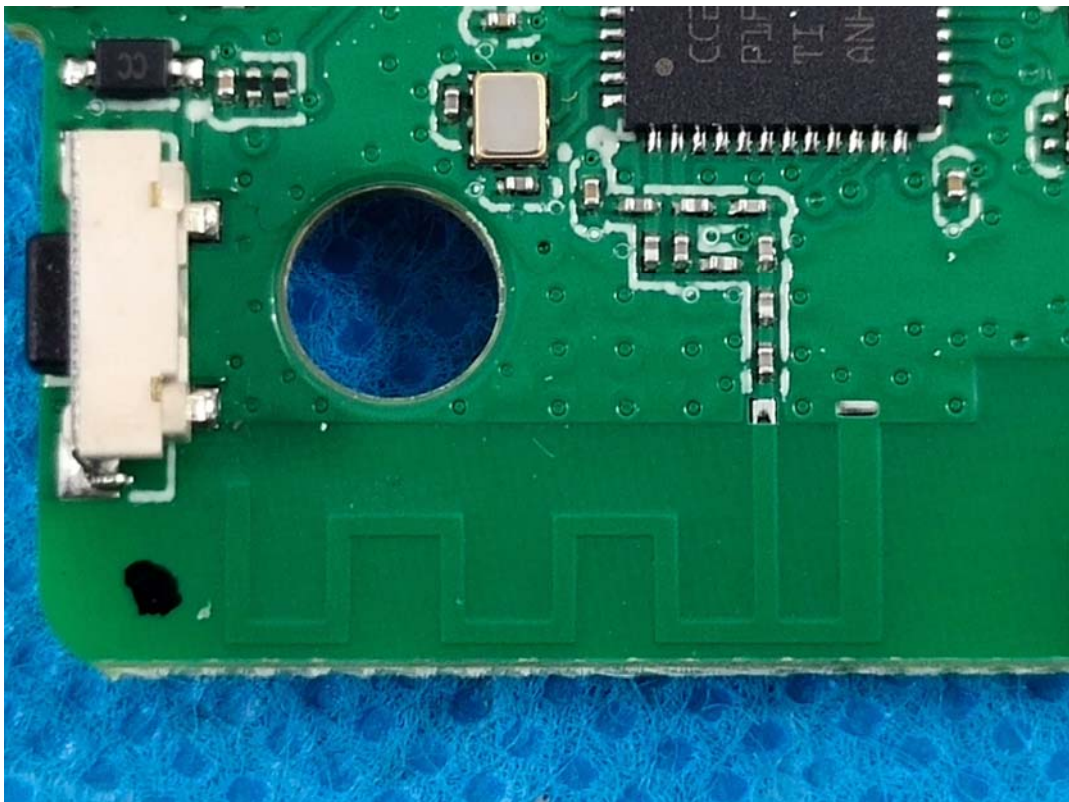

**EXHIBIT C - EUT INTERNAL PHOTOGRAPHS**

uncover

battery

92502202 4MS +1  
4000000 4000000  
057201 103450

port

Zigbee chip

BLE chip

Zigbee Antenna

BLE Antenna