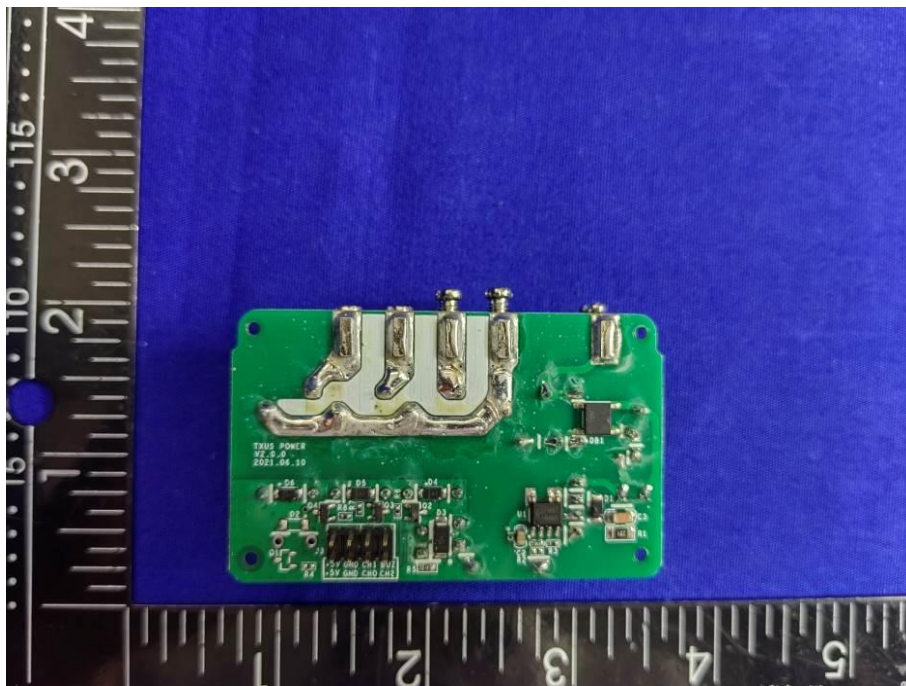

EUT INTERNAL PHOTOGRAPHS

433.92MHz receiver antenna

WIFI Antenna

-----The end-----