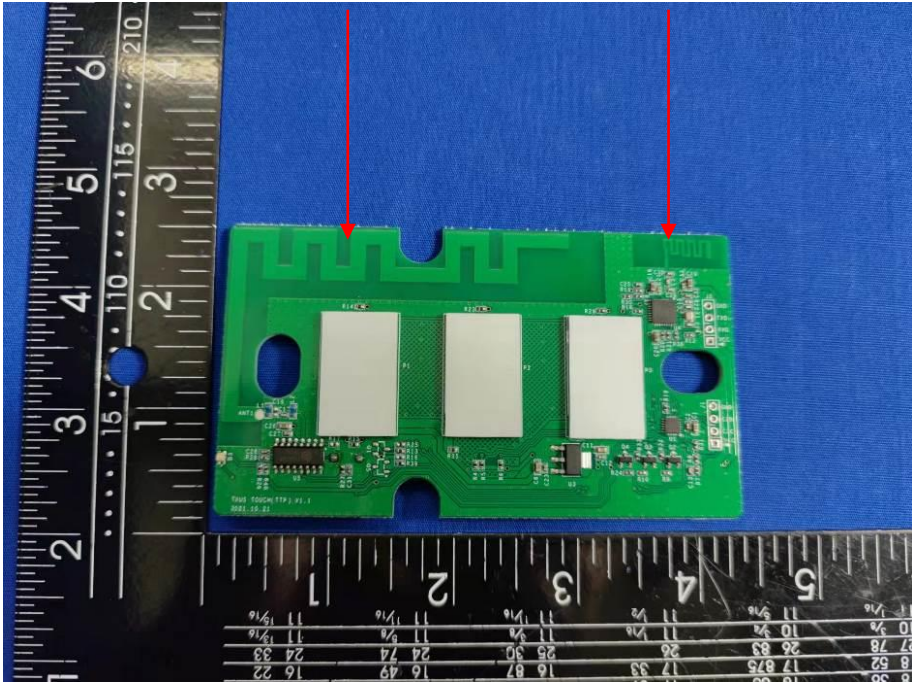

EUT INTERNAL PHOTOGRAPHS

433.92MHz receiver antenna

WIFI Antenna

-----The end-----