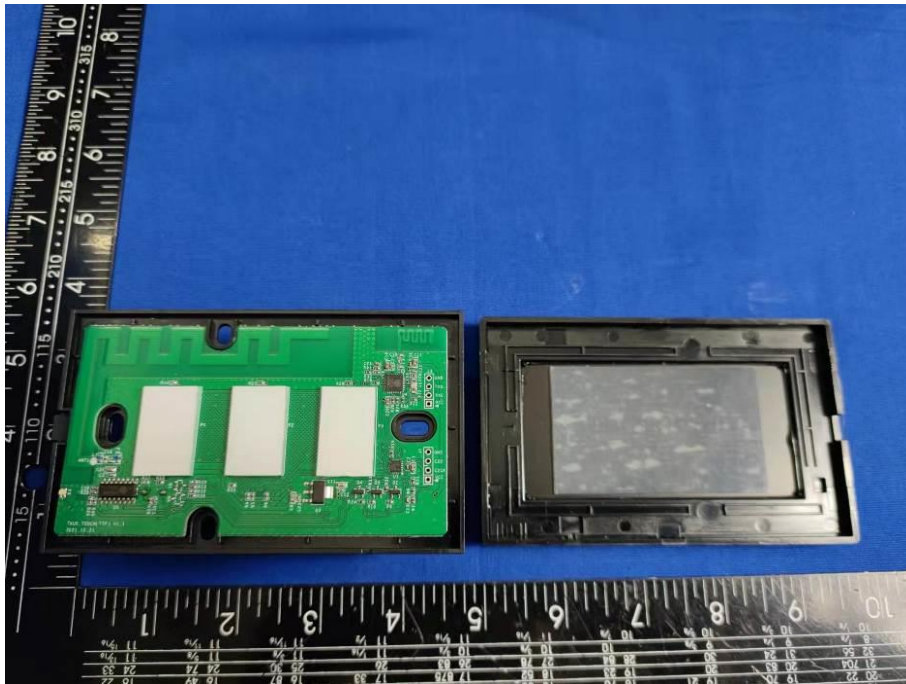

EUT INTERNAL PHOTOGRAPHS

433.92MHz receiver antenna

WIFI Antenna

-----The end-----