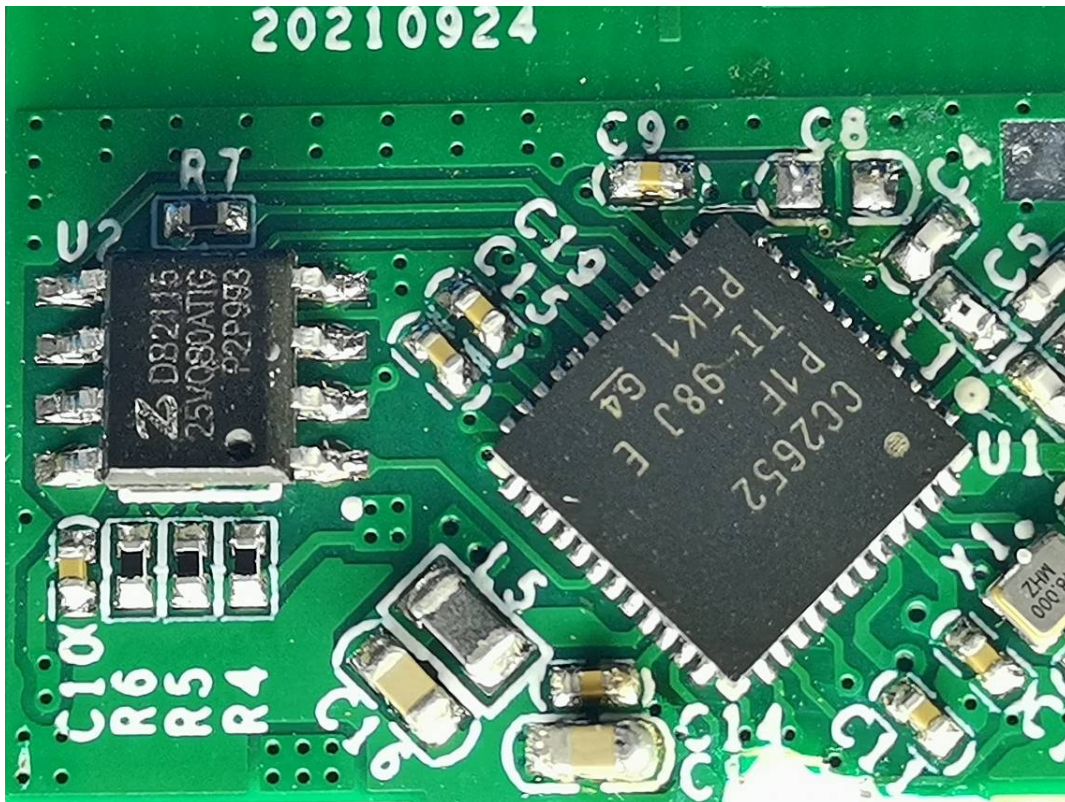

EXHIBIT C - EUT INTERNAL PHOTOGRAPHS

Model: S40ZBTPB Lite

Antenna

Chip

Ant