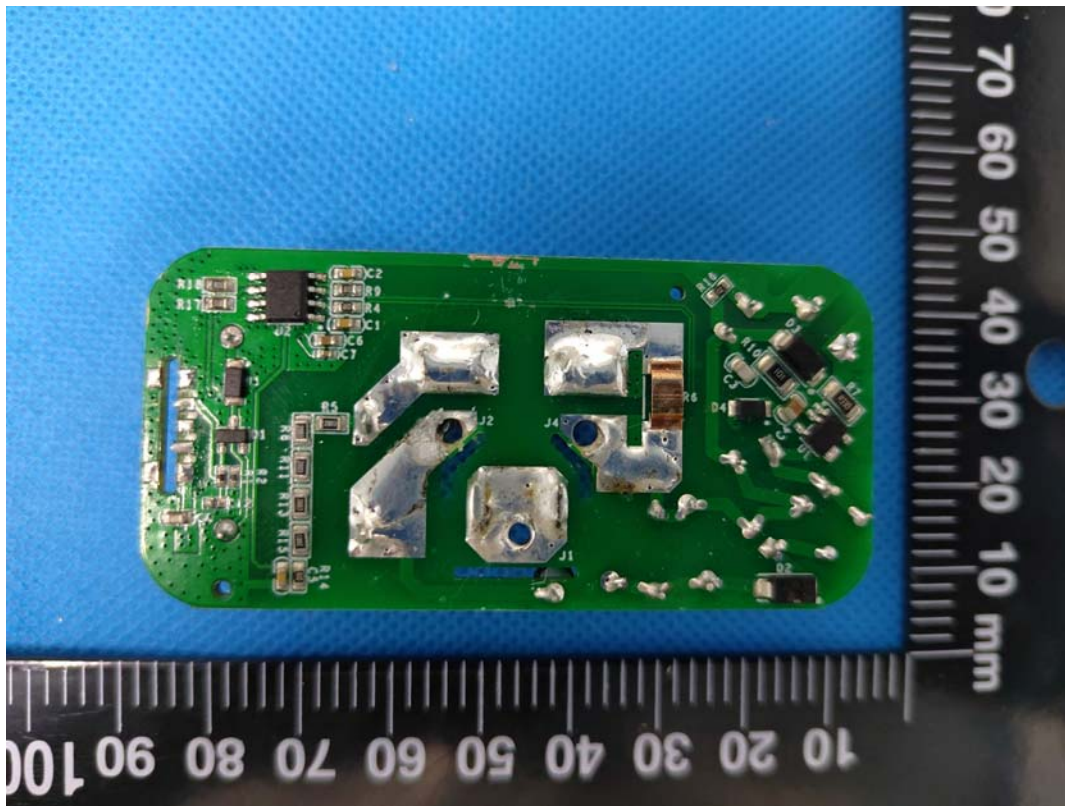

EXHIBIT C - EUT INTERNAL PHOTOGRAPHS

Model: S40ZBTPB Lite

Antenna

Chip

Ant