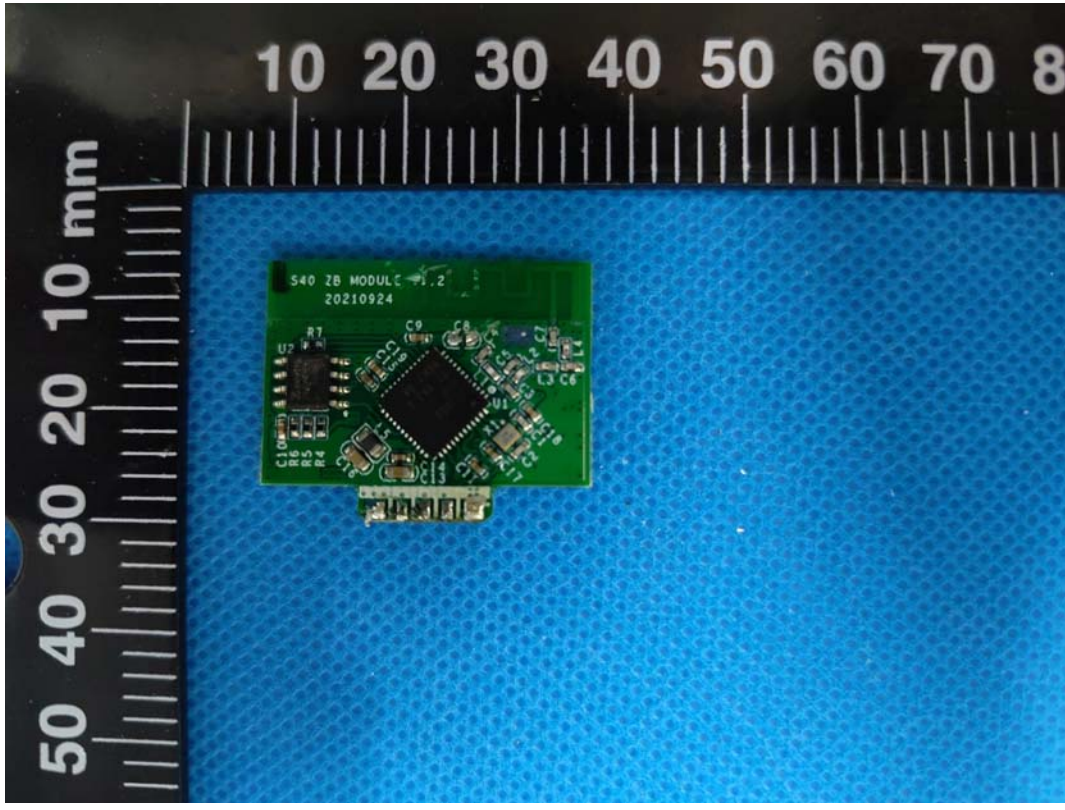

EXHIBIT C - EUT INTERNAL PHOTOGRAPHS

Model: S40ZBTPB Lite

Antenna

Chip

Ant