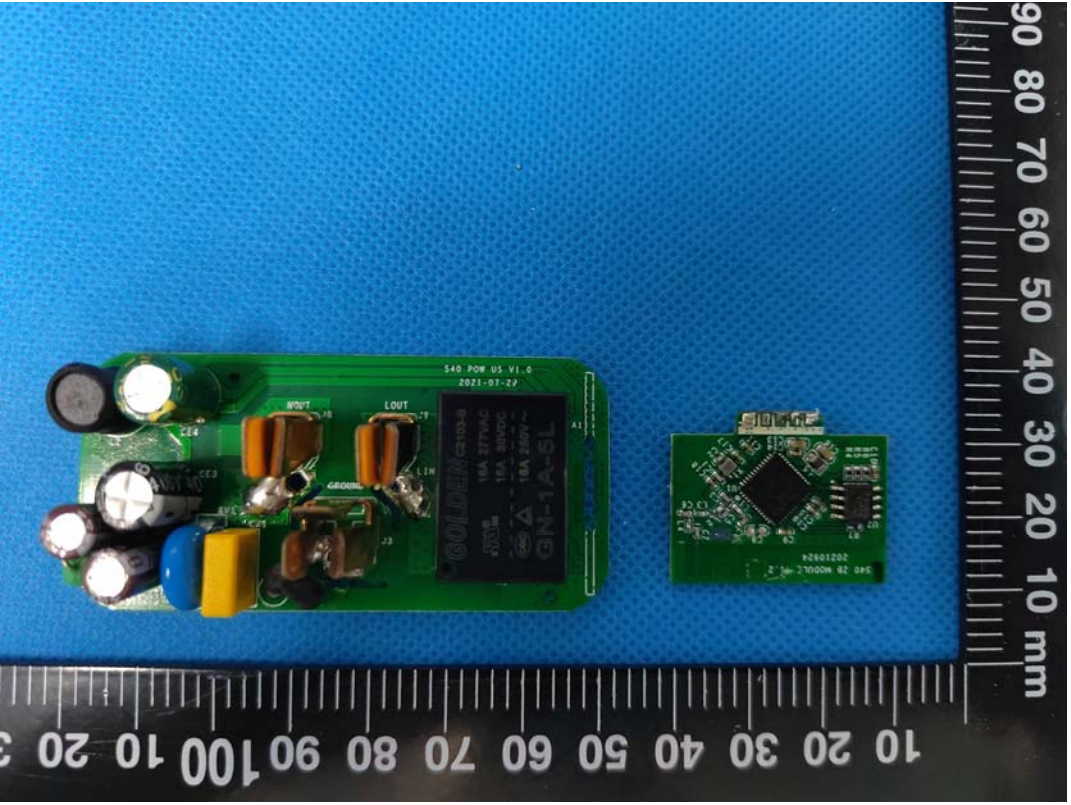

EXHIBIT C - EUT INTERNAL PHOTOGRAPHS

Model: S40ZBTPB Lite

Antenna

Chip

Ant