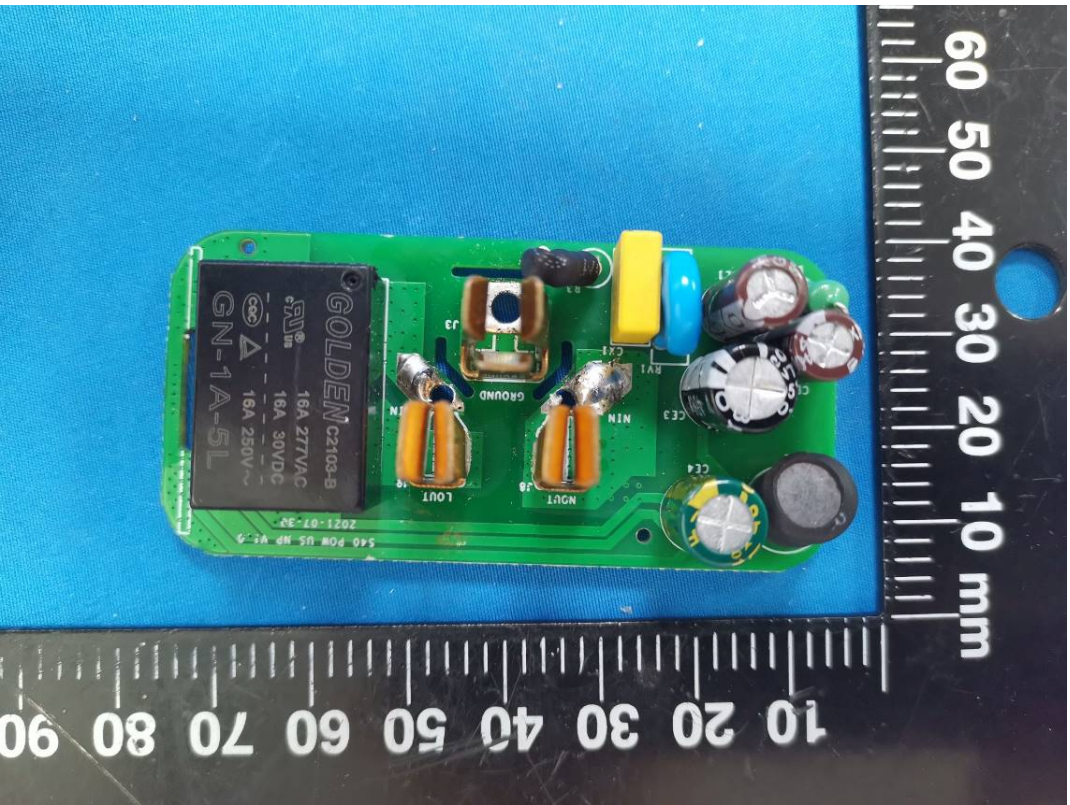

EXHIBIT C - EUT INTERNAL PHOTOGRAPHS

Model: S40ZBTPB Lite

Antenna

Chip

Ant