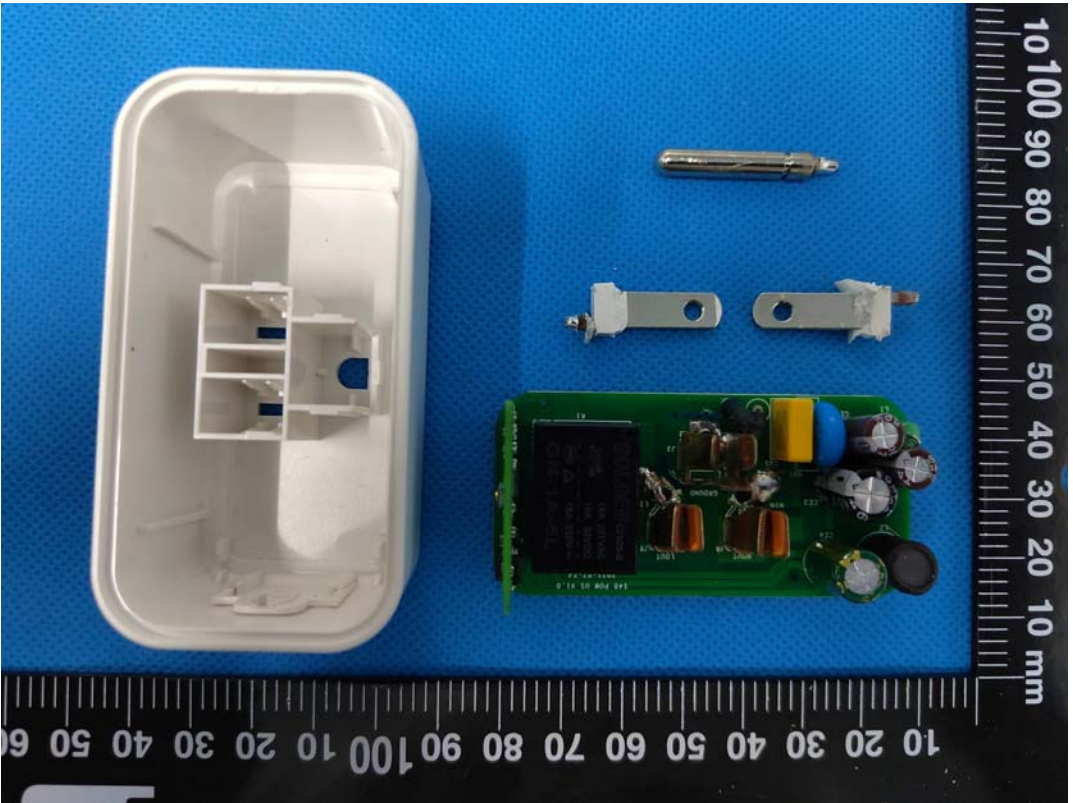

EXHIBIT C - EUT INTERNAL PHOTOGRAPHS

Model: S40ZBTPB Lite

Antenna

Chip

Ant