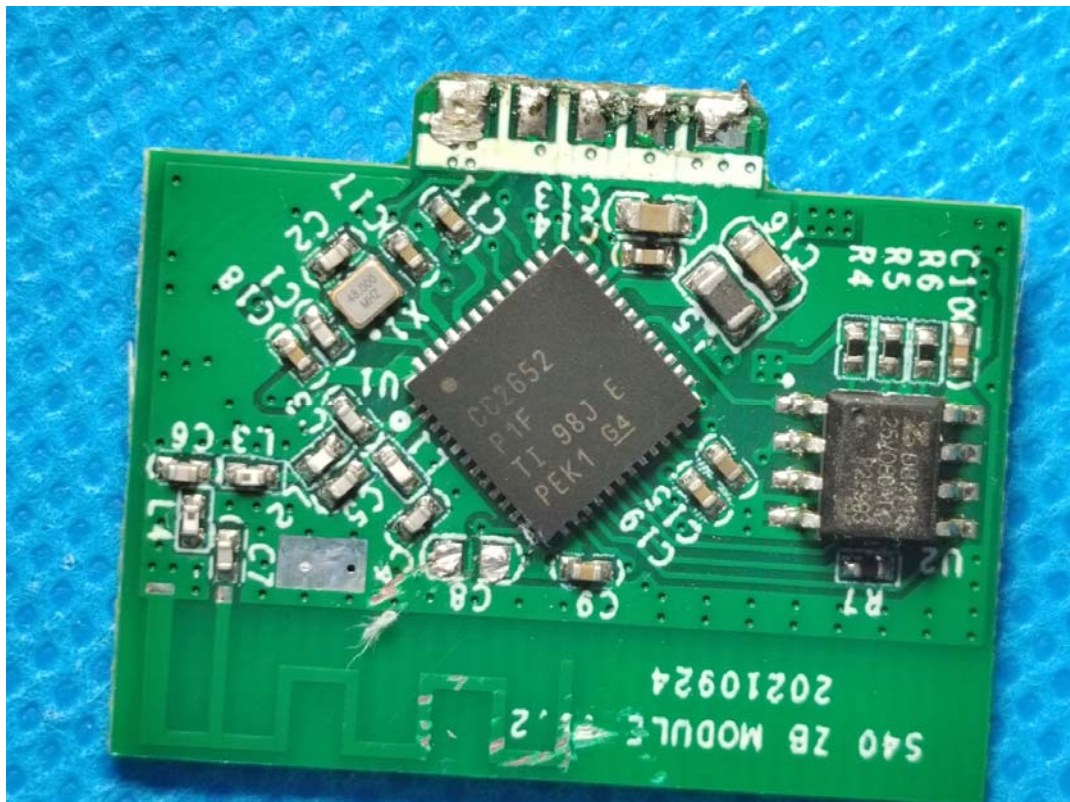

EXHIBIT C - EUT INTERNAL PHOTOGRAPHS

Model: S40ZBTPB Lite

Antenna

Chip

Ant