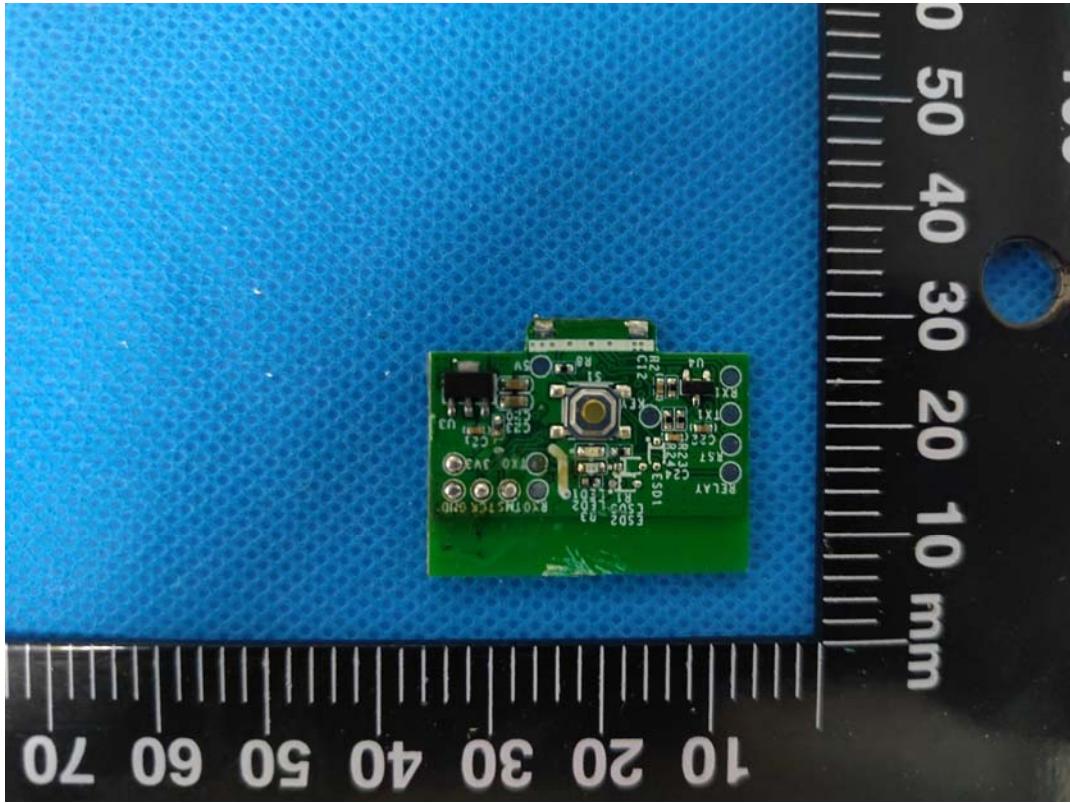

EXHIBIT C - EUT INTERNAL PHOTOGRAPHS

Model: S40ZBTPB Lite

Antenna

Chip

Ant