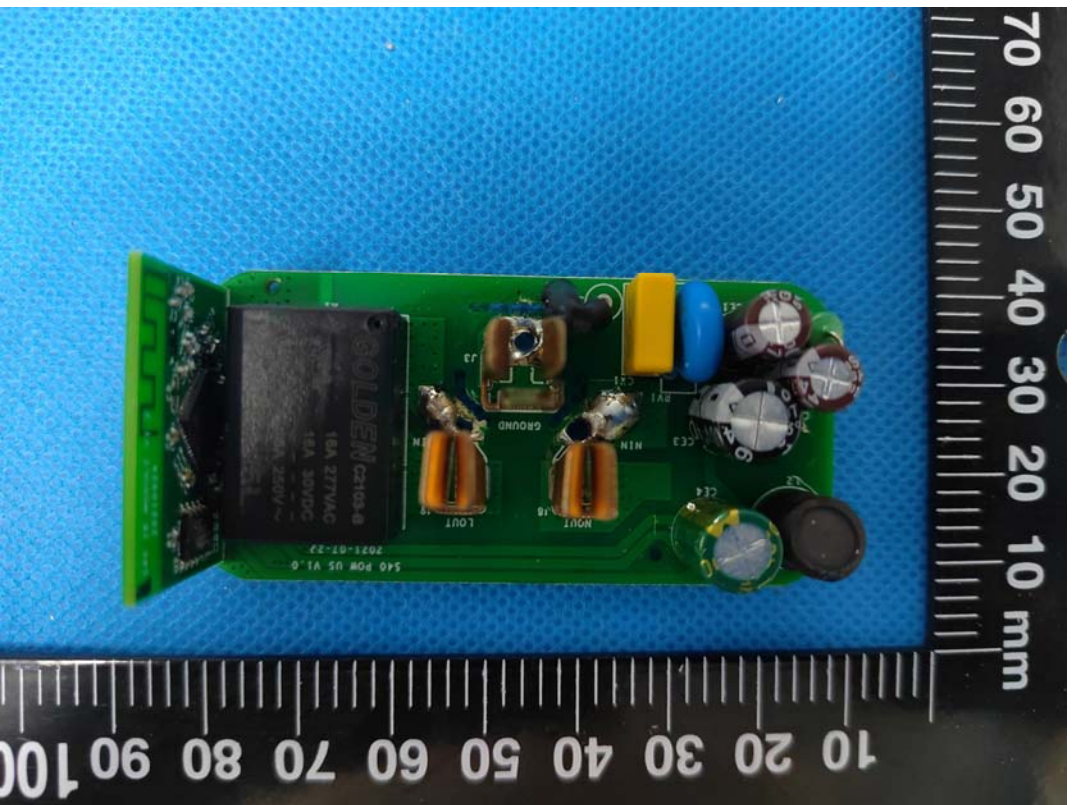

EXHIBIT C - EUT INTERNAL PHOTOGRAPHS

Model: S40ZBTPB Lite

Antenna

Chip

Ant