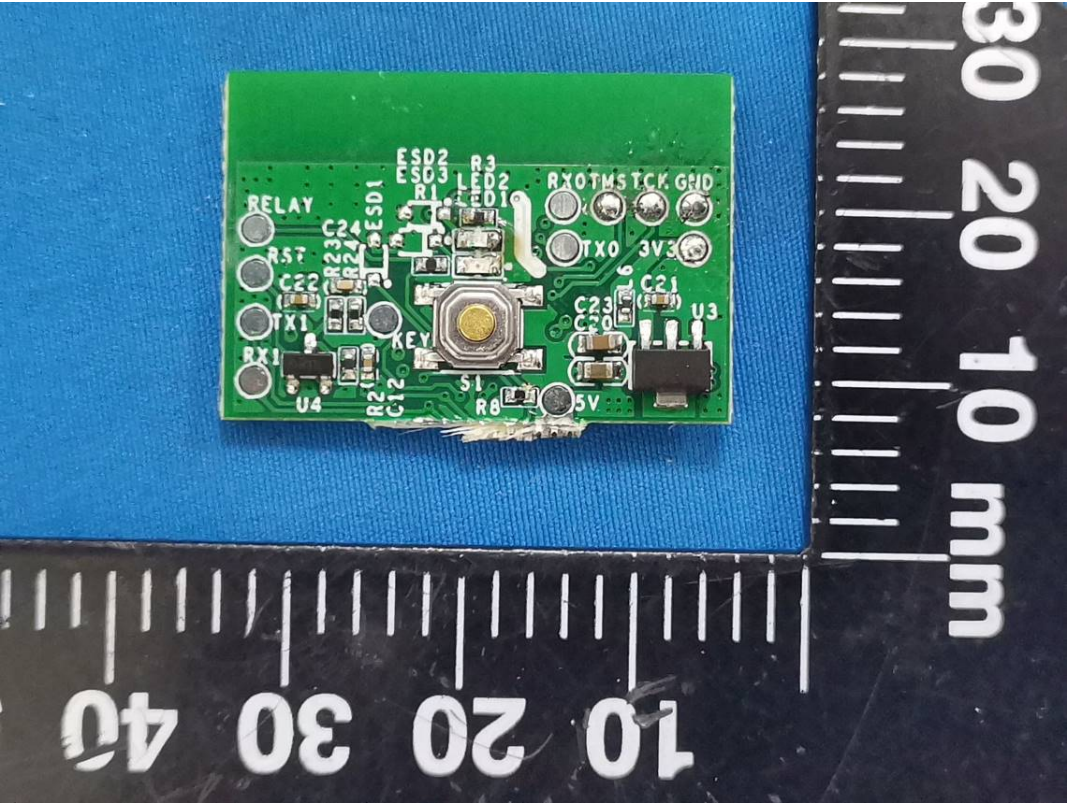

EXHIBIT C - EUT INTERNAL PHOTOGRAPHS

Model: S40ZBTPB Lite

Antenna

Chip

Ant