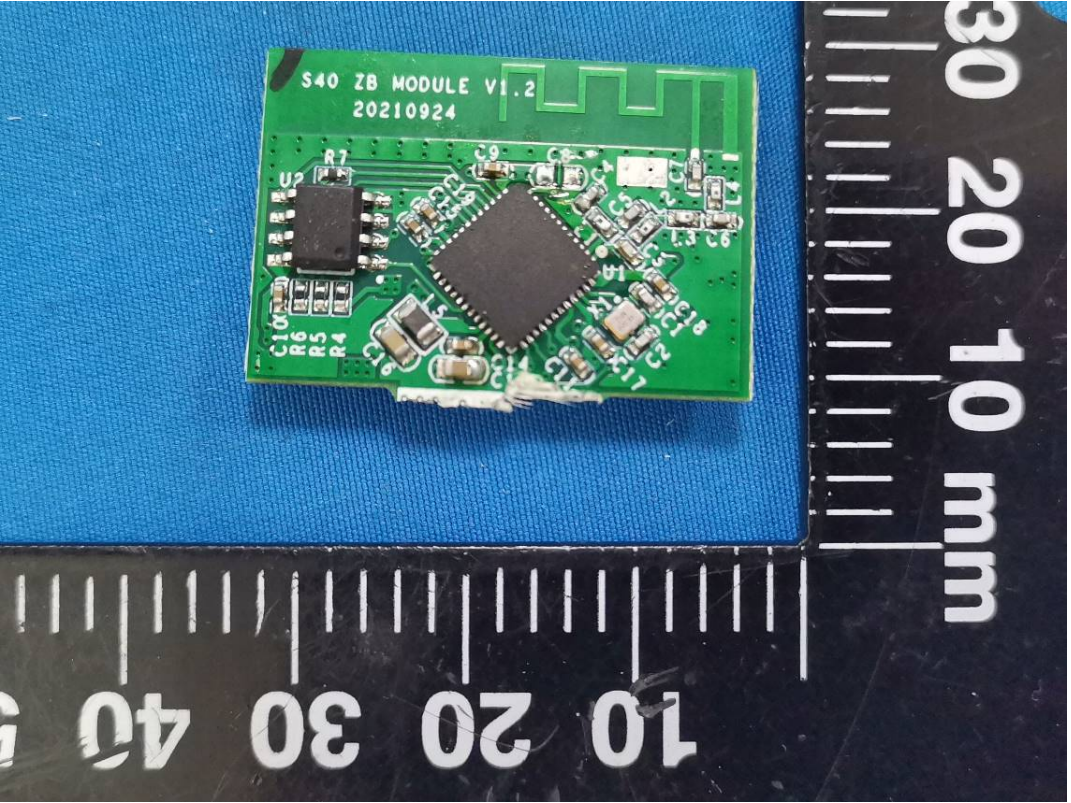

EXHIBIT C - EUT INTERNAL PHOTOGRAPHS

Model: S40ZBTPB Lite

Antenna

Chip

Ant