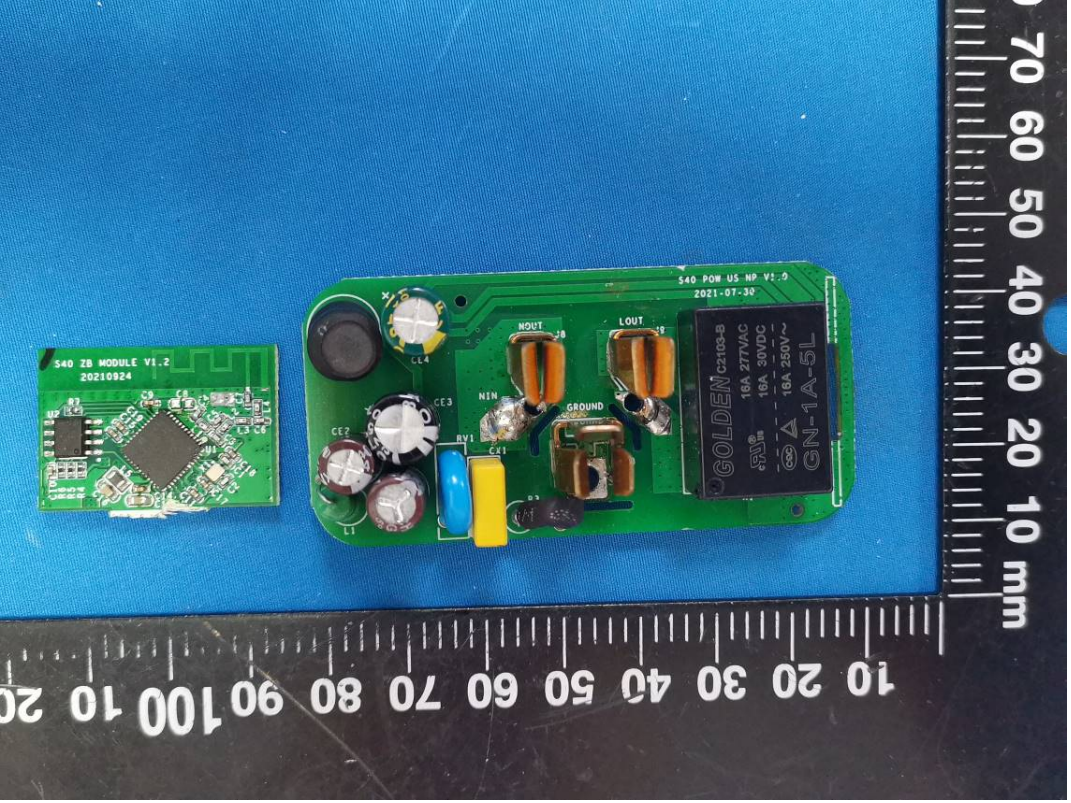

EXHIBIT C - EUT INTERNAL PHOTOGRAPHS

Model: S40ZBTPB Lite

Antenna

Chip

Ant