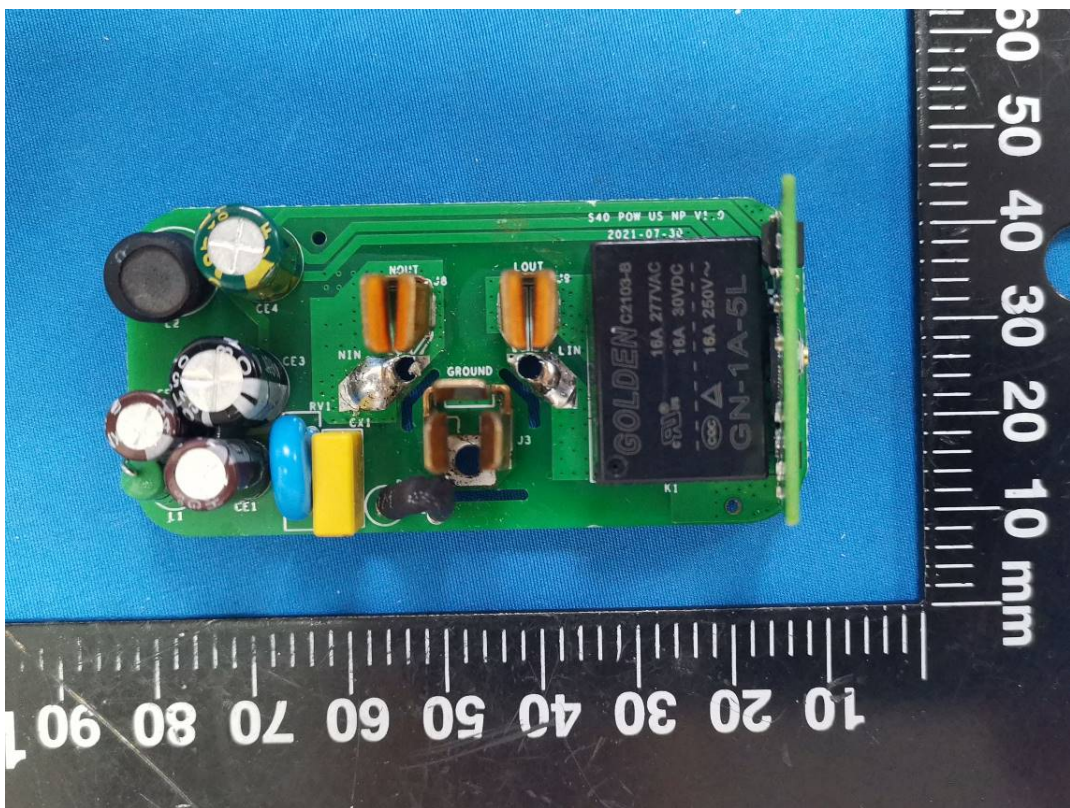

EXHIBIT C - EUT INTERNAL PHOTOGRAPHS

Model: S40ZBTPB Lite

Antenna

Chip

Ant