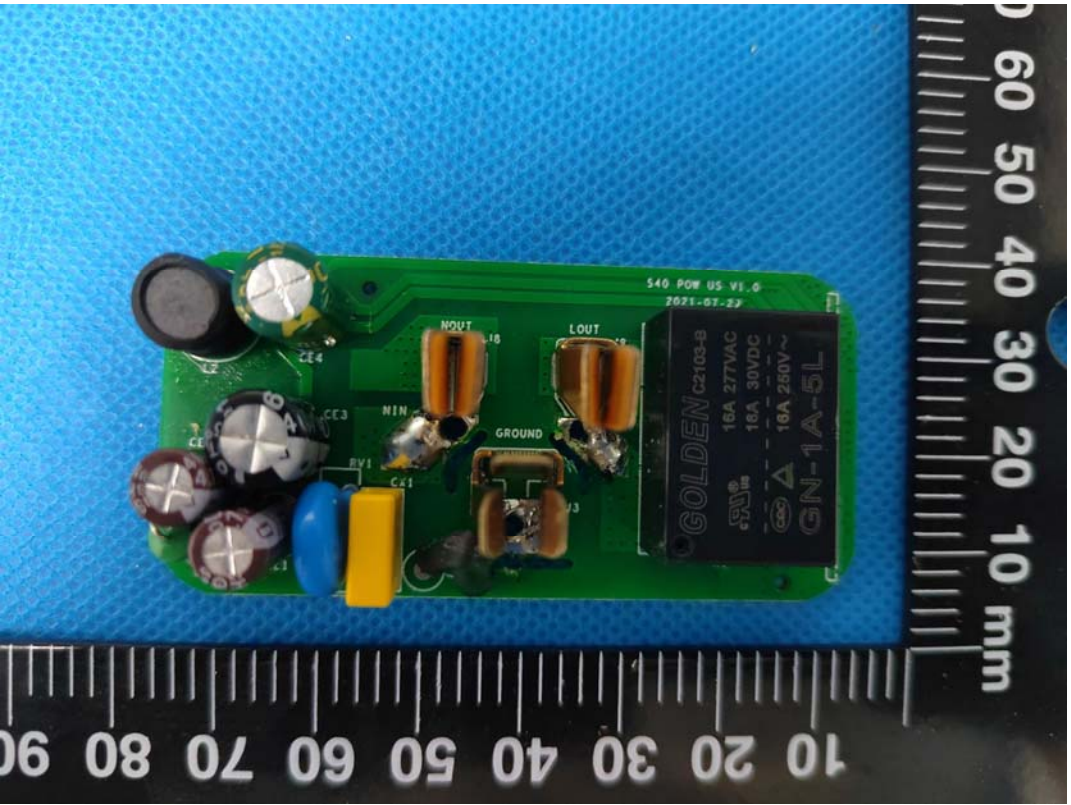

EXHIBIT C - EUT INTERNAL PHOTOGRAPHS

Model: S40ZBTPB Lite

Antenna

Chip

Ant