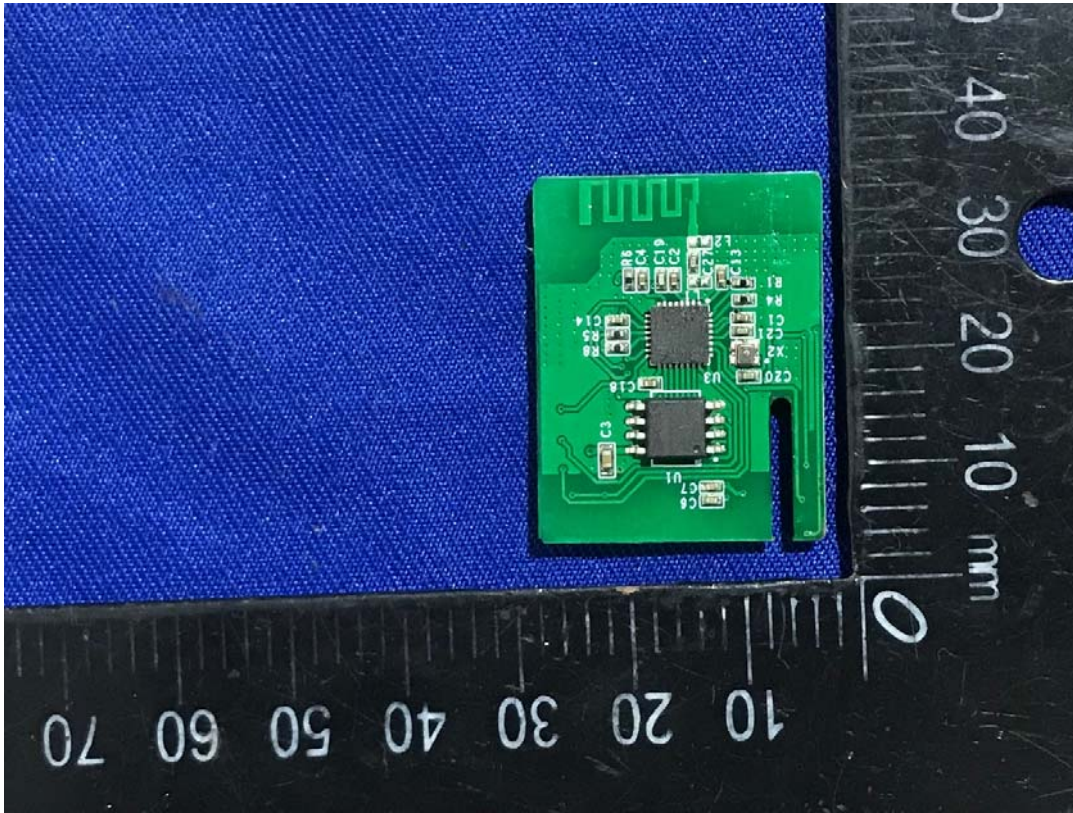

# EXHIBIT C - EUT INTERNAL PHOTOGRAPHS

Model: S31

RF board

RF Chip&Antenna

Model: S31 Lite