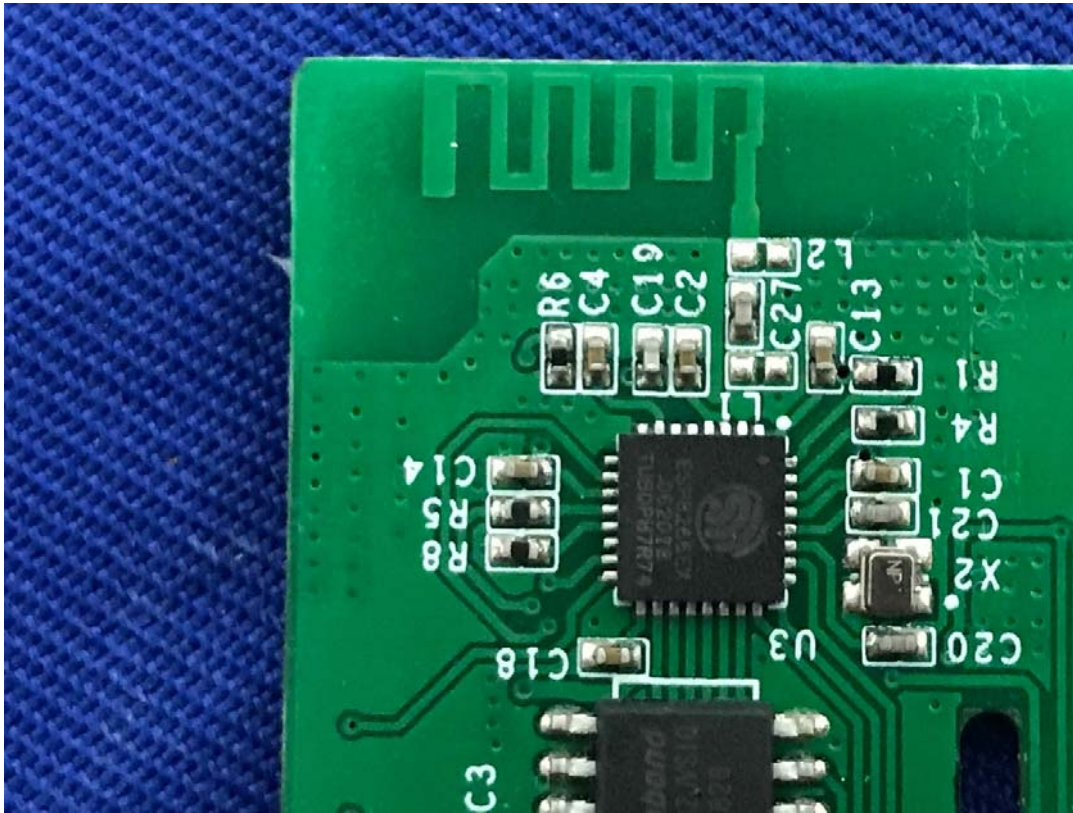

# EXHIBIT C - EUT INTERNAL PHOTOGRAPHS

Model: S31

RF board

RF Chip&Antenna

Model: S31 Lite