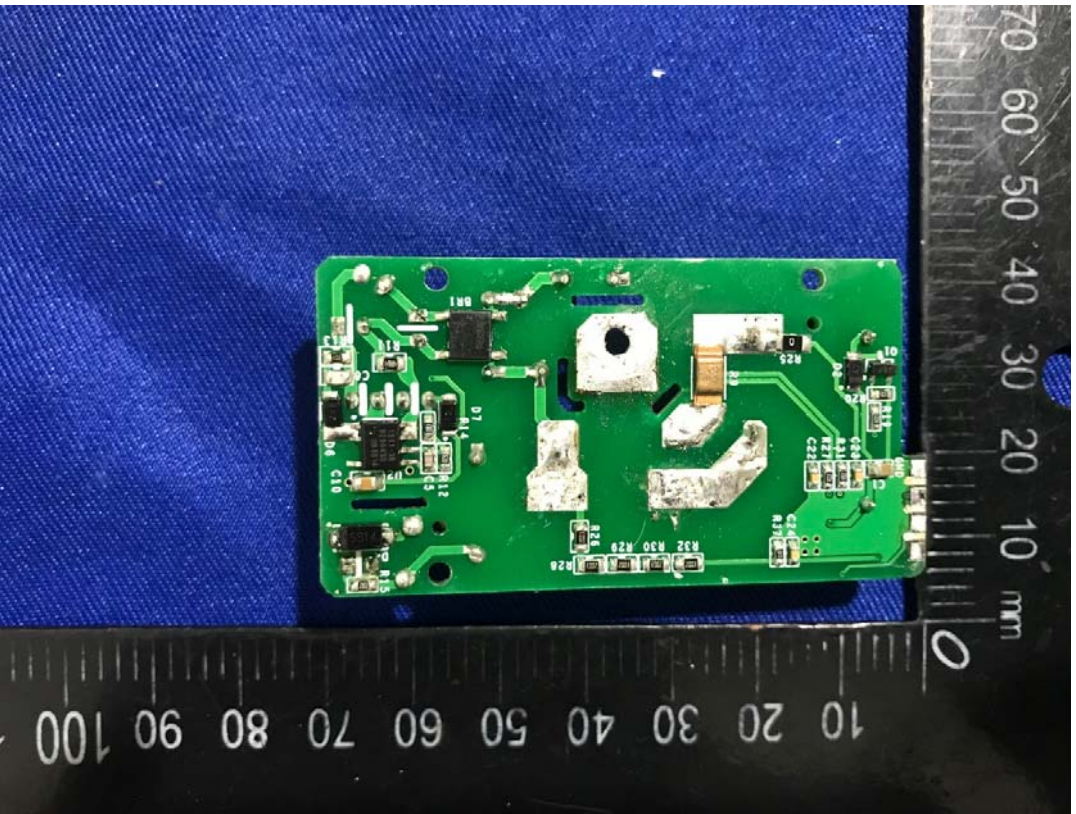

# EXHIBIT C - EUT INTERNAL PHOTOGRAPHS

Model: S31

RF board

RF Chip&Antenna

Model: S31 Lite