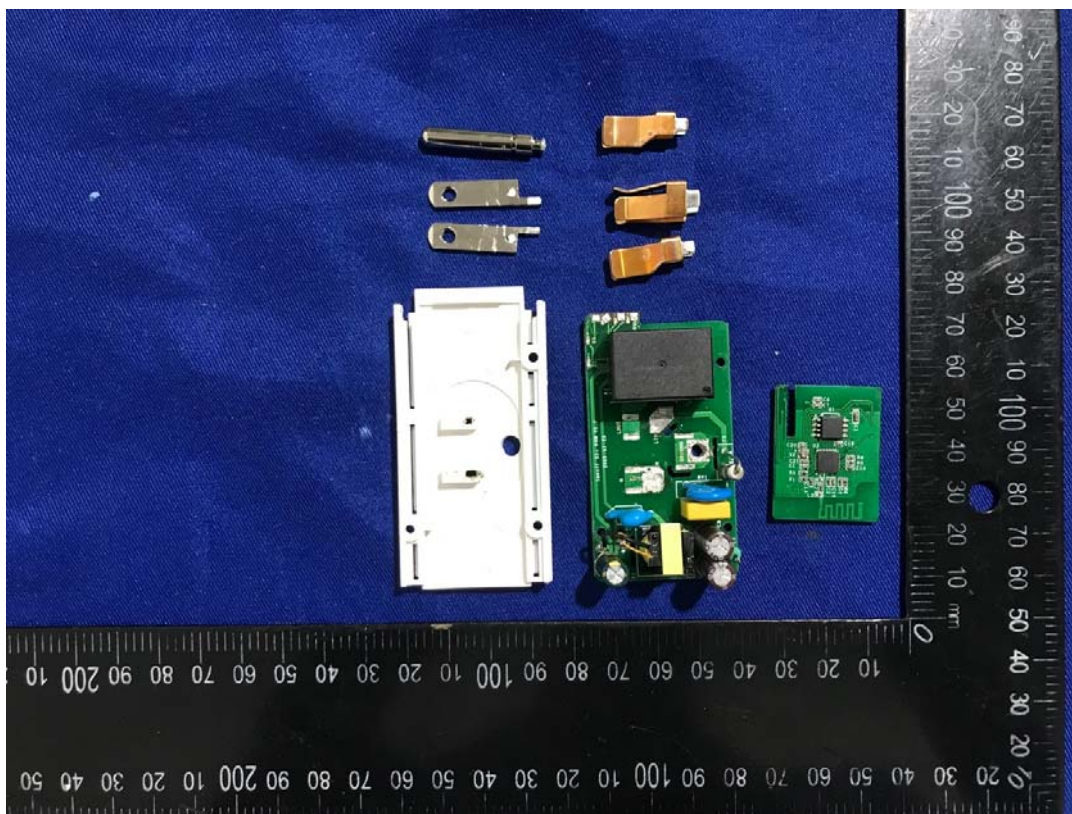

# EXHIBIT C - EUT INTERNAL PHOTOGRAPHS

Model: S31

RF board

RF Chip&Antenna

Model: S31 Lite