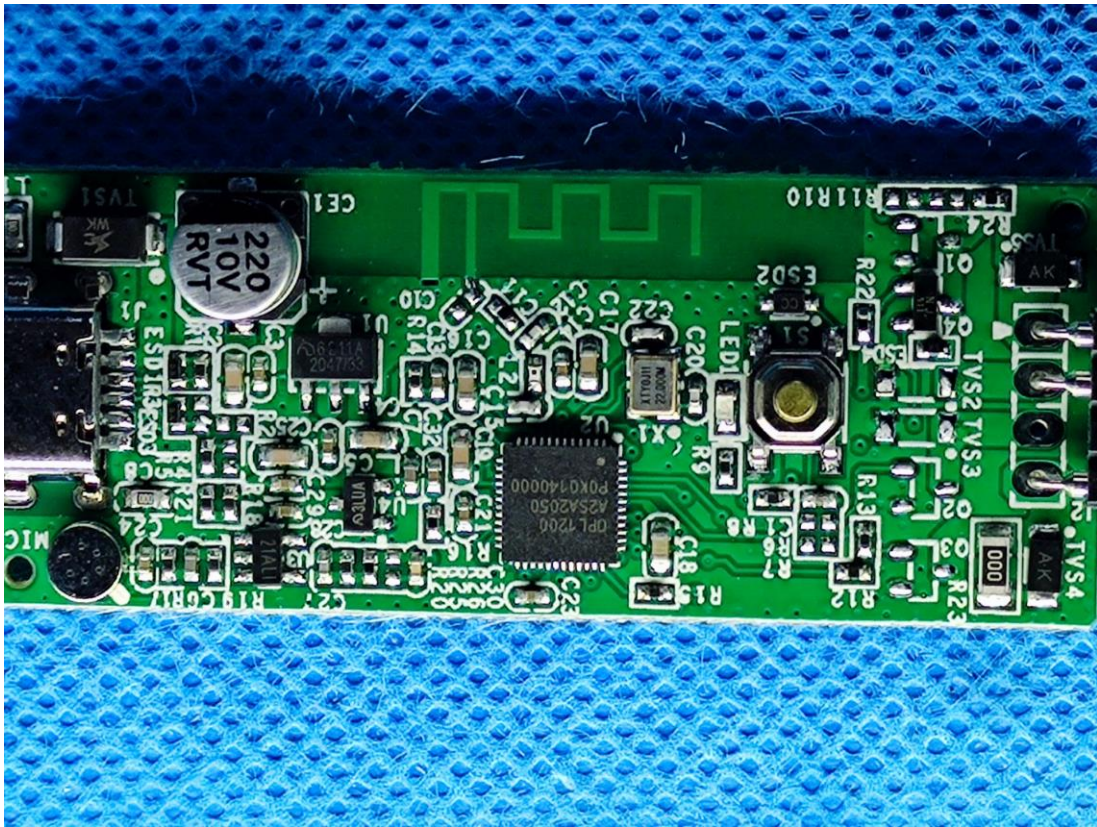

EXHIBIT C - EUT INTERNAL PHOTOGRAPHS

Model: L3-5M-P

Antenna

L3-5M