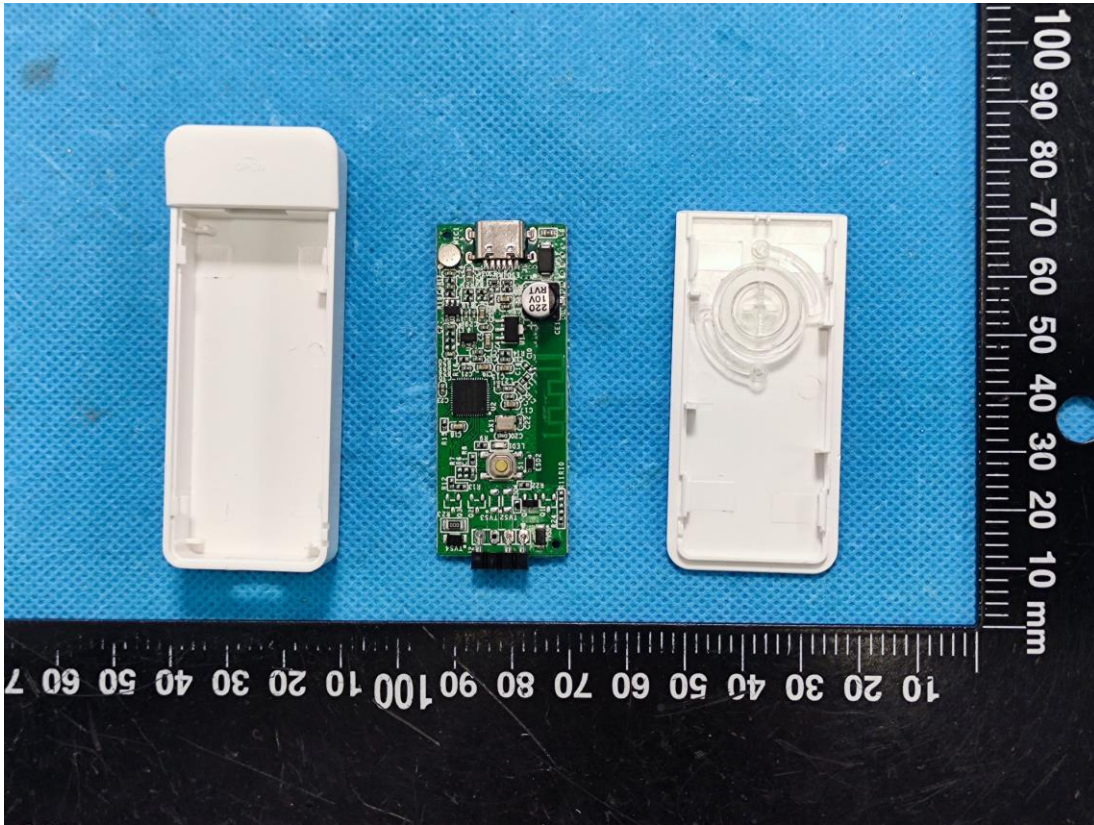

EXHIBIT C - EUT INTERNAL PHOTOGRAPHS

Model: L3-5M-P

Antenna

L3-5M