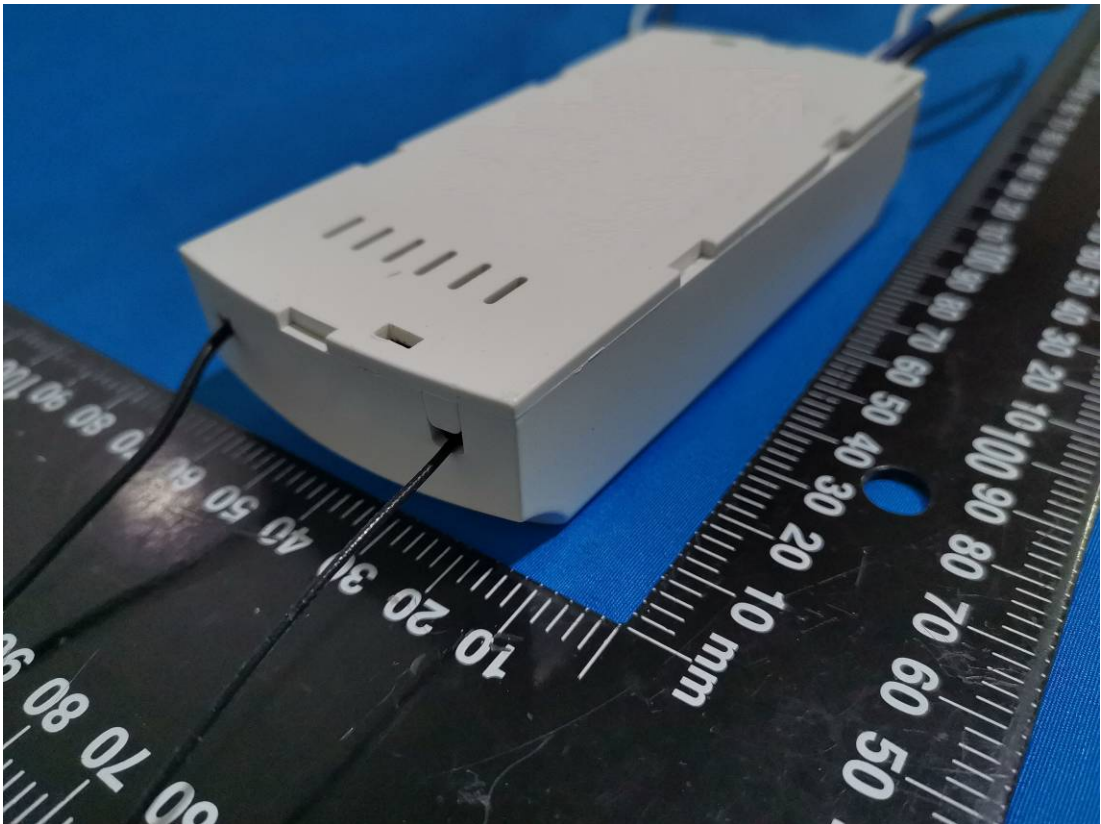

EXHIBIT B - EUT EXTERNAL PHOTOGRAPHS

5 uF

2.5uF

WiFi Antenna

433MHz Receiver
Antenna