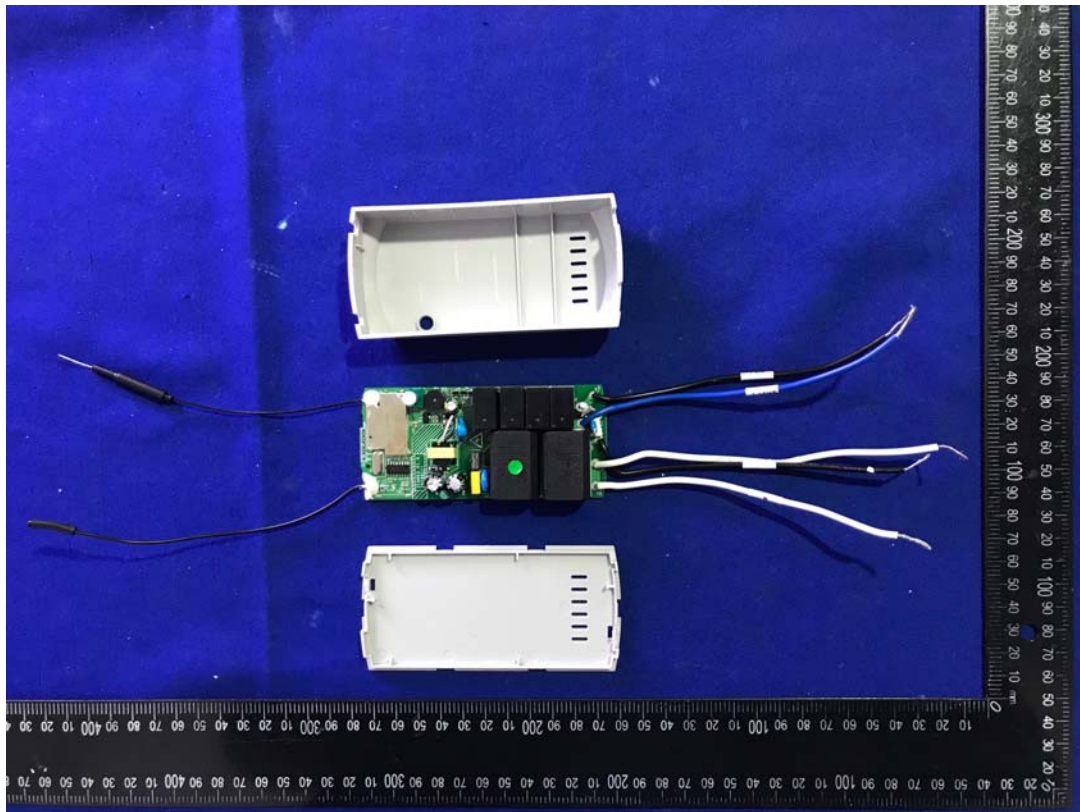

# EXHIBIT B – EUT INTERNAL PHOTOGRAPHS

Wifi Chip

433.92MHz Receiver Chip

## Antenna