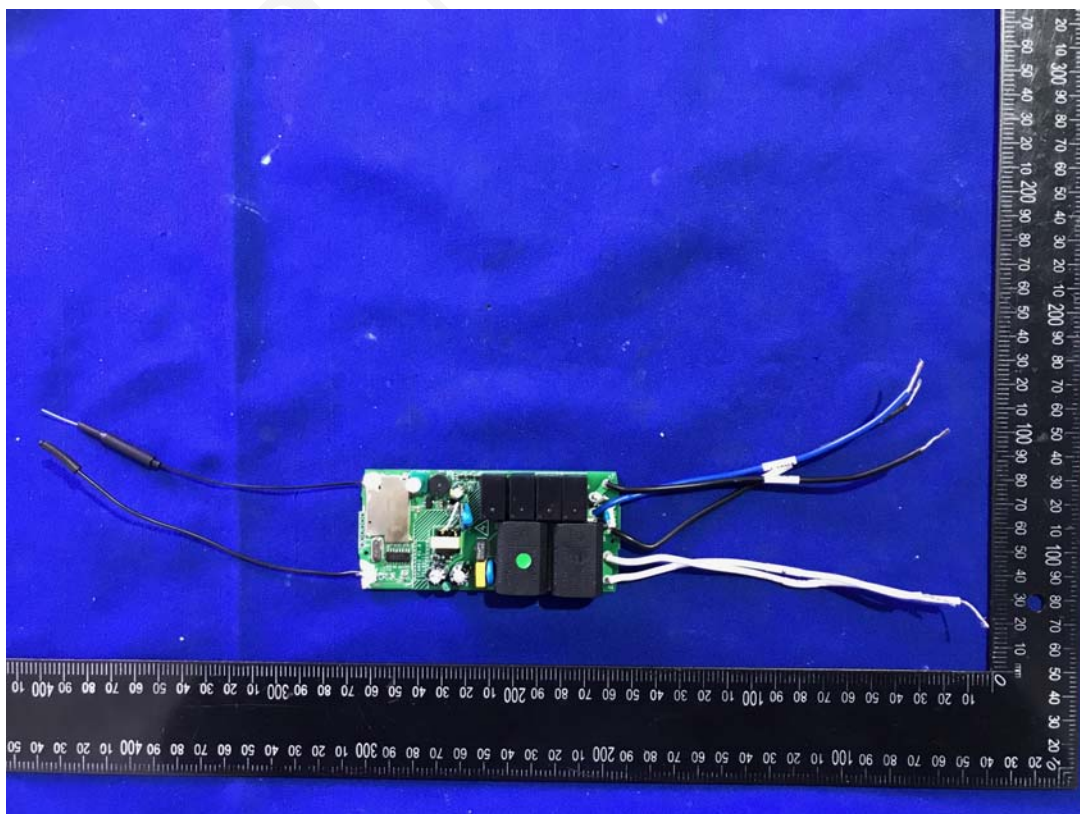

# EXHIBIT B – EUT INTERNAL PHOTOGRAPHS

Wifi Chip

433.92MHz Receiver Chip

## Antenna