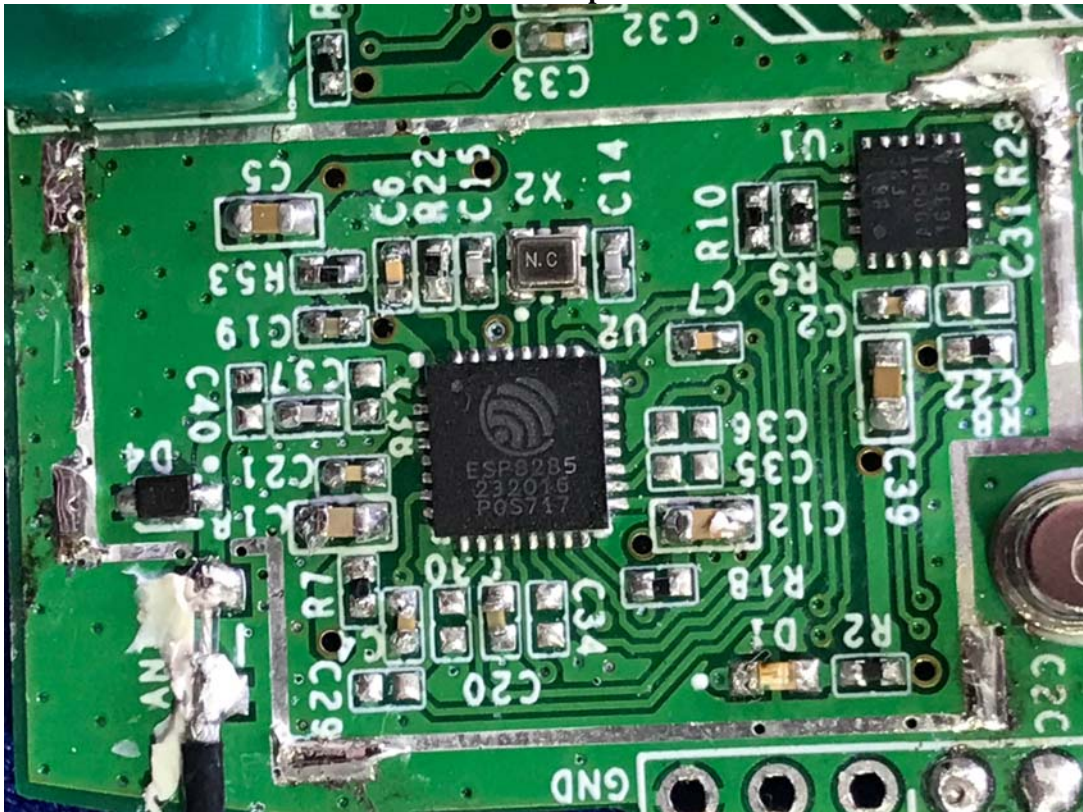

# EXHIBIT B – EUT INTERNAL PHOTOGRAPHS

Wifi Chip

433.92MHz Receiver Chip

## Antenna