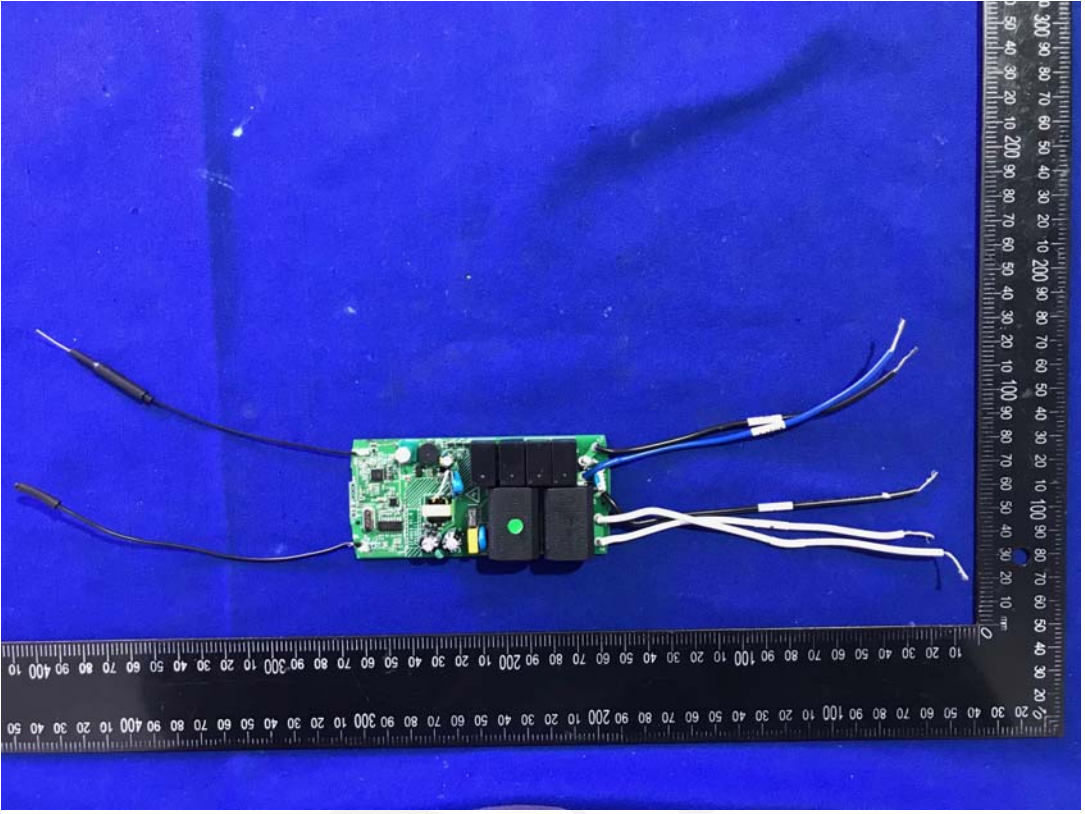

# EXHIBIT B – EUT INTERNAL PHOTOGRAPHS

Wifi Chip

433.92MHz Receiver Chip

## Antenna