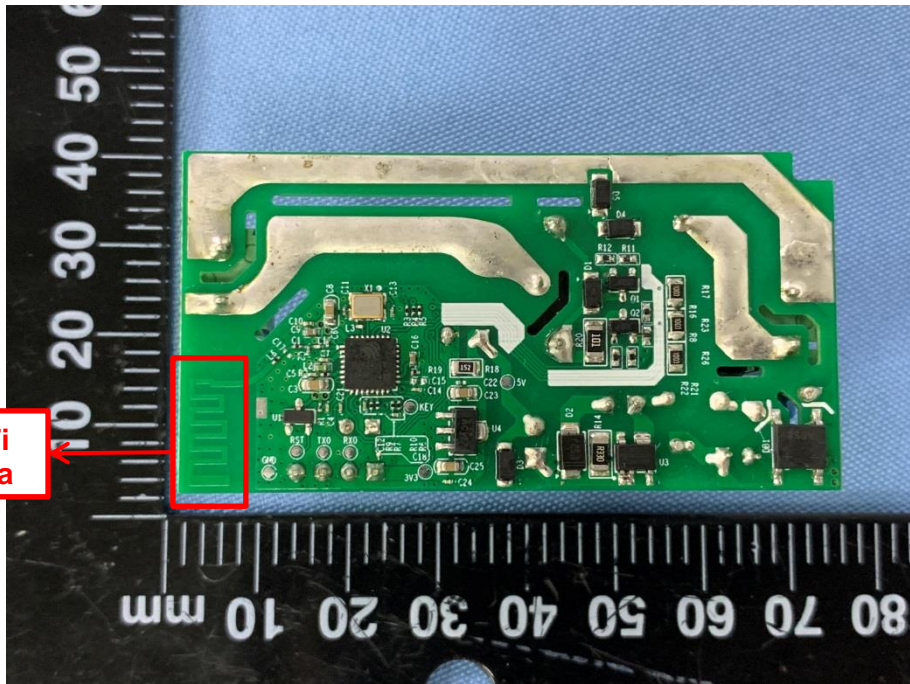

CTC Laboratories, Inc.

1-2/F., Building 2, Jiaquan Building, Guanlan High-Tech Park, Shenzhen, Guangdong, China
Tel: +86-755-27521059 Fax: +86-755-27521011 <http://www.sz-ctc.org.cn>

Internal Photos

BT/WiFi
Antenna