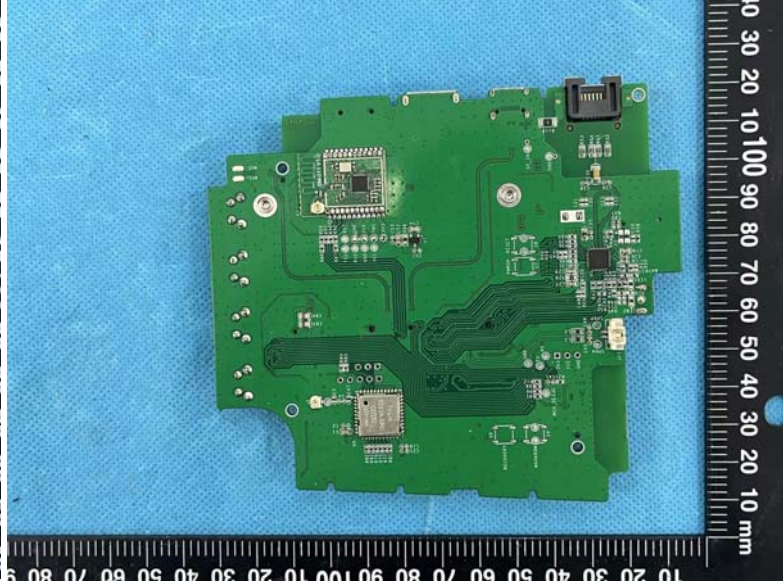

EXHIBIT B - EUT EXTERNAL PHOTOGRAPHS

Model: AIBridge

Model: AIBridge-26

Zigbee Antenna

Zigbee Antenna

BLE/WiFi Antenna

BLE/WiFi Antenna

Zigbee chip

chip

BLT/WiFi chip

BLT/WiFi chip

U16

Core Board

Core Board