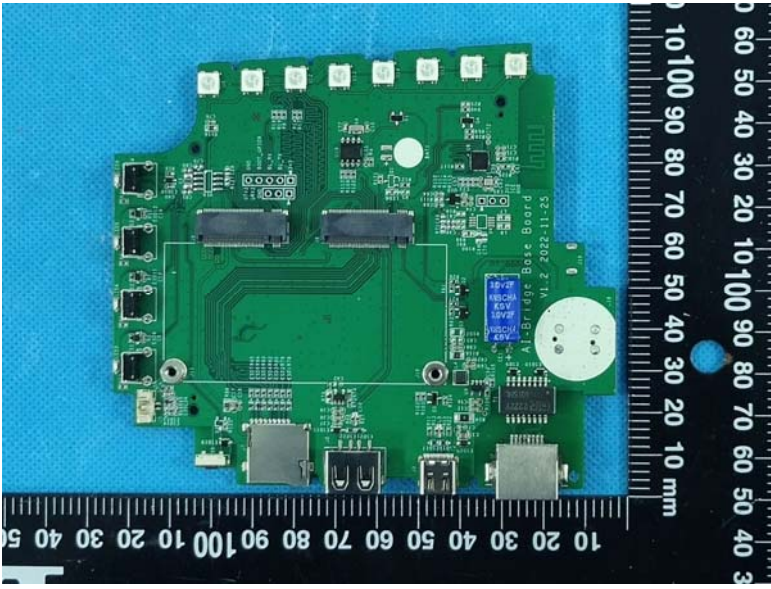

EXHIBIT B - EUT EXTERNAL PHOTOGRAPHS

Model: AIBridge

Model: AIBridge-26

Zigbee Antenna

Zigbee Antenna

BLE/WiFi Antenna

BLE/WiFi Antenna

Zigbee chip

chip

BLT/WiFi chip

BLT/WiFi chip

U16

Core Board

Core Board