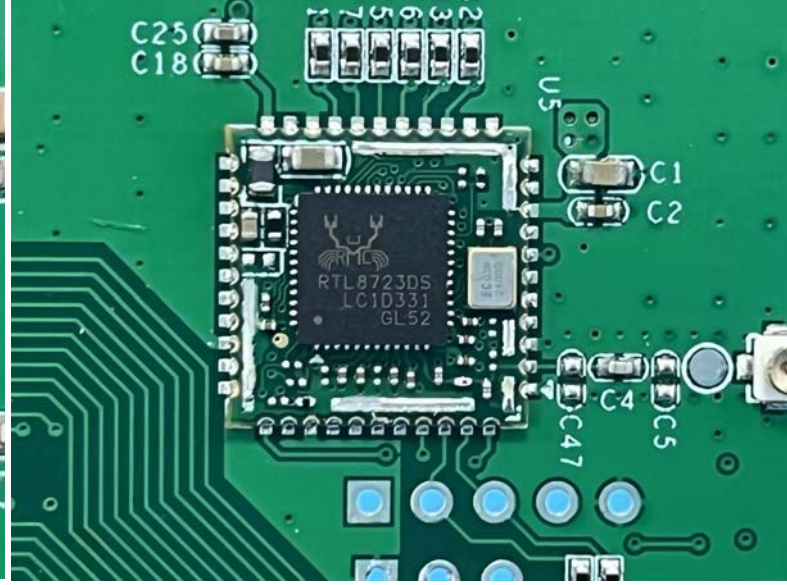

EXHIBIT B - EUT EXTERNAL PHOTOGRAPHS

Model: AIBridge

Model: AIBridge-26

Zigbee Antenna

Zigbee Antenna

BLE/WiFi Antenna

BLE/WiFi Antenna

Zigbee chip

chip

BLT/WiFi chip

BLT/WiFi chip

U16

Core Board

Core Board