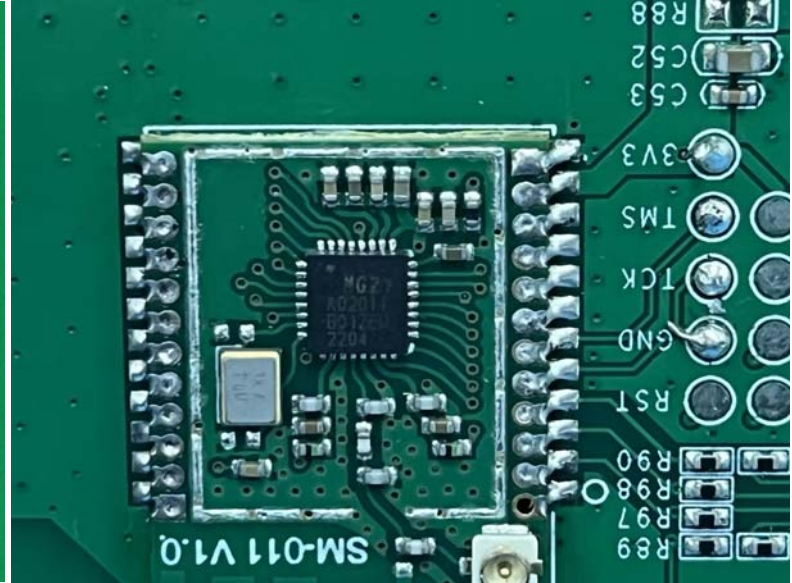

EXHIBIT B - EUT EXTERNAL PHOTOGRAPHS

Model: AIBridge

Model: AIBridge-26

Zigbee Antenna

Zigbee Antenna

BLE/WiFi Antenna

BLE/WiFi Antenna

Zigbee chip

chip

BLT/WiFi chip

BLT/WiFi chip

U16

Core Board

Core Board