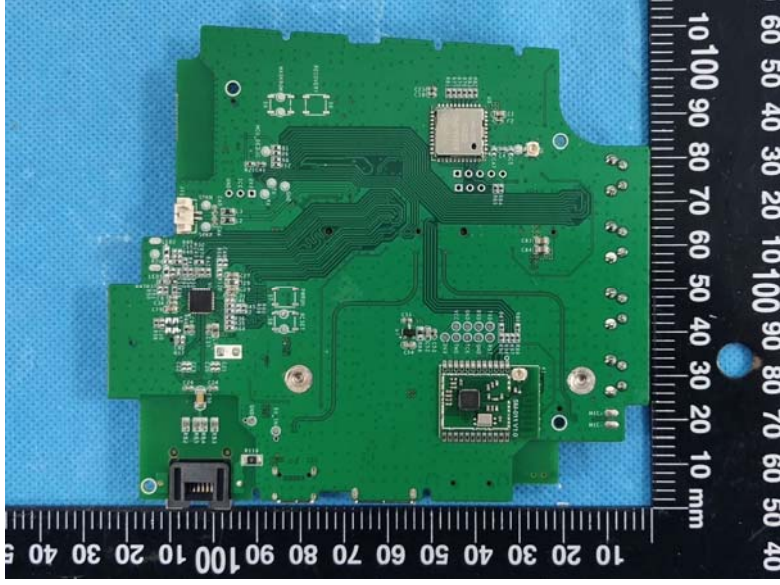

EXHIBIT B - EUT EXTERNAL PHOTOGRAPHS

Model: AIBridge

Model: AIBridge-26

Zigbee Antenna

Zigbee Antenna

BLE/WiFi Antenna

BLE/WiFi Antenna

Zigbee chip

chip

BLT/WiFi chip

BLT/WiFi chip

U16

Core Board

Core Board