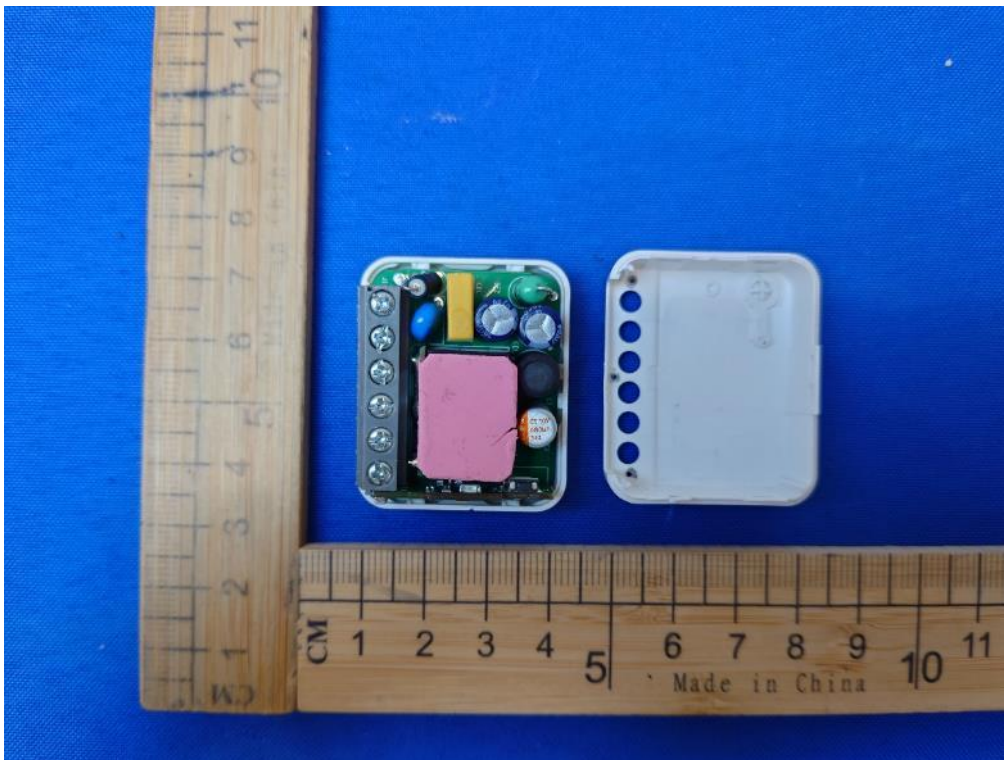

Internal

2.4GHz Zigbee
Antenna