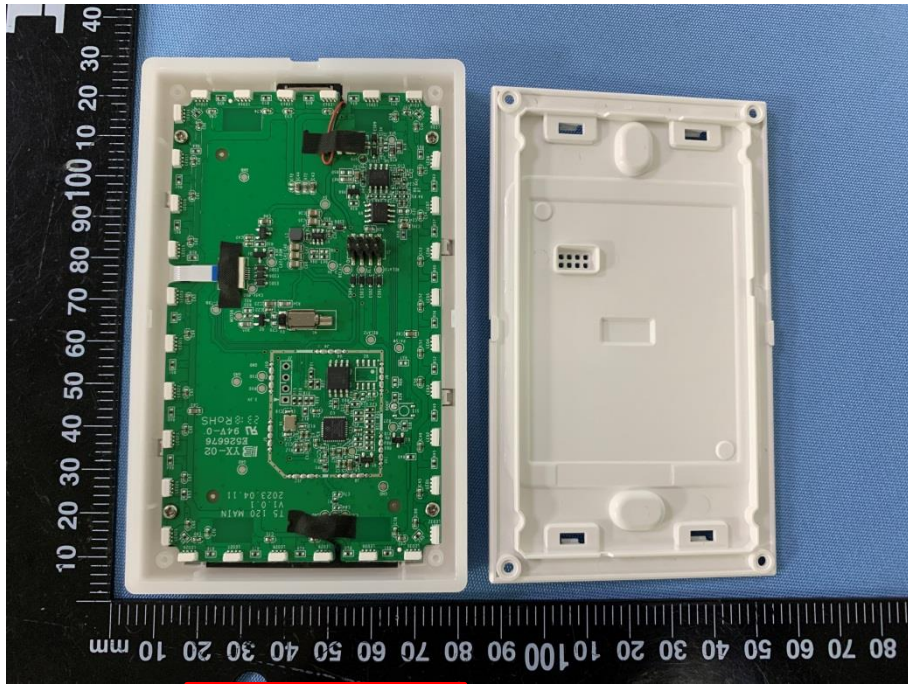

CTC Laboratories, Inc.

1-2/F., Building 2, Jiaquan Building, Guanlan High-Tech Park, Shenzhen, Guangdong, China
Tel: +86-755-27521059 Fax: +86-755-27521011 <http://www.sz-ctc.org.cn>

Internal Photos

BT/WiFi Antenna