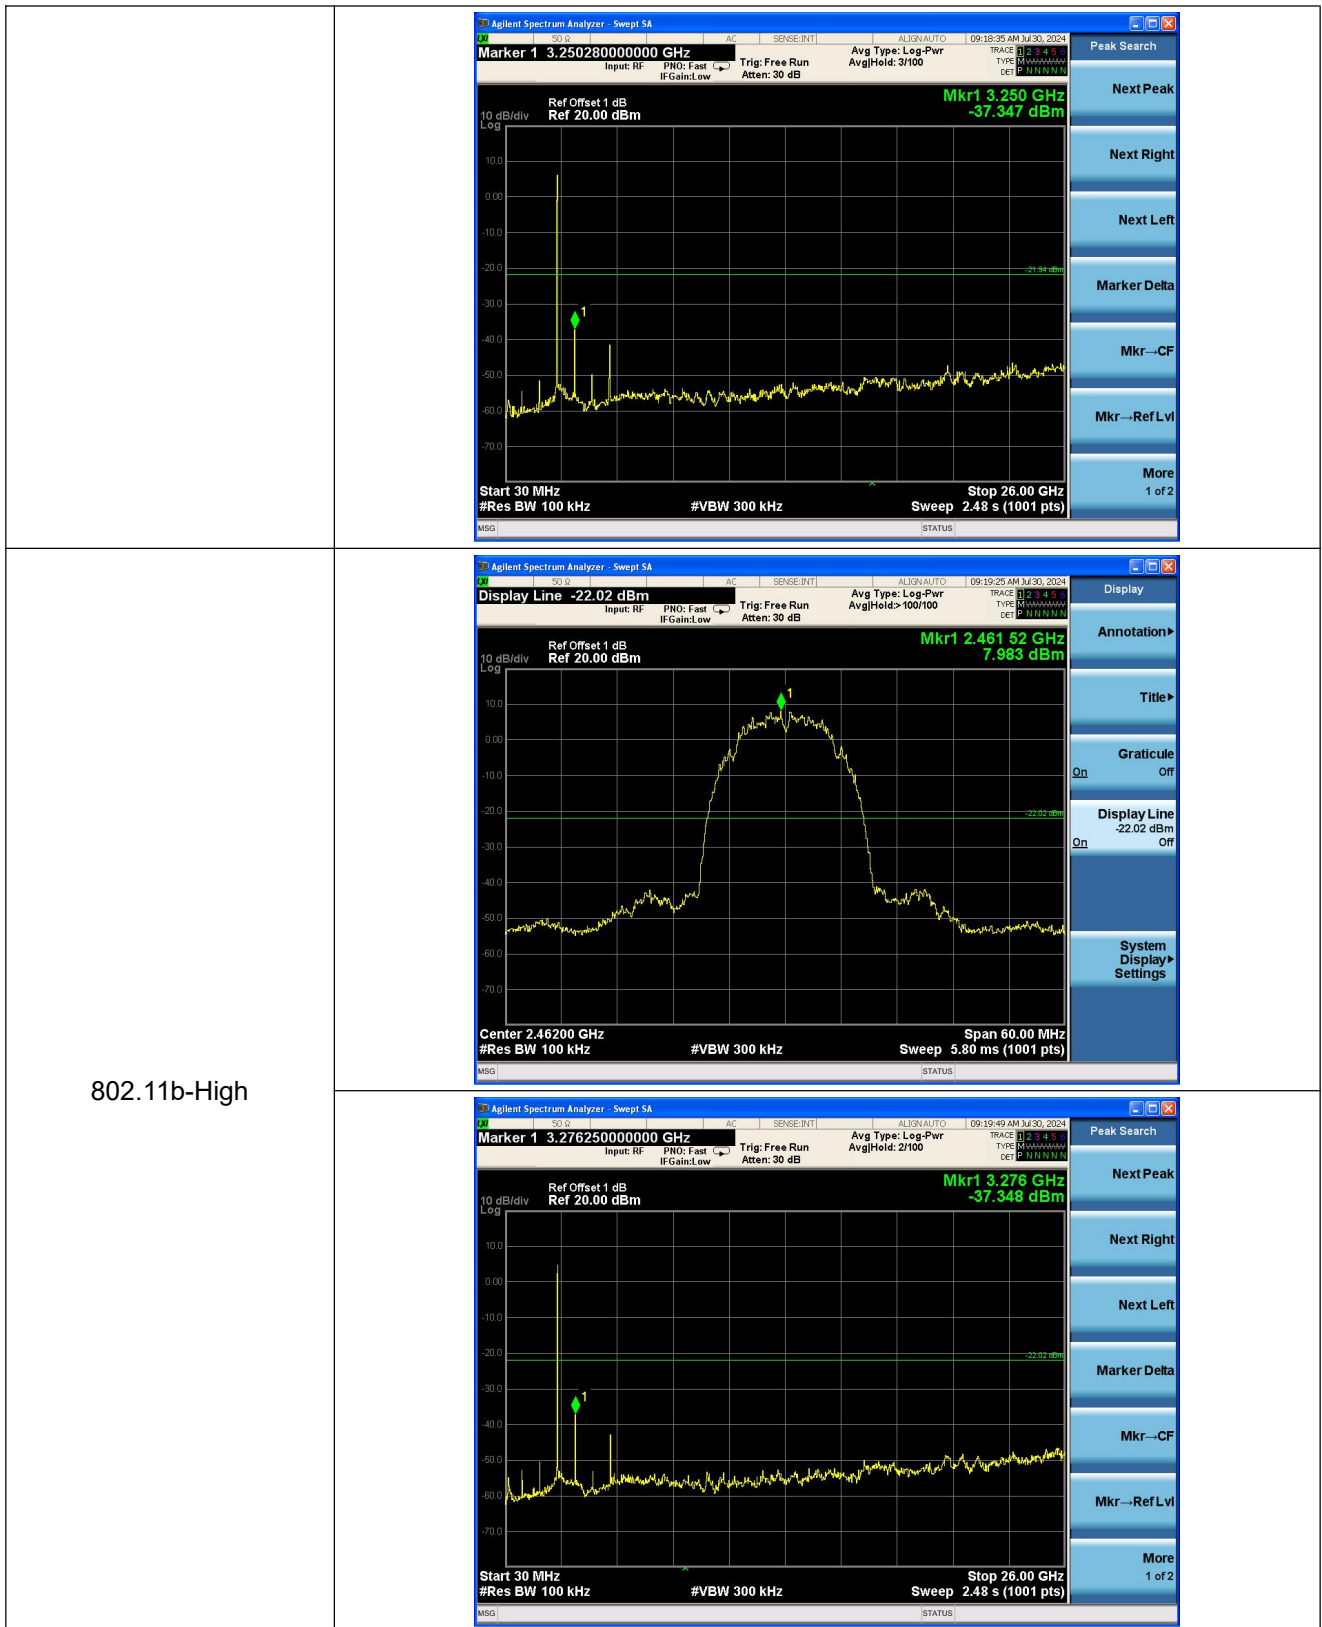

APPENDIX D

Conducted Out of Band Emissions

802.11b-Low

802.11b-Middle

802.11g-Low

802.11g-Middle

802.11n-HT20-Low

802.11n-HT20-Middle

802.11n-HT40-Low

802.11n-HT40-Middle

APPENDIX PHOTOGRAPHS

Please refer to "ANNEX"

**** END OF REPORT ****