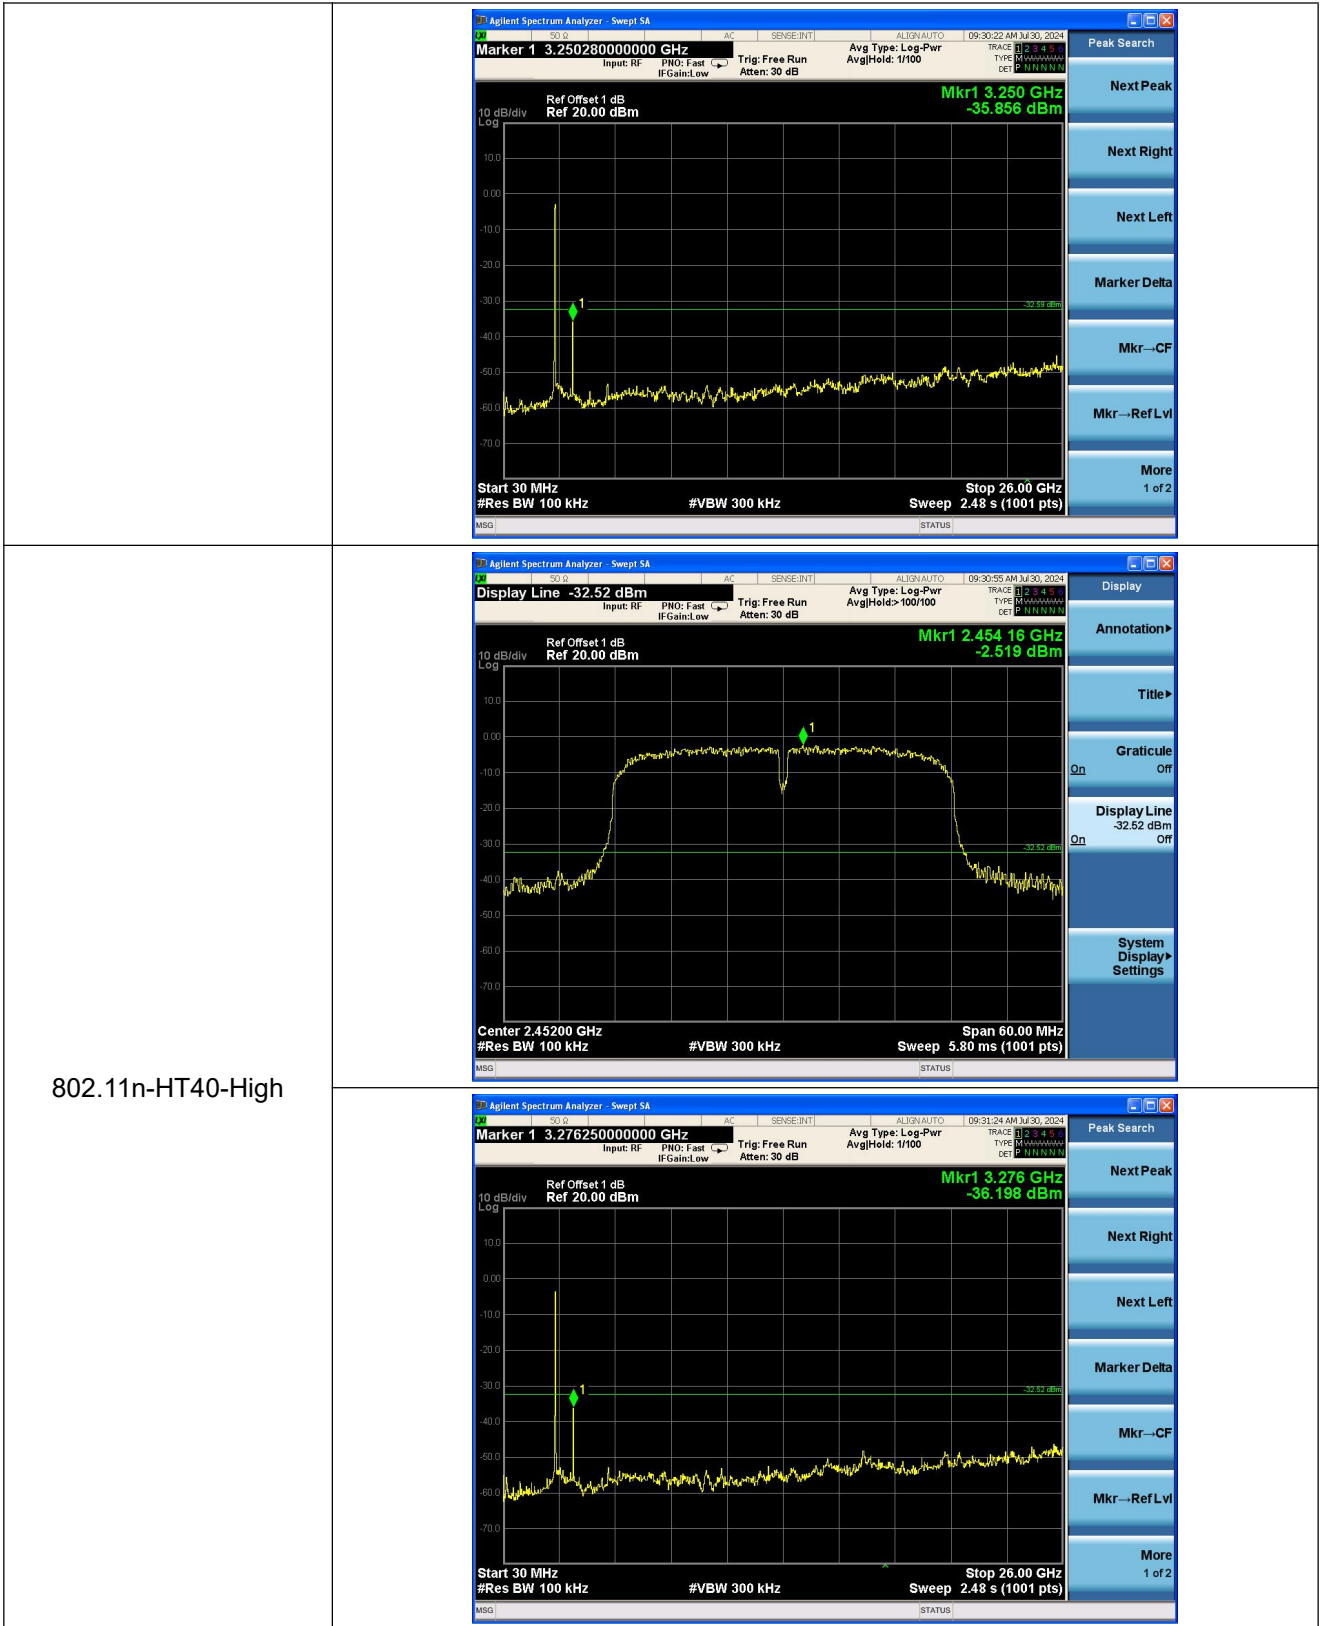

APPENDIX D

Conducted Out of Band Emissions

802.11b-Low

802.11b-Middle

802.11g-Low

802.11g-Middle

802.11n-HT20-Low

802.11n-HT20-Middle

802.11n-HT40-Low

802.11n-HT40-Middle

APPENDIX PHOTOGRAPHS

Please refer to "ANNEX"

**** END OF REPORT ****