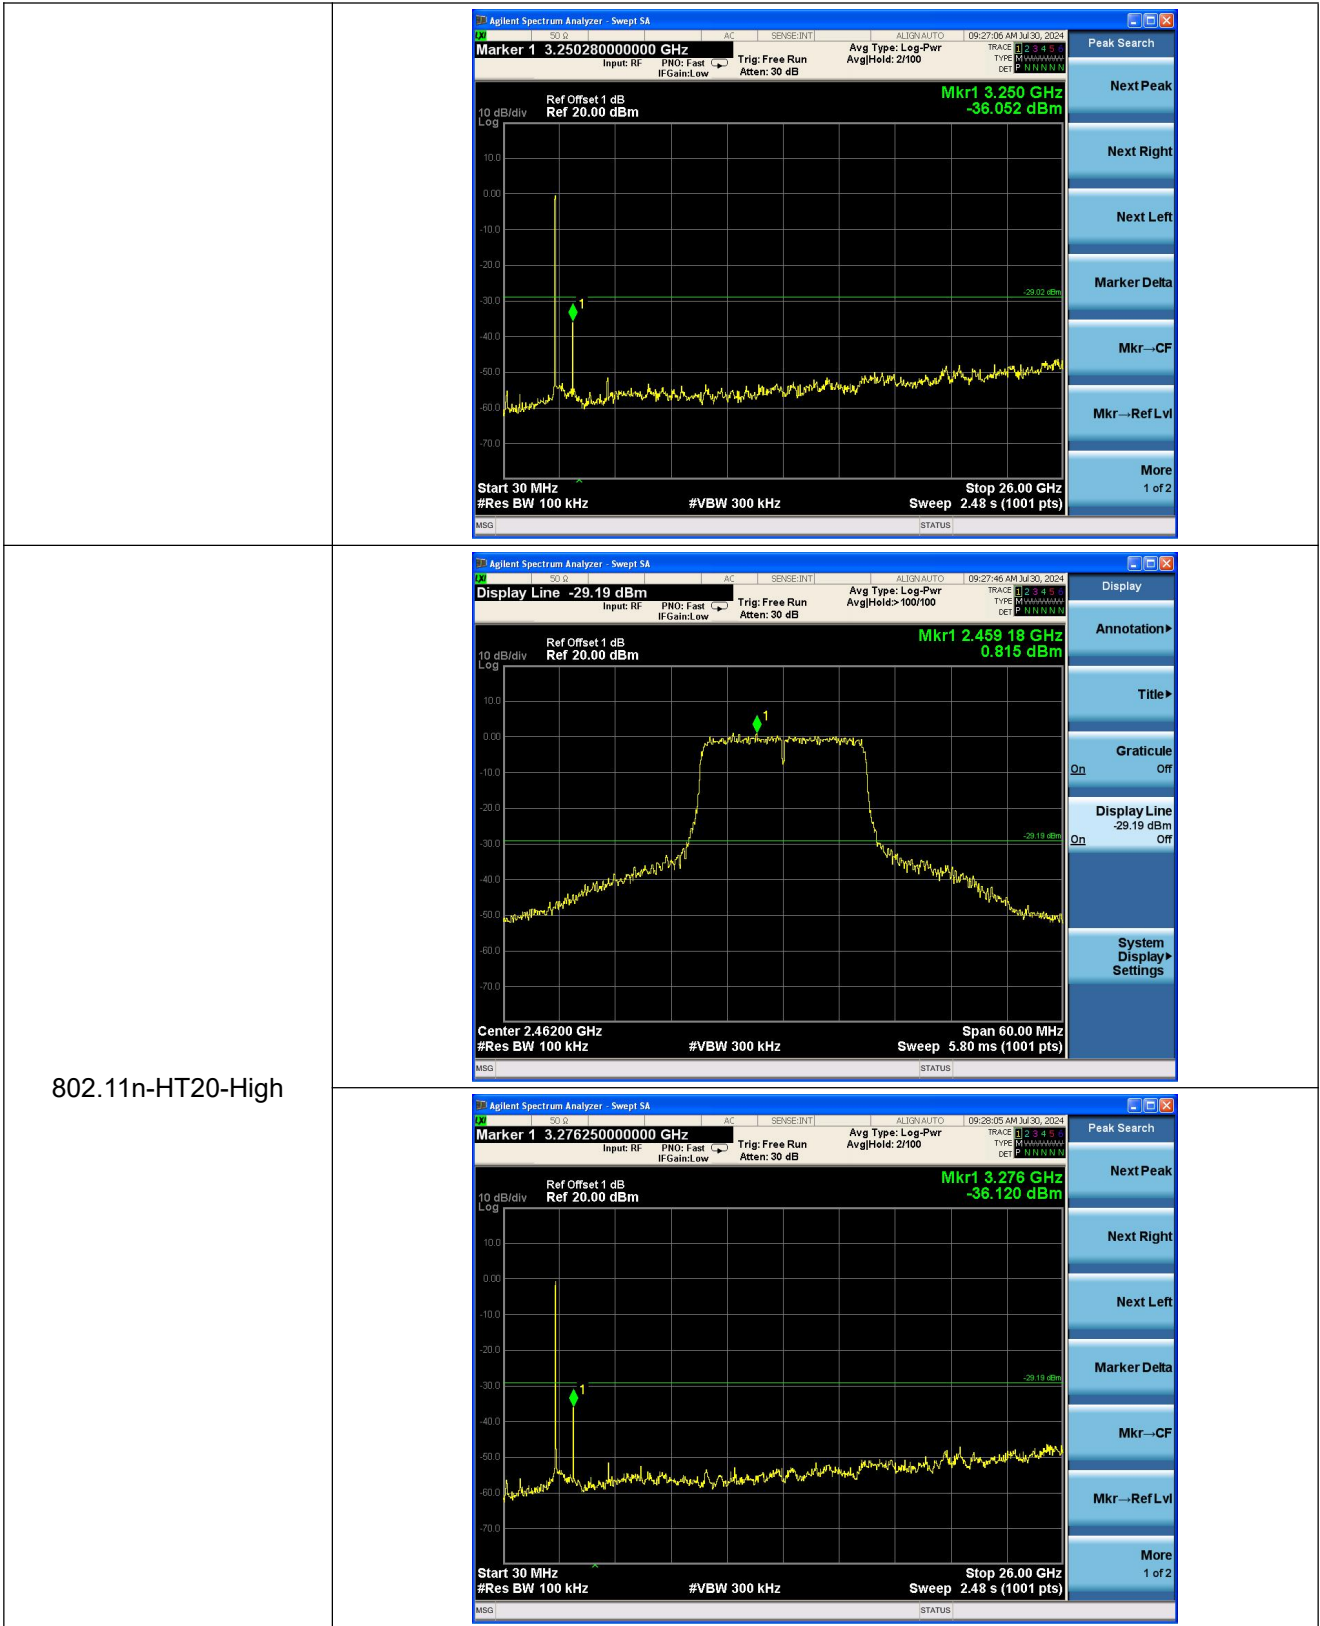

APPENDIX D

Conducted Out of Band Emissions

802.11b-Low

802.11b-Middle

802.11g-Low

802.11g-Middle

802.11n-HT20-Low

802.11n-HT20-Middle

802.11n-HT40-Low

802.11n-HT40-Middle

APPENDIX PHOTOGRAPHS

Please refer to "ANNEX"

**** END OF REPORT ****