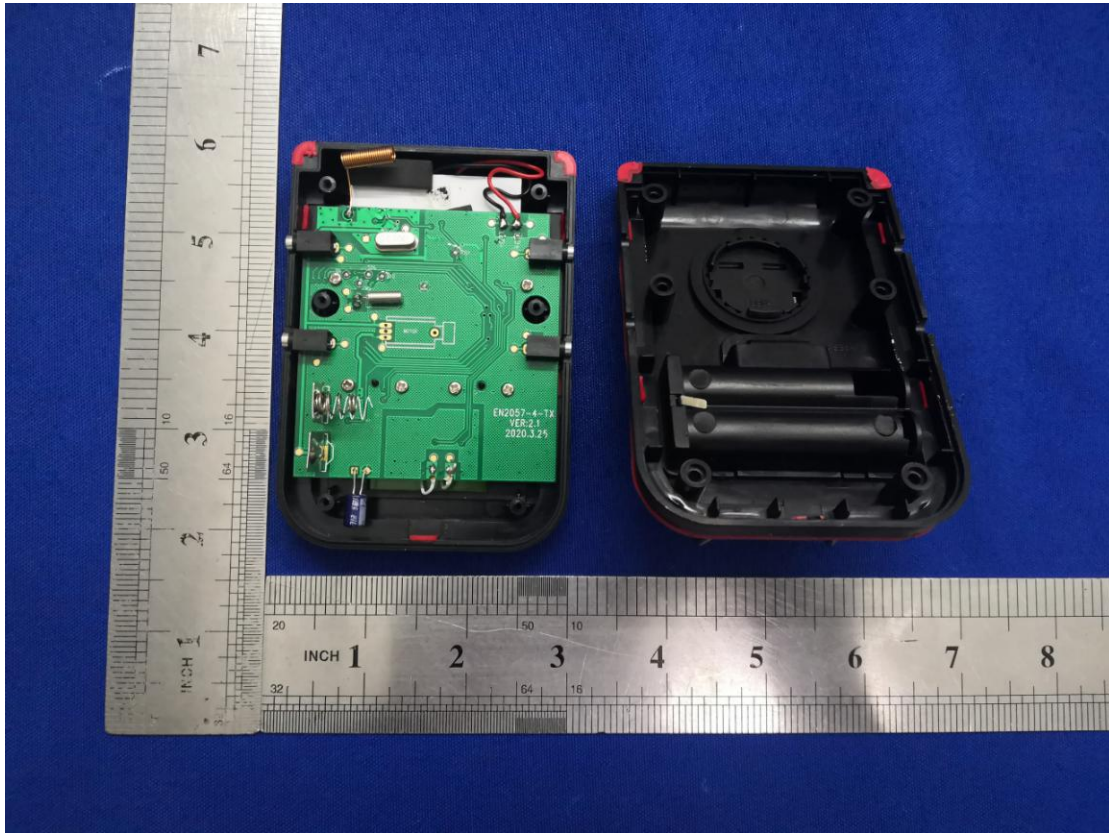

FCC ID: 2APN2-EN2057

433.92MHz Spring antenna