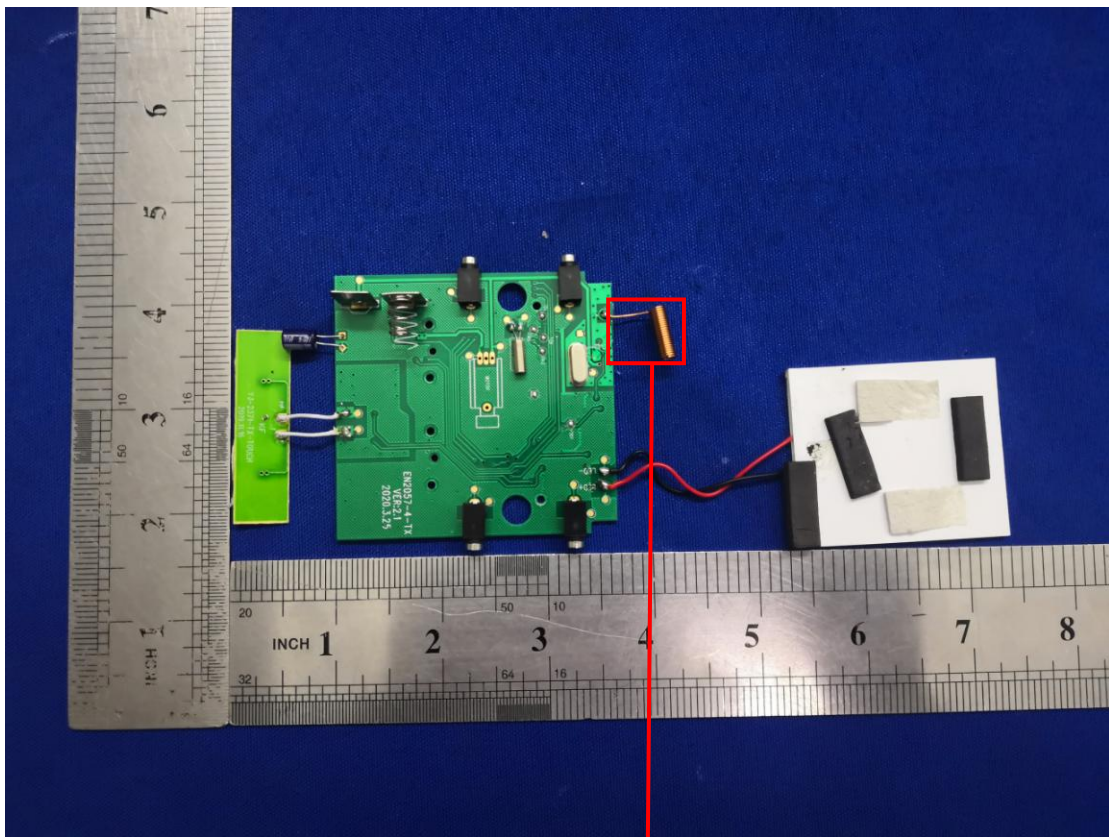

FCC ID: 2APN2-EN2057

433.92MHz Spring antenna