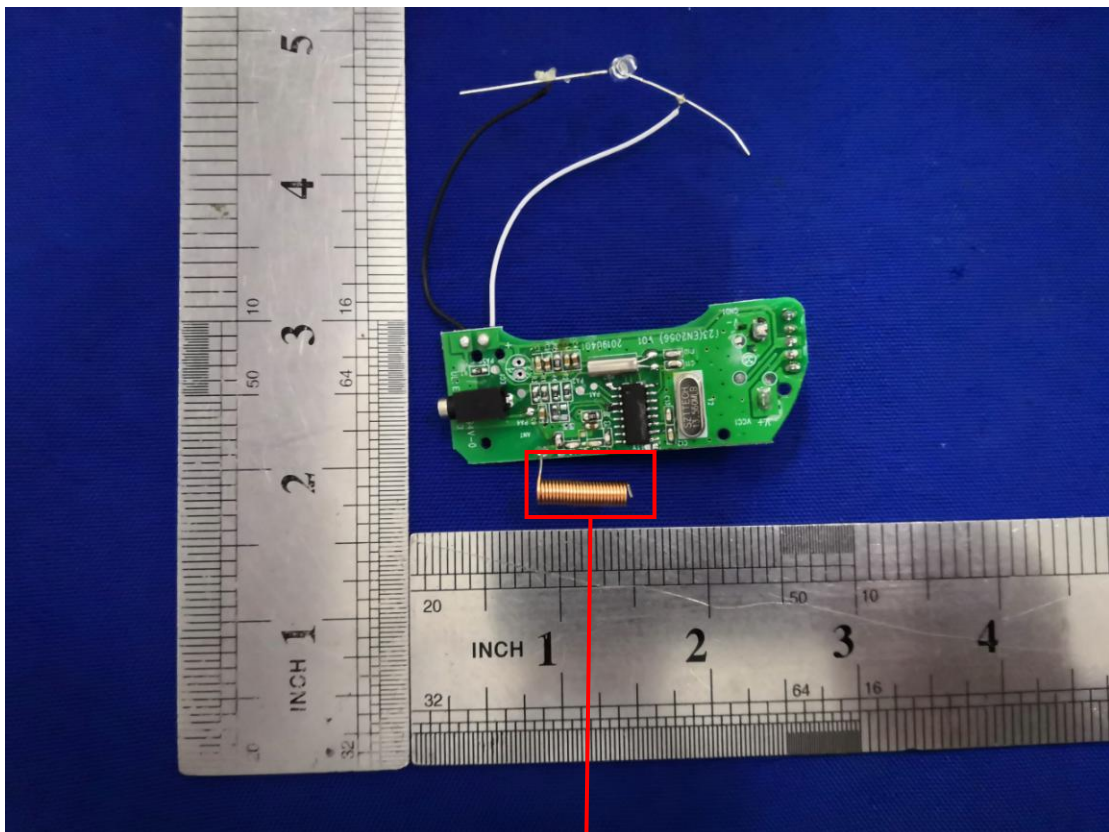

FCC ID: 2APN2-EN2056

433.92MHz Spring antenna