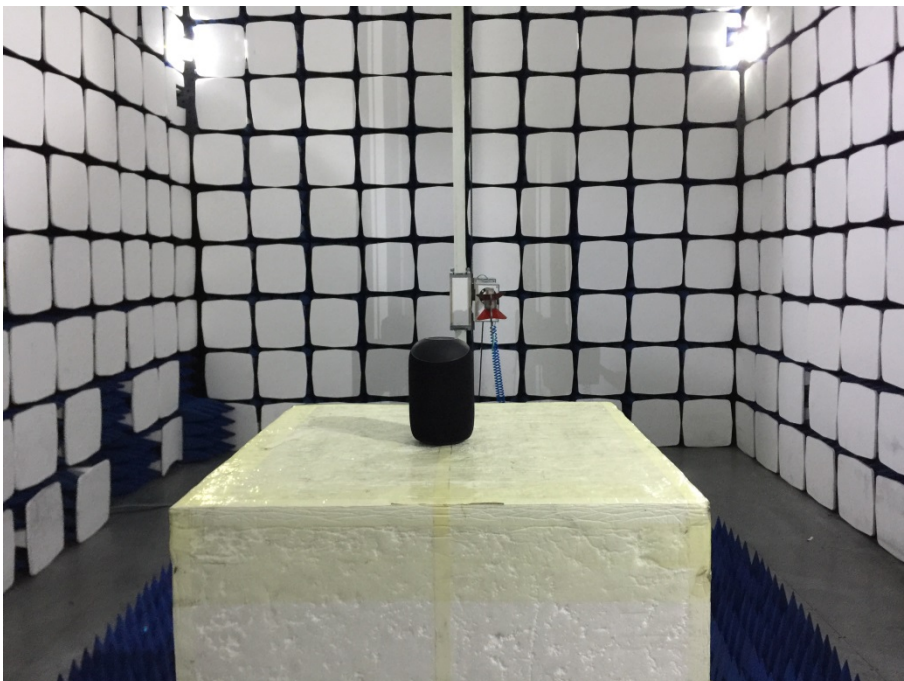


EXHIBIT 4 - TEST SETUP PHOTOGRAPHS

Conducted Emission Test Setup

Radiation Emission Test Setup (Below 30MHz)

Radiation Emission Test Setup (30MHz to 1GHz)

Radiation Emission Test Setup (1GHz to 18GHz)

Radiation Emission Test Setup (Above 18GHz)