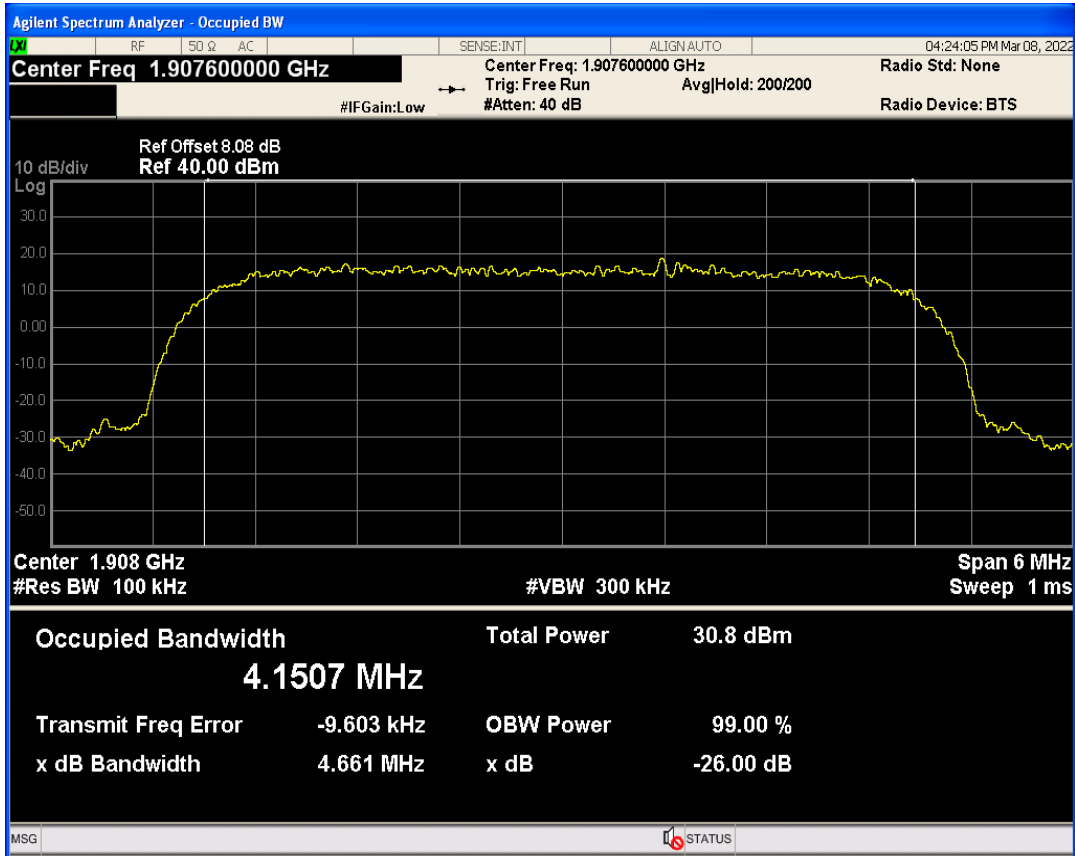

Band	Channel	Frequency (MHz)	99% OBW (kHz)	-26dB EBW (kHz)	Verdict
WCDMA Band2	9262	1852.4	4167.608	4680.676	PASS
WCDMA Band2	9400	1880	4159.204	4655.157	PASS
WCDMA Band2	9538	1907.6	4150.684	4661.090	PASS
WCDMA Band4	1312	1712.4	4149.088	4677.882	PASS
WCDMA Band4	1413	1732.6	4154.427	4670.015	PASS
WCDMA Band4	1513	1752.6	4159.793	4662.805	PASS
WCDMA Band5	4132	826.4	4149.585	4687.908	PASS
WCDMA Band5	4182	836.4	4143.002	4657.303	PASS
WCDMA Band5	4233	846.6	4113.749	4639.826	PASS

WCDMA Band2 Channel=9262

WCDMA Band2 Channel=9400

WCDMA Band2 Channel=9538

WCDMA Band4 Channel=1413

WCDMA Band4 Channel=1312

WCDMA Band4 Channel=1513

WCDMA Band5 Channel=4182

WCDMA Band5 Channel=4132