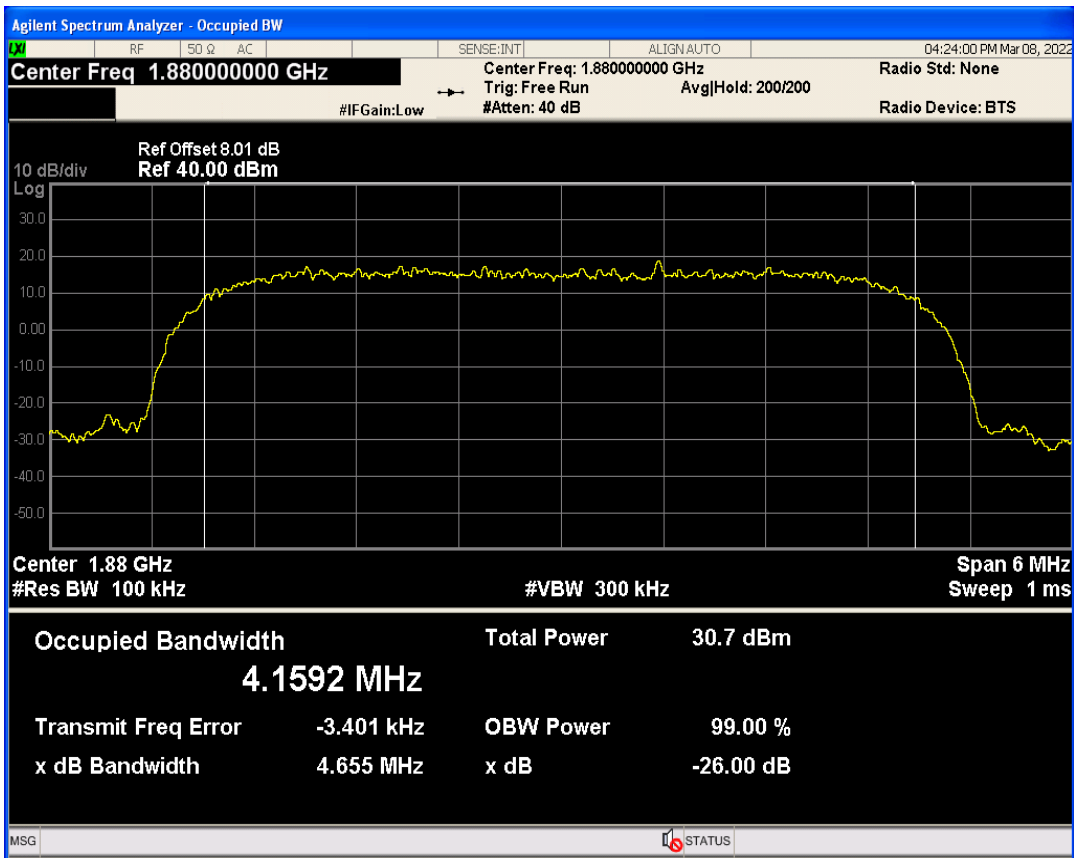

WCDMA Band2 Channel=9400