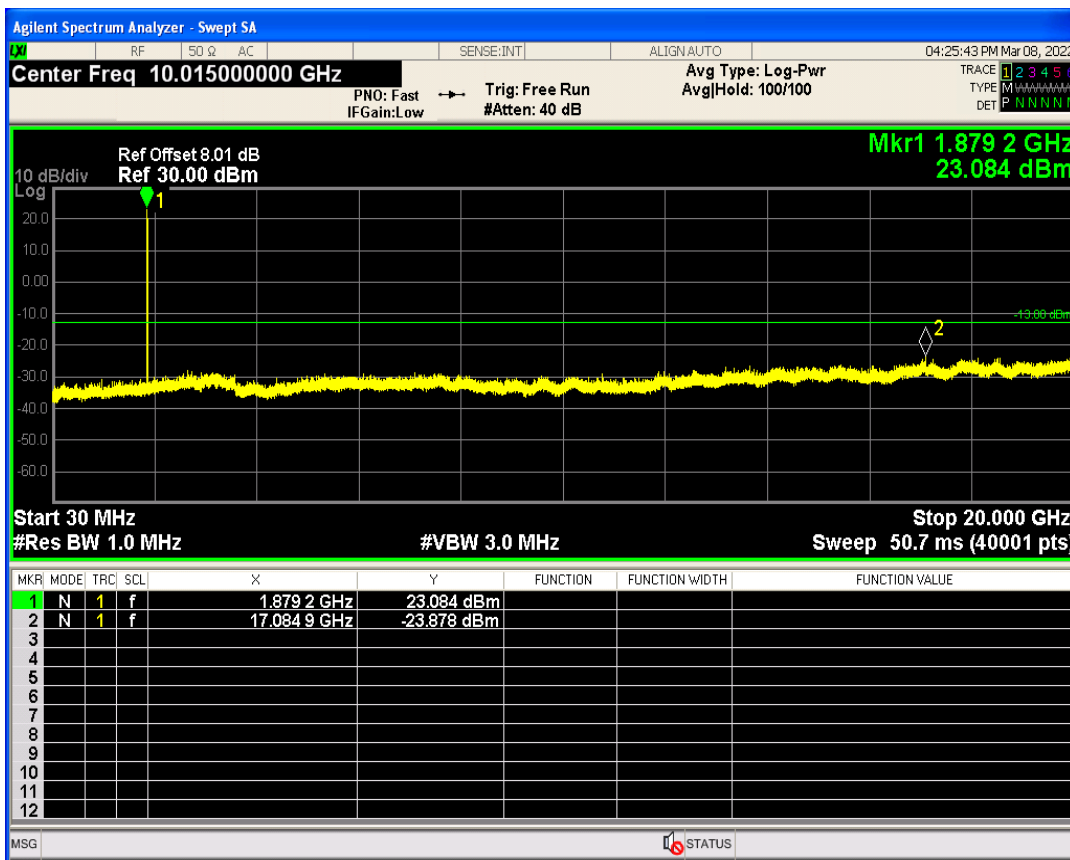

WCDMA Band2 Channel=9262

WCDMA Band2 Channel=9538

WCDMA Band4 Channel=1312

WCDMA Band4 Channel=1513

WCDMA Band5 Channel=4132

WCDMA Band5 Channel=4233

06 Out-of-band emissions

Band	Channel	Frequency (MHz)	Spur Freq (MHz)	Spur Level (dBm)	Limit (dBm)	Verdict
WCDMA Band2	9262	1852.4	18014.48	-23.07	-13	PASS
WCDMA Band2	9400	1880	17084.88	-23.87	-13	PASS
WCDMA Band2	9538	1907.6	19921.62	-23.33	-13	PASS
WCDMA Band4	1312	1712.4	17791.82	-23.89	-13	PASS
WCDMA Band4	1413	1732.6	17886.67	-24.37	-13	PASS
WCDMA Band4	1513	1752.6	17058.92	-23.84	-13	PASS
WCDMA Band5	4132	826.4	3156.09	-30.24	-13	PASS
WCDMA Band5	4182	836.4	7649.07	-30.31	-13	PASS
WCDMA Band5	4233	846.6	3142.14	-29.98	-13	PASS

WCDMA Band2 Channel=9400

WCDMA Band2 Channel=9262

WCDMA Band2 Channel=9538

WCDMA Band4 Channel=1413

WCDMA Band4 Channel=1312

WCDMA Band4 Channel=1513

WCDMA Band5 Channel=4132

WCDMA Band5 Channel=4233