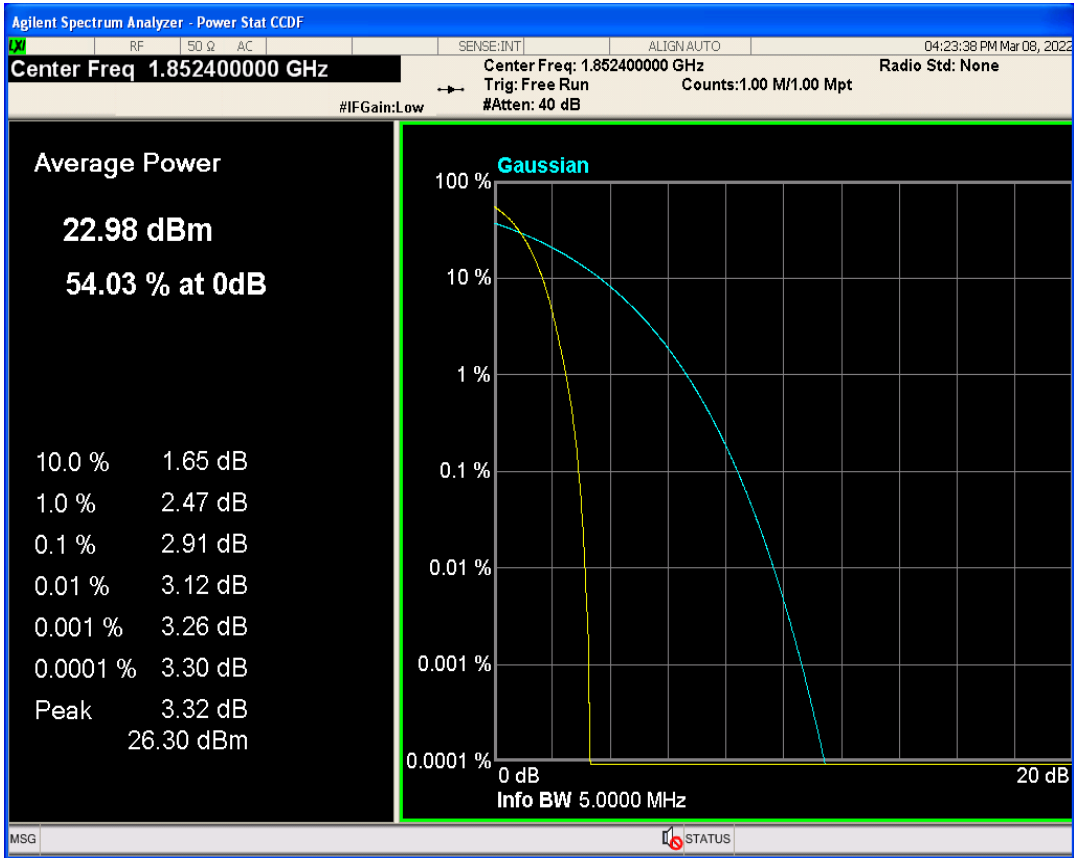

WCDMA Band2 Channel=9400