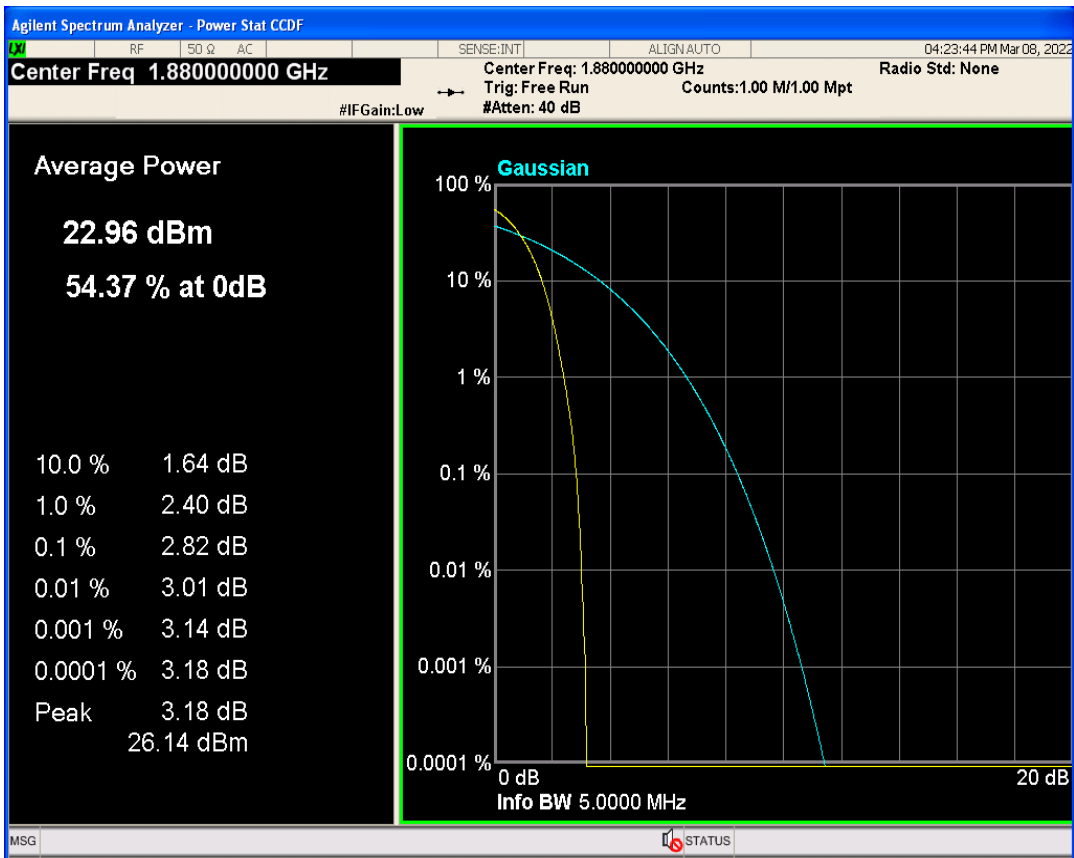

WCDMA Band2 Channel=9538