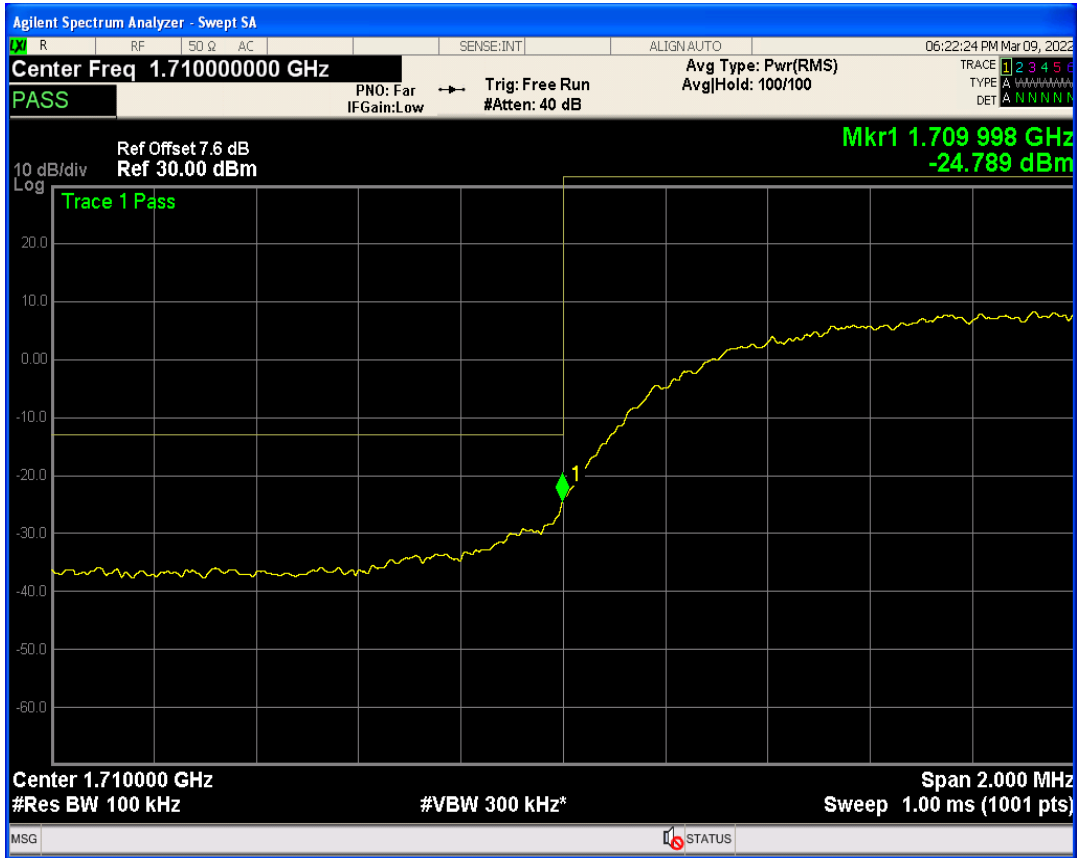

WCDMA Band5 Channel=4233

05 Band edge

Band	Channel	Frequency (MHz)	Spur Freq (MHz)	Spur Level (dBm)	Limit (dBm)	Verdict
WCDMA Band2	9262	1852.4	1850.00	-25.35	-13	PASS
WCDMA Band2	9538	1907.6	1910.00	-26.17	-13	PASS
WCDMA Band4	1312	1712.4	1710.00	-24.78	-13	PASS
WCDMA Band4	1513	1752.6	1755.00	-24.57	-13	PASS
WCDMA Band5	4132	826.4	824.00	-25.47	-13	PASS
WCDMA Band5	4233	846.6	849.01	-27.76	-13	PASS

WCDMA Band2 Channel=9262

WCDMA Band2 Channel=9538

WCDMA Band4 Channel=1312

WCDMA Band4 Channel=1513

WCDMA Band5 Channel=4132

WCDMA Band5 Channel=4233

06 Out-of-band emissions

Band	Channel	Frequency (MHz)	Spur Freq (MHz)	Spur Level (dBm)	Limit (dBm)	Verdict
WCDMA Band2	9262	1852.4	18014.48	-23.07	-13	PASS
WCDMA Band2	9400	1880	17084.88	-23.87	-13	PASS
WCDMA Band2	9538	1907.6	19921.62	-23.33	-13	PASS
WCDMA Band4	1312	1712.4	17791.82	-23.89	-13	PASS
WCDMA Band4	1413	1732.6	17886.67	-24.37	-13	PASS
WCDMA Band4	1513	1752.6	17058.92	-23.84	-13	PASS
WCDMA Band5	4132	826.4	3156.09	-30.24	-13	PASS
WCDMA Band5	4182	836.4	7649.07	-30.31	-13	PASS
WCDMA Band5	4233	846.6	3142.14	-29.98	-13	PASS