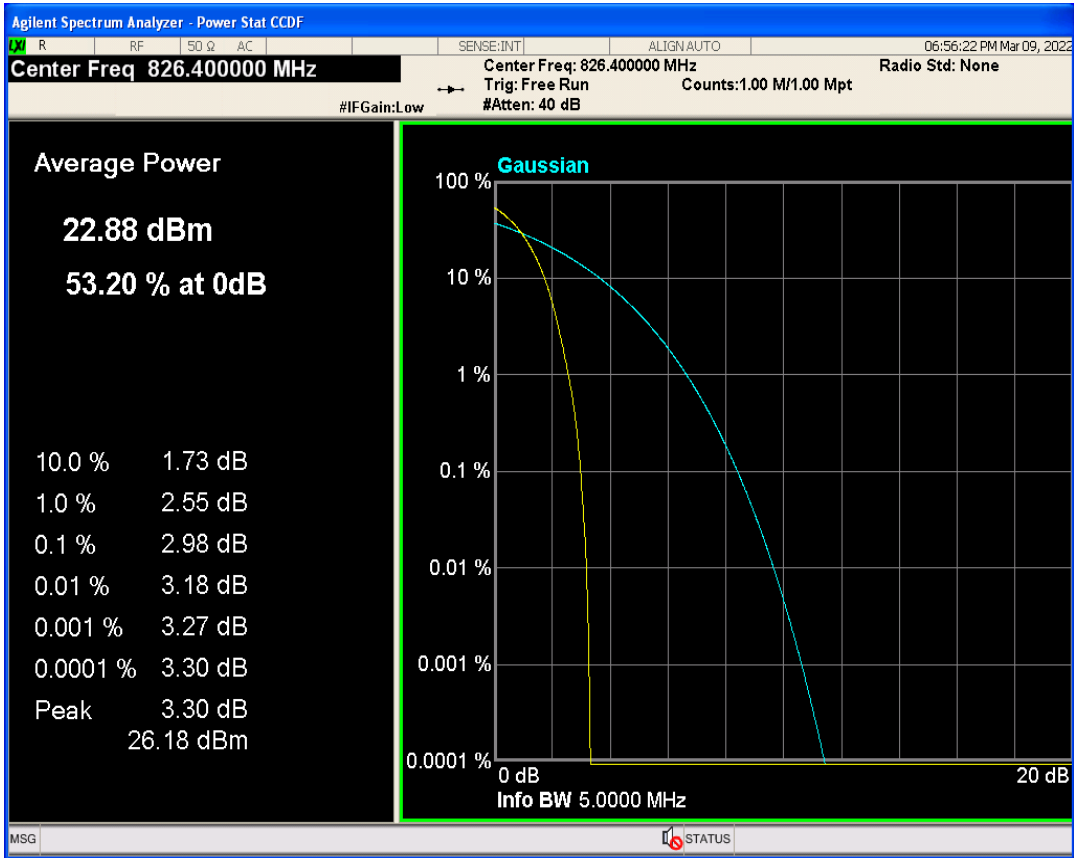

WCDMA Band2 Channel=9262

WCDMA Band2 Channel=9400

WCDMA Band2 Channel=9538

WCDMA Band4 Channel=1312

WCDMA Band4 Channel=1513

WCDMA Band4 Channel=1413

WCDMA Band5 Channel=4132

**04 Occupied bandwidth**