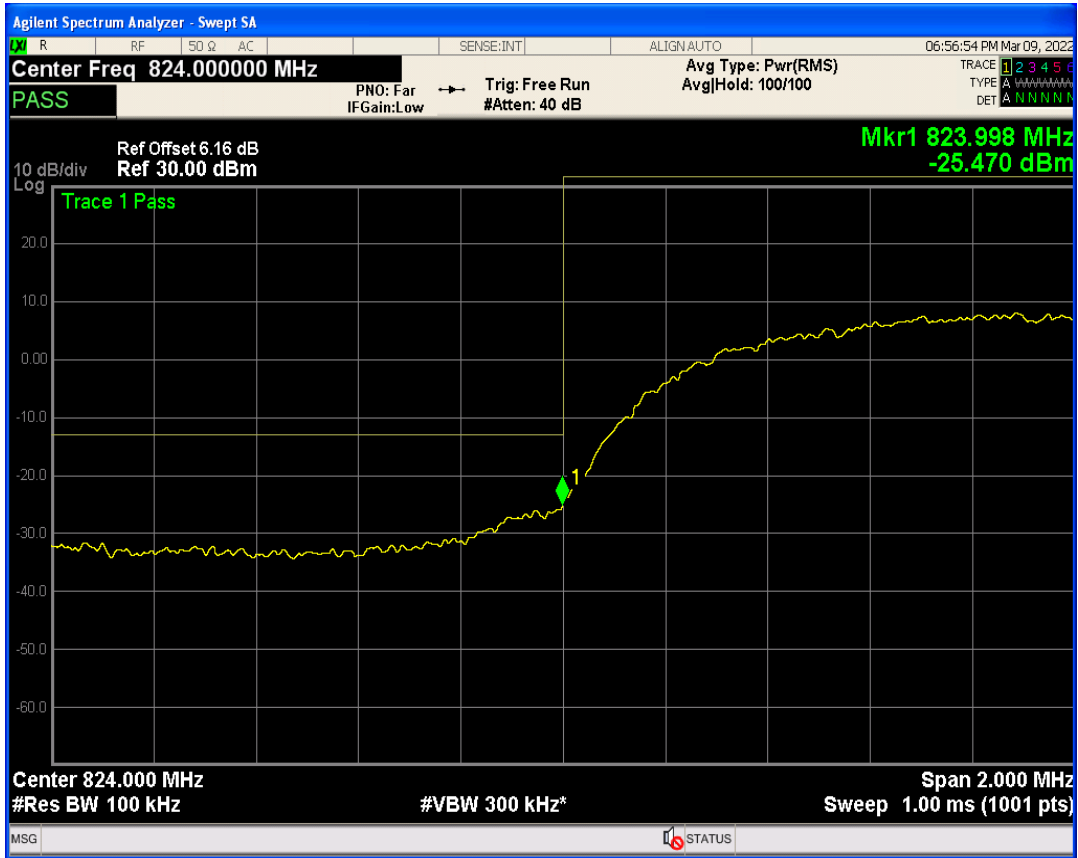

WCDMA Band2 Channel=9262

WCDMA Band2 Channel=9538

WCDMA Band4 Channel=1312

WCDMA Band4 Channel=1513

WCDMA Band5 Channel=4132

WCDMA Band5 Channel=4233

06 Out-of-band emissions

Band	Channel	Frequency (MHz)	Spur Freq (MHz)	Spur Level (dBm)	Limit (dBm)	Verdict
WCDMA Band2	9262	1852.4	18014.48	-23.07	-13	PASS
WCDMA Band2	9400	1880	17084.88	-23.87	-13	PASS
WCDMA Band2	9538	1907.6	19921.62	-23.33	-13	PASS
WCDMA Band4	1312	1712.4	17791.82	-23.89	-13	PASS
WCDMA Band4	1413	1732.6	17886.67	-24.37	-13	PASS
WCDMA Band4	1513	1752.6	17058.92	-23.84	-13	PASS
WCDMA Band5	4132	826.4	3156.09	-30.24	-13	PASS
WCDMA Band5	4182	836.4	7649.07	-30.31	-13	PASS
WCDMA Band5	4233	846.6	3142.14	-29.98	-13	PASS

WCDMA Band2 Channel=9400

WCDMA Band2 Channel=9262

WCDMA Band2 Channel=9538

WCDMA Band4 Channel=1413

WCDMA Band4 Channel=1312

WCDMA Band4 Channel=1513

WCDMA Band5 Channel=4132

WCDMA Band5 Channel=4233