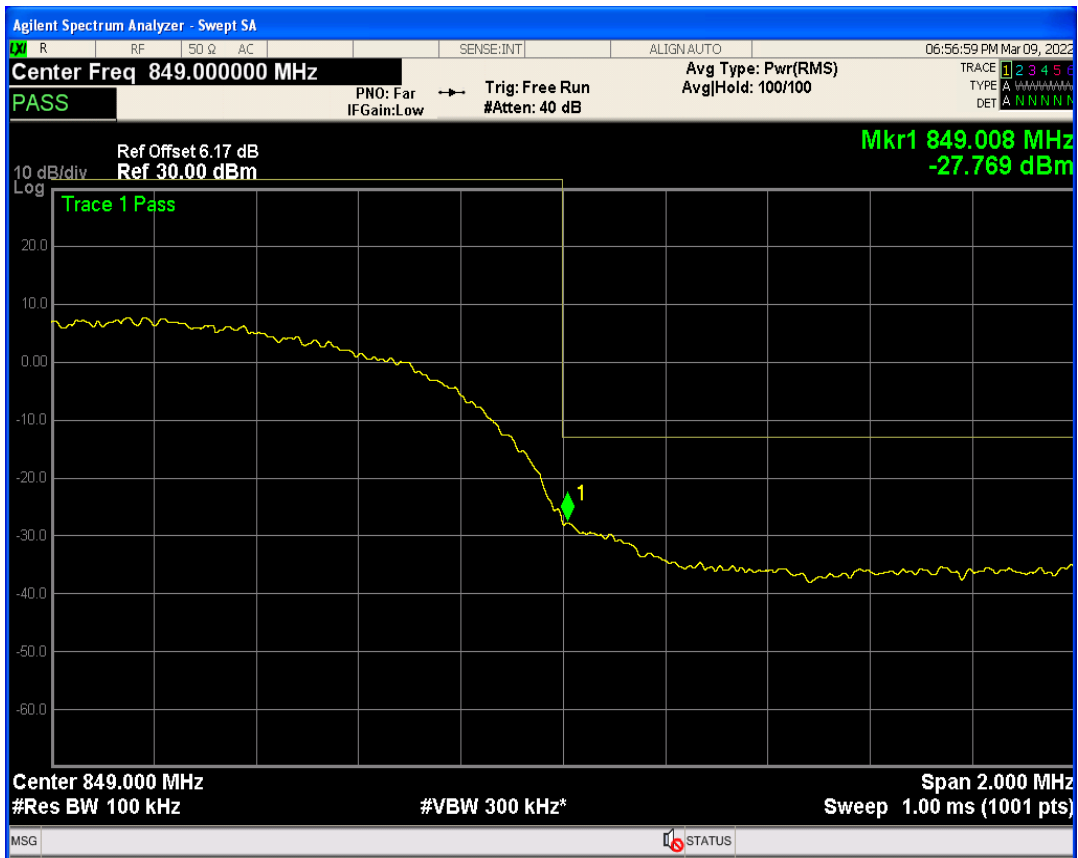

WCDMA Band2 Channel=9262

WCDMA Band2 Channel=9538

WCDMA Band4 Channel=1312

WCDMA Band4 Channel=1513

WCDMA Band5 Channel=4132

WCDMA Band5 Channel=4233

06 Out-of-band emissions

Band	Channel	Frequency (MHz)	Spur Freq (MHz)	Spur Level (dBm)	Limit (dBm)	Verdict
WCDMA Band2	9262	1852.4	18014.48	-23.07	-13	PASS
WCDMA Band2	9400	1880	17084.88	-23.87	-13	PASS
WCDMA Band2	9538	1907.6	19921.62	-23.33	-13	PASS
WCDMA Band4	1312	1712.4	17791.82	-23.89	-13	PASS
WCDMA Band4	1413	1732.6	17886.67	-24.37	-13	PASS
WCDMA Band4	1513	1752.6	17058.92	-23.84	-13	PASS
WCDMA Band5	4132	826.4	3156.09	-30.24	-13	PASS
WCDMA Band5	4182	836.4	7649.07	-30.31	-13	PASS
WCDMA Band5	4233	846.6	3142.14	-29.98	-13	PASS

WCDMA Band2 Channel=9400

WCDMA Band2 Channel=9262

WCDMA Band2 Channel=9538

WCDMA Band4 Channel=1413

WCDMA Band4 Channel=1312

WCDMA Band4 Channel=1513

WCDMA Band5 Channel=4132

WCDMA Band5 Channel=4233