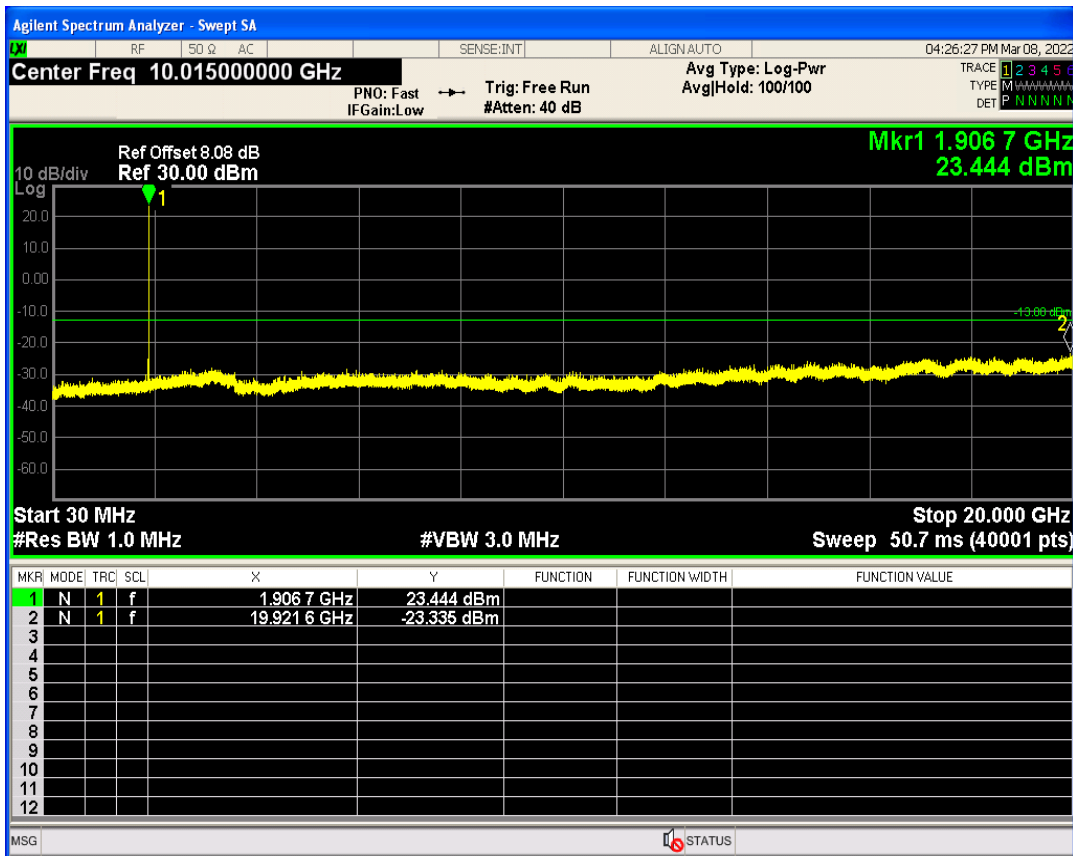

WCDMA Band2 Channel=9262

WCDMA Band2 Channel=9538

WCDMA Band4 Channel=1312

WCDMA Band4 Channel=1513

WCDMA Band5 Channel=4132

WCDMA Band5 Channel=4233

06 Out-of-band emissions

Band	Channel	Frequency (MHz)	Spur Freq (MHz)	Spur Level (dBm)	Limit (dBm)	Verdict
WCDMA Band2	9262	1852.4	18014.48	-23.07	-13	PASS
WCDMA Band2	9400	1880	17084.88	-23.87	-13	PASS
WCDMA Band2	9538	1907.6	19921.62	-23.33	-13	PASS
WCDMA Band4	1312	1712.4	17791.82	-23.89	-13	PASS
WCDMA Band4	1413	1732.6	17886.67	-24.37	-13	PASS
WCDMA Band4	1513	1752.6	17058.92	-23.84	-13	PASS
WCDMA Band5	4132	826.4	3156.09	-30.24	-13	PASS
WCDMA Band5	4182	836.4	7649.07	-30.31	-13	PASS
WCDMA Band5	4233	846.6	3142.14	-29.98	-13	PASS

WCDMA Band2 Channel=9400

WCDMA Band2 Channel=9262

WCDMA Band2 Channel=9538

WCDMA Band4 Channel=1413

WCDMA Band4 Channel=1312

WCDMA Band4 Channel=1513

WCDMA Band5 Channel=4132

WCDMA Band5 Channel=4233