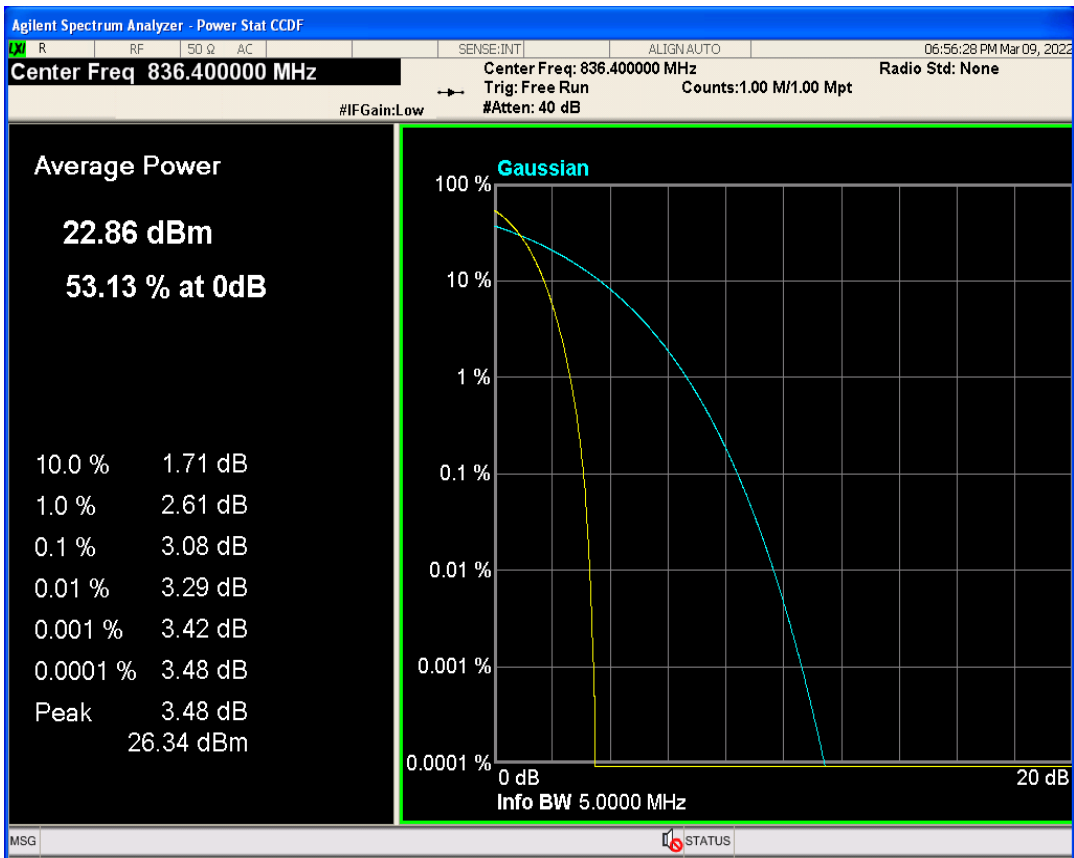

WCDMA Band2 Channel=9262

WCDMA Band2 Channel=9400

WCDMA Band2 Channel=9538

WCDMA Band4 Channel=1312

WCDMA Band4 Channel=1513

WCDMA Band4 Channel=1413

WCDMA Band5 Channel=4132

**04 Occupied bandwidth**