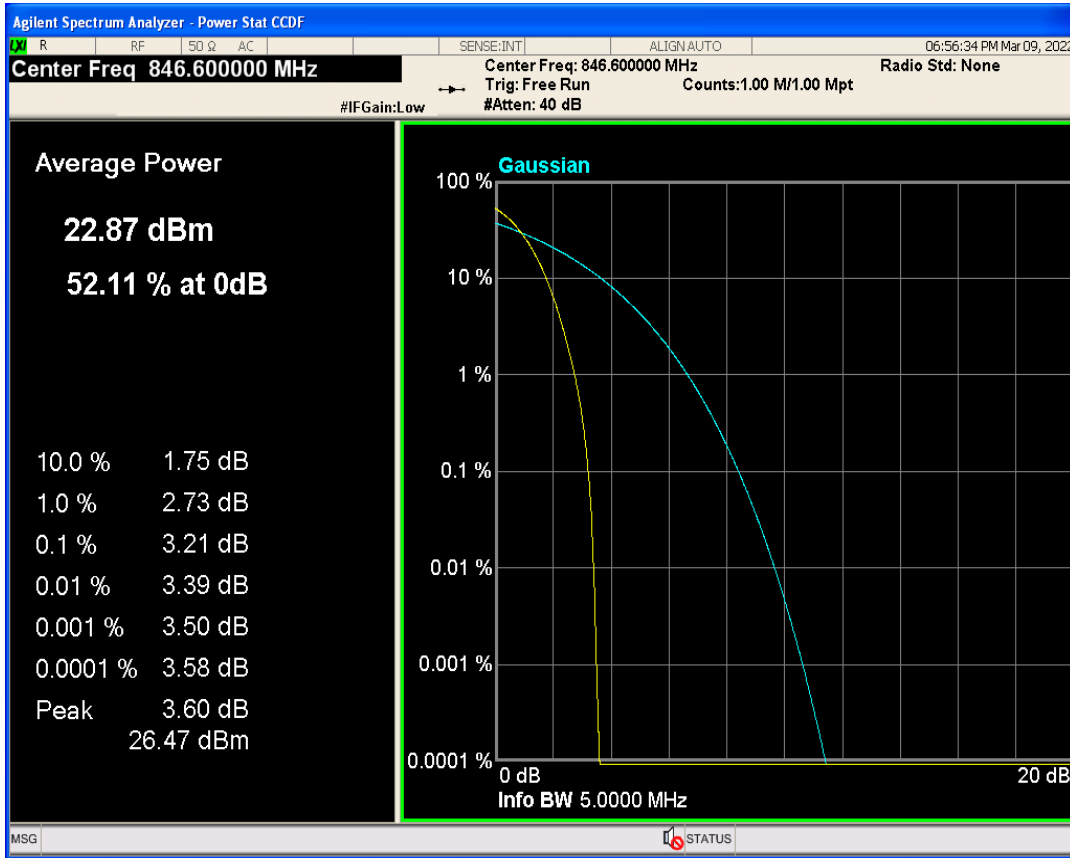

WCDMA Band2 Channel=9262

WCDMA Band2 Channel=9400

WCDMA Band2 Channel=9538

WCDMA Band4 Channel=1312

WCDMA Band4 Channel=1513

WCDMA Band4 Channel=1413

WCDMA Band5 Channel=4132

**04 Occupied bandwidth**