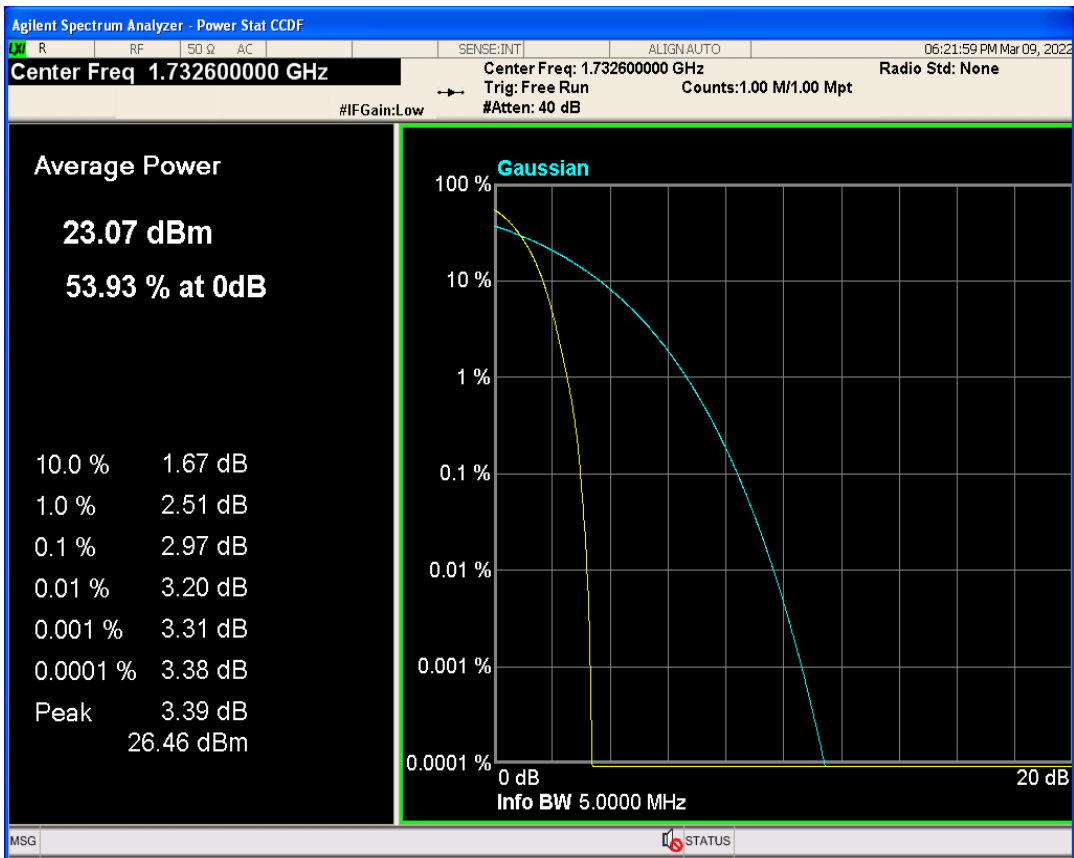

WCDMA Band2 Channel=9262

WCDMA Band2 Channel=9400

WCDMA Band2 Channel=9538

WCDMA Band4 Channel=1312

WCDMA Band4 Channel=1513

WCDMA Band4 Channel=1413

WCDMA Band5 Channel=4132

**04 Occupied bandwidth**