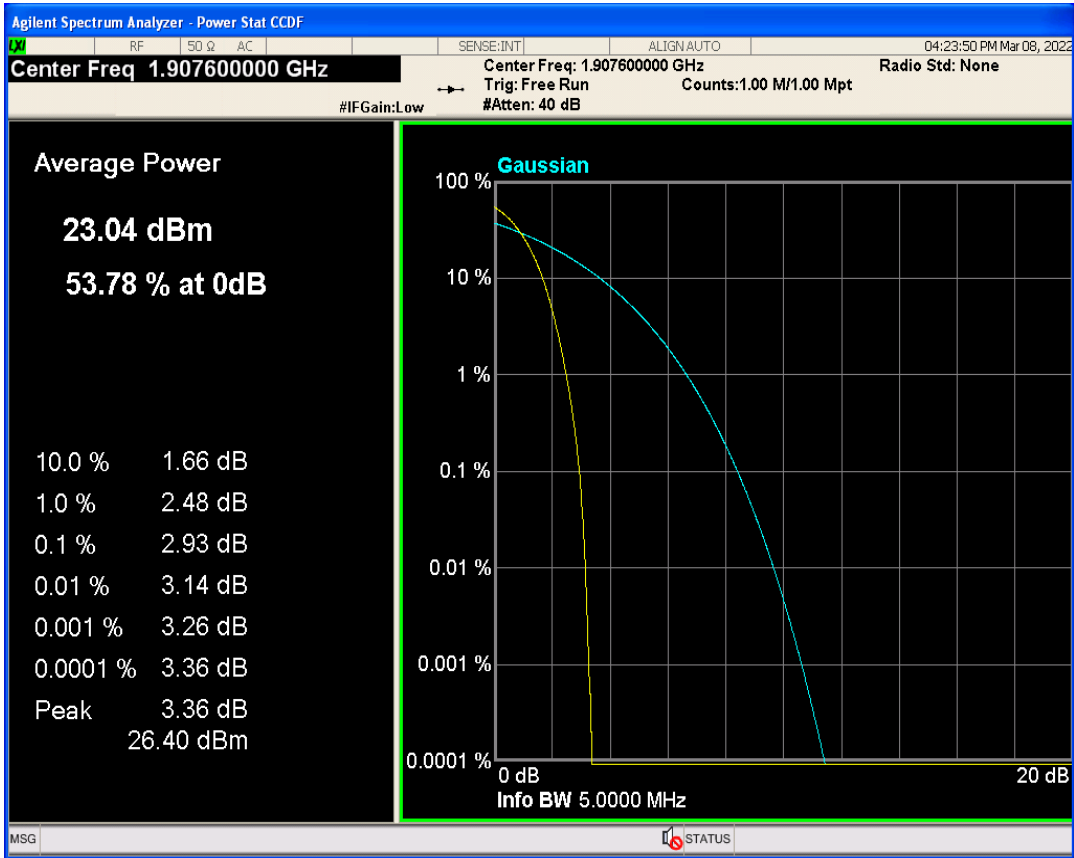

WCDMA Band4 Channel=1312