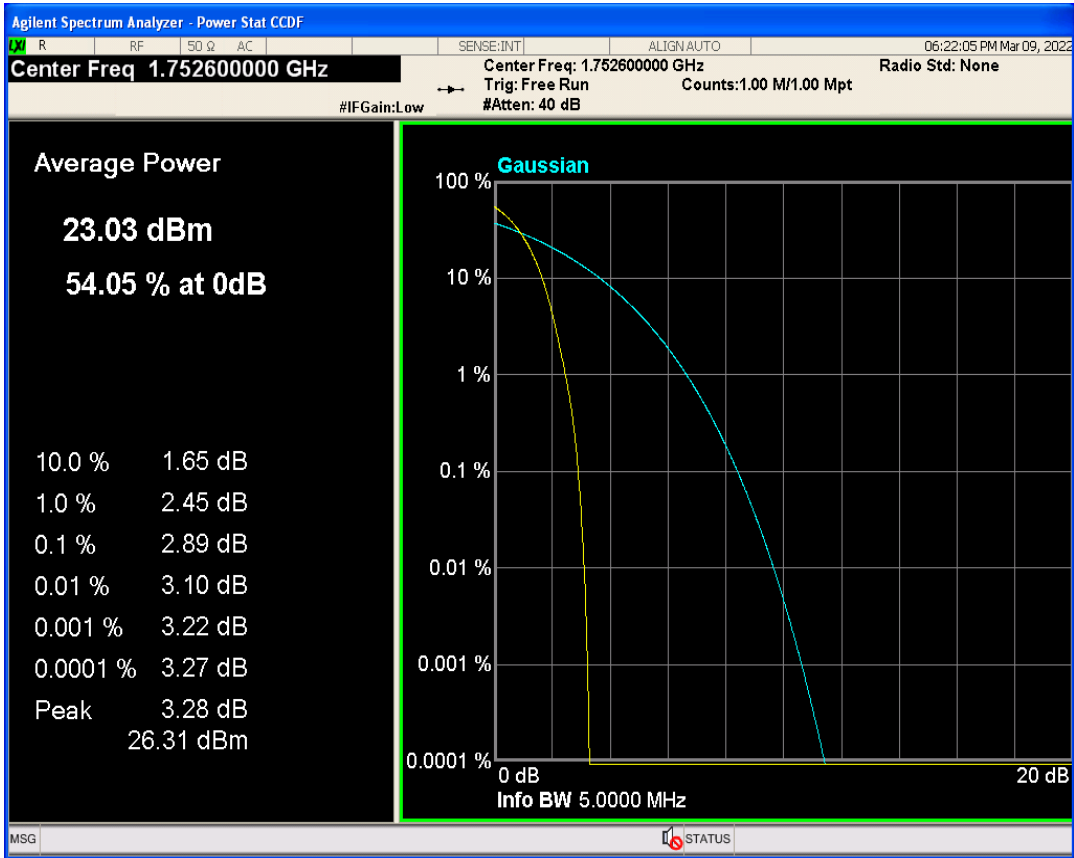

WCDMA Band2 Channel=9262

WCDMA Band2 Channel=9400

WCDMA Band2 Channel=9538

WCDMA Band4 Channel=1312

WCDMA Band4 Channel=1513

WCDMA Band4 Channel=1413

WCDMA Band5 Channel=4132

**04 Occupied bandwidth**