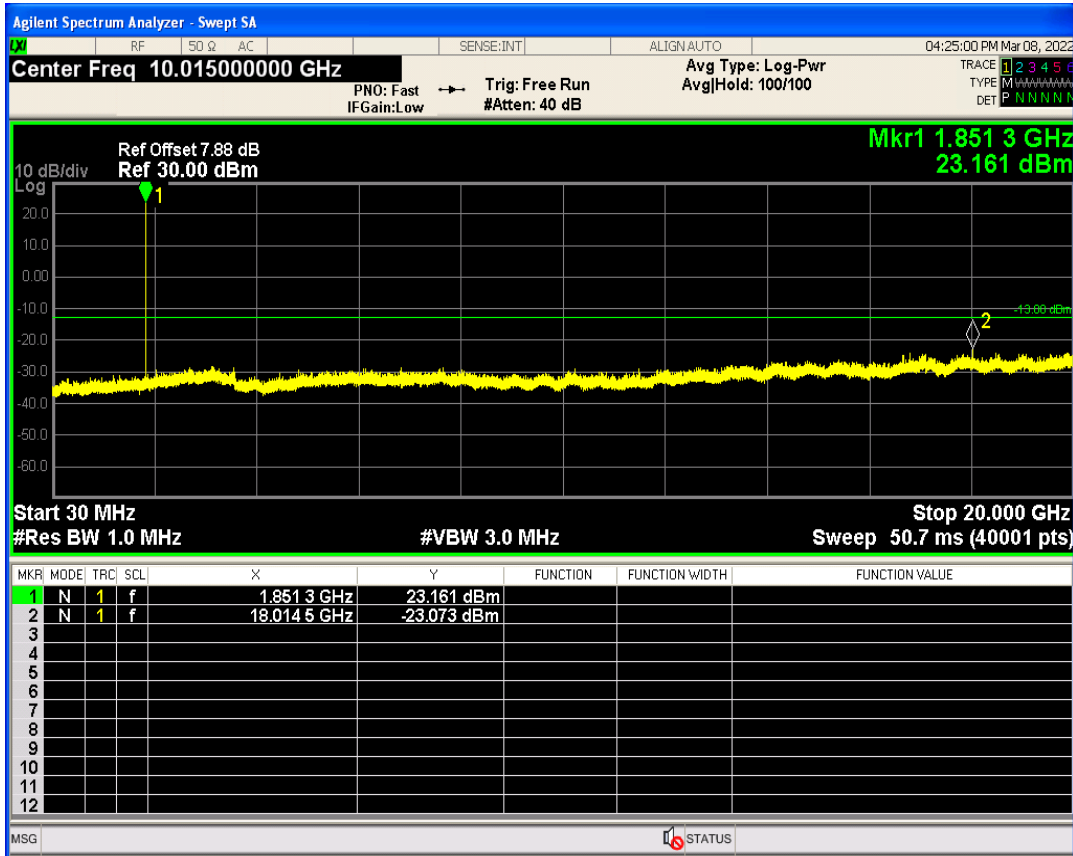

WCDMA Band2 Channel=9262

WCDMA Band2 Channel=9538

WCDMA Band4 Channel=1312

WCDMA Band4 Channel=1513

WCDMA Band5 Channel=4132

WCDMA Band5 Channel=4233

06 Out-of-band emissions

Band	Channel	Frequency (MHz)	Spur Freq (MHz)	Spur Level (dBm)	Limit (dBm)	Verdict
WCDMA Band2	9262	1852.4	18014.48	-23.07	-13	PASS
WCDMA Band2	9400	1880	17084.88	-23.87	-13	PASS
WCDMA Band2	9538	1907.6	19921.62	-23.33	-13	PASS
WCDMA Band4	1312	1712.4	17791.82	-23.89	-13	PASS
WCDMA Band4	1413	1732.6	17886.67	-24.37	-13	PASS
WCDMA Band4	1513	1752.6	17058.92	-23.84	-13	PASS
WCDMA Band5	4132	826.4	3156.09	-30.24	-13	PASS
WCDMA Band5	4182	836.4	7649.07	-30.31	-13	PASS
WCDMA Band5	4233	846.6	3142.14	-29.98	-13	PASS

WCDMA Band2 Channel=9400

WCDMA Band2 Channel=9262

WCDMA Band2 Channel=9538

WCDMA Band4 Channel=1413

WCDMA Band4 Channel=1312

WCDMA Band4 Channel=1513

WCDMA Band5 Channel=4132

WCDMA Band5 Channel=4233