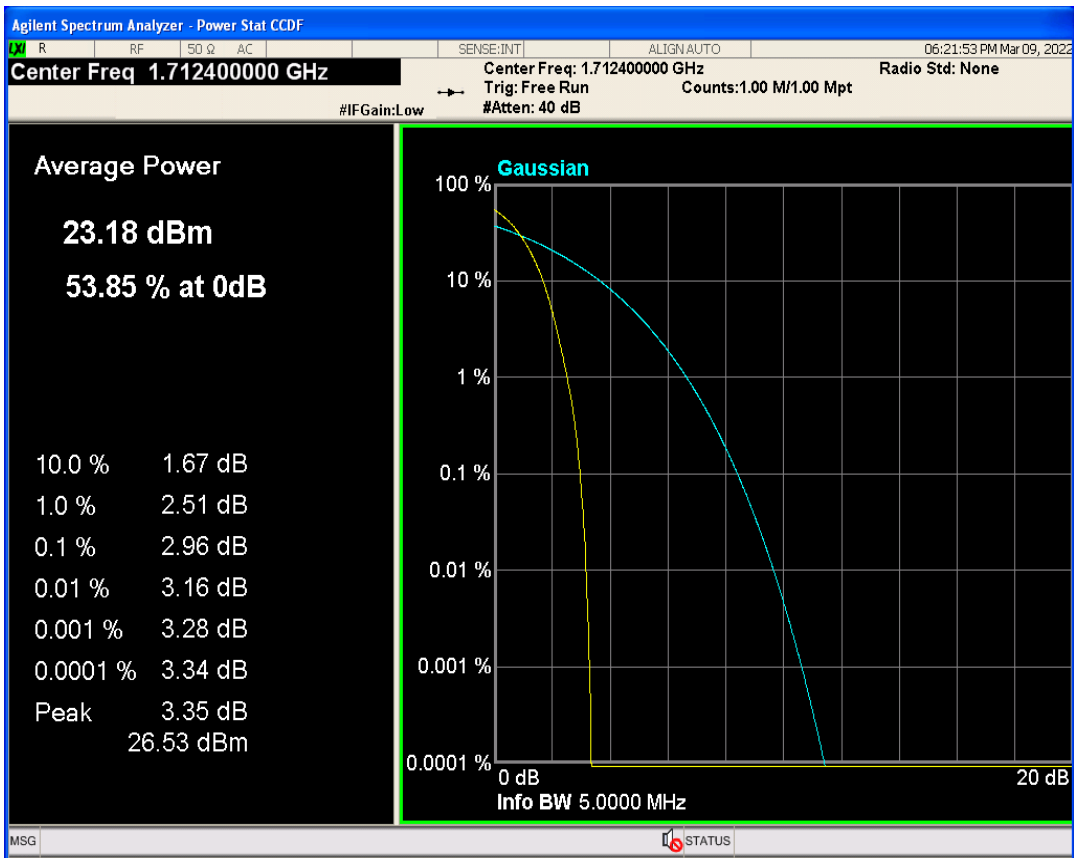

WCDMA Band2 Channel=9262

WCDMA Band2 Channel=9400

WCDMA Band2 Channel=9538

WCDMA Band4 Channel=1312

WCDMA Band4 Channel=1513

WCDMA Band4 Channel=1413

WCDMA Band5 Channel=4132

**04 Occupied bandwidth**