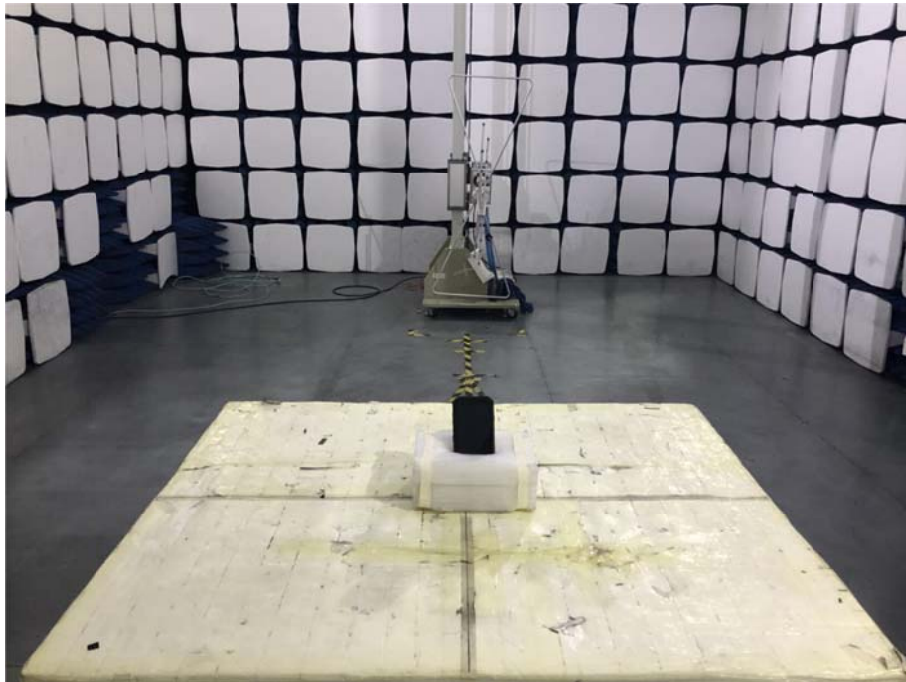

EXHIBIT 4 - TEST SETUP PHOTOGRAPHS

Conducted Emission Test Setup

Radiation Emission Test Setup (Below 30MHz)

Radiation Emission Test Setup (30MHz to 1GHz)**Radiation Emission Test Setup (1GHz to 18GHz)**

Radiation Emission Test Setup (Above 18GHz)