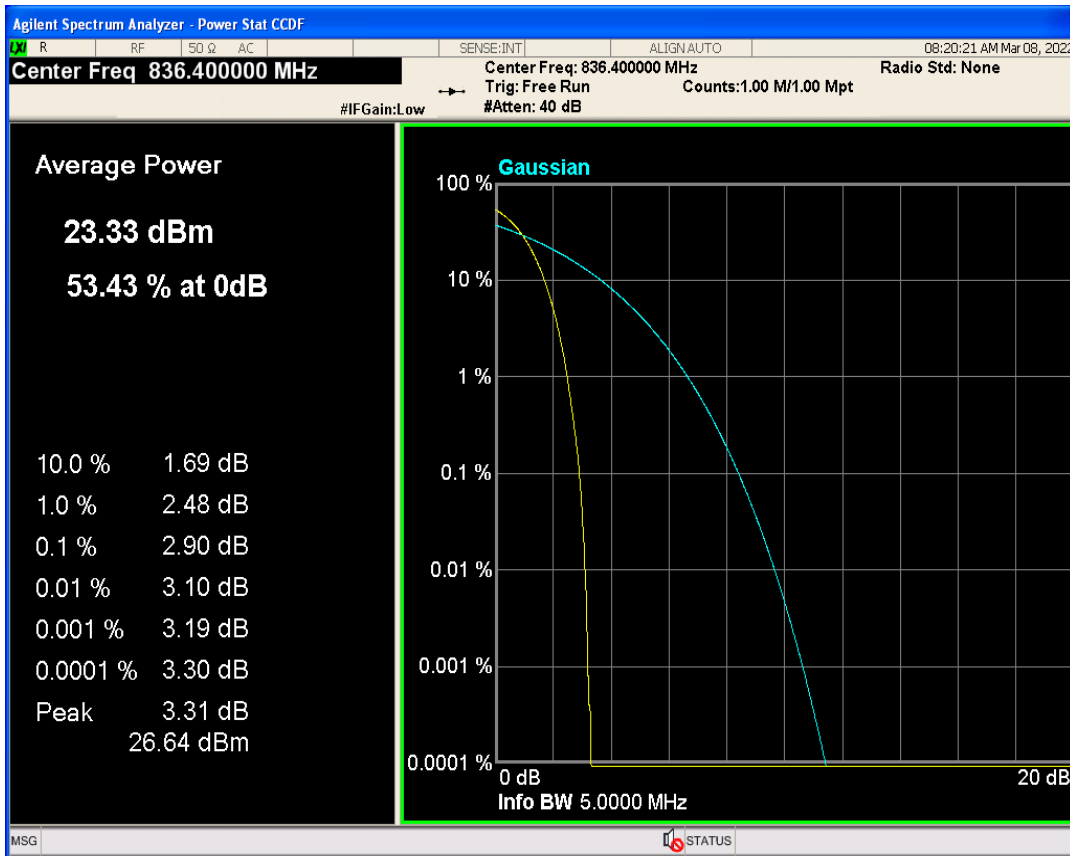

WCDMA Band2 Channel=9262

WCDMA Band2 Channel=9538

WCDMA Band2 Channel=9400

WCDMA Band4 Channel=1413

WCDMA Band4 Channel=1312

WCDMA Band4 Channel=1513

WCDMA Band5 Channel=4132

WCDMA Band5 Channel=4182