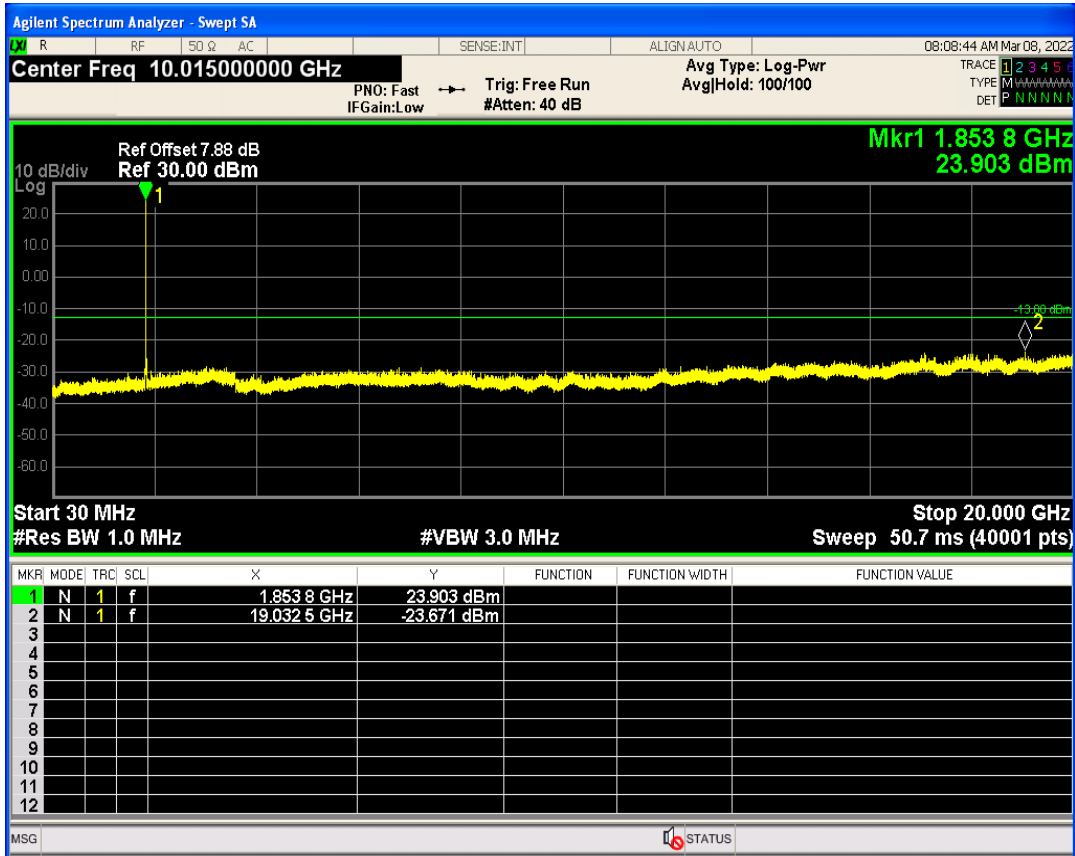

WCDMA Band2 Channel=9262

WCDMA Band2 Channel=9538

WCDMA Band4 Channel=1312

WCDMA Band4 Channel=1513

WCDMA Band5 Channel=4233

WCDMA Band5 Channel=4132

5 Out-of-band emissions

Band	Channel	Frequency (MHz)	Spur Freq (MHz)	Spur Level (dBm)	Limit (dBm)	Verdict
WCDMA Band2	9262	1852.4	19032.45	-23.67	-13	PASS
WCDMA Band2	9400	1880	19959.56	-23.57	-13	PASS
WCDMA Band2	9538	1907.6	18065.91	-23.75	-13	PASS
WCDMA Band4	1312	1712.4	17976.54	-24.14	-13	PASS
WCDMA Band4	1413	1732.6	19951.07	-24.15	-13	PASS
WCDMA Band4	1513	1752.6	17803.30	-24.05	-13	PASS
WCDMA Band5	4132	826.4	3142.63	-29.30	-13	PASS
WCDMA Band5	4182	836.4	3164.07	-29.41	-13	PASS
WCDMA Band5	4233	846.6	3268.01	-30.04	-13	PASS

WCDMA Band2 Channel=9400

WCDMA Band2 Channel=9262

WCDMA Band2 Channel=9538

WCDMA Band4 Channel=1312

WCDMA Band4 Channel=1513

WCDMA Band4 Channel=1413

WCDMA Band5 Channel=4132

WCDMA Band5 Channel=4233