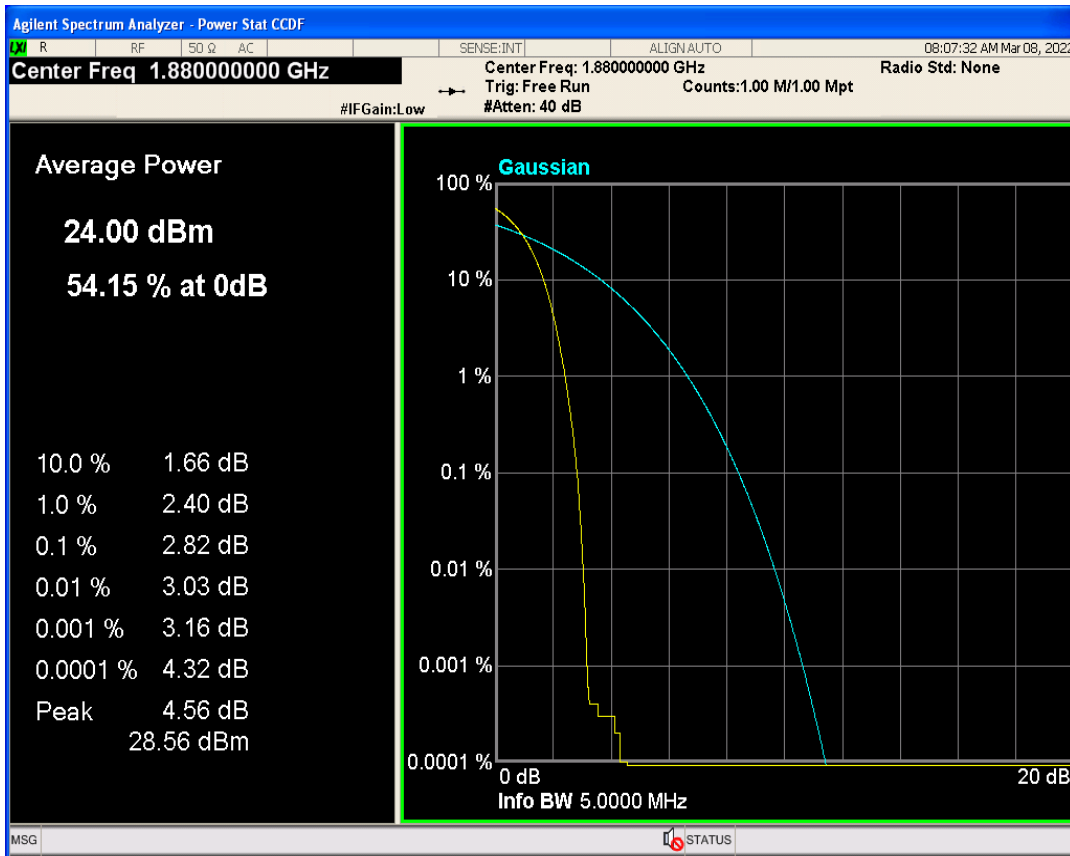

2 Peak-to-Average Ratio

Band	Channel	Frequency (MHz)	Result (dB)	high Limit (dB)	Verdict
WCDMA Band2	9262	1852.4	2.64	13	PASS
WCDMA Band2	9400	1880	2.82	13	PASS
WCDMA Band2	9538	1907.6	2.63	13	PASS
WCDMA Band4	1312	1712.4	3.00	13	PASS
WCDMA Band4	1413	1732.6	2.91	13	PASS
WCDMA Band4	1513	1752.6	2.87	13	PASS
WCDMA Band5	4132	826.4	2.97	13	PASS
WCDMA Band5	4182	836.4	2.90	13	PASS
WCDMA Band5	4233	846.6	3.00	13	PASS

WCDMA Band2 Channel=9262

WCDMA Band2 Channel=9538

WCDMA Band2 Channel=9400

WCDMA Band4 Channel=1413

WCDMA Band4 Channel=1312

WCDMA Band4 Channel=1513

WCDMA Band5 Channel=4132

WCDMA Band5 Channel=4182