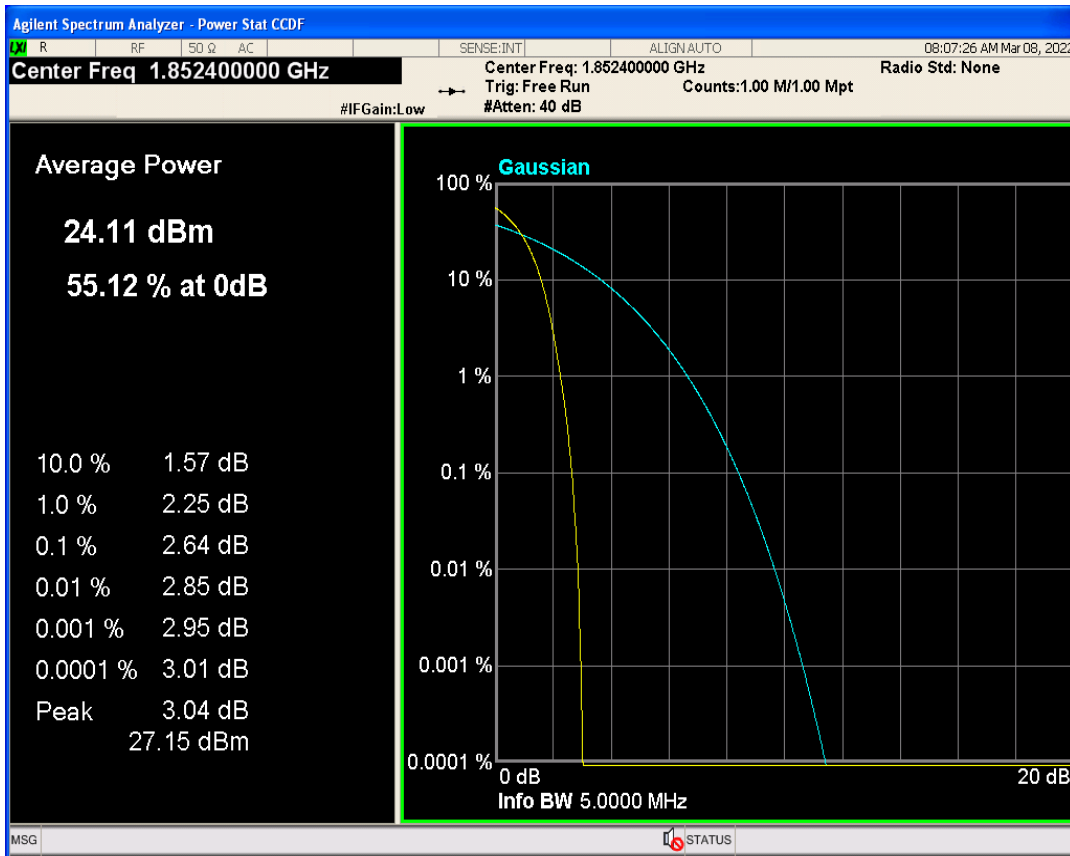

WCDMA Band2 Channel=9262