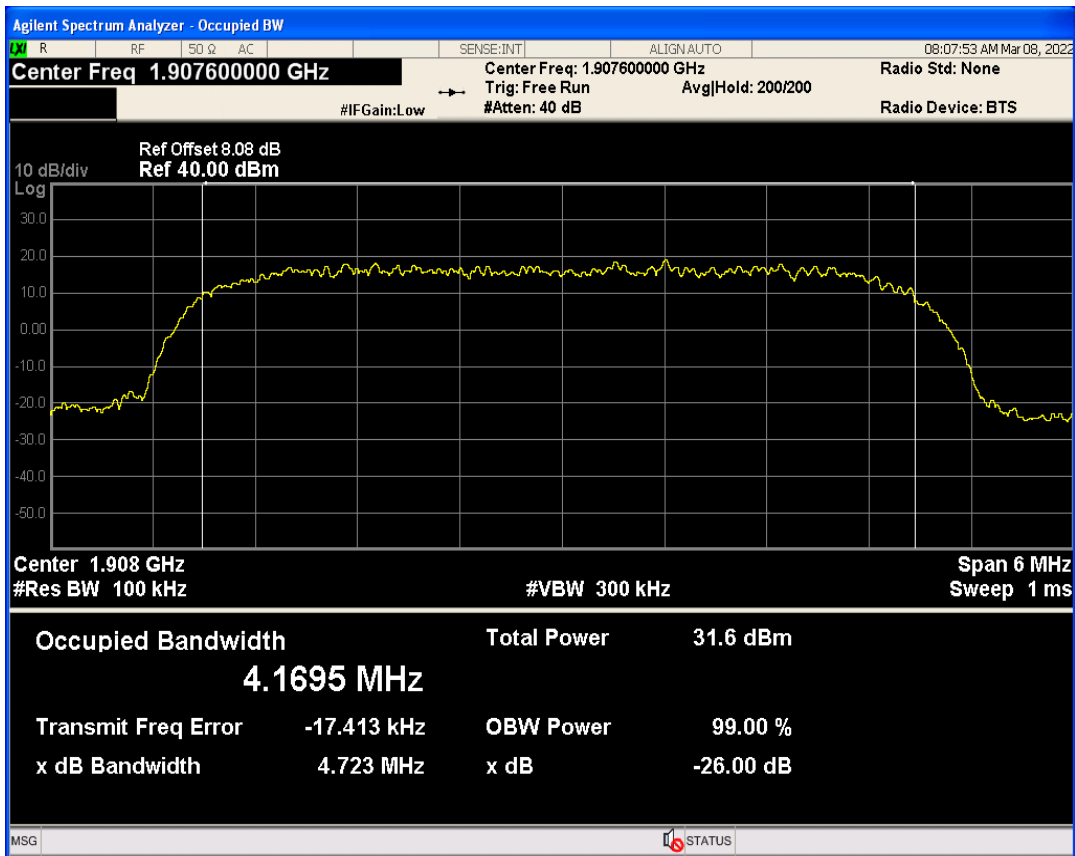

WCDMA Band2 Channel=9538