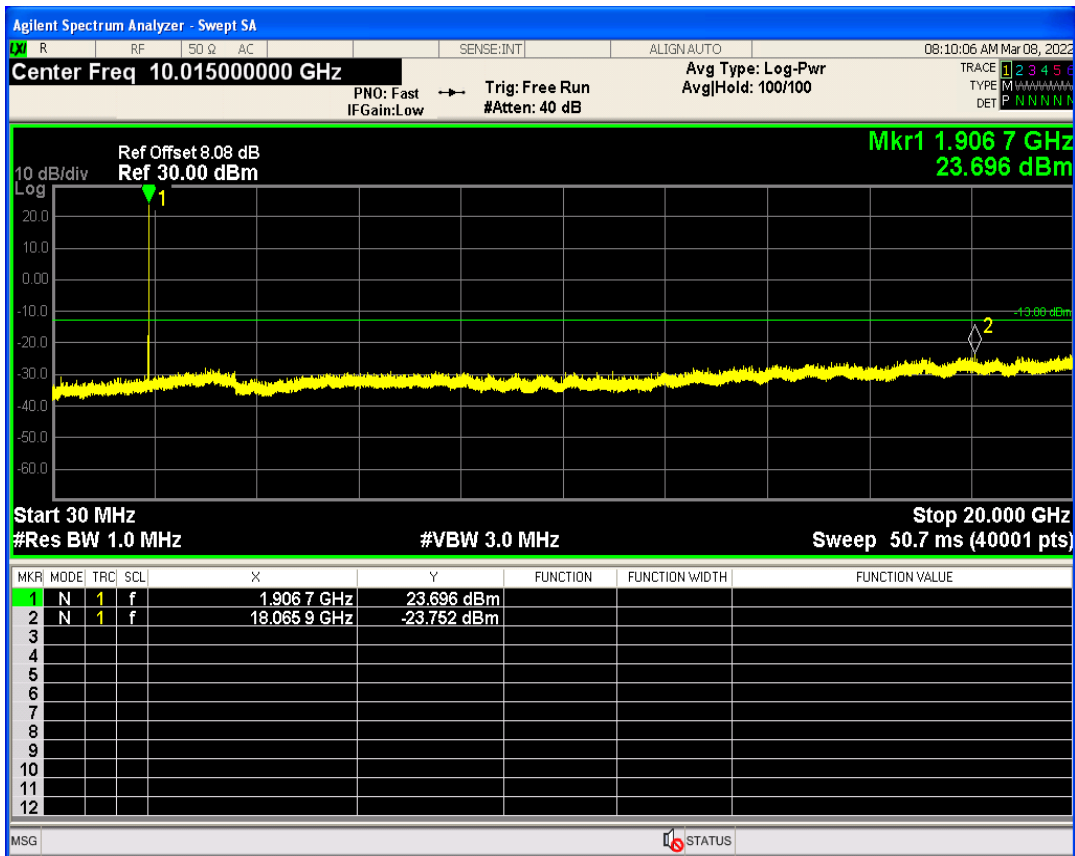

WCDMA Band2 Channel=9262

WCDMA Band2 Channel=9538

WCDMA Band4 Channel=1312

WCDMA Band4 Channel=1513

WCDMA Band5 Channel=4233

WCDMA Band5 Channel=4132

5 Out-of-band emissions

Band	Channel	Frequency (MHz)	Spur Freq (MHz)	Spur Level (dBm)	Limit (dBm)	Verdict
WCDMA Band2	9262	1852.4	19032.45	-23.67	-13	PASS
WCDMA Band2	9400	1880	19959.56	-23.57	-13	PASS
WCDMA Band2	9538	1907.6	18065.91	-23.75	-13	PASS
WCDMA Band4	1312	1712.4	17976.54	-24.14	-13	PASS
WCDMA Band4	1413	1732.6	19951.07	-24.15	-13	PASS
WCDMA Band4	1513	1752.6	17803.30	-24.05	-13	PASS
WCDMA Band5	4132	826.4	3142.63	-29.30	-13	PASS
WCDMA Band5	4182	836.4	3164.07	-29.41	-13	PASS
WCDMA Band5	4233	846.6	3268.01	-30.04	-13	PASS

WCDMA Band2 Channel=9400

WCDMA Band2 Channel=9262

WCDMA Band2 Channel=9538

WCDMA Band4 Channel=1312

WCDMA Band4 Channel=1513

WCDMA Band4 Channel=1413

WCDMA Band5 Channel=4132

WCDMA Band5 Channel=4233