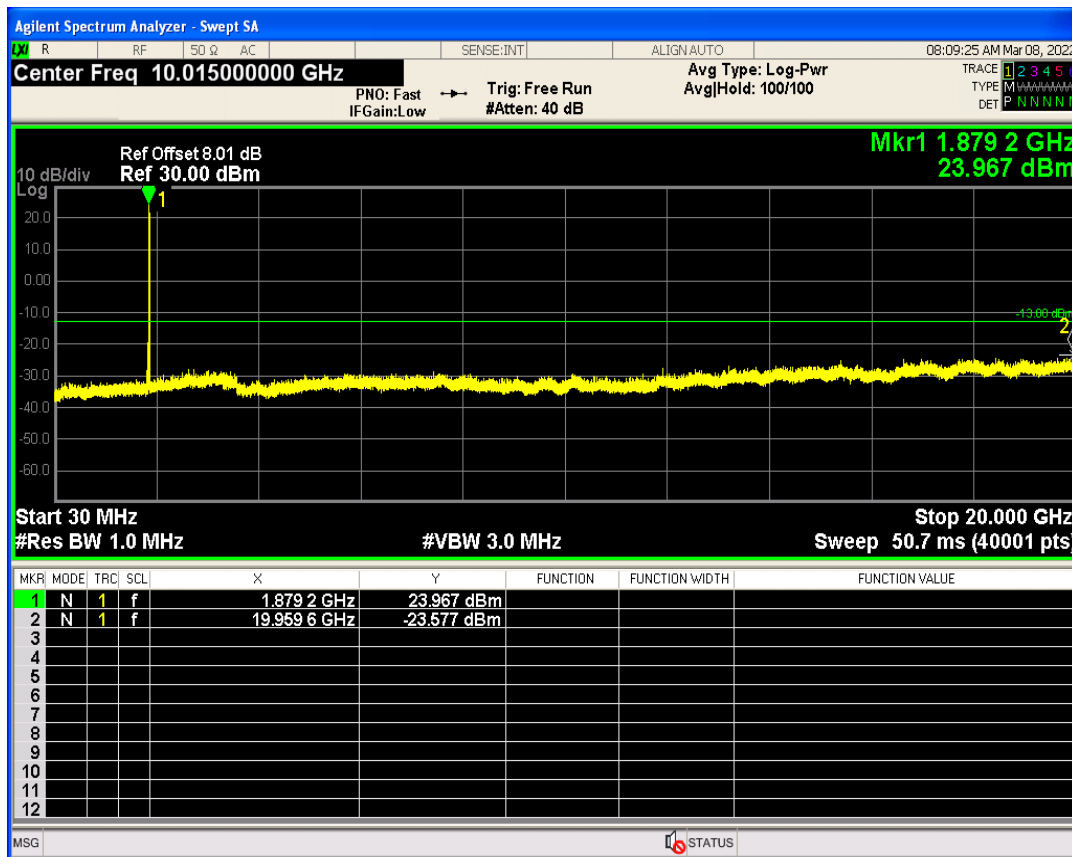

WCDMA Band5 Channel=4182

4 Band edge

Band	Channel	Frequency (MHz)	Spur Freq (MHz)	Spur Level (dBm)	Limit (dBm)	Verdict
WCDMA Band2	9262	1852.4	1850.00	-19.35	-13	PASS
WCDMA Band2	9538	1907.6	1910.00	-20.67	-13	PASS
WCDMA Band4	1312	1712.4	1710.00	-22.28	-13	PASS
WCDMA Band4	1513	1752.6	1755.00	-22.54	-13	PASS
WCDMA Band5	4132	826.4	824.00	-22.95	-13	PASS
WCDMA Band5	4233	846.6	849.00	-22.16	-13	PASS

WCDMA Band2 Channel=9262

WCDMA Band2 Channel=9538

WCDMA Band4 Channel=1312

WCDMA Band4 Channel=1513

WCDMA Band5 Channel=4233

WCDMA Band5 Channel=4132

5 Out-of-band emissions

Band	Channel	Frequency (MHz)	Spur Freq (MHz)	Spur Level (dBm)	Limit (dBm)	Verdict
WCDMA Band2	9262	1852.4	19032.45	-23.67	-13	PASS
WCDMA Band2	9400	1880	19959.56	-23.57	-13	PASS
WCDMA Band2	9538	1907.6	18065.91	-23.75	-13	PASS
WCDMA Band4	1312	1712.4	17976.54	-24.14	-13	PASS
WCDMA Band4	1413	1732.6	19951.07	-24.15	-13	PASS
WCDMA Band4	1513	1752.6	17803.30	-24.05	-13	PASS
WCDMA Band5	4132	826.4	3142.63	-29.30	-13	PASS
WCDMA Band5	4182	836.4	3164.07	-29.41	-13	PASS
WCDMA Band5	4233	846.6	3268.01	-30.04	-13	PASS

WCDMA Band2 Channel=9400

WCDMA Band2 Channel=9262

WCDMA Band2 Channel=9538

WCDMA Band4 Channel=1312

WCDMA Band4 Channel=1513

WCDMA Band4 Channel=1413

WCDMA Band5 Channel=4132

WCDMA Band5 Channel=4233