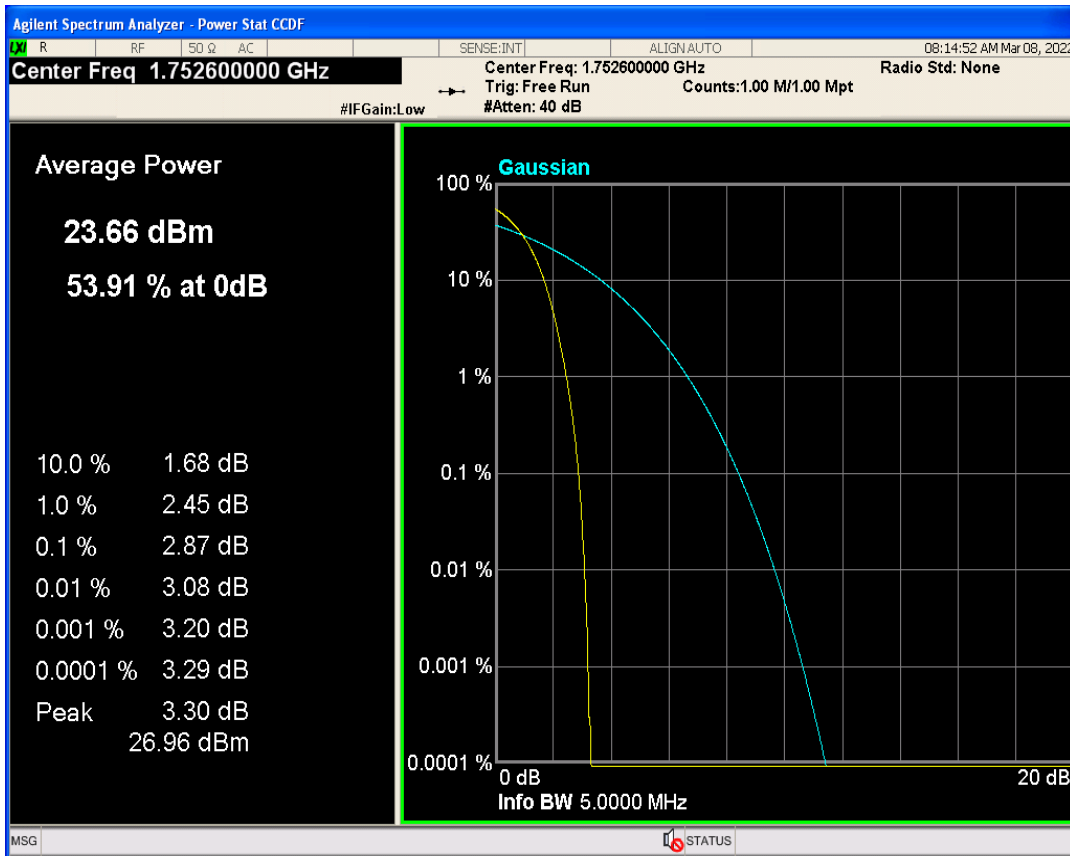

WCDMA Band2 Channel=9262

WCDMA Band2 Channel=9538

WCDMA Band2 Channel=9400

WCDMA Band4 Channel=1413

WCDMA Band4 Channel=1312

WCDMA Band4 Channel=1513

WCDMA Band5 Channel=4132

WCDMA Band5 Channel=4182