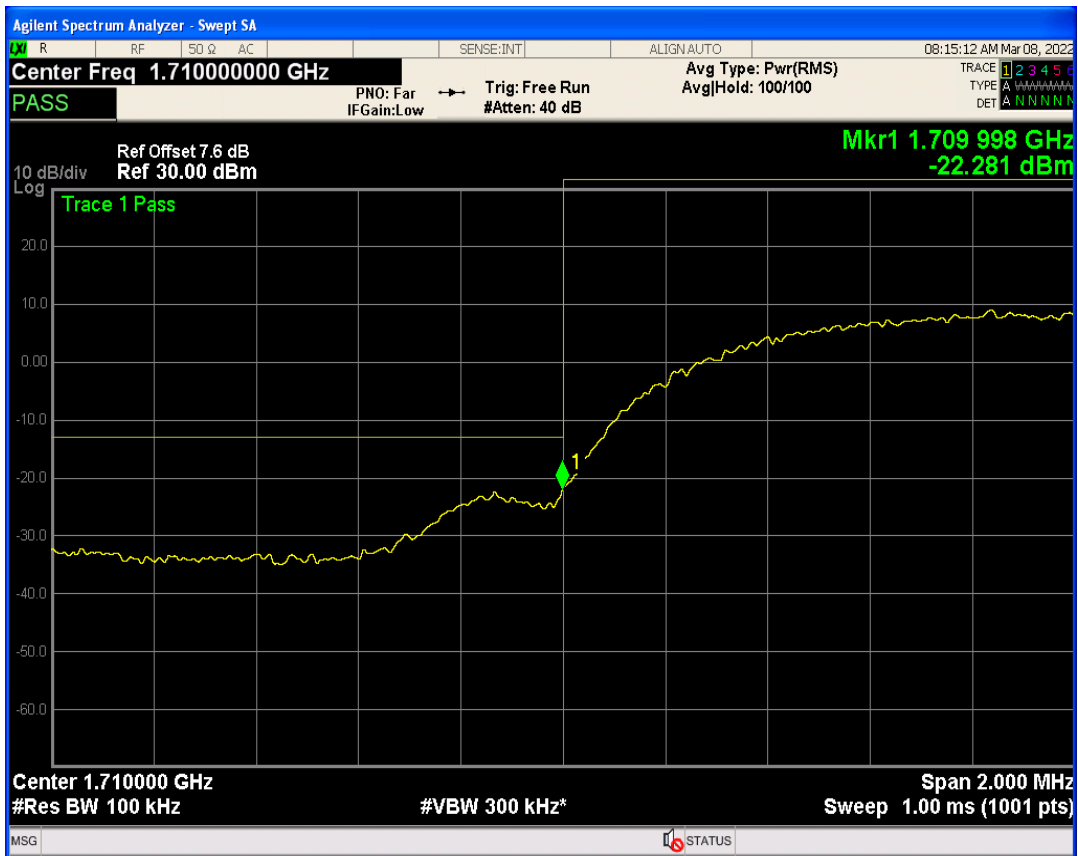

WCDMA Band4 Channel=1312