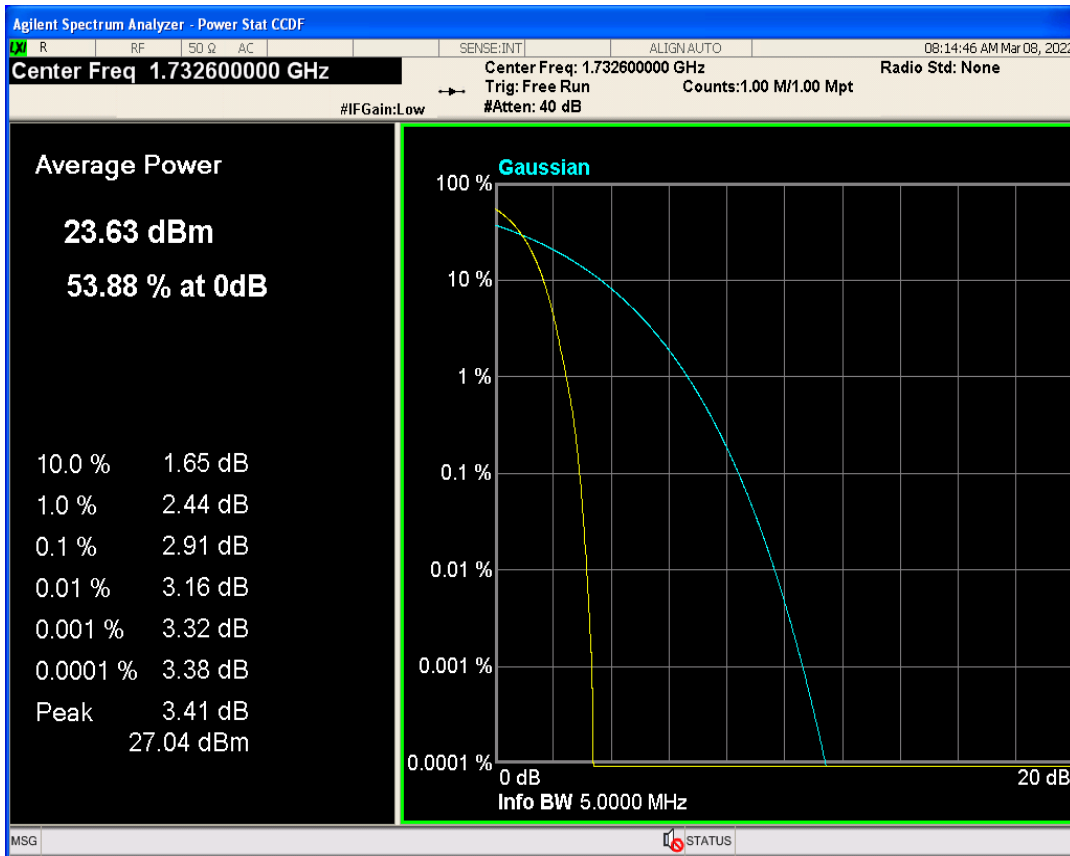

WCDMA Band2 Channel=9262

WCDMA Band2 Channel=9538

WCDMA Band2 Channel=9400

WCDMA Band4 Channel=1413

WCDMA Band4 Channel=1312

WCDMA Band4 Channel=1513

WCDMA Band5 Channel=4132

WCDMA Band5 Channel=4182