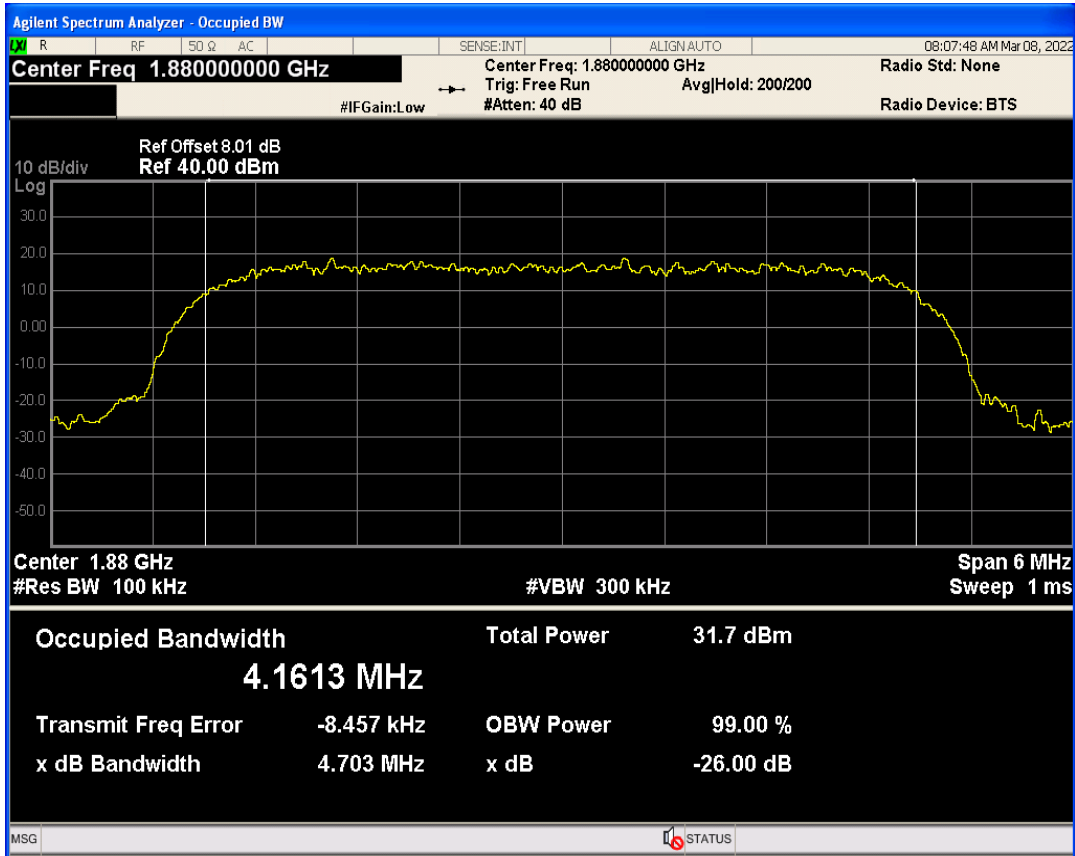

WCDMA Band5 Channel=4233

3 Occupied bandwidth

Band	Channel	Frequency (MHz)	99% OBW (kHz)	-26dB EBW (kHz)	Verdict
WCDMA Band2	9262	1852.4	4200.798	4700.761	PASS
WCDMA Band2	9400	1880	4161.340	4702.691	PASS
WCDMA Band2	9538	1907.6	4169.461	4723.435	PASS
WCDMA Band4	1312	1712.4	4173.447	4694.756	PASS
WCDMA Band4	1413	1732.6	4172.688	4713.527	PASS
WCDMA Band4	1513	1752.6	4172.412	4715.334	PASS
WCDMA Band5	4132	826.4	4188.639	4724.658	PASS
WCDMA Band5	4182	836.4	4167.389	4701.102	PASS
WCDMA Band5	4233	846.6	4178.116	4703.196	PASS

WCDMA Band2 Channel=9262

WCDMA Band2 Channel=9400

WCDMA Band2 Channel=9538

WCDMA Band4 Channel=1312

WCDMA Band4 Channel=1513

WCDMA Band4 Channel=1413

WCDMA Band5 Channel=4132

WCDMA Band5 Channel=4233