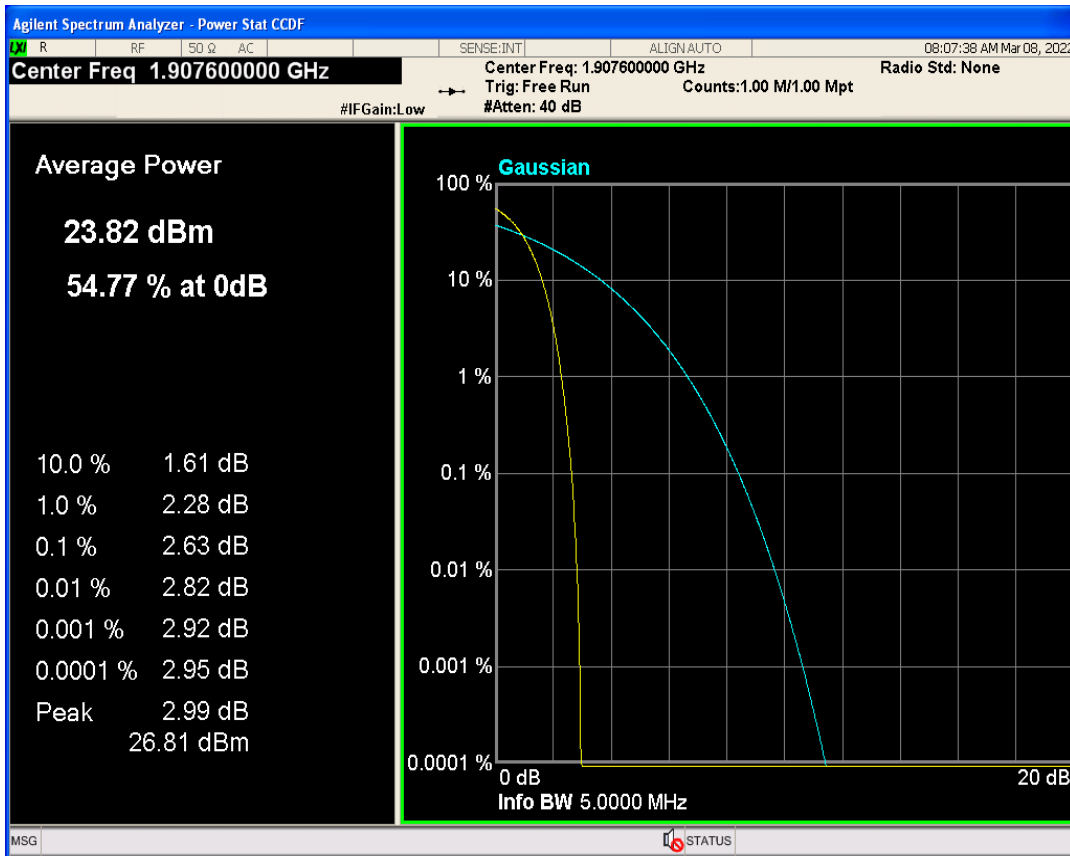

WCDMA Band2 Channel=9538