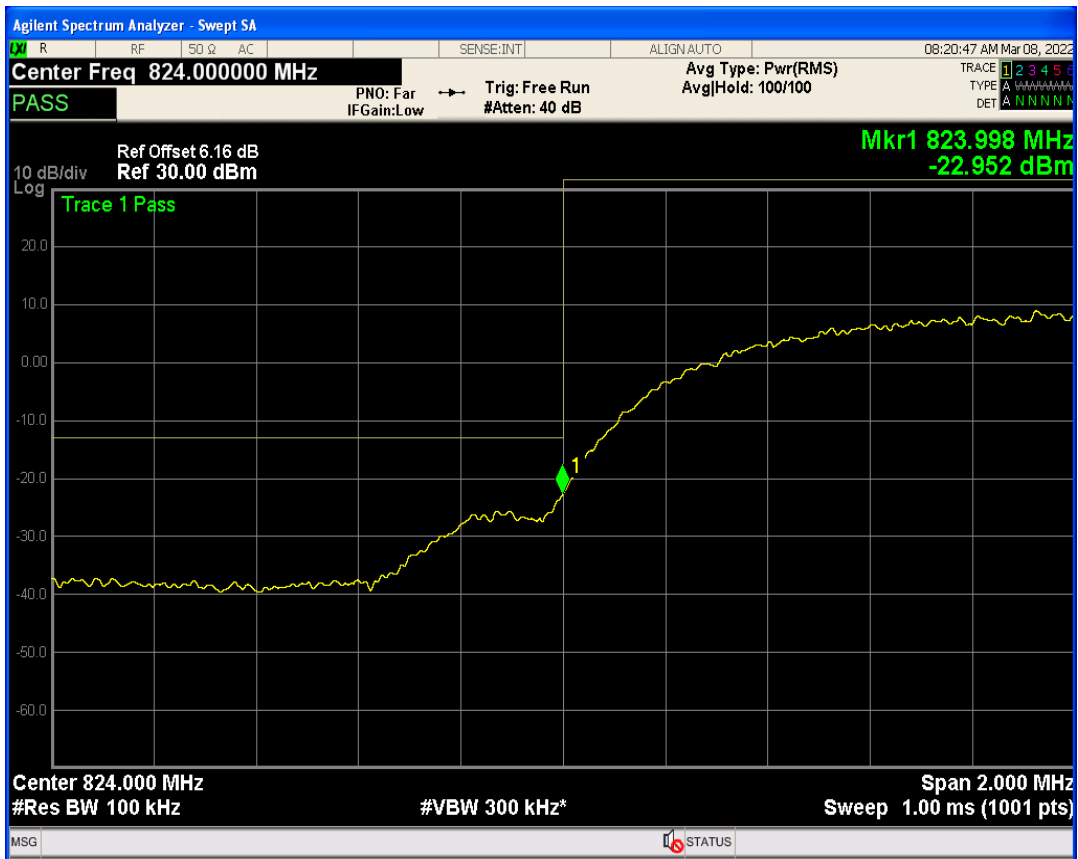

WCDMA Band2 Channel=9262

WCDMA Band2 Channel=9538

WCDMA Band4 Channel=1312

WCDMA Band4 Channel=1513

WCDMA Band5 Channel=4233

WCDMA Band5 Channel=4132

5 Out-of-band emissions

Band	Channel	Frequency (MHz)	Spur Freq (MHz)	Spur Level (dBm)	Limit (dBm)	Verdict
WCDMA Band2	9262	1852.4	19032.45	-23.67	-13	PASS
WCDMA Band2	9400	1880	19959.56	-23.57	-13	PASS
WCDMA Band2	9538	1907.6	18065.91	-23.75	-13	PASS
WCDMA Band4	1312	1712.4	17976.54	-24.14	-13	PASS
WCDMA Band4	1413	1732.6	19951.07	-24.15	-13	PASS
WCDMA Band4	1513	1752.6	17803.30	-24.05	-13	PASS
WCDMA Band5	4132	826.4	3142.63	-29.30	-13	PASS
WCDMA Band5	4182	836.4	3164.07	-29.41	-13	PASS
WCDMA Band5	4233	846.6	3268.01	-30.04	-13	PASS

WCDMA Band2 Channel=9400

WCDMA Band2 Channel=9262

WCDMA Band2 Channel=9538

WCDMA Band4 Channel=1312

WCDMA Band4 Channel=1513

WCDMA Band4 Channel=1413

WCDMA Band5 Channel=4132

WCDMA Band5 Channel=4233