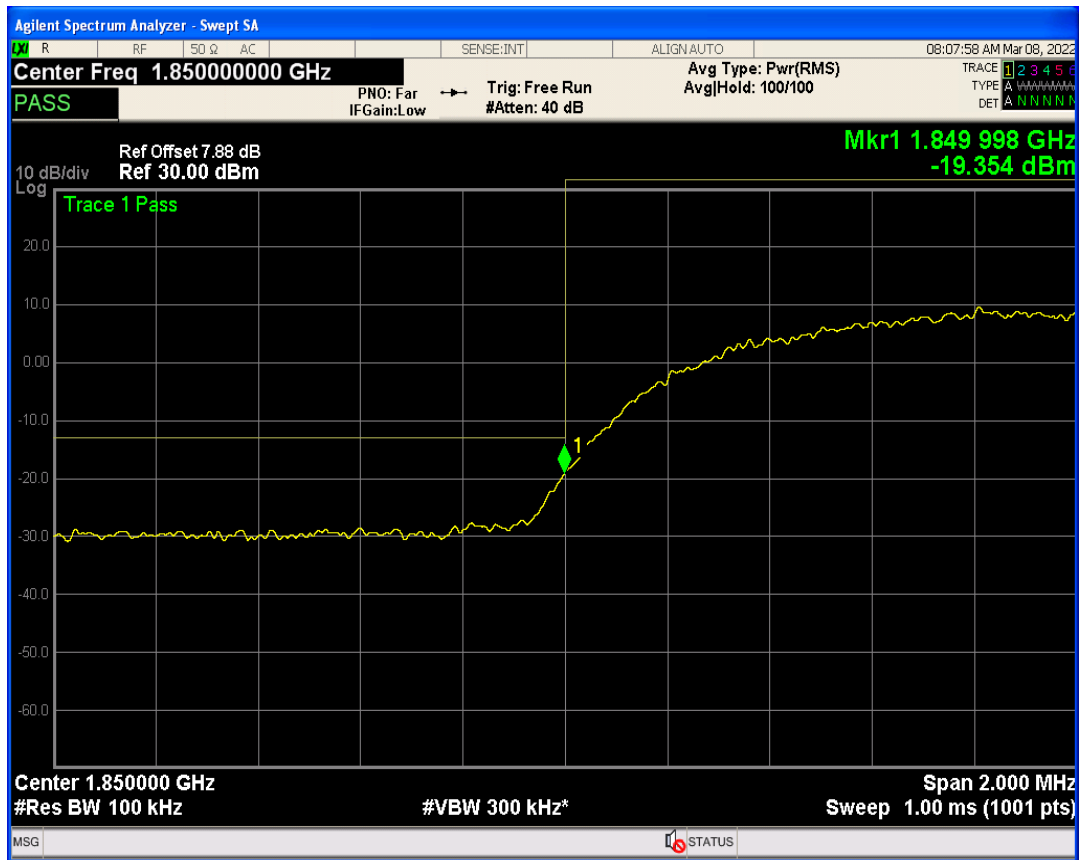

4 Band edge

Band	Channel	Frequency (MHz)	Spur Freq (MHz)	Spur Level (dBm)	Limit (dBm)	Verdict
WCDMA Band2	9262	1852.4	1850.00	-19.35	-13	PASS
WCDMA Band2	9538	1907.6	1910.00	-20.67	-13	PASS
WCDMA Band4	1312	1712.4	1710.00	-22.28	-13	PASS
WCDMA Band4	1513	1752.6	1755.00	-22.54	-13	PASS
WCDMA Band5	4132	826.4	824.00	-22.95	-13	PASS
WCDMA Band5	4233	846.6	849.00	-22.16	-13	PASS

WCDMA Band2 Channel=9262