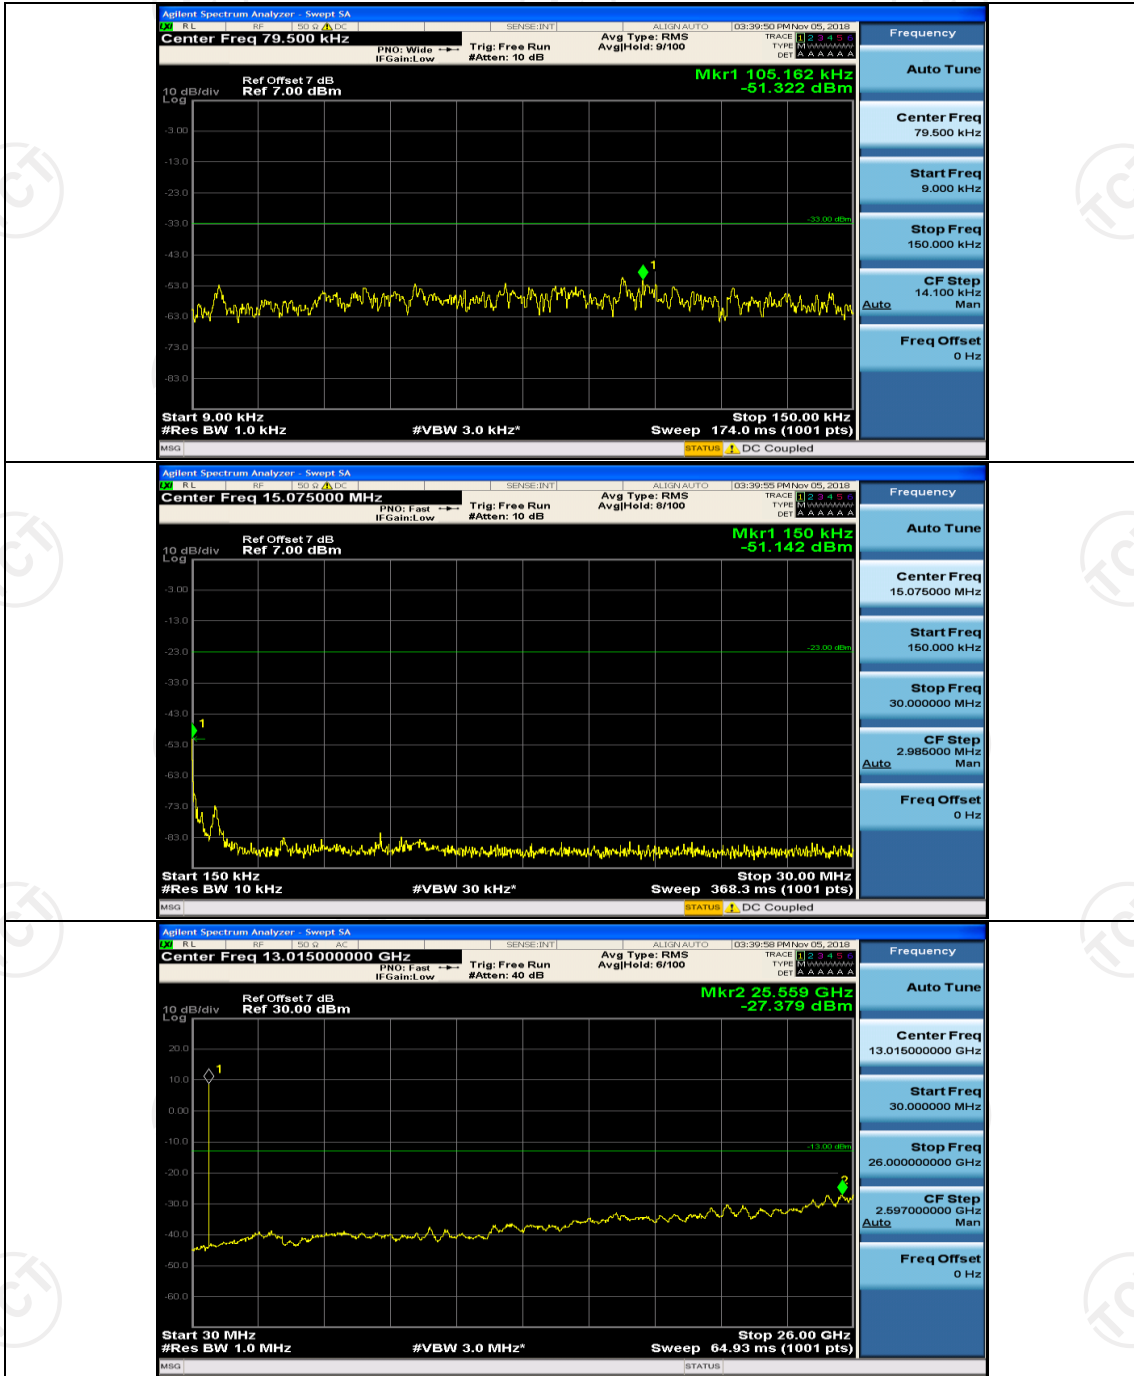

Channel Bandwidth: 10 MHz

Channel Bandwidth: 10 MHz_HCH_QPSK_1RB#49

Channel Bandwidth: 10 MHz_HCH_QPSK_25RB#0

Channel Bandwidth: 10 MHz_HCH_QPSK_25RB#12

Channel Bandwidth: 10 MHz_LCH_16QAM_1RB#0

Channel Bandwidth: 10 MHz_LCH_16QAM_1RB#24

Channel Bandwidth: 10 MHz_LCH_16QAM_1RB#49

Channel Bandwidth: 10 MHz_LCH_16QAM_25RB#0

Channel Bandwidth: 10 MHz_HCH_16QAM_1RB#49

Appendix E: Conducted Spurious Emission

Test Graphs

Channel Bandwidth: 5 MHz

(Channel Bandwidth: 5 MHz)_MCH_QPSK_1RB#0

(Channel Bandwidth: 5 MHz)_MCH_QPSK_1RB#12

(Channel Bandwidth: 5 MHz)_HCH_QPSK_1RB#0

(Channel Bandwidth: 5 MHz)_HCH_QPSK_1RB#12

(Channel Bandwidth: 5 MHz)_LCH_16QAM_1RB#0