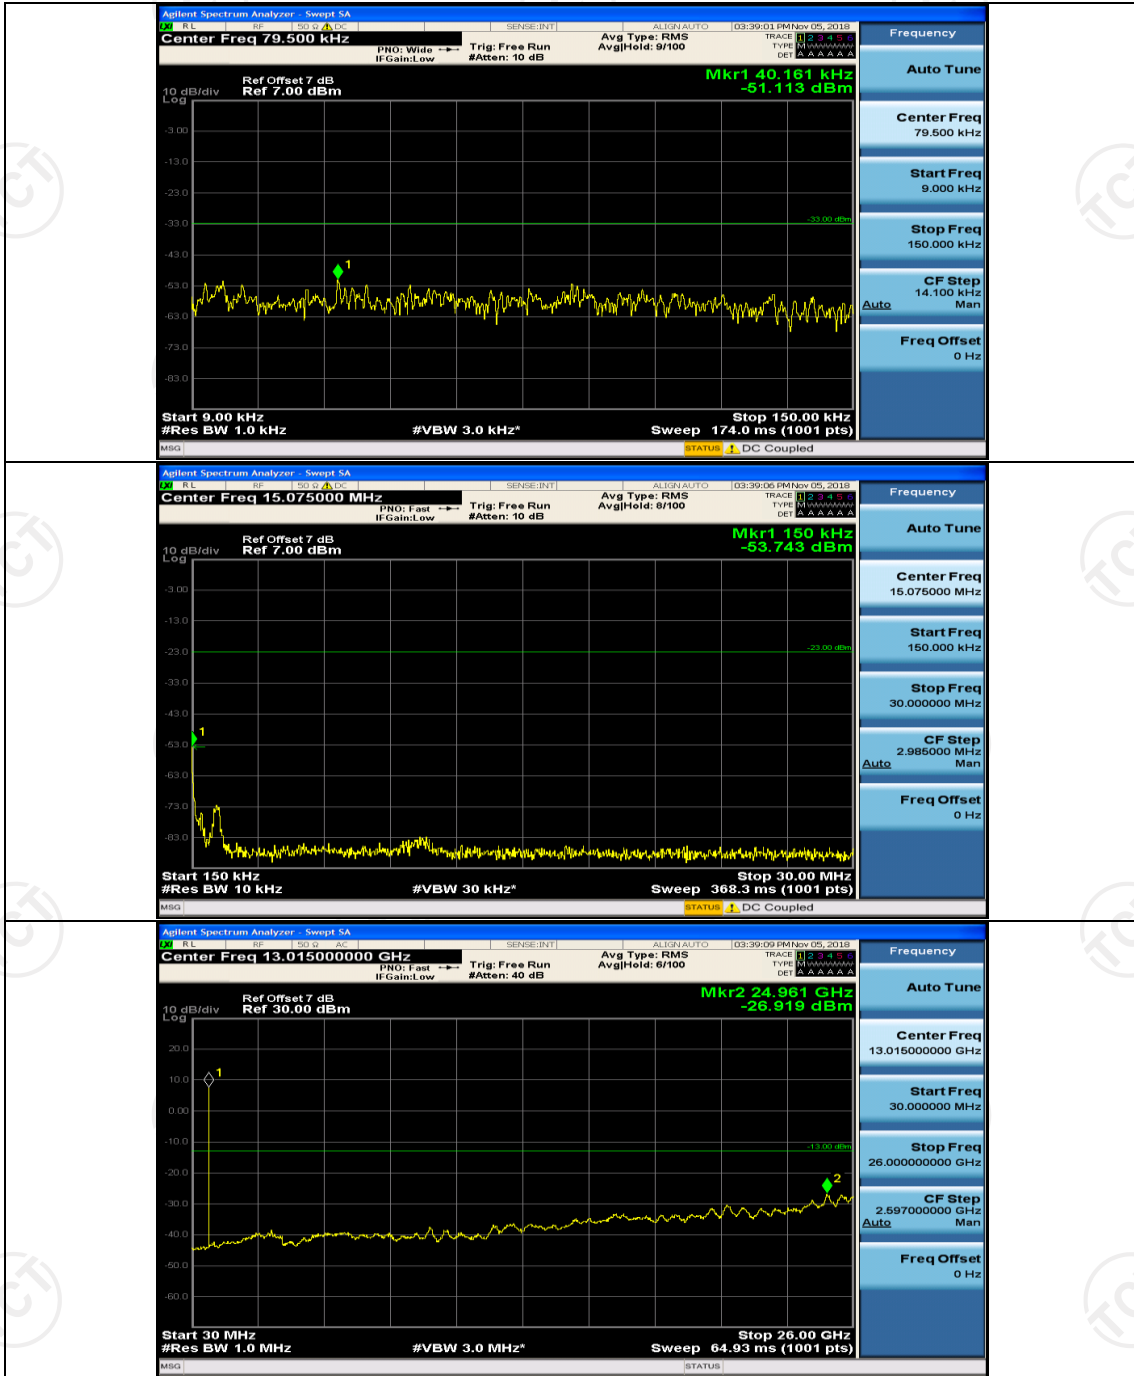

Channel Bandwidth: 10 MHz

Channel Bandwidth: 10 MHz_HCH_QPSK_1RB#49

Channel Bandwidth: 10 MHz_HCH_QPSK_25RB#0

Channel Bandwidth: 10 MHz_HCH_QPSK_25RB#12

Channel Bandwidth: 10 MHz_LCH_16QAM_1RB#0

Channel Bandwidth: 10 MHz_LCH_16QAM_1RB#24

Channel Bandwidth: 10 MHz_LCH_16QAM_1RB#49

Channel Bandwidth: 10 MHz_LCH_16QAM_25RB#0

Channel Bandwidth: 10 MHz_HCH_16QAM_1RB#49

Appendix E: Conducted Spurious Emission

Test Graphs

Channel Bandwidth: 5 MHz

(Channel Bandwidth: 5 MHz)_MCH_QPSK_1RB#0

(Channel Bandwidth: 5 MHz)_MCH_QPSK_1RB#12

(Channel Bandwidth: 5 MHz)_HCH_QPSK_1RB#0

(Channel Bandwidth: 5 MHz)_HCH_QPSK_1RB#12

(Channel Bandwidth: 5 MHz)_LCH_16QAM_1RB#0

(Channel Bandwidth: 5 MHz)_LCH_16QAM_1RB#12

(Channel Bandwidth: 5 MHz)_MCH_16QAM_1RB#0

(Channel Bandwidth: 5 MHz)_MCH_16QAM_1RB#12

Channel Bandwidth: 10 MHz