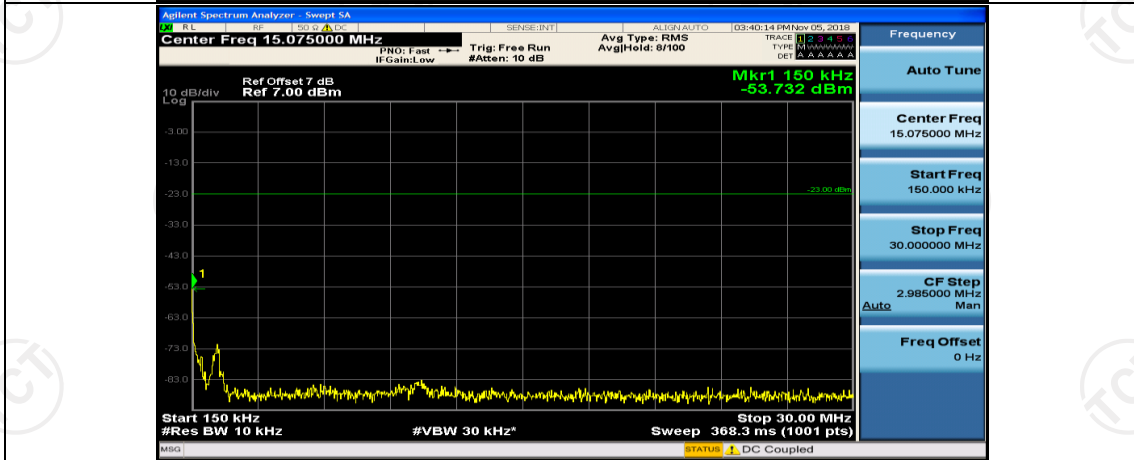

(Channel Bandwidth: 5 MHz)_MCH_16QAM_1RB#0

(Channel Bandwidth: 5 MHz)_MCH_16QAM_1RB#12