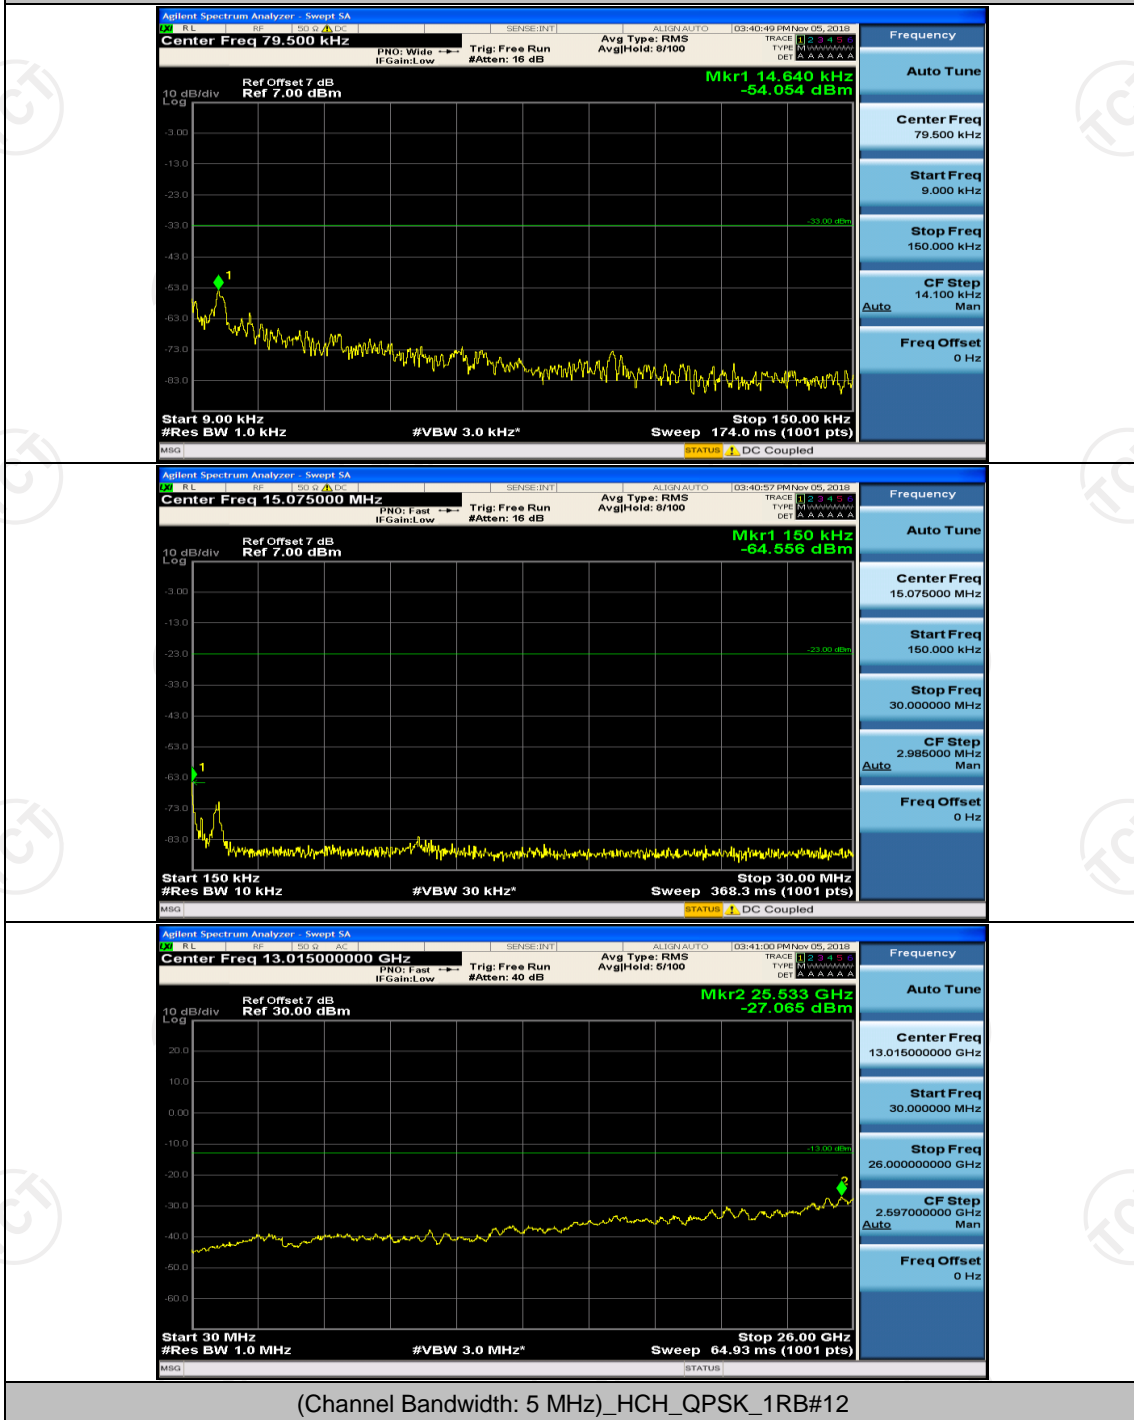

Channel Bandwidth: 10 MHz

Channel Bandwidth: 10 MHz_HCH_QPSK_1RB#49

Channel Bandwidth: 10 MHz_HCH_QPSK_25RB#0

Channel Bandwidth: 10 MHz_HCH_QPSK_25RB#12

Channel Bandwidth: 10 MHz_LCH_16QAM_1RB#0

Channel Bandwidth: 10 MHz_LCH_16QAM_1RB#24

Channel Bandwidth: 10 MHz_LCH_16QAM_1RB#49

Channel Bandwidth: 10 MHz_LCH_16QAM_25RB#0

Channel Bandwidth: 10 MHz_HCH_16QAM_1RB#49

Appendix E: Conducted Spurious Emission

Test Graphs

Channel Bandwidth: 5 MHz

(Channel Bandwidth: 5 MHz)_MCH_QPSK_1RB#0

(Channel Bandwidth: 5 MHz)_MCH_QPSK_1RB#12

(Channel Bandwidth: 5 MHz)_HCH_QPSK_1RB#0

(Channel Bandwidth: 5 MHz)_HCH_QPSK_1RB#12

(Channel Bandwidth: 5 MHz)_LCH_16QAM_1RB#0

(Channel Bandwidth: 5 MHz)_LCH_16QAM_1RB#12

(Channel Bandwidth: 5 MHz)_MCH_16QAM_1RB#0

(Channel Bandwidth: 5 MHz)_MCH_16QAM_1RB#12

Channel Bandwidth: 10 MHz