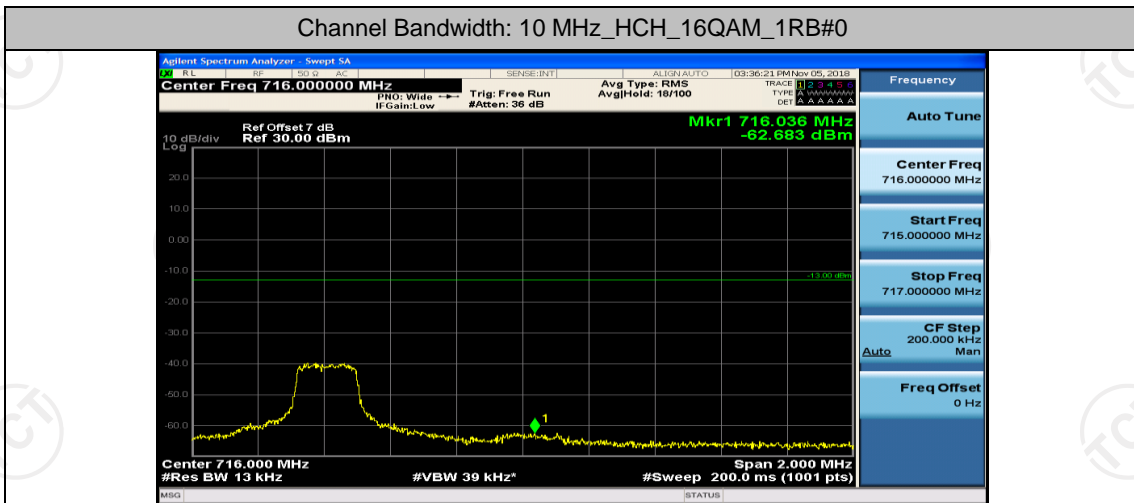

Channel Bandwidth: 10 MHz

Channel Bandwidth: 10 MHz_HCH_QPSK_1RB#49

Channel Bandwidth: 10 MHz_HCH_QPSK_25RB#0

Channel Bandwidth: 10 MHz_HCH_QPSK_25RB#12

Channel Bandwidth: 10 MHz_LCH_16QAM_1RB#0

Channel Bandwidth: 10 MHz_LCH_16QAM_1RB#24

Channel Bandwidth: 10 MHz_LCH_16QAM_1RB#49

Channel Bandwidth: 10 MHz_LCH_16QAM_25RB#0

Channel Bandwidth: 10 MHz_HCH_16QAM_1RB#49

Appendix E: Conducted Spurious Emission

Test Graphs

Channel Bandwidth: 5 MHz