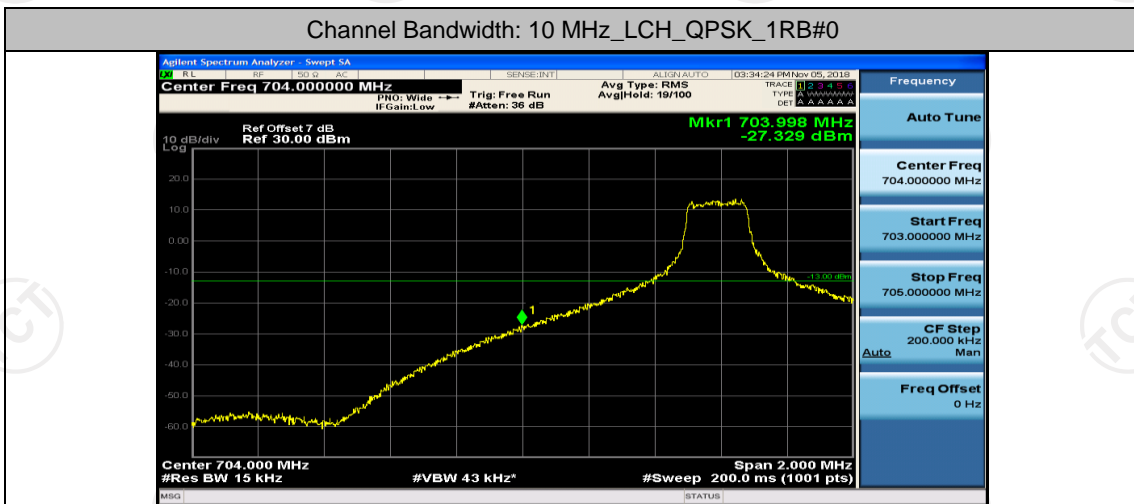

Channel Bandwidth: 10 MHz

Channel Bandwidth: 10 MHz_HCH_QPSK_1RB#49

Channel Bandwidth: 10 MHz_HCH_QPSK_25RB#0

Channel Bandwidth: 10 MHz_HCH_QPSK_25RB#12

Channel Bandwidth: 10 MHz_LCH_16QAM_1RB#0

Channel Bandwidth: 10 MHz_LCH_16QAM_1RB#24

Channel Bandwidth: 10 MHz_LCH_16QAM_1RB#49

Channel Bandwidth: 10 MHz_LCH_16QAM_25RB#0

Channel Bandwidth: 10 MHz_HCH_16QAM_1RB#49

Appendix E: Conducted Spurious Emission

Test Graphs

Channel Bandwidth: 5 MHz