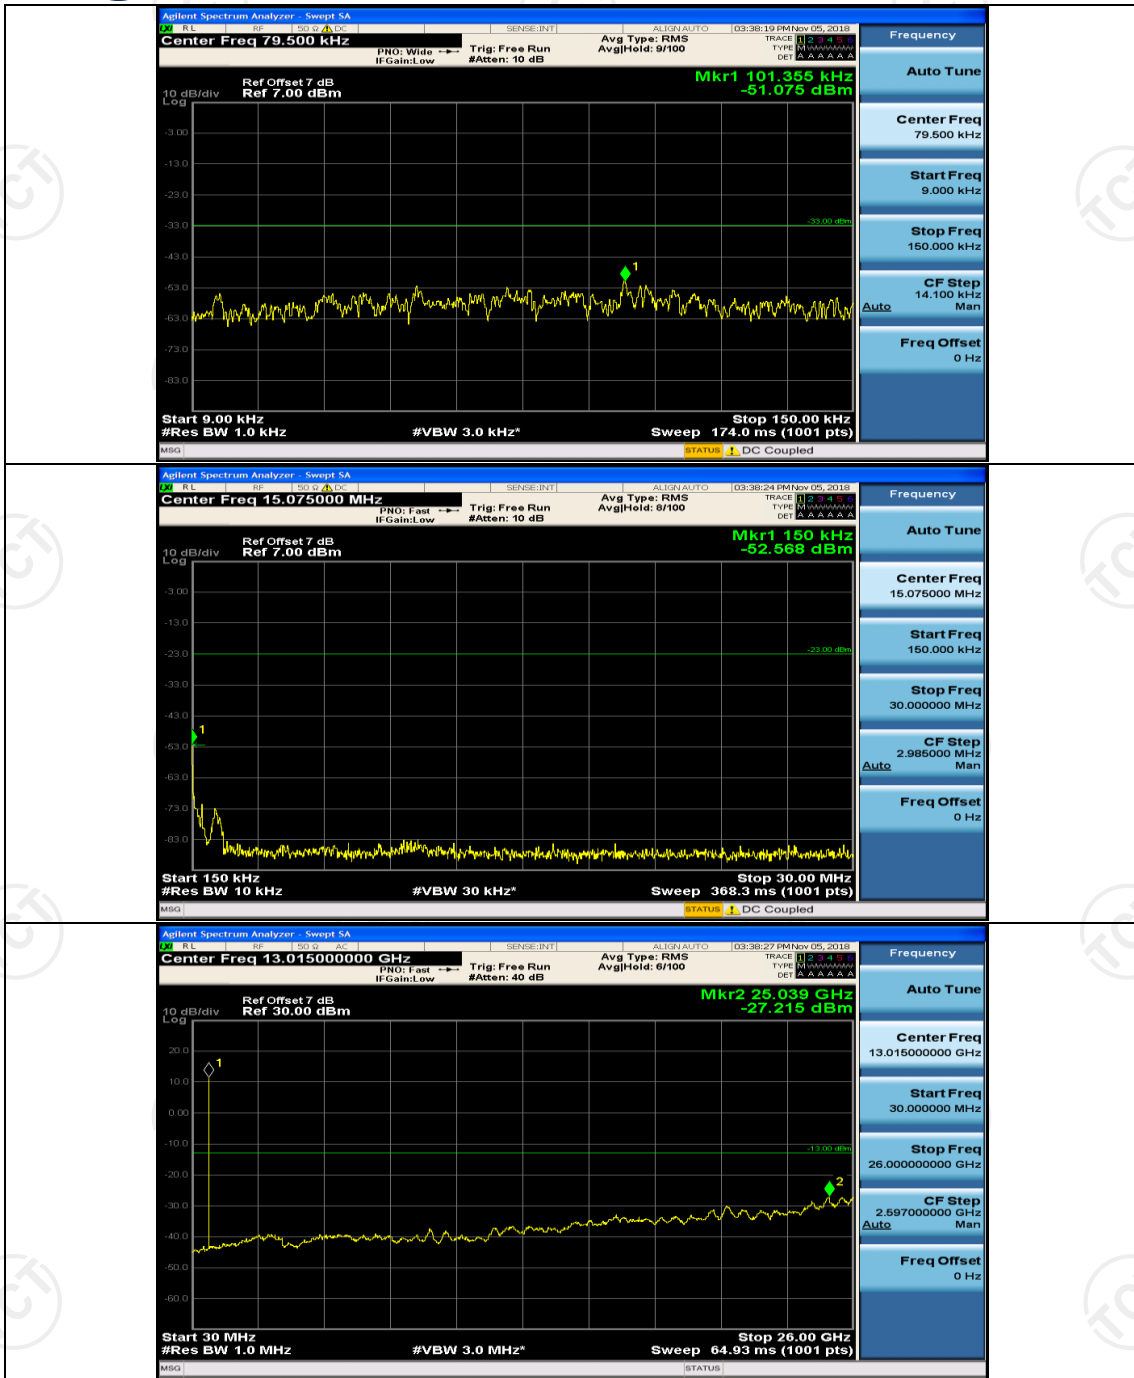

Channel Bandwidth: 10 MHz

Channel Bandwidth: 10 MHz_HCH_QPSK_1RB#49

Channel Bandwidth: 10 MHz_HCH_QPSK_25RB#0

Channel Bandwidth: 10 MHz_HCH_QPSK_25RB#12

Channel Bandwidth: 10 MHz_LCH_16QAM_1RB#0

Channel Bandwidth: 10 MHz_LCH_16QAM_1RB#24

Channel Bandwidth: 10 MHz_LCH_16QAM_1RB#49

Channel Bandwidth: 10 MHz_LCH_16QAM_25RB#0

Channel Bandwidth: 10 MHz_HCH_16QAM_1RB#49

Appendix E: Conducted Spurious Emission

Test Graphs

Channel Bandwidth: 5 MHz

(Channel Bandwidth: 5 MHz)_MCH_QPSK_1RB#0

(Channel Bandwidth: 5 MHz)_MCH_QPSK_1RB#12

(Channel Bandwidth: 5 MHz)_HCH_QPSK_1RB#0

(Channel Bandwidth: 5 MHz)_HCH_QPSK_1RB#12

(Channel Bandwidth: 5 MHz)_LCH_16QAM_1RB#0