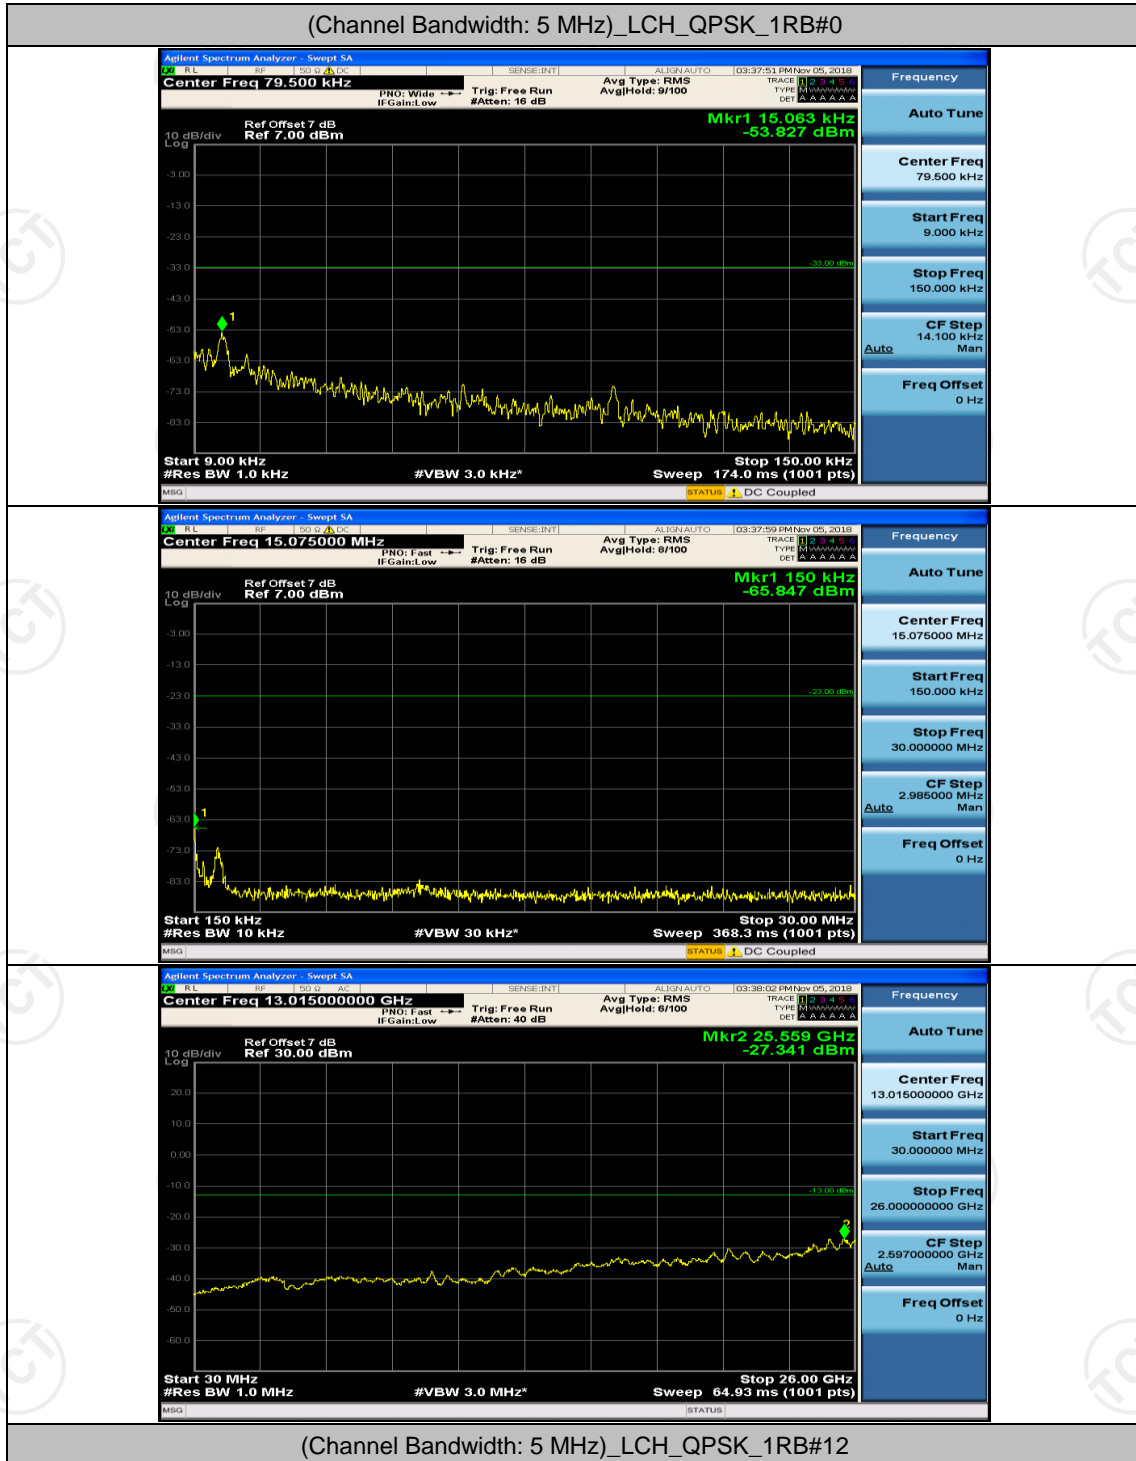

Channel Bandwidth: 10 MHz

Channel Bandwidth: 10 MHz_HCH_QPSK_1RB#49

Channel Bandwidth: 10 MHz_HCH_QPSK_25RB#0

Channel Bandwidth: 10 MHz_HCH_QPSK_25RB#12

Channel Bandwidth: 10 MHz_LCH_16QAM_1RB#0

Channel Bandwidth: 10 MHz_LCH_16QAM_1RB#24

Channel Bandwidth: 10 MHz_LCH_16QAM_1RB#49

Channel Bandwidth: 10 MHz_LCH_16QAM_25RB#0

Channel Bandwidth: 10 MHz_HCH_16QAM_1RB#49

Appendix E: Conducted Spurious Emission

Test Graphs

Channel Bandwidth: 5 MHz

(Channel Bandwidth: 5 MHz)_MCH_QPSK_1RB#0

(Channel Bandwidth: 5 MHz)_MCH_QPSK_1RB#12

(Channel Bandwidth: 5 MHz)_HCH_QPSK_1RB#0

(Channel Bandwidth: 5 MHz)_HCH_QPSK_1RB#12

(Channel Bandwidth: 5 MHz)_LCH_16QAM_1RB#0