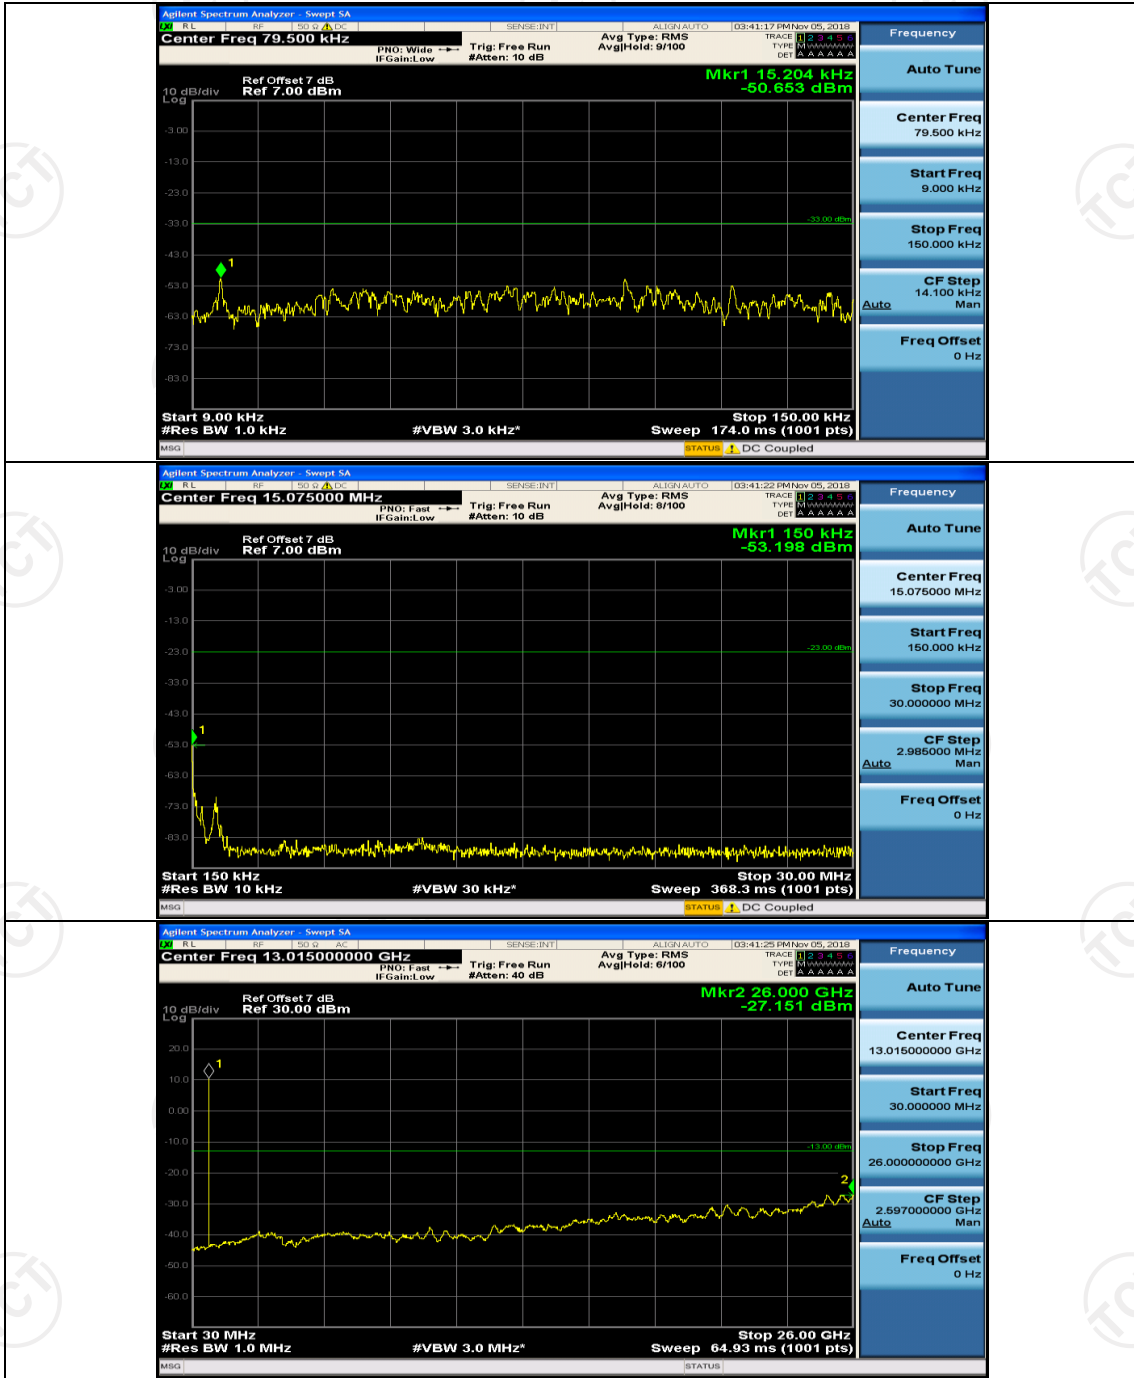

Channel Bandwidth: 10 MHz

Channel Bandwidth: 10 MHz_HCH_QPSK_1RB#49

Channel Bandwidth: 10 MHz_HCH_QPSK_25RB#0

Channel Bandwidth: 10 MHz_HCH_QPSK_25RB#12

Channel Bandwidth: 10 MHz_LCH_16QAM_1RB#0

Channel Bandwidth: 10 MHz_LCH_16QAM_1RB#24

Channel Bandwidth: 10 MHz_LCH_16QAM_1RB#49

Channel Bandwidth: 10 MHz_LCH_16QAM_25RB#0

Channel Bandwidth: 10 MHz_HCH_16QAM_1RB#49

Appendix E: Conducted Spurious Emission

Test Graphs

Channel Bandwidth: 5 MHz

(Channel Bandwidth: 5 MHz)_MCH_QPSK_1RB#0

(Channel Bandwidth: 5 MHz)_MCH_QPSK_1RB#12

(Channel Bandwidth: 5 MHz)_HCH_QPSK_1RB#0

(Channel Bandwidth: 5 MHz)_HCH_QPSK_1RB#12

(Channel Bandwidth: 5 MHz)_LCH_16QAM_1RB#0

(Channel Bandwidth: 5 MHz)_LCH_16QAM_1RB#12

(Channel Bandwidth: 5 MHz)_MCH_16QAM_1RB#0

(Channel Bandwidth: 5 MHz)_MCH_16QAM_1RB#12

Channel Bandwidth: 10 MHz