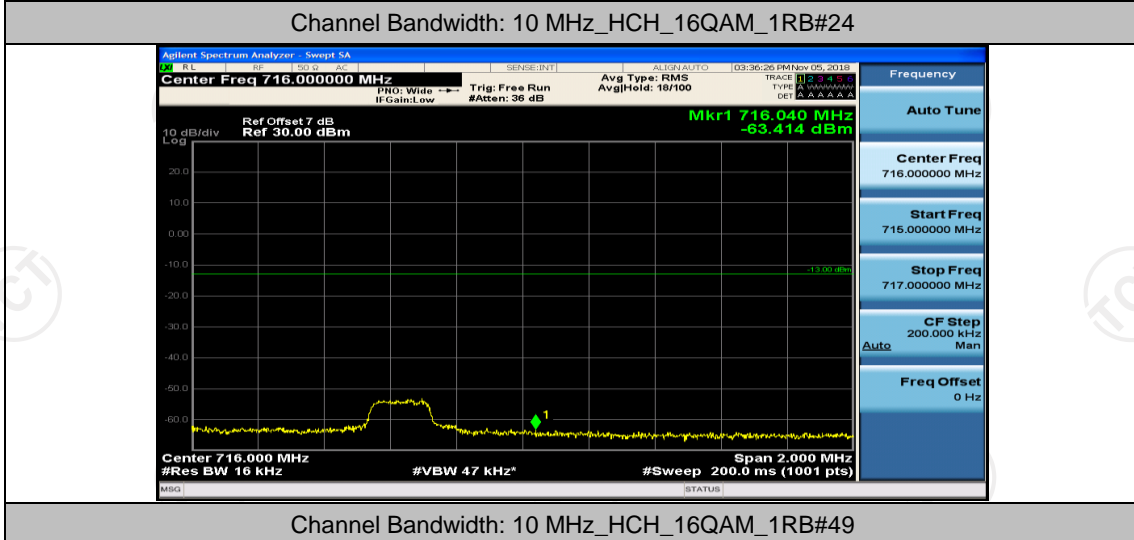

Channel Bandwidth: 10 MHz

Channel Bandwidth: 10 MHz_HCH_QPSK_1RB#49

Channel Bandwidth: 10 MHz_HCH_QPSK_25RB#0

Channel Bandwidth: 10 MHz_HCH_QPSK_25RB#12

Channel Bandwidth: 10 MHz_LCH_16QAM_1RB#0

Channel Bandwidth: 10 MHz_LCH_16QAM_1RB#24

Channel Bandwidth: 10 MHz_LCH_16QAM_1RB#49

Channel Bandwidth: 10 MHz_LCH_16QAM_25RB#0

Channel Bandwidth: 10 MHz_HCH_16QAM_1RB#49

Appendix E: Conducted Spurious Emission

Test Graphs

Channel Bandwidth: 5 MHz