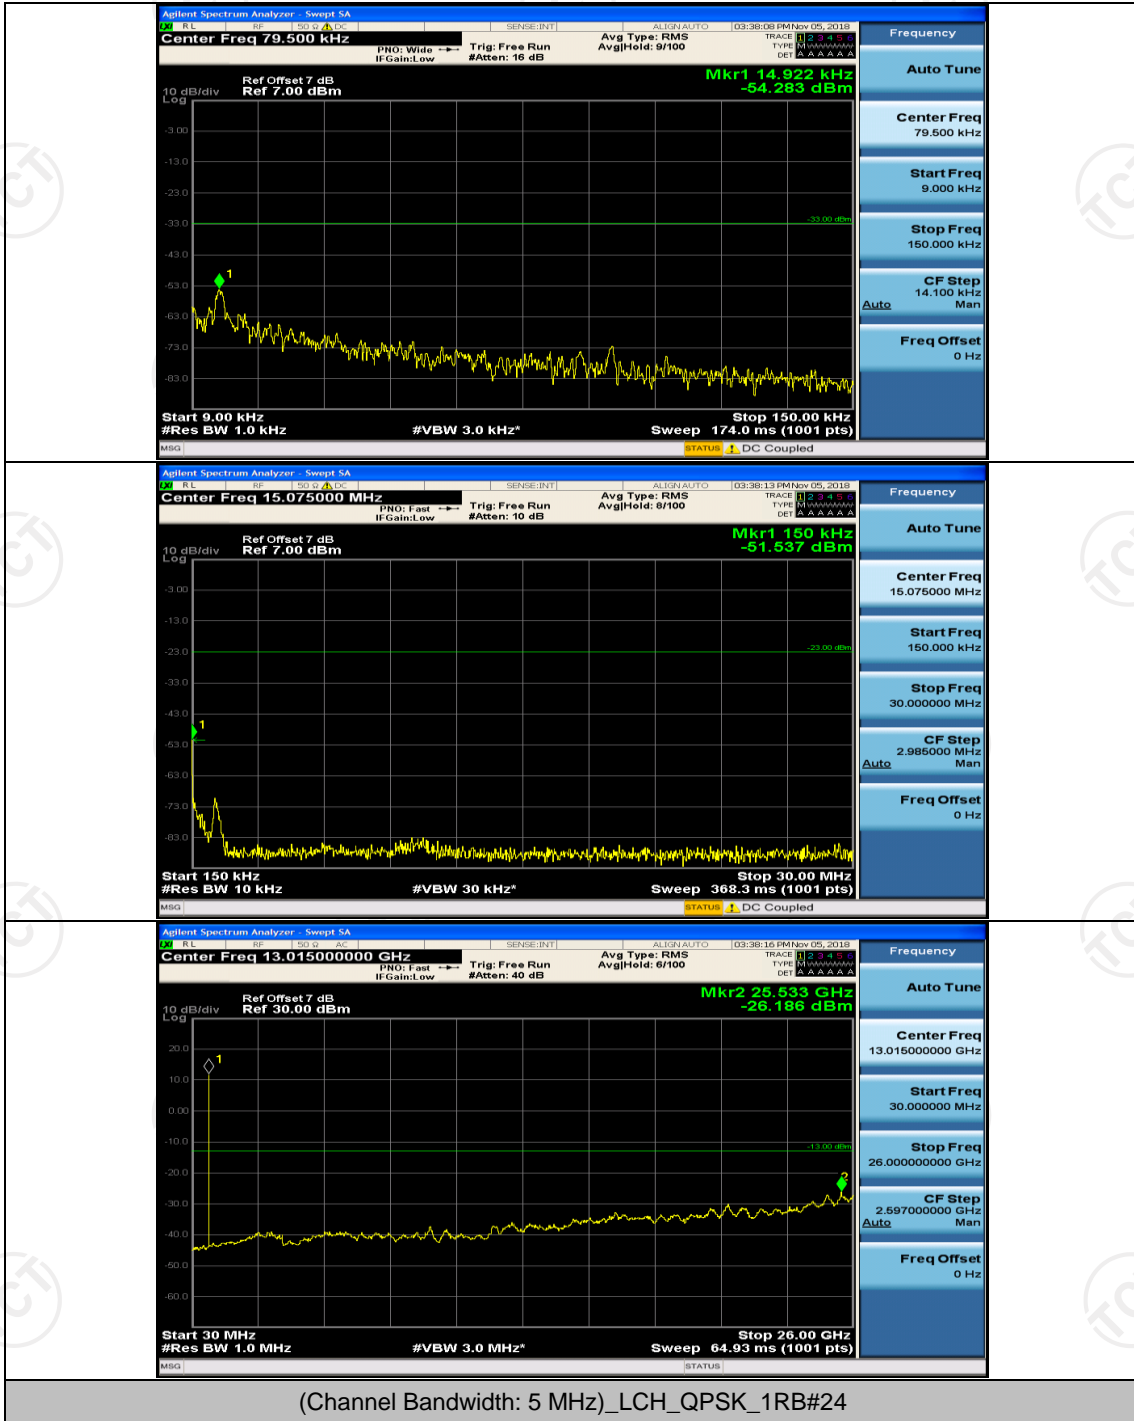

Channel Bandwidth: 10 MHz

Channel Bandwidth: 10 MHz_HCH_QPSK_1RB#49

Channel Bandwidth: 10 MHz_HCH_QPSK_25RB#0

Channel Bandwidth: 10 MHz_HCH_QPSK_25RB#12

Channel Bandwidth: 10 MHz_LCH_16QAM_1RB#0

Channel Bandwidth: 10 MHz_LCH_16QAM_1RB#24

Channel Bandwidth: 10 MHz_LCH_16QAM_1RB#49

Channel Bandwidth: 10 MHz_LCH_16QAM_25RB#0

Channel Bandwidth: 10 MHz_HCH_16QAM_1RB#49

Appendix E: Conducted Spurious Emission

Test Graphs

Channel Bandwidth: 5 MHz

(Channel Bandwidth: 5 MHz)_MCH_QPSK_1RB#0

(Channel Bandwidth: 5 MHz)_MCH_QPSK_1RB#12

(Channel Bandwidth: 5 MHz)_HCH_QPSK_1RB#0

(Channel Bandwidth: 5 MHz)_HCH_QPSK_1RB#12

(Channel Bandwidth: 5 MHz)_LCH_16QAM_1RB#0