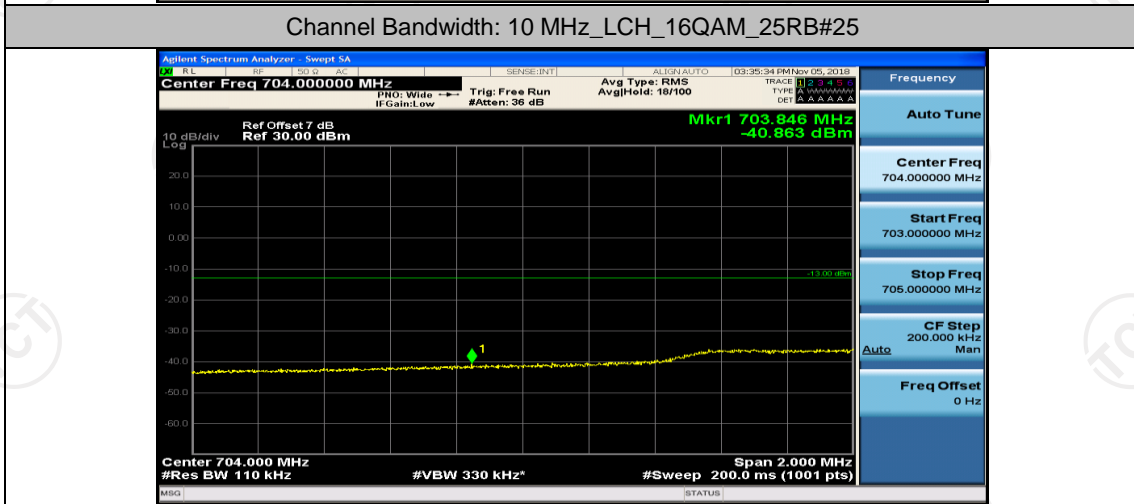

Channel Bandwidth: 10 MHz

Channel Bandwidth: 10 MHz_HCH_QPSK_1RB#49

Channel Bandwidth: 10 MHz_HCH_QPSK_25RB#0

Channel Bandwidth: 10 MHz_HCH_QPSK_25RB#12

Channel Bandwidth: 10 MHz_LCH_16QAM_1RB#0

Channel Bandwidth: 10 MHz_LCH_16QAM_1RB#24

Channel Bandwidth: 10 MHz_LCH_16QAM_1RB#49

Channel Bandwidth: 10 MHz_LCH_16QAM_25RB#0

Channel Bandwidth: 10 MHz_HCH_16QAM_1RB#49

Appendix E: Conducted Spurious Emission

Test Graphs

Channel Bandwidth: 5 MHz