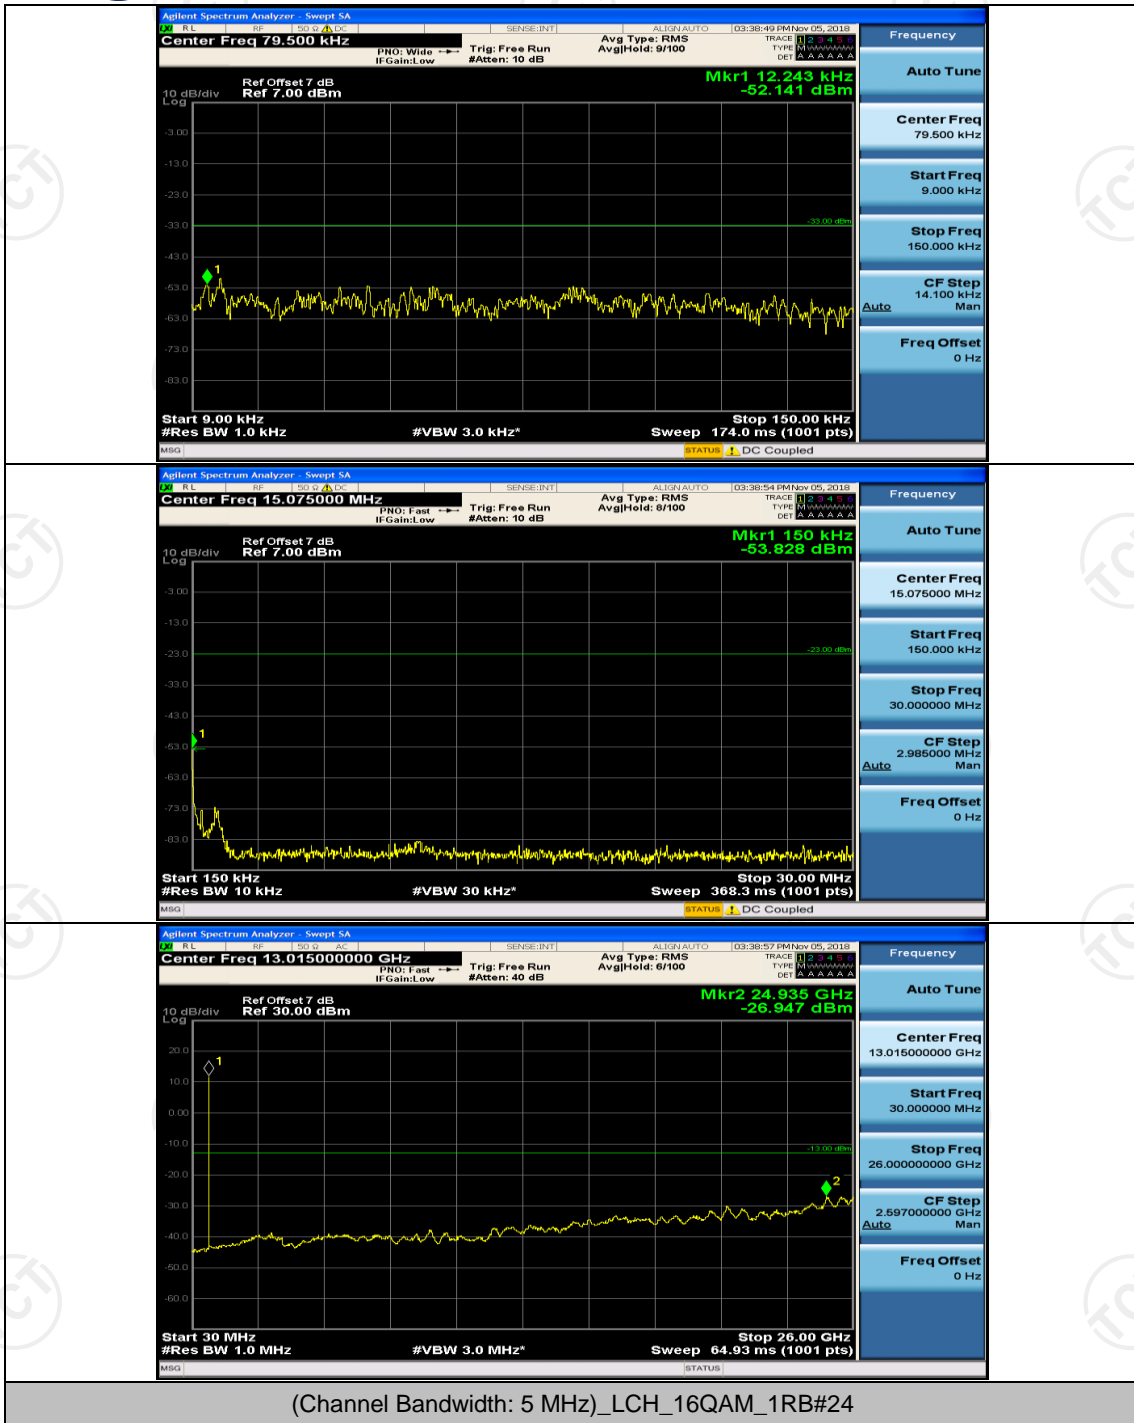

Channel Bandwidth: 10 MHz

Channel Bandwidth: 10 MHz_HCH_QPSK_1RB#49

Channel Bandwidth: 10 MHz_HCH_QPSK_25RB#0

Channel Bandwidth: 10 MHz_HCH_QPSK_25RB#12

Channel Bandwidth: 10 MHz_LCH_16QAM_1RB#0

Channel Bandwidth: 10 MHz_LCH_16QAM_1RB#24

Channel Bandwidth: 10 MHz_LCH_16QAM_1RB#49

Channel Bandwidth: 10 MHz_LCH_16QAM_25RB#0

Channel Bandwidth: 10 MHz_HCH_16QAM_1RB#49

Appendix E: Conducted Spurious Emission

Test Graphs

Channel Bandwidth: 5 MHz

(Channel Bandwidth: 5 MHz)_MCH_QPSK_1RB#0

(Channel Bandwidth: 5 MHz)_MCH_QPSK_1RB#12

(Channel Bandwidth: 5 MHz)_HCH_QPSK_1RB#0

(Channel Bandwidth: 5 MHz)_HCH_QPSK_1RB#12

(Channel Bandwidth: 5 MHz)_LCH_16QAM_1RB#0

(Channel Bandwidth: 5 MHz)_LCH_16QAM_1RB#12

(Channel Bandwidth: 5 MHz)_MCH_16QAM_1RB#0

(Channel Bandwidth: 5 MHz)_MCH_16QAM_1RB#12

Channel Bandwidth: 10 MHz