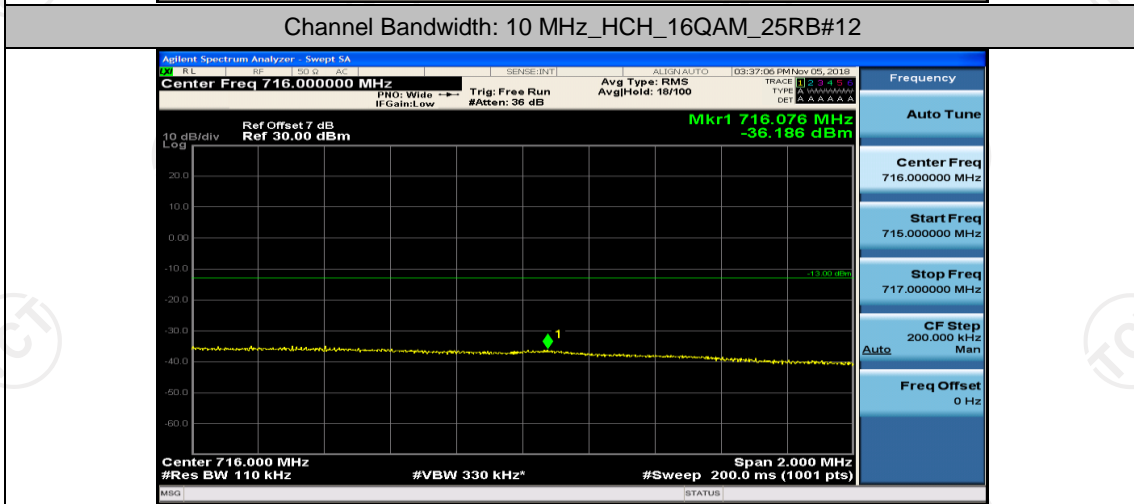

Channel Bandwidth: 10 MHz_LCH_16QAM_1RB#49

Channel Bandwidth: 10 MHz_LCH_16QAM_25RB#0

Channel Bandwidth: 10 MHz_HCH_16QAM_1RB#49

Appendix E: Conducted Spurious Emission

Test Graphs

Channel Bandwidth: 5 MHz