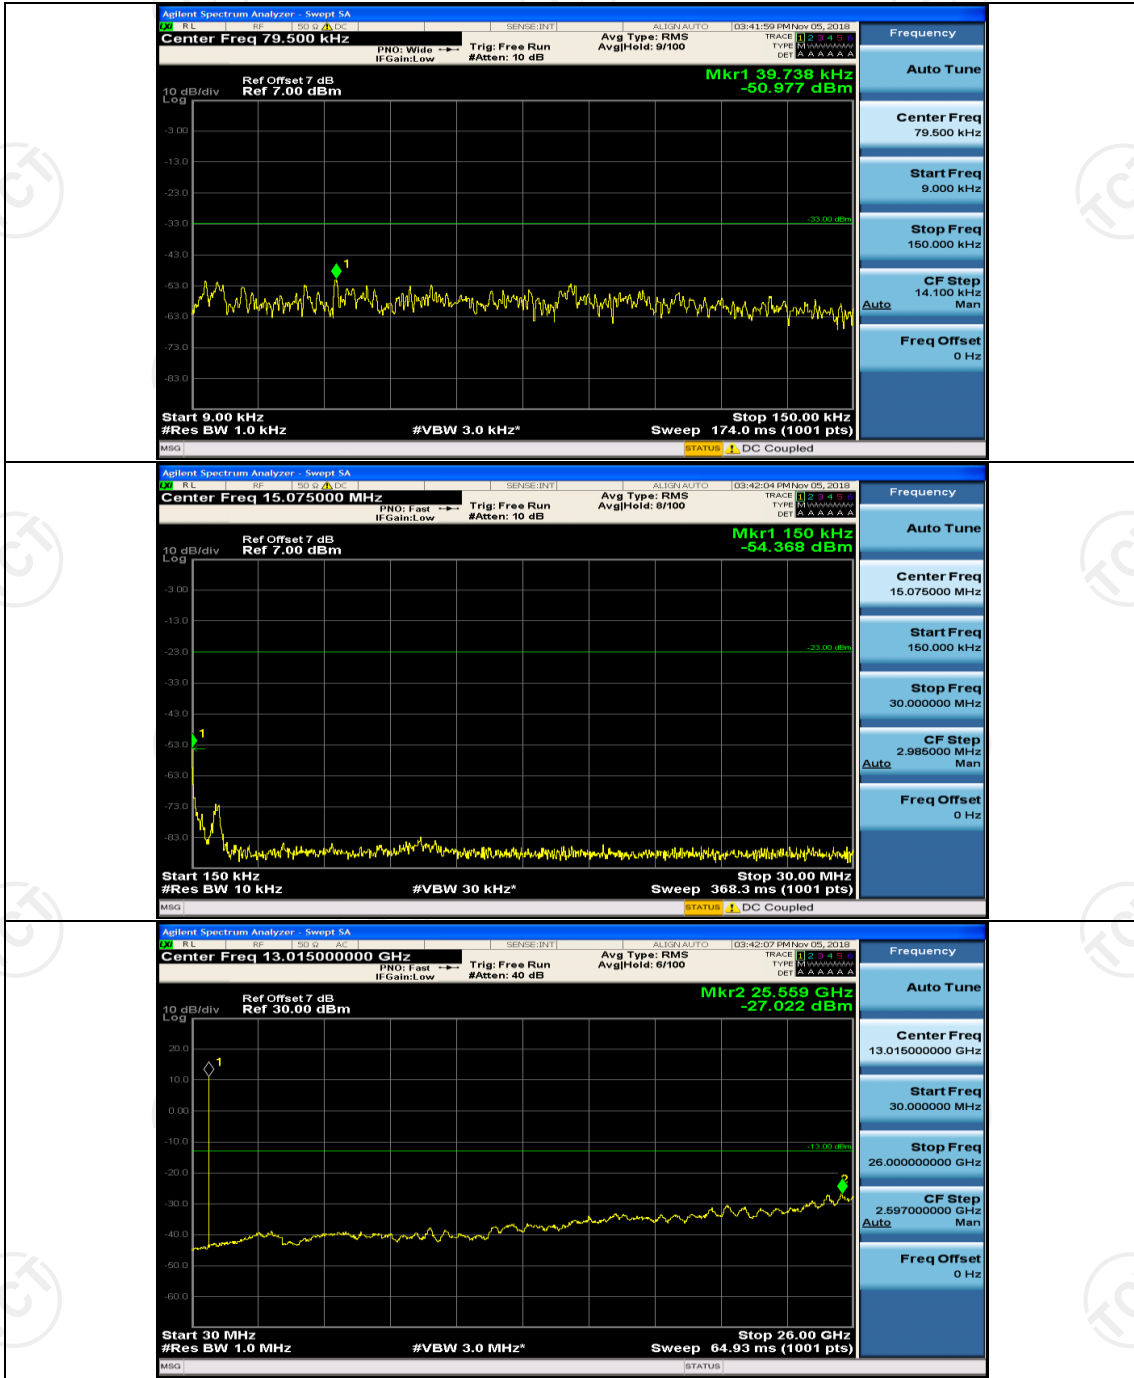

Channel Bandwidth: 10 MHz

Channel Bandwidth: 10 MHz_HCH_QPSK_1RB#49

Channel Bandwidth: 10 MHz_HCH_QPSK_25RB#0

Channel Bandwidth: 10 MHz_HCH_QPSK_25RB#12

Channel Bandwidth: 10 MHz_LCH_16QAM_1RB#0

Channel Bandwidth: 10 MHz_LCH_16QAM_1RB#24

Channel Bandwidth: 10 MHz_LCH_16QAM_1RB#49

Channel Bandwidth: 10 MHz_LCH_16QAM_25RB#0

Channel Bandwidth: 10 MHz_HCH_16QAM_1RB#49

Appendix E: Conducted Spurious Emission

Test Graphs

Channel Bandwidth: 5 MHz

(Channel Bandwidth: 5 MHz)_MCH_QPSK_1RB#0

(Channel Bandwidth: 5 MHz)_MCH_QPSK_1RB#12

(Channel Bandwidth: 5 MHz)_HCH_QPSK_1RB#0

(Channel Bandwidth: 5 MHz)_HCH_QPSK_1RB#12

(Channel Bandwidth: 5 MHz)_LCH_16QAM_1RB#0

(Channel Bandwidth: 5 MHz)_LCH_16QAM_1RB#12

(Channel Bandwidth: 5 MHz)_MCH_16QAM_1RB#0

(Channel Bandwidth: 5 MHz)_MCH_16QAM_1RB#12

Channel Bandwidth: 10 MHz