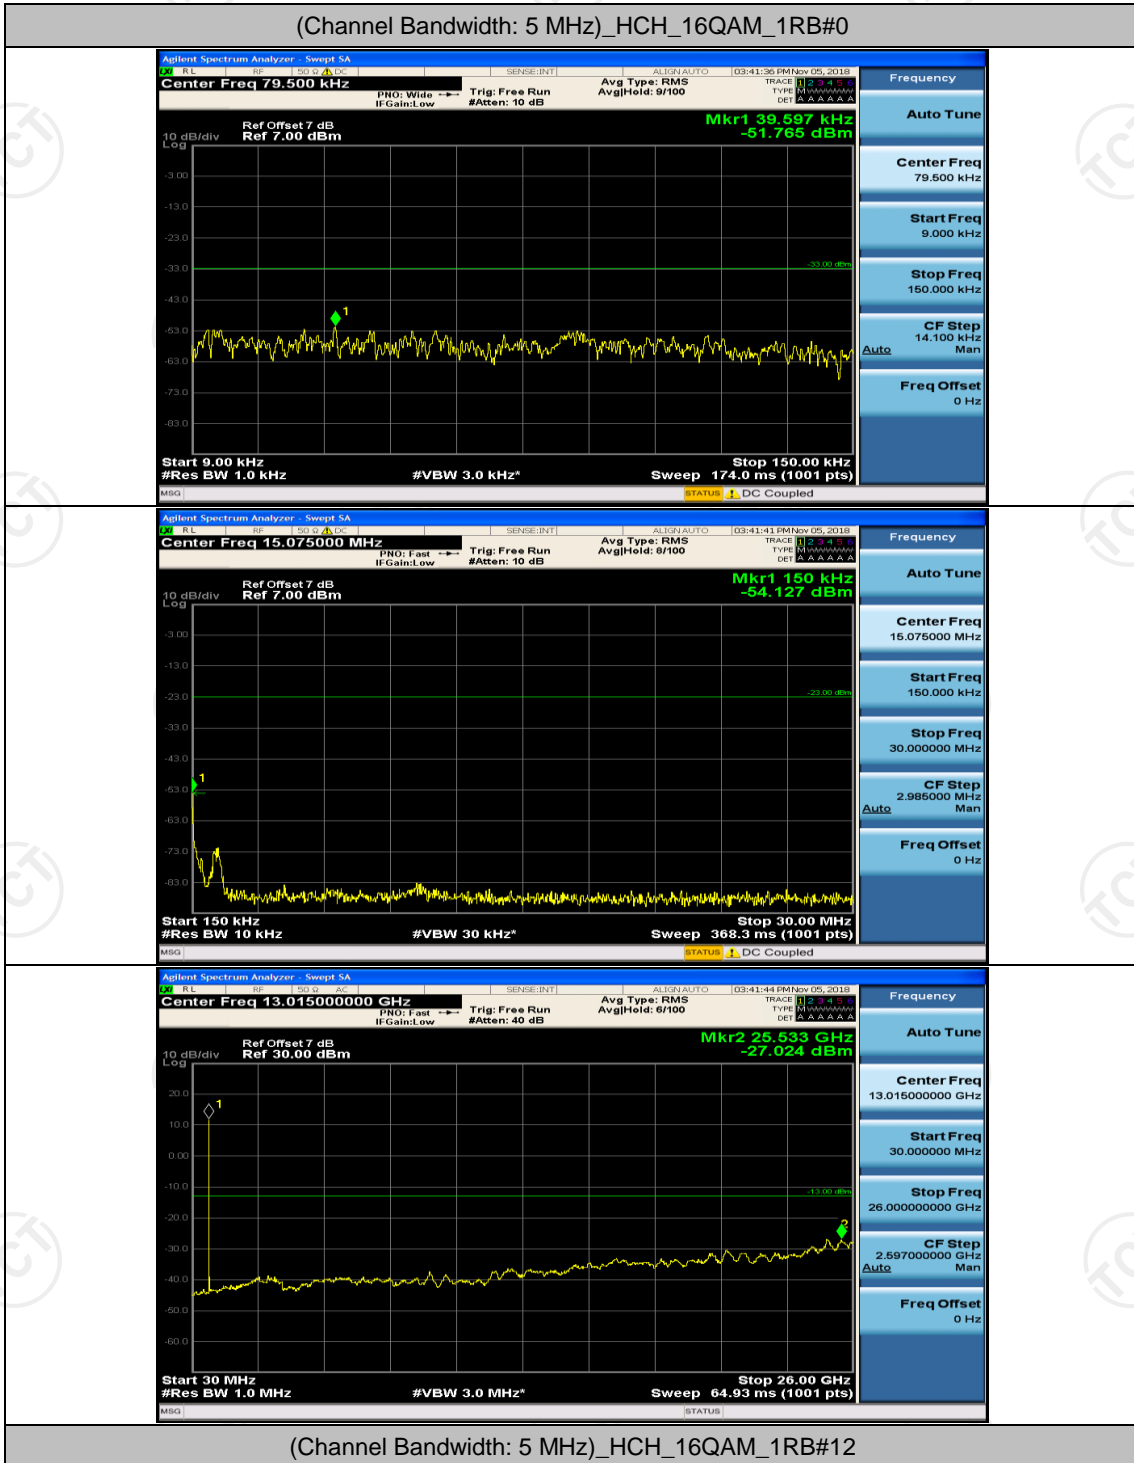

Channel Bandwidth: 10 MHz

Channel Bandwidth: 10 MHz_HCH_QPSK_1RB#49

Channel Bandwidth: 10 MHz_HCH_QPSK_25RB#0

Channel Bandwidth: 10 MHz_HCH_QPSK_25RB#12

Channel Bandwidth: 10 MHz_LCH_16QAM_1RB#0

Channel Bandwidth: 10 MHz_LCH_16QAM_1RB#24

Channel Bandwidth: 10 MHz_LCH_16QAM_1RB#49

Channel Bandwidth: 10 MHz_LCH_16QAM_25RB#0

Channel Bandwidth: 10 MHz_HCH_16QAM_1RB#49

Appendix E: Conducted Spurious Emission

Test Graphs

Channel Bandwidth: 5 MHz

(Channel Bandwidth: 5 MHz)_MCH_QPSK_1RB#0

(Channel Bandwidth: 5 MHz)_MCH_QPSK_1RB#12

(Channel Bandwidth: 5 MHz)_HCH_QPSK_1RB#0

(Channel Bandwidth: 5 MHz)_HCH_QPSK_1RB#12

(Channel Bandwidth: 5 MHz)_LCH_16QAM_1RB#0

(Channel Bandwidth: 5 MHz)_LCH_16QAM_1RB#12

(Channel Bandwidth: 5 MHz)_MCH_16QAM_1RB#0

(Channel Bandwidth: 5 MHz)_MCH_16QAM_1RB#12

Channel Bandwidth: 10 MHz