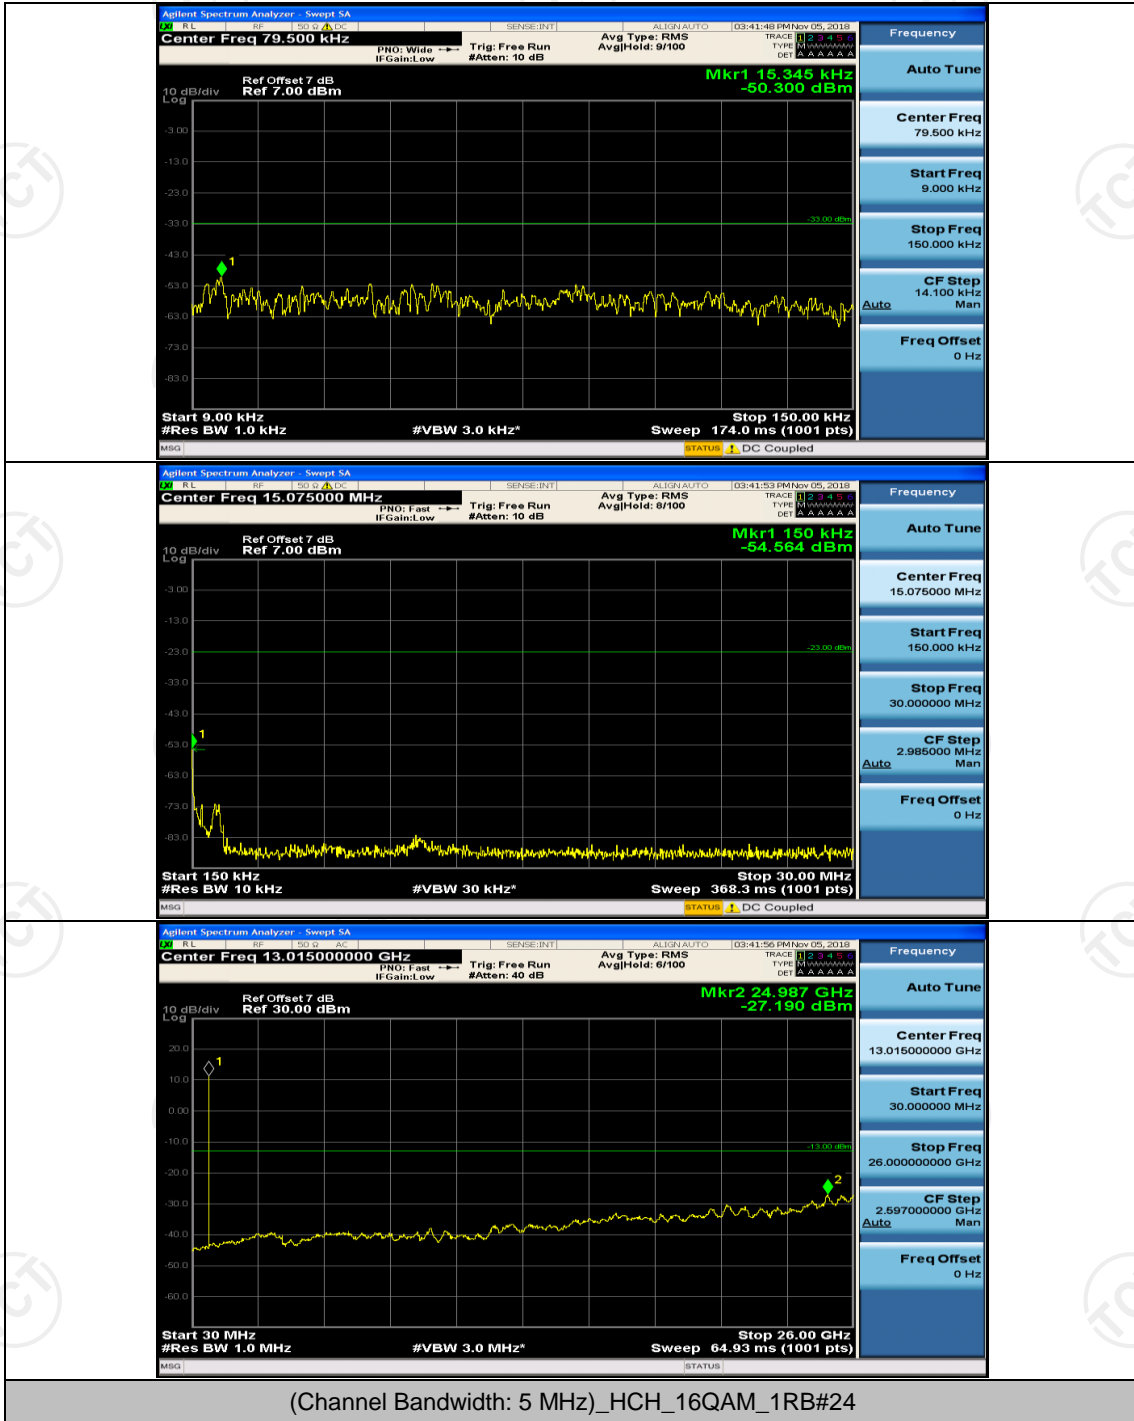

Channel Bandwidth: 10 MHz

Channel Bandwidth: 10 MHz_HCH_QPSK_1RB#49

Channel Bandwidth: 10 MHz_HCH_QPSK_25RB#0

Channel Bandwidth: 10 MHz_HCH_QPSK_25RB#12

Channel Bandwidth: 10 MHz_LCH_16QAM_1RB#0

Channel Bandwidth: 10 MHz_LCH_16QAM_1RB#24

Channel Bandwidth: 10 MHz_LCH_16QAM_1RB#49

Channel Bandwidth: 10 MHz_LCH_16QAM_25RB#0

Channel Bandwidth: 10 MHz_HCH_16QAM_1RB#49

Appendix E: Conducted Spurious Emission

Test Graphs

Channel Bandwidth: 5 MHz

(Channel Bandwidth: 5 MHz)_MCH_QPSK_1RB#0

(Channel Bandwidth: 5 MHz)_MCH_QPSK_1RB#12

(Channel Bandwidth: 5 MHz)_HCH_QPSK_1RB#0

(Channel Bandwidth: 5 MHz)_HCH_QPSK_1RB#12

(Channel Bandwidth: 5 MHz)_LCH_16QAM_1RB#0

(Channel Bandwidth: 5 MHz)_LCH_16QAM_1RB#12

(Channel Bandwidth: 5 MHz)_MCH_16QAM_1RB#0

(Channel Bandwidth: 5 MHz)_MCH_16QAM_1RB#12

Channel Bandwidth: 10 MHz