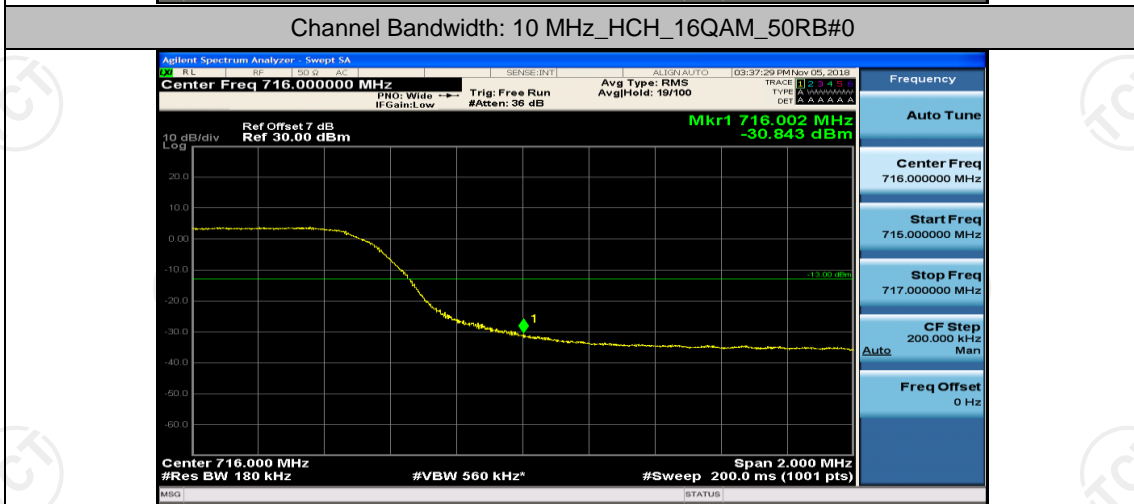

Channel Bandwidth: 10 MHz_LCH_16QAM_1RB#49

Channel Bandwidth: 10 MHz_LCH_16QAM_25RB#0

Channel Bandwidth: 10 MHz_HCH_16QAM_1RB#49

Appendix E: Conducted Spurious Emission

Test Graphs

Channel Bandwidth: 5 MHz