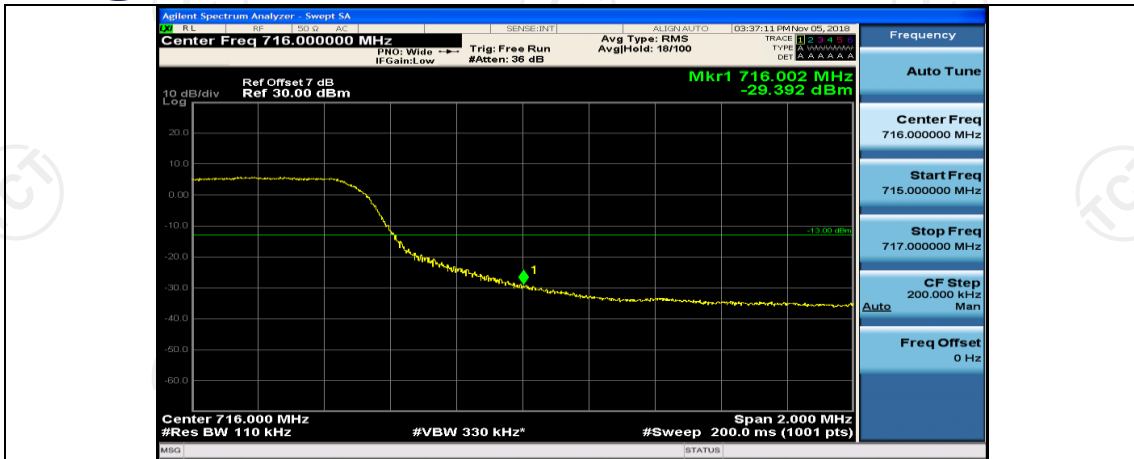

Channel Bandwidth: 10 MHz_LCH_16QAM_1RB#49

Channel Bandwidth: 10 MHz_LCH_16QAM_25RB#0

Channel Bandwidth: 10 MHz_HCH_16QAM_1RB#49

Appendix E: Conducted Spurious Emission

Test Graphs

Channel Bandwidth: 5 MHz