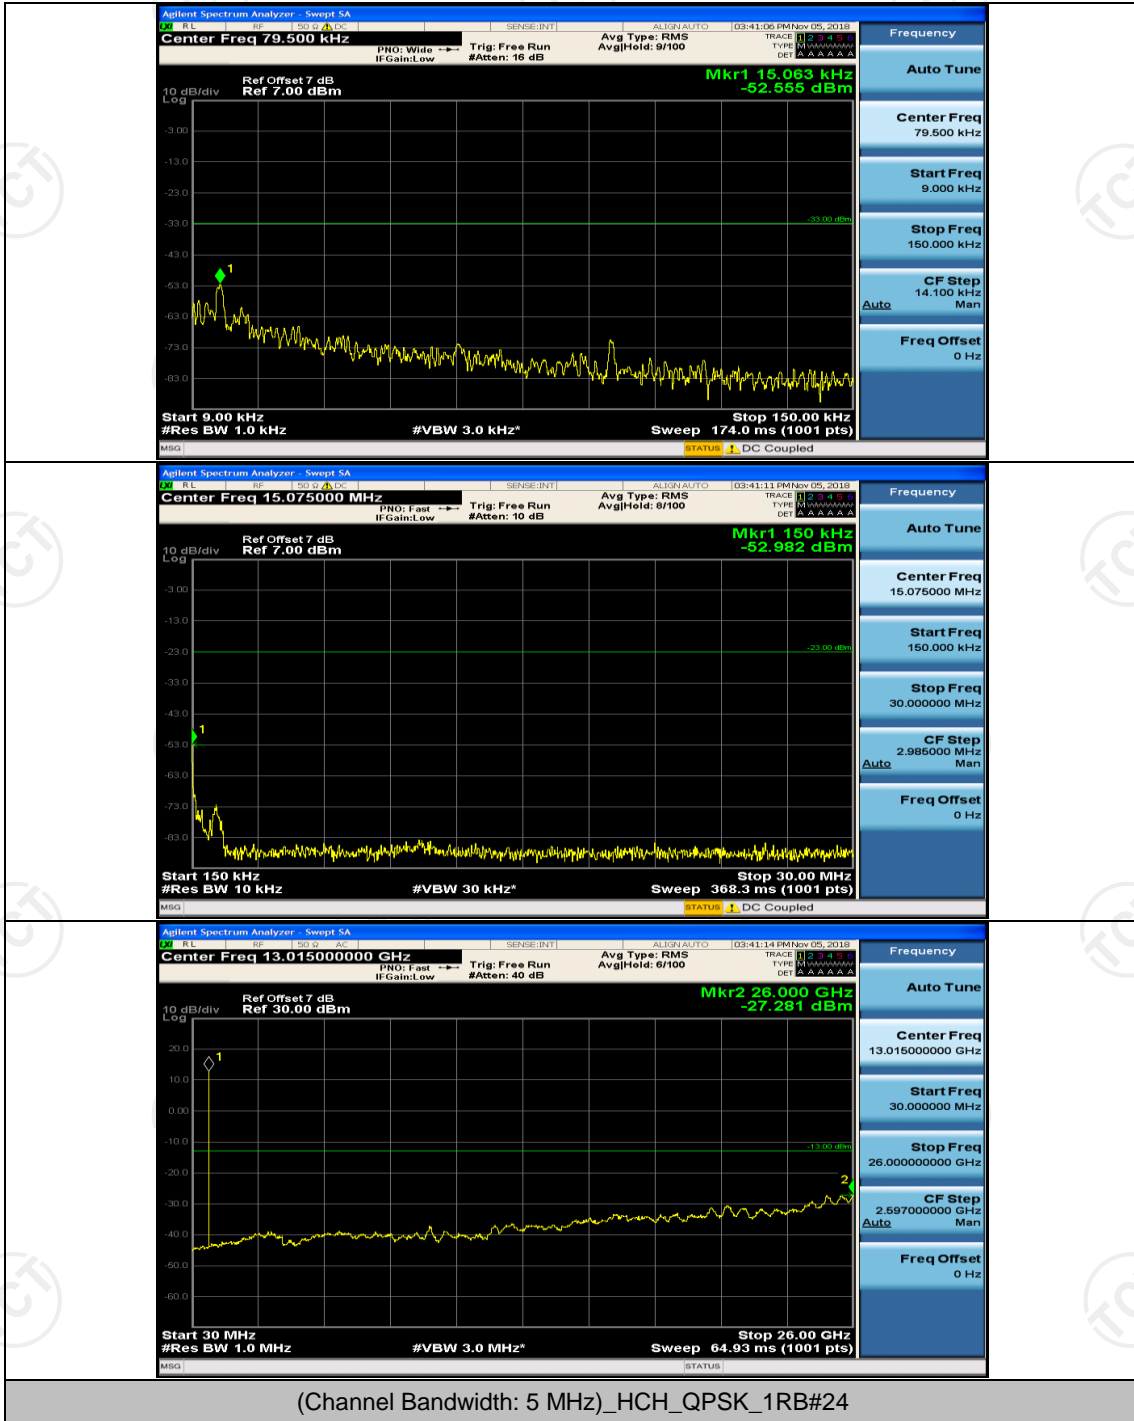

Channel Bandwidth: 10 MHz

Channel Bandwidth: 10 MHz_HCH_QPSK_1RB#49

Channel Bandwidth: 10 MHz_HCH_QPSK_25RB#0

Channel Bandwidth: 10 MHz_HCH_QPSK_25RB#12

Channel Bandwidth: 10 MHz_LCH_16QAM_1RB#0

Channel Bandwidth: 10 MHz_LCH_16QAM_1RB#24

Channel Bandwidth: 10 MHz_LCH_16QAM_1RB#49

Channel Bandwidth: 10 MHz_LCH_16QAM_25RB#0

Channel Bandwidth: 10 MHz_HCH_16QAM_1RB#49

Appendix E: Conducted Spurious Emission

Test Graphs

Channel Bandwidth: 5 MHz

(Channel Bandwidth: 5 MHz)_MCH_QPSK_1RB#0

(Channel Bandwidth: 5 MHz)_MCH_QPSK_1RB#12

(Channel Bandwidth: 5 MHz)_HCH_QPSK_1RB#0

(Channel Bandwidth: 5 MHz)_HCH_QPSK_1RB#12

(Channel Bandwidth: 5 MHz)_LCH_16QAM_1RB#0

(Channel Bandwidth: 5 MHz)_LCH_16QAM_1RB#12

(Channel Bandwidth: 5 MHz)_MCH_16QAM_1RB#0

(Channel Bandwidth: 5 MHz)_MCH_16QAM_1RB#12

Channel Bandwidth: 10 MHz