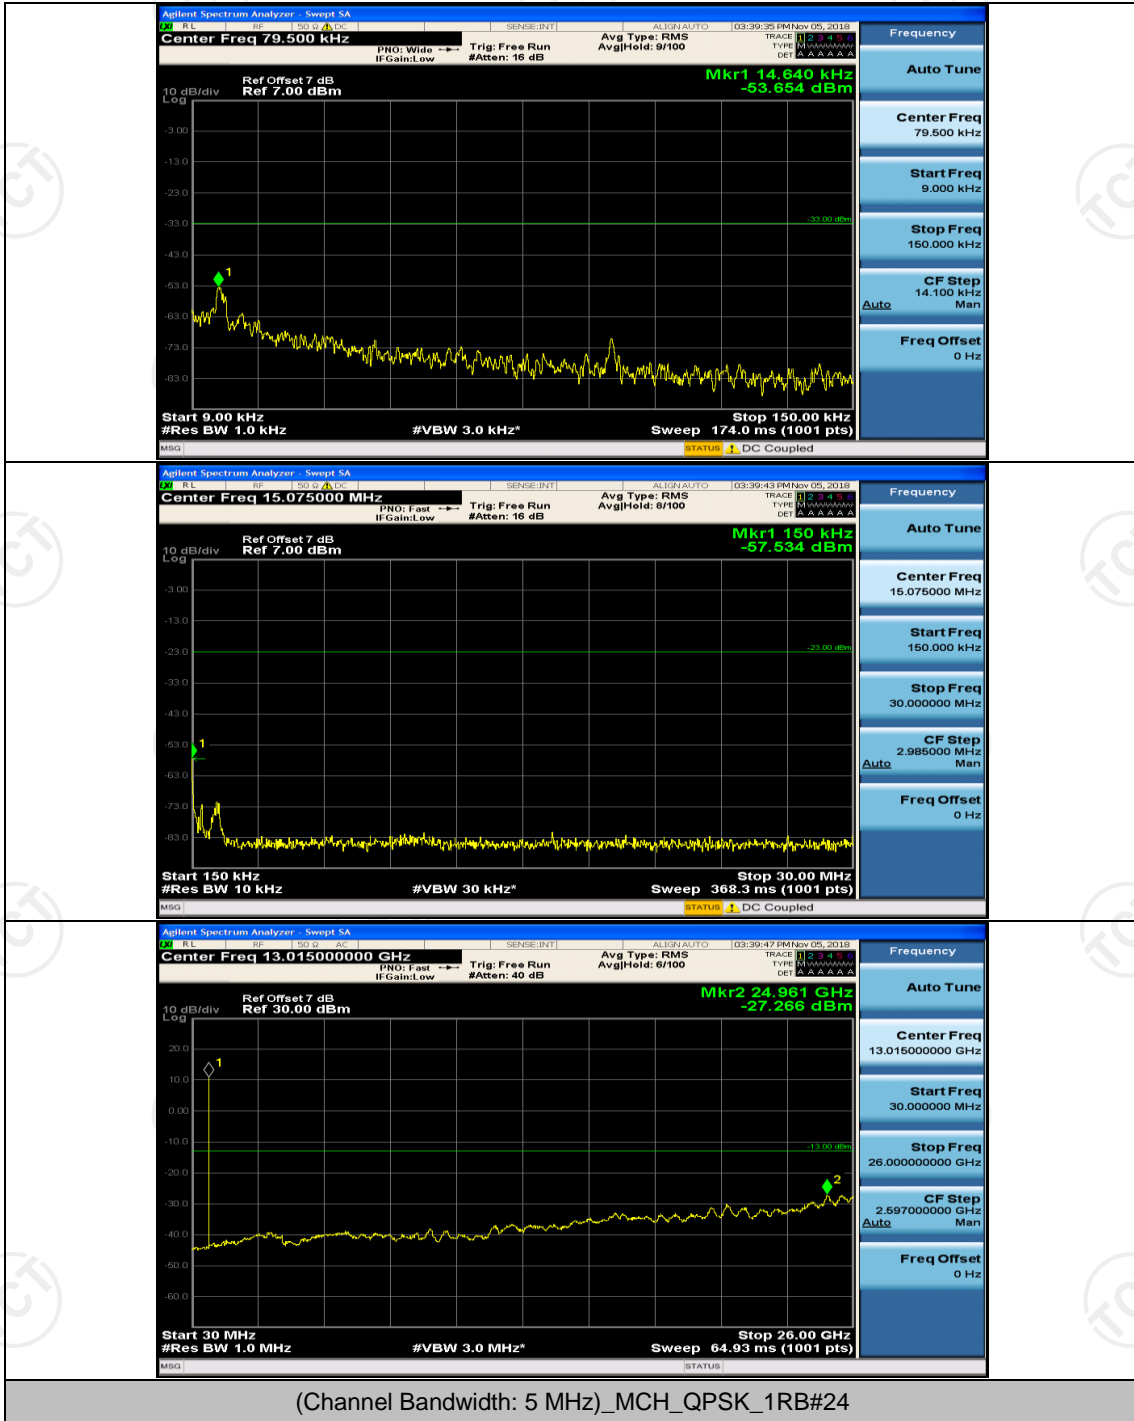

Channel Bandwidth: 10 MHz

Channel Bandwidth: 10 MHz_HCH_QPSK_1RB#49

Channel Bandwidth: 10 MHz_HCH_QPSK_25RB#0

Channel Bandwidth: 10 MHz_HCH_QPSK_25RB#12

Channel Bandwidth: 10 MHz_LCH_16QAM_1RB#0

Channel Bandwidth: 10 MHz_LCH_16QAM_1RB#24

Channel Bandwidth: 10 MHz_LCH_16QAM_1RB#49

Channel Bandwidth: 10 MHz_LCH_16QAM_25RB#0

Channel Bandwidth: 10 MHz_HCH_16QAM_1RB#49

Appendix E: Conducted Spurious Emission

Test Graphs

Channel Bandwidth: 5 MHz

(Channel Bandwidth: 5 MHz)_MCH_QPSK_1RB#0

(Channel Bandwidth: 5 MHz)_MCH_QPSK_1RB#12

(Channel Bandwidth: 5 MHz)_HCH_QPSK_1RB#0

(Channel Bandwidth: 5 MHz)_HCH_QPSK_1RB#12

(Channel Bandwidth: 5 MHz)_LCH_16QAM_1RB#0