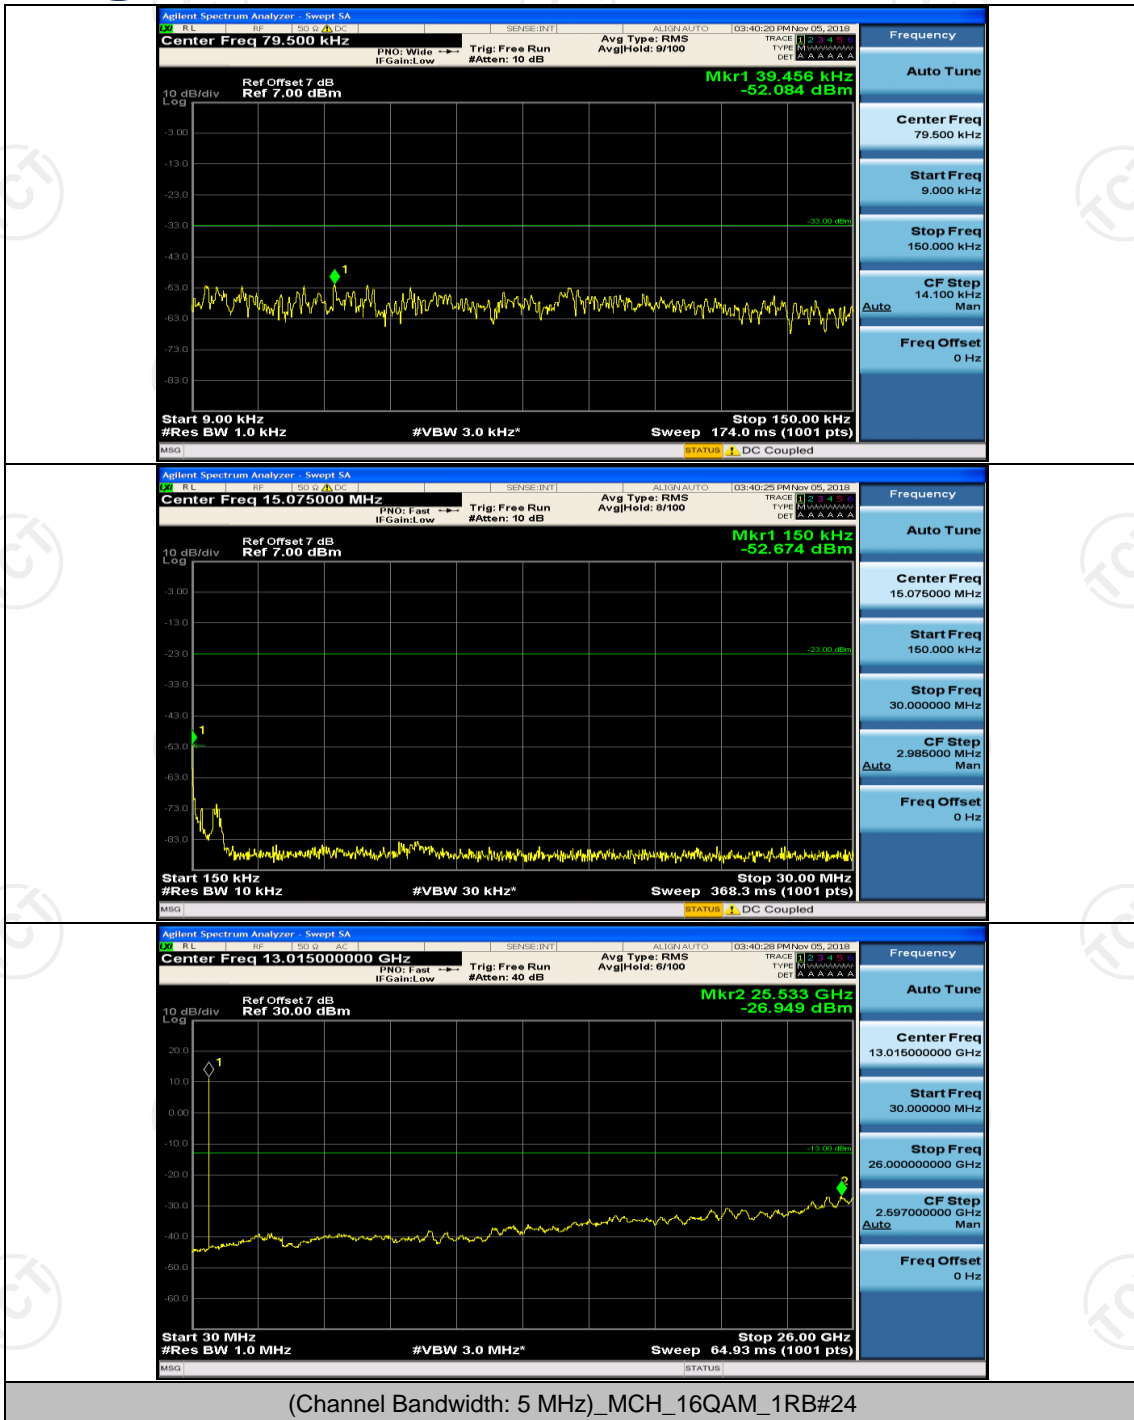

Channel Bandwidth: 10 MHz

Channel Bandwidth: 10 MHz_HCH_QPSK_1RB#49

Channel Bandwidth: 10 MHz_HCH_QPSK_25RB#0

Channel Bandwidth: 10 MHz_HCH_QPSK_25RB#12

Channel Bandwidth: 10 MHz_LCH_16QAM_1RB#0

Channel Bandwidth: 10 MHz_LCH_16QAM_1RB#24

Channel Bandwidth: 10 MHz_LCH_16QAM_1RB#49

Channel Bandwidth: 10 MHz_LCH_16QAM_25RB#0

Channel Bandwidth: 10 MHz_HCH_16QAM_1RB#49

Appendix E: Conducted Spurious Emission

Test Graphs

Channel Bandwidth: 5 MHz

(Channel Bandwidth: 5 MHz)_MCH_QPSK_1RB#0

(Channel Bandwidth: 5 MHz)_MCH_QPSK_1RB#12

(Channel Bandwidth: 5 MHz)_HCH_QPSK_1RB#0

(Channel Bandwidth: 5 MHz)_HCH_QPSK_1RB#12

(Channel Bandwidth: 5 MHz)_LCH_16QAM_1RB#0

(Channel Bandwidth: 5 MHz)_LCH_16QAM_1RB#12

(Channel Bandwidth: 5 MHz)_MCH_16QAM_1RB#0

(Channel Bandwidth: 5 MHz)_MCH_16QAM_1RB#12

Channel Bandwidth: 10 MHz