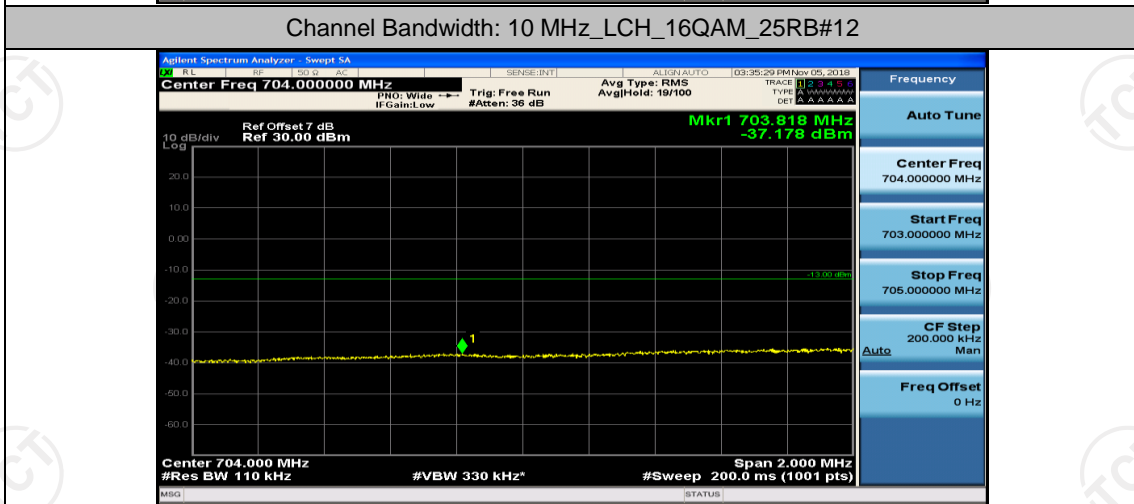

Channel Bandwidth: 10 MHz

Channel Bandwidth: 10 MHz_HCH_QPSK_1RB#49

Channel Bandwidth: 10 MHz_HCH_QPSK_25RB#0

Channel Bandwidth: 10 MHz_HCH_QPSK_25RB#12

Channel Bandwidth: 10 MHz_LCH_16QAM_1RB#0

Channel Bandwidth: 10 MHz_LCH_16QAM_1RB#24

Channel Bandwidth: 10 MHz_LCH_16QAM_1RB#49

Channel Bandwidth: 10 MHz_LCH_16QAM_25RB#0

Channel Bandwidth: 10 MHz_HCH_16QAM_1RB#49

Appendix E: Conducted Spurious Emission

Test Graphs

Channel Bandwidth: 5 MHz