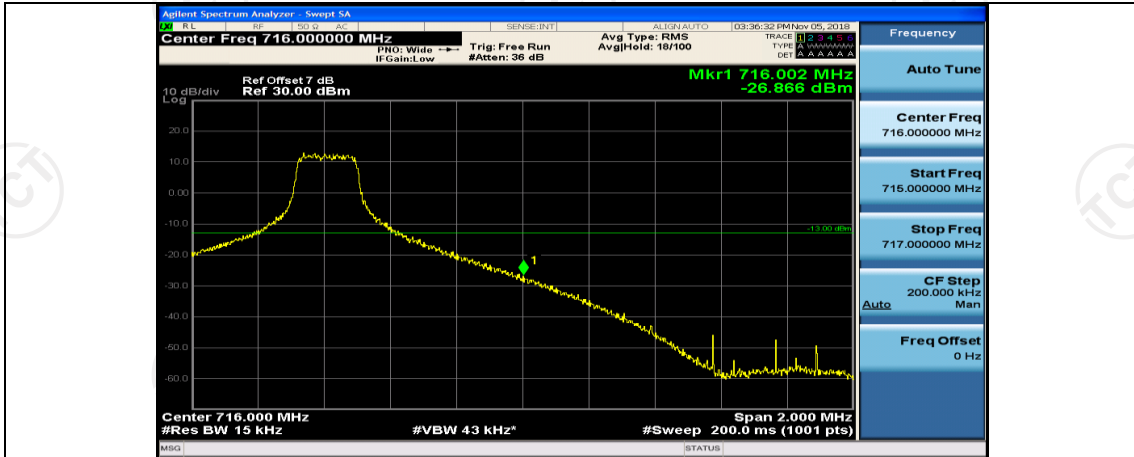

Channel Bandwidth: 10 MHz_LCH_16QAM_1RB#49

Channel Bandwidth: 10 MHz_LCH_16QAM_25RB#0

Channel Bandwidth: 10 MHz_HCH_16QAM_1RB#49

Appendix E: Conducted Spurious Emission

Test Graphs

Channel Bandwidth: 5 MHz