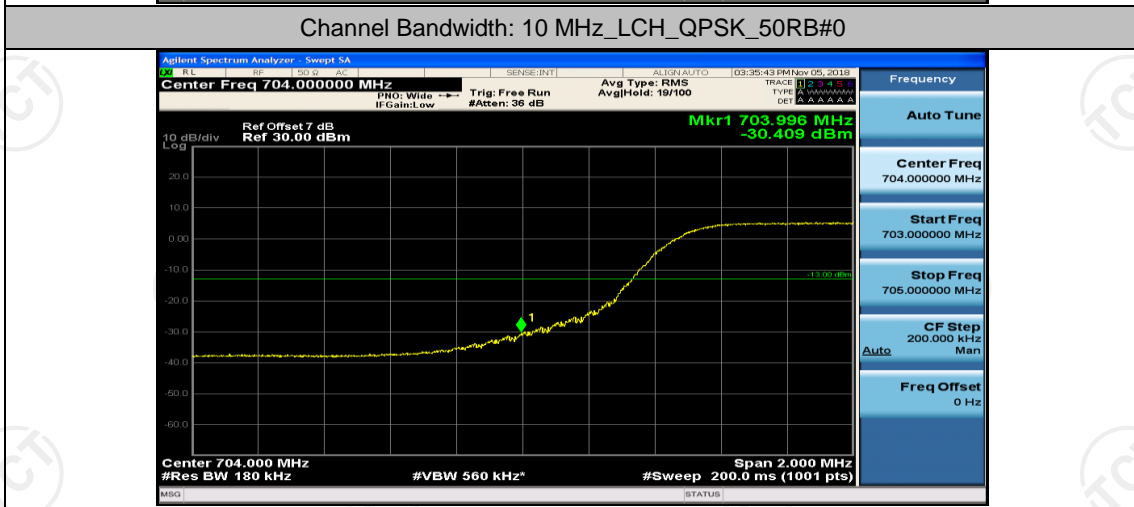

Channel Bandwidth: 10 MHz

Channel Bandwidth: 10 MHz_HCH_QPSK_1RB#49

Channel Bandwidth: 10 MHz_HCH_QPSK_25RB#0

Channel Bandwidth: 10 MHz_HCH_QPSK_25RB#12

Channel Bandwidth: 10 MHz_LCH_16QAM_1RB#0

Channel Bandwidth: 10 MHz_LCH_16QAM_1RB#24

Channel Bandwidth: 10 MHz_LCH_16QAM_1RB#49

Channel Bandwidth: 10 MHz_LCH_16QAM_25RB#0

Channel Bandwidth: 10 MHz_HCH_16QAM_1RB#49

Appendix E: Conducted Spurious Emission

Test Graphs

Channel Bandwidth: 5 MHz