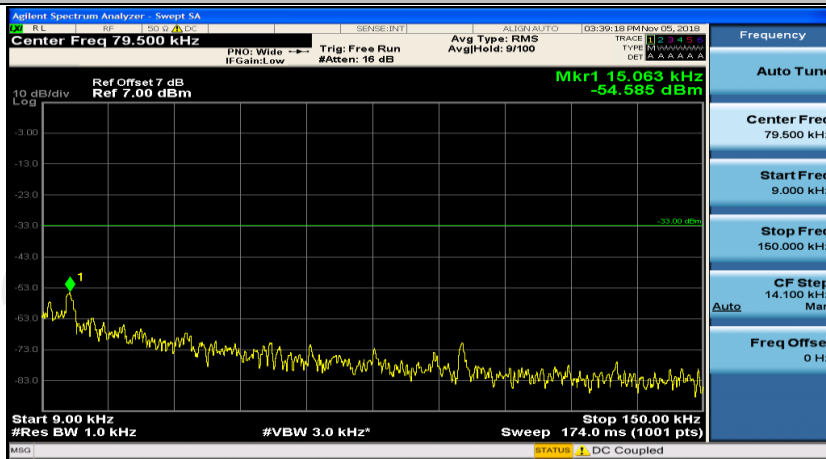

(Channel Bandwidth: 5 MHz)_MCH_QPSK_1RB#0

(Channel Bandwidth: 5 MHz)_MCH_QPSK_1RB#12