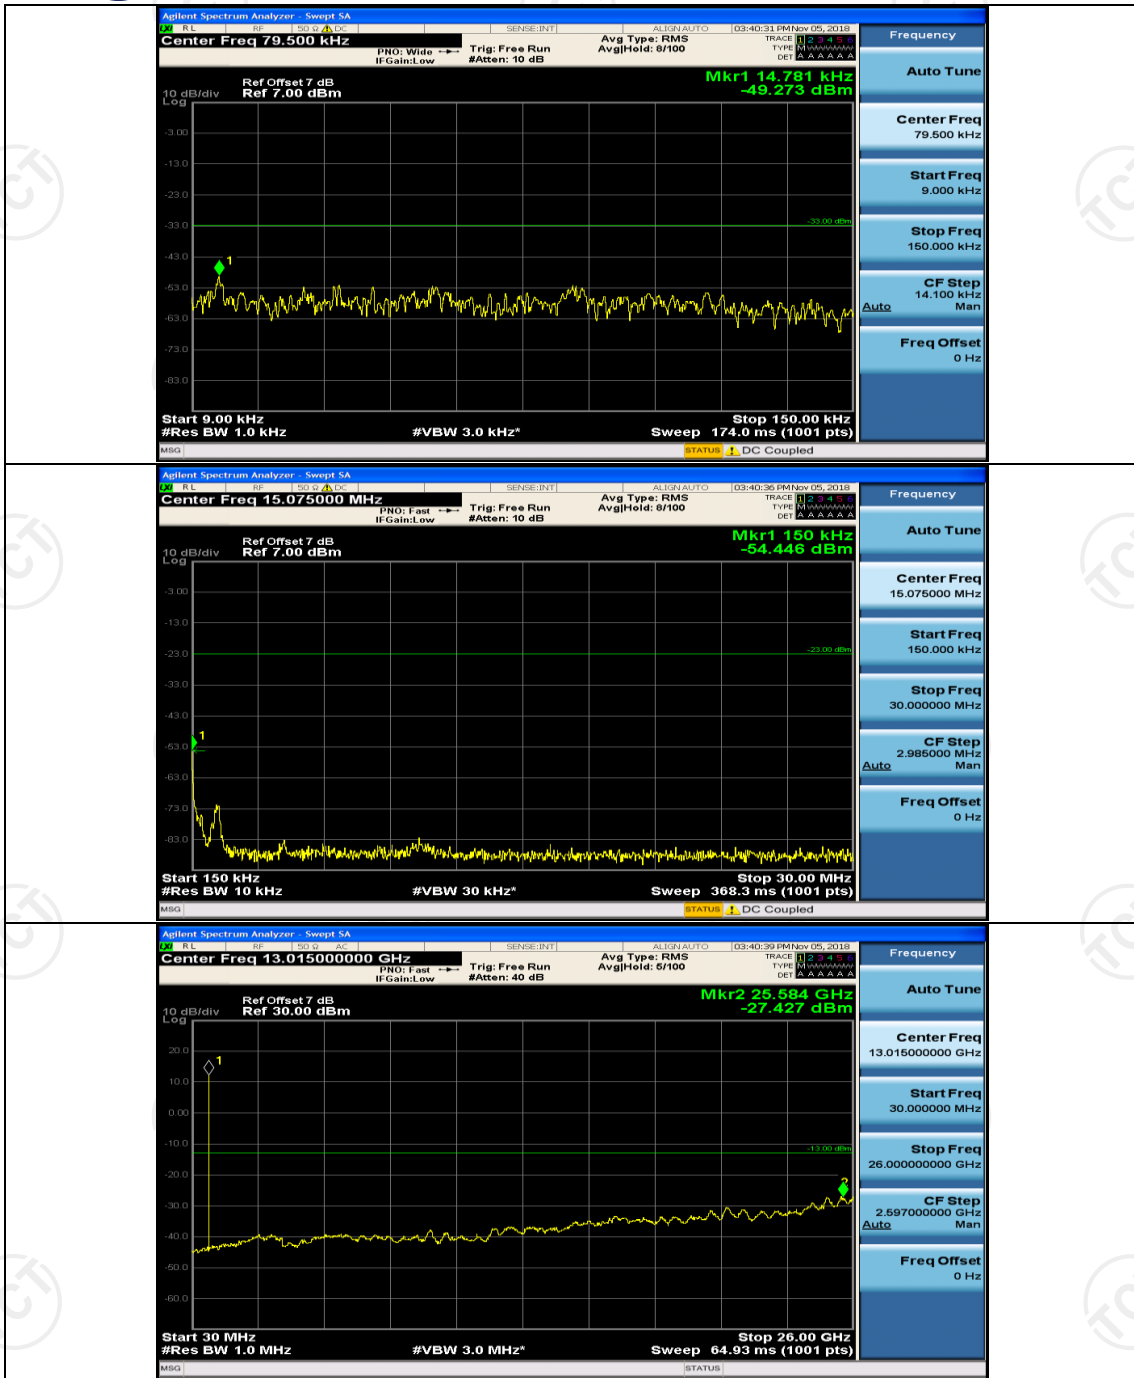

Channel Bandwidth: 10 MHz

Channel Bandwidth: 10 MHz_HCH_QPSK_1RB#49

Channel Bandwidth: 10 MHz_HCH_QPSK_25RB#0

Channel Bandwidth: 10 MHz_HCH_QPSK_25RB#12

Channel Bandwidth: 10 MHz_LCH_16QAM_1RB#0

Channel Bandwidth: 10 MHz_LCH_16QAM_1RB#24

Channel Bandwidth: 10 MHz_LCH_16QAM_1RB#49

Channel Bandwidth: 10 MHz_LCH_16QAM_25RB#0

Channel Bandwidth: 10 MHz_HCH_16QAM_1RB#49

Appendix E: Conducted Spurious Emission

Test Graphs

Channel Bandwidth: 5 MHz

(Channel Bandwidth: 5 MHz)_MCH_QPSK_1RB#0

(Channel Bandwidth: 5 MHz)_MCH_QPSK_1RB#12

(Channel Bandwidth: 5 MHz)_HCH_QPSK_1RB#0

(Channel Bandwidth: 5 MHz)_HCH_QPSK_1RB#12

(Channel Bandwidth: 5 MHz)_LCH_16QAM_1RB#0

(Channel Bandwidth: 5 MHz)_LCH_16QAM_1RB#12

(Channel Bandwidth: 5 MHz)_MCH_16QAM_1RB#0

(Channel Bandwidth: 5 MHz)_MCH_16QAM_1RB#12

Channel Bandwidth: 10 MHz