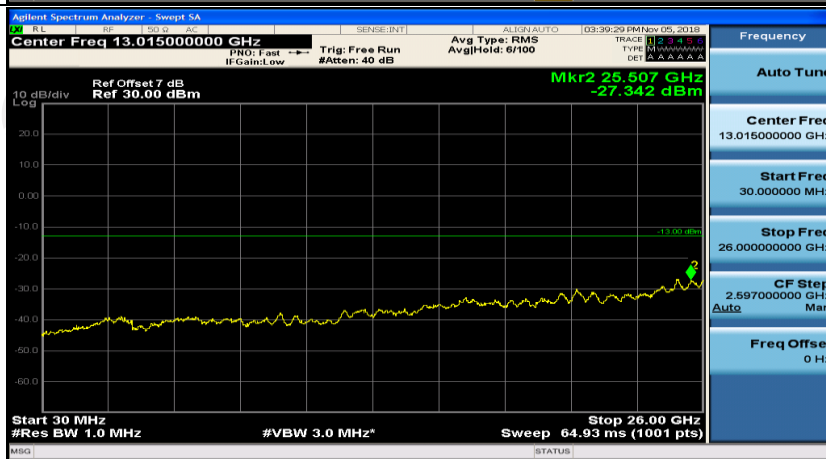

(Channel Bandwidth: 5 MHz)_MCH_QPSK_1RB#0

(Channel Bandwidth: 5 MHz)_MCH_QPSK_1RB#12