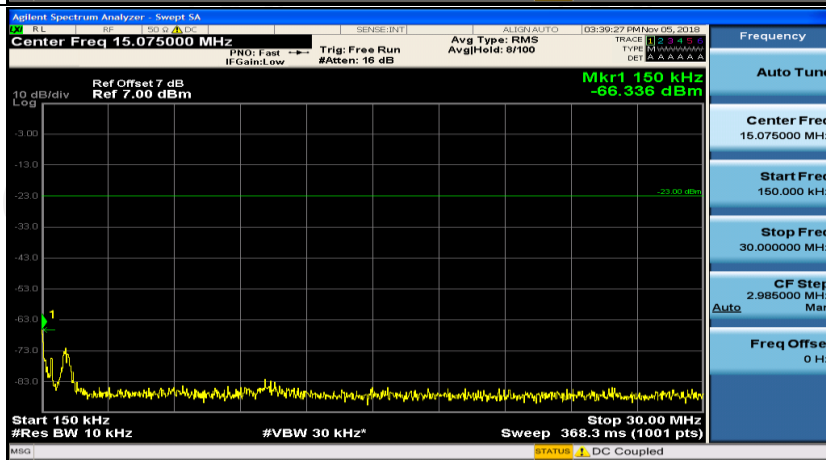

(Channel Bandwidth: 5 MHz)_MCH_QPSK_1RB#0

(Channel Bandwidth: 5 MHz)_MCH_QPSK_1RB#12