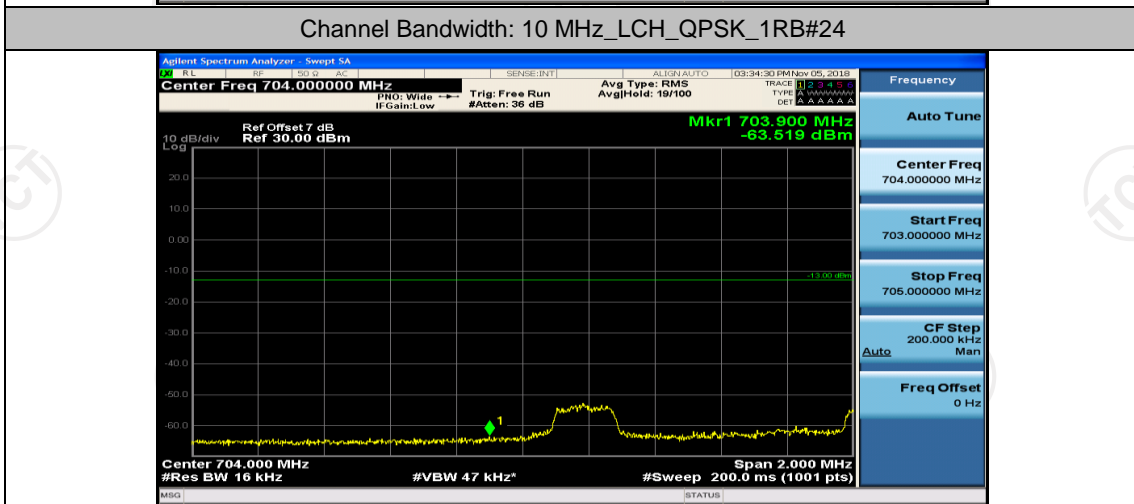

Channel Bandwidth: 10 MHz

Channel Bandwidth: 10 MHz_HCH_QPSK_1RB#49

Channel Bandwidth: 10 MHz_HCH_QPSK_25RB#0

Channel Bandwidth: 10 MHz_HCH_QPSK_25RB#12

Channel Bandwidth: 10 MHz_LCH_16QAM_1RB#0

Channel Bandwidth: 10 MHz_LCH_16QAM_1RB#24

Channel Bandwidth: 10 MHz_LCH_16QAM_1RB#49

Channel Bandwidth: 10 MHz_LCH_16QAM_25RB#0

Channel Bandwidth: 10 MHz_HCH_16QAM_1RB#49

Appendix E: Conducted Spurious Emission

Test Graphs

Channel Bandwidth: 5 MHz