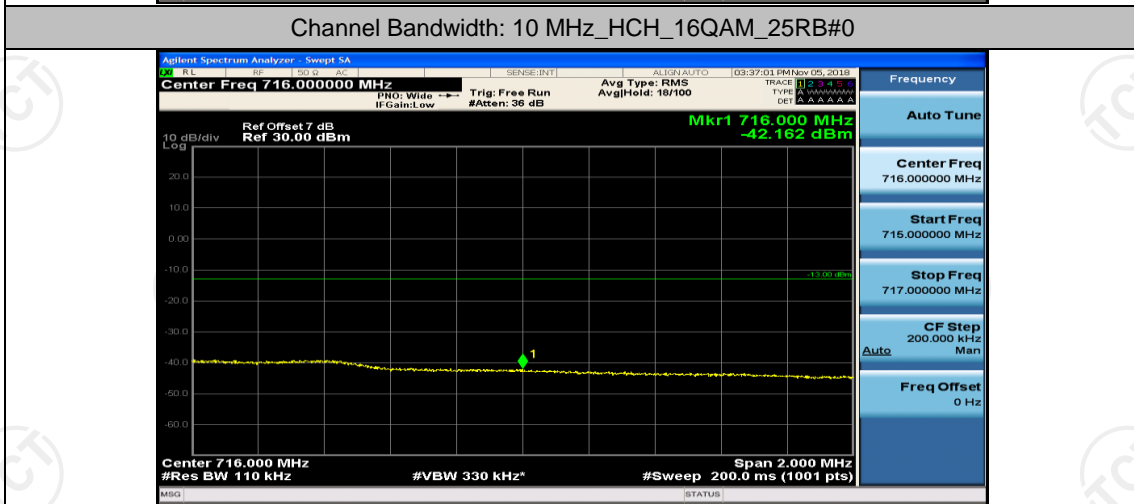

Channel Bandwidth: 10 MHz_LCH_16QAM_1RB#49

Channel Bandwidth: 10 MHz_LCH_16QAM_25RB#0

Channel Bandwidth: 10 MHz_HCH_16QAM_1RB#49

Appendix E: Conducted Spurious Emission

Test Graphs

Channel Bandwidth: 5 MHz