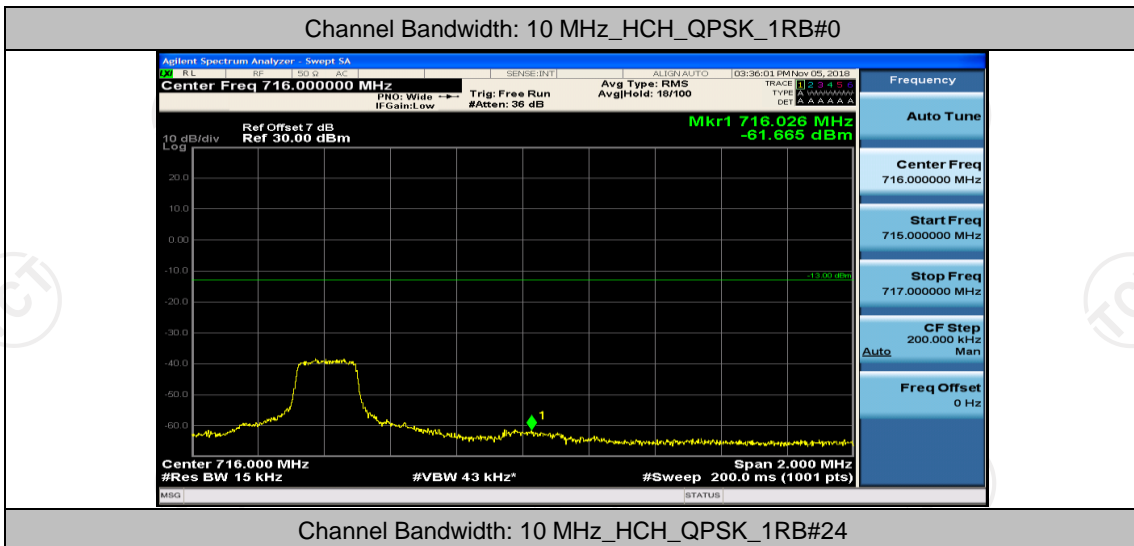

Channel Bandwidth: 10 MHz

Channel Bandwidth: 10 MHz_HCH_QPSK_1RB#49

Channel Bandwidth: 10 MHz_HCH_QPSK_25RB#0

Channel Bandwidth: 10 MHz_HCH_QPSK_25RB#12

Channel Bandwidth: 10 MHz_LCH_16QAM_1RB#0

Channel Bandwidth: 10 MHz_LCH_16QAM_1RB#24

Channel Bandwidth: 10 MHz_LCH_16QAM_1RB#49

Channel Bandwidth: 10 MHz_LCH_16QAM_25RB#0

Channel Bandwidth: 10 MHz_HCH_16QAM_1RB#49

Appendix E: Conducted Spurious Emission

Test Graphs

Channel Bandwidth: 5 MHz