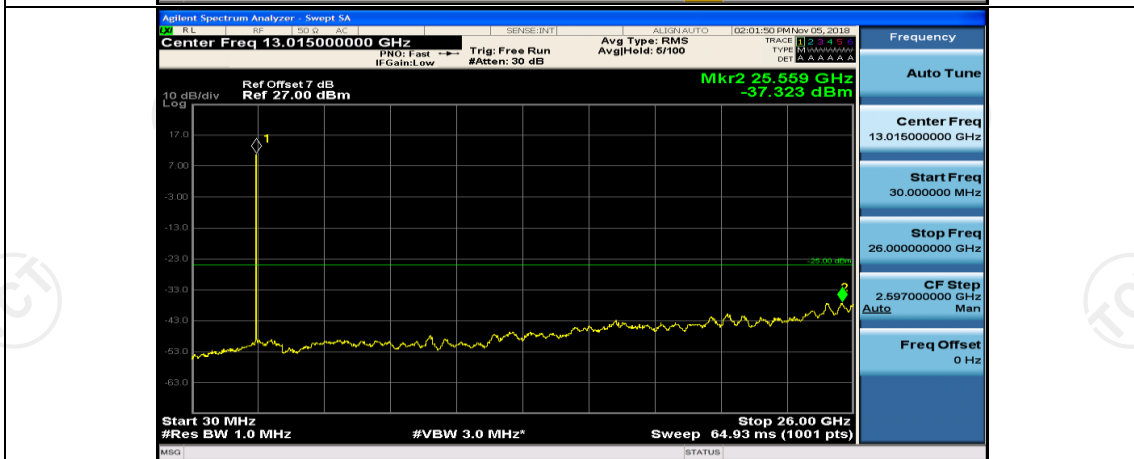

Channel Bandwidth: 10 MHz\_HCH\_QPSK\_1RB#0

Channel Bandwidth: 10 MHz\_HCH\_QPSK\_1RB#24

Channel Bandwidth: 10 MHz\_LCH\_16QAM\_1RB#0

Frequency
Auto Tune
Center Freq 79.500 kHz
Start Freq 9.000 kHz
Stop Freq 150.000 kHz
CF Step 14.100 kHz Man
Freq Offset 0 Hz

Frequency
Auto Tune
Center Freq 15.075000 MHz
Start Freq 150.000 kHz
Stop Freq 30.000000 MHz
CF Step 2.985000 MHz Man
Freq Offset 0 Hz

Frequency
Auto Tune
Center Freq 13.01500000 GHz
Start Freq 30.000000 MHz
Stop Freq 26.00000000 GHz
CF Step 2.597000000 GHz Man
Freq Offset 0 Hz