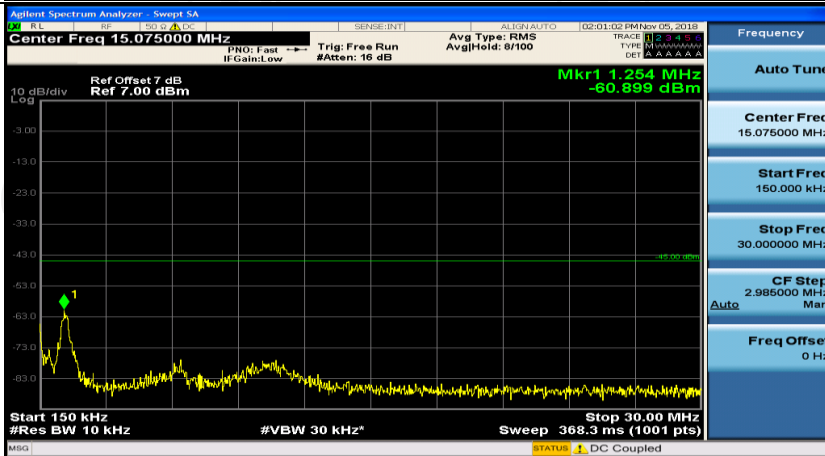

Channel Bandwidth: 10 MHz_MCH_16QAM_1RB#0

Channel Bandwidth: 10 MHz_MCH_16QAM_1RB#24