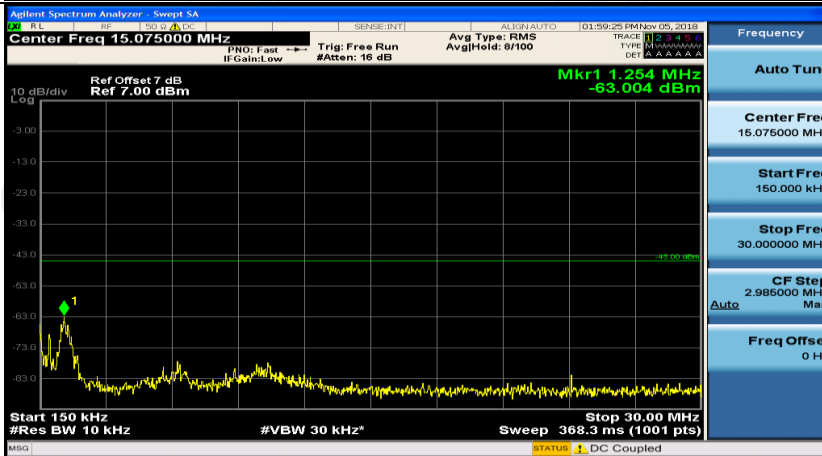

Channel Bandwidth: 10 MHz\_HCH\_QPSK\_1RB#0

Channel Bandwidth: 10 MHz\_HCH\_QPSK\_1RB#24

Channel Bandwidth: 10 MHz\_LCH\_16QAM\_1RB#0

Frequency
Auto Tune
Center Freq 79.500 kHz
Start Freq 9.000 kHz
Stop Freq 150.000 kHz
CF Step 14.100 kHz Man
Freq Offset 0 Hz

Frequency
Auto Tune
Center Freq 15.075000 MHz
Start Freq 150.000 kHz
Stop Freq 30.000000 MHz
CF Step 2.985000 MHz Man
Freq Offset 0 Hz

Frequency
Auto Tune
Center Freq 13.01500000 GHz
Start Freq 30.000000 MHz
Stop Freq 26.00000000 GHz
CF Step 2.597000000 GHz Man
Freq Offset 0 Hz