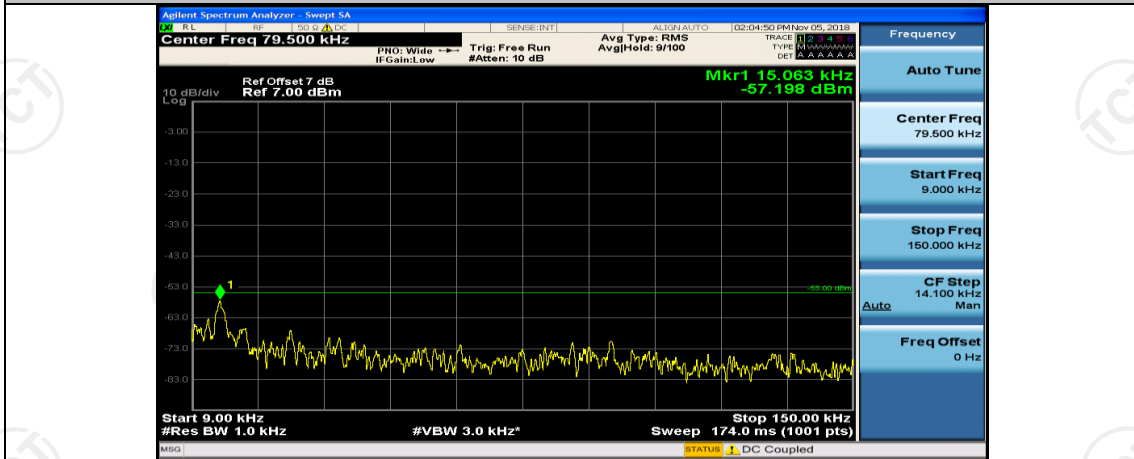

(Channel Bandwidth:15 MHz)_MCH_QPSK_1RB#0