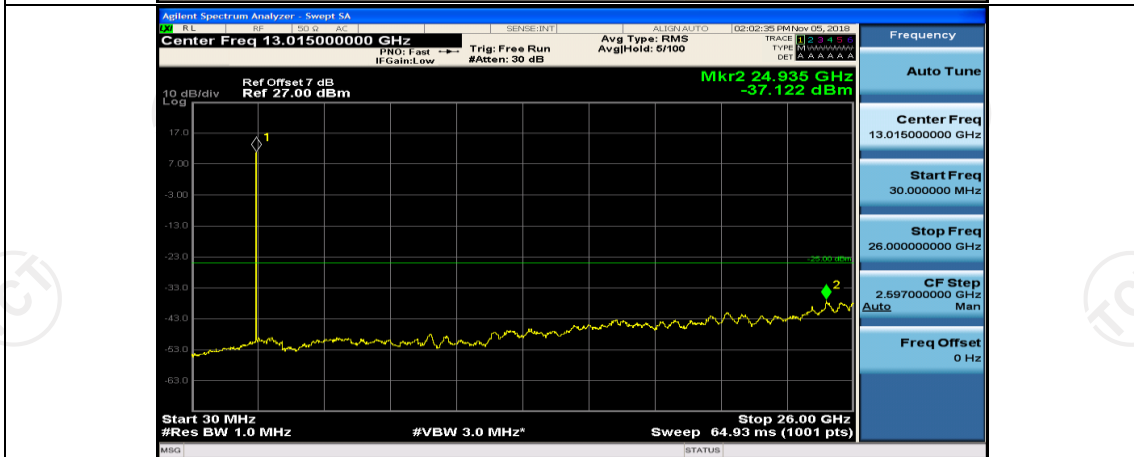

Frequency
Auto Tune
Center Freq 15.075000 MHz
Start Freq 150.000 kHz
Stop Freq 30.000000 MHz
CF Step 2.985000 MHz Man
Freq Offset 0 Hz

Frequency
Auto Tune
Center Freq 13.01500000 GHz
Start Freq 30.000000 MHz
Stop Freq 26.00000000 GHz
CF Step 2.597000000 GHz Man
Freq Offset 0 Hz

Channel Bandwidth: 10 MHz\_LCH\_16QAM\_1RB#24

Channel Bandwidth: 10 MHz\_MCH\_16QAM\_1RB#0

Channel Bandwidth: 10 MHz\_MCH\_16QAM\_1RB#24

Channel Bandwidth: 10 MHz\_HCH\_16QAM\_1RB#0

Channel Bandwidth: 10 MHz\_HCH\_16QAM\_1RB#24