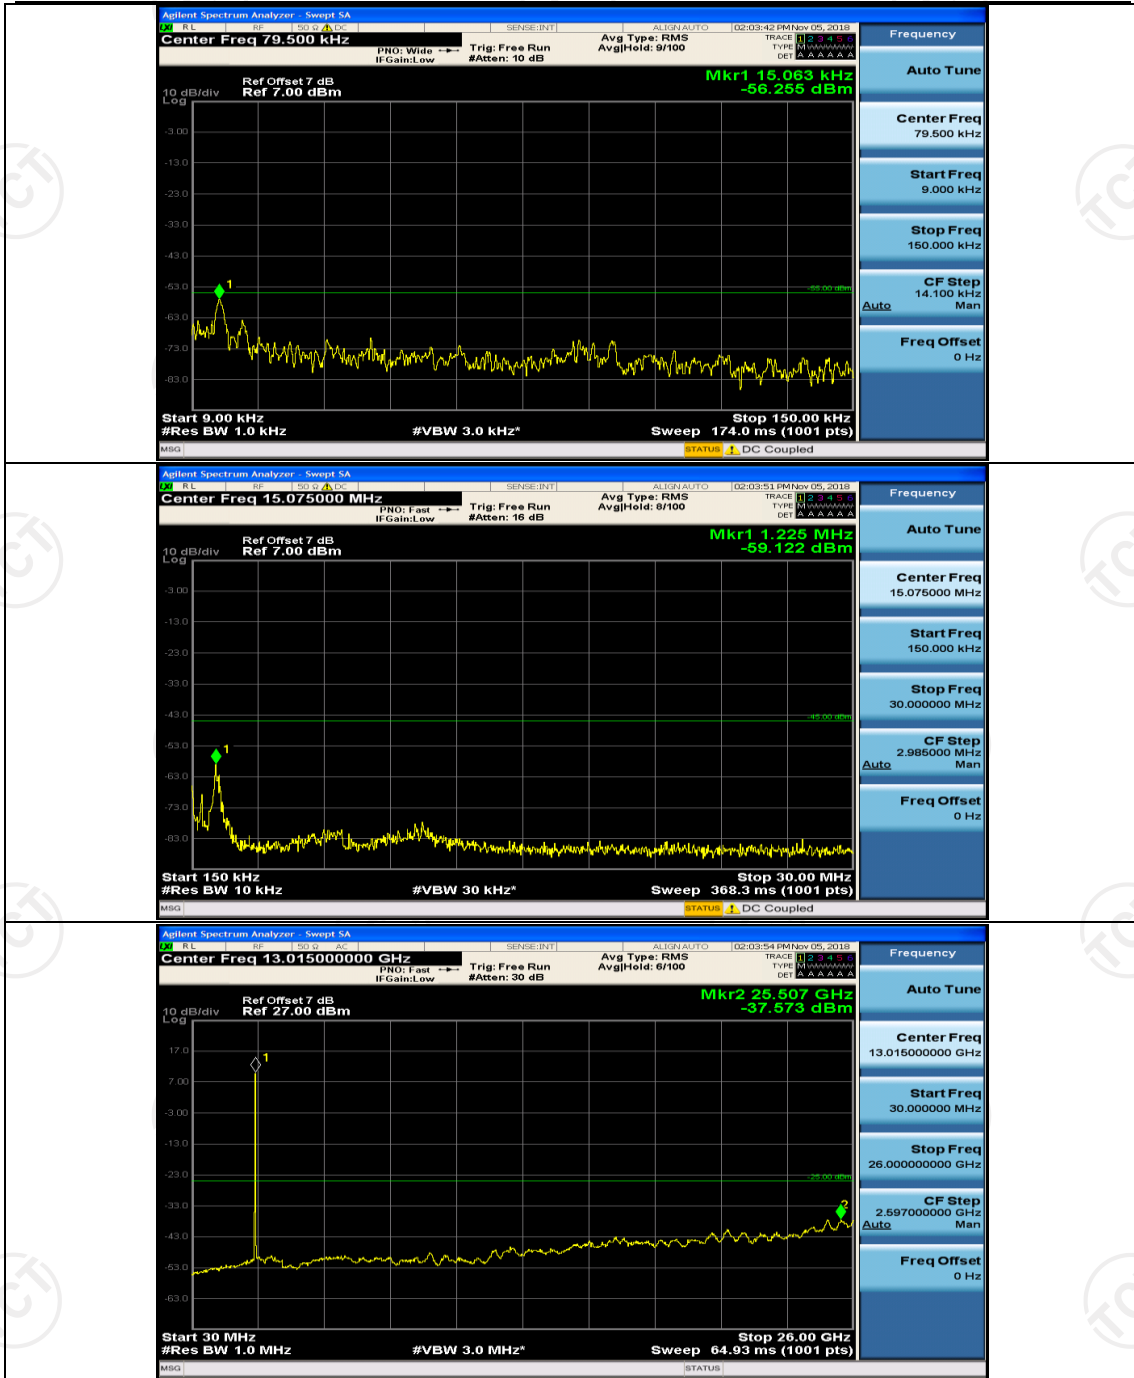

Channel Bandwidth: 10 MHz\_HCH\_QPSK\_1RB#0

Channel Bandwidth: 10 MHz\_HCH\_QPSK\_1RB#24

Channel Bandwidth: 10 MHz\_LCH\_16QAM\_1RB#0

Frequency
Auto Tune
Center Freq 79.500 kHz
Start Freq 9.000 kHz
Stop Freq 150.000 kHz
CF Step 14.100 kHz Man
Freq Offset 0 Hz

Frequency
Auto Tune
Center Freq 15.075000 MHz
Start Freq 150.000 kHz
Stop Freq 30.000000 MHz
CF Step 2.985000 MHz Man
Freq Offset 0 Hz

Frequency
Auto Tune
Center Freq 13.01500000 GHz
Start Freq 30.000000 MHz
Stop Freq 26.00000000 GHz
CF Step 2.597000000 GHz Man
Freq Offset 0 Hz

Channel Bandwidth: 10 MHz\_LCH\_16QAM\_1RB#24

Channel Bandwidth: 10 MHz\_MCH\_16QAM\_1RB#0

Channel Bandwidth: 10 MHz\_MCH\_16QAM\_1RB#24

Channel Bandwidth: 10 MHz\_HCH\_16QAM\_1RB#0

Channel Bandwidth: 10 MHz\_HCH\_16QAM\_1RB#24

## Channel Bandwidth: 15 MHz

(Channel Bandwidth:15 MHz)\_MCH\_QPSK\_1RB#0

(Channel Bandwidth:15 MHz)\_MCH\_QPSK\_1RB#37

(Channel Bandwidth:15 MHz)\_HCH\_QPSK\_1RB#0

(Channel Bandwidth:15 MHz)\_HCH\_QPSK\_1RB#37