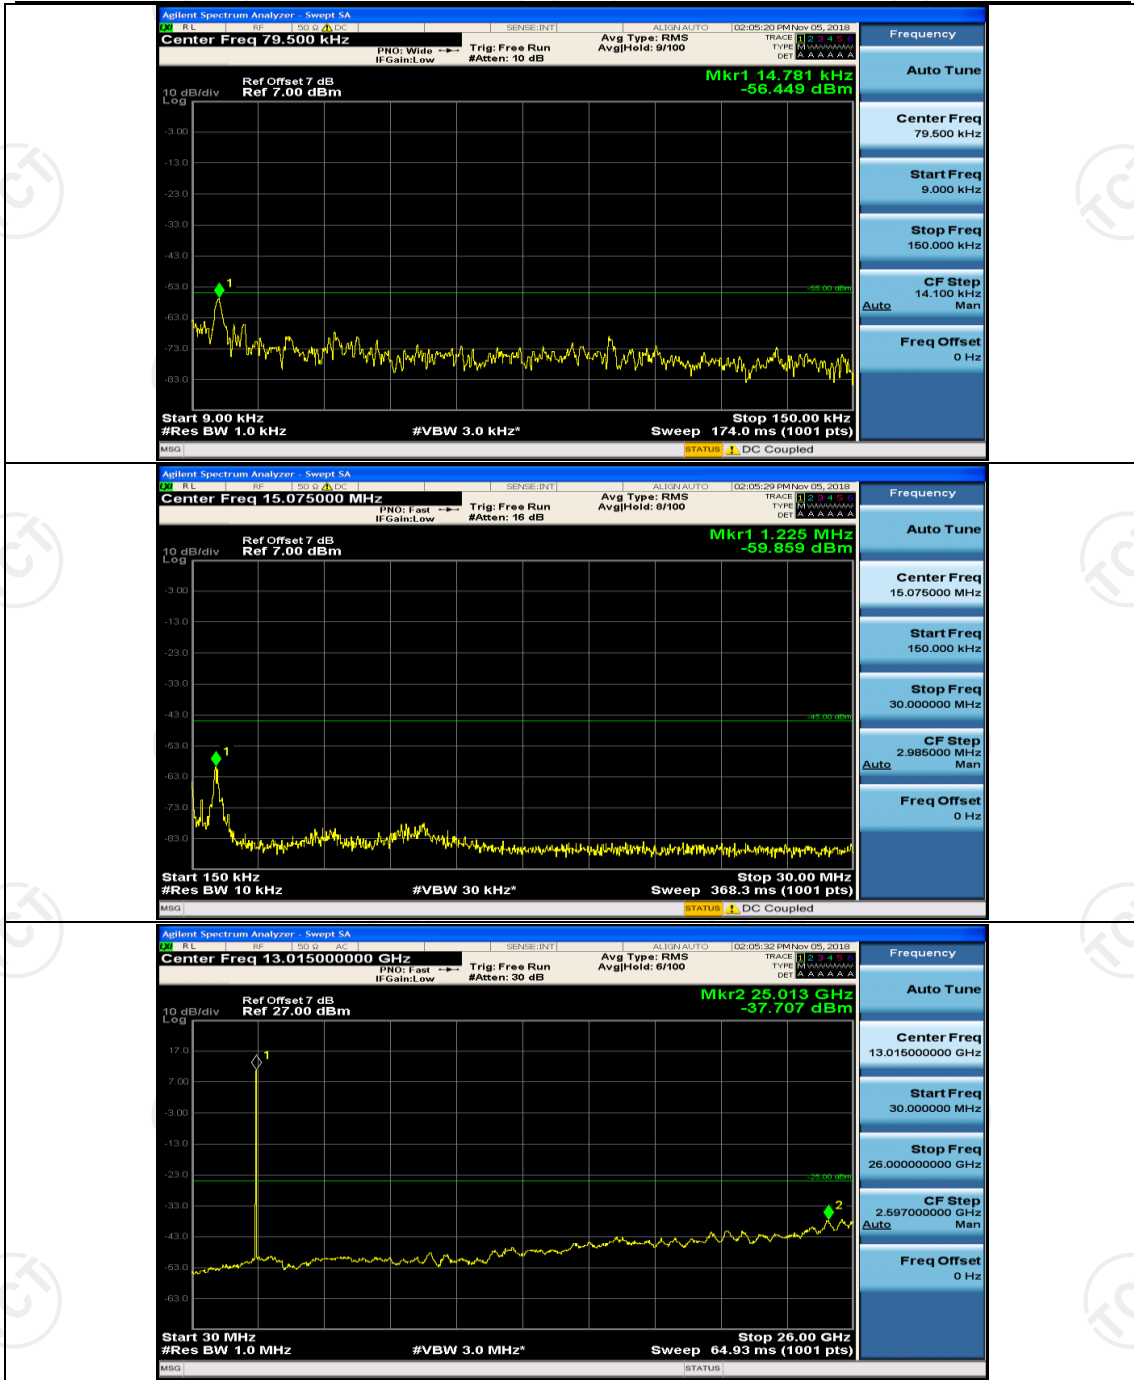

Channel Bandwidth: 10 MHz\_HCH\_QPSK\_1RB#0

Channel Bandwidth: 10 MHz\_HCH\_QPSK\_1RB#24

Channel Bandwidth: 10 MHz\_LCH\_16QAM\_1RB#0

Frequency
Auto Tune
Center Freq 79.500 kHz
Start Freq 9.000 kHz
Stop Freq 150.000 kHz
CF Step 14.100 kHz Man
Freq Offset 0 Hz

Frequency
Auto Tune
Center Freq 15.075000 MHz
Start Freq 150.000 kHz
Stop Freq 30.000000 MHz
CF Step 2.985000 MHz Man
Freq Offset 0 Hz

Frequency
Auto Tune
Center Freq 13.01500000 GHz
Start Freq 30.000000 MHz
Stop Freq 26.00000000 GHz
CF Step 2.597000000 GHz Man
Freq Offset 0 Hz

Channel Bandwidth: 10 MHz\_LCH\_16QAM\_1RB#24

Channel Bandwidth: 10 MHz\_MCH\_16QAM\_1RB#0

Channel Bandwidth: 10 MHz\_MCH\_16QAM\_1RB#24

Channel Bandwidth: 10 MHz\_HCH\_16QAM\_1RB#0

Channel Bandwidth: 10 MHz\_HCH\_16QAM\_1RB#24

## Channel Bandwidth: 15 MHz

(Channel Bandwidth:15 MHz)\_MCH\_QPSK\_1RB#0

(Channel Bandwidth:15 MHz)\_MCH\_QPSK\_1RB#37

(Channel Bandwidth:15 MHz)\_HCH\_QPSK\_1RB#0

(Channel Bandwidth:15 MHz)\_HCH\_QPSK\_1RB#37