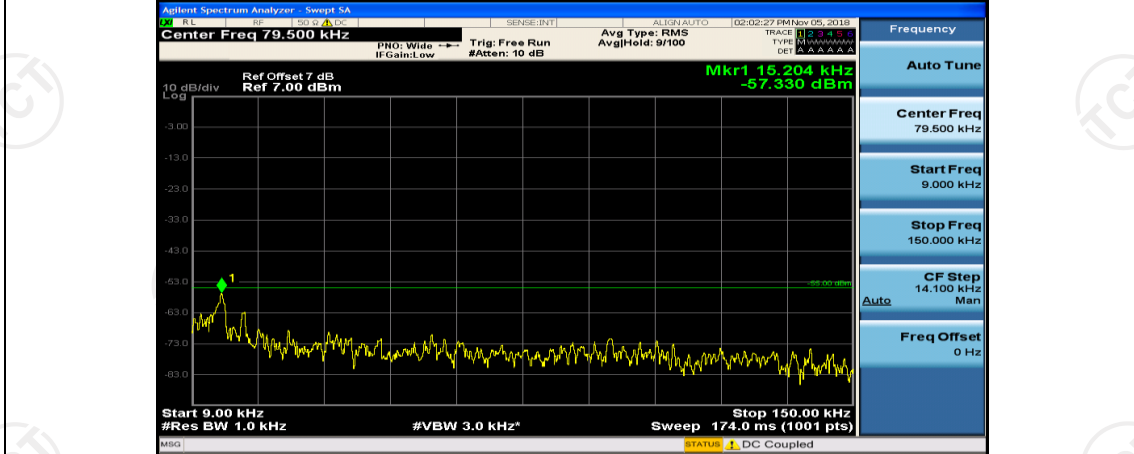

Frequency
Auto Tune
Center Freq 15.075000 MHz
Start Freq 150.000 kHz
Stop Freq 30.000000 MHz
CF Step 2.985000 MHz Man
Freq Offset 0 Hz

Frequency
Auto Tune
Center Freq 13.01500000 GHz
Start Freq 30.000000 MHz
Stop Freq 26.00000000 GHz
CF Step 2.597000000 GHz Man
Freq Offset 0 Hz

Channel Bandwidth: 10 MHz\_LCH\_16QAM\_1RB#24

Channel Bandwidth: 10 MHz\_MCH\_16QAM\_1RB#0

Channel Bandwidth: 10 MHz\_MCH\_16QAM\_1RB#24

Channel Bandwidth: 10 MHz\_HCH\_16QAM\_1RB#0

Channel Bandwidth: 10 MHz\_HCH\_16QAM\_1RB#24