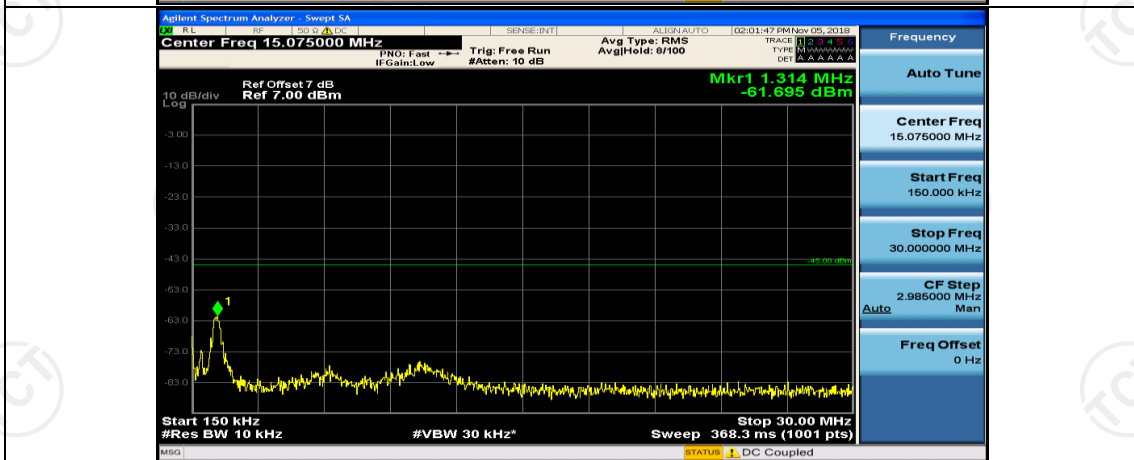

Channel Bandwidth: 10 MHz\_HCH\_QPSK\_1RB#0

Channel Bandwidth: 10 MHz\_HCH\_QPSK\_1RB#24

Channel Bandwidth: 10 MHz\_LCH\_16QAM\_1RB#0

Frequency
Auto Tune
Center Freq 79.500 kHz
Start Freq 9.000 kHz
Stop Freq 150.000 kHz
CF Step 14.100 kHz Man
Freq Offset 0 Hz

Frequency
Auto Tune
Center Freq 15.075000 MHz
Start Freq 150.000 kHz
Stop Freq 30.000000 MHz
CF Step 2.985000 MHz Man
Freq Offset 0 Hz

Frequency
Auto Tune
Center Freq 13.01500000 GHz
Start Freq 30.000000 MHz
Stop Freq 26.00000000 GHz
CF Step 2.597000000 GHz Man
Freq Offset 0 Hz