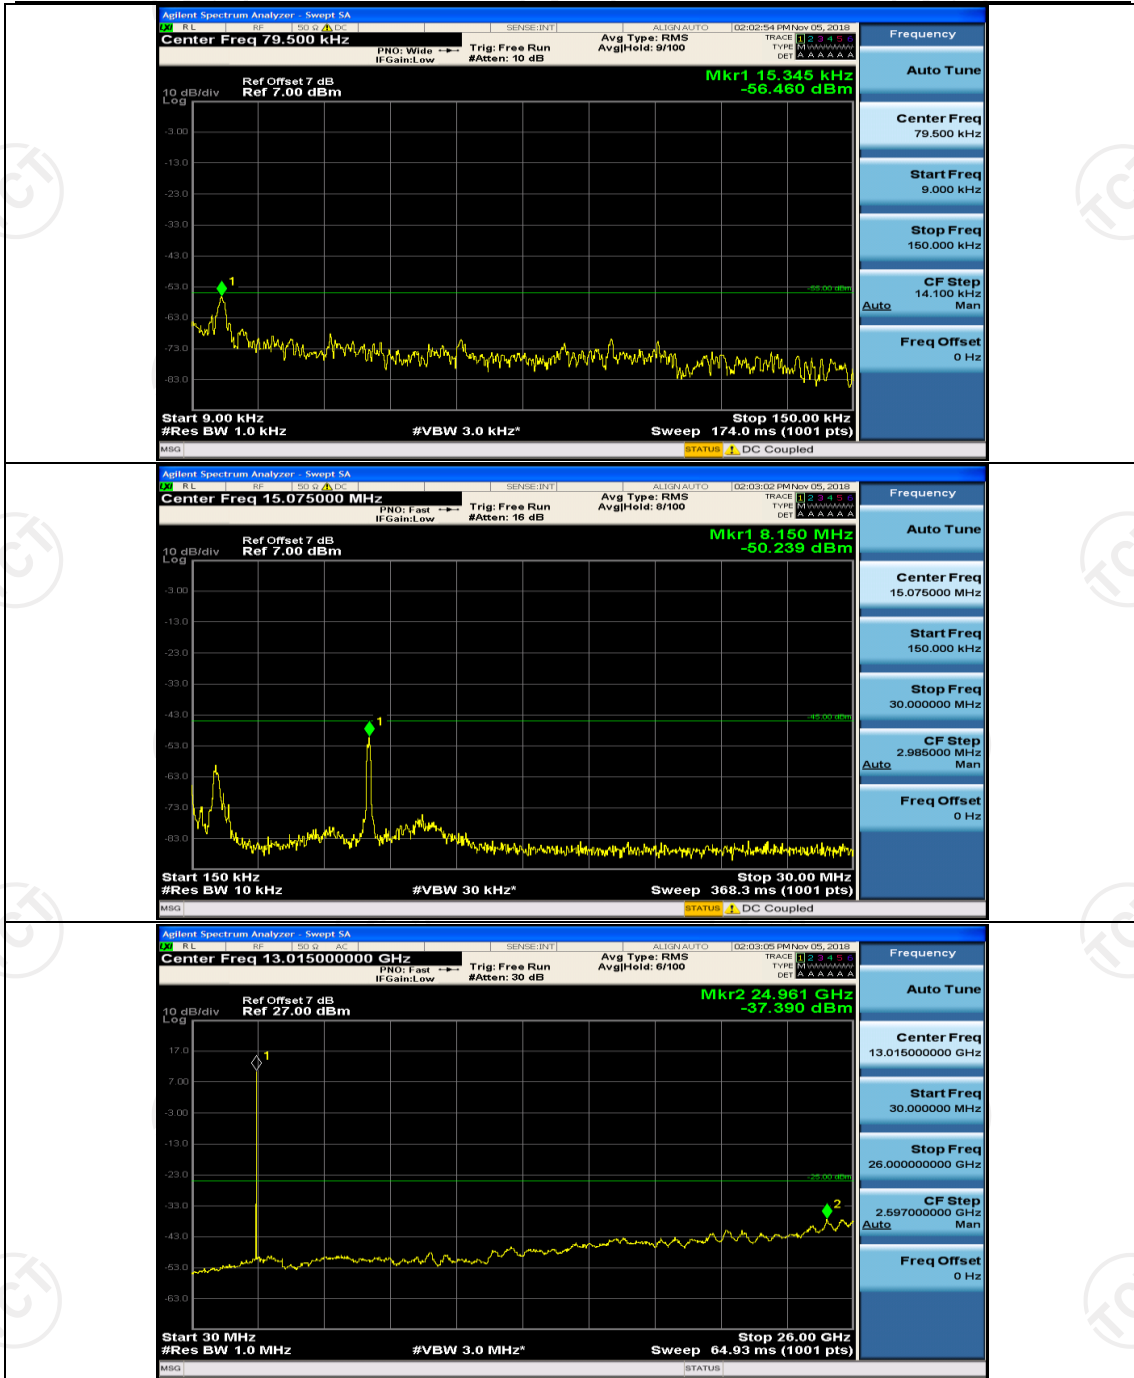

Channel Bandwidth: 10 MHz\_HCH\_QPSK\_1RB#0

Channel Bandwidth: 10 MHz\_HCH\_QPSK\_1RB#24

Channel Bandwidth: 10 MHz\_LCH\_16QAM\_1RB#0

Frequency
Auto Tune
Center Freq 79.500 kHz
Start Freq 9.000 kHz
Stop Freq 150.000 kHz
CF Step 14.100 kHz Man
Freq Offset 0 Hz

Frequency
Auto Tune
Center Freq 15.075000 MHz
Start Freq 150.000 kHz
Stop Freq 30.000000 MHz
CF Step 2.985000 MHz Man
Freq Offset 0 Hz

Frequency
Auto Tune
Center Freq 13.01500000 GHz
Start Freq 30.000000 MHz
Stop Freq 26.00000000 GHz
CF Step 2.597000000 GHz Man
Freq Offset 0 Hz

Channel Bandwidth: 10 MHz\_LCH\_16QAM\_1RB#24

Channel Bandwidth: 10 MHz\_MCH\_16QAM\_1RB#0

Channel Bandwidth: 10 MHz\_MCH\_16QAM\_1RB#24

Channel Bandwidth: 10 MHz\_HCH\_16QAM\_1RB#0

Channel Bandwidth: 10 MHz\_HCH\_16QAM\_1RB#24

## Channel Bandwidth: 15 MHz

(Channel Bandwidth:15 MHz)\_MCH\_QPSK\_1RB#0

(Channel Bandwidth:15 MHz)\_MCH\_QPSK\_1RB#37

(Channel Bandwidth:15 MHz)\_HCH\_QPSK\_1RB#0

(Channel Bandwidth:15 MHz)\_HCH\_QPSK\_1RB#37