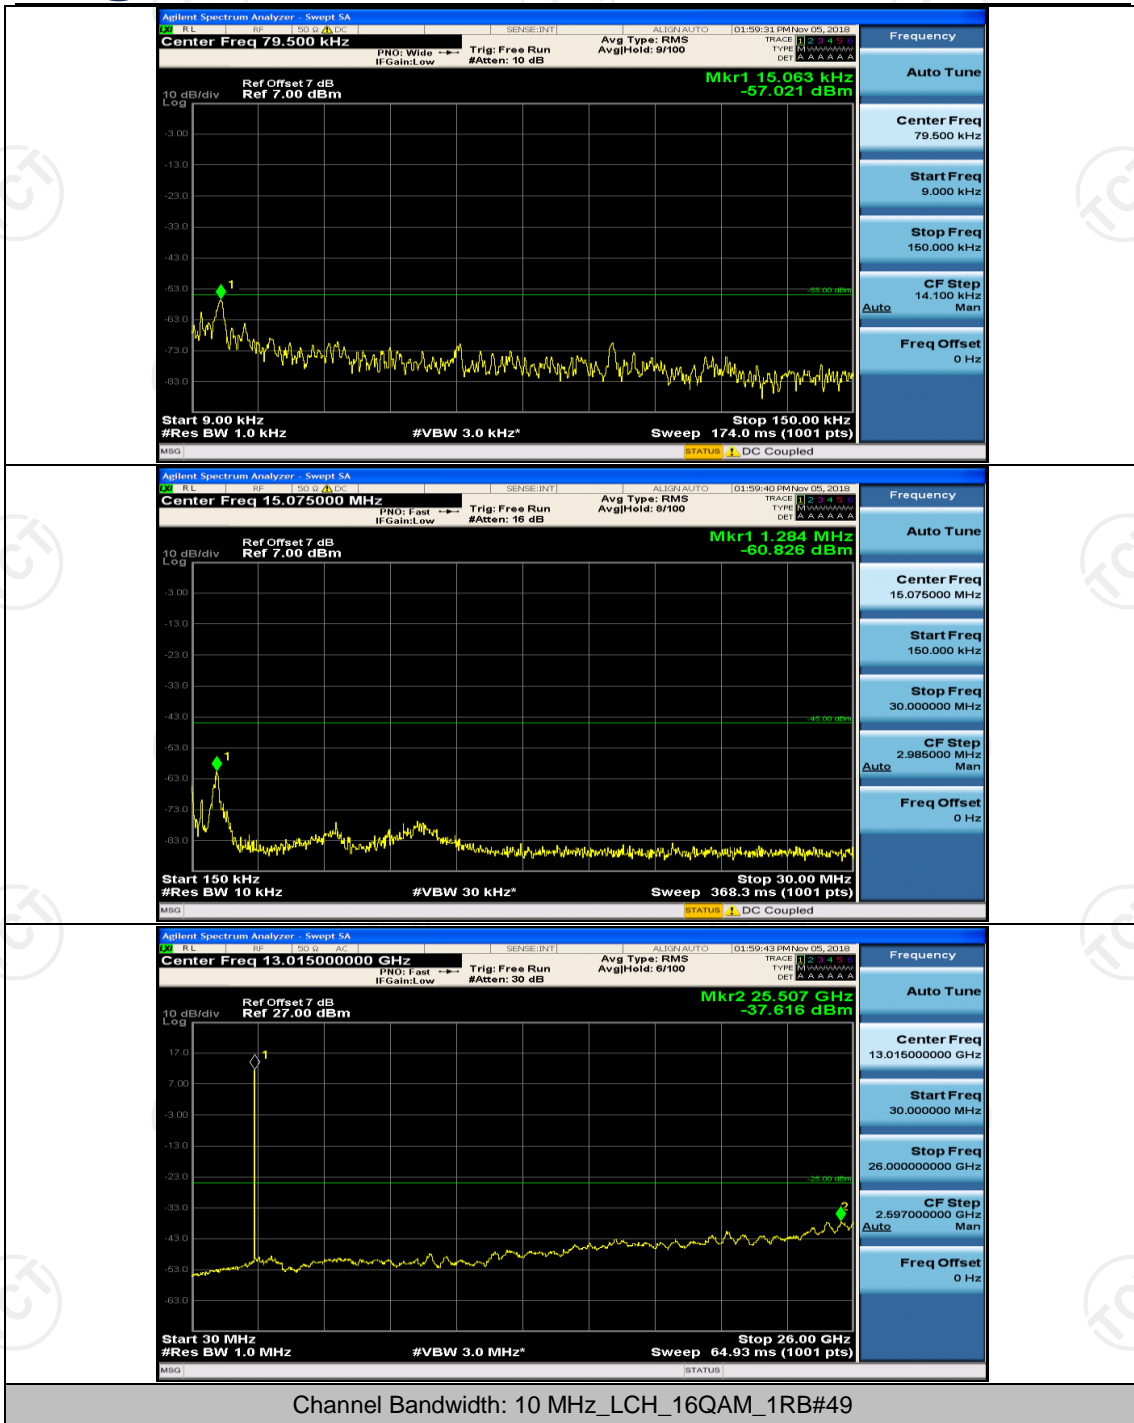

Channel Bandwidth: 10 MHz\_HCH\_QPSK\_1RB#0

Channel Bandwidth: 10 MHz\_HCH\_QPSK\_1RB#24

Channel Bandwidth: 10 MHz\_LCH\_16QAM\_1RB#0

Frequency
Auto Tune
Center Freq 79.500 kHz
Start Freq 9.000 kHz
Stop Freq 150.000 kHz
CF Step 14.100 kHz Man
Freq Offset 0 Hz

Frequency
Auto Tune
Center Freq 15.075000 MHz
Start Freq 150.000 kHz
Stop Freq 30.000000 MHz
CF Step 2.985000 MHz Man
Freq Offset 0 Hz

Frequency
Auto Tune
Center Freq 13.01500000 GHz
Start Freq 30.000000 MHz
Stop Freq 26.00000000 GHz
CF Step 2.597000000 GHz Man
Freq Offset 0 Hz

Channel Bandwidth: 10 MHz\_LCH\_16QAM\_1RB#24

Channel Bandwidth: 10 MHz\_MCH\_16QAM\_1RB#0

Channel Bandwidth: 10 MHz\_MCH\_16QAM\_1RB#24

Channel Bandwidth: 10 MHz\_HCH\_16QAM\_1RB#0

Channel Bandwidth: 10 MHz\_HCH\_16QAM\_1RB#24