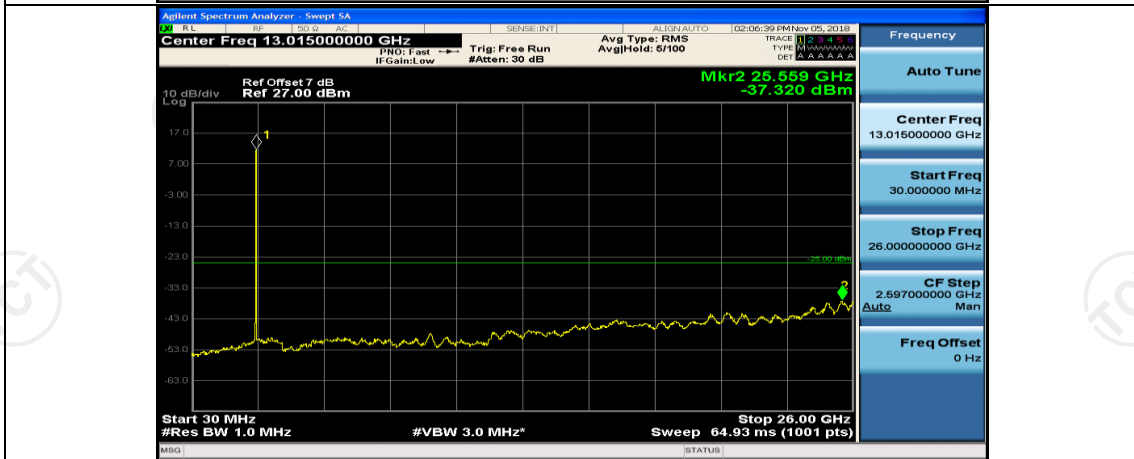

Frequency
Auto Tune
Center Freq 15.075000 MHz
Start Freq 150.000 kHz
Stop Freq 30.000000 MHz
CF Step 2.985000 MHz Man
Freq Offset 0 Hz

Frequency
Auto Tune
Center Freq 13.01500000 GHz
Start Freq 30.000000 MHz
Stop Freq 26.00000000 GHz
CF Step 2.597000000 GHz Man
Freq Offset 0 Hz

## Channel Bandwidth: 15 MHz

(Channel Bandwidth:15 MHz)\_MCH\_QPSK\_1RB#0

(Channel Bandwidth:15 MHz)\_MCH\_QPSK\_1RB#37

(Channel Bandwidth:15 MHz)\_HCH\_QPSK\_1RB#0

(Channel Bandwidth:15 MHz)\_HCH\_QPSK\_1RB#37