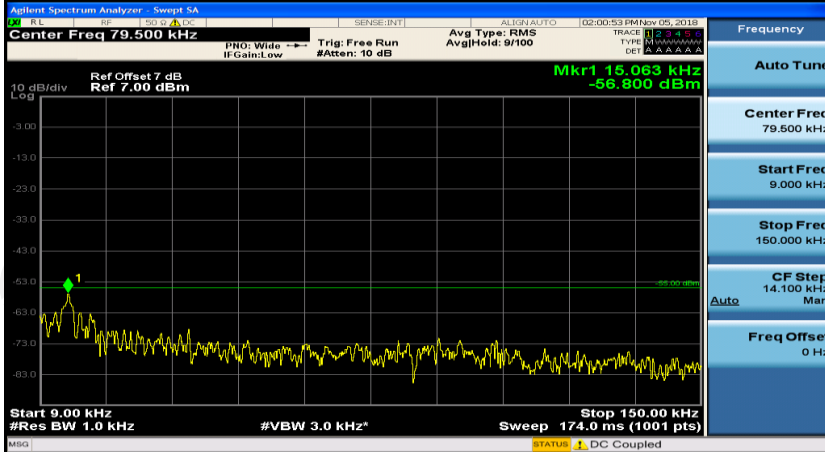

Channel Bandwidth: 10 MHz_MCH_16QAM_1RB#0

Channel Bandwidth: 10 MHz_MCH_16QAM_1RB#24