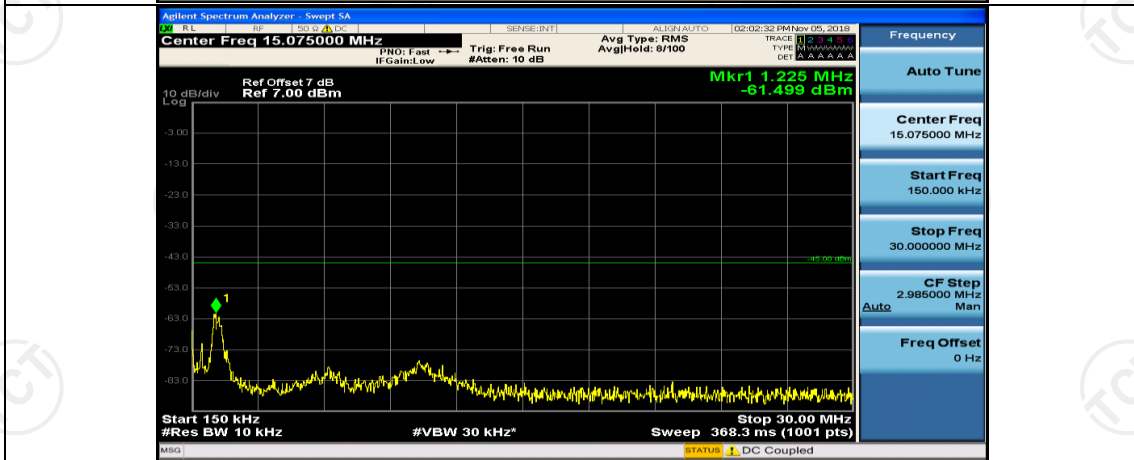

Channel Bandwidth: 10 MHz\_HCH\_QPSK\_1RB#0

Channel Bandwidth: 10 MHz\_HCH\_QPSK\_1RB#24

Channel Bandwidth: 10 MHz\_LCH\_16QAM\_1RB#0

Frequency
Auto Tune
Center Freq 79.500 kHz
Start Freq 9.000 kHz
Stop Freq 150.000 kHz
CF Step 14.100 kHz Man
Freq Offset 0 Hz

Frequency
Auto Tune
Center Freq 15.075000 MHz
Start Freq 150.000 kHz
Stop Freq 30.000000 MHz
CF Step 2.985000 MHz Man
Freq Offset 0 Hz

Frequency
Auto Tune
Center Freq 13.01500000 GHz
Start Freq 30.000000 MHz
Stop Freq 26.00000000 GHz
CF Step 2.597000000 GHz Man
Freq Offset 0 Hz

Channel Bandwidth: 10 MHz\_LCH\_16QAM\_1RB#24

Channel Bandwidth: 10 MHz\_MCH\_16QAM\_1RB#0

Channel Bandwidth: 10 MHz\_MCH\_16QAM\_1RB#24

Channel Bandwidth: 10 MHz\_HCH\_16QAM\_1RB#0

Channel Bandwidth: 10 MHz\_HCH\_16QAM\_1RB#24