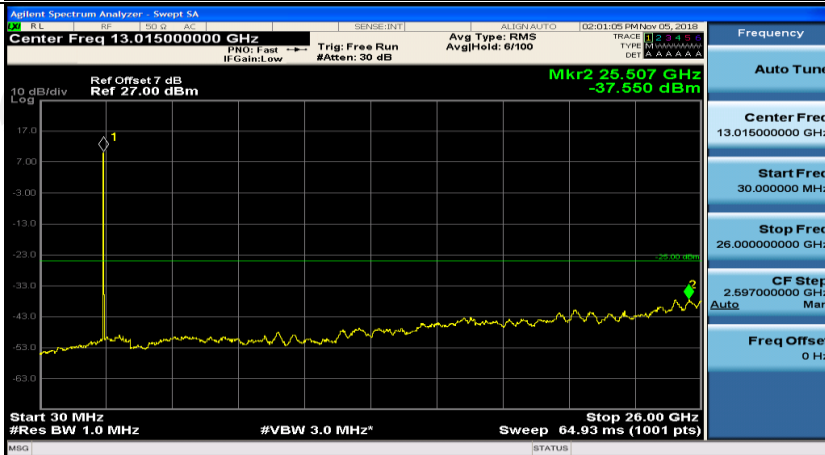

Channel Bandwidth: 10 MHz_MCH_16QAM_1RB#0

Channel Bandwidth: 10 MHz_MCH_16QAM_1RB#24