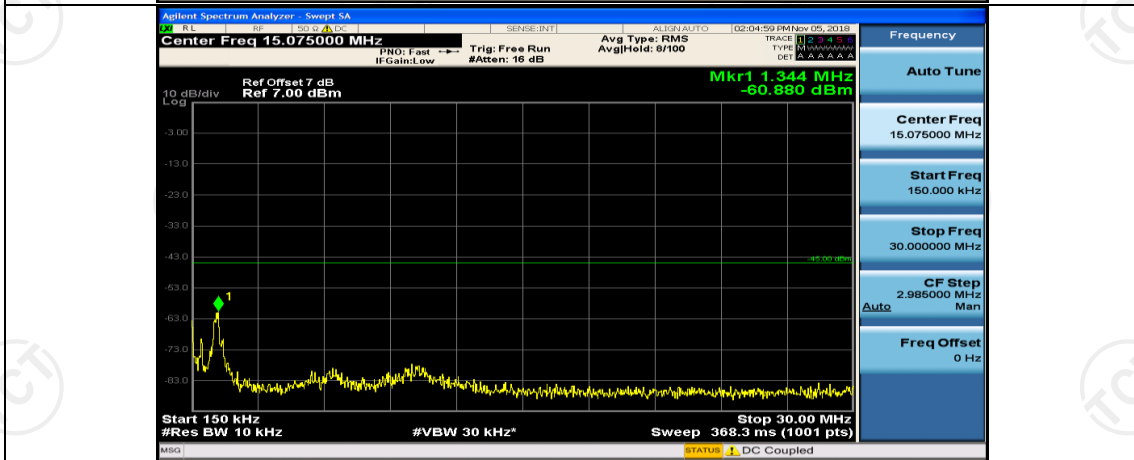

(Channel Bandwidth:15 MHz)_MCH_QPSK_1RB#0

(Channel Bandwidth:15 MHz)_MCH_QPSK_1RB#37