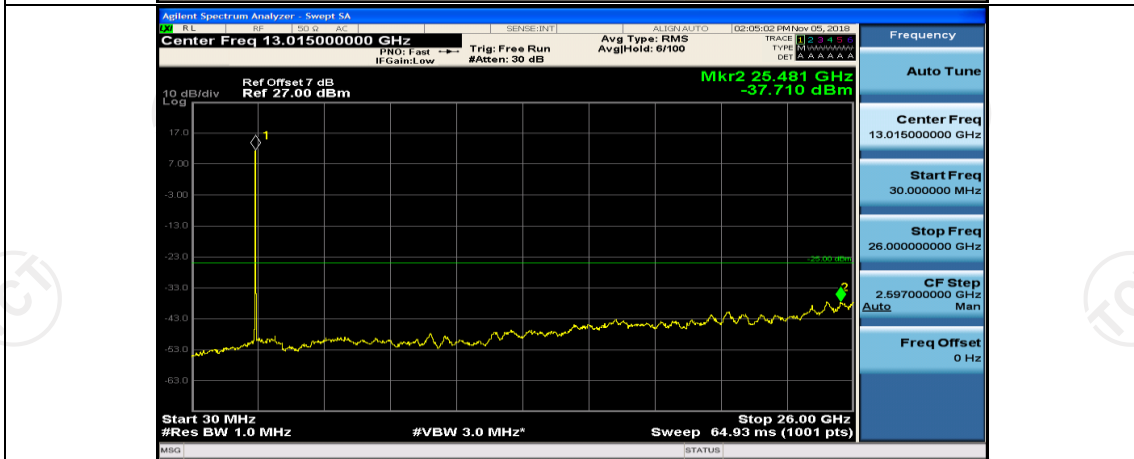

(Channel Bandwidth:15 MHz)_MCH_QPSK_1RB#37