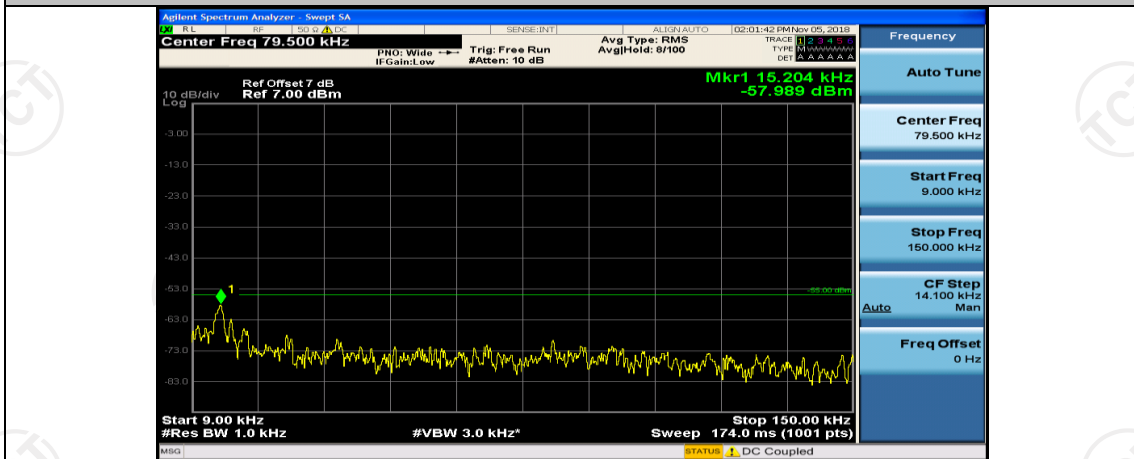

Channel Bandwidth: 10 MHz\_HCH\_QPSK\_1RB#0

Channel Bandwidth: 10 MHz\_HCH\_QPSK\_1RB#24

Channel Bandwidth: 10 MHz\_LCH\_16QAM\_1RB#0

Frequency
Auto Tune
Center Freq 79.500 kHz
Start Freq 9.000 kHz
Stop Freq 150.000 kHz
CF Step 14.100 kHz Man
Freq Offset 0 Hz

Frequency
Auto Tune
Center Freq 15.075000 MHz
Start Freq 150.000 kHz
Stop Freq 30.000000 MHz
CF Step 2.985000 MHz Man
Freq Offset 0 Hz

Frequency
Auto Tune
Center Freq 13.01500000 GHz
Start Freq 30.000000 MHz
Stop Freq 26.00000000 GHz
CF Step 2.597000000 GHz Man
Freq Offset 0 Hz