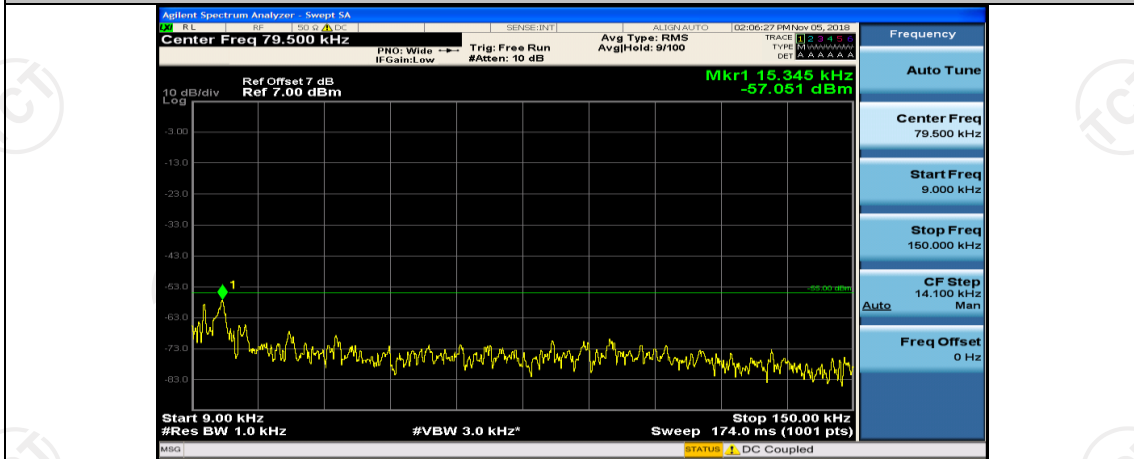

Frequency
Auto Tune
Center Freq 15.075000 MHz
Start Freq 150.000 kHz
Stop Freq 30.000000 MHz
CF Step 2.985000 MHz Man
Freq Offset 0 Hz

Frequency
Auto Tune
Center Freq 13.01500000 GHz
Start Freq 30.000000 MHz
Stop Freq 26.00000000 GHz
CF Step 2.597000000 GHz Man
Freq Offset 0 Hz

## Channel Bandwidth: 15 MHz

(Channel Bandwidth:15 MHz)\_MCH\_QPSK\_1RB#0

(Channel Bandwidth:15 MHz)\_MCH\_QPSK\_1RB#37

(Channel Bandwidth:15 MHz)\_HCH\_QPSK\_1RB#0

(Channel Bandwidth:15 MHz)\_HCH\_QPSK\_1RB#37