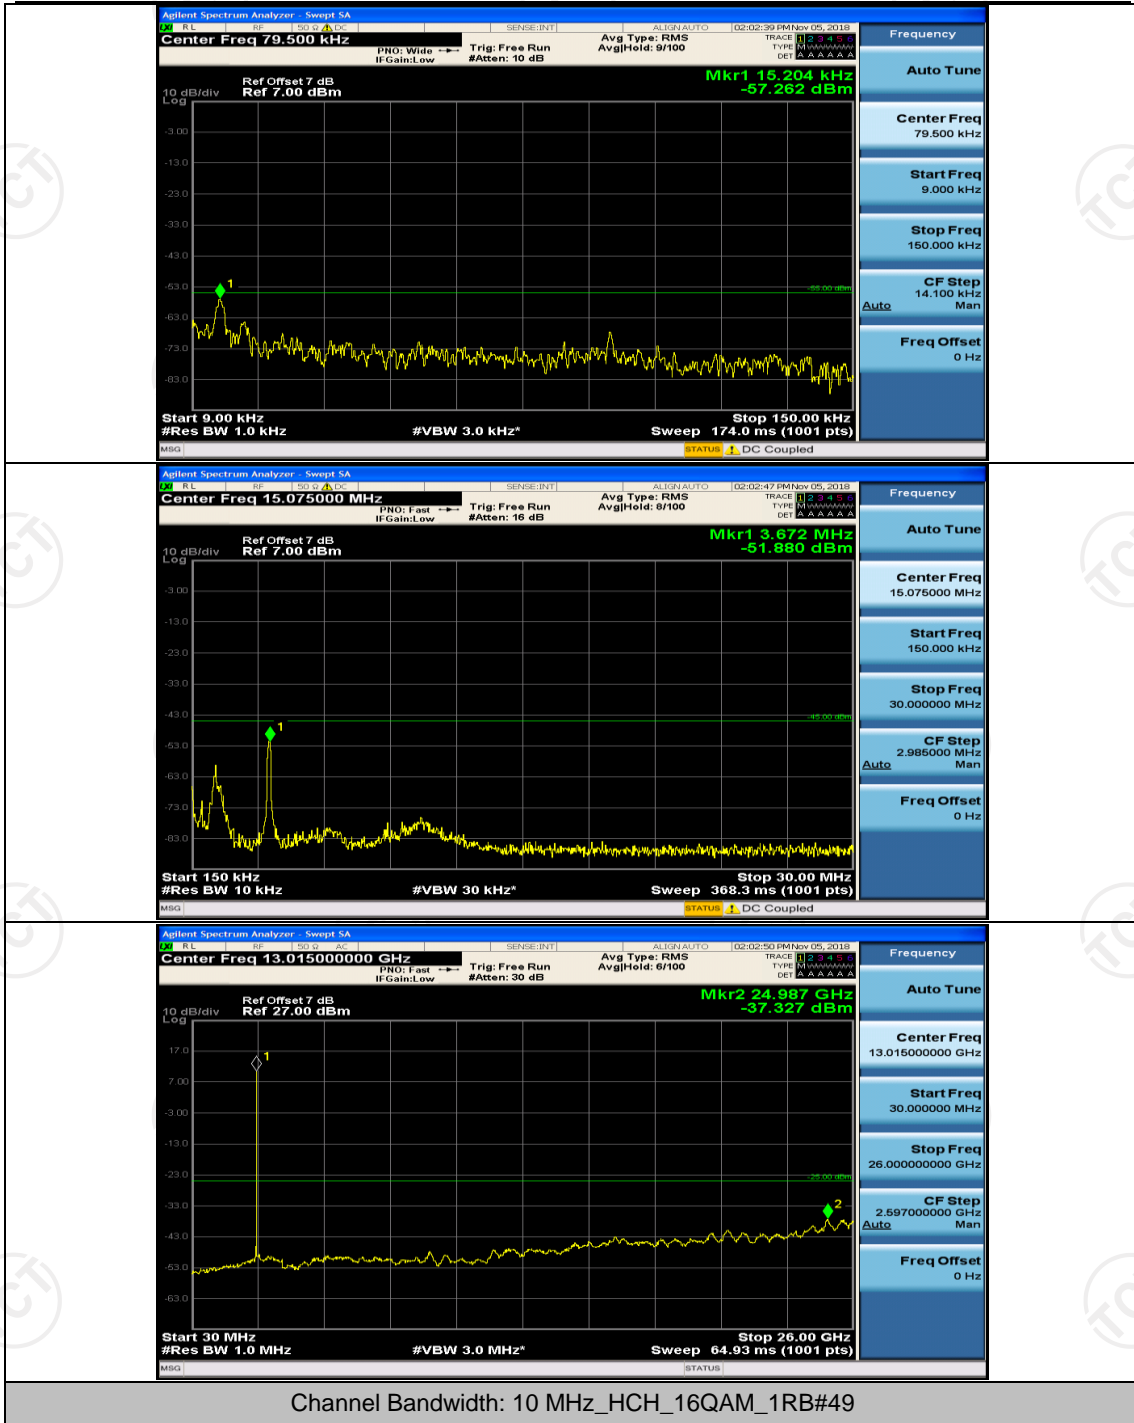

Channel Bandwidth: 10 MHz\_HCH\_QPSK\_1RB#0

Channel Bandwidth: 10 MHz\_HCH\_QPSK\_1RB#24

Channel Bandwidth: 10 MHz\_LCH\_16QAM\_1RB#0

Frequency
Auto Tune
Center Freq 79.500 kHz
Start Freq 9.000 kHz
Stop Freq 150.000 kHz
CF Step 14.100 kHz Man
Freq Offset 0 Hz

Frequency
Auto Tune
Center Freq 15.075000 MHz
Start Freq 150.000 kHz
Stop Freq 30.000000 MHz
CF Step 2.985000 MHz Man
Freq Offset 0 Hz

Frequency
Auto Tune
Center Freq 13.01500000 GHz
Start Freq 30.000000 MHz
Stop Freq 26.00000000 GHz
CF Step 2.597000000 GHz Man
Freq Offset 0 Hz

Channel Bandwidth: 10 MHz\_LCH\_16QAM\_1RB#24

Channel Bandwidth: 10 MHz\_MCH\_16QAM\_1RB#0

Channel Bandwidth: 10 MHz\_MCH\_16QAM\_1RB#24

Channel Bandwidth: 10 MHz\_HCH\_16QAM\_1RB#0

Channel Bandwidth: 10 MHz\_HCH\_16QAM\_1RB#24

## Channel Bandwidth: 15 MHz

(Channel Bandwidth:15 MHz)\_MCH\_QPSK\_1RB#0

(Channel Bandwidth:15 MHz)\_MCH\_QPSK\_1RB#37

(Channel Bandwidth:15 MHz)\_HCH\_QPSK\_1RB#0

(Channel Bandwidth:15 MHz)\_HCH\_QPSK\_1RB#37