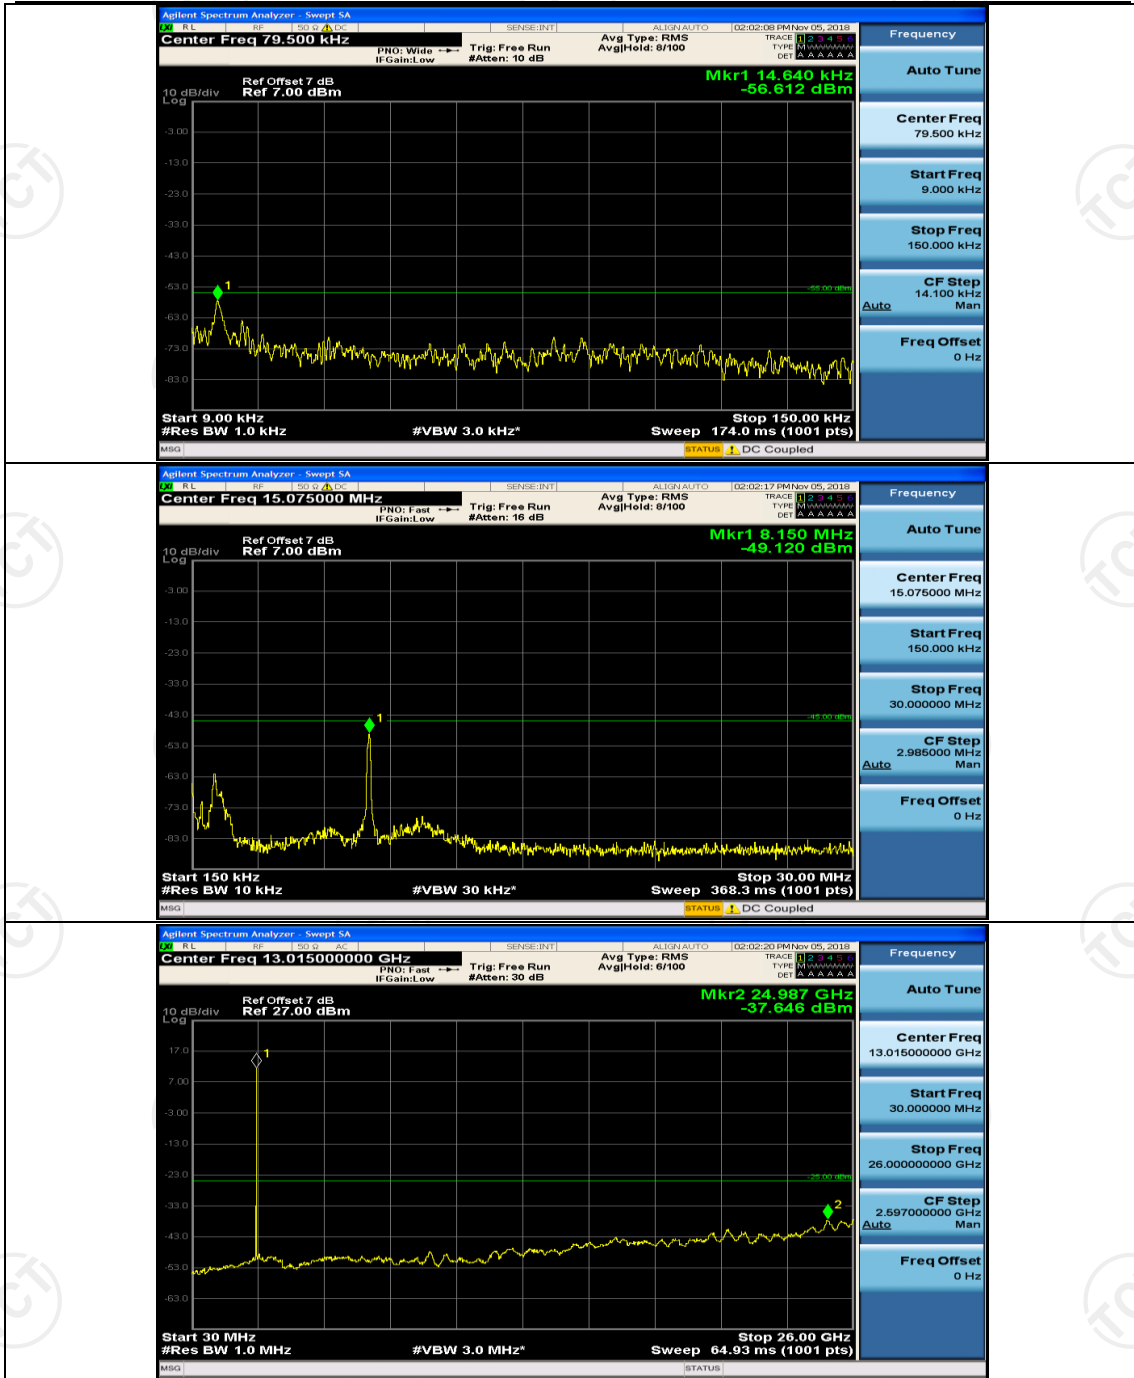

Channel Bandwidth: 10 MHz\_HCH\_QPSK\_1RB#0

Channel Bandwidth: 10 MHz\_HCH\_QPSK\_1RB#24

Channel Bandwidth: 10 MHz\_LCH\_16QAM\_1RB#0

Frequency
Auto Tune
Center Freq 79.500 kHz
Start Freq 9.000 kHz
Stop Freq 150.000 kHz
CF Step 14.100 kHz Man
Freq Offset 0 Hz

Frequency
Auto Tune
Center Freq 15.075000 MHz
Start Freq 150.000 kHz
Stop Freq 30.000000 MHz
CF Step 2.985000 MHz Man
Freq Offset 0 Hz

Frequency
Auto Tune
Center Freq 13.01500000 GHz
Start Freq 30.000000 MHz
Stop Freq 26.00000000 GHz
CF Step 2.597000000 GHz Man
Freq Offset 0 Hz