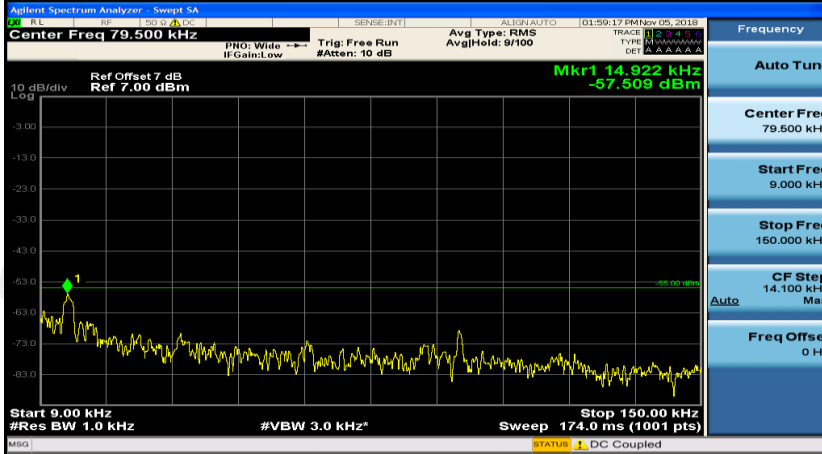

Channel Bandwidth: 10 MHz\_HCH\_QPSK\_1RB#0

Channel Bandwidth: 10 MHz\_HCH\_QPSK\_1RB#24

Channel Bandwidth: 10 MHz\_LCH\_16QAM\_1RB#0

Frequency
Auto Tune
Center Freq 79.500 kHz
Start Freq 9.000 kHz
Stop Freq 150.000 kHz
CF Step 14.100 kHz Man
Freq Offset 0 Hz

Frequency
Auto Tune
Center Freq 15.075000 MHz
Start Freq 150.000 kHz
Stop Freq 30.000000 MHz
CF Step 2.985000 MHz Man
Freq Offset 0 Hz

Frequency
Auto Tune
Center Freq 13.01500000 GHz
Start Freq 30.000000 MHz
Stop Freq 26.00000000 GHz
CF Step 2.597000000 GHz Man
Freq Offset 0 Hz