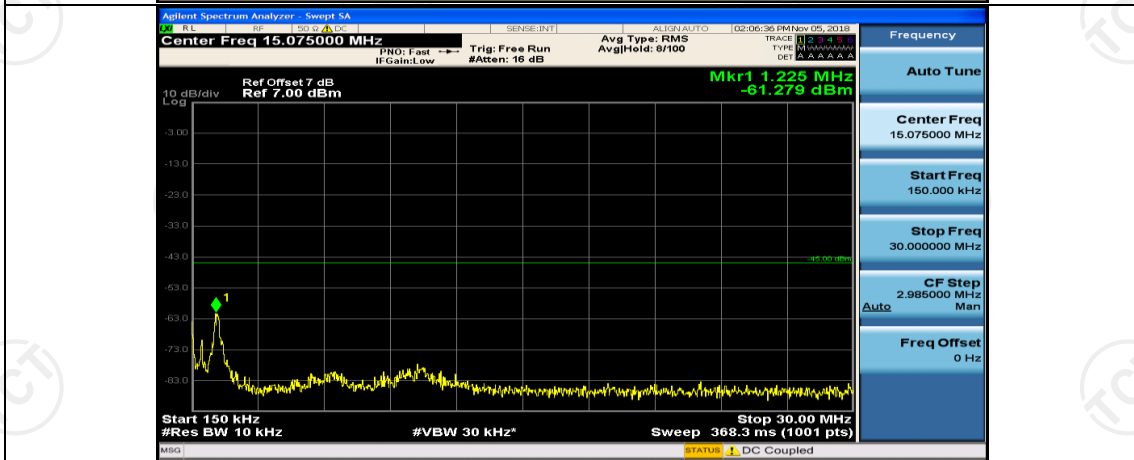

Frequency
Auto Tune
Center Freq 15.075000 MHz
Start Freq 150.000 kHz
Stop Freq 30.000000 MHz
CF Step 2.985000 MHz Man
Freq Offset 0 Hz

Frequency
Auto Tune
Center Freq 13.01500000 GHz
Start Freq 30.000000 MHz
Stop Freq 26.00000000 GHz
CF Step 2.597000000 GHz Man
Freq Offset 0 Hz

## Channel Bandwidth: 15 MHz

(Channel Bandwidth:15 MHz)\_MCH\_QPSK\_1RB#0

(Channel Bandwidth:15 MHz)\_MCH\_QPSK\_1RB#37

(Channel Bandwidth:15 MHz)\_HCH\_QPSK\_1RB#0

(Channel Bandwidth:15 MHz)\_HCH\_QPSK\_1RB#37