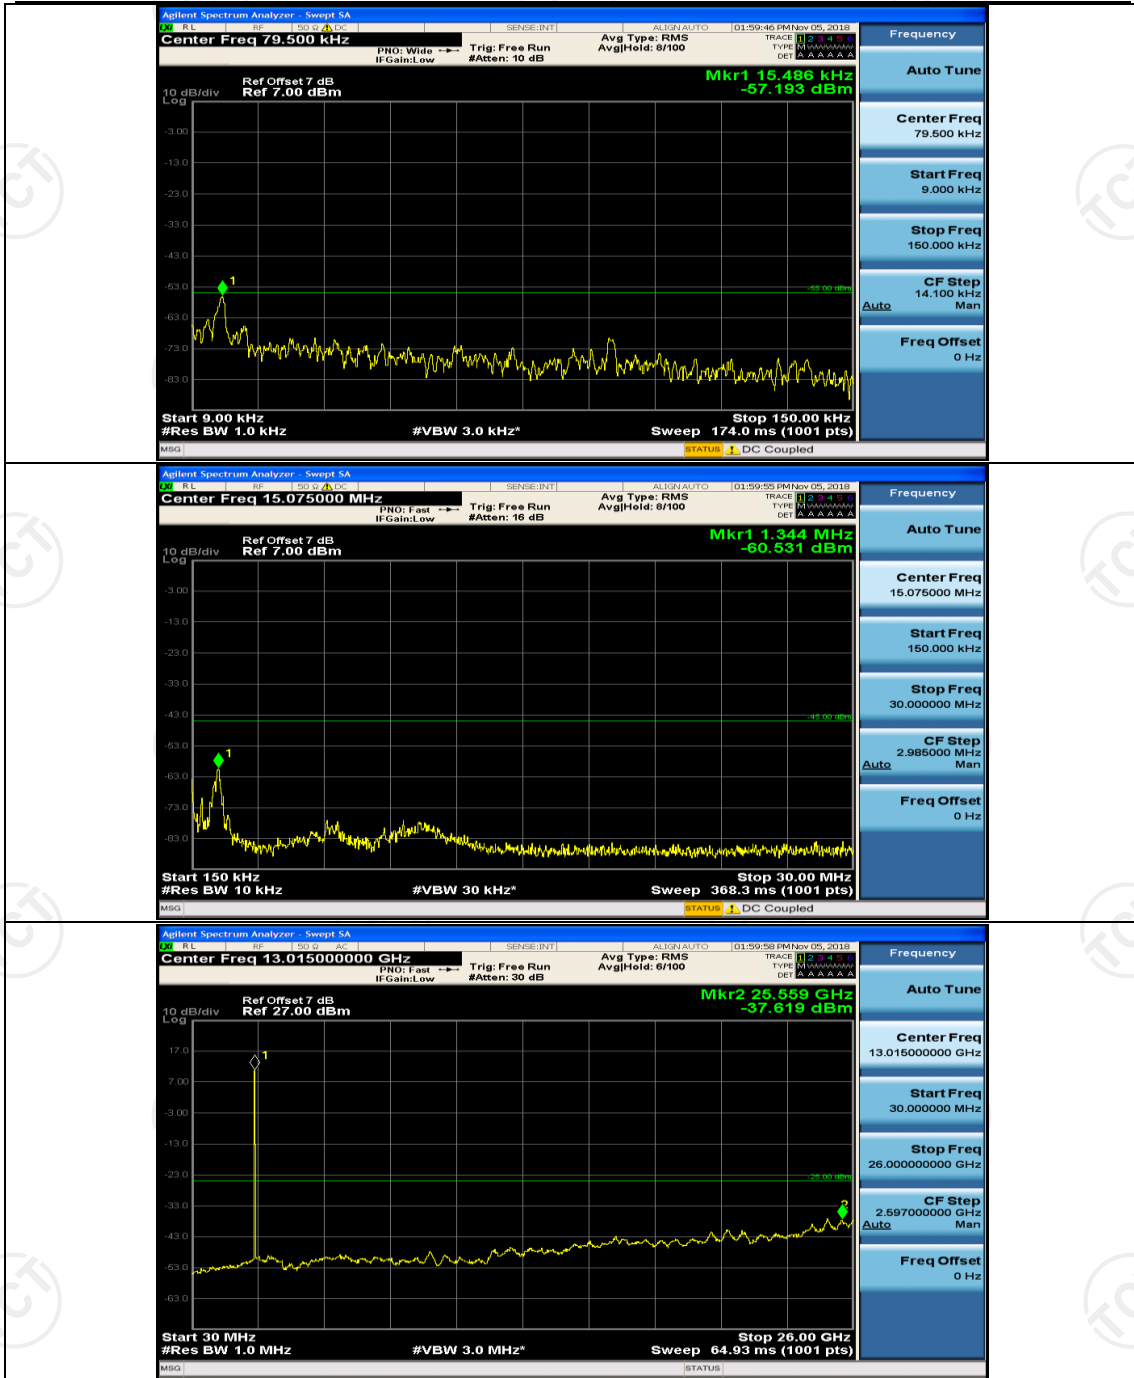

Channel Bandwidth: 10 MHz\_HCH\_QPSK\_1RB#0

Channel Bandwidth: 10 MHz\_HCH\_QPSK\_1RB#24

Channel Bandwidth: 10 MHz\_LCH\_16QAM\_1RB#0

Frequency
Auto Tune
Center Freq 79.500 kHz
Start Freq 9.000 kHz
Stop Freq 150.000 kHz
CF Step 14.100 kHz Man
Freq Offset 0 Hz

Frequency
Auto Tune
Center Freq 15.075000 MHz
Start Freq 150.000 kHz
Stop Freq 30.000000 MHz
CF Step 2.985000 MHz Man
Freq Offset 0 Hz

Frequency
Auto Tune
Center Freq 13.01500000 GHz
Start Freq 30.000000 MHz
Stop Freq 26.00000000 GHz
CF Step 2.597000000 GHz Man
Freq Offset 0 Hz

Channel Bandwidth: 10 MHz\_LCH\_16QAM\_1RB#24

Channel Bandwidth: 10 MHz\_MCH\_16QAM\_1RB#0

Channel Bandwidth: 10 MHz\_MCH\_16QAM\_1RB#24

Channel Bandwidth: 10 MHz\_HCH\_16QAM\_1RB#0

Channel Bandwidth: 10 MHz\_HCH\_16QAM\_1RB#24