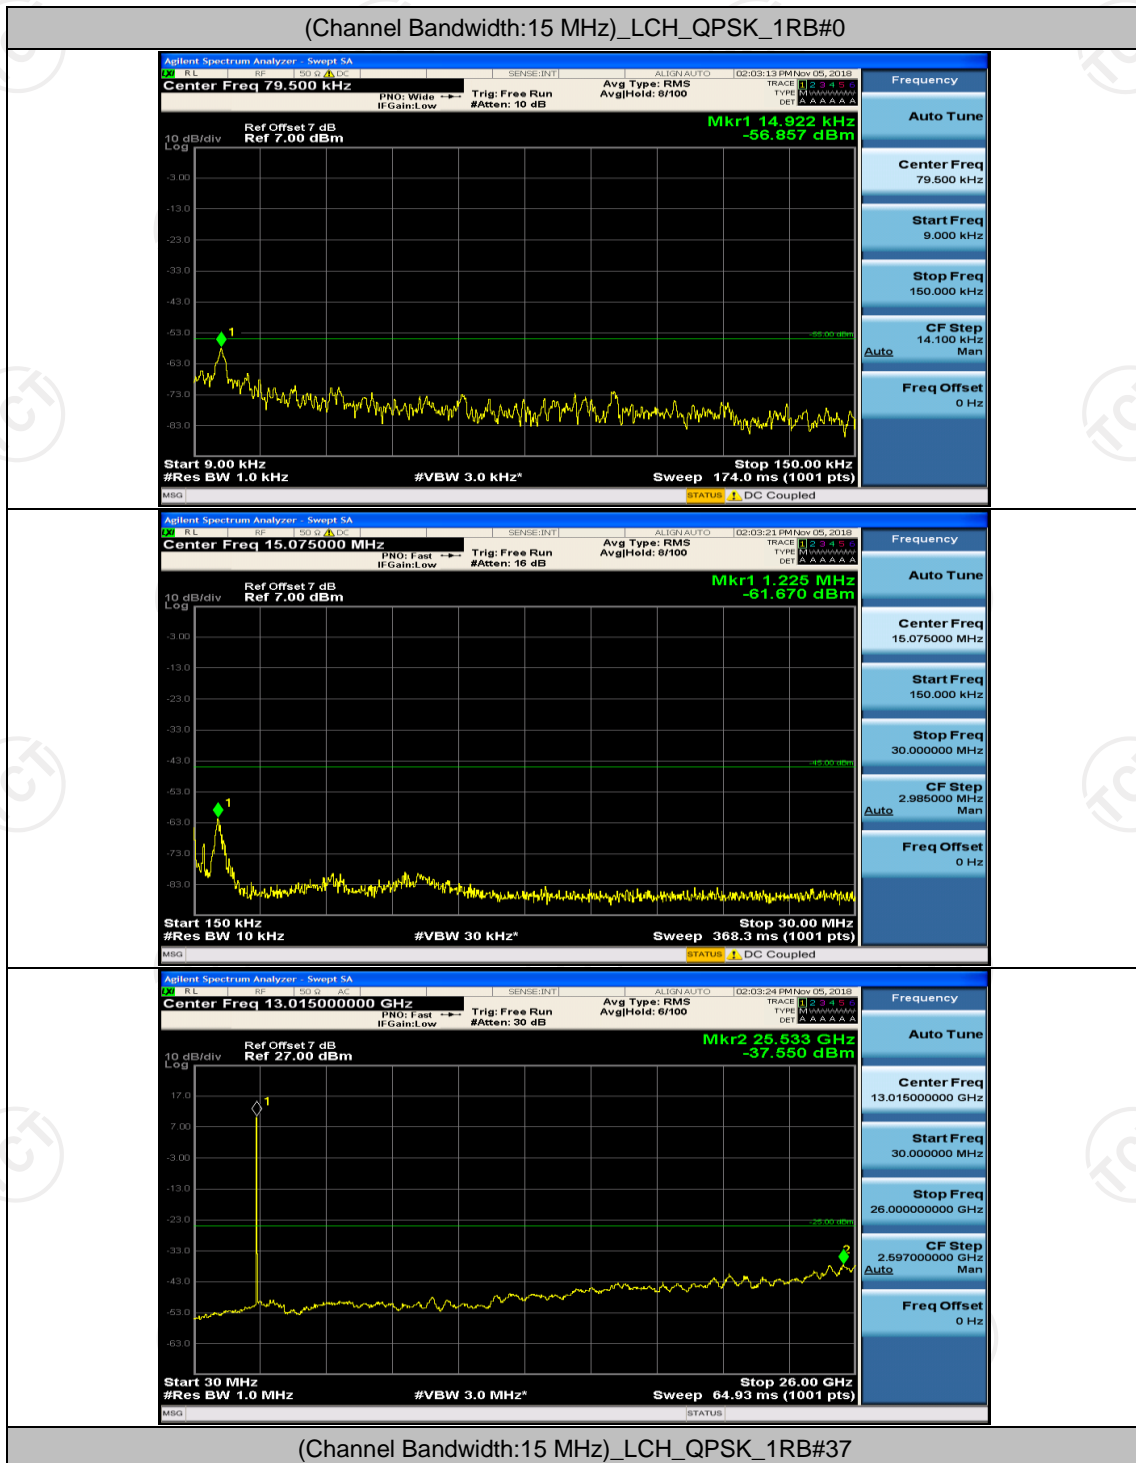

Channel Bandwidth: 15 MHz