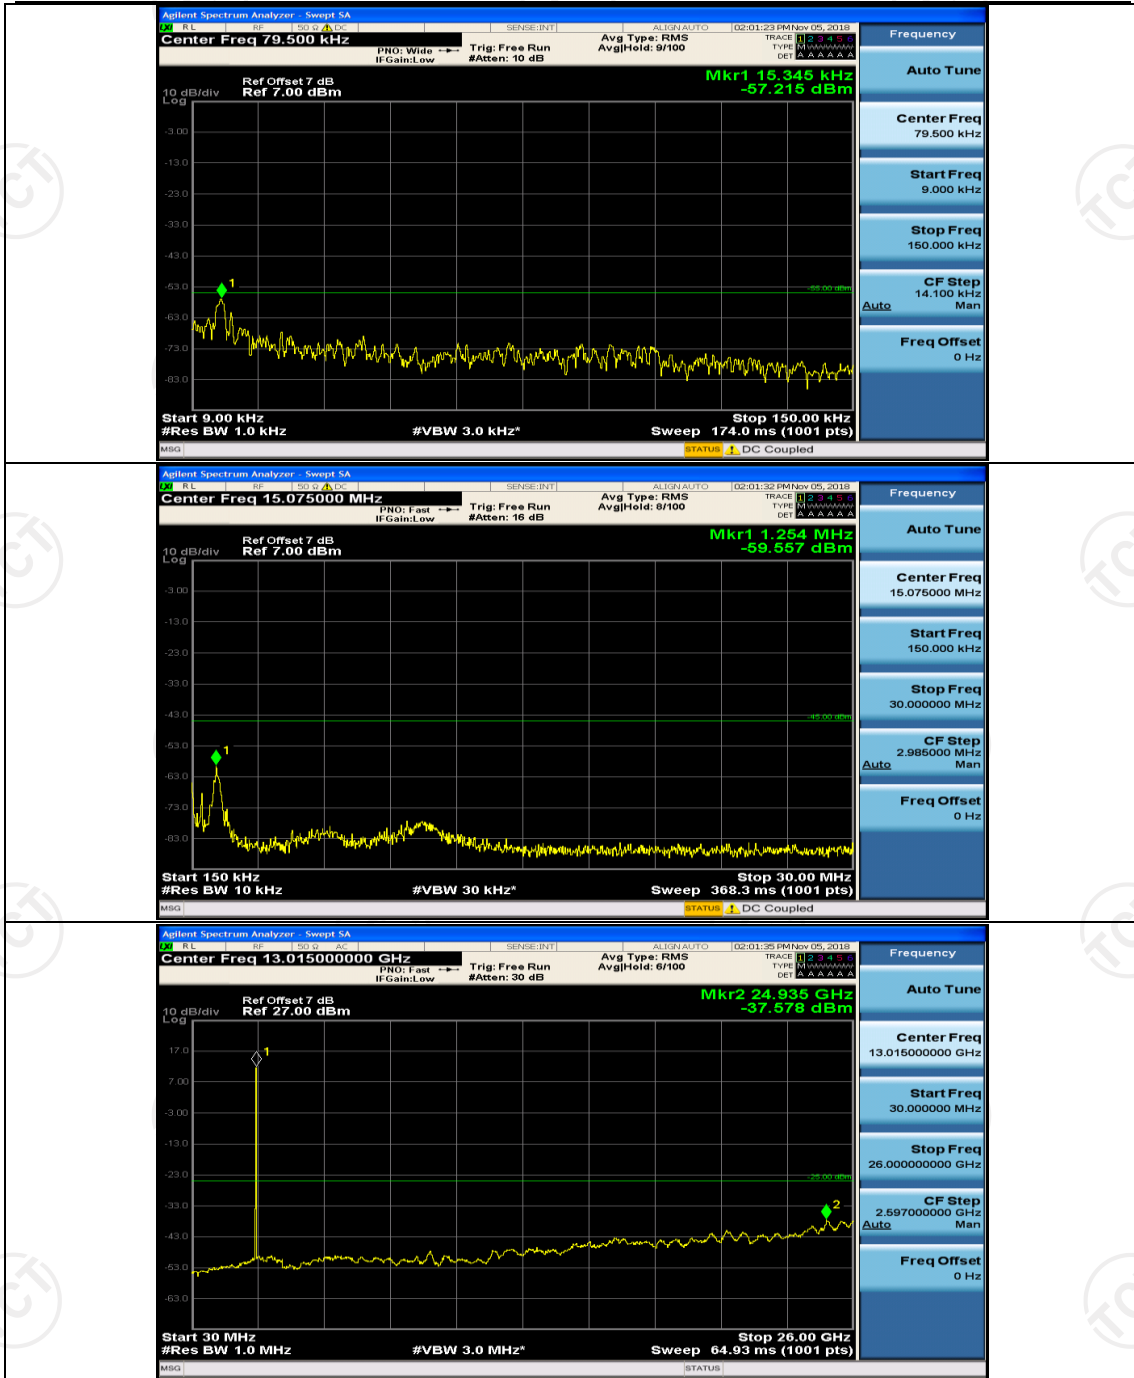

Channel Bandwidth: 10 MHz\_HCH\_QPSK\_1RB#0

Channel Bandwidth: 10 MHz\_HCH\_QPSK\_1RB#24

Channel Bandwidth: 10 MHz\_LCH\_16QAM\_1RB#0

Frequency
Auto Tune
Center Freq 79.500 kHz
Start Freq 9.000 kHz
Stop Freq 150.000 kHz
CF Step 14.100 kHz Man
Freq Offset 0 Hz

Frequency
Auto Tune
Center Freq 15.075000 MHz
Start Freq 150.000 kHz
Stop Freq 30.000000 MHz
CF Step 2.985000 MHz Man
Freq Offset 0 Hz

Frequency
Auto Tune
Center Freq 13.01500000 GHz
Start Freq 30.000000 MHz
Stop Freq 26.00000000 GHz
CF Step 2.597000000 GHz Man
Freq Offset 0 Hz

Channel Bandwidth: 10 MHz\_LCH\_16QAM\_1RB#24

Channel Bandwidth: 10 MHz\_MCH\_16QAM\_1RB#0

Channel Bandwidth: 10 MHz\_MCH\_16QAM\_1RB#24

Channel Bandwidth: 10 MHz\_HCH\_16QAM\_1RB#0

Channel Bandwidth: 10 MHz\_HCH\_16QAM\_1RB#24

## Channel Bandwidth: 15 MHz

(Channel Bandwidth:15 MHz)\_MCH\_QPSK\_1RB#0

(Channel Bandwidth:15 MHz)\_MCH\_QPSK\_1RB#37

(Channel Bandwidth:15 MHz)\_HCH\_QPSK\_1RB#0

(Channel Bandwidth:15 MHz)\_HCH\_QPSK\_1RB#37