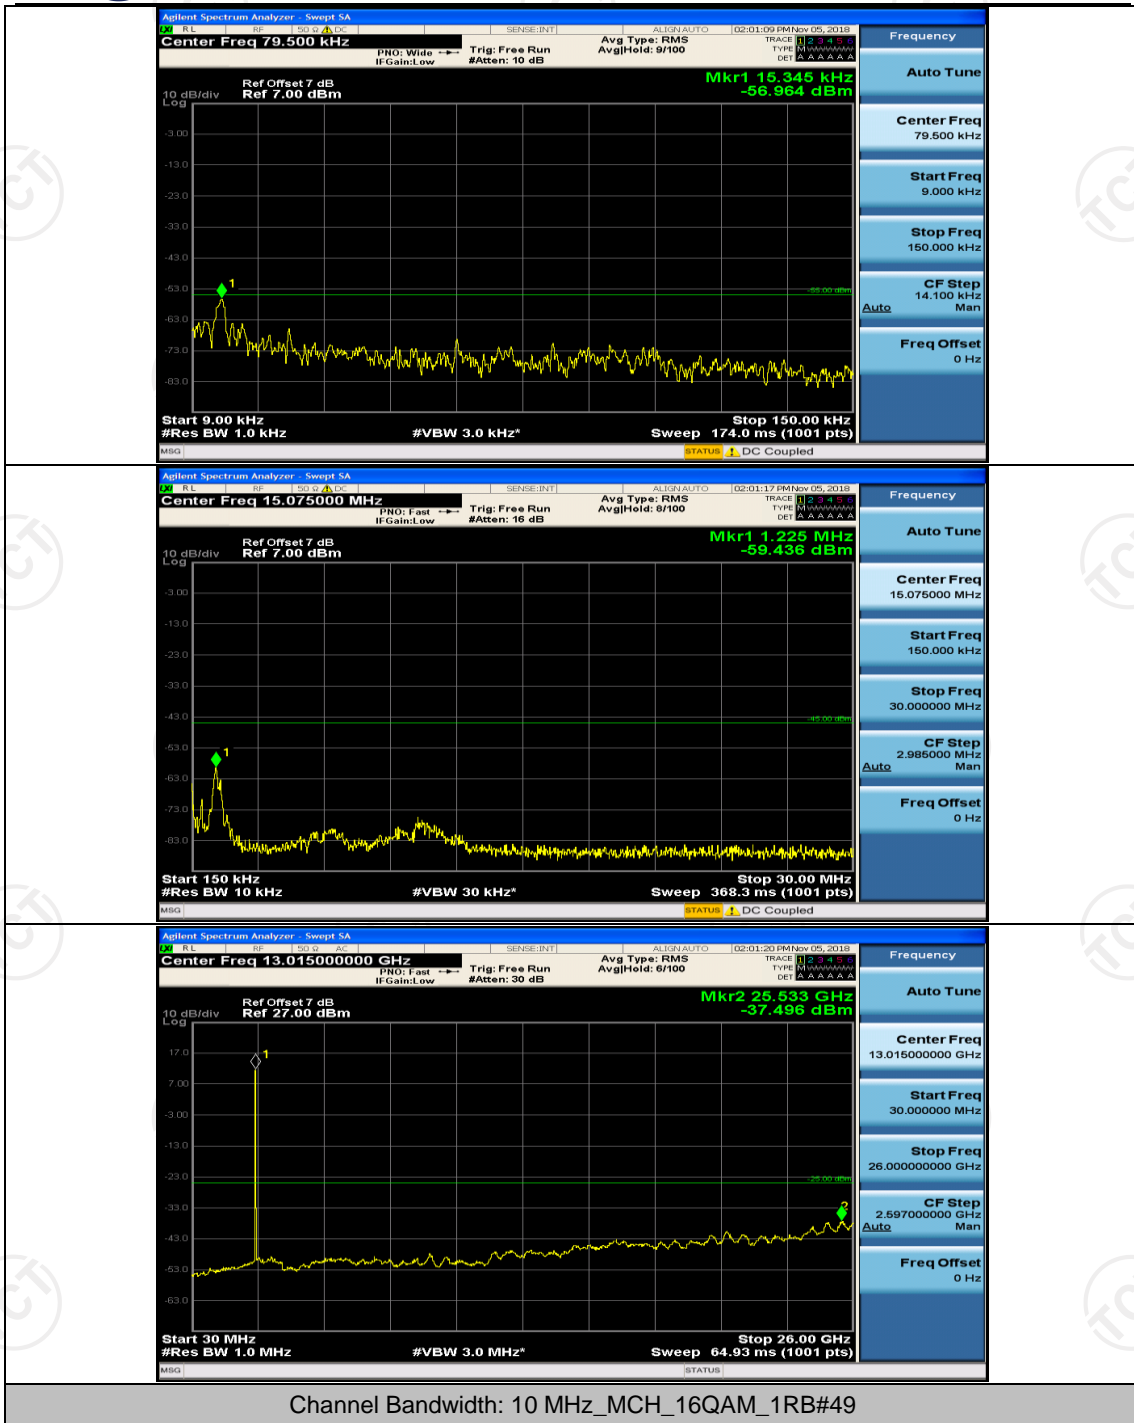

Channel Bandwidth: 10 MHz\_HCH\_QPSK\_1RB#0

Channel Bandwidth: 10 MHz\_HCH\_QPSK\_1RB#24

Channel Bandwidth: 10 MHz\_LCH\_16QAM\_1RB#0

Frequency
Auto Tune
Center Freq 79.500 kHz
Start Freq 9.000 kHz
Stop Freq 150.000 kHz
CF Step 14.100 kHz Man
Freq Offset 0 Hz

Frequency
Auto Tune
Center Freq 15.075000 MHz
Start Freq 150.000 kHz
Stop Freq 30.000000 MHz
CF Step 2.985000 MHz Man
Freq Offset 0 Hz

Frequency
Auto Tune
Center Freq 13.01500000 GHz
Start Freq 30.000000 MHz
Stop Freq 26.00000000 GHz
CF Step 2.597000000 GHz Man
Freq Offset 0 Hz

Channel Bandwidth: 10 MHz\_LCH\_16QAM\_1RB#24

Channel Bandwidth: 10 MHz\_MCH\_16QAM\_1RB#0

Channel Bandwidth: 10 MHz\_MCH\_16QAM\_1RB#24

Channel Bandwidth: 10 MHz\_HCH\_16QAM\_1RB#0

Channel Bandwidth: 10 MHz\_HCH\_16QAM\_1RB#24

## Channel Bandwidth: 15 MHz

(Channel Bandwidth:15 MHz)\_MCH\_QPSK\_1RB#0

(Channel Bandwidth:15 MHz)\_MCH\_QPSK\_1RB#37

(Channel Bandwidth:15 MHz)\_HCH\_QPSK\_1RB#0

(Channel Bandwidth:15 MHz)\_HCH\_QPSK\_1RB#37