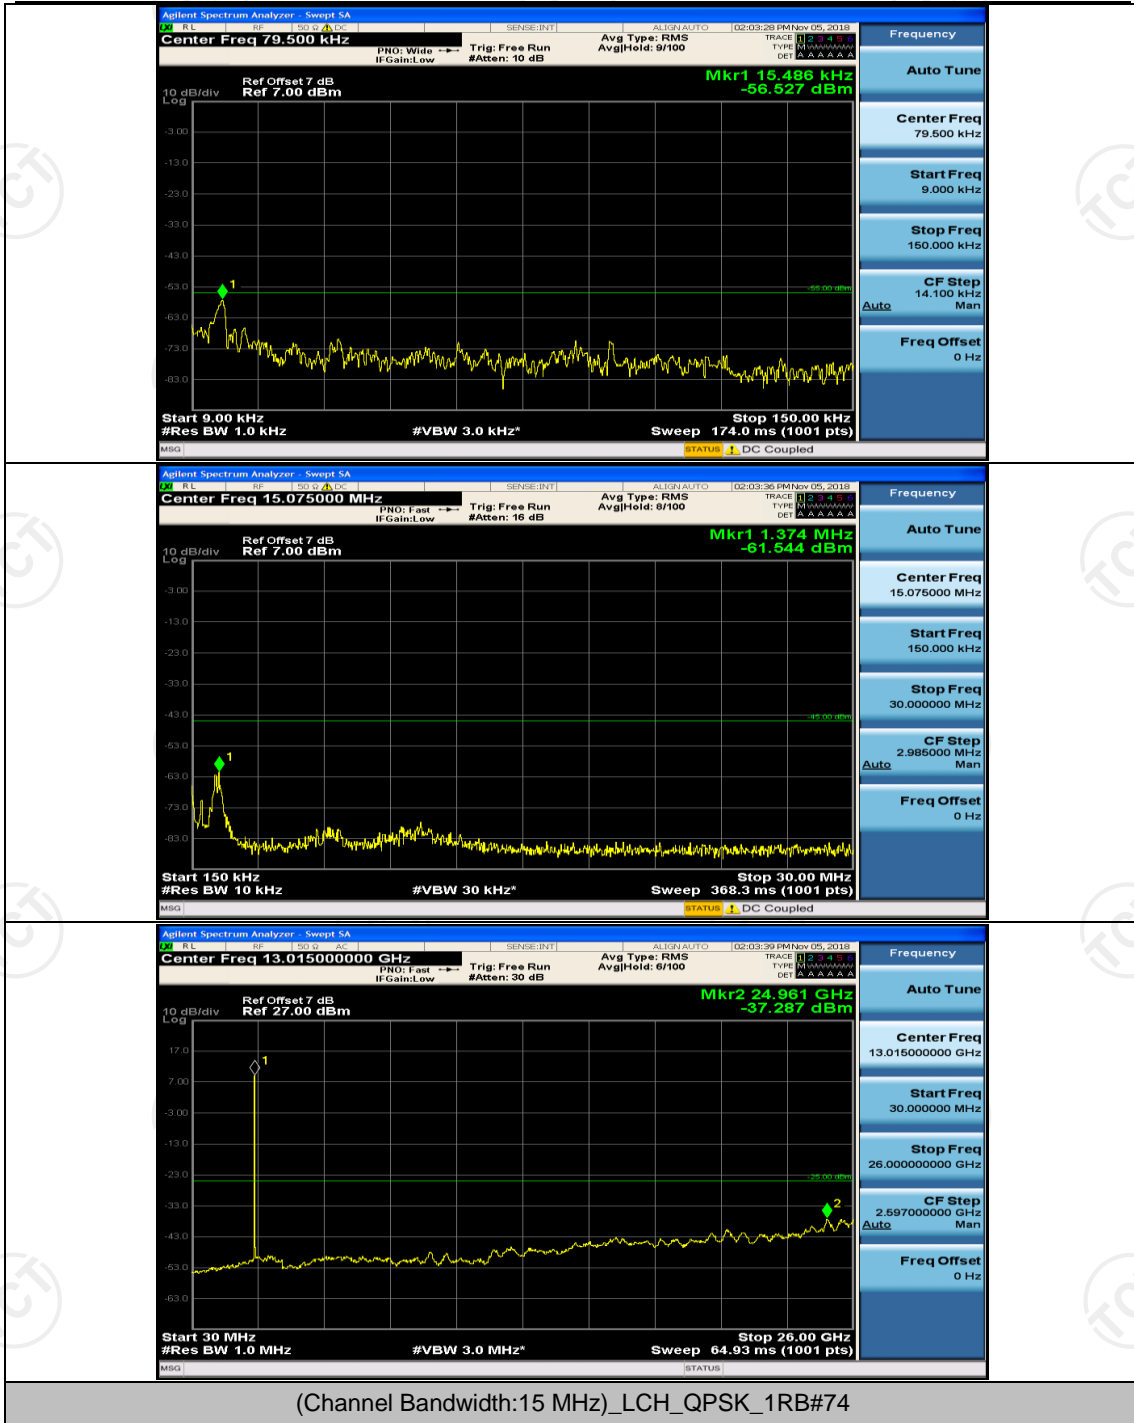

Channel Bandwidth: 10 MHz\_HCH\_QPSK\_1RB#0

Channel Bandwidth: 10 MHz\_HCH\_QPSK\_1RB#24

Channel Bandwidth: 10 MHz\_LCH\_16QAM\_1RB#0

Frequency
Auto Tune
Center Freq 79.500 kHz
Start Freq 9.000 kHz
Stop Freq 150.000 kHz
CF Step 14.100 kHz Man
Freq Offset 0 Hz

Frequency
Auto Tune
Center Freq 15.075000 MHz
Start Freq 150.000 kHz
Stop Freq 30.000000 MHz
CF Step 2.985000 MHz Man
Freq Offset 0 Hz

Frequency
Auto Tune
Center Freq 13.01500000 GHz
Start Freq 30.000000 MHz
Stop Freq 26.00000000 GHz
CF Step 2.597000000 GHz Man
Freq Offset 0 Hz

Channel Bandwidth: 10 MHz\_LCH\_16QAM\_1RB#24

Channel Bandwidth: 10 MHz\_MCH\_16QAM\_1RB#0

Channel Bandwidth: 10 MHz\_MCH\_16QAM\_1RB#24

Channel Bandwidth: 10 MHz\_HCH\_16QAM\_1RB#0

Channel Bandwidth: 10 MHz\_HCH\_16QAM\_1RB#24

## Channel Bandwidth: 15 MHz

(Channel Bandwidth:15 MHz)\_MCH\_QPSK\_1RB#0

(Channel Bandwidth:15 MHz)\_MCH\_QPSK\_1RB#37

(Channel Bandwidth:15 MHz)\_HCH\_QPSK\_1RB#0

(Channel Bandwidth:15 MHz)\_HCH\_QPSK\_1RB#37