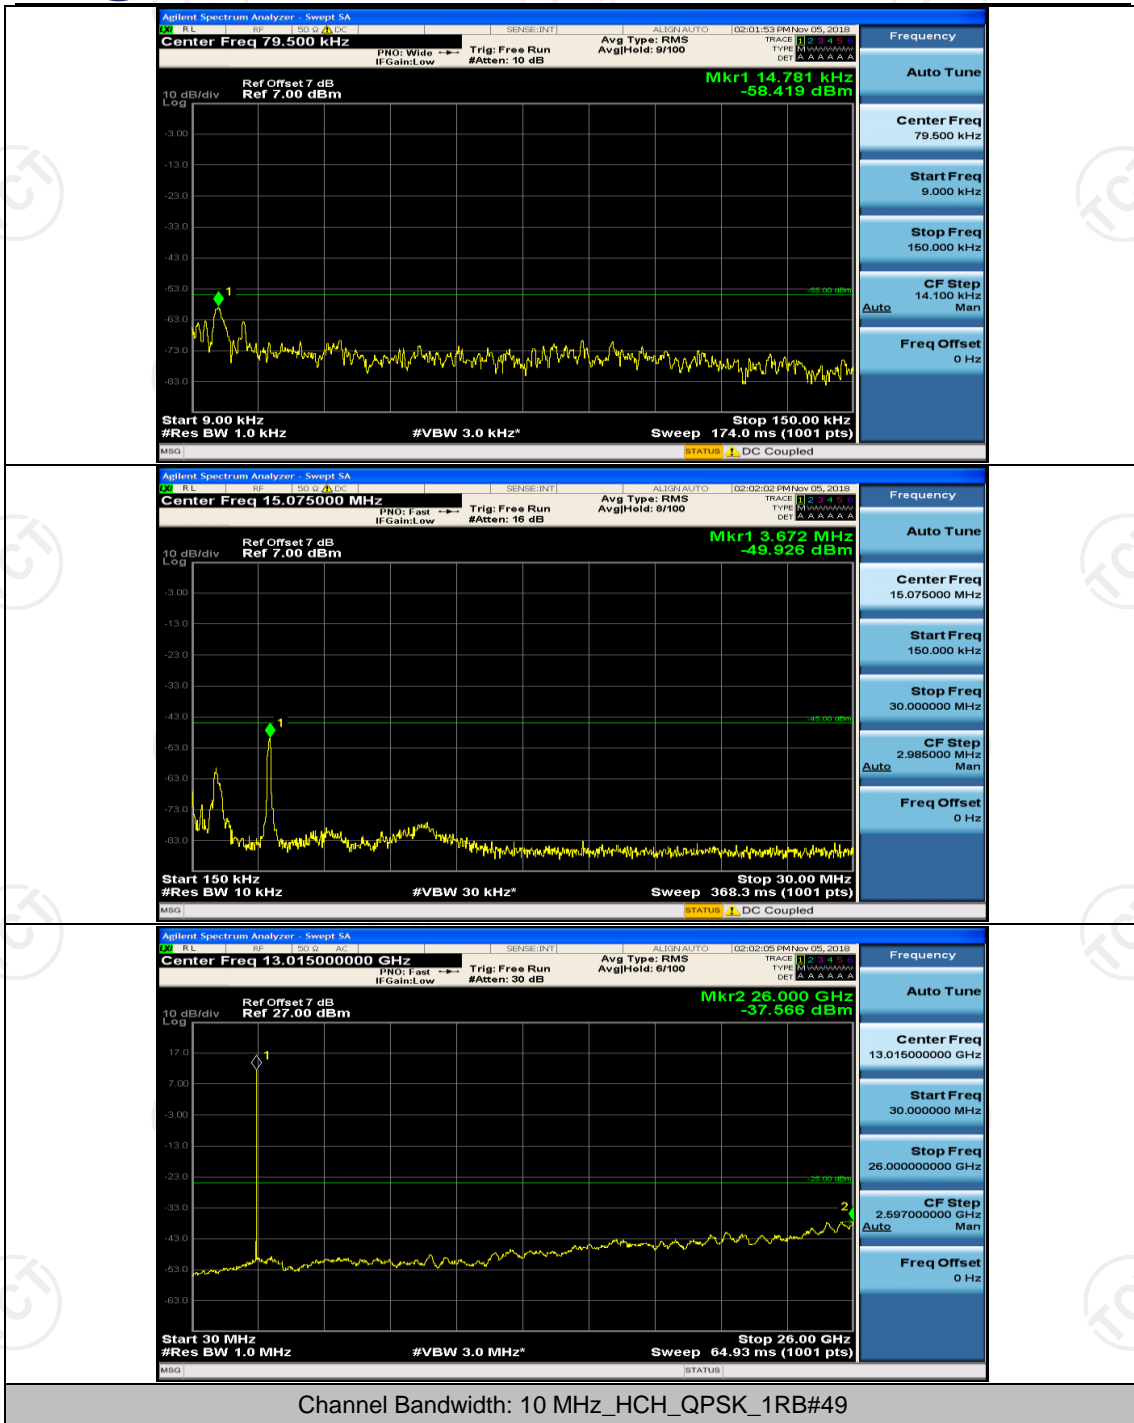

Channel Bandwidth: 10 MHz\_HCH\_QPSK\_1RB#0

Channel Bandwidth: 10 MHz\_HCH\_QPSK\_1RB#24

Channel Bandwidth: 10 MHz\_LCH\_16QAM\_1RB#0

Frequency
Auto Tune
Center Freq 79.500 kHz
Start Freq 9.000 kHz
Stop Freq 150.000 kHz
CF Step 14.100 kHz Man
Freq Offset 0 Hz

Frequency
Auto Tune
Center Freq 15.075000 MHz
Start Freq 150.000 kHz
Stop Freq 30.000000 MHz
CF Step 2.985000 MHz Man
Freq Offset 0 Hz

Frequency
Auto Tune
Center Freq 13.01500000 GHz
Start Freq 30.000000 MHz
Stop Freq 26.00000000 GHz
CF Step 2.597000000 GHz Man
Freq Offset 0 Hz

Channel Bandwidth: 10 MHz\_LCH\_16QAM\_1RB#24

Channel Bandwidth: 10 MHz\_MCH\_16QAM\_1RB#0

Channel Bandwidth: 10 MHz\_MCH\_16QAM\_1RB#24

Channel Bandwidth: 10 MHz\_HCH\_16QAM\_1RB#0

Channel Bandwidth: 10 MHz\_HCH\_16QAM\_1RB#24