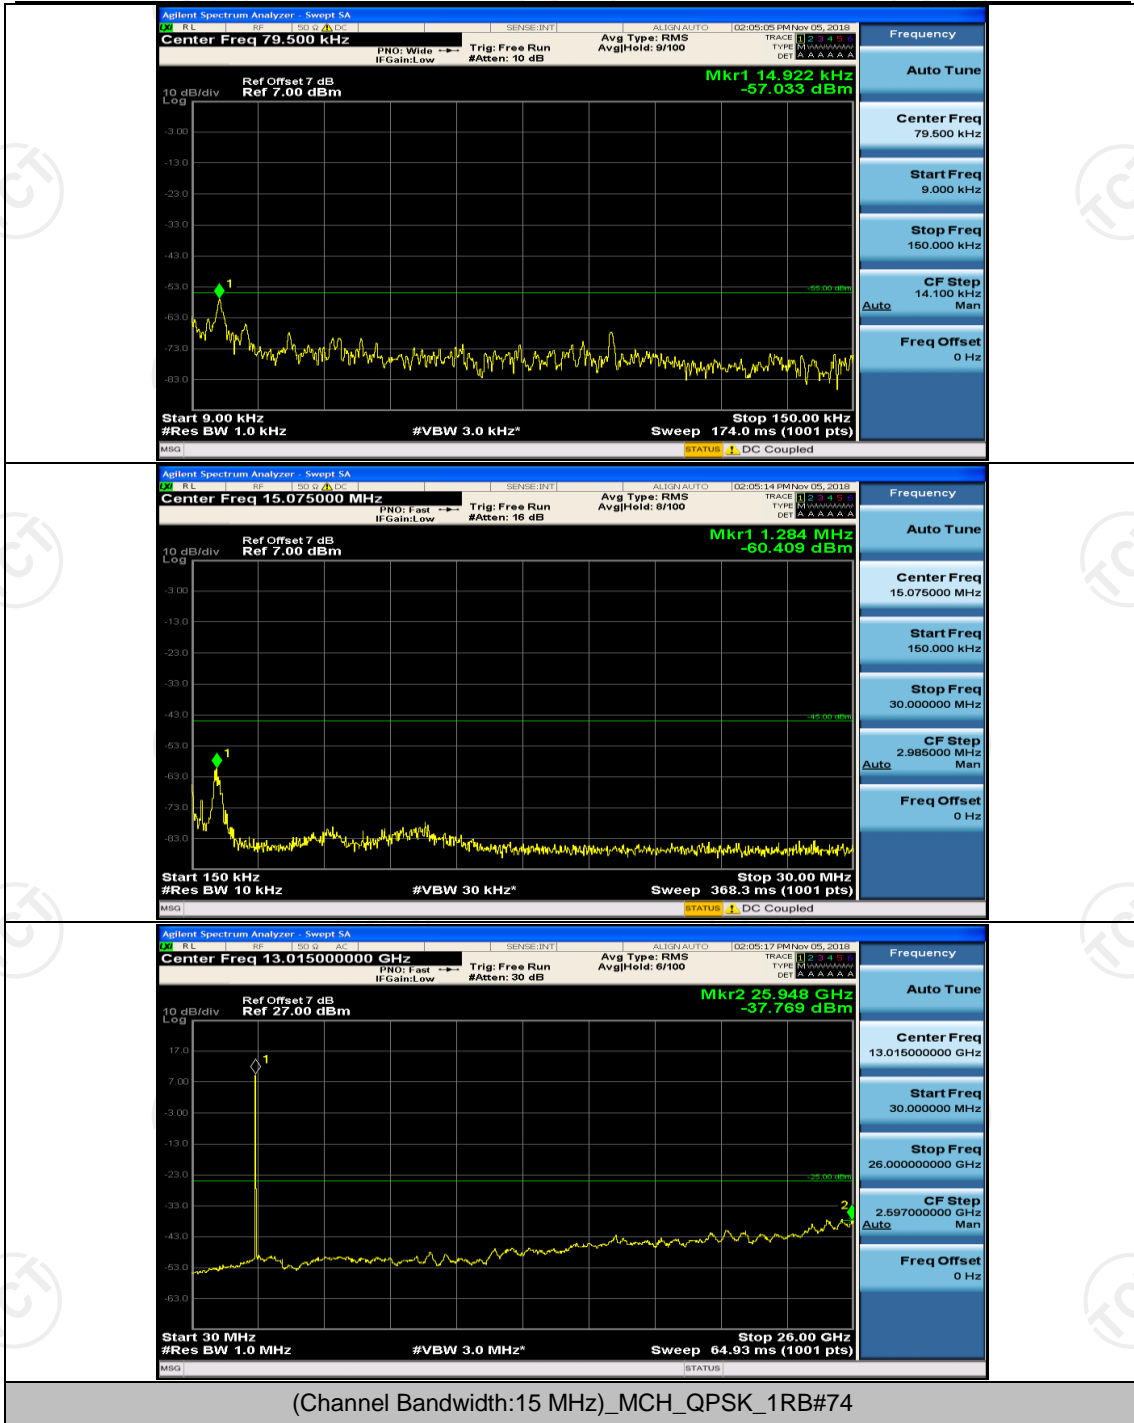

Channel Bandwidth: 10 MHz\_HCH\_QPSK\_1RB#0

Channel Bandwidth: 10 MHz\_HCH\_QPSK\_1RB#24

Channel Bandwidth: 10 MHz\_LCH\_16QAM\_1RB#0

Frequency
Auto Tune
Center Freq 79.500 kHz
Start Freq 9.000 kHz
Stop Freq 150.000 kHz
CF Step 14.100 kHz Man
Freq Offset 0 Hz

Frequency
Auto Tune
Center Freq 15.075000 MHz
Start Freq 150.000 kHz
Stop Freq 30.000000 MHz
CF Step 2.985000 MHz Man
Freq Offset 0 Hz

Frequency
Auto Tune
Center Freq 13.01500000 GHz
Start Freq 30.000000 MHz
Stop Freq 26.00000000 GHz
CF Step 2.597000000 GHz Man
Freq Offset 0 Hz

Channel Bandwidth: 10 MHz\_LCH\_16QAM\_1RB#24

Channel Bandwidth: 10 MHz\_MCH\_16QAM\_1RB#0

Channel Bandwidth: 10 MHz\_MCH\_16QAM\_1RB#24

Channel Bandwidth: 10 MHz\_HCH\_16QAM\_1RB#0

Channel Bandwidth: 10 MHz\_HCH\_16QAM\_1RB#24

## Channel Bandwidth: 15 MHz

(Channel Bandwidth:15 MHz)\_MCH\_QPSK\_1RB#0

(Channel Bandwidth:15 MHz)\_MCH\_QPSK\_1RB#37

(Channel Bandwidth:15 MHz)\_HCH\_QPSK\_1RB#0

(Channel Bandwidth:15 MHz)\_HCH\_QPSK\_1RB#37