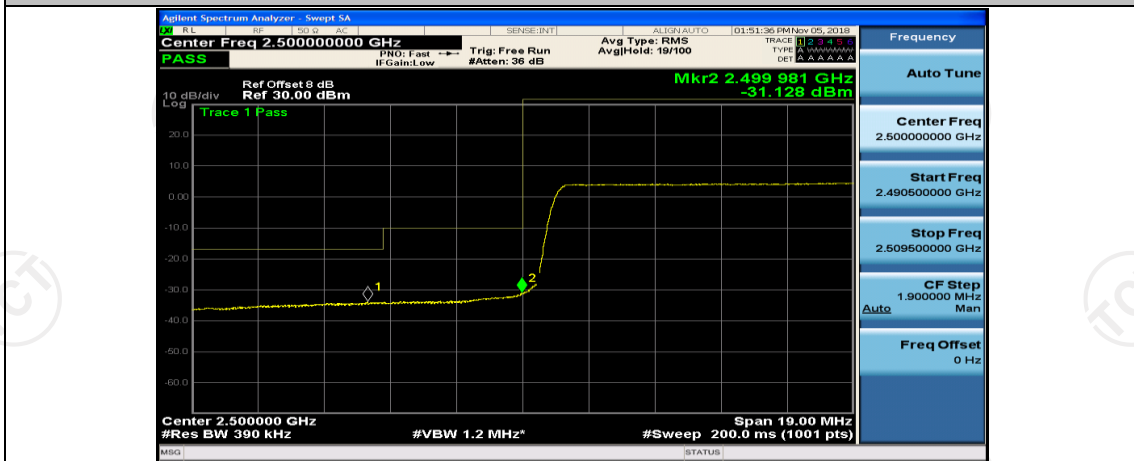

(Channel Bandwidth:20 MHz)_LCH_16QAM_50RB#0

(Channel Bandwidth:20 MHz)_LCH_16QAM_50RB#25

(Channel Bandwidth:20 MHz)_LCH_16QAM_50RB#50

(Channel Bandwidth:20 MHz)_LCH_16QAM_100RB#0

(Channel Bandwidth:20 MHz)_HCH_16QAM_1RB#0