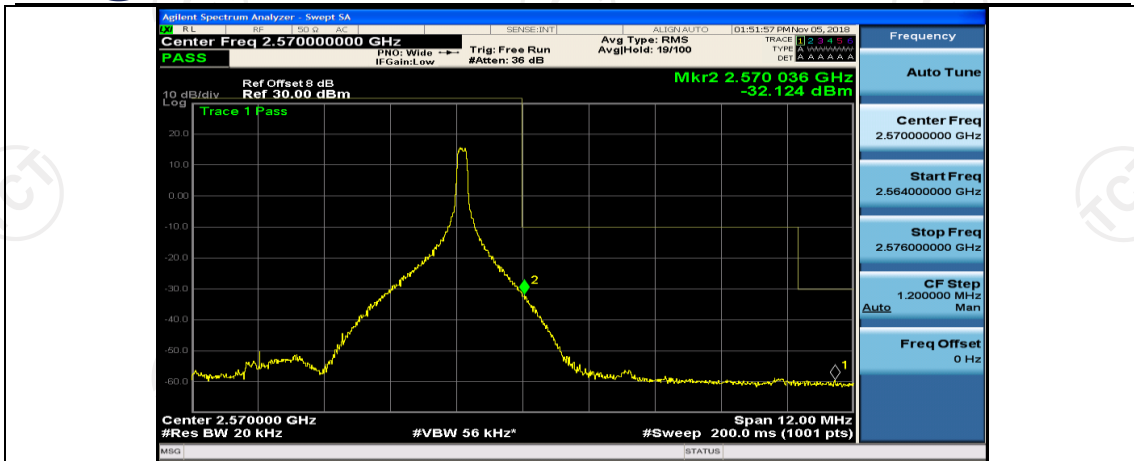

(Channel Bandwidth:20 MHz)_HCH_QPSK_1RB#99