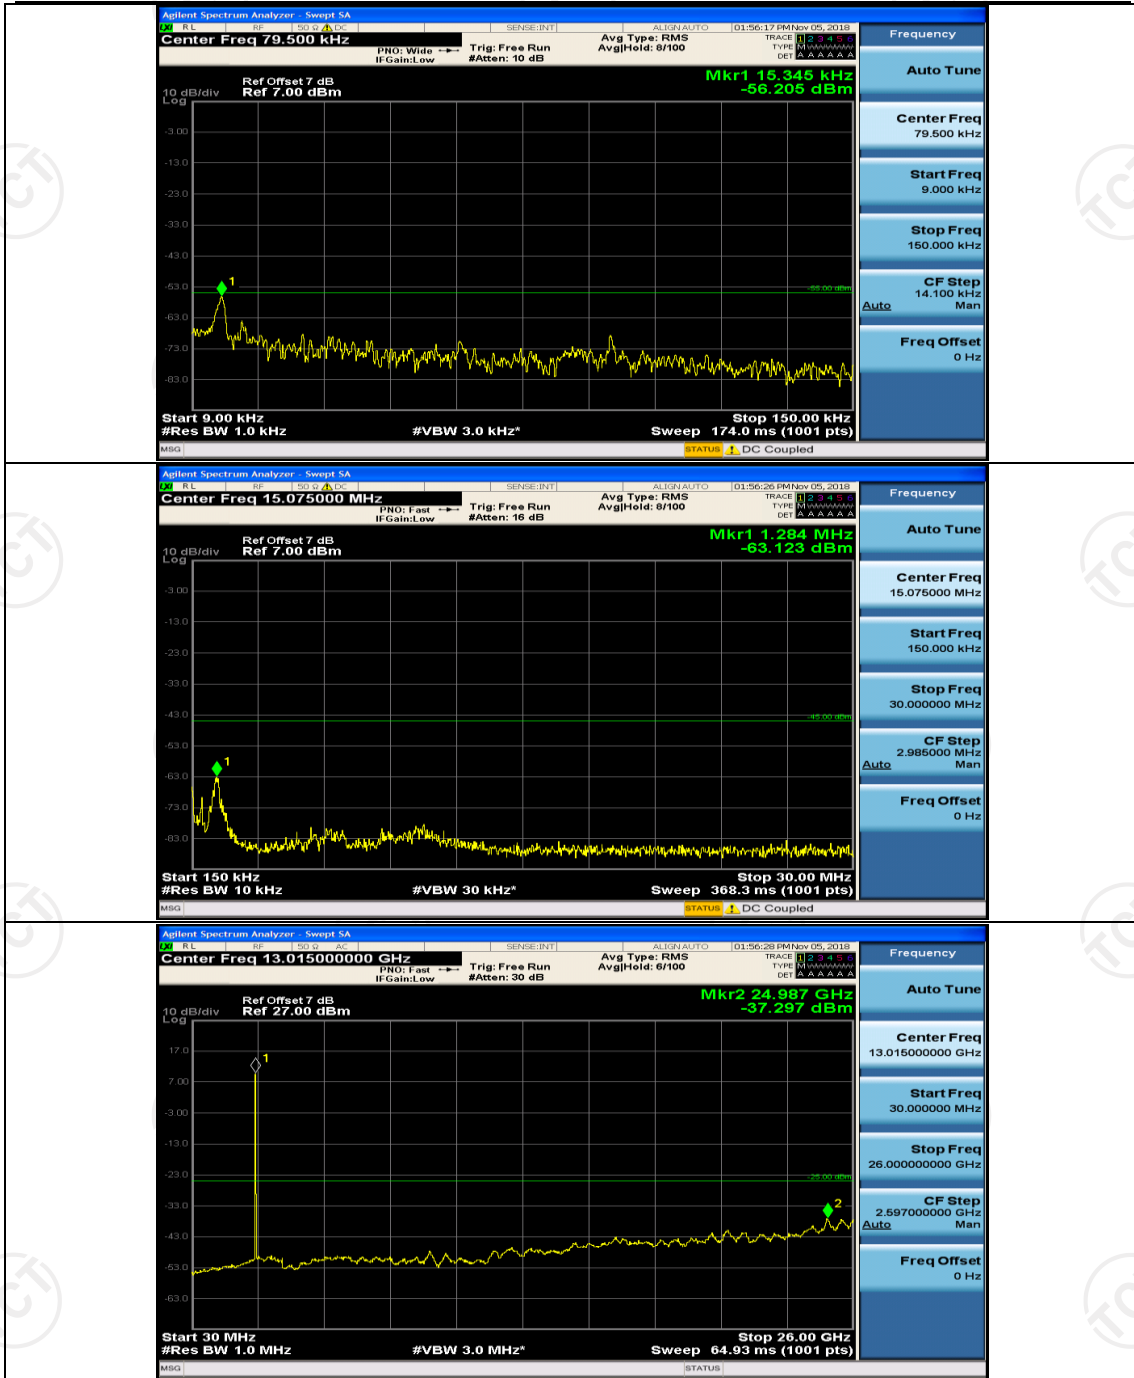

(Channel Bandwidth: 5 MHz)_LCH_16QAM_1RB#0

(Channel Bandwidth: 5 MHz)_LCH_16QAM_1RB#12

(Channel Bandwidth: 5 MHz)_MCH_16QAM_1RB#0

(Channel Bandwidth: 5 MHz)_MCH_16QAM_1RB#12

(Channel Bandwidth: 5 MHz)_MCH_16QAM_1RB#24

(Channel Bandwidth: 5 MHz)_HCH_16QAM_1RB#0

(Channel Bandwidth: 5 MHz)_HCH_16QAM_1RB#12

Channel Bandwidth: 10 MHz