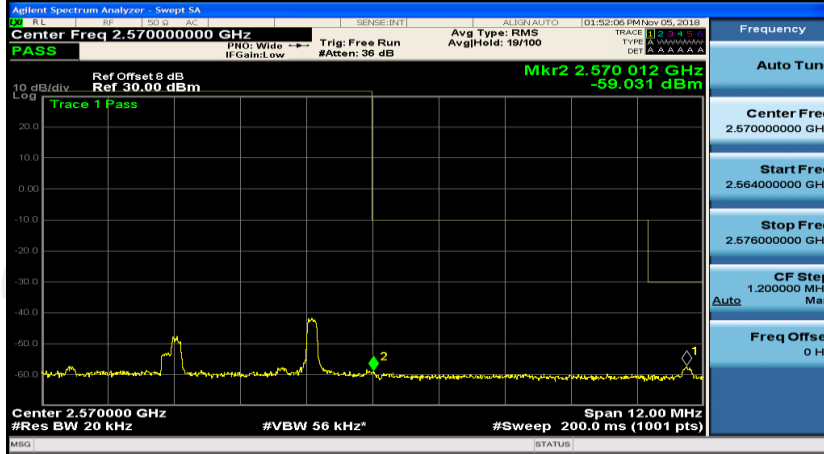

(Channel Bandwidth:20 MHz)_LCH_16QAM_50RB#0

(Channel Bandwidth:20 MHz)_LCH_16QAM_50RB#25

(Channel Bandwidth:20 MHz)_LCH_16QAM_50RB#50

(Channel Bandwidth:20 MHz)_LCH_16QAM_100RB#0

(Channel Bandwidth:20 MHz)_HCH_16QAM_1RB#0