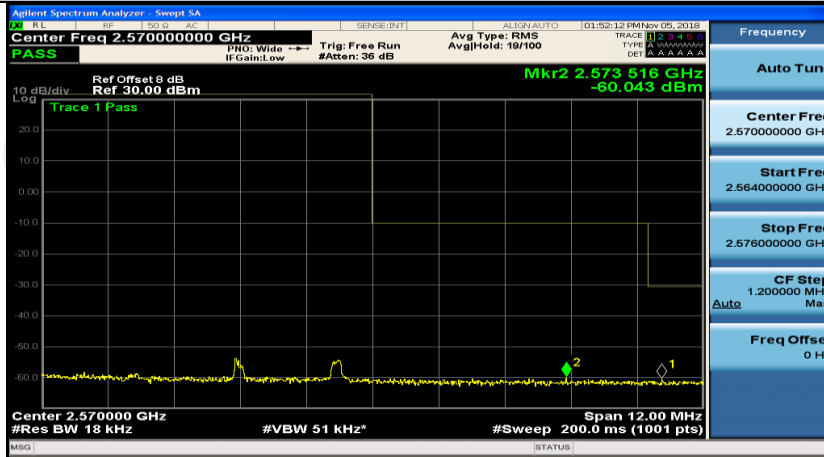

(Channel Bandwidth:20 MHz)_HCH_16QAM_1RB#49