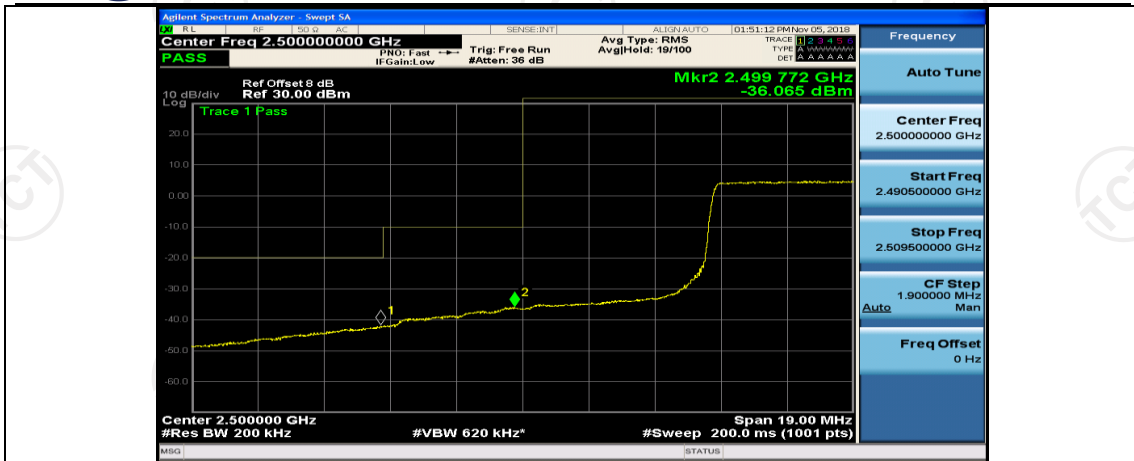

(Channel Bandwidth:20 MHz)_LCH_16QAM_50RB#25