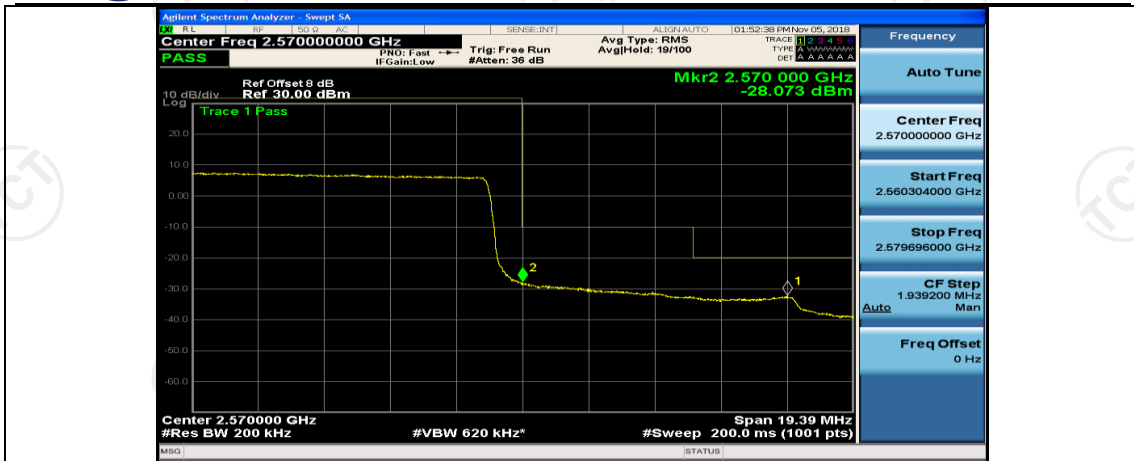

(Channel Bandwidth:20 MHz)_HCH_QPSK_50RB#50