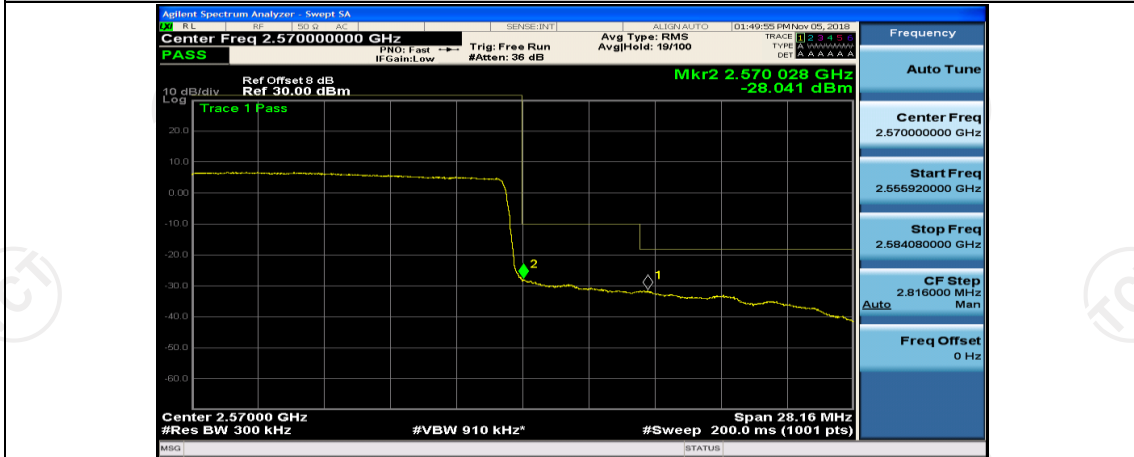

(Channel Bandwidth:15 MHz)_HCH_16QAM_37RB#0

(Channel Bandwidth:15 MHz)_HCH_16QAM_37RB#18

(Channel Bandwidth:15 MHz)_HCH_16QAM_37RB#38

(Channel Bandwidth:15 MHz)_HCH_16QAM_75RB#0

Channel Bandwidth: 20 MHz

(Channel Bandwidth:20 MHz)_LCH_QPSK_50RB#25