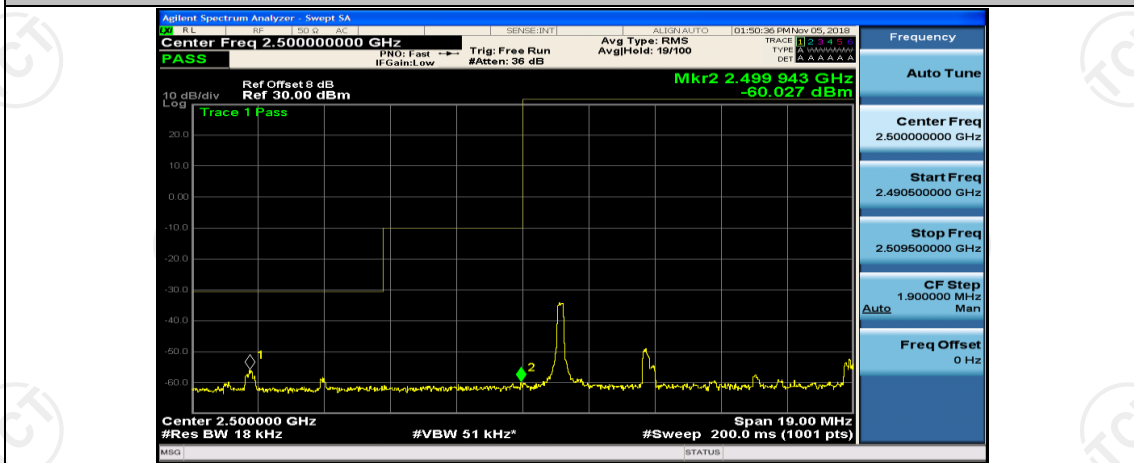

(Channel Bandwidth:20 MHz)_HCH_QPSK_50RB#50

(Channel Bandwidth:20 MHz)_HCH_QPSK_100RB#0

(Channel Bandwidth:20 MHz)_LCH_16QAM_1RB#0

(Channel Bandwidth:20 MHz)_LCH_16QAM_1RB#49

(Channel Bandwidth:20 MHz)_LCH_16QAM_1RB#99

(Channel Bandwidth:20 MHz)_LCH_16QAM_50RB#0

(Channel Bandwidth:20 MHz)_LCH_16QAM_50RB#25

(Channel Bandwidth:20 MHz)_LCH_16QAM_50RB#50

(Channel Bandwidth:20 MHz)_LCH_16QAM_100RB#0

(Channel Bandwidth:20 MHz)_HCH_16QAM_1RB#0