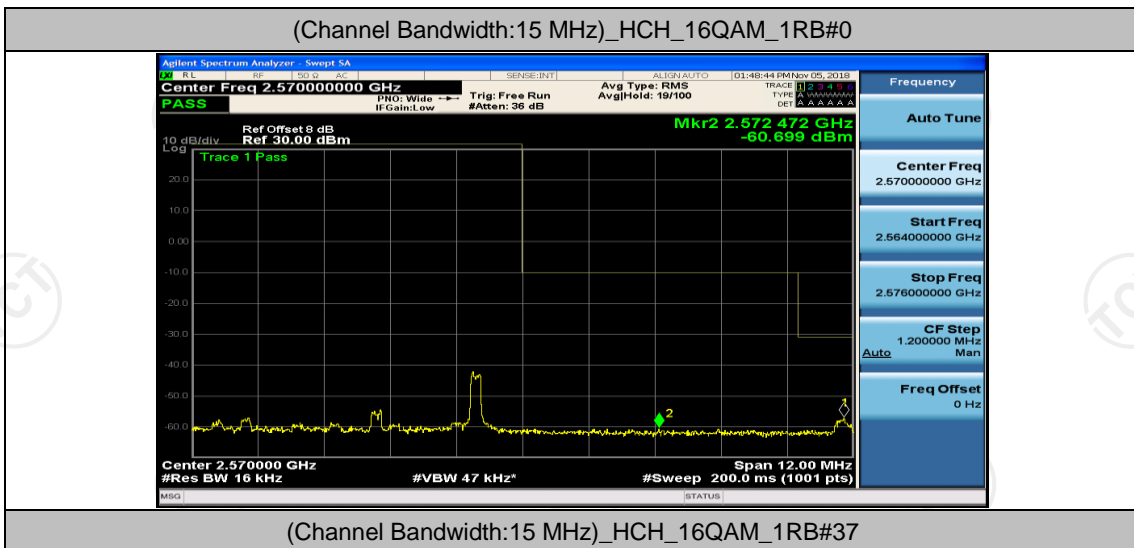

(Channel Bandwidth:15 MHz)_LCH_16QAM_1RB#74

(Channel Bandwidth:15 MHz)_LCH_16QAM_37RB#0

(Channel Bandwidth:15 MHz)_LCH_16QAM_37RB#18

(Channel Bandwidth:15 MHz)_LCH_16QAM_37RB#38

(Channel Bandwidth:15 MHz)_HCH_16QAM_1RB#74

(Channel Bandwidth:15 MHz)_HCH_16QAM_37RB#0

(Channel Bandwidth:15 MHz)_HCH_16QAM_37RB#18

(Channel Bandwidth:15 MHz)_HCH_16QAM_37RB#38

(Channel Bandwidth:15 MHz)_HCH_16QAM_75RB#0

Channel Bandwidth: 20 MHz

(Channel Bandwidth:20 MHz)_LCH_QPSK_50RB#25