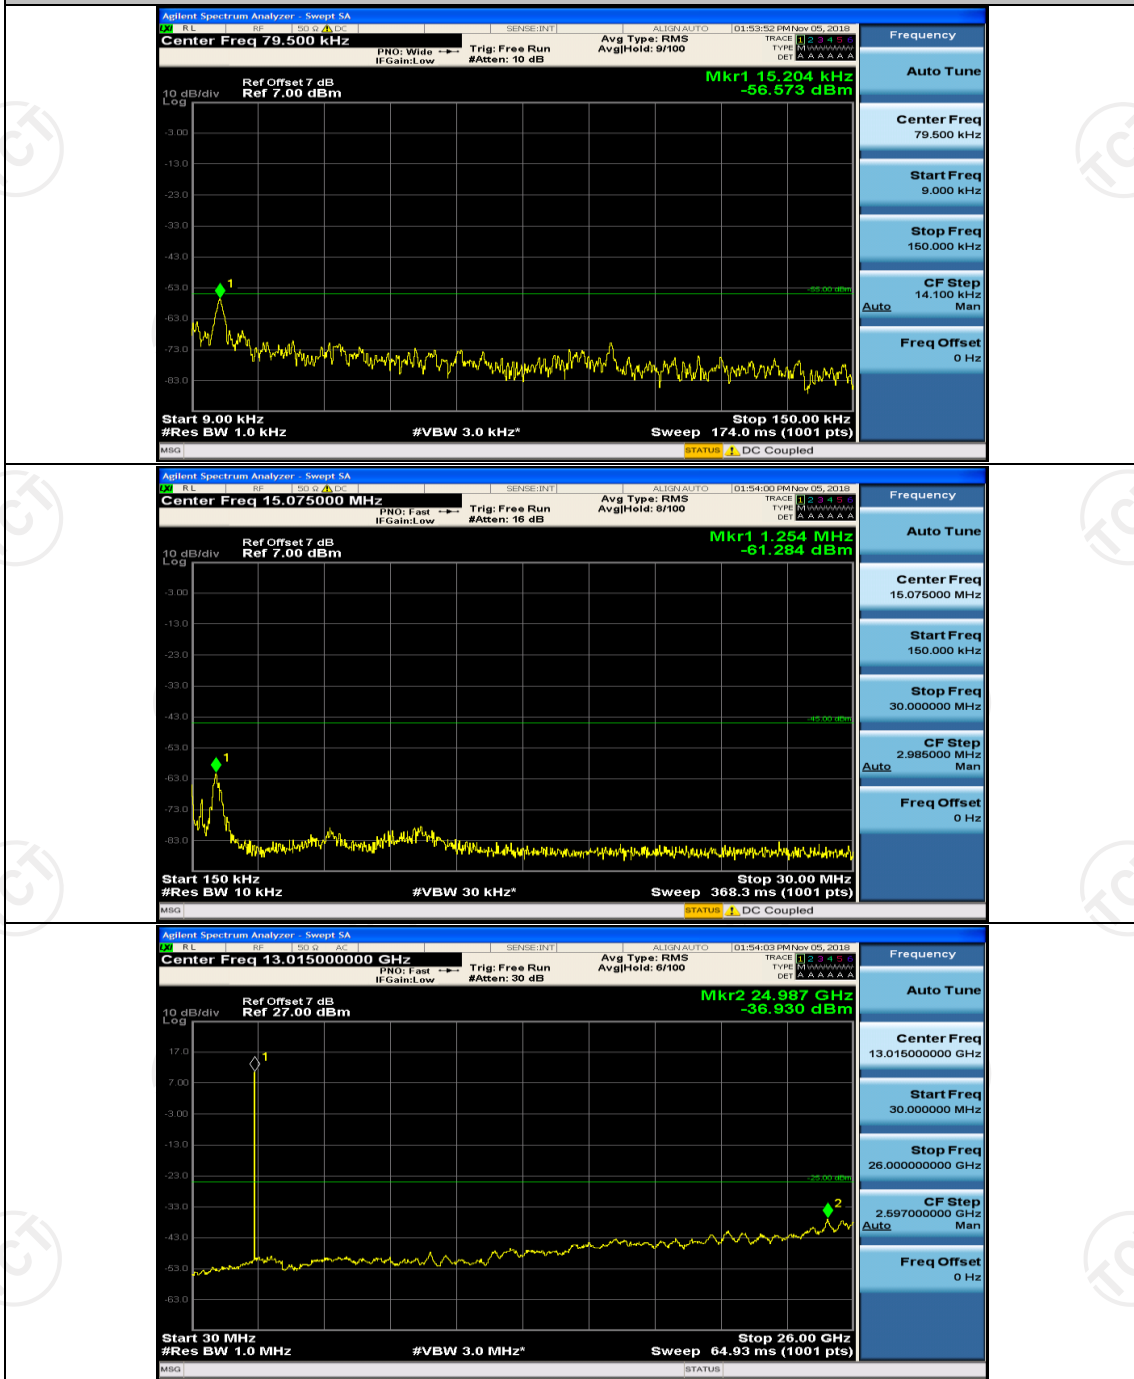

(Channel Bandwidth:20 MHz)_HCH_16QAM_100RB#0

Appendix E: Conducted Spurious Emission

Test Graphs

Channel Bandwidth: 5 MHz

(Channel Bandwidth: 5 MHz)_LCH_QPSK_1RB#12

(Channel Bandwidth: 5 MHz)_LCH_QPSK_1RB#24

(Channel Bandwidth: 5 MHz)_MCH_QPSK_1RB#0

(Channel Bandwidth: 5 MHz)_MCH_QPSK_1RB#12

(Channel Bandwidth: 5 MHz)_MCH_QPSK_1RB#24

(Channel Bandwidth: 5 MHz)_HCH_QPSK_1RB#0

(Channel Bandwidth: 5 MHz)_HCH_QPSK_1RB#12