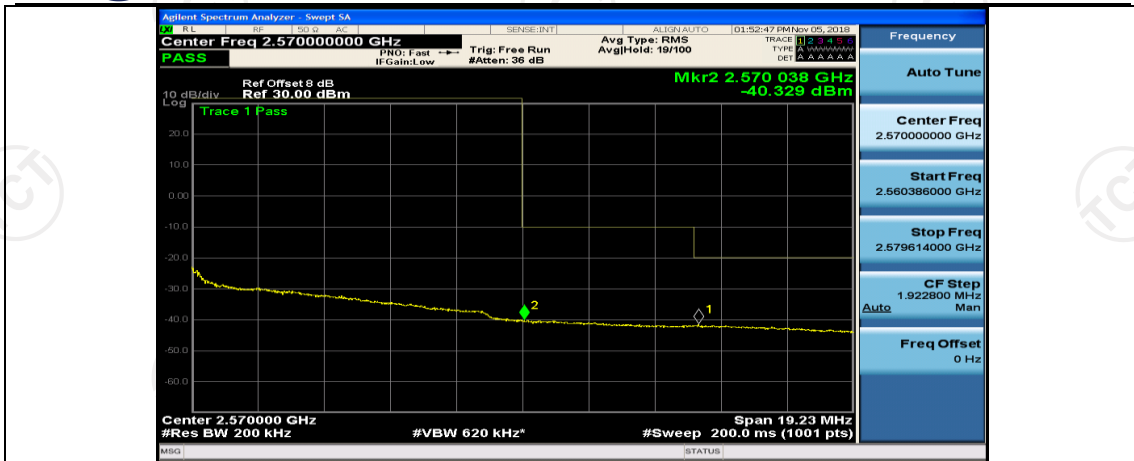

(Channel Bandwidth:20 MHz)_HCH_16QAM_50RB#0