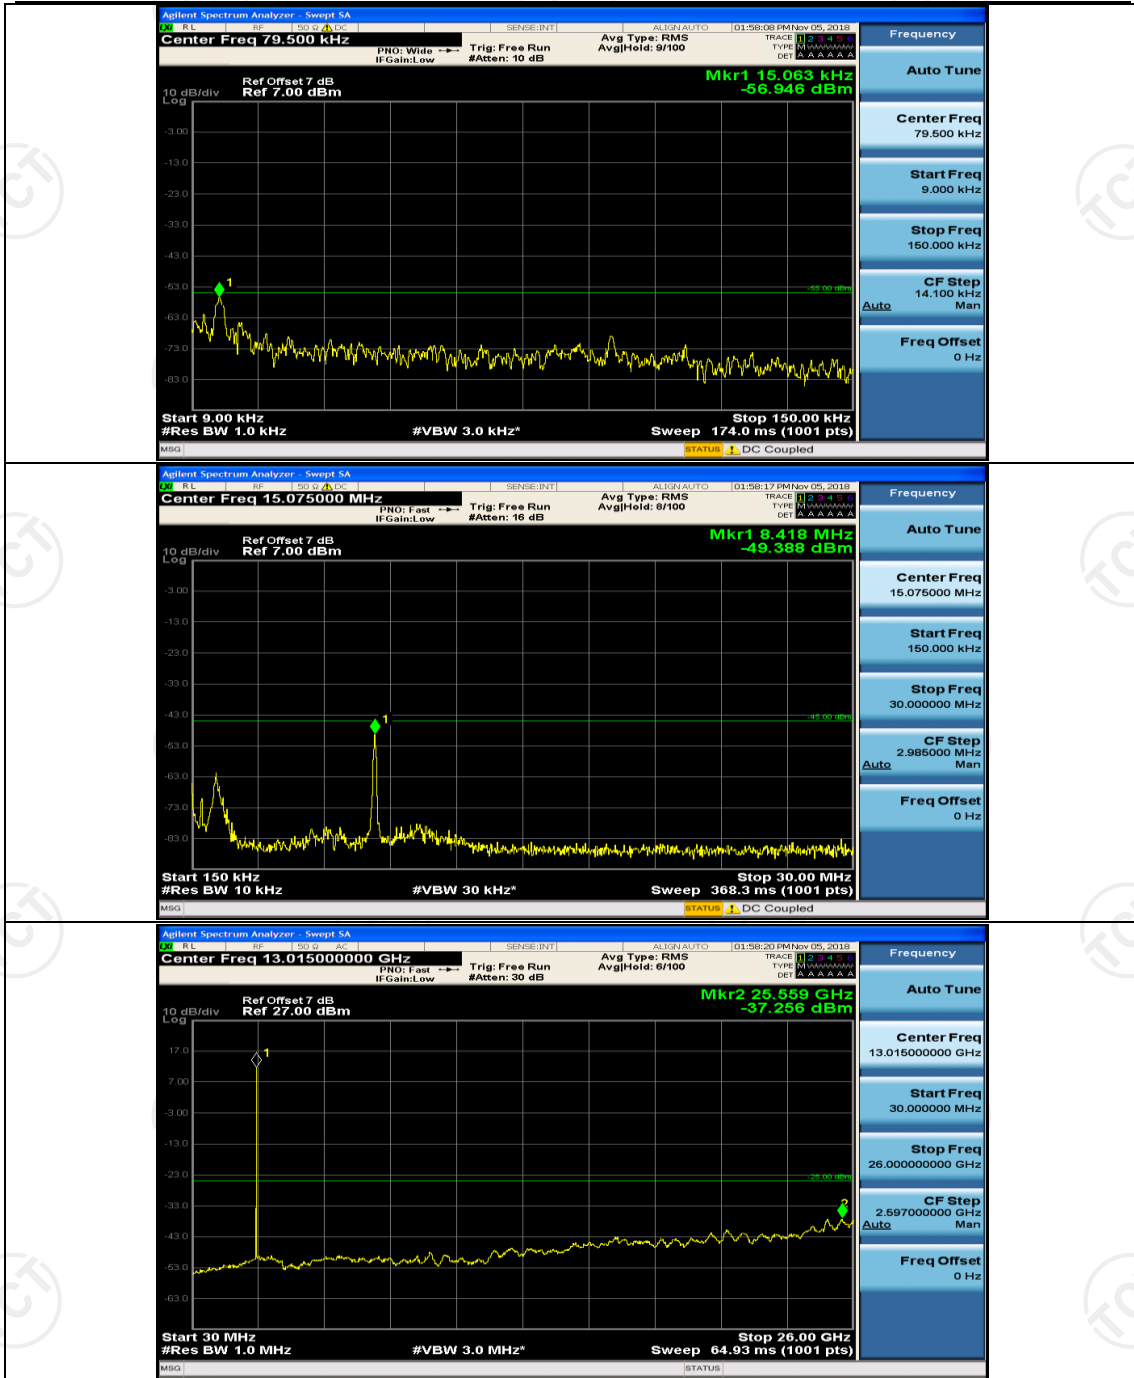

(Channel Bandwidth: 5 MHz)_LCH_16QAM_1RB#0

(Channel Bandwidth: 5 MHz)_LCH_16QAM_1RB#12

(Channel Bandwidth: 5 MHz)_MCH_16QAM_1RB#0

(Channel Bandwidth: 5 MHz)_MCH_16QAM_1RB#12

(Channel Bandwidth: 5 MHz)_MCH_16QAM_1RB#24

(Channel Bandwidth: 5 MHz)_HCH_16QAM_1RB#0

(Channel Bandwidth: 5 MHz)_HCH_16QAM_1RB#12

Channel Bandwidth: 10 MHz