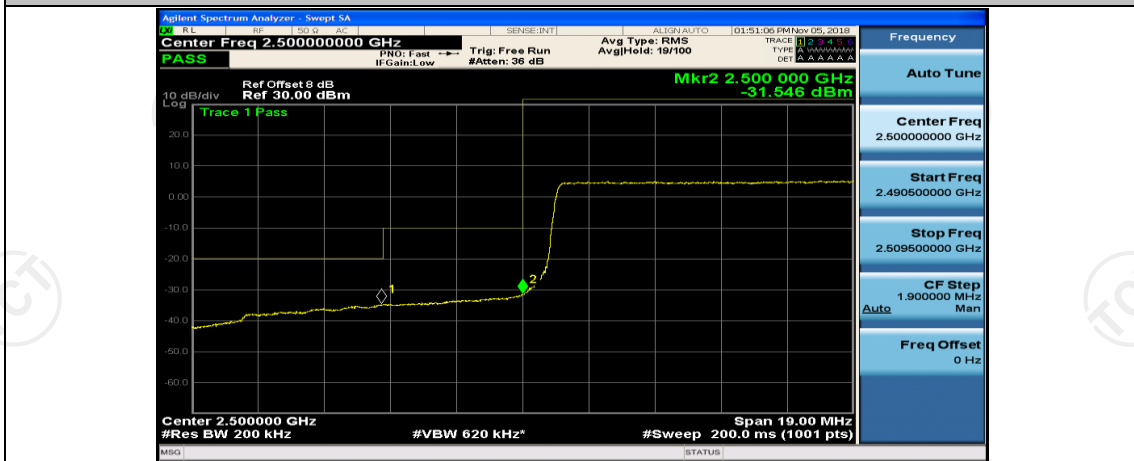

(Channel Bandwidth:20 MHz)_LCH_16QAM_50RB#0