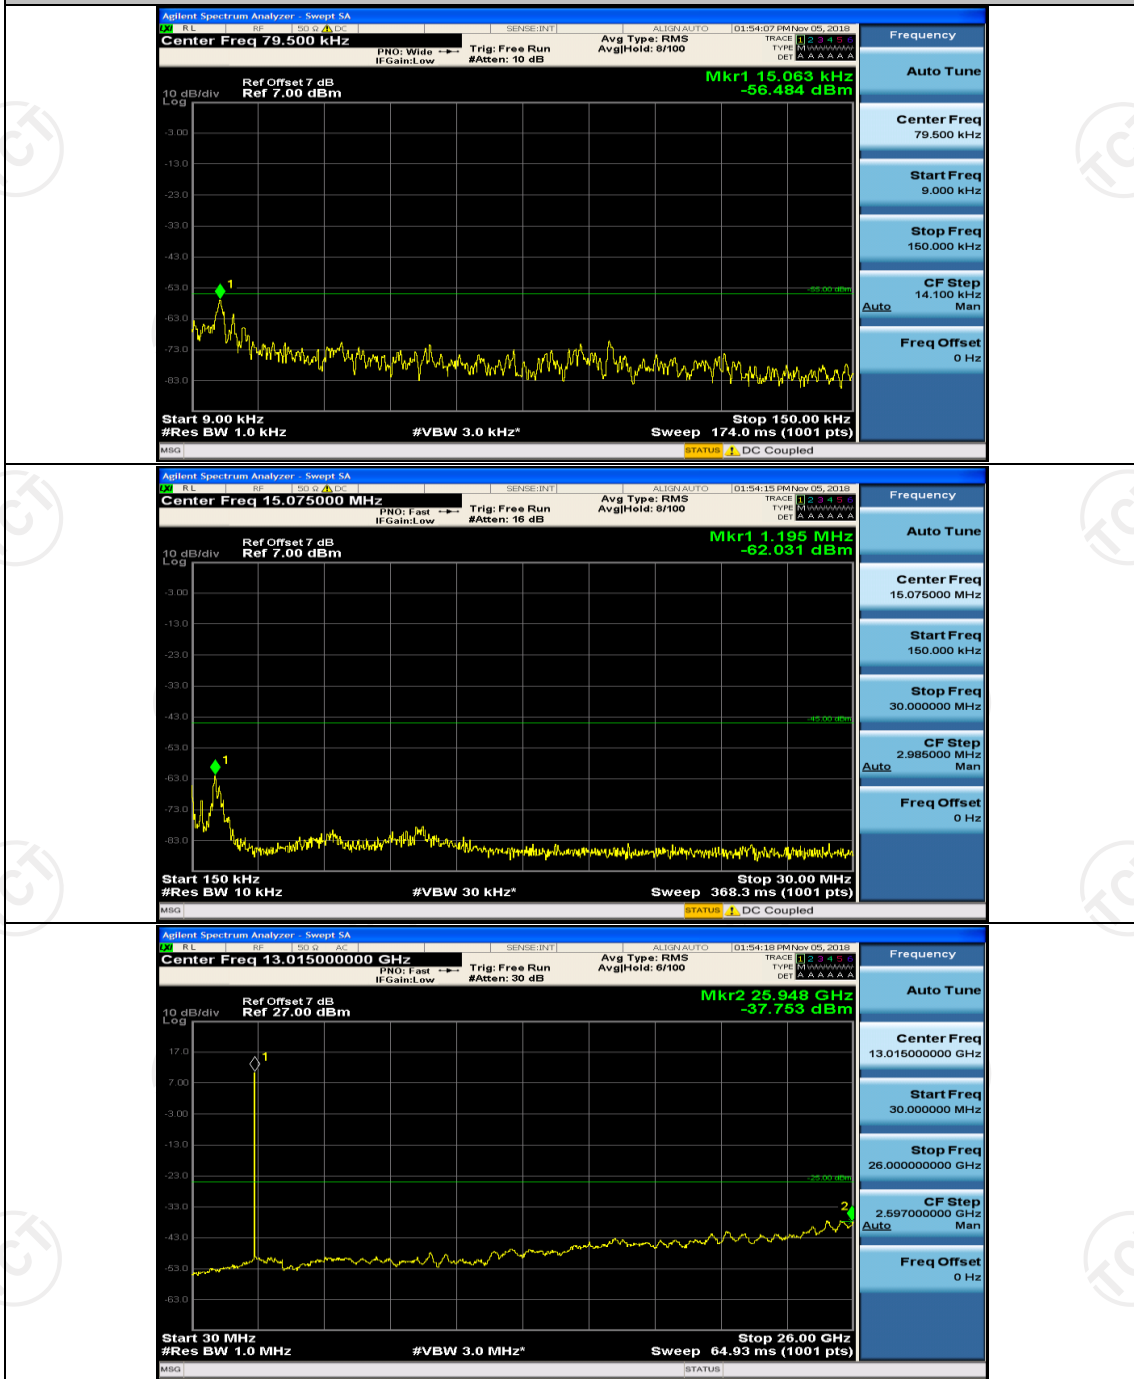

(Channel Bandwidth:20 MHz)_HCH_16QAM_100RB#0

Appendix E: Conducted Spurious Emission

Test Graphs

Channel Bandwidth: 5 MHz

(Channel Bandwidth: 5 MHz)_LCH_QPSK_1RB#12

(Channel Bandwidth: 5 MHz)_LCH_QPSK_1RB#24

(Channel Bandwidth: 5 MHz)_MCH_QPSK_1RB#0

(Channel Bandwidth: 5 MHz)_MCH_QPSK_1RB#12

(Channel Bandwidth: 5 MHz)_MCH_QPSK_1RB#24

(Channel Bandwidth: 5 MHz)_HCH_QPSK_1RB#0

(Channel Bandwidth: 5 MHz)_HCH_QPSK_1RB#12