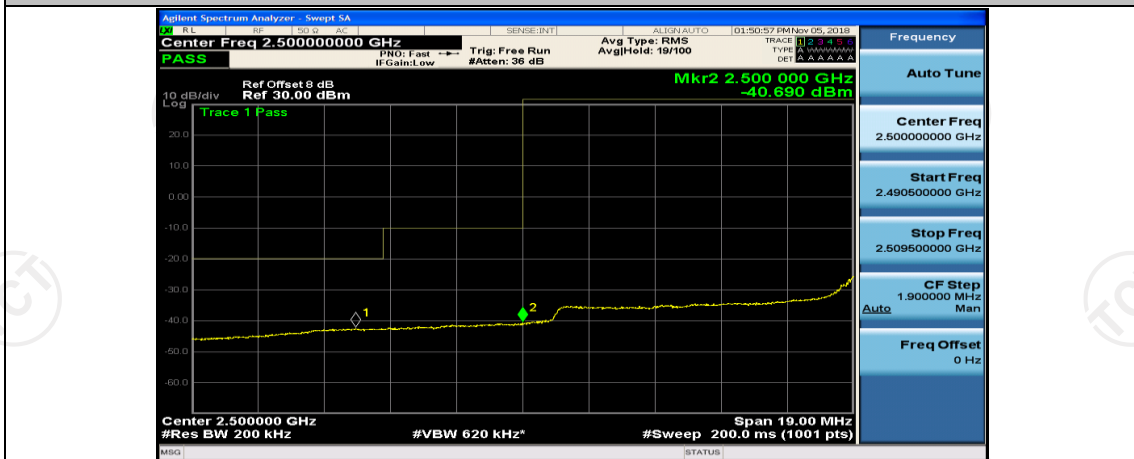

(Channel Bandwidth:20 MHz)_LCH_QPSK_50RB#50