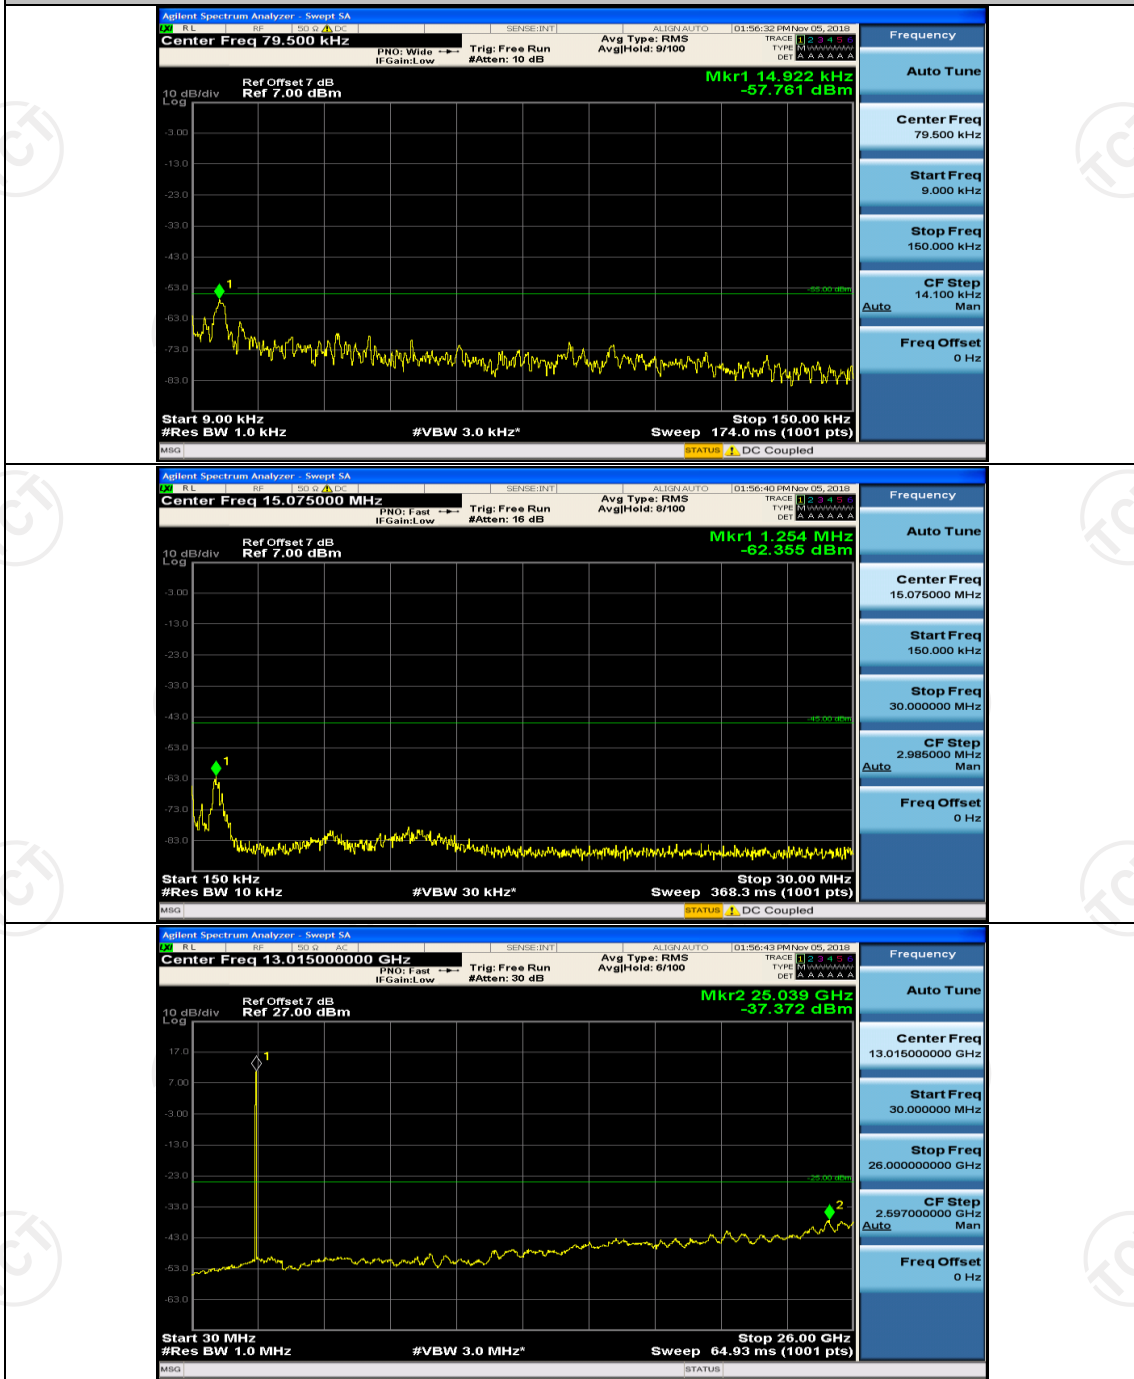

(Channel Bandwidth: 5 MHz)_LCH_16QAM_1RB#0

(Channel Bandwidth: 5 MHz)_LCH_16QAM_1RB#12

(Channel Bandwidth: 5 MHz)_MCH_16QAM_1RB#0

(Channel Bandwidth: 5 MHz)_MCH_16QAM_1RB#12

(Channel Bandwidth: 5 MHz)_MCH_16QAM_1RB#24

(Channel Bandwidth: 5 MHz)_HCH_16QAM_1RB#0

(Channel Bandwidth: 5 MHz)_HCH_16QAM_1RB#12

Channel Bandwidth: 10 MHz