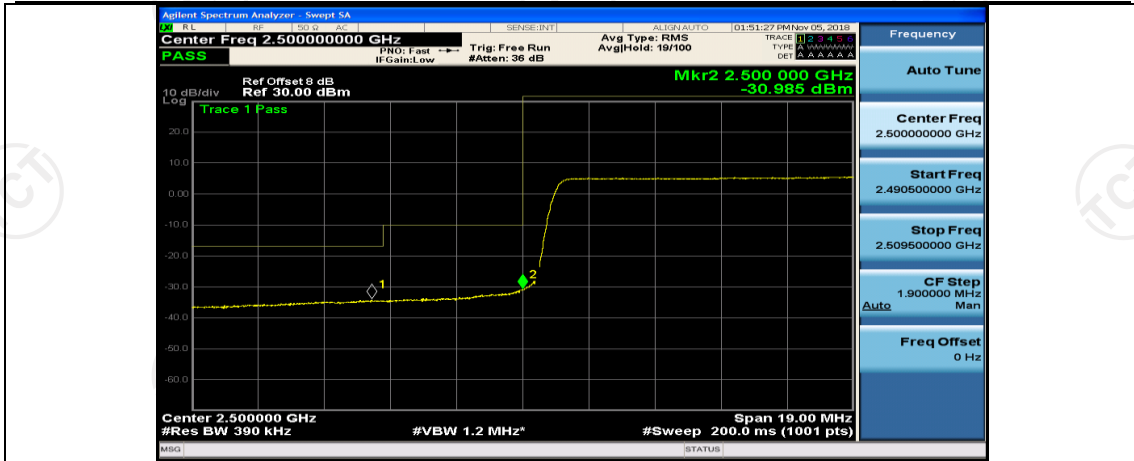

(Channel Bandwidth:20 MHz)_LCH_QPSK_100RB#0