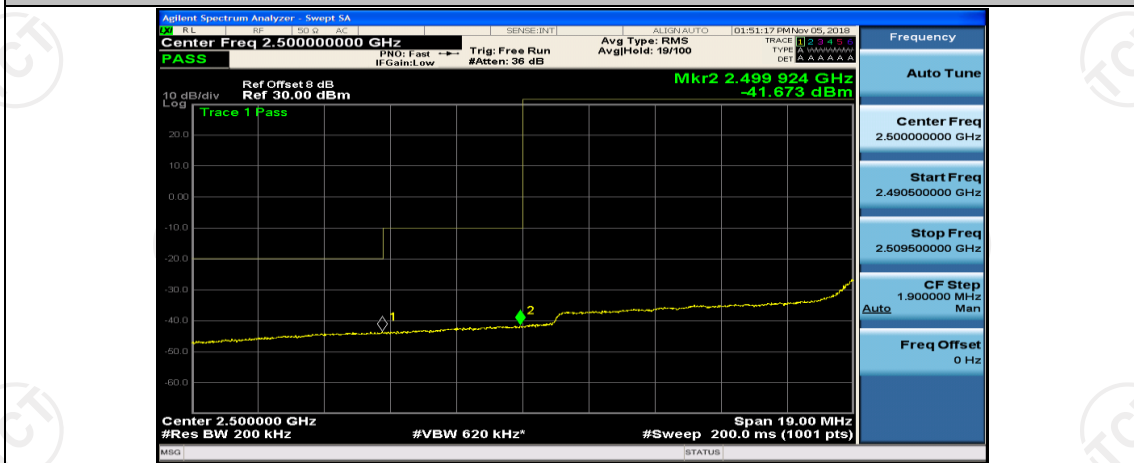

(Channel Bandwidth:20 MHz)_LCH_16QAM_50RB#50