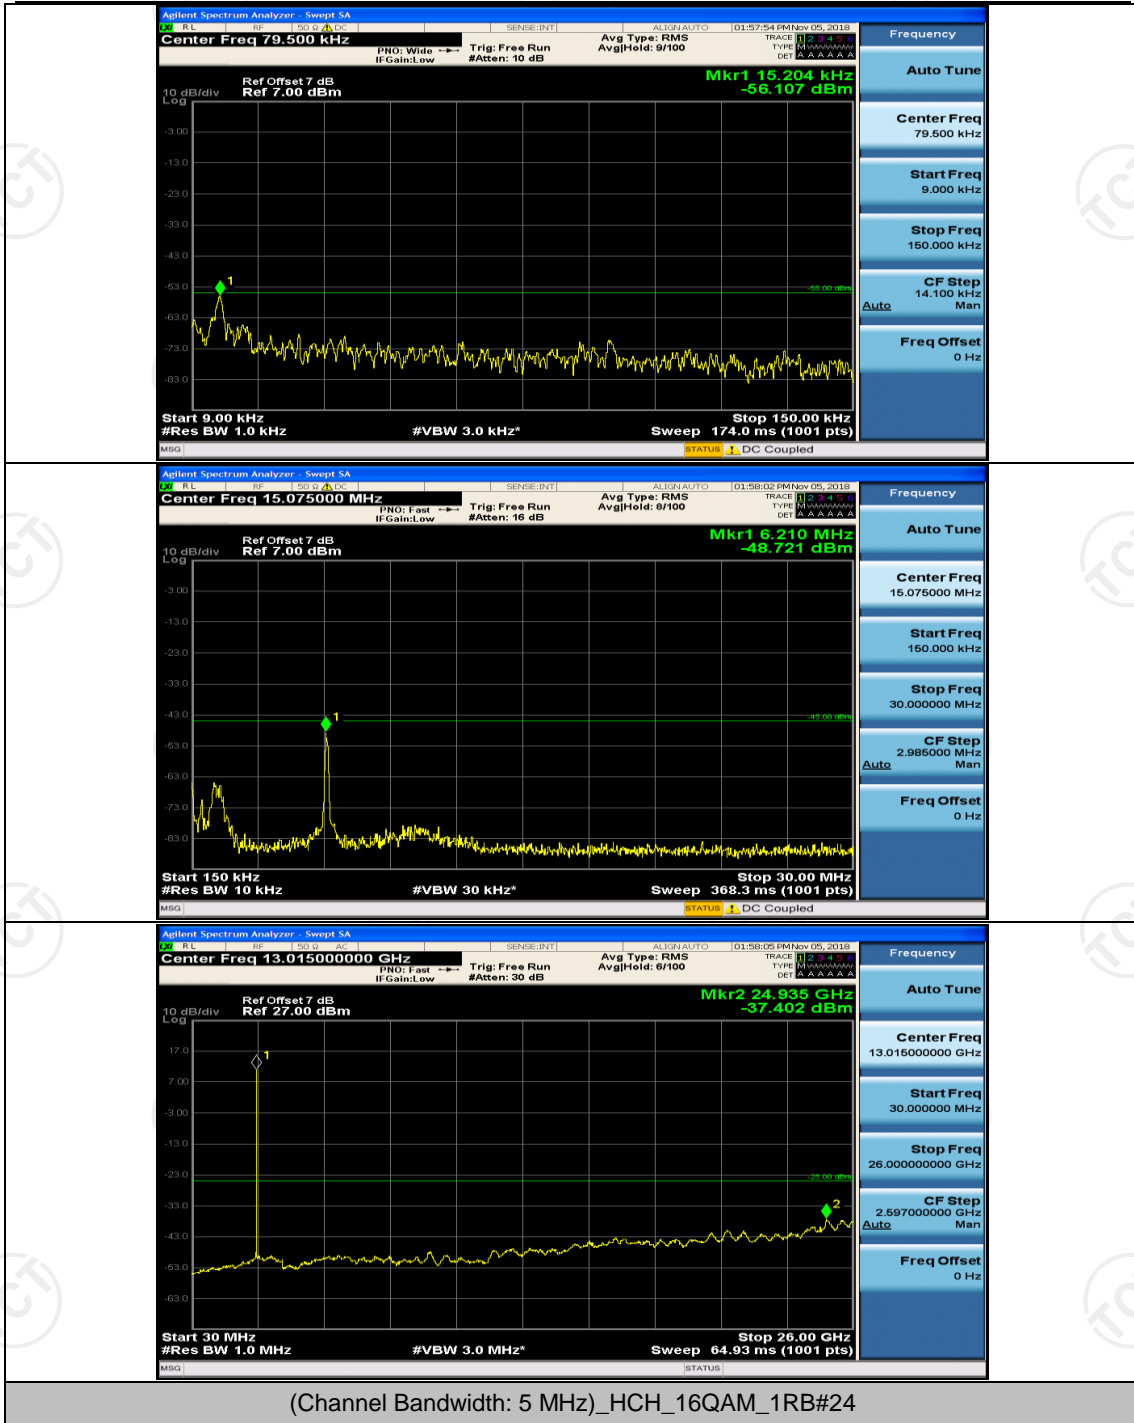

(Channel Bandwidth: 5 MHz)_LCH_16QAM_1RB#0

(Channel Bandwidth: 5 MHz)_LCH_16QAM_1RB#12

(Channel Bandwidth: 5 MHz)_MCH_16QAM_1RB#0

(Channel Bandwidth: 5 MHz)_MCH_16QAM_1RB#12

(Channel Bandwidth: 5 MHz)_MCH_16QAM_1RB#24

(Channel Bandwidth: 5 MHz)_HCH_16QAM_1RB#0

(Channel Bandwidth: 5 MHz)_HCH_16QAM_1RB#12

Channel Bandwidth: 10 MHz