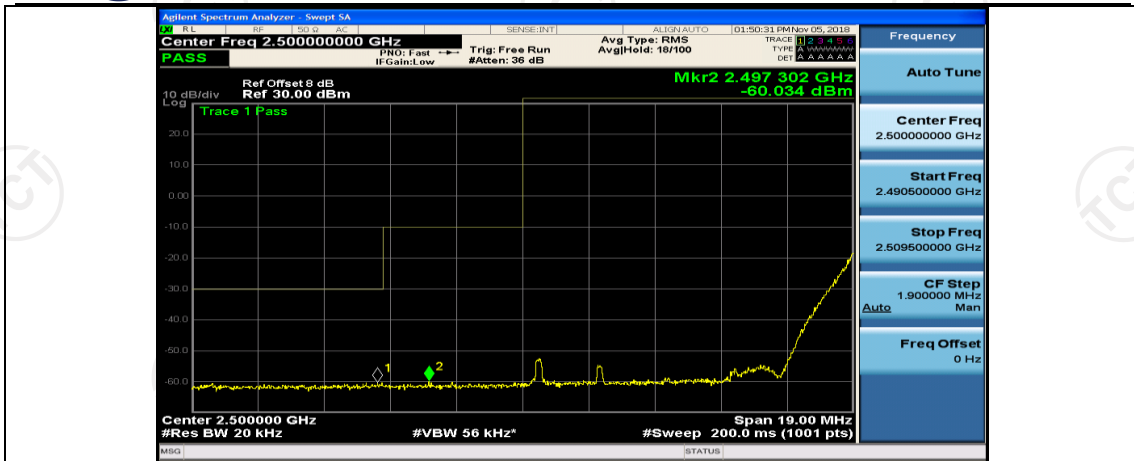

(Channel Bandwidth:20 MHz)_HCH_QPSK_50RB#50

(Channel Bandwidth:20 MHz)_HCH_QPSK_100RB#0

(Channel Bandwidth:20 MHz)_LCH_16QAM_1RB#0

(Channel Bandwidth:20 MHz)_LCH_16QAM_1RB#49

(Channel Bandwidth:20 MHz)_LCH_16QAM_1RB#99

(Channel Bandwidth:20 MHz)_LCH_16QAM_50RB#0

(Channel Bandwidth:20 MHz)_LCH_16QAM_50RB#25

(Channel Bandwidth:20 MHz)_LCH_16QAM_50RB#50

(Channel Bandwidth:20 MHz)_LCH_16QAM_100RB#0

(Channel Bandwidth:20 MHz)_HCH_16QAM_1RB#0