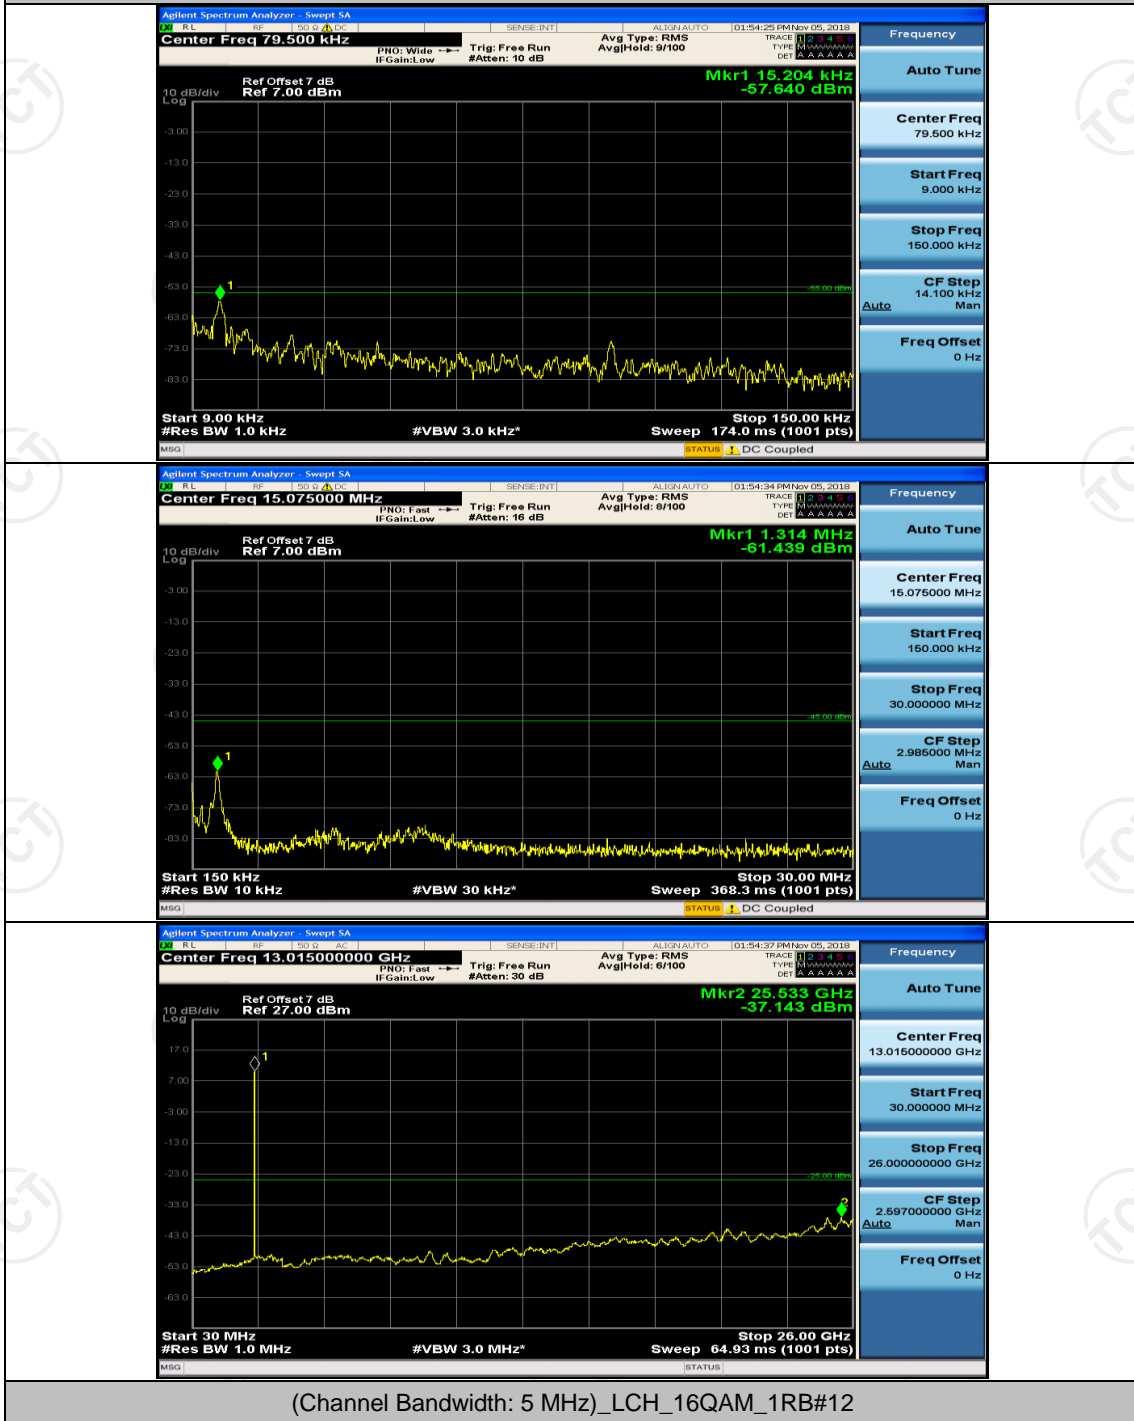

(Channel Bandwidth: 5 MHz)_LCH_16QAM_1RB#0

(Channel Bandwidth: 5 MHz)_LCH_16QAM_1RB#12