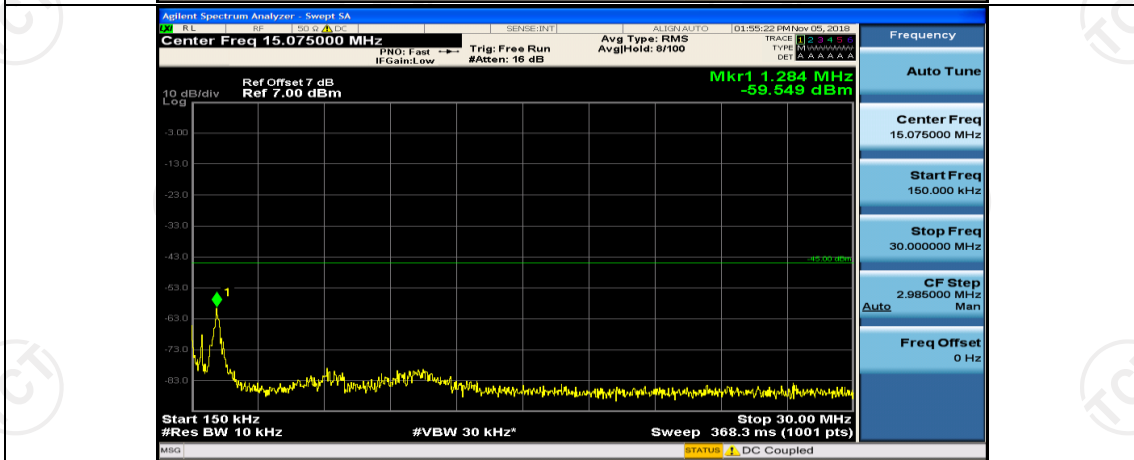

(Channel Bandwidth: 5 MHz)_MCH_QPSK_1RB#0

(Channel Bandwidth: 5 MHz)_MCH_QPSK_1RB#12