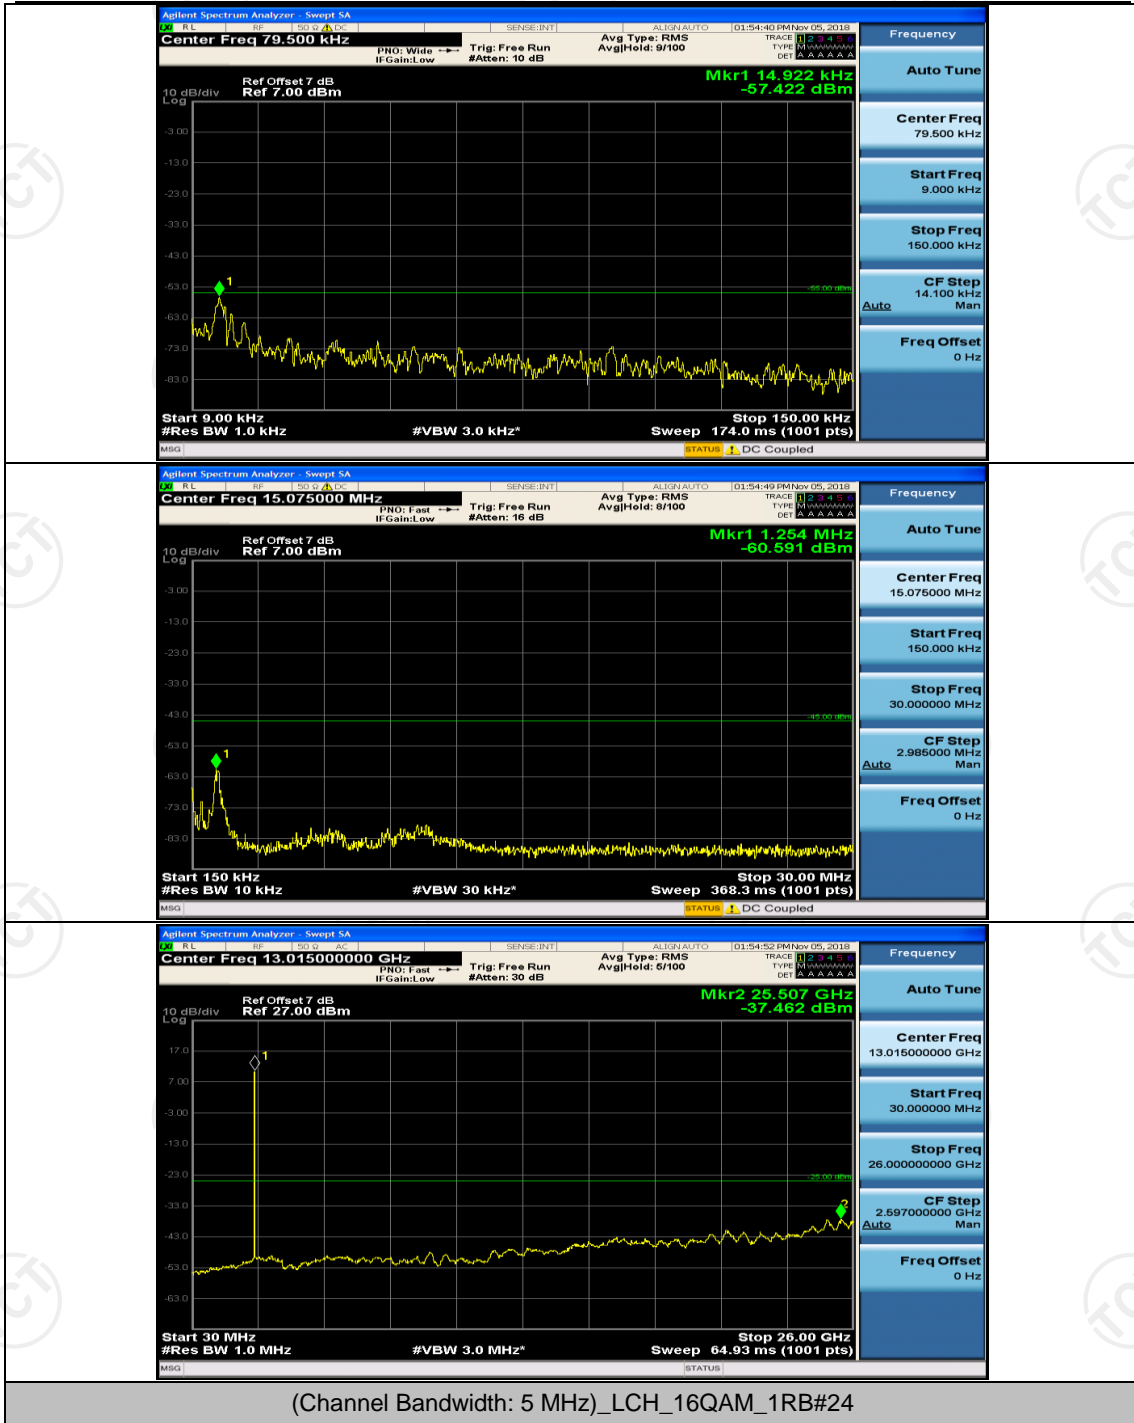

(Channel Bandwidth:20 MHz)_HCH_16QAM_100RB#0

Appendix E: Conducted Spurious Emission

Test Graphs

Channel Bandwidth: 5 MHz

(Channel Bandwidth: 5 MHz)_LCH_QPSK_1RB#12

(Channel Bandwidth: 5 MHz)_LCH_QPSK_1RB#24

(Channel Bandwidth: 5 MHz)_MCH_QPSK_1RB#0

(Channel Bandwidth: 5 MHz)_MCH_QPSK_1RB#12

(Channel Bandwidth: 5 MHz)_MCH_QPSK_1RB#24

(Channel Bandwidth: 5 MHz)_HCH_QPSK_1RB#0

(Channel Bandwidth: 5 MHz)_HCH_QPSK_1RB#12

(Channel Bandwidth: 5 MHz)_LCH_16QAM_1RB#0

(Channel Bandwidth: 5 MHz)_LCH_16QAM_1RB#12

(Channel Bandwidth: 5 MHz)_MCH_16QAM_1RB#0

(Channel Bandwidth: 5 MHz)_MCH_16QAM_1RB#12

(Channel Bandwidth: 5 MHz)_MCH_16QAM_1RB#24