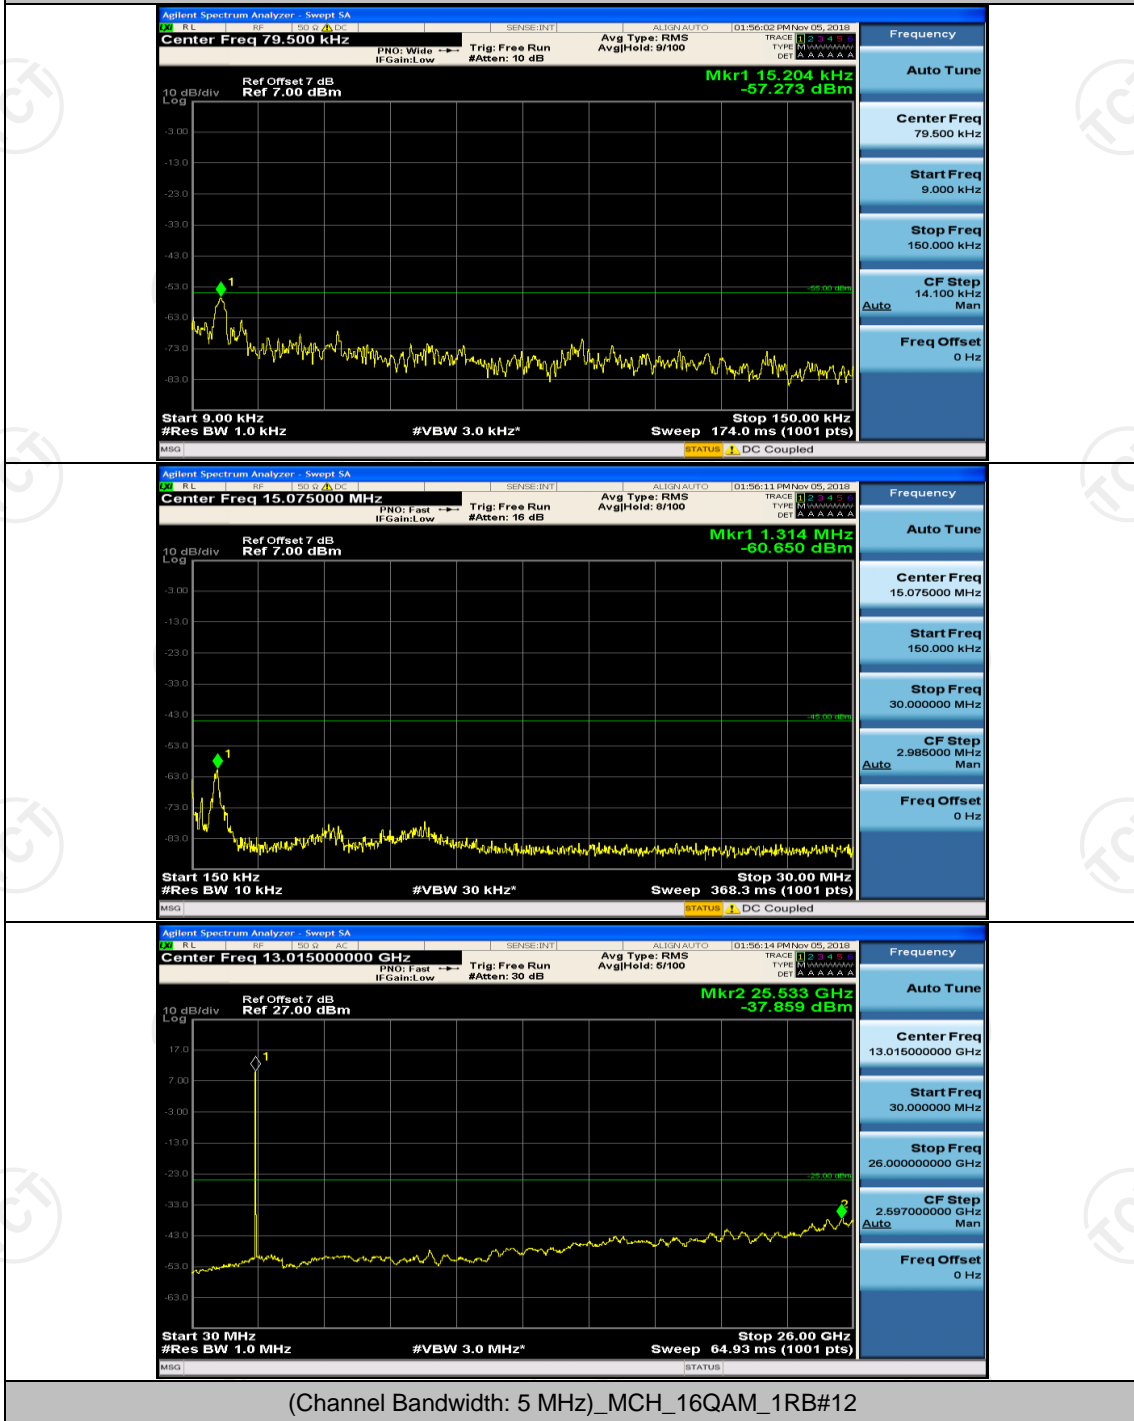

(Channel Bandwidth:20 MHz)_HCH_16QAM_100RB#0

Appendix E: Conducted Spurious Emission

Test Graphs

Channel Bandwidth: 5 MHz

(Channel Bandwidth: 5 MHz)_LCH_QPSK_1RB#12

(Channel Bandwidth: 5 MHz)_LCH_QPSK_1RB#24

(Channel Bandwidth: 5 MHz)_LCH_16QAM_1RB#0

(Channel Bandwidth: 5 MHz)_LCH_16QAM_1RB#12

(Channel Bandwidth: 5 MHz)_MCH_16QAM_1RB#0

(Channel Bandwidth: 5 MHz)_MCH_16QAM_1RB#12

(Channel Bandwidth: 5 MHz)_MCH_16QAM_1RB#24

(Channel Bandwidth: 5 MHz)_HCH_16QAM_1RB#0

(Channel Bandwidth: 5 MHz)_HCH_16QAM_1RB#12

Channel Bandwidth: 10 MHz