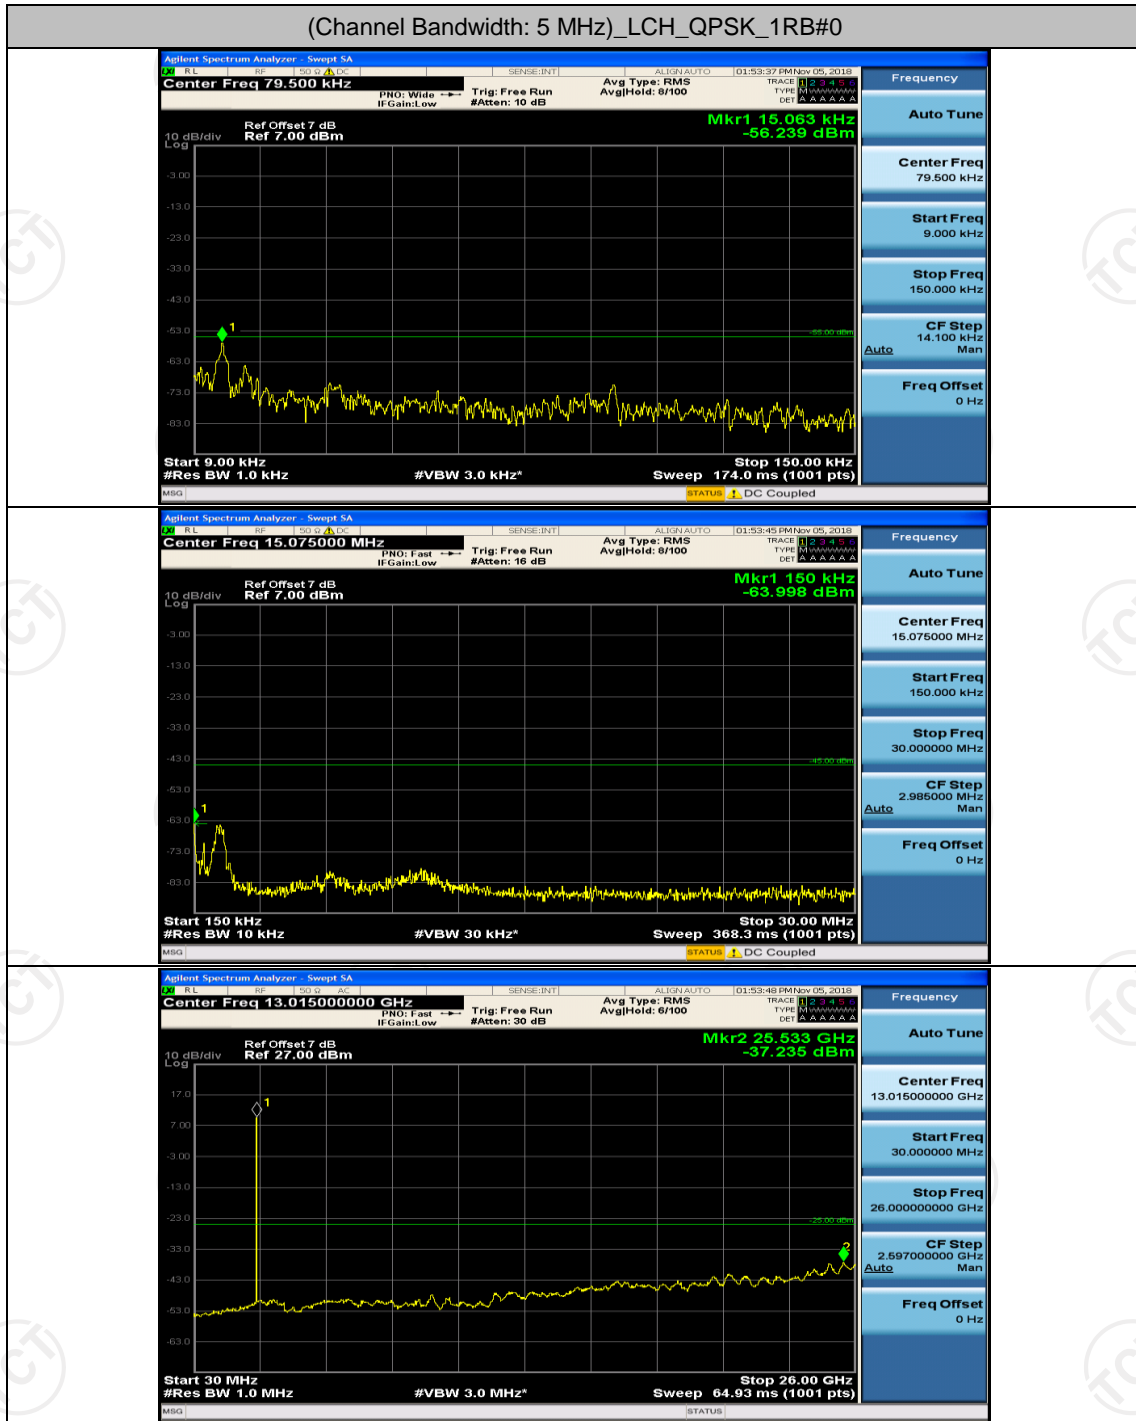

(Channel Bandwidth:20 MHz)_LCH_16QAM_50RB#0

(Channel Bandwidth:20 MHz)_LCH_16QAM_50RB#25

(Channel Bandwidth:20 MHz)_LCH_16QAM_50RB#50

(Channel Bandwidth:20 MHz)_LCH_16QAM_100RB#0

(Channel Bandwidth:20 MHz)_HCH_16QAM_1RB#0

(Channel Bandwidth:20 MHz)_HCH_16QAM_1RB#49

(Channel Bandwidth:20 MHz)_HCH_16QAM_1RB#99

(Channel Bandwidth:20 MHz)_HCH_16QAM_50RB#0

(Channel Bandwidth:20 MHz)_HCH_16QAM_50RB#25

(Channel Bandwidth:20 MHz)_HCH_16QAM_50RB#50

(Channel Bandwidth:20 MHz)_HCH_16QAM_100RB#0

Appendix E: Conducted Spurious Emission

Test Graphs

Channel Bandwidth: 5 MHz

(Channel Bandwidth: 5 MHz)_LCH_QPSK_1RB#12

(Channel Bandwidth: 5 MHz)_LCH_QPSK_1RB#24