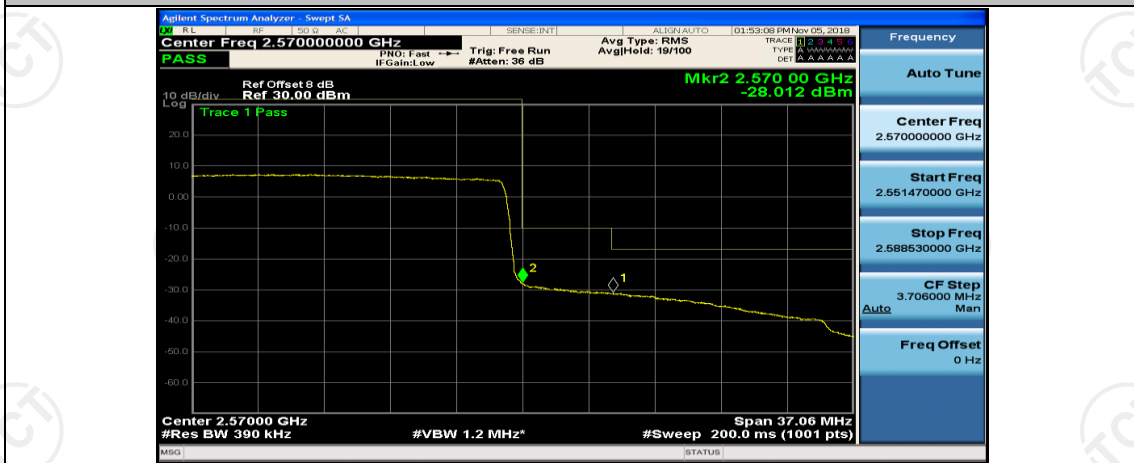

(Channel Bandwidth:20 MHz)_HCH_QPSK_100RB#0