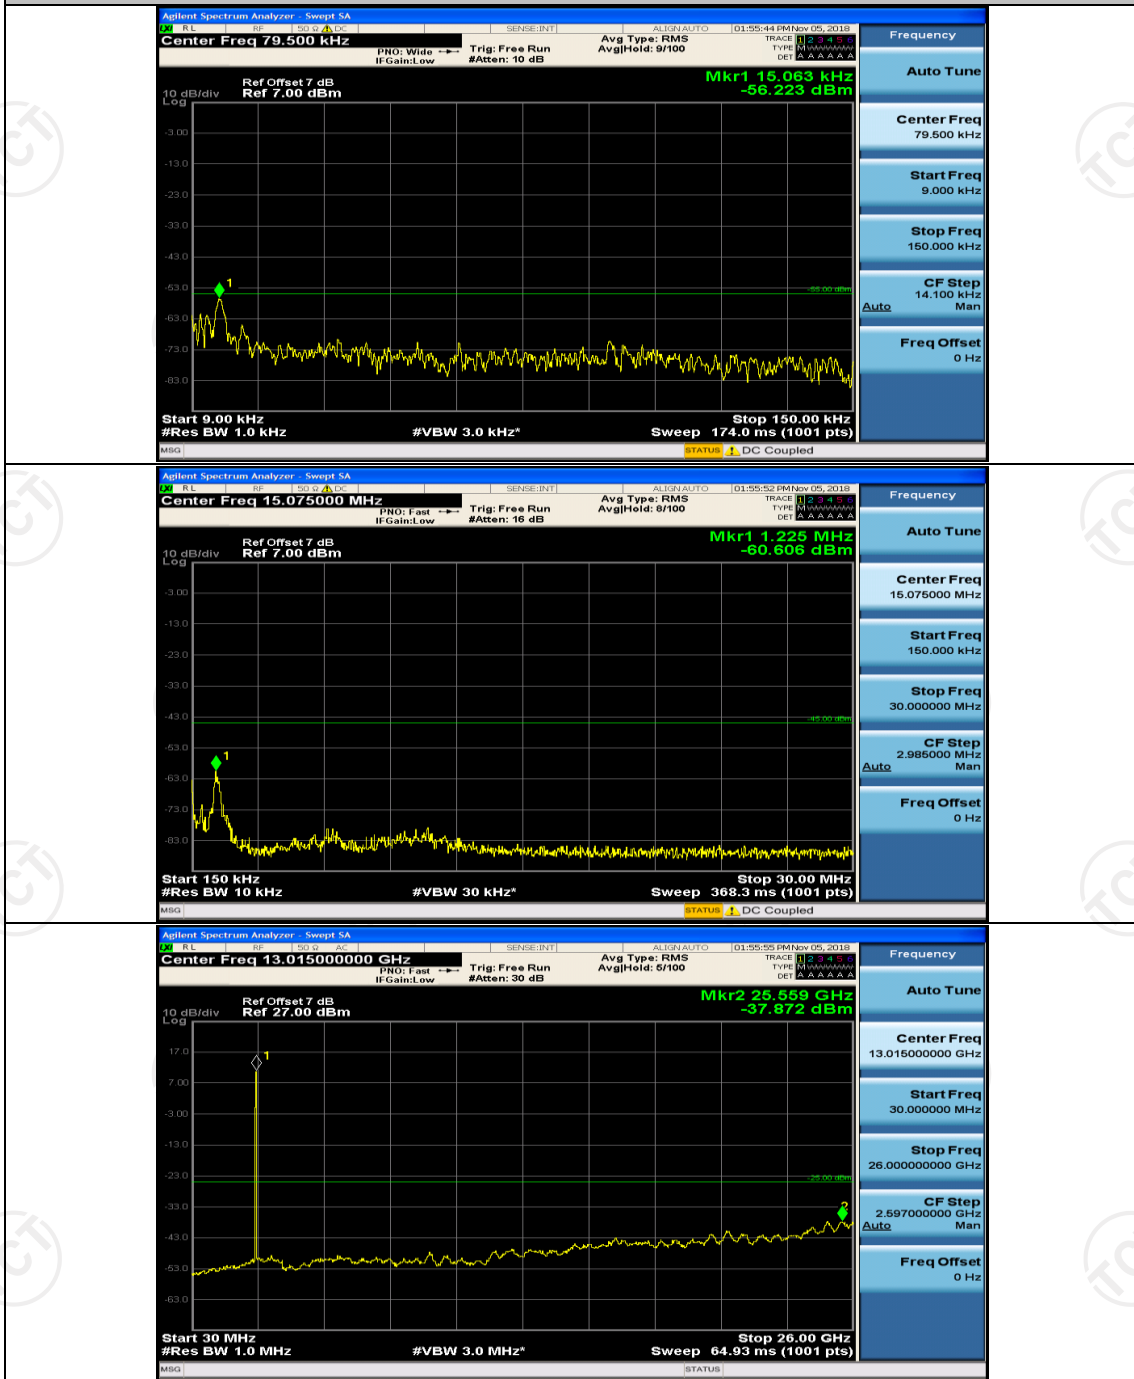

(Channel Bandwidth:20 MHz)_HCH_16QAM_100RB#0

Appendix E: Conducted Spurious Emission

Test Graphs

Channel Bandwidth: 5 MHz

(Channel Bandwidth: 5 MHz)_LCH_QPSK_1RB#12

(Channel Bandwidth: 5 MHz)_LCH_QPSK_1RB#24

(Channel Bandwidth: 5 MHz)_MCH_QPSK_1RB#0

(Channel Bandwidth: 5 MHz)_MCH_QPSK_1RB#12

(Channel Bandwidth: 5 MHz)_MCH_QPSK_1RB#24

(Channel Bandwidth: 5 MHz)_HCH_QPSK_1RB#0

(Channel Bandwidth: 5 MHz)_HCH_QPSK_1RB#12