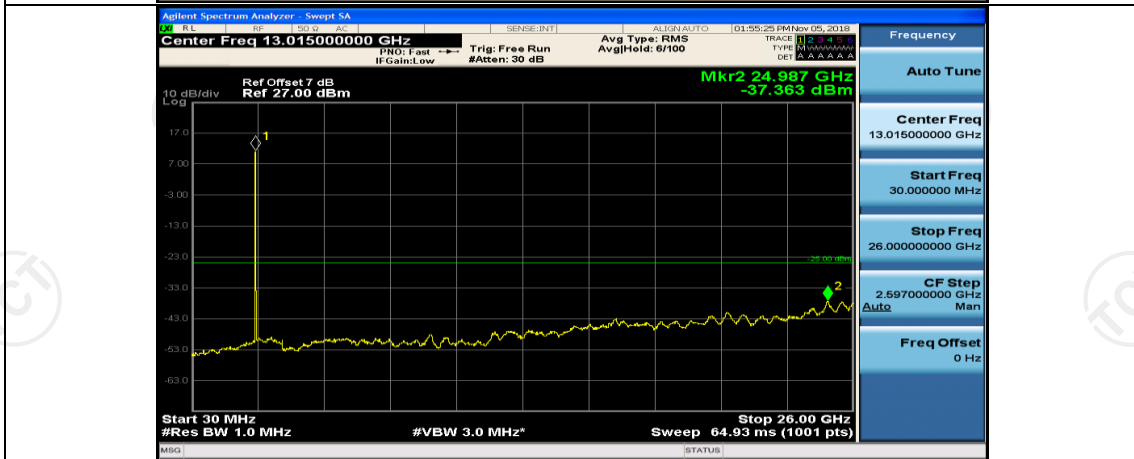

(Channel Bandwidth: 5 MHz)_MCH_QPSK_1RB#0

(Channel Bandwidth: 5 MHz)_MCH_QPSK_1RB#12