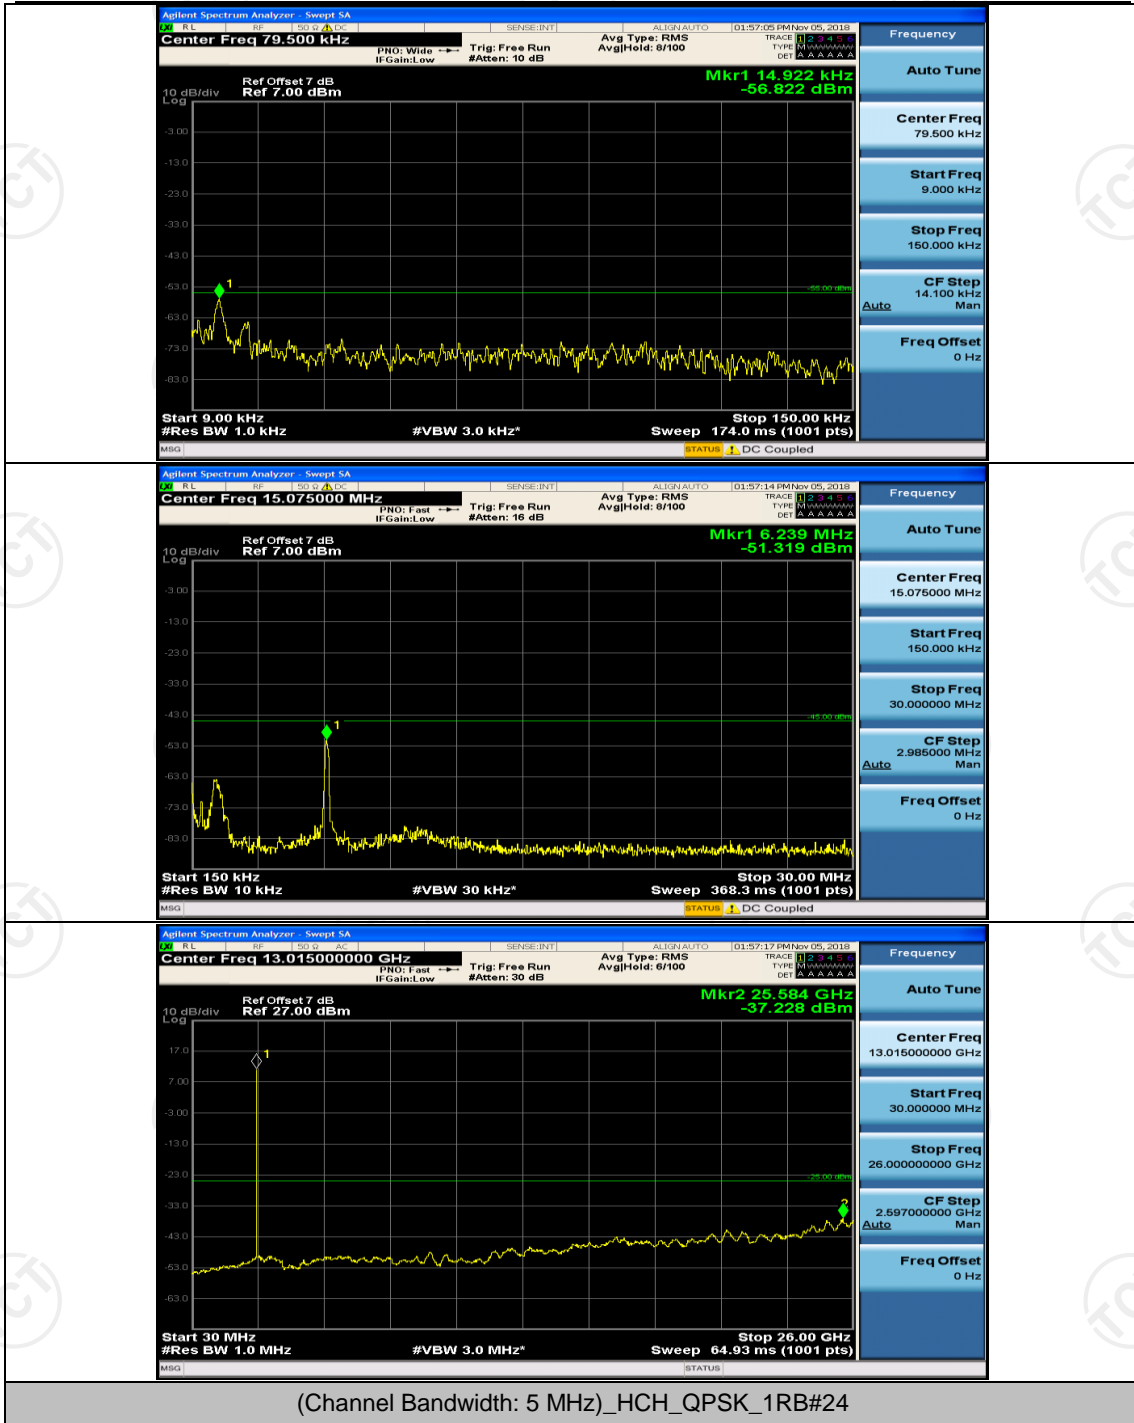

(Channel Bandwidth:20 MHz)_HCH_16QAM_100RB#0

Appendix E: Conducted Spurious Emission

Test Graphs

Channel Bandwidth: 5 MHz

(Channel Bandwidth: 5 MHz)_LCH_QPSK_1RB#12

(Channel Bandwidth: 5 MHz)_LCH_QPSK_1RB#24

(Channel Bandwidth: 5 MHz)_MCH_QPSK_1RB#0

(Channel Bandwidth: 5 MHz)_MCH_QPSK_1RB#12

(Channel Bandwidth: 5 MHz)_MCH_QPSK_1RB#24

(Channel Bandwidth: 5 MHz)_HCH_QPSK_1RB#0

(Channel Bandwidth: 5 MHz)_HCH_QPSK_1RB#12