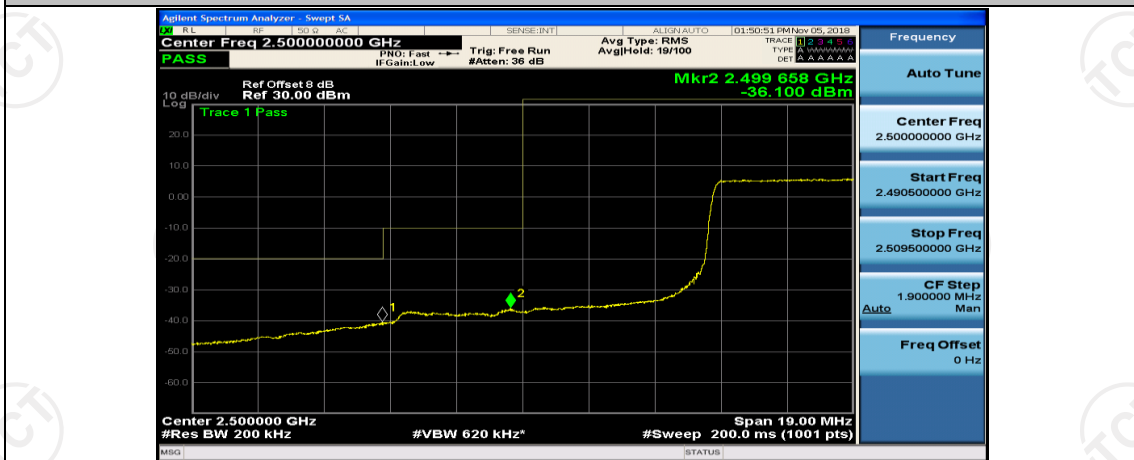

(Channel Bandwidth:15 MHz)_HCH_16QAM_37RB#0

(Channel Bandwidth:15 MHz)_HCH_16QAM_37RB#18

(Channel Bandwidth:15 MHz)_HCH_16QAM_37RB#38

(Channel Bandwidth:15 MHz)_HCH_16QAM_75RB#0

Channel Bandwidth: 20 MHz

(Channel Bandwidth:20 MHz)_LCH_QPSK_50RB#25