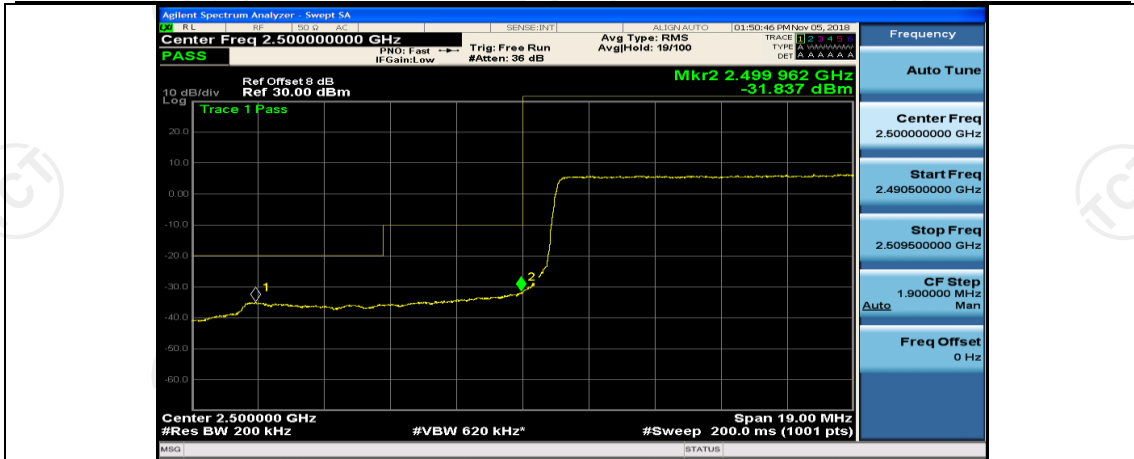

(Channel Bandwidth:15 MHz)_HCH_16QAM_37RB#0

(Channel Bandwidth:15 MHz)_HCH_16QAM_37RB#18

(Channel Bandwidth:15 MHz)_HCH_16QAM_37RB#38

(Channel Bandwidth:15 MHz)_HCH_16QAM_75RB#0

Channel Bandwidth: 20 MHz

(Channel Bandwidth:20 MHz)_LCH_QPSK_50RB#25

(Channel Bandwidth:20 MHz)_LCH_QPSK_50RB#50

(Channel Bandwidth:20 MHz)_LCH_QPSK_100RB#0

(Channel Bandwidth:20 MHz)_HCH_QPSK_1RB#99

(Channel Bandwidth:20 MHz)_HCH_QPSK_50RB#0

(Channel Bandwidth:20 MHz)_HCH_QPSK_50RB#25