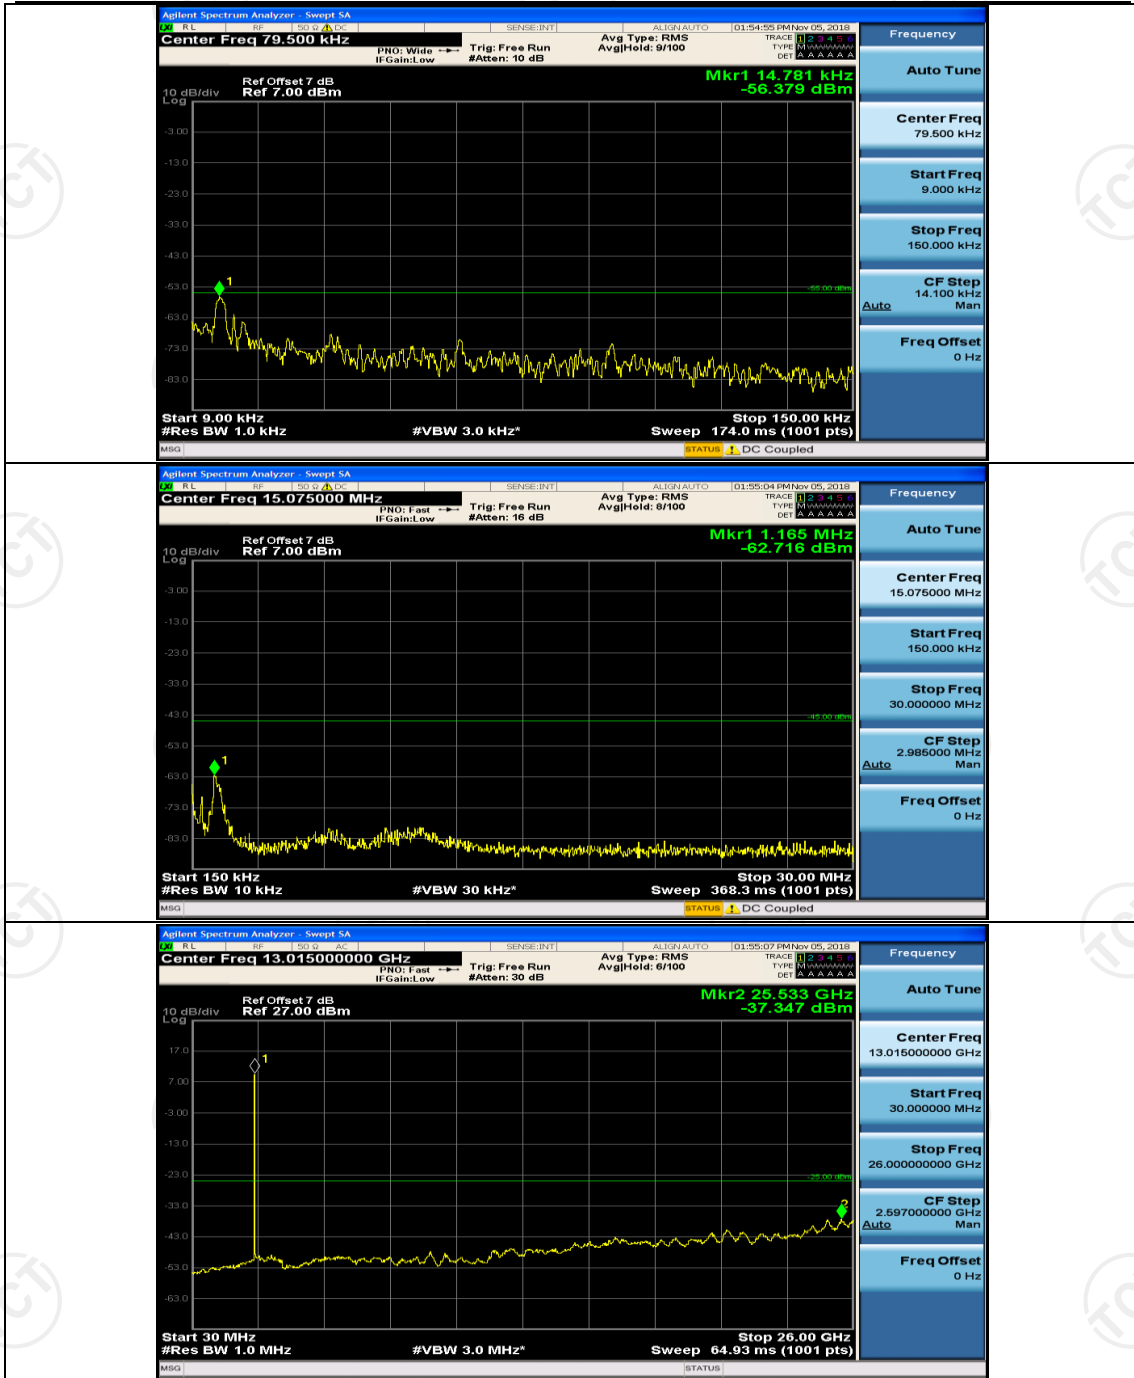

(Channel Bandwidth:20 MHz)_HCH_16QAM_100RB#0

Appendix E: Conducted Spurious Emission

Test Graphs

Channel Bandwidth: 5 MHz

(Channel Bandwidth: 5 MHz)_LCH_QPSK_1RB#12

(Channel Bandwidth: 5 MHz)_LCH_QPSK_1RB#24

(Channel Bandwidth: 5 MHz)_MCH_QPSK_1RB#0

(Channel Bandwidth: 5 MHz)_MCH_QPSK_1RB#12

(Channel Bandwidth: 5 MHz)_MCH_QPSK_1RB#24

(Channel Bandwidth: 5 MHz)_HCH_QPSK_1RB#0

(Channel Bandwidth: 5 MHz)_HCH_QPSK_1RB#12

(Channel Bandwidth: 5 MHz)_LCH_16QAM_1RB#0

(Channel Bandwidth: 5 MHz)_LCH_16QAM_1RB#12

(Channel Bandwidth: 5 MHz)_MCH_16QAM_1RB#0

(Channel Bandwidth: 5 MHz)_MCH_16QAM_1RB#12

(Channel Bandwidth: 5 MHz)_MCH_16QAM_1RB#24