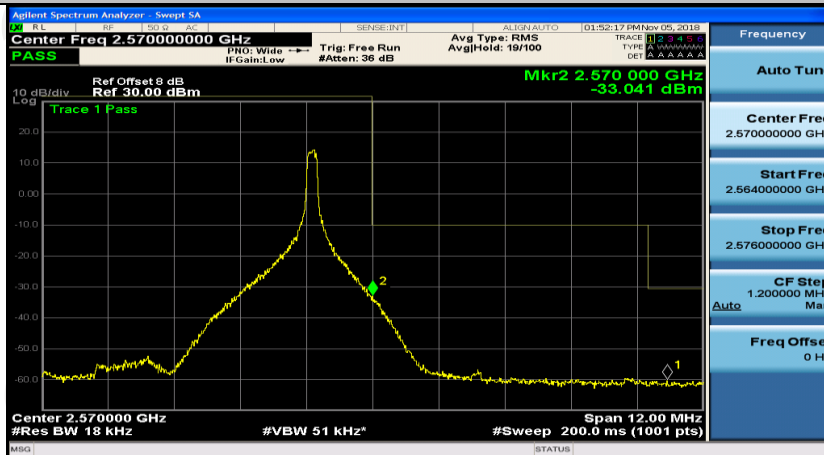

(Channel Bandwidth:20 MHz)_HCH_16QAM_1RB#99