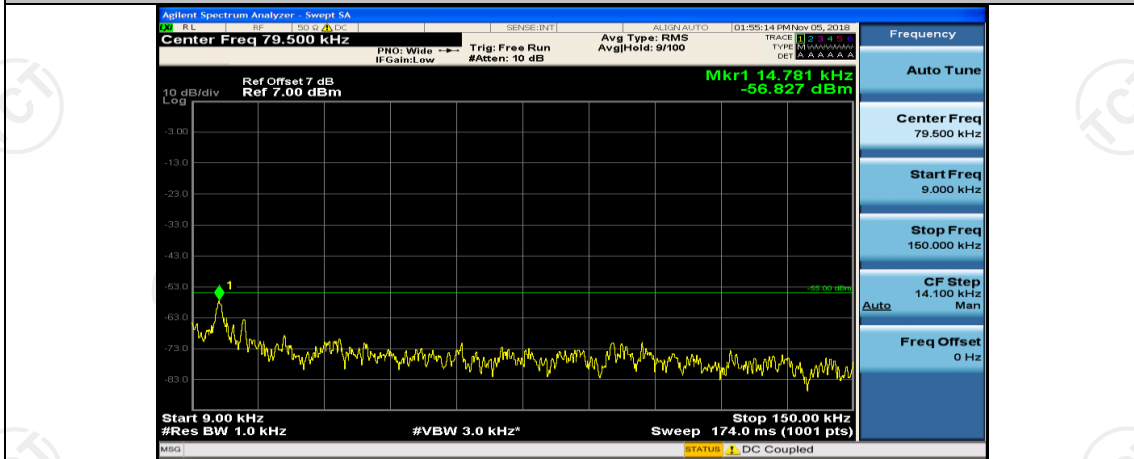

(Channel Bandwidth: 5 MHz)_MCH_QPSK_1RB#0

(Channel Bandwidth: 5 MHz)_MCH_QPSK_1RB#12