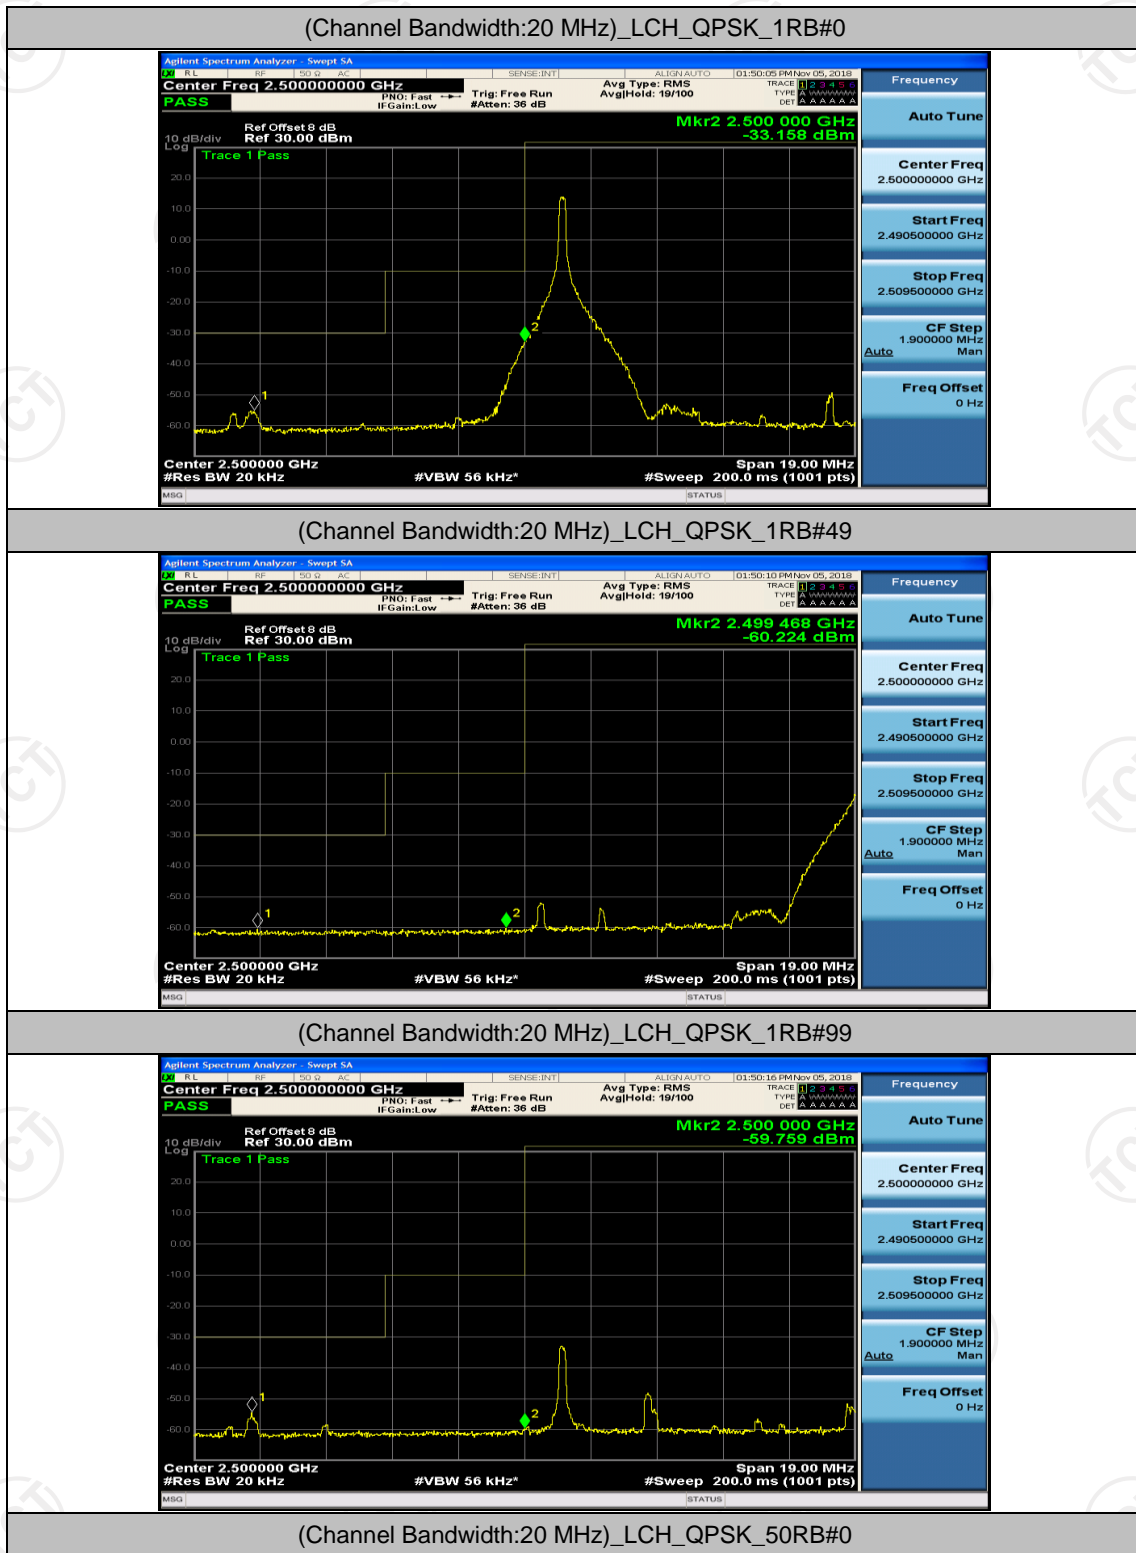

(Channel Bandwidth:15 MHz)_LCH_16QAM_1RB#74

(Channel Bandwidth:15 MHz)_LCH_16QAM_37RB#0

(Channel Bandwidth:15 MHz)_LCH_16QAM_37RB#18

(Channel Bandwidth:15 MHz)_LCH_16QAM_37RB#38

(Channel Bandwidth:15 MHz)_HCH_16QAM_1RB#74

(Channel Bandwidth:15 MHz)_HCH_16QAM_37RB#0

(Channel Bandwidth:15 MHz)_HCH_16QAM_37RB#18

(Channel Bandwidth:15 MHz)_HCH_16QAM_37RB#38

(Channel Bandwidth:15 MHz)_HCH_16QAM_75RB#0

Channel Bandwidth: 20 MHz

(Channel Bandwidth:20 MHz)_LCH_QPSK_50RB#25

(Channel Bandwidth:20 MHz)_LCH_QPSK_50RB#50

(Channel Bandwidth:20 MHz)_LCH_QPSK_100RB#0

(Channel Bandwidth:20 MHz)_HCH_QPSK_1RB#99

(Channel Bandwidth:20 MHz)_HCH_QPSK_50RB#0

(Channel Bandwidth:20 MHz)_HCH_QPSK_50RB#25