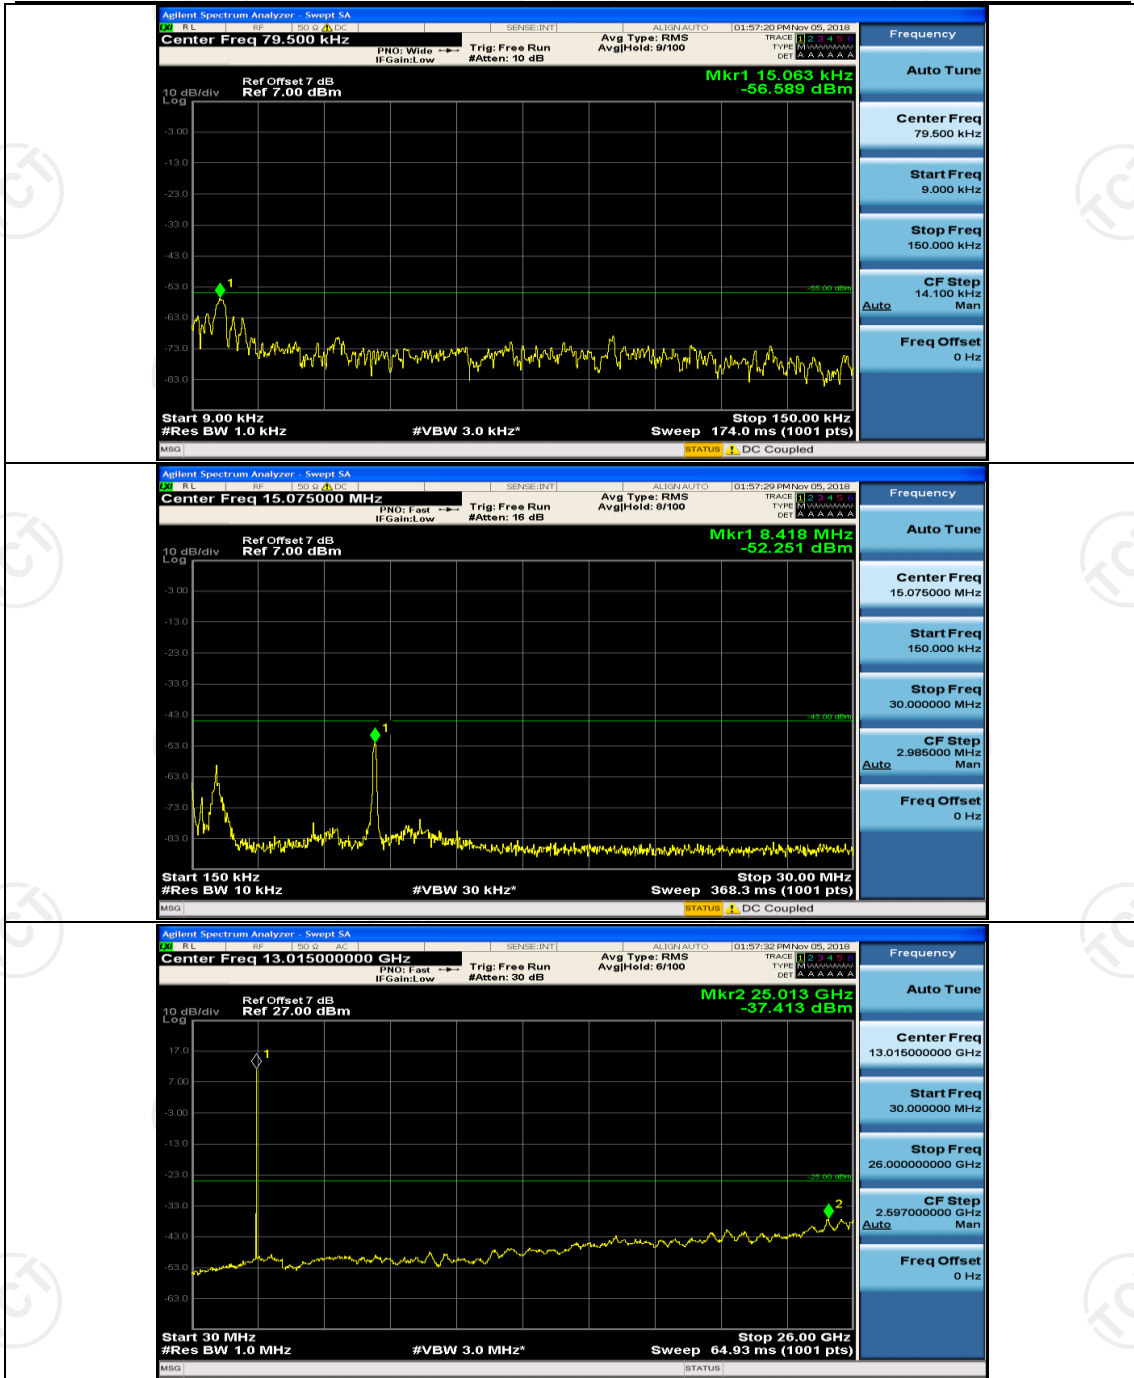

(Channel Bandwidth:20 MHz)_HCH_16QAM_100RB#0

Appendix E: Conducted Spurious Emission

Test Graphs

Channel Bandwidth: 5 MHz

(Channel Bandwidth: 5 MHz)_LCH_QPSK_1RB#12

(Channel Bandwidth: 5 MHz)_LCH_QPSK_1RB#24

(Channel Bandwidth: 5 MHz)_MCH_QPSK_1RB#0

(Channel Bandwidth: 5 MHz)_MCH_QPSK_1RB#12

(Channel Bandwidth: 5 MHz)_MCH_QPSK_1RB#24

(Channel Bandwidth: 5 MHz)_HCH_QPSK_1RB#0

(Channel Bandwidth: 5 MHz)_HCH_QPSK_1RB#12

(Channel Bandwidth: 5 MHz)_LCH_16QAM_1RB#0

(Channel Bandwidth: 5 MHz)_LCH_16QAM_1RB#12

(Channel Bandwidth: 5 MHz)_MCH_16QAM_1RB#0

(Channel Bandwidth: 5 MHz)_MCH_16QAM_1RB#12

(Channel Bandwidth: 5 MHz)_MCH_16QAM_1RB#24