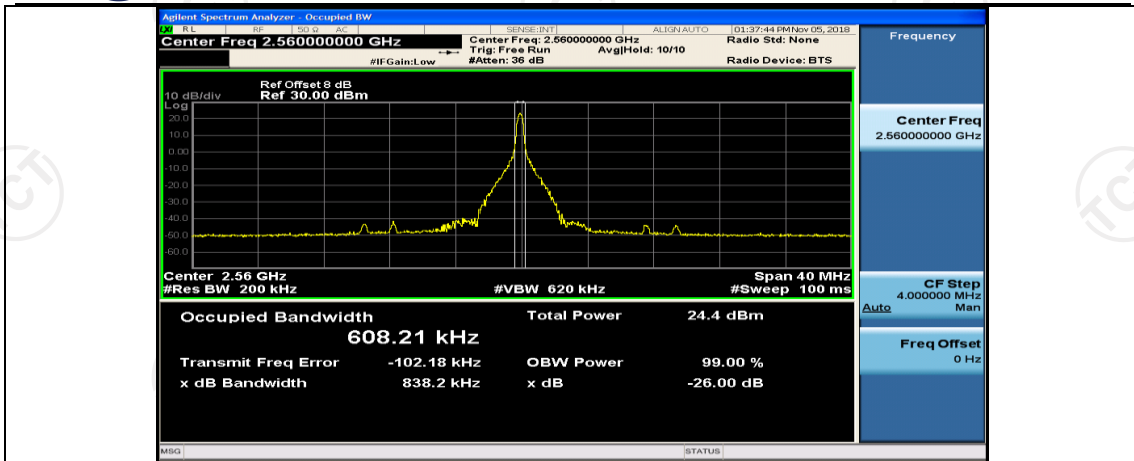

(Channel Bandwidth:20 MHz)_MCH_16QAM_50RB#50

(Channel Bandwidth:20 MHz)_MCH_16QAM_100RB#0

(Channel Bandwidth:20 MHz)_HCH_16QAM_1RB#0

(Channel Bandwidth:20 MHz)_HCH_16QAM_1RB#50

(Channel Bandwidth:20 MHz)_HCH_16QAM_1RB#99