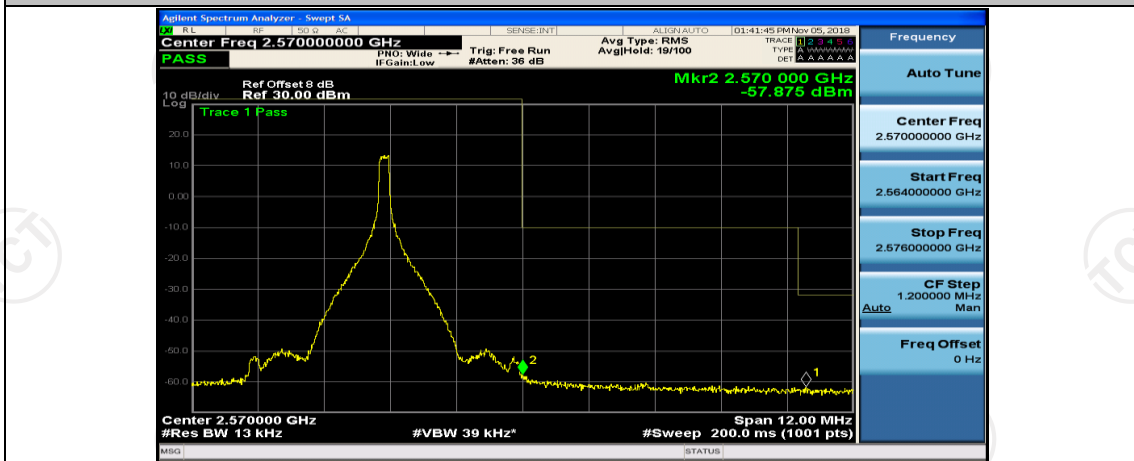

(Channel Bandwidth: 5 MHz)_HCH_QPSK_1RB#12