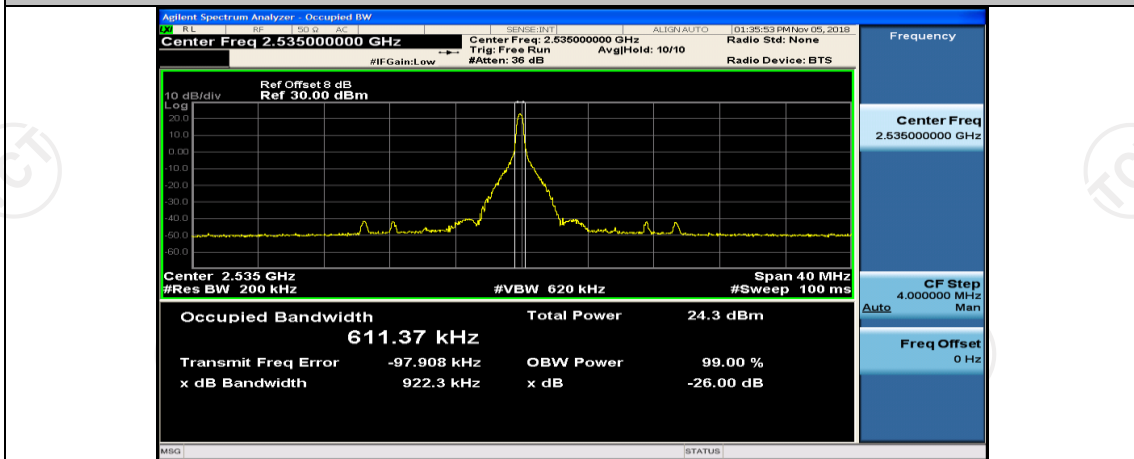

(Channel Bandwidth:20 MHz)_LCH_QPSK_50RB#0

(Channel Bandwidth:20 MHz)_LCH_QPSK_50RB#25

(Channel Bandwidth:20 MHz)_LCH_QPSK_50RB#50

(Channel Bandwidth:20 MHz)_LCH_QPSK_100RB#0

(Channel Bandwidth:20 MHz)_MCH_QPSK_1RB#0

(Channel Bandwidth:20 MHz)_MCH_QPSK_1RB#50

(Channel Bandwidth:20 MHz)_MCH_QPSK_1RB#99

(Channel Bandwidth:20 MHz)_MCH_QPSK_50RB#0

(Channel Bandwidth:20 MHz)_MCH_QPSK_50RB#25

(Channel Bandwidth:20 MHz)_MCH_QPSK_50RB#50