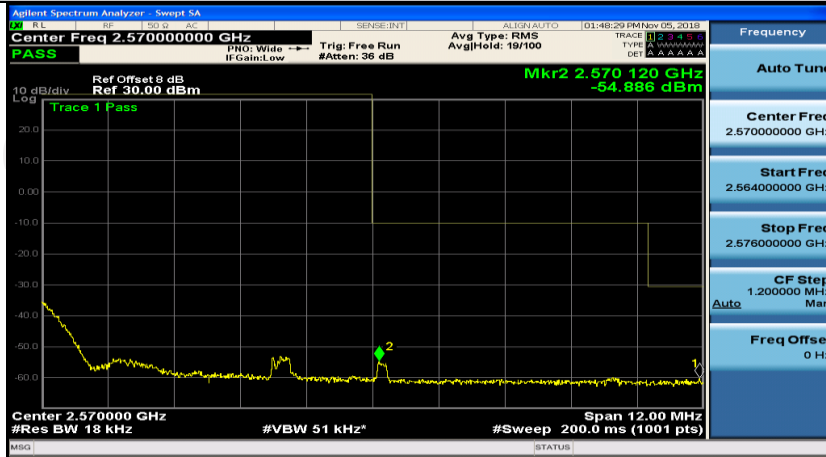

(Channel Bandwidth:15 MHz)_HCH_QPSK_1RB#37