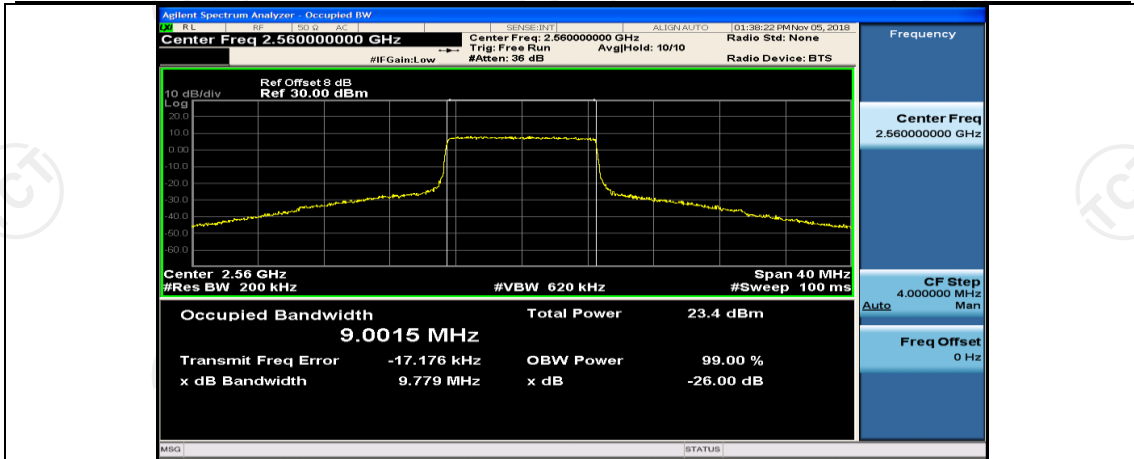

(Channel Bandwidth:20 MHz)_HCH_16QAM_50RB#0

(Channel Bandwidth:20 MHz)_HCH_16QAM_50RB#25