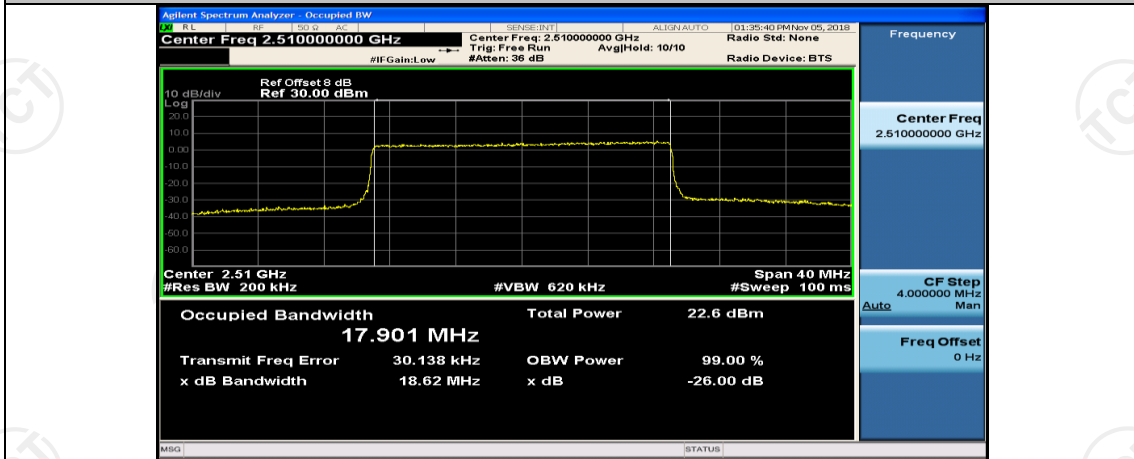

(Channel Bandwidth:20 MHz)_LCH_16QAM_1RB#99

(Channel Bandwidth:20 MHz)_LCH_16QAM_50RB#0

(Channel Bandwidth:20 MHz)_LCH_16QAM_50RB#25

(Channel Bandwidth:20 MHz)_LCH_16QAM_50RB#50

(Channel Bandwidth:20 MHz)_LCH_16QAM_100RB#0