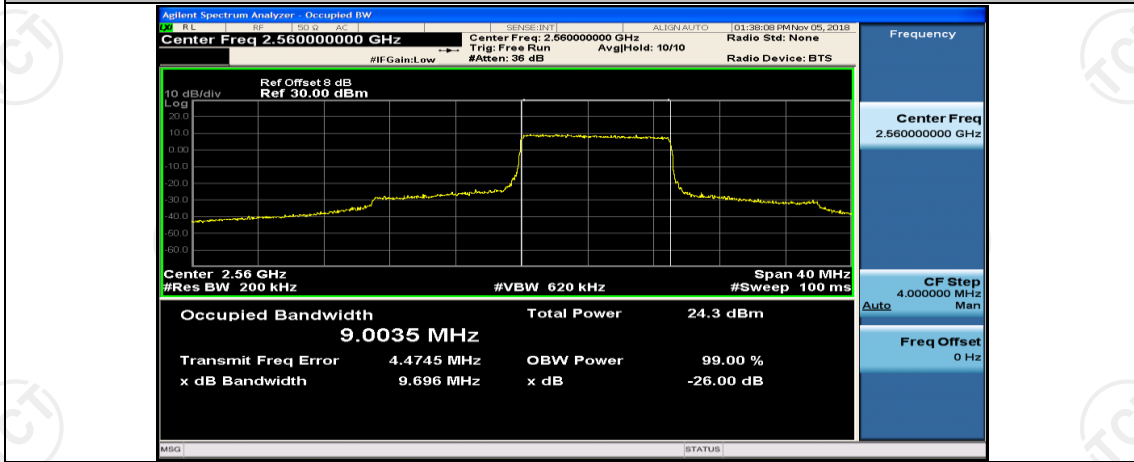

(Channel Bandwidth:20 MHz)_MCH_QPSK_100RB#0

(Channel Bandwidth:20 MHz)_HCH_QPSK_1RB#0

(Channel Bandwidth:20 MHz)_HCH_QPSK_1RB#50

(Channel Bandwidth:20 MHz)_HCH_QPSK_1RB#99

(Channel Bandwidth:20 MHz)_HCH_QPSK_50RB#0

(Channel Bandwidth:20 MHz)_HCH_QPSK_50RB#25

(Channel Bandwidth:20 MHz)_HCH_QPSK_50RB#50

(Channel Bandwidth:20 MHz)_HCH_QPSK_100RB#0

(Channel Bandwidth:20 MHz)_LCH_16QAM_1RB#0

(Channel Bandwidth:20 MHz)_LCH_16QAM_1RB#50