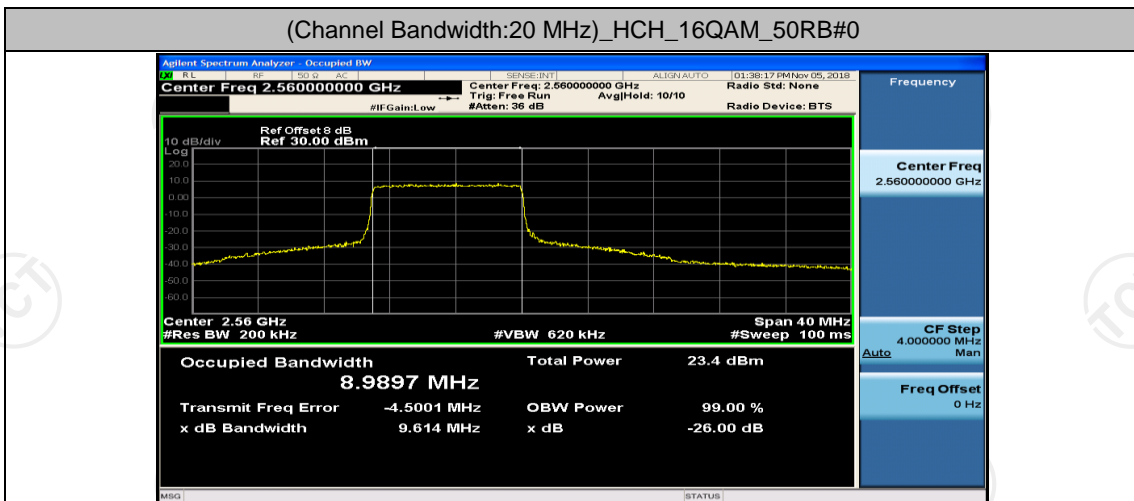

(Channel Bandwidth:20 MHz)_MCH_16QAM_50RB#50

(Channel Bandwidth:20 MHz)_MCH_16QAM_100RB#0

(Channel Bandwidth:20 MHz)_HCH_16QAM_1RB#0

(Channel Bandwidth:20 MHz)_HCH_16QAM_1RB#50

(Channel Bandwidth:20 MHz)_HCH_16QAM_1RB#99

(Channel Bandwidth:20 MHz)_HCH_16QAM_50RB#0

(Channel Bandwidth:20 MHz)_HCH_16QAM_50RB#25

(Channel Bandwidth:20 MHz)_HCH_16QAM_50RB#50

(Channel Bandwidth:20 MHz)_HCH_16QAM_100RB#0

Appendix D: Band Edge

Test Graphs