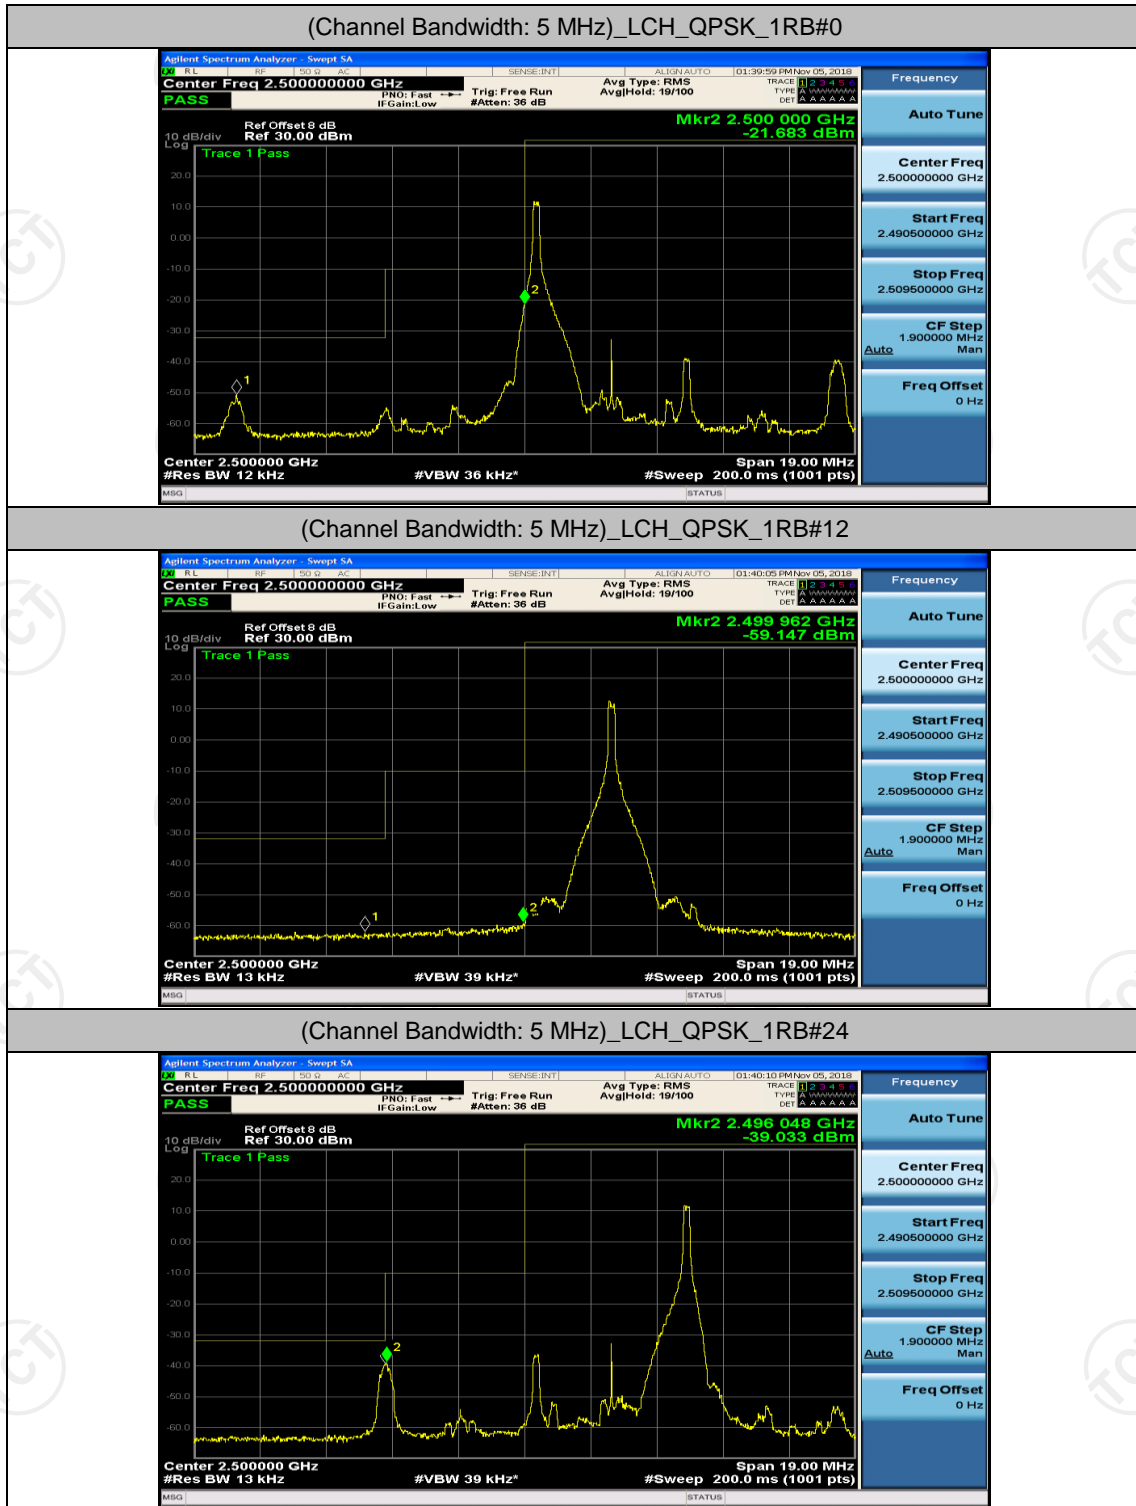

(Channel Bandwidth:20 MHz)_HCH_16QAM_50RB#0

(Channel Bandwidth:20 MHz)_HCH_16QAM_50RB#25

(Channel Bandwidth:20 MHz)_HCH_16QAM_50RB#50

(Channel Bandwidth:20 MHz)_HCH_16QAM_100RB#0

Appendix D: Band Edge

Test Graphs

Channel Bandwidth: 5 MHz

(Channel Bandwidth: 5 MHz)_LCH_QPSK_12RB#0

(Channel Bandwidth: 5 MHz)_LCH_QPSK_12RB#6

(Channel Bandwidth: 5 MHz)_LCH_QPSK_12RB#13

(Channel Bandwidth: 5 MHz)_LCH_QPSK_25RB#0

(Channel Bandwidth: 5 MHz)_HCH_QPSK_1RB#0