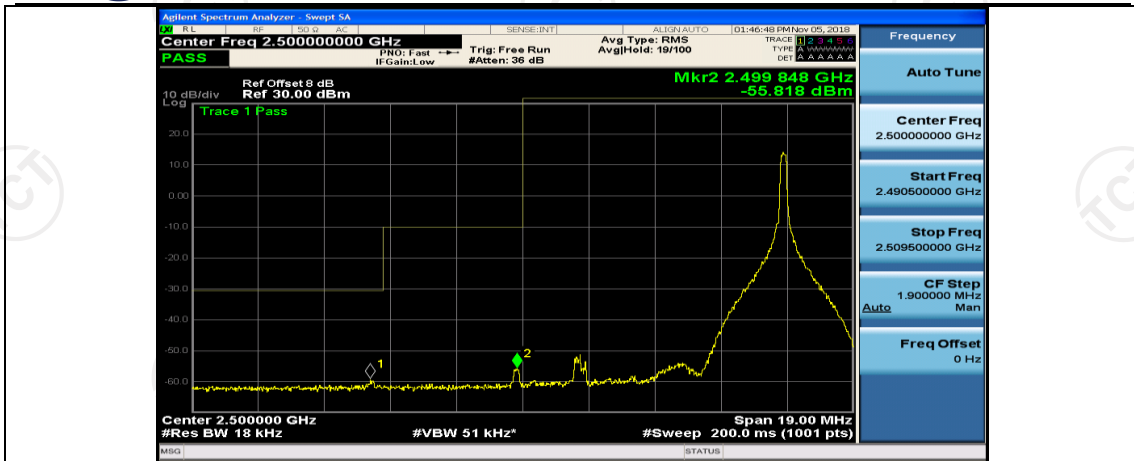

Channel Bandwidth: 10 MHz_LCH_16QAM_25RB#0

Channel Bandwidth: 15 MHz

(Channel Bandwidth:15 MHz)_LCH_QPSK_1RB#74

(Channel Bandwidth:15 MHz)_LCH_QPSK_37RB#0

(Channel Bandwidth:15 MHz)_LCH_QPSK_37RB#18

(Channel Bandwidth:15 MHz)_LCH_QPSK_37RB#38