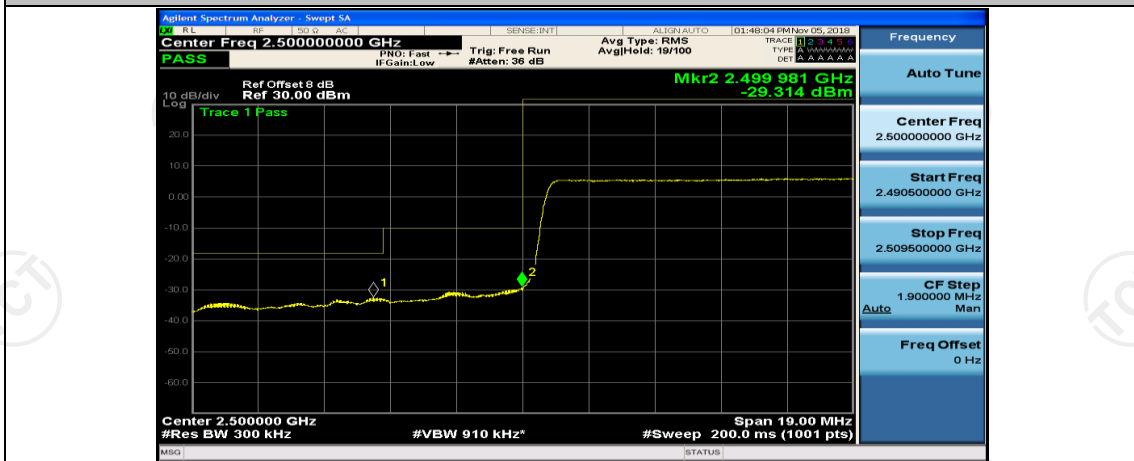

(Channel Bandwidth:15 MHz)_LCH_QPSK_75RB#0