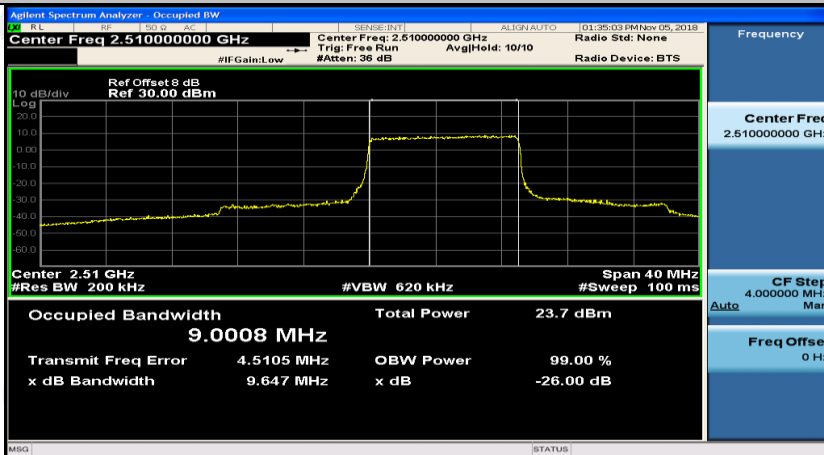

(Channel Bandwidth:20 MHz)_LCH_QPSK_50RB#0

(Channel Bandwidth:20 MHz)_LCH_QPSK_50RB#25

(Channel Bandwidth:20 MHz)_LCH_QPSK_50RB#50

(Channel Bandwidth:20 MHz)_LCH_QPSK_100RB#0

(Channel Bandwidth:20 MHz)_MCH_QPSK_1RB#0

(Channel Bandwidth:20 MHz)_MCH_QPSK_1RB#50

(Channel Bandwidth:20 MHz)_MCH_QPSK_1RB#99

(Channel Bandwidth:20 MHz)_MCH_QPSK_50RB#0

(Channel Bandwidth:20 MHz)_MCH_QPSK_50RB#25

(Channel Bandwidth:20 MHz)_MCH_QPSK_50RB#50