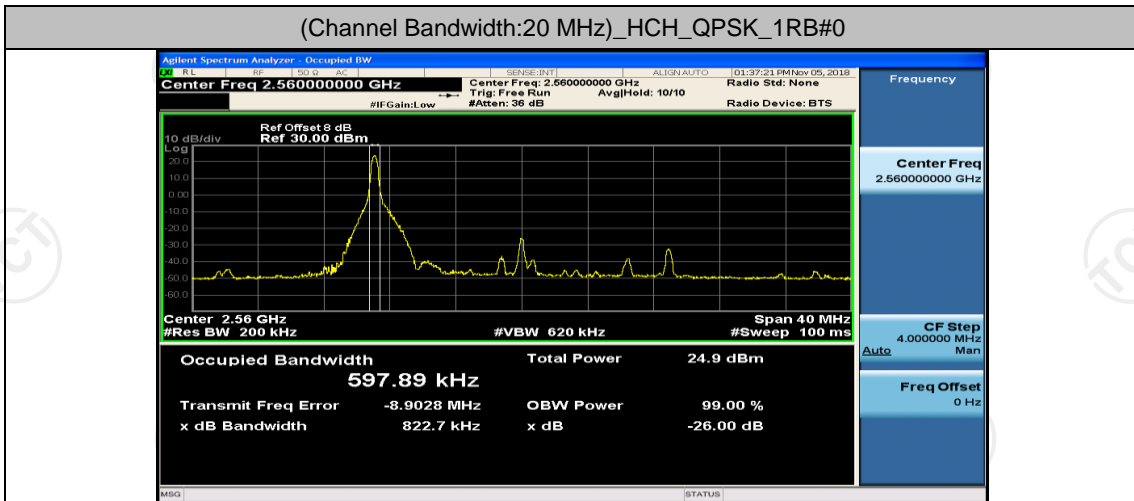

(Channel Bandwidth:20 MHz)_MCH_QPSK_1RB#50

(Channel Bandwidth:20 MHz)_MCH_QPSK_1RB#99

(Channel Bandwidth:20 MHz)_MCH_QPSK_50RB#0

(Channel Bandwidth:20 MHz)_MCH_QPSK_50RB#25

(Channel Bandwidth:20 MHz)_MCH_QPSK_50RB#50

(Channel Bandwidth:20 MHz)_MCH_QPSK_100RB#0

(Channel Bandwidth:20 MHz)_HCH_QPSK_1RB#0

(Channel Bandwidth:20 MHz)_HCH_QPSK_1RB#50

(Channel Bandwidth:20 MHz)_HCH_QPSK_1RB#99

(Channel Bandwidth:20 MHz)_HCH_QPSK_50RB#0