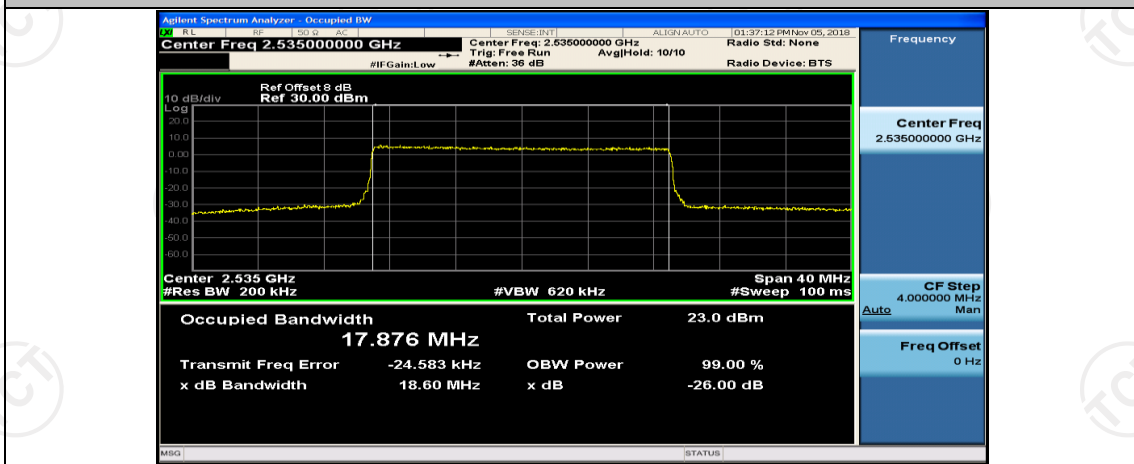

(Channel Bandwidth:20 MHz)_MCH_16QAM_100RB#0