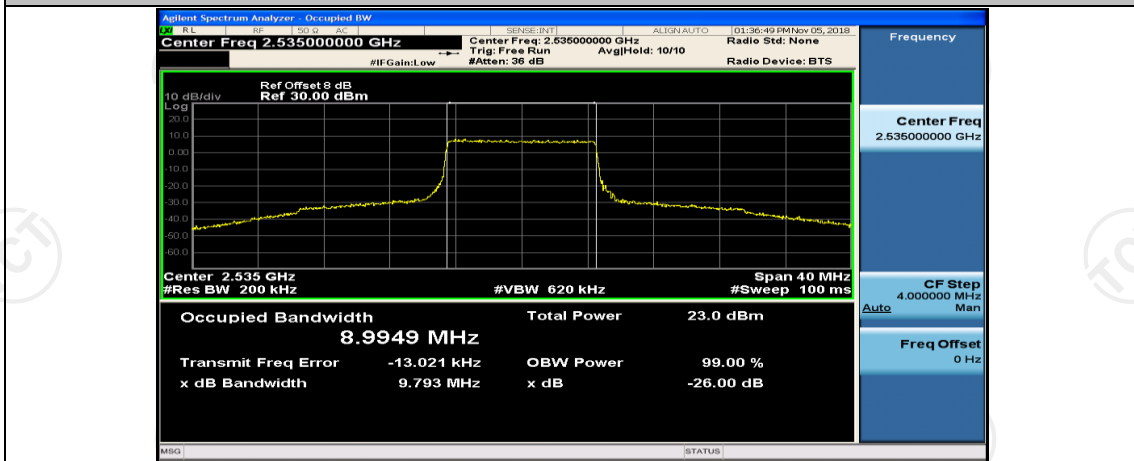

(Channel Bandwidth:20 MHz)_MCH_16QAM_1RB#0

(Channel Bandwidth:20 MHz)_MCH_16QAM_1RB#50

(Channel Bandwidth:20 MHz)_MCH_16QAM_1RB#99

(Channel Bandwidth:20 MHz)_MCH_16QAM_50RB#0

(Channel Bandwidth:20 MHz)_MCH_16QAM_50RB#25