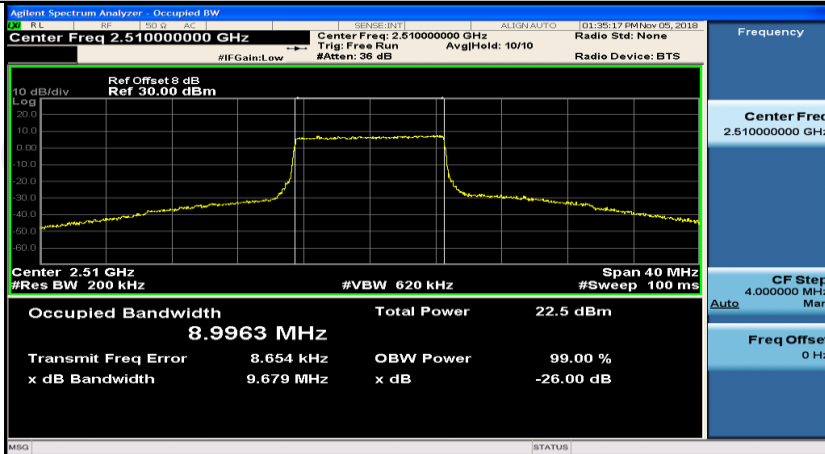

(Channel Bandwidth:20 MHz)_HCH_QPSK_50RB#25

(Channel Bandwidth:20 MHz)_HCH_QPSK_50RB#50

(Channel Bandwidth:20 MHz)_HCH_QPSK_100RB#0

(Channel Bandwidth:20 MHz)_LCH_16QAM_1RB#0

(Channel Bandwidth:20 MHz)_LCH_16QAM_1RB#50

(Channel Bandwidth:20 MHz)_LCH_16QAM_1RB#99

(Channel Bandwidth:20 MHz)_LCH_16QAM_50RB#0

(Channel Bandwidth:20 MHz)_LCH_16QAM_50RB#25

(Channel Bandwidth:20 MHz)_LCH_16QAM_50RB#50

(Channel Bandwidth:20 MHz)_LCH_16QAM_100RB#0