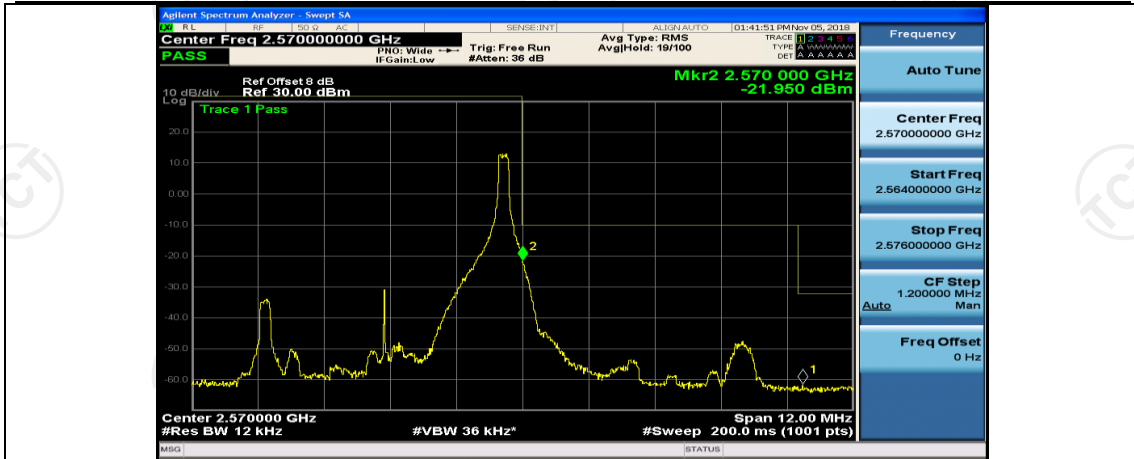

(Channel Bandwidth: 5 MHz)_HCH_QPSK_1RB#24