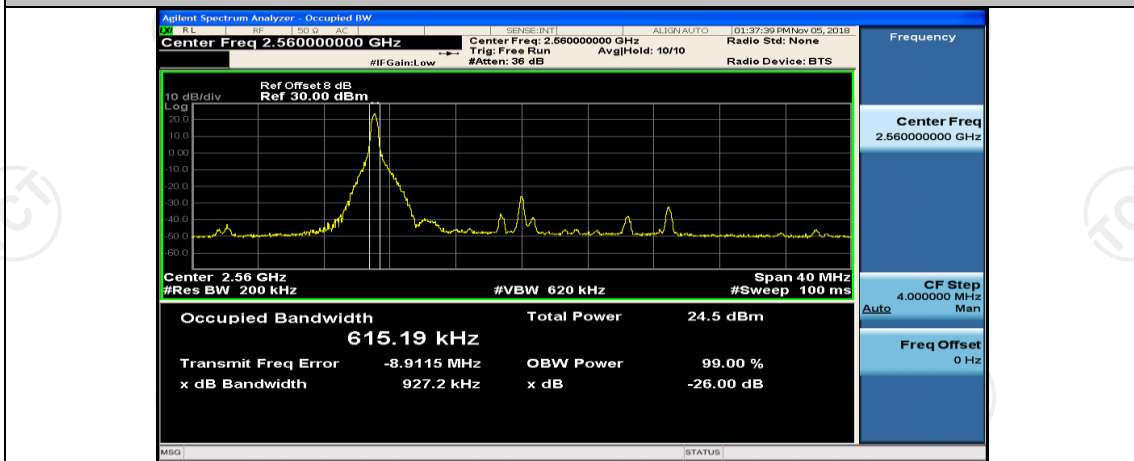

(Channel Bandwidth:20 MHz)_HCH_16QAM_1RB#0