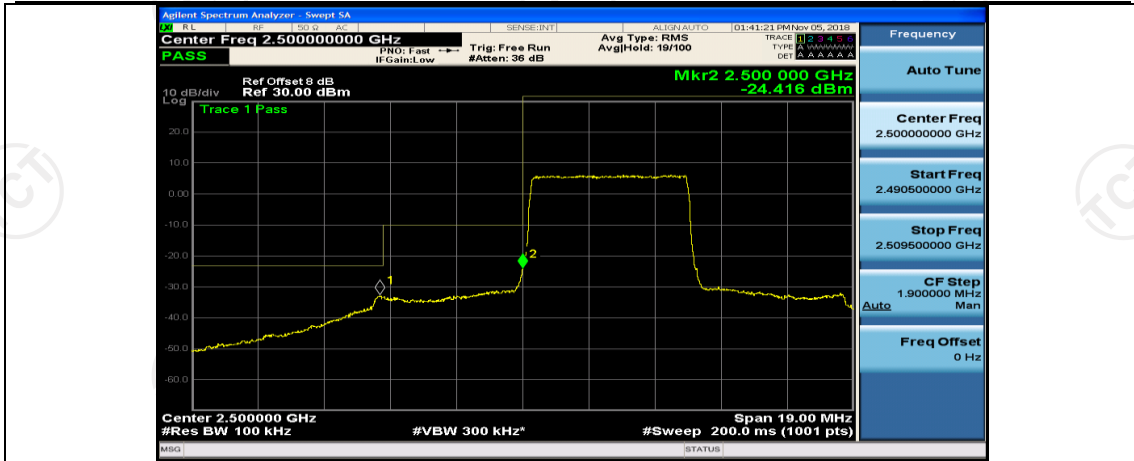

Channel Bandwidth: 5 MHz

(Channel Bandwidth: 5 MHz)_LCH_QPSK_12RB#0

(Channel Bandwidth: 5 MHz)_LCH_QPSK_12RB#6

(Channel Bandwidth: 5 MHz)_LCH_QPSK_12RB#13

(Channel Bandwidth: 5 MHz)_LCH_QPSK_25RB#0

(Channel Bandwidth: 5 MHz)_HCH_QPSK_1RB#0