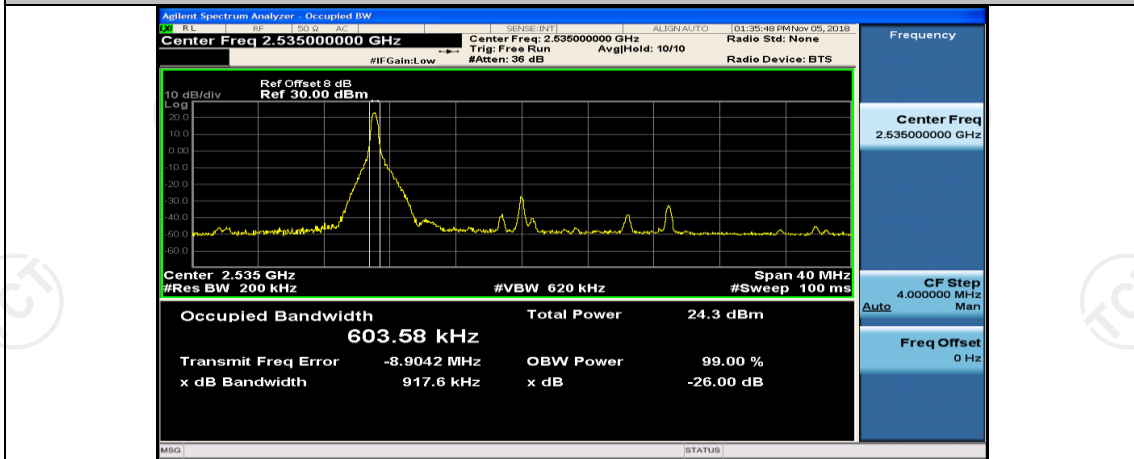

(Channel Bandwidth:20 MHz)_LCH_QPSK_50RB#0

(Channel Bandwidth:20 MHz)_LCH_QPSK_50RB#25

(Channel Bandwidth:20 MHz)_LCH_QPSK_50RB#50

(Channel Bandwidth:20 MHz)_LCH_QPSK_100RB#0

(Channel Bandwidth:20 MHz)_MCH_QPSK_1RB#0

(Channel Bandwidth:20 MHz)_MCH_QPSK_1RB#50

(Channel Bandwidth:20 MHz)_MCH_QPSK_1RB#99

(Channel Bandwidth:20 MHz)_MCH_QPSK_50RB#0

(Channel Bandwidth:20 MHz)_MCH_QPSK_50RB#25

(Channel Bandwidth:20 MHz)_MCH_QPSK_50RB#50