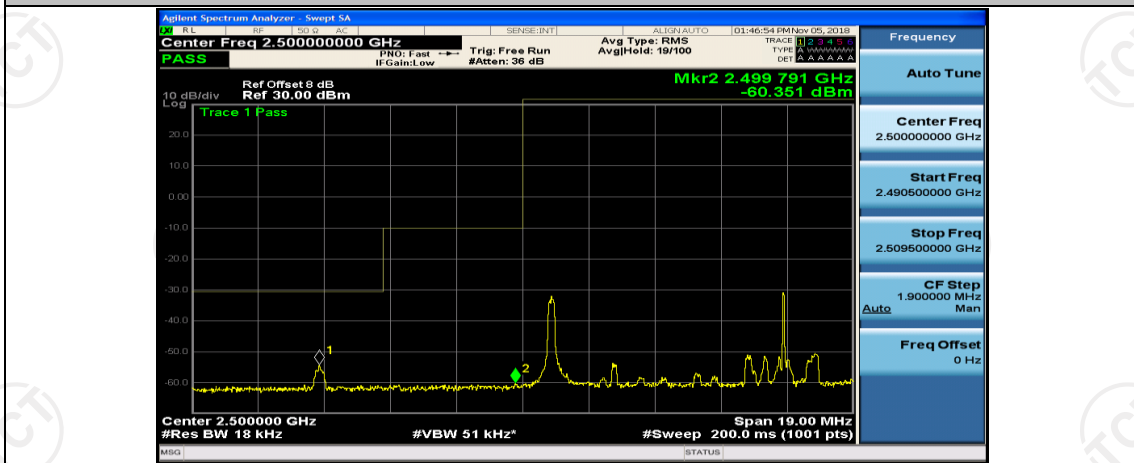

Channel Bandwidth: 10 MHz_LCH_16QAM_25RB#0

Channel Bandwidth: 15 MHz

(Channel Bandwidth:15 MHz)_LCH_QPSK_1RB#74

(Channel Bandwidth:15 MHz)_LCH_QPSK_37RB#0

(Channel Bandwidth:15 MHz)_LCH_QPSK_37RB#18

(Channel Bandwidth:15 MHz)_LCH_QPSK_37RB#38