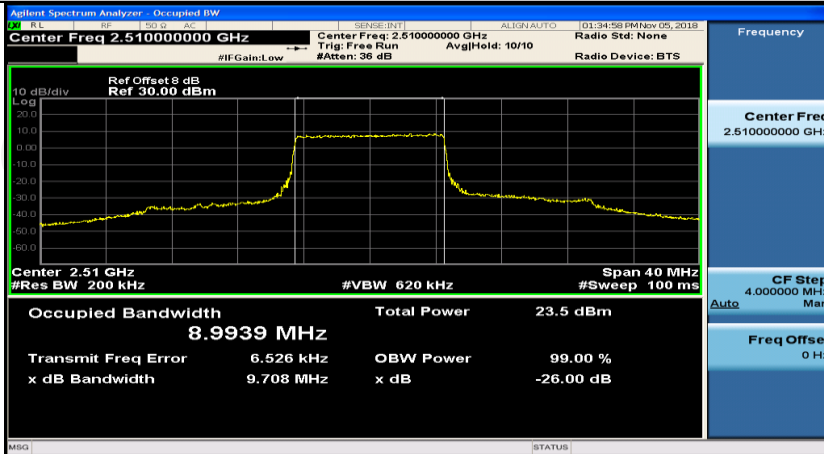

(Channel Bandwidth:20 MHz)_LCH_QPSK_50RB#0

(Channel Bandwidth:20 MHz)_LCH_QPSK_50RB#25

(Channel Bandwidth:20 MHz)_LCH_QPSK_50RB#50

(Channel Bandwidth:20 MHz)_LCH_QPSK_100RB#0

(Channel Bandwidth:20 MHz)_MCH_QPSK_1RB#0

(Channel Bandwidth:20 MHz)_MCH_QPSK_1RB#50

(Channel Bandwidth:20 MHz)_MCH_QPSK_1RB#99

(Channel Bandwidth:20 MHz)_MCH_QPSK_50RB#0

(Channel Bandwidth:20 MHz)_MCH_QPSK_50RB#25

(Channel Bandwidth:20 MHz)_MCH_QPSK_50RB#50