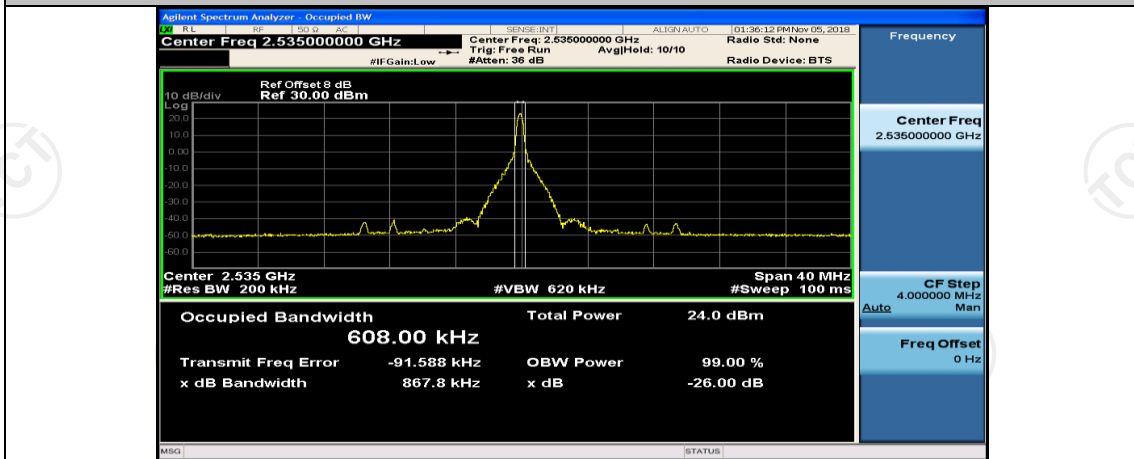

(Channel Bandwidth:20 MHz)_MCH_16QAM_1RB#50