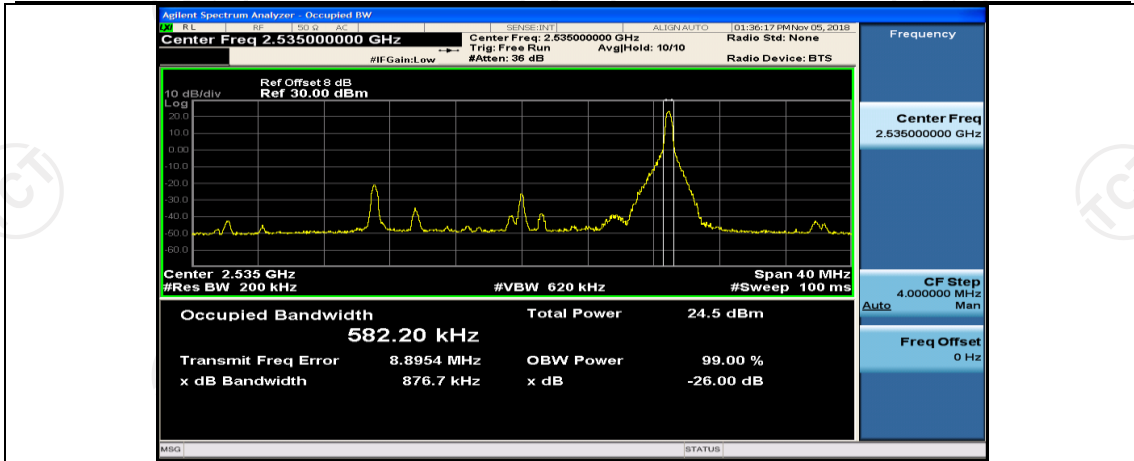

(Channel Bandwidth:20 MHz)_MCH_16QAM_1RB#99