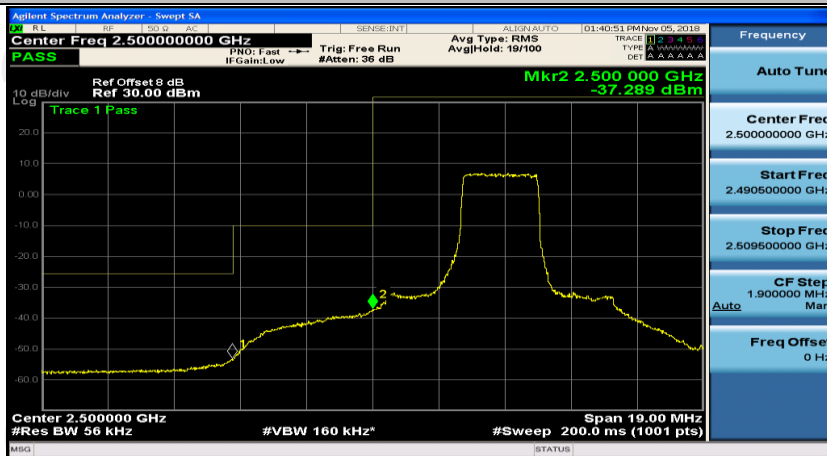

Channel Bandwidth: 5 MHz

(Channel Bandwidth: 5 MHz)_LCH_QPSK_12RB#0

(Channel Bandwidth: 5 MHz)_LCH_QPSK_12RB#6

(Channel Bandwidth: 5 MHz)_LCH_QPSK_12RB#13

(Channel Bandwidth: 5 MHz)_LCH_QPSK_25RB#0

(Channel Bandwidth: 5 MHz)_HCH_QPSK_1RB#0