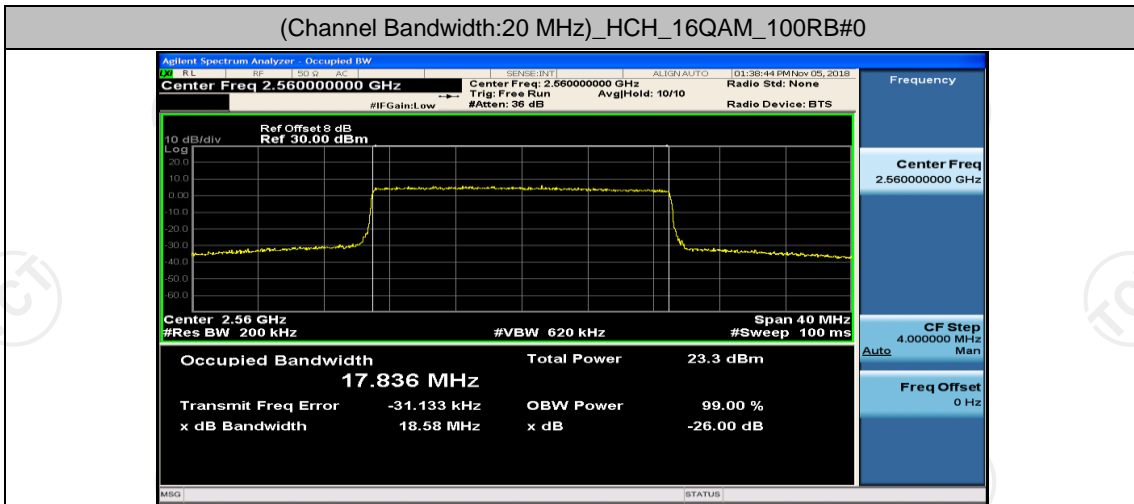

(Channel Bandwidth:20 MHz)_HCH_16QAM_50RB#0

(Channel Bandwidth:20 MHz)_HCH_16QAM_50RB#25

(Channel Bandwidth:20 MHz)_HCH_16QAM_50RB#50

(Channel Bandwidth:20 MHz)_HCH_16QAM_100RB#0

Appendix D: Band Edge

Test Graphs