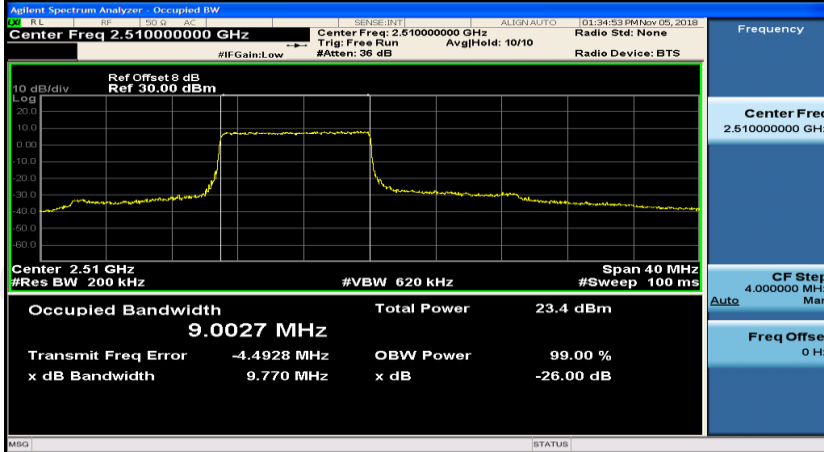

(Channel Bandwidth:20 MHz)_LCH_QPSK_50RB#0

(Channel Bandwidth:20 MHz)_LCH_QPSK_50RB#25

(Channel Bandwidth:20 MHz)_LCH_QPSK_50RB#50

(Channel Bandwidth:20 MHz)_LCH_QPSK_100RB#0

(Channel Bandwidth:20 MHz)_MCH_QPSK_1RB#0