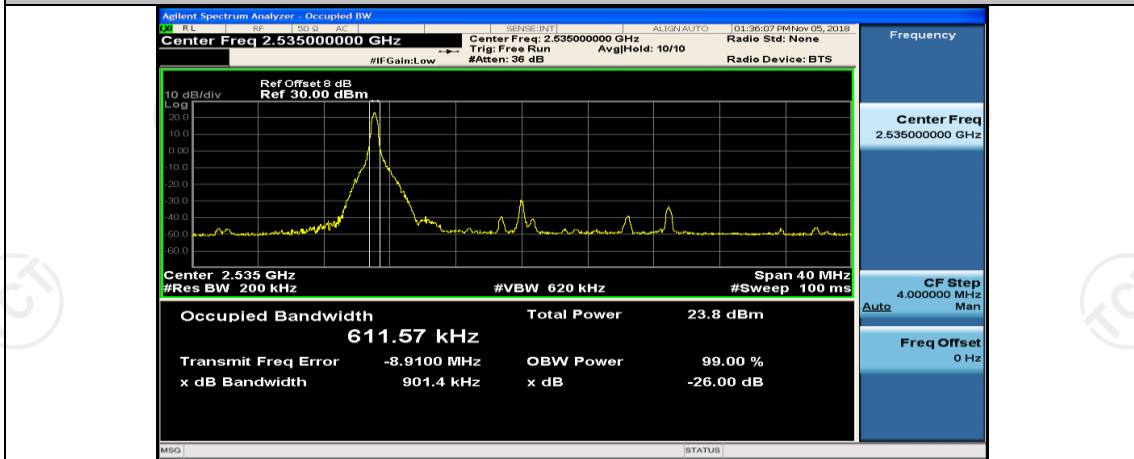

(Channel Bandwidth:20 MHz)_MCH_16QAM_1RB#0