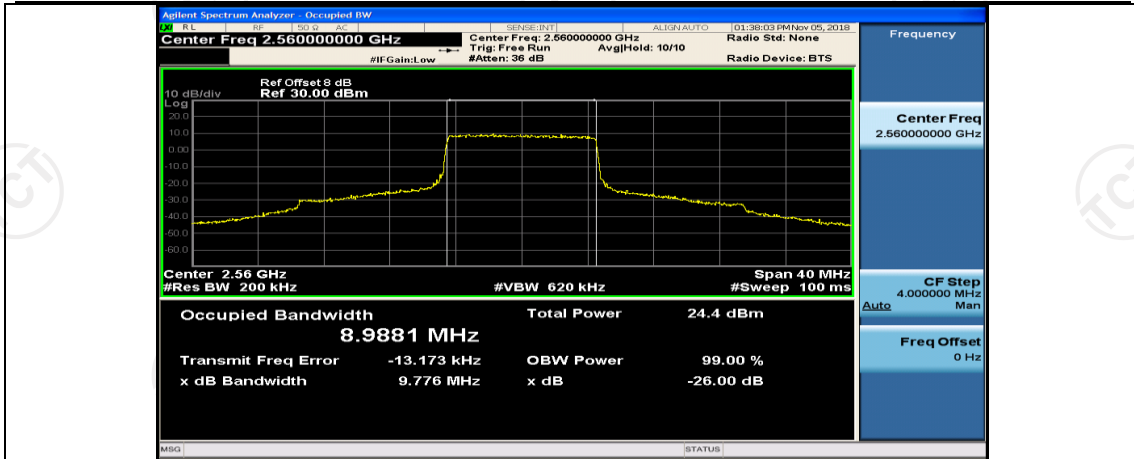

(Channel Bandwidth:20 MHz)_MCH_QPSK_100RB#0

(Channel Bandwidth:20 MHz)_HCH_QPSK_1RB#0

(Channel Bandwidth:20 MHz)_HCH_QPSK_1RB#50

(Channel Bandwidth:20 MHz)_HCH_QPSK_1RB#99

(Channel Bandwidth:20 MHz)_HCH_QPSK_50RB#0

(Channel Bandwidth:20 MHz)_HCH_QPSK_50RB#25

(Channel Bandwidth:20 MHz)_HCH_QPSK_50RB#50

(Channel Bandwidth:20 MHz)_HCH_QPSK_100RB#0

(Channel Bandwidth:20 MHz)_LCH_16QAM_1RB#0

(Channel Bandwidth:20 MHz)_LCH_16QAM_1RB#50