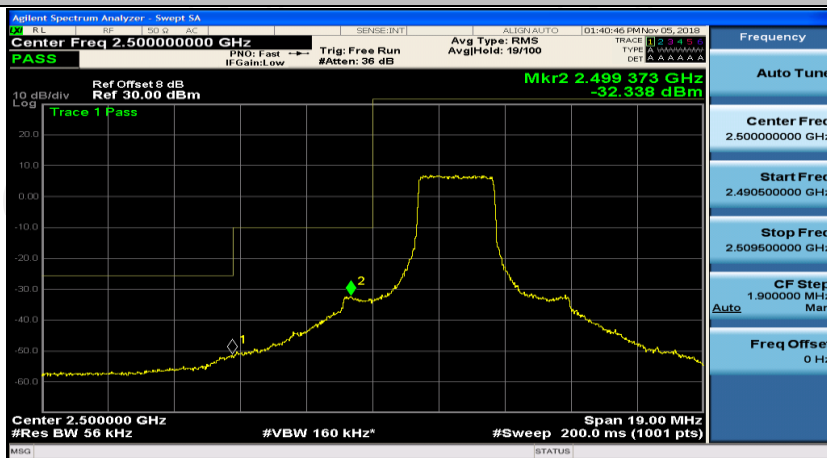

(Channel Bandwidth: 5 MHz)_LCH_QPSK_12RB#6