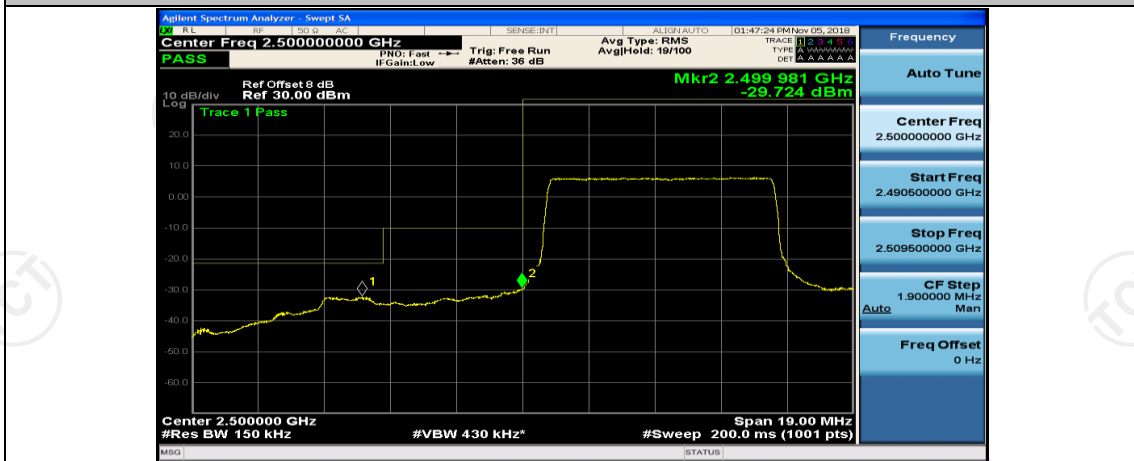

Channel Bandwidth: 10 MHz_LCH_16QAM_25RB#0

Channel Bandwidth: 15 MHz

(Channel Bandwidth:15 MHz)_LCH_QPSK_1RB#74

(Channel Bandwidth:15 MHz)_LCH_QPSK_37RB#0

(Channel Bandwidth:15 MHz)_LCH_QPSK_37RB#18

(Channel Bandwidth:15 MHz)_LCH_QPSK_37RB#38