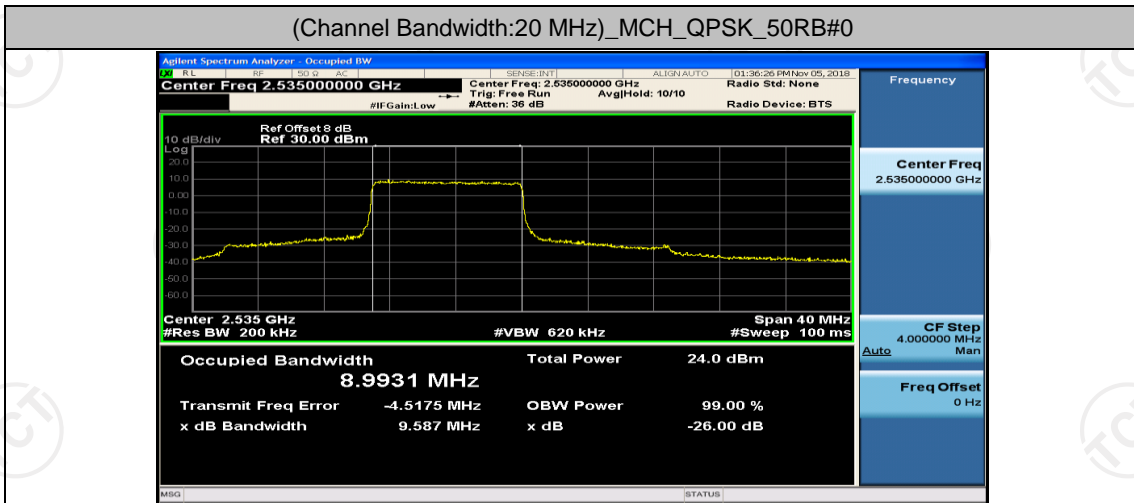

(Channel Bandwidth:20 MHz)_LCH_QPSK_50RB#0

(Channel Bandwidth:20 MHz)_LCH_QPSK_50RB#25

(Channel Bandwidth:20 MHz)_LCH_QPSK_50RB#50

(Channel Bandwidth:20 MHz)_LCH_QPSK_100RB#0

(Channel Bandwidth:20 MHz)_MCH_QPSK_1RB#0

(Channel Bandwidth:20 MHz)_MCH_QPSK_1RB#50

(Channel Bandwidth:20 MHz)_MCH_QPSK_1RB#99

(Channel Bandwidth:20 MHz)_MCH_QPSK_50RB#0

(Channel Bandwidth:20 MHz)_MCH_QPSK_50RB#25

(Channel Bandwidth:20 MHz)_MCH_QPSK_50RB#50