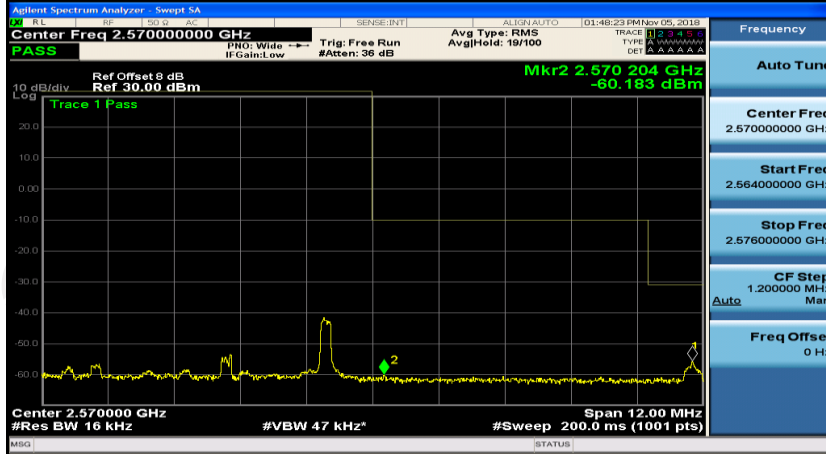

(Channel Bandwidth:15 MHz)_HCH_QPSK_1RB#0