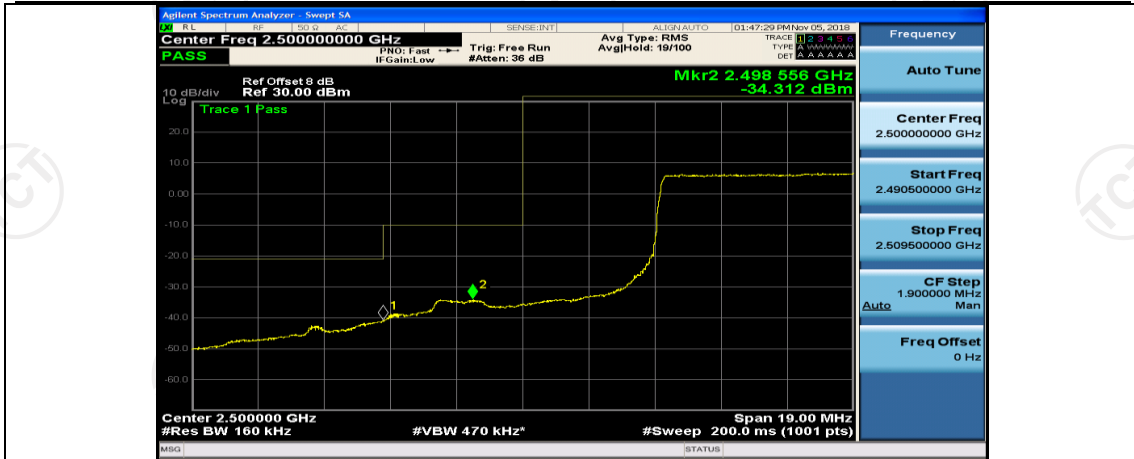

Channel Bandwidth: 10 MHz_LCH_16QAM_25RB#0

Channel Bandwidth: 15 MHz

(Channel Bandwidth:15 MHz)_LCH_QPSK_1RB#74

(Channel Bandwidth:15 MHz)_LCH_QPSK_37RB#0

(Channel Bandwidth:15 MHz)_LCH_QPSK_37RB#18

(Channel Bandwidth:15 MHz)_LCH_QPSK_37RB#38