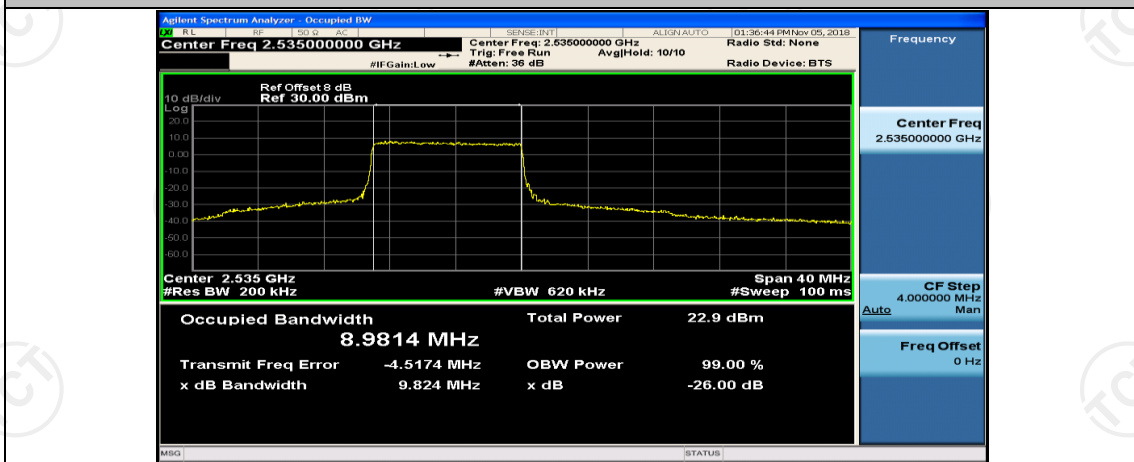

(Channel Bandwidth:20 MHz)_MCH_16QAM_1RB#0

(Channel Bandwidth:20 MHz)_MCH_16QAM_1RB#50

(Channel Bandwidth:20 MHz)_MCH_16QAM_1RB#99

(Channel Bandwidth:20 MHz)_MCH_16QAM_50RB#0

(Channel Bandwidth:20 MHz)_MCH_16QAM_50RB#25