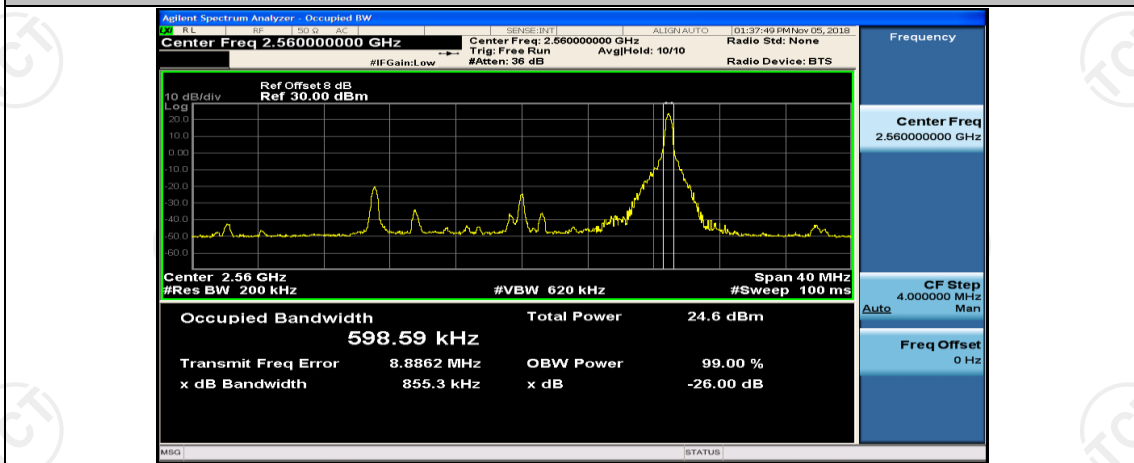

(Channel Bandwidth:20 MHz)_MCH_16QAM_50RB#50

(Channel Bandwidth:20 MHz)_MCH_16QAM_100RB#0

(Channel Bandwidth:20 MHz)_HCH_16QAM_1RB#0

(Channel Bandwidth:20 MHz)_HCH_16QAM_1RB#50

(Channel Bandwidth:20 MHz)_HCH_16QAM_1RB#99