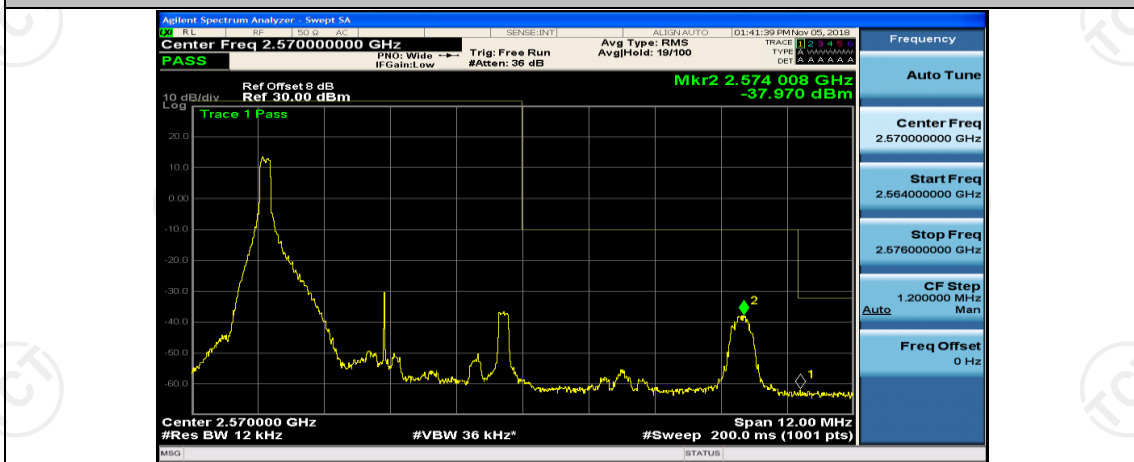

Channel Bandwidth: 5 MHz

(Channel Bandwidth: 5 MHz)_LCH_QPSK_12RB#0

(Channel Bandwidth: 5 MHz)_LCH_QPSK_12RB#6

(Channel Bandwidth: 5 MHz)_LCH_QPSK_12RB#13

(Channel Bandwidth: 5 MHz)_LCH_QPSK_25RB#0

(Channel Bandwidth: 5 MHz)_HCH_QPSK_1RB#0