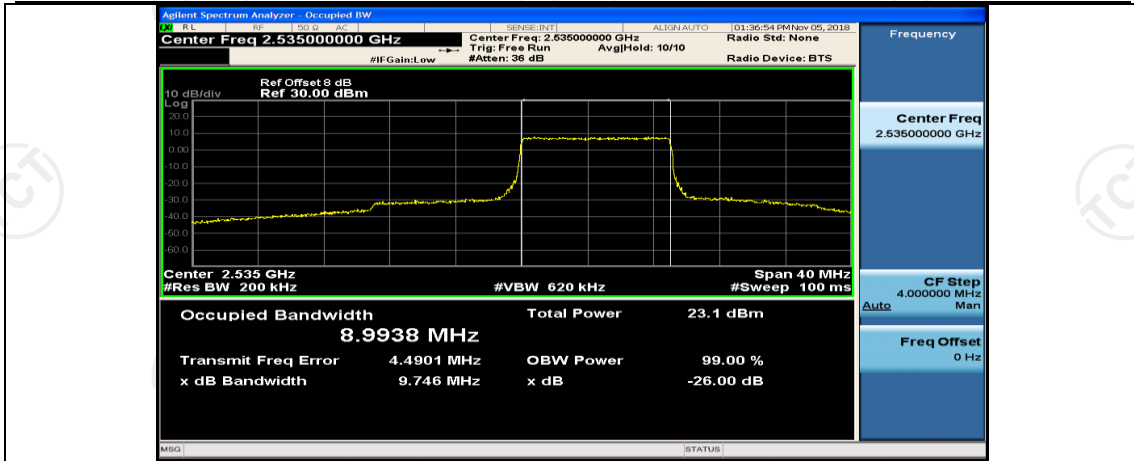

(Channel Bandwidth:20 MHz)_MCH_16QAM_50RB#50