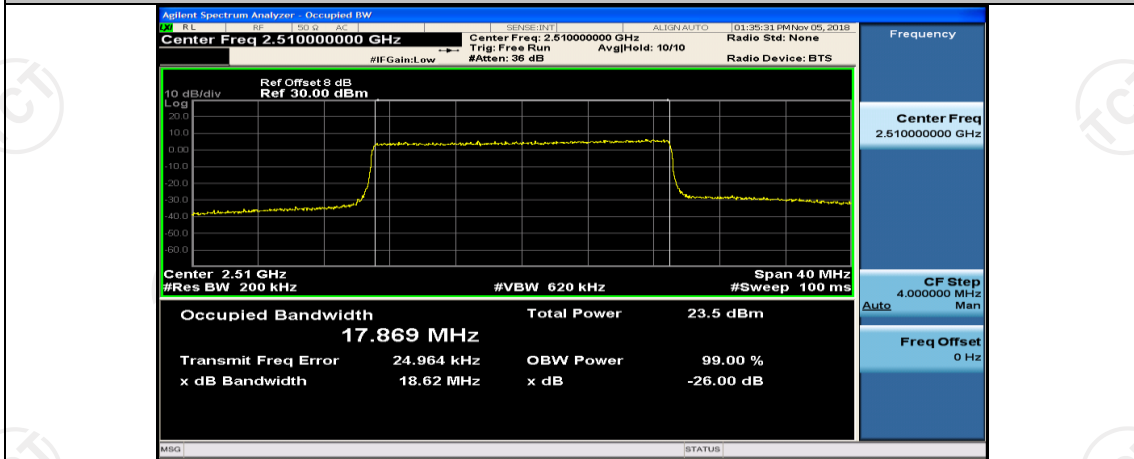

(Channel Bandwidth:20 MHz)_LCH_QPSK_50RB#0

(Channel Bandwidth:20 MHz)_LCH_QPSK_50RB#25

(Channel Bandwidth:20 MHz)_LCH_QPSK_50RB#50

(Channel Bandwidth:20 MHz)_LCH_QPSK_100RB#0

(Channel Bandwidth:20 MHz)_MCH_QPSK_1RB#0

(Channel Bandwidth:20 MHz)_MCH_QPSK_1RB#50

(Channel Bandwidth:20 MHz)_MCH_QPSK_1RB#99

(Channel Bandwidth:20 MHz)_MCH_QPSK_50RB#0

(Channel Bandwidth:20 MHz)_MCH_QPSK_50RB#25

(Channel Bandwidth:20 MHz)_MCH_QPSK_50RB#50