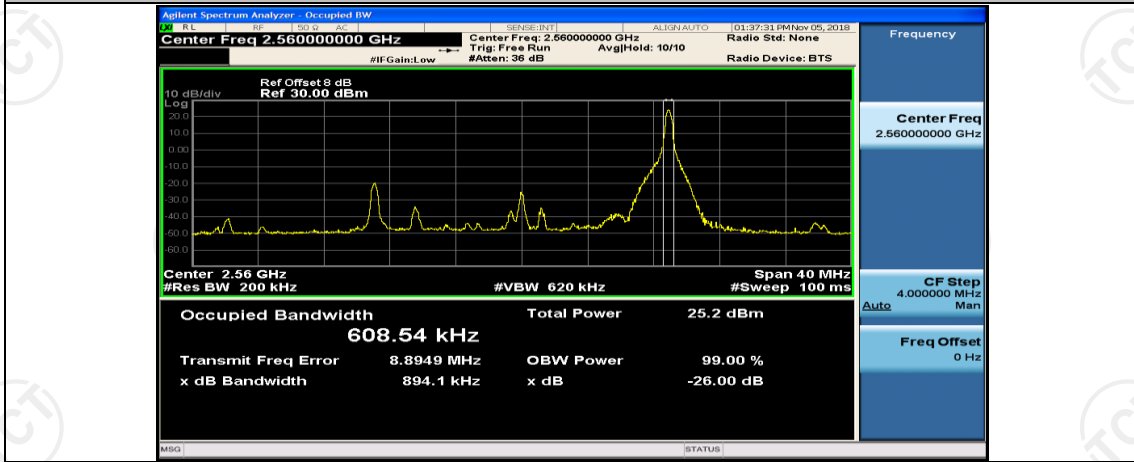

(Channel Bandwidth:20 MHz)_MCH_QPSK_100RB#0

(Channel Bandwidth:20 MHz)_HCH_QPSK_1RB#0

(Channel Bandwidth:20 MHz)_HCH_QPSK_1RB#50

(Channel Bandwidth:20 MHz)_HCH_QPSK_1RB#99

(Channel Bandwidth:20 MHz)_HCH_QPSK_50RB#0

(Channel Bandwidth:20 MHz)_HCH_QPSK_50RB#25

(Channel Bandwidth:20 MHz)_HCH_QPSK_50RB#50

(Channel Bandwidth:20 MHz)_HCH_QPSK_100RB#0

(Channel Bandwidth:20 MHz)_LCH_16QAM_1RB#0

(Channel Bandwidth:20 MHz)_LCH_16QAM_1RB#50