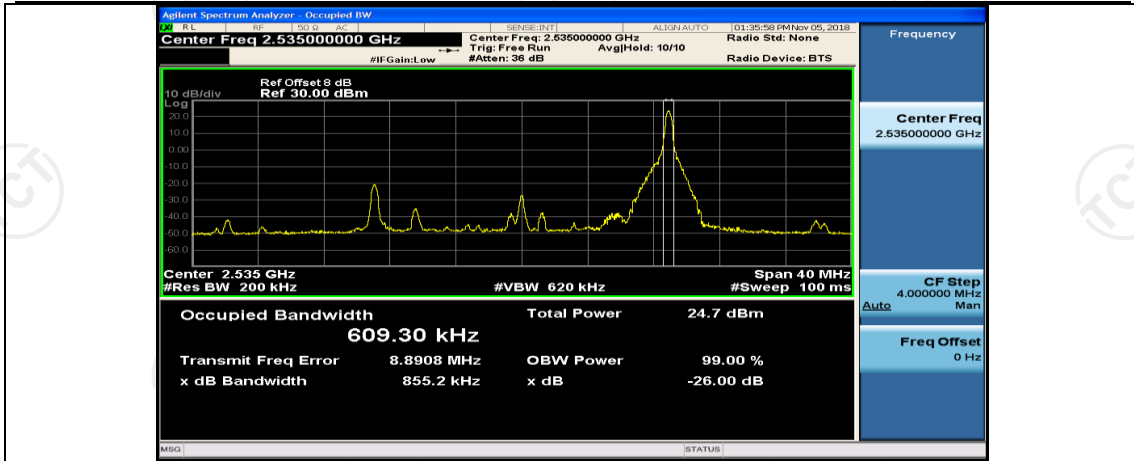

(Channel Bandwidth:20 MHz)_LCH_QPSK_50RB#0

(Channel Bandwidth:20 MHz)_LCH_QPSK_50RB#25

(Channel Bandwidth:20 MHz)_LCH_QPSK_50RB#50

(Channel Bandwidth:20 MHz)_LCH_QPSK_100RB#0

(Channel Bandwidth:20 MHz)_MCH_QPSK_1RB#0

(Channel Bandwidth:20 MHz)_MCH_QPSK_1RB#50

(Channel Bandwidth:20 MHz)_MCH_QPSK_1RB#99

(Channel Bandwidth:20 MHz)_MCH_QPSK_50RB#0

(Channel Bandwidth:20 MHz)_MCH_QPSK_50RB#25

(Channel Bandwidth:20 MHz)_MCH_QPSK_50RB#50