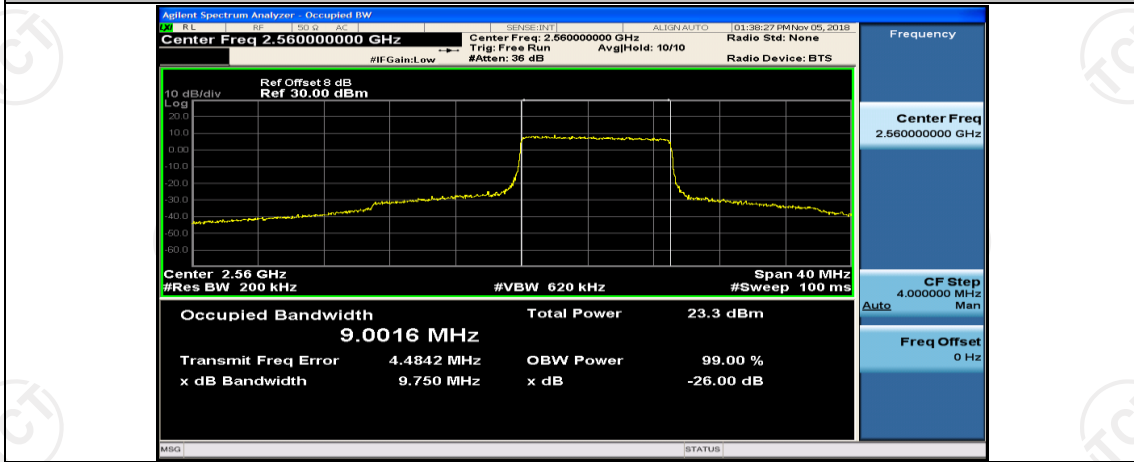

(Channel Bandwidth:20 MHz)_HCH_16QAM_50RB#50

(Channel Bandwidth:20 MHz)_HCH_16QAM_100RB#0