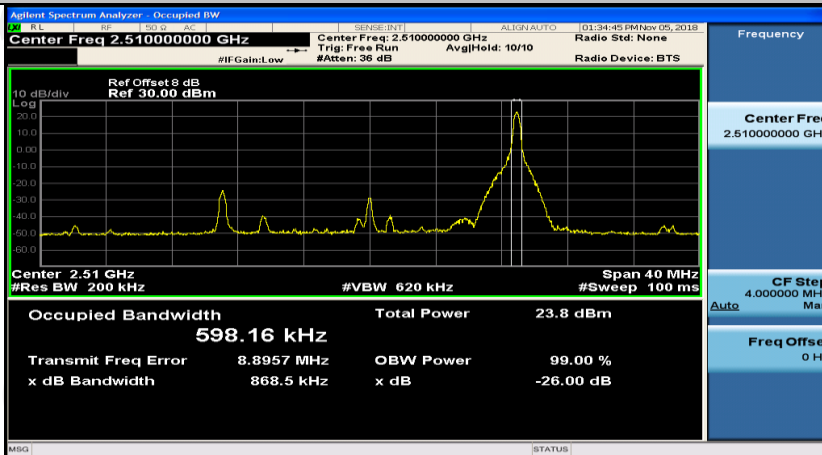

(Channel Bandwidth:20 MHz)_LCH_16QAM_1RB#99