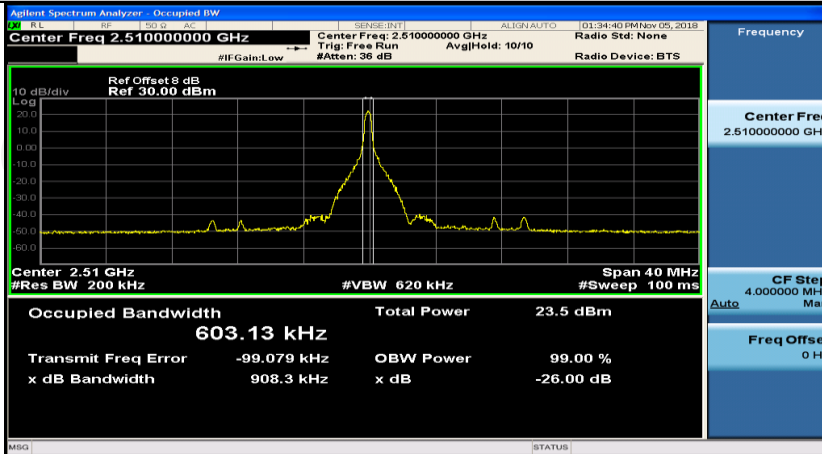

(Channel Bandwidth:20 MHz)_HCH_QPSK_50RB#25

(Channel Bandwidth:20 MHz)_HCH_QPSK_50RB#50

(Channel Bandwidth:20 MHz)_HCH_QPSK_100RB#0

(Channel Bandwidth:20 MHz)_LCH_16QAM_1RB#0

(Channel Bandwidth:20 MHz)_LCH_16QAM_1RB#50