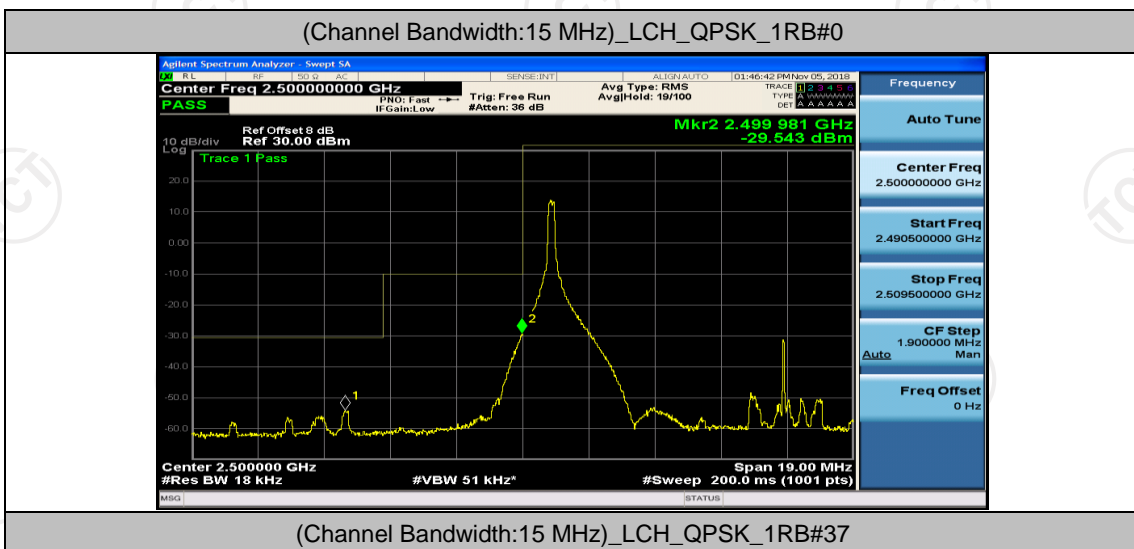

Channel Bandwidth: 10 MHz_LCH_16QAM_25RB#0

Channel Bandwidth: 15 MHz

(Channel Bandwidth:15 MHz)_LCH_QPSK_1RB#74

(Channel Bandwidth:15 MHz)_LCH_QPSK_37RB#0

(Channel Bandwidth:15 MHz)_LCH_QPSK_37RB#18

(Channel Bandwidth:15 MHz)_LCH_QPSK_37RB#38