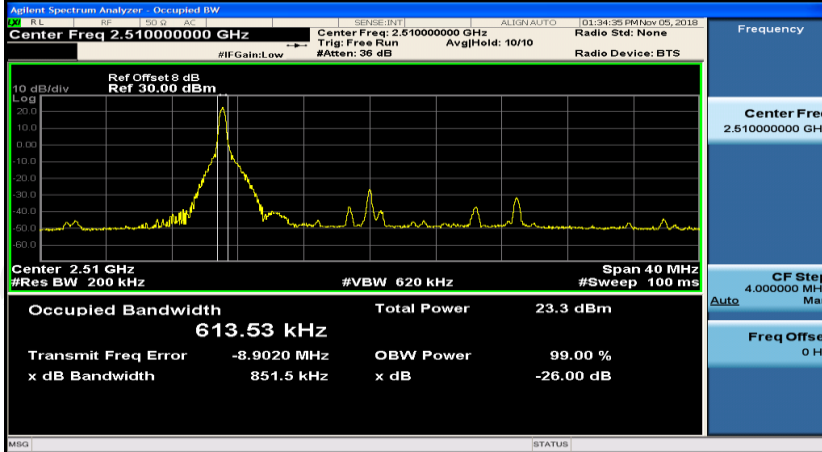

(Channel Bandwidth:20 MHz)_HCH_QPSK_50RB#25

(Channel Bandwidth:20 MHz)_HCH_QPSK_50RB#50

(Channel Bandwidth:20 MHz)_HCH_QPSK_100RB#0

(Channel Bandwidth:20 MHz)_LCH_16QAM_1RB#0

(Channel Bandwidth:20 MHz)_LCH_16QAM_1RB#50