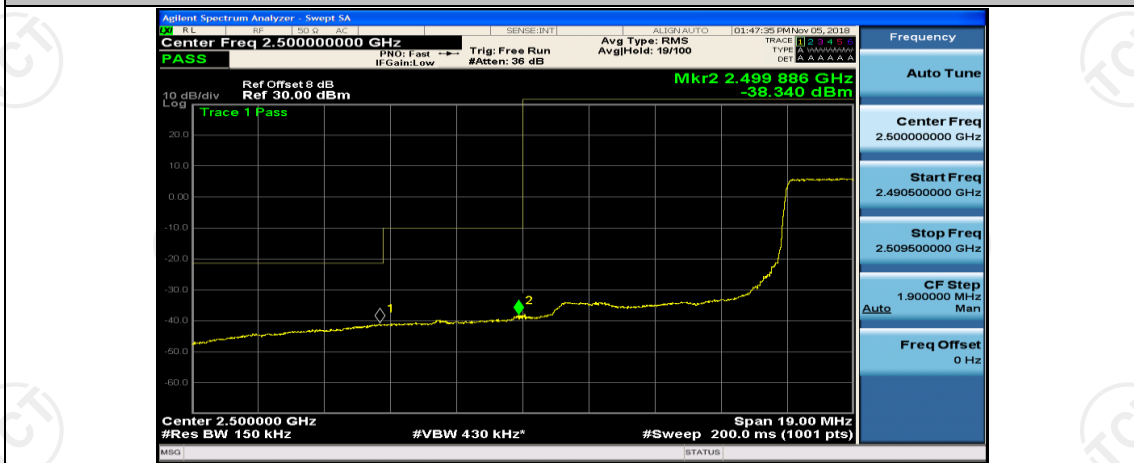

Channel Bandwidth: 10 MHz_LCH_16QAM_25RB#0

Channel Bandwidth: 15 MHz

(Channel Bandwidth:15 MHz)_LCH_QPSK_1RB#74

(Channel Bandwidth:15 MHz)_LCH_QPSK_37RB#0

(Channel Bandwidth:15 MHz)_LCH_QPSK_37RB#18

(Channel Bandwidth:15 MHz)_LCH_QPSK_37RB#38