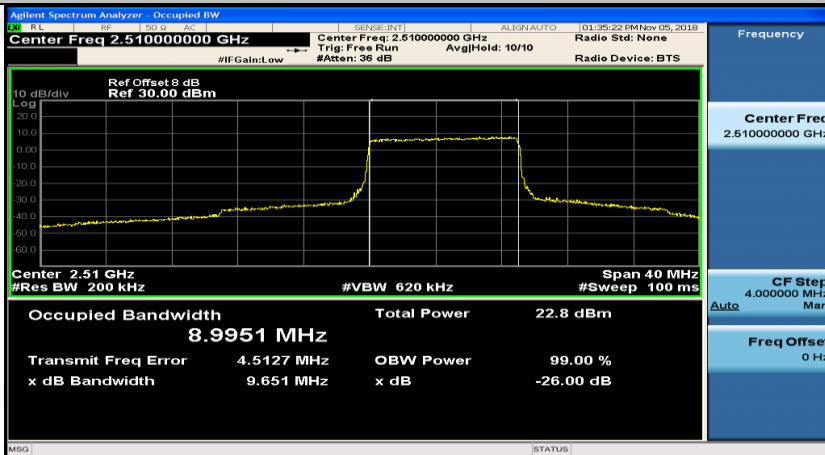

(Channel Bandwidth:20 MHz)_LCH_16QAM_1RB#99

(Channel Bandwidth:20 MHz)_LCH_16QAM_50RB#0

(Channel Bandwidth:20 MHz)_LCH_16QAM_50RB#25

(Channel Bandwidth:20 MHz)_LCH_16QAM_50RB#50

(Channel Bandwidth:20 MHz)_LCH_16QAM_100RB#0