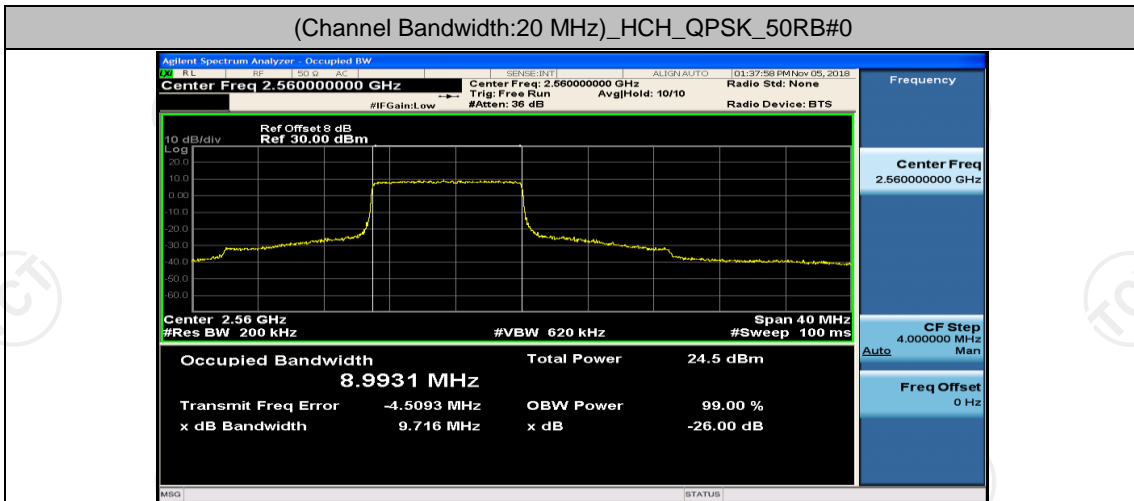

(Channel Bandwidth:20 MHz)_MCH_QPSK_100RB#0

(Channel Bandwidth:20 MHz)_HCH_QPSK_1RB#0

(Channel Bandwidth:20 MHz)_HCH_QPSK_1RB#50

(Channel Bandwidth:20 MHz)_HCH_QPSK_1RB#99

(Channel Bandwidth:20 MHz)_HCH_QPSK_50RB#0