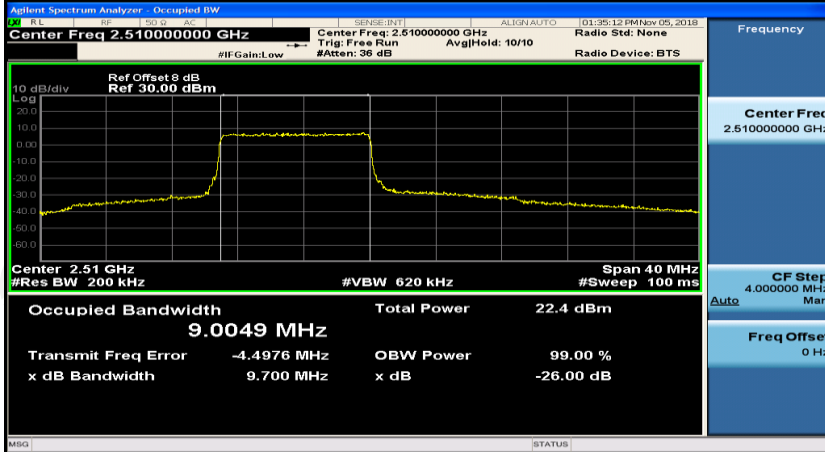

(Channel Bandwidth:20 MHz)_HCH_QPSK_50RB#25

(Channel Bandwidth:20 MHz)_HCH_QPSK_50RB#50

(Channel Bandwidth:20 MHz)_HCH_QPSK_100RB#0

(Channel Bandwidth:20 MHz)_LCH_16QAM_1RB#0

(Channel Bandwidth:20 MHz)_LCH_16QAM_1RB#50

(Channel Bandwidth:20 MHz)_LCH_16QAM_1RB#99

(Channel Bandwidth:20 MHz)_LCH_16QAM_50RB#0

(Channel Bandwidth:20 MHz)_LCH_16QAM_50RB#25

(Channel Bandwidth:20 MHz)_LCH_16QAM_50RB#50

(Channel Bandwidth:20 MHz)_LCH_16QAM_100RB#0