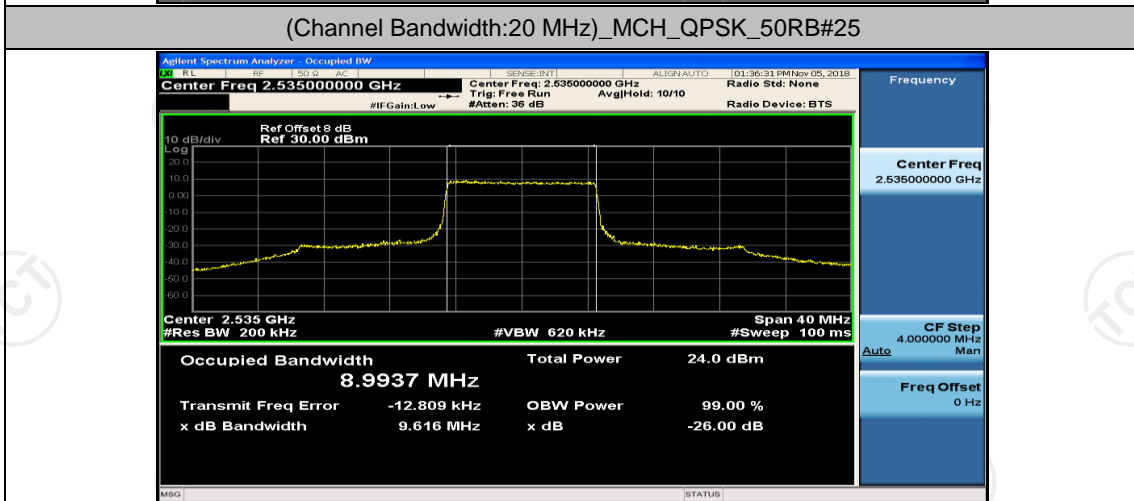

(Channel Bandwidth:20 MHz)_MCH_QPSK_1RB#50

(Channel Bandwidth:20 MHz)_MCH_QPSK_1RB#99

(Channel Bandwidth:20 MHz)_MCH_QPSK_50RB#0

(Channel Bandwidth:20 MHz)_MCH_QPSK_50RB#25

(Channel Bandwidth:20 MHz)_MCH_QPSK_50RB#50

(Channel Bandwidth:20 MHz)_MCH_QPSK_100RB#0

(Channel Bandwidth:20 MHz)_HCH_QPSK_1RB#0

(Channel Bandwidth:20 MHz)_HCH_QPSK_1RB#50

(Channel Bandwidth:20 MHz)_HCH_QPSK_1RB#99

(Channel Bandwidth:20 MHz)_HCH_QPSK_50RB#0