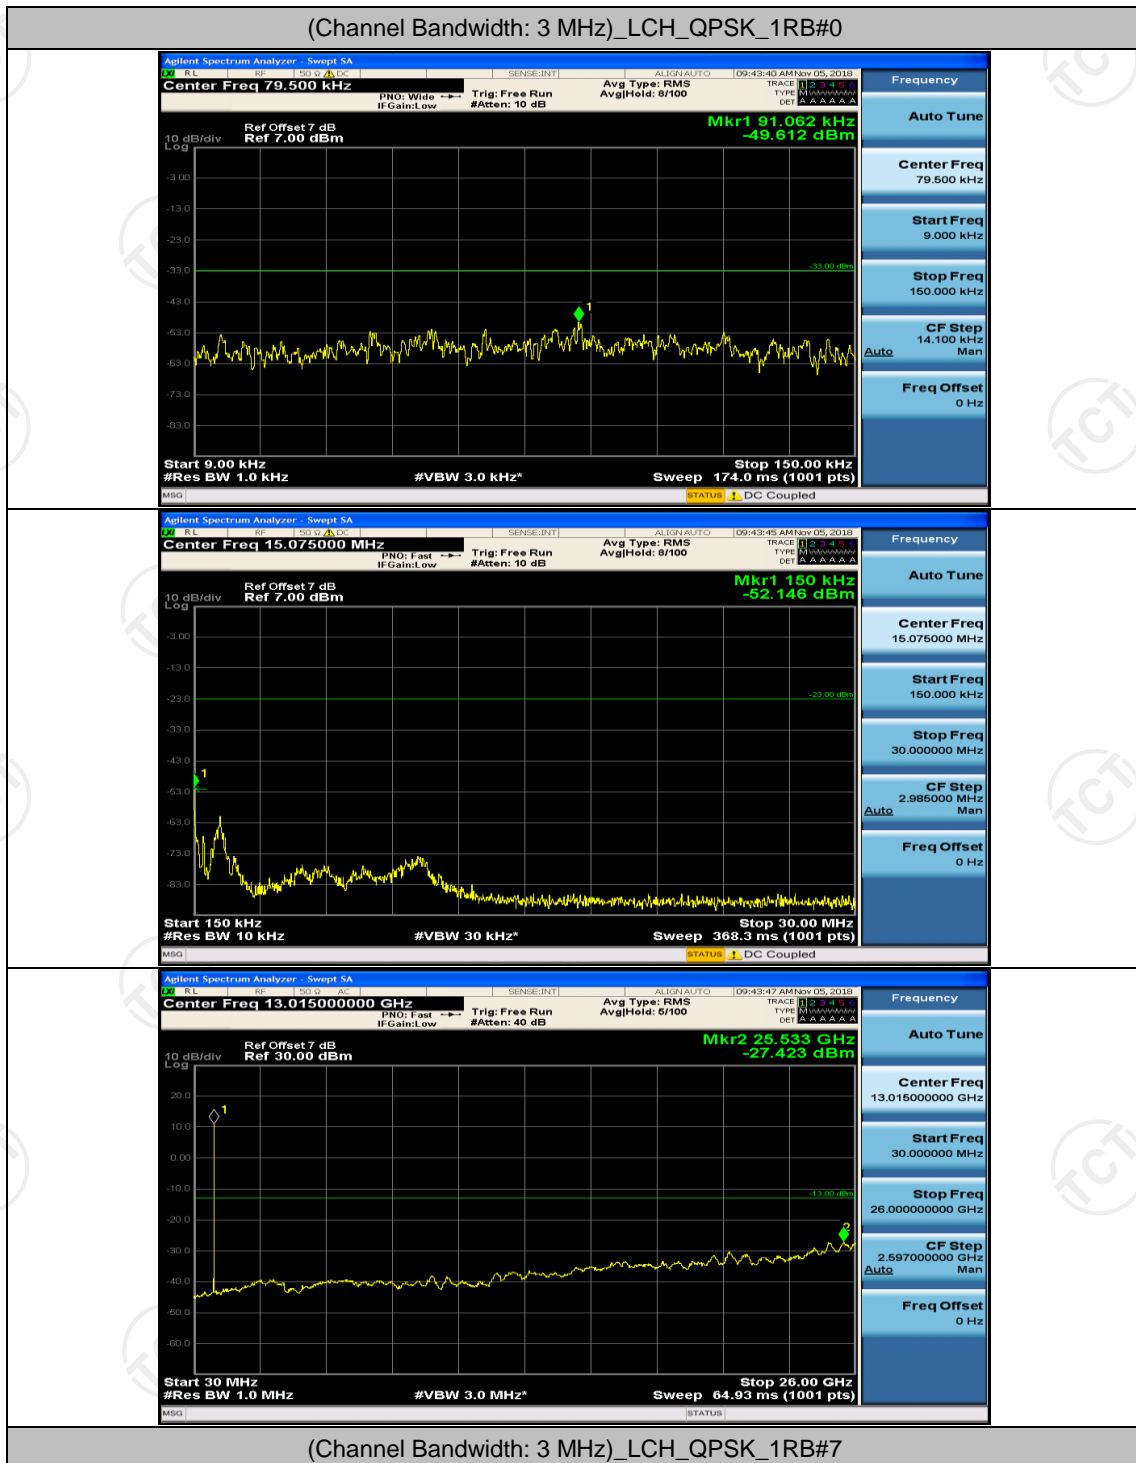

Channel Bandwidth: 3 MHz

(Channel Bandwidth: 3 MHz)_MCH_QPSK_1RB#0

(Channel Bandwidth: 3 MHz)_MCH_QPSK_1RB#7

(Channel Bandwidth: 3 MHz)_HCH_QPSK_1RB#0

(Channel Bandwidth: 3 MHz)_HCH_QPSK_1RB#7

(Channel Bandwidth: 3 MHz)_LCH_16QAM_1RB#0

(Channel Bandwidth: 3 MHz)_LCH_16QAM_1RB#7

(Channel Bandwidth: 3 MHz)_MCH_16QAM_1RB#0

(Channel Bandwidth: 3 MHz)_MCH_16QAM_1RB#7

(Channel Bandwidth: 3 MHz)_HCH_16QAM_1RB#0

(Channel Bandwidth: 3 MHz)_HCH_16QAM_1RB#7

Channel Bandwidth: 5 MHz

(Channel Bandwidth: 5 MHz)_MCH_QPSK_1RB#0

(Channel Bandwidth: 5 MHz)_MCH_QPSK_1RB#12

(Channel Bandwidth: 5 MHz)_HCH_QPSK_1RB#0

(Channel Bandwidth: 5 MHz)_HCH_QPSK_1RB#12

(Channel Bandwidth: 5 MHz)_LCH_16QAM_1RB#0