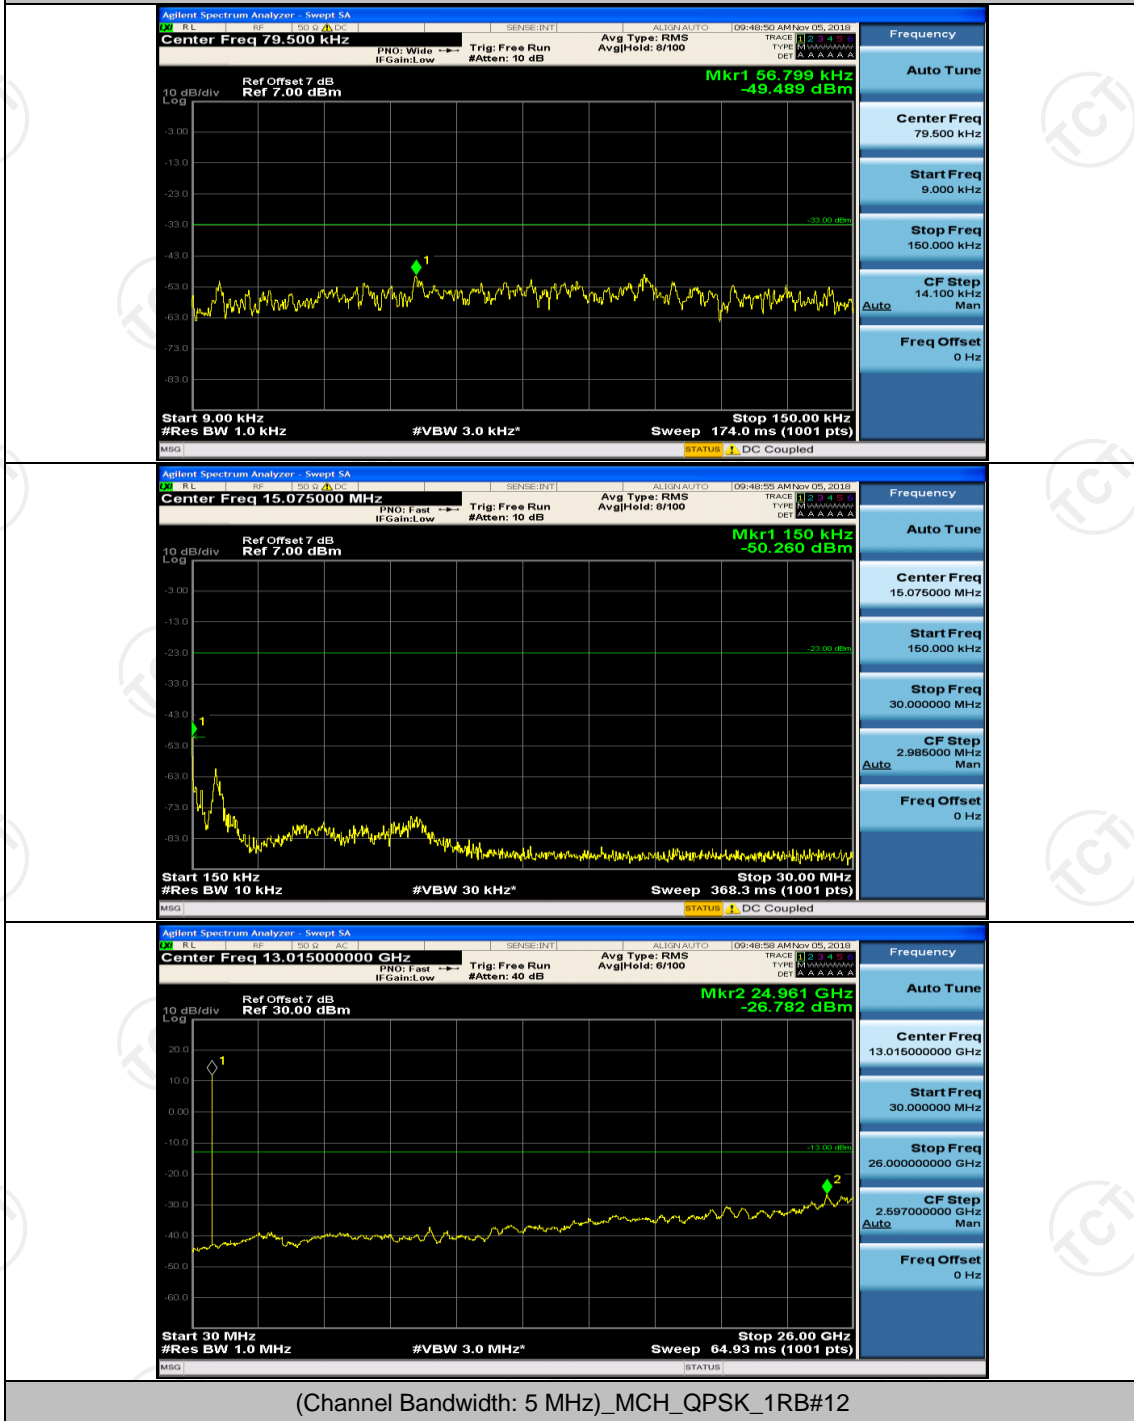

Channel Bandwidth: 3 MHz

(Channel Bandwidth: 3 MHz)_MCH_QPSK_1RB#0

(Channel Bandwidth: 3 MHz)_MCH_QPSK_1RB#7

(Channel Bandwidth: 3 MHz)_HCH_QPSK_1RB#0

(Channel Bandwidth: 3 MHz)_HCH_QPSK_1RB#7

(Channel Bandwidth: 3 MHz)_LCH_16QAM_1RB#0

(Channel Bandwidth: 3 MHz)_LCH_16QAM_1RB#7

(Channel Bandwidth: 3 MHz)_MCH_16QAM_1RB#0

(Channel Bandwidth: 3 MHz)_MCH_16QAM_1RB#7

(Channel Bandwidth: 3 MHz)_HCH_16QAM_1RB#0

(Channel Bandwidth: 3 MHz)_HCH_16QAM_1RB#7

Channel Bandwidth: 5 MHz

(Channel Bandwidth: 5 MHz)_MCH_QPSK_1RB#0

(Channel Bandwidth: 5 MHz)_MCH_QPSK_1RB#12

(Channel Bandwidth: 5 MHz)_HCH_QPSK_1RB#0

(Channel Bandwidth: 5 MHz)_HCH_QPSK_1RB#12

(Channel Bandwidth: 5 MHz)_LCH_16QAM_1RB#0