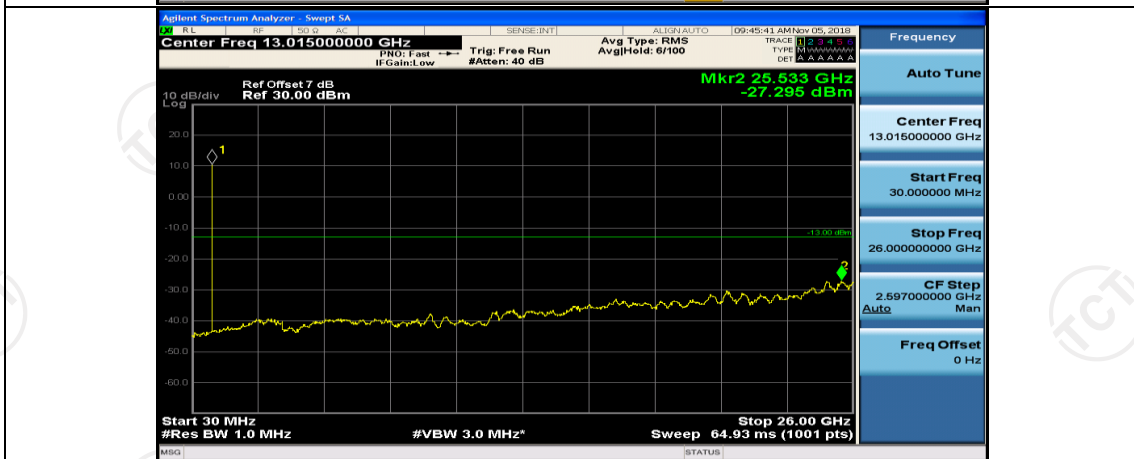

Channel Bandwidth: 3 MHz

(Channel Bandwidth: 3 MHz)_MCH_QPSK_1RB#0

(Channel Bandwidth: 3 MHz)_MCH_QPSK_1RB#7

(Channel Bandwidth: 3 MHz)_HCH_QPSK_1RB#0

(Channel Bandwidth: 3 MHz)_HCH_QPSK_1RB#7

(Channel Bandwidth: 3 MHz)_LCH_16QAM_1RB#0

(Channel Bandwidth: 3 MHz)_LCH_16QAM_1RB#7

(Channel Bandwidth: 3 MHz)_MCH_16QAM_1RB#0

(Channel Bandwidth: 3 MHz)_MCH_16QAM_1RB#7

(Channel Bandwidth: 3 MHz)_HCH_16QAM_1RB#0

(Channel Bandwidth: 3 MHz)_HCH_16QAM_1RB#7