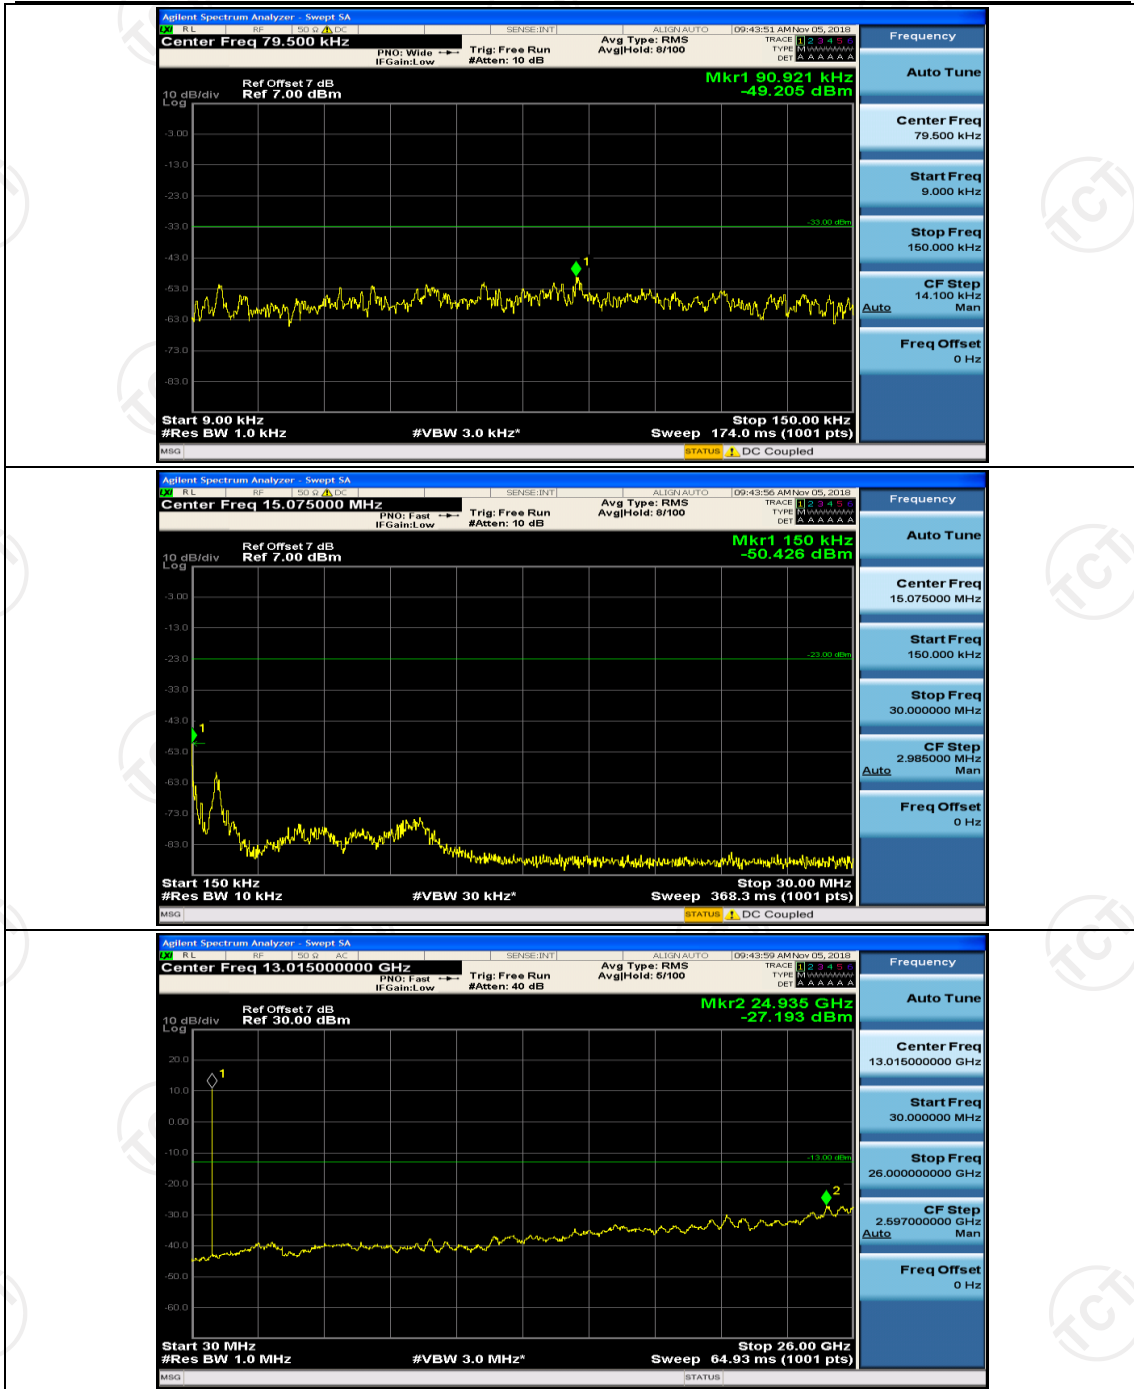

Channel Bandwidth: 3 MHz

(Channel Bandwidth: 3 MHz)_MCH_QPSK_1RB#0

(Channel Bandwidth: 3 MHz)_MCH_QPSK_1RB#7

(Channel Bandwidth: 3 MHz)_HCH_QPSK_1RB#0

(Channel Bandwidth: 3 MHz)_HCH_QPSK_1RB#7

(Channel Bandwidth: 3 MHz)_LCH_16QAM_1RB#0

(Channel Bandwidth: 3 MHz)_LCH_16QAM_1RB#7

(Channel Bandwidth: 3 MHz)_MCH_16QAM_1RB#0

(Channel Bandwidth: 3 MHz)_MCH_16QAM_1RB#7

(Channel Bandwidth: 3 MHz)_HCH_16QAM_1RB#0

(Channel Bandwidth: 3 MHz)_HCH_16QAM_1RB#7

Channel Bandwidth: 5 MHz

(Channel Bandwidth: 5 MHz)_MCH_QPSK_1RB#0

(Channel Bandwidth: 5 MHz)_MCH_QPSK_1RB#12

(Channel Bandwidth: 5 MHz)_HCH_QPSK_1RB#0

(Channel Bandwidth: 5 MHz)_HCH_QPSK_1RB#12

(Channel Bandwidth: 5 MHz)_LCH_16QAM_1RB#0