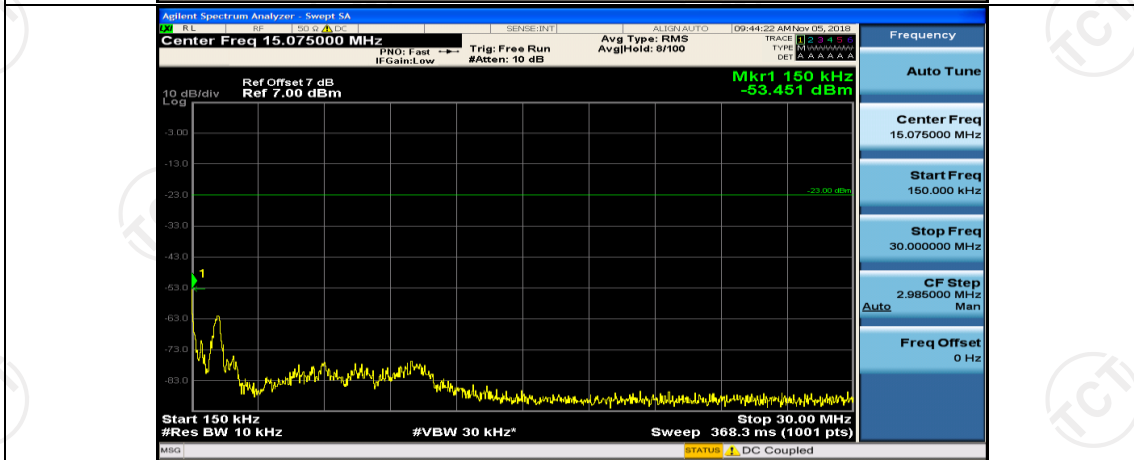

Channel Bandwidth: 3 MHz

(Channel Bandwidth: 3 MHz)_MCH_QPSK_1RB#0

(Channel Bandwidth: 3 MHz)_MCH_QPSK_1RB#7

(Channel Bandwidth: 3 MHz)_HCH_QPSK_1RB#0

(Channel Bandwidth: 3 MHz)_HCH_QPSK_1RB#7

(Channel Bandwidth: 3 MHz)_LCH_16QAM_1RB#0

(Channel Bandwidth: 3 MHz)_LCH_16QAM_1RB#7

(Channel Bandwidth: 3 MHz)_MCH_16QAM_1RB#0

(Channel Bandwidth: 3 MHz)_MCH_16QAM_1RB#7

(Channel Bandwidth: 3 MHz)_HCH_16QAM_1RB#0

(Channel Bandwidth: 3 MHz)_HCH_16QAM_1RB#7