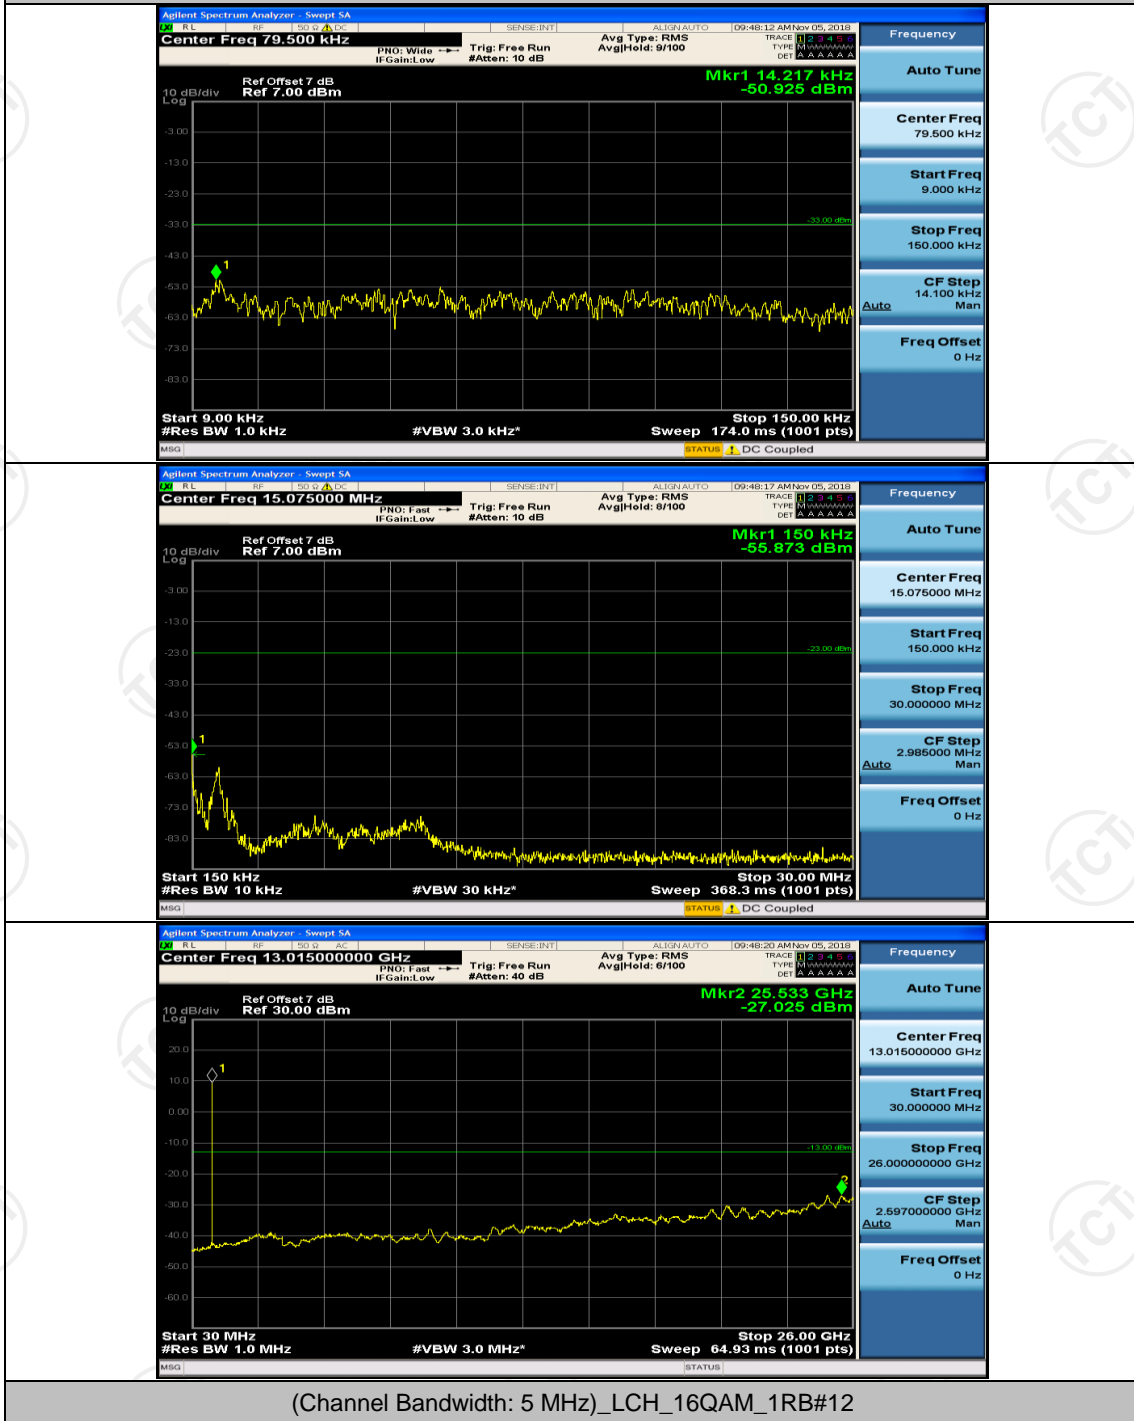

(Channel Bandwidth: 3 MHz)_LCH_16QAM_1RB#7

(Channel Bandwidth: 3 MHz)_MCH_16QAM_1RB#0

(Channel Bandwidth: 3 MHz)_MCH_16QAM_1RB#7

(Channel Bandwidth: 3 MHz)_HCH_16QAM_1RB#0

(Channel Bandwidth: 3 MHz)_HCH_16QAM_1RB#7

Channel Bandwidth: 5 MHz

(Channel Bandwidth: 5 MHz)_MCH_QPSK_1RB#0

(Channel Bandwidth: 5 MHz)_MCH_QPSK_1RB#12

(Channel Bandwidth: 5 MHz)_HCH_QPSK_1RB#0

(Channel Bandwidth: 5 MHz)_HCH_QPSK_1RB#12

(Channel Bandwidth: 5 MHz)_LCH_16QAM_1RB#0

(Channel Bandwidth: 5 MHz)_LCH_16QAM_1RB#12