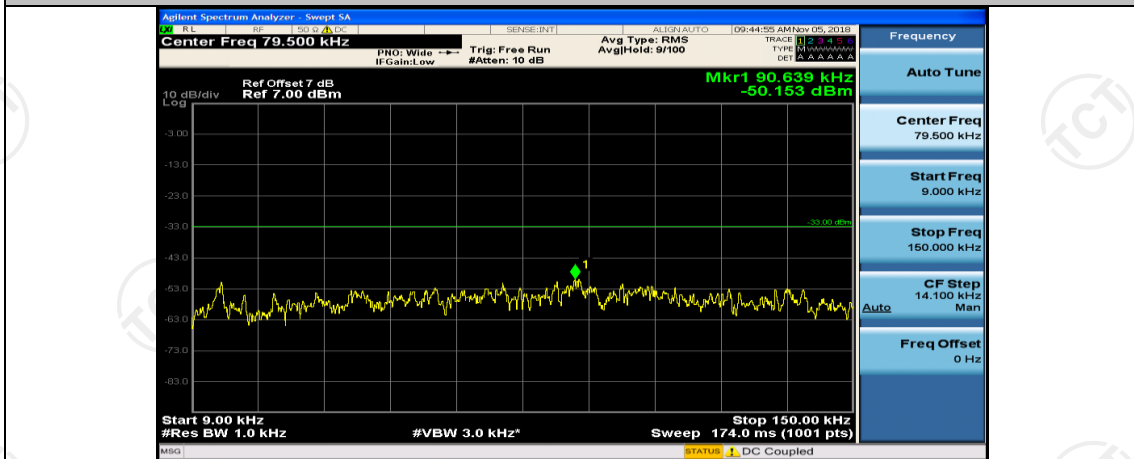

Channel Bandwidth: 3 MHz

(Channel Bandwidth: 3 MHz)_MCH_QPSK_1RB#0

(Channel Bandwidth: 3 MHz)_MCH_QPSK_1RB#7

(Channel Bandwidth: 3 MHz)_HCH_QPSK_1RB#0

(Channel Bandwidth: 3 MHz)_HCH_QPSK_1RB#7

(Channel Bandwidth: 3 MHz)_LCH_16QAM_1RB#0

(Channel Bandwidth: 3 MHz)_LCH_16QAM_1RB#7

(Channel Bandwidth: 3 MHz)_MCH_16QAM_1RB#0

(Channel Bandwidth: 3 MHz)_MCH_16QAM_1RB#7

(Channel Bandwidth: 3 MHz)_HCH_16QAM_1RB#0

(Channel Bandwidth: 3 MHz)_HCH_16QAM_1RB#7