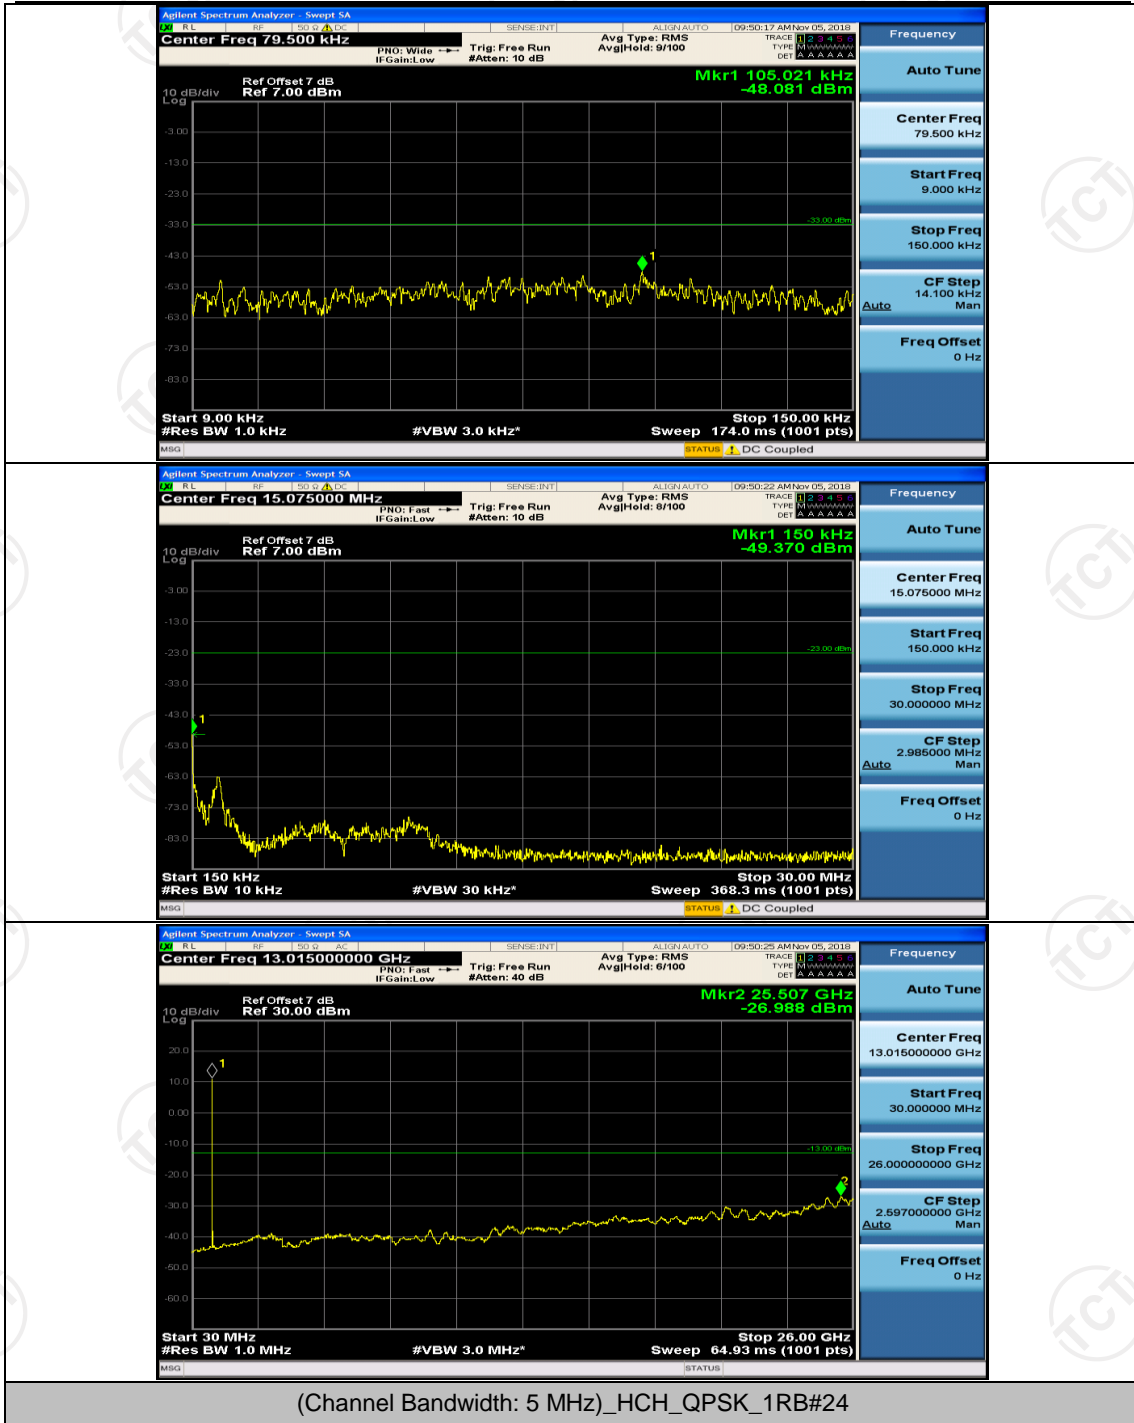

(Channel Bandwidth: 3 MHz)_LCH_16QAM_1RB#7

(Channel Bandwidth: 3 MHz)_MCH_16QAM_1RB#0

(Channel Bandwidth: 3 MHz)_MCH_16QAM_1RB#7

(Channel Bandwidth: 3 MHz)_HCH_16QAM_1RB#0

(Channel Bandwidth: 3 MHz)_HCH_16QAM_1RB#7

Channel Bandwidth: 5 MHz

(Channel Bandwidth: 5 MHz)_MCH_QPSK_1RB#0

(Channel Bandwidth: 5 MHz)_MCH_QPSK_1RB#12

(Channel Bandwidth: 5 MHz)_HCH_QPSK_1RB#0

(Channel Bandwidth: 5 MHz)_HCH_QPSK_1RB#12

(Channel Bandwidth: 5 MHz)_LCH_16QAM_1RB#0

(Channel Bandwidth: 5 MHz)_LCH_16QAM_1RB#12