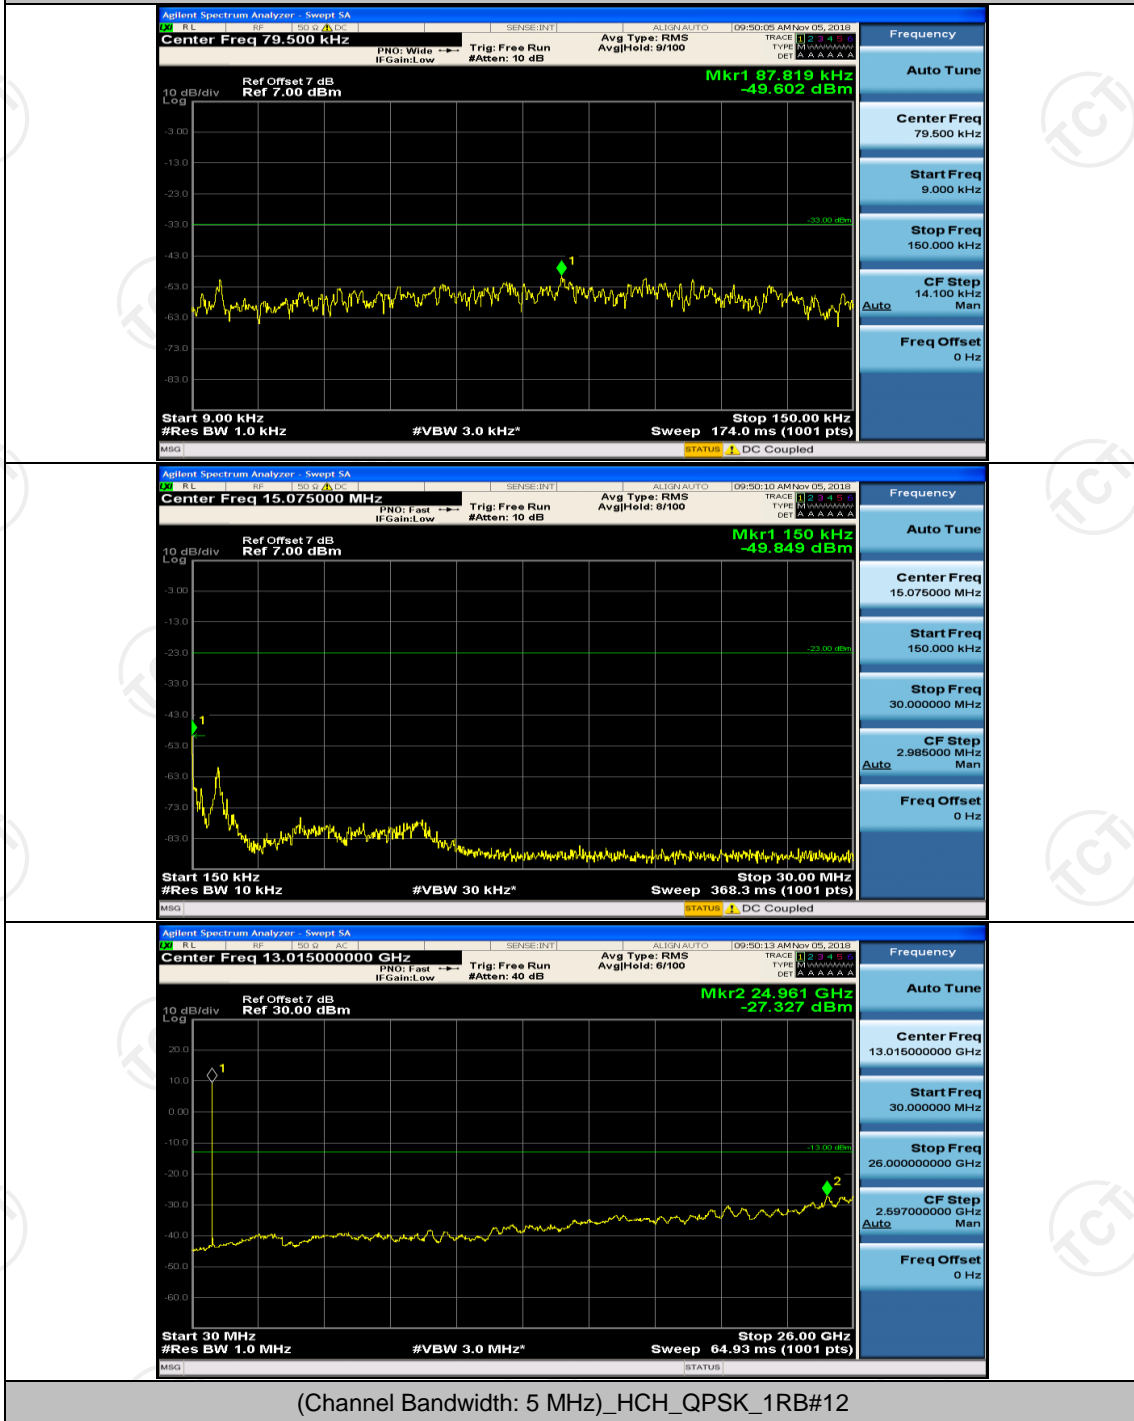

(Channel Bandwidth: 3 MHz)_LCH_16QAM_1RB#7

(Channel Bandwidth: 3 MHz)_MCH_16QAM_1RB#0

(Channel Bandwidth: 3 MHz)_MCH_16QAM_1RB#7

(Channel Bandwidth: 3 MHz)_HCH_16QAM_1RB#0

(Channel Bandwidth: 3 MHz)_HCH_16QAM_1RB#7

Channel Bandwidth: 5 MHz

(Channel Bandwidth: 5 MHz)_MCH_QPSK_1RB#0

(Channel Bandwidth: 5 MHz)_MCH_QPSK_1RB#12

(Channel Bandwidth: 5 MHz)_HCH_QPSK_1RB#0

(Channel Bandwidth: 5 MHz)_HCH_QPSK_1RB#12

(Channel Bandwidth: 5 MHz)_LCH_16QAM_1RB#0

(Channel Bandwidth: 5 MHz)_LCH_16QAM_1RB#12