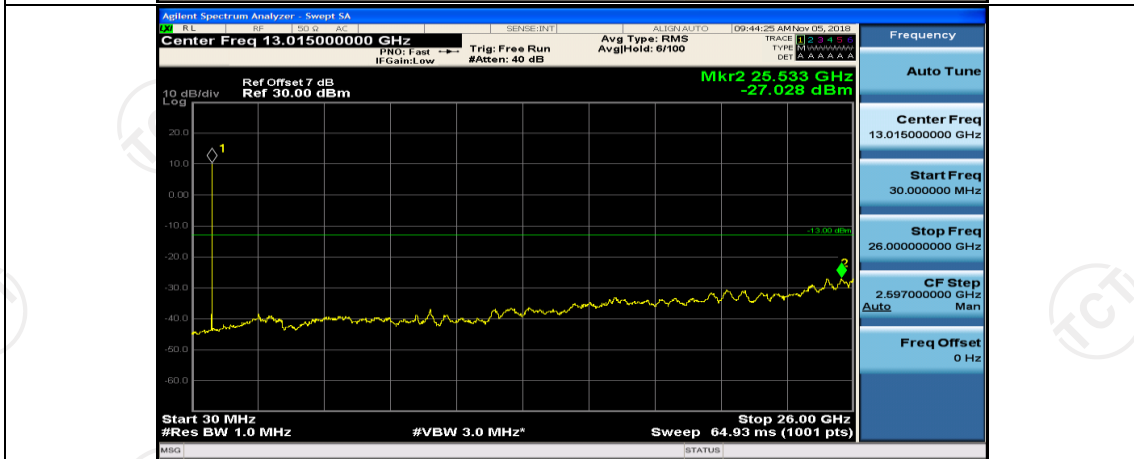

Channel Bandwidth: 3 MHz

(Channel Bandwidth: 3 MHz)_MCH_QPSK_1RB#0

(Channel Bandwidth: 3 MHz)_MCH_QPSK_1RB#7

(Channel Bandwidth: 3 MHz)_HCH_QPSK_1RB#0

(Channel Bandwidth: 3 MHz)_HCH_QPSK_1RB#7

(Channel Bandwidth: 3 MHz)_LCH_16QAM_1RB#0

(Channel Bandwidth: 3 MHz)_LCH_16QAM_1RB#7

(Channel Bandwidth: 3 MHz)_MCH_16QAM_1RB#0

(Channel Bandwidth: 3 MHz)_MCH_16QAM_1RB#7

(Channel Bandwidth: 3 MHz)_HCH_16QAM_1RB#0

(Channel Bandwidth: 3 MHz)_HCH_16QAM_1RB#7