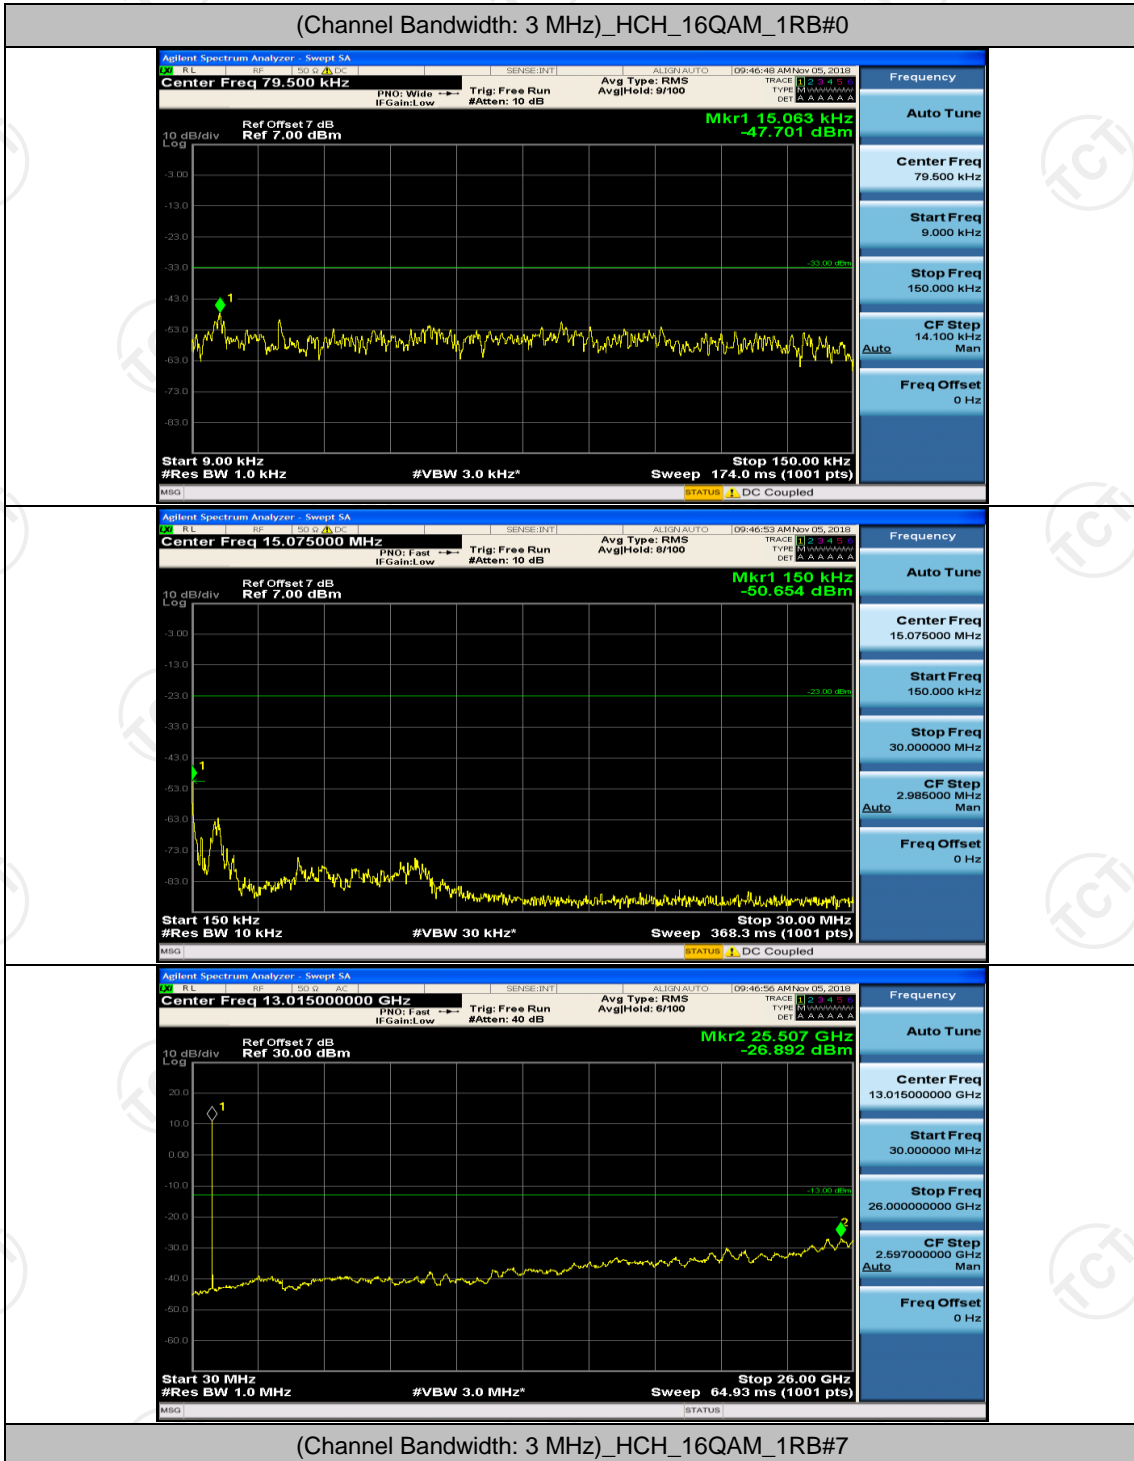

Channel Bandwidth: 3 MHz

(Channel Bandwidth: 3 MHz)_MCH_QPSK_1RB#0

(Channel Bandwidth: 3 MHz)_MCH_QPSK_1RB#7

(Channel Bandwidth: 3 MHz)_HCH_QPSK_1RB#0

(Channel Bandwidth: 3 MHz)_HCH_QPSK_1RB#7

(Channel Bandwidth: 3 MHz)_LCH_16QAM_1RB#0

(Channel Bandwidth: 3 MHz)_LCH_16QAM_1RB#7

(Channel Bandwidth: 3 MHz)_MCH_16QAM_1RB#0

(Channel Bandwidth: 3 MHz)_MCH_16QAM_1RB#7

(Channel Bandwidth: 3 MHz)_HCH_16QAM_1RB#0

(Channel Bandwidth: 3 MHz)_HCH_16QAM_1RB#7

Channel Bandwidth: 5 MHz

(Channel Bandwidth: 5 MHz)_MCH_QPSK_1RB#0

(Channel Bandwidth: 5 MHz)_MCH_QPSK_1RB#12

(Channel Bandwidth: 5 MHz)_HCH_QPSK_1RB#0

(Channel Bandwidth: 5 MHz)_HCH_QPSK_1RB#12

(Channel Bandwidth: 5 MHz)_LCH_16QAM_1RB#0