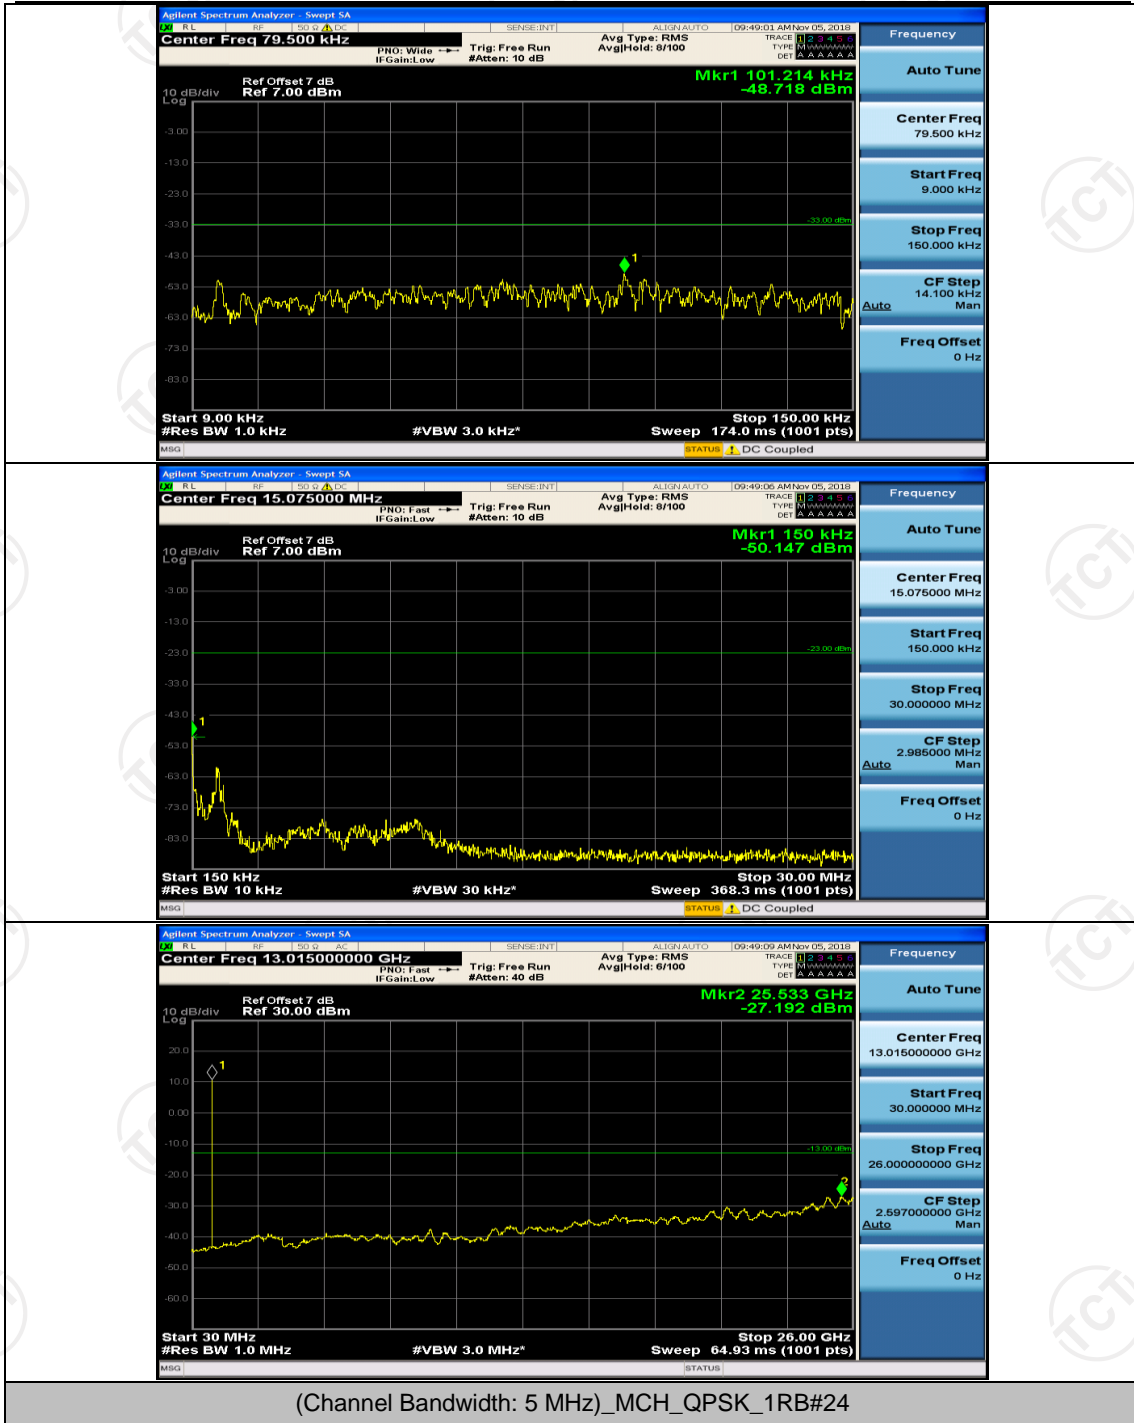

(Channel Bandwidth: 3 MHz)_LCH_16QAM_1RB#7

(Channel Bandwidth: 3 MHz)_MCH_16QAM_1RB#0

(Channel Bandwidth: 3 MHz)_MCH_16QAM_1RB#7

(Channel Bandwidth: 3 MHz)_HCH_16QAM_1RB#0

(Channel Bandwidth: 3 MHz)_HCH_16QAM_1RB#7

Channel Bandwidth: 5 MHz

(Channel Bandwidth: 5 MHz)_MCH_QPSK_1RB#0

(Channel Bandwidth: 5 MHz)_MCH_QPSK_1RB#12

(Channel Bandwidth: 5 MHz)_HCH_QPSK_1RB#0

(Channel Bandwidth: 5 MHz)_HCH_QPSK_1RB#12

(Channel Bandwidth: 5 MHz)_LCH_16QAM_1RB#0

(Channel Bandwidth: 5 MHz)_LCH_16QAM_1RB#12