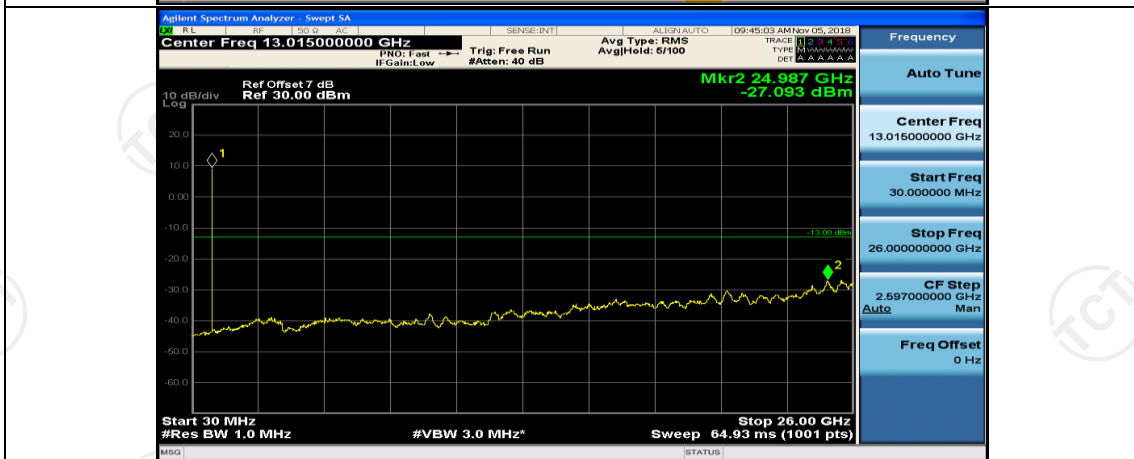

Channel Bandwidth: 3 MHz

(Channel Bandwidth: 3 MHz)_MCH_QPSK_1RB#0

(Channel Bandwidth: 3 MHz)_MCH_QPSK_1RB#7

(Channel Bandwidth: 3 MHz)_HCH_QPSK_1RB#0

(Channel Bandwidth: 3 MHz)_HCH_QPSK_1RB#7

(Channel Bandwidth: 3 MHz)_LCH_16QAM_1RB#0

(Channel Bandwidth: 3 MHz)_LCH_16QAM_1RB#7

(Channel Bandwidth: 3 MHz)_MCH_16QAM_1RB#0

(Channel Bandwidth: 3 MHz)_MCH_16QAM_1RB#7

(Channel Bandwidth: 3 MHz)_HCH_16QAM_1RB#0

(Channel Bandwidth: 3 MHz)_HCH_16QAM_1RB#7