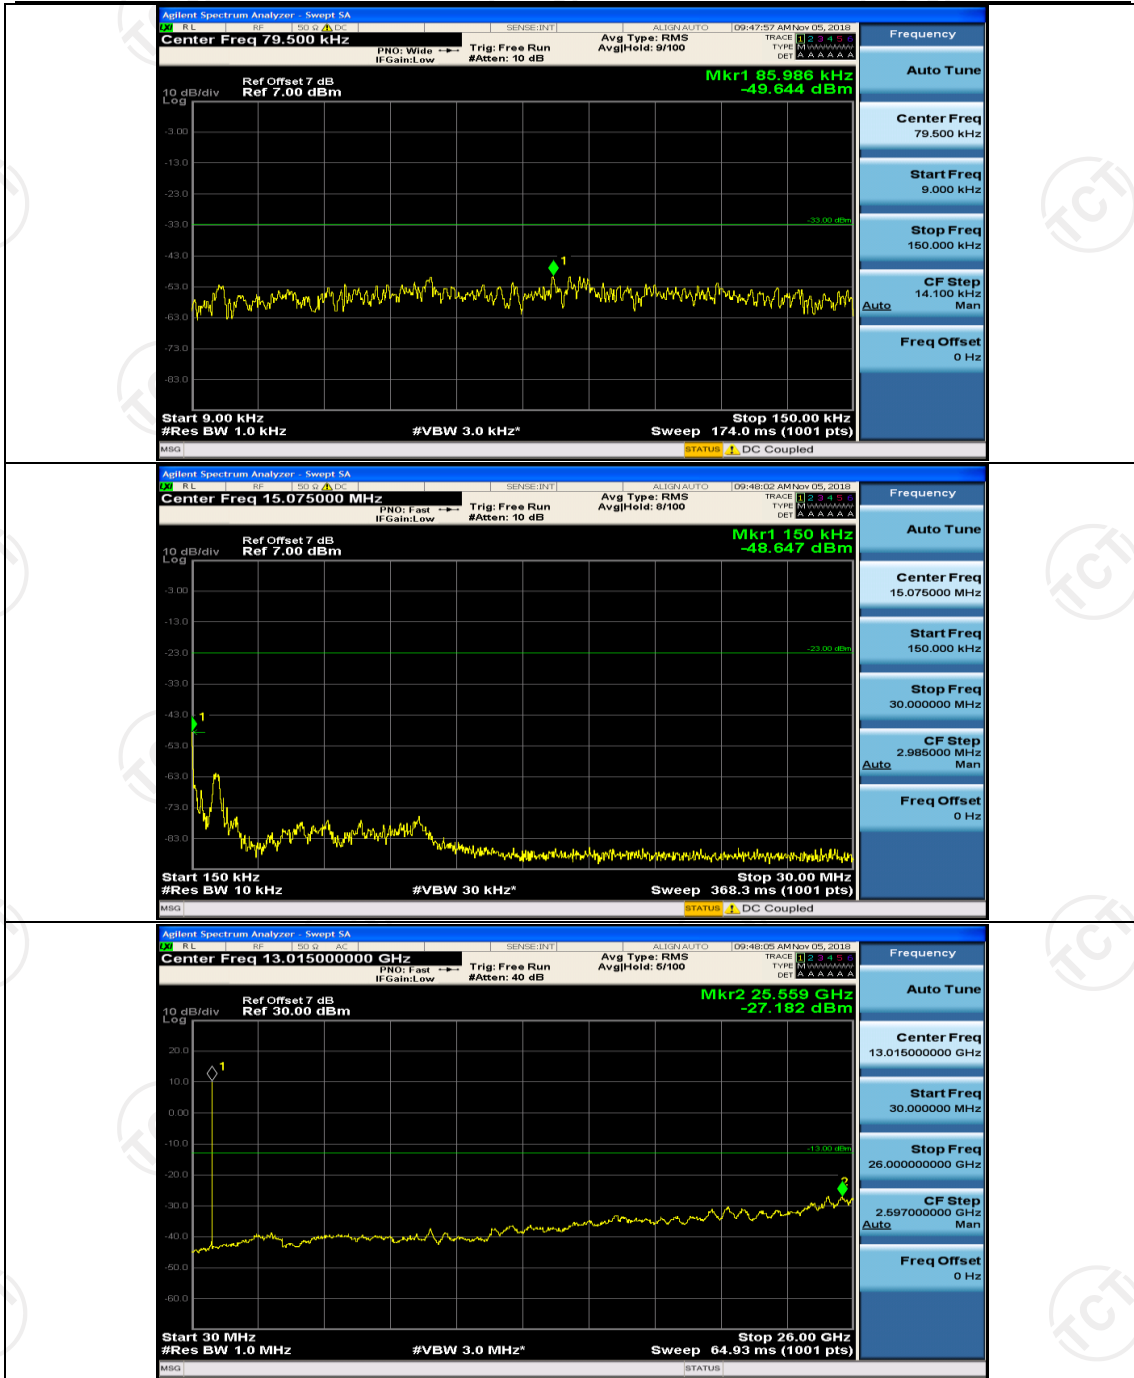

Channel Bandwidth: 3 MHz

(Channel Bandwidth: 3 MHz)_MCH_QPSK_1RB#0

(Channel Bandwidth: 3 MHz)_MCH_QPSK_1RB#7

(Channel Bandwidth: 3 MHz)_HCH_QPSK_1RB#0

(Channel Bandwidth: 3 MHz)_HCH_QPSK_1RB#7

(Channel Bandwidth: 3 MHz)_LCH_16QAM_1RB#0

(Channel Bandwidth: 3 MHz)_LCH_16QAM_1RB#7

(Channel Bandwidth: 3 MHz)_MCH_16QAM_1RB#0

(Channel Bandwidth: 3 MHz)_MCH_16QAM_1RB#7

(Channel Bandwidth: 3 MHz)_HCH_16QAM_1RB#0

(Channel Bandwidth: 3 MHz)_HCH_16QAM_1RB#7

Channel Bandwidth: 5 MHz

(Channel Bandwidth: 5 MHz)_MCH_QPSK_1RB#0

(Channel Bandwidth: 5 MHz)_MCH_QPSK_1RB#12

(Channel Bandwidth: 5 MHz)_HCH_QPSK_1RB#0

(Channel Bandwidth: 5 MHz)_HCH_QPSK_1RB#12

(Channel Bandwidth: 5 MHz)_LCH_16QAM_1RB#0