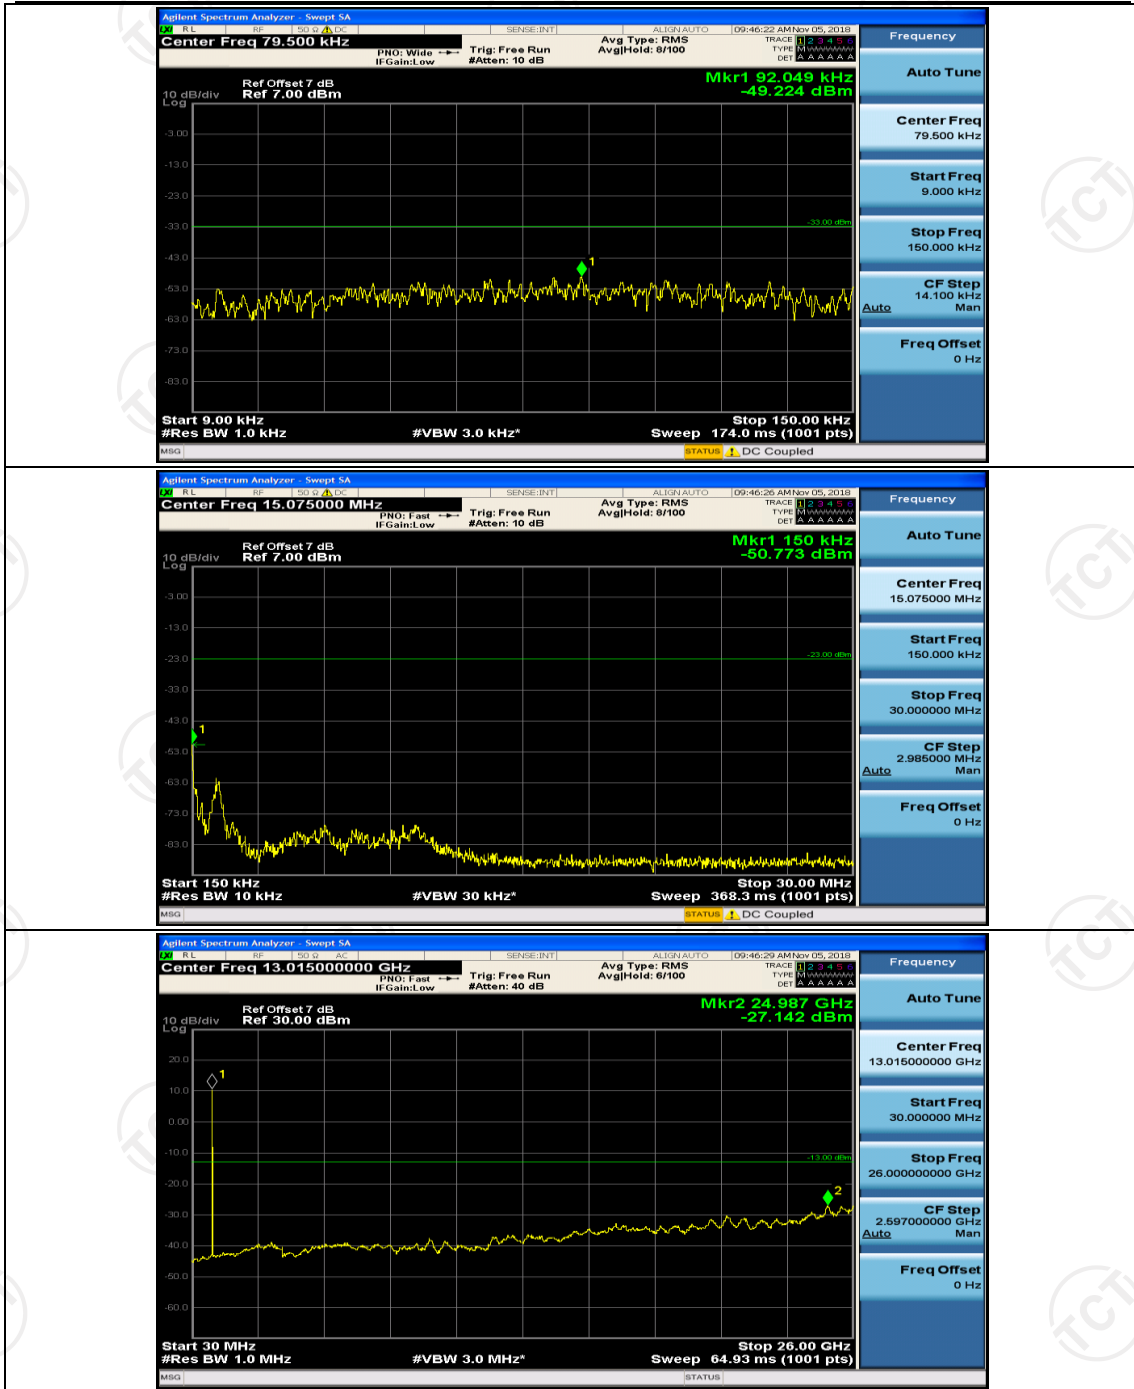

Channel Bandwidth: 3 MHz

(Channel Bandwidth: 3 MHz)_MCH_QPSK_1RB#0

(Channel Bandwidth: 3 MHz)_MCH_QPSK_1RB#7

(Channel Bandwidth: 3 MHz)_HCH_QPSK_1RB#0

(Channel Bandwidth: 3 MHz)_HCH_QPSK_1RB#7

(Channel Bandwidth: 3 MHz)_LCH_16QAM_1RB#0

(Channel Bandwidth: 3 MHz)_LCH_16QAM_1RB#7

(Channel Bandwidth: 3 MHz)_MCH_16QAM_1RB#0

(Channel Bandwidth: 3 MHz)_MCH_16QAM_1RB#7

(Channel Bandwidth: 3 MHz)_HCH_16QAM_1RB#0

(Channel Bandwidth: 3 MHz)_HCH_16QAM_1RB#7

Channel Bandwidth: 5 MHz

(Channel Bandwidth: 5 MHz)_MCH_QPSK_1RB#0

(Channel Bandwidth: 5 MHz)_MCH_QPSK_1RB#12

(Channel Bandwidth: 5 MHz)_HCH_QPSK_1RB#0

(Channel Bandwidth: 5 MHz)_HCH_QPSK_1RB#12

(Channel Bandwidth: 5 MHz)_LCH_16QAM_1RB#0