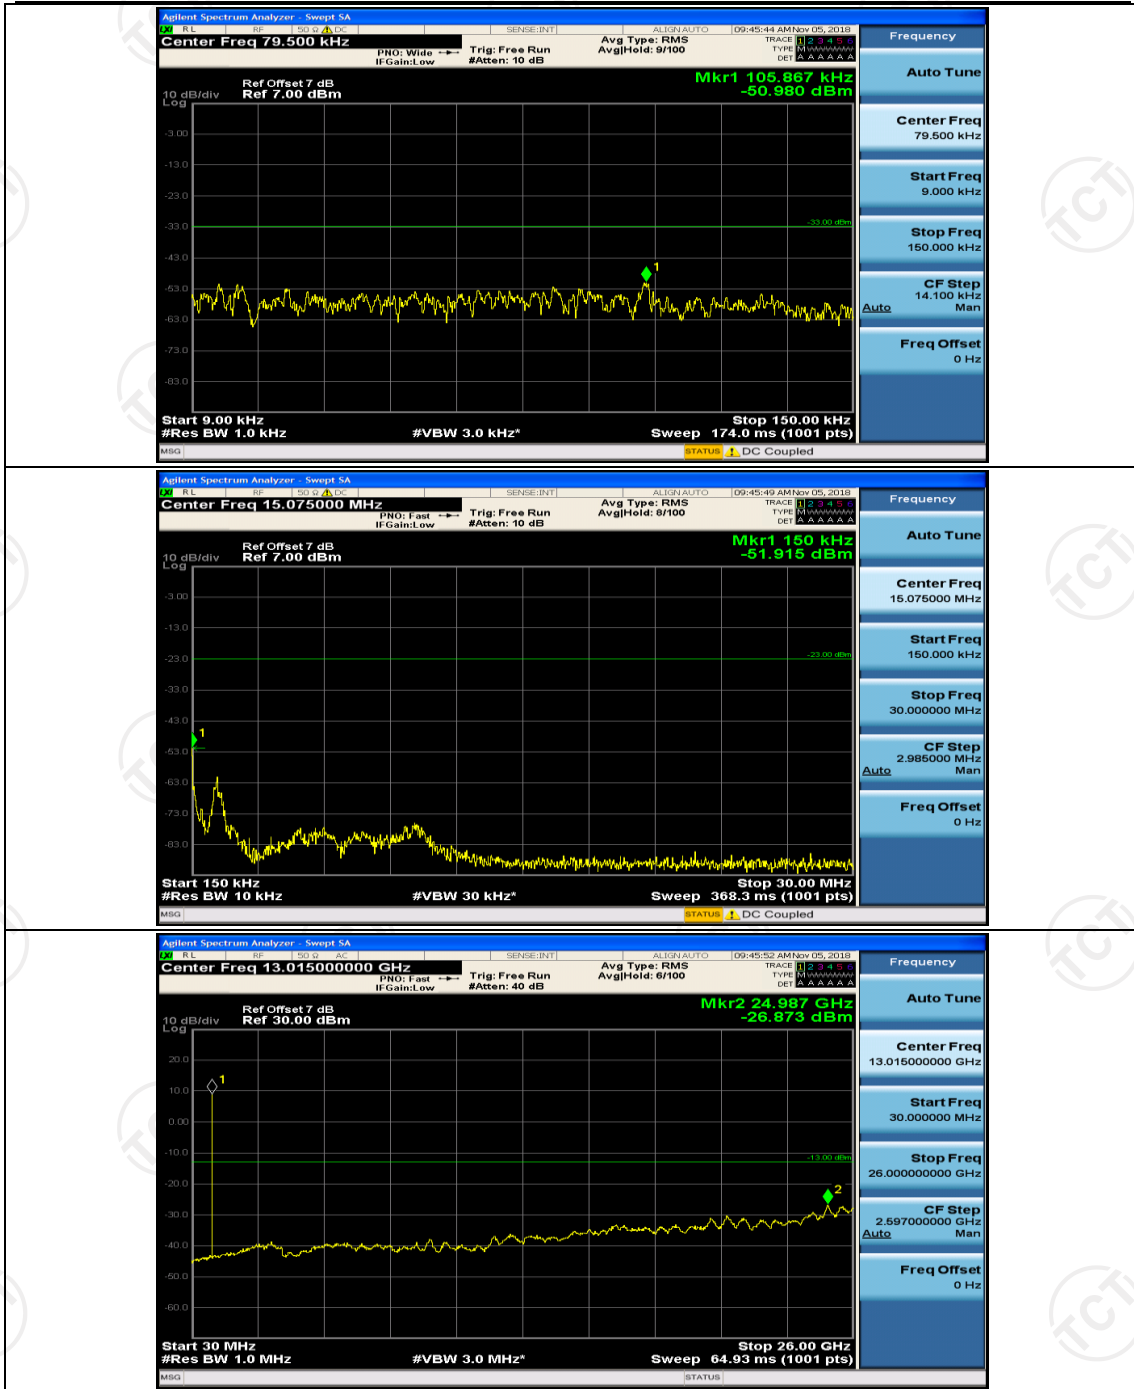

Channel Bandwidth: 3 MHz

(Channel Bandwidth: 3 MHz)_MCH_QPSK_1RB#0

(Channel Bandwidth: 3 MHz)_MCH_QPSK_1RB#7

(Channel Bandwidth: 3 MHz)_HCH_QPSK_1RB#0

(Channel Bandwidth: 3 MHz)_HCH_QPSK_1RB#7

(Channel Bandwidth: 3 MHz)_LCH_16QAM_1RB#0

(Channel Bandwidth: 3 MHz)_LCH_16QAM_1RB#7

(Channel Bandwidth: 3 MHz)_MCH_16QAM_1RB#0

(Channel Bandwidth: 3 MHz)_MCH_16QAM_1RB#7

(Channel Bandwidth: 3 MHz)_HCH_16QAM_1RB#0

(Channel Bandwidth: 3 MHz)_HCH_16QAM_1RB#7

Channel Bandwidth: 5 MHz

(Channel Bandwidth: 5 MHz)_MCH_QPSK_1RB#0

(Channel Bandwidth: 5 MHz)_MCH_QPSK_1RB#12

(Channel Bandwidth: 5 MHz)_HCH_QPSK_1RB#0

(Channel Bandwidth: 5 MHz)_HCH_QPSK_1RB#12

(Channel Bandwidth: 5 MHz)_LCH_16QAM_1RB#0