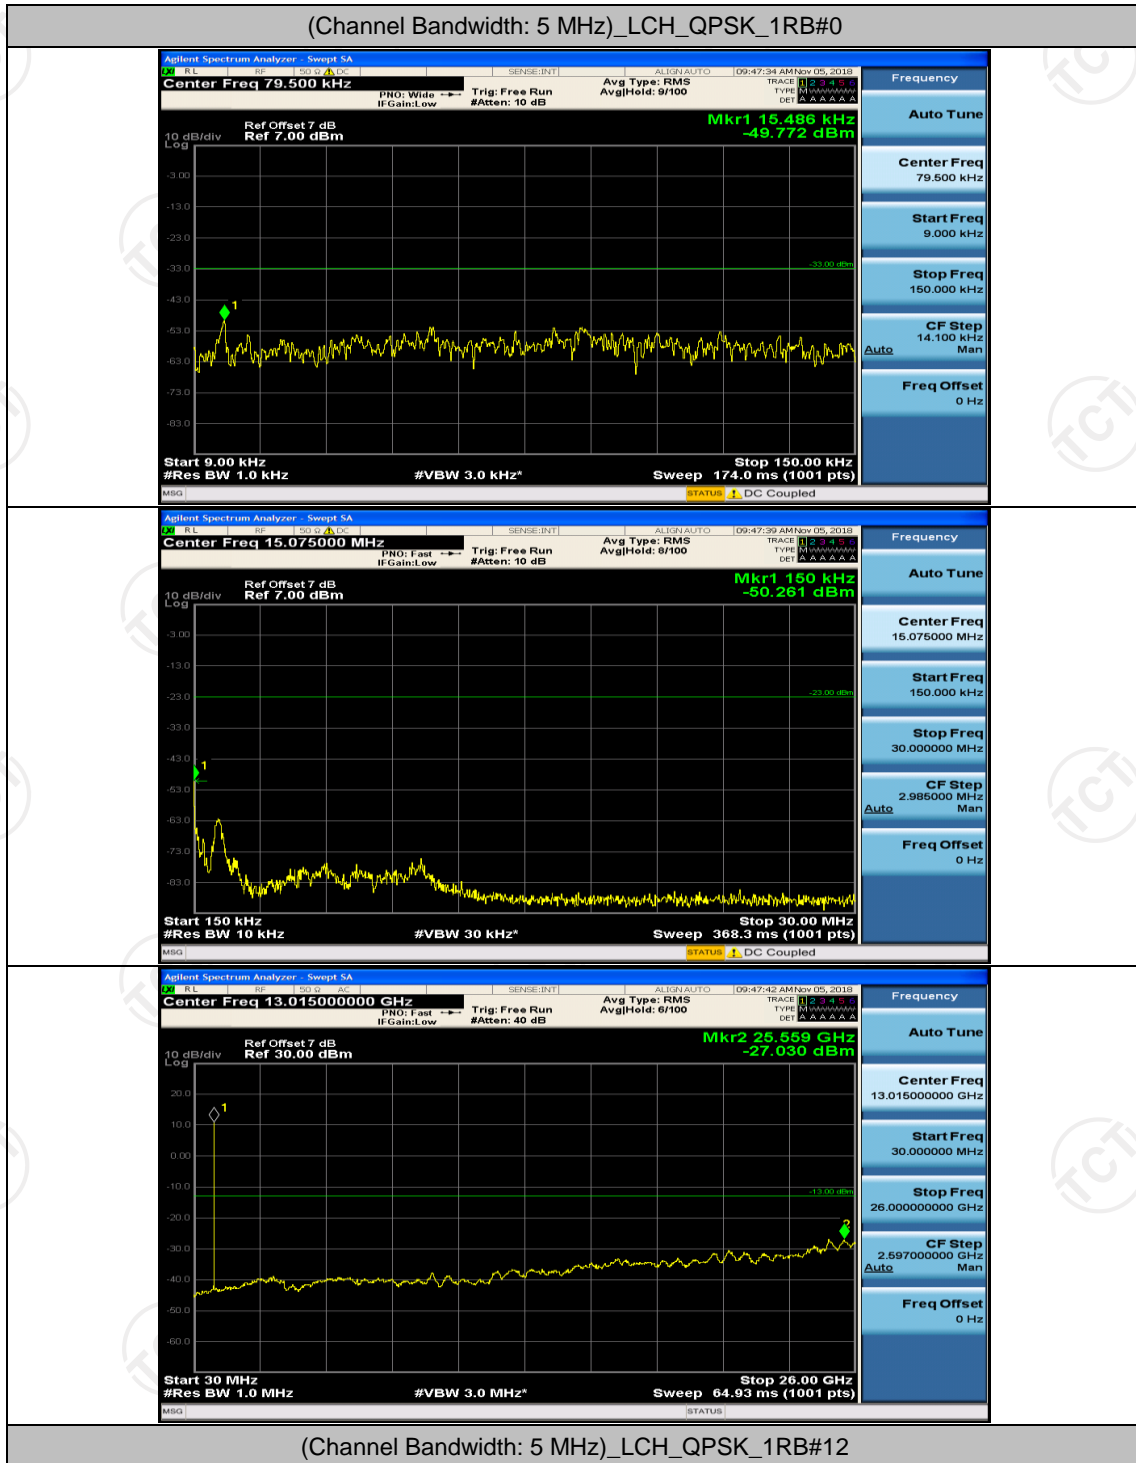

Channel Bandwidth: 3 MHz

(Channel Bandwidth: 3 MHz)_MCH_QPSK_1RB#0

(Channel Bandwidth: 3 MHz)_MCH_QPSK_1RB#7

(Channel Bandwidth: 3 MHz)_HCH_QPSK_1RB#0

(Channel Bandwidth: 3 MHz)_HCH_QPSK_1RB#7

(Channel Bandwidth: 3 MHz)_LCH_16QAM_1RB#0

(Channel Bandwidth: 3 MHz)_LCH_16QAM_1RB#7

(Channel Bandwidth: 3 MHz)_MCH_16QAM_1RB#0

(Channel Bandwidth: 3 MHz)_MCH_16QAM_1RB#7

(Channel Bandwidth: 3 MHz)_HCH_16QAM_1RB#0

(Channel Bandwidth: 3 MHz)_HCH_16QAM_1RB#7

Channel Bandwidth: 5 MHz

(Channel Bandwidth: 5 MHz)_MCH_QPSK_1RB#0

(Channel Bandwidth: 5 MHz)_MCH_QPSK_1RB#12

(Channel Bandwidth: 5 MHz)_HCH_QPSK_1RB#0

(Channel Bandwidth: 5 MHz)_HCH_QPSK_1RB#12

(Channel Bandwidth: 5 MHz)_LCH_16QAM_1RB#0