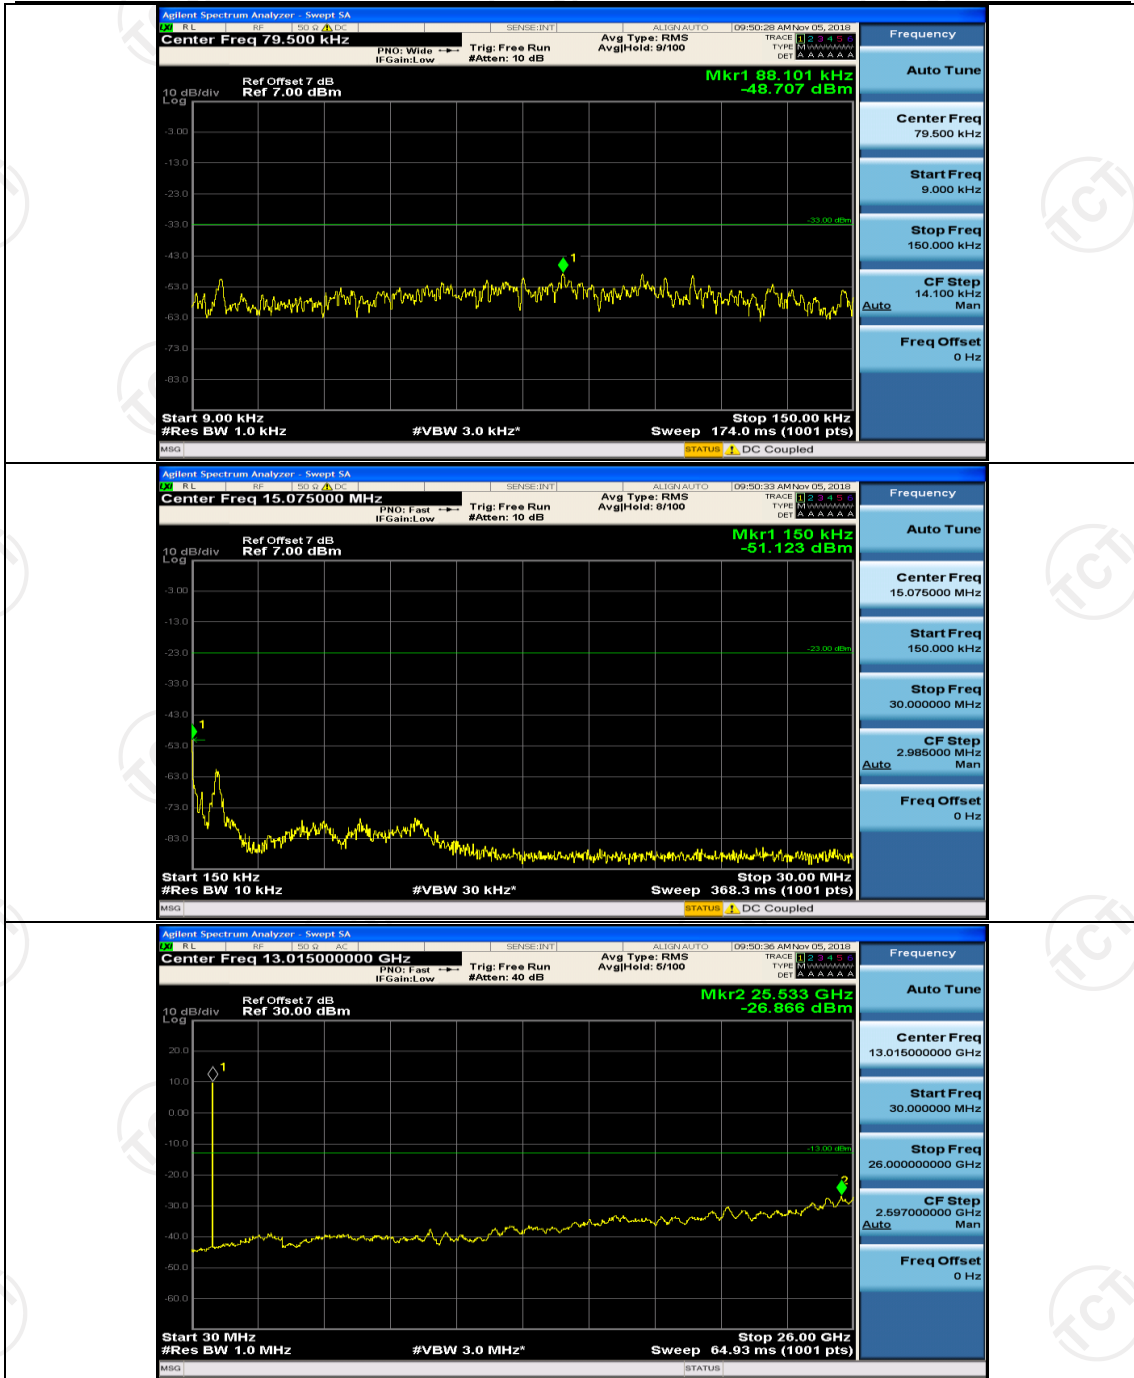

(Channel Bandwidth: 3 MHz)_LCH_16QAM_1RB#7

(Channel Bandwidth: 3 MHz)_MCH_16QAM_1RB#0

(Channel Bandwidth: 3 MHz)_MCH_16QAM_1RB#7

(Channel Bandwidth: 3 MHz)_HCH_16QAM_1RB#0

(Channel Bandwidth: 3 MHz)_HCH_16QAM_1RB#7

Channel Bandwidth: 5 MHz

(Channel Bandwidth: 5 MHz)_MCH_QPSK_1RB#0

(Channel Bandwidth: 5 MHz)_MCH_QPSK_1RB#12

(Channel Bandwidth: 5 MHz)_HCH_QPSK_1RB#0

(Channel Bandwidth: 5 MHz)_HCH_QPSK_1RB#12

(Channel Bandwidth: 5 MHz)_LCH_16QAM_1RB#0

(Channel Bandwidth: 5 MHz)_LCH_16QAM_1RB#12