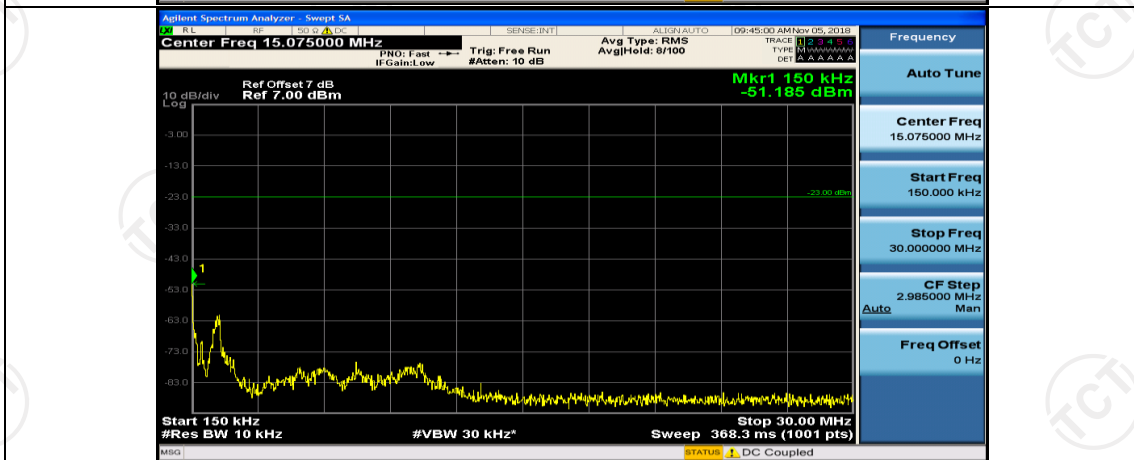

Channel Bandwidth: 3 MHz

(Channel Bandwidth: 3 MHz)_MCH_QPSK_1RB#0

(Channel Bandwidth: 3 MHz)_MCH_QPSK_1RB#7

(Channel Bandwidth: 3 MHz)_HCH_QPSK_1RB#0

(Channel Bandwidth: 3 MHz)_HCH_QPSK_1RB#7

(Channel Bandwidth: 3 MHz)_LCH_16QAM_1RB#0

(Channel Bandwidth: 3 MHz)_LCH_16QAM_1RB#7

(Channel Bandwidth: 3 MHz)_MCH_16QAM_1RB#0

(Channel Bandwidth: 3 MHz)_MCH_16QAM_1RB#7

(Channel Bandwidth: 3 MHz)_HCH_16QAM_1RB#0

(Channel Bandwidth: 3 MHz)_HCH_16QAM_1RB#7