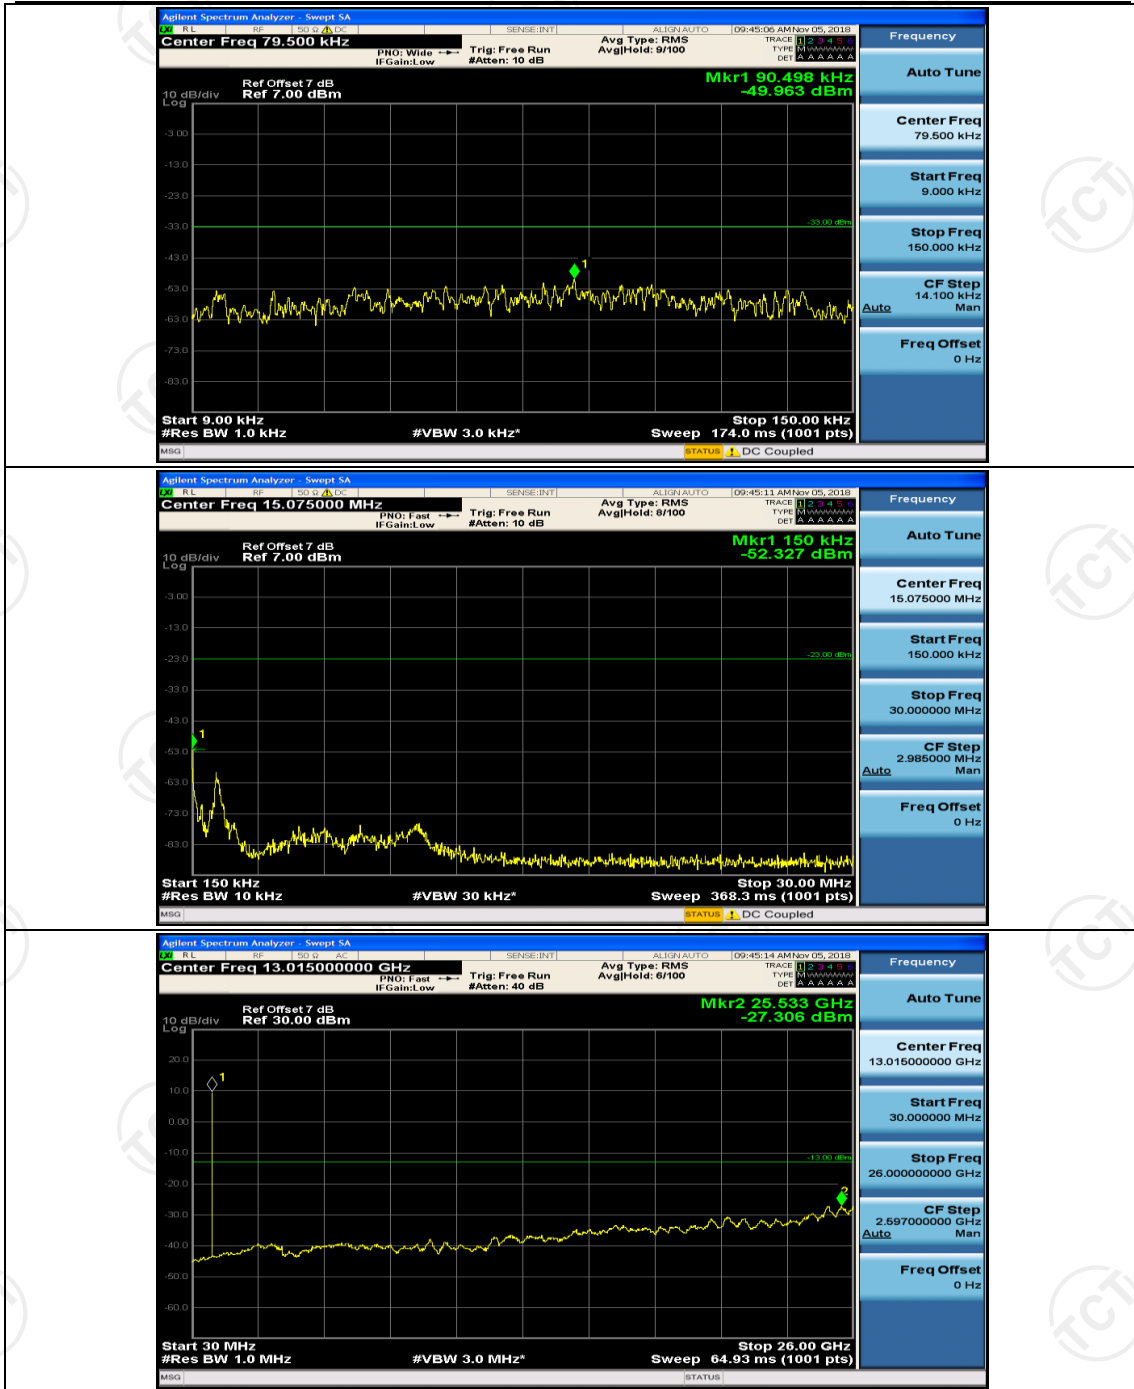

Channel Bandwidth: 3 MHz

(Channel Bandwidth: 3 MHz)_MCH_QPSK_1RB#0

(Channel Bandwidth: 3 MHz)_MCH_QPSK_1RB#7

(Channel Bandwidth: 3 MHz)_HCH_QPSK_1RB#0

(Channel Bandwidth: 3 MHz)_HCH_QPSK_1RB#7

(Channel Bandwidth: 3 MHz)_LCH_16QAM_1RB#0

(Channel Bandwidth: 3 MHz)_LCH_16QAM_1RB#7

(Channel Bandwidth: 3 MHz)_MCH_16QAM_1RB#0

(Channel Bandwidth: 3 MHz)_MCH_16QAM_1RB#7

(Channel Bandwidth: 3 MHz)_HCH_16QAM_1RB#0

(Channel Bandwidth: 3 MHz)_HCH_16QAM_1RB#7

Channel Bandwidth: 5 MHz

(Channel Bandwidth: 5 MHz)_MCH_QPSK_1RB#0

(Channel Bandwidth: 5 MHz)_MCH_QPSK_1RB#12

(Channel Bandwidth: 5 MHz)_HCH_QPSK_1RB#0

(Channel Bandwidth: 5 MHz)_HCH_QPSK_1RB#12

(Channel Bandwidth: 5 MHz)_LCH_16QAM_1RB#0