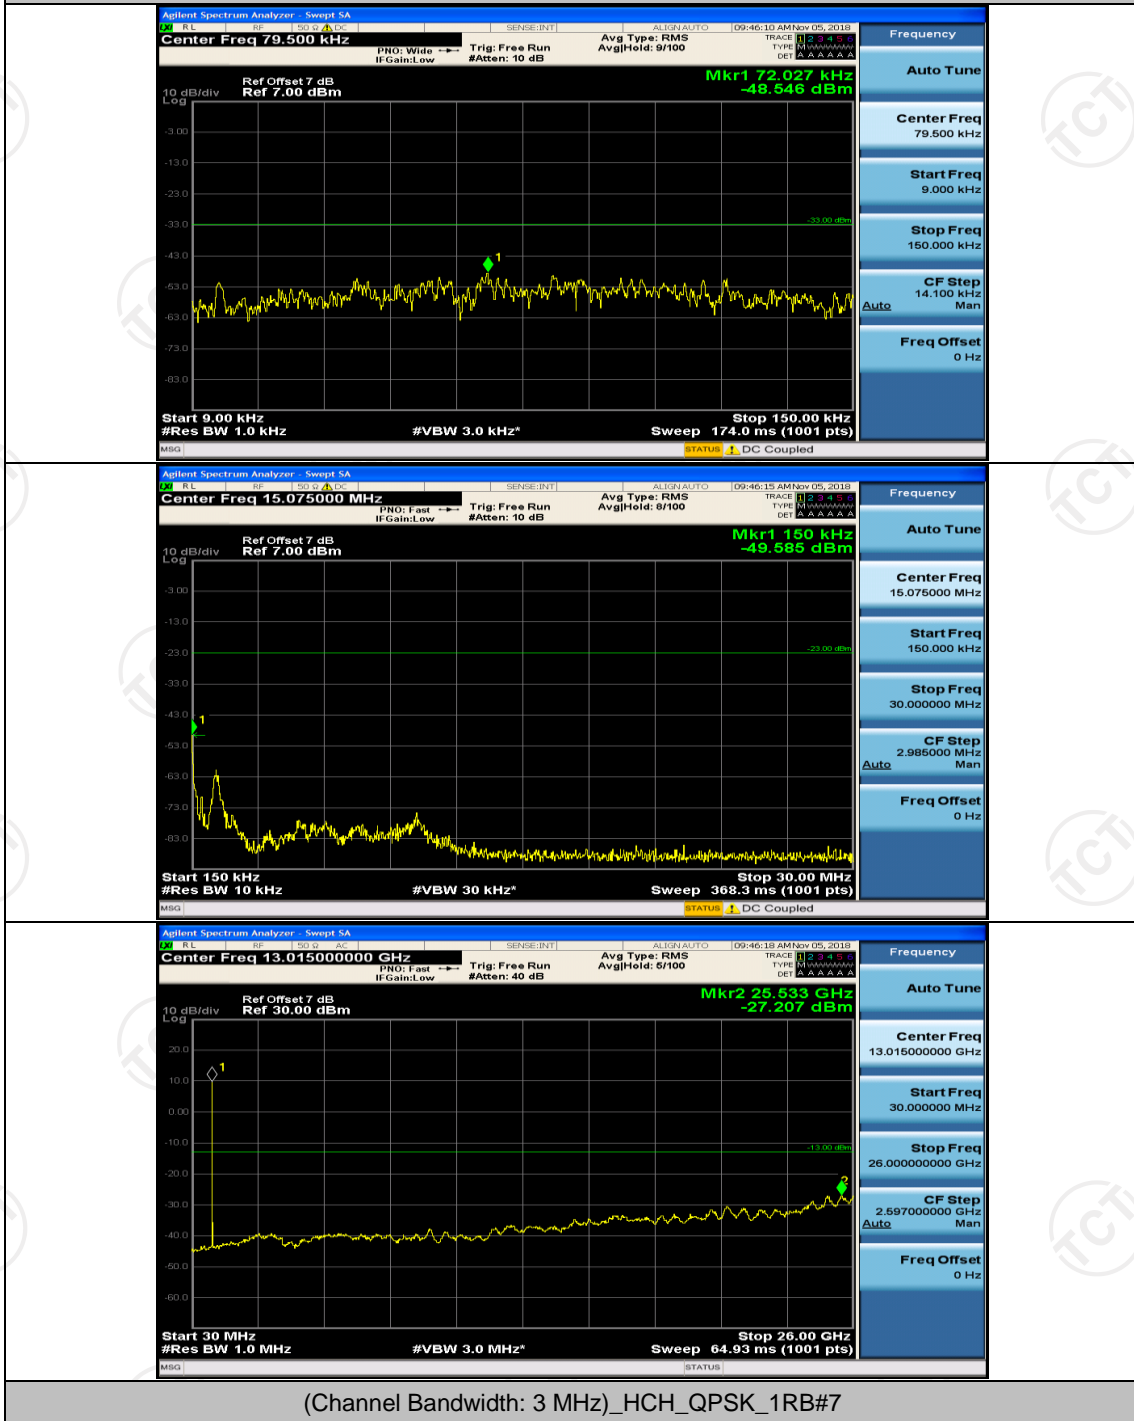

Channel Bandwidth: 3 MHz

(Channel Bandwidth: 3 MHz)_MCH_QPSK_1RB#0

(Channel Bandwidth: 3 MHz)_MCH_QPSK_1RB#7

(Channel Bandwidth: 3 MHz)_HCH_QPSK_1RB#0

(Channel Bandwidth: 3 MHz)_HCH_QPSK_1RB#7

(Channel Bandwidth: 3 MHz)_LCH_16QAM_1RB#0

(Channel Bandwidth: 3 MHz)_LCH_16QAM_1RB#7

(Channel Bandwidth: 3 MHz)_MCH_16QAM_1RB#0

(Channel Bandwidth: 3 MHz)_MCH_16QAM_1RB#7

(Channel Bandwidth: 3 MHz)_HCH_16QAM_1RB#0

(Channel Bandwidth: 3 MHz)_HCH_16QAM_1RB#7

Channel Bandwidth: 5 MHz

(Channel Bandwidth: 5 MHz)_MCH_QPSK_1RB#0

(Channel Bandwidth: 5 MHz)_MCH_QPSK_1RB#12

(Channel Bandwidth: 5 MHz)_HCH_QPSK_1RB#0

(Channel Bandwidth: 5 MHz)_HCH_QPSK_1RB#12

(Channel Bandwidth: 5 MHz)_LCH_16QAM_1RB#0