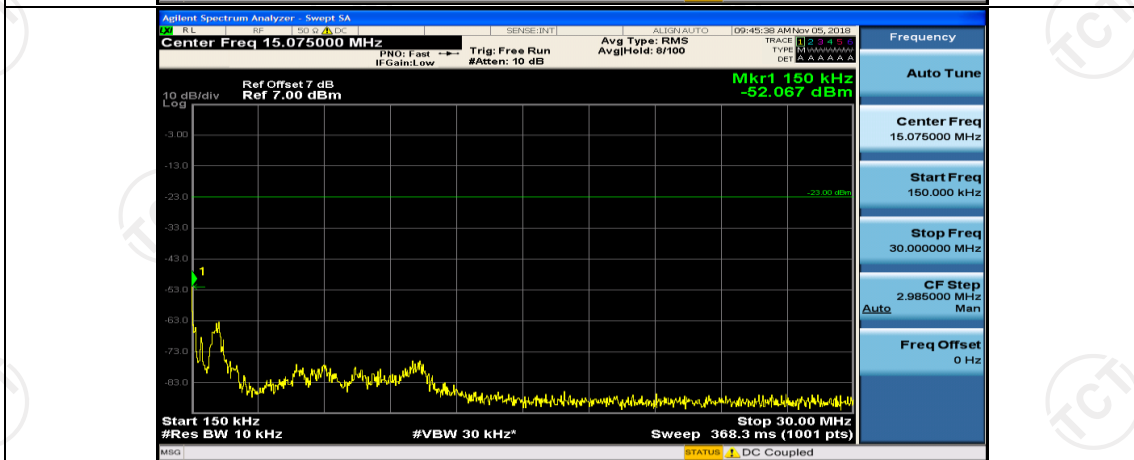

Channel Bandwidth: 3 MHz

(Channel Bandwidth: 3 MHz)_MCH_QPSK_1RB#0

(Channel Bandwidth: 3 MHz)_MCH_QPSK_1RB#7

(Channel Bandwidth: 3 MHz)_HCH_QPSK_1RB#0

(Channel Bandwidth: 3 MHz)_HCH_QPSK_1RB#7

(Channel Bandwidth: 3 MHz)_LCH_16QAM_1RB#0

(Channel Bandwidth: 3 MHz)_LCH_16QAM_1RB#7

(Channel Bandwidth: 3 MHz)_MCH_16QAM_1RB#0

(Channel Bandwidth: 3 MHz)_MCH_16QAM_1RB#7

(Channel Bandwidth: 3 MHz)_HCH_16QAM_1RB#0

(Channel Bandwidth: 3 MHz)_HCH_16QAM_1RB#7