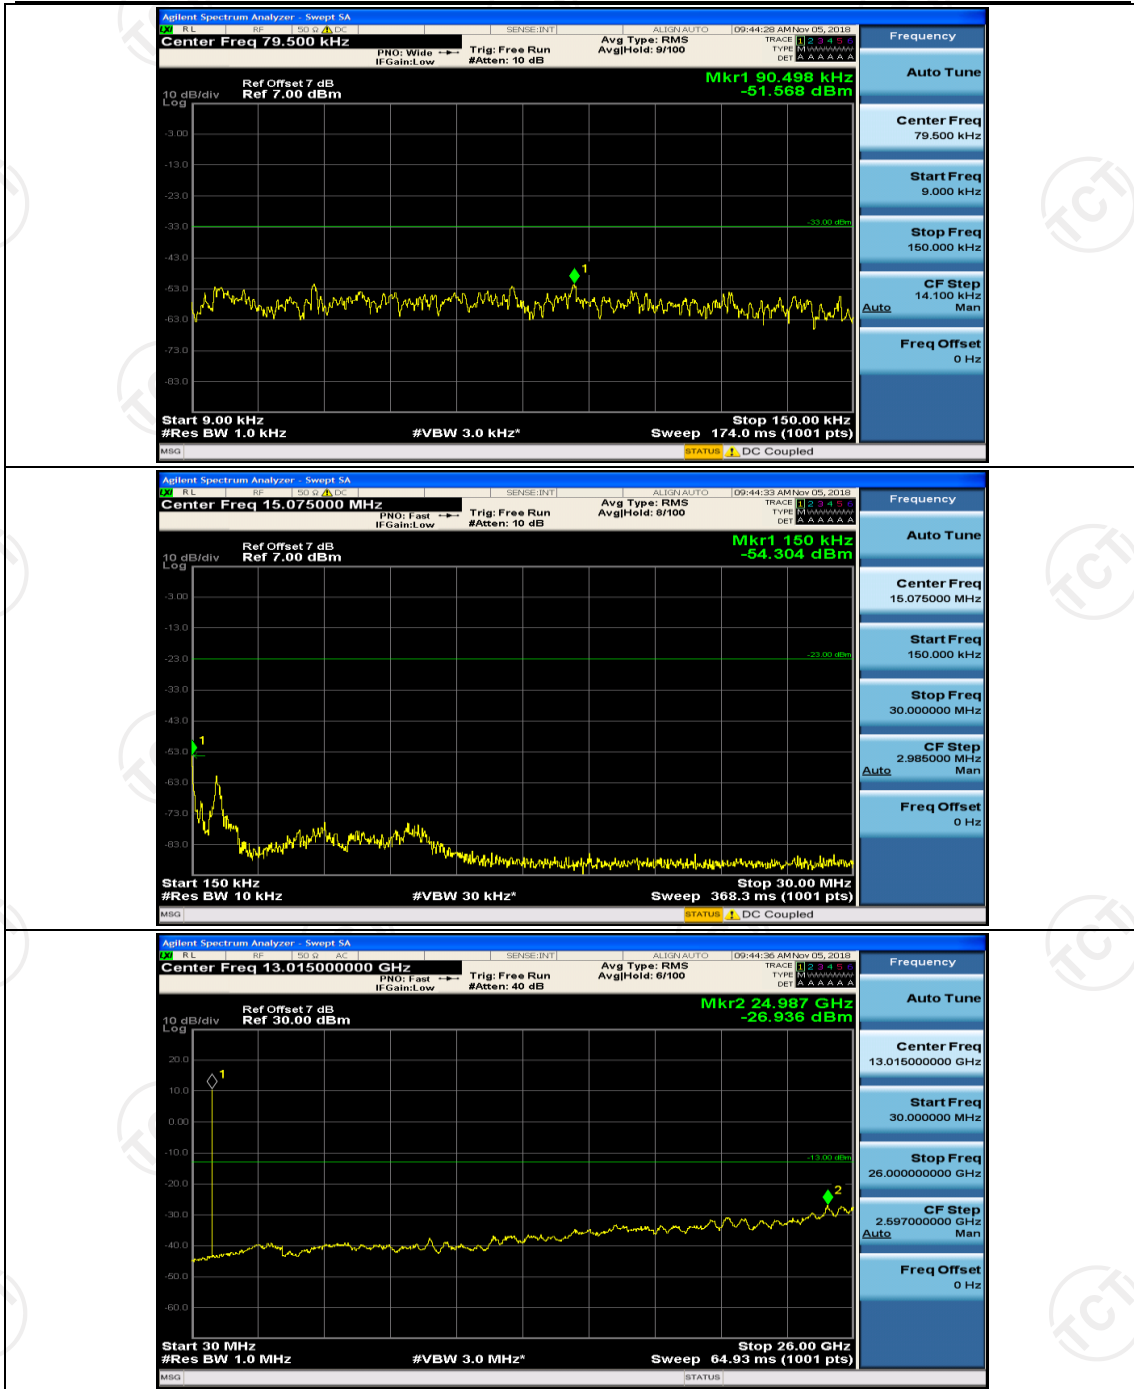

Channel Bandwidth: 3 MHz

(Channel Bandwidth: 3 MHz)_MCH_QPSK_1RB#0

(Channel Bandwidth: 3 MHz)_MCH_QPSK_1RB#7

(Channel Bandwidth: 3 MHz)_HCH_QPSK_1RB#0

(Channel Bandwidth: 3 MHz)_HCH_QPSK_1RB#7

(Channel Bandwidth: 3 MHz)_LCH_16QAM_1RB#0

(Channel Bandwidth: 3 MHz)_LCH_16QAM_1RB#7

(Channel Bandwidth: 3 MHz)_MCH_16QAM_1RB#0

(Channel Bandwidth: 3 MHz)_MCH_16QAM_1RB#7

(Channel Bandwidth: 3 MHz)_HCH_16QAM_1RB#0

(Channel Bandwidth: 3 MHz)_HCH_16QAM_1RB#7

Channel Bandwidth: 5 MHz

(Channel Bandwidth: 5 MHz)_MCH_QPSK_1RB#0

(Channel Bandwidth: 5 MHz)_MCH_QPSK_1RB#12

(Channel Bandwidth: 5 MHz)_HCH_QPSK_1RB#0

(Channel Bandwidth: 5 MHz)_HCH_QPSK_1RB#12

(Channel Bandwidth: 5 MHz)_LCH_16QAM_1RB#0