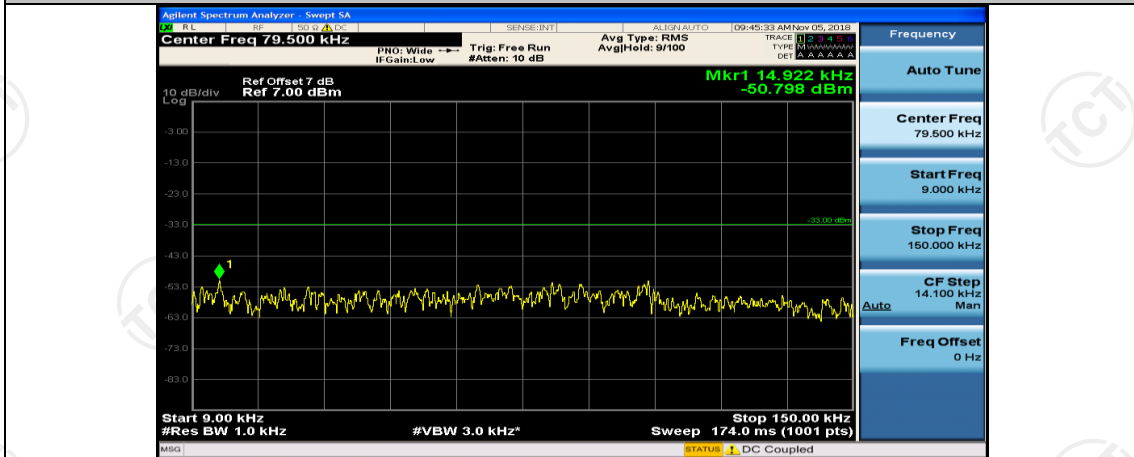

Channel Bandwidth: 3 MHz

(Channel Bandwidth: 3 MHz)_MCH_QPSK_1RB#0

(Channel Bandwidth: 3 MHz)_MCH_QPSK_1RB#7

(Channel Bandwidth: 3 MHz)_HCH_QPSK_1RB#0

(Channel Bandwidth: 3 MHz)_HCH_QPSK_1RB#7

(Channel Bandwidth: 3 MHz)_LCH_16QAM_1RB#0

(Channel Bandwidth: 3 MHz)_LCH_16QAM_1RB#7

(Channel Bandwidth: 3 MHz)_MCH_16QAM_1RB#0

(Channel Bandwidth: 3 MHz)_MCH_16QAM_1RB#7

(Channel Bandwidth: 3 MHz)_HCH_16QAM_1RB#0

(Channel Bandwidth: 3 MHz)_HCH_16QAM_1RB#7