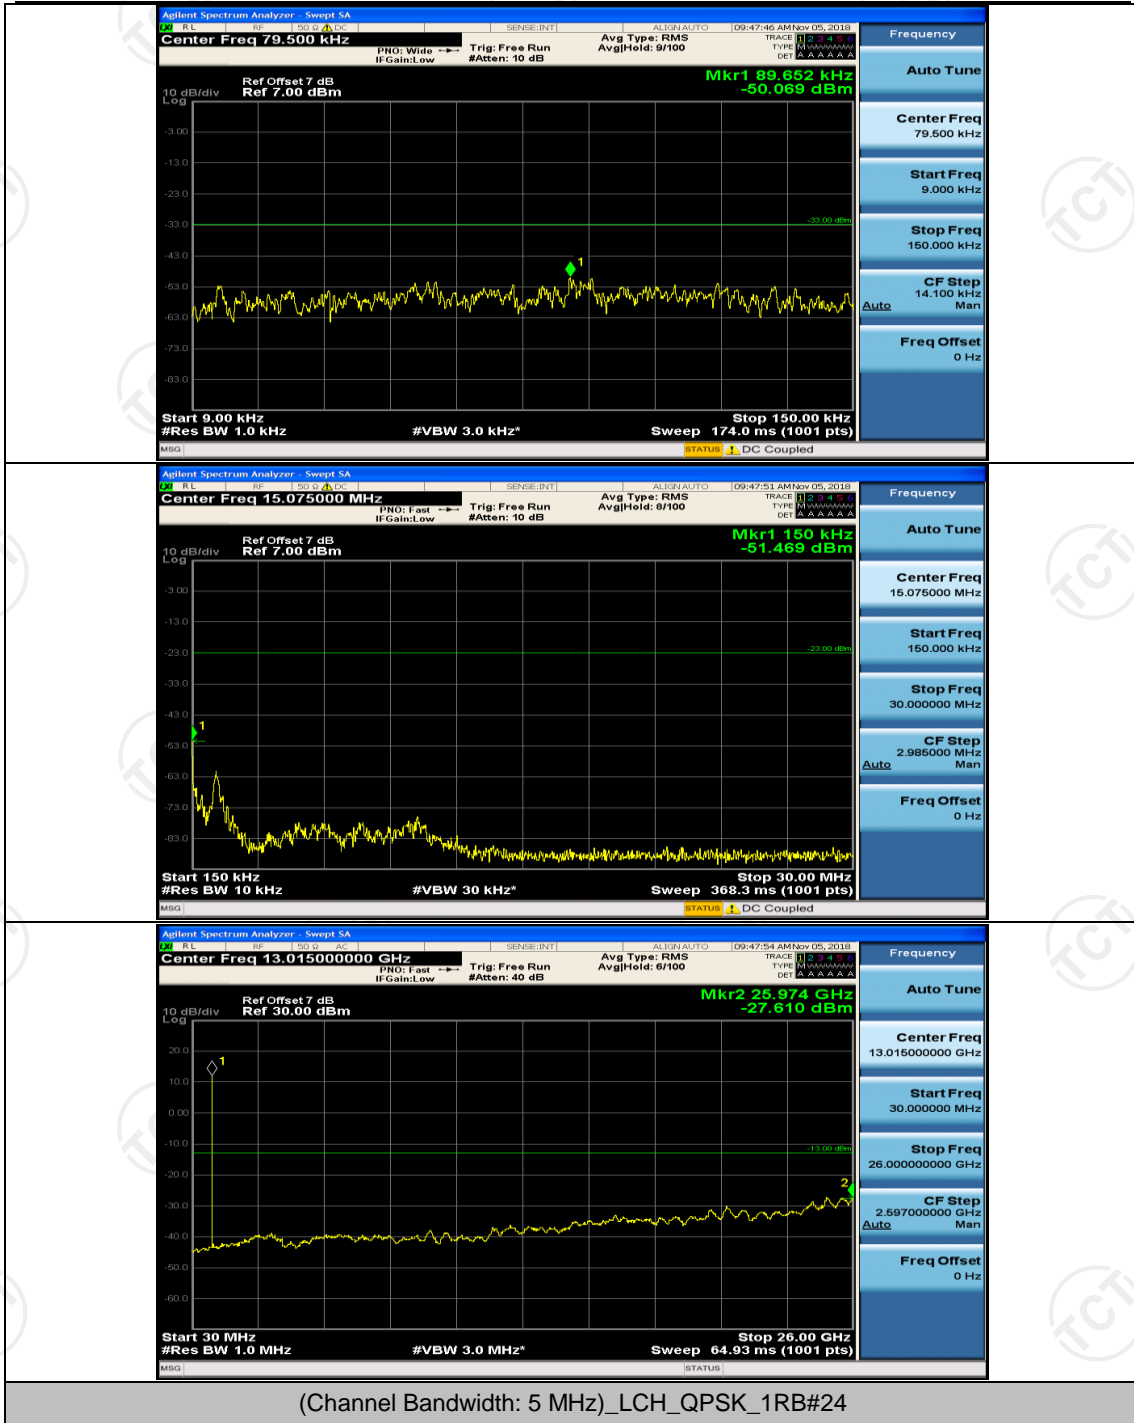

Channel Bandwidth: 3 MHz

(Channel Bandwidth: 3 MHz)_MCH_QPSK_1RB#0

(Channel Bandwidth: 3 MHz)_MCH_QPSK_1RB#7

(Channel Bandwidth: 3 MHz)_HCH_QPSK_1RB#0

(Channel Bandwidth: 3 MHz)_HCH_QPSK_1RB#7

(Channel Bandwidth: 3 MHz)_LCH_16QAM_1RB#0

(Channel Bandwidth: 3 MHz)_LCH_16QAM_1RB#7

(Channel Bandwidth: 3 MHz)_MCH_16QAM_1RB#0

(Channel Bandwidth: 3 MHz)_MCH_16QAM_1RB#7

(Channel Bandwidth: 3 MHz)_HCH_16QAM_1RB#0

(Channel Bandwidth: 3 MHz)_HCH_16QAM_1RB#7

Channel Bandwidth: 5 MHz

(Channel Bandwidth: 5 MHz)_MCH_QPSK_1RB#0

(Channel Bandwidth: 5 MHz)_MCH_QPSK_1RB#12

(Channel Bandwidth: 5 MHz)_HCH_QPSK_1RB#0

(Channel Bandwidth: 5 MHz)_HCH_QPSK_1RB#12

(Channel Bandwidth: 5 MHz)_LCH_16QAM_1RB#0