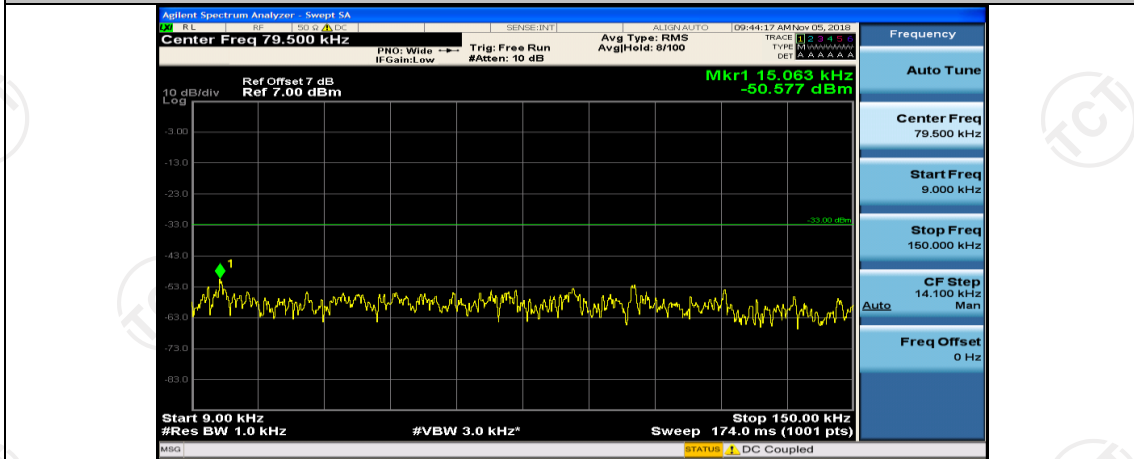

Channel Bandwidth: 3 MHz

(Channel Bandwidth: 3 MHz)_MCH_QPSK_1RB#0

(Channel Bandwidth: 3 MHz)_MCH_QPSK_1RB#7

(Channel Bandwidth: 3 MHz)_HCH_QPSK_1RB#0

(Channel Bandwidth: 3 MHz)_HCH_QPSK_1RB#7

(Channel Bandwidth: 3 MHz)_LCH_16QAM_1RB#0

(Channel Bandwidth: 3 MHz)_LCH_16QAM_1RB#7

(Channel Bandwidth: 3 MHz)_MCH_16QAM_1RB#0

(Channel Bandwidth: 3 MHz)_MCH_16QAM_1RB#7

(Channel Bandwidth: 3 MHz)_HCH_16QAM_1RB#0

(Channel Bandwidth: 3 MHz)_HCH_16QAM_1RB#7