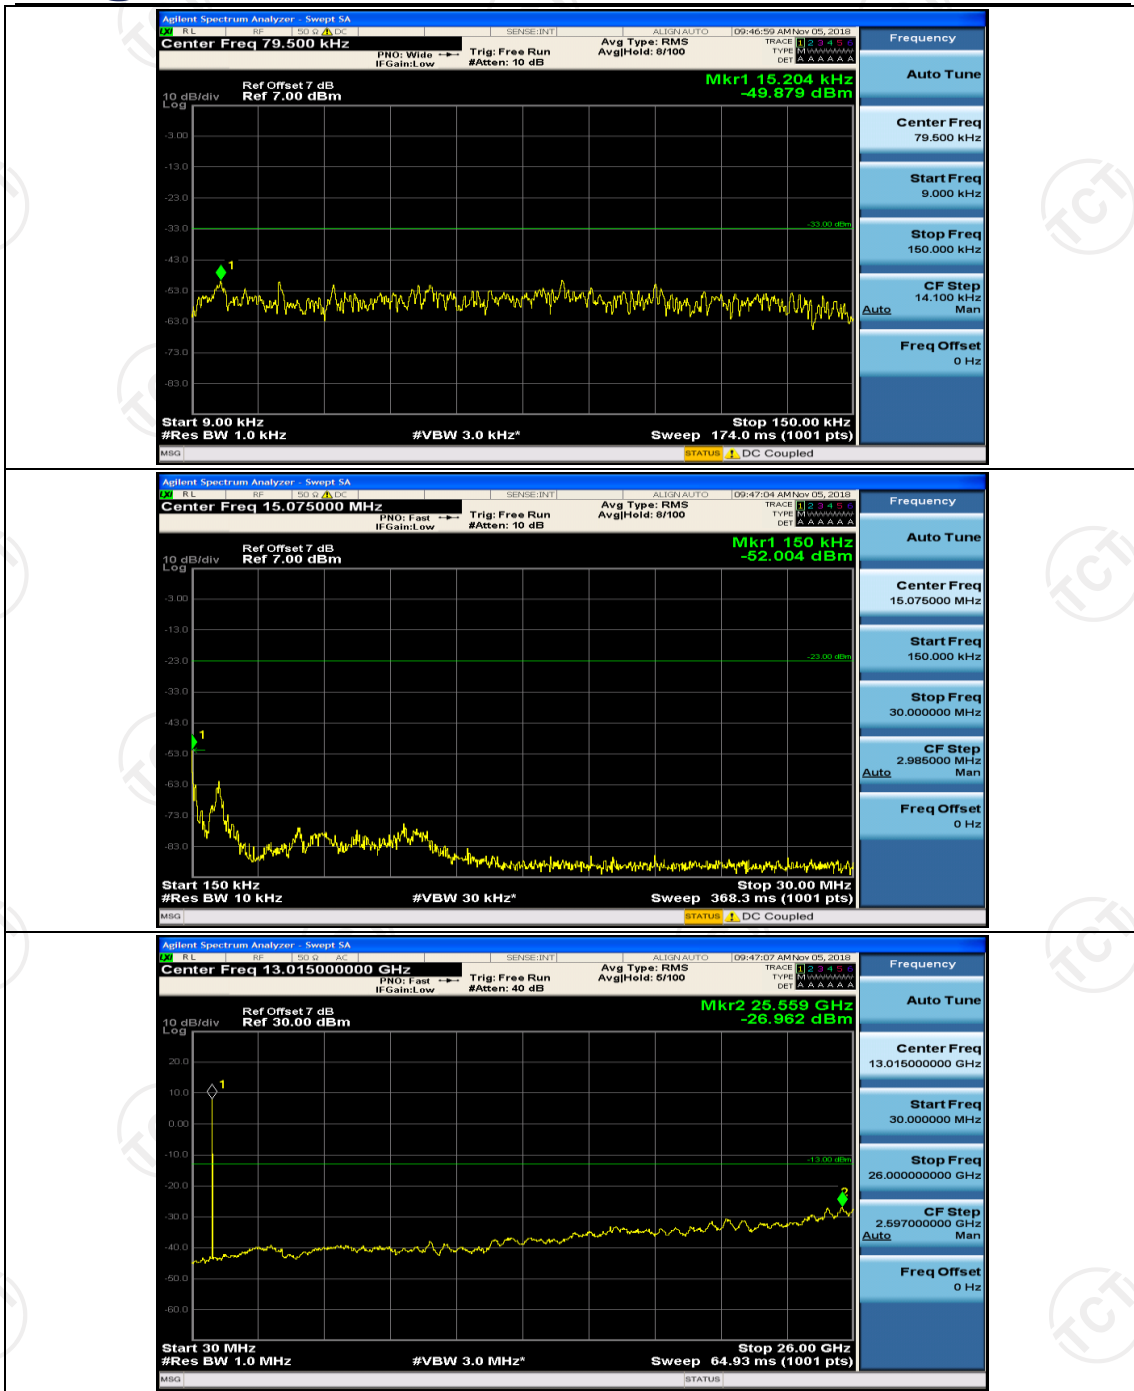

Channel Bandwidth: 3 MHz

(Channel Bandwidth: 3 MHz)_MCH_QPSK_1RB#0

(Channel Bandwidth: 3 MHz)_MCH_QPSK_1RB#7

(Channel Bandwidth: 3 MHz)_HCH_QPSK_1RB#0

(Channel Bandwidth: 3 MHz)_HCH_QPSK_1RB#7

(Channel Bandwidth: 3 MHz)_LCH_16QAM_1RB#0

(Channel Bandwidth: 3 MHz)_LCH_16QAM_1RB#7

(Channel Bandwidth: 3 MHz)_MCH_16QAM_1RB#0

(Channel Bandwidth: 3 MHz)_MCH_16QAM_1RB#7

(Channel Bandwidth: 3 MHz)_HCH_16QAM_1RB#0

(Channel Bandwidth: 3 MHz)_HCH_16QAM_1RB#7

Channel Bandwidth: 5 MHz

(Channel Bandwidth: 5 MHz)_MCH_QPSK_1RB#0

(Channel Bandwidth: 5 MHz)_MCH_QPSK_1RB#12

(Channel Bandwidth: 5 MHz)_HCH_QPSK_1RB#0

(Channel Bandwidth: 5 MHz)_HCH_QPSK_1RB#12

(Channel Bandwidth: 5 MHz)_LCH_16QAM_1RB#0