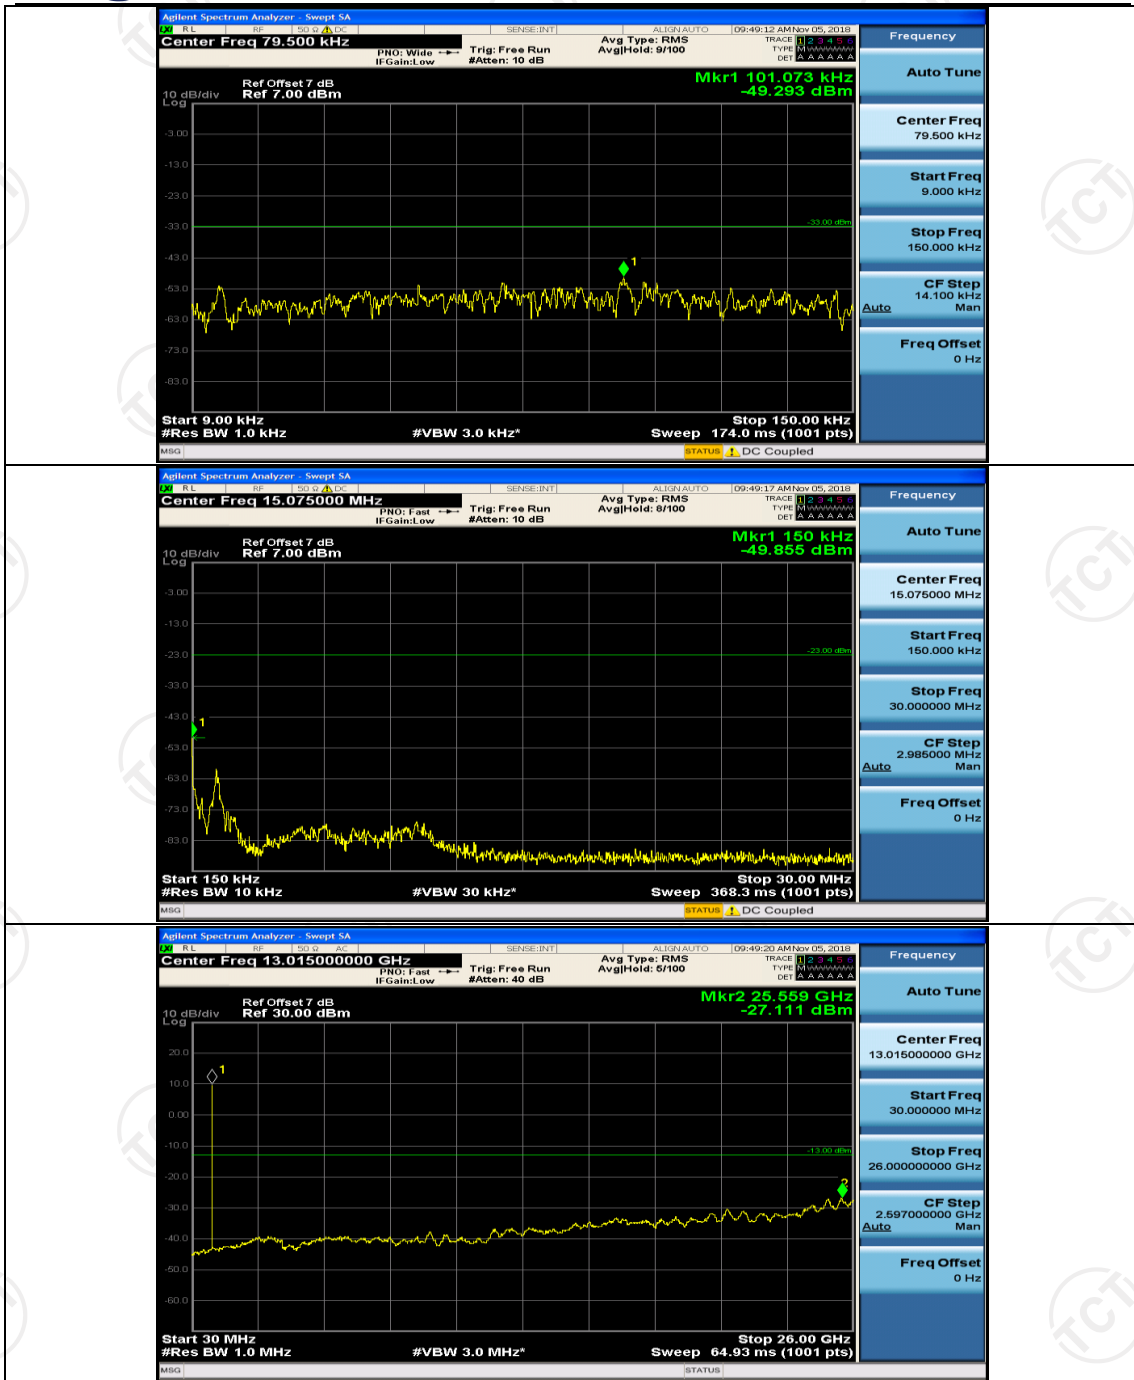

(Channel Bandwidth: 3 MHz)_LCH_16QAM_1RB#7

(Channel Bandwidth: 3 MHz)_MCH_16QAM_1RB#0

(Channel Bandwidth: 3 MHz)_MCH_16QAM_1RB#7

(Channel Bandwidth: 3 MHz)_HCH_16QAM_1RB#0

(Channel Bandwidth: 3 MHz)_HCH_16QAM_1RB#7

Channel Bandwidth: 5 MHz

(Channel Bandwidth: 5 MHz)_MCH_QPSK_1RB#0

(Channel Bandwidth: 5 MHz)_MCH_QPSK_1RB#12

(Channel Bandwidth: 5 MHz)_HCH_QPSK_1RB#0

(Channel Bandwidth: 5 MHz)_HCH_QPSK_1RB#12

(Channel Bandwidth: 5 MHz)_LCH_16QAM_1RB#0

(Channel Bandwidth: 5 MHz)_LCH_16QAM_1RB#12