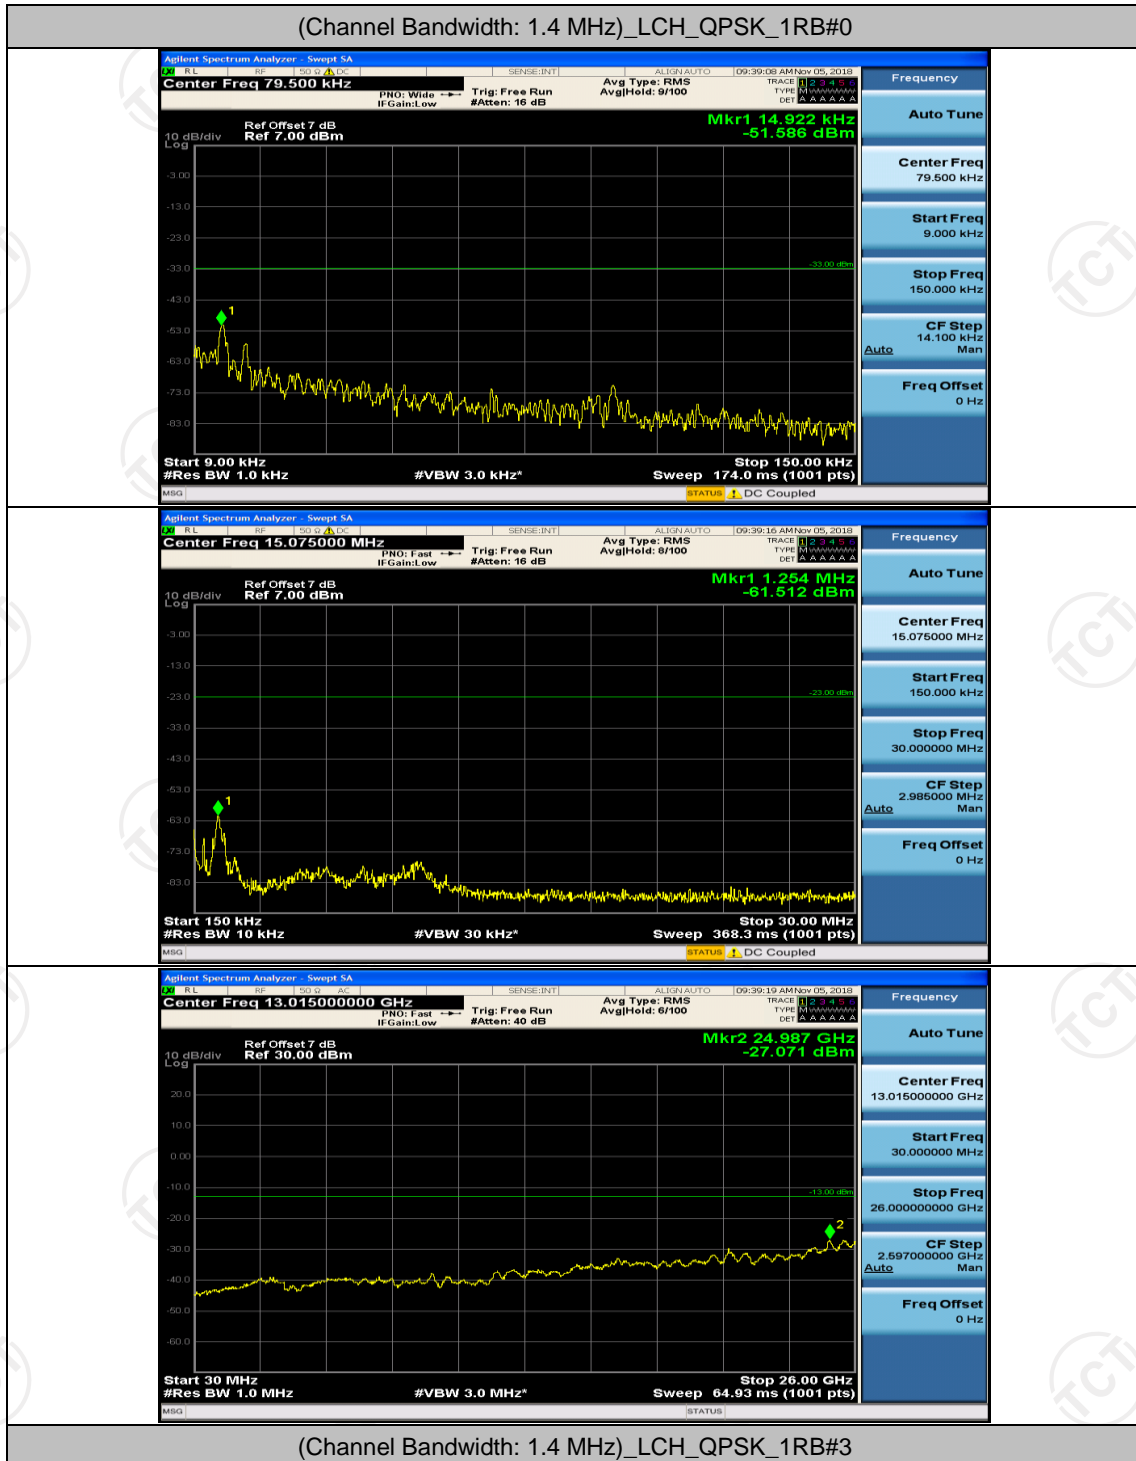

Channel Bandwidth: 10 MHz_HCH_16QAM_25RB#12

Channel Bandwidth: 10 MHz_HCH_16QAM_25RB#25

Channel Bandwidth: 10 MHz_HCH_16QAM_50RB#0

Appendix E: Conducted Spurious Emission

Test Graphs

Channel Bandwidth: 1.4 MHz