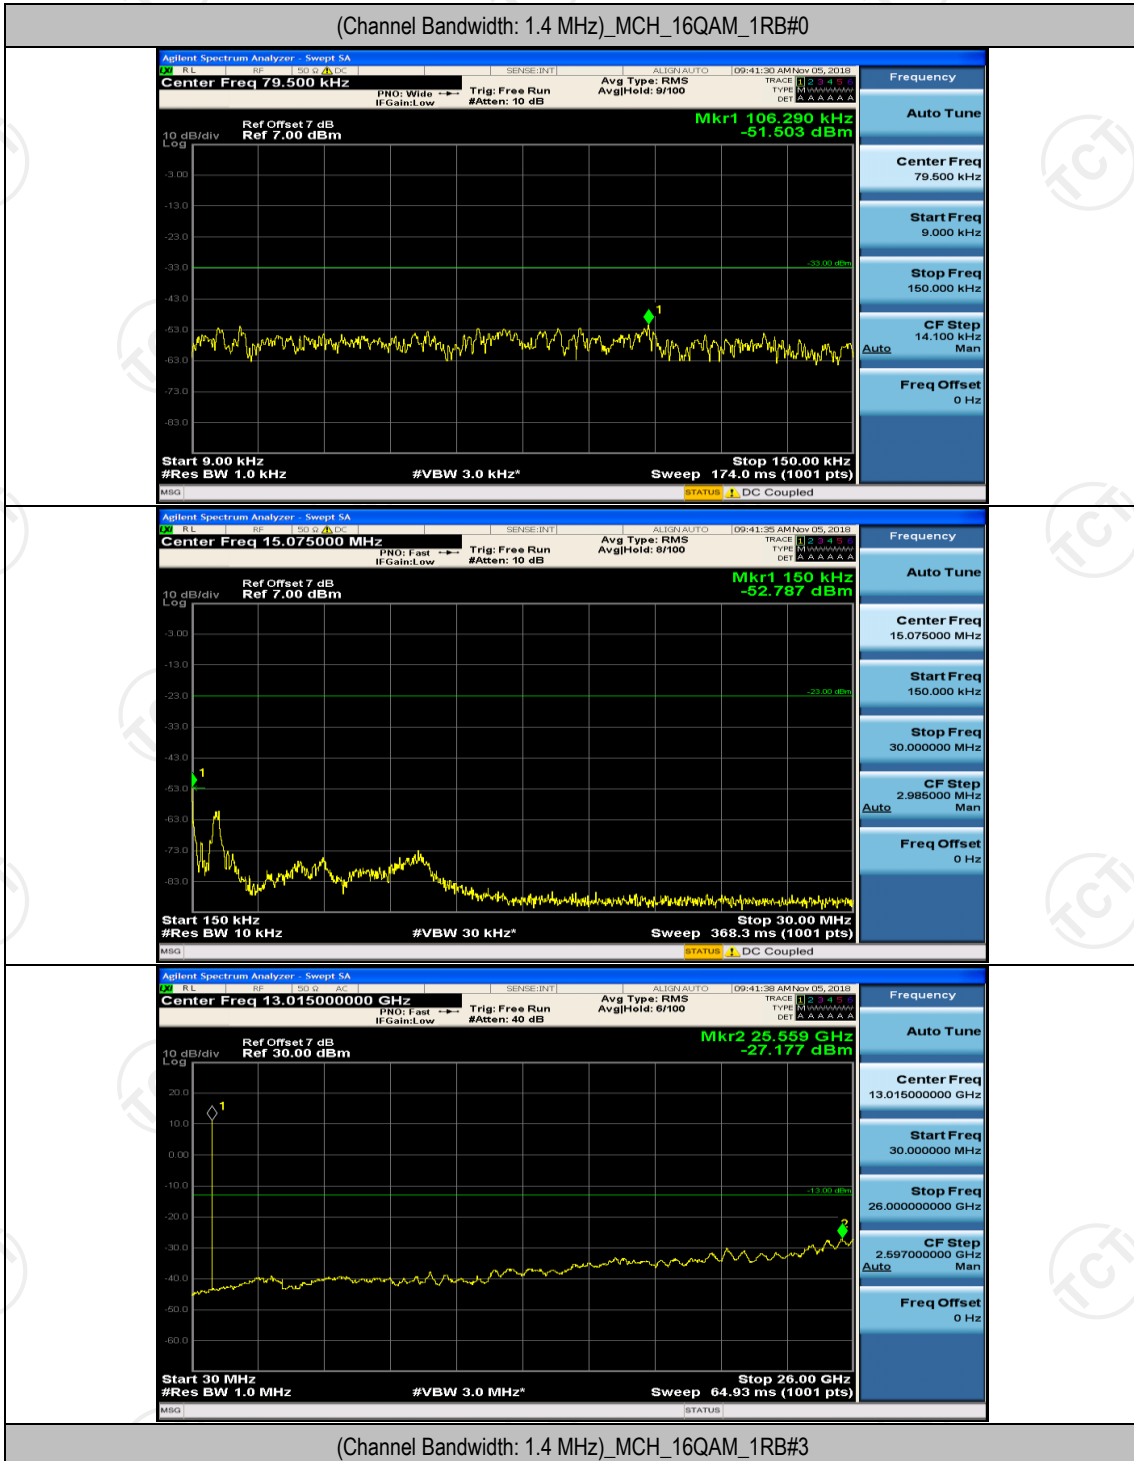

Channel Bandwidth: 10 MHz_HCH_16QAM_25RB#12

Channel Bandwidth: 10 MHz_HCH_16QAM_25RB#25

Channel Bandwidth: 10 MHz_HCH_16QAM_50RB#0

Appendix E: Conducted Spurious Emission

Test Graphs

Channel Bandwidth: 1.4 MHz

(Channel Bandwidth: 1.4 MHz)_LCH_16QAM_1RB#0

(Channel Bandwidth: 1.4 MHz)_LCH_16QAM_1RB#3

(Channel Bandwidth: 1.4 MHz)_MCH_16QAM_1RB#0

(Channel Bandwidth: 1.4 MHz)_MCH_16QAM_1RB#3

(Channel Bandwidth: 1.4 MHz)_HCH_16QAM_1RB#0

(Channel Bandwidth: 1.4 MHz)_HCH_16QAM_1RB#3