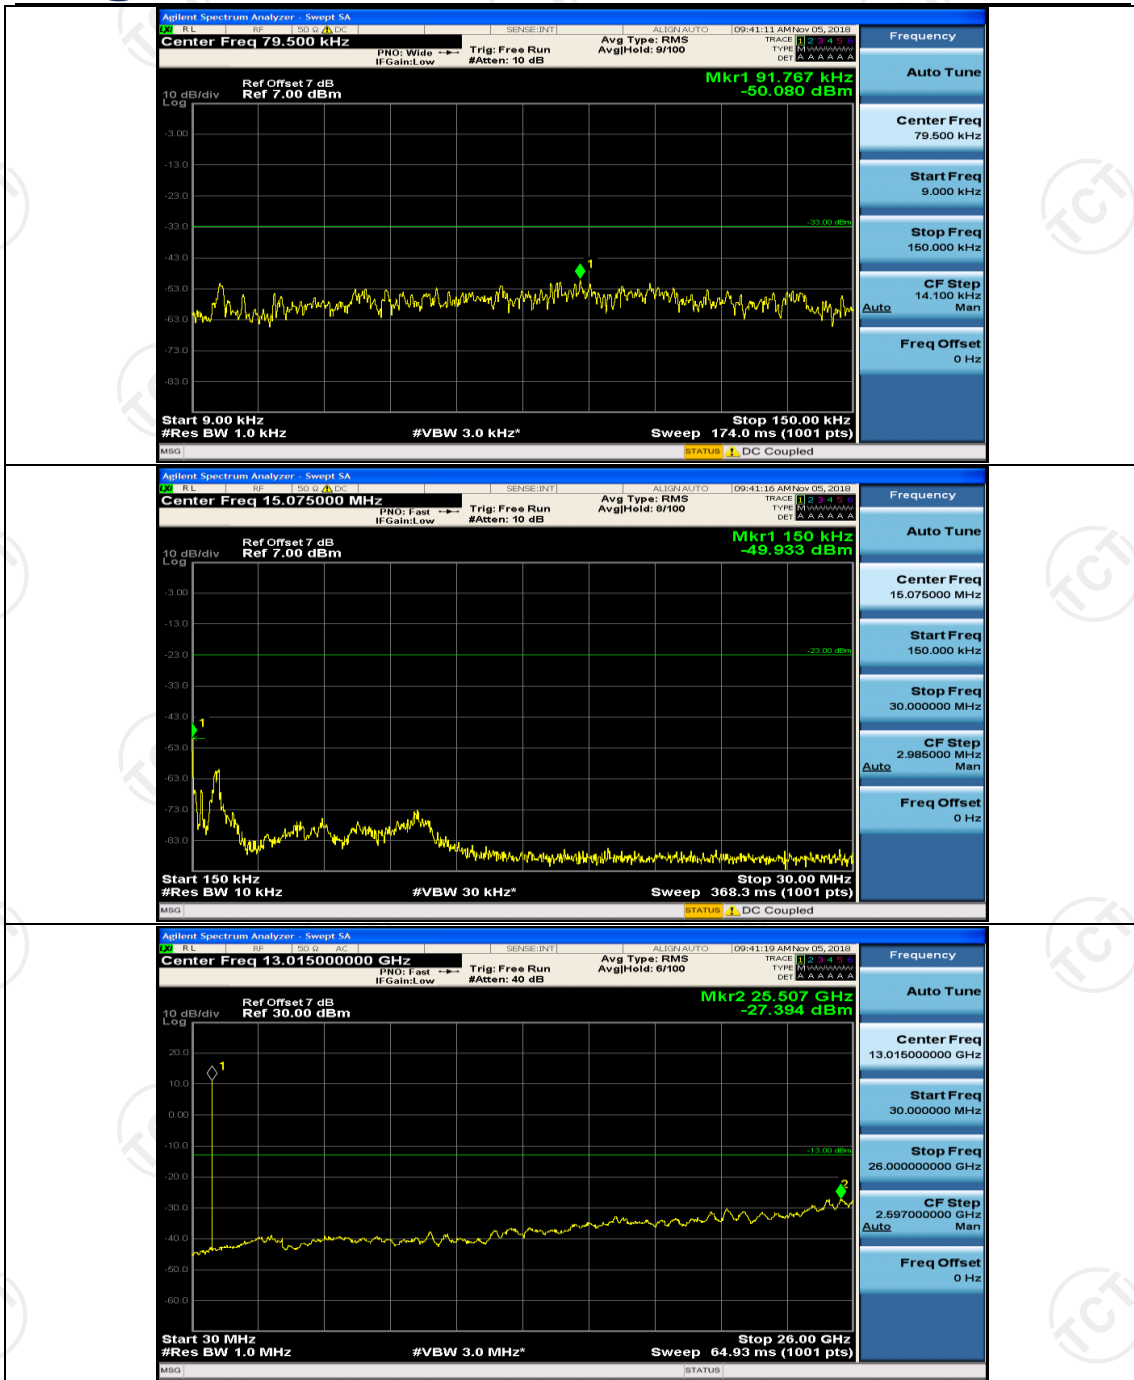

Channel Bandwidth: 10 MHz_HCH_QPSK_1RB#49

Channel Bandwidth: 10 MHz_HCH_16QAM_1RB#0

Channel Bandwidth: 10 MHz_HCH_16QAM_1RB#24

Channel Bandwidth: 10 MHz_HCH_16QAM_1RB#49

Channel Bandwidth: 10 MHz_HCH_16QAM_25RB#0

Channel Bandwidth: 10 MHz_HCH_16QAM_25RB#12

Channel Bandwidth: 10 MHz_HCH_16QAM_25RB#25

Channel Bandwidth: 10 MHz_HCH_16QAM_50RB#0

Appendix E: Conducted Spurious Emission

Test Graphs

Channel Bandwidth: 1.4 MHz

(Channel Bandwidth: 1.4 MHz)_LCH_16QAM_1RB#0

(Channel Bandwidth: 1.4 MHz)_LCH_16QAM_1RB#3

(Channel Bandwidth: 1.4 MHz)_MCH_16QAM_1RB#0

(Channel Bandwidth: 1.4 MHz)_MCH_16QAM_1RB#3

(Channel Bandwidth: 1.4 MHz)_HCH_16QAM_1RB#0