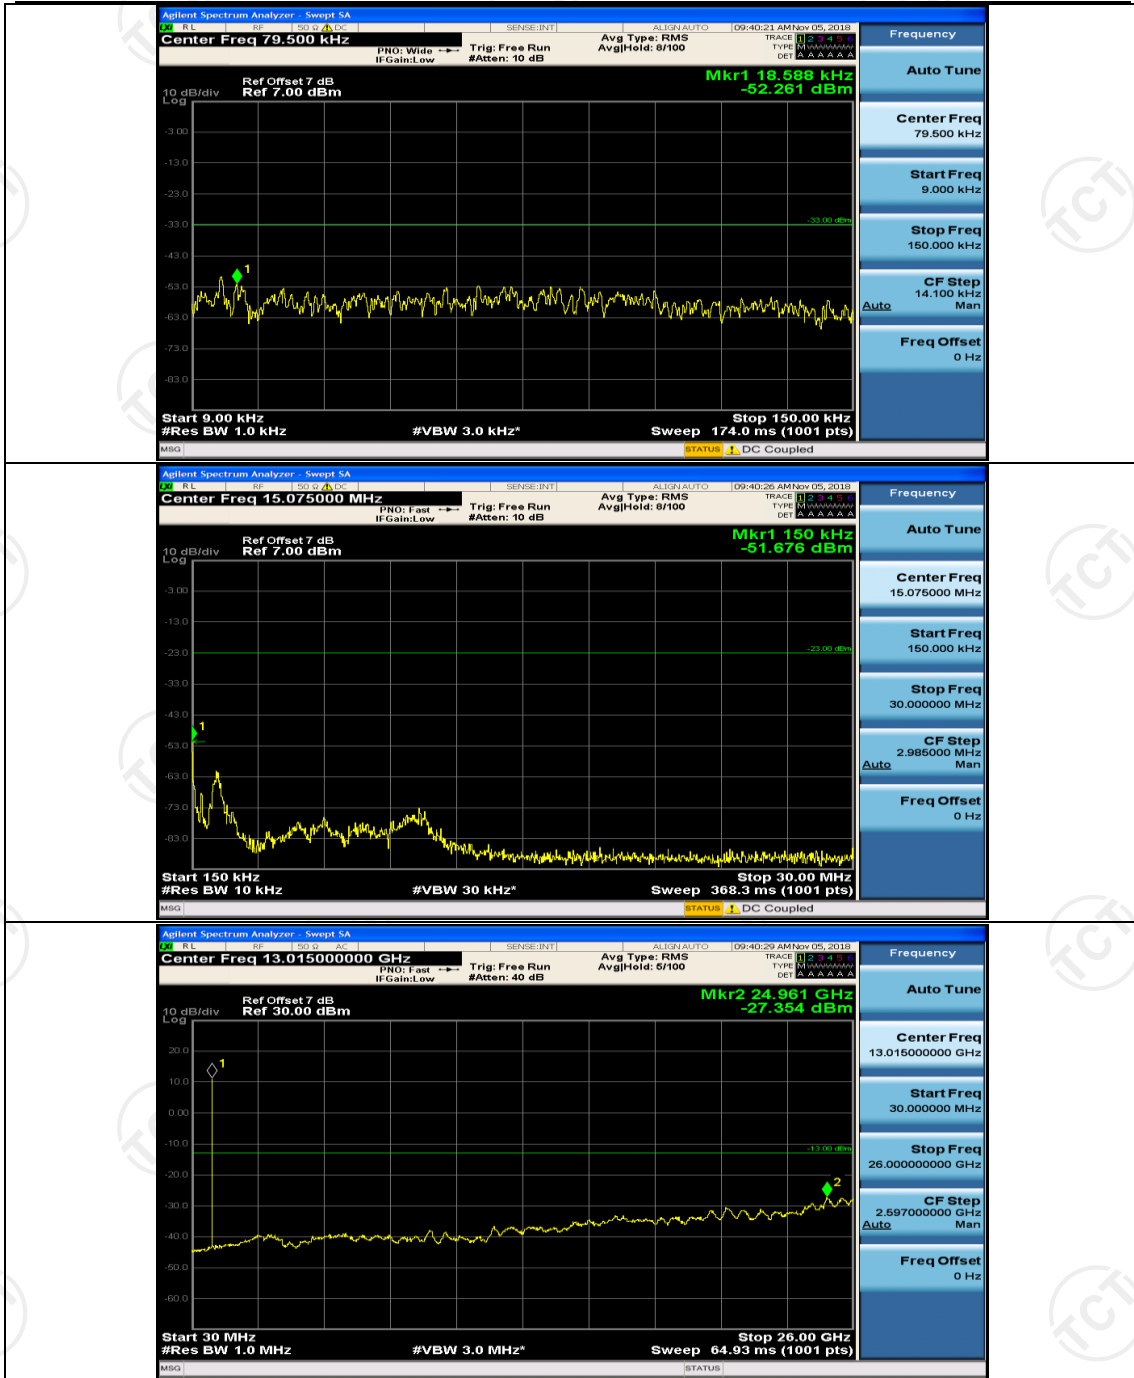

Channel Bandwidth: 10 MHz_HCH_16QAM_25RB#12

Channel Bandwidth: 10 MHz_HCH_16QAM_25RB#25

Channel Bandwidth: 10 MHz_HCH_16QAM_50RB#0

Appendix E: Conducted Spurious Emission

Test Graphs

Channel Bandwidth: 1.4 MHz

(Channel Bandwidth: 1.4 MHz)_LCH_16QAM_1RB#0

(Channel Bandwidth: 1.4 MHz)_LCH_16QAM_1RB#3

(Channel Bandwidth: 1.4 MHz)_MCH_16QAM_1RB#0

(Channel Bandwidth: 1.4 MHz)_MCH_16QAM_1RB#3

(Channel Bandwidth: 1.4 MHz)_HCH_16QAM_1RB#0