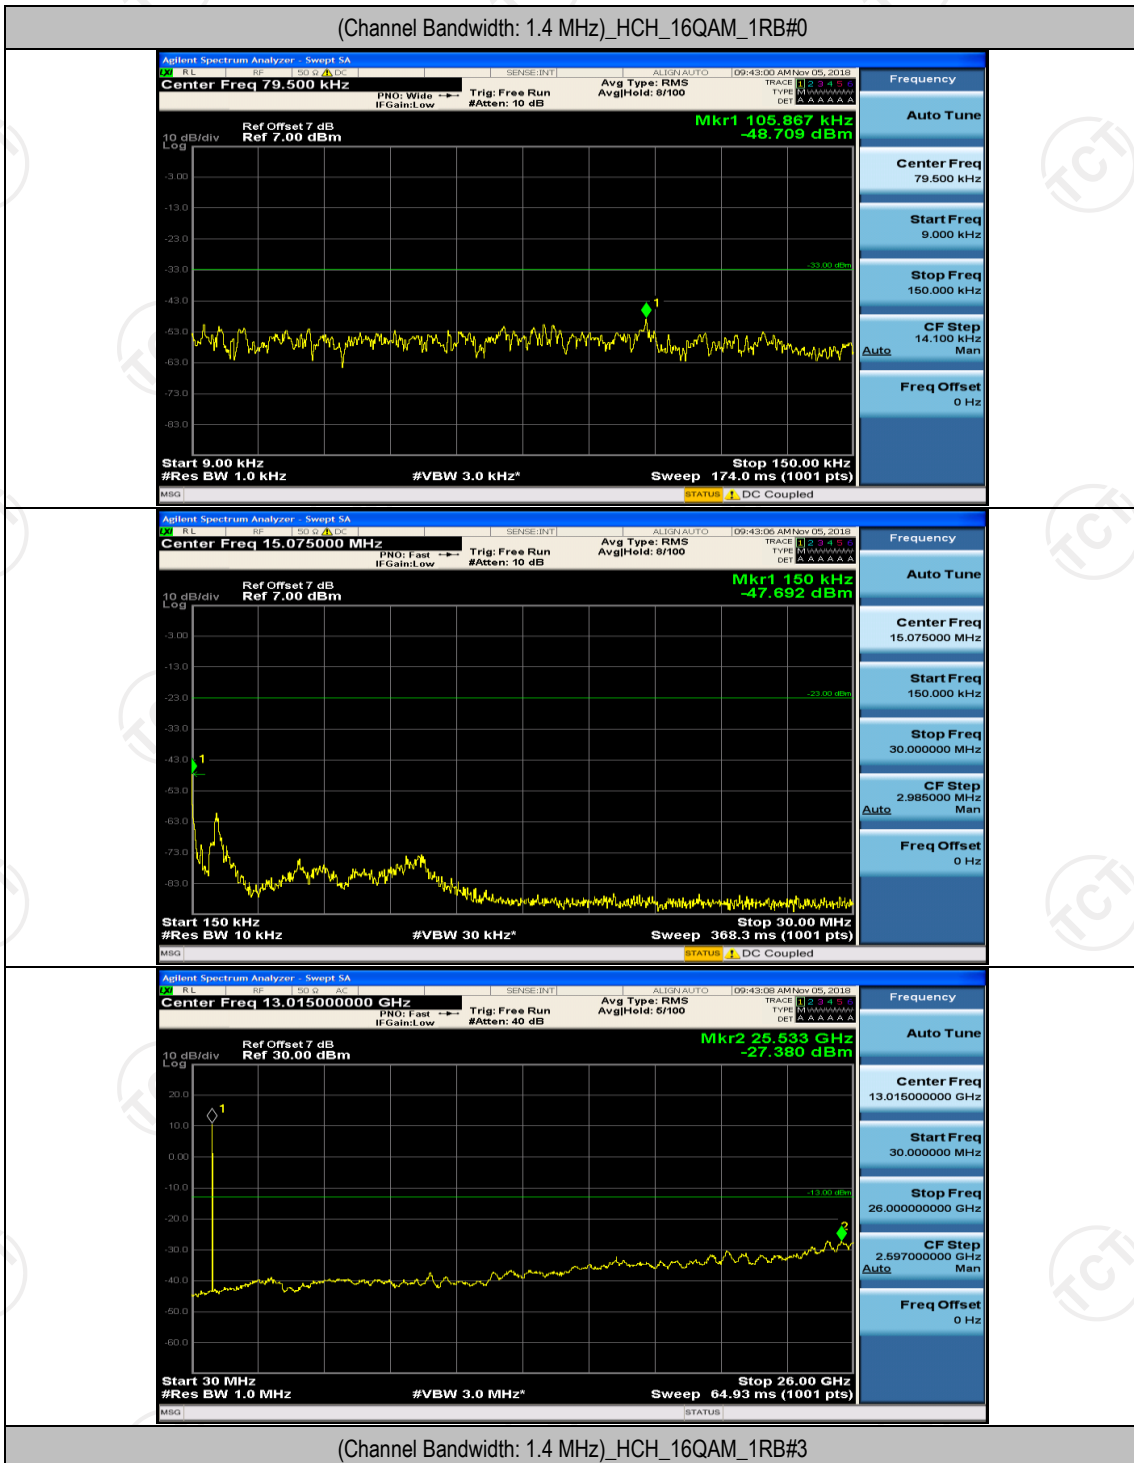

Channel Bandwidth: 10 MHz_HCH_16QAM_25RB#12

Channel Bandwidth: 10 MHz_HCH_16QAM_25RB#25

Channel Bandwidth: 10 MHz_HCH_16QAM_50RB#0

Appendix E: Conducted Spurious Emission

Test Graphs

Channel Bandwidth: 1.4 MHz

(Channel Bandwidth: 1.4 MHz)_LCH_16QAM_1RB#0

(Channel Bandwidth: 1.4 MHz)_LCH_16QAM_1RB#3

(Channel Bandwidth: 1.4 MHz)_MCH_16QAM_1RB#0

(Channel Bandwidth: 1.4 MHz)_MCH_16QAM_1RB#3

(Channel Bandwidth: 1.4 MHz)_HCH_16QAM_1RB#0

(Channel Bandwidth: 1.4 MHz)_HCH_16QAM_1RB#3