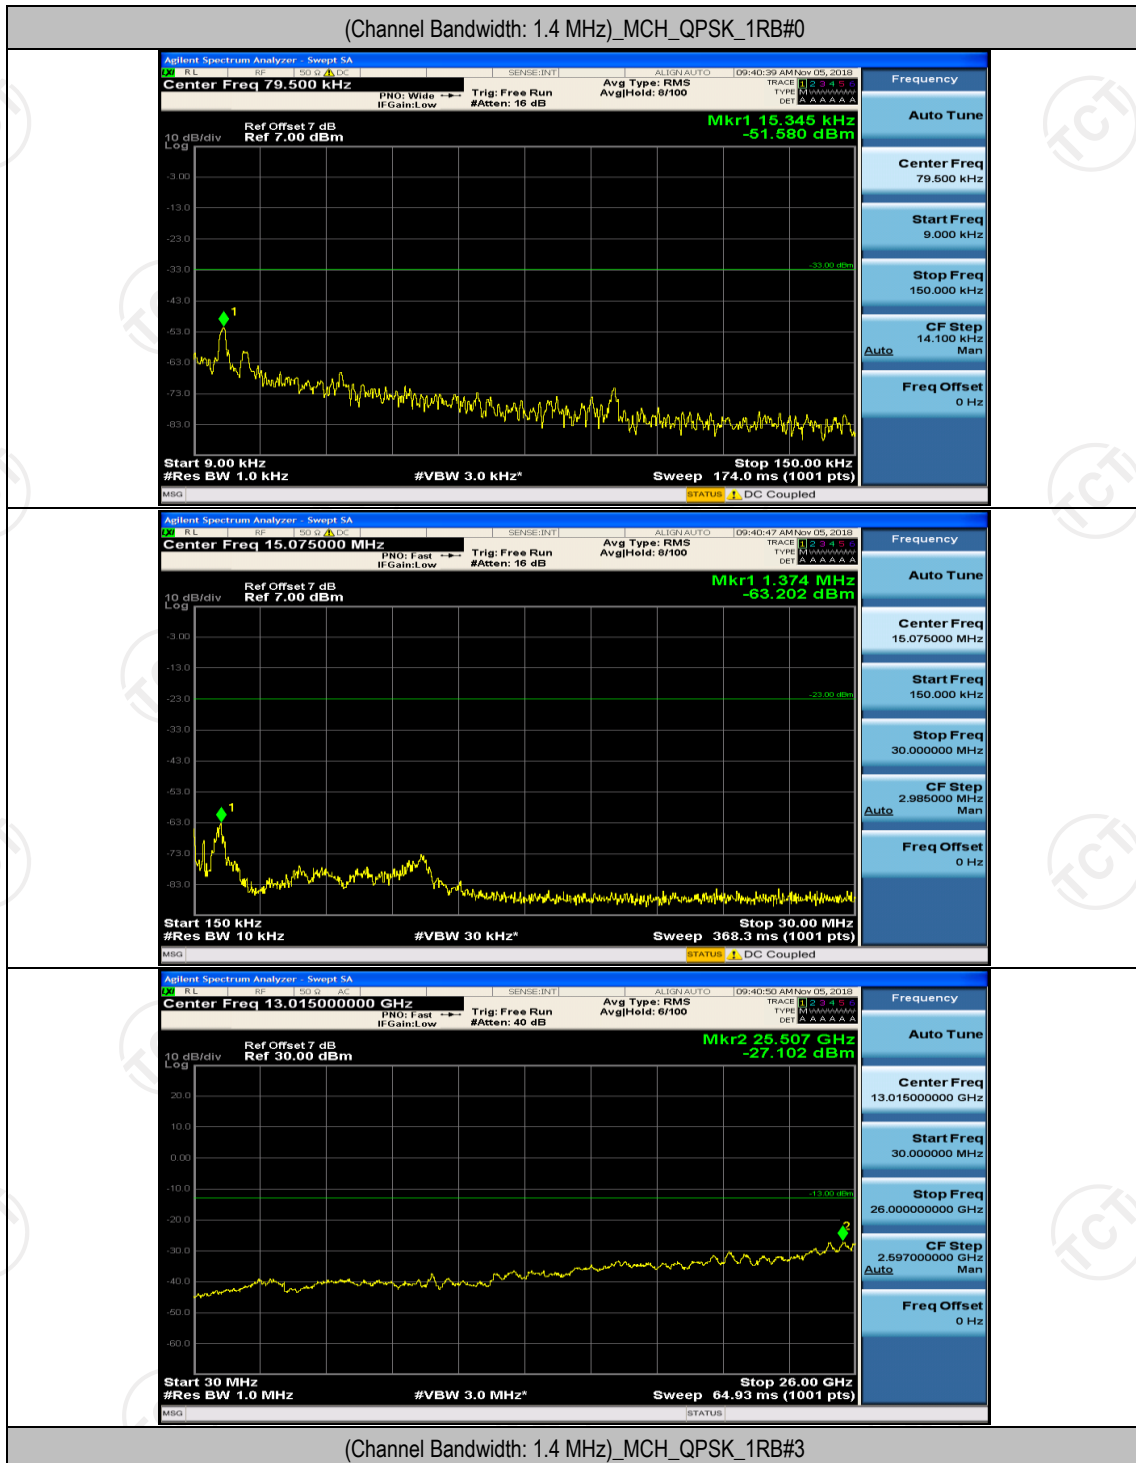

Channel Bandwidth: 10 MHz_HCH_16QAM_25RB#12

Channel Bandwidth: 10 MHz_HCH_16QAM_25RB#25

Channel Bandwidth: 10 MHz_HCH_16QAM_50RB#0

Appendix E: Conducted Spurious Emission

Test Graphs

Channel Bandwidth: 1.4 MHz