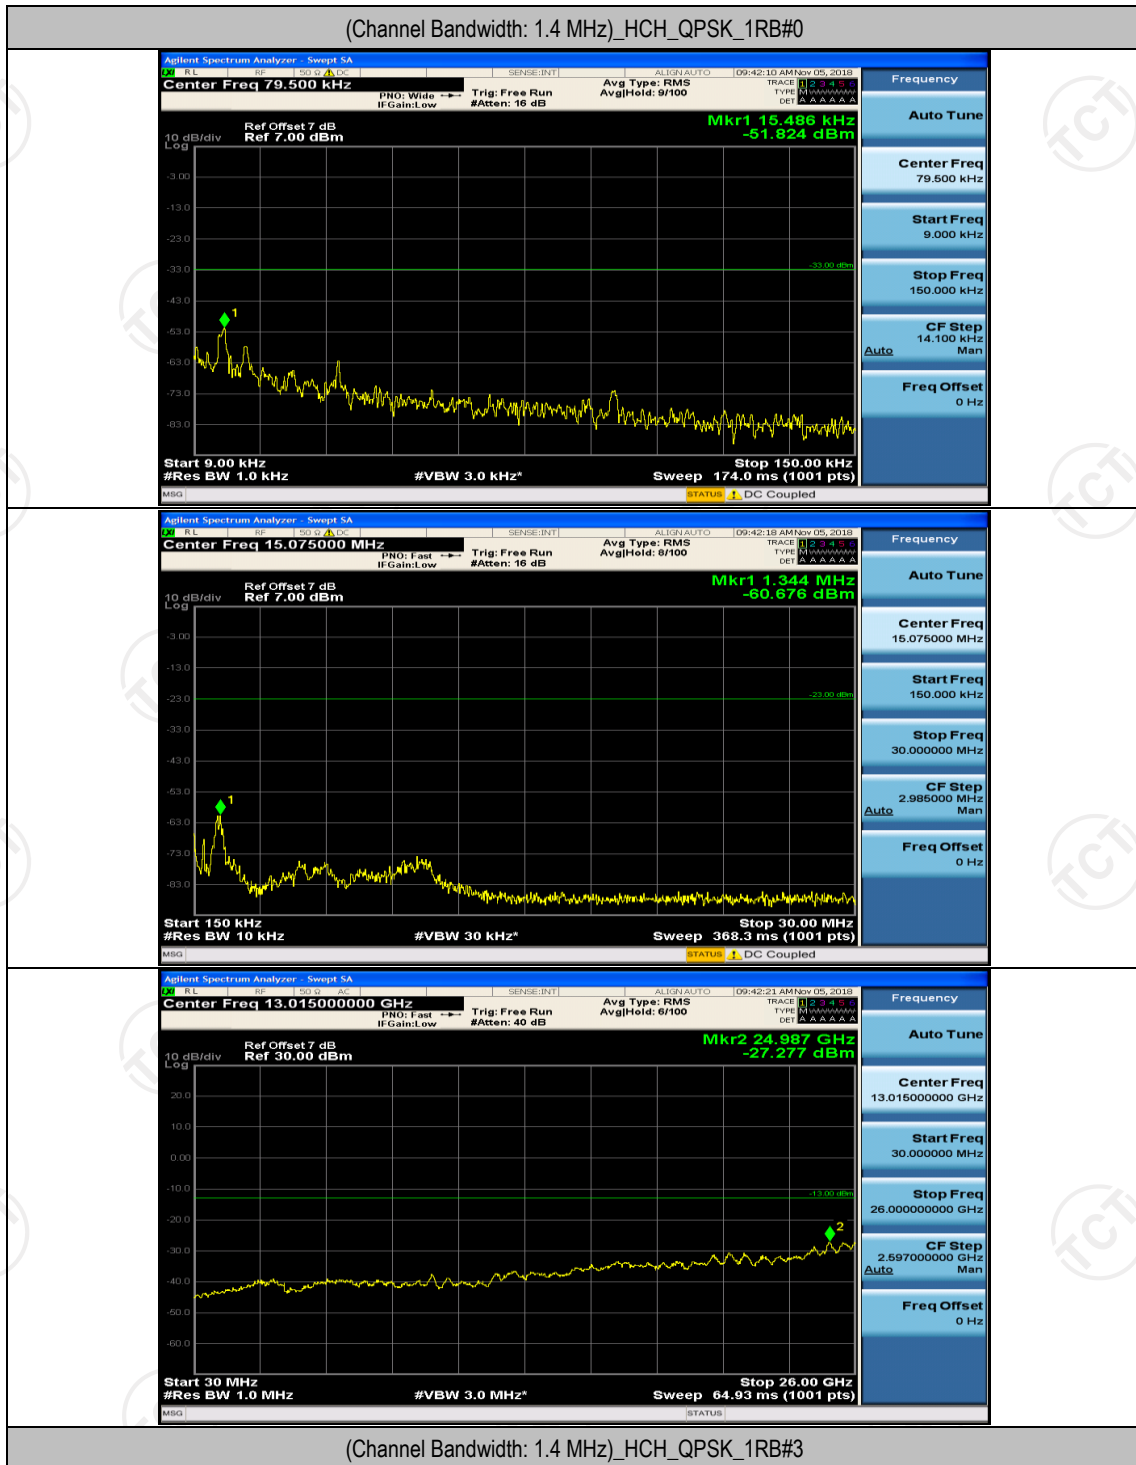

Channel Bandwidth: 10 MHz_HCH_16QAM_25RB#12

Channel Bandwidth: 10 MHz_HCH_16QAM_25RB#25

Channel Bandwidth: 10 MHz_HCH_16QAM_50RB#0

Appendix E: Conducted Spurious Emission

Test Graphs

Channel Bandwidth: 1.4 MHz