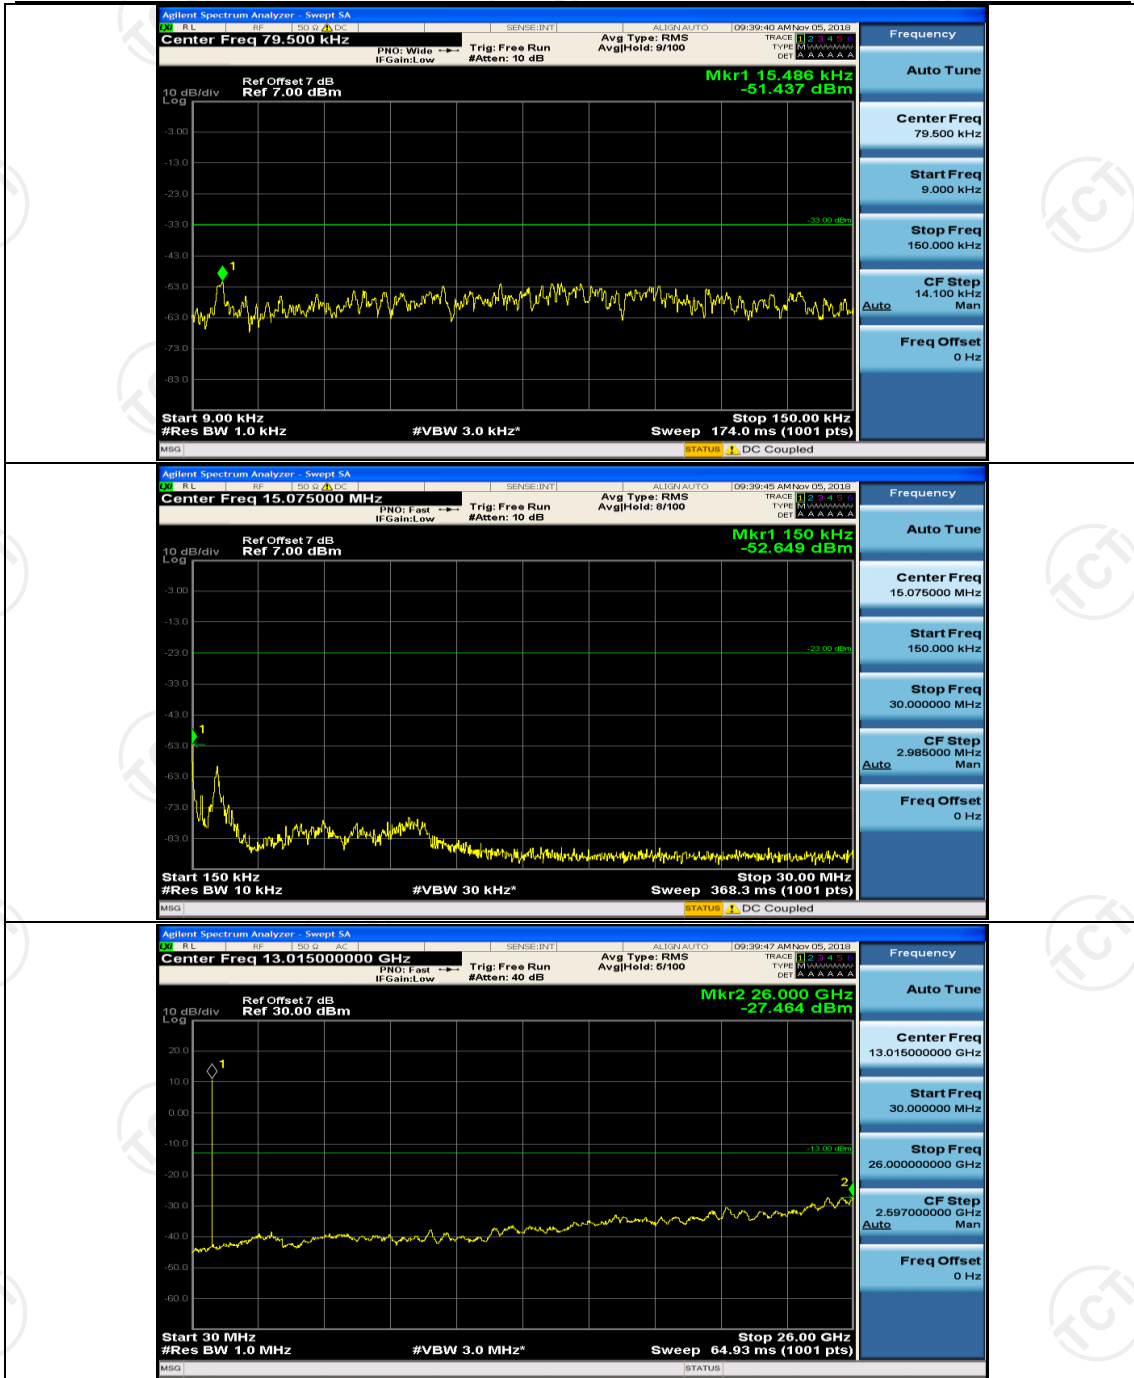

Channel Bandwidth: 10 MHz_HCH_QPSK_1RB#49

Channel Bandwidth: 10 MHz_HCH_16QAM_1RB#0

Channel Bandwidth: 10 MHz_HCH_16QAM_1RB#24

Channel Bandwidth: 10 MHz_HCH_16QAM_1RB#49

Channel Bandwidth: 10 MHz_HCH_16QAM_25RB#0

Channel Bandwidth: 10 MHz_HCH_16QAM_25RB#12

Channel Bandwidth: 10 MHz_HCH_16QAM_25RB#25

Channel Bandwidth: 10 MHz_HCH_16QAM_50RB#0

Appendix E: Conducted Spurious Emission

Test Graphs

Channel Bandwidth: 1.4 MHz

(Channel Bandwidth: 1.4 MHz)_LCH_16QAM_1RB#0

(Channel Bandwidth: 1.4 MHz)_LCH_16QAM_1RB#3

(Channel Bandwidth: 1.4 MHz)_MCH_16QAM_1RB#0

(Channel Bandwidth: 1.4 MHz)_MCH_16QAM_1RB#3

(Channel Bandwidth: 1.4 MHz)_HCH_16QAM_1RB#0