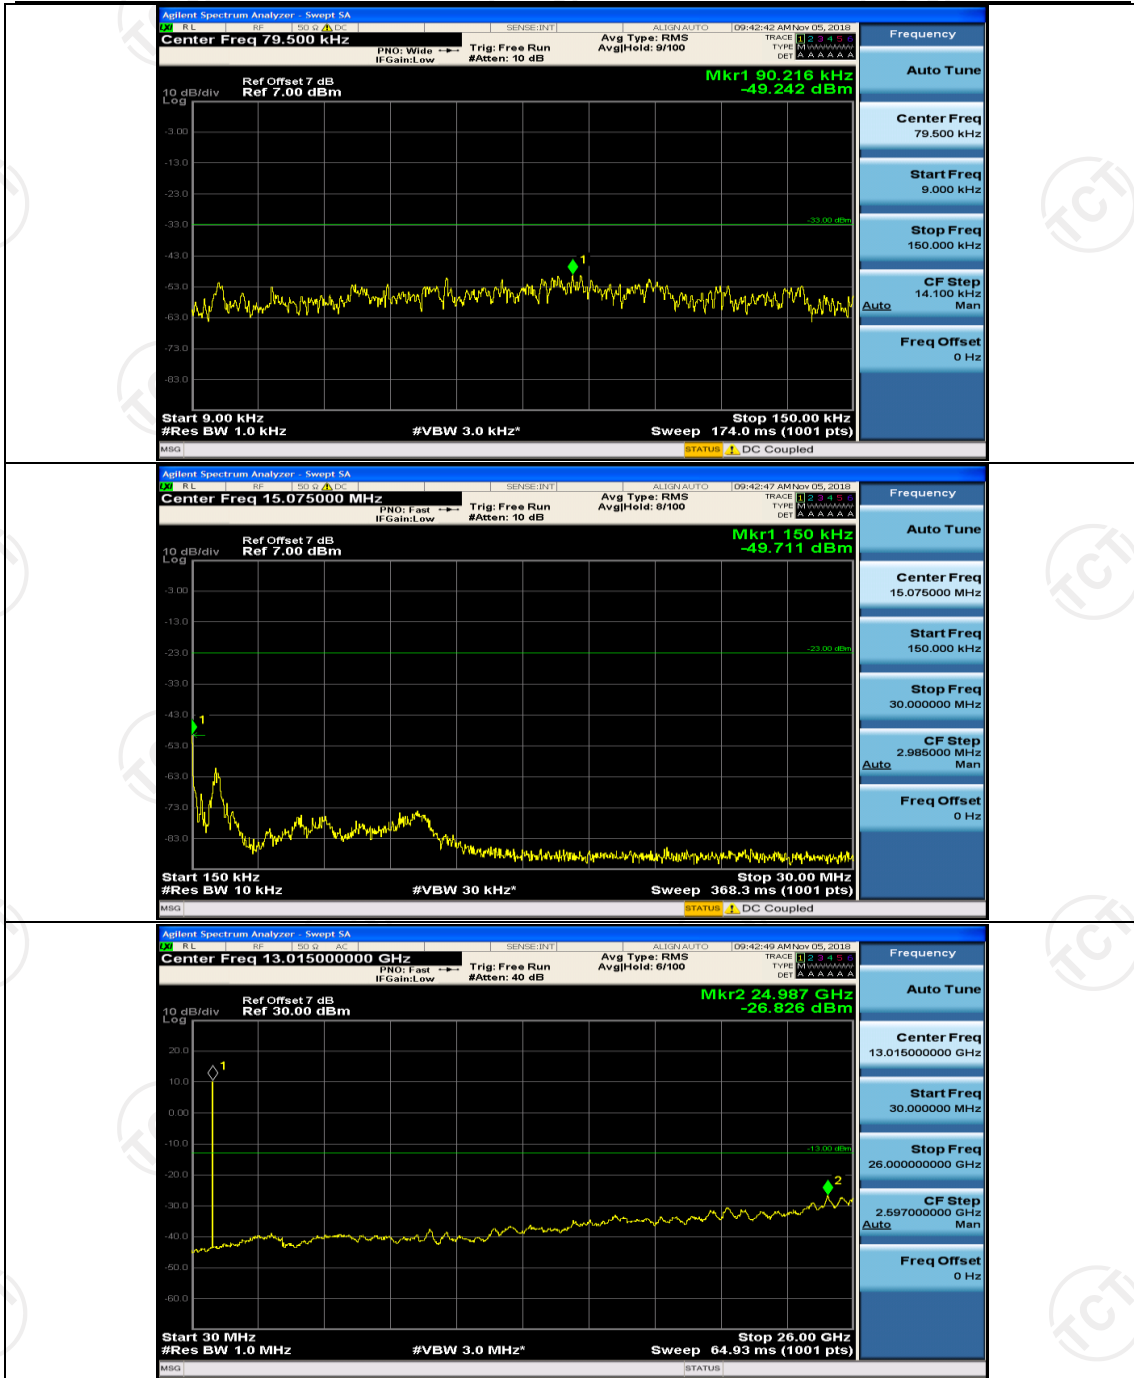

Channel Bandwidth: 10 MHz_HCH_QPSK_1RB#49

Channel Bandwidth: 10 MHz_HCH_16QAM_1RB#0

Channel Bandwidth: 10 MHz_HCH_16QAM_1RB#24

Channel Bandwidth: 10 MHz_HCH_16QAM_1RB#49

Channel Bandwidth: 10 MHz_HCH_16QAM_25RB#0

Channel Bandwidth: 10 MHz_HCH_16QAM_25RB#12

Channel Bandwidth: 10 MHz_HCH_16QAM_25RB#25

Channel Bandwidth: 10 MHz_HCH_16QAM_50RB#0

Appendix E: Conducted Spurious Emission

Test Graphs

Channel Bandwidth: 1.4 MHz

(Channel Bandwidth: 1.4 MHz)_LCH_16QAM_1RB#0

(Channel Bandwidth: 1.4 MHz)_LCH_16QAM_1RB#3

(Channel Bandwidth: 1.4 MHz)_MCH_16QAM_1RB#0

(Channel Bandwidth: 1.4 MHz)_MCH_16QAM_1RB#3

(Channel Bandwidth: 1.4 MHz)_HCH_16QAM_1RB#0