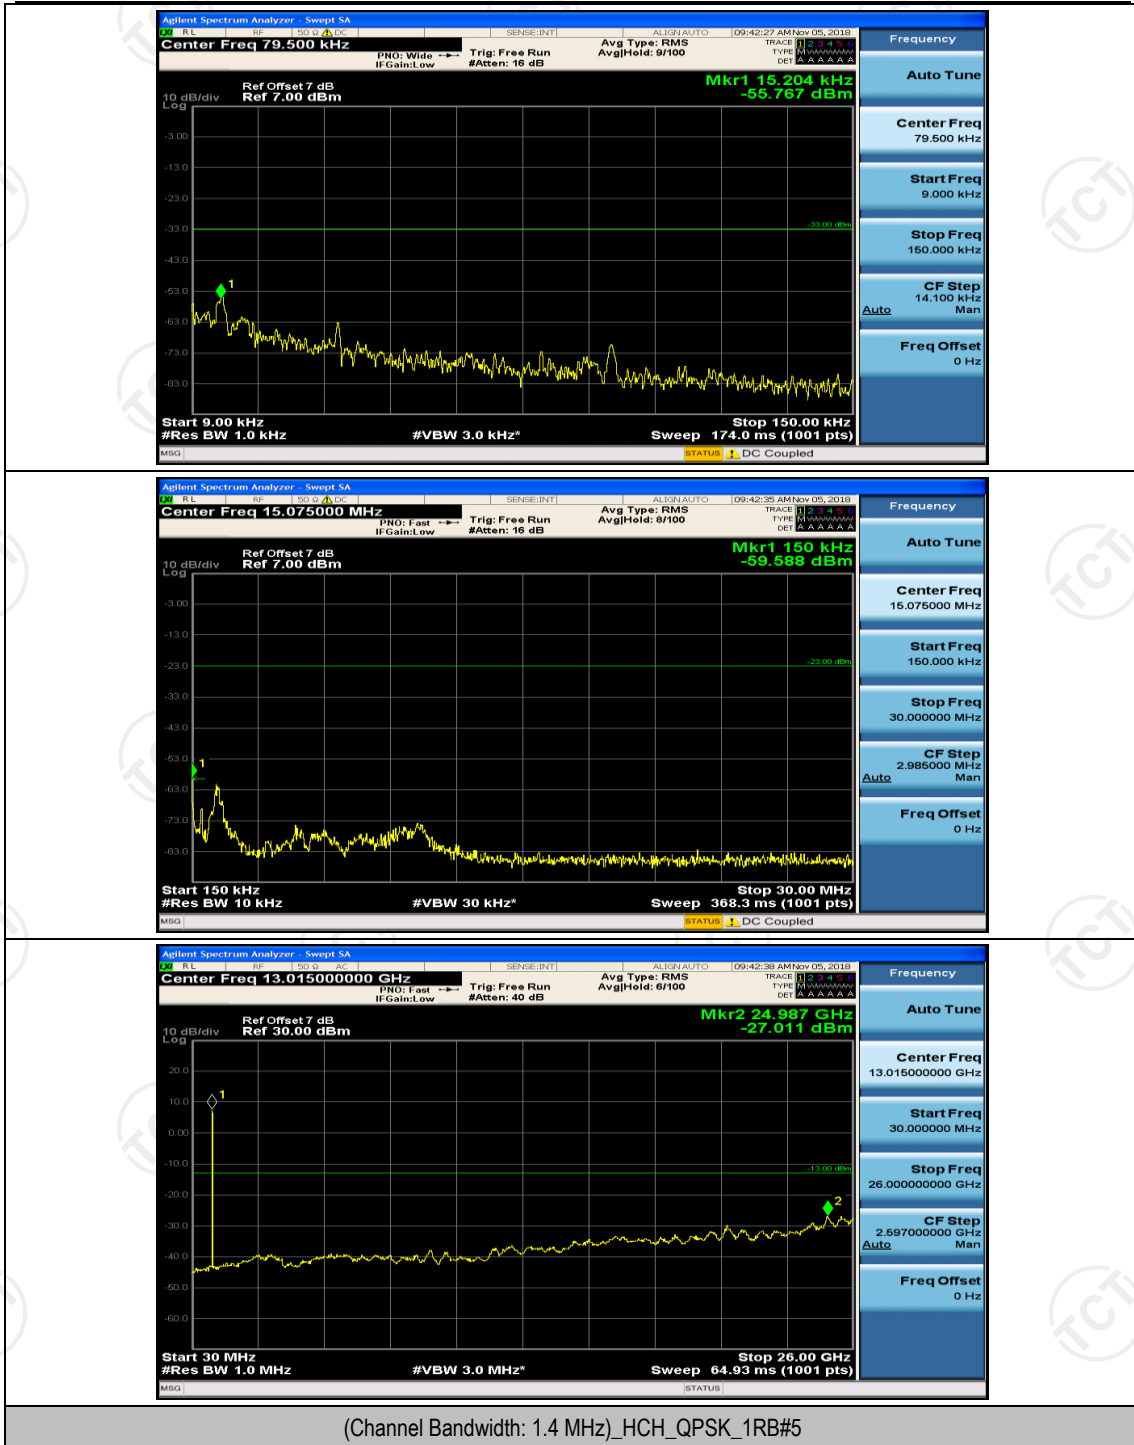

Channel Bandwidth: 10 MHz_HCH_16QAM_25RB#12

Channel Bandwidth: 10 MHz_HCH_16QAM_25RB#25

Channel Bandwidth: 10 MHz_HCH_16QAM_50RB#0

Appendix E: Conducted Spurious Emission

Test Graphs

Channel Bandwidth: 1.4 MHz