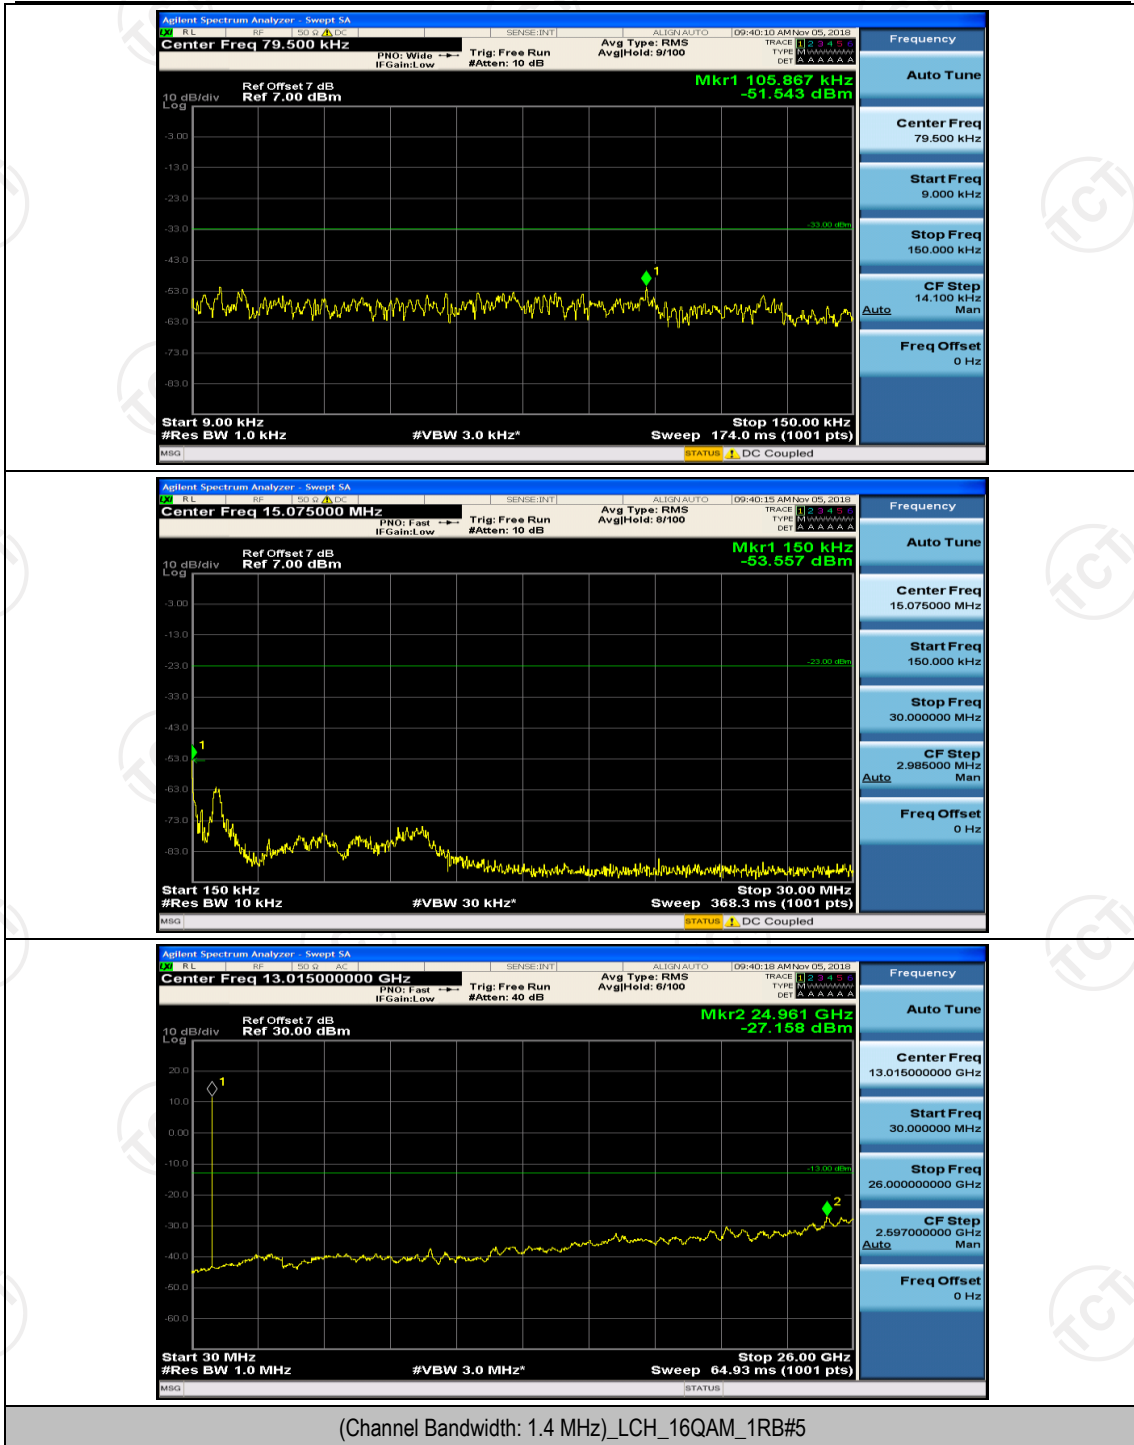

Channel Bandwidth: 10 MHz_HCH_16QAM_25RB#12

Channel Bandwidth: 10 MHz_HCH_16QAM_25RB#25

Channel Bandwidth: 10 MHz_HCH_16QAM_50RB#0

Appendix E: Conducted Spurious Emission

Test Graphs

Channel Bandwidth: 1.4 MHz

(Channel Bandwidth: 1.4 MHz)_LCH_16QAM_1RB#0

(Channel Bandwidth: 1.4 MHz)_LCH_16QAM_1RB#3

(Channel Bandwidth: 1.4 MHz)_MCH_16QAM_1RB#0

(Channel Bandwidth: 1.4 MHz)_MCH_16QAM_1RB#3

(Channel Bandwidth: 1.4 MHz)_HCH_16QAM_1RB#0