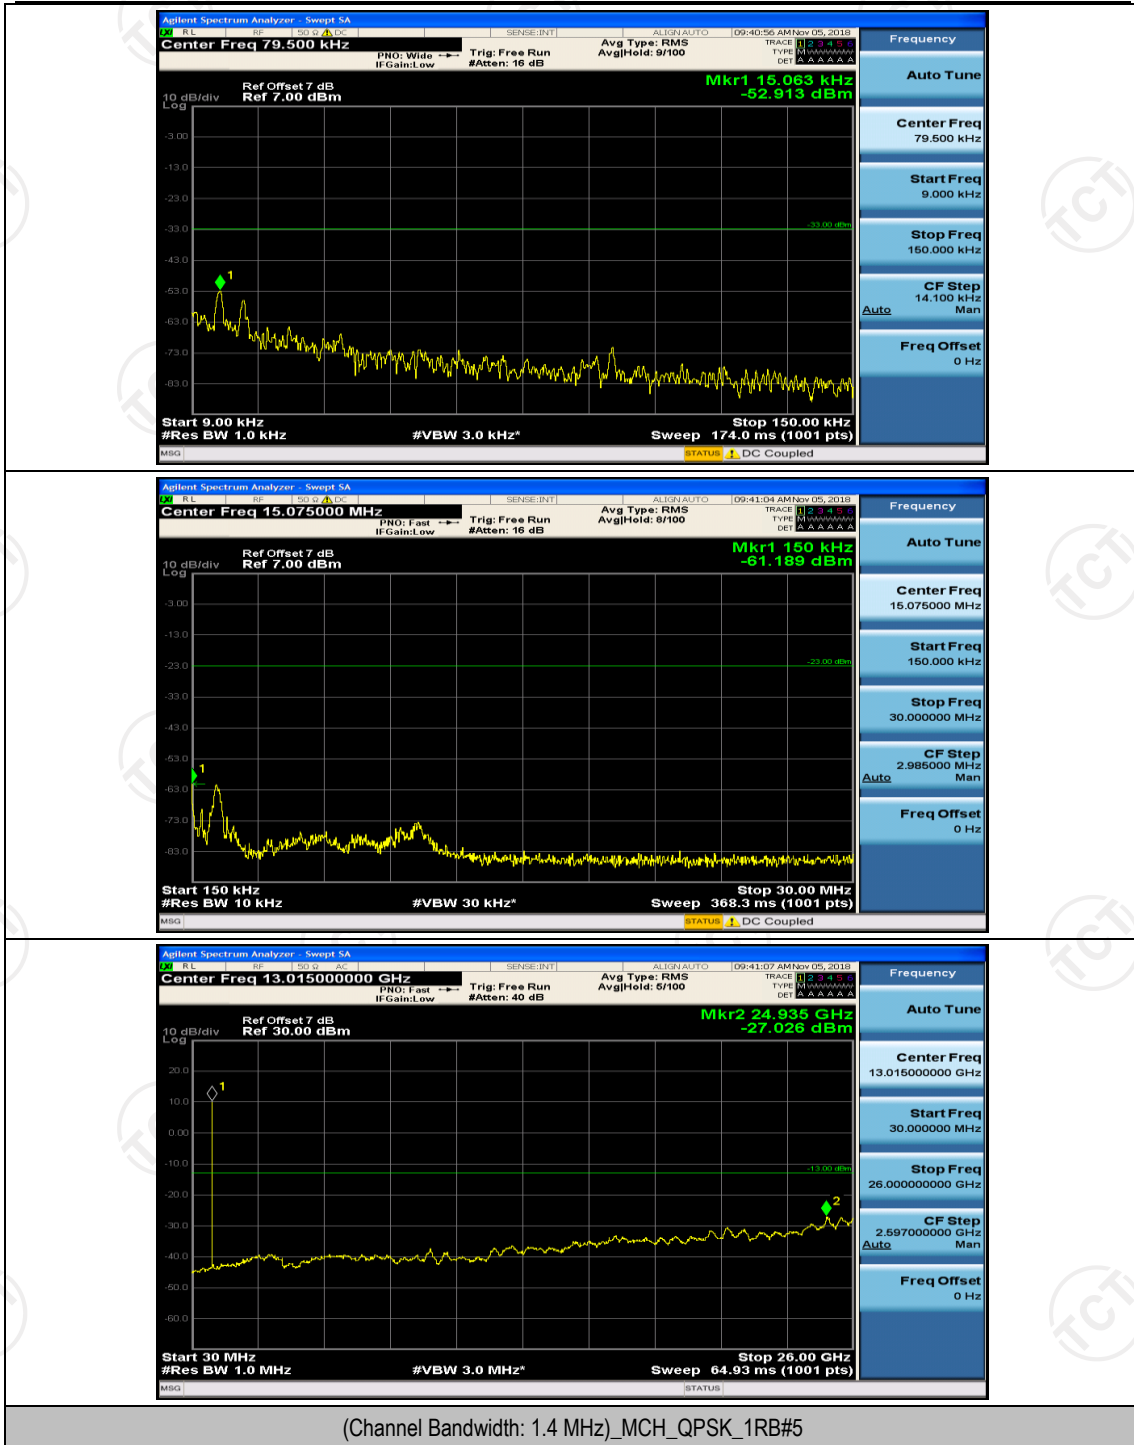

Channel Bandwidth: 10 MHz_HCH_16QAM_25RB#12

Channel Bandwidth: 10 MHz_HCH_16QAM_25RB#25

Channel Bandwidth: 10 MHz_HCH_16QAM_50RB#0

Appendix E: Conducted Spurious Emission

Test Graphs

Channel Bandwidth: 1.4 MHz