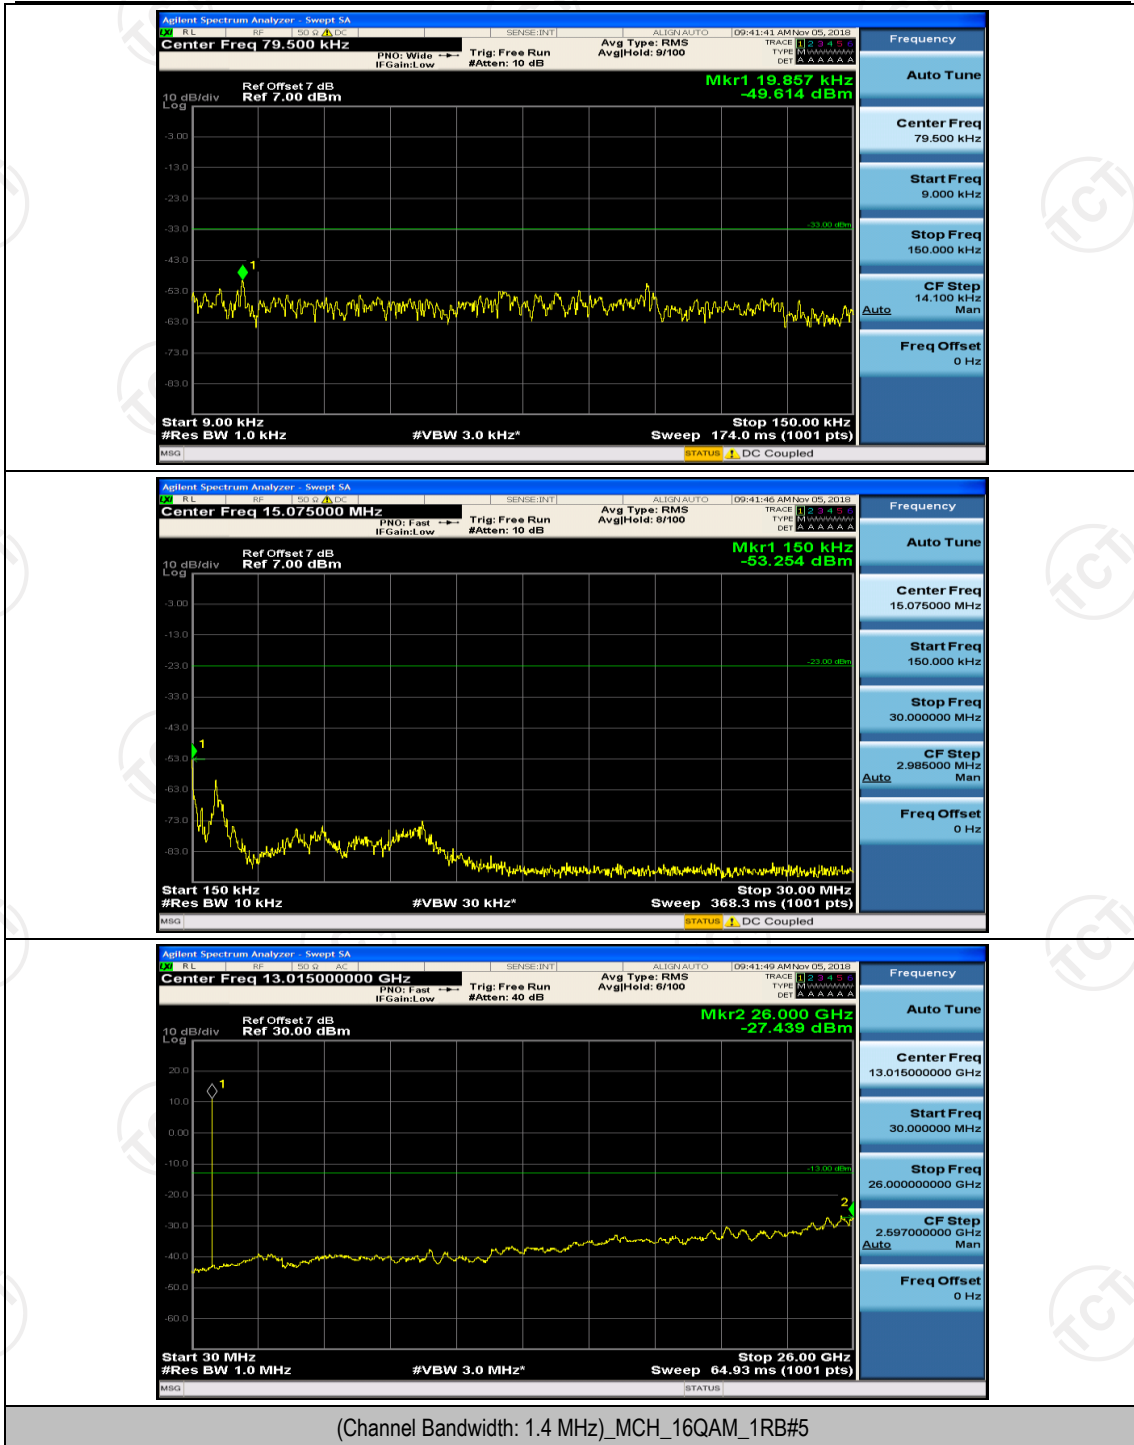

Channel Bandwidth: 10 MHz_HCH_16QAM_25RB#12

Channel Bandwidth: 10 MHz_HCH_16QAM_25RB#25

Channel Bandwidth: 10 MHz_HCH_16QAM_50RB#0

Appendix E: Conducted Spurious Emission

Test Graphs

Channel Bandwidth: 1.4 MHz

(Channel Bandwidth: 1.4 MHz)_LCH_16QAM_1RB#0

(Channel Bandwidth: 1.4 MHz)_LCH_16QAM_1RB#3

(Channel Bandwidth: 1.4 MHz)_MCH_16QAM_1RB#0

(Channel Bandwidth: 1.4 MHz)_MCH_16QAM_1RB#3

(Channel Bandwidth: 1.4 MHz)_HCH_16QAM_1RB#0

(Channel Bandwidth: 1.4 MHz)_HCH_16QAM_1RB#3