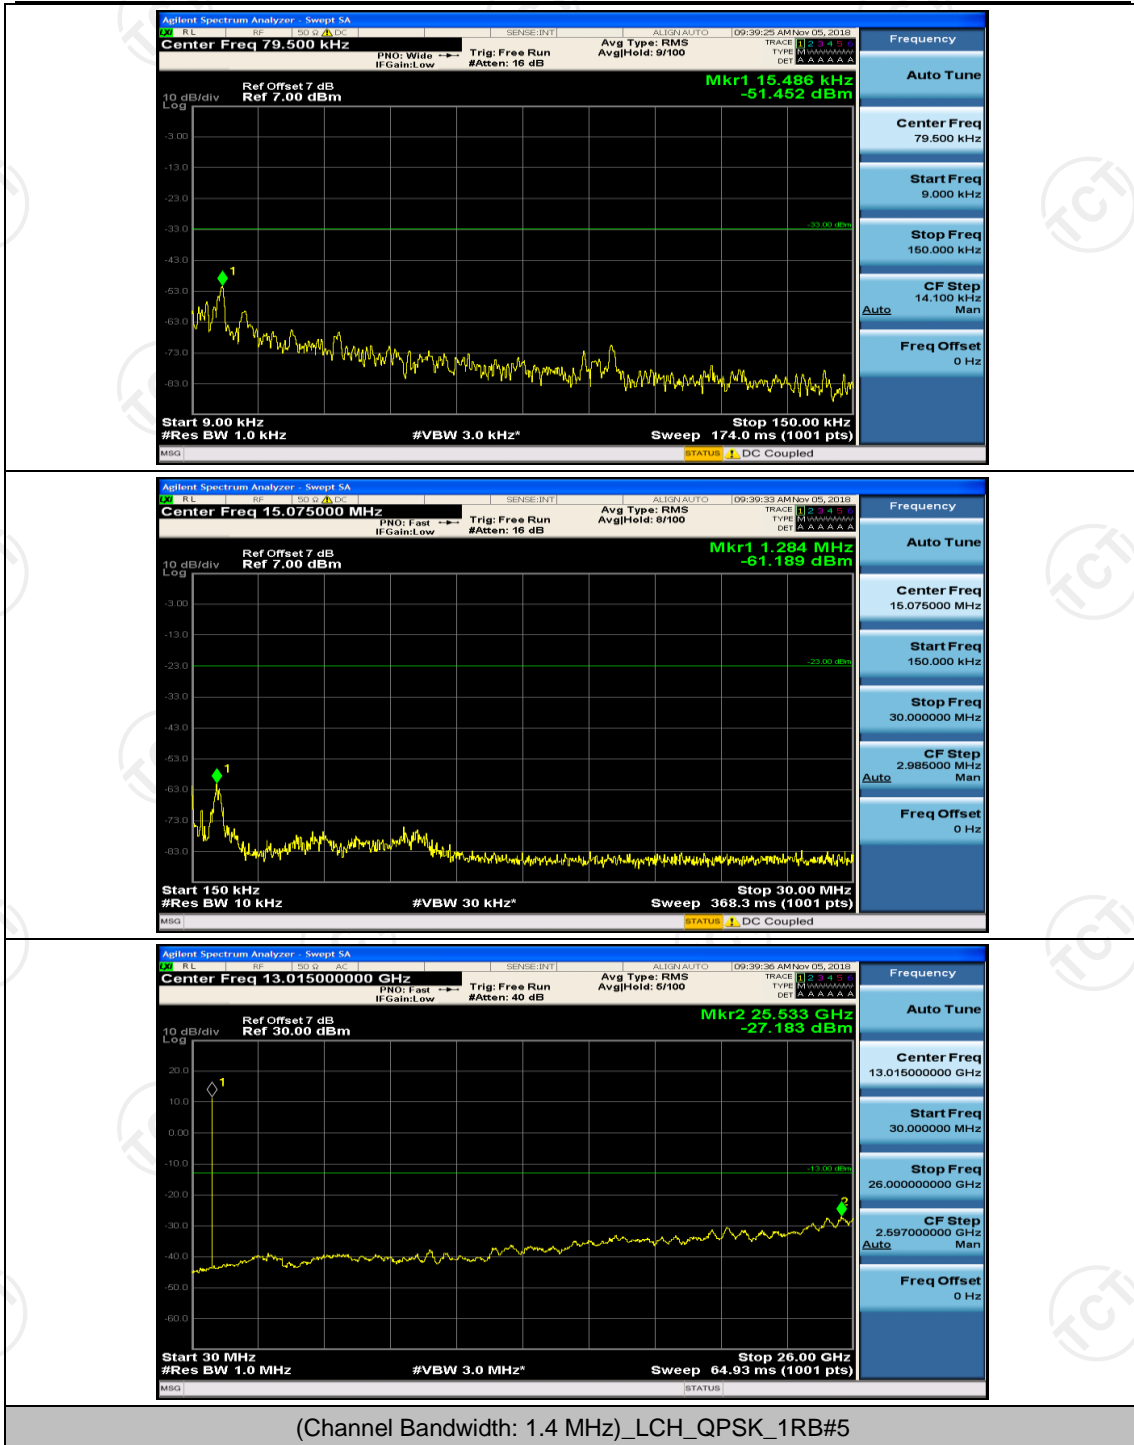

Channel Bandwidth: 10 MHz_HCH_16QAM_25RB#12

Channel Bandwidth: 10 MHz_HCH_16QAM_25RB#25

Channel Bandwidth: 10 MHz_HCH_16QAM_50RB#0

Appendix E: Conducted Spurious Emission

Test Graphs

Channel Bandwidth: 1.4 MHz