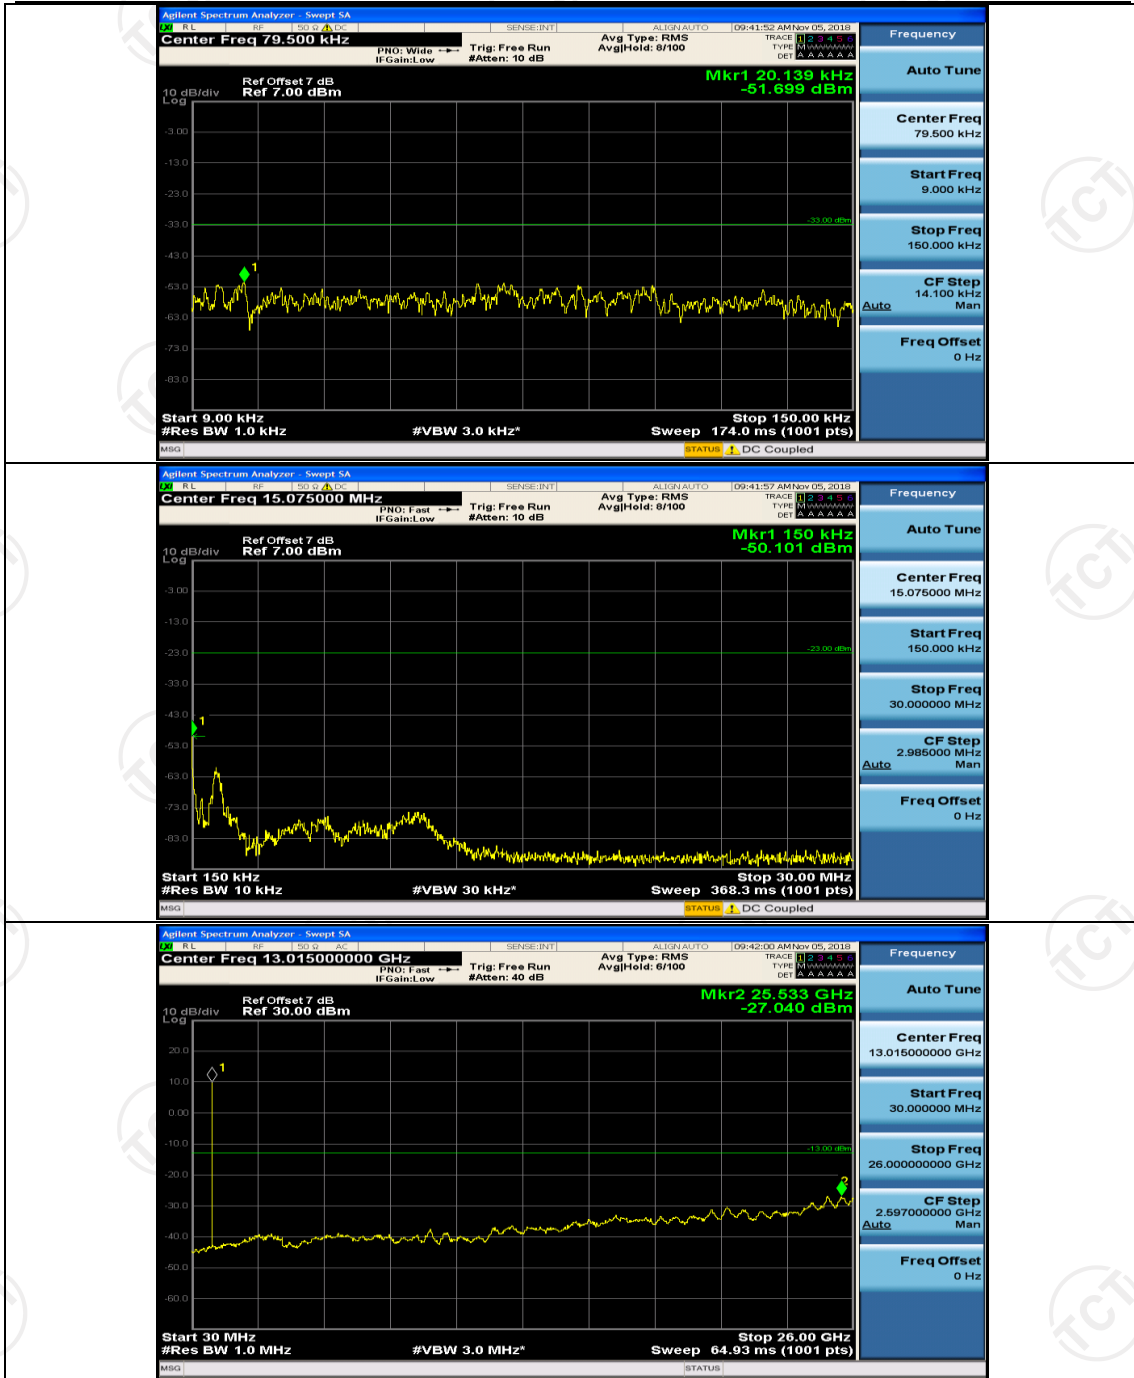

Channel Bandwidth: 10 MHz_HCH_16QAM_25RB#12

Channel Bandwidth: 10 MHz_HCH_16QAM_25RB#25

Channel Bandwidth: 10 MHz_HCH_16QAM_50RB#0

Appendix E: Conducted Spurious Emission

Test Graphs

Channel Bandwidth: 1.4 MHz

(Channel Bandwidth: 1.4 MHz)_LCH_16QAM_1RB#0

(Channel Bandwidth: 1.4 MHz)_LCH_16QAM_1RB#3

(Channel Bandwidth: 1.4 MHz)_MCH_16QAM_1RB#0

(Channel Bandwidth: 1.4 MHz)_MCH_16QAM_1RB#3

(Channel Bandwidth: 1.4 MHz)_HCH_16QAM_1RB#0

(Channel Bandwidth: 1.4 MHz)_HCH_16QAM_1RB#3