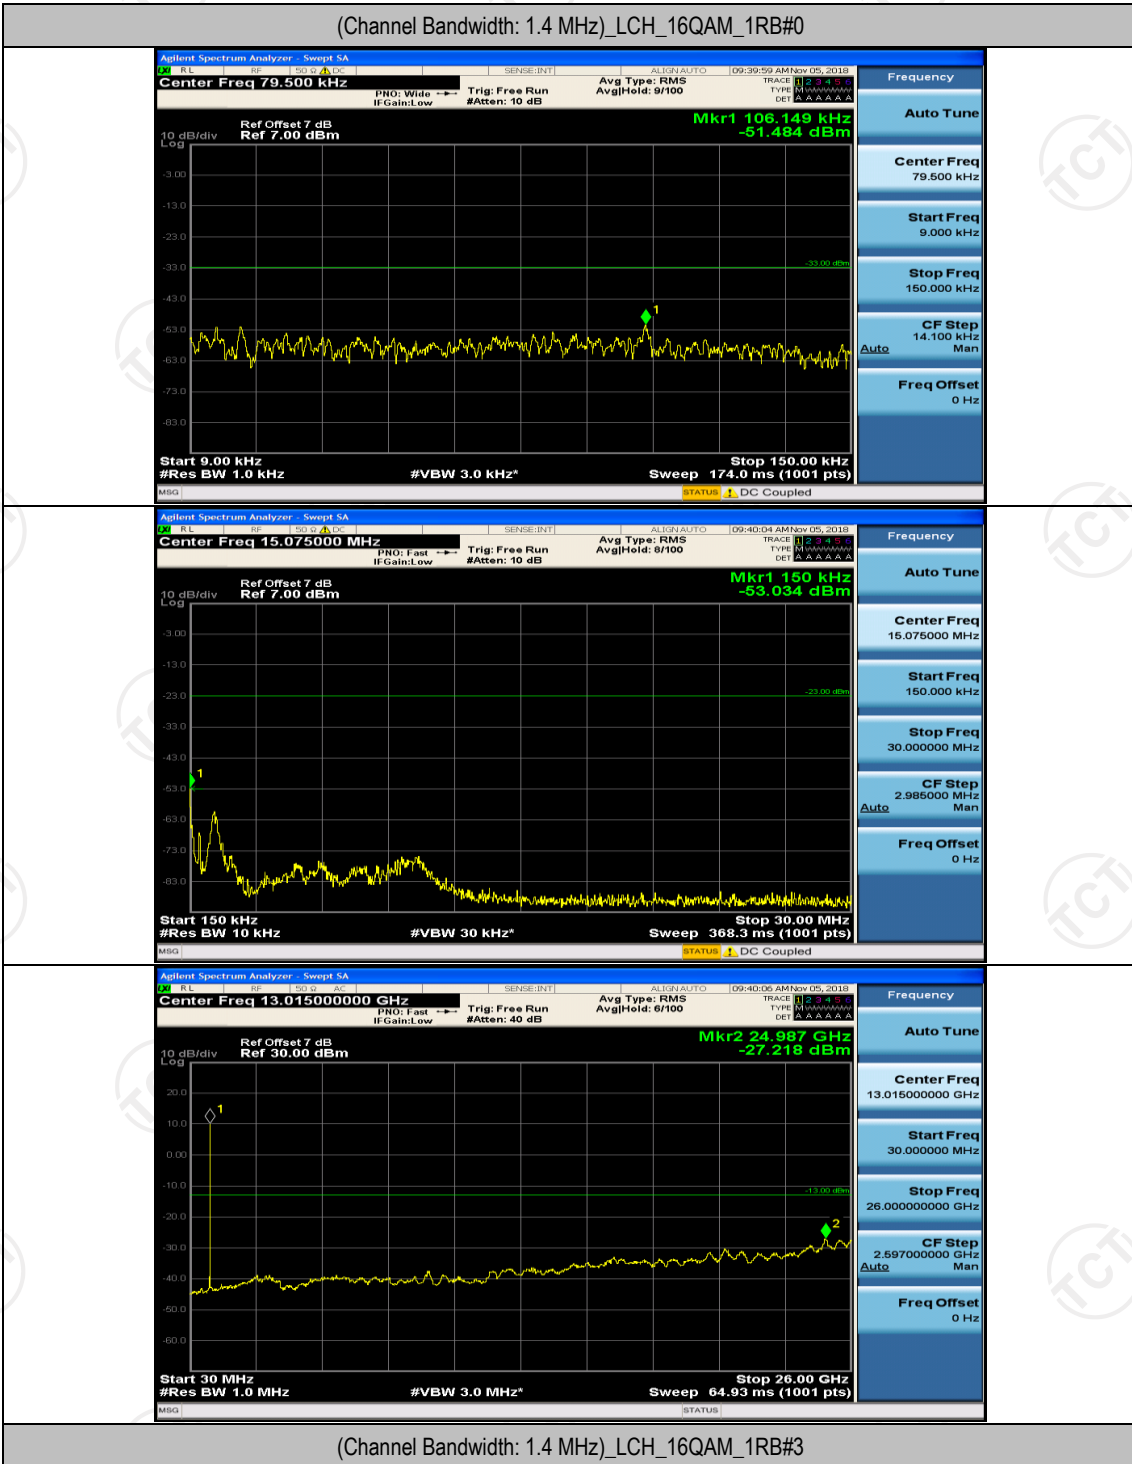

Channel Bandwidth: 10 MHz_HCH_16QAM_25RB#12

Channel Bandwidth: 10 MHz_HCH_16QAM_25RB#25

Channel Bandwidth: 10 MHz_HCH_16QAM_50RB#0

Appendix E: Conducted Spurious Emission

Test Graphs

Channel Bandwidth: 1.4 MHz

(Channel Bandwidth: 1.4 MHz)_LCH_16QAM_1RB#0

(Channel Bandwidth: 1.4 MHz)_LCH_16QAM_1RB#3

(Channel Bandwidth: 1.4 MHz)_MCH_16QAM_1RB#0

(Channel Bandwidth: 1.4 MHz)_MCH_16QAM_1RB#3

(Channel Bandwidth: 1.4 MHz)_HCH_16QAM_1RB#0