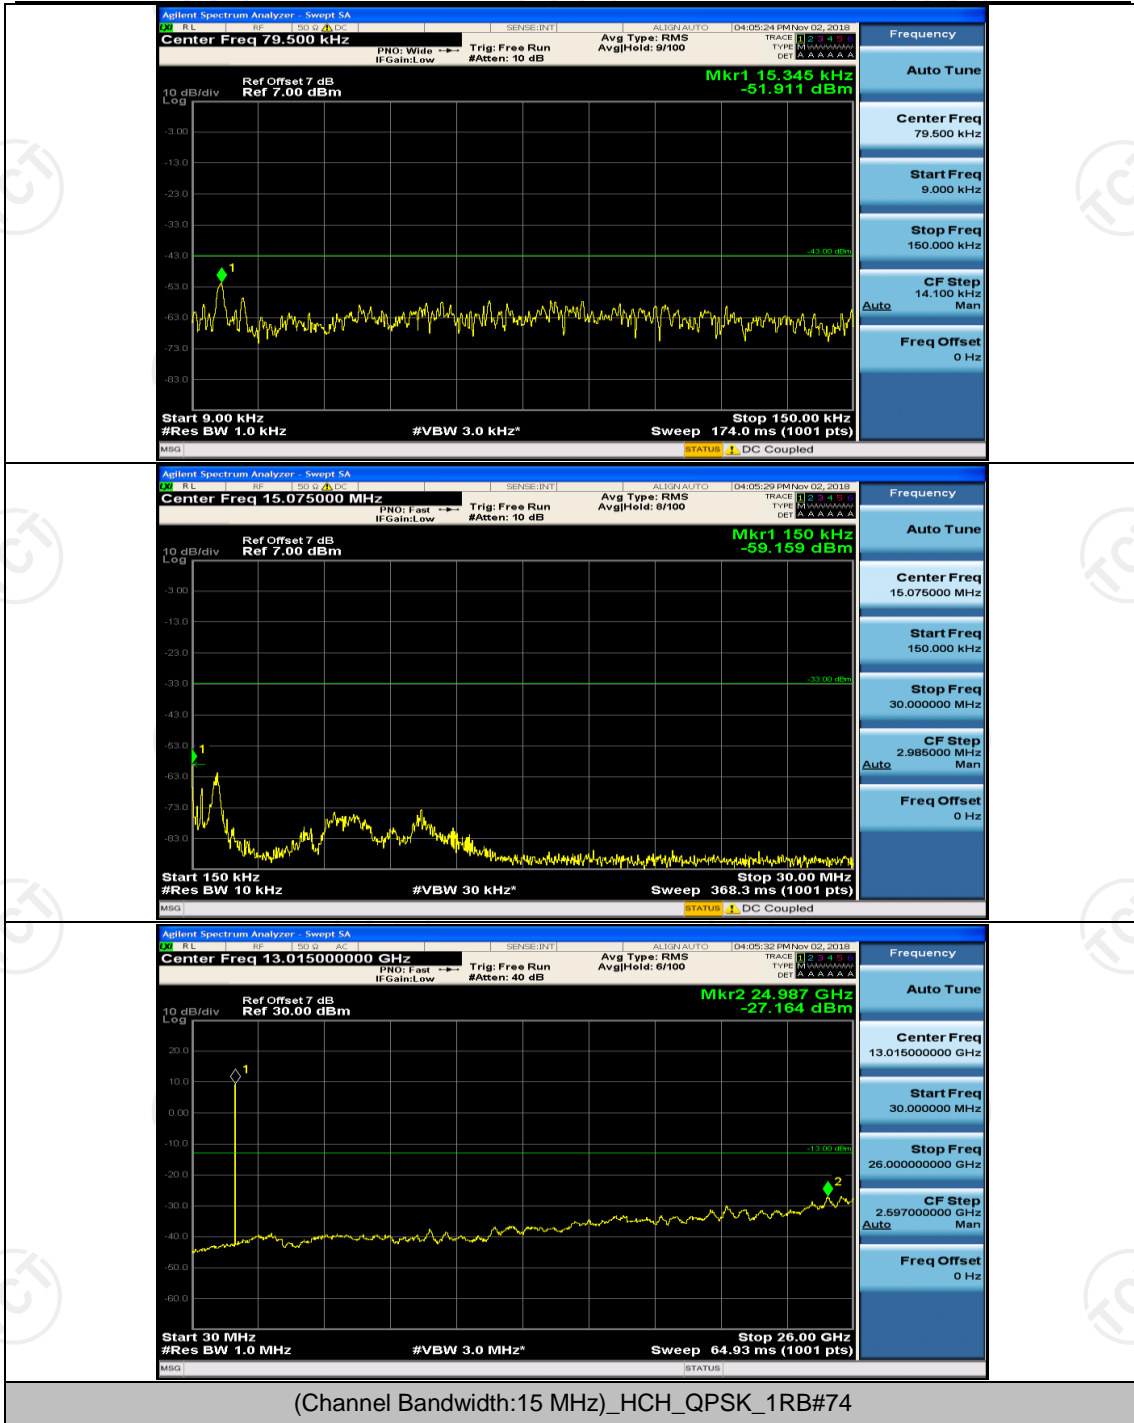

Channel Bandwidth: 10 MHz_MCH_16QAM_1RB#0

Channel Bandwidth: 15 MHz

(Channel Bandwidth:15 MHz)_MCH_QPSK_1RB#0

(Channel Bandwidth:15 MHz)_MCH_QPSK_1RB#37

(Channel Bandwidth:15 MHz)_HCH_QPSK_1RB#0

(Channel Bandwidth:15 MHz)_HCH_QPSK_1RB#37

(Channel Bandwidth:15 MHz)_LCH_16QAM_1RB#0

(Channel Bandwidth:15 MHz)_LCH_16QAM_1RB#37

(Channel Bandwidth:15 MHz)_MCH_16QAM_1RB#0

(Channel Bandwidth:15 MHz)_MCH_16QAM_1RB#37