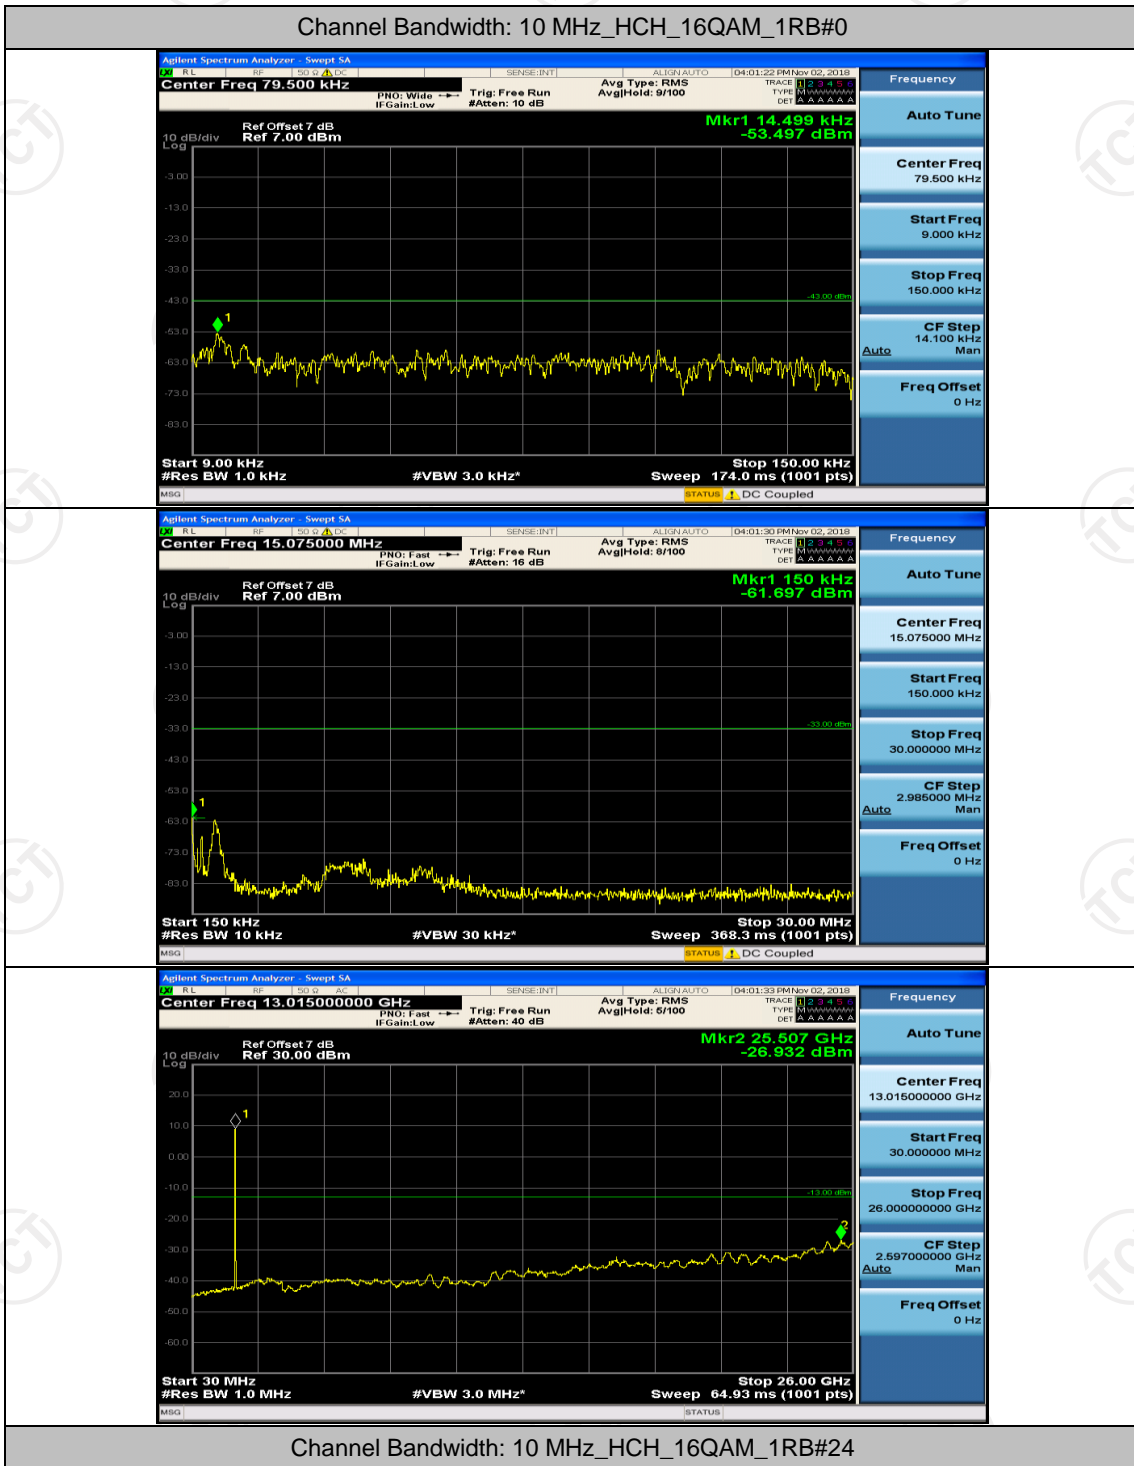

Channel Bandwidth: 10 MHz_MCH_16QAM_1RB#0

Channel Bandwidth: 15 MHz

(Channel Bandwidth:15 MHz)_MCH_QPSK_1RB#0

(Channel Bandwidth:15 MHz)_MCH_QPSK_1RB#37

(Channel Bandwidth:15 MHz)_HCH_QPSK_1RB#0

(Channel Bandwidth:15 MHz)_HCH_QPSK_1RB#37

(Channel Bandwidth:15 MHz)_LCH_16QAM_1RB#0

(Channel Bandwidth:15 MHz)_LCH_16QAM_1RB#37

(Channel Bandwidth:15 MHz)_MCH_16QAM_1RB#0

(Channel Bandwidth:15 MHz)_MCH_16QAM_1RB#37