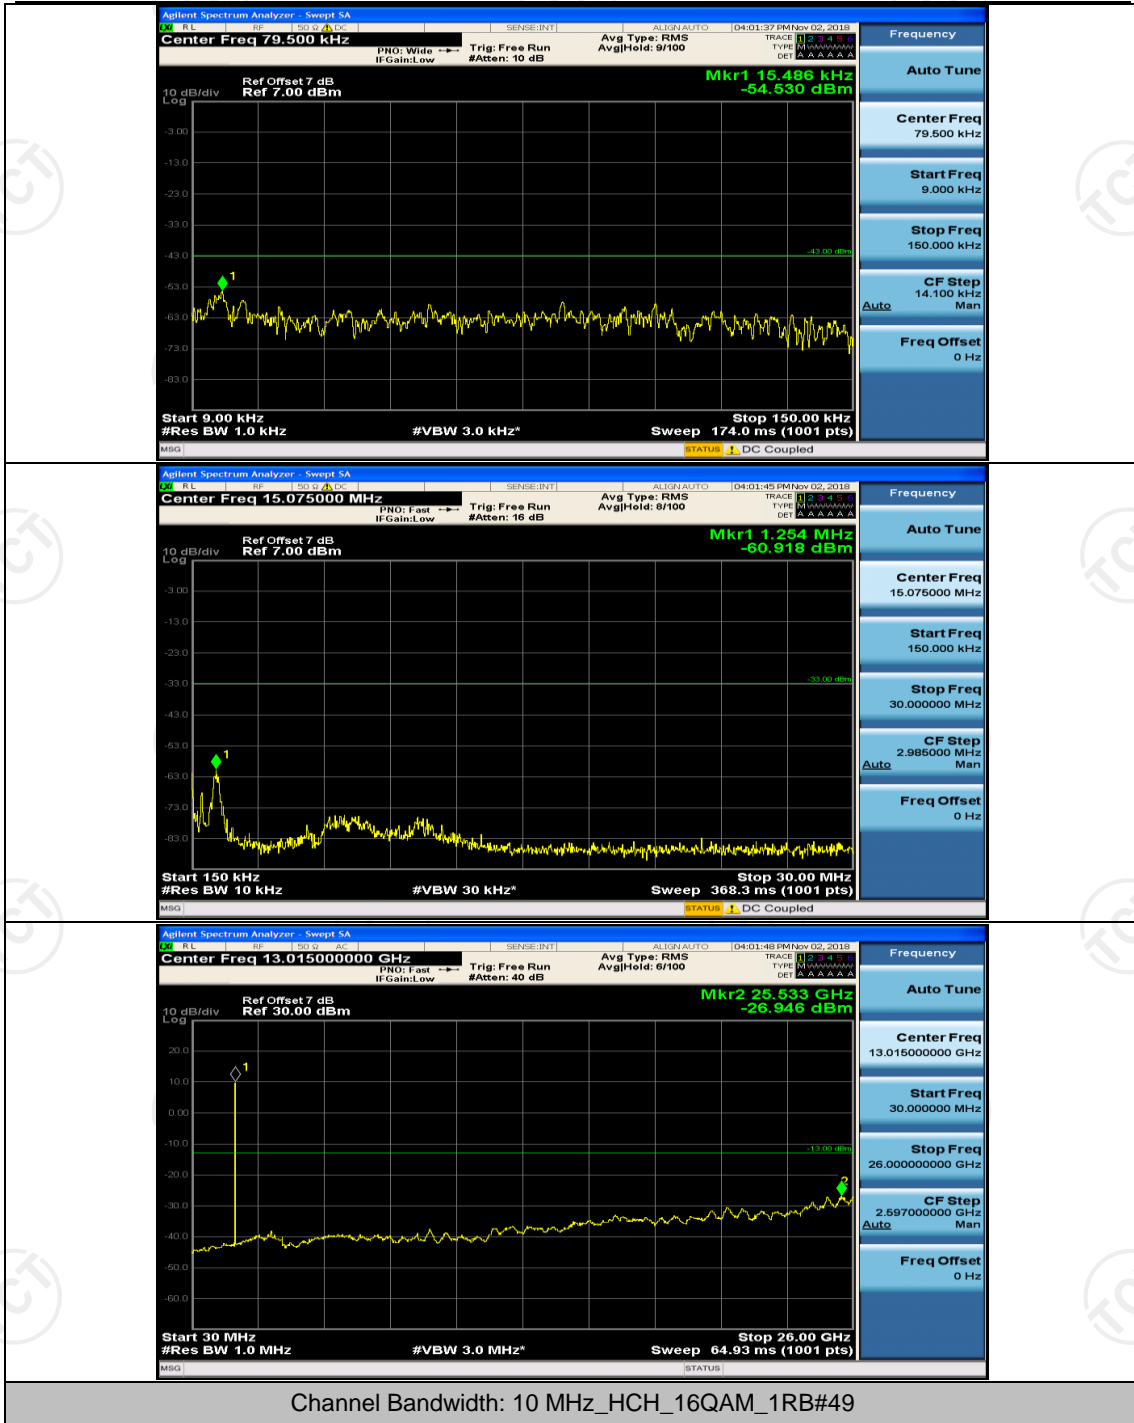

Channel Bandwidth: 10 MHz_MCH_16QAM_1RB#0

Channel Bandwidth: 15 MHz

(Channel Bandwidth:15 MHz)_MCH_QPSK_1RB#0

(Channel Bandwidth:15 MHz)_MCH_QPSK_1RB#37

(Channel Bandwidth:15 MHz)_HCH_QPSK_1RB#0

(Channel Bandwidth:15 MHz)_HCH_QPSK_1RB#37

(Channel Bandwidth:15 MHz)_LCH_16QAM_1RB#0

(Channel Bandwidth:15 MHz)_LCH_16QAM_1RB#37

(Channel Bandwidth:15 MHz)_MCH_16QAM_1RB#0

(Channel Bandwidth:15 MHz)_MCH_16QAM_1RB#37