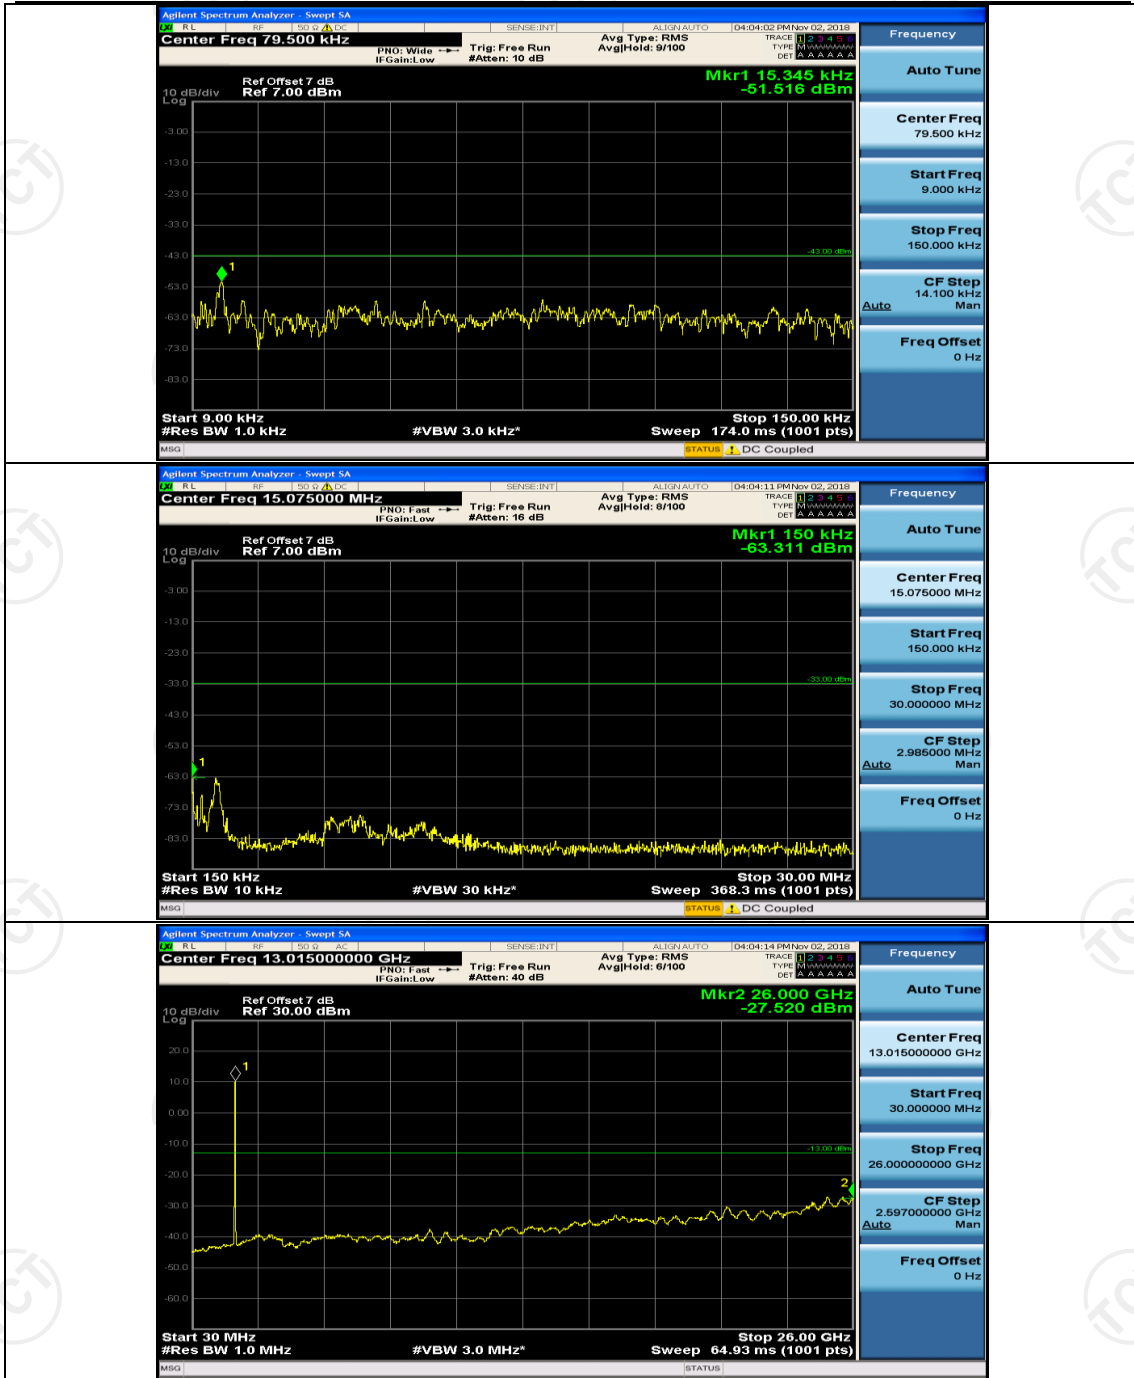

Channel Bandwidth: 10 MHz_MCH_16QAM_1RB#0

Channel Bandwidth: 15 MHz

(Channel Bandwidth:15 MHz)_MCH_QPSK_1RB#0

(Channel Bandwidth:15 MHz)_MCH_QPSK_1RB#37

(Channel Bandwidth:15 MHz)_HCH_QPSK_1RB#0

(Channel Bandwidth:15 MHz)_HCH_QPSK_1RB#37

(Channel Bandwidth:15 MHz)_LCH_16QAM_1RB#0

(Channel Bandwidth:15 MHz)_LCH_16QAM_1RB#37

(Channel Bandwidth:15 MHz)_MCH_16QAM_1RB#0

(Channel Bandwidth:15 MHz)_MCH_16QAM_1RB#37