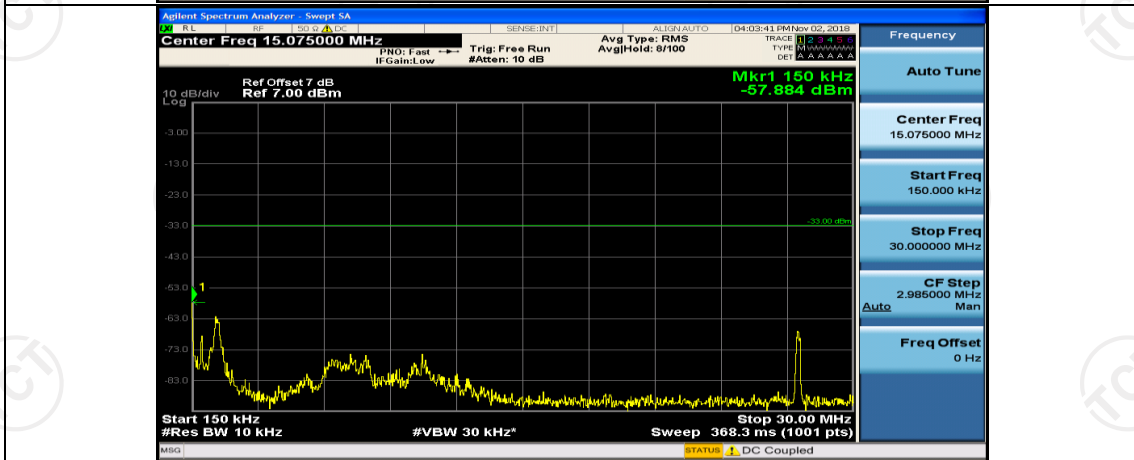

Channel Bandwidth: 10 MHz_MCH_16QAM_1RB#0

Channel Bandwidth: 15 MHz

(Channel Bandwidth:15 MHz)_MCH_QPSK_1RB#0

(Channel Bandwidth:15 MHz)_MCH_QPSK_1RB#37

(Channel Bandwidth:15 MHz)_HCH_QPSK_1RB#0

(Channel Bandwidth:15 MHz)_HCH_QPSK_1RB#37