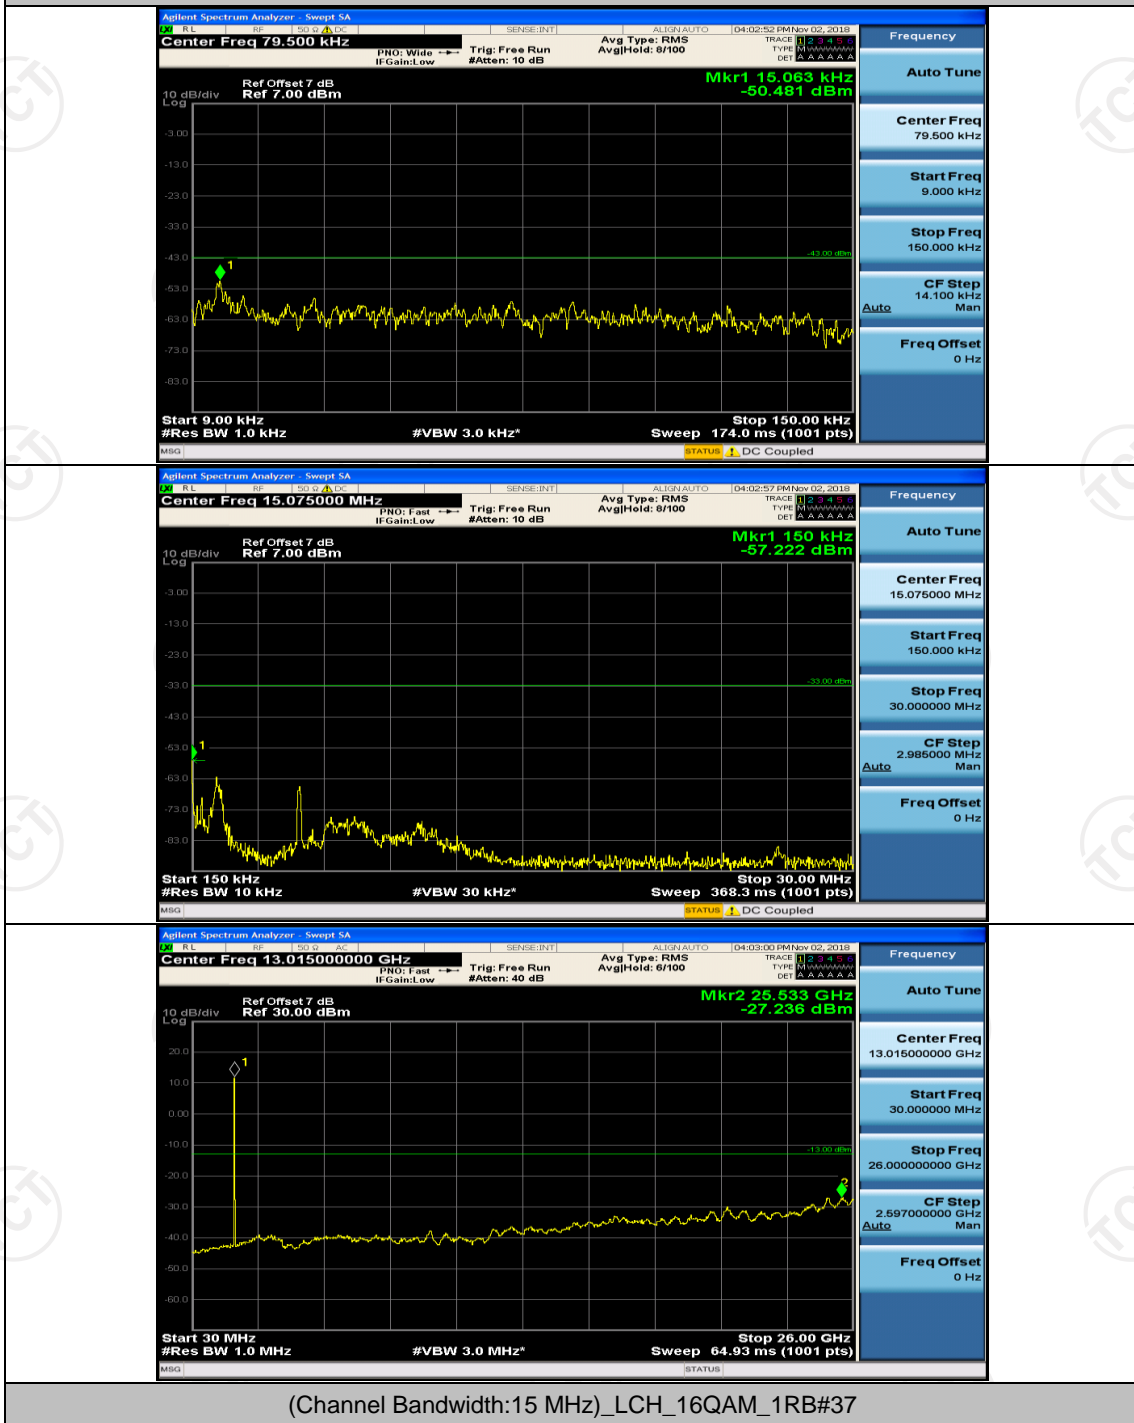

Channel Bandwidth: 10 MHz_MCH_16QAM_1RB#0

Channel Bandwidth: 15 MHz

(Channel Bandwidth:15 MHz)_MCH_QPSK_1RB#0

(Channel Bandwidth:15 MHz)_MCH_QPSK_1RB#37

(Channel Bandwidth:15 MHz)_HCH_QPSK_1RB#0

(Channel Bandwidth:15 MHz)_HCH_QPSK_1RB#37

(Channel Bandwidth:15 MHz)_LCH_16QAM_1RB#0

(Channel Bandwidth:15 MHz)_LCH_16QAM_1RB#37

(Channel Bandwidth:15 MHz)_MCH_16QAM_1RB#0

(Channel Bandwidth:15 MHz)_MCH_16QAM_1RB#37