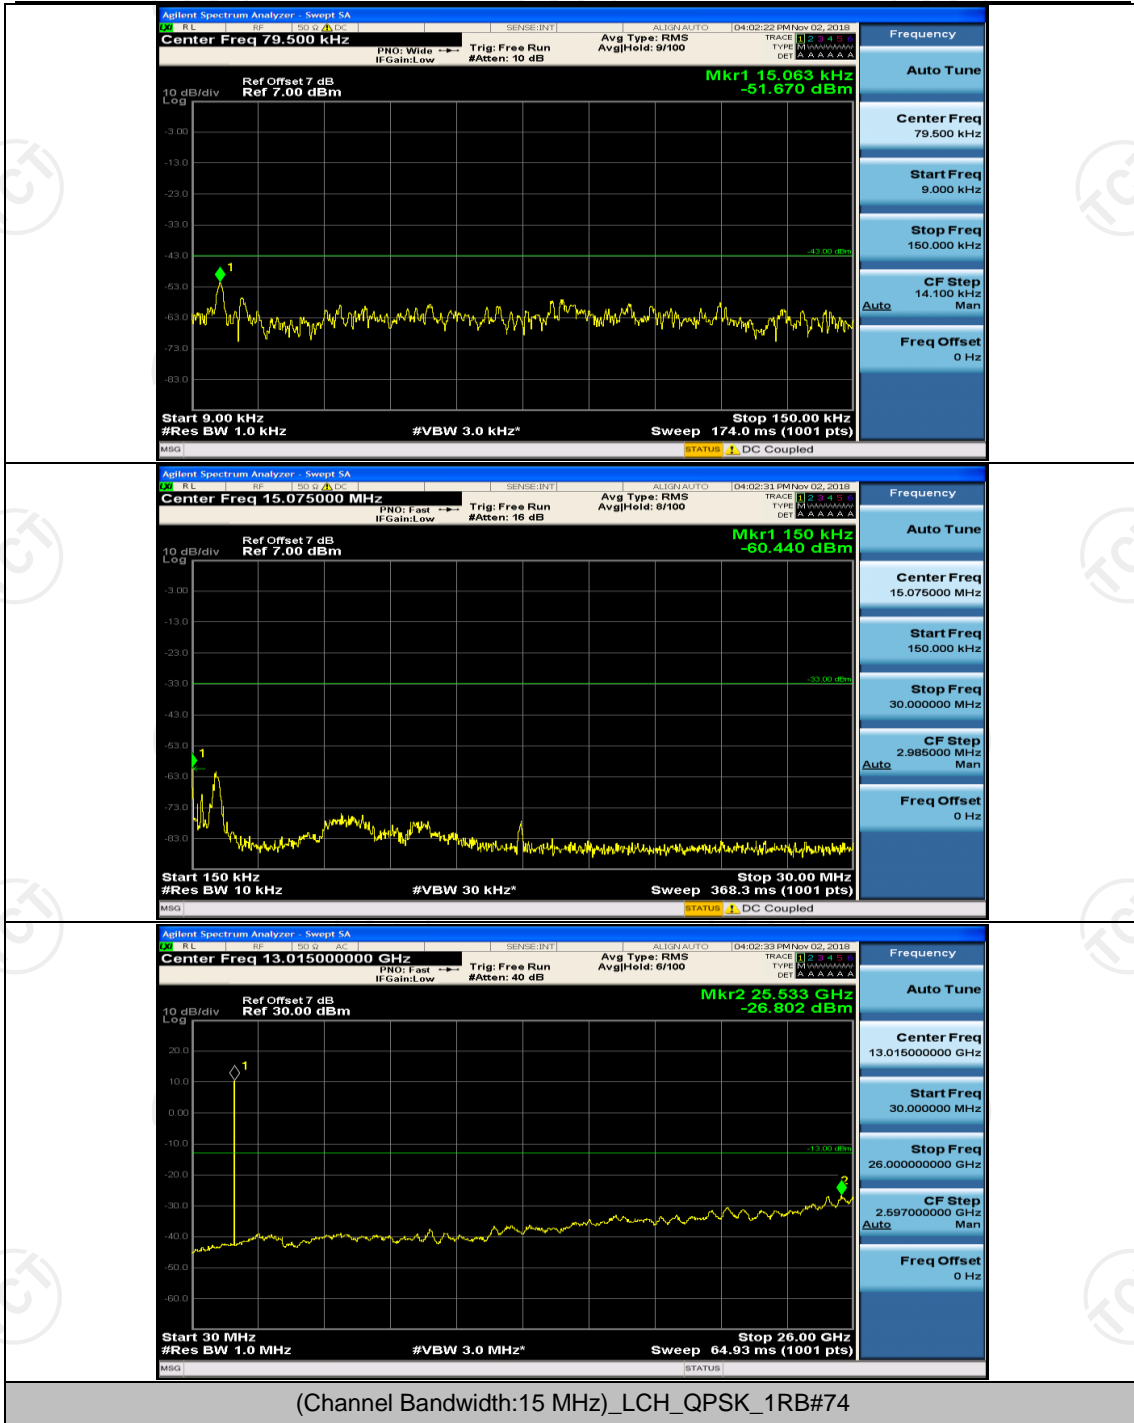

Channel Bandwidth: 10 MHz_MCH_16QAM_1RB#0

Channel Bandwidth: 15 MHz

(Channel Bandwidth:15 MHz)_MCH_QPSK_1RB#0

(Channel Bandwidth:15 MHz)_MCH_QPSK_1RB#37

(Channel Bandwidth:15 MHz)_HCH_QPSK_1RB#0

(Channel Bandwidth:15 MHz)_HCH_QPSK_1RB#37

(Channel Bandwidth:15 MHz)_LCH_16QAM_1RB#0

(Channel Bandwidth:15 MHz)_LCH_16QAM_1RB#37

(Channel Bandwidth:15 MHz)_MCH_16QAM_1RB#0

(Channel Bandwidth:15 MHz)_MCH_16QAM_1RB#37