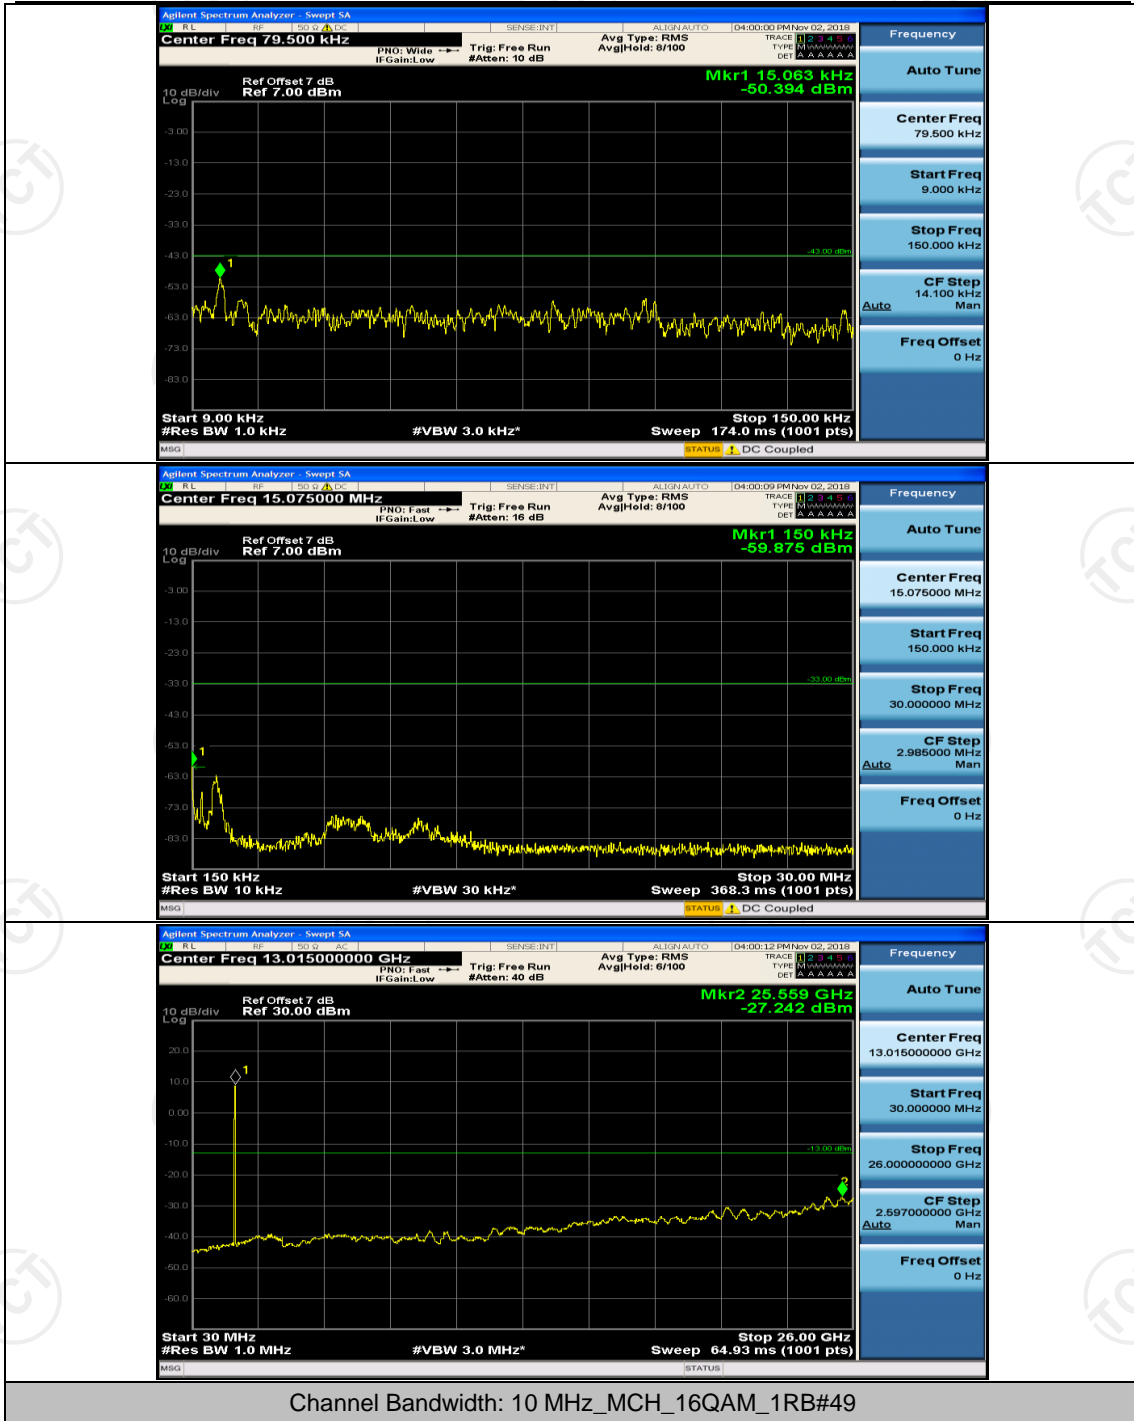

Channel Bandwidth: 10 MHz_MCH_16QAM_1RB#0

Channel Bandwidth: 15 MHz

(Channel Bandwidth:15 MHz)_MCH_QPSK_1RB#0

(Channel Bandwidth:15 MHz)_MCH_QPSK_1RB#37

(Channel Bandwidth:15 MHz)_HCH_QPSK_1RB#0

(Channel Bandwidth:15 MHz)_HCH_QPSK_1RB#37

(Channel Bandwidth:15 MHz)_LCH_16QAM_1RB#0

(Channel Bandwidth:15 MHz)_LCH_16QAM_1RB#37

(Channel Bandwidth:15 MHz)_MCH_16QAM_1RB#0

(Channel Bandwidth:15 MHz)_MCH_16QAM_1RB#37