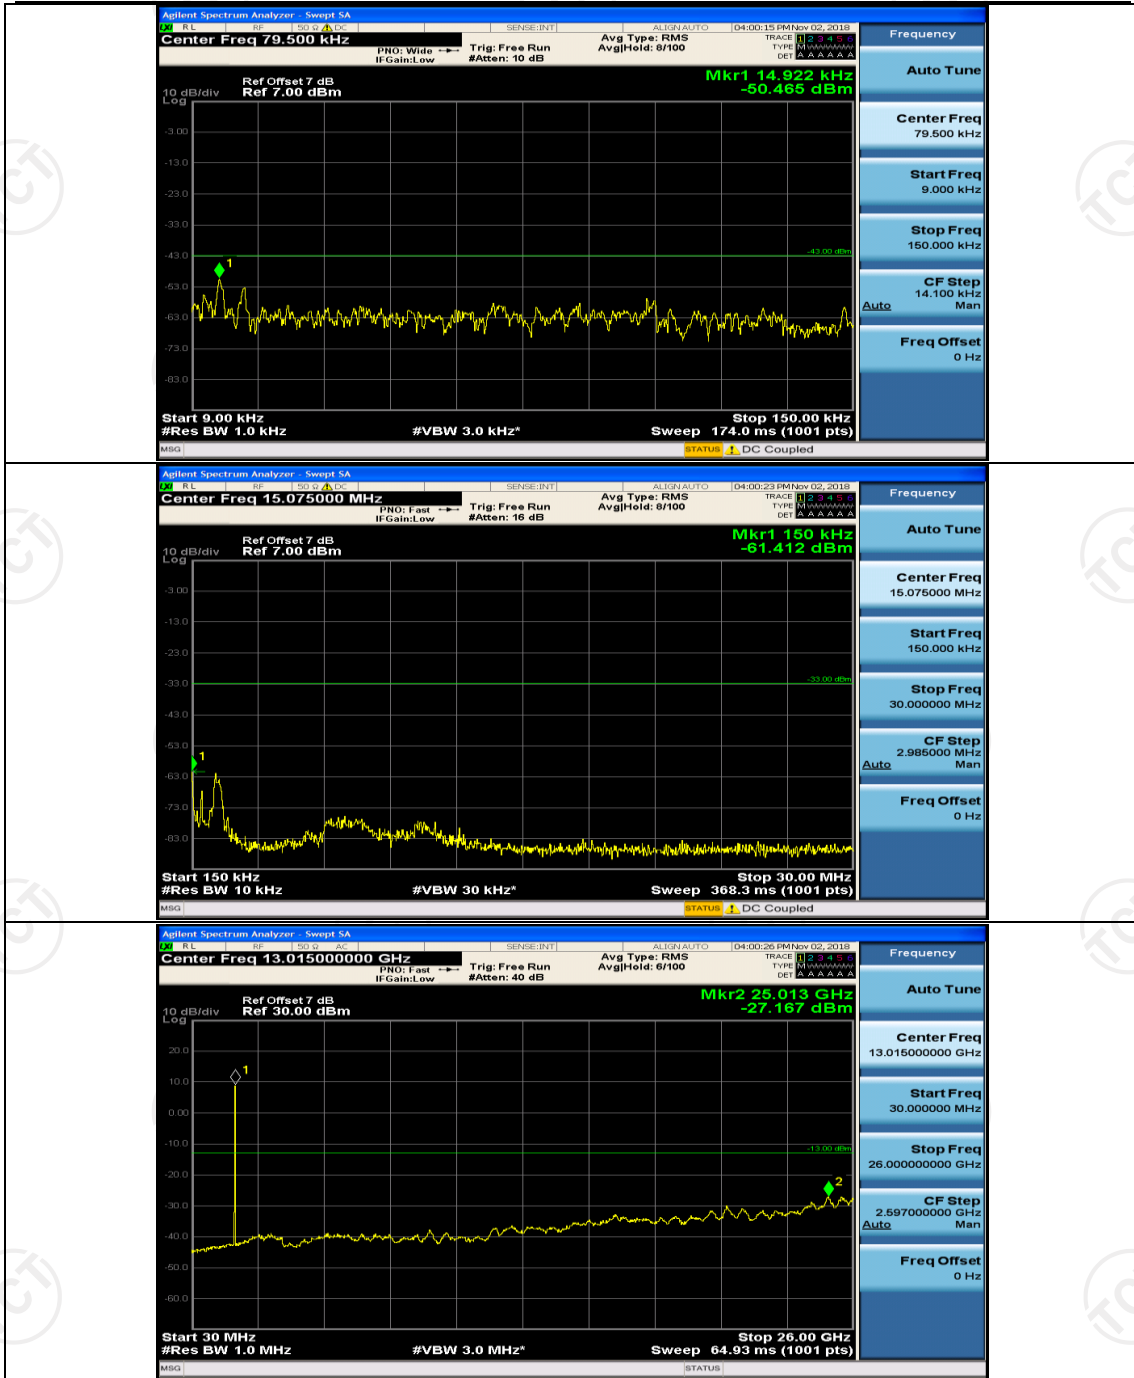

Channel Bandwidth: 10 MHz_MCH_16QAM_1RB#0

Channel Bandwidth: 15 MHz

(Channel Bandwidth:15 MHz)_MCH_QPSK_1RB#0

(Channel Bandwidth:15 MHz)_MCH_QPSK_1RB#37

(Channel Bandwidth:15 MHz)_HCH_QPSK_1RB#0

(Channel Bandwidth:15 MHz)_HCH_QPSK_1RB#37

(Channel Bandwidth:15 MHz)_LCH_16QAM_1RB#0

(Channel Bandwidth:15 MHz)_LCH_16QAM_1RB#37

(Channel Bandwidth:15 MHz)_MCH_16QAM_1RB#0

(Channel Bandwidth:15 MHz)_MCH_16QAM_1RB#37