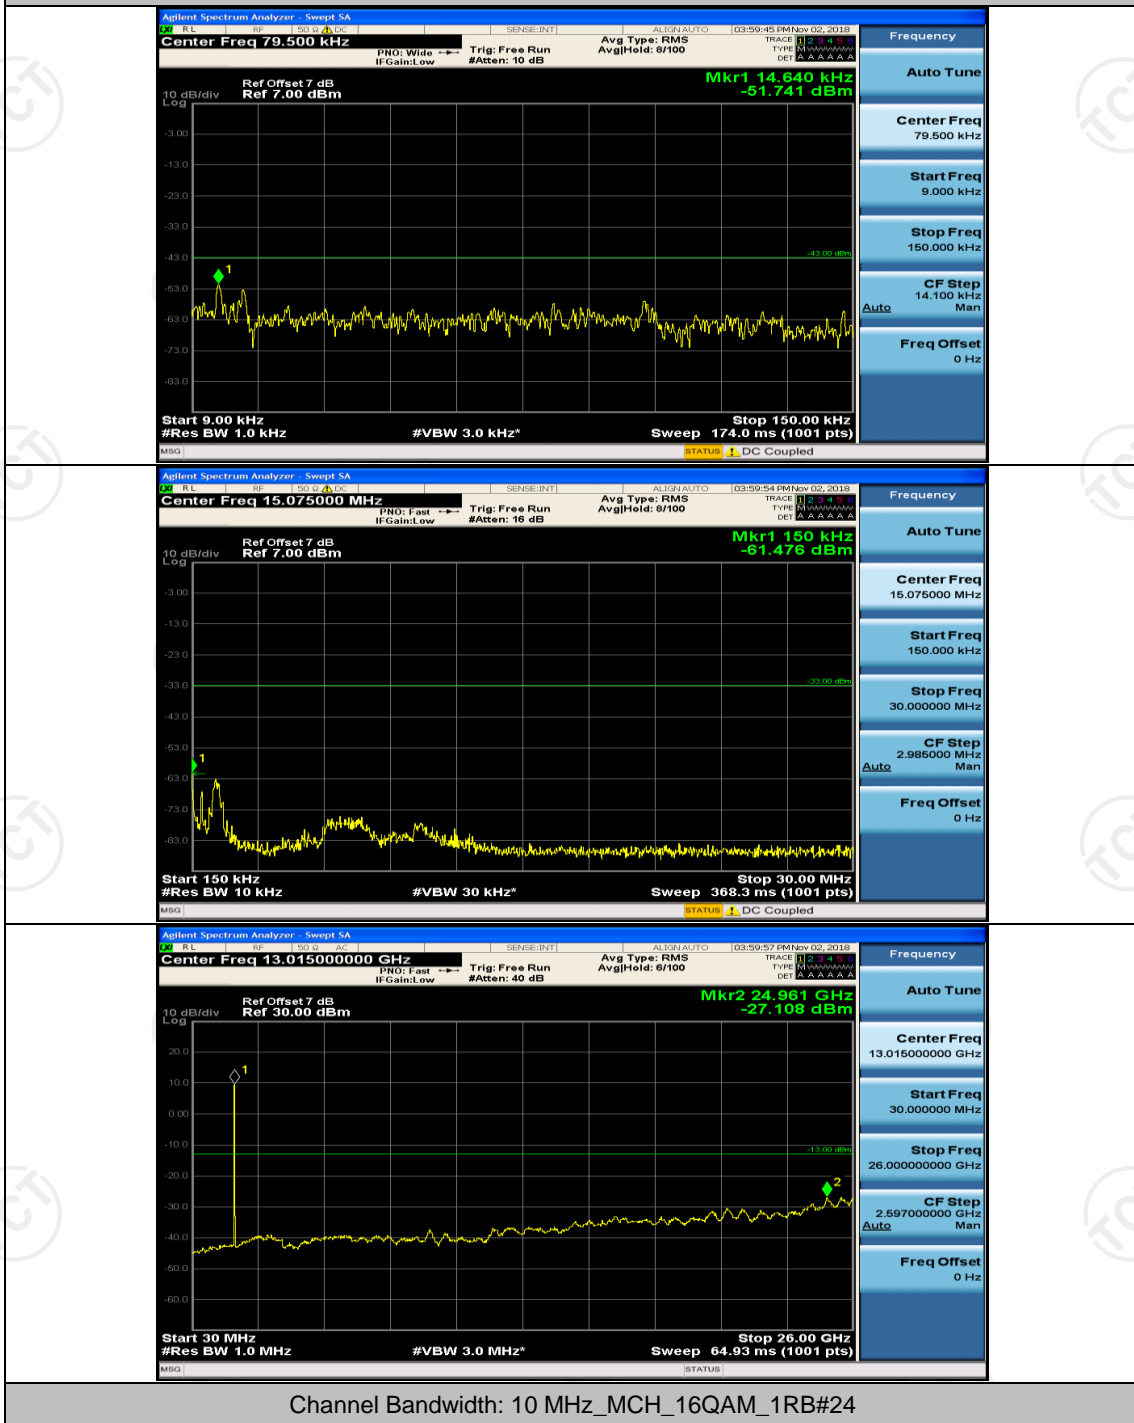

Channel Bandwidth: 10 MHz_MCH_16QAM_1RB#0

Channel Bandwidth: 15 MHz

(Channel Bandwidth:15 MHz)_MCH_QPSK_1RB#0

(Channel Bandwidth:15 MHz)_MCH_QPSK_1RB#37

(Channel Bandwidth:15 MHz)_HCH_QPSK_1RB#0

(Channel Bandwidth:15 MHz)_HCH_QPSK_1RB#37

(Channel Bandwidth:15 MHz)_LCH_16QAM_1RB#0

(Channel Bandwidth:15 MHz)_LCH_16QAM_1RB#37

(Channel Bandwidth:15 MHz)_MCH_16QAM_1RB#0

(Channel Bandwidth:15 MHz)_MCH_16QAM_1RB#37