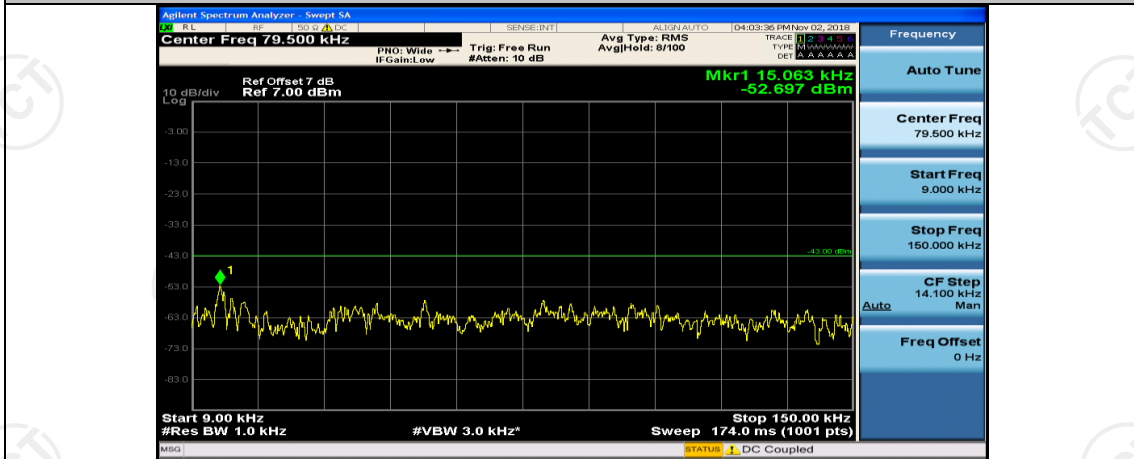

Channel Bandwidth: 10 MHz_MCH_16QAM_1RB#0

Channel Bandwidth: 15 MHz

(Channel Bandwidth:15 MHz)_MCH_QPSK_1RB#0

(Channel Bandwidth:15 MHz)_MCH_QPSK_1RB#37

(Channel Bandwidth:15 MHz)_HCH_QPSK_1RB#0

(Channel Bandwidth:15 MHz)_HCH_QPSK_1RB#37