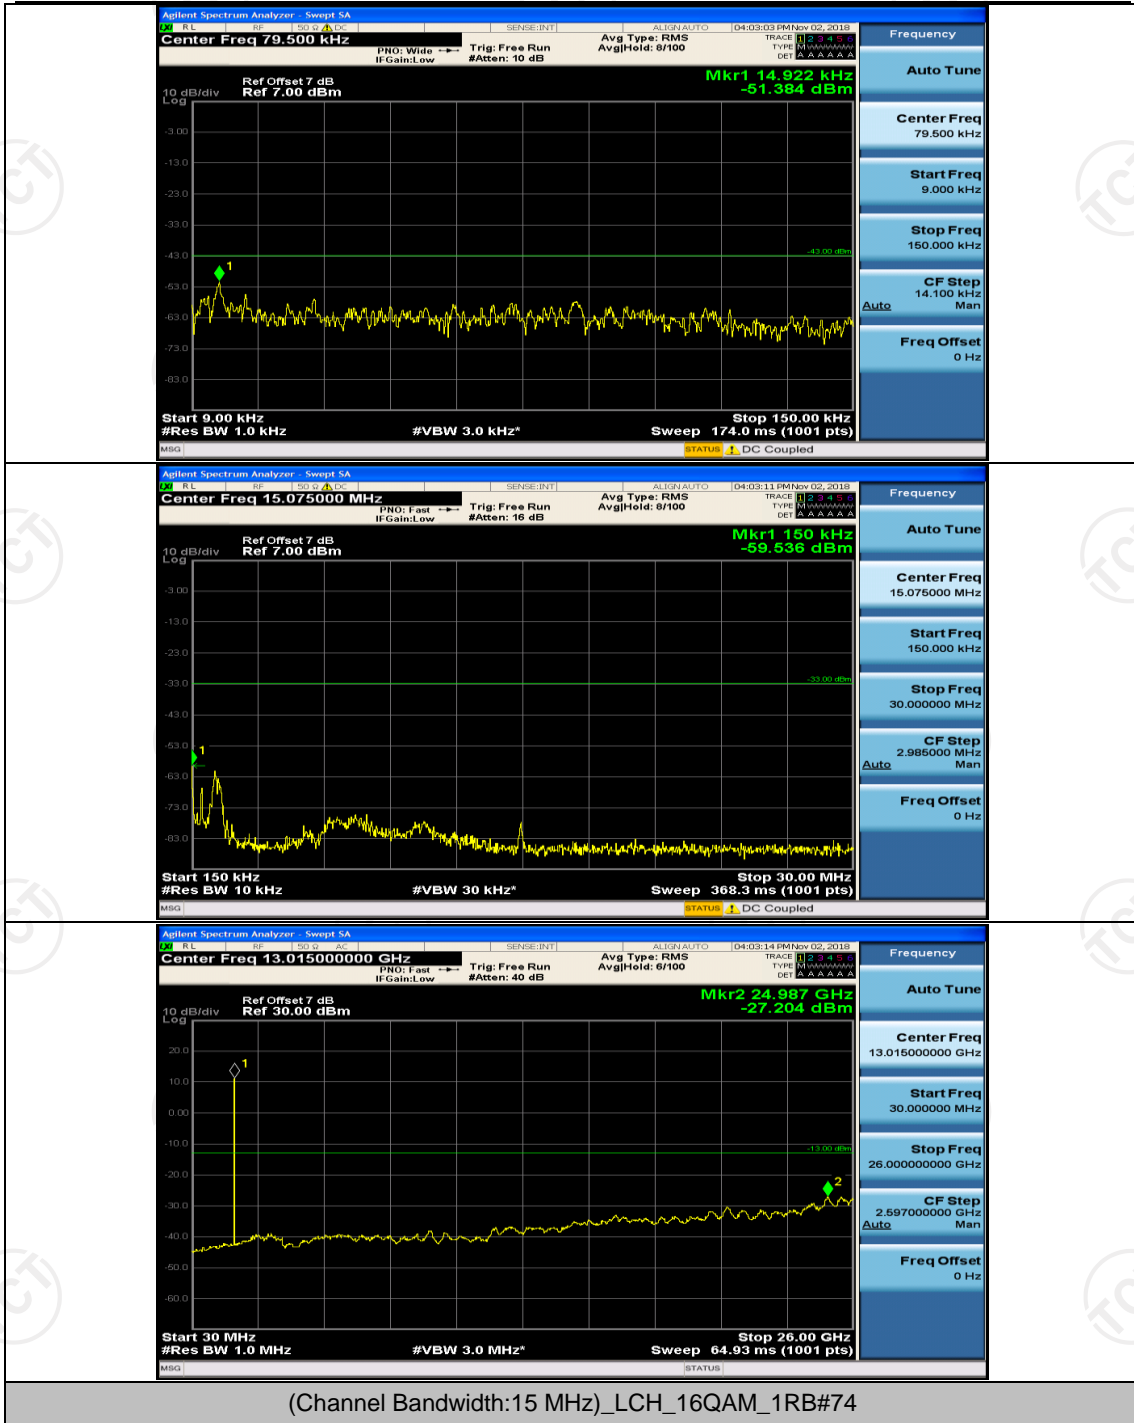

Channel Bandwidth: 10 MHz_MCH_16QAM_1RB#0

Channel Bandwidth: 15 MHz

(Channel Bandwidth:15 MHz)_MCH_QPSK_1RB#0

(Channel Bandwidth:15 MHz)_MCH_QPSK_1RB#37

(Channel Bandwidth:15 MHz)_HCH_QPSK_1RB#0

(Channel Bandwidth:15 MHz)_HCH_QPSK_1RB#37

(Channel Bandwidth:15 MHz)_LCH_16QAM_1RB#0

(Channel Bandwidth:15 MHz)_LCH_16QAM_1RB#37

(Channel Bandwidth:15 MHz)_MCH_16QAM_1RB#0

(Channel Bandwidth:15 MHz)_MCH_16QAM_1RB#37