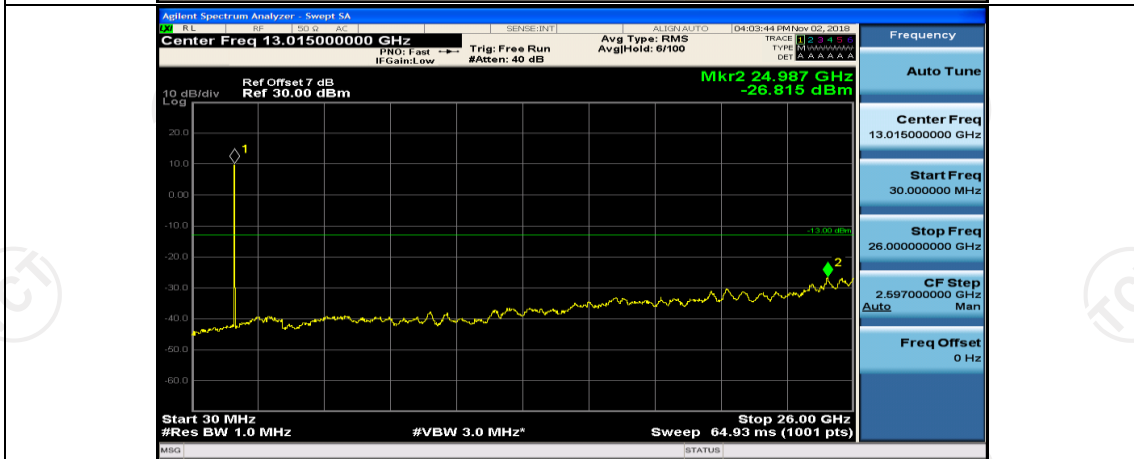

Channel Bandwidth: 10 MHz_MCH_16QAM_1RB#0

Channel Bandwidth: 15 MHz

(Channel Bandwidth:15 MHz)_MCH_QPSK_1RB#0

(Channel Bandwidth:15 MHz)_MCH_QPSK_1RB#37

(Channel Bandwidth:15 MHz)_HCH_QPSK_1RB#0

(Channel Bandwidth:15 MHz)_HCH_QPSK_1RB#37