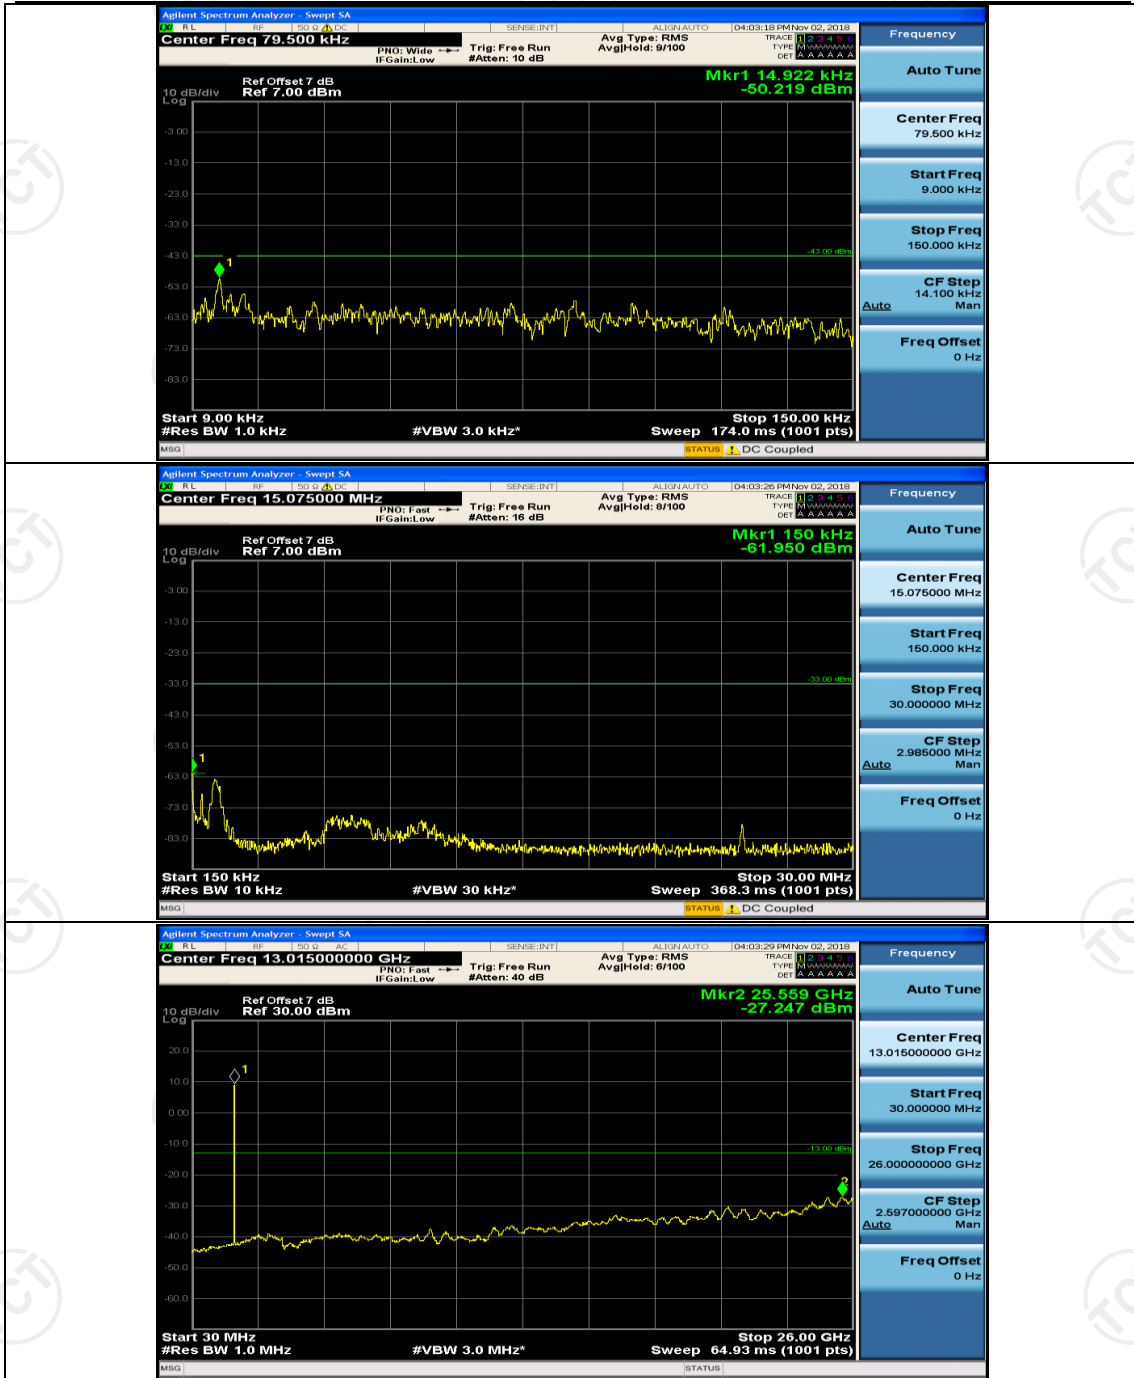

Channel Bandwidth: 10 MHz_MCH_16QAM_1RB#0

Channel Bandwidth: 15 MHz

(Channel Bandwidth:15 MHz)_MCH_QPSK_1RB#0

(Channel Bandwidth:15 MHz)_MCH_QPSK_1RB#37

(Channel Bandwidth:15 MHz)_HCH_QPSK_1RB#0

(Channel Bandwidth:15 MHz)_HCH_QPSK_1RB#37

(Channel Bandwidth:15 MHz)_LCH_16QAM_1RB#0

(Channel Bandwidth:15 MHz)_LCH_16QAM_1RB#37

(Channel Bandwidth:15 MHz)_MCH_16QAM_1RB#0

(Channel Bandwidth:15 MHz)_MCH_16QAM_1RB#37