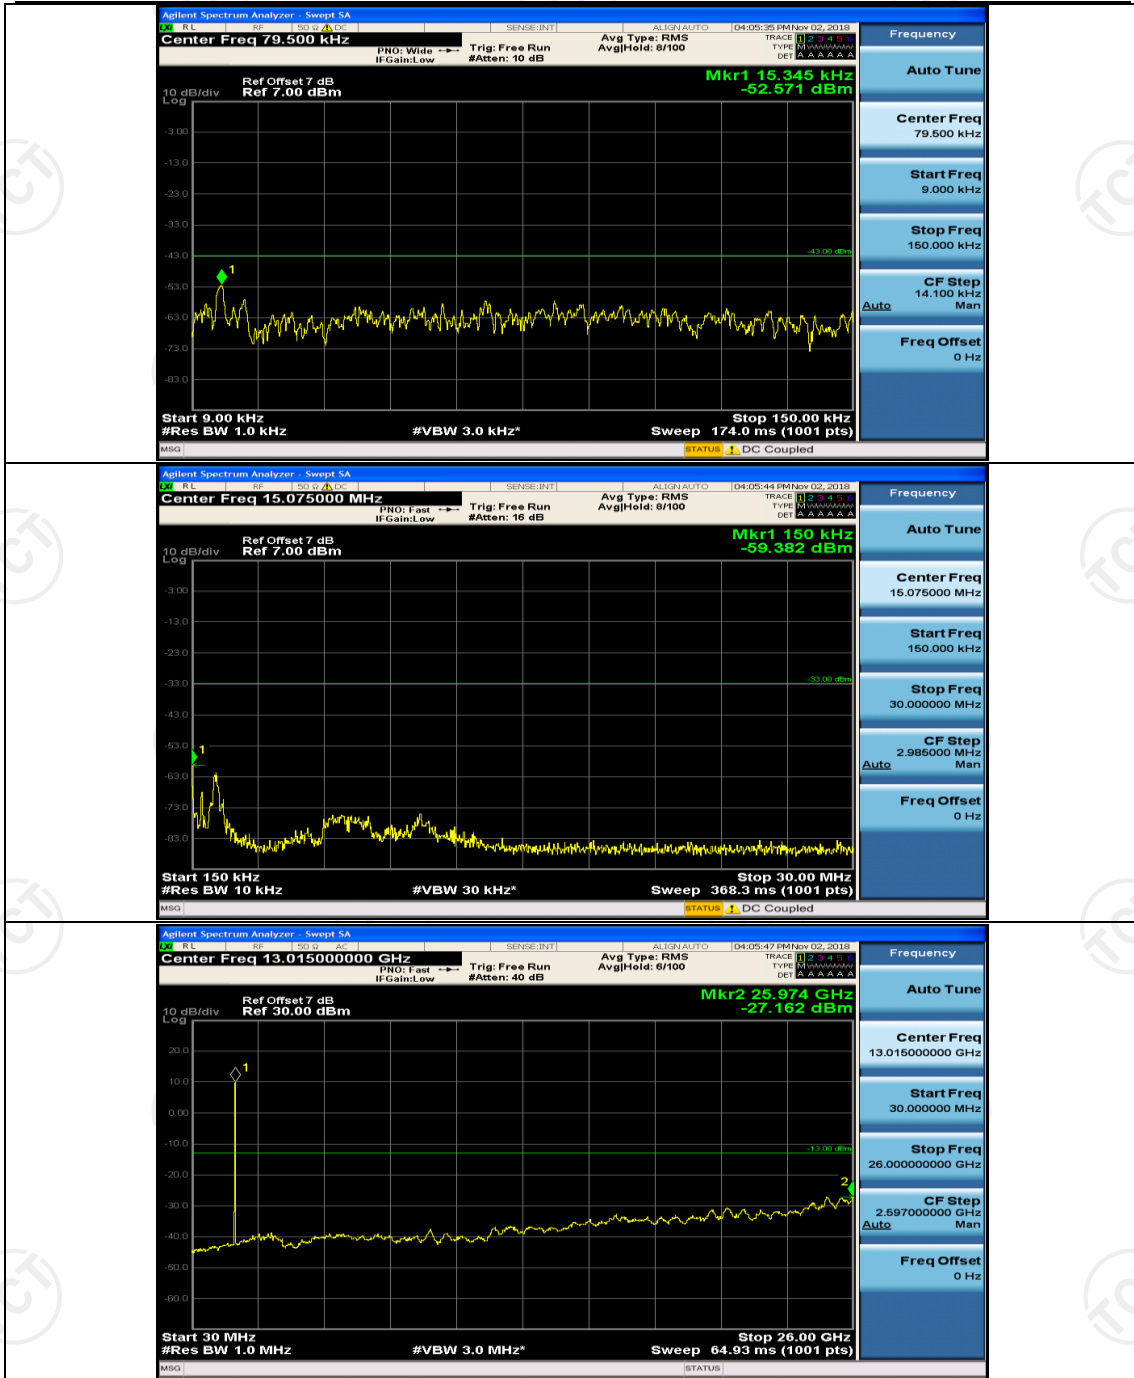

Channel Bandwidth: 10 MHz_MCH_16QAM_1RB#0

Channel Bandwidth: 15 MHz

(Channel Bandwidth:15 MHz)_MCH_QPSK_1RB#0

(Channel Bandwidth:15 MHz)_MCH_QPSK_1RB#37

(Channel Bandwidth:15 MHz)_HCH_QPSK_1RB#0

(Channel Bandwidth:15 MHz)_HCH_QPSK_1RB#37

(Channel Bandwidth:15 MHz)_LCH_16QAM_1RB#0

(Channel Bandwidth:15 MHz)_LCH_16QAM_1RB#37

(Channel Bandwidth:15 MHz)_MCH_16QAM_1RB#0

(Channel Bandwidth:15 MHz)_MCH_16QAM_1RB#37