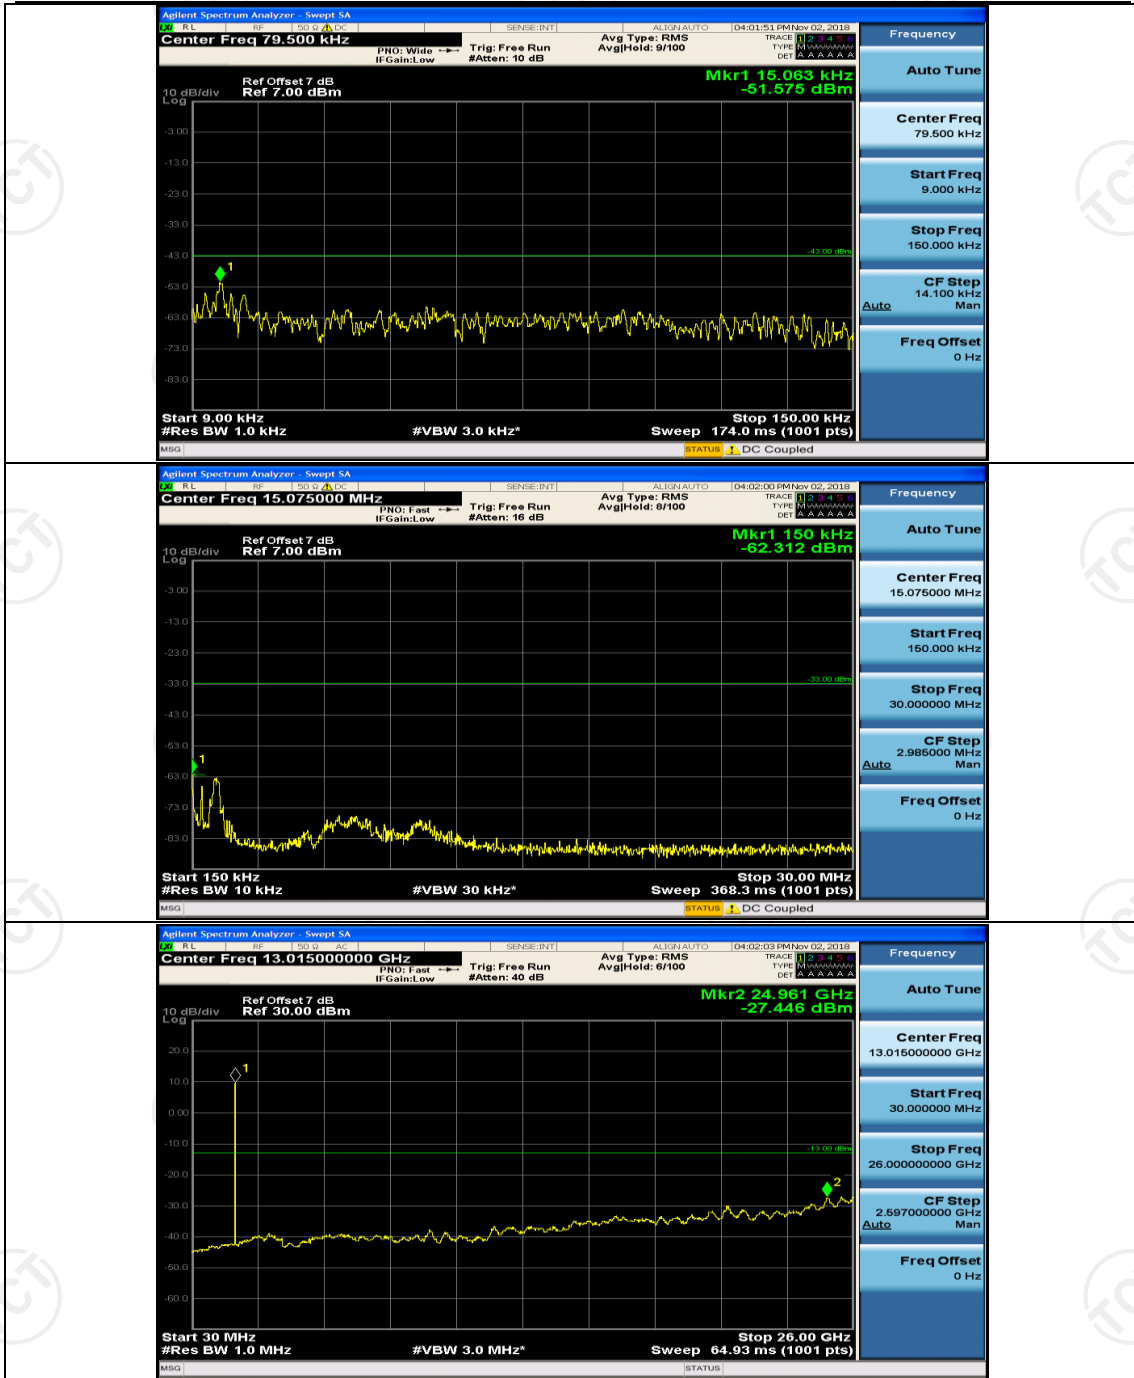

Channel Bandwidth: 10 MHz_MCH_16QAM_1RB#0

Channel Bandwidth: 15 MHz

(Channel Bandwidth:15 MHz)_MCH_QPSK_1RB#0

(Channel Bandwidth:15 MHz)_MCH_QPSK_1RB#37

(Channel Bandwidth:15 MHz)_HCH_QPSK_1RB#0

(Channel Bandwidth:15 MHz)_HCH_QPSK_1RB#37

(Channel Bandwidth:15 MHz)_LCH_16QAM_1RB#0

(Channel Bandwidth:15 MHz)_LCH_16QAM_1RB#37

(Channel Bandwidth:15 MHz)_MCH_16QAM_1RB#0

(Channel Bandwidth:15 MHz)_MCH_16QAM_1RB#37