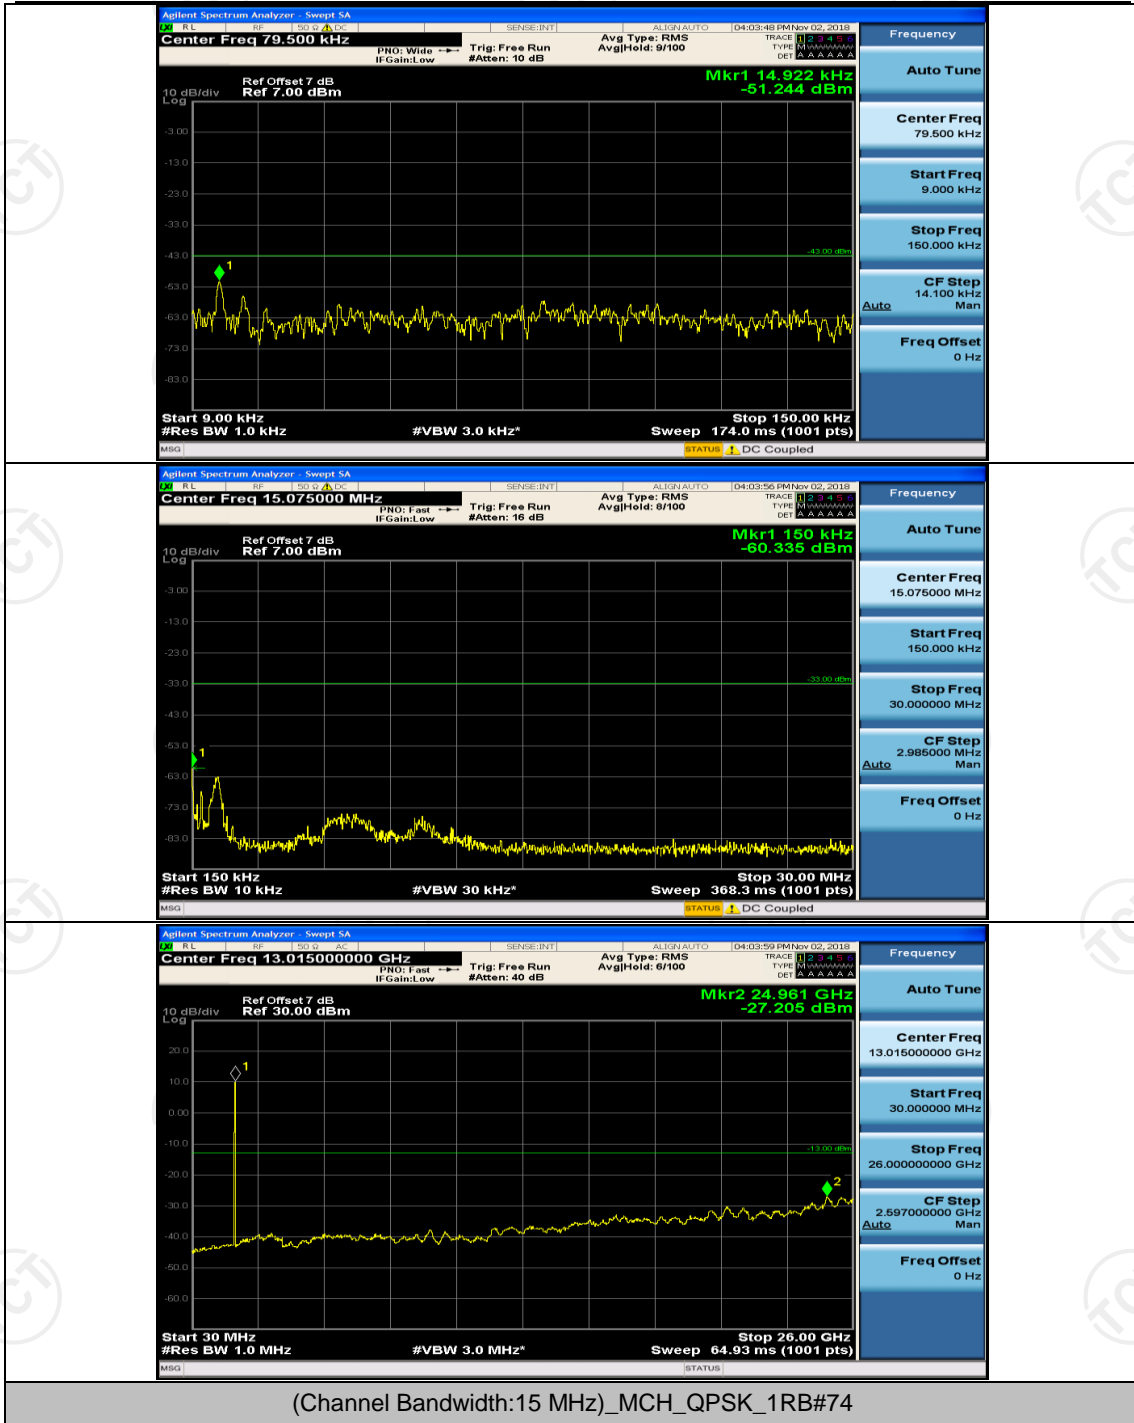

Channel Bandwidth: 10 MHz_MCH_16QAM_1RB#0

Channel Bandwidth: 15 MHz

(Channel Bandwidth:15 MHz)_MCH_QPSK_1RB#0

(Channel Bandwidth:15 MHz)_MCH_QPSK_1RB#37

(Channel Bandwidth:15 MHz)_HCH_QPSK_1RB#0

(Channel Bandwidth:15 MHz)_HCH_QPSK_1RB#37

(Channel Bandwidth:15 MHz)_LCH_16QAM_1RB#0

(Channel Bandwidth:15 MHz)_LCH_16QAM_1RB#37

(Channel Bandwidth:15 MHz)_MCH_16QAM_1RB#0

(Channel Bandwidth:15 MHz)_MCH_16QAM_1RB#37