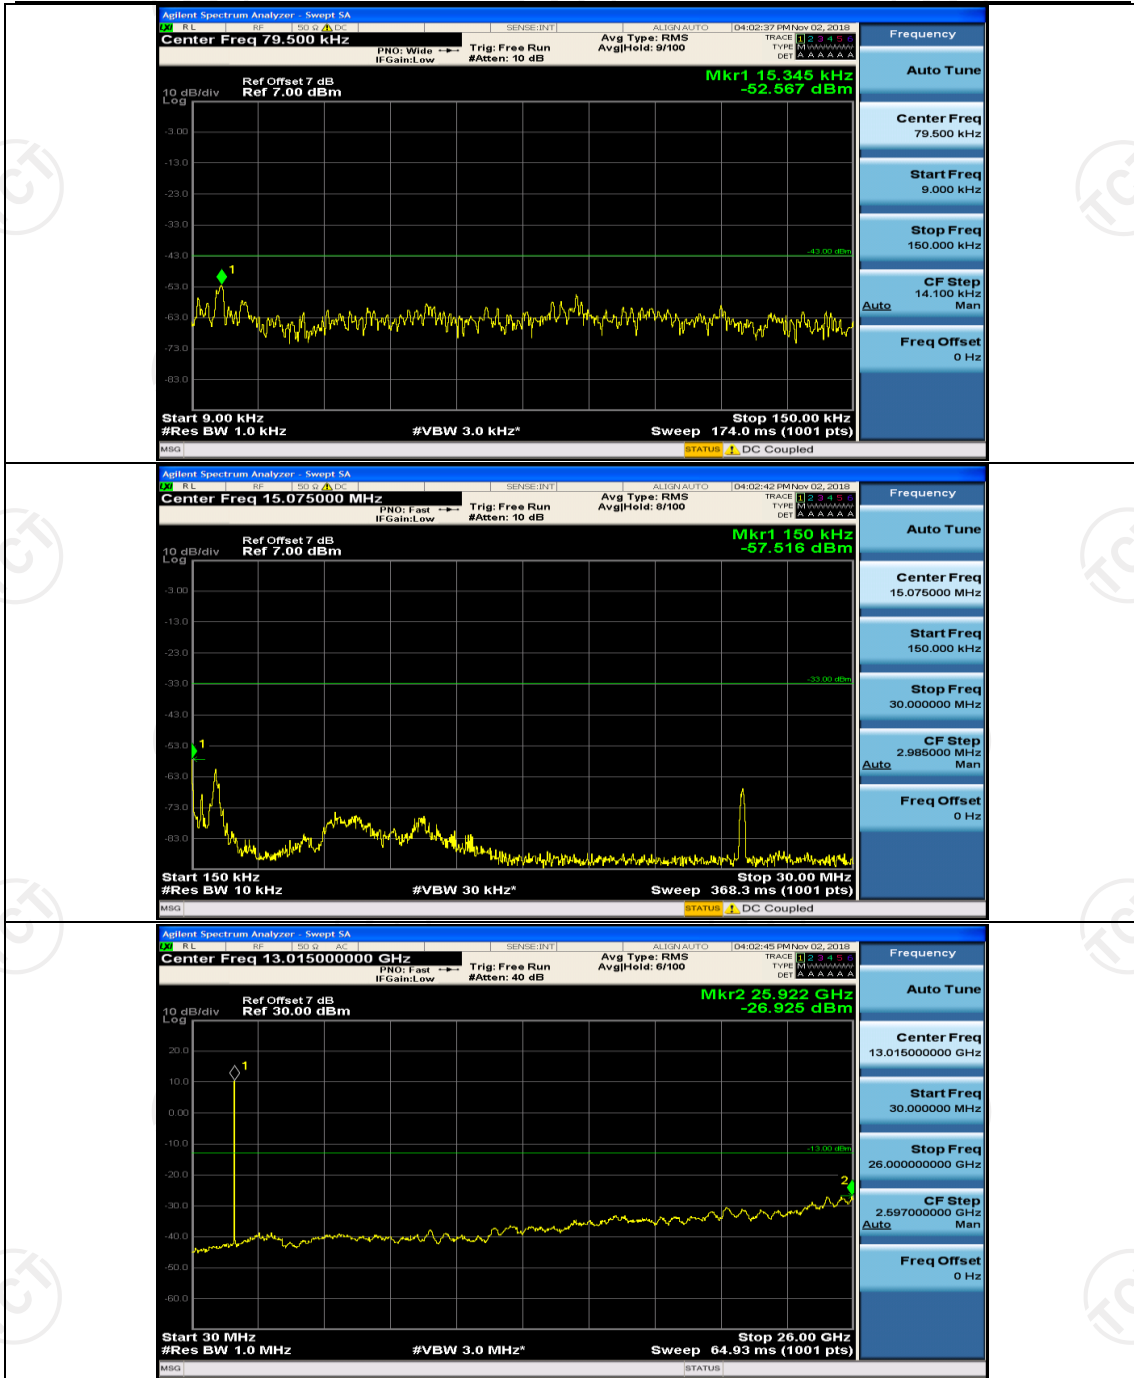

Channel Bandwidth: 10 MHz_MCH_16QAM_1RB#0

Channel Bandwidth: 15 MHz

(Channel Bandwidth:15 MHz)_MCH_QPSK_1RB#0

(Channel Bandwidth:15 MHz)_MCH_QPSK_1RB#37

(Channel Bandwidth:15 MHz)_HCH_QPSK_1RB#0

(Channel Bandwidth:15 MHz)_HCH_QPSK_1RB#37

(Channel Bandwidth:15 MHz)_LCH_16QAM_1RB#0

(Channel Bandwidth:15 MHz)_LCH_16QAM_1RB#37

(Channel Bandwidth:15 MHz)_MCH_16QAM_1RB#0

(Channel Bandwidth:15 MHz)_MCH_16QAM_1RB#37