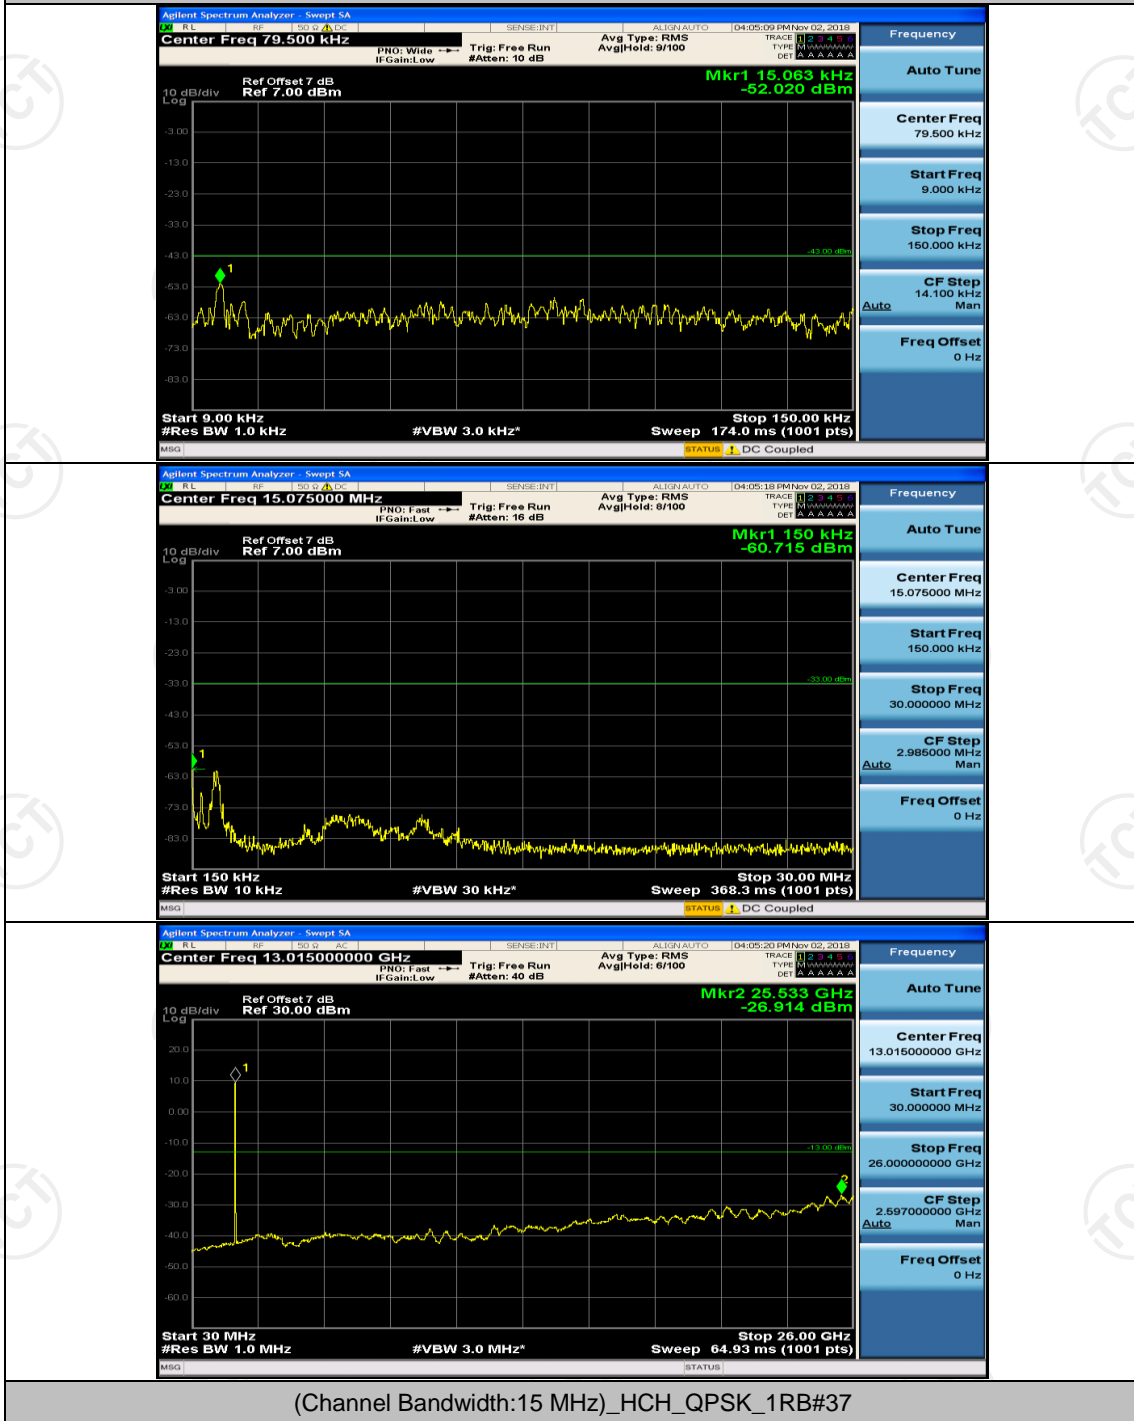

Channel Bandwidth: 10 MHz_MCH_16QAM_1RB#0

Channel Bandwidth: 15 MHz

(Channel Bandwidth:15 MHz)_MCH_QPSK_1RB#0

(Channel Bandwidth:15 MHz)_MCH_QPSK_1RB#37

(Channel Bandwidth:15 MHz)_HCH_QPSK_1RB#0

(Channel Bandwidth:15 MHz)_HCH_QPSK_1RB#37

(Channel Bandwidth:15 MHz)_LCH_16QAM_1RB#0

(Channel Bandwidth:15 MHz)_LCH_16QAM_1RB#37

(Channel Bandwidth:15 MHz)_MCH_16QAM_1RB#0

(Channel Bandwidth:15 MHz)_MCH_16QAM_1RB#37