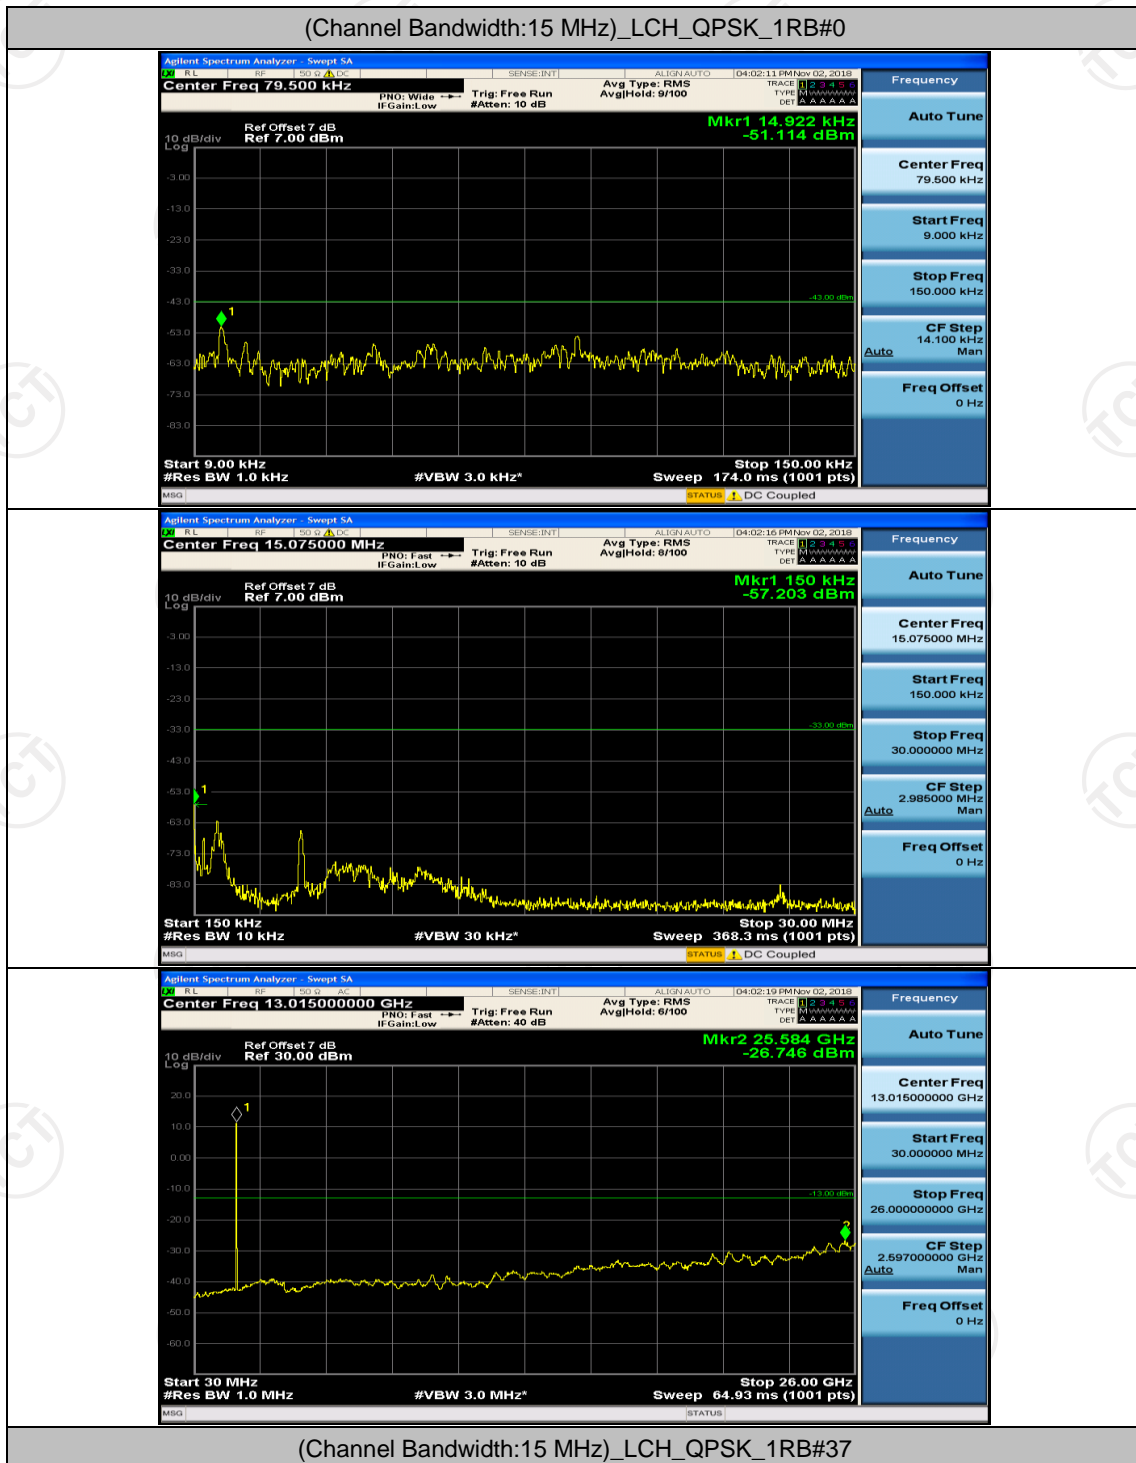

Channel Bandwidth: 10 MHz_MCH_16QAM_1RB#0

Channel Bandwidth: 15 MHz

(Channel Bandwidth:15 MHz)_MCH_QPSK_1RB#0

(Channel Bandwidth:15 MHz)_MCH_QPSK_1RB#37

(Channel Bandwidth:15 MHz)_HCH_QPSK_1RB#0

(Channel Bandwidth:15 MHz)_HCH_QPSK_1RB#37

(Channel Bandwidth:15 MHz)_LCH_16QAM_1RB#0

(Channel Bandwidth:15 MHz)_LCH_16QAM_1RB#37

(Channel Bandwidth:15 MHz)_MCH_16QAM_1RB#0

(Channel Bandwidth:15 MHz)_MCH_16QAM_1RB#37