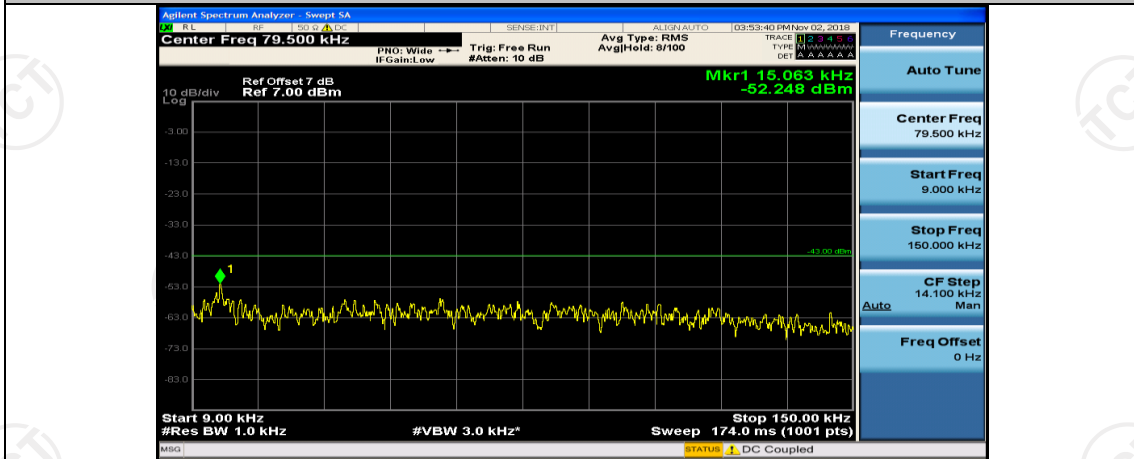

Channel Bandwidth: 5 MHz

(Channel Bandwidth: 5 MHz)_MCH_QPSK_1RB#0

(Channel Bandwidth: 5 MHz)_MCH_QPSK_1RB#12

(Channel Bandwidth: 5 MHz)_HCH_QPSK_1RB#0

(Channel Bandwidth: 5 MHz)_HCH_QPSK_1RB#12

(Channel Bandwidth: 5 MHz)_LCH_16QAM_1RB#0

Channel Bandwidth: 10 MHz