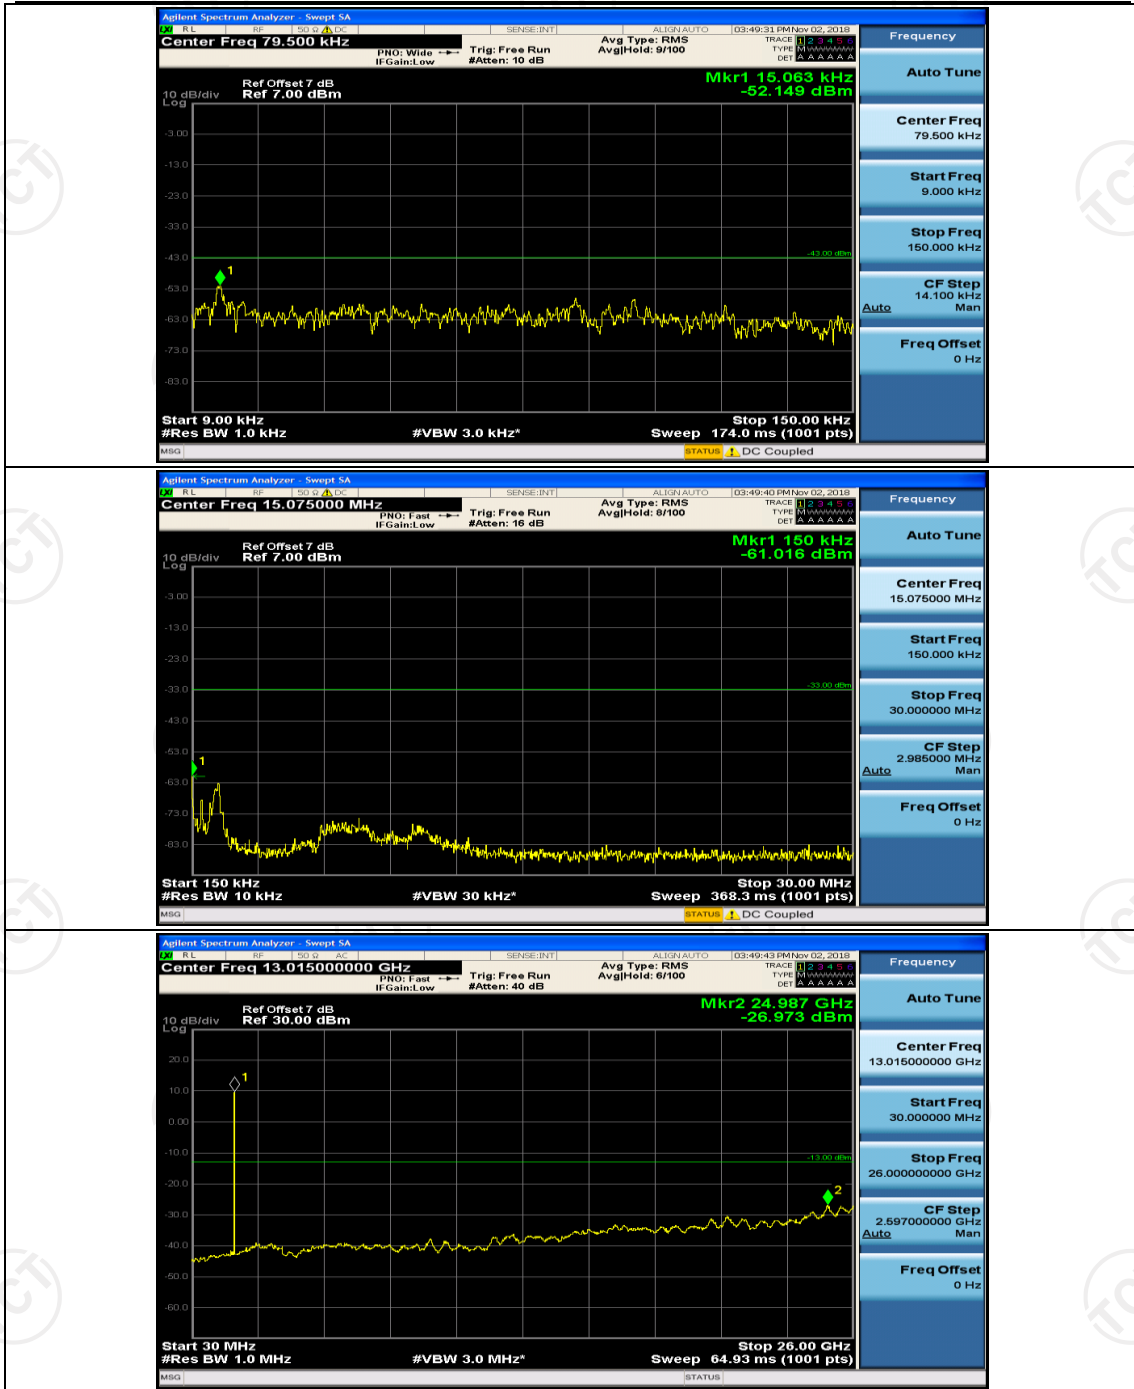

(Channel Bandwidth: 3 MHz)_MCH_QPSK_1RB#0

(Channel Bandwidth: 3 MHz)_MCH_QPSK_1RB#7

(Channel Bandwidth: 3 MHz)_HCH_QPSK_1RB#0

(Channel Bandwidth: 3 MHz)_HCH_QPSK_1RB#7

(Channel Bandwidth: 3 MHz)_LCH_16QAM_1RB#0

(Channel Bandwidth: 3 MHz)_LCH_16QAM_1RB#7

(Channel Bandwidth: 3 MHz)_MCH_16QAM_1RB#0

(Channel Bandwidth: 3 MHz)_MCH_16QAM_1RB#7

(Channel Bandwidth: 3 MHz)_HCH_16QAM_1RB#0

(Channel Bandwidth: 3 MHz)_HCH_16QAM_1RB#7

Channel Bandwidth: 5 MHz

(Channel Bandwidth: 5 MHz)_MCH_QPSK_1RB#0

(Channel Bandwidth: 5 MHz)_MCH_QPSK_1RB#12

(Channel Bandwidth: 5 MHz)_HCH_QPSK_1RB#0

(Channel Bandwidth: 5 MHz)_HCH_QPSK_1RB#12

(Channel Bandwidth: 5 MHz)_LCH_16QAM_1RB#0