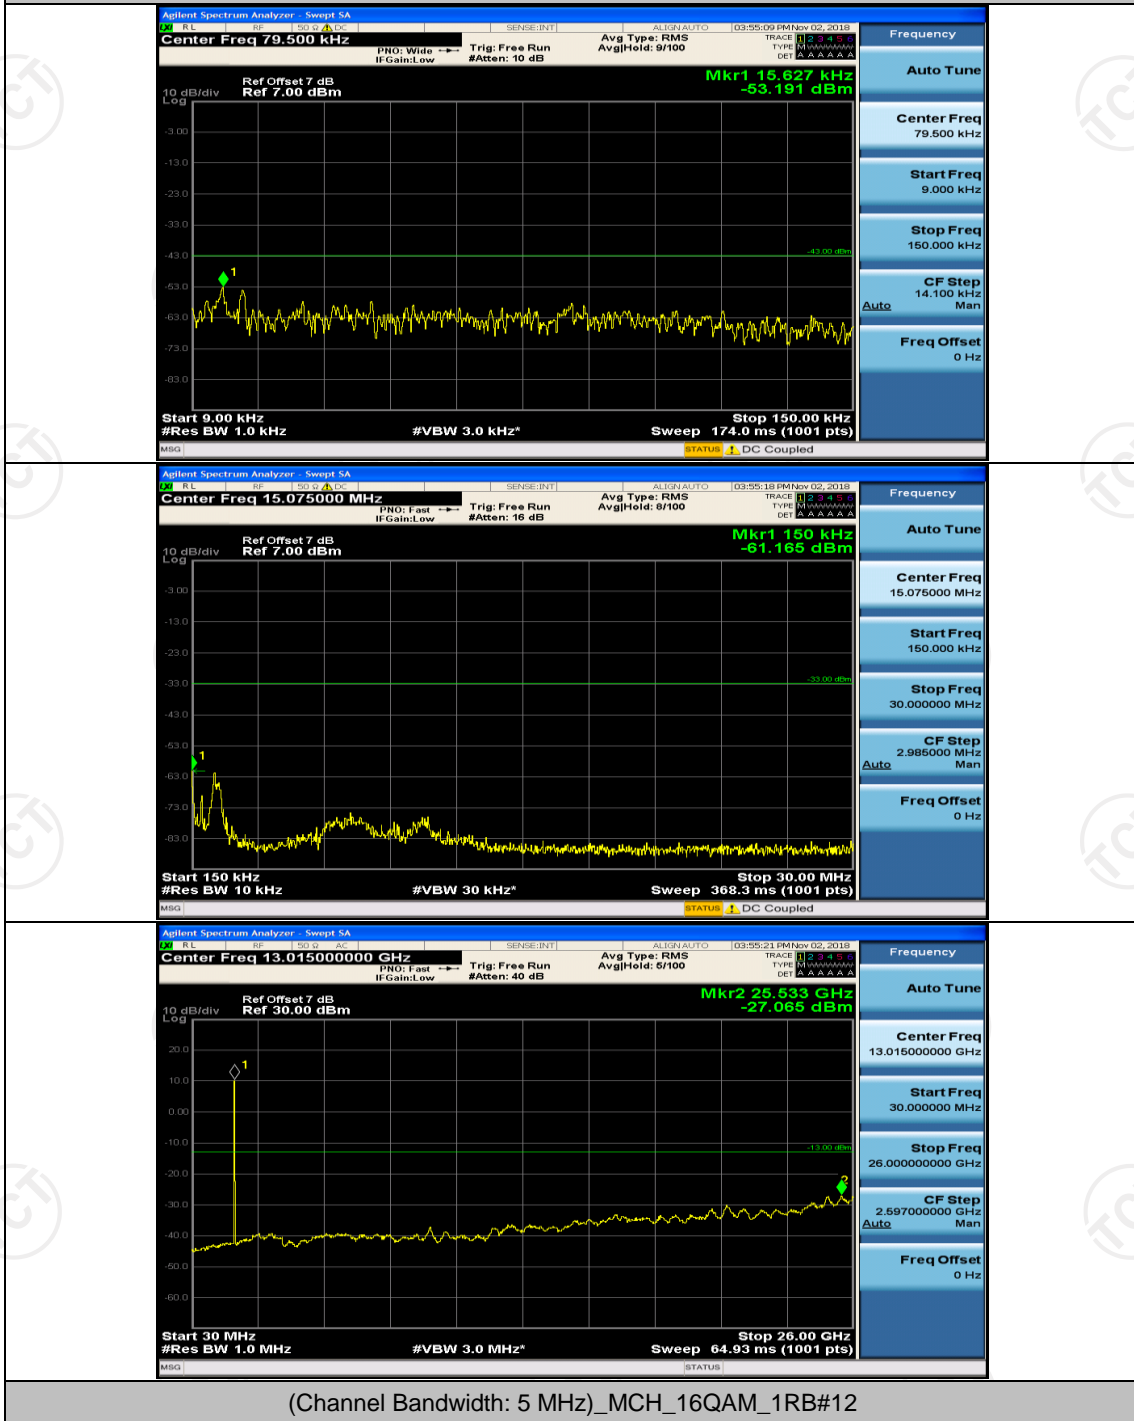

(Channel Bandwidth: 3 MHz)_LCH_16QAM_1RB#7

(Channel Bandwidth: 3 MHz)_MCH_16QAM_1RB#0

(Channel Bandwidth: 3 MHz)_MCH_16QAM_1RB#7

(Channel Bandwidth: 3 MHz)_HCH_16QAM_1RB#0

(Channel Bandwidth: 3 MHz)_HCH_16QAM_1RB#7

Channel Bandwidth: 5 MHz

(Channel Bandwidth: 5 MHz)_MCH_QPSK_1RB#0

(Channel Bandwidth: 5 MHz)_MCH_QPSK_1RB#12

(Channel Bandwidth: 5 MHz)_HCH_QPSK_1RB#0

(Channel Bandwidth: 5 MHz)_HCH_QPSK_1RB#12

(Channel Bandwidth: 5 MHz)_LCH_16QAM_1RB#0

(Channel Bandwidth: 5 MHz)_LCH_16QAM_1RB#12

(Channel Bandwidth: 5 MHz)_MCH_16QAM_1RB#0

(Channel Bandwidth: 5 MHz)_MCH_16QAM_1RB#12

(Channel Bandwidth: 5 MHz)_HCH_16QAM_1RB#0

(Channel Bandwidth: 5 MHz)_HCH_16QAM_1RB#12

Channel Bandwidth: 10 MHz