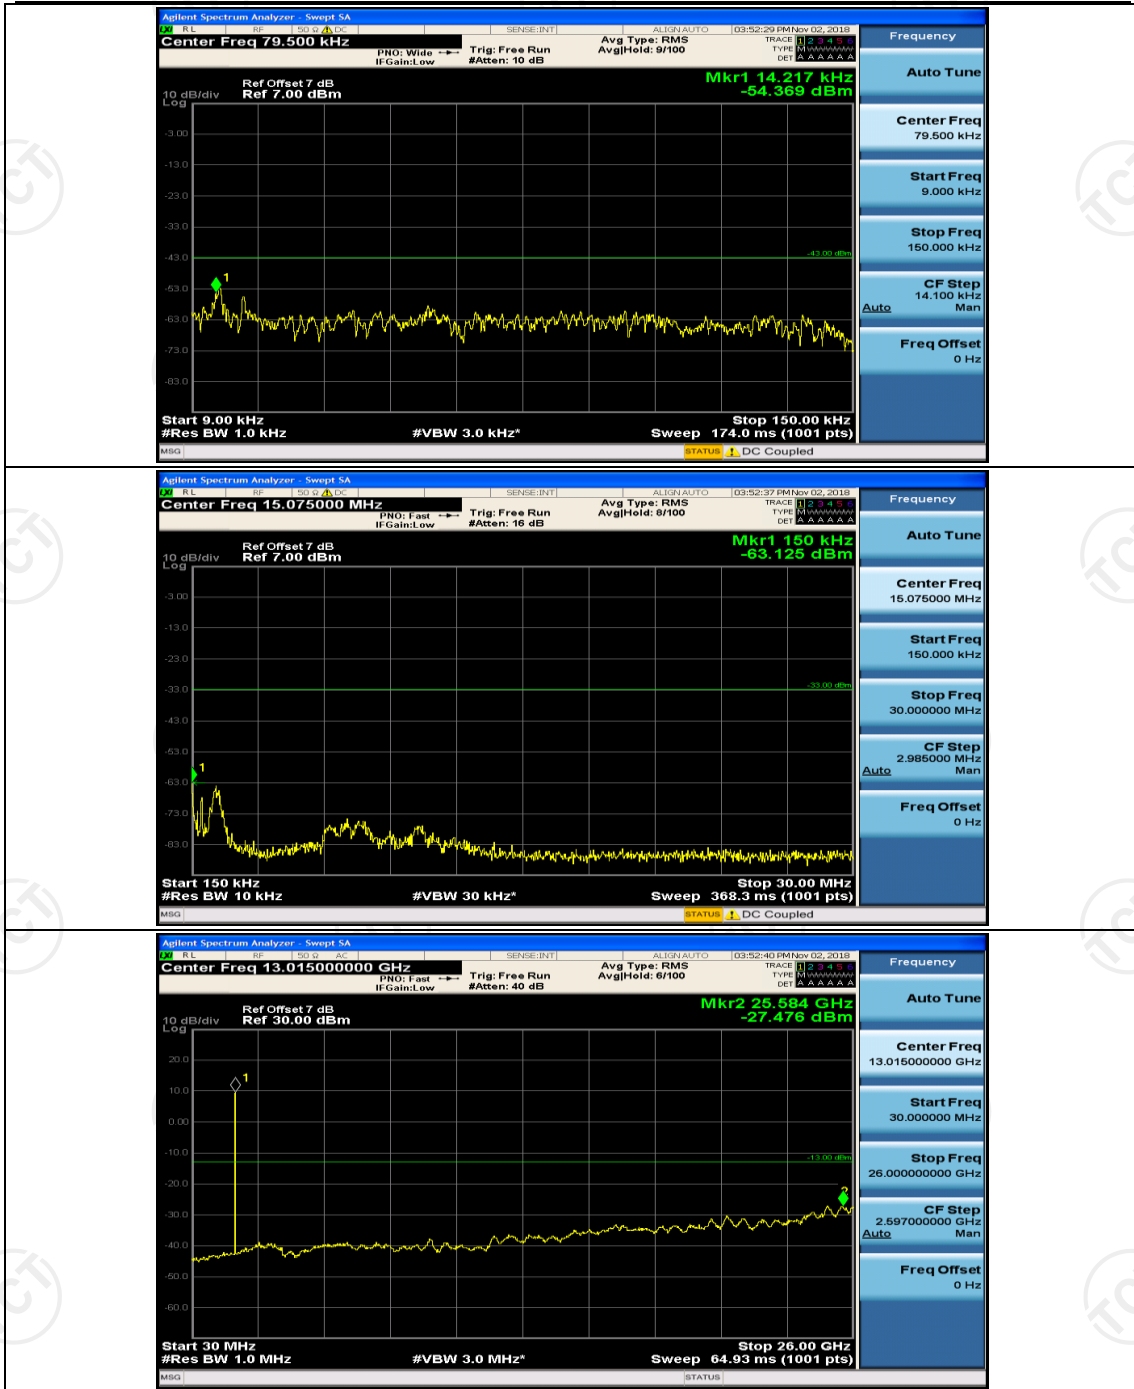

(Channel Bandwidth: 3 MHz)_MCH_QPSK_1RB#0

(Channel Bandwidth: 3 MHz)_MCH_QPSK_1RB#7

(Channel Bandwidth: 3 MHz)_HCH_QPSK_1RB#0

(Channel Bandwidth: 3 MHz)_HCH_QPSK_1RB#7

(Channel Bandwidth: 3 MHz)_LCH_16QAM_1RB#0

(Channel Bandwidth: 3 MHz)_LCH_16QAM_1RB#7

(Channel Bandwidth: 3 MHz)_MCH_16QAM_1RB#0

(Channel Bandwidth: 3 MHz)_MCH_16QAM_1RB#7

(Channel Bandwidth: 3 MHz)_HCH_16QAM_1RB#0

(Channel Bandwidth: 3 MHz)_HCH_16QAM_1RB#7

Channel Bandwidth: 5 MHz

(Channel Bandwidth: 5 MHz)_MCH_QPSK_1RB#0

(Channel Bandwidth: 5 MHz)_MCH_QPSK_1RB#12

(Channel Bandwidth: 5 MHz)_HCH_QPSK_1RB#0

(Channel Bandwidth: 5 MHz)_HCH_QPSK_1RB#12

(Channel Bandwidth: 5 MHz)_LCH_16QAM_1RB#0