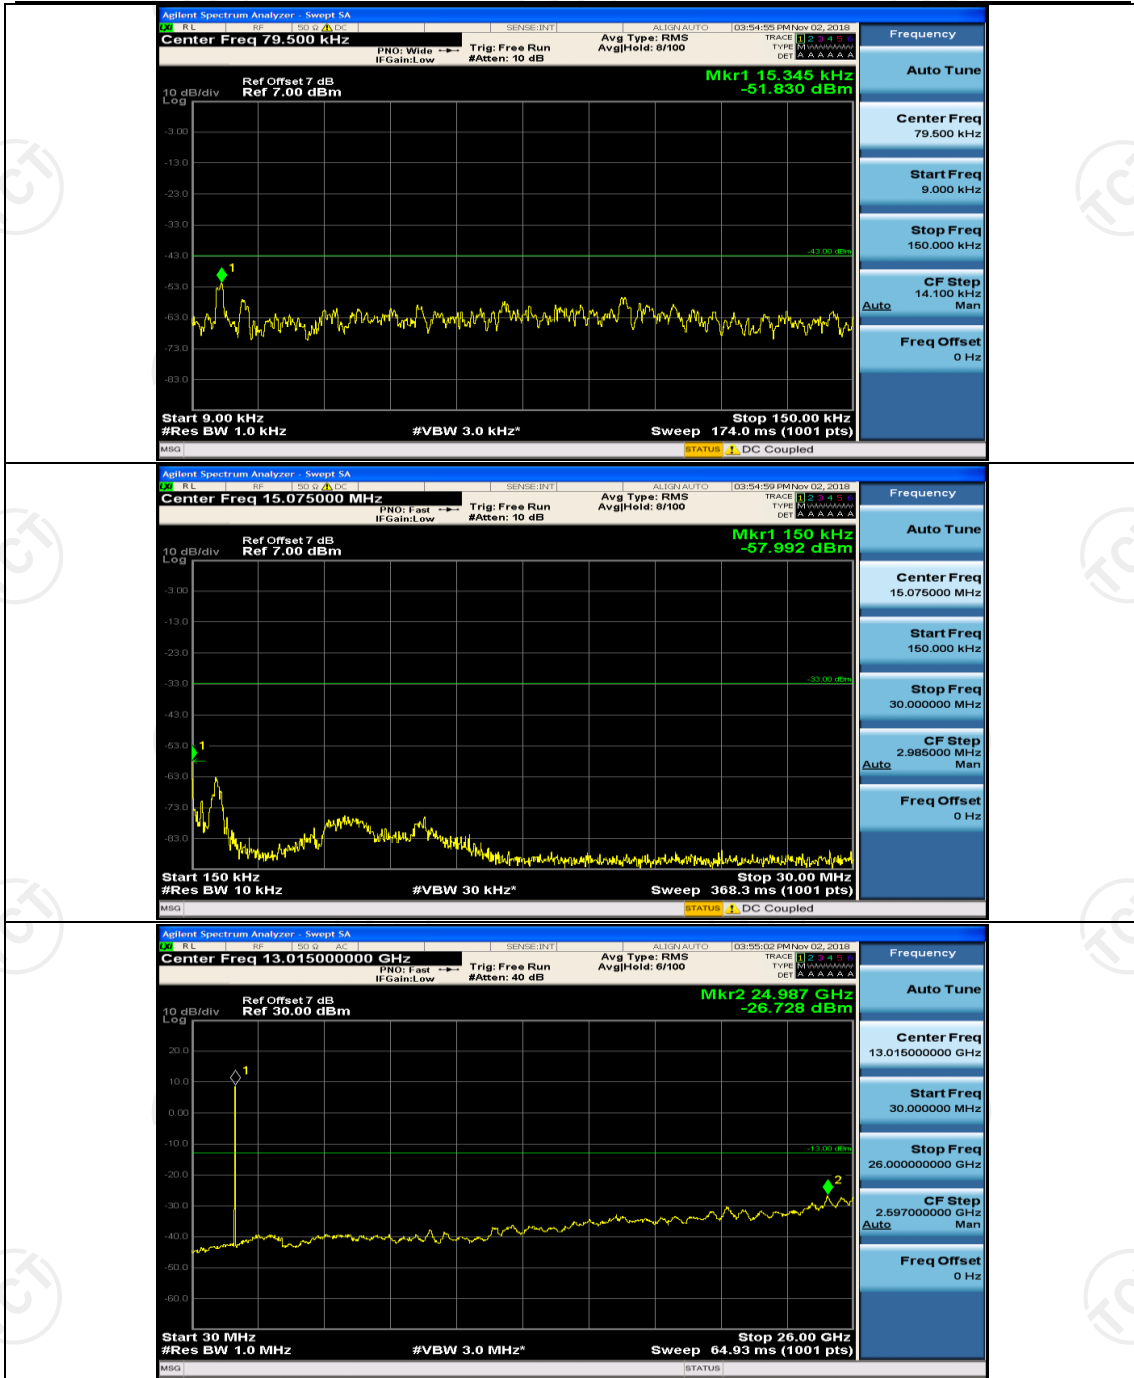

Channel Bandwidth: 5 MHz

(Channel Bandwidth: 5 MHz)_MCH_QPSK_1RB#0

(Channel Bandwidth: 5 MHz)_MCH_QPSK_1RB#12

(Channel Bandwidth: 5 MHz)_HCH_QPSK_1RB#0

(Channel Bandwidth: 5 MHz)_HCH_QPSK_1RB#12

(Channel Bandwidth: 5 MHz)_LCH_16QAM_1RB#0

(Channel Bandwidth: 5 MHz)_LCH_16QAM_1RB#12

(Channel Bandwidth: 5 MHz)_MCH_16QAM_1RB#0

(Channel Bandwidth: 5 MHz)_MCH_16QAM_1RB#12

(Channel Bandwidth: 5 MHz)_HCH_16QAM_1RB#0

(Channel Bandwidth: 5 MHz)_HCH_16QAM_1RB#12

Channel Bandwidth: 10 MHz