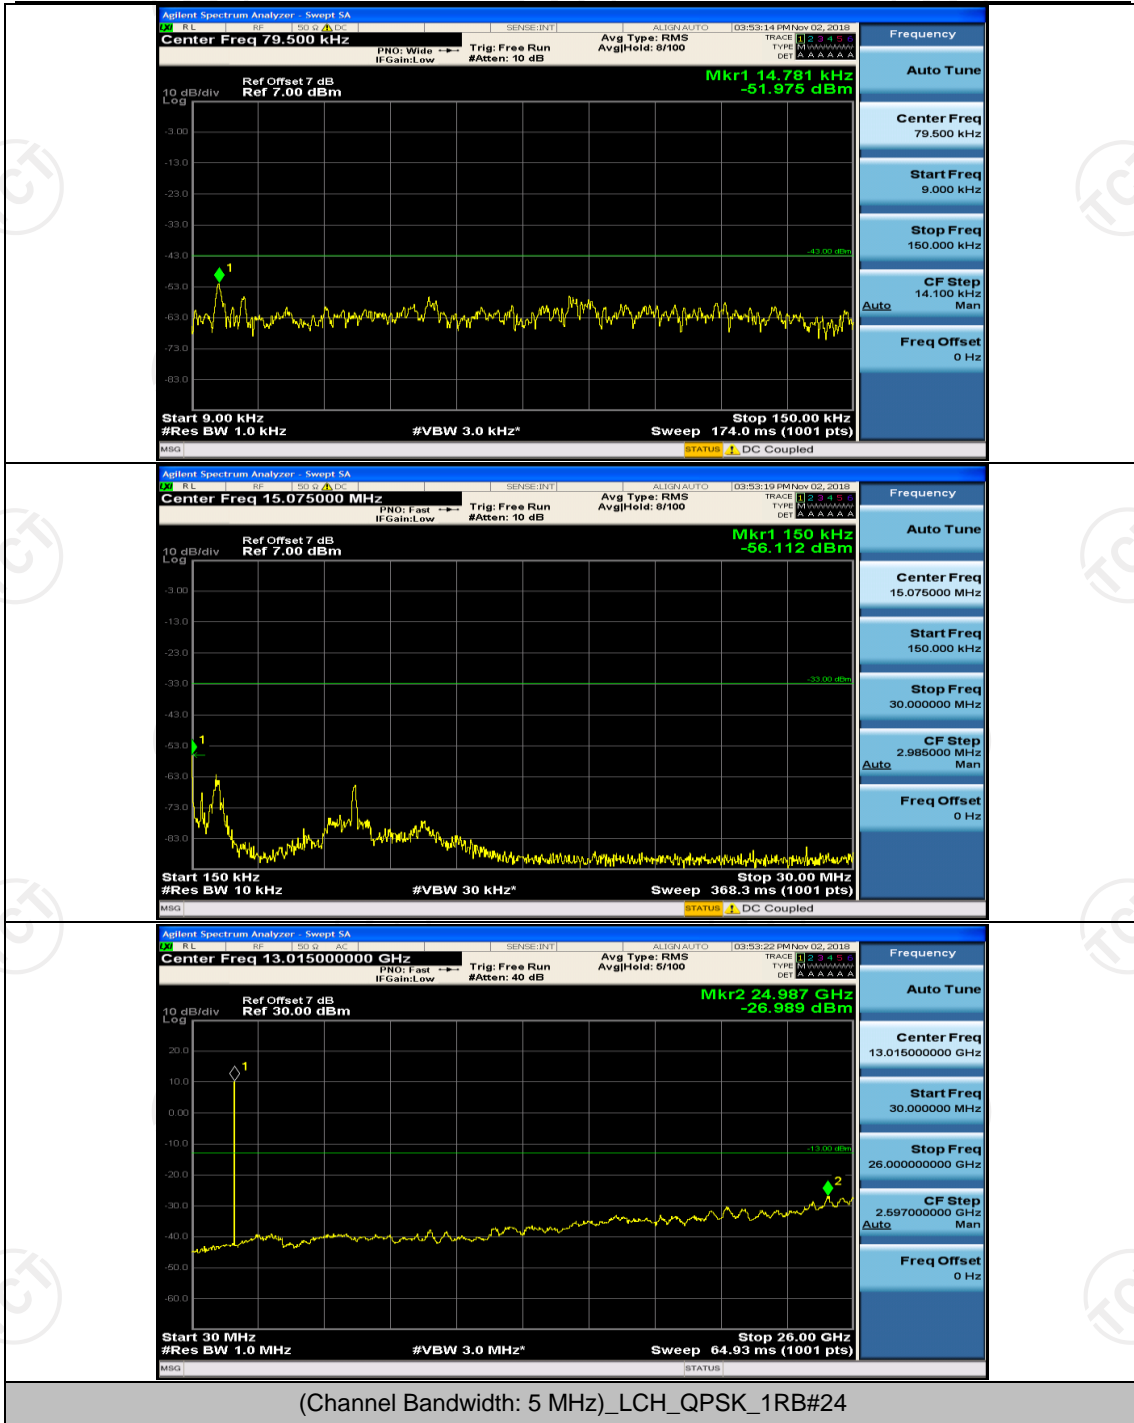

(Channel Bandwidth: 3 MHz)_MCH_QPSK_1RB#0

(Channel Bandwidth: 3 MHz)_MCH_QPSK_1RB#7

(Channel Bandwidth: 3 MHz)_HCH_QPSK_1RB#0

(Channel Bandwidth: 3 MHz)_HCH_QPSK_1RB#7

(Channel Bandwidth: 3 MHz)_LCH_16QAM_1RB#0

(Channel Bandwidth: 3 MHz)_LCH_16QAM_1RB#7

(Channel Bandwidth: 3 MHz)_MCH_16QAM_1RB#0

(Channel Bandwidth: 3 MHz)_MCH_16QAM_1RB#7

(Channel Bandwidth: 3 MHz)_HCH_16QAM_1RB#0

(Channel Bandwidth: 3 MHz)_HCH_16QAM_1RB#7

Channel Bandwidth: 5 MHz

(Channel Bandwidth: 5 MHz)_MCH_QPSK_1RB#0

(Channel Bandwidth: 5 MHz)_MCH_QPSK_1RB#12

(Channel Bandwidth: 5 MHz)_HCH_QPSK_1RB#0

(Channel Bandwidth: 5 MHz)_HCH_QPSK_1RB#12

(Channel Bandwidth: 5 MHz)_LCH_16QAM_1RB#0