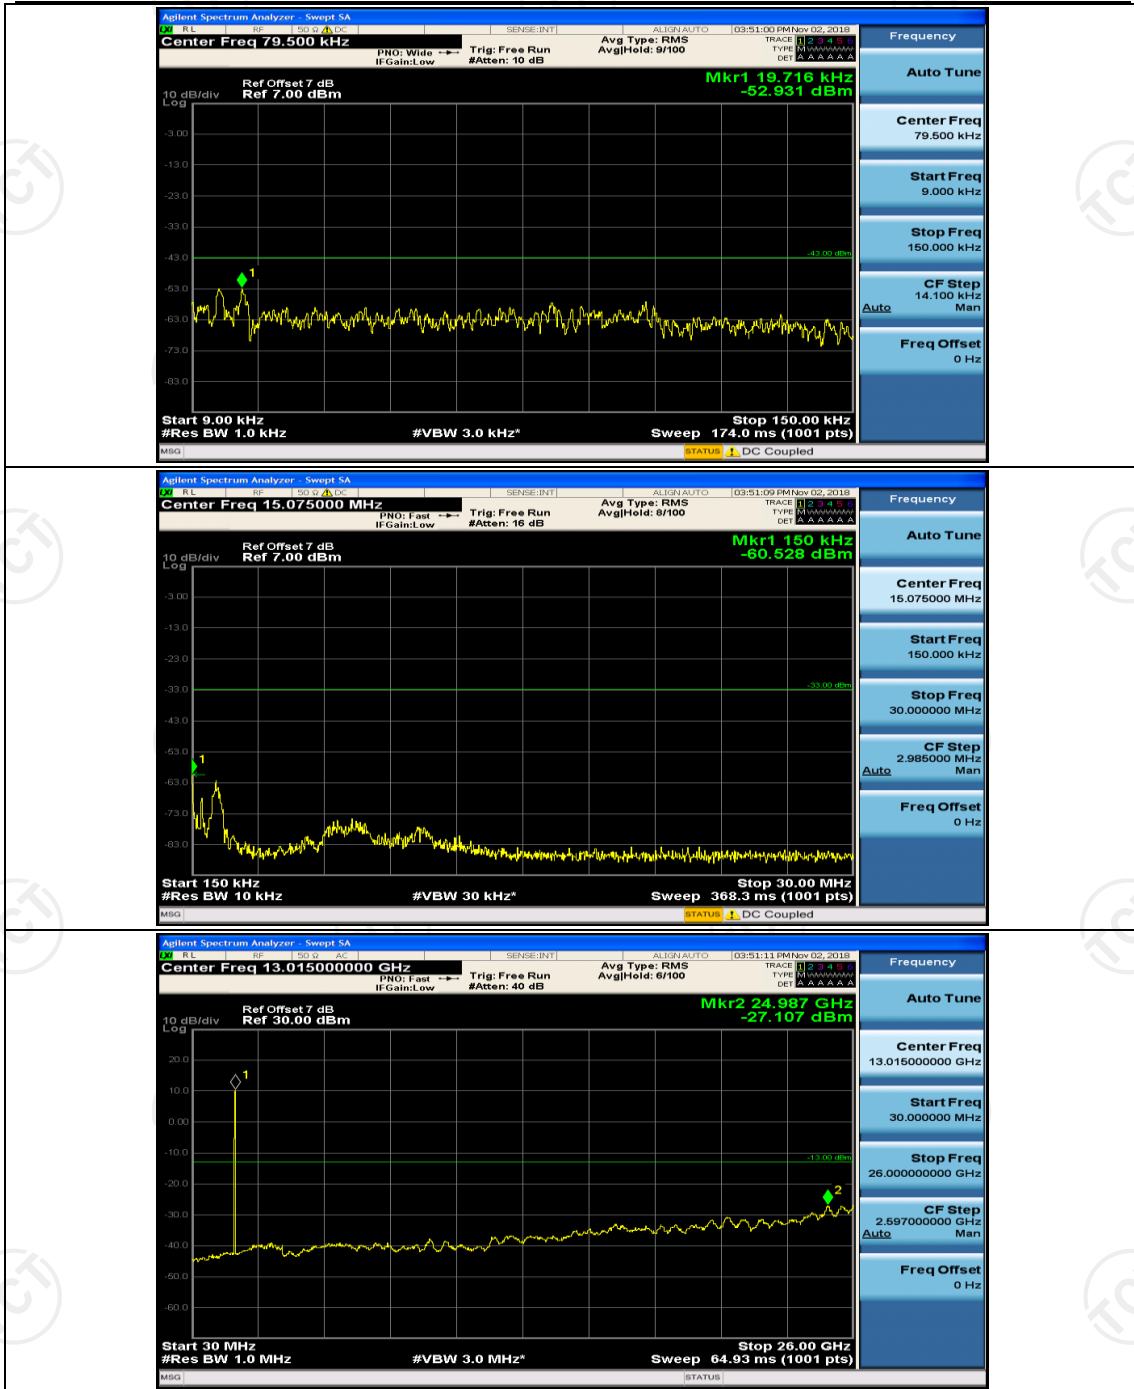

(Channel Bandwidth: 3 MHz)_MCH_QPSK_1RB#0

(Channel Bandwidth: 3 MHz)_MCH_QPSK_1RB#7

(Channel Bandwidth: 3 MHz)_HCH_QPSK_1RB#0

(Channel Bandwidth: 3 MHz)_HCH_QPSK_1RB#7

(Channel Bandwidth: 3 MHz)_LCH_16QAM_1RB#0

(Channel Bandwidth: 3 MHz)_LCH_16QAM_1RB#7

(Channel Bandwidth: 3 MHz)_MCH_16QAM_1RB#0

(Channel Bandwidth: 3 MHz)_MCH_16QAM_1RB#7

(Channel Bandwidth: 3 MHz)_HCH_16QAM_1RB#0

(Channel Bandwidth: 3 MHz)_HCH_16QAM_1RB#7

Channel Bandwidth: 5 MHz

(Channel Bandwidth: 5 MHz)_MCH_QPSK_1RB#0

(Channel Bandwidth: 5 MHz)_MCH_QPSK_1RB#12

(Channel Bandwidth: 5 MHz)_HCH_QPSK_1RB#0

(Channel Bandwidth: 5 MHz)_HCH_QPSK_1RB#12

(Channel Bandwidth: 5 MHz)_LCH_16QAM_1RB#0