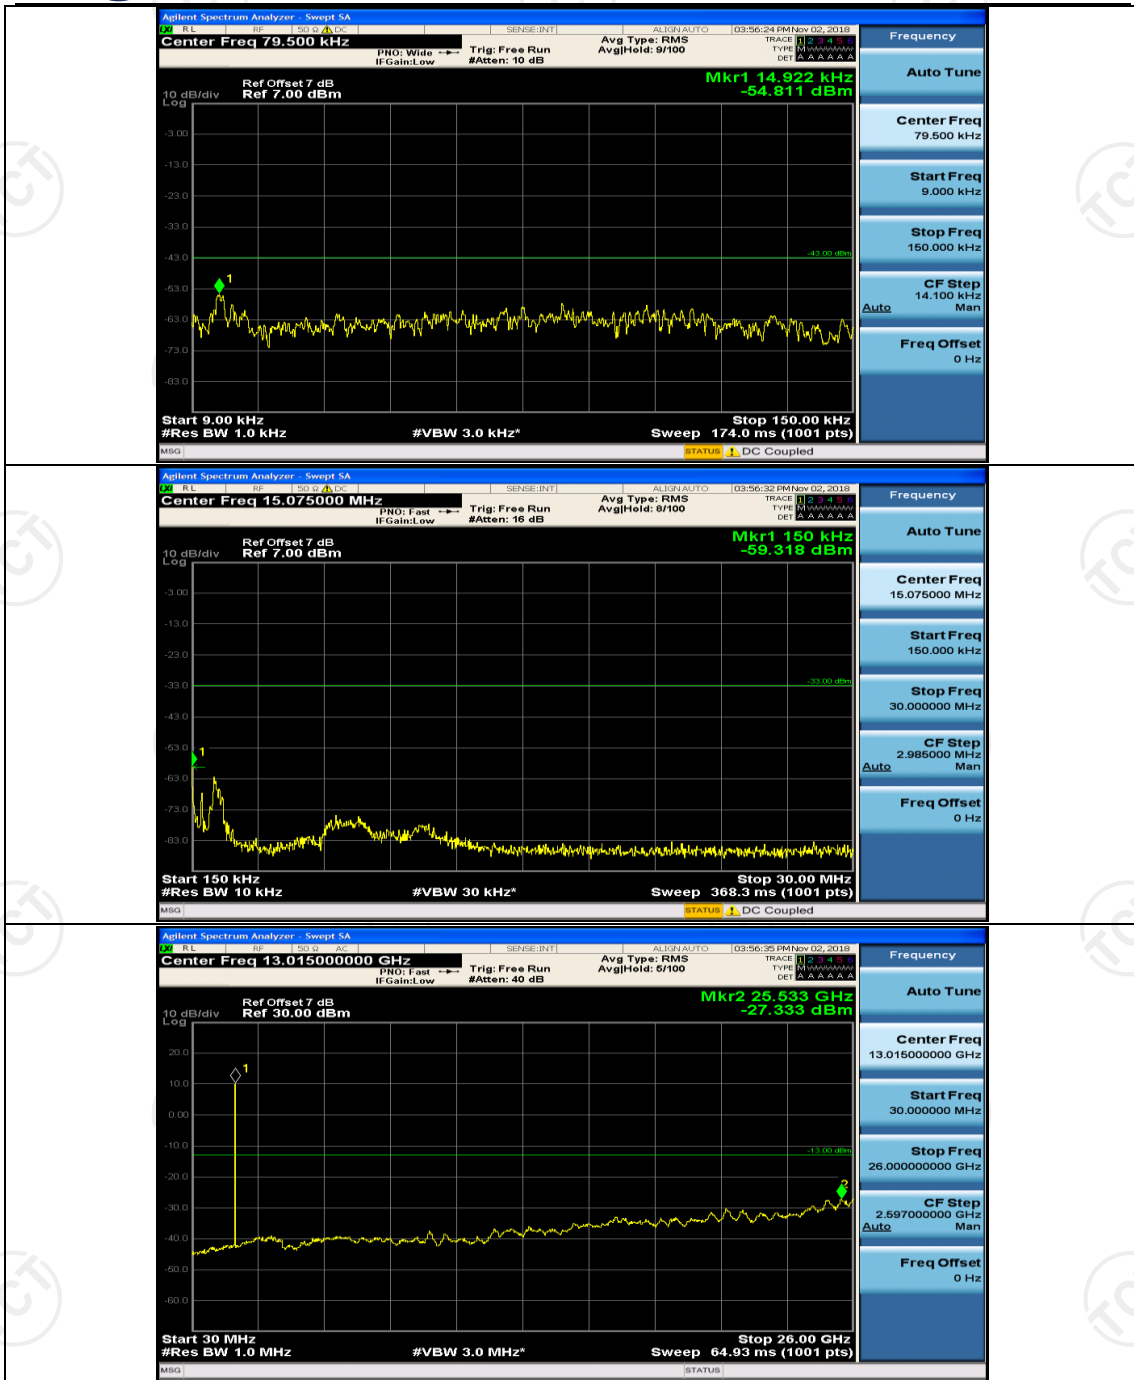

(Channel Bandwidth: 3 MHz)_LCH_16QAM_1RB#7

(Channel Bandwidth: 3 MHz)_MCH_16QAM_1RB#0

(Channel Bandwidth: 3 MHz)_MCH_16QAM_1RB#7

(Channel Bandwidth: 3 MHz)_HCH_16QAM_1RB#0

(Channel Bandwidth: 3 MHz)_HCH_16QAM_1RB#7

Channel Bandwidth: 5 MHz

(Channel Bandwidth: 5 MHz)_MCH_QPSK_1RB#0

(Channel Bandwidth: 5 MHz)_MCH_QPSK_1RB#12

(Channel Bandwidth: 5 MHz)_HCH_QPSK_1RB#0

(Channel Bandwidth: 5 MHz)_HCH_QPSK_1RB#12

(Channel Bandwidth: 5 MHz)_LCH_16QAM_1RB#0

(Channel Bandwidth: 5 MHz)_LCH_16QAM_1RB#12

(Channel Bandwidth: 5 MHz)_MCH_16QAM_1RB#0

(Channel Bandwidth: 5 MHz)_MCH_16QAM_1RB#12

(Channel Bandwidth: 5 MHz)_HCH_16QAM_1RB#0

(Channel Bandwidth: 5 MHz)_HCH_16QAM_1RB#12

Channel Bandwidth: 10 MHz