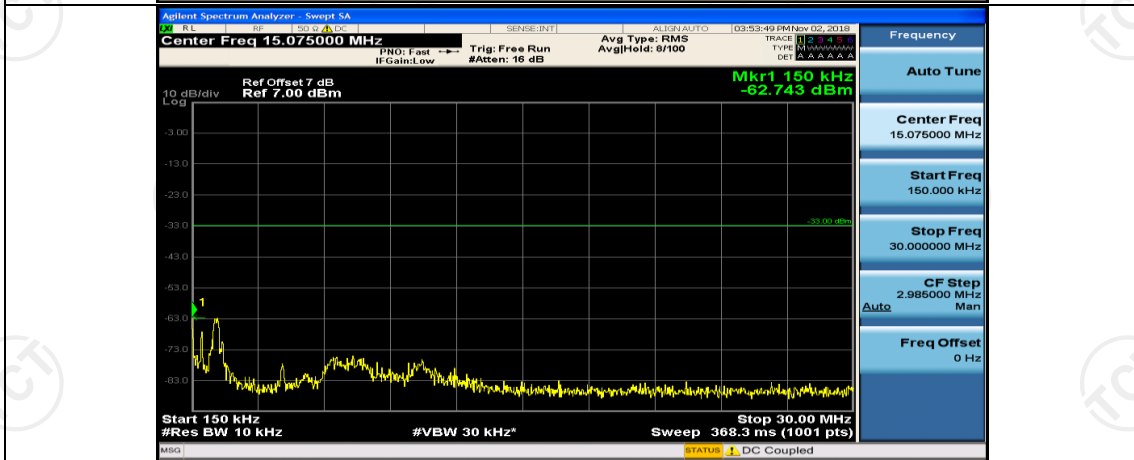

Channel Bandwidth: 5 MHz

(Channel Bandwidth: 5 MHz)_MCH_QPSK_1RB#0

(Channel Bandwidth: 5 MHz)_MCH_QPSK_1RB#12

(Channel Bandwidth: 5 MHz)_HCH_QPSK_1RB#0

(Channel Bandwidth: 5 MHz)_HCH_QPSK_1RB#12

(Channel Bandwidth: 5 MHz)_LCH_16QAM_1RB#0

Channel Bandwidth: 10 MHz