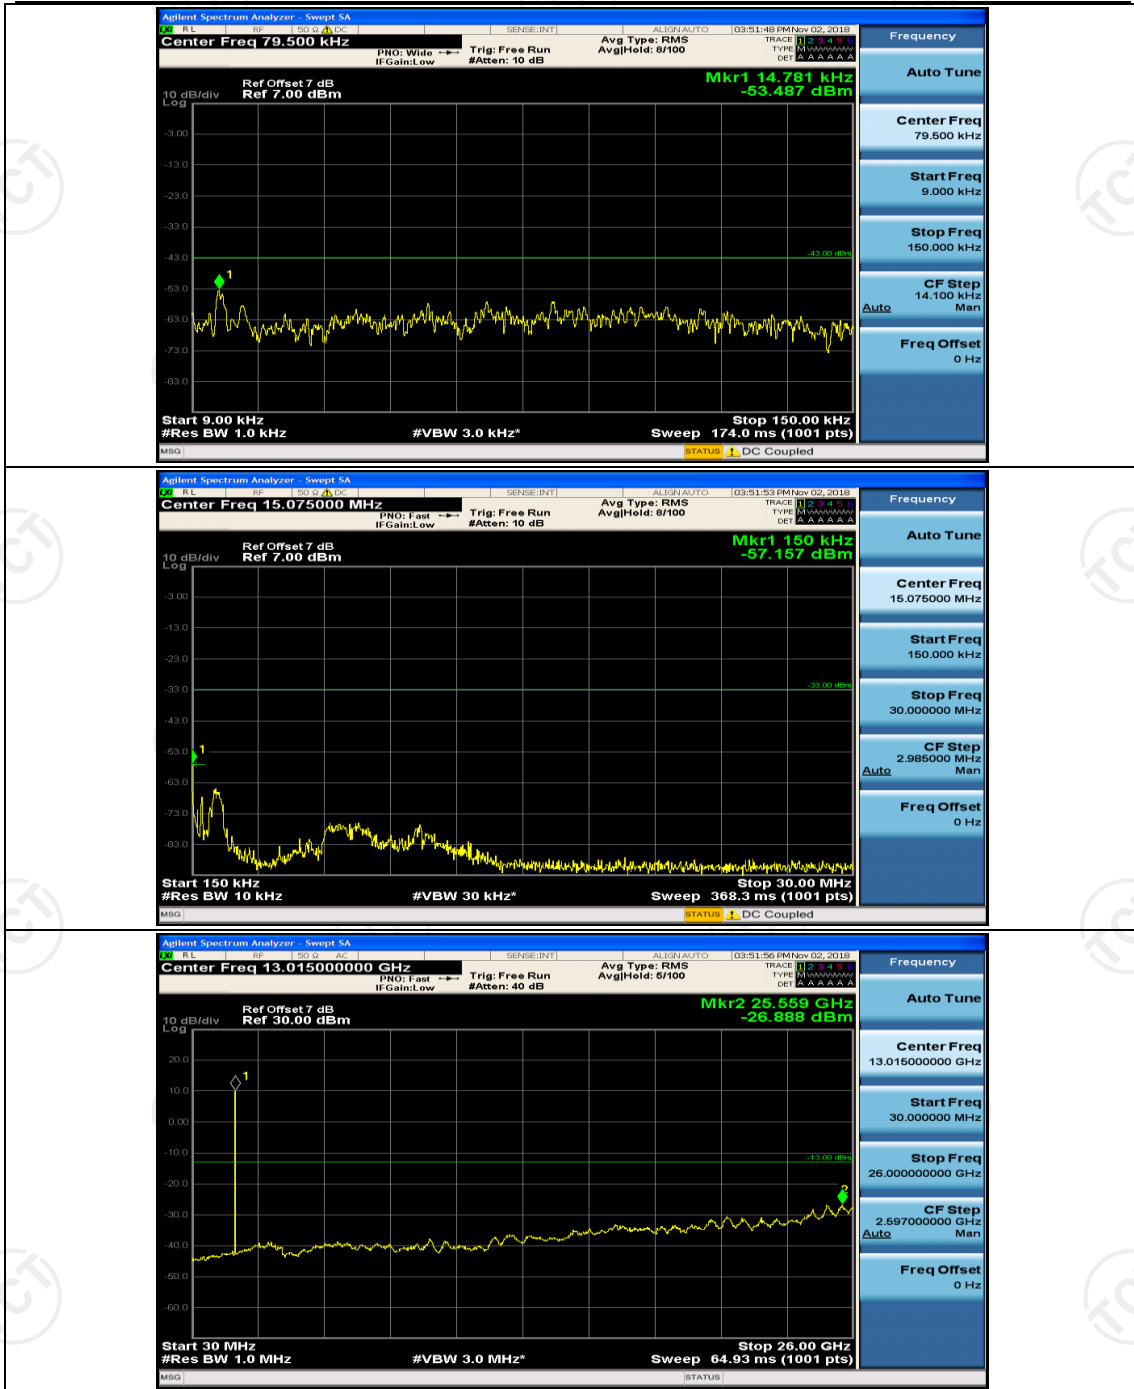

(Channel Bandwidth: 3 MHz)_MCH_QPSK_1RB#0

(Channel Bandwidth: 3 MHz)_MCH_QPSK_1RB#7

(Channel Bandwidth: 3 MHz)_HCH_QPSK_1RB#0

(Channel Bandwidth: 3 MHz)_HCH_QPSK_1RB#7

(Channel Bandwidth: 3 MHz)_LCH_16QAM_1RB#0

(Channel Bandwidth: 3 MHz)_LCH_16QAM_1RB#7

(Channel Bandwidth: 3 MHz)_MCH_16QAM_1RB#0

(Channel Bandwidth: 3 MHz)_MCH_16QAM_1RB#7

(Channel Bandwidth: 3 MHz)_HCH_16QAM_1RB#0

(Channel Bandwidth: 3 MHz)_HCH_16QAM_1RB#7

Channel Bandwidth: 5 MHz

(Channel Bandwidth: 5 MHz)_MCH_QPSK_1RB#0

(Channel Bandwidth: 5 MHz)_MCH_QPSK_1RB#12

(Channel Bandwidth: 5 MHz)_HCH_QPSK_1RB#0

(Channel Bandwidth: 5 MHz)_HCH_QPSK_1RB#12

(Channel Bandwidth: 5 MHz)_LCH_16QAM_1RB#0