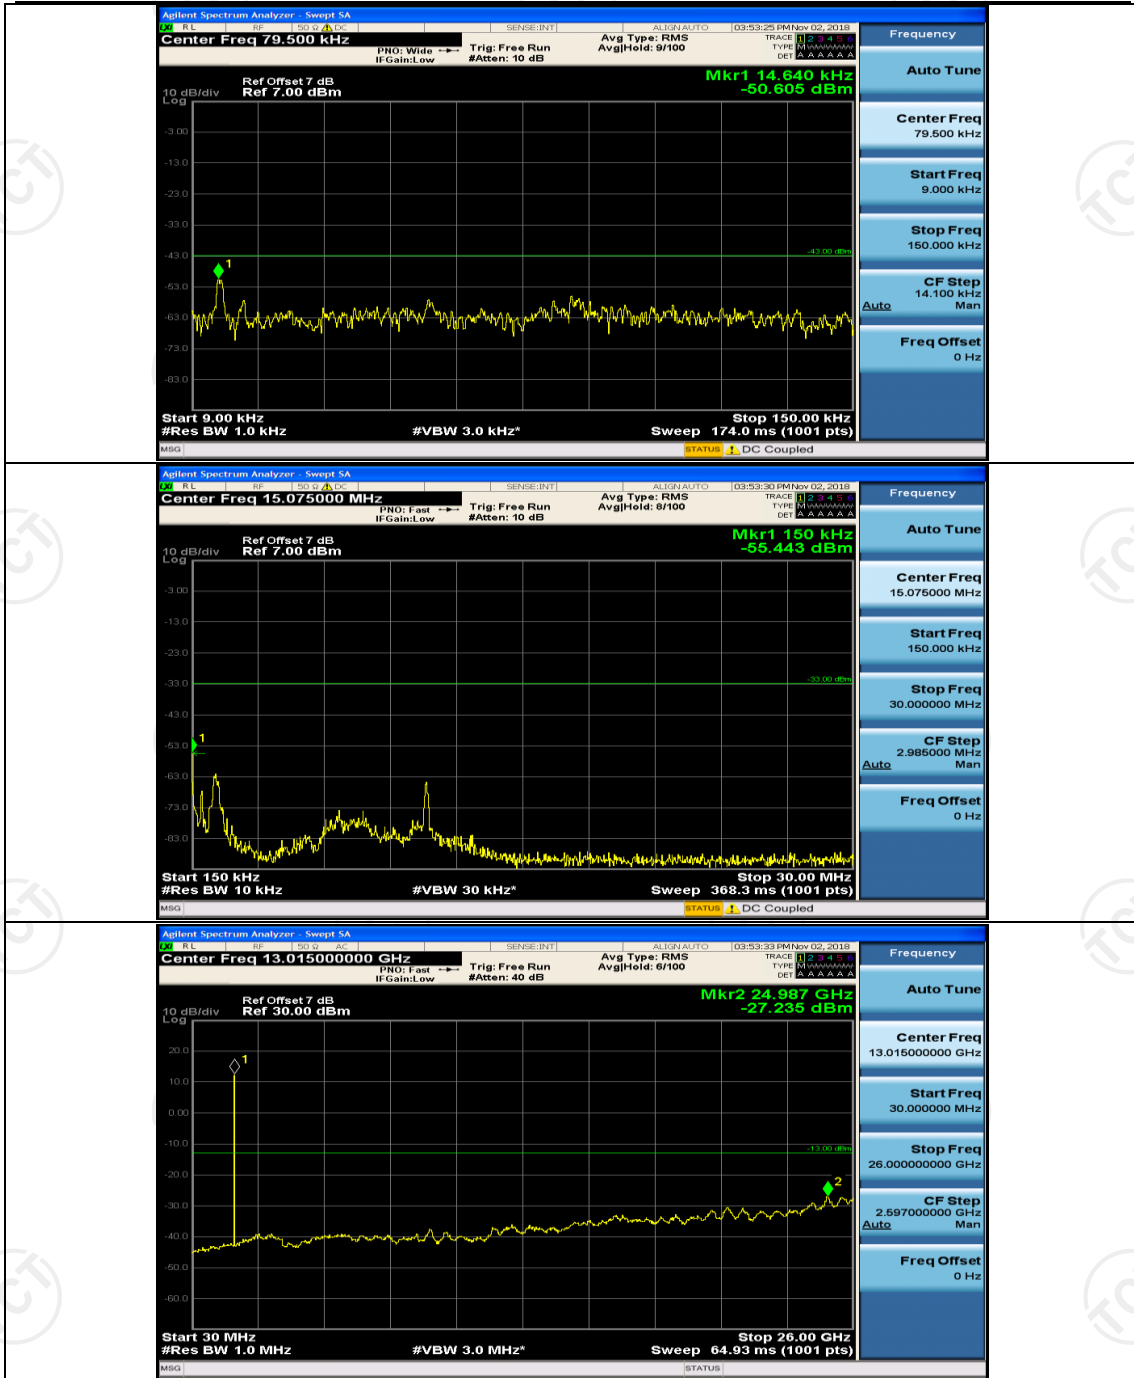

(Channel Bandwidth: 3 MHz)_MCH_QPSK_1RB#0

(Channel Bandwidth: 3 MHz)_MCH_QPSK_1RB#7

(Channel Bandwidth: 3 MHz)_HCH_QPSK_1RB#0

(Channel Bandwidth: 3 MHz)_HCH_QPSK_1RB#7

(Channel Bandwidth: 3 MHz)_LCH_16QAM_1RB#0

(Channel Bandwidth: 3 MHz)_LCH_16QAM_1RB#7

(Channel Bandwidth: 3 MHz)_MCH_16QAM_1RB#0

(Channel Bandwidth: 3 MHz)_MCH_16QAM_1RB#7

(Channel Bandwidth: 3 MHz)_HCH_16QAM_1RB#0

(Channel Bandwidth: 3 MHz)_HCH_16QAM_1RB#7

Channel Bandwidth: 5 MHz

(Channel Bandwidth: 5 MHz)_MCH_QPSK_1RB#0

(Channel Bandwidth: 5 MHz)_MCH_QPSK_1RB#12

(Channel Bandwidth: 5 MHz)_HCH_QPSK_1RB#0

(Channel Bandwidth: 5 MHz)_HCH_QPSK_1RB#12

(Channel Bandwidth: 5 MHz)_LCH_16QAM_1RB#0