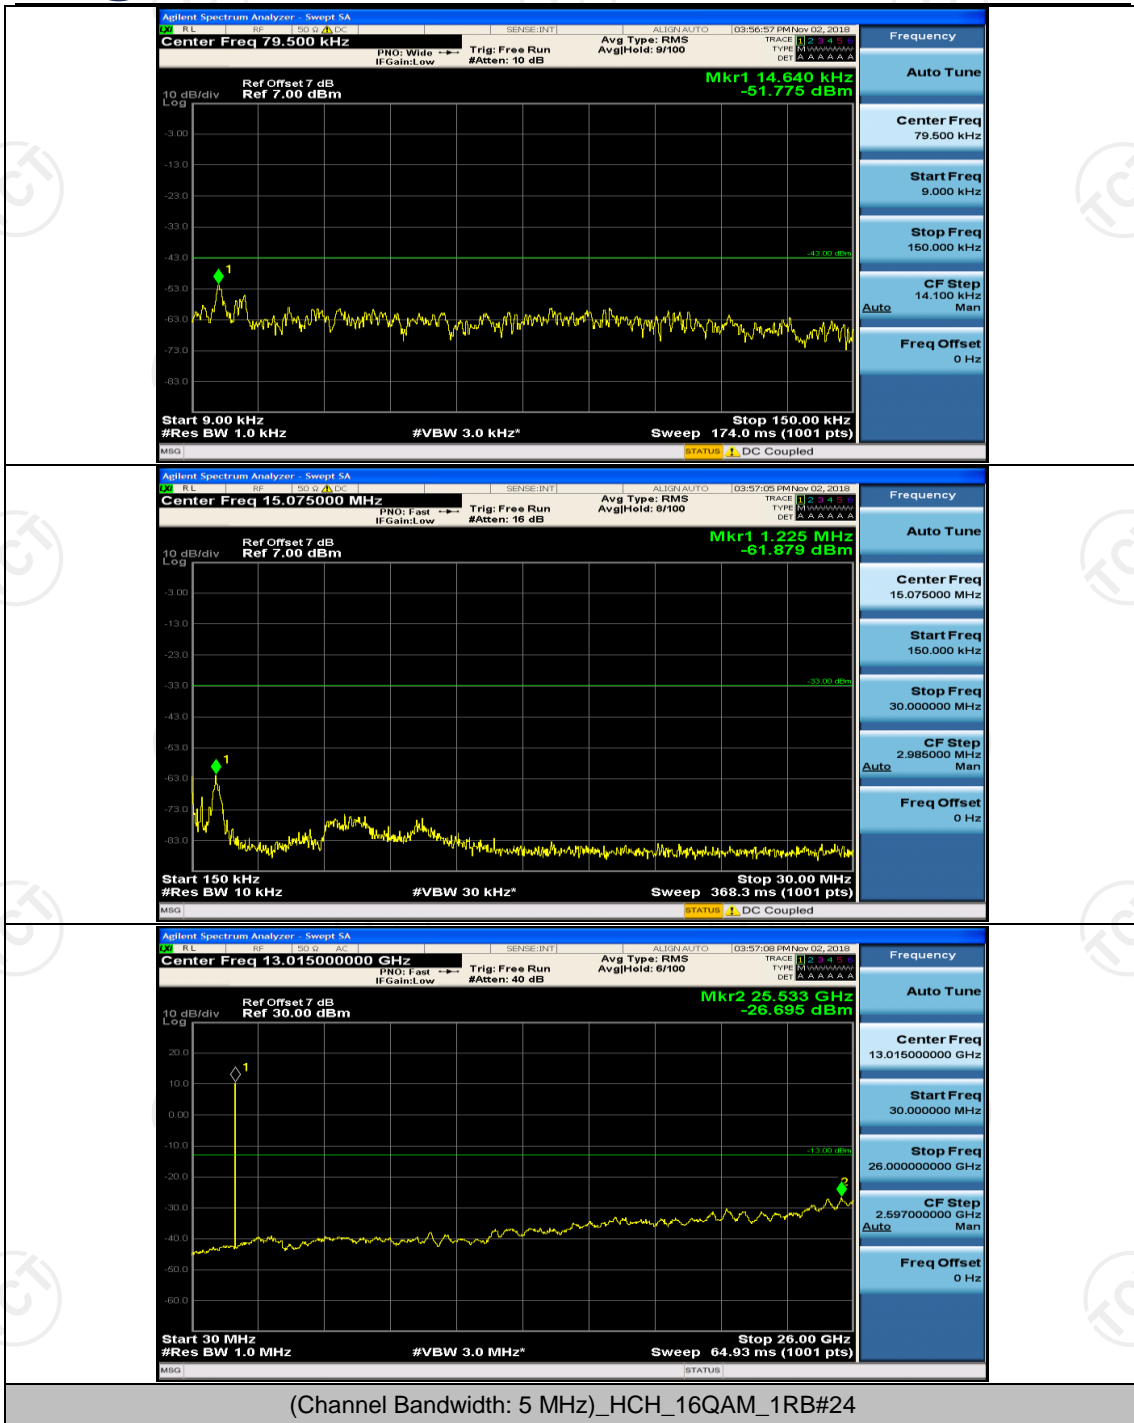

Channel Bandwidth: 5 MHz

(Channel Bandwidth: 5 MHz)_MCH_QPSK_1RB#0

(Channel Bandwidth: 5 MHz)_MCH_QPSK_1RB#12

(Channel Bandwidth: 5 MHz)_HCH_QPSK_1RB#0

(Channel Bandwidth: 5 MHz)_HCH_QPSK_1RB#12

(Channel Bandwidth: 5 MHz)_LCH_16QAM_1RB#0

(Channel Bandwidth: 5 MHz)_LCH_16QAM_1RB#12

(Channel Bandwidth: 5 MHz)_MCH_16QAM_1RB#0

(Channel Bandwidth: 5 MHz)_MCH_16QAM_1RB#12

(Channel Bandwidth: 5 MHz)_HCH_16QAM_1RB#0

(Channel Bandwidth: 5 MHz)_HCH_16QAM_1RB#12

Channel Bandwidth: 10 MHz