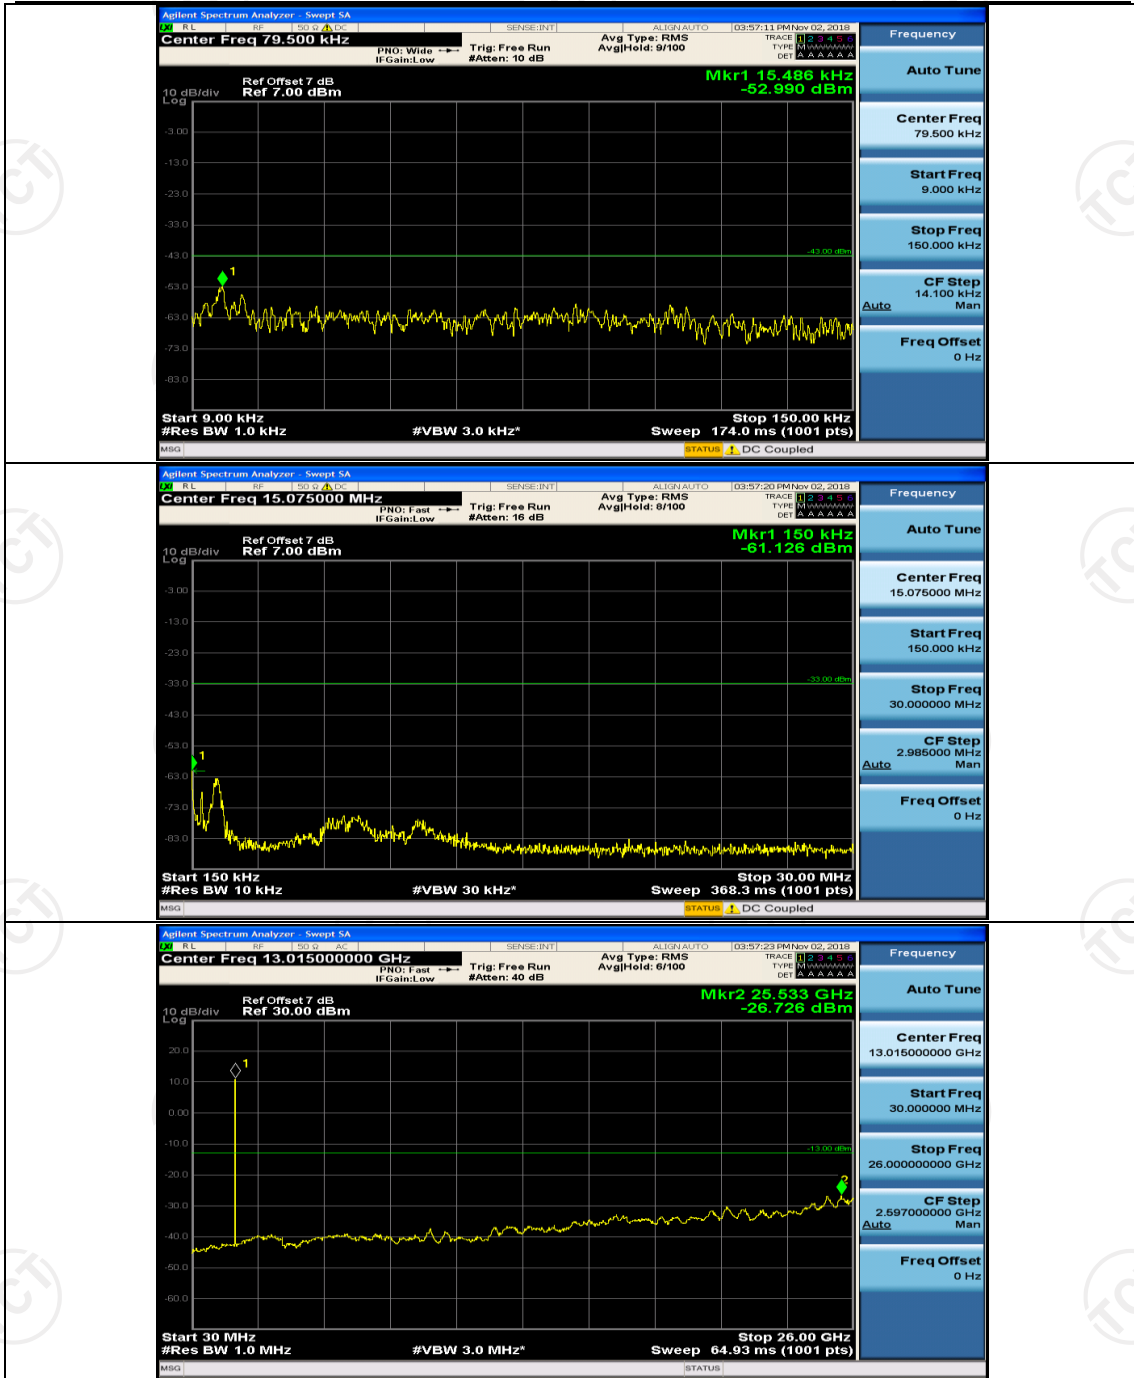

Channel Bandwidth: 5 MHz

(Channel Bandwidth: 5 MHz)_MCH_QPSK_1RB#0

(Channel Bandwidth: 5 MHz)_MCH_QPSK_1RB#12

(Channel Bandwidth: 5 MHz)_HCH_QPSK_1RB#0

(Channel Bandwidth: 5 MHz)_HCH_QPSK_1RB#12

(Channel Bandwidth: 5 MHz)_LCH_16QAM_1RB#0

(Channel Bandwidth: 5 MHz)_LCH_16QAM_1RB#12

(Channel Bandwidth: 5 MHz)_MCH_16QAM_1RB#0

(Channel Bandwidth: 5 MHz)_MCH_16QAM_1RB#12

(Channel Bandwidth: 5 MHz)_HCH_16QAM_1RB#0

(Channel Bandwidth: 5 MHz)_HCH_16QAM_1RB#12

Channel Bandwidth: 10 MHz