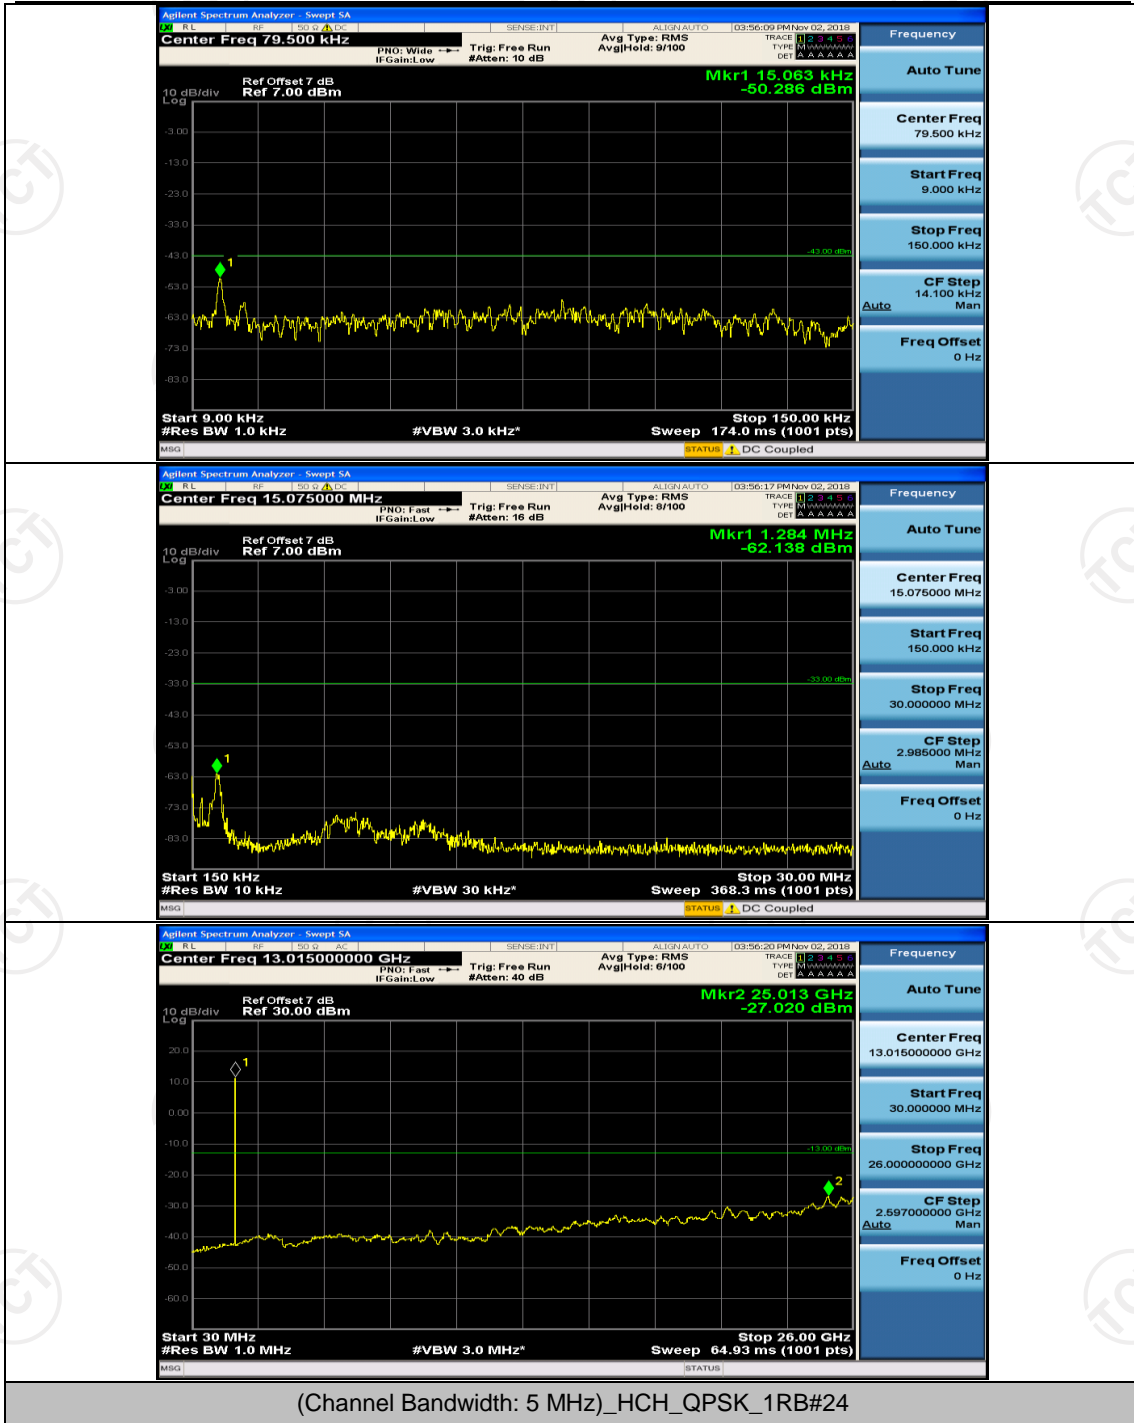

Channel Bandwidth: 5 MHz

(Channel Bandwidth: 5 MHz)_MCH_QPSK_1RB#0

(Channel Bandwidth: 5 MHz)_MCH_QPSK_1RB#12

(Channel Bandwidth: 5 MHz)_HCH_QPSK_1RB#0

(Channel Bandwidth: 5 MHz)_HCH_QPSK_1RB#12

(Channel Bandwidth: 5 MHz)_LCH_16QAM_1RB#0

(Channel Bandwidth: 5 MHz)_LCH_16QAM_1RB#12

(Channel Bandwidth: 5 MHz)_MCH_16QAM_1RB#0

(Channel Bandwidth: 5 MHz)_MCH_16QAM_1RB#12

(Channel Bandwidth: 5 MHz)_HCH_16QAM_1RB#0

(Channel Bandwidth: 5 MHz)_HCH_16QAM_1RB#12

Channel Bandwidth: 10 MHz