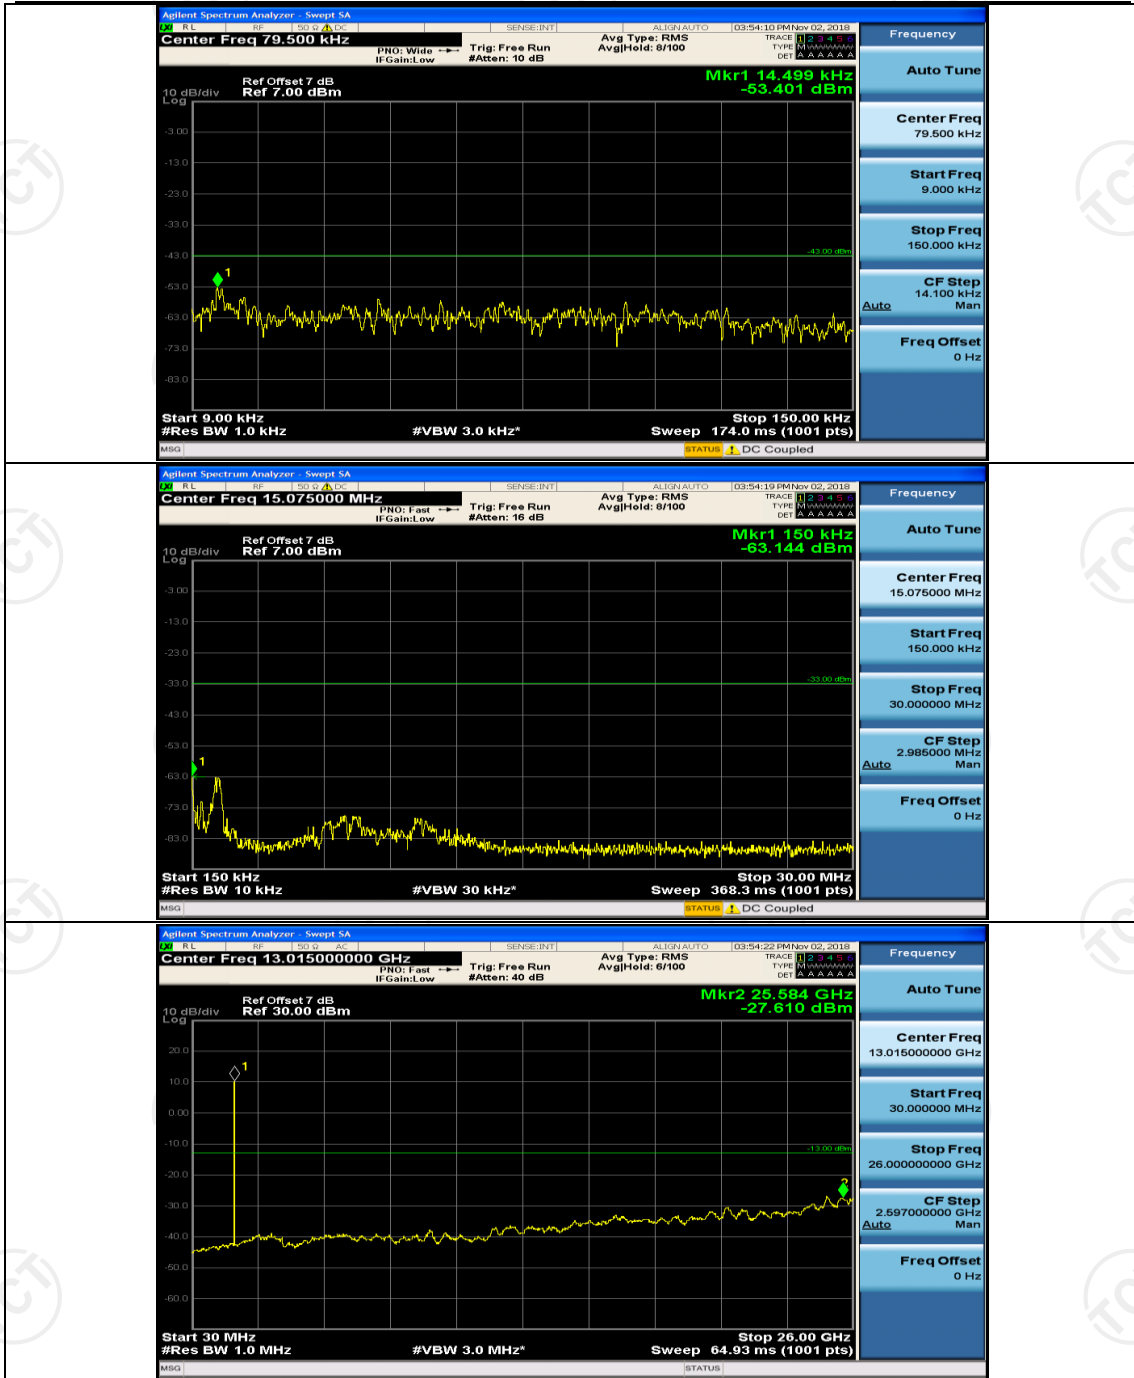

(Channel Bandwidth: 3 MHz)_LCH_16QAM_1RB#7

(Channel Bandwidth: 3 MHz)_MCH_16QAM_1RB#0

(Channel Bandwidth: 3 MHz)_MCH_16QAM_1RB#7

(Channel Bandwidth: 3 MHz)_HCH_16QAM_1RB#0

(Channel Bandwidth: 3 MHz)_HCH_16QAM_1RB#7

Channel Bandwidth: 5 MHz

(Channel Bandwidth: 5 MHz)_MCH_QPSK_1RB#0

(Channel Bandwidth: 5 MHz)_MCH_QPSK_1RB#12

(Channel Bandwidth: 5 MHz)_HCH_QPSK_1RB#0

(Channel Bandwidth: 5 MHz)_HCH_QPSK_1RB#12

(Channel Bandwidth: 5 MHz)_LCH_16QAM_1RB#0

(Channel Bandwidth: 5 MHz)_LCH_16QAM_1RB#12

(Channel Bandwidth: 5 MHz)_MCH_16QAM_1RB#0

(Channel Bandwidth: 5 MHz)_MCH_16QAM_1RB#12

(Channel Bandwidth: 5 MHz)_HCH_16QAM_1RB#0

(Channel Bandwidth: 5 MHz)_HCH_16QAM_1RB#12

Channel Bandwidth: 10 MHz