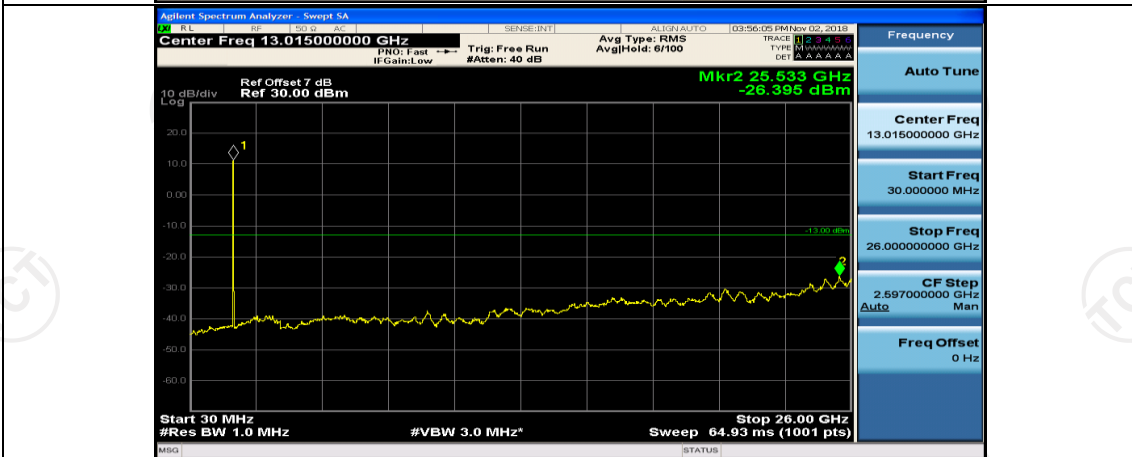

Channel Bandwidth: 5 MHz

(Channel Bandwidth: 5 MHz)_MCH_QPSK_1RB#0

(Channel Bandwidth: 5 MHz)_MCH_QPSK_1RB#12

(Channel Bandwidth: 5 MHz)_HCH_QPSK_1RB#0

(Channel Bandwidth: 5 MHz)_HCH_QPSK_1RB#12

(Channel Bandwidth: 5 MHz)_LCH_16QAM_1RB#0

Channel Bandwidth: 10 MHz