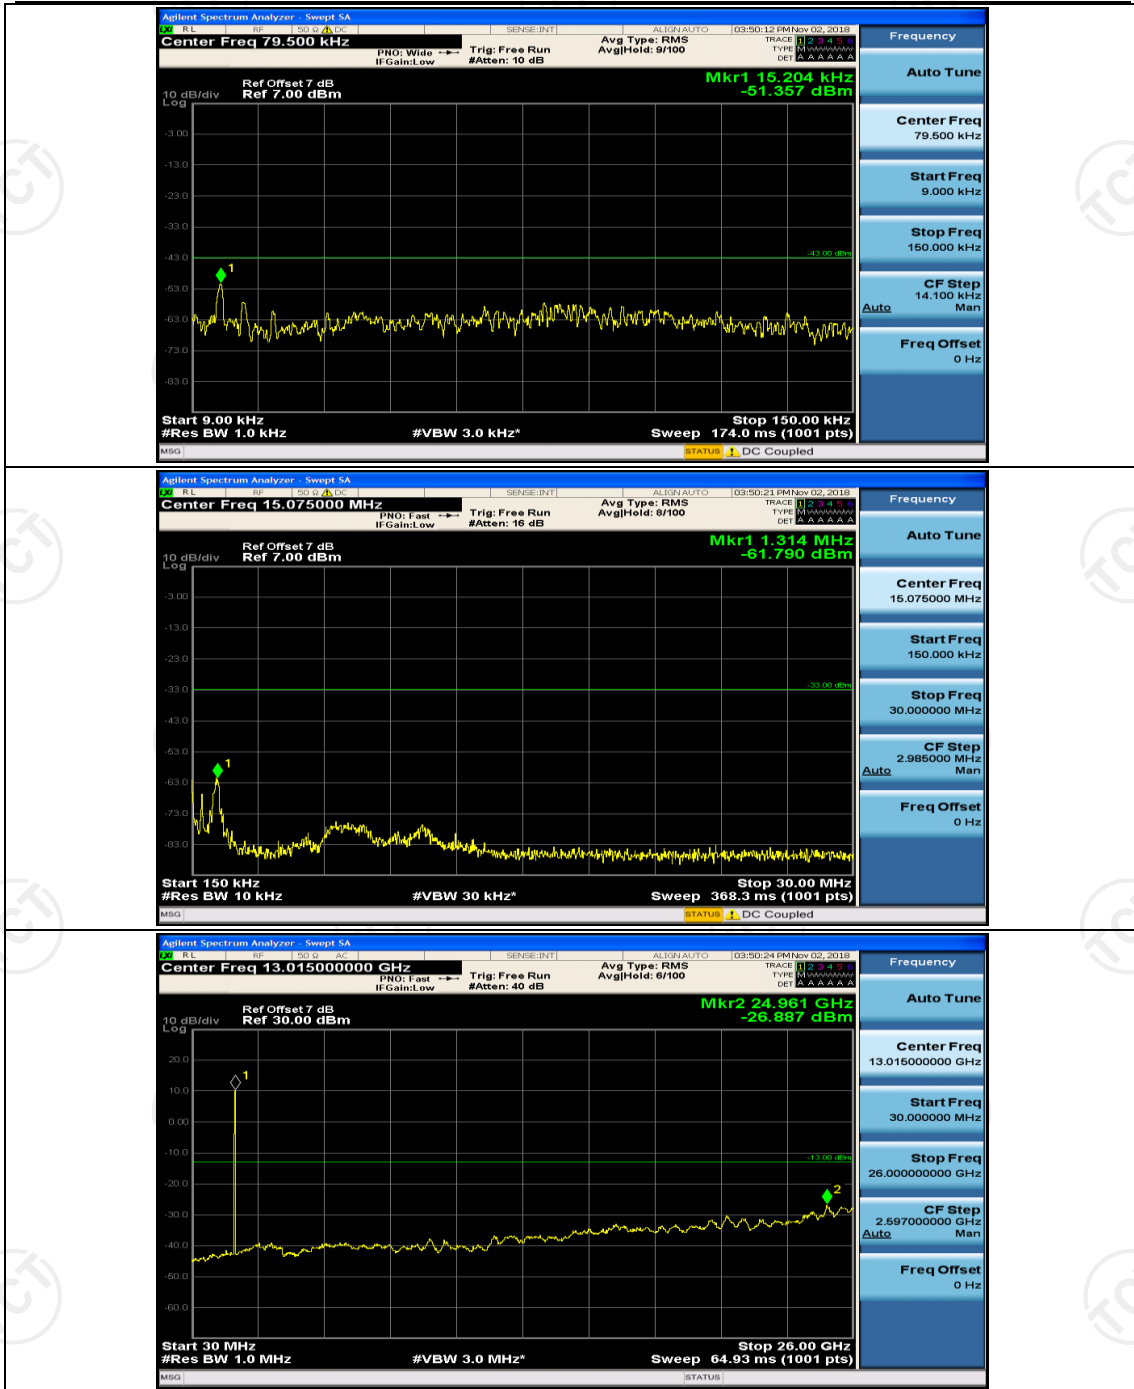

(Channel Bandwidth: 3 MHz)_MCH_QPSK_1RB#0

(Channel Bandwidth: 3 MHz)_MCH_QPSK_1RB#7

(Channel Bandwidth: 3 MHz)_HCH_QPSK_1RB#0

(Channel Bandwidth: 3 MHz)_HCH_QPSK_1RB#7

(Channel Bandwidth: 3 MHz)_LCH_16QAM_1RB#0

(Channel Bandwidth: 3 MHz)_LCH_16QAM_1RB#7

(Channel Bandwidth: 3 MHz)_MCH_16QAM_1RB#0

(Channel Bandwidth: 3 MHz)_MCH_16QAM_1RB#7

(Channel Bandwidth: 3 MHz)_HCH_16QAM_1RB#0

(Channel Bandwidth: 3 MHz)_HCH_16QAM_1RB#7

Channel Bandwidth: 5 MHz

(Channel Bandwidth: 5 MHz)_MCH_QPSK_1RB#0

(Channel Bandwidth: 5 MHz)_MCH_QPSK_1RB#12

(Channel Bandwidth: 5 MHz)_HCH_QPSK_1RB#0

(Channel Bandwidth: 5 MHz)_HCH_QPSK_1RB#12

(Channel Bandwidth: 5 MHz)_LCH_16QAM_1RB#0