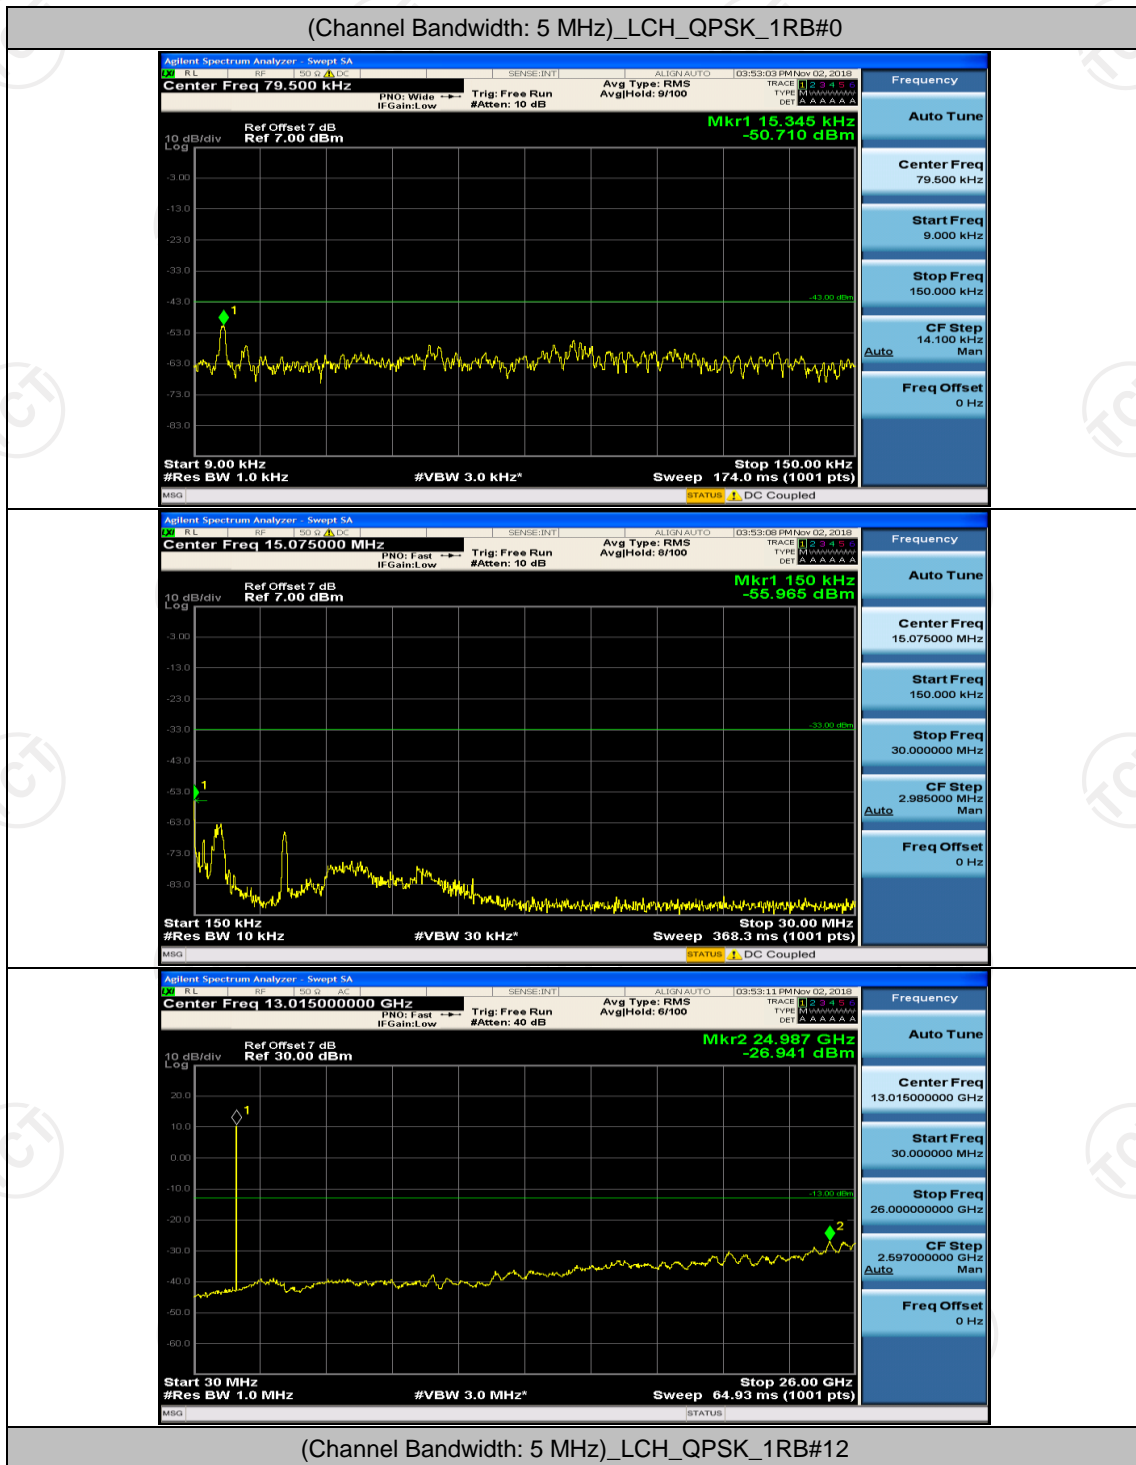

(Channel Bandwidth: 3 MHz)_MCH_QPSK_1RB#0

(Channel Bandwidth: 3 MHz)_MCH_QPSK_1RB#7

(Channel Bandwidth: 3 MHz)_HCH_QPSK_1RB#0

(Channel Bandwidth: 3 MHz)_HCH_QPSK_1RB#7

(Channel Bandwidth: 3 MHz)_LCH_16QAM_1RB#0

(Channel Bandwidth: 3 MHz)_LCH_16QAM_1RB#7

(Channel Bandwidth: 3 MHz)_MCH_16QAM_1RB#0

(Channel Bandwidth: 3 MHz)_MCH_16QAM_1RB#7

(Channel Bandwidth: 3 MHz)_HCH_16QAM_1RB#0

(Channel Bandwidth: 3 MHz)_HCH_16QAM_1RB#7

Channel Bandwidth: 5 MHz

(Channel Bandwidth: 5 MHz)_MCH_QPSK_1RB#0

(Channel Bandwidth: 5 MHz)_MCH_QPSK_1RB#12

(Channel Bandwidth: 5 MHz)_HCH_QPSK_1RB#0

(Channel Bandwidth: 5 MHz)_HCH_QPSK_1RB#12

(Channel Bandwidth: 5 MHz)_LCH_16QAM_1RB#0