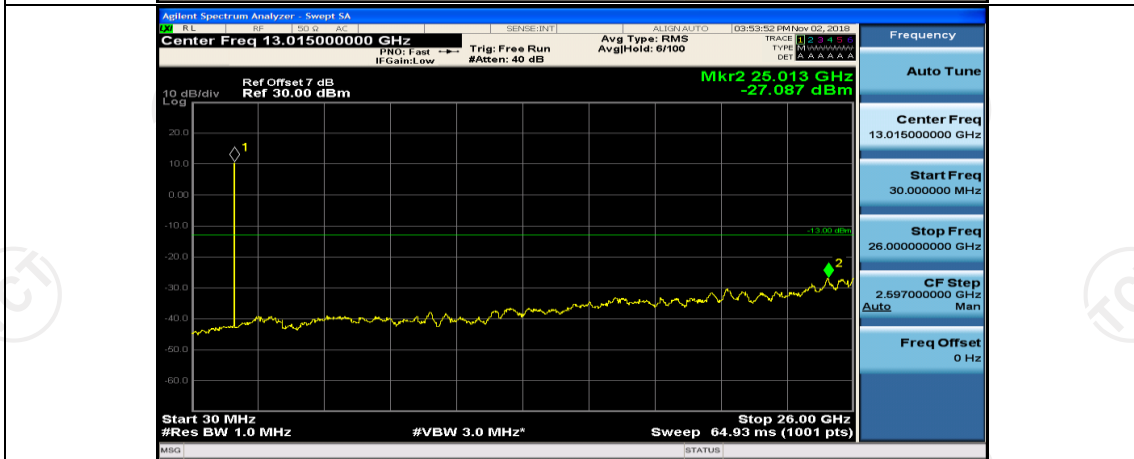

Channel Bandwidth: 5 MHz

(Channel Bandwidth: 5 MHz)_MCH_QPSK_1RB#0

(Channel Bandwidth: 5 MHz)_MCH_QPSK_1RB#12

(Channel Bandwidth: 5 MHz)_HCH_QPSK_1RB#0

(Channel Bandwidth: 5 MHz)_HCH_QPSK_1RB#12

(Channel Bandwidth: 5 MHz)_LCH_16QAM_1RB#0

Channel Bandwidth: 10 MHz