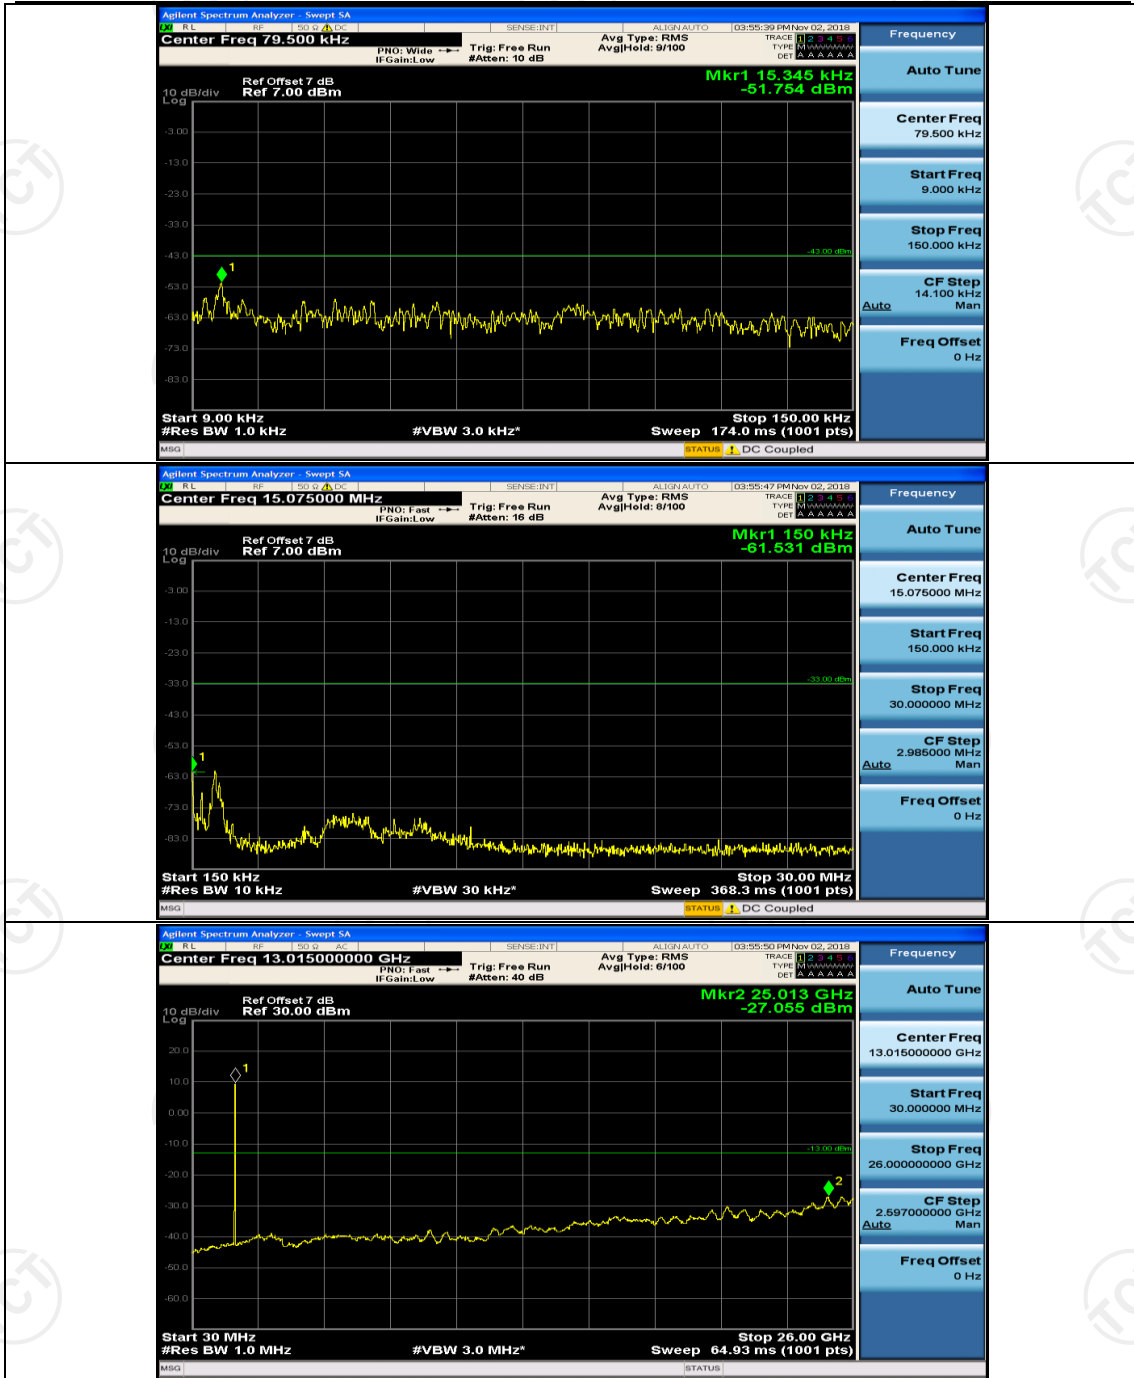

Channel Bandwidth: 5 MHz

(Channel Bandwidth: 5 MHz)_MCH_QPSK_1RB#0

(Channel Bandwidth: 5 MHz)_MCH_QPSK_1RB#12

(Channel Bandwidth: 5 MHz)_HCH_QPSK_1RB#0

(Channel Bandwidth: 5 MHz)_HCH_QPSK_1RB#12

(Channel Bandwidth: 5 MHz)_LCH_16QAM_1RB#0

(Channel Bandwidth: 5 MHz)_LCH_16QAM_1RB#12

(Channel Bandwidth: 5 MHz)_MCH_16QAM_1RB#0

(Channel Bandwidth: 5 MHz)_MCH_16QAM_1RB#12

(Channel Bandwidth: 5 MHz)_HCH_16QAM_1RB#0

(Channel Bandwidth: 5 MHz)_HCH_16QAM_1RB#12

Channel Bandwidth: 10 MHz