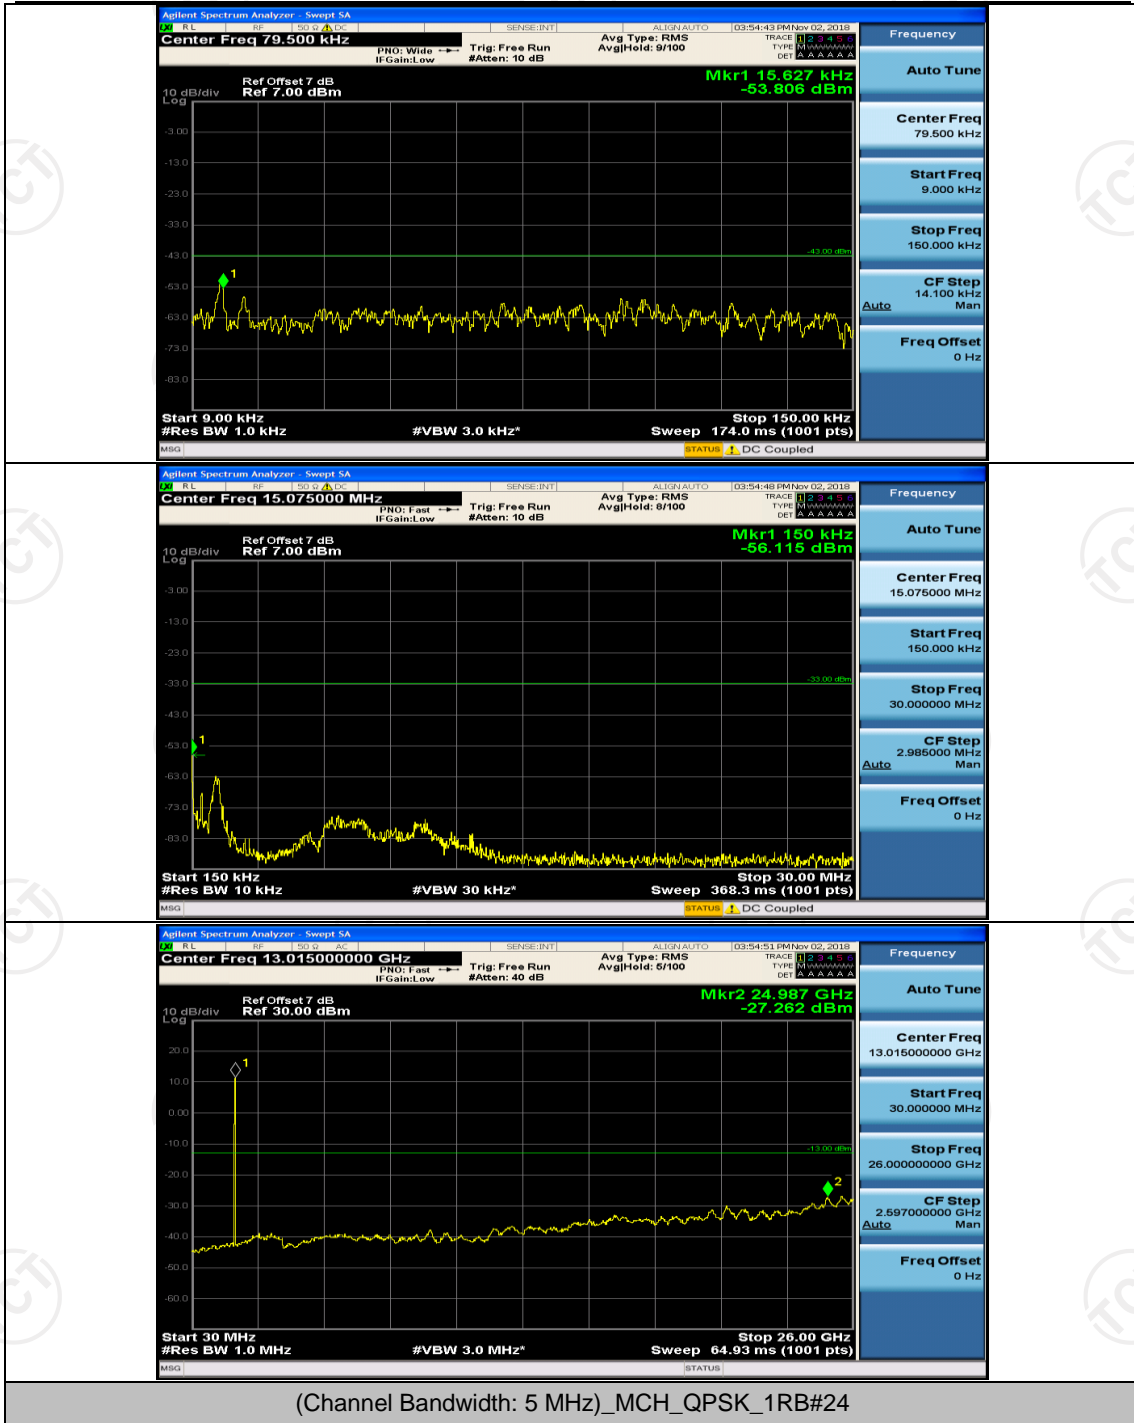

(Channel Bandwidth: 3 MHz)_LCH_16QAM_1RB#7

(Channel Bandwidth: 3 MHz)_MCH_16QAM_1RB#0

(Channel Bandwidth: 3 MHz)_MCH_16QAM_1RB#7

(Channel Bandwidth: 3 MHz)_HCH_16QAM_1RB#0

(Channel Bandwidth: 3 MHz)_HCH_16QAM_1RB#7

Channel Bandwidth: 5 MHz

(Channel Bandwidth: 5 MHz)_MCH_QPSK_1RB#0

(Channel Bandwidth: 5 MHz)_MCH_QPSK_1RB#12

(Channel Bandwidth: 5 MHz)_HCH_QPSK_1RB#0

(Channel Bandwidth: 5 MHz)_HCH_QPSK_1RB#12

(Channel Bandwidth: 5 MHz)_LCH_16QAM_1RB#0

(Channel Bandwidth: 5 MHz)_LCH_16QAM_1RB#12

(Channel Bandwidth: 5 MHz)_MCH_16QAM_1RB#0

(Channel Bandwidth: 5 MHz)_MCH_16QAM_1RB#12

(Channel Bandwidth: 5 MHz)_HCH_16QAM_1RB#0

(Channel Bandwidth: 5 MHz)_HCH_16QAM_1RB#12

Channel Bandwidth: 10 MHz