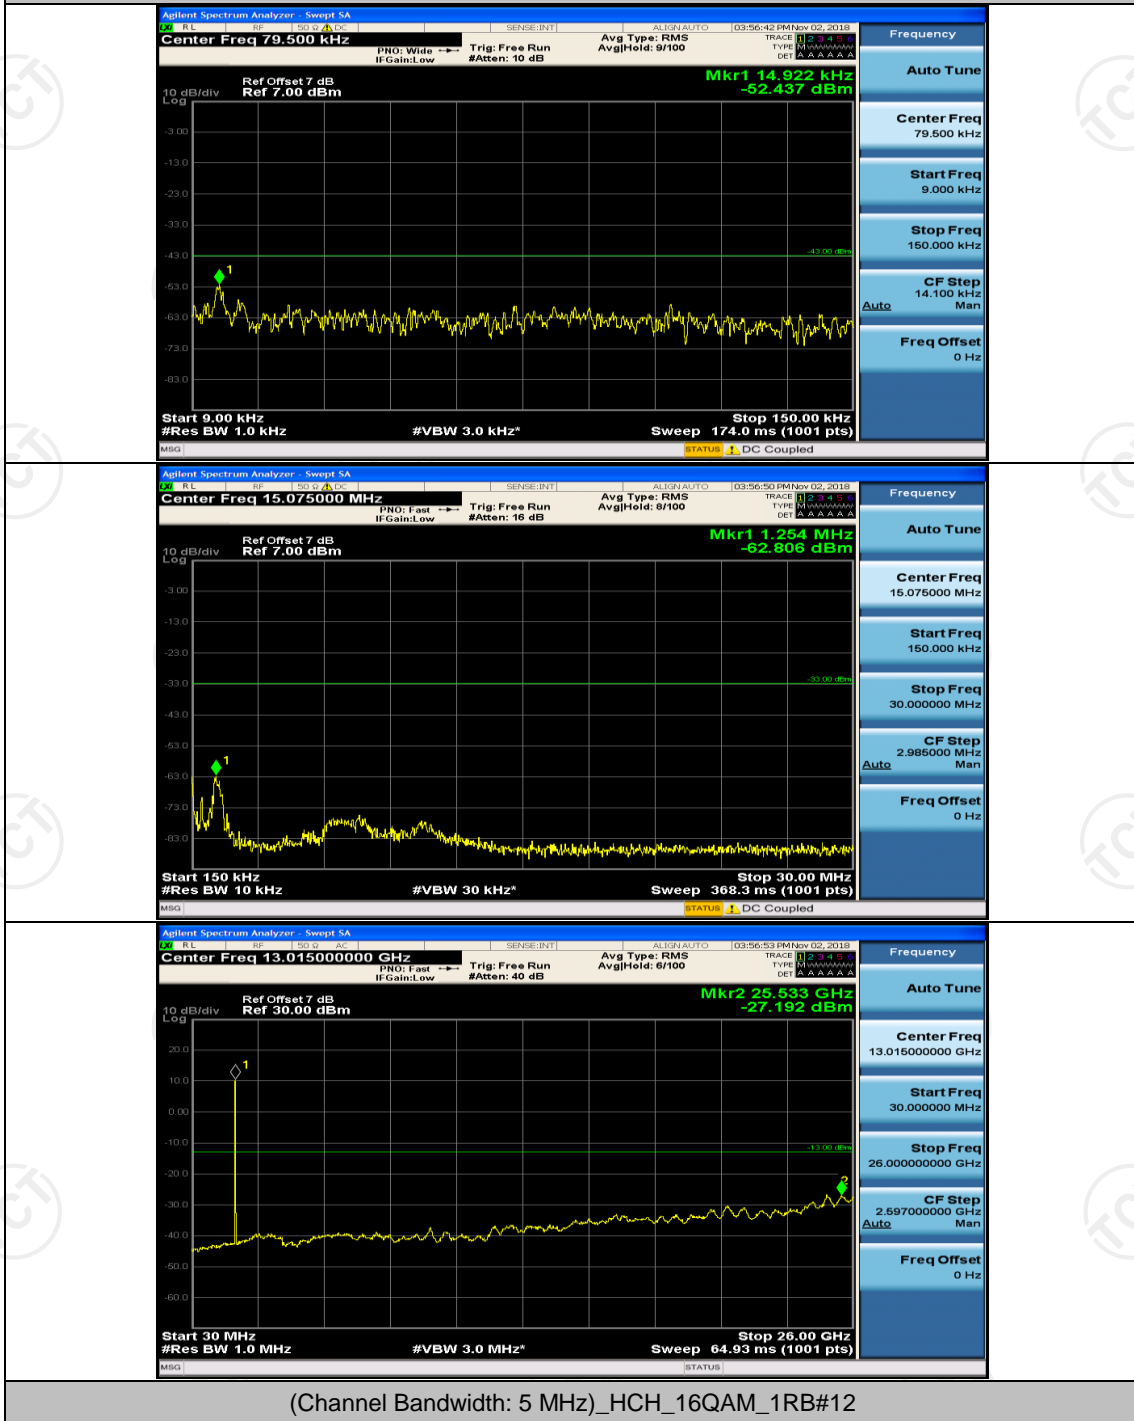

Channel Bandwidth: 5 MHz

(Channel Bandwidth: 5 MHz)_MCH_QPSK_1RB#0

(Channel Bandwidth: 5 MHz)_MCH_QPSK_1RB#12

(Channel Bandwidth: 5 MHz)_HCH_QPSK_1RB#0

(Channel Bandwidth: 5 MHz)_HCH_QPSK_1RB#12

(Channel Bandwidth: 5 MHz)_LCH_16QAM_1RB#0

(Channel Bandwidth: 5 MHz)_LCH_16QAM_1RB#12

(Channel Bandwidth: 5 MHz)_MCH_16QAM_1RB#0

(Channel Bandwidth: 5 MHz)_MCH_16QAM_1RB#12

(Channel Bandwidth: 5 MHz)_HCH_16QAM_1RB#0

(Channel Bandwidth: 5 MHz)_HCH_16QAM_1RB#12

Channel Bandwidth: 10 MHz