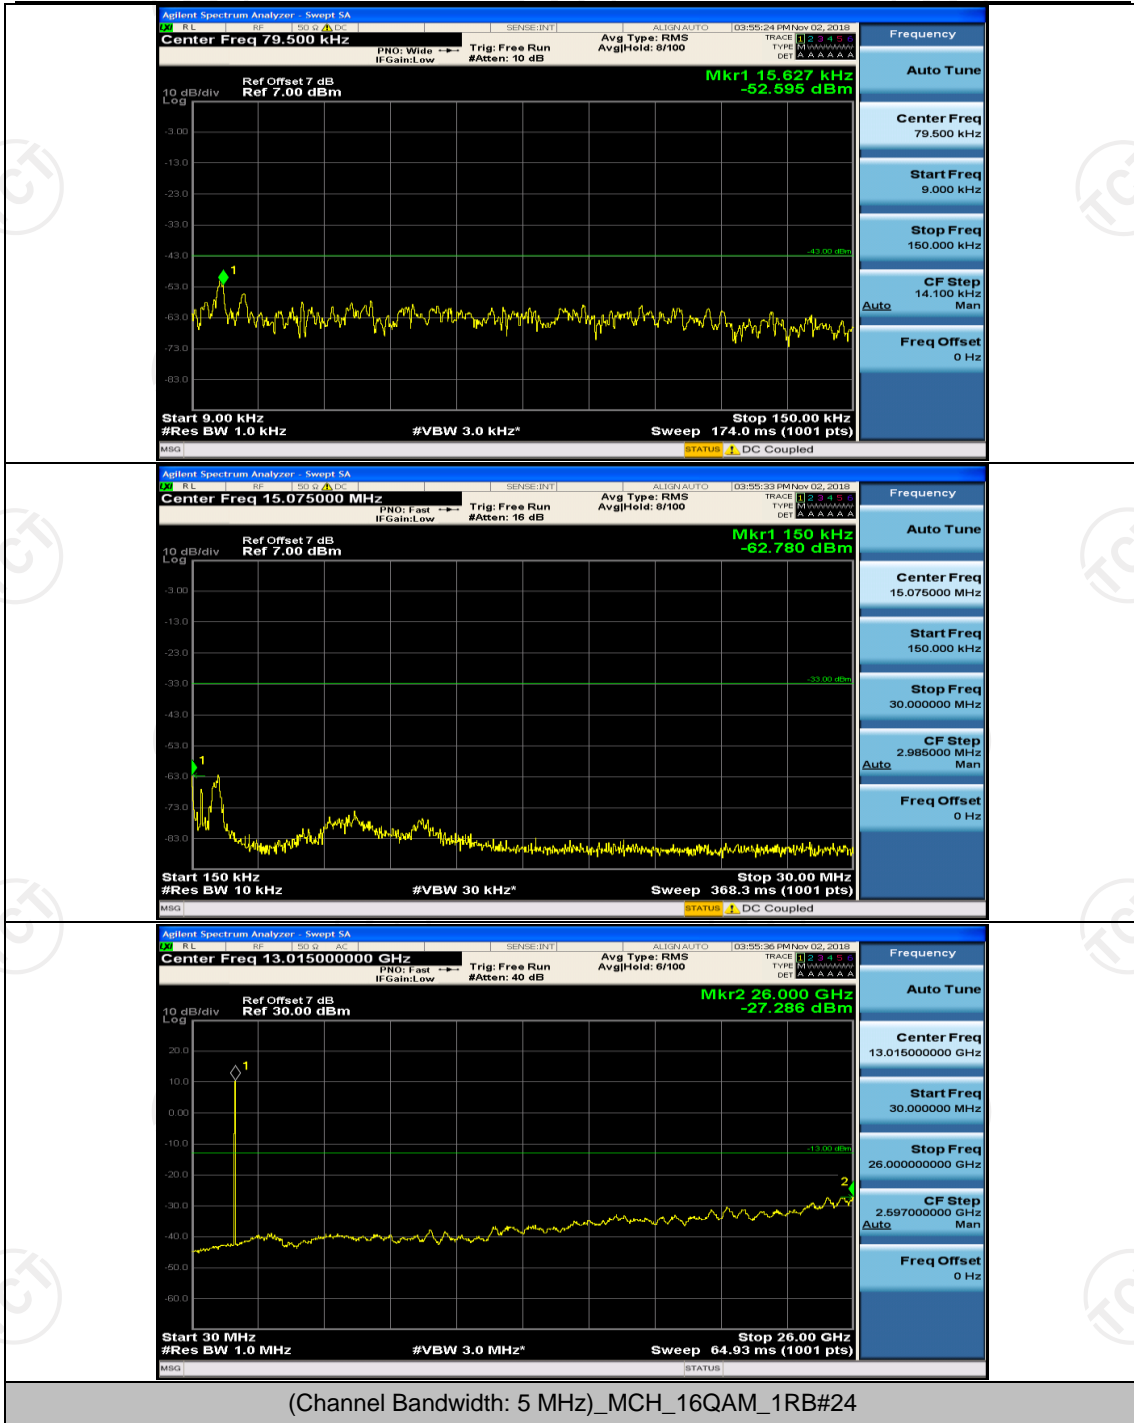

Channel Bandwidth: 5 MHz

(Channel Bandwidth: 5 MHz)_MCH_QPSK_1RB#0

(Channel Bandwidth: 5 MHz)_MCH_QPSK_1RB#12

(Channel Bandwidth: 5 MHz)_HCH_QPSK_1RB#0

(Channel Bandwidth: 5 MHz)_HCH_QPSK_1RB#12

(Channel Bandwidth: 5 MHz)_LCH_16QAM_1RB#0

(Channel Bandwidth: 5 MHz)_LCH_16QAM_1RB#12

(Channel Bandwidth: 5 MHz)_MCH_16QAM_1RB#0

(Channel Bandwidth: 5 MHz)_MCH_16QAM_1RB#12

(Channel Bandwidth: 5 MHz)_HCH_16QAM_1RB#0

(Channel Bandwidth: 5 MHz)_HCH_16QAM_1RB#12

Channel Bandwidth: 10 MHz