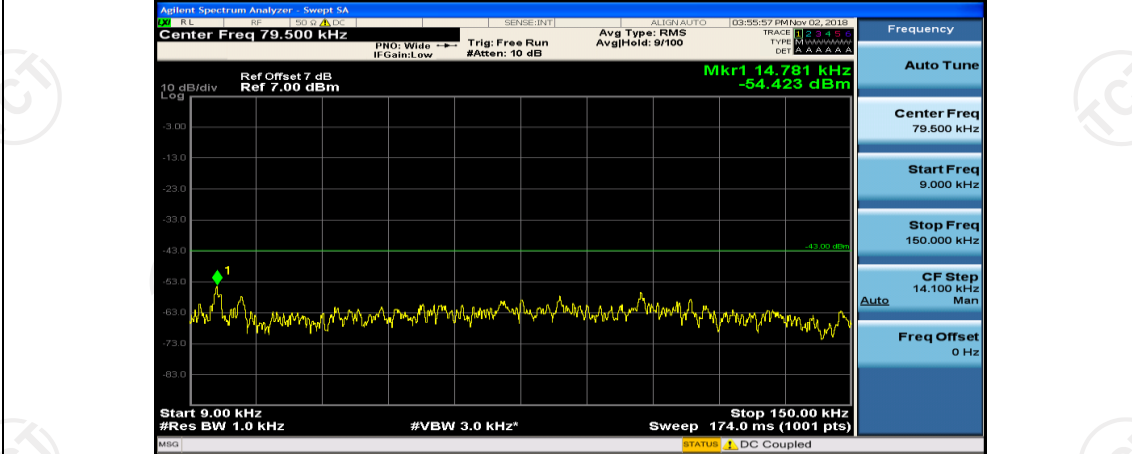

Channel Bandwidth: 5 MHz

(Channel Bandwidth: 5 MHz)_MCH_QPSK_1RB#0

(Channel Bandwidth: 5 MHz)_MCH_QPSK_1RB#12

(Channel Bandwidth: 5 MHz)_HCH_QPSK_1RB#0

(Channel Bandwidth: 5 MHz)_HCH_QPSK_1RB#12

(Channel Bandwidth: 5 MHz)_LCH_16QAM_1RB#0