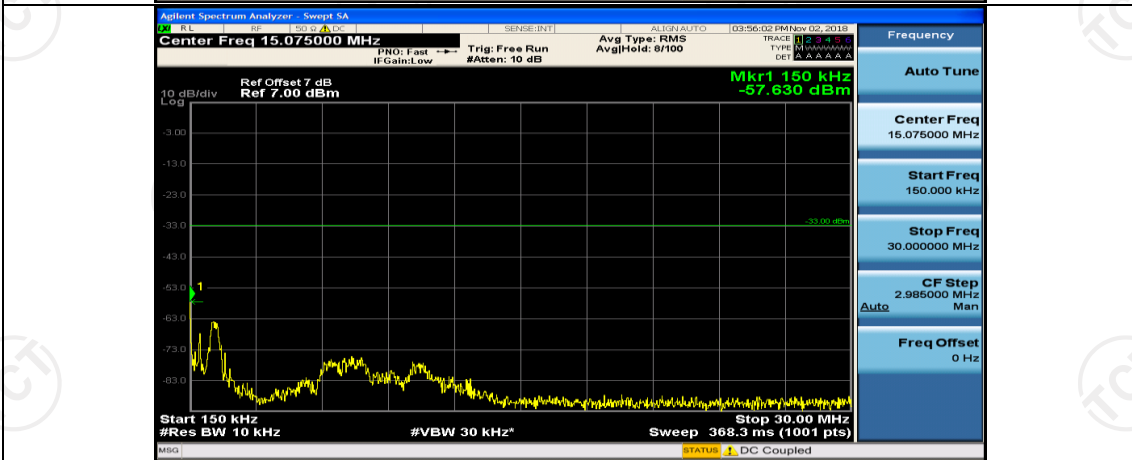

Channel Bandwidth: 5 MHz

(Channel Bandwidth: 5 MHz)_MCH_QPSK_1RB#0

(Channel Bandwidth: 5 MHz)_MCH_QPSK_1RB#12

(Channel Bandwidth: 5 MHz)_HCH_QPSK_1RB#0

(Channel Bandwidth: 5 MHz)_HCH_QPSK_1RB#12

(Channel Bandwidth: 5 MHz)_LCH_16QAM_1RB#0

Channel Bandwidth: 10 MHz