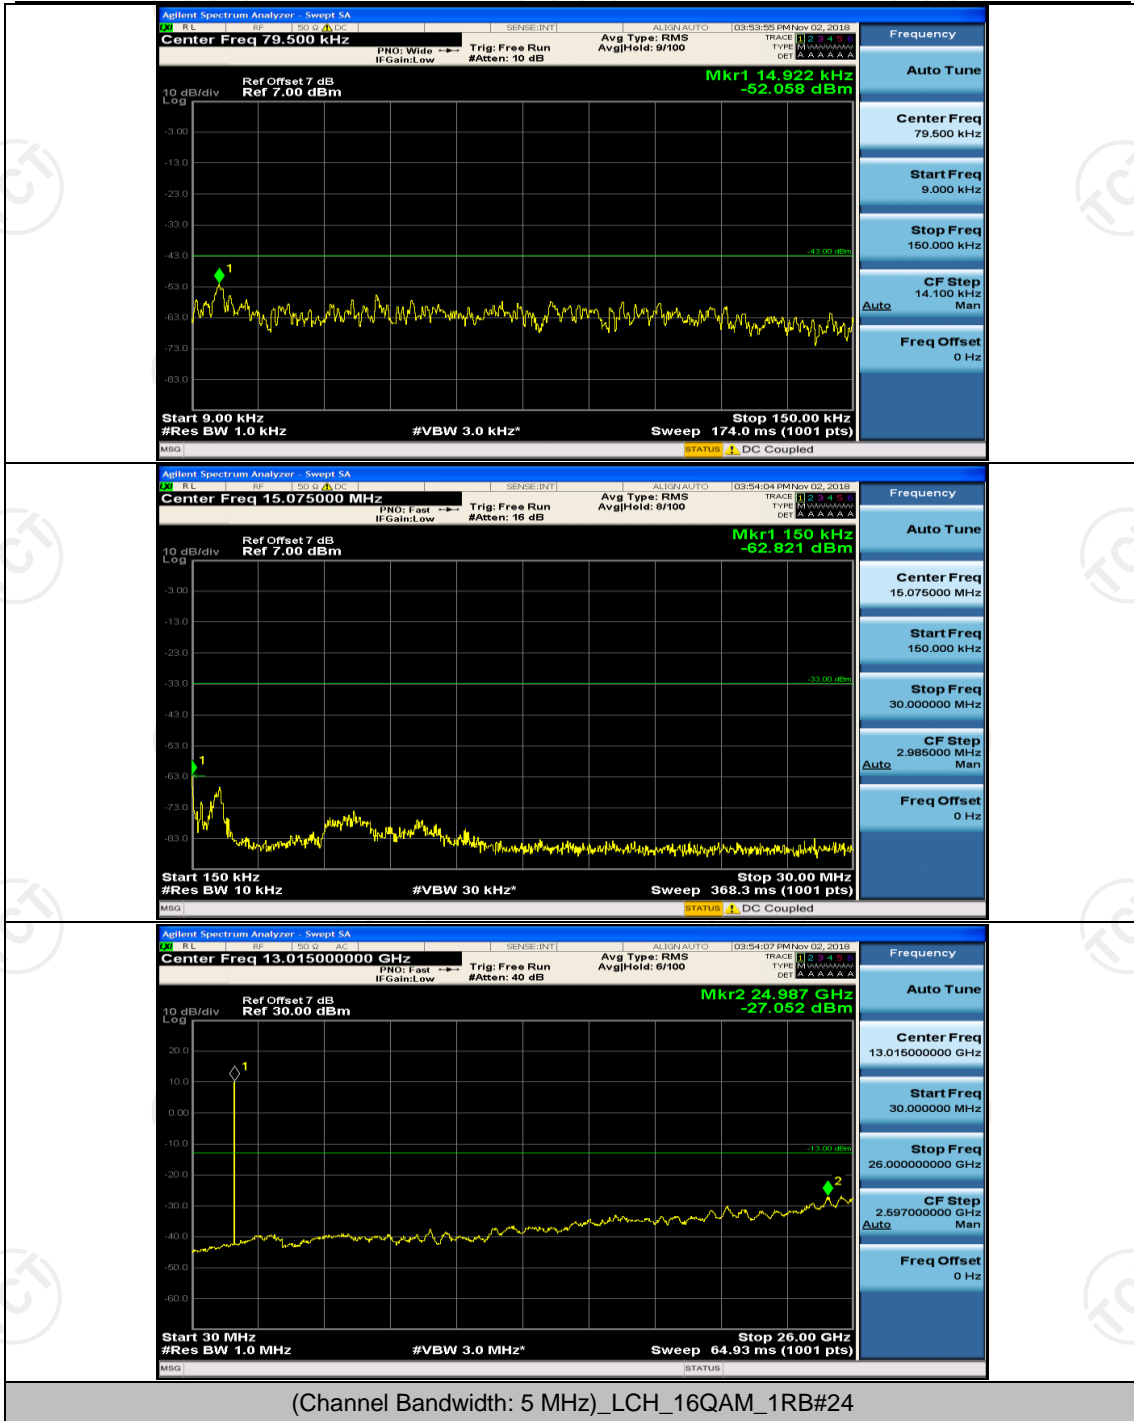

(Channel Bandwidth: 3 MHz)_LCH_16QAM_1RB#7

(Channel Bandwidth: 3 MHz)_MCH_16QAM_1RB#0

(Channel Bandwidth: 3 MHz)_MCH_16QAM_1RB#7

(Channel Bandwidth: 3 MHz)_HCH_16QAM_1RB#0

(Channel Bandwidth: 3 MHz)_HCH_16QAM_1RB#7

Channel Bandwidth: 5 MHz

(Channel Bandwidth: 5 MHz)_MCH_QPSK_1RB#0

(Channel Bandwidth: 5 MHz)_MCH_QPSK_1RB#12

(Channel Bandwidth: 5 MHz)_HCH_QPSK_1RB#0

(Channel Bandwidth: 5 MHz)_HCH_QPSK_1RB#12

(Channel Bandwidth: 5 MHz)_LCH_16QAM_1RB#0

(Channel Bandwidth: 5 MHz)_LCH_16QAM_1RB#12

(Channel Bandwidth: 5 MHz)_MCH_16QAM_1RB#0

(Channel Bandwidth: 5 MHz)_MCH_16QAM_1RB#12

(Channel Bandwidth: 5 MHz)_HCH_16QAM_1RB#0

(Channel Bandwidth: 5 MHz)_HCH_16QAM_1RB#12

Channel Bandwidth: 10 MHz