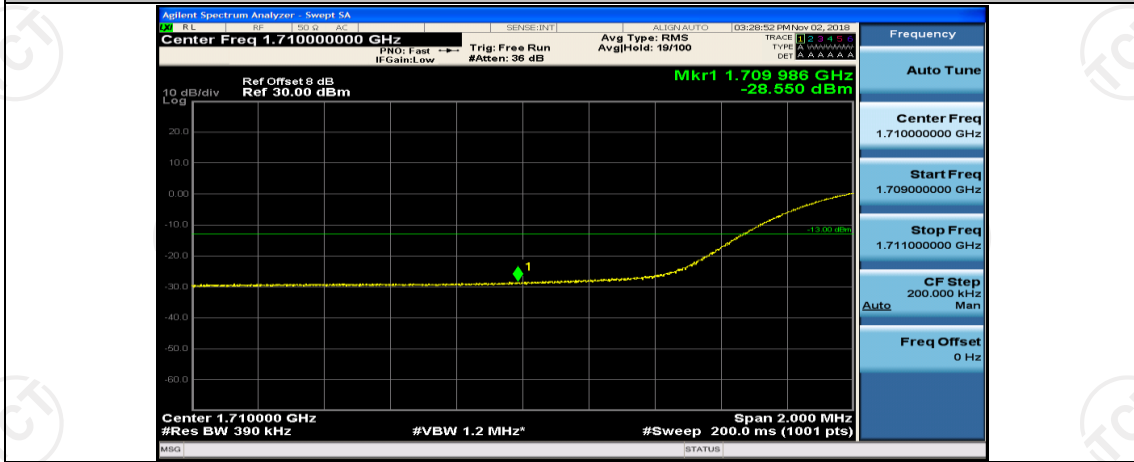

(Channel Bandwidth:20 MHz)_LCH_16QAM_1RB#99

(Channel Bandwidth:20 MHz)_LCH_16QAM_50RB#0

(Channel Bandwidth:20 MHz)_LCH_16QAM_50RB#25

(Channel Bandwidth:20 MHz)_LCH_16QAM_50RB#50

(Channel Bandwidth:20 MHz)_LCH_16QAM_100RB#0