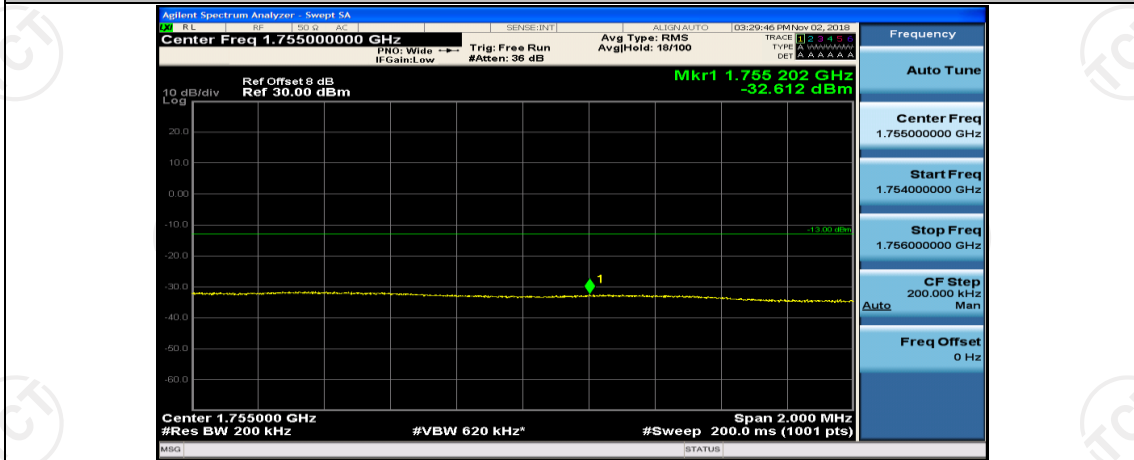

(Channel Bandwidth:20 MHz)_HCH_QPSK_50RB#25