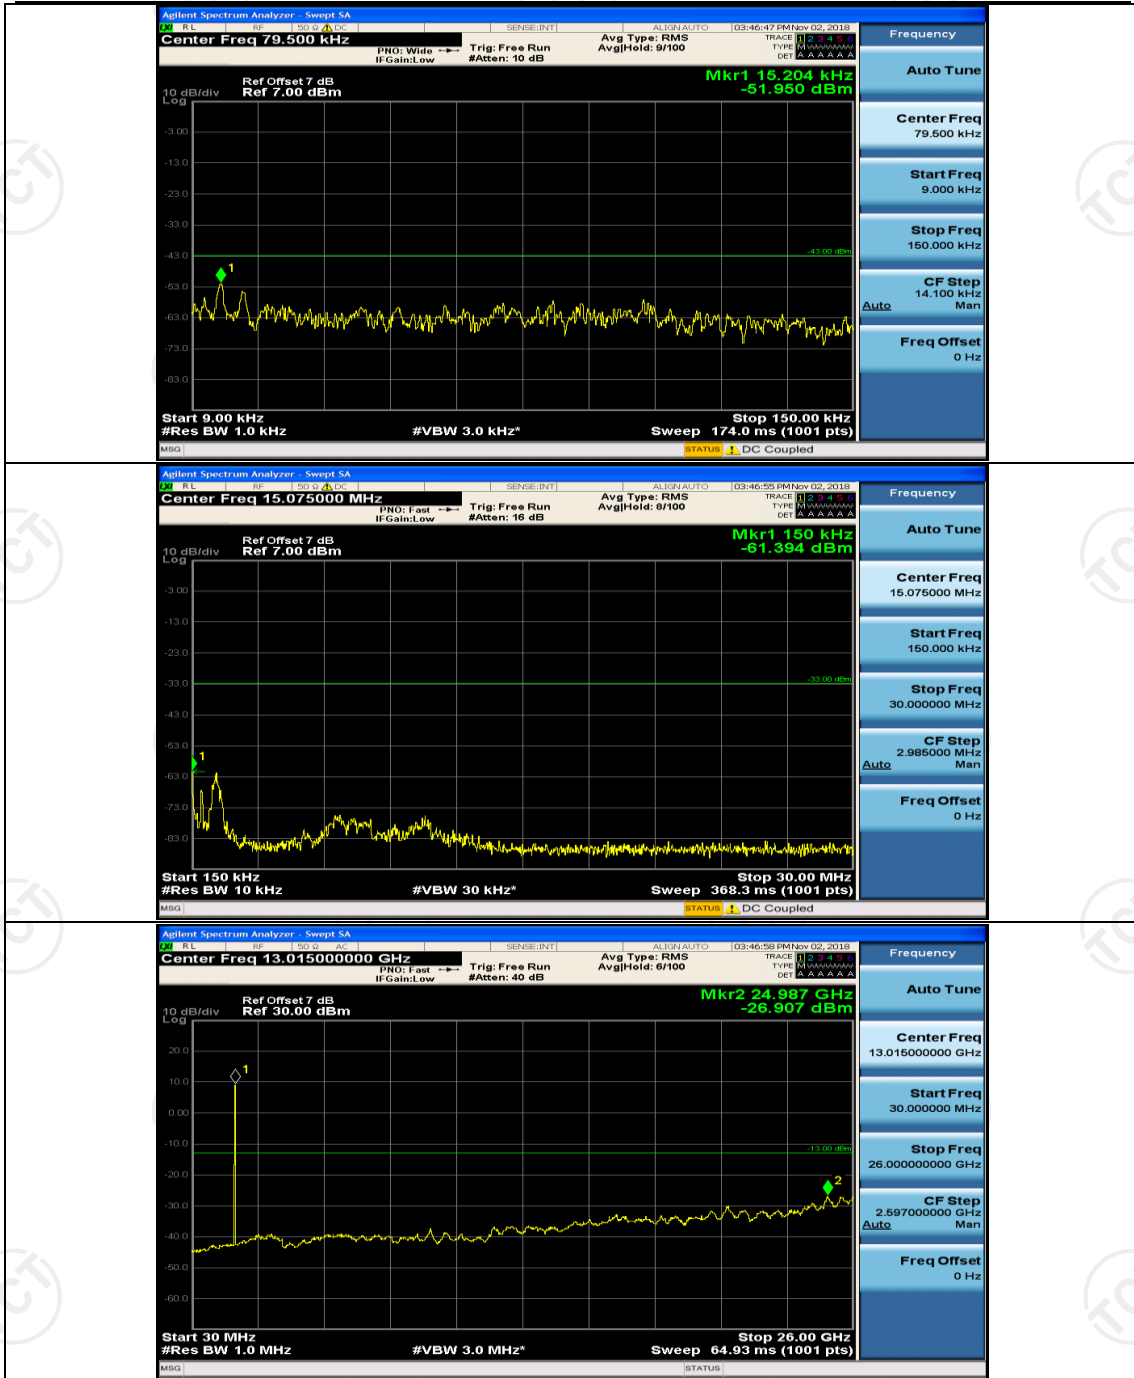

(Channel Bandwidth: 1.4 MHz)_LCH_16QAM_1RB#3

(Channel Bandwidth: 1.4 MHz)_MCH_16QAM_1RB#0

(Channel Bandwidth: 1.4 MHz)_HCH_16QAM_1RB#0

Channel Bandwidth: 3 MHz