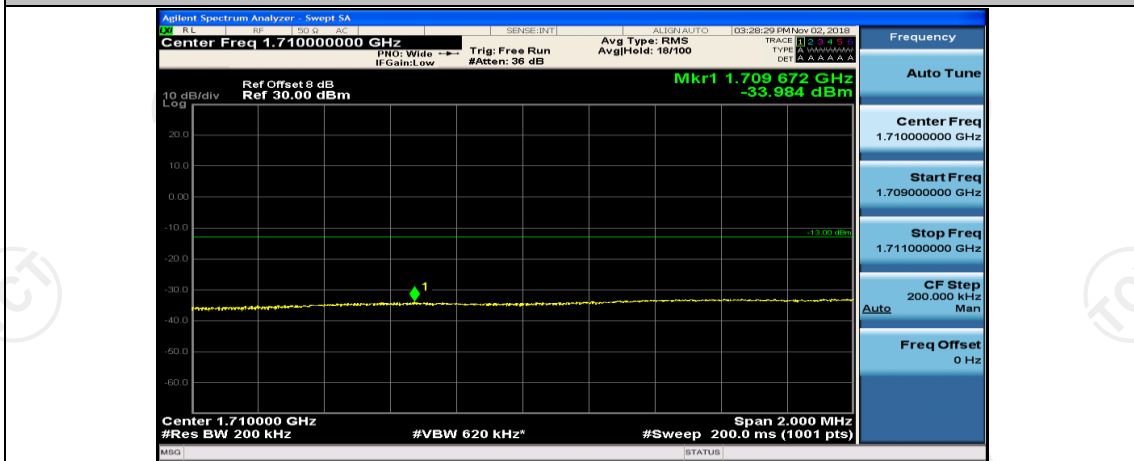

(Channel Bandwidth:20 MHz)_LCH_16QAM_50RB#25