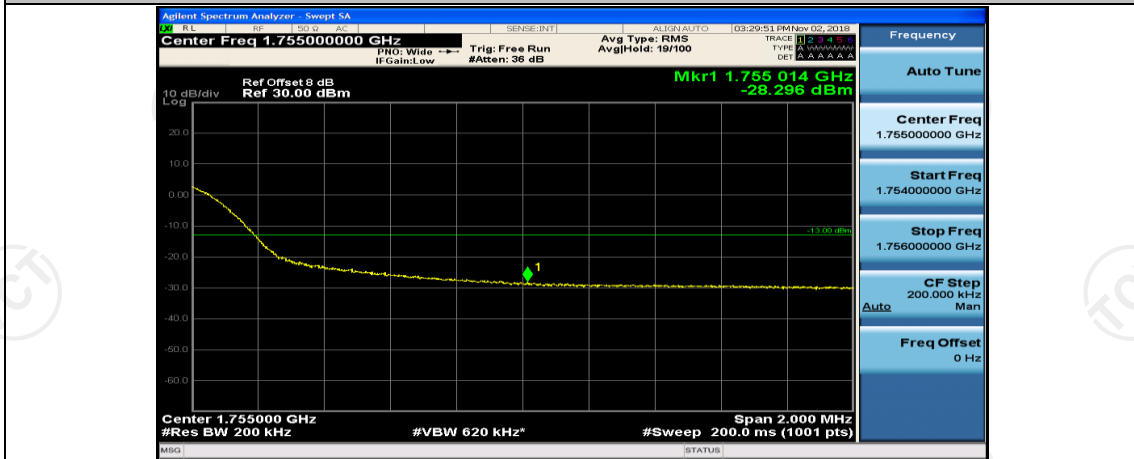

(Channel Bandwidth:20 MHz)_HCH_QPSK_50RB#50