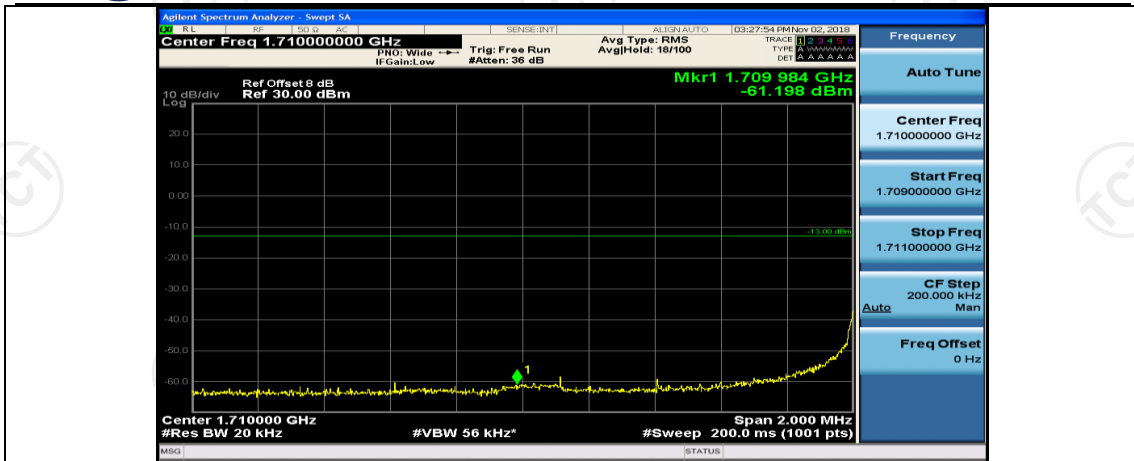

(Channel Bandwidth:20 MHz)_LCH_16QAM_1RB#99