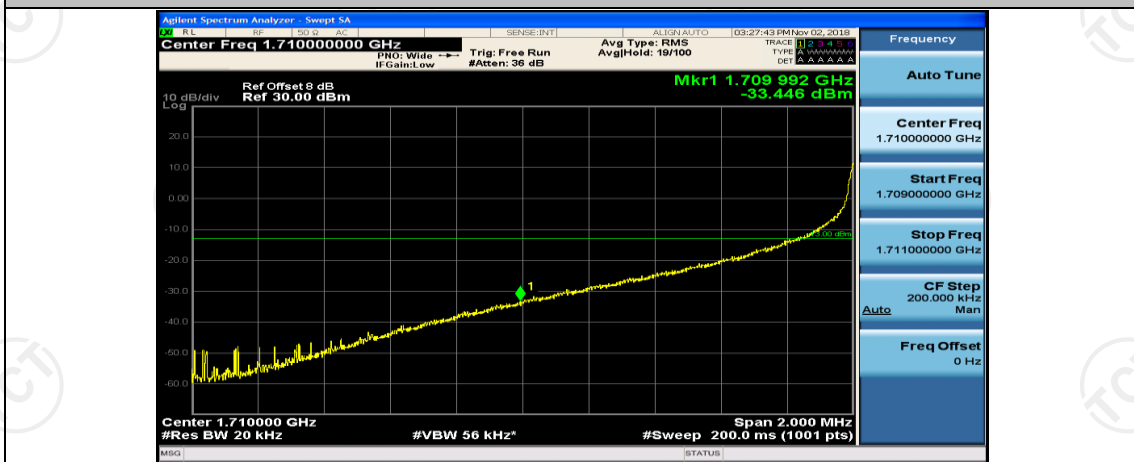

(Channel Bandwidth:20 MHz)_HCH_QPSK_50RB#25

(Channel Bandwidth:20 MHz)_HCH_QPSK_50RB#50

(Channel Bandwidth:20 MHz)_HCH_QPSK_100RB#0

(Channel Bandwidth:20 MHz)_LCH_16QAM_1RB#0

(Channel Bandwidth:20 MHz)_LCH_16QAM_1RB#49