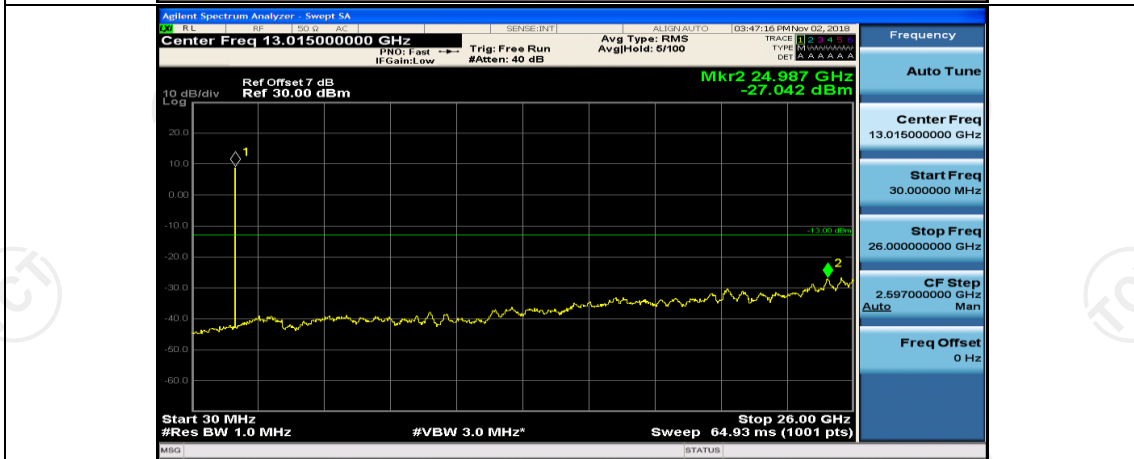

(Channel Bandwidth: 1.4 MHz)_MCH_QPSK_1RB#0

(Channel Bandwidth: 1.4 MHz)_MCH_QPSK_1RB#3

(Channel Bandwidth: 1.4 MHz)_HCH_QPSK_1RB#0

(Channel Bandwidth: 1.4 MHz)_HCH_QPSK_1RB#3

(Channel Bandwidth: 1.4 MHz)_LCH_16QAM_1RB#0