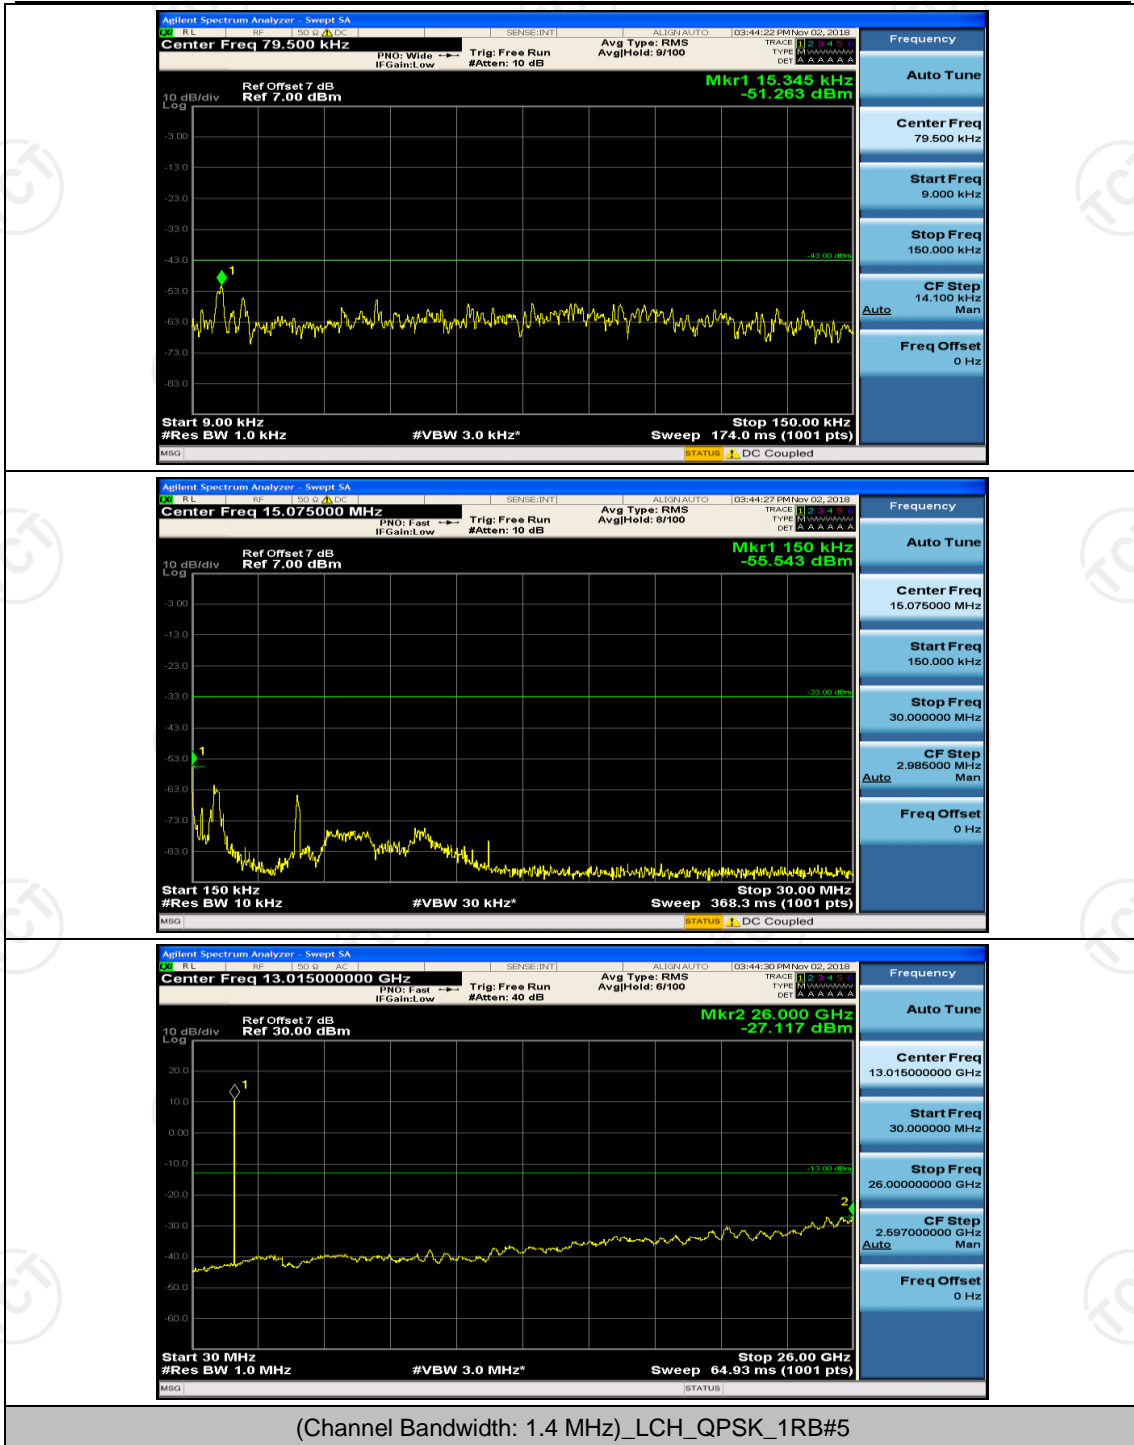

(Channel Bandwidth:20 MHz)_HCH_16QAM_50RB#50

(Channel Bandwidth:20 MHz)_HCH_16QAM_100RB#0

Appendix E: Conducted Spurious Emission

Test Graphs

Channel Bandwidth: 1.4 MHz

(Channel Bandwidth: 1.4 MHz)_LCH_QPSK_1RB#5