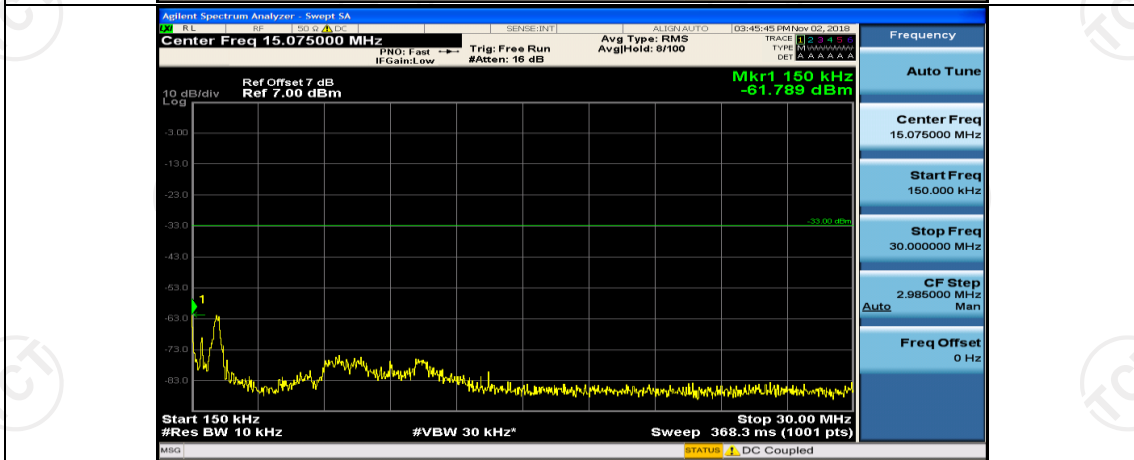

(Channel Bandwidth: 1.4 MHz)_MCH_QPSK_1RB#0

(Channel Bandwidth: 1.4 MHz)_MCH_QPSK_1RB#3