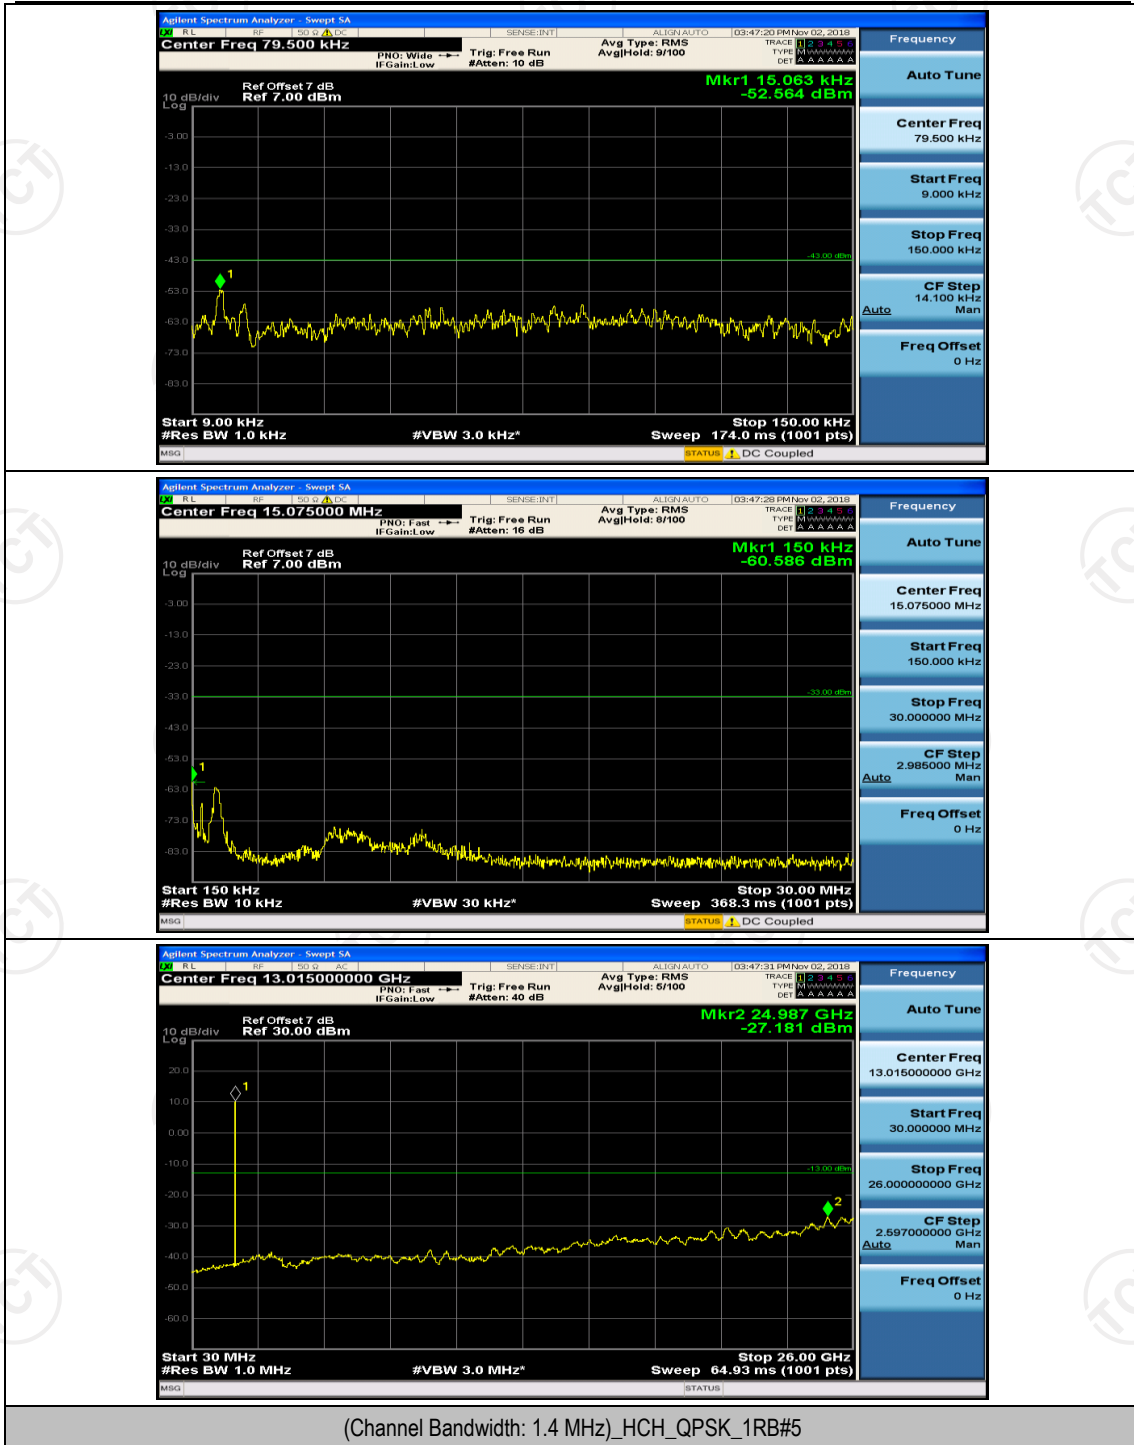

(Channel Bandwidth:20 MHz)_HCH_16QAM_50RB#50

(Channel Bandwidth:20 MHz)_HCH_16QAM_100RB#0

Appendix E: Conducted Spurious Emission

Test Graphs

Channel Bandwidth: 1.4 MHz

(Channel Bandwidth: 1.4 MHz)_LCH_QPSK_1RB#5

(Channel Bandwidth: 1.4 MHz)_MCH_QPSK_1RB#0

(Channel Bandwidth: 1.4 MHz)_MCH_QPSK_1RB#3

(Channel Bandwidth: 1.4 MHz)_HCH_QPSK_1RB#0

(Channel Bandwidth: 1.4 MHz)_HCH_QPSK_1RB#3

(Channel Bandwidth: 1.4 MHz)_LCH_16QAM_1RB#0

(Channel Bandwidth: 1.4 MHz)_LCH_16QAM_1RB#3

(Channel Bandwidth: 1.4 MHz)_MCH_16QAM_1RB#0

(Channel Bandwidth: 1.4 MHz)_HCH_16QAM_1RB#0

Channel Bandwidth: 3 MHz