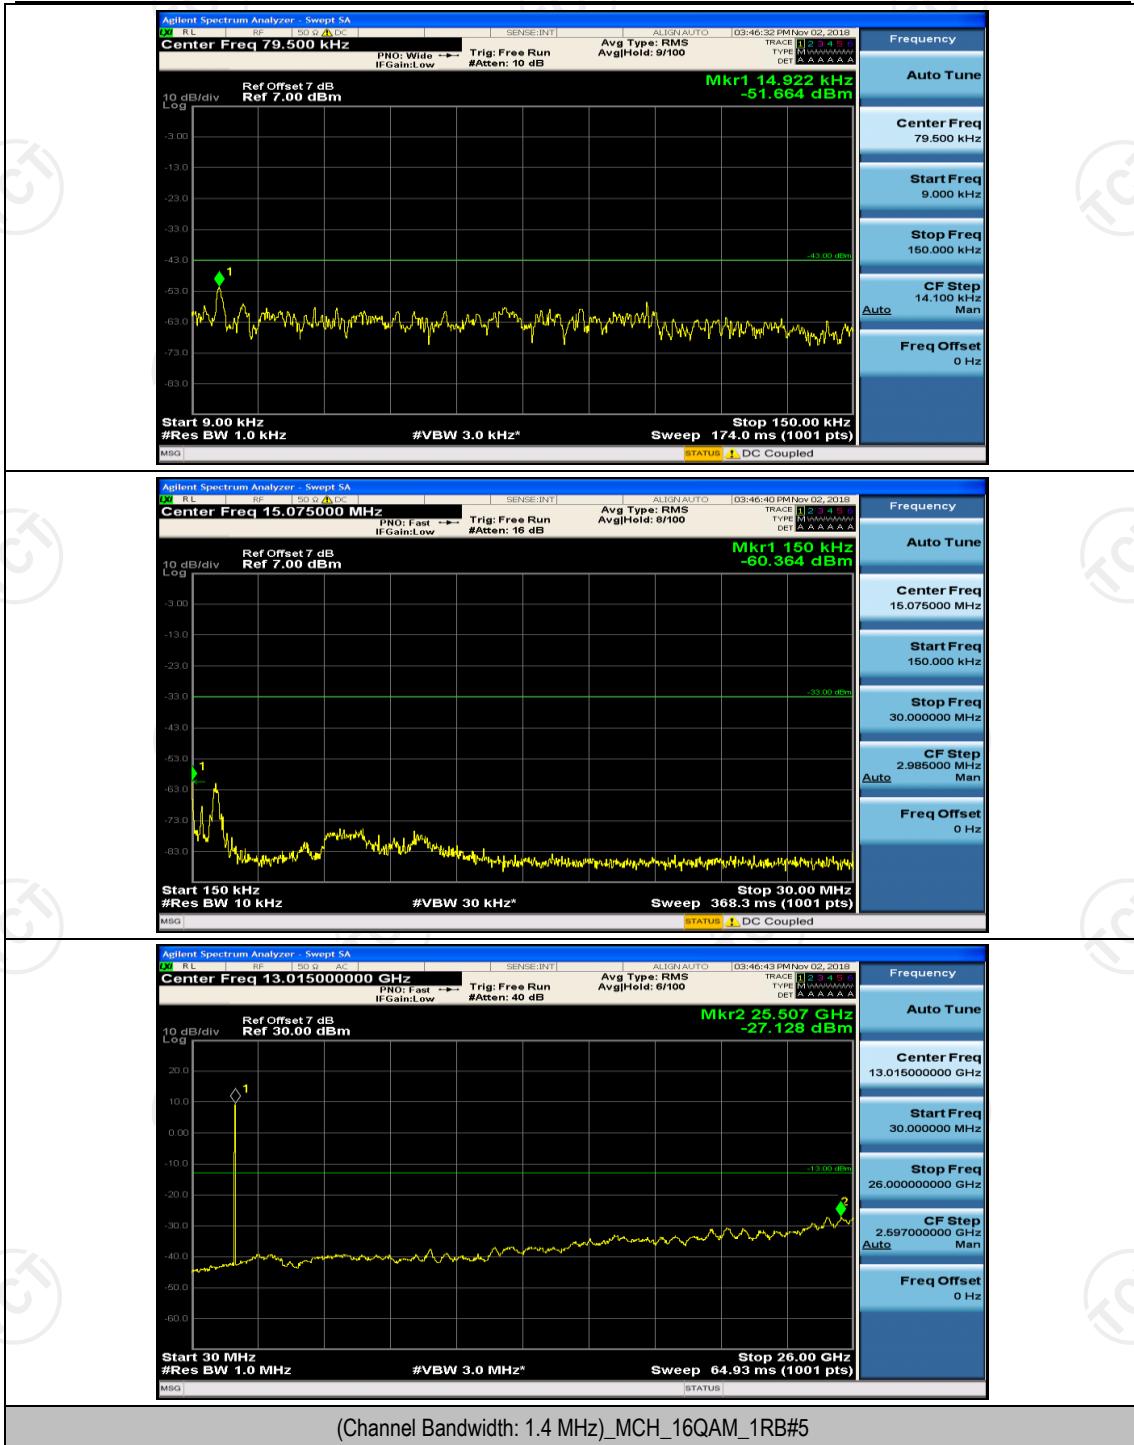

(Channel Bandwidth:20 MHz)_HCH_16QAM_50RB#50

(Channel Bandwidth:20 MHz)_HCH_16QAM_100RB#0

Appendix E: Conducted Spurious Emission

Test Graphs

Channel Bandwidth: 1.4 MHz

(Channel Bandwidth: 1.4 MHz)_LCH_QPSK_1RB#5

(Channel Bandwidth: 1.4 MHz)_MCH_QPSK_1RB#0

(Channel Bandwidth: 1.4 MHz)_MCH_QPSK_1RB#3

(Channel Bandwidth: 1.4 MHz)_HCH_QPSK_1RB#0

(Channel Bandwidth: 1.4 MHz)_HCH_QPSK_1RB#3

(Channel Bandwidth: 1.4 MHz)_LCH_16QAM_1RB#0

(Channel Bandwidth: 1.4 MHz)_LCH_16QAM_1RB#3

(Channel Bandwidth: 1.4 MHz)_MCH_16QAM_1RB#0

(Channel Bandwidth: 1.4 MHz)_HCH_16QAM_1RB#0

Channel Bandwidth: 3 MHz