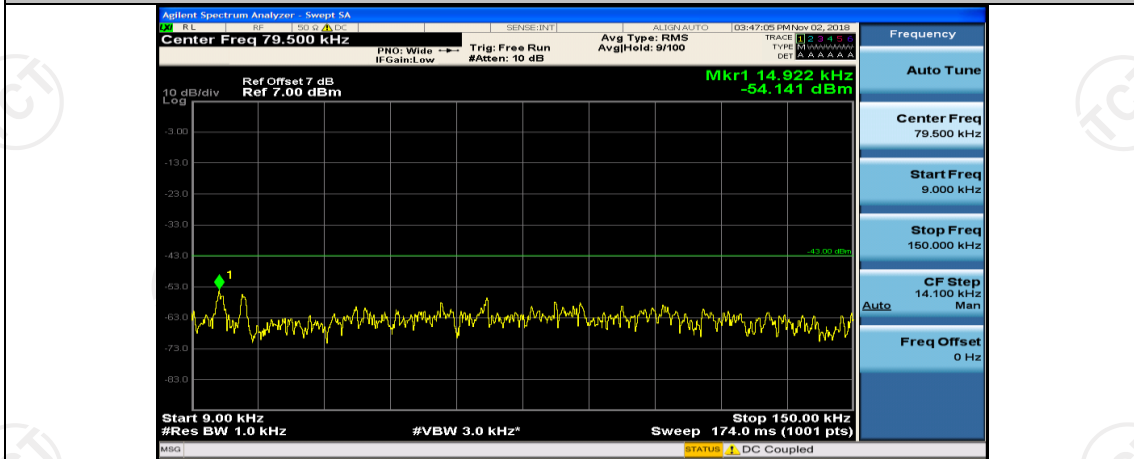

(Channel Bandwidth: 1.4 MHz)_MCH_QPSK_1RB#0

(Channel Bandwidth: 1.4 MHz)_MCH_QPSK_1RB#3

(Channel Bandwidth: 1.4 MHz)_HCH_QPSK_1RB#0

(Channel Bandwidth: 1.4 MHz)_HCH_QPSK_1RB#3

(Channel Bandwidth: 1.4 MHz)_LCH_16QAM_1RB#0