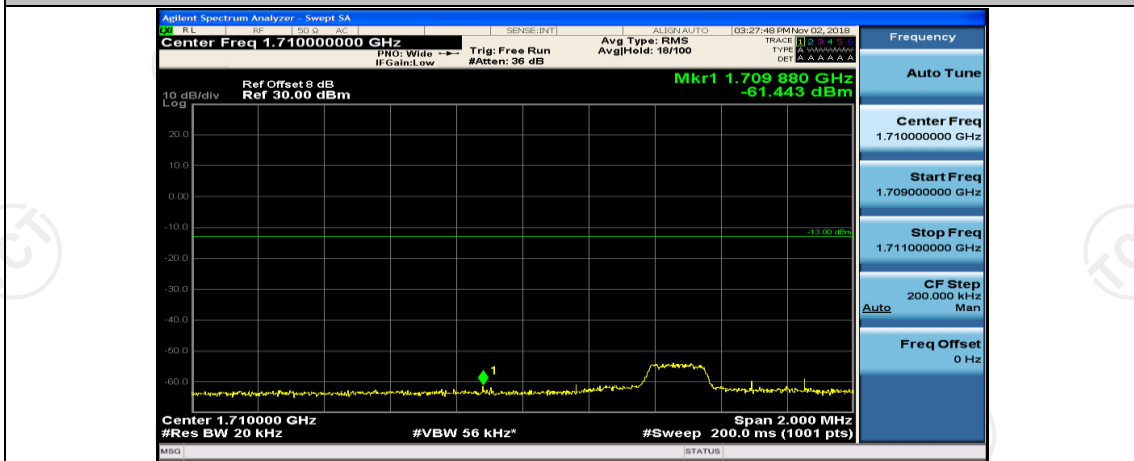

(Channel Bandwidth:20 MHz)_HCH_QPSK_50RB#25

(Channel Bandwidth:20 MHz)_HCH_QPSK_50RB#50

(Channel Bandwidth:20 MHz)_HCH_QPSK_100RB#0

(Channel Bandwidth:20 MHz)_LCH_16QAM_1RB#0

(Channel Bandwidth:20 MHz)_LCH_16QAM_1RB#49