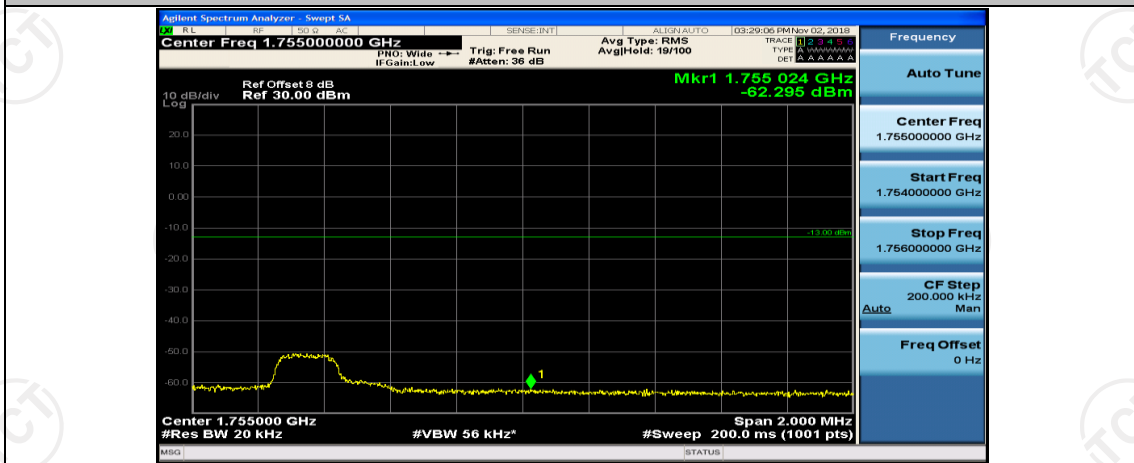

(Channel Bandwidth:15 MHz)_HCH_16QAM_75RB#0

Channel Bandwidth: 20 MHz

(Channel Bandwidth:20 MHz)_LCH_QPSK_1RB#49

(Channel Bandwidth:20 MHz)_HCH_QPSK_1RB#49

(Channel Bandwidth:20 MHz)_HCH_QPSK_1RB#99

(Channel Bandwidth:20 MHz)_HCH_QPSK_50RB#0