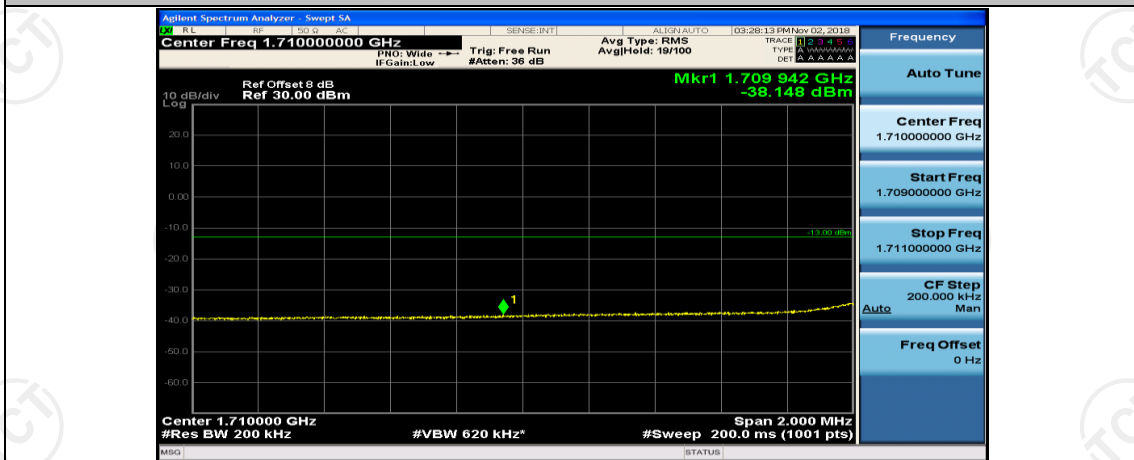

(Channel Bandwidth:15 MHz)_HCH_16QAM_75RB#0

Channel Bandwidth: 20 MHz

(Channel Bandwidth:20 MHz)_LCH_QPSK_1RB#49

(Channel Bandwidth:20 MHz)_HCH_QPSK_1RB#49

(Channel Bandwidth:20 MHz)_HCH_QPSK_1RB#99

(Channel Bandwidth:20 MHz)_HCH_QPSK_50RB#0