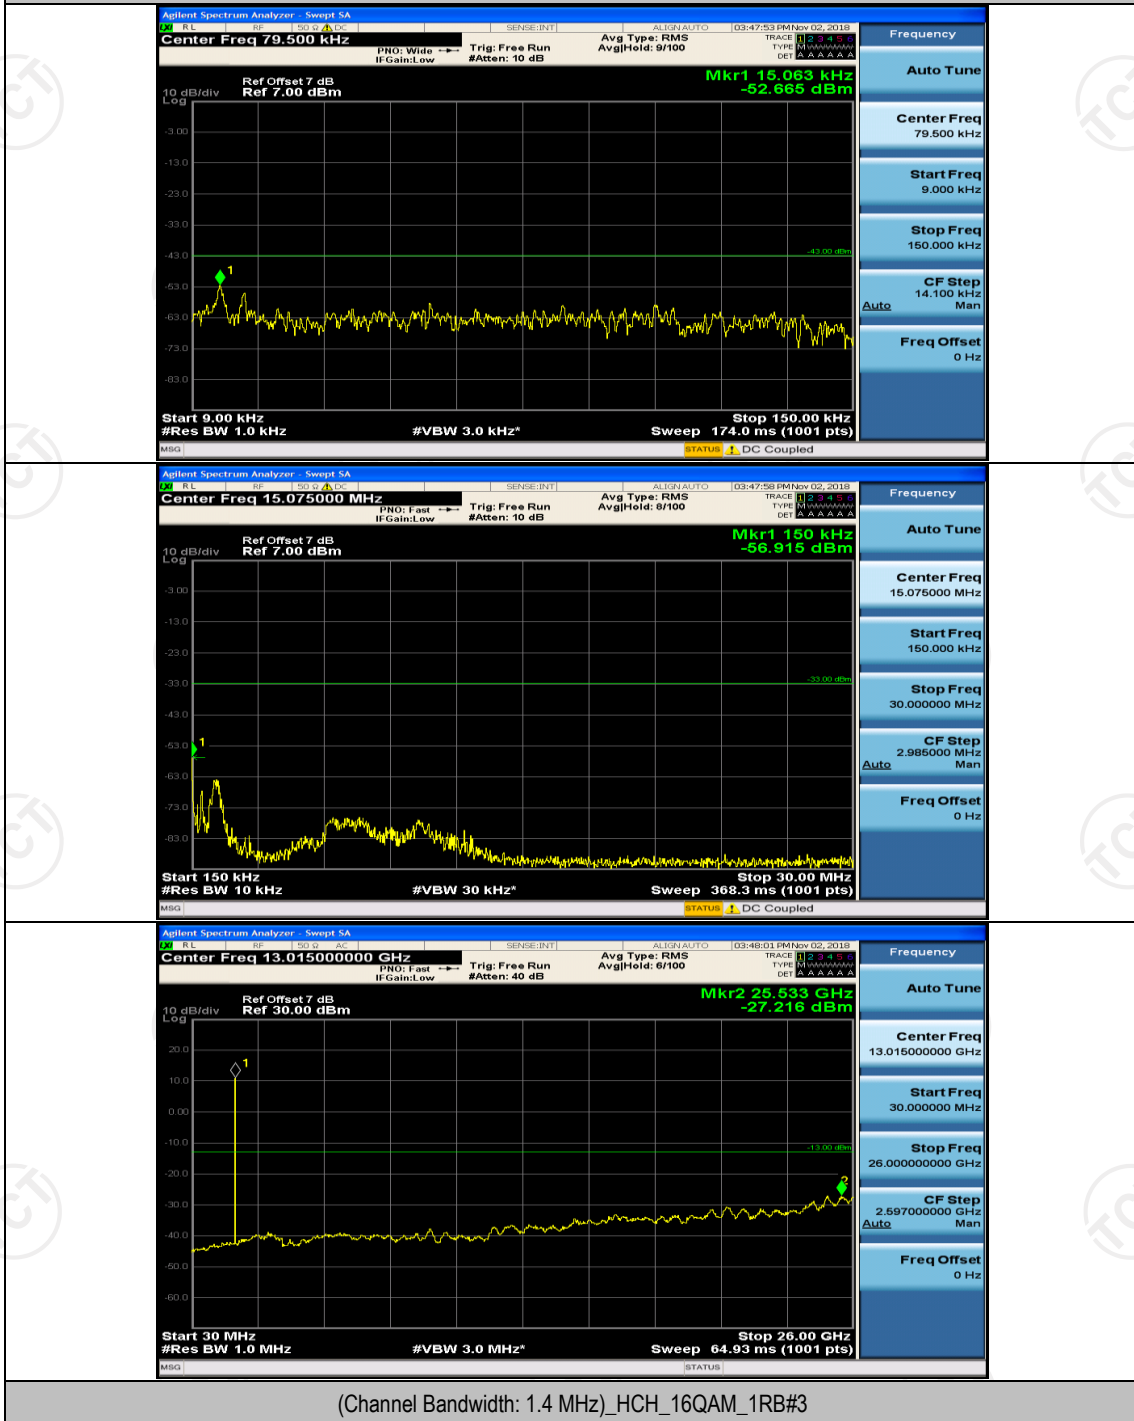

(Channel Bandwidth:20 MHz)_HCH_16QAM_50RB#50

(Channel Bandwidth:20 MHz)_HCH_16QAM_100RB#0

Appendix E: Conducted Spurious Emission

Test Graphs

Channel Bandwidth: 1.4 MHz

(Channel Bandwidth: 1.4 MHz)_LCH_QPSK_1RB#5

(Channel Bandwidth: 1.4 MHz)_MCH_QPSK_1RB#0

(Channel Bandwidth: 1.4 MHz)_MCH_QPSK_1RB#3

(Channel Bandwidth: 1.4 MHz)_HCH_QPSK_1RB#0

(Channel Bandwidth: 1.4 MHz)_HCH_QPSK_1RB#3

(Channel Bandwidth: 1.4 MHz)_LCH_16QAM_1RB#0

(Channel Bandwidth: 1.4 MHz)_LCH_16QAM_1RB#3

(Channel Bandwidth: 1.4 MHz)_MCH_16QAM_1RB#0

(Channel Bandwidth: 1.4 MHz)_HCH_16QAM_1RB#0

Channel Bandwidth: 3 MHz