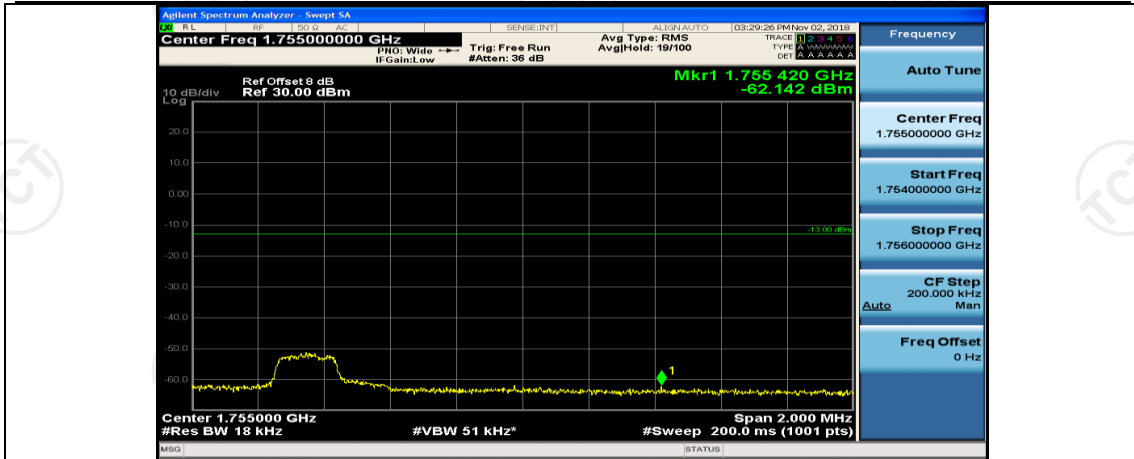

(Channel Bandwidth:20 MHz)_HCH_16QAM_1RB#0

(Channel Bandwidth:20 MHz)_HCH_16QAM_1RB#49