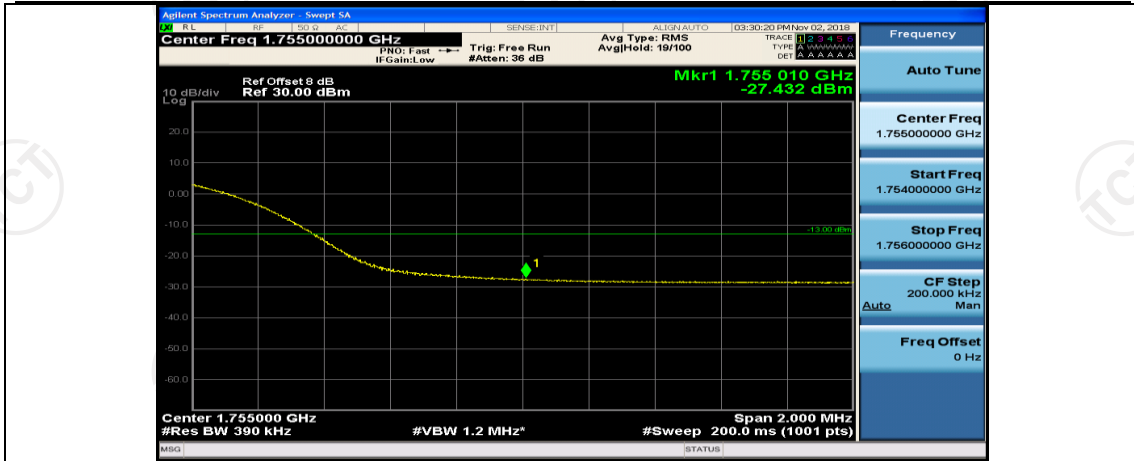

(Channel Bandwidth:20 MHz)_HCH_QPSK_100RB#0