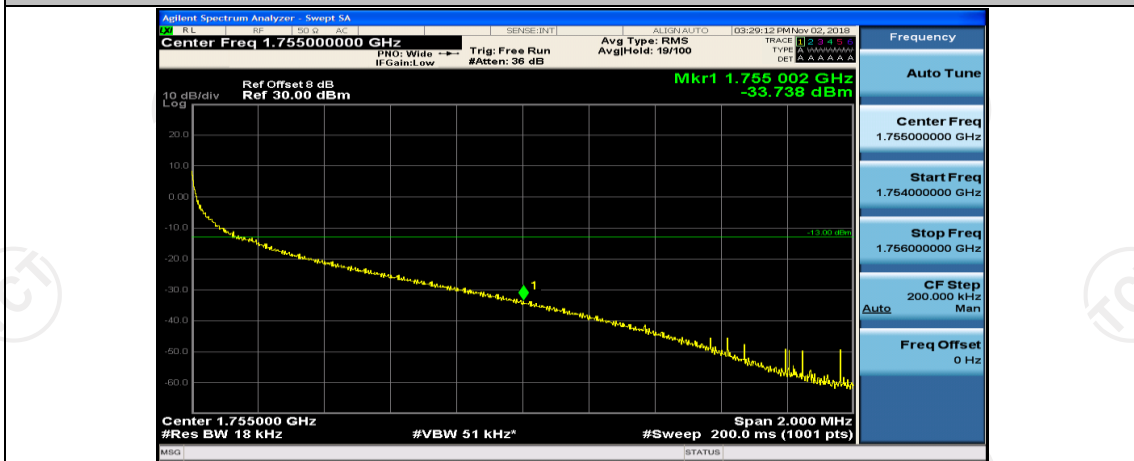

(Channel Bandwidth:15 MHz)_HCH_16QAM_75RB#0

Channel Bandwidth: 20 MHz

(Channel Bandwidth:20 MHz)_LCH_QPSK_1RB#49

(Channel Bandwidth:20 MHz)_HCH_QPSK_1RB#49

(Channel Bandwidth:20 MHz)_HCH_QPSK_1RB#99

(Channel Bandwidth:20 MHz)_HCH_QPSK_50RB#0