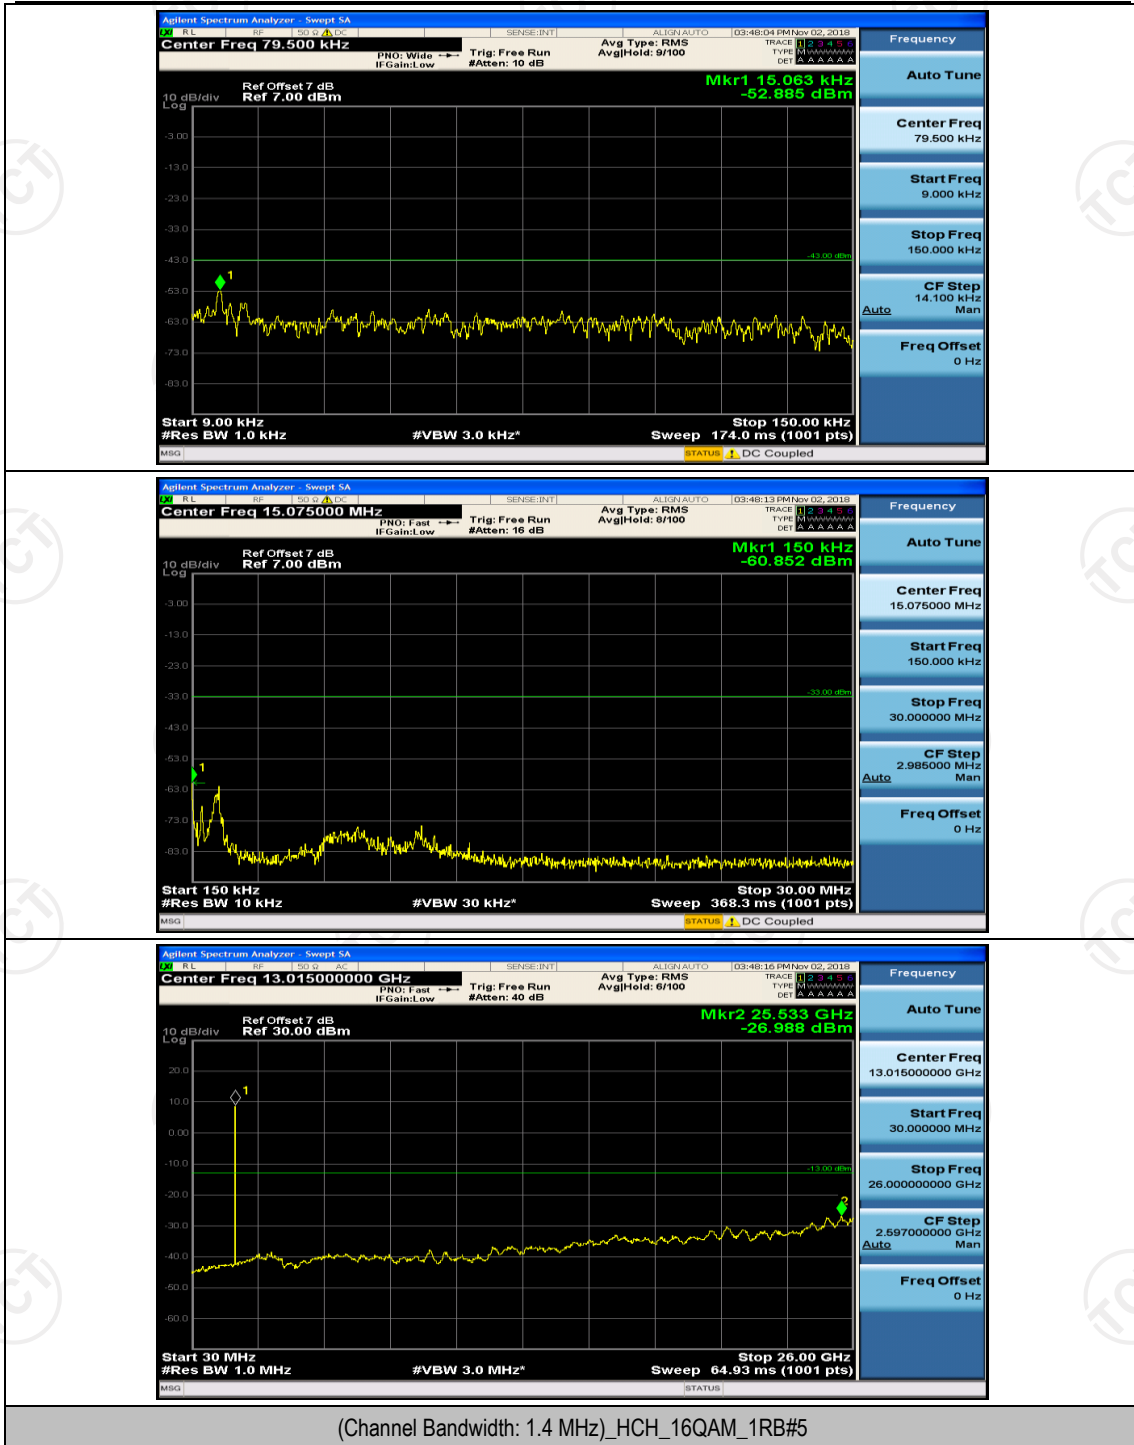

(Channel Bandwidth: 1.4 MHz)_LCH_16QAM_1RB#3

(Channel Bandwidth: 1.4 MHz)_MCH_16QAM_1RB#0

(Channel Bandwidth: 1.4 MHz)_HCH_16QAM_1RB#0

Channel Bandwidth: 3 MHz