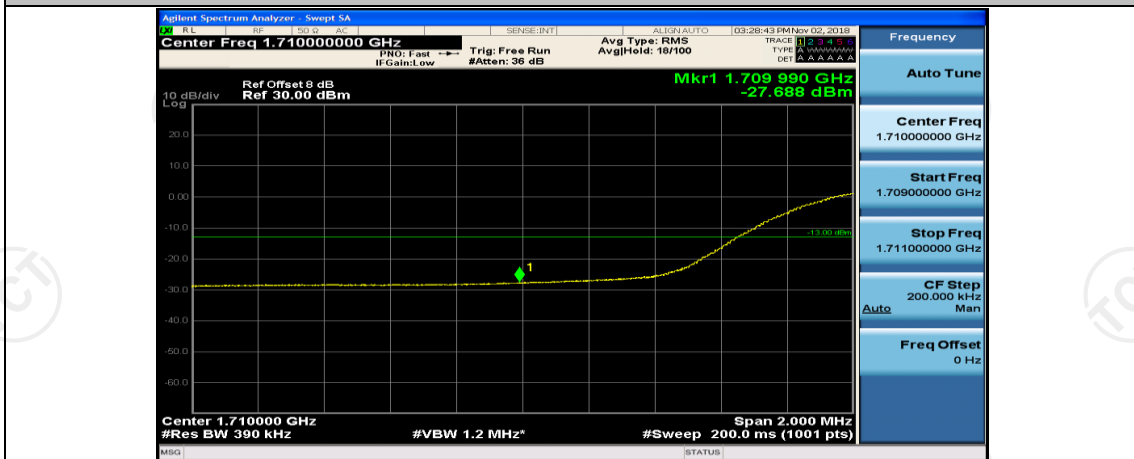

(Channel Bandwidth:15 MHz)_HCH_16QAM_75RB#0

Channel Bandwidth: 20 MHz

(Channel Bandwidth:20 MHz)_LCH_QPSK_1RB#49

(Channel Bandwidth:20 MHz)_HCH_QPSK_1RB#49

(Channel Bandwidth:20 MHz)_HCH_QPSK_1RB#99

(Channel Bandwidth:20 MHz)_HCH_QPSK_50RB#0