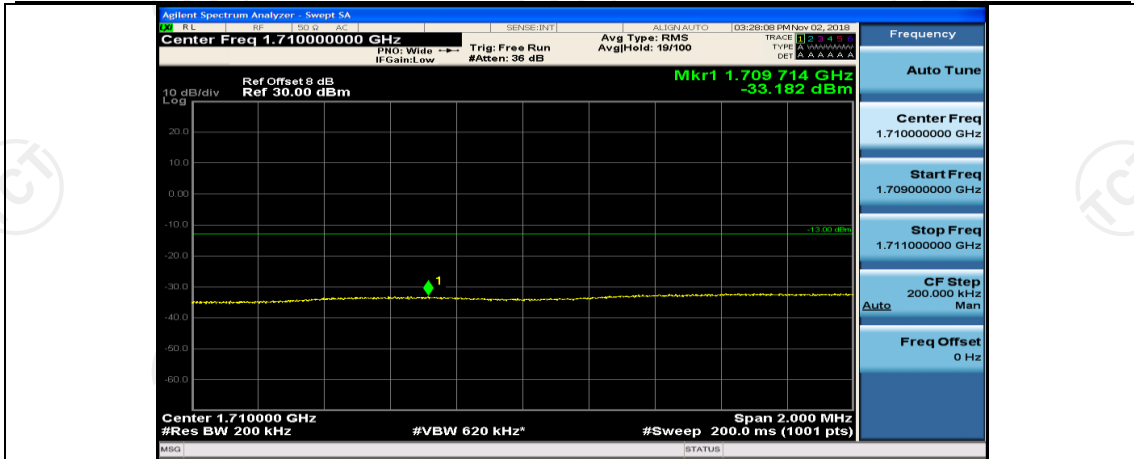

(Channel Bandwidth:15 MHz)_HCH_16QAM_75RB#0

Channel Bandwidth: 20 MHz

(Channel Bandwidth:20 MHz)_LCH_QPSK_1RB#49

(Channel Bandwidth:20 MHz)_HCH_QPSK_1RB#49

(Channel Bandwidth:20 MHz)_HCH_QPSK_1RB#99

(Channel Bandwidth:20 MHz)_HCH_QPSK_50RB#0