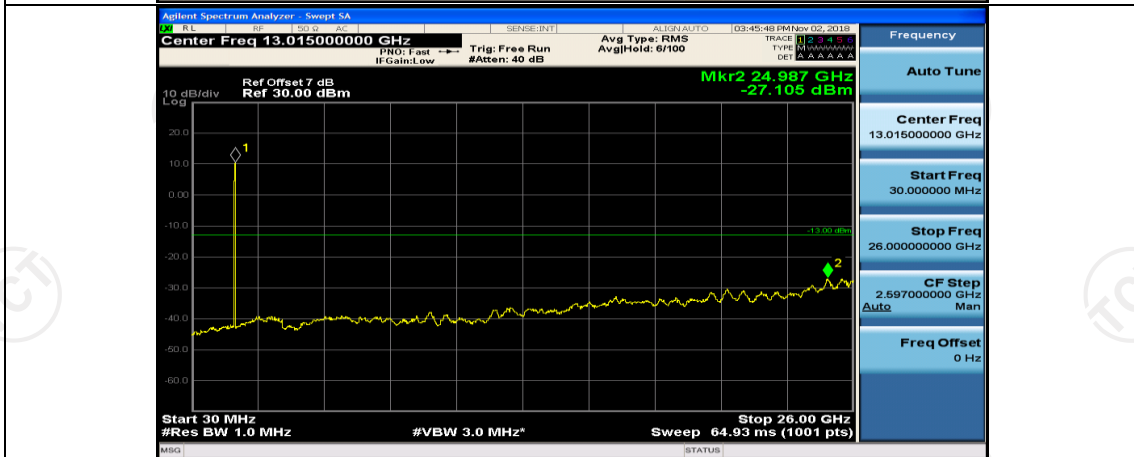

(Channel Bandwidth: 1.4 MHz)_MCH_QPSK_1RB#0

(Channel Bandwidth: 1.4 MHz)_MCH_QPSK_1RB#3