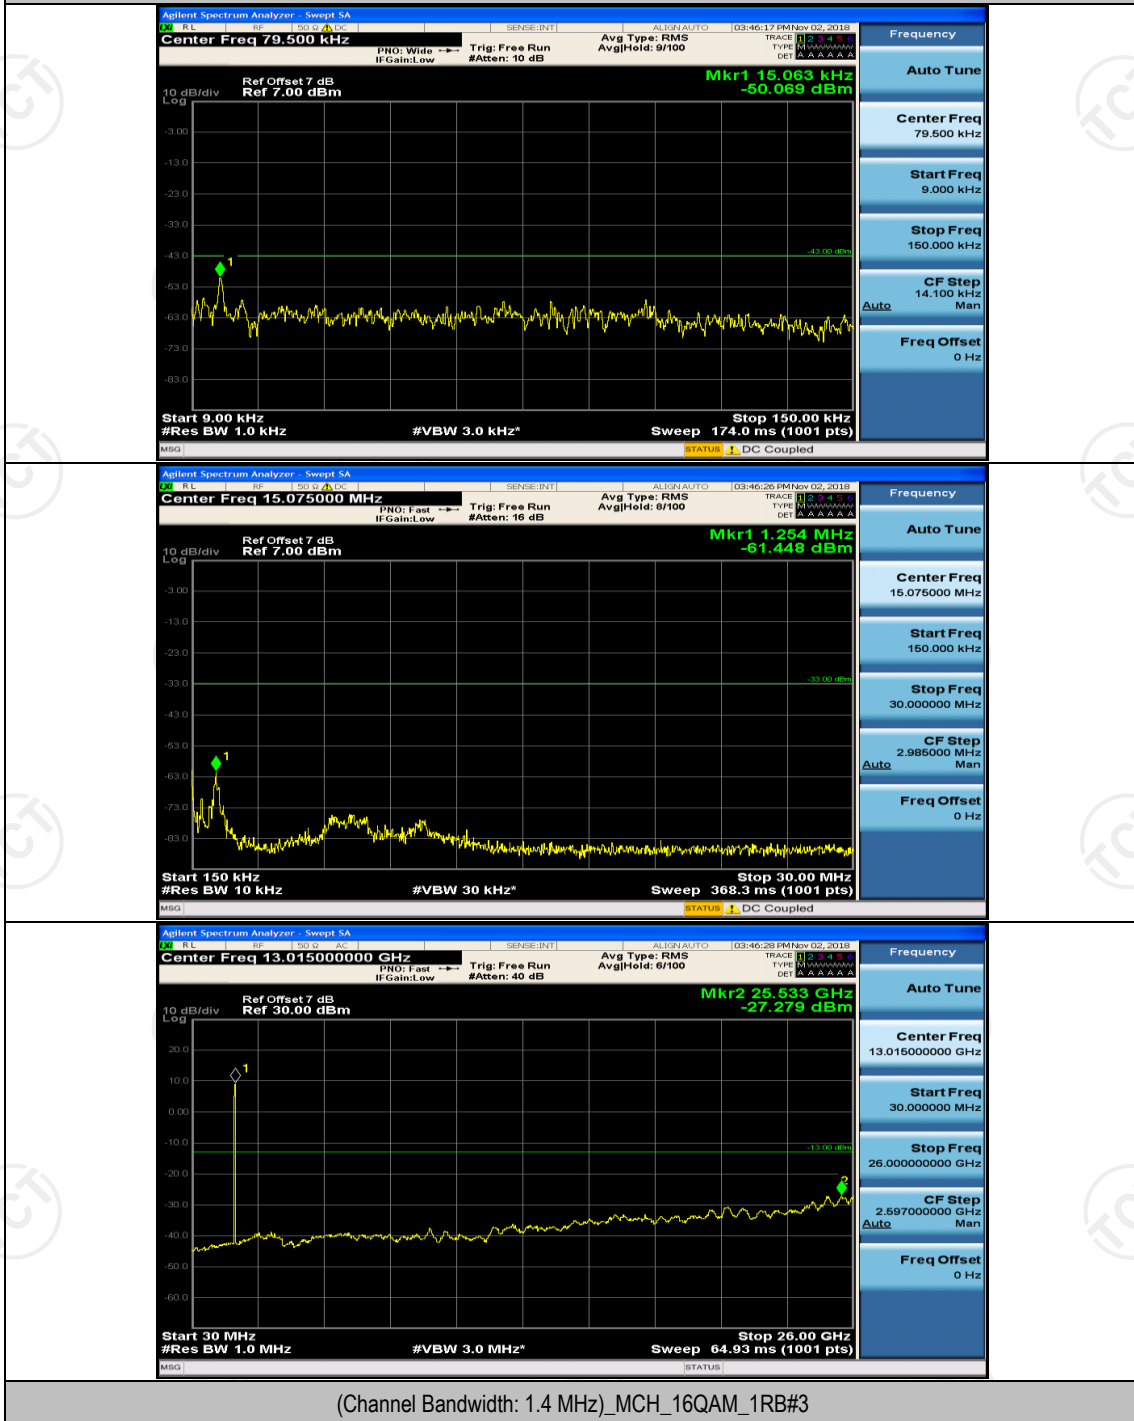

(Channel Bandwidth:20 MHz)_HCH_16QAM_50RB#50

(Channel Bandwidth:20 MHz)_HCH_16QAM_100RB#0

Appendix E: Conducted Spurious Emission

Test Graphs

Channel Bandwidth: 1.4 MHz

(Channel Bandwidth: 1.4 MHz)_LCH_QPSK_1RB#5

(Channel Bandwidth: 1.4 MHz)_MCH_QPSK_1RB#0

(Channel Bandwidth: 1.4 MHz)_MCH_QPSK_1RB#3

(Channel Bandwidth: 1.4 MHz)_HCH_QPSK_1RB#0

(Channel Bandwidth: 1.4 MHz)_HCH_QPSK_1RB#3

(Channel Bandwidth: 1.4 MHz)_LCH_16QAM_1RB#0

(Channel Bandwidth: 1.4 MHz)_LCH_16QAM_1RB#3

(Channel Bandwidth: 1.4 MHz)_MCH_16QAM_1RB#0

(Channel Bandwidth: 1.4 MHz)_HCH_16QAM_1RB#0

Channel Bandwidth: 3 MHz