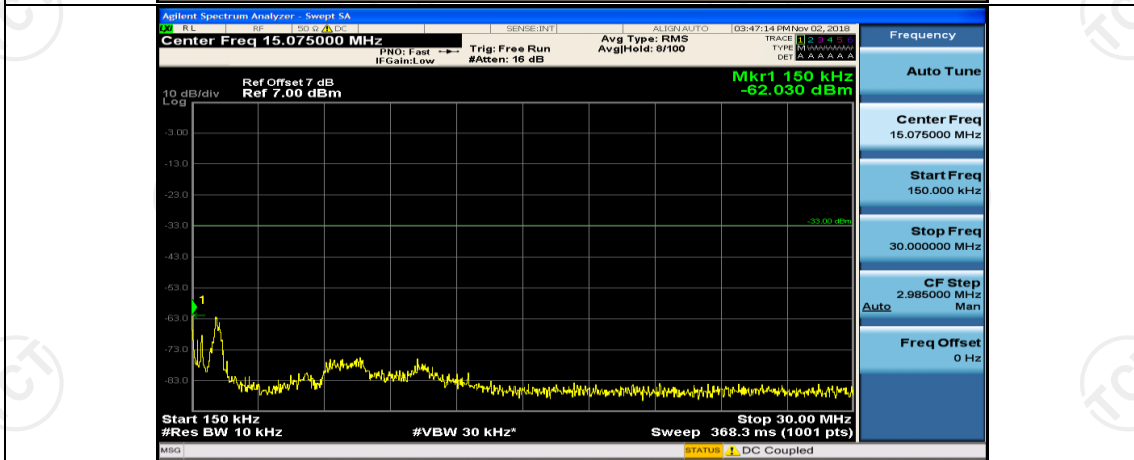

(Channel Bandwidth: 1.4 MHz)_MCH_QPSK_1RB#0

(Channel Bandwidth: 1.4 MHz)_MCH_QPSK_1RB#3

(Channel Bandwidth: 1.4 MHz)_HCH_QPSK_1RB#0

(Channel Bandwidth: 1.4 MHz)_HCH_QPSK_1RB#3

(Channel Bandwidth: 1.4 MHz)_LCH_16QAM_1RB#0