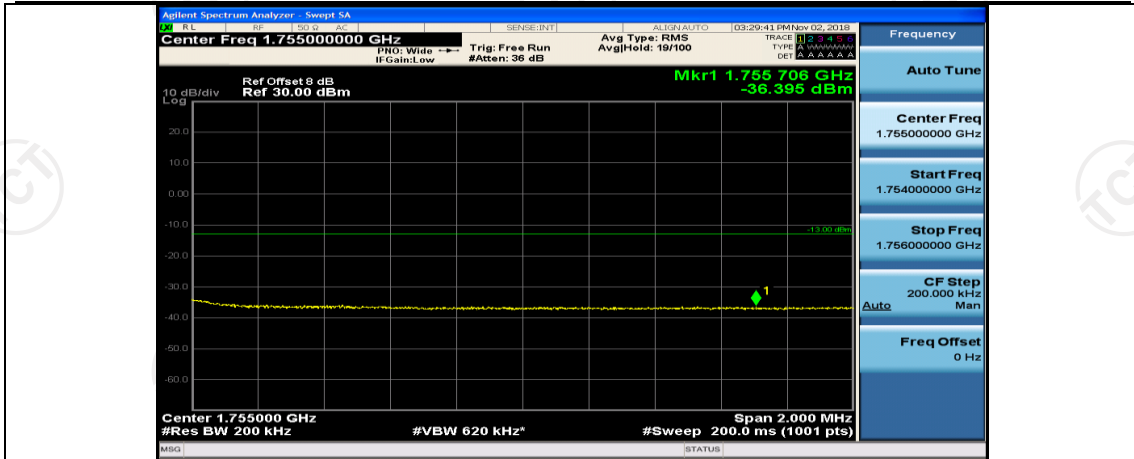

(Channel Bandwidth:15 MHz)_HCH_16QAM_75RB#0

Channel Bandwidth: 20 MHz

(Channel Bandwidth:20 MHz)_LCH_QPSK_1RB#49

(Channel Bandwidth:20 MHz)_HCH_QPSK_1RB#49

(Channel Bandwidth:20 MHz)_HCH_QPSK_1RB#99

(Channel Bandwidth:20 MHz)_HCH_QPSK_50RB#0