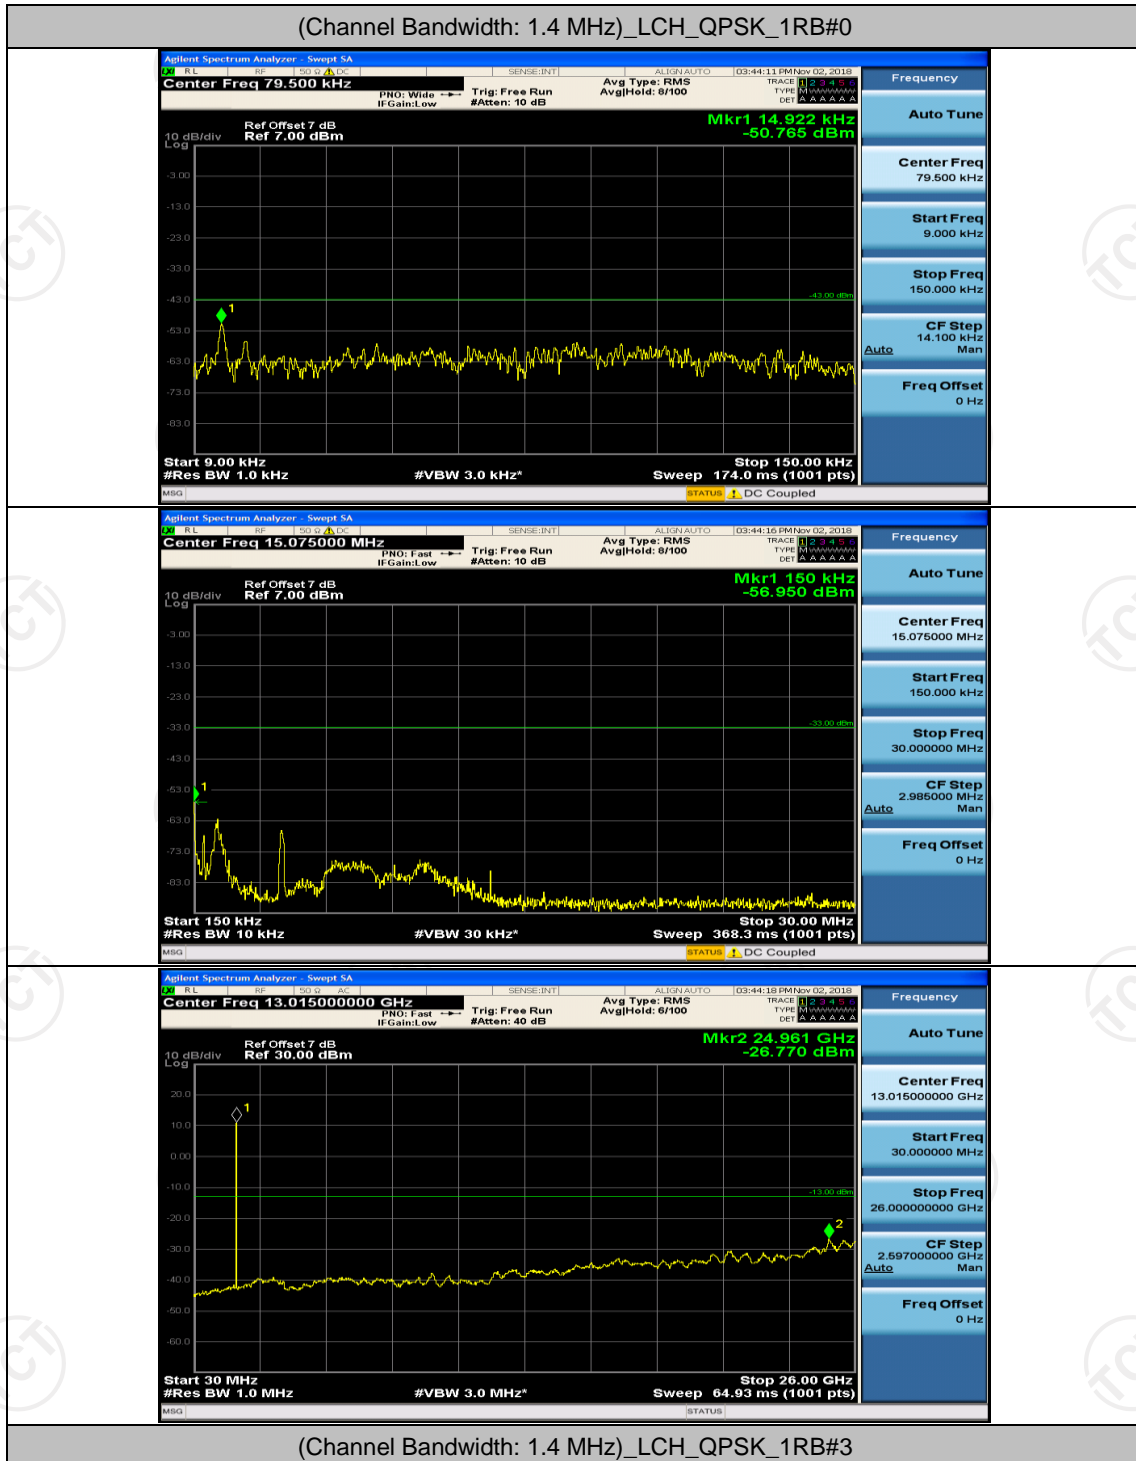

(Channel Bandwidth:20 MHz)_HCH_16QAM_50RB#50

(Channel Bandwidth:20 MHz)_HCH_16QAM_100RB#0

Appendix E: Conducted Spurious Emission

Test Graphs

Channel Bandwidth: 1.4 MHz

(Channel Bandwidth: 1.4 MHz)_LCH_QPSK_1RB#5