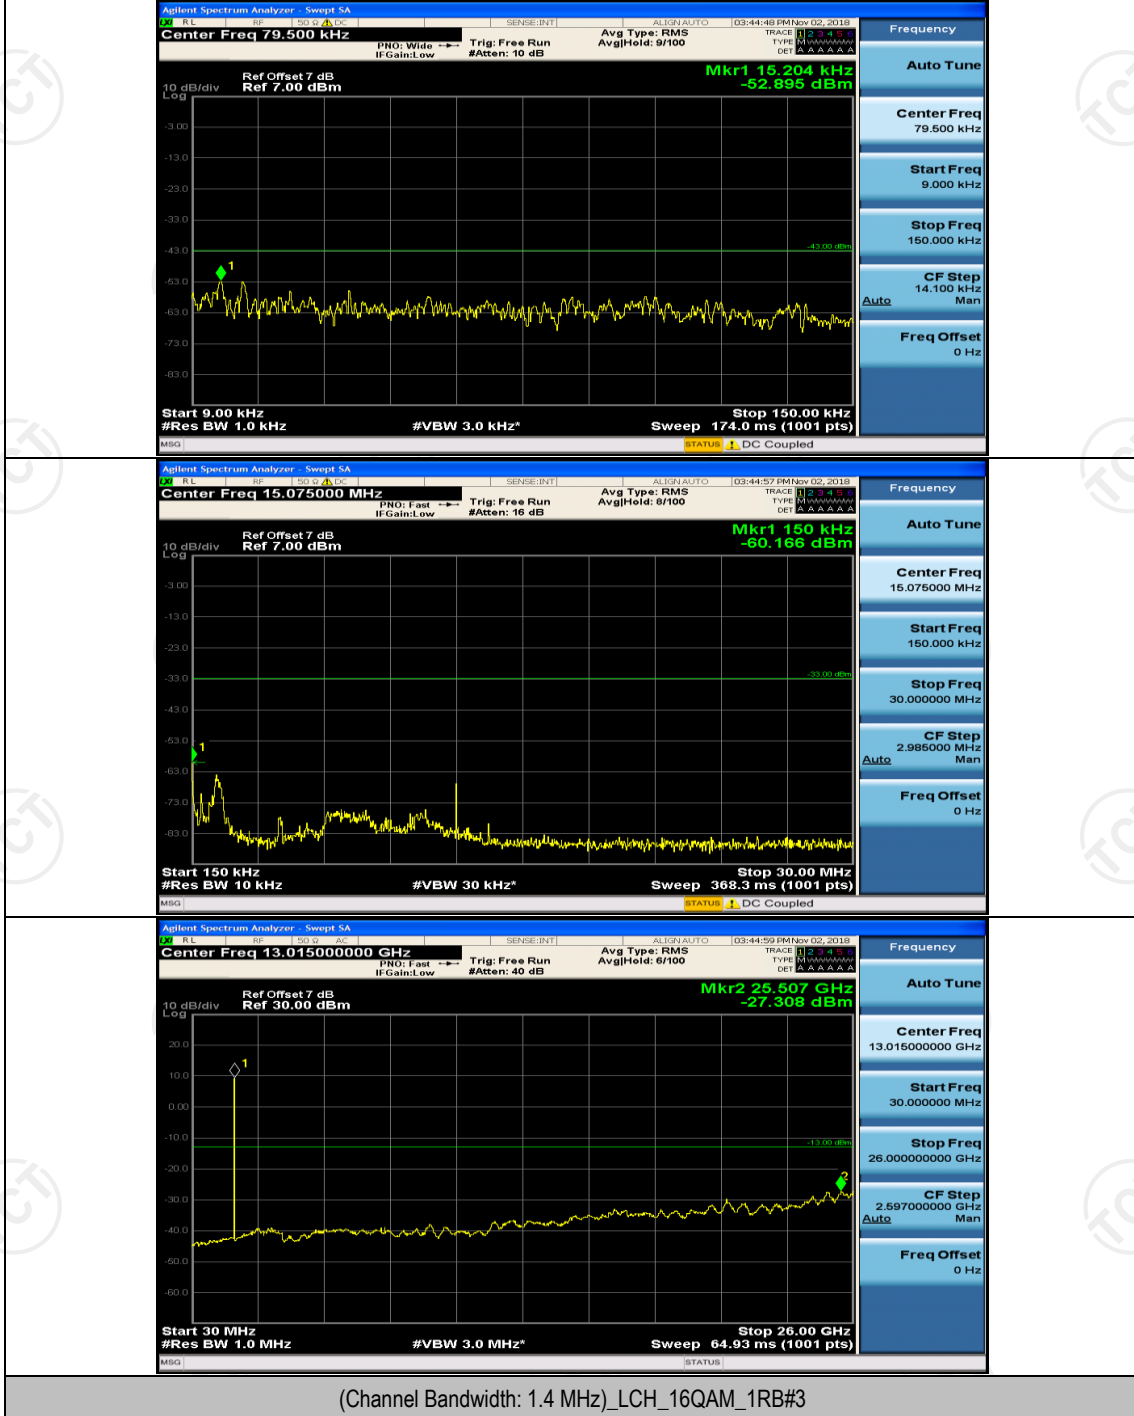

(Channel Bandwidth:20 MHz)_HCH_16QAM_50RB#50

(Channel Bandwidth:20 MHz)_HCH_16QAM_100RB#0

Appendix E: Conducted Spurious Emission

Test Graphs

Channel Bandwidth: 1.4 MHz

(Channel Bandwidth: 1.4 MHz)_LCH_QPSK_1RB#5

(Channel Bandwidth: 1.4 MHz)_MCH_QPSK_1RB#0

(Channel Bandwidth: 1.4 MHz)_MCH_QPSK_1RB#3

(Channel Bandwidth: 1.4 MHz)_HCH_QPSK_1RB#0

(Channel Bandwidth: 1.4 MHz)_HCH_QPSK_1RB#3

(Channel Bandwidth: 1.4 MHz)_LCH_16QAM_1RB#0

(Channel Bandwidth: 1.4 MHz)_LCH_16QAM_1RB#3

(Channel Bandwidth: 1.4 MHz)_MCH_16QAM_1RB#0

(Channel Bandwidth: 1.4 MHz)_HCH_16QAM_1RB#0

Channel Bandwidth: 3 MHz