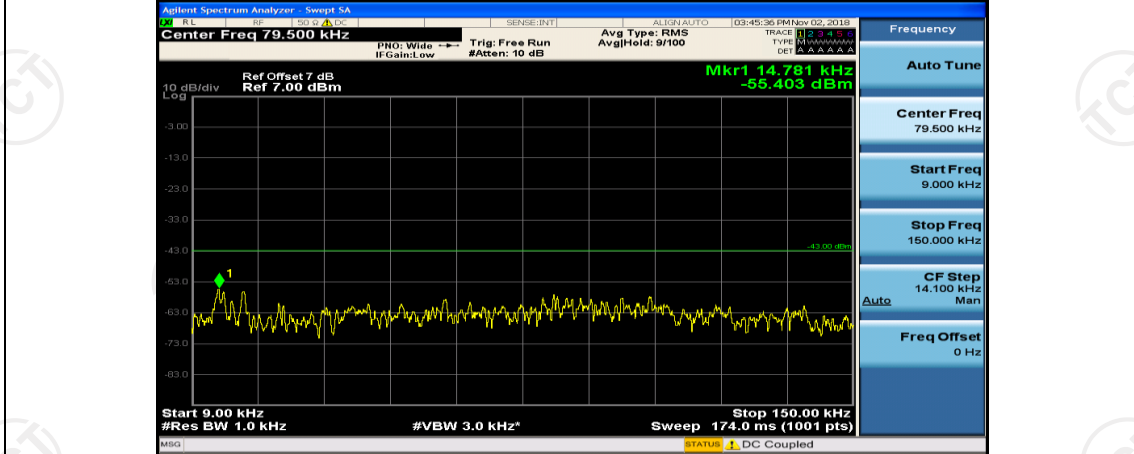

(Channel Bandwidth: 1.4 MHz)_MCH_QPSK_1RB#0

(Channel Bandwidth: 1.4 MHz)_MCH_QPSK_1RB#3