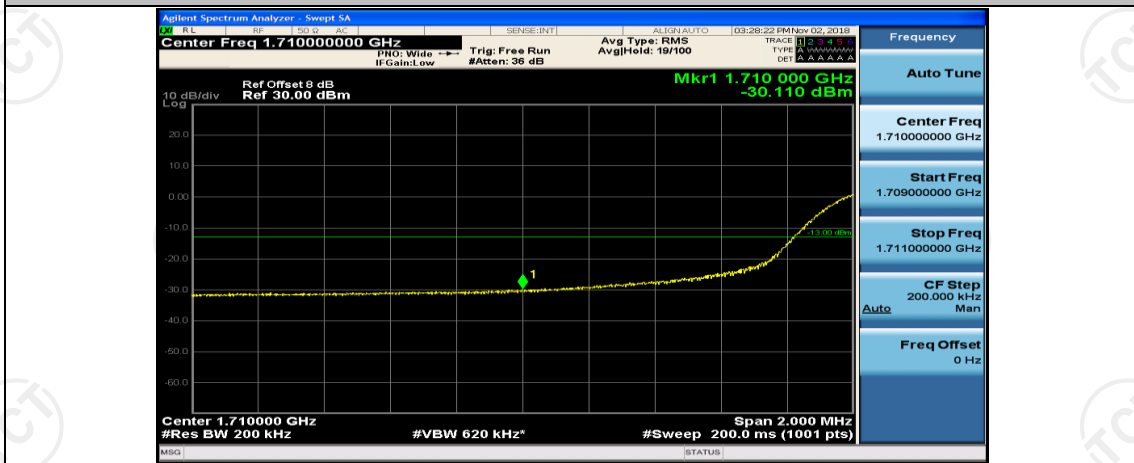

(Channel Bandwidth:20 MHz)_LCH_16QAM_50RB#0