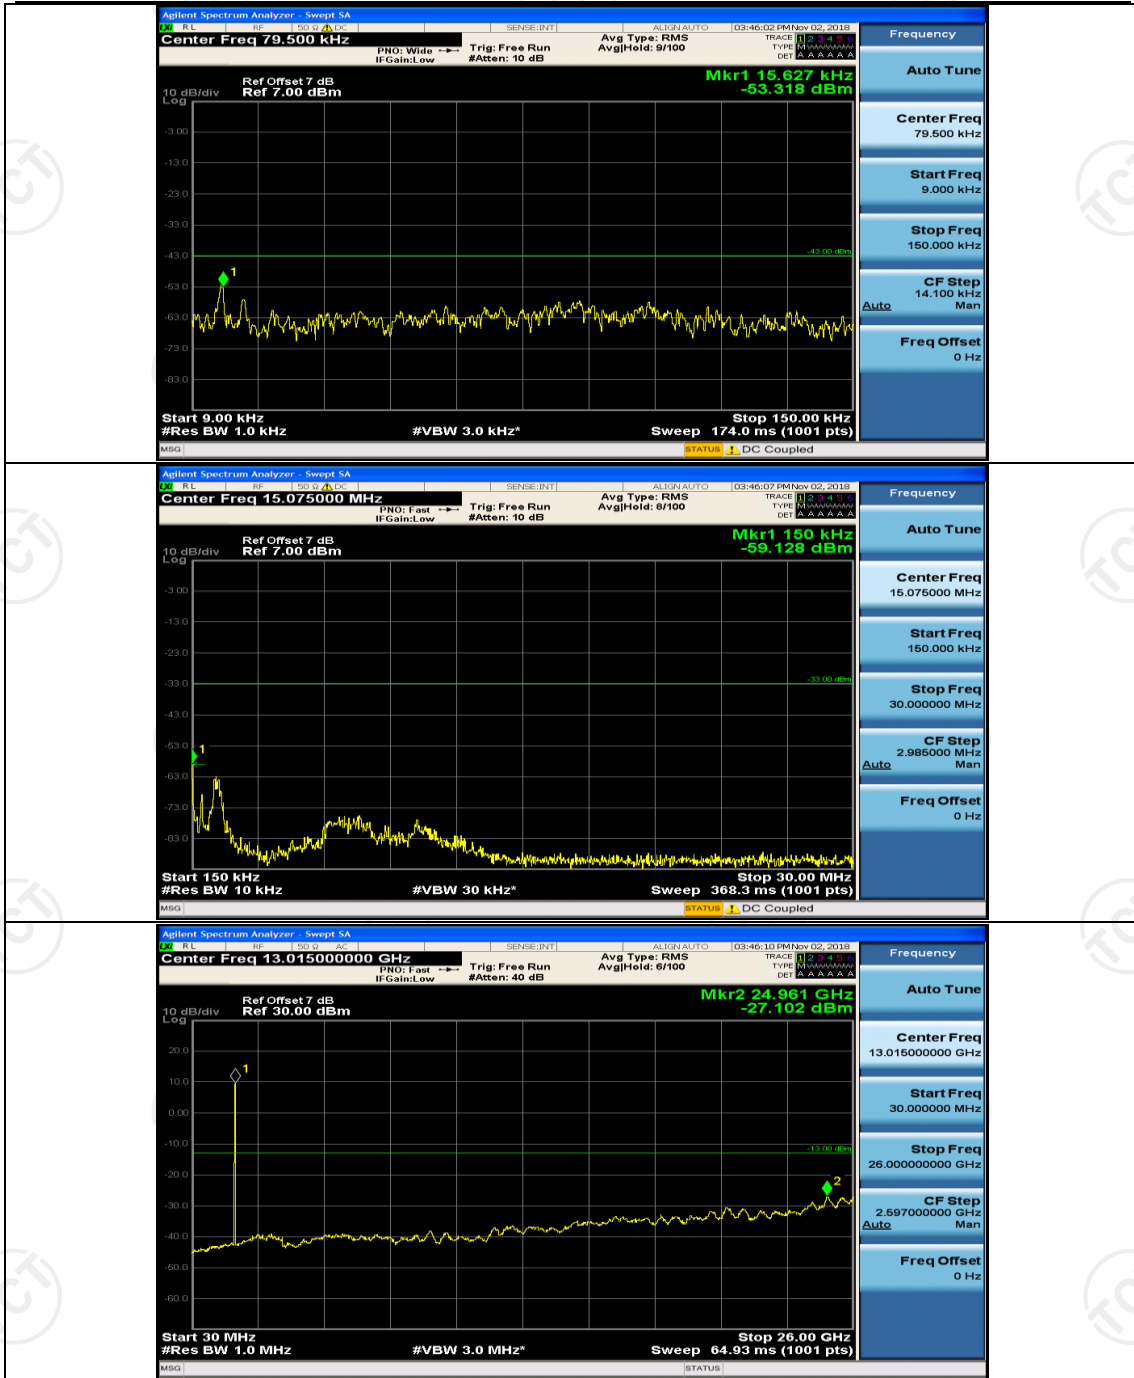

(Channel Bandwidth:20 MHz)_HCH_16QAM_1RB#0

(Channel Bandwidth:20 MHz)_HCH_16QAM_1RB#49

(Channel Bandwidth:20 MHz)_HCH_16QAM_1RB#99

(Channel Bandwidth:20 MHz)_HCH_16QAM_50RB#0

(Channel Bandwidth:20 MHz)_HCH_16QAM_50RB#25

(Channel Bandwidth:20 MHz)_HCH_16QAM_50RB#50

(Channel Bandwidth:20 MHz)_HCH_16QAM_100RB#0

Appendix E: Conducted Spurious Emission

Test Graphs

Channel Bandwidth: 1.4 MHz

(Channel Bandwidth: 1.4 MHz)_LCH_QPSK_1RB#5

(Channel Bandwidth: 1.4 MHz)_MCH_QPSK_1RB#0

(Channel Bandwidth: 1.4 MHz)_MCH_QPSK_1RB#3

(Channel Bandwidth: 1.4 MHz)_HCH_QPSK_1RB#0

(Channel Bandwidth: 1.4 MHz)_HCH_QPSK_1RB#3

(Channel Bandwidth: 1.4 MHz)_LCH_16QAM_1RB#0