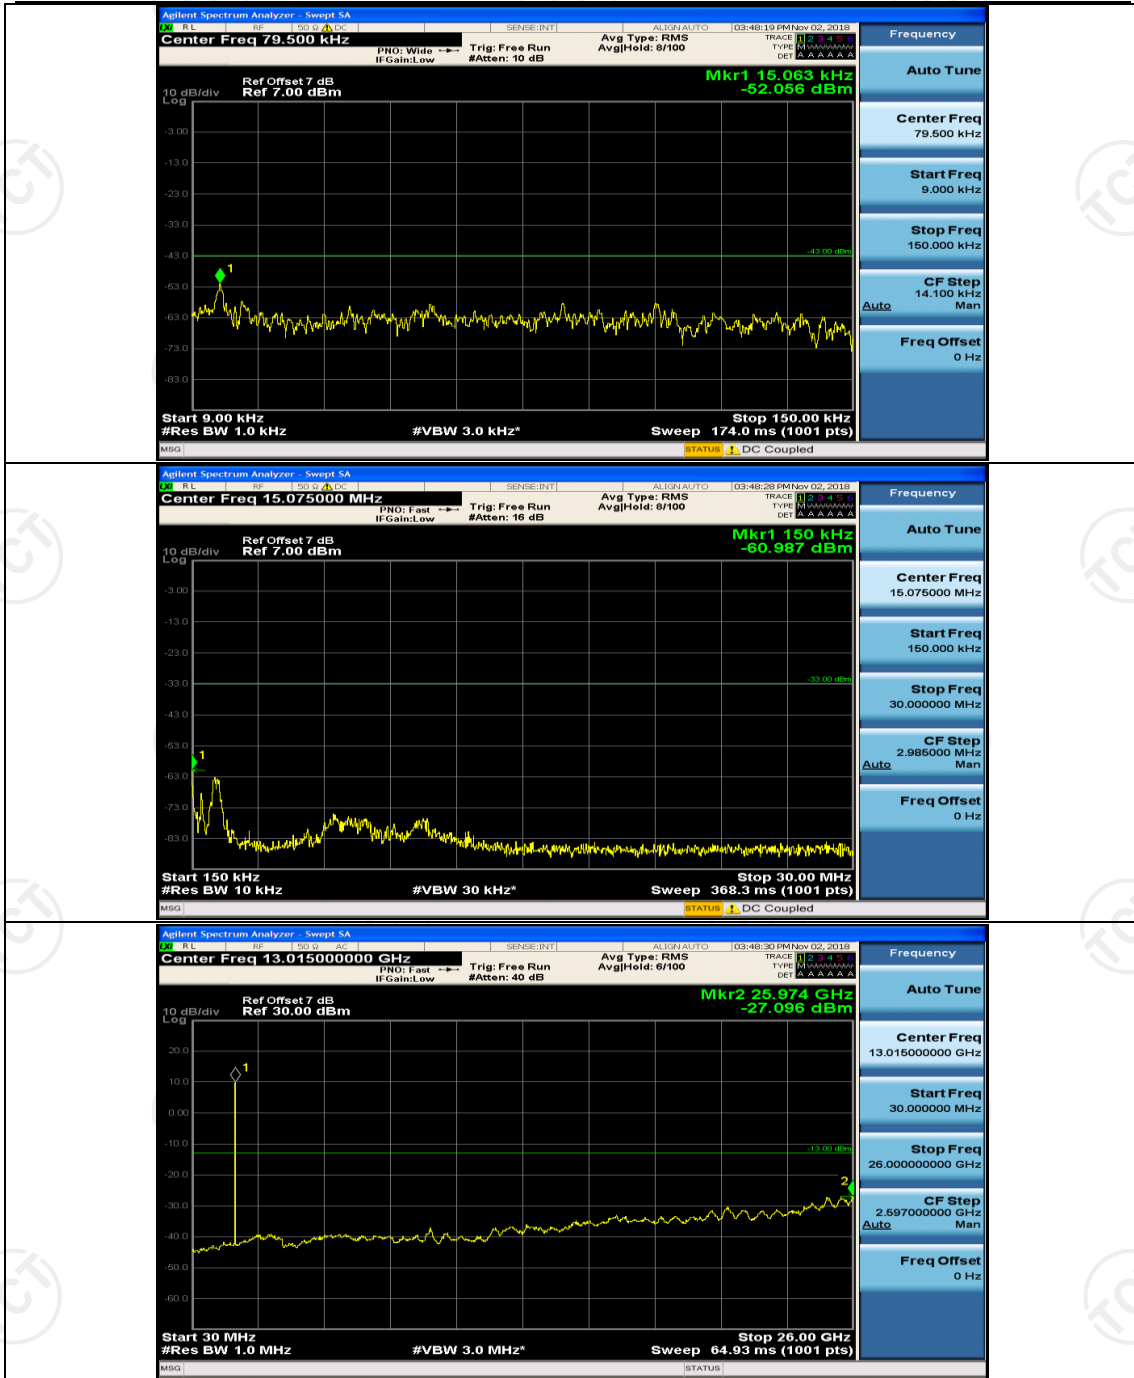

(Channel Bandwidth: 1.4 MHz)_LCH_16QAM_1RB#3

(Channel Bandwidth: 1.4 MHz)_MCH_16QAM_1RB#0

(Channel Bandwidth: 1.4 MHz)_HCH_16QAM_1RB#0

Channel Bandwidth: 3 MHz