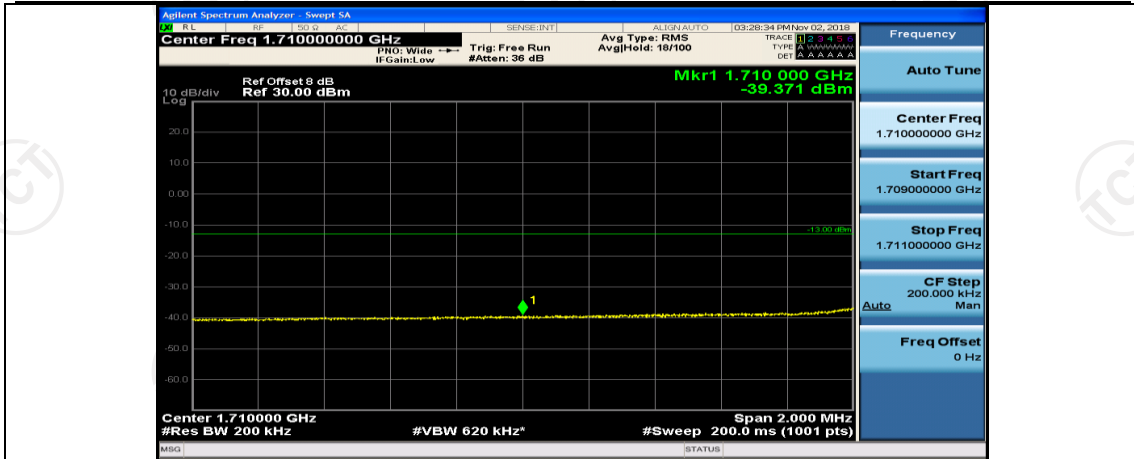

(Channel Bandwidth:20 MHz)_LCH_16QAM_1RB#99

(Channel Bandwidth:20 MHz)_LCH_16QAM_50RB#0

(Channel Bandwidth:20 MHz)_LCH_16QAM_50RB#25

(Channel Bandwidth:20 MHz)_LCH_16QAM_50RB#50

(Channel Bandwidth:20 MHz)_LCH_16QAM_100RB#0