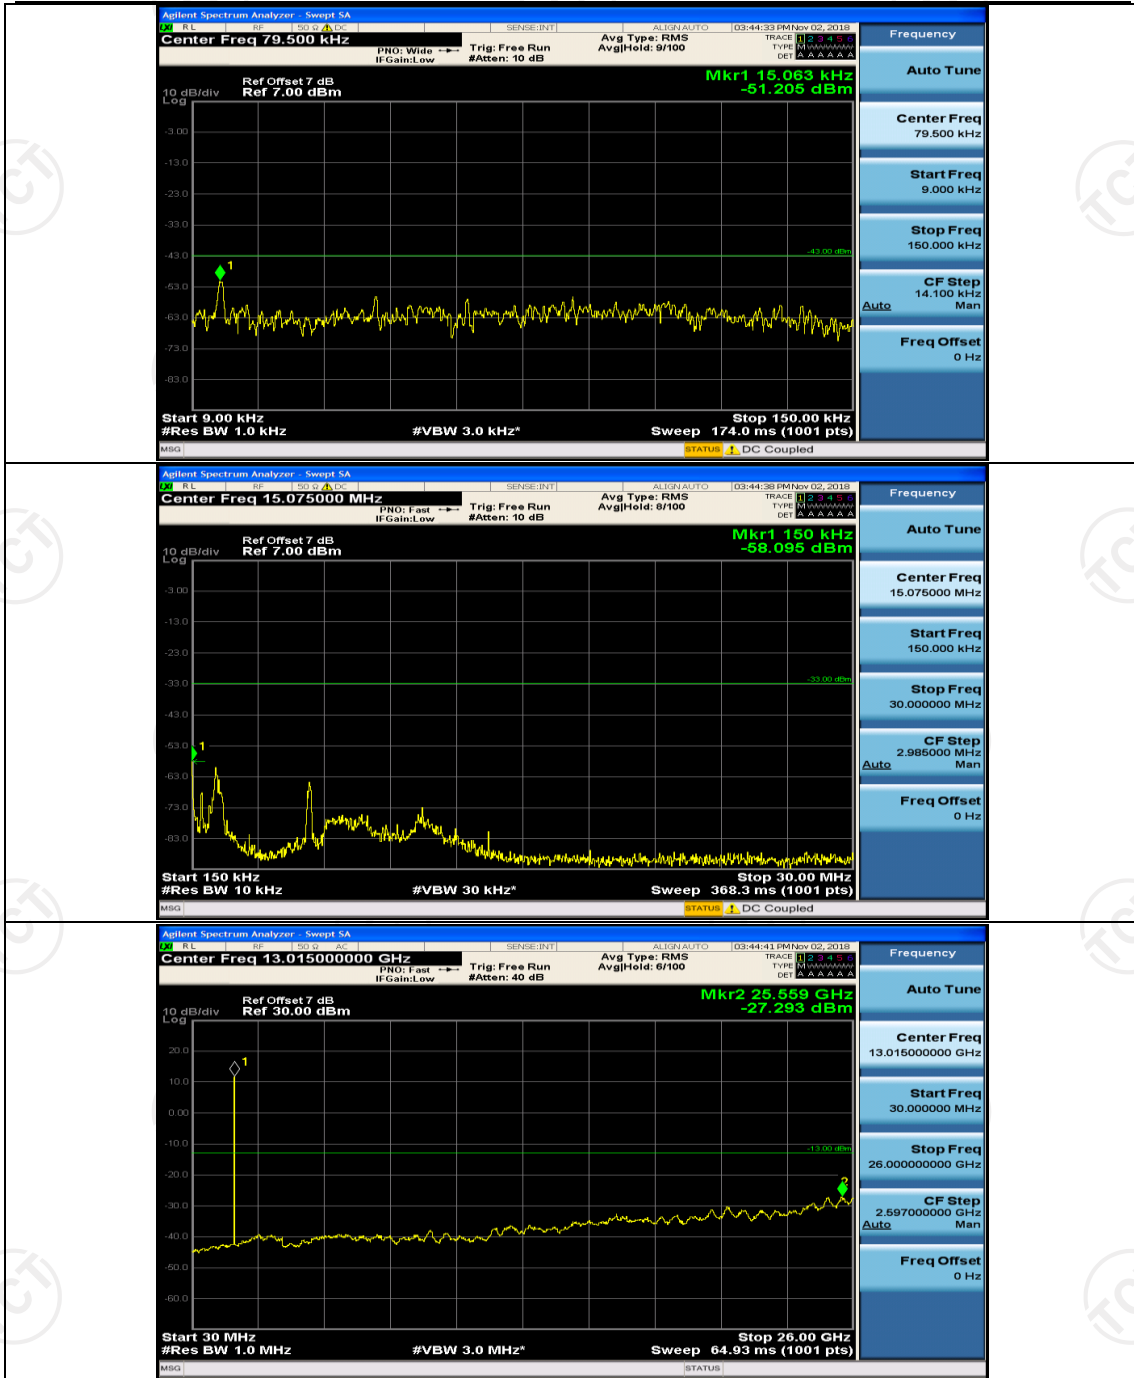

(Channel Bandwidth:20 MHz)_HCH_16QAM_50RB#50

(Channel Bandwidth:20 MHz)_HCH_16QAM_100RB#0

Appendix E: Conducted Spurious Emission

Test Graphs

Channel Bandwidth: 1.4 MHz

(Channel Bandwidth: 1.4 MHz)_LCH_QPSK_1RB#5

(Channel Bandwidth: 1.4 MHz)_MCH_QPSK_1RB#0

(Channel Bandwidth: 1.4 MHz)_MCH_QPSK_1RB#3

(Channel Bandwidth: 1.4 MHz)_HCH_QPSK_1RB#0

(Channel Bandwidth: 1.4 MHz)_HCH_QPSK_1RB#3

(Channel Bandwidth: 1.4 MHz)_LCH_16QAM_1RB#0