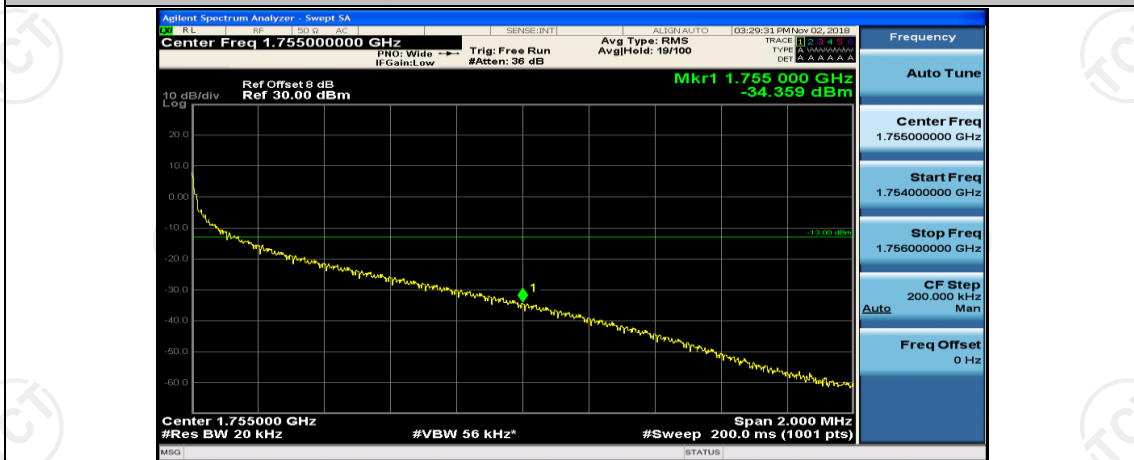

(Channel Bandwidth:20 MHz)_HCH_16QAM_1RB#99