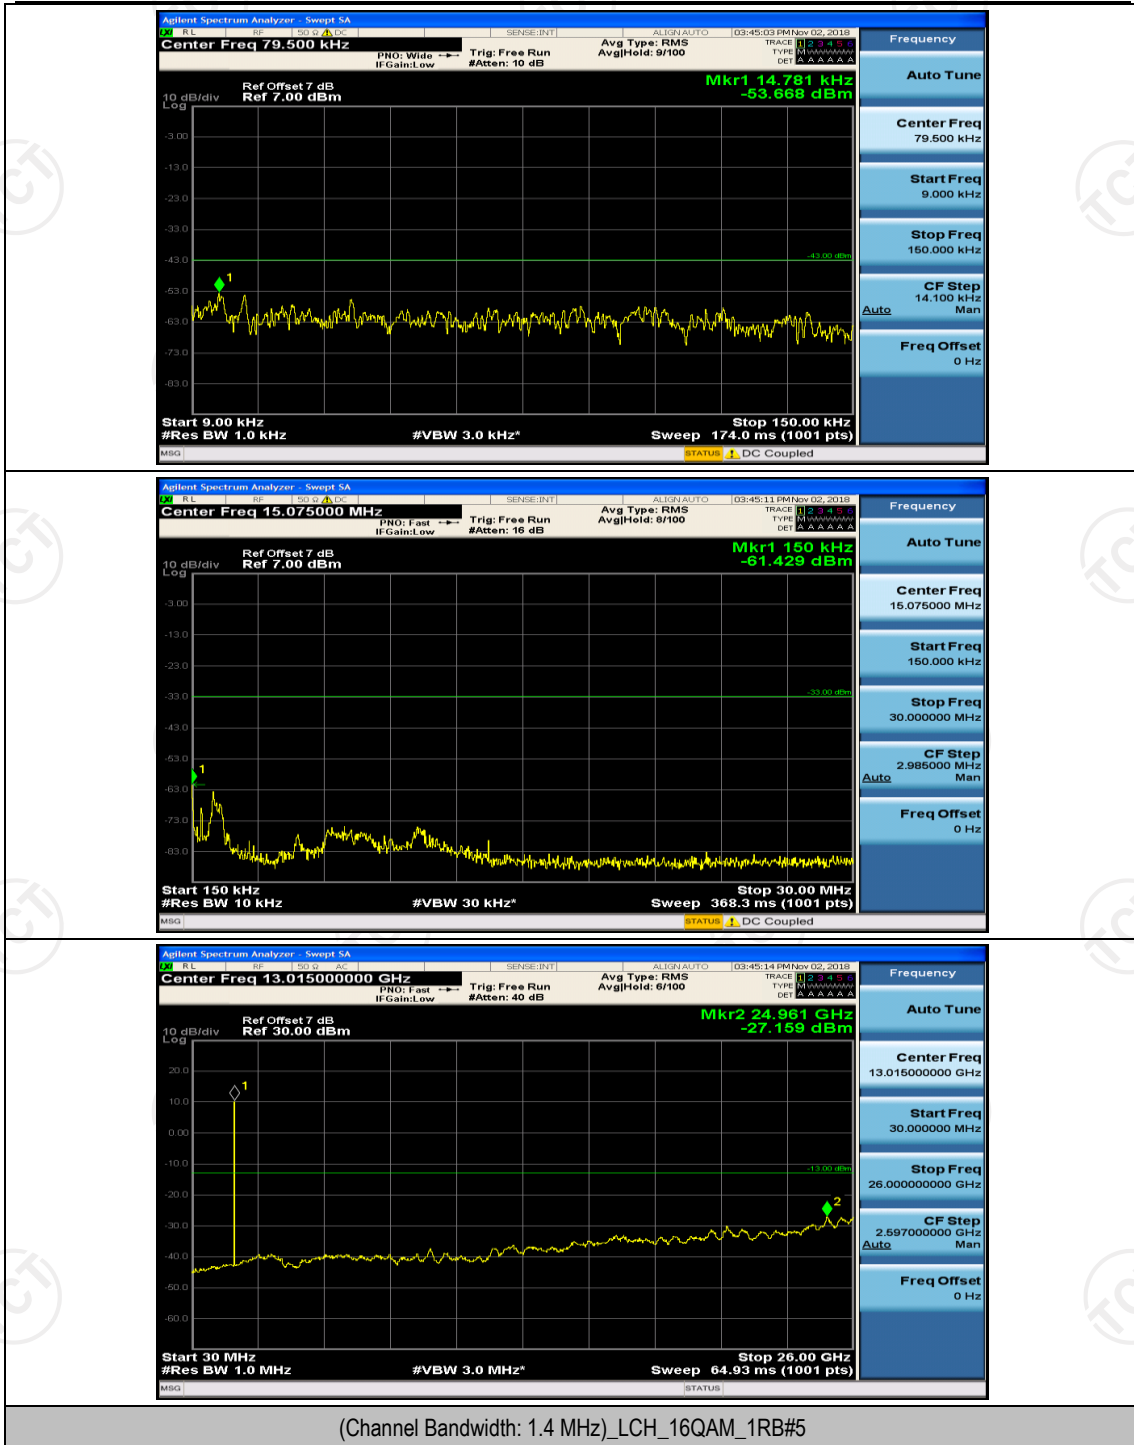

(Channel Bandwidth:20 MHz)_HCH_16QAM_50RB#50

(Channel Bandwidth:20 MHz)_HCH_16QAM_100RB#0

Appendix E: Conducted Spurious Emission

Test Graphs

Channel Bandwidth: 1.4 MHz

(Channel Bandwidth: 1.4 MHz)_LCH_QPSK_1RB#5

(Channel Bandwidth: 1.4 MHz)_MCH_QPSK_1RB#0

(Channel Bandwidth: 1.4 MHz)_MCH_QPSK_1RB#3

(Channel Bandwidth: 1.4 MHz)_HCH_QPSK_1RB#0

(Channel Bandwidth: 1.4 MHz)_HCH_QPSK_1RB#3

(Channel Bandwidth: 1.4 MHz)_LCH_16QAM_1RB#0

(Channel Bandwidth: 1.4 MHz)_LCH_16QAM_1RB#3

(Channel Bandwidth: 1.4 MHz)_MCH_16QAM_1RB#0

(Channel Bandwidth: 1.4 MHz)_HCH_16QAM_1RB#0

Channel Bandwidth: 3 MHz