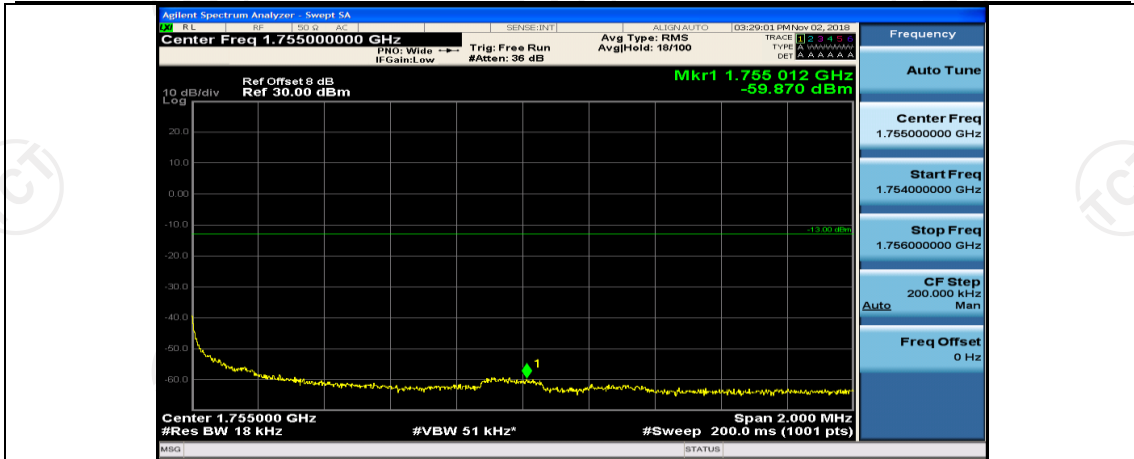

(Channel Bandwidth:15 MHz)_HCH_16QAM_75RB#0

Channel Bandwidth: 20 MHz

(Channel Bandwidth:20 MHz)_LCH_QPSK_1RB#49

(Channel Bandwidth:20 MHz)_HCH_QPSK_1RB#49

(Channel Bandwidth:20 MHz)_HCH_QPSK_1RB#99

(Channel Bandwidth:20 MHz)_HCH_QPSK_50RB#0