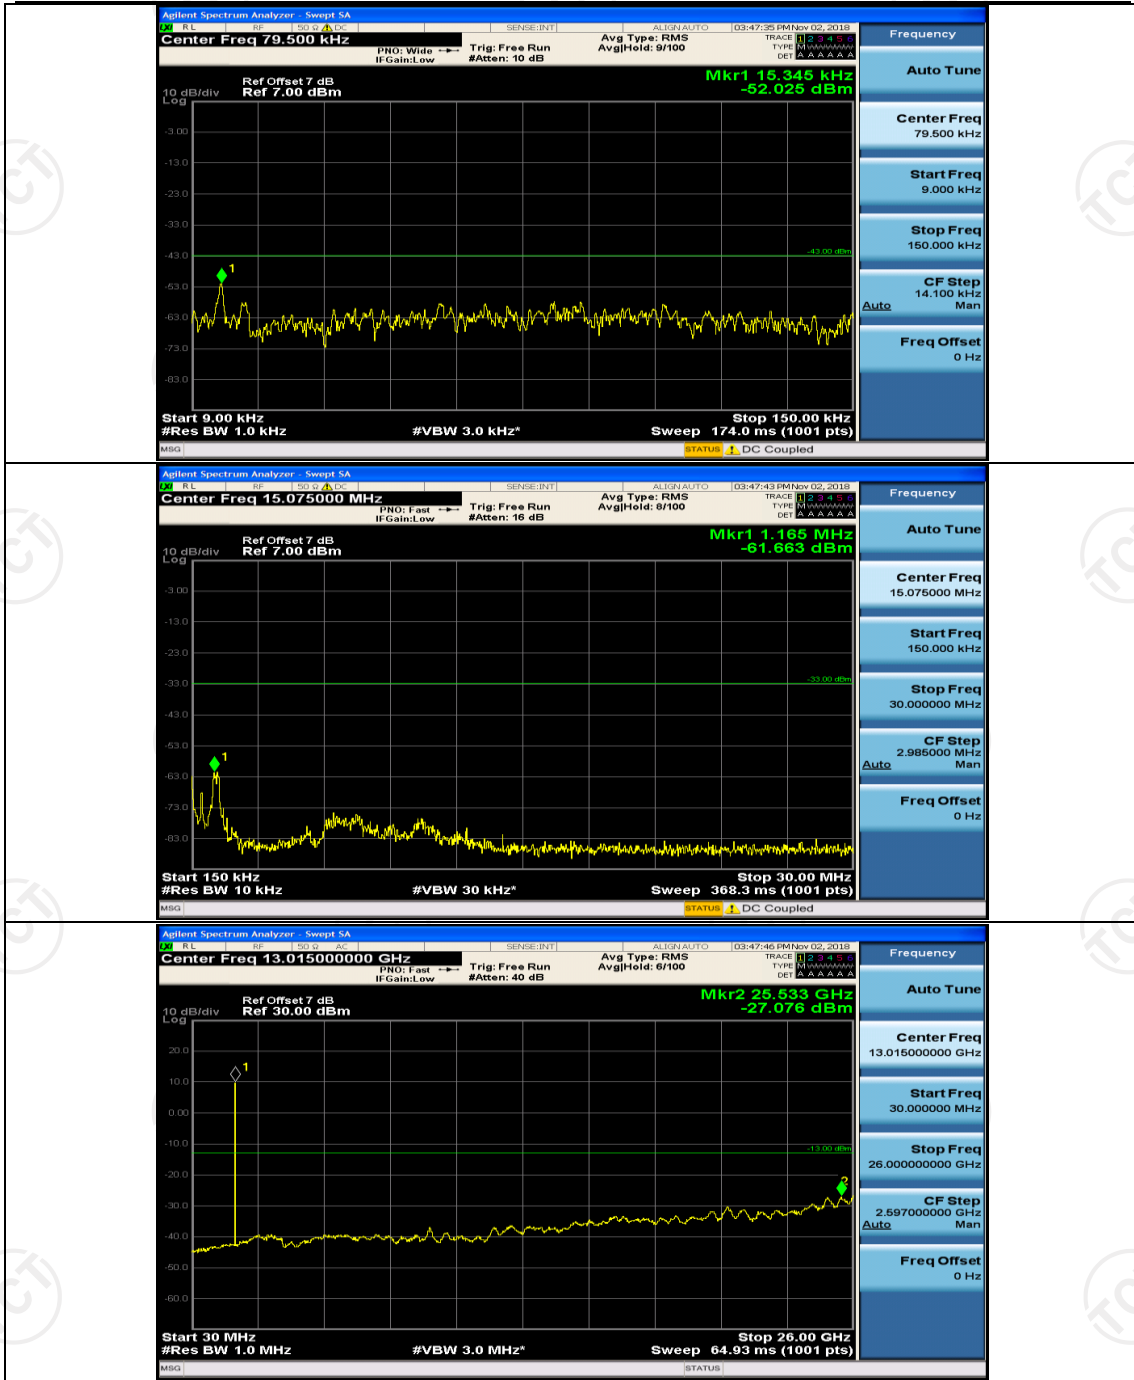

(Channel Bandwidth:20 MHz)_HCH_16QAM_50RB#50

(Channel Bandwidth:20 MHz)_HCH_16QAM_100RB#0

Appendix E: Conducted Spurious Emission

Test Graphs

Channel Bandwidth: 1.4 MHz

(Channel Bandwidth: 1.4 MHz)_LCH_QPSK_1RB#5

(Channel Bandwidth: 1.4 MHz)_MCH_QPSK_1RB#0

(Channel Bandwidth: 1.4 MHz)_MCH_QPSK_1RB#3

(Channel Bandwidth: 1.4 MHz)_HCH_QPSK_1RB#0

(Channel Bandwidth: 1.4 MHz)_HCH_QPSK_1RB#3

(Channel Bandwidth: 1.4 MHz)_LCH_16QAM_1RB#0

(Channel Bandwidth: 1.4 MHz)_LCH_16QAM_1RB#3

(Channel Bandwidth: 1.4 MHz)_MCH_16QAM_1RB#0

(Channel Bandwidth: 1.4 MHz)_HCH_16QAM_1RB#0

Channel Bandwidth: 3 MHz