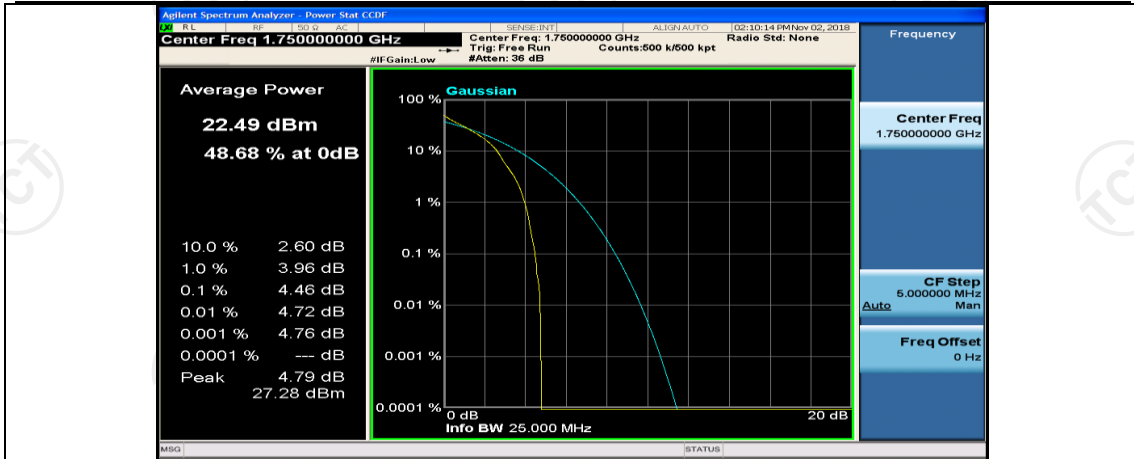

Channel Bandwidth: 10 MHz

Channel Bandwidth: 10 MHz_MCH_QPSK_1RB#0

Channel Bandwidth: 10 MHz_MCH_QPSK_1RB#24

Channel Bandwidth: 10 MHz_MCH_QPSK_1RB#49

Channel Bandwidth: 10 MHz_MCH_16QAM_1RB#0

Channel Bandwidth: 10 MHz_MCH_16QAM_1RB#24