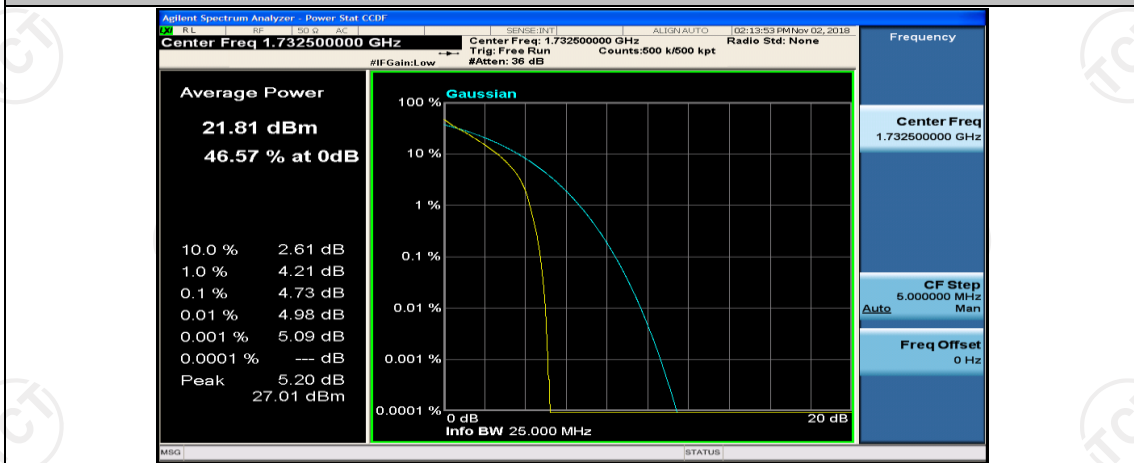

(Channel Bandwidth:15 MHz)_MCH_QPSK_37RB#0

(Channel Bandwidth:15 MHz)_MCH_QPSK_37RB#18