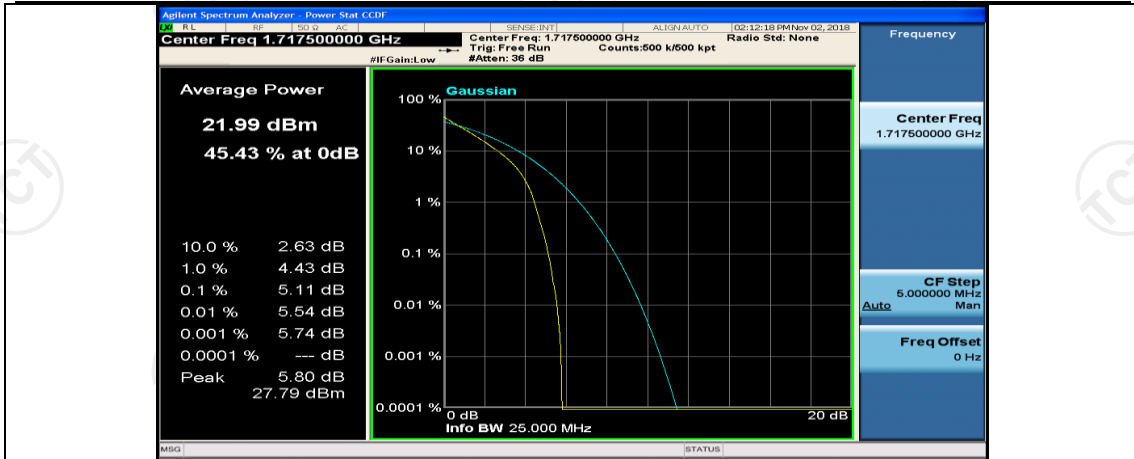

Channel Bandwidth: 10 MHz_MCH_16QAM_1RB#49

Channel Bandwidth: 15 MHz

(Channel Bandwidth:15 MHz)_LCH_QPSK_37RB#18

(Channel Bandwidth:15 MHz)_LCH_QPSK_37RB#38

(Channel Bandwidth:15 MHz)_LCH_QPSK_75RB#0

(Channel Bandwidth:15 MHz)_MCH_QPSK_1RB#0