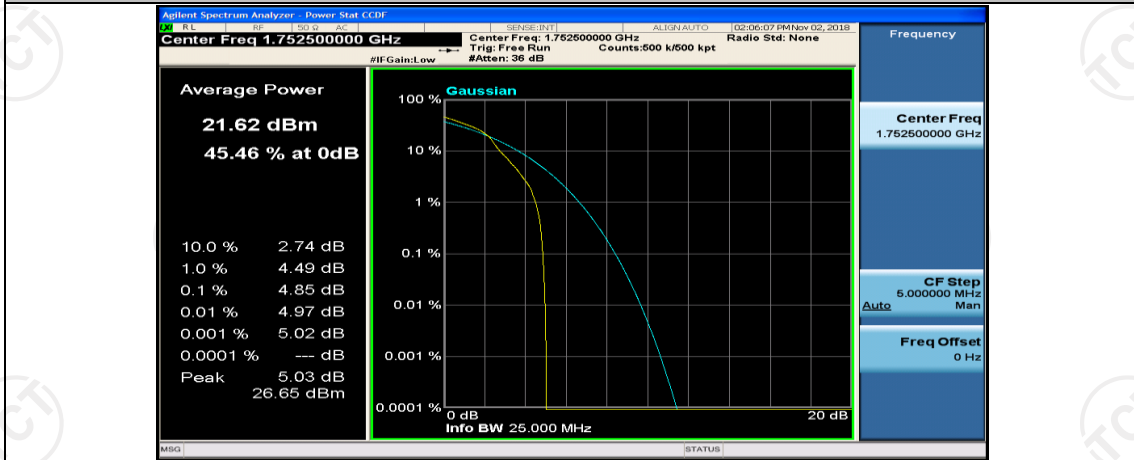

(Channel Bandwidth: 5 MHz)_HCH_16QAM_1RB#24

(Channel Bandwidth: 5 MHz)_HCH_16QAM_12RB#0