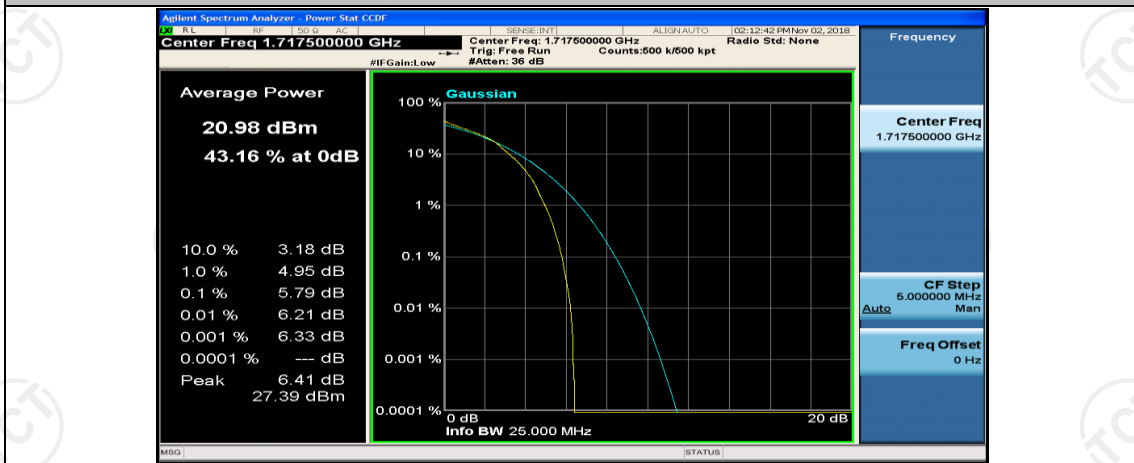

(Channel Bandwidth:15 MHz)_HCH_QPSK_37RB#18

(Channel Bandwidth:15 MHz)_HCH_QPSK_37RB#38

(Channel Bandwidth:15 MHz)_HCH_QPSK_75RB#0

(Channel Bandwidth:15 MHz)_LCH_16QAM_37RB#18

(Channel Bandwidth:15 MHz)_LCH_16QAM_37RB#38