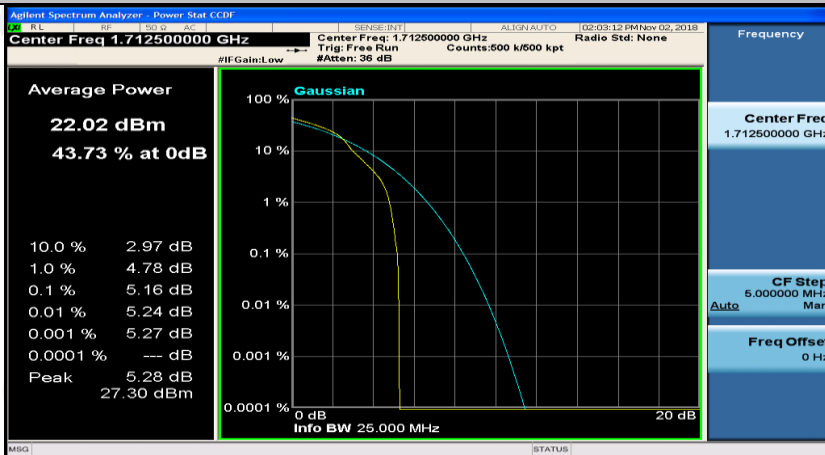

(Channel Bandwidth: 5 MHz)_HCH_QPSK_25RB#0

(Channel Bandwidth: 5 MHz)_LCH_16QAM_1RB#0

(Channel Bandwidth: 5 MHz)_LCH_16QAM_1RB#12

(Channel Bandwidth: 5 MHz)_LCH_16QAM_1RB#24

(Channel Bandwidth: 5 MHz)_LCH_16QAM_12RB#0