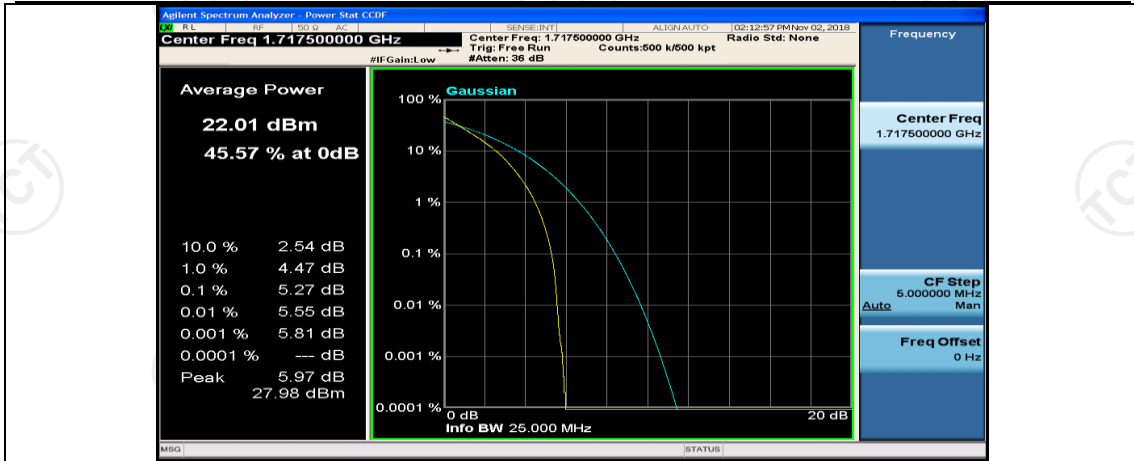

Channel Bandwidth: 10 MHz_MCH_16QAM_1RB#49

Channel Bandwidth: 15 MHz

(Channel Bandwidth:15 MHz)_LCH_QPSK_37RB#18

(Channel Bandwidth:15 MHz)_LCH_QPSK_37RB#38

(Channel Bandwidth:15 MHz)_LCH_QPSK_75RB#0

(Channel Bandwidth:15 MHz)_MCH_QPSK_1RB#0