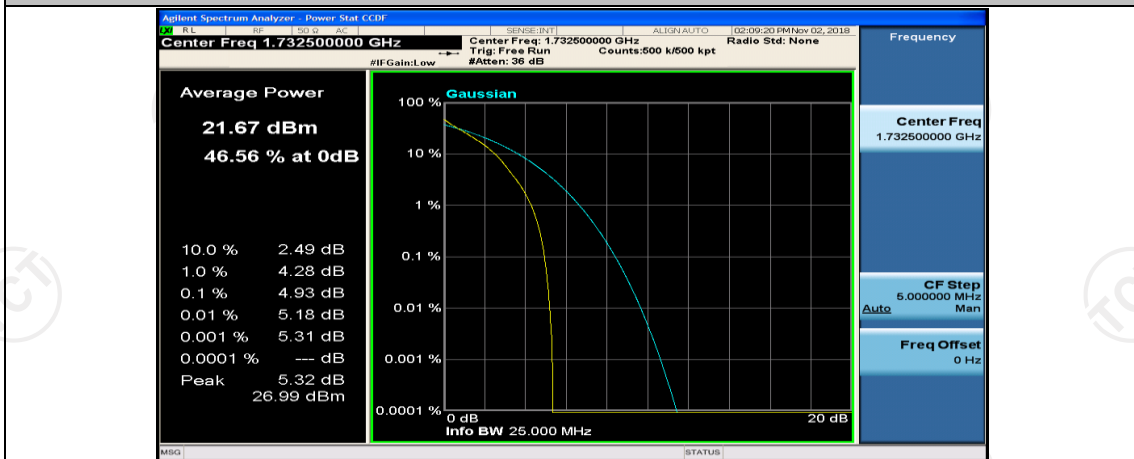

Channel Bandwidth: 10 MHz

Channel Bandwidth: 10 MHz_MCH_QPSK_1RB#0

Channel Bandwidth: 10 MHz_MCH_QPSK_1RB#24

Channel Bandwidth: 10 MHz_MCH_QPSK_1RB#49

Channel Bandwidth: 10 MHz_MCH_16QAM_1RB#0

Channel Bandwidth: 10 MHz_MCH_16QAM_1RB#24