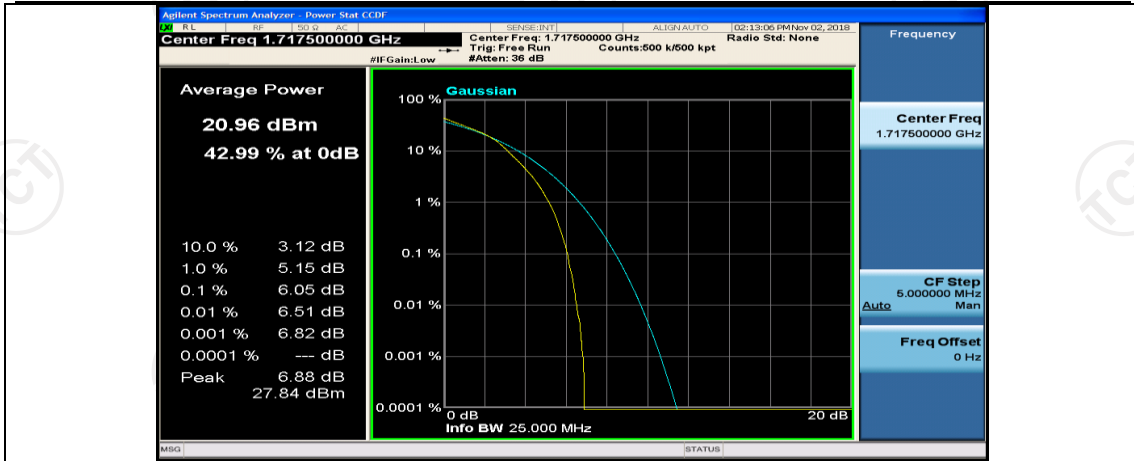

(Channel Bandwidth:15 MHz)_LCH_16QAM_75RB#0

(Channel Bandwidth:15 MHz)_MCH_16QAM_1RB#0