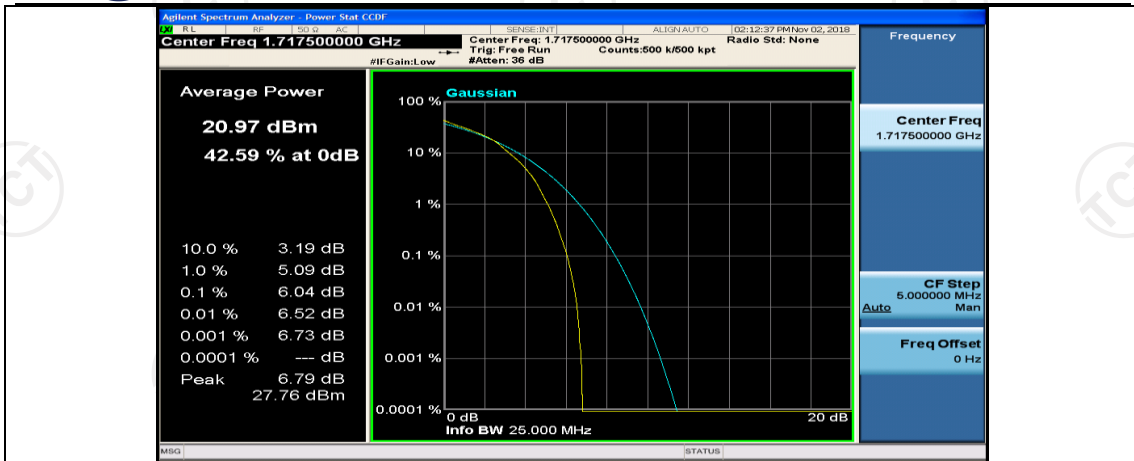

(Channel Bandwidth:15 MHz)_HCH_QPSK_37RB#18

(Channel Bandwidth:15 MHz)_HCH_QPSK_37RB#38

(Channel Bandwidth:15 MHz)_HCH_QPSK_75RB#0

(Channel Bandwidth:15 MHz)_LCH_16QAM_37RB#18

(Channel Bandwidth:15 MHz)_LCH_16QAM_37RB#38