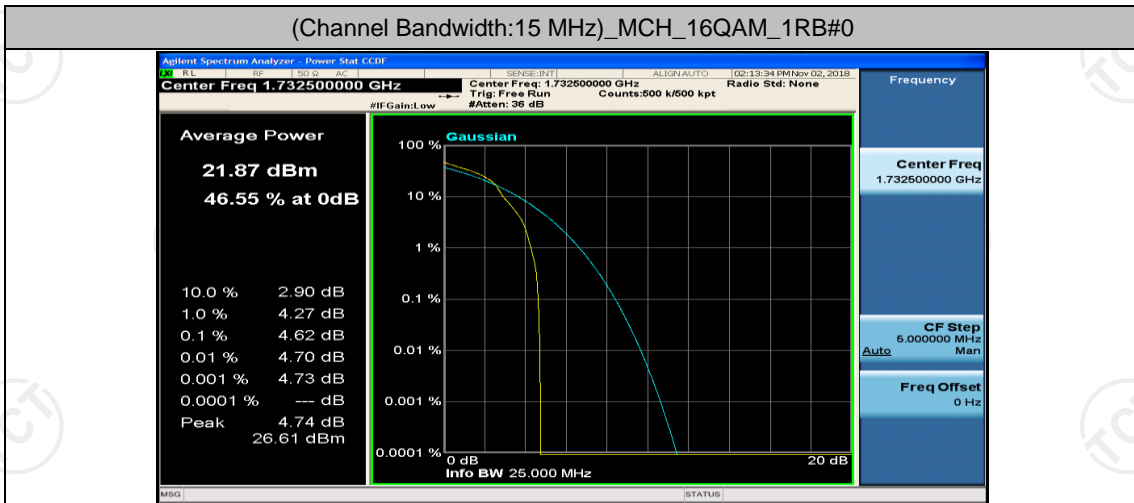

(Channel Bandwidth:15 MHz)_MCH_16QAM_1RB#37