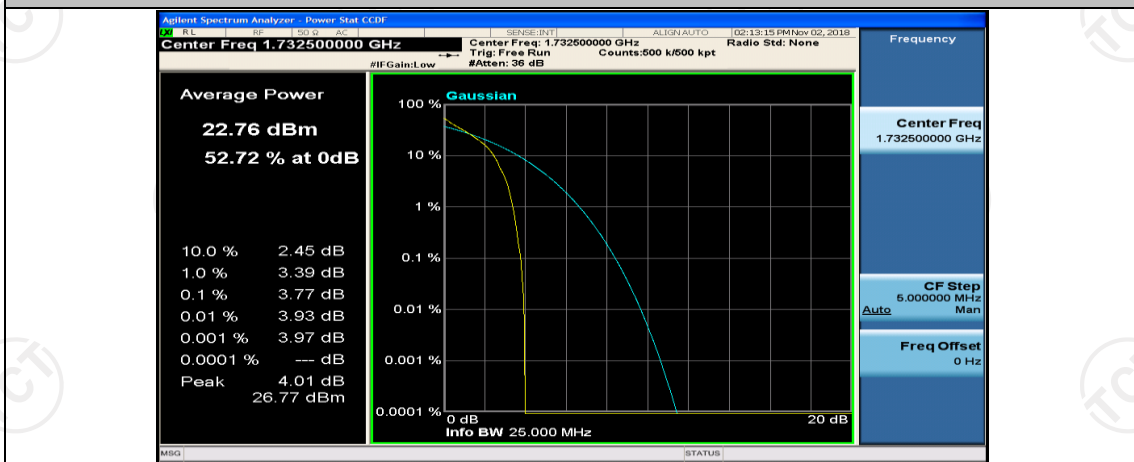

Channel Bandwidth: 10 MHz_MCH_16QAM_1RB#49

Channel Bandwidth: 15 MHz

(Channel Bandwidth:15 MHz)_LCH_QPSK_37RB#18

(Channel Bandwidth:15 MHz)_LCH_QPSK_37RB#38

(Channel Bandwidth:15 MHz)_LCH_QPSK_75RB#0

(Channel Bandwidth:15 MHz)_MCH_QPSK_1RB#0