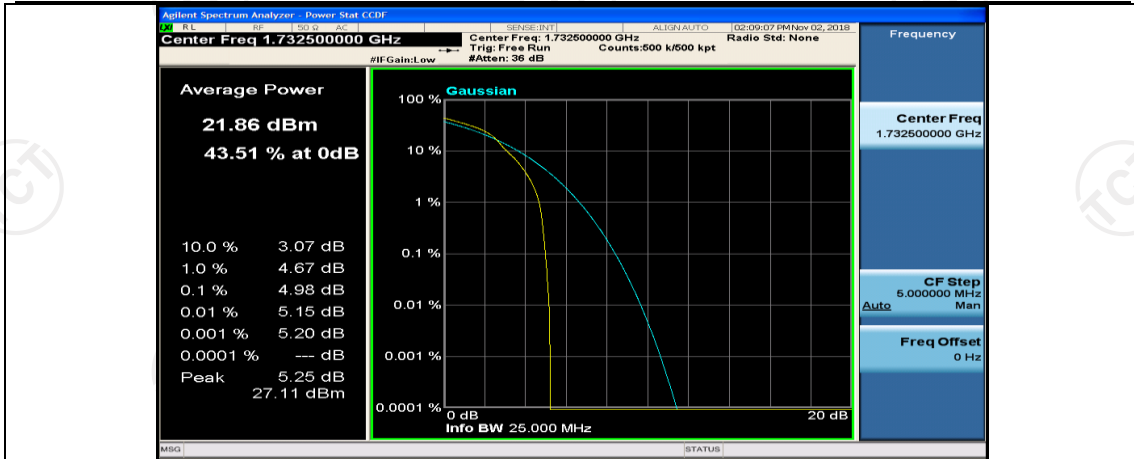

Channel Bandwidth: 10 MHz_MCH_16QAM_1RB#49