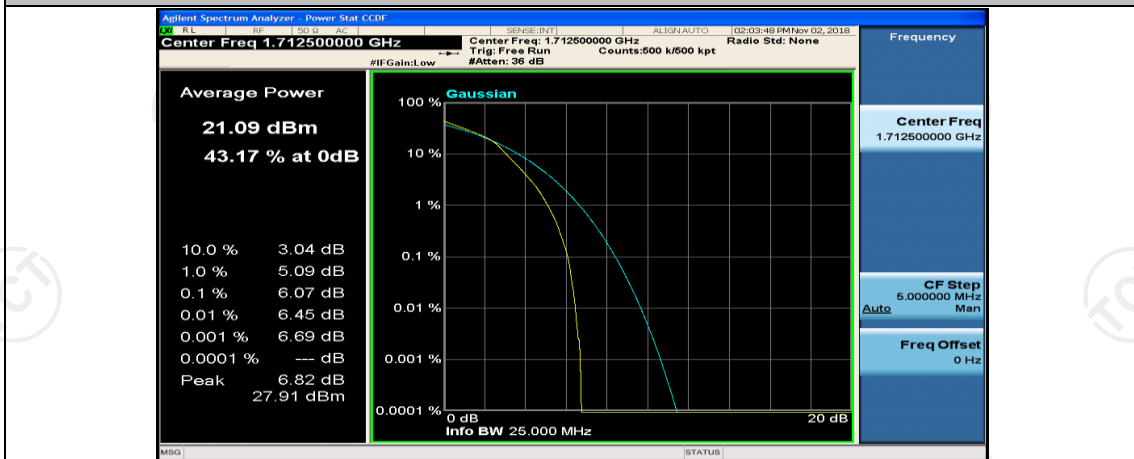

(Channel Bandwidth: 5 MHz)_LCH_16QAM_12RB#13

(Channel Bandwidth: 5 MHz)_LCH_16QAM_25RB#0