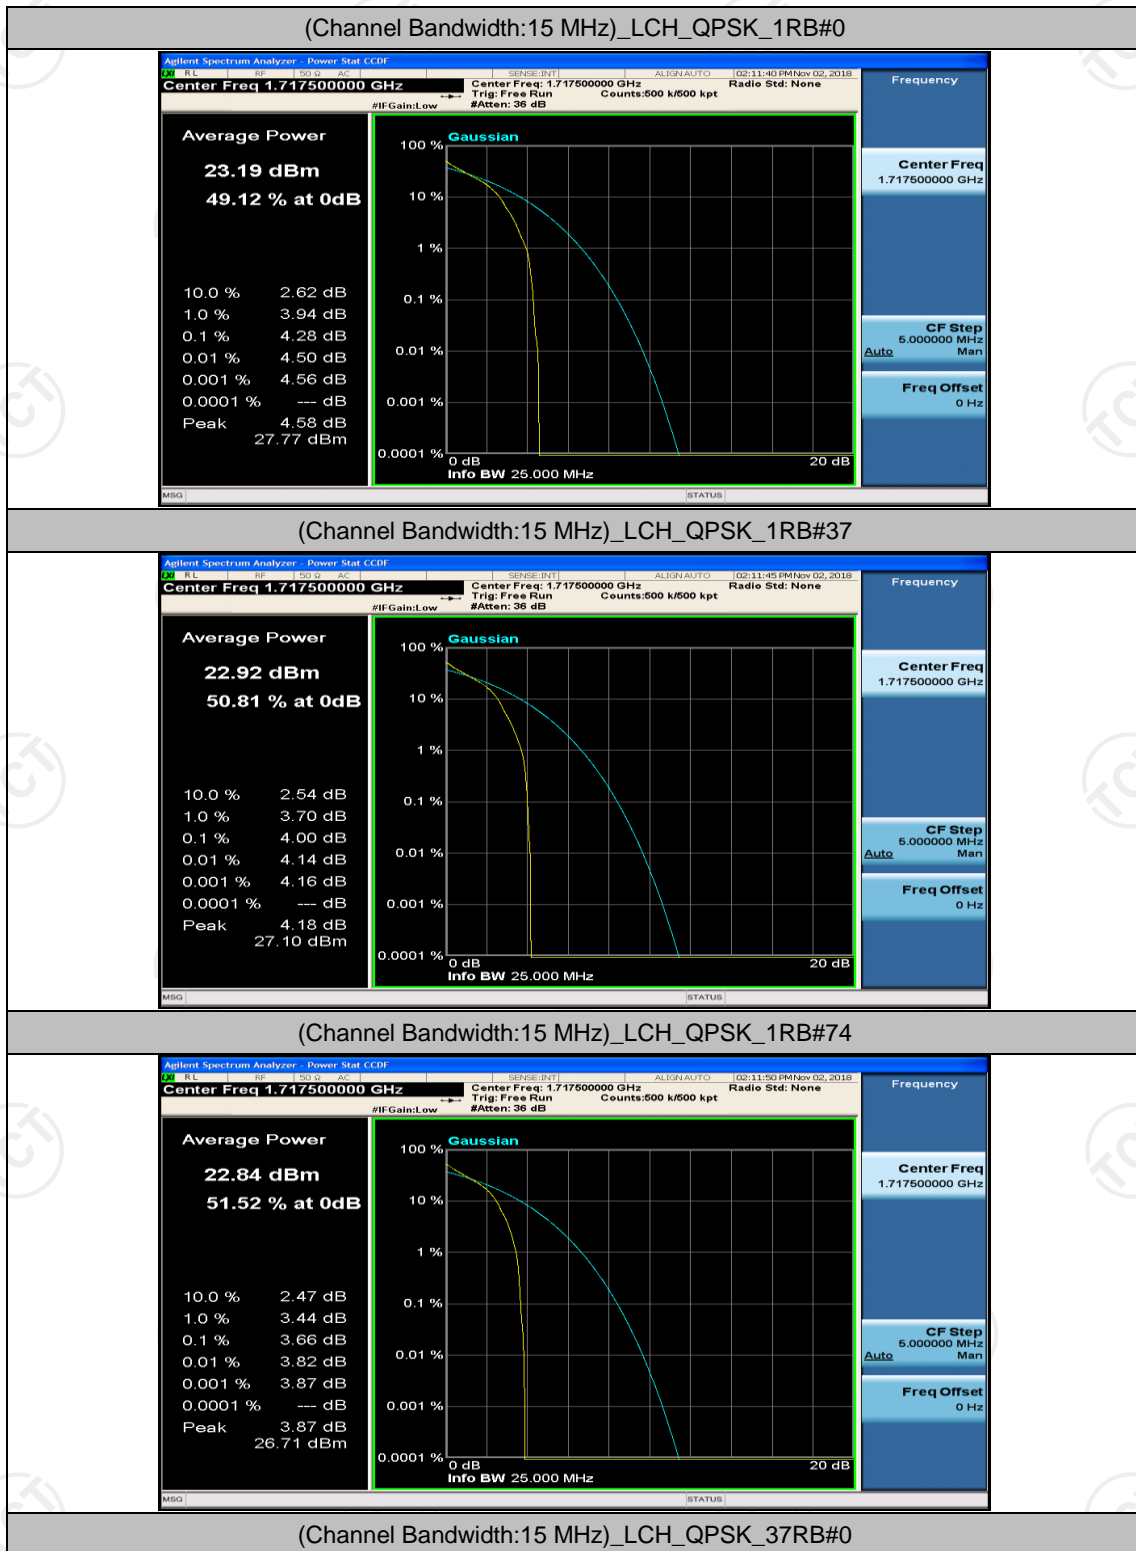

Channel Bandwidth: 10 MHz_MCH_16QAM_1RB#49

Channel Bandwidth: 15 MHz

(Channel Bandwidth:15 MHz)_LCH_QPSK_37RB#18

(Channel Bandwidth:15 MHz)_LCH_QPSK_37RB#38

(Channel Bandwidth:15 MHz)_LCH_QPSK_75RB#0

(Channel Bandwidth:15 MHz)_MCH_QPSK_1RB#0