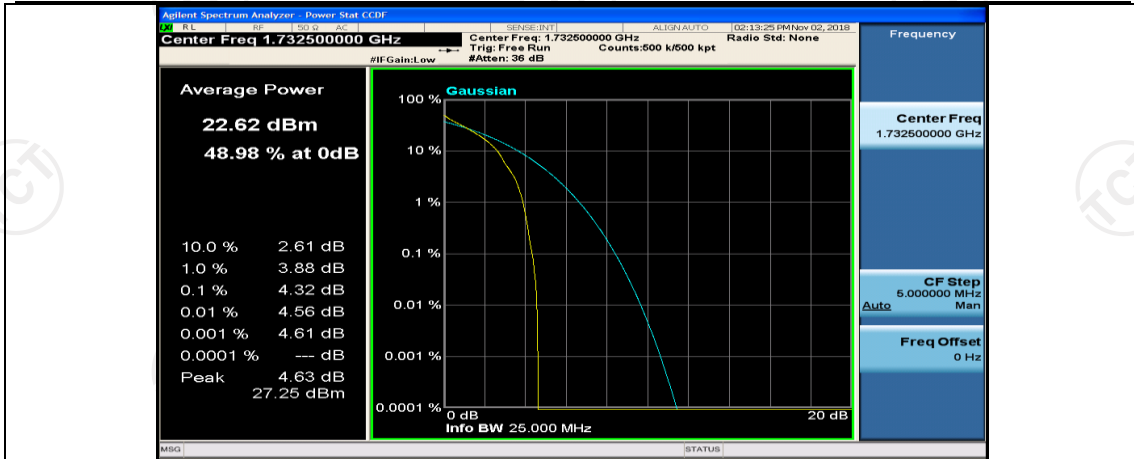

(Channel Bandwidth:15 MHz)_MCH_QPSK_1RB#74

(Channel Bandwidth:15 MHz)_MCH_QPSK_37RB#0