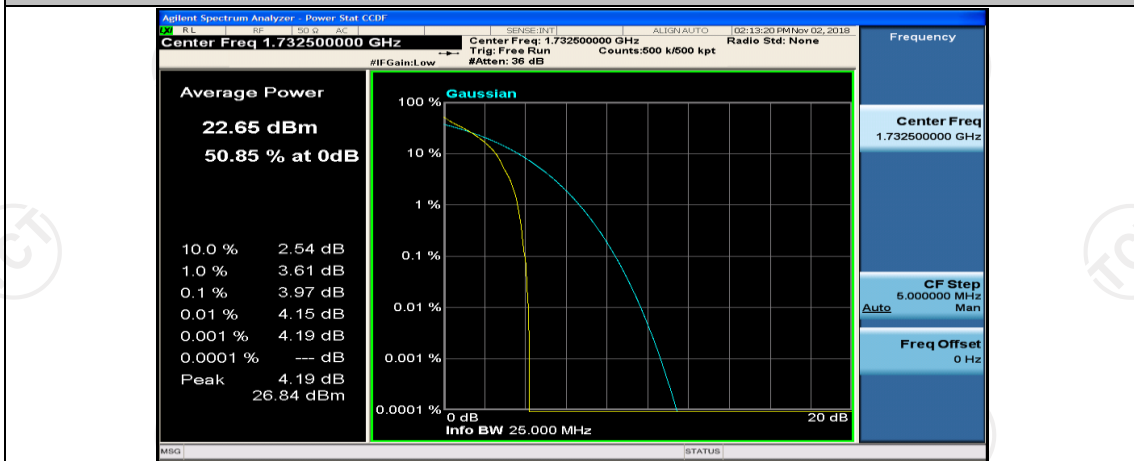

(Channel Bandwidth:15 MHz)_MCH_QPSK_1RB#37

(Channel Bandwidth:15 MHz)_MCH_QPSK_1RB#74