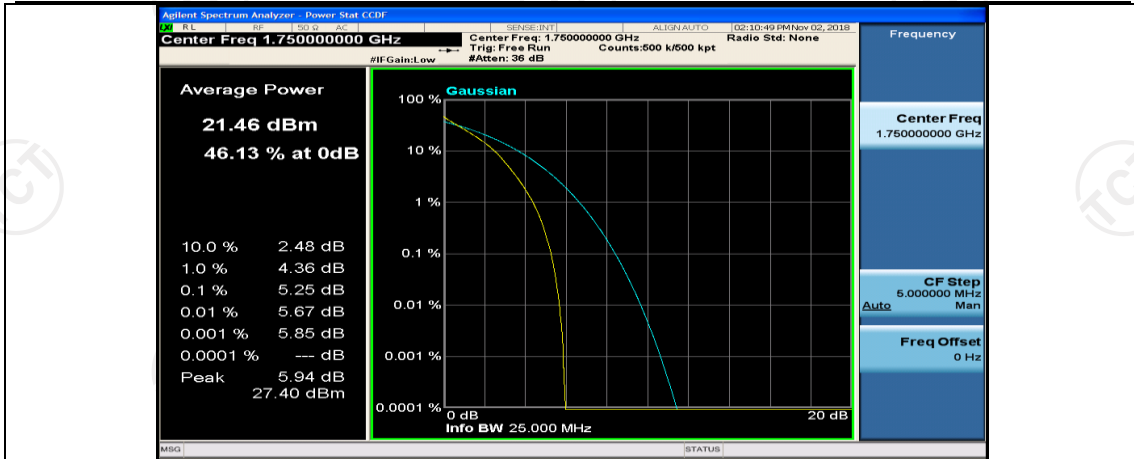

Channel Bandwidth: 10 MHz

Channel Bandwidth: 10 MHz_MCH_QPSK_1RB#0

Channel Bandwidth: 10 MHz_MCH_QPSK_1RB#24

Channel Bandwidth: 10 MHz_MCH_QPSK_1RB#49

Channel Bandwidth: 10 MHz_MCH_16QAM_1RB#0

Channel Bandwidth: 10 MHz_MCH_16QAM_1RB#24