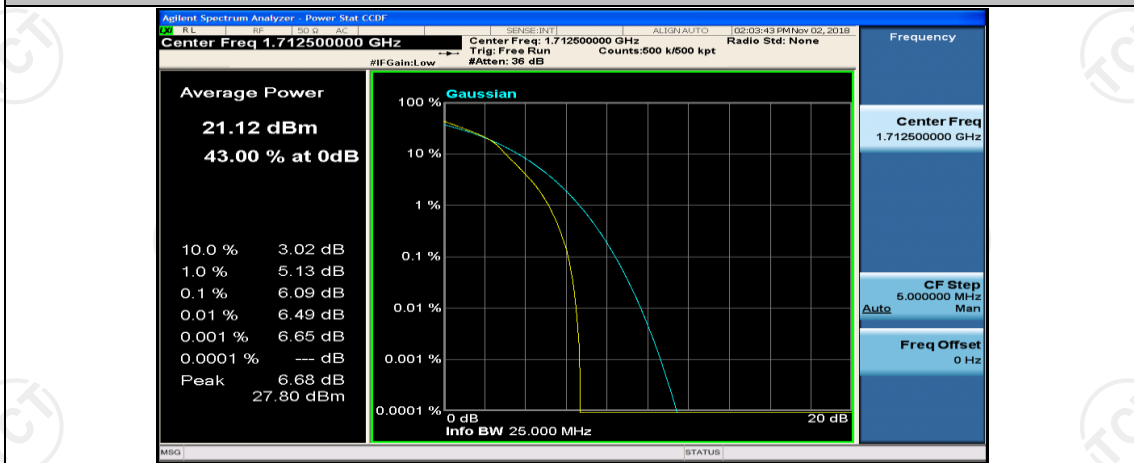

(Channel Bandwidth: 5 MHz)_LCH_16QAM_12RB#6

(Channel Bandwidth: 5 MHz)_LCH_16QAM_12RB#13