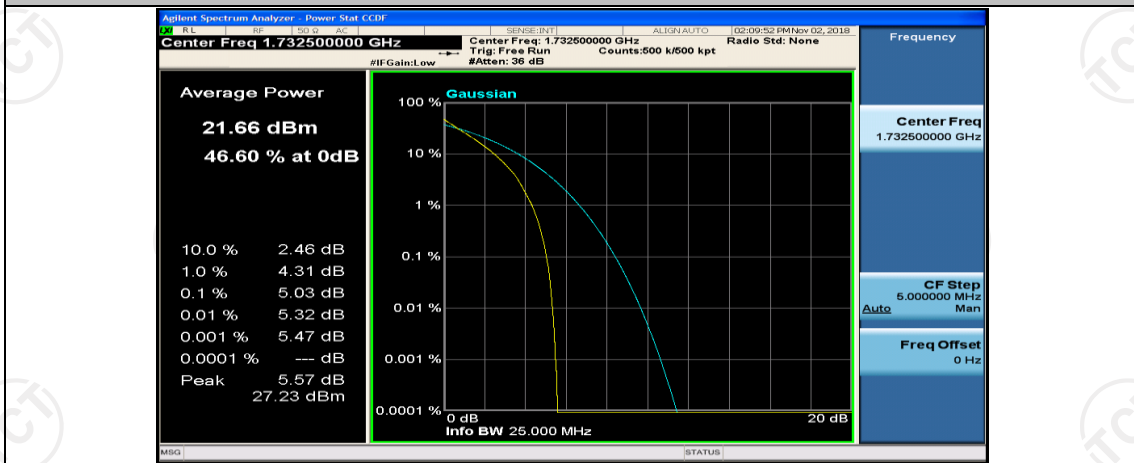

Channel Bandwidth: 10 MHz

Channel Bandwidth: 10 MHz_MCH_QPSK_1RB#0

Channel Bandwidth: 10 MHz_MCH_QPSK_1RB#24

Channel Bandwidth: 10 MHz_MCH_QPSK_1RB#49

Channel Bandwidth: 10 MHz_MCH_16QAM_1RB#0

Channel Bandwidth: 10 MHz_MCH_16QAM_1RB#24