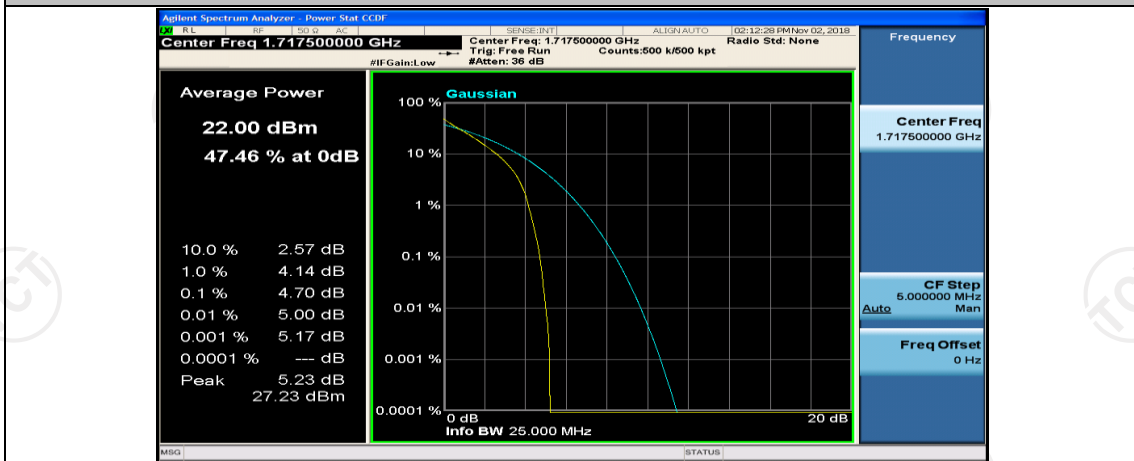

Channel Bandwidth: 10 MHz_MCH_16QAM_1RB#49

Channel Bandwidth: 15 MHz

(Channel Bandwidth:15 MHz)_LCH_QPSK_37RB#18

(Channel Bandwidth:15 MHz)_LCH_QPSK_37RB#38

(Channel Bandwidth:15 MHz)_LCH_QPSK_75RB#0

(Channel Bandwidth:15 MHz)_MCH_QPSK_1RB#0