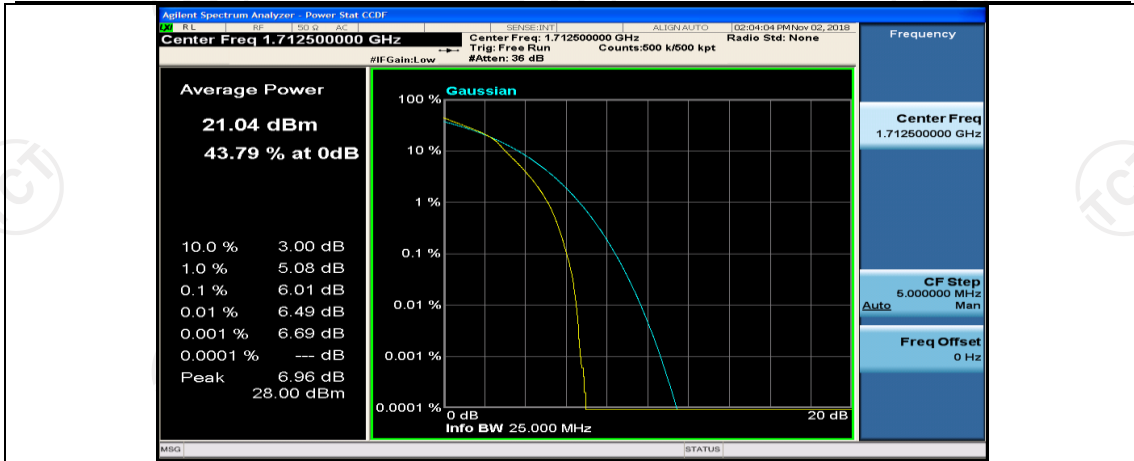

(Channel Bandwidth: 5 MHz)_LCH_16QAM_25RB#0

(Channel Bandwidth: 5 MHz)_MCH_16QAM_1RB#0