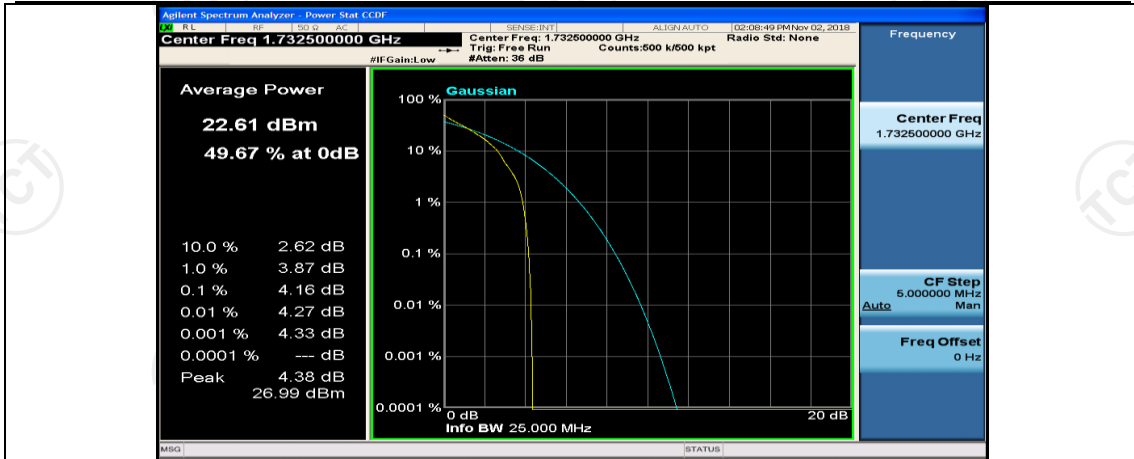

Channel Bandwidth: 10 MHz

Channel Bandwidth: 10 MHz_MCH_QPSK_1RB#0

Channel Bandwidth: 10 MHz_MCH_QPSK_1RB#24

Channel Bandwidth: 10 MHz_MCH_QPSK_1RB#49

Channel Bandwidth: 10 MHz_MCH_16QAM_1RB#0

Channel Bandwidth: 10 MHz_MCH_16QAM_1RB#24