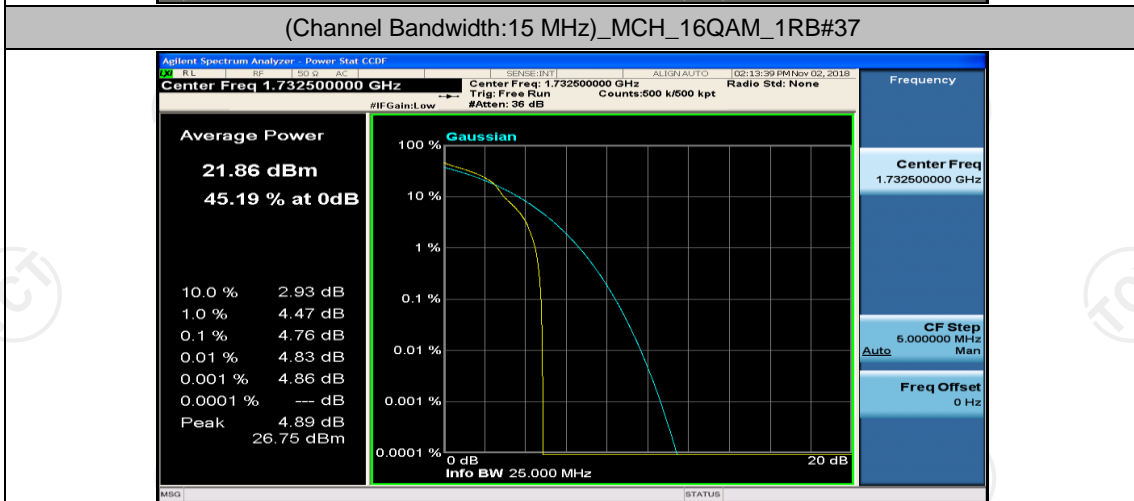

(Channel Bandwidth:15 MHz)_MCH_16QAM_1RB#74