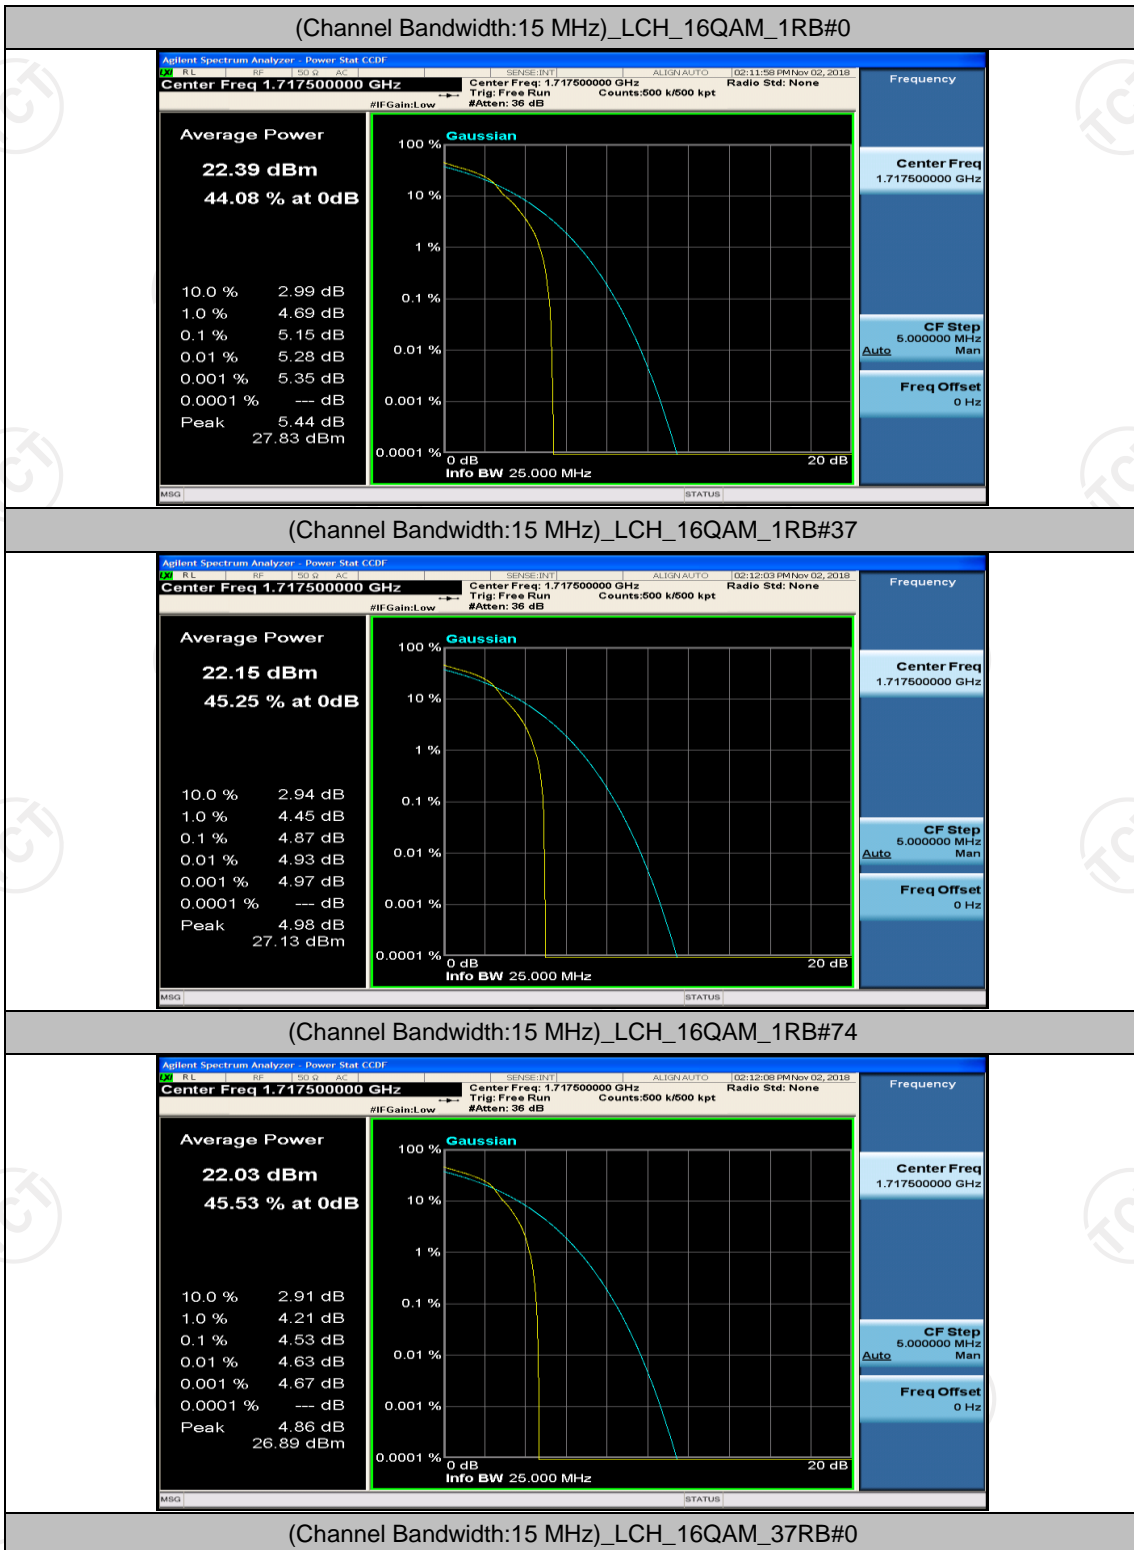

(Channel Bandwidth:15 MHz)_HCH_QPSK_37RB#18

(Channel Bandwidth:15 MHz)_HCH_QPSK_37RB#38

(Channel Bandwidth:15 MHz)_HCH_QPSK_75RB#0

(Channel Bandwidth:15 MHz)_LCH_16QAM_37RB#18

(Channel Bandwidth:15 MHz)_LCH_16QAM_37RB#38