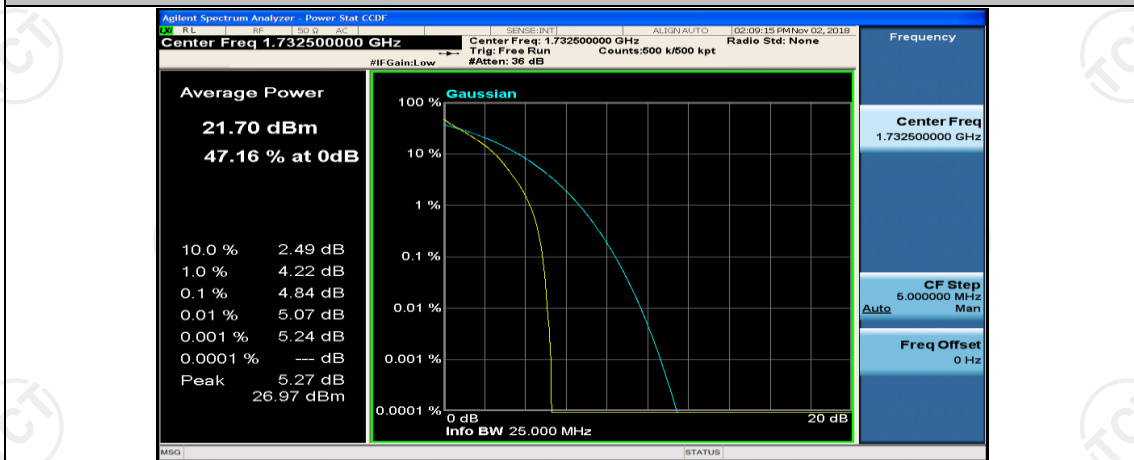

Channel Bandwidth: 10 MHz

Channel Bandwidth: 10 MHz_MCH_QPSK_1RB#0

Channel Bandwidth: 10 MHz_MCH_QPSK_1RB#24

Channel Bandwidth: 10 MHz_MCH_QPSK_1RB#49

Channel Bandwidth: 10 MHz_MCH_16QAM_1RB#0

Channel Bandwidth: 10 MHz_MCH_16QAM_1RB#24