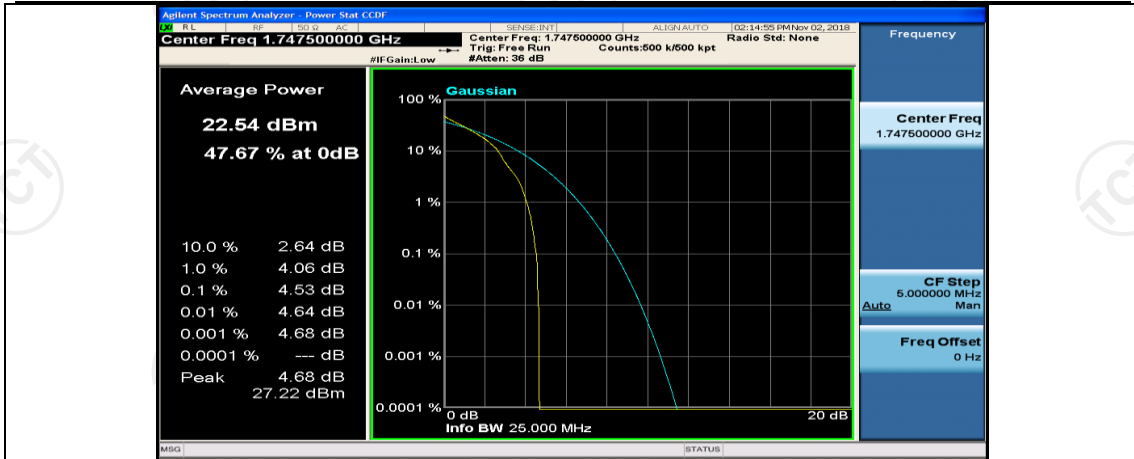

(Channel Bandwidth:15 MHz)_HCH_QPSK_1RB#0

(Channel Bandwidth:15 MHz)_HCH_QPSK_1RB#74