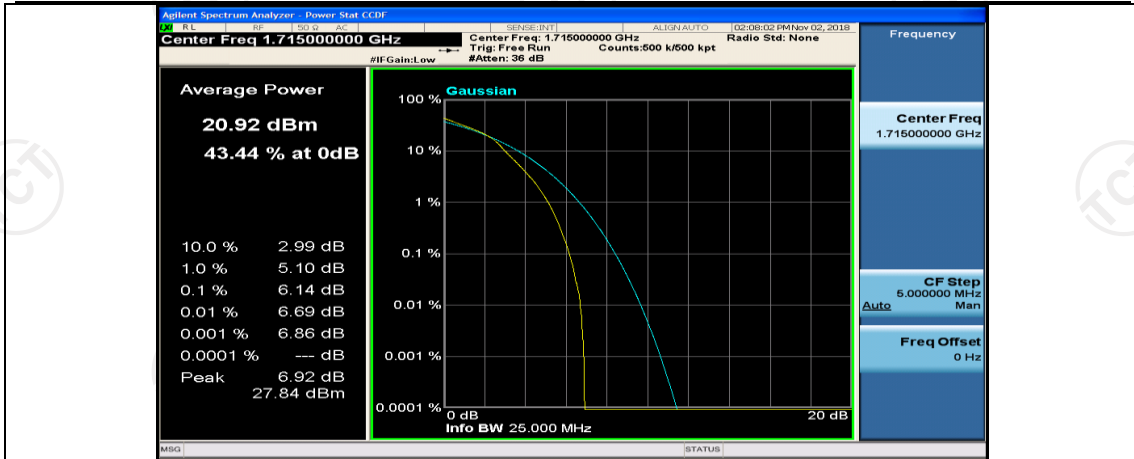

Channel Bandwidth: 10 MHz

Channel Bandwidth: 10 MHz_MCH_QPSK_1RB#0

Channel Bandwidth: 10 MHz_MCH_QPSK_1RB#24

Channel Bandwidth: 10 MHz_MCH_QPSK_1RB#49

Channel Bandwidth: 10 MHz_MCH_16QAM_1RB#0

Channel Bandwidth: 10 MHz_MCH_16QAM_1RB#24