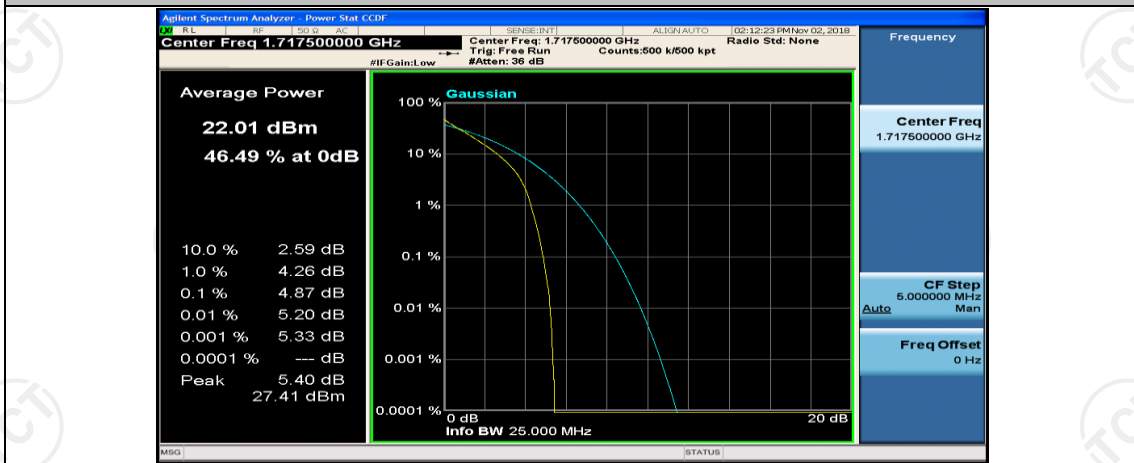

Channel Bandwidth: 10 MHz_MCH_16QAM_1RB#49

Channel Bandwidth: 15 MHz

(Channel Bandwidth:15 MHz)_LCH_QPSK_37RB#18

(Channel Bandwidth:15 MHz)_LCH_QPSK_37RB#38

(Channel Bandwidth:15 MHz)_LCH_QPSK_75RB#0

(Channel Bandwidth:15 MHz)_MCH_QPSK_1RB#0