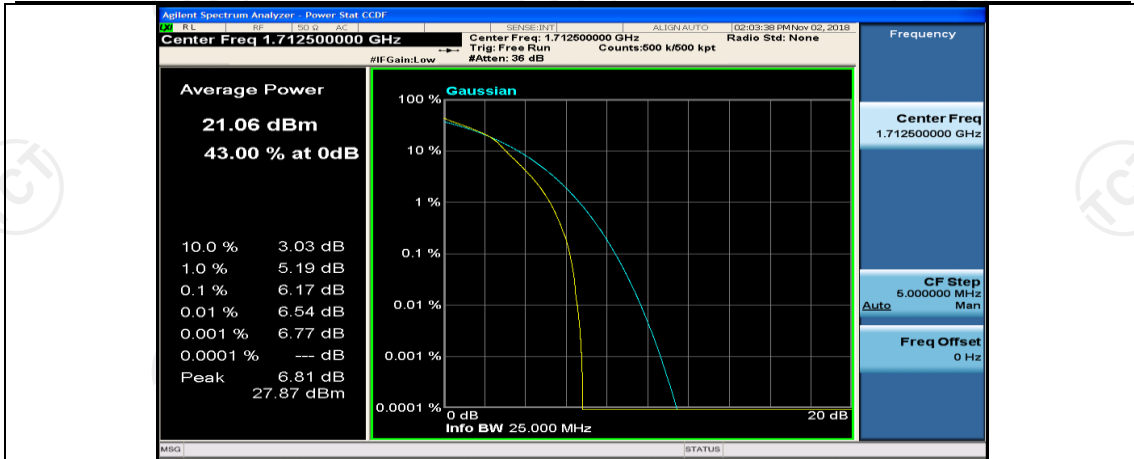

(Channel Bandwidth: 5 MHz)_HCH_QPSK_25RB#0

(Channel Bandwidth: 5 MHz)_LCH_16QAM_1RB#0

(Channel Bandwidth: 5 MHz)_LCH_16QAM_1RB#12

(Channel Bandwidth: 5 MHz)_LCH_16QAM_1RB#24

(Channel Bandwidth: 5 MHz)_LCH_16QAM_12RB#0