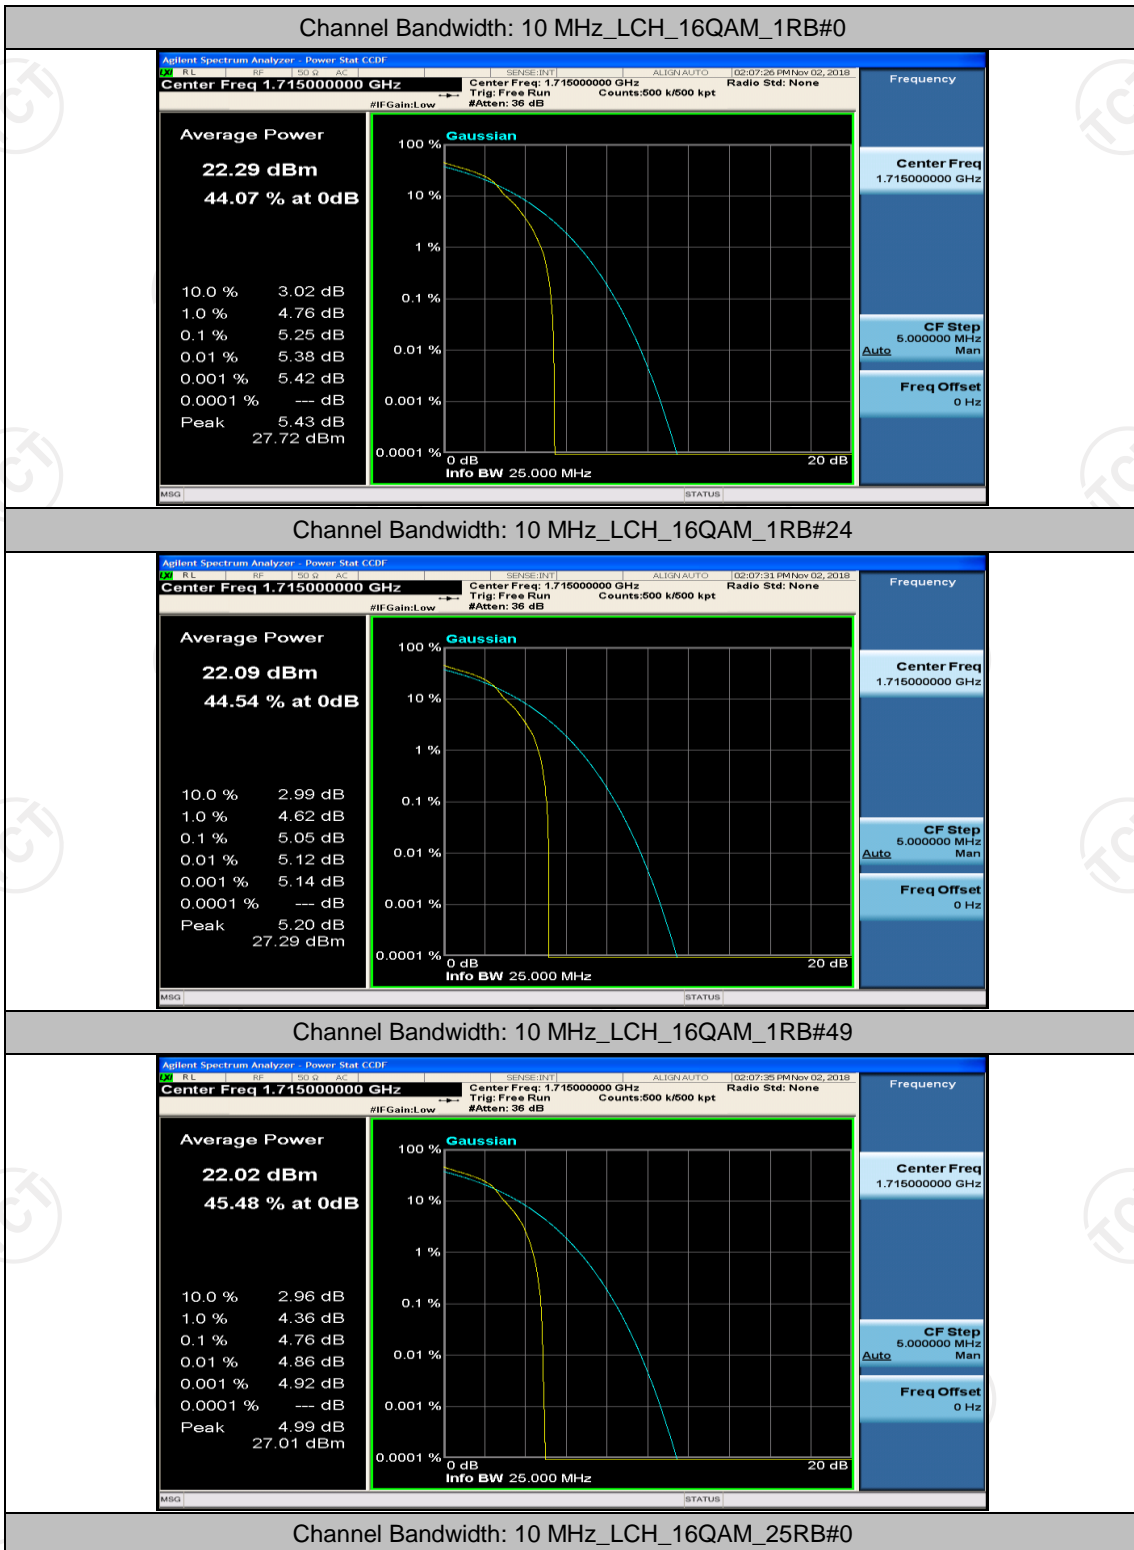

(Channel Bandwidth: 5 MHz)_HCH_16QAM_1RB#0

(Channel Bandwidth: 5 MHz)_HCH_16QAM_1RB#12

(Channel Bandwidth: 5 MHz)_HCH_16QAM_1RB#24

(Channel Bandwidth: 5 MHz)_HCH_16QAM_12RB#0

(Channel Bandwidth: 5 MHz)_HCH_16QAM_12RB#6

Channel Bandwidth: 10 MHz

Channel Bandwidth: 10 MHz_MCH_QPSK_1RB#0

Channel Bandwidth: 10 MHz_MCH_QPSK_1RB#24

Channel Bandwidth: 10 MHz_MCH_QPSK_1RB#49

Channel Bandwidth: 10 MHz_MCH_16QAM_1RB#0

Channel Bandwidth: 10 MHz_MCH_16QAM_1RB#24

Channel Bandwidth: 10 MHz_MCH_16QAM_1RB#49

Channel Bandwidth: 15 MHz

(Channel Bandwidth:15 MHz)_LCH_QPSK_37RB#18

(Channel Bandwidth:15 MHz)_LCH_QPSK_37RB#38

(Channel Bandwidth:15 MHz)_LCH_QPSK_75RB#0

(Channel Bandwidth:15 MHz)_MCH_QPSK_1RB#0