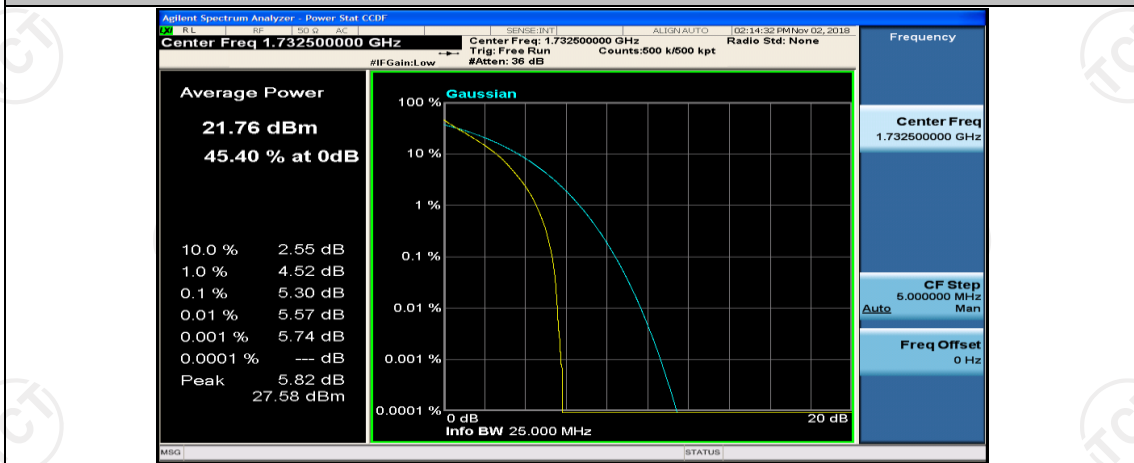

(Channel Bandwidth:15 MHz)_MCH_QPSK_75RB#0

(Channel Bandwidth:15 MHz)_HCH_QPSK_1RB#0