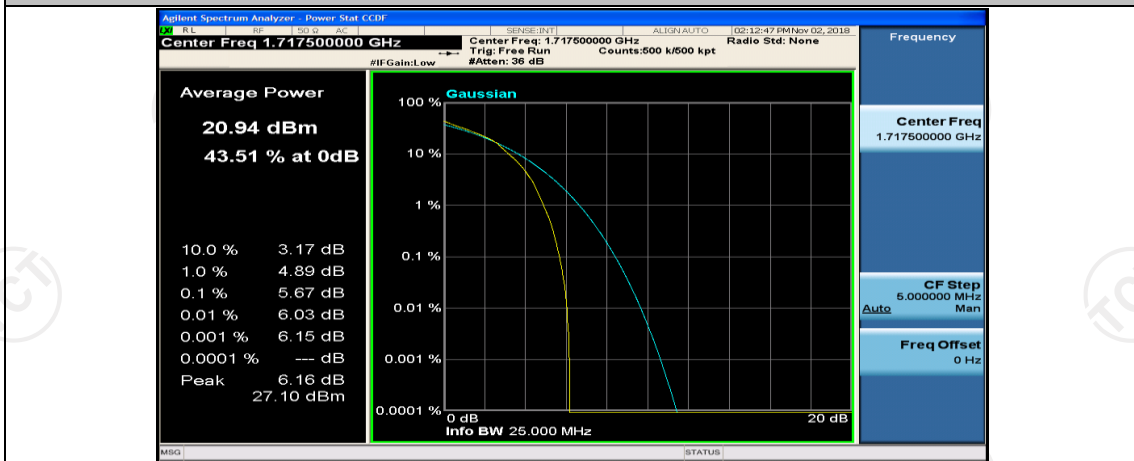

(Channel Bandwidth:15 MHz)_HCH_QPSK_37RB#18

(Channel Bandwidth:15 MHz)_HCH_QPSK_37RB#38

(Channel Bandwidth:15 MHz)_HCH_QPSK_75RB#0

(Channel Bandwidth:15 MHz)_LCH_16QAM_37RB#18

(Channel Bandwidth:15 MHz)_LCH_16QAM_37RB#38