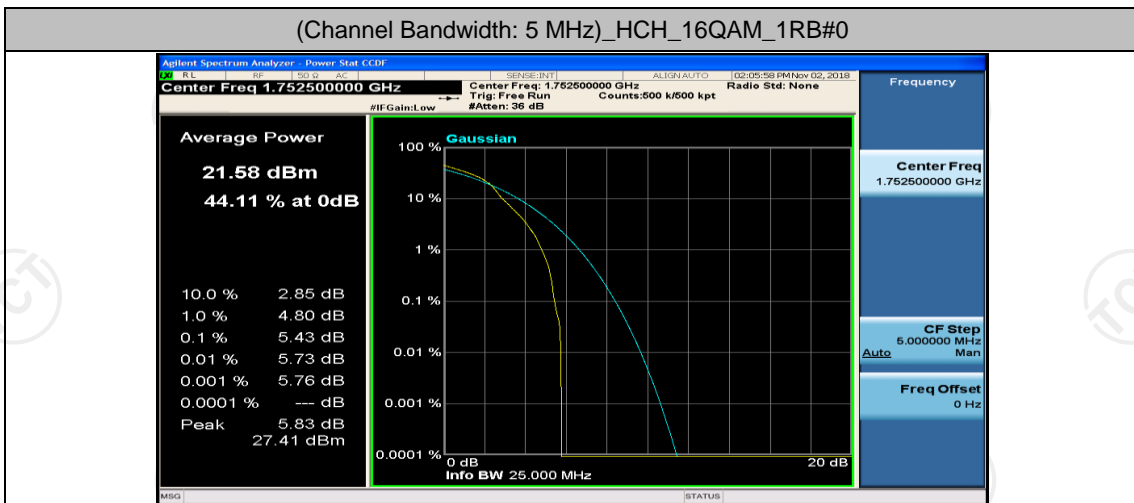

(Channel Bandwidth: 5 MHz)_HCH_16QAM_1RB#12