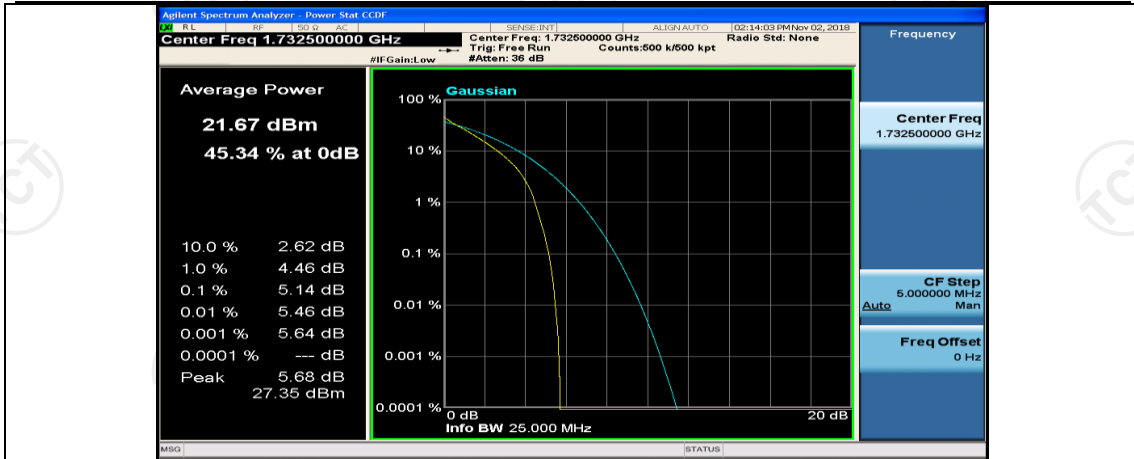

(Channel Bandwidth:15 MHz)_MCH_QPSK_1RB#37

(Channel Bandwidth:15 MHz)_MCH_QPSK_1RB#74

(Channel Bandwidth:15 MHz)_MCH_QPSK_37RB#0

(Channel Bandwidth:15 MHz)_MCH_QPSK_37RB#18

(Channel Bandwidth:15 MHz)_MCH_QPSK_37RB#38