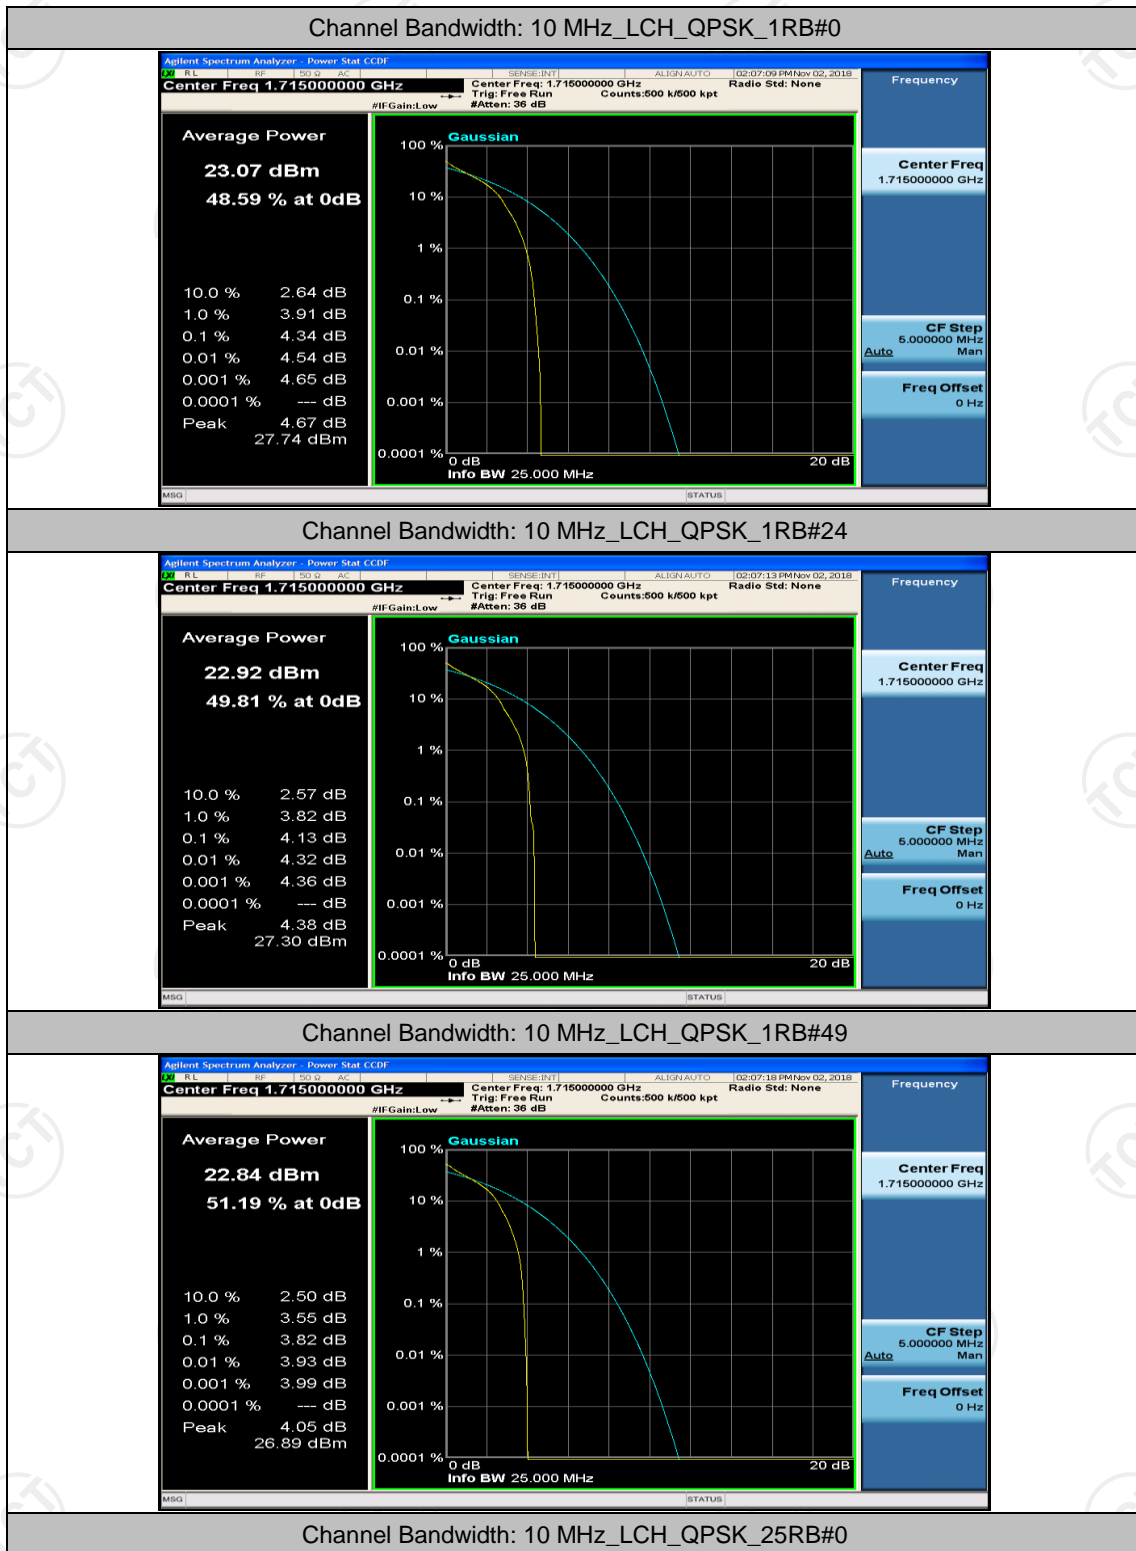

Channel Bandwidth: 10 MHz