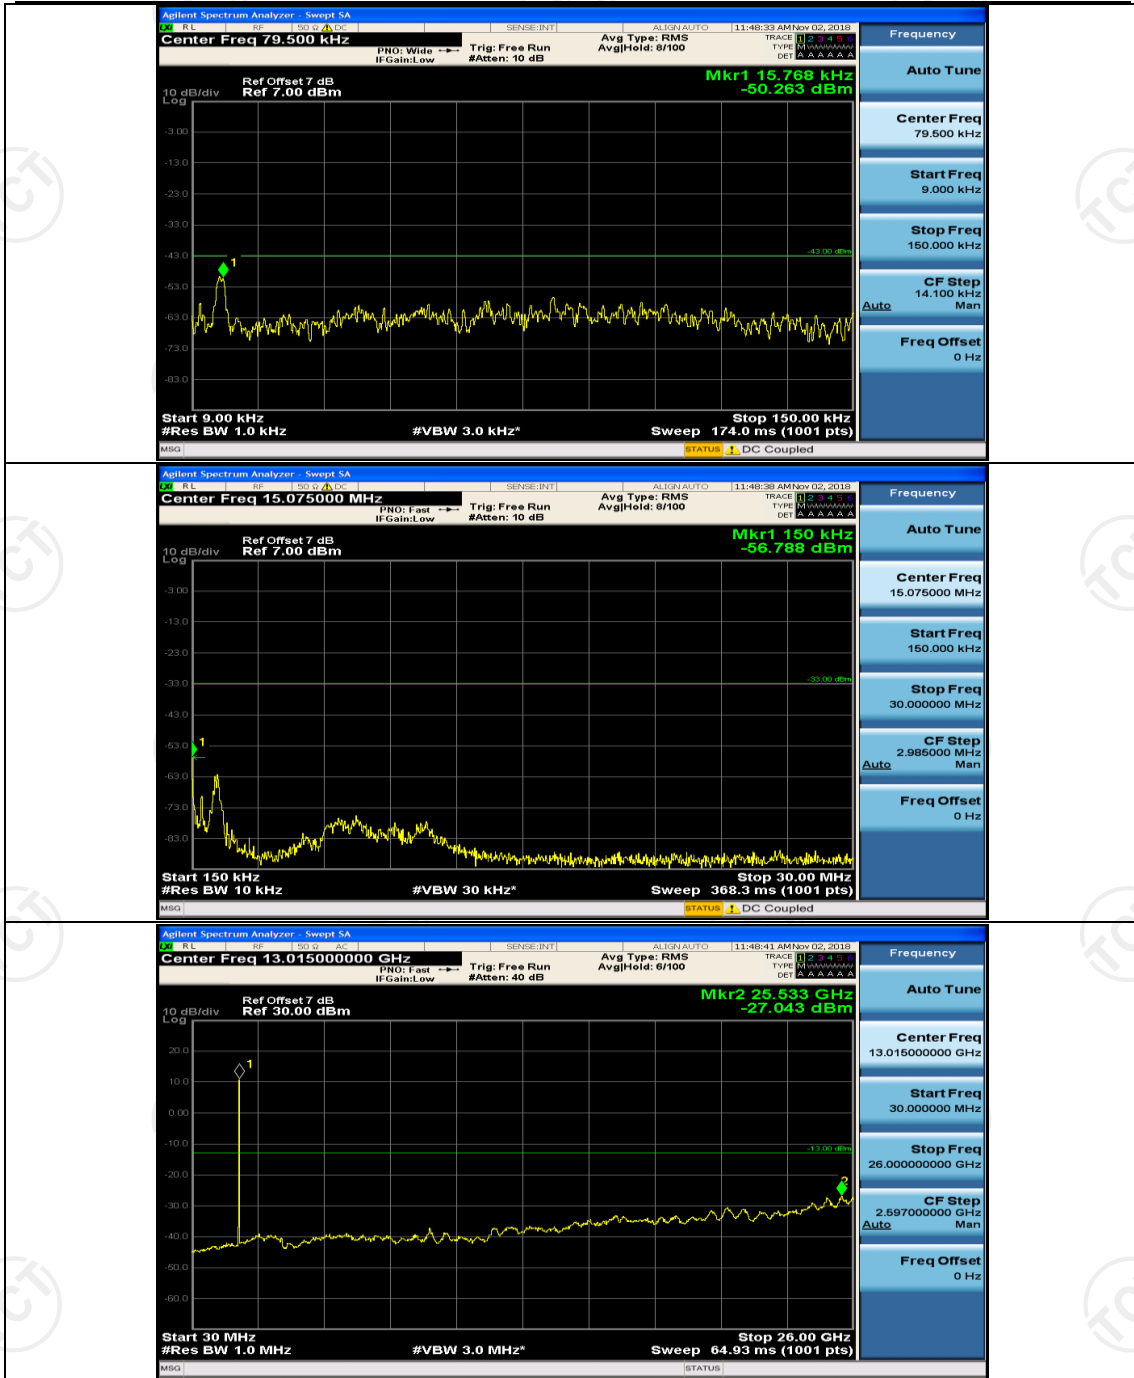

Channel Bandwidth: 15 MHz

(Channel Bandwidth:15 MHz)_MCH_QPSK_1RB#0

(Channel Bandwidth:15 MHz)_MCH_QPSK_1RB#37

(Channel Bandwidth:15 MHz)_HCH_QPSK_1RB#0

(Channel Bandwidth:15 MHz)_HCH_QPSK_1RB#37

(Channel Bandwidth:15 MHz)_LCH_16QAM_1RB#0

(Channel Bandwidth:15 MHz)_LCH_16QAM_1RB#37

(Channel Bandwidth:15 MHz)_MCH_16QAM_1RB#0

(Channel Bandwidth:15 MHz)_MCH_16QAM_1RB#37

(Channel Bandwidth:15 MHz)_HCH_16QAM_1RB#0

(Channel Bandwidth:15 MHz)_HCH_16QAM_1RB#37

Channel Bandwidth: 20 MHz