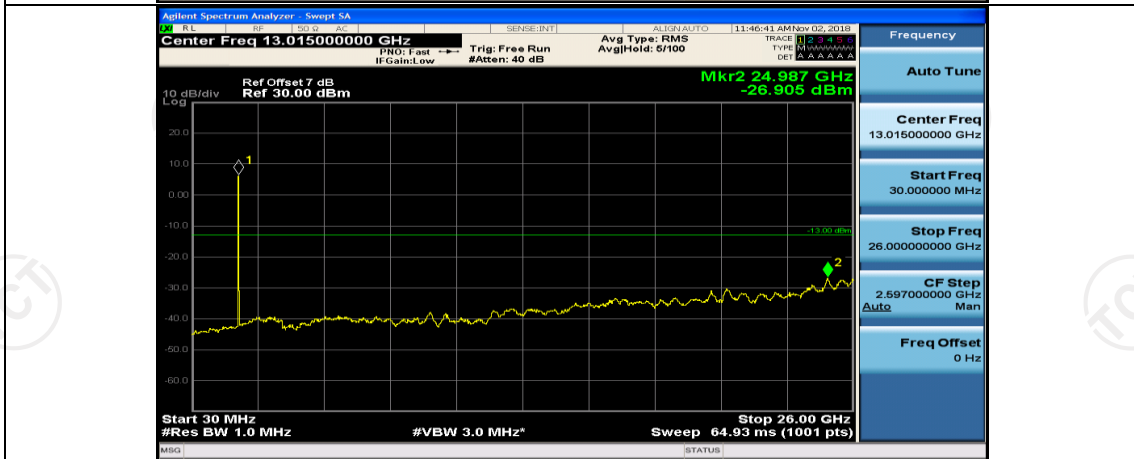

Channel Bandwidth: 15 MHz

(Channel Bandwidth:15 MHz)_MCH_QPSK_1RB#0

(Channel Bandwidth:15 MHz)_MCH_QPSK_1RB#37

(Channel Bandwidth:15 MHz)_HCH_QPSK_1RB#0

(Channel Bandwidth:15 MHz)_HCH_QPSK_1RB#37

(Channel Bandwidth:15 MHz)_LCH_16QAM_1RB#0

(Channel Bandwidth:15 MHz)_LCH_16QAM_1RB#37

(Channel Bandwidth:15 MHz)_MCH_16QAM_1RB#0

(Channel Bandwidth:15 MHz)_MCH_16QAM_1RB#37

(Channel Bandwidth:15 MHz)_HCH_16QAM_1RB#0

(Channel Bandwidth:15 MHz)_HCH_16QAM_1RB#37

Channel Bandwidth: 20 MHz