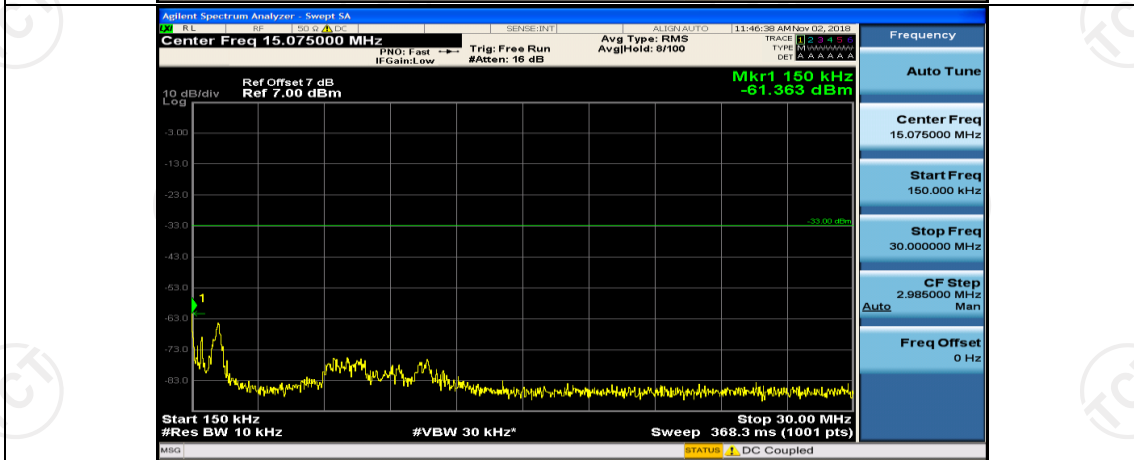

Channel Bandwidth: 15 MHz

(Channel Bandwidth:15 MHz)_MCH_QPSK_1RB#0

(Channel Bandwidth:15 MHz)_MCH_QPSK_1RB#37

(Channel Bandwidth:15 MHz)_HCH_QPSK_1RB#0

(Channel Bandwidth:15 MHz)_HCH_QPSK_1RB#37

(Channel Bandwidth:15 MHz)_LCH_16QAM_1RB#0

(Channel Bandwidth:15 MHz)_LCH_16QAM_1RB#37

(Channel Bandwidth:15 MHz)_MCH_16QAM_1RB#0

(Channel Bandwidth:15 MHz)_MCH_16QAM_1RB#37

(Channel Bandwidth:15 MHz)_HCH_16QAM_1RB#0

(Channel Bandwidth:15 MHz)_HCH_16QAM_1RB#37

Channel Bandwidth: 20 MHz