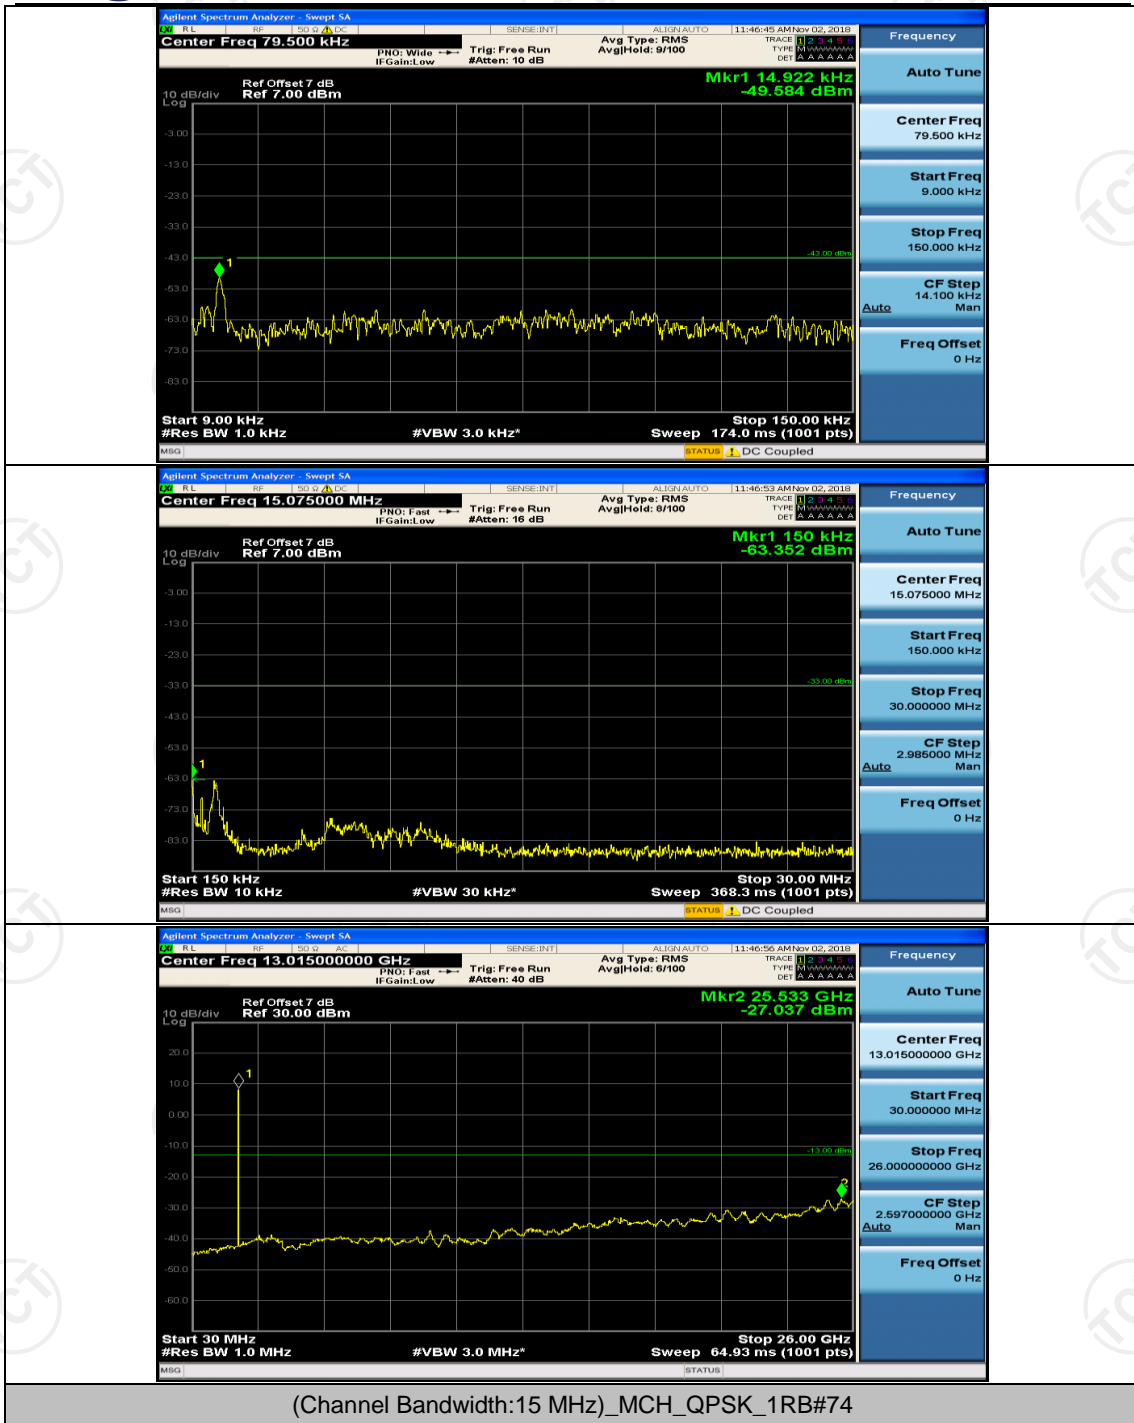

Channel Bandwidth: 15 MHz

(Channel Bandwidth:15 MHz)_MCH_QPSK_1RB#0

(Channel Bandwidth:15 MHz)_MCH_QPSK_1RB#37

(Channel Bandwidth:15 MHz)_HCH_QPSK_1RB#0

(Channel Bandwidth:15 MHz)_HCH_QPSK_1RB#37

(Channel Bandwidth:15 MHz)_LCH_16QAM_1RB#0

(Channel Bandwidth:15 MHz)_LCH_16QAM_1RB#37

(Channel Bandwidth:15 MHz)_MCH_16QAM_1RB#0

(Channel Bandwidth:15 MHz)_MCH_16QAM_1RB#37

(Channel Bandwidth:15 MHz)_HCH_16QAM_1RB#0

(Channel Bandwidth:15 MHz)_HCH_16QAM_1RB#37

Channel Bandwidth: 20 MHz