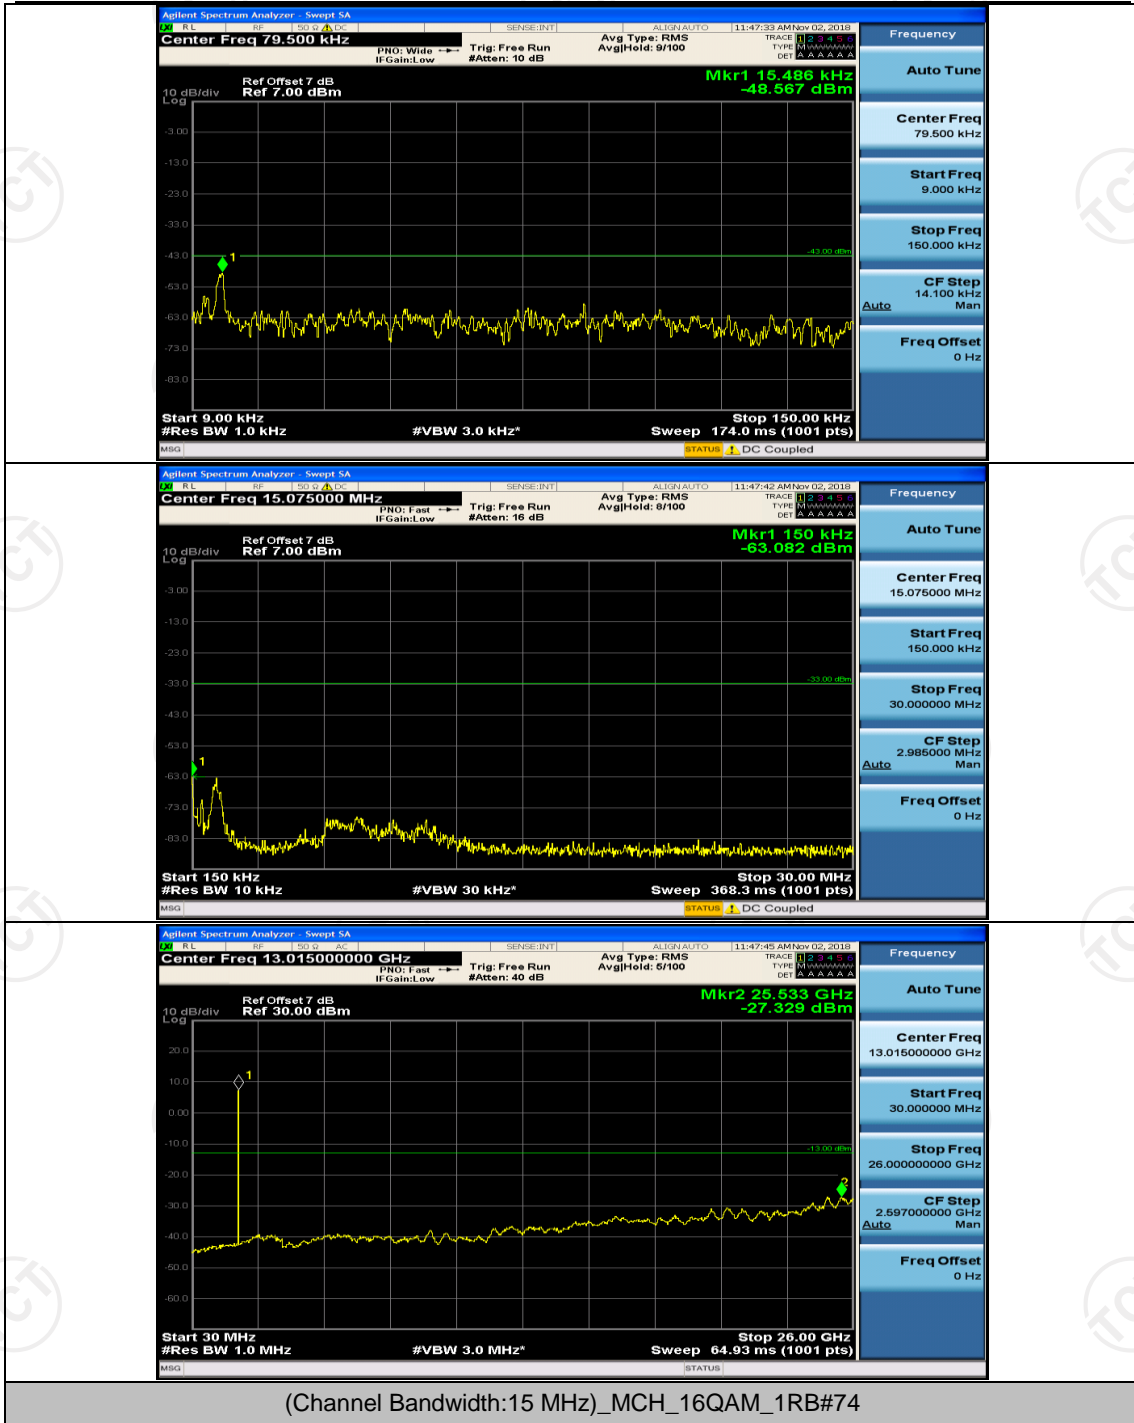

Channel Bandwidth: 15 MHz

(Channel Bandwidth:15 MHz)_MCH_QPSK_1RB#0

(Channel Bandwidth:15 MHz)_MCH_QPSK_1RB#37

(Channel Bandwidth:15 MHz)_HCH_QPSK_1RB#0

(Channel Bandwidth:15 MHz)_HCH_QPSK_1RB#37

(Channel Bandwidth:15 MHz)_LCH_16QAM_1RB#0

(Channel Bandwidth:15 MHz)_LCH_16QAM_1RB#37

(Channel Bandwidth:15 MHz)_MCH_16QAM_1RB#0

(Channel Bandwidth:15 MHz)_MCH_16QAM_1RB#37

(Channel Bandwidth:15 MHz)_HCH_16QAM_1RB#0

(Channel Bandwidth:15 MHz)_HCH_16QAM_1RB#37

Channel Bandwidth: 20 MHz