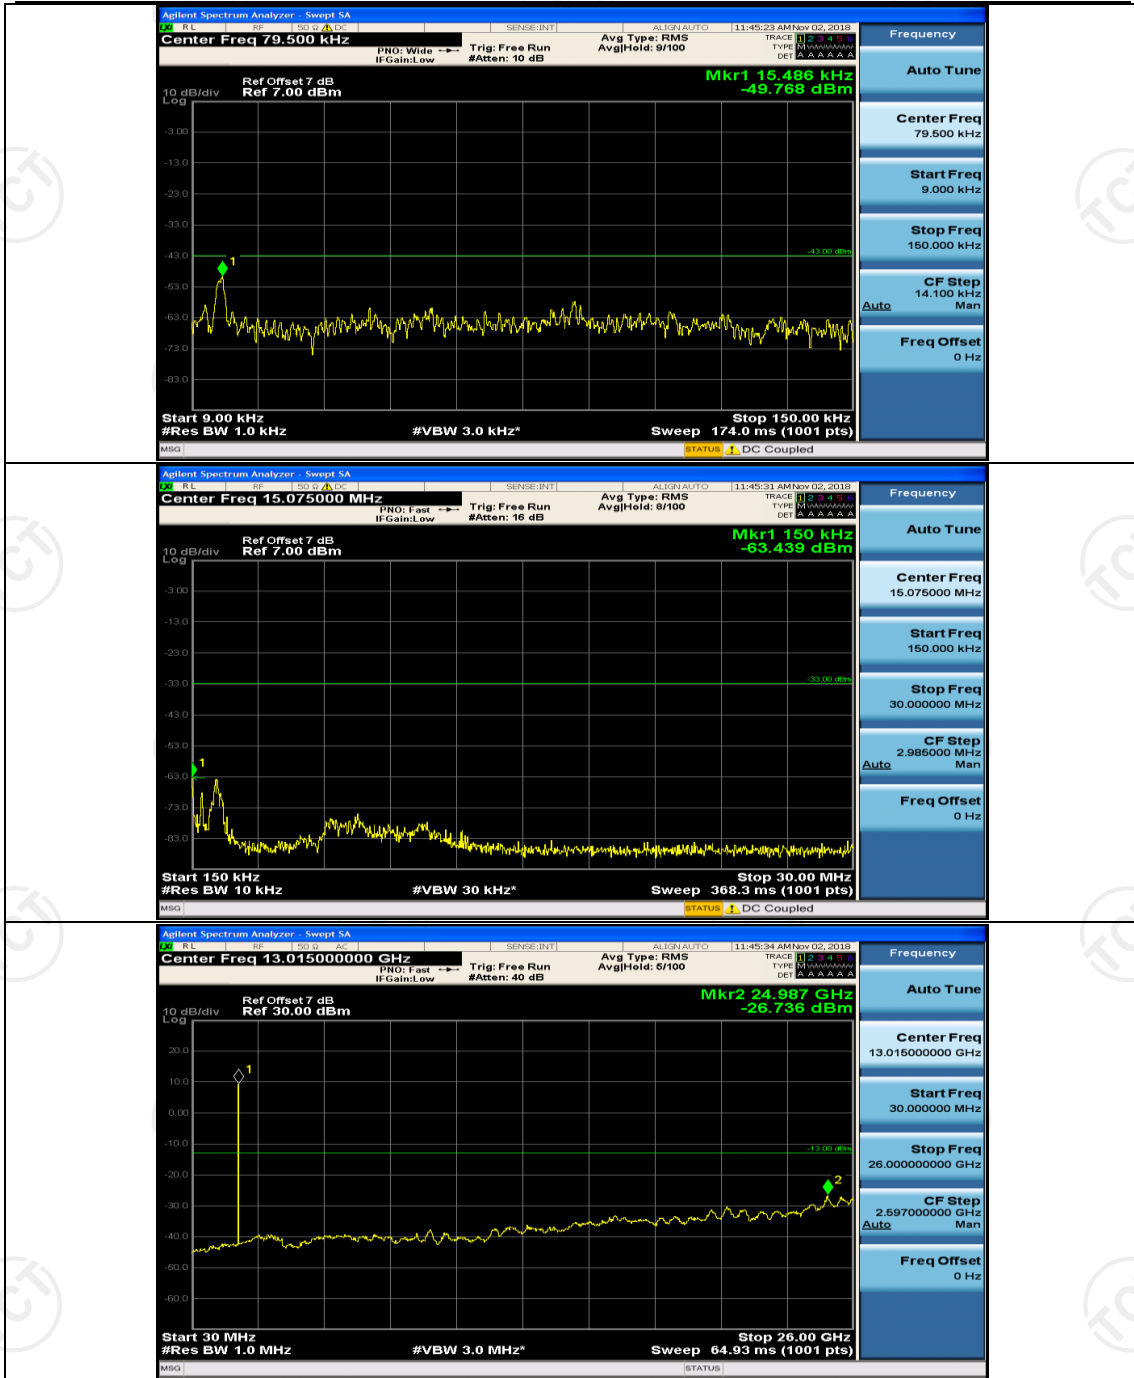

Channel Bandwidth: 15 MHz

(Channel Bandwidth:15 MHz)_MCH_QPSK_1RB#0

(Channel Bandwidth:15 MHz)_MCH_QPSK_1RB#37

(Channel Bandwidth:15 MHz)_HCH_QPSK_1RB#0

(Channel Bandwidth:15 MHz)_HCH_QPSK_1RB#37

(Channel Bandwidth:15 MHz)_LCH_16QAM_1RB#0

(Channel Bandwidth:15 MHz)_LCH_16QAM_1RB#37

(Channel Bandwidth:15 MHz)_MCH_16QAM_1RB#0

(Channel Bandwidth:15 MHz)_MCH_16QAM_1RB#37

(Channel Bandwidth:15 MHz)_HCH_16QAM_1RB#0

(Channel Bandwidth:15 MHz)_HCH_16QAM_1RB#37

Channel Bandwidth: 20 MHz