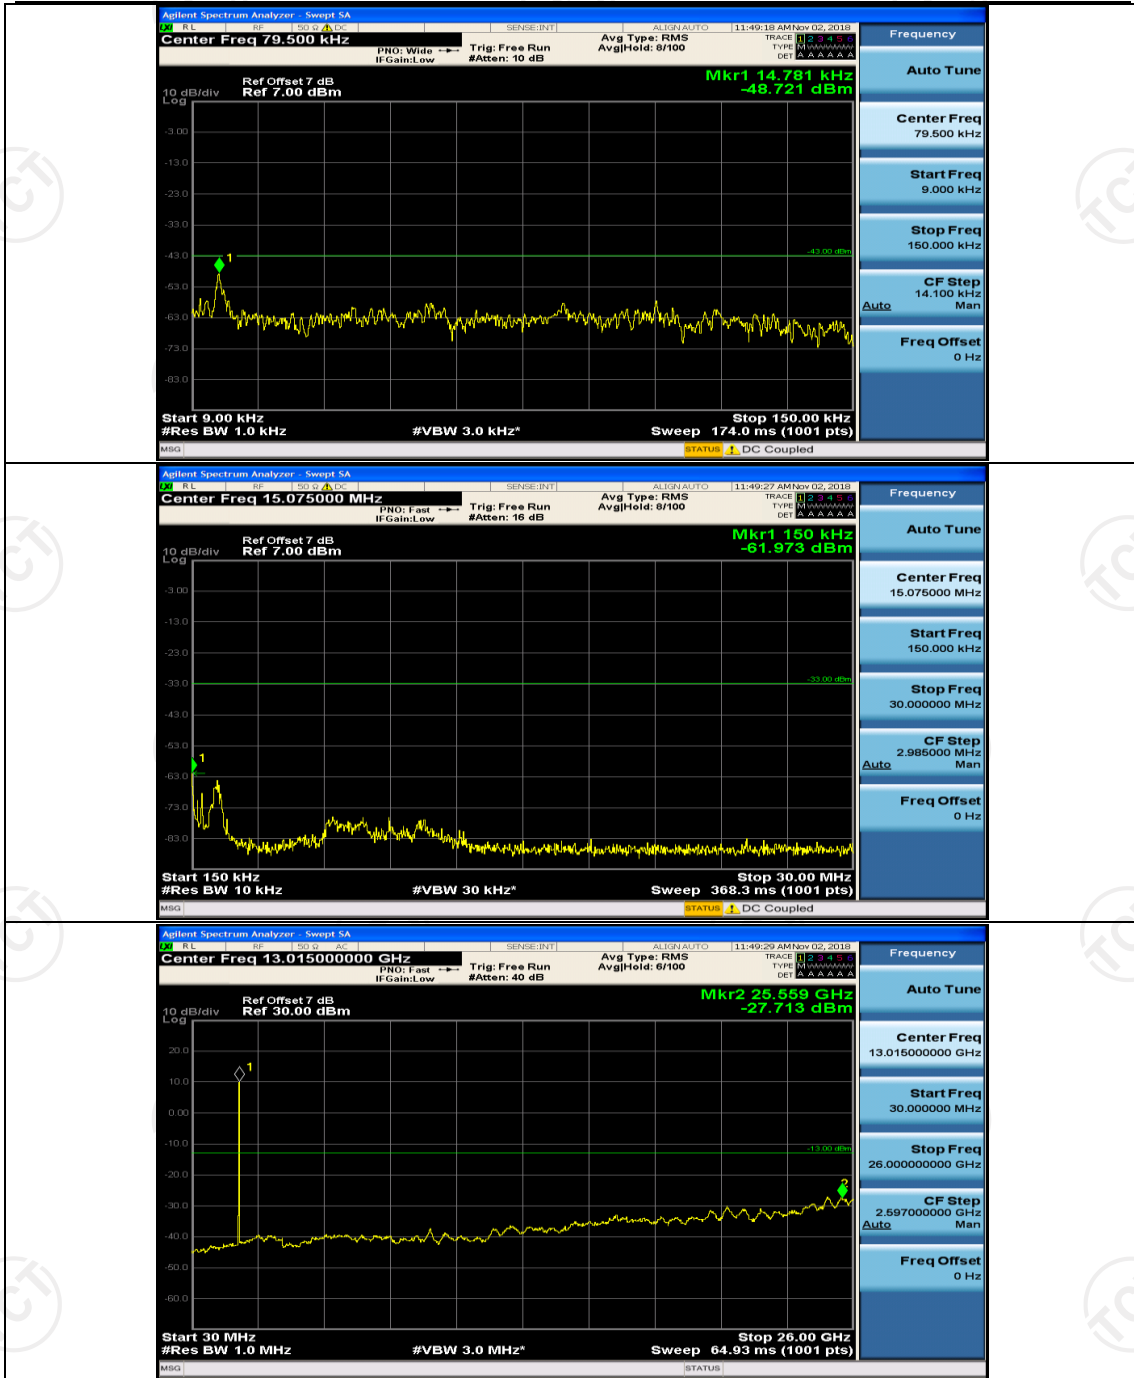

Channel Bandwidth: 15 MHz

(Channel Bandwidth:15 MHz)_MCH_QPSK_1RB#0

(Channel Bandwidth:15 MHz)_MCH_QPSK_1RB#37

(Channel Bandwidth:15 MHz)_HCH_QPSK_1RB#0

(Channel Bandwidth:15 MHz)_HCH_QPSK_1RB#37

(Channel Bandwidth:15 MHz)_LCH_16QAM_1RB#0

(Channel Bandwidth:15 MHz)_LCH_16QAM_1RB#37

(Channel Bandwidth:15 MHz)_MCH_16QAM_1RB#0

(Channel Bandwidth:15 MHz)_MCH_16QAM_1RB#37

(Channel Bandwidth:15 MHz)_HCH_16QAM_1RB#0

(Channel Bandwidth:15 MHz)_HCH_16QAM_1RB#37

Channel Bandwidth: 20 MHz