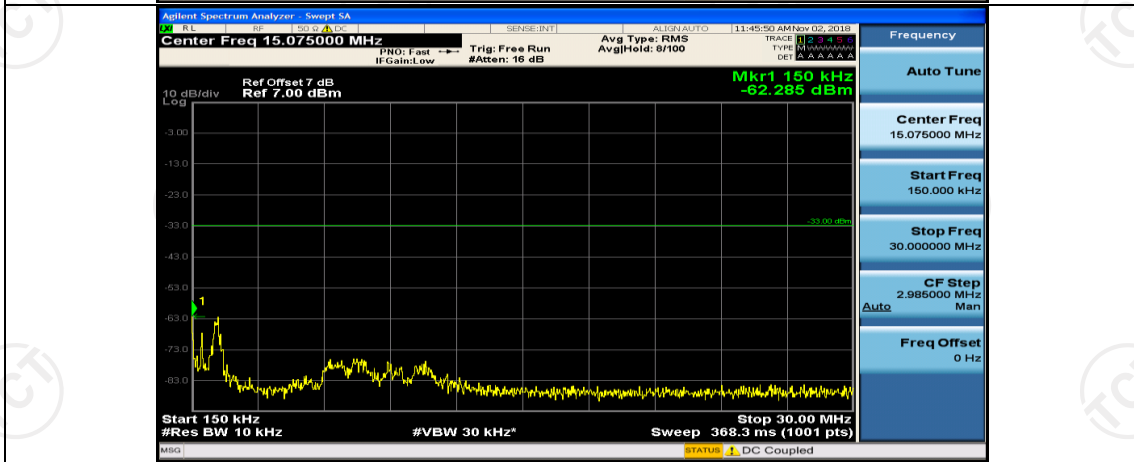

Channel Bandwidth: 15 MHz

(Channel Bandwidth:15 MHz)_MCH_QPSK_1RB#0

(Channel Bandwidth:15 MHz)_MCH_QPSK_1RB#37

(Channel Bandwidth:15 MHz)_HCH_QPSK_1RB#0

(Channel Bandwidth:15 MHz)_HCH_QPSK_1RB#37

(Channel Bandwidth:15 MHz)_LCH_16QAM_1RB#0

(Channel Bandwidth:15 MHz)_LCH_16QAM_1RB#37

(Channel Bandwidth:15 MHz)_MCH_16QAM_1RB#0

(Channel Bandwidth:15 MHz)_MCH_16QAM_1RB#37

(Channel Bandwidth:15 MHz)_HCH_16QAM_1RB#0

(Channel Bandwidth:15 MHz)_HCH_16QAM_1RB#37

Channel Bandwidth: 20 MHz