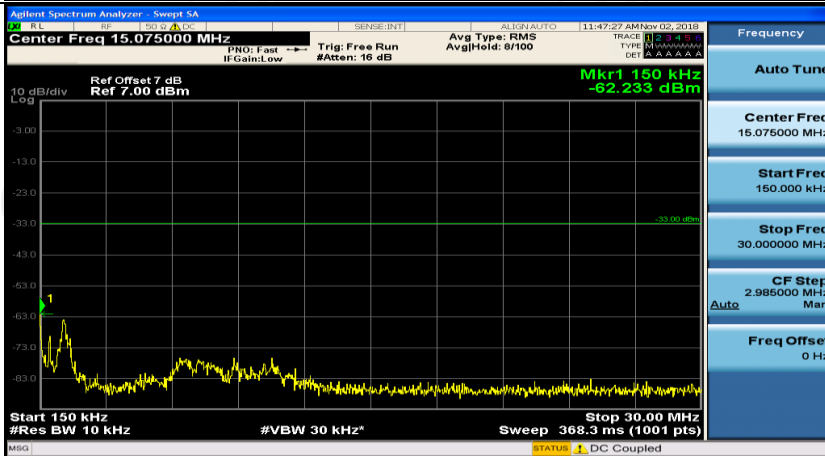

Channel Bandwidth: 15 MHz

(Channel Bandwidth:15 MHz)_MCH_QPSK_1RB#0

(Channel Bandwidth:15 MHz)_MCH_QPSK_1RB#37

(Channel Bandwidth:15 MHz)_HCH_QPSK_1RB#0

(Channel Bandwidth:15 MHz)_HCH_QPSK_1RB#37

(Channel Bandwidth:15 MHz)_LCH_16QAM_1RB#0

(Channel Bandwidth:15 MHz)_LCH_16QAM_1RB#37

(Channel Bandwidth:15 MHz)_MCH_16QAM_1RB#0

(Channel Bandwidth:15 MHz)_MCH_16QAM_1RB#37

(Channel Bandwidth:15 MHz)_HCH_16QAM_1RB#0

(Channel Bandwidth:15 MHz)_HCH_16QAM_1RB#37

Channel Bandwidth: 20 MHz