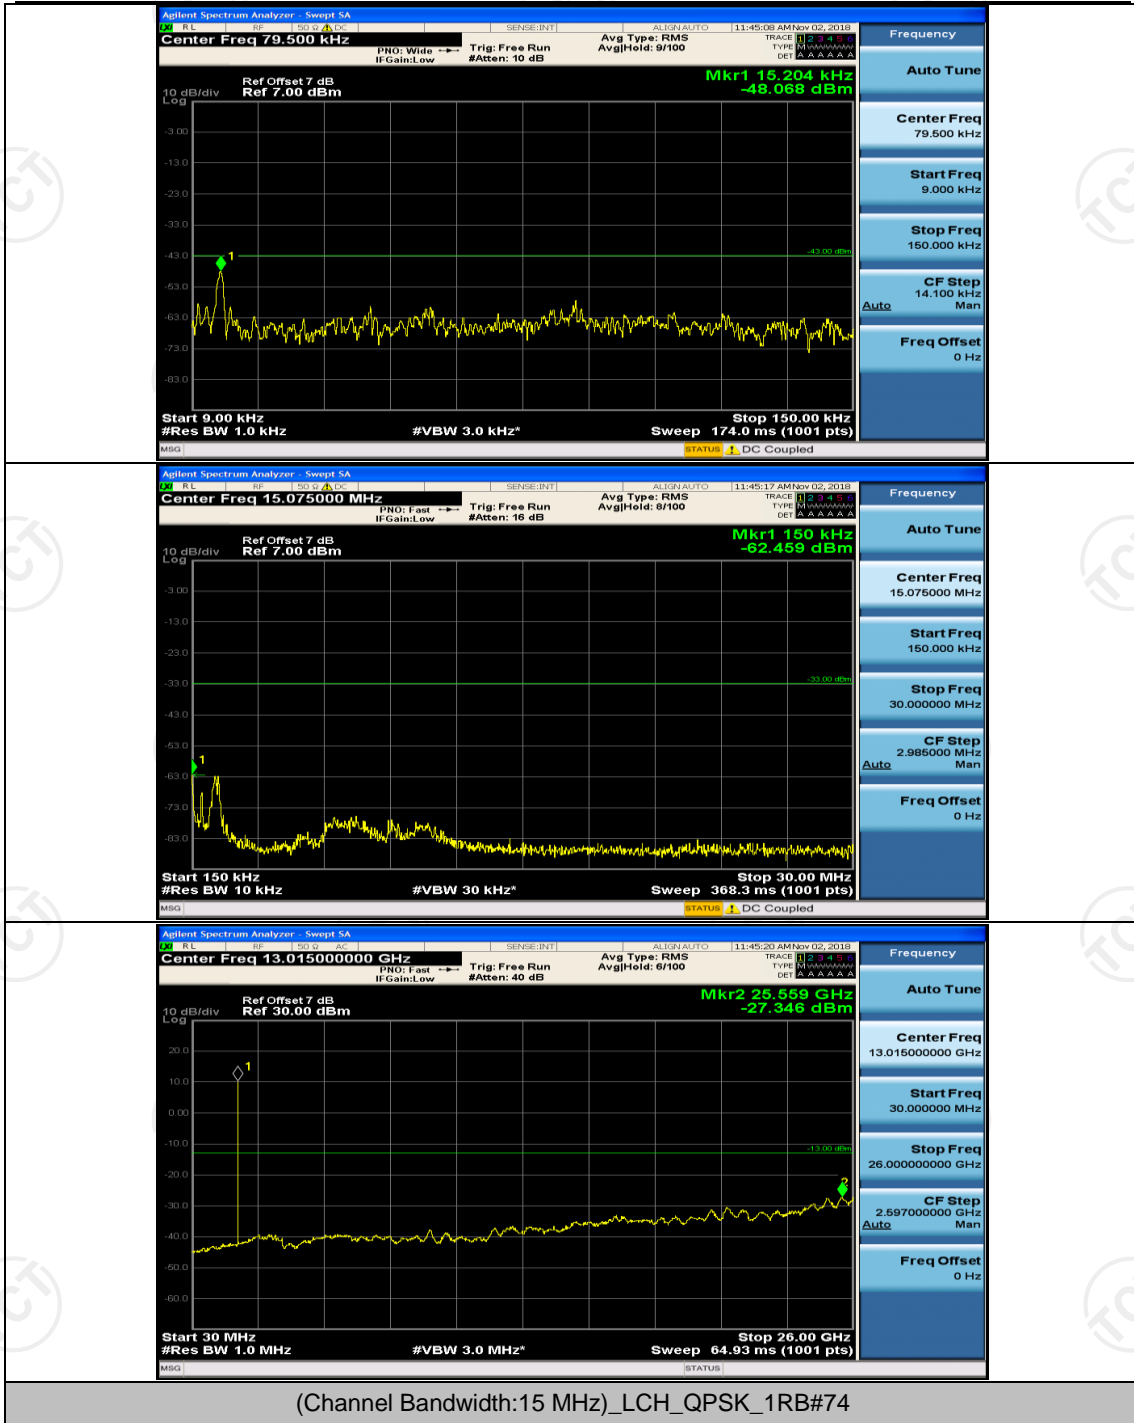

Channel Bandwidth: 15 MHz

(Channel Bandwidth:15 MHz)_MCH_QPSK_1RB#0

(Channel Bandwidth:15 MHz)_MCH_QPSK_1RB#37

(Channel Bandwidth:15 MHz)_HCH_QPSK_1RB#0

(Channel Bandwidth:15 MHz)_HCH_QPSK_1RB#37

(Channel Bandwidth:15 MHz)_LCH_16QAM_1RB#0

(Channel Bandwidth:15 MHz)_LCH_16QAM_1RB#37

(Channel Bandwidth:15 MHz)_MCH_16QAM_1RB#0

(Channel Bandwidth:15 MHz)_MCH_16QAM_1RB#37

(Channel Bandwidth:15 MHz)_HCH_16QAM_1RB#0

(Channel Bandwidth:15 MHz)_HCH_16QAM_1RB#37

Channel Bandwidth: 20 MHz