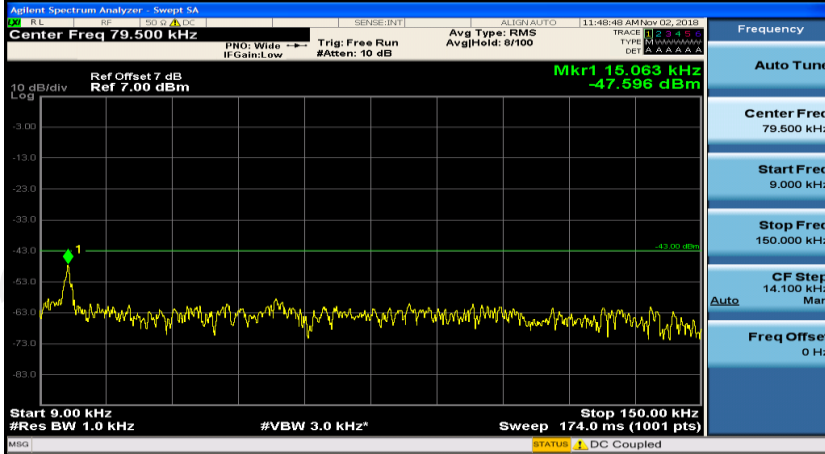

(Channel Bandwidth:15 MHz)_LCH_16QAM_1RB#37

(Channel Bandwidth:15 MHz)_MCH_16QAM_1RB#0

(Channel Bandwidth:15 MHz)_MCH_16QAM_1RB#37

(Channel Bandwidth:15 MHz)_HCH_16QAM_1RB#0

(Channel Bandwidth:15 MHz)_HCH_16QAM_1RB#37

Channel Bandwidth: 20 MHz