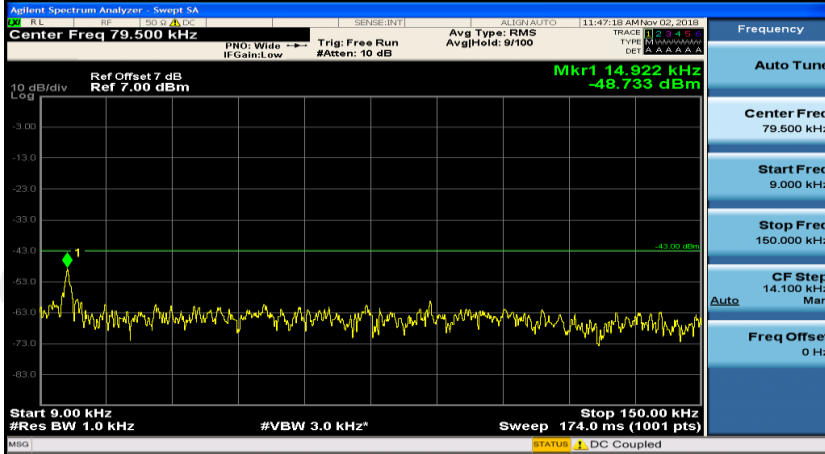

(Channel Bandwidth:15 MHz)_MCH_16QAM_1RB#0

(Channel Bandwidth:15 MHz)_MCH_16QAM_1RB#37