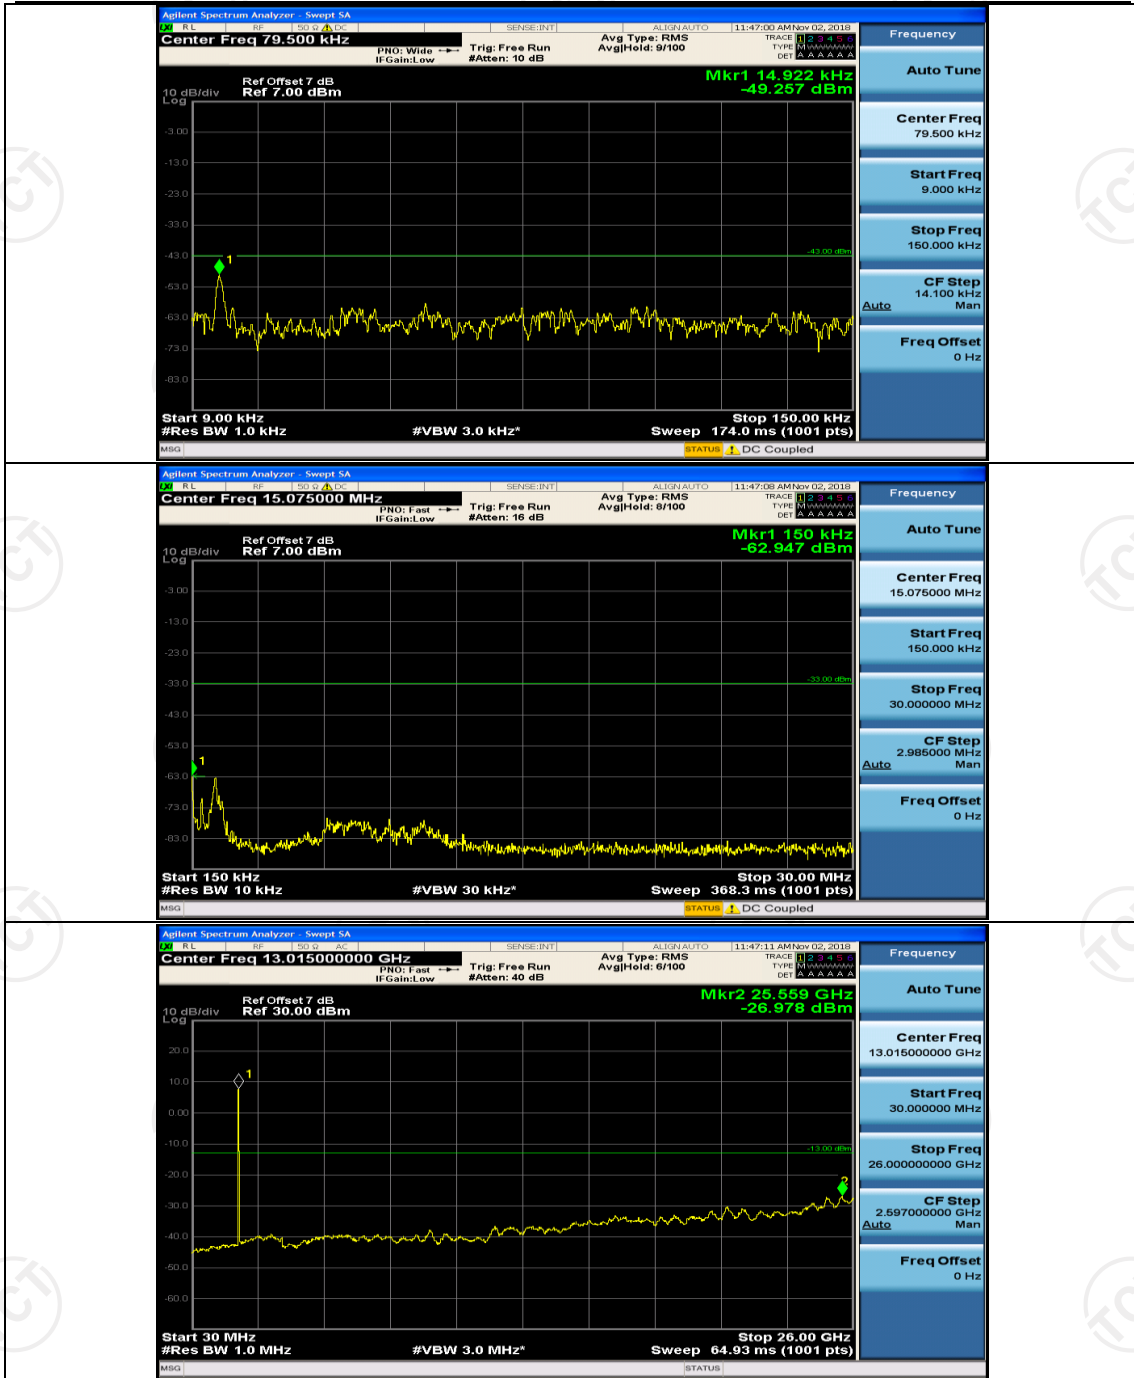

Channel Bandwidth: 15 MHz

(Channel Bandwidth:15 MHz)_MCH_QPSK_1RB#0

(Channel Bandwidth:15 MHz)_MCH_QPSK_1RB#37

(Channel Bandwidth:15 MHz)_HCH_QPSK_1RB#0

(Channel Bandwidth:15 MHz)_HCH_QPSK_1RB#37

(Channel Bandwidth:15 MHz)_LCH_16QAM_1RB#0

(Channel Bandwidth:15 MHz)_LCH_16QAM_1RB#37

(Channel Bandwidth:15 MHz)_MCH_16QAM_1RB#0

(Channel Bandwidth:15 MHz)_MCH_16QAM_1RB#37

(Channel Bandwidth:15 MHz)_HCH_16QAM_1RB#0

(Channel Bandwidth:15 MHz)_HCH_16QAM_1RB#37

Channel Bandwidth: 20 MHz