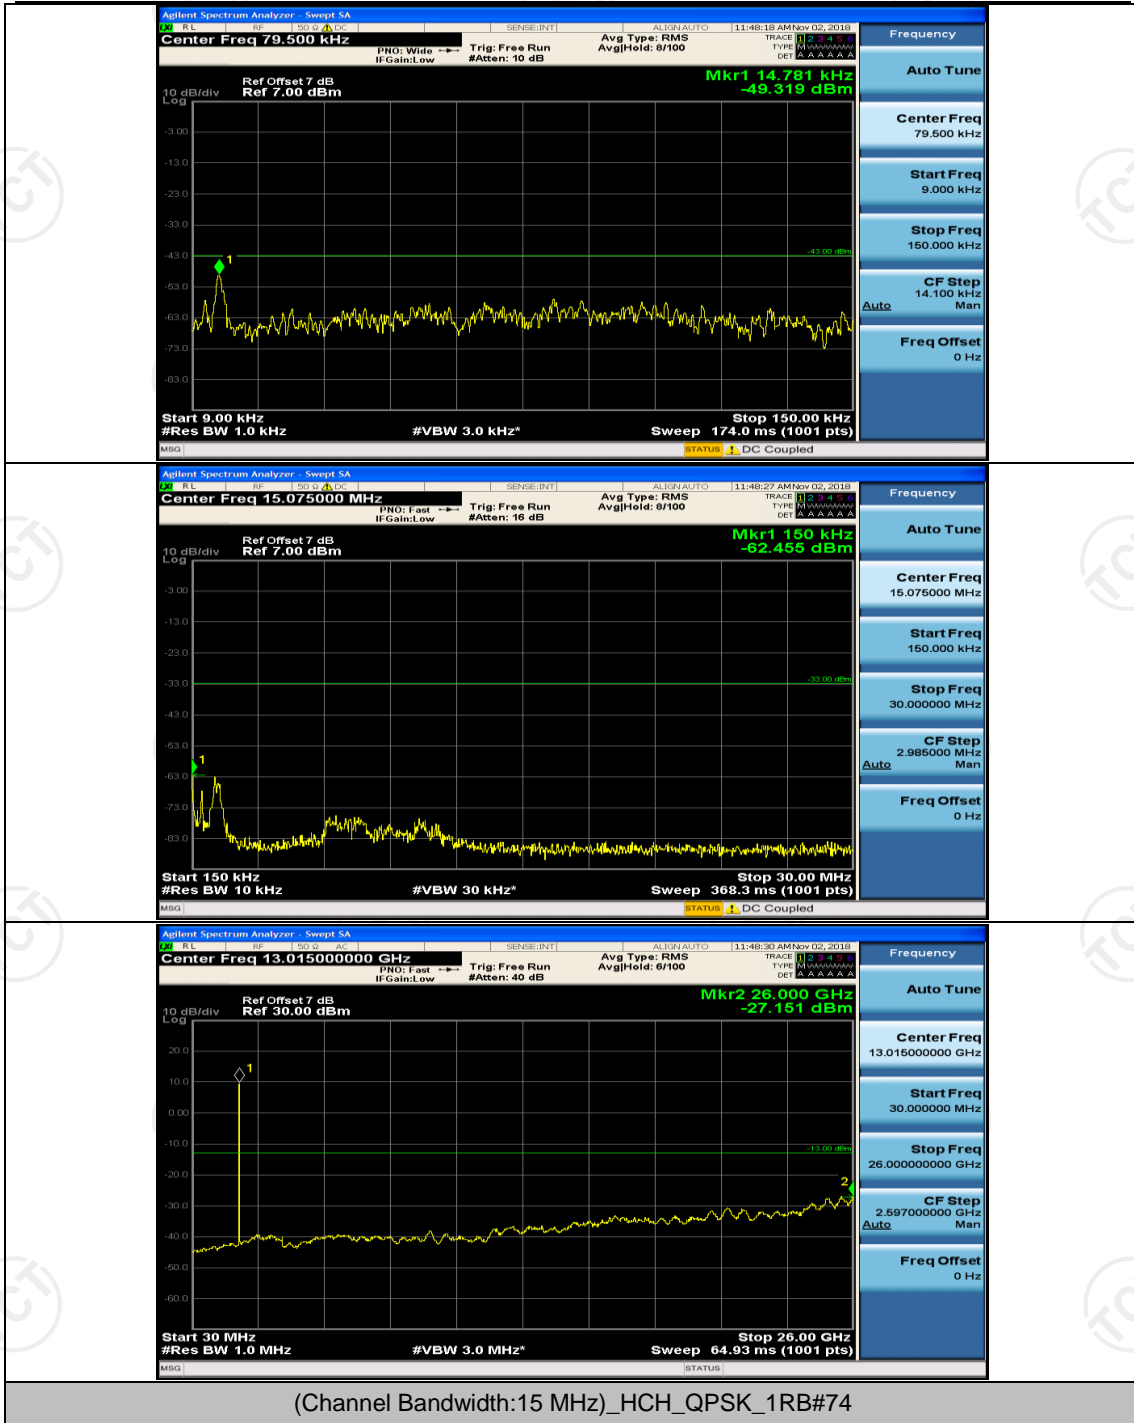

Channel Bandwidth: 15 MHz

(Channel Bandwidth:15 MHz)_MCH_QPSK_1RB#0

(Channel Bandwidth:15 MHz)_MCH_QPSK_1RB#37

(Channel Bandwidth:15 MHz)_HCH_QPSK_1RB#0

(Channel Bandwidth:15 MHz)_HCH_QPSK_1RB#37

(Channel Bandwidth:15 MHz)_LCH_16QAM_1RB#0

(Channel Bandwidth:15 MHz)_LCH_16QAM_1RB#37

(Channel Bandwidth:15 MHz)_MCH_16QAM_1RB#0

(Channel Bandwidth:15 MHz)_MCH_16QAM_1RB#37

(Channel Bandwidth:15 MHz)_HCH_16QAM_1RB#0

(Channel Bandwidth:15 MHz)_HCH_16QAM_1RB#37

Channel Bandwidth: 20 MHz