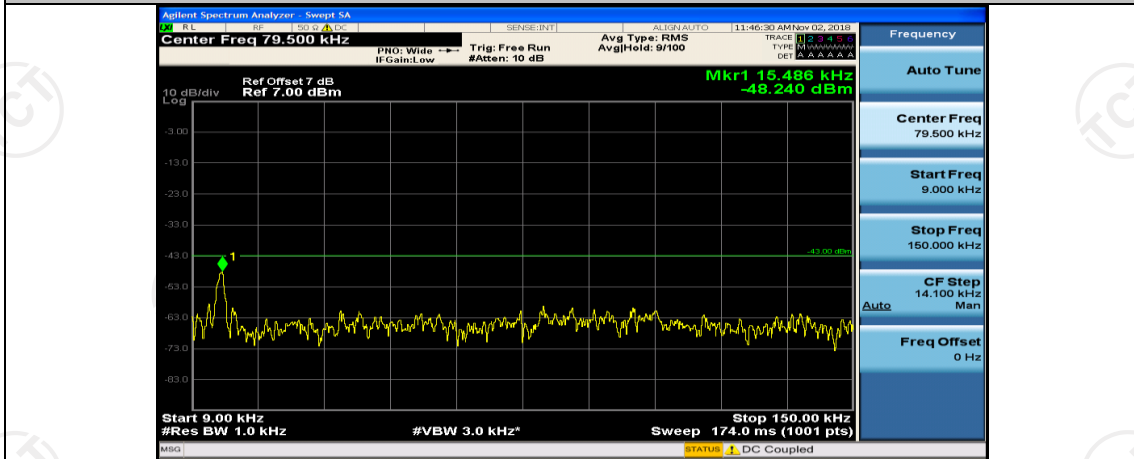

Channel Bandwidth: 15 MHz

(Channel Bandwidth:15 MHz)_MCH_QPSK_1RB#0

(Channel Bandwidth:15 MHz)_MCH_QPSK_1RB#37

(Channel Bandwidth:15 MHz)_HCH_QPSK_1RB#0

(Channel Bandwidth:15 MHz)_HCH_QPSK_1RB#37

(Channel Bandwidth:15 MHz)_LCH_16QAM_1RB#0

(Channel Bandwidth:15 MHz)_LCH_16QAM_1RB#37

(Channel Bandwidth:15 MHz)_MCH_16QAM_1RB#0

(Channel Bandwidth:15 MHz)_MCH_16QAM_1RB#37

(Channel Bandwidth:15 MHz)_HCH_16QAM_1RB#0

(Channel Bandwidth:15 MHz)_HCH_16QAM_1RB#37

Channel Bandwidth: 20 MHz