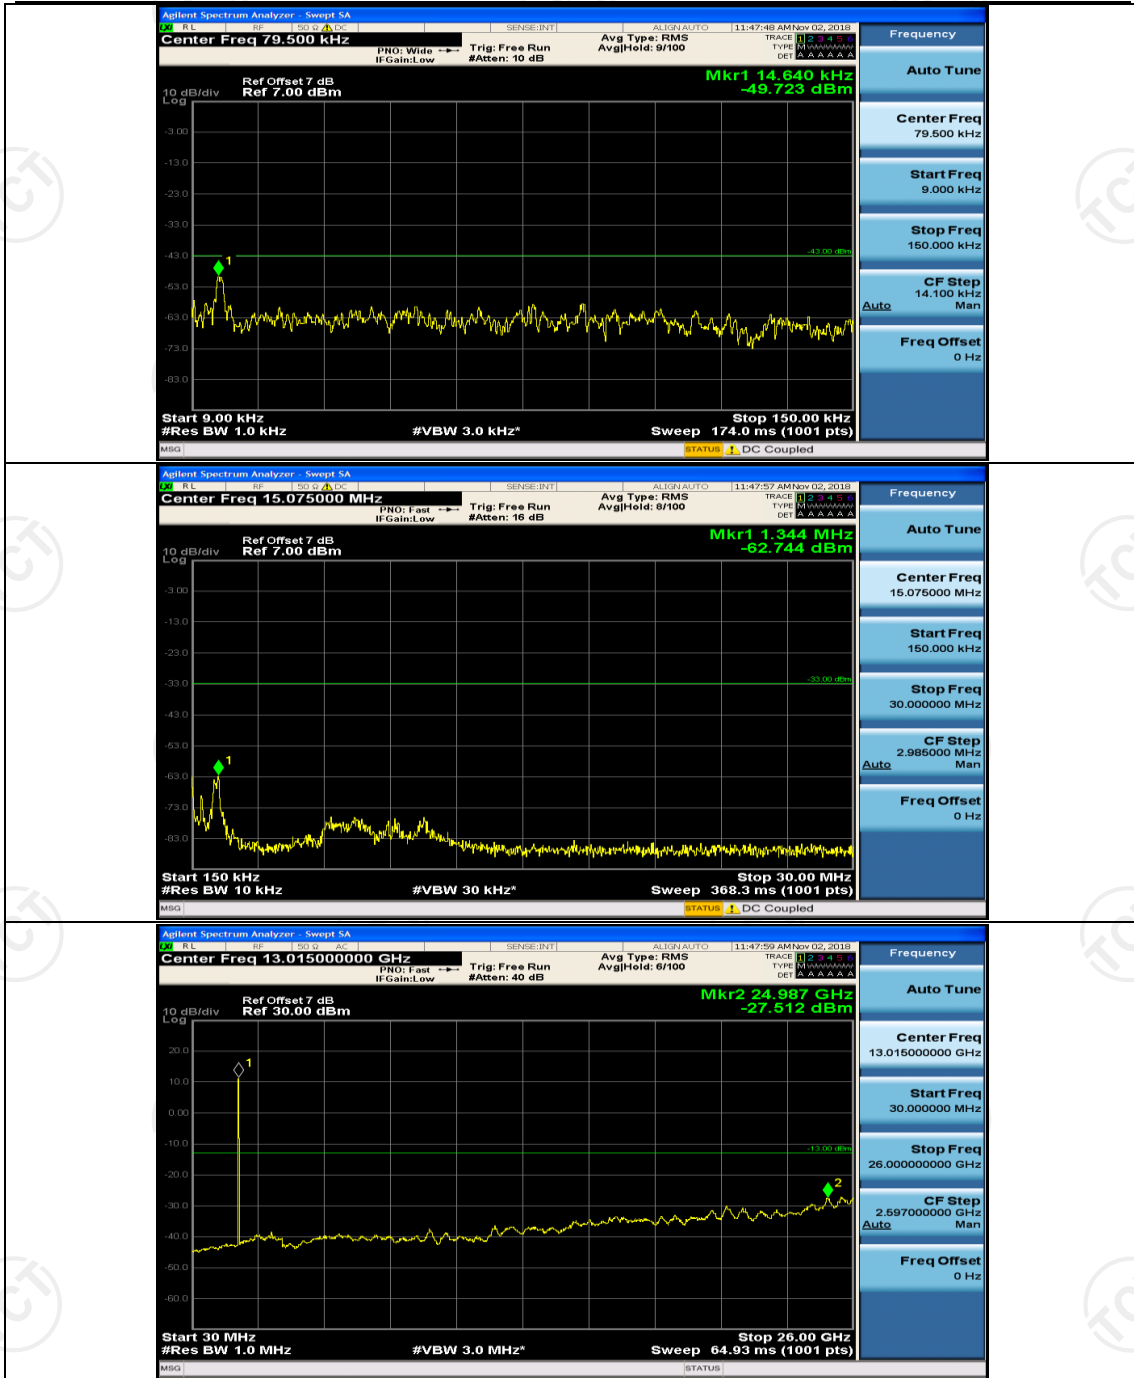

Channel Bandwidth: 15 MHz

(Channel Bandwidth:15 MHz)_MCH_QPSK_1RB#0

(Channel Bandwidth:15 MHz)_MCH_QPSK_1RB#37

(Channel Bandwidth:15 MHz)_HCH_QPSK_1RB#0

(Channel Bandwidth:15 MHz)_HCH_QPSK_1RB#37

(Channel Bandwidth:15 MHz)_LCH_16QAM_1RB#0

(Channel Bandwidth:15 MHz)_LCH_16QAM_1RB#37

(Channel Bandwidth:15 MHz)_MCH_16QAM_1RB#0

(Channel Bandwidth:15 MHz)_MCH_16QAM_1RB#37

(Channel Bandwidth:15 MHz)_HCH_16QAM_1RB#0

(Channel Bandwidth:15 MHz)_HCH_16QAM_1RB#37

Channel Bandwidth: 20 MHz