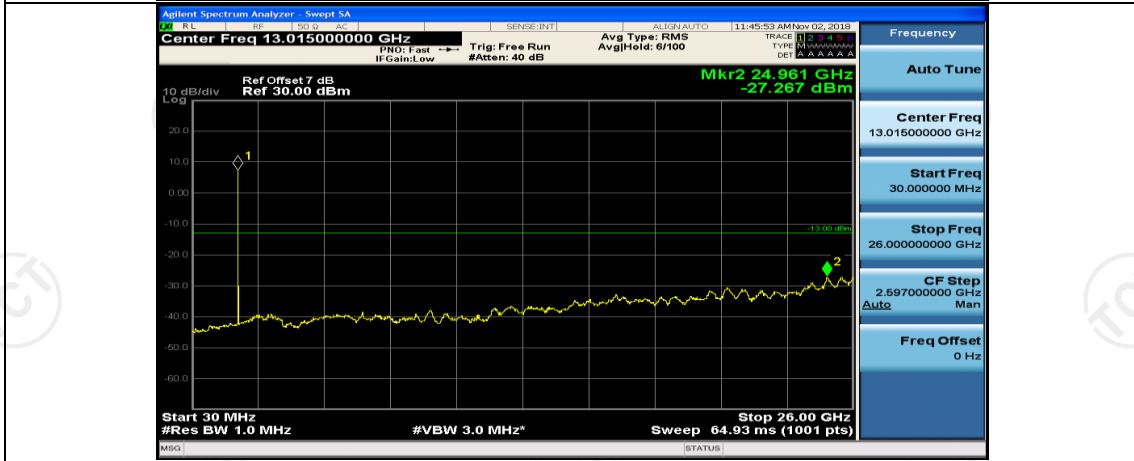

Channel Bandwidth: 15 MHz

(Channel Bandwidth:15 MHz)_MCH_QPSK_1RB#0

(Channel Bandwidth:15 MHz)_MCH_QPSK_1RB#37

(Channel Bandwidth:15 MHz)_HCH_QPSK_1RB#0

(Channel Bandwidth:15 MHz)_HCH_QPSK_1RB#37

(Channel Bandwidth:15 MHz)_LCH_16QAM_1RB#0

(Channel Bandwidth:15 MHz)_LCH_16QAM_1RB#37

(Channel Bandwidth:15 MHz)_MCH_16QAM_1RB#0

(Channel Bandwidth:15 MHz)_MCH_16QAM_1RB#37

(Channel Bandwidth:15 MHz)_HCH_16QAM_1RB#0

(Channel Bandwidth:15 MHz)_HCH_16QAM_1RB#37

Channel Bandwidth: 20 MHz