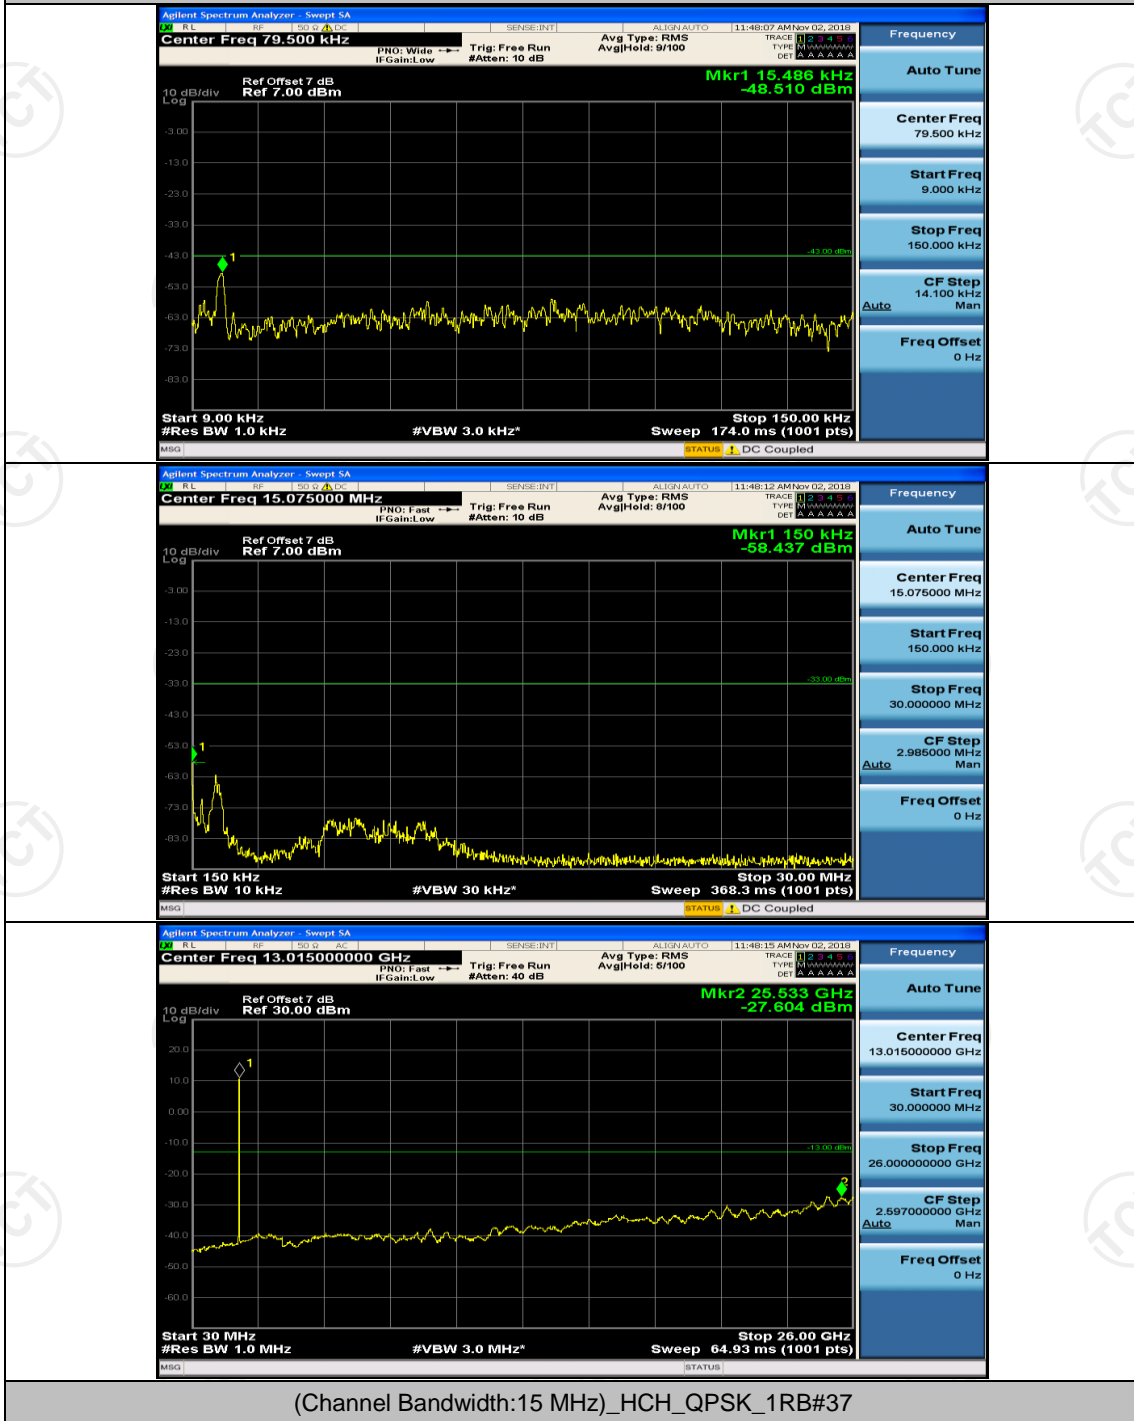

Channel Bandwidth: 15 MHz

(Channel Bandwidth:15 MHz)_MCH_QPSK_1RB#0

(Channel Bandwidth:15 MHz)_MCH_QPSK_1RB#37

(Channel Bandwidth:15 MHz)_HCH_QPSK_1RB#0

(Channel Bandwidth:15 MHz)_HCH_QPSK_1RB#37

(Channel Bandwidth:15 MHz)_LCH_16QAM_1RB#0

(Channel Bandwidth:15 MHz)_LCH_16QAM_1RB#37

(Channel Bandwidth:15 MHz)_MCH_16QAM_1RB#0

(Channel Bandwidth:15 MHz)_MCH_16QAM_1RB#37

(Channel Bandwidth:15 MHz)_HCH_16QAM_1RB#0

(Channel Bandwidth:15 MHz)_HCH_16QAM_1RB#37

Channel Bandwidth: 20 MHz