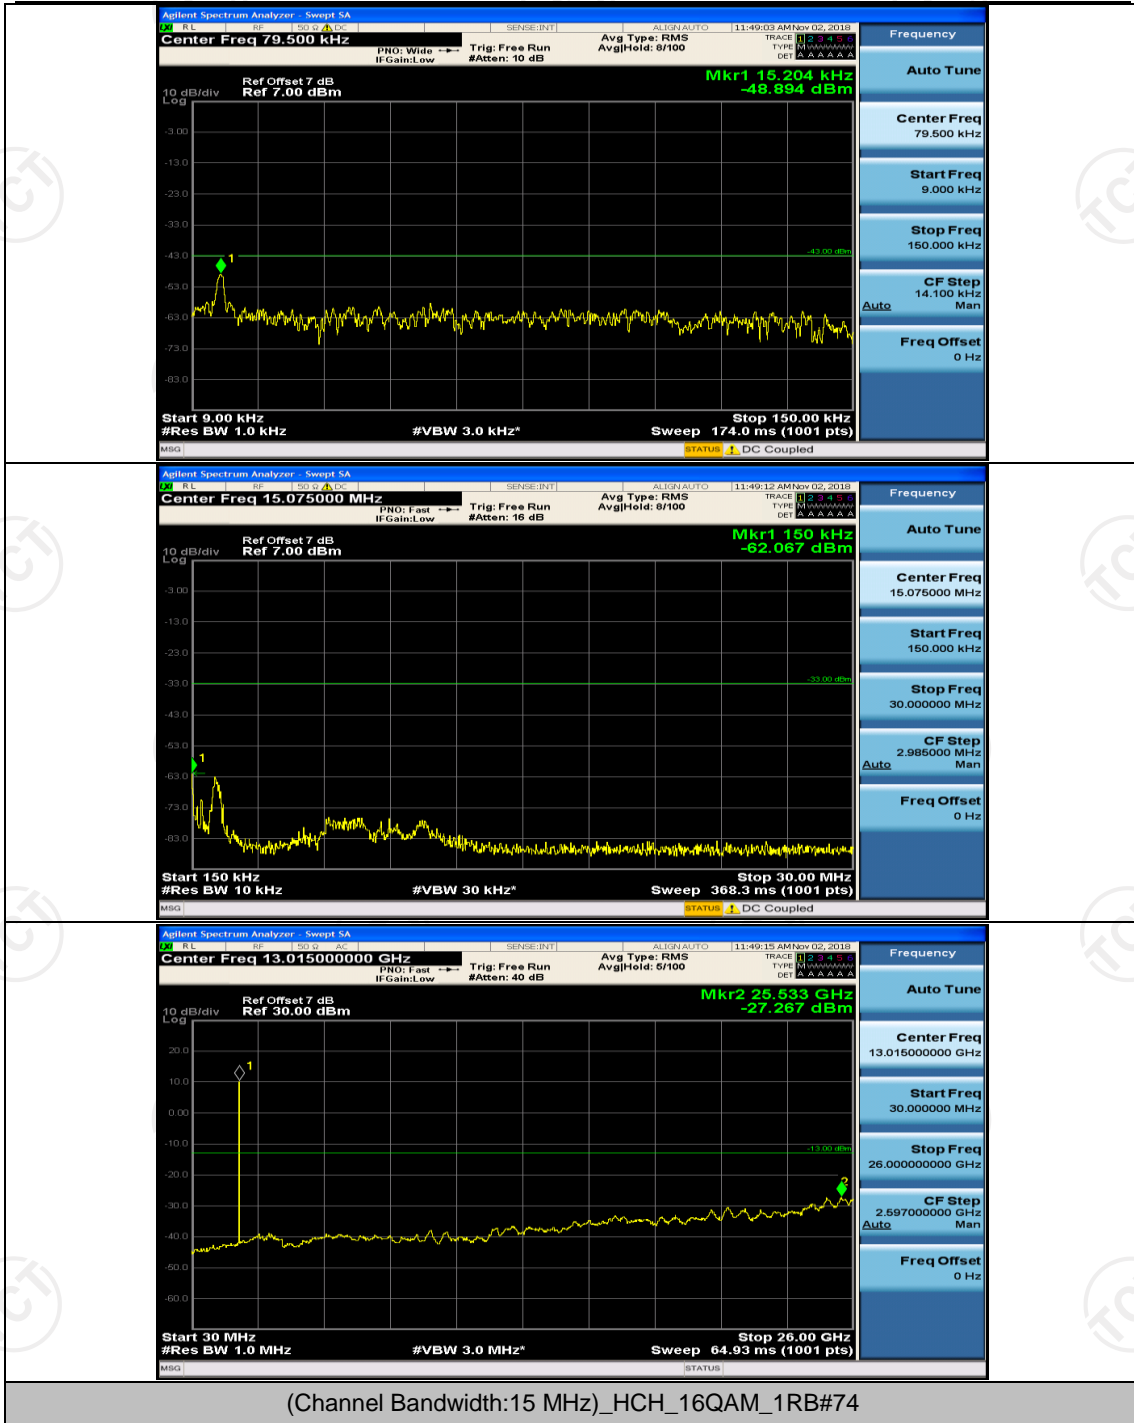

Channel Bandwidth: 15 MHz

(Channel Bandwidth:15 MHz)_MCH_QPSK_1RB#0

(Channel Bandwidth:15 MHz)_MCH_QPSK_1RB#37

(Channel Bandwidth:15 MHz)_HCH_QPSK_1RB#0

(Channel Bandwidth:15 MHz)_HCH_QPSK_1RB#37

(Channel Bandwidth:15 MHz)_LCH_16QAM_1RB#0

(Channel Bandwidth:15 MHz)_LCH_16QAM_1RB#37

(Channel Bandwidth:15 MHz)_MCH_16QAM_1RB#0

(Channel Bandwidth:15 MHz)_MCH_16QAM_1RB#37

(Channel Bandwidth:15 MHz)_HCH_16QAM_1RB#0

(Channel Bandwidth:15 MHz)_HCH_16QAM_1RB#37

Channel Bandwidth: 20 MHz