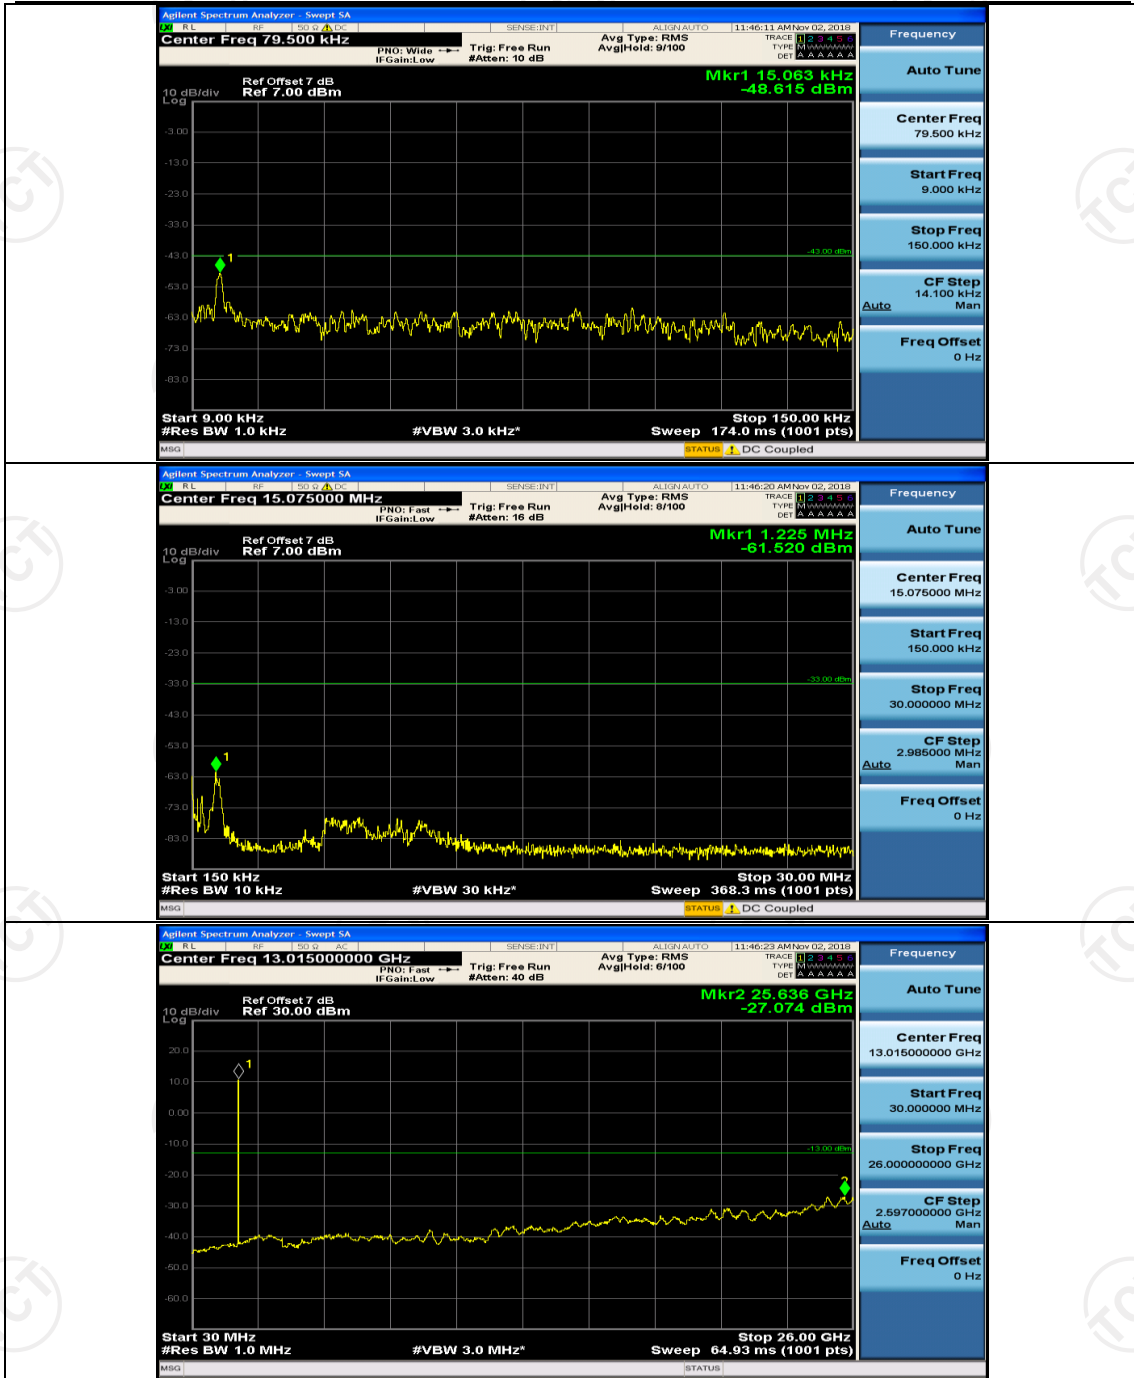

Channel Bandwidth: 15 MHz

(Channel Bandwidth:15 MHz)_MCH_QPSK_1RB#0

(Channel Bandwidth:15 MHz)_MCH_QPSK_1RB#37

(Channel Bandwidth:15 MHz)_HCH_QPSK_1RB#0

(Channel Bandwidth:15 MHz)_HCH_QPSK_1RB#37

(Channel Bandwidth:15 MHz)_LCH_16QAM_1RB#0

(Channel Bandwidth:15 MHz)_LCH_16QAM_1RB#37

(Channel Bandwidth:15 MHz)_MCH_16QAM_1RB#0

(Channel Bandwidth:15 MHz)_MCH_16QAM_1RB#37

(Channel Bandwidth:15 MHz)_HCH_16QAM_1RB#0

(Channel Bandwidth:15 MHz)_HCH_16QAM_1RB#37

Channel Bandwidth: 20 MHz