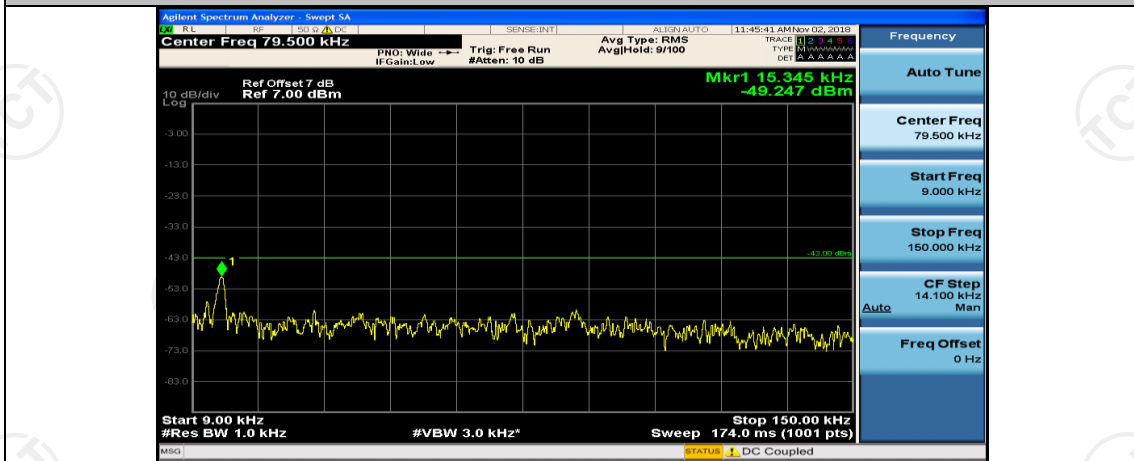

Channel Bandwidth: 15 MHz

(Channel Bandwidth:15 MHz)_MCH_QPSK_1RB#0

(Channel Bandwidth:15 MHz)_MCH_QPSK_1RB#37

(Channel Bandwidth:15 MHz)_HCH_QPSK_1RB#0

(Channel Bandwidth:15 MHz)_HCH_QPSK_1RB#37

(Channel Bandwidth:15 MHz)_LCH_16QAM_1RB#0

(Channel Bandwidth:15 MHz)_LCH_16QAM_1RB#37

(Channel Bandwidth:15 MHz)_MCH_16QAM_1RB#0

(Channel Bandwidth:15 MHz)_MCH_16QAM_1RB#37

(Channel Bandwidth:15 MHz)_HCH_16QAM_1RB#0

(Channel Bandwidth:15 MHz)_HCH_16QAM_1RB#37

Channel Bandwidth: 20 MHz