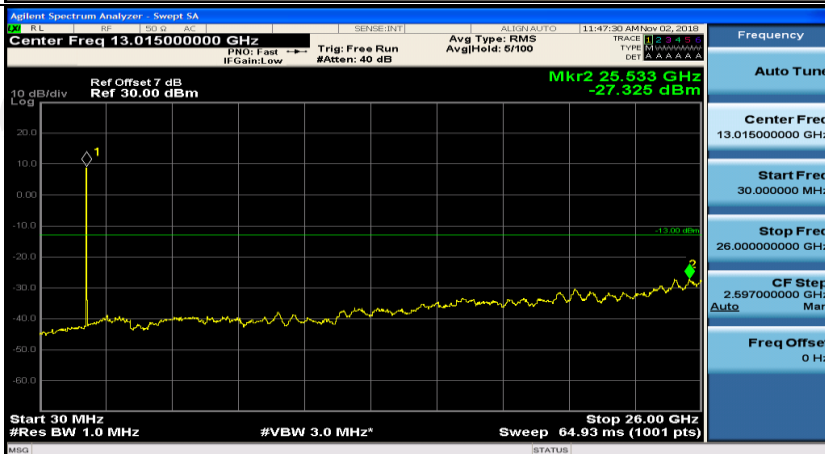

Channel Bandwidth: 15 MHz

(Channel Bandwidth:15 MHz)_MCH_QPSK_1RB#0

(Channel Bandwidth:15 MHz)_MCH_QPSK_1RB#37

(Channel Bandwidth:15 MHz)_HCH_QPSK_1RB#0

(Channel Bandwidth:15 MHz)_HCH_QPSK_1RB#37

(Channel Bandwidth:15 MHz)_LCH_16QAM_1RB#0

(Channel Bandwidth:15 MHz)_LCH_16QAM_1RB#37

(Channel Bandwidth:15 MHz)_MCH_16QAM_1RB#0

(Channel Bandwidth:15 MHz)_MCH_16QAM_1RB#37

(Channel Bandwidth:15 MHz)_HCH_16QAM_1RB#0

(Channel Bandwidth:15 MHz)_HCH_16QAM_1RB#37

Channel Bandwidth: 20 MHz