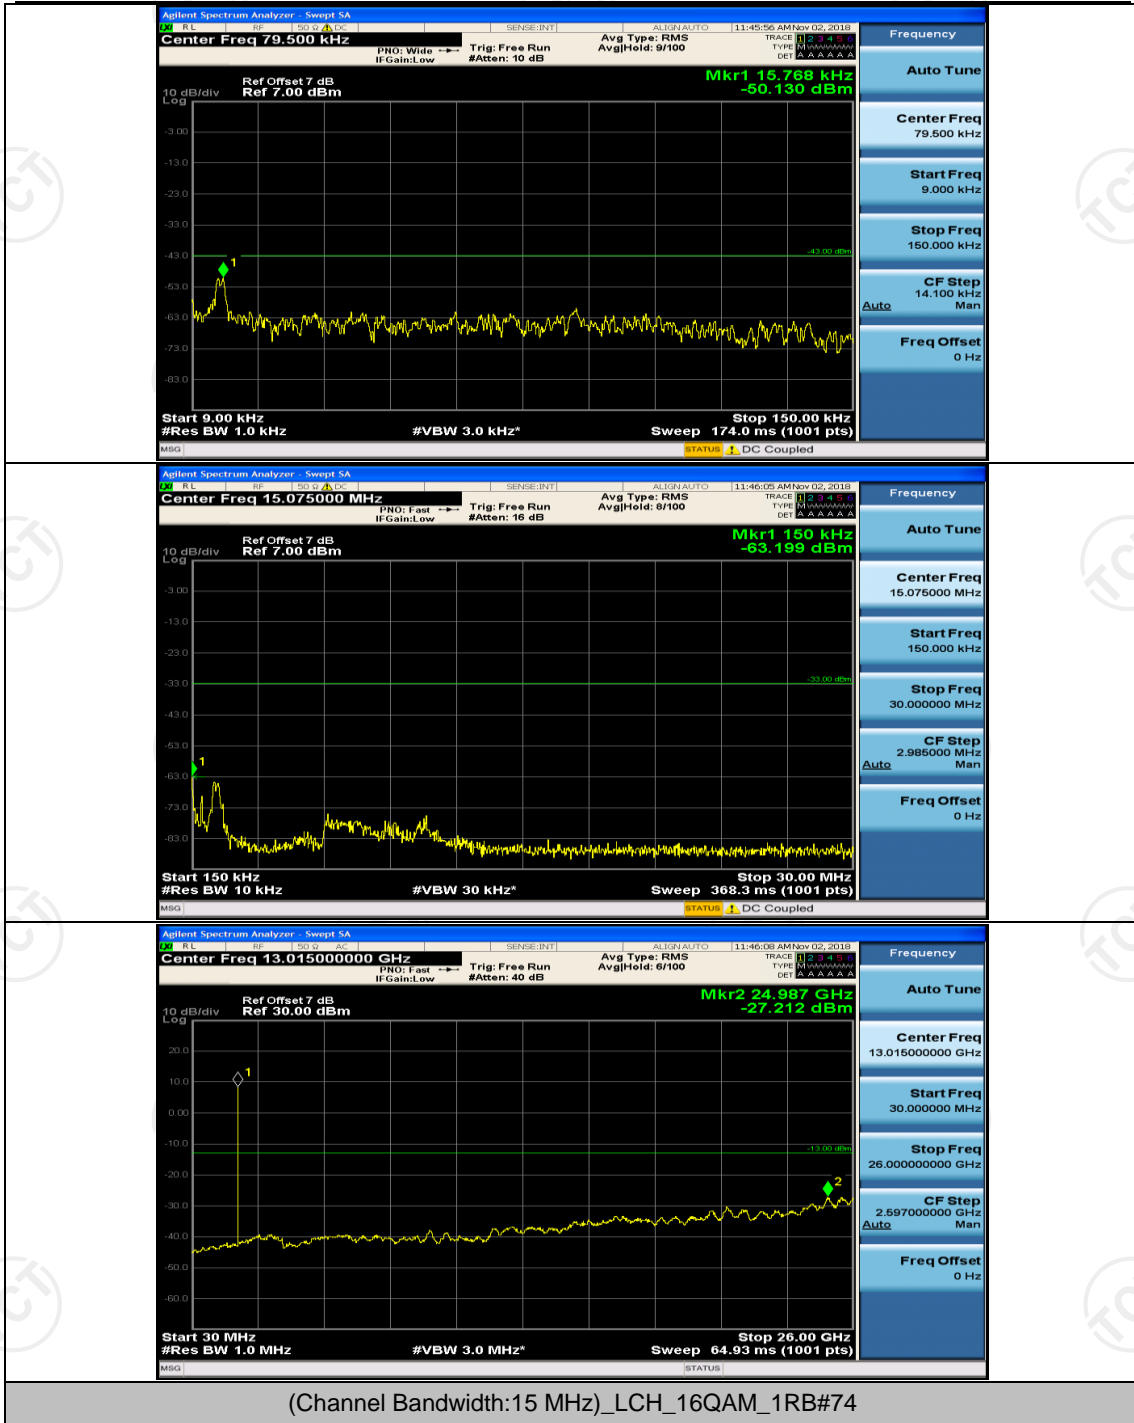

Channel Bandwidth: 15 MHz

(Channel Bandwidth:15 MHz)_MCH_QPSK_1RB#0

(Channel Bandwidth:15 MHz)_MCH_QPSK_1RB#37

(Channel Bandwidth:15 MHz)_HCH_QPSK_1RB#0

(Channel Bandwidth:15 MHz)_HCH_QPSK_1RB#37

(Channel Bandwidth:15 MHz)_LCH_16QAM_1RB#0

(Channel Bandwidth:15 MHz)_LCH_16QAM_1RB#37

(Channel Bandwidth:15 MHz)_MCH_16QAM_1RB#0

(Channel Bandwidth:15 MHz)_MCH_16QAM_1RB#37

(Channel Bandwidth:15 MHz)_HCH_16QAM_1RB#0

(Channel Bandwidth:15 MHz)_HCH_16QAM_1RB#37

Channel Bandwidth: 20 MHz