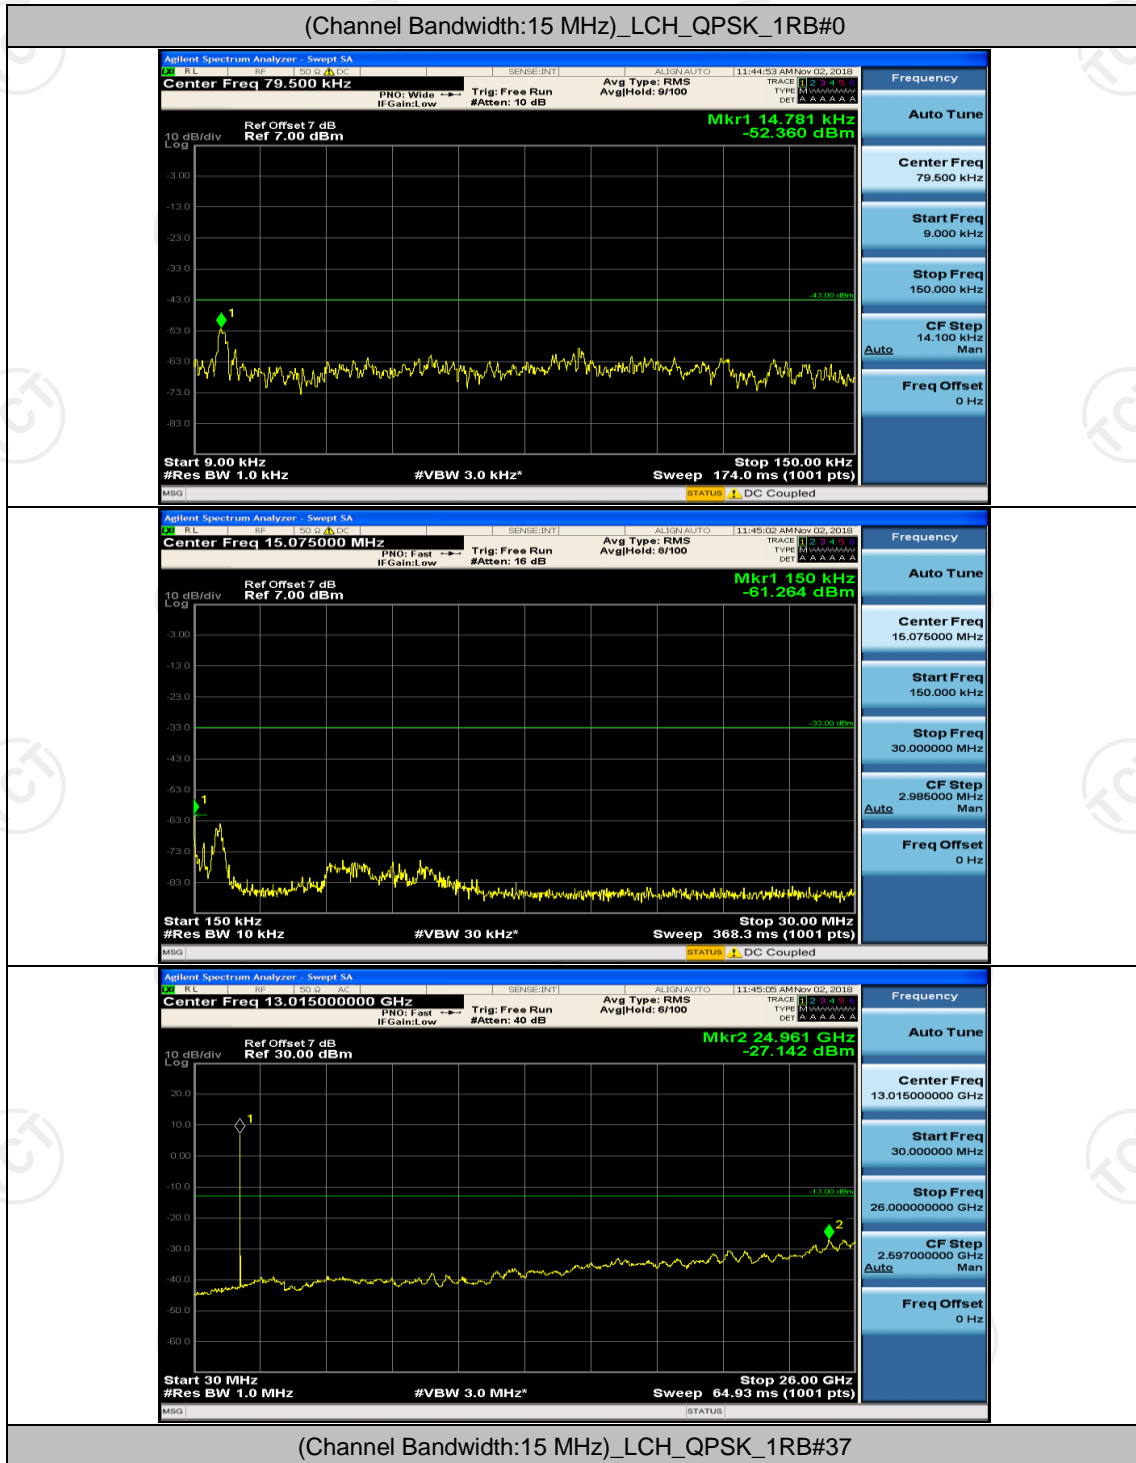

Channel Bandwidth: 15 MHz

(Channel Bandwidth:15 MHz)_MCH_QPSK_1RB#0

(Channel Bandwidth:15 MHz)_MCH_QPSK_1RB#37

(Channel Bandwidth:15 MHz)_HCH_QPSK_1RB#0

(Channel Bandwidth:15 MHz)_HCH_QPSK_1RB#37

(Channel Bandwidth:15 MHz)_LCH_16QAM_1RB#0

(Channel Bandwidth:15 MHz)_LCH_16QAM_1RB#37

(Channel Bandwidth:15 MHz)_MCH_16QAM_1RB#0

(Channel Bandwidth:15 MHz)_MCH_16QAM_1RB#37

(Channel Bandwidth:15 MHz)_HCH_16QAM_1RB#0

(Channel Bandwidth:15 MHz)_HCH_16QAM_1RB#37

Channel Bandwidth: 20 MHz