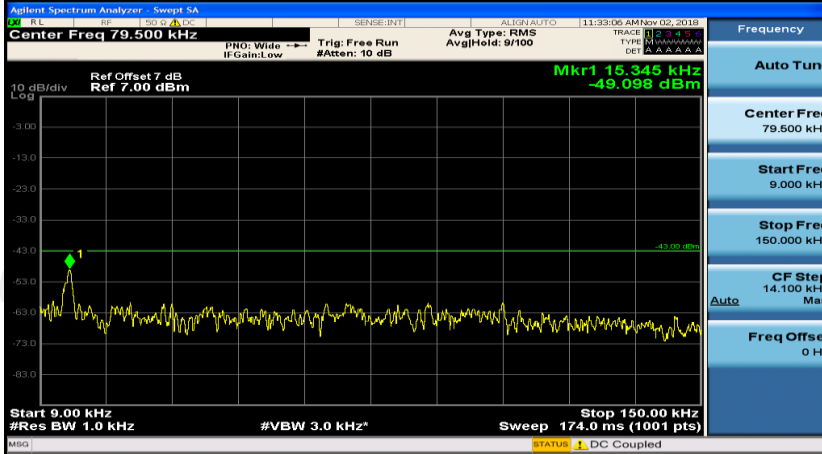

## Channel Bandwidth: 3 MHz

(Channel Bandwidth: 3 MHz)\_MCH\_QPSK\_1RB#0

(Channel Bandwidth: 3 MHz)\_MCH\_QPSK\_1RB#7

(Channel Bandwidth: 3 MHz)\_LCH\_16QAM\_1RB#0

(Channel Bandwidth: 3 MHz)\_LCH\_16QAM\_1RB#7

(Channel Bandwidth: 3 MHz)\_MCH\_16QAM\_1RB#0

(Channel Bandwidth: 3 MHz)\_MCH\_16QAM\_1RB#7

(Channel Bandwidth: 3 MHz)\_HCH\_16QAM\_1RB#0

(Channel Bandwidth: 3 MHz)\_HCH\_16QAM\_1RB#7