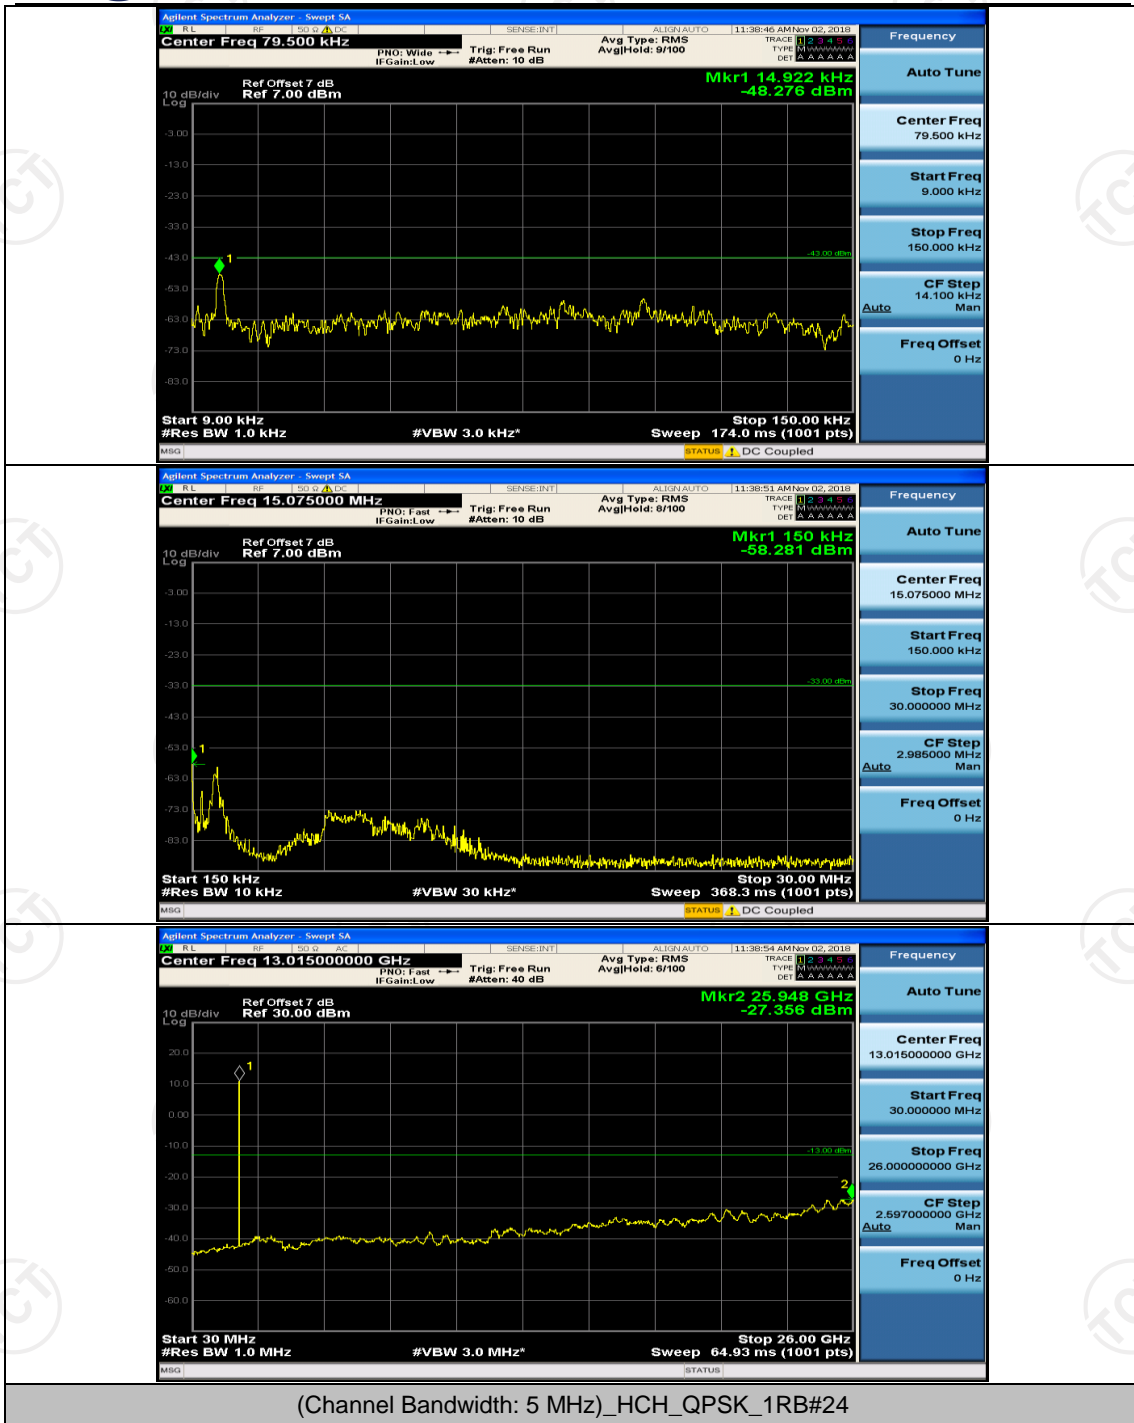

(Channel Bandwidth: 3 MHz)\_MCH\_16QAM\_1RB#0

(Channel Bandwidth: 3 MHz)\_MCH\_16QAM\_1RB#7

(Channel Bandwidth: 3 MHz)\_HCH\_16QAM\_1RB#0

(Channel Bandwidth: 3 MHz)\_HCH\_16QAM\_1RB#7

## Channel Bandwidth: 5 MHz

(Channel Bandwidth: 5 MHz)\_MCH\_QPSK\_1RB#0

(Channel Bandwidth: 5 MHz)\_MCH\_QPSK\_1RB#12

(Channel Bandwidth: 5 MHz)\_HCH\_QPSK\_1RB#0

(Channel Bandwidth: 5 MHz)\_HCH\_QPSK\_1RB#12

(Channel Bandwidth: 5 MHz)\_LCH\_16QAM\_1RB#0

(Channel Bandwidth: 5 MHz)\_LCH\_16QAM\_1RB#12

(Channel Bandwidth: 5 MHz)\_MCH\_16QAM\_1RB#0

(Channel Bandwidth: 5 MHz)\_MCH\_16QAM\_1RB#12

(Channel Bandwidth: 5 MHz)\_HCH\_16QAM\_1RB#0