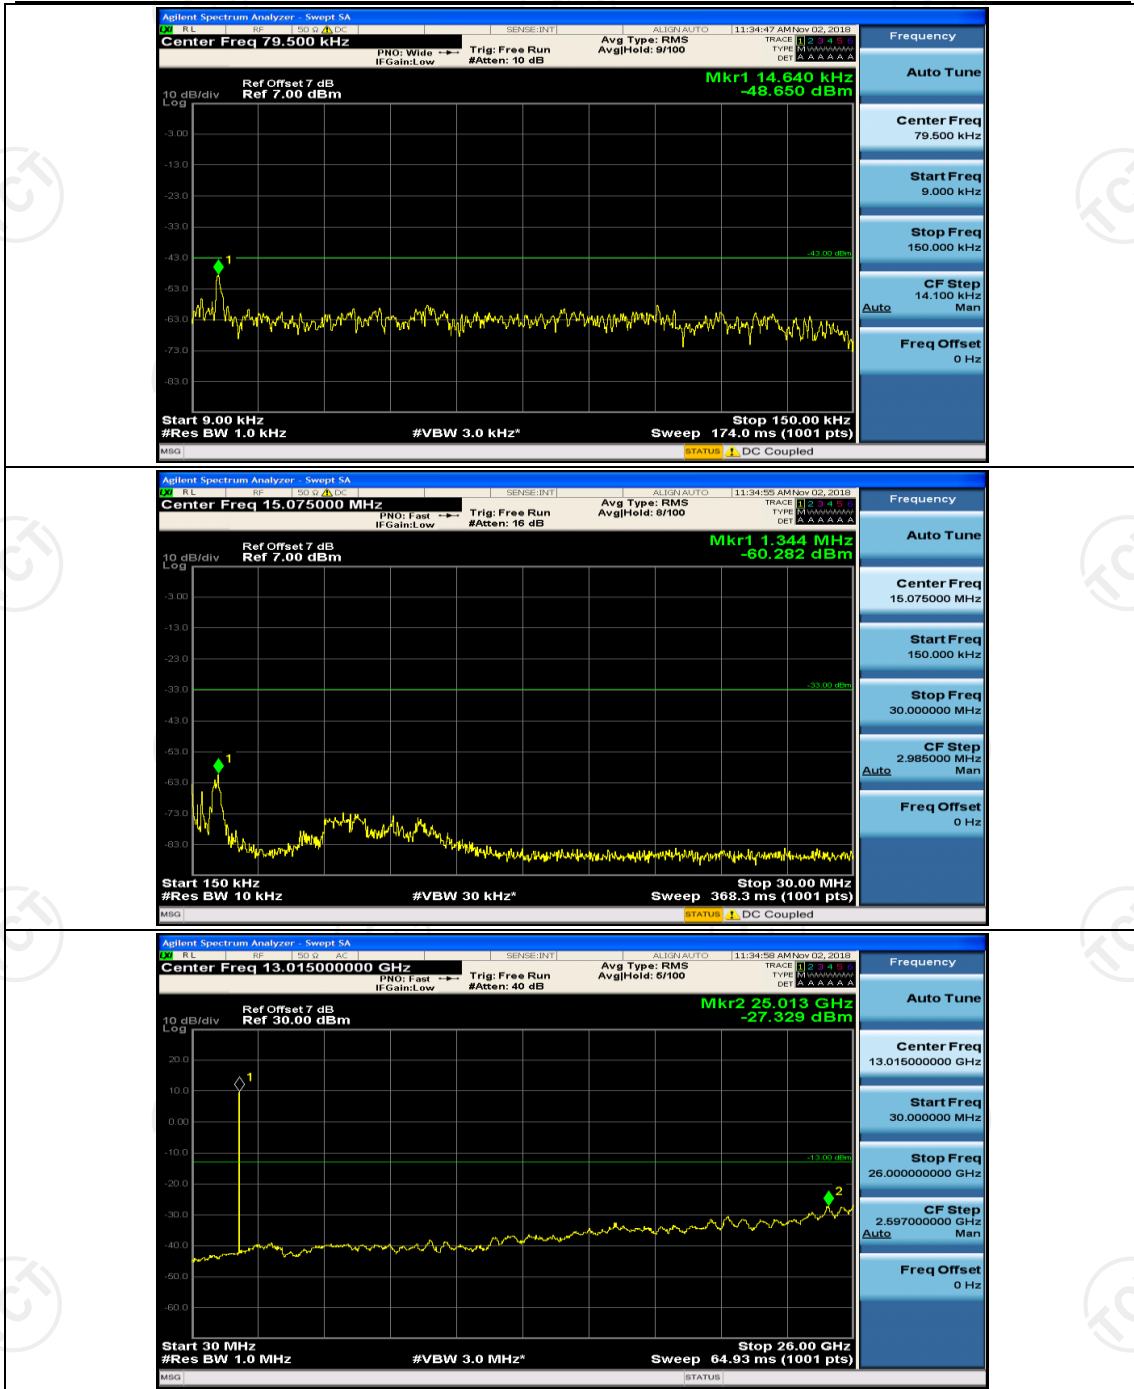

## Channel Bandwidth: 3 MHz

(Channel Bandwidth: 3 MHz)\_MCH\_QPSK\_1RB#0

(Channel Bandwidth: 3 MHz)\_MCH\_QPSK\_1RB#7

(Channel Bandwidth: 3 MHz)\_LCH\_16QAM\_1RB#0

(Channel Bandwidth: 3 MHz)\_LCH\_16QAM\_1RB#7

(Channel Bandwidth: 3 MHz)\_MCH\_16QAM\_1RB#0

(Channel Bandwidth: 3 MHz)\_MCH\_16QAM\_1RB#7

(Channel Bandwidth: 3 MHz)\_HCH\_16QAM\_1RB#0

(Channel Bandwidth: 3 MHz)\_HCH\_16QAM\_1RB#7

## Channel Bandwidth: 5 MHz

(Channel Bandwidth: 5 MHz)\_MCH\_QPSK\_1RB#0

(Channel Bandwidth: 5 MHz)\_MCH\_QPSK\_1RB#12

(Channel Bandwidth: 5 MHz)\_HCH\_QPSK\_1RB#0

(Channel Bandwidth: 5 MHz)\_HCH\_QPSK\_1RB#12