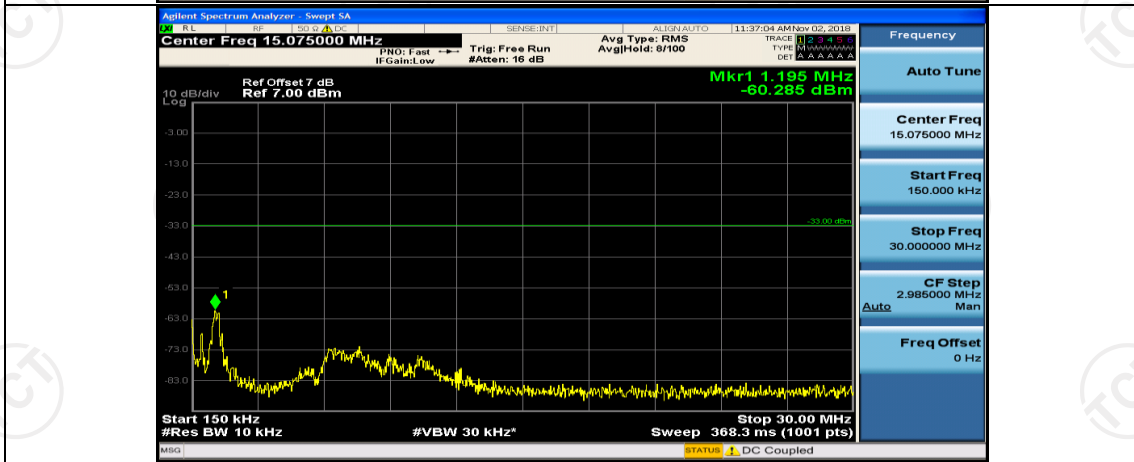

## Channel Bandwidth: 5 MHz

(Channel Bandwidth: 5 MHz)\_MCH\_QPSK\_1RB#0

(Channel Bandwidth: 5 MHz)\_MCH\_QPSK\_1RB#12

(Channel Bandwidth: 5 MHz)\_HCH\_QPSK\_1RB#0

(Channel Bandwidth: 5 MHz)\_HCH\_QPSK\_1RB#12

(Channel Bandwidth: 5 MHz)\_LCH\_16QAM\_1RB#0

(Channel Bandwidth: 5 MHz)\_LCH\_16QAM\_1RB#12

(Channel Bandwidth: 5 MHz)\_MCH\_16QAM\_1RB#0

(Channel Bandwidth: 5 MHz)\_MCH\_16QAM\_1RB#12

(Channel Bandwidth: 5 MHz)\_HCH\_16QAM\_1RB#0