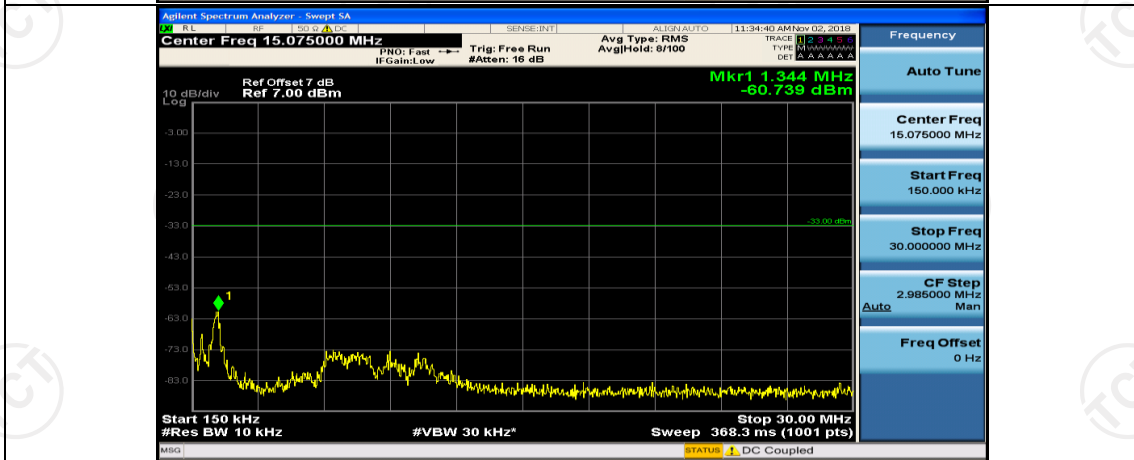

## Channel Bandwidth: 3 MHz

(Channel Bandwidth: 3 MHz)\_MCH\_QPSK\_1RB#0

(Channel Bandwidth: 3 MHz)\_MCH\_QPSK\_1RB#7

(Channel Bandwidth: 3 MHz)\_LCH\_16QAM\_1RB#0

(Channel Bandwidth: 3 MHz)\_LCH\_16QAM\_1RB#7

(Channel Bandwidth: 3 MHz)\_MCH\_16QAM\_1RB#0

(Channel Bandwidth: 3 MHz)\_MCH\_16QAM\_1RB#7

(Channel Bandwidth: 3 MHz)\_HCH\_16QAM\_1RB#0

(Channel Bandwidth: 3 MHz)\_HCH\_16QAM\_1RB#7