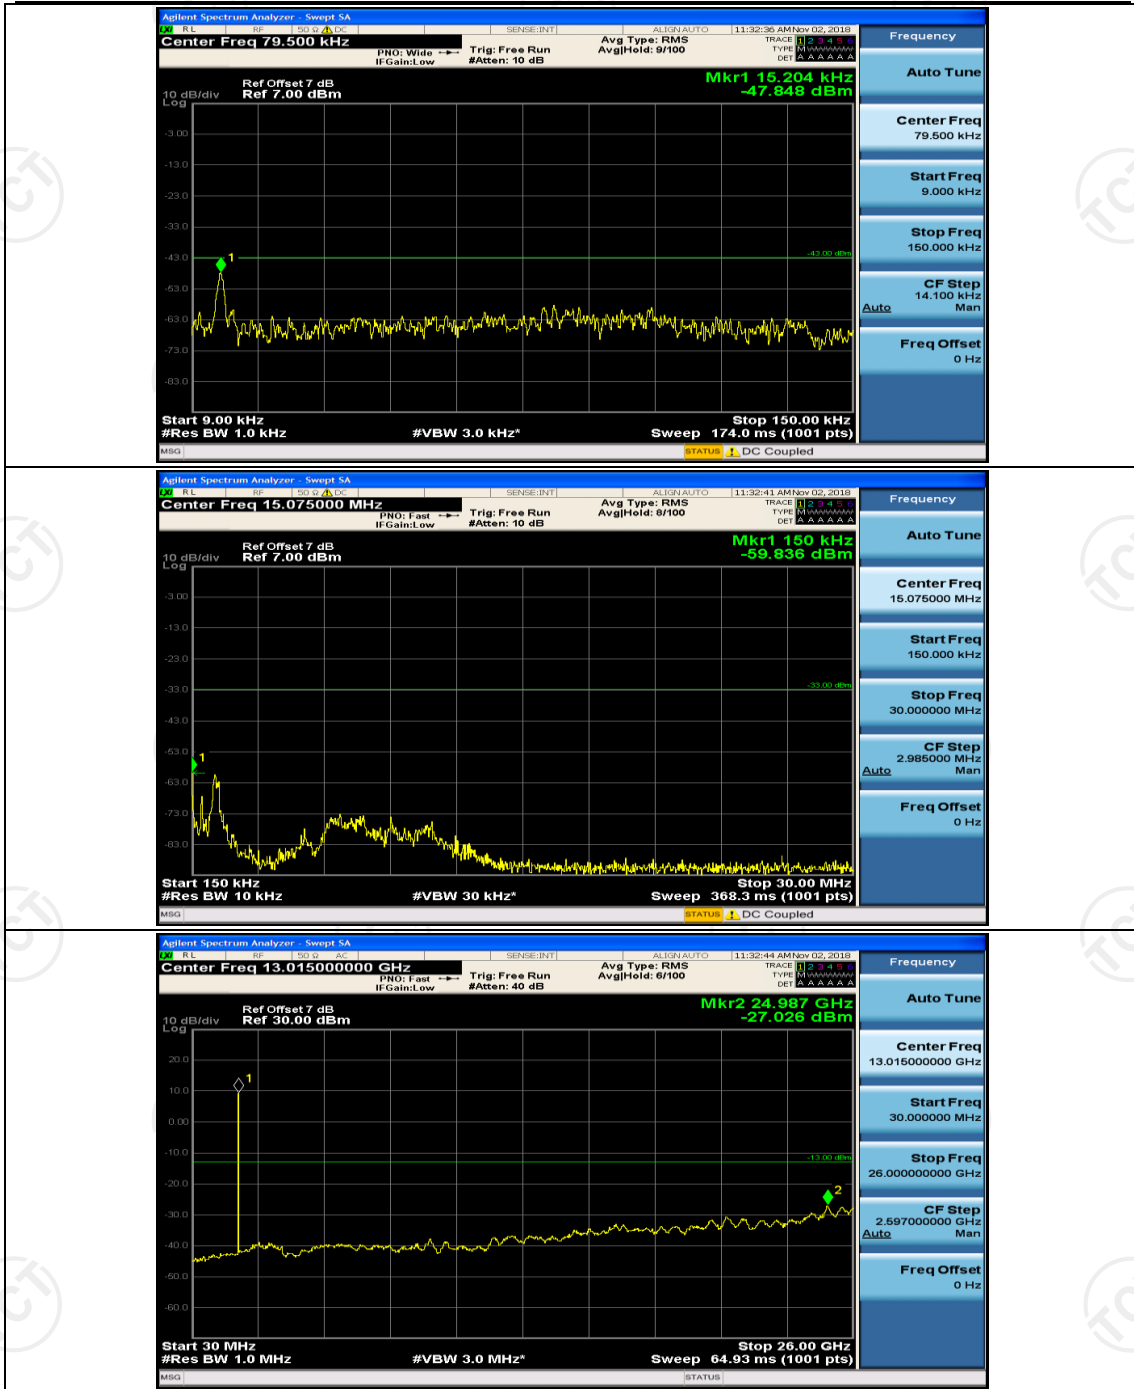

## Channel Bandwidth: 3 MHz

(Channel Bandwidth: 3 MHz)\_MCH\_QPSK\_1RB#0

(Channel Bandwidth: 3 MHz)\_MCH\_QPSK\_1RB#7

(Channel Bandwidth: 3 MHz)\_LCH\_16QAM\_1RB#0

(Channel Bandwidth: 3 MHz)\_LCH\_16QAM\_1RB#7

(Channel Bandwidth: 3 MHz)\_MCH\_16QAM\_1RB#0

(Channel Bandwidth: 3 MHz)\_MCH\_16QAM\_1RB#7

(Channel Bandwidth: 3 MHz)\_HCH\_16QAM\_1RB#0

(Channel Bandwidth: 3 MHz)\_HCH\_16QAM\_1RB#7

## Channel Bandwidth: 5 MHz

(Channel Bandwidth: 5 MHz)\_MCH\_QPSK\_1RB#0

(Channel Bandwidth: 5 MHz)\_MCH\_QPSK\_1RB#12

(Channel Bandwidth: 5 MHz)\_HCH\_QPSK\_1RB#0

(Channel Bandwidth: 5 MHz)\_HCH\_QPSK\_1RB#12