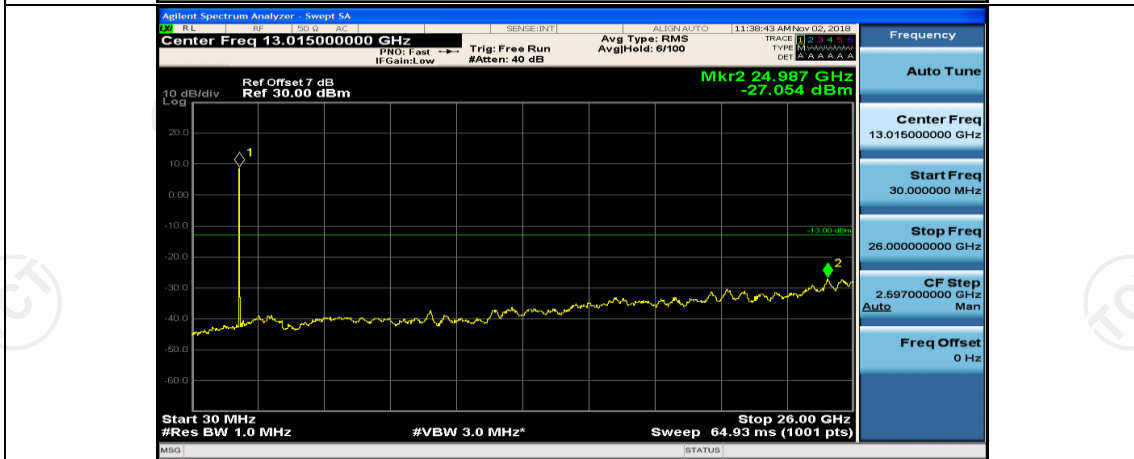

## Channel Bandwidth: 5 MHz

(Channel Bandwidth: 5 MHz)\_MCH\_QPSK\_1RB#0

(Channel Bandwidth: 5 MHz)\_MCH\_QPSK\_1RB#12

(Channel Bandwidth: 5 MHz)\_HCH\_QPSK\_1RB#0

(Channel Bandwidth: 5 MHz)\_HCH\_QPSK\_1RB#12

(Channel Bandwidth: 5 MHz)\_LCH\_16QAM\_1RB#0

(Channel Bandwidth: 5 MHz)\_LCH\_16QAM\_1RB#12

(Channel Bandwidth: 5 MHz)\_MCH\_16QAM\_1RB#0

(Channel Bandwidth: 5 MHz)\_MCH\_16QAM\_1RB#12

(Channel Bandwidth: 5 MHz)\_HCH\_16QAM\_1RB#0