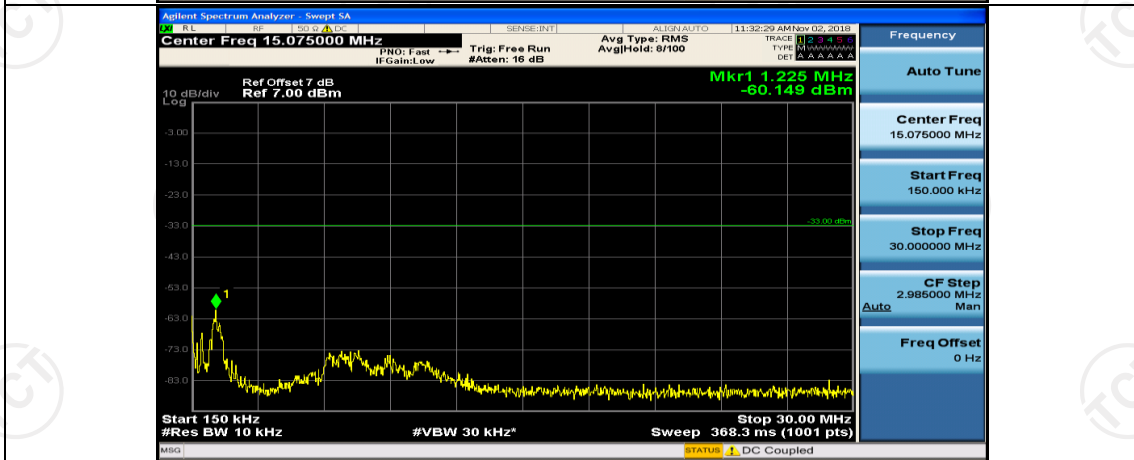

## Channel Bandwidth: 3 MHz

(Channel Bandwidth: 3 MHz)\_MCH\_QPSK\_1RB#0

(Channel Bandwidth: 3 MHz)\_MCH\_QPSK\_1RB#7

(Channel Bandwidth: 3 MHz)\_LCH\_16QAM\_1RB#0

(Channel Bandwidth: 3 MHz)\_LCH\_16QAM\_1RB#7

(Channel Bandwidth: 3 MHz)\_MCH\_16QAM\_1RB#0

(Channel Bandwidth: 3 MHz)\_MCH\_16QAM\_1RB#7

(Channel Bandwidth: 3 MHz)\_HCH\_16QAM\_1RB#0

(Channel Bandwidth: 3 MHz)\_HCH\_16QAM\_1RB#7