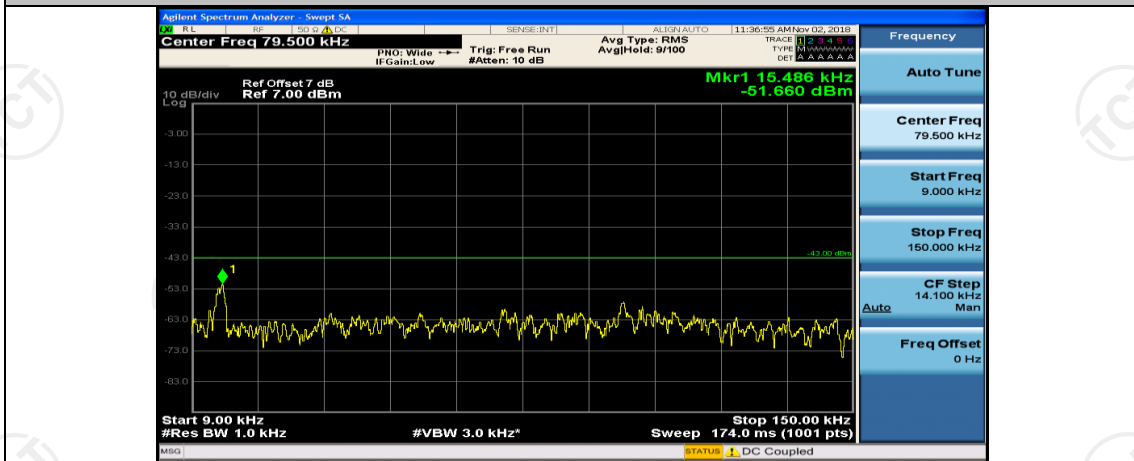

## Channel Bandwidth: 5 MHz

(Channel Bandwidth: 5 MHz)\_MCH\_QPSK\_1RB#0

(Channel Bandwidth: 5 MHz)\_MCH\_QPSK\_1RB#12

(Channel Bandwidth: 5 MHz)\_HCH\_QPSK\_1RB#0

(Channel Bandwidth: 5 MHz)\_HCH\_QPSK\_1RB#12

(Channel Bandwidth: 5 MHz)\_LCH\_16QAM\_1RB#0

(Channel Bandwidth: 5 MHz)\_LCH\_16QAM\_1RB#12

(Channel Bandwidth: 5 MHz)\_MCH\_16QAM\_1RB#0

(Channel Bandwidth: 5 MHz)\_MCH\_16QAM\_1RB#12

(Channel Bandwidth: 5 MHz)\_HCH\_16QAM\_1RB#0