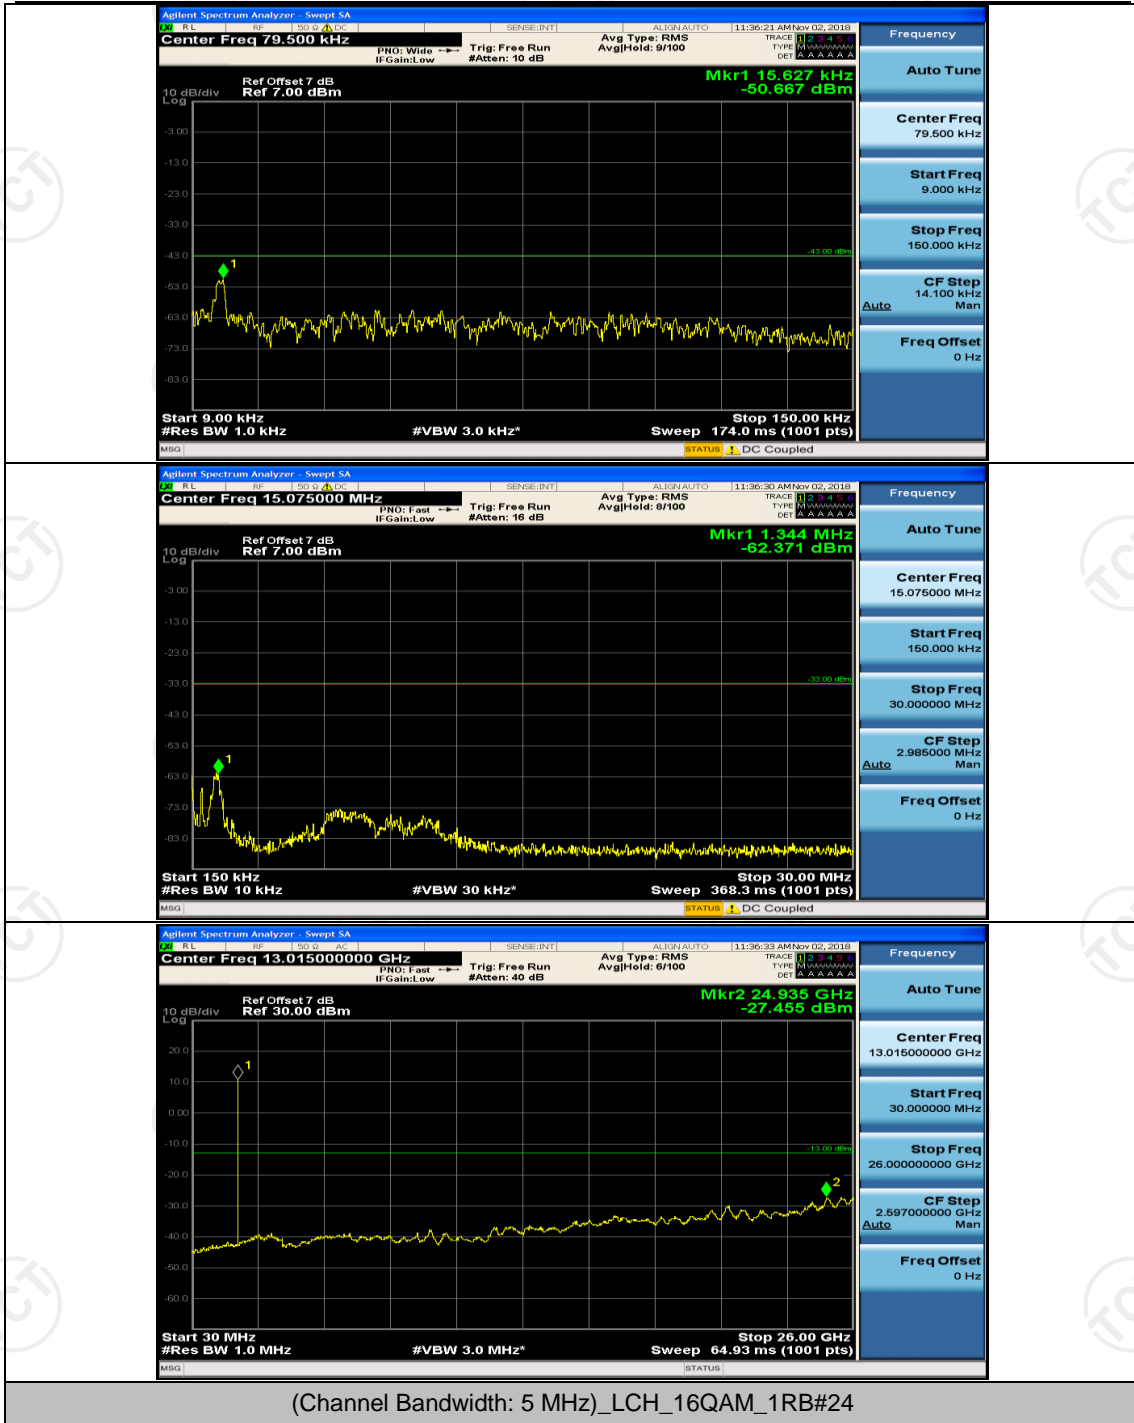

(Channel Bandwidth: 3 MHz)\_MCH\_16QAM\_1RB#0

(Channel Bandwidth: 3 MHz)\_MCH\_16QAM\_1RB#7

(Channel Bandwidth: 3 MHz)\_HCH\_16QAM\_1RB#0

(Channel Bandwidth: 3 MHz)\_HCH\_16QAM\_1RB#7

## Channel Bandwidth: 5 MHz

(Channel Bandwidth: 5 MHz)\_MCH\_QPSK\_1RB#0

(Channel Bandwidth: 5 MHz)\_MCH\_QPSK\_1RB#12

(Channel Bandwidth: 5 MHz)\_HCH\_QPSK\_1RB#0

(Channel Bandwidth: 5 MHz)\_HCH\_QPSK\_1RB#12

(Channel Bandwidth: 5 MHz)\_LCH\_16QAM\_1RB#0

(Channel Bandwidth: 5 MHz)\_LCH\_16QAM\_1RB#12

(Channel Bandwidth: 5 MHz)\_MCH\_16QAM\_1RB#0

(Channel Bandwidth: 5 MHz)\_MCH\_16QAM\_1RB#12

(Channel Bandwidth: 5 MHz)\_HCH\_16QAM\_1RB#0