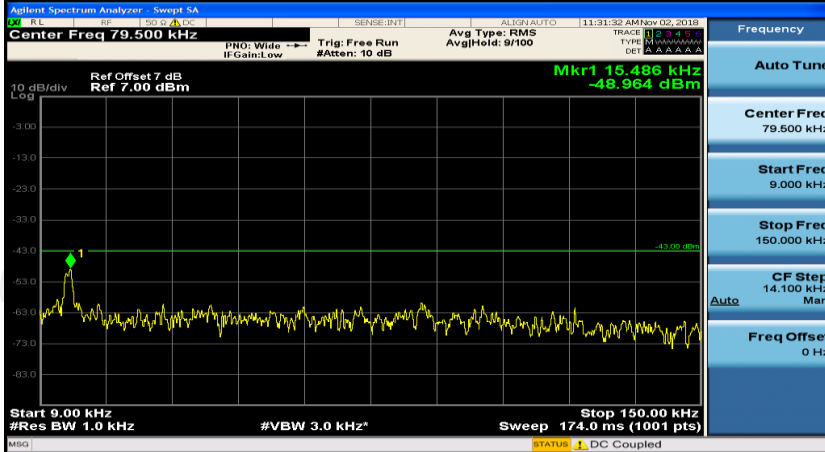

## Channel Bandwidth: 3 MHz

(Channel Bandwidth: 3 MHz)\_MCH\_QPSK\_1RB#0

(Channel Bandwidth: 3 MHz)\_MCH\_QPSK\_1RB#7

(Channel Bandwidth: 3 MHz)\_LCH\_16QAM\_1RB#0

(Channel Bandwidth: 3 MHz)\_LCH\_16QAM\_1RB#7

(Channel Bandwidth: 3 MHz)\_MCH\_16QAM\_1RB#0

(Channel Bandwidth: 3 MHz)\_MCH\_16QAM\_1RB#7

(Channel Bandwidth: 3 MHz)\_HCH\_16QAM\_1RB#0

(Channel Bandwidth: 3 MHz)\_HCH\_16QAM\_1RB#7