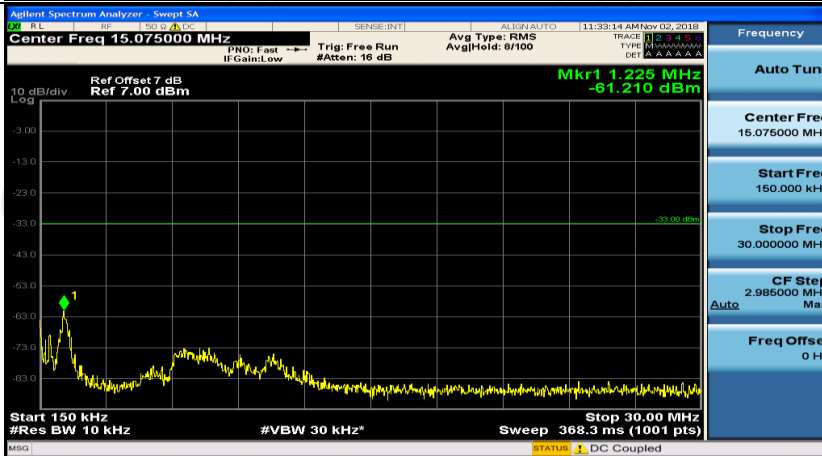

## Channel Bandwidth: 3 MHz

(Channel Bandwidth: 3 MHz)\_MCH\_QPSK\_1RB#0

(Channel Bandwidth: 3 MHz)\_MCH\_QPSK\_1RB#7

(Channel Bandwidth: 3 MHz)\_LCH\_16QAM\_1RB#0

(Channel Bandwidth: 3 MHz)\_LCH\_16QAM\_1RB#7

(Channel Bandwidth: 3 MHz)\_MCH\_16QAM\_1RB#0

(Channel Bandwidth: 3 MHz)\_MCH\_16QAM\_1RB#7

(Channel Bandwidth: 3 MHz)\_HCH\_16QAM\_1RB#0

(Channel Bandwidth: 3 MHz)\_HCH\_16QAM\_1RB#7