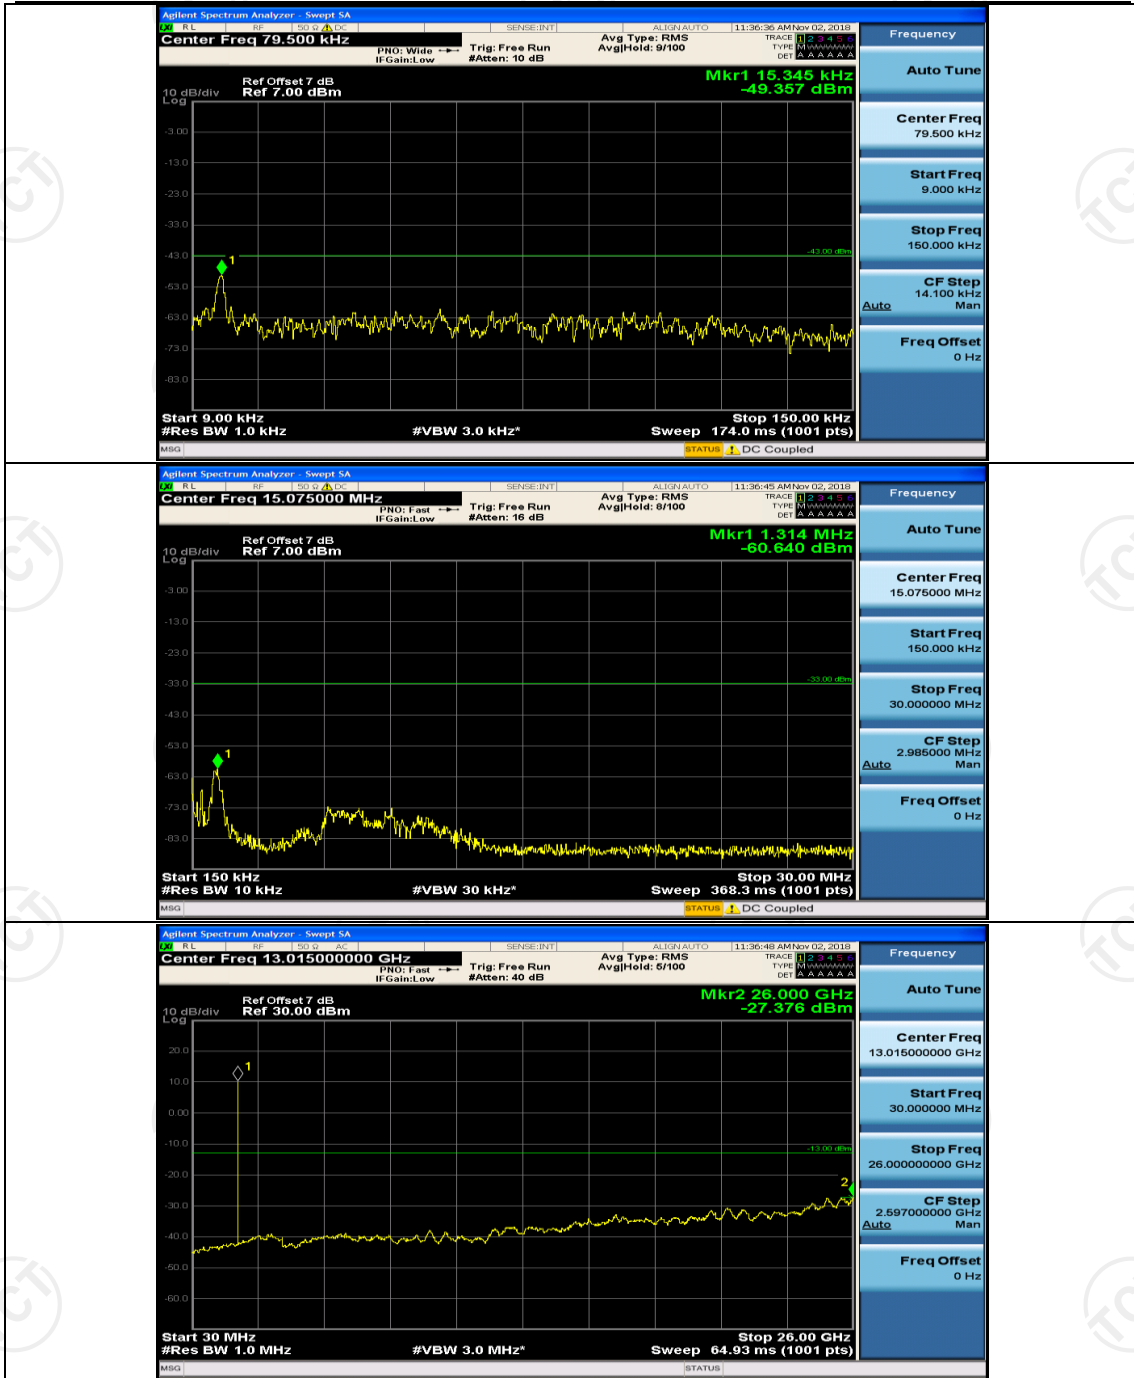

(Channel Bandwidth: 3 MHz)\_MCH\_16QAM\_1RB#0

(Channel Bandwidth: 3 MHz)\_MCH\_16QAM\_1RB#7

(Channel Bandwidth: 3 MHz)\_HCH\_16QAM\_1RB#0

(Channel Bandwidth: 3 MHz)\_HCH\_16QAM\_1RB#7

## Channel Bandwidth: 5 MHz

(Channel Bandwidth: 5 MHz)\_MCH\_QPSK\_1RB#0

(Channel Bandwidth: 5 MHz)\_MCH\_QPSK\_1RB#12

(Channel Bandwidth: 5 MHz)\_HCH\_QPSK\_1RB#0

(Channel Bandwidth: 5 MHz)\_HCH\_QPSK\_1RB#12

(Channel Bandwidth: 5 MHz)\_LCH\_16QAM\_1RB#0

(Channel Bandwidth: 5 MHz)\_LCH\_16QAM\_1RB#12

(Channel Bandwidth: 5 MHz)\_MCH\_16QAM\_1RB#0

(Channel Bandwidth: 5 MHz)\_MCH\_16QAM\_1RB#12

(Channel Bandwidth: 5 MHz)\_HCH\_16QAM\_1RB#0