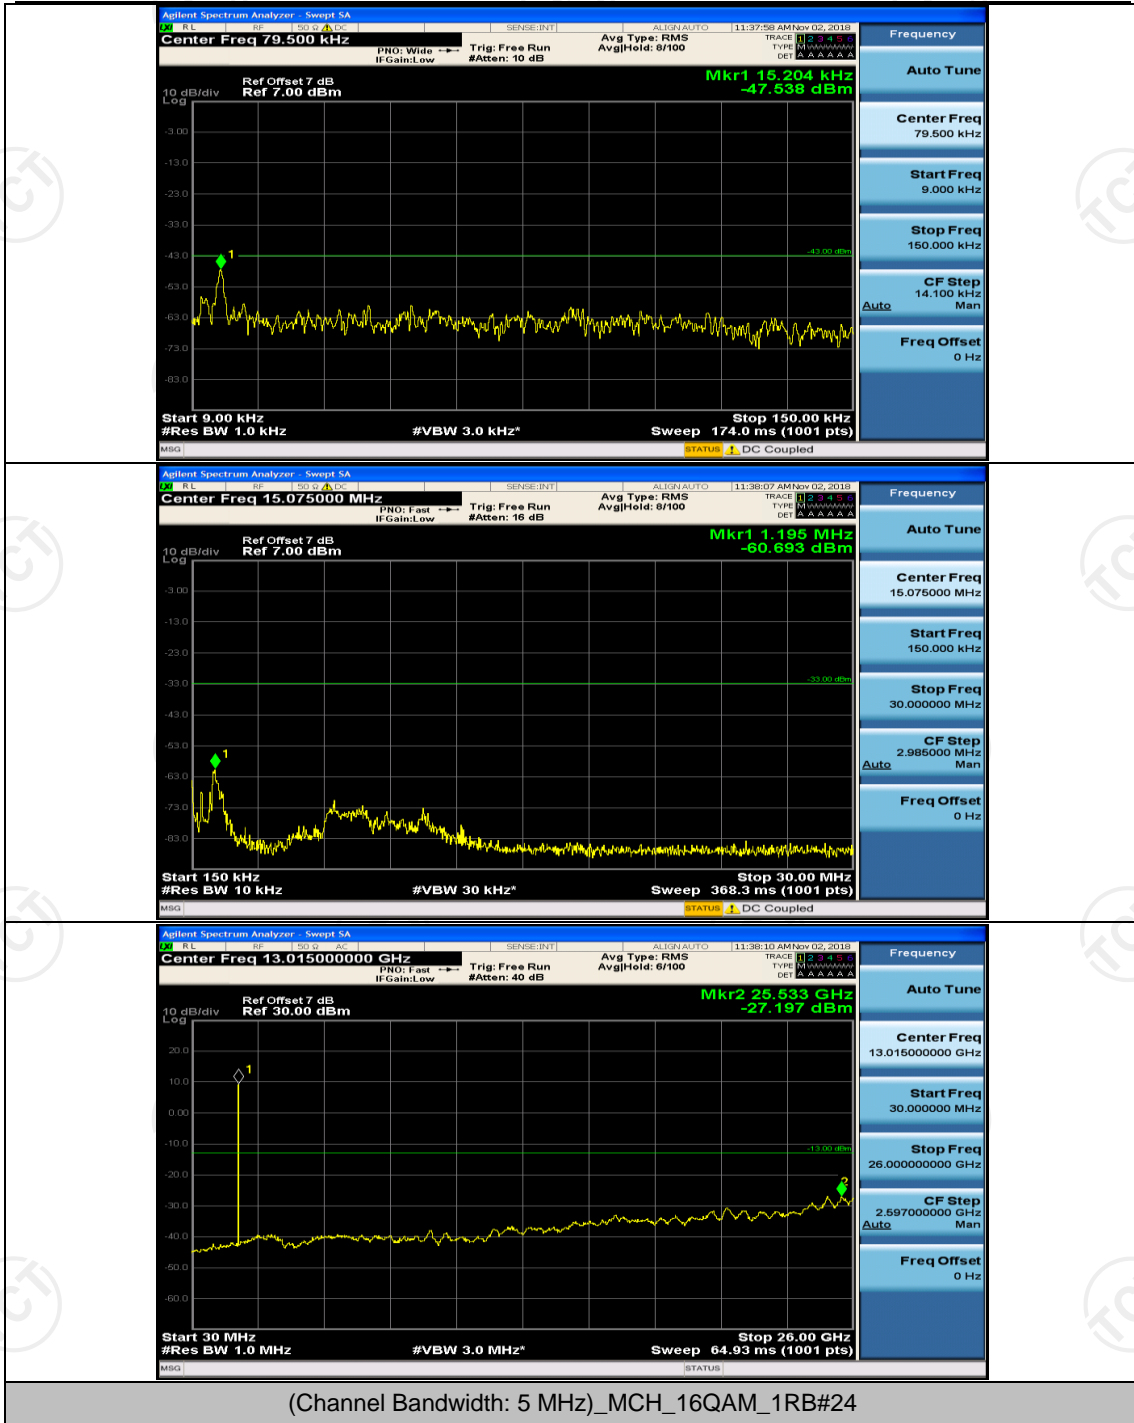

## Channel Bandwidth: 5 MHz

(Channel Bandwidth: 5 MHz)\_MCH\_QPSK\_1RB#0

(Channel Bandwidth: 5 MHz)\_MCH\_QPSK\_1RB#12

(Channel Bandwidth: 5 MHz)\_HCH\_QPSK\_1RB#0

(Channel Bandwidth: 5 MHz)\_HCH\_QPSK\_1RB#12

(Channel Bandwidth: 5 MHz)\_LCH\_16QAM\_1RB#0

(Channel Bandwidth: 5 MHz)\_LCH\_16QAM\_1RB#12

(Channel Bandwidth: 5 MHz)\_MCH\_16QAM\_1RB#0

(Channel Bandwidth: 5 MHz)\_MCH\_16QAM\_1RB#12

(Channel Bandwidth: 5 MHz)\_HCH\_16QAM\_1RB#0

(Channel Bandwidth: 5 MHz)\_HCH\_16QAM\_1RB#12

(Channel Bandwidth: 5 MHz)\_HCH\_16QAM\_1RB#24

## Channel Bandwidth: 10 MHz