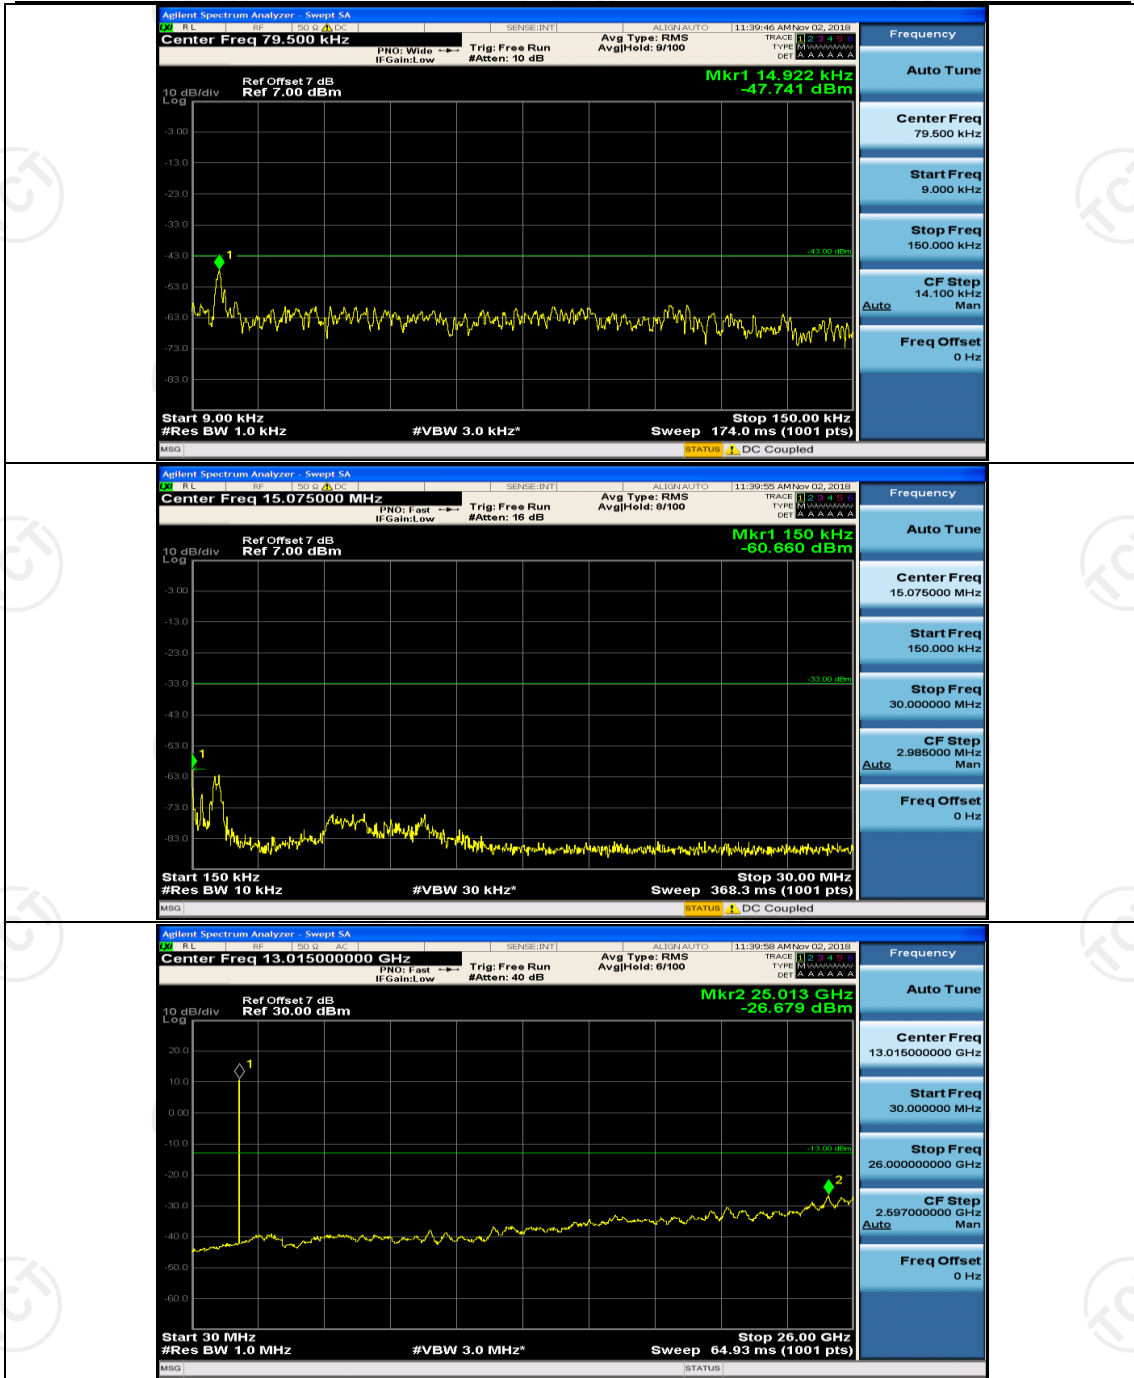

## Channel Bandwidth: 5 MHz

(Channel Bandwidth: 5 MHz)\_MCH\_QPSK\_1RB#0

(Channel Bandwidth: 5 MHz)\_MCH\_QPSK\_1RB#12

(Channel Bandwidth: 5 MHz)\_HCH\_QPSK\_1RB#0

(Channel Bandwidth: 5 MHz)\_HCH\_QPSK\_1RB#12

(Channel Bandwidth: 5 MHz)\_LCH\_16QAM\_1RB#0

(Channel Bandwidth: 5 MHz)\_LCH\_16QAM\_1RB#12

(Channel Bandwidth: 5 MHz)\_MCH\_16QAM\_1RB#0

(Channel Bandwidth: 5 MHz)\_MCH\_16QAM\_1RB#12

(Channel Bandwidth: 5 MHz)\_HCH\_16QAM\_1RB#0

(Channel Bandwidth: 5 MHz)\_HCH\_16QAM\_1RB#12

(Channel Bandwidth: 5 MHz)\_HCH\_16QAM\_1RB#24

## Channel Bandwidth: 10 MHz