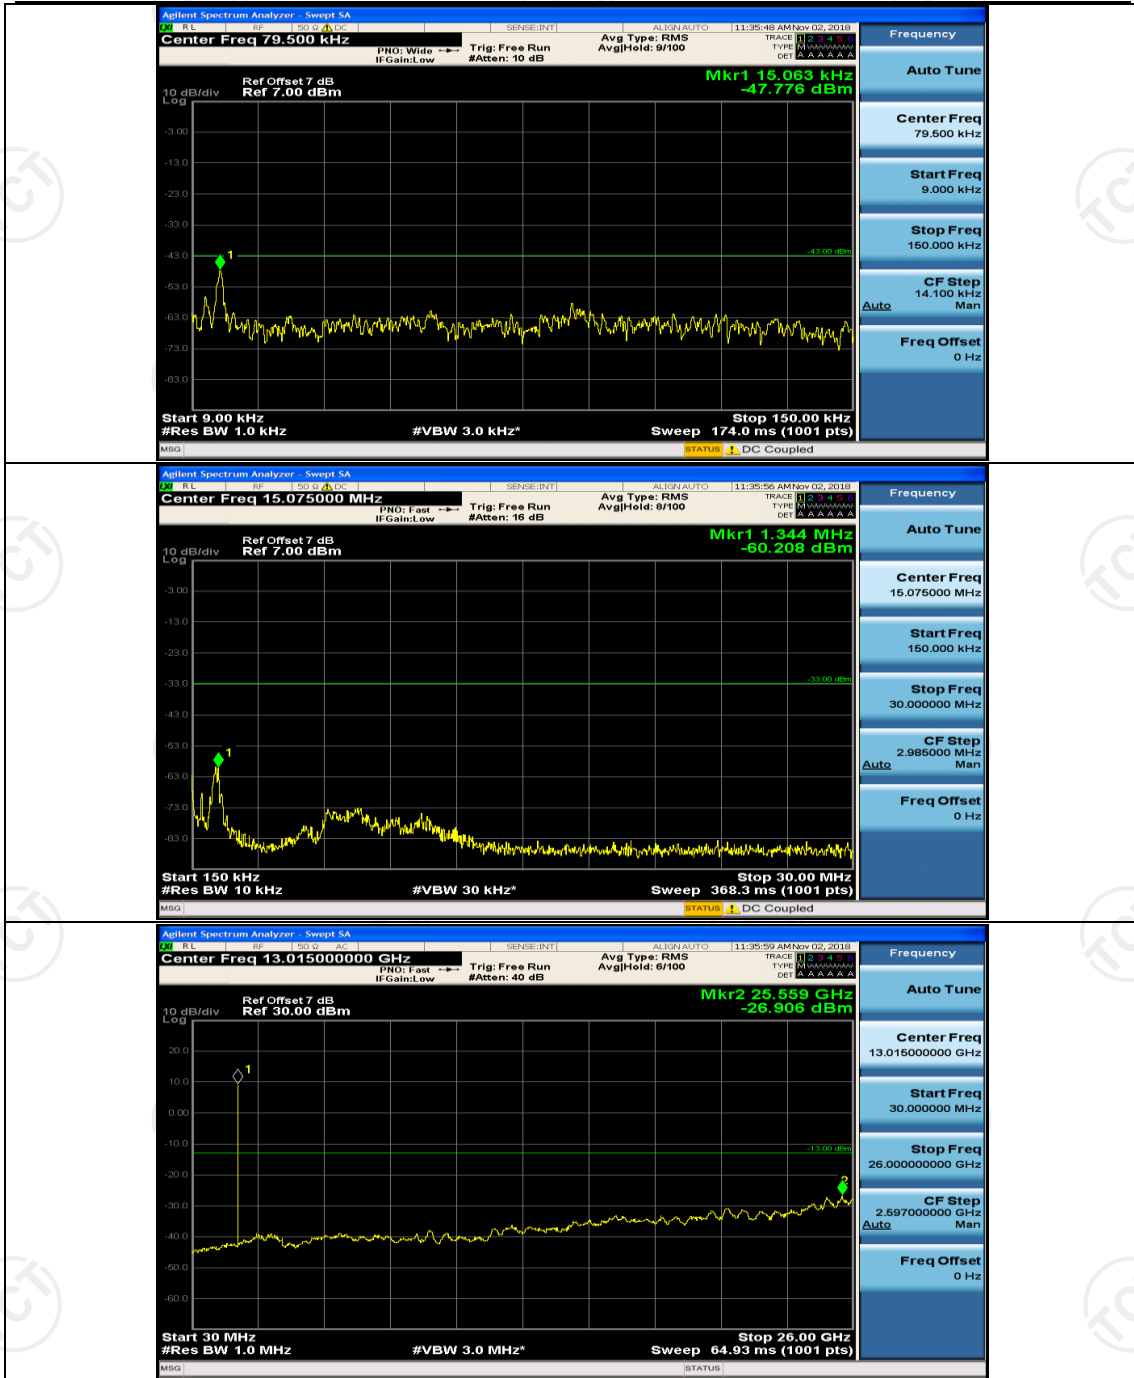

## Channel Bandwidth: 3 MHz

(Channel Bandwidth: 3 MHz)\_MCH\_QPSK\_1RB#0

(Channel Bandwidth: 3 MHz)\_MCH\_QPSK\_1RB#7

(Channel Bandwidth: 3 MHz)\_LCH\_16QAM\_1RB#0

(Channel Bandwidth: 3 MHz)\_LCH\_16QAM\_1RB#7

(Channel Bandwidth: 3 MHz)\_MCH\_16QAM\_1RB#0

(Channel Bandwidth: 3 MHz)\_MCH\_16QAM\_1RB#7

(Channel Bandwidth: 3 MHz)\_HCH\_16QAM\_1RB#0

(Channel Bandwidth: 3 MHz)\_HCH\_16QAM\_1RB#7

## Channel Bandwidth: 5 MHz

(Channel Bandwidth: 5 MHz)\_MCH\_QPSK\_1RB#0

(Channel Bandwidth: 5 MHz)\_MCH\_QPSK\_1RB#12

(Channel Bandwidth: 5 MHz)\_HCH\_QPSK\_1RB#0

(Channel Bandwidth: 5 MHz)\_HCH\_QPSK\_1RB#12

(Channel Bandwidth: 5 MHz)\_LCH\_16QAM\_1RB#0

(Channel Bandwidth: 5 MHz)\_LCH\_16QAM\_1RB#12

(Channel Bandwidth: 5 MHz)\_MCH\_16QAM\_1RB#0

(Channel Bandwidth: 5 MHz)\_MCH\_16QAM\_1RB#12

(Channel Bandwidth: 5 MHz)\_HCH\_16QAM\_1RB#0