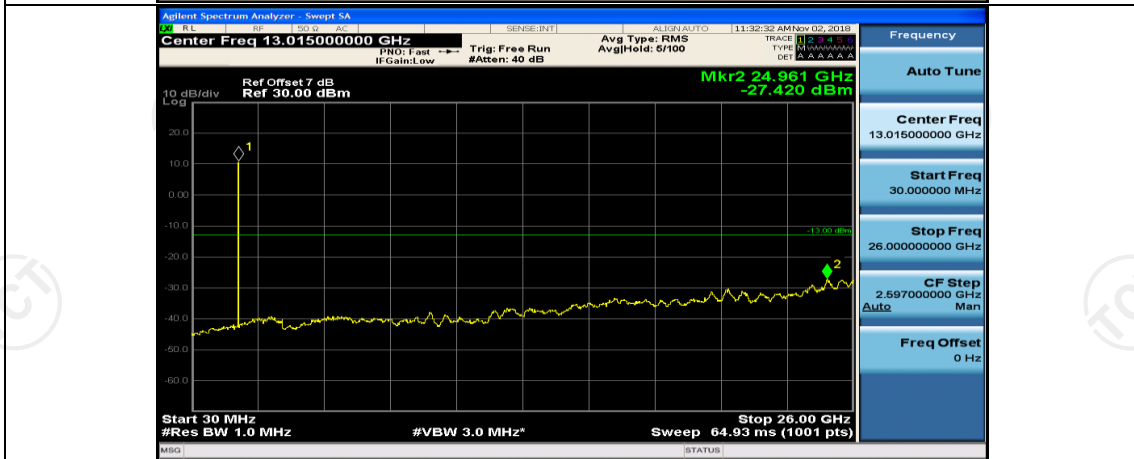

## Channel Bandwidth: 3 MHz

(Channel Bandwidth: 3 MHz)\_MCH\_QPSK\_1RB#0

(Channel Bandwidth: 3 MHz)\_MCH\_QPSK\_1RB#7

(Channel Bandwidth: 3 MHz)\_LCH\_16QAM\_1RB#0

(Channel Bandwidth: 3 MHz)\_LCH\_16QAM\_1RB#7

(Channel Bandwidth: 3 MHz)\_MCH\_16QAM\_1RB#0

(Channel Bandwidth: 3 MHz)\_MCH\_16QAM\_1RB#7

(Channel Bandwidth: 3 MHz)\_HCH\_16QAM\_1RB#0

(Channel Bandwidth: 3 MHz)\_HCH\_16QAM\_1RB#7