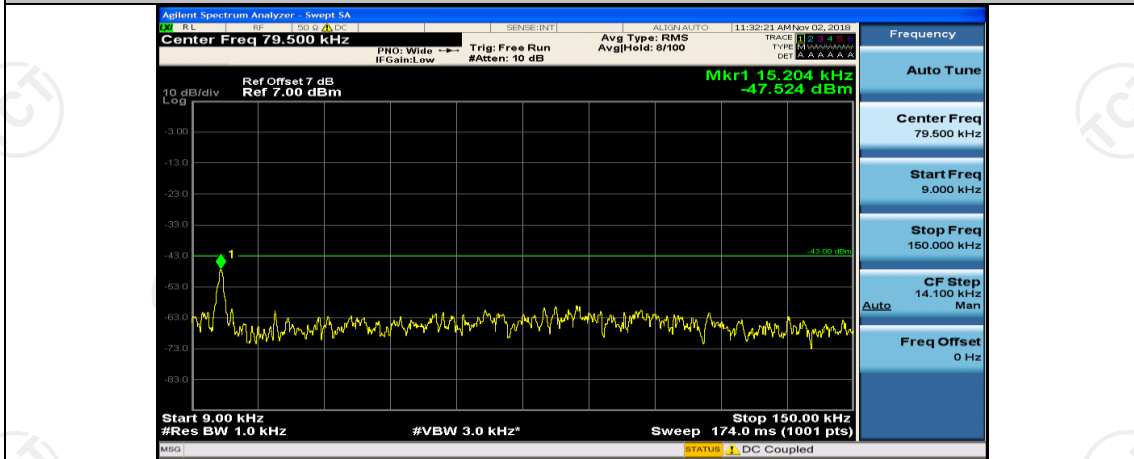

## Channel Bandwidth: 3 MHz

(Channel Bandwidth: 3 MHz)\_MCH\_QPSK\_1RB#0

(Channel Bandwidth: 3 MHz)\_MCH\_QPSK\_1RB#7

(Channel Bandwidth: 3 MHz)\_LCH\_16QAM\_1RB#0

(Channel Bandwidth: 3 MHz)\_LCH\_16QAM\_1RB#7

(Channel Bandwidth: 3 MHz)\_MCH\_16QAM\_1RB#0

(Channel Bandwidth: 3 MHz)\_MCH\_16QAM\_1RB#7

(Channel Bandwidth: 3 MHz)\_HCH\_16QAM\_1RB#0

(Channel Bandwidth: 3 MHz)\_HCH\_16QAM\_1RB#7