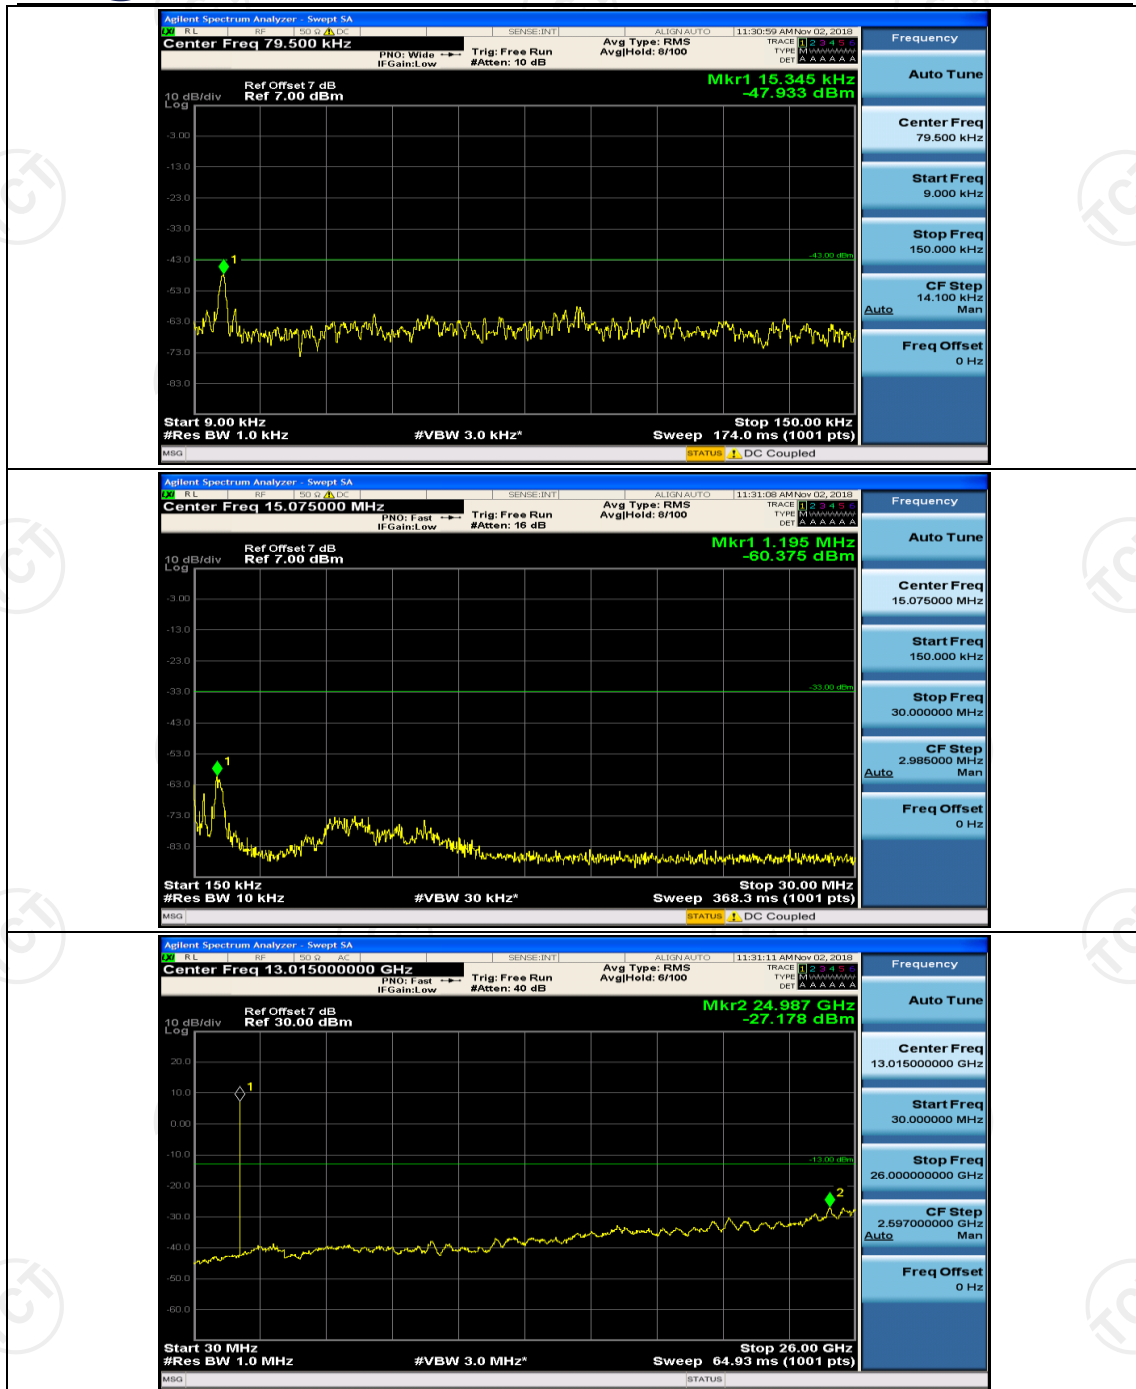

## Channel Bandwidth: 3 MHz

(Channel Bandwidth: 3 MHz)\_MCH\_QPSK\_1RB#0

(Channel Bandwidth: 3 MHz)\_MCH\_QPSK\_1RB#7

(Channel Bandwidth: 3 MHz)\_LCH\_16QAM\_1RB#0

(Channel Bandwidth: 3 MHz)\_LCH\_16QAM\_1RB#7

(Channel Bandwidth: 3 MHz)\_MCH\_16QAM\_1RB#0

(Channel Bandwidth: 3 MHz)\_MCH\_16QAM\_1RB#7

(Channel Bandwidth: 3 MHz)\_HCH\_16QAM\_1RB#0

(Channel Bandwidth: 3 MHz)\_HCH\_16QAM\_1RB#7

## Channel Bandwidth: 5 MHz

(Channel Bandwidth: 5 MHz)\_MCH\_QPSK\_1RB#0

(Channel Bandwidth: 5 MHz)\_MCH\_QPSK\_1RB#12

(Channel Bandwidth: 5 MHz)\_HCH\_QPSK\_1RB#0

(Channel Bandwidth: 5 MHz)\_HCH\_QPSK\_1RB#12