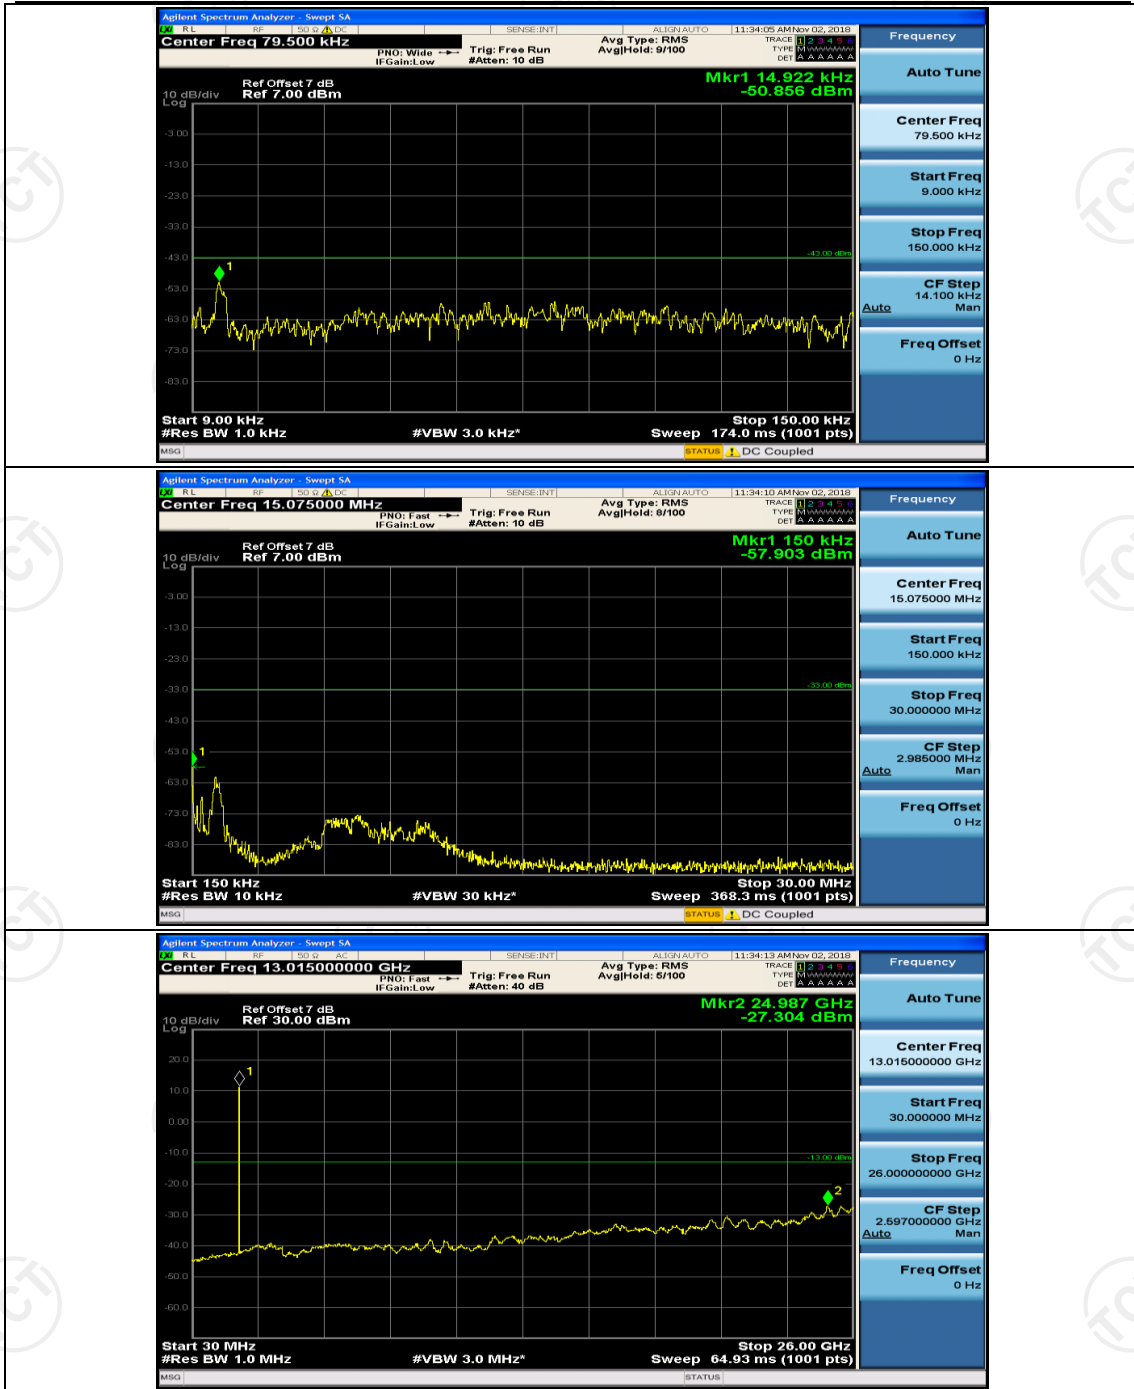

## Channel Bandwidth: 3 MHz

(Channel Bandwidth: 3 MHz)\_MCH\_QPSK\_1RB#0

(Channel Bandwidth: 3 MHz)\_MCH\_QPSK\_1RB#7

(Channel Bandwidth: 3 MHz)\_LCH\_16QAM\_1RB#0

(Channel Bandwidth: 3 MHz)\_LCH\_16QAM\_1RB#7

(Channel Bandwidth: 3 MHz)\_MCH\_16QAM\_1RB#0

(Channel Bandwidth: 3 MHz)\_MCH\_16QAM\_1RB#7

(Channel Bandwidth: 3 MHz)\_HCH\_16QAM\_1RB#0

(Channel Bandwidth: 3 MHz)\_HCH\_16QAM\_1RB#7

## Channel Bandwidth: 5 MHz

(Channel Bandwidth: 5 MHz)\_MCH\_QPSK\_1RB#0

(Channel Bandwidth: 5 MHz)\_MCH\_QPSK\_1RB#12

(Channel Bandwidth: 5 MHz)\_HCH\_QPSK\_1RB#0

(Channel Bandwidth: 5 MHz)\_HCH\_QPSK\_1RB#12