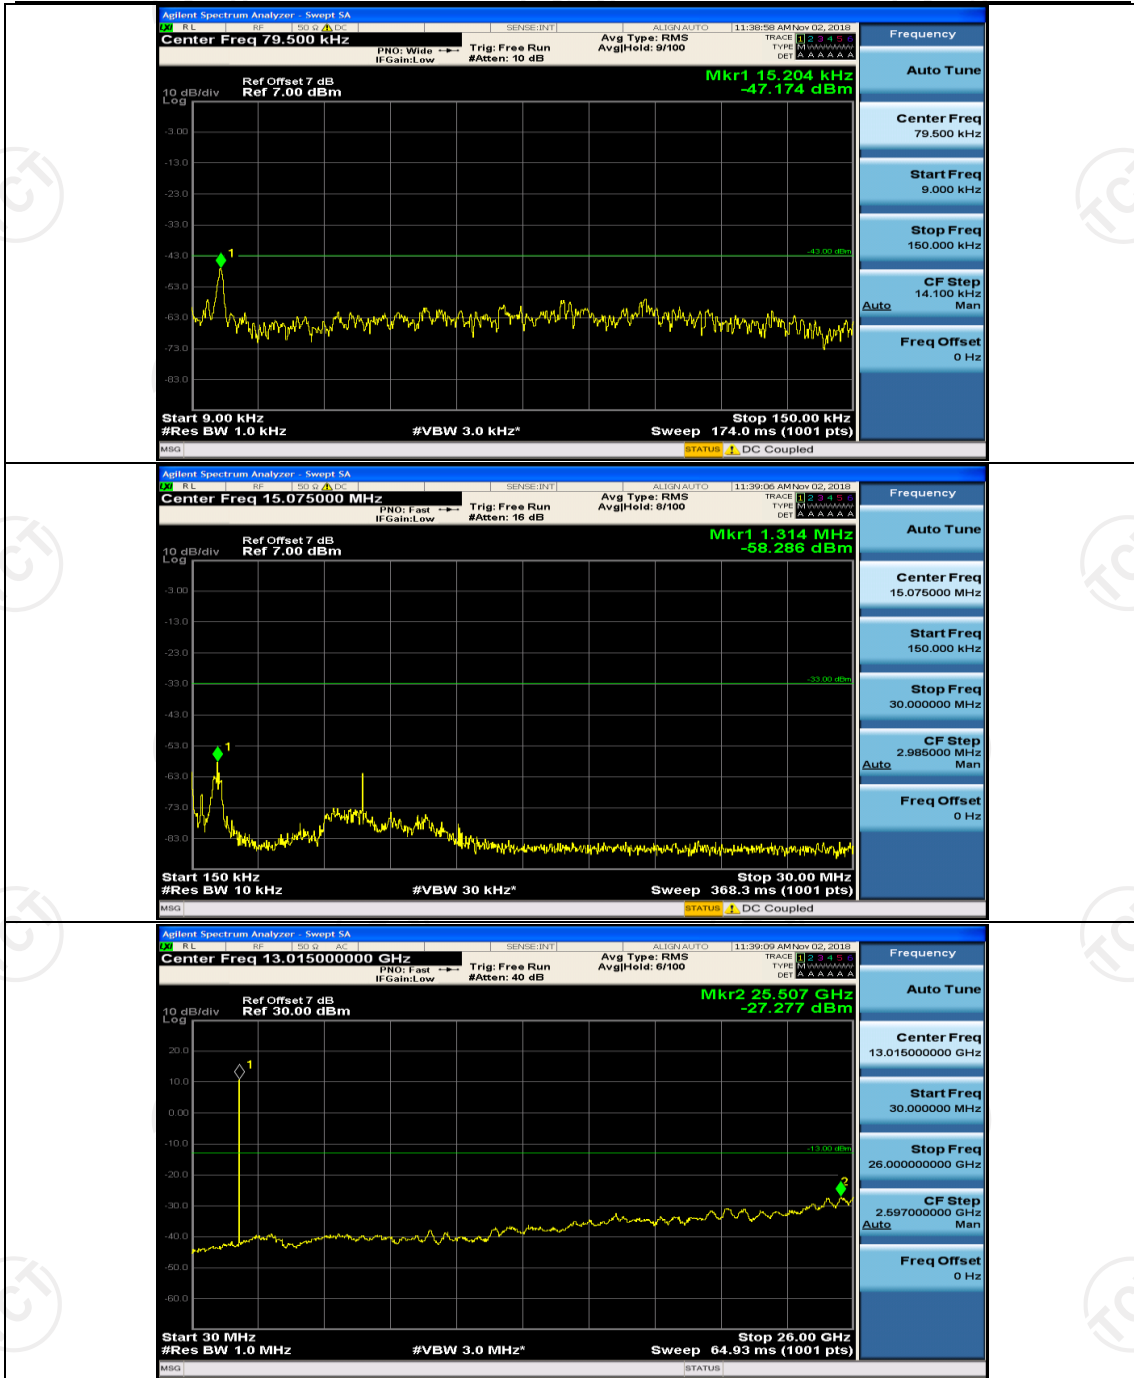

(Channel Bandwidth: 3 MHz)\_MCH\_16QAM\_1RB#0

(Channel Bandwidth: 3 MHz)\_MCH\_16QAM\_1RB#7

(Channel Bandwidth: 3 MHz)\_HCH\_16QAM\_1RB#0

(Channel Bandwidth: 3 MHz)\_HCH\_16QAM\_1RB#7

## Channel Bandwidth: 5 MHz

(Channel Bandwidth: 5 MHz)\_MCH\_QPSK\_1RB#0

(Channel Bandwidth: 5 MHz)\_MCH\_QPSK\_1RB#12

(Channel Bandwidth: 5 MHz)\_HCH\_QPSK\_1RB#0

(Channel Bandwidth: 5 MHz)\_HCH\_QPSK\_1RB#12

(Channel Bandwidth: 5 MHz)\_LCH\_16QAM\_1RB#0

(Channel Bandwidth: 5 MHz)\_LCH\_16QAM\_1RB#12

(Channel Bandwidth: 5 MHz)\_MCH\_16QAM\_1RB#0

(Channel Bandwidth: 5 MHz)\_MCH\_16QAM\_1RB#12

(Channel Bandwidth: 5 MHz)\_HCH\_16QAM\_1RB#0