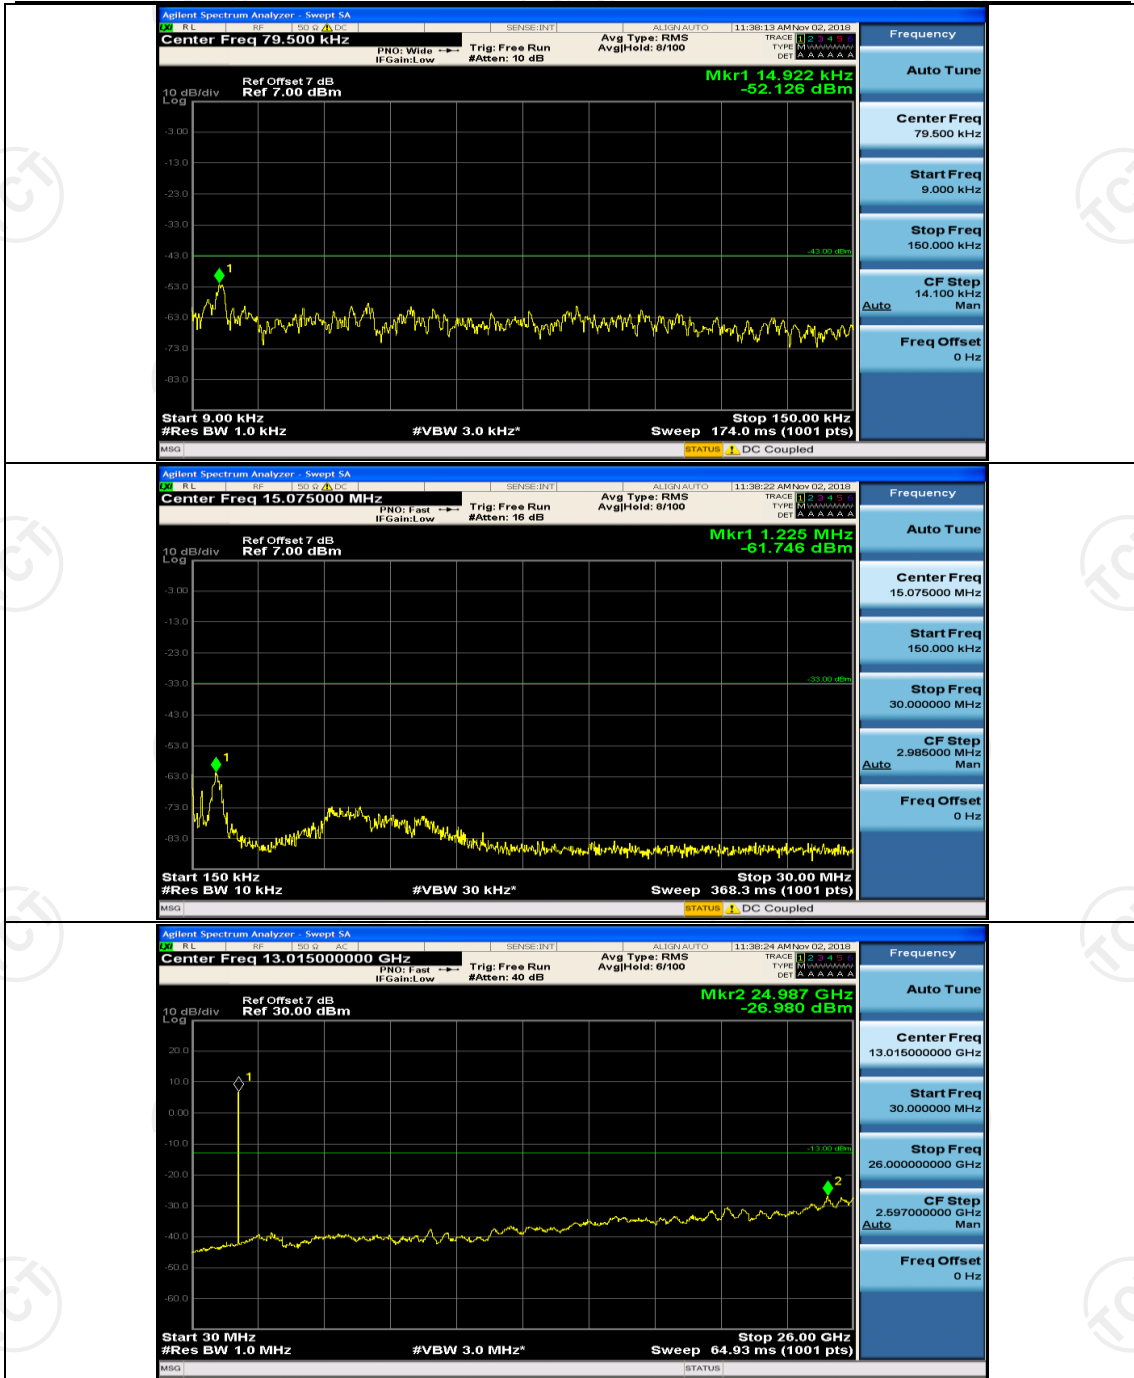

## Channel Bandwidth: 5 MHz

(Channel Bandwidth: 5 MHz)\_MCH\_QPSK\_1RB#0

(Channel Bandwidth: 5 MHz)\_MCH\_QPSK\_1RB#12

(Channel Bandwidth: 5 MHz)\_HCH\_QPSK\_1RB#0

(Channel Bandwidth: 5 MHz)\_HCH\_QPSK\_1RB#12

(Channel Bandwidth: 5 MHz)\_LCH\_16QAM\_1RB#0

(Channel Bandwidth: 5 MHz)\_LCH\_16QAM\_1RB#12

(Channel Bandwidth: 5 MHz)\_MCH\_16QAM\_1RB#0

(Channel Bandwidth: 5 MHz)\_MCH\_16QAM\_1RB#12

(Channel Bandwidth: 5 MHz)\_HCH\_16QAM\_1RB#0

(Channel Bandwidth: 5 MHz)\_HCH\_16QAM\_1RB#12

(Channel Bandwidth: 5 MHz)\_HCH\_16QAM\_1RB#24

## Channel Bandwidth: 10 MHz