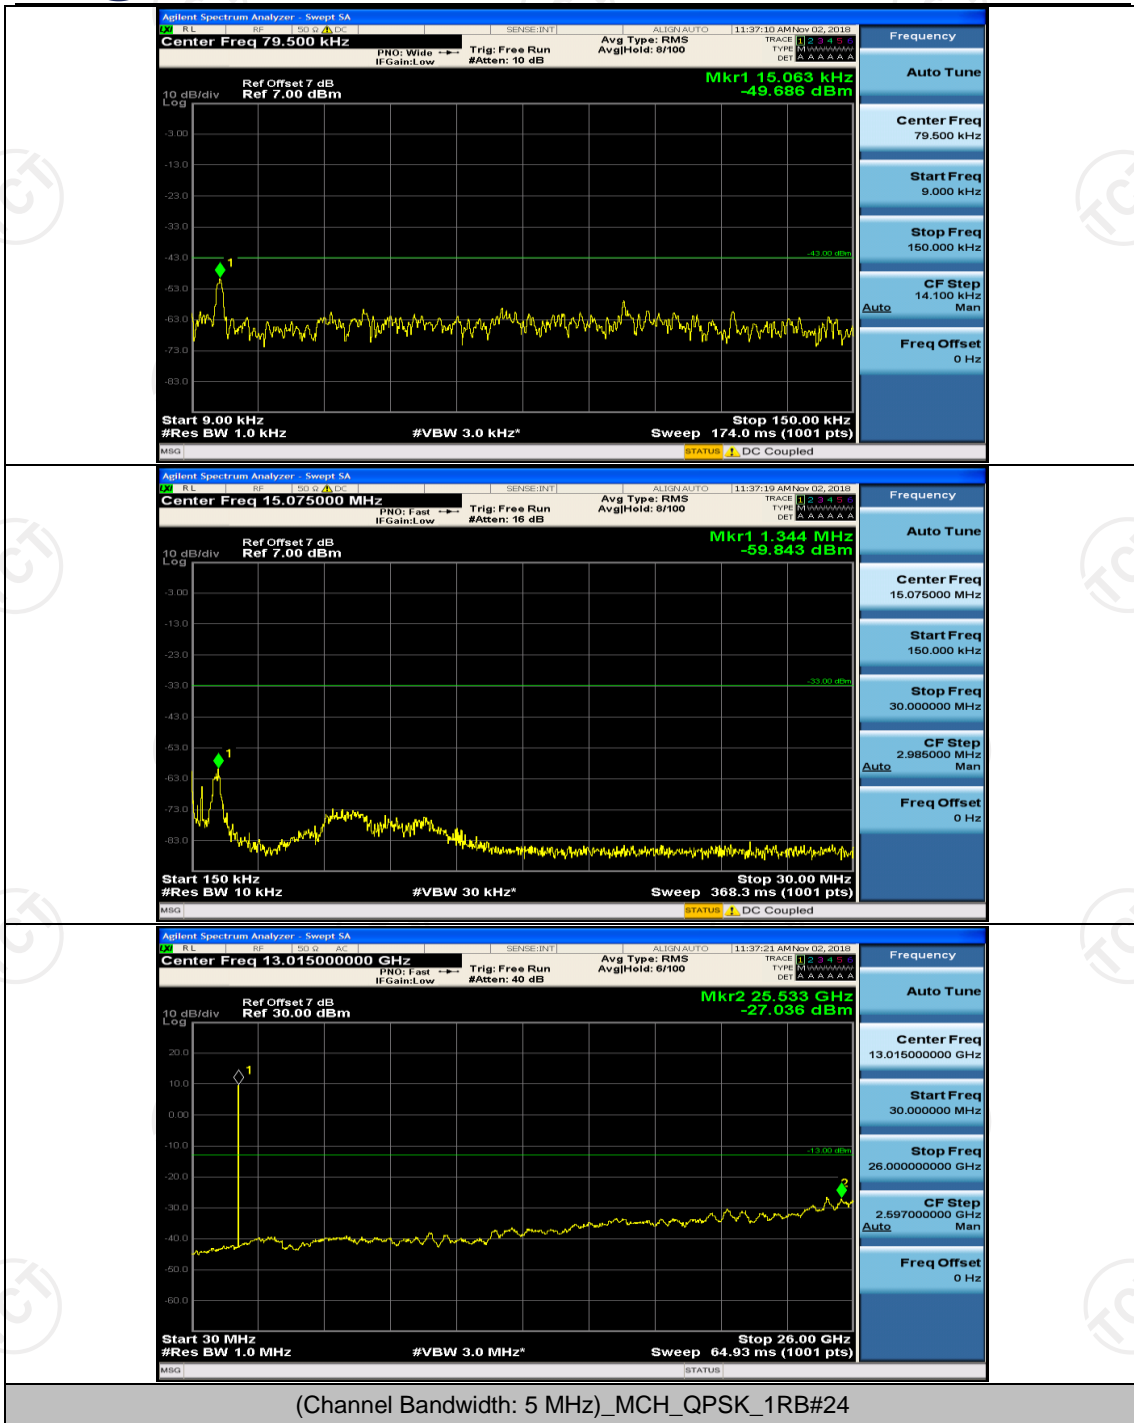

## Channel Bandwidth: 5 MHz

(Channel Bandwidth: 5 MHz)\_MCH\_QPSK\_1RB#0

(Channel Bandwidth: 5 MHz)\_MCH\_QPSK\_1RB#12

(Channel Bandwidth: 5 MHz)\_HCH\_QPSK\_1RB#0

(Channel Bandwidth: 5 MHz)\_HCH\_QPSK\_1RB#12

(Channel Bandwidth: 5 MHz)\_LCH\_16QAM\_1RB#0

(Channel Bandwidth: 5 MHz)\_LCH\_16QAM\_1RB#12

(Channel Bandwidth: 5 MHz)\_MCH\_16QAM\_1RB#0

(Channel Bandwidth: 5 MHz)\_MCH\_16QAM\_1RB#12

(Channel Bandwidth: 5 MHz)\_HCH\_16QAM\_1RB#0