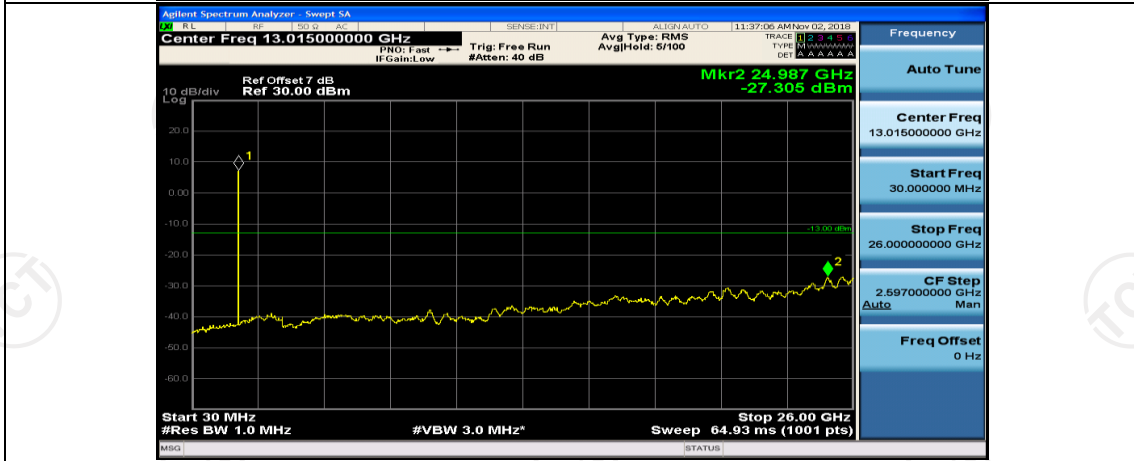

## Channel Bandwidth: 5 MHz

(Channel Bandwidth: 5 MHz)\_MCH\_QPSK\_1RB#0

(Channel Bandwidth: 5 MHz)\_MCH\_QPSK\_1RB#12

(Channel Bandwidth: 5 MHz)\_HCH\_QPSK\_1RB#0

(Channel Bandwidth: 5 MHz)\_HCH\_QPSK\_1RB#12