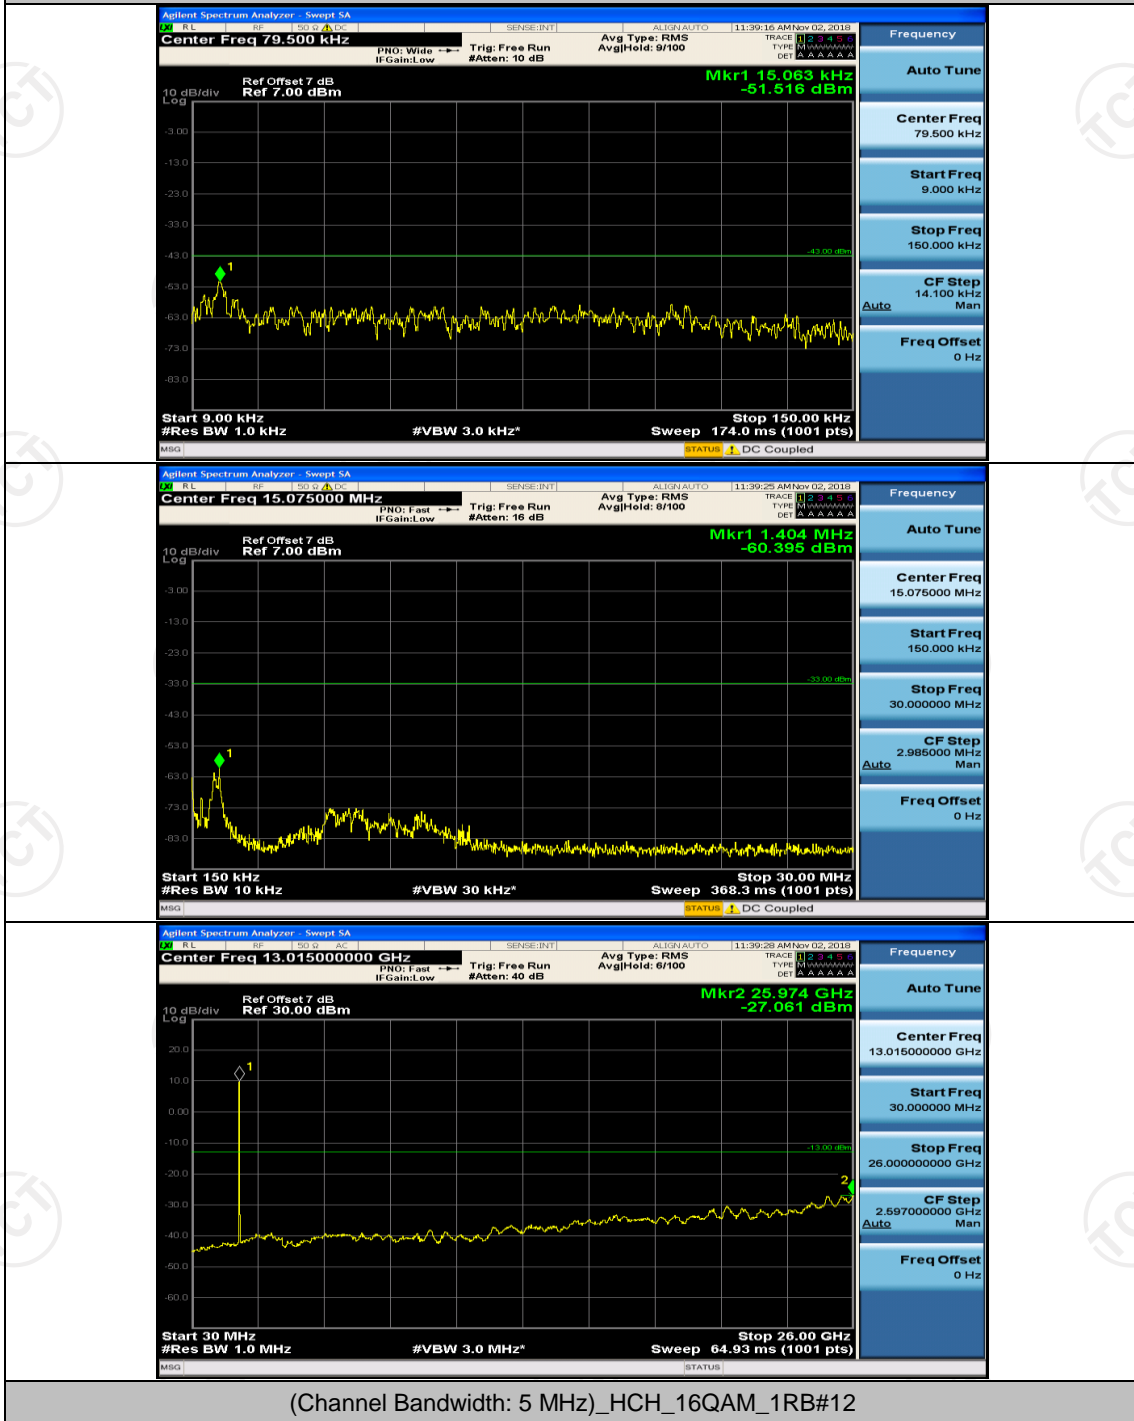

## Channel Bandwidth: 5 MHz

(Channel Bandwidth: 5 MHz)\_MCH\_QPSK\_1RB#0

(Channel Bandwidth: 5 MHz)\_MCH\_QPSK\_1RB#12

(Channel Bandwidth: 5 MHz)\_HCH\_QPSK\_1RB#0

(Channel Bandwidth: 5 MHz)\_HCH\_QPSK\_1RB#12

(Channel Bandwidth: 5 MHz)\_LCH\_16QAM\_1RB#0

(Channel Bandwidth: 5 MHz)\_LCH\_16QAM\_1RB#12

(Channel Bandwidth: 5 MHz)\_MCH\_16QAM\_1RB#0

(Channel Bandwidth: 5 MHz)\_MCH\_16QAM\_1RB#12

(Channel Bandwidth: 5 MHz)\_HCH\_16QAM\_1RB#0

(Channel Bandwidth: 5 MHz)\_HCH\_16QAM\_1RB#12

(Channel Bandwidth: 5 MHz)\_HCH\_16QAM\_1RB#24

## Channel Bandwidth: 10 MHz