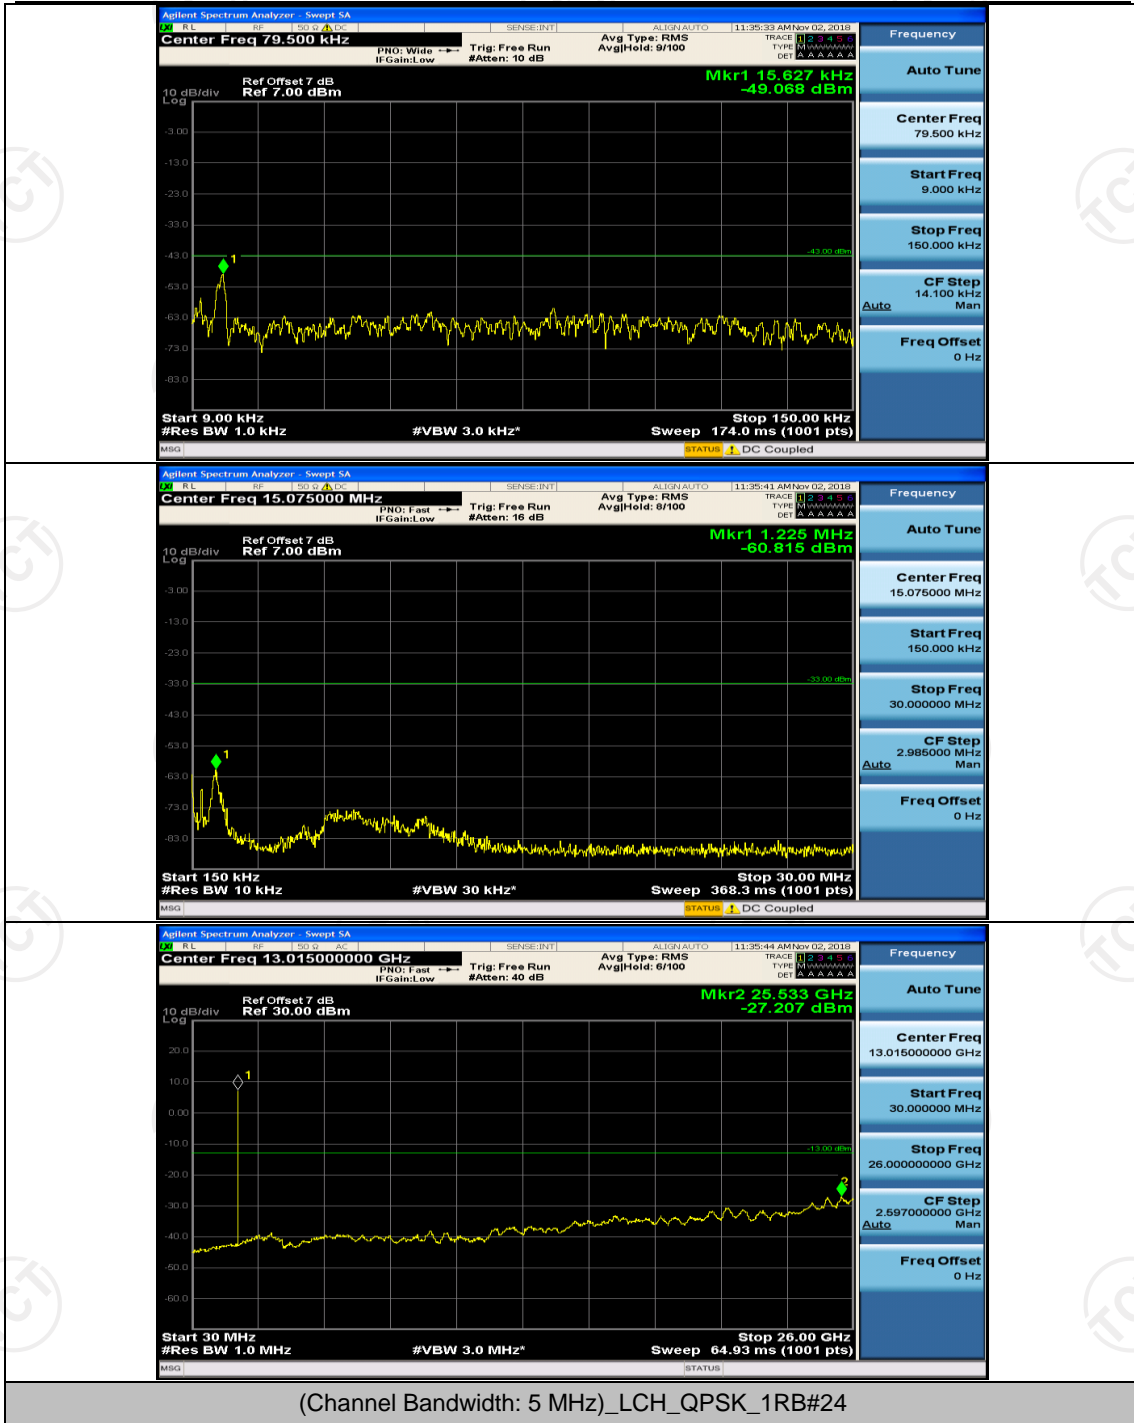

## Channel Bandwidth: 3 MHz

(Channel Bandwidth: 3 MHz)\_MCH\_QPSK\_1RB#0

(Channel Bandwidth: 3 MHz)\_MCH\_QPSK\_1RB#7

(Channel Bandwidth: 3 MHz)\_LCH\_16QAM\_1RB#0

(Channel Bandwidth: 3 MHz)\_LCH\_16QAM\_1RB#7

(Channel Bandwidth: 3 MHz)\_MCH\_16QAM\_1RB#0

(Channel Bandwidth: 3 MHz)\_MCH\_16QAM\_1RB#7

(Channel Bandwidth: 3 MHz)\_HCH\_16QAM\_1RB#0

(Channel Bandwidth: 3 MHz)\_HCH\_16QAM\_1RB#7

## Channel Bandwidth: 5 MHz

(Channel Bandwidth: 5 MHz)\_MCH\_QPSK\_1RB#0

(Channel Bandwidth: 5 MHz)\_MCH\_QPSK\_1RB#12

(Channel Bandwidth: 5 MHz)\_HCH\_QPSK\_1RB#0

(Channel Bandwidth: 5 MHz)\_HCH\_QPSK\_1RB#12