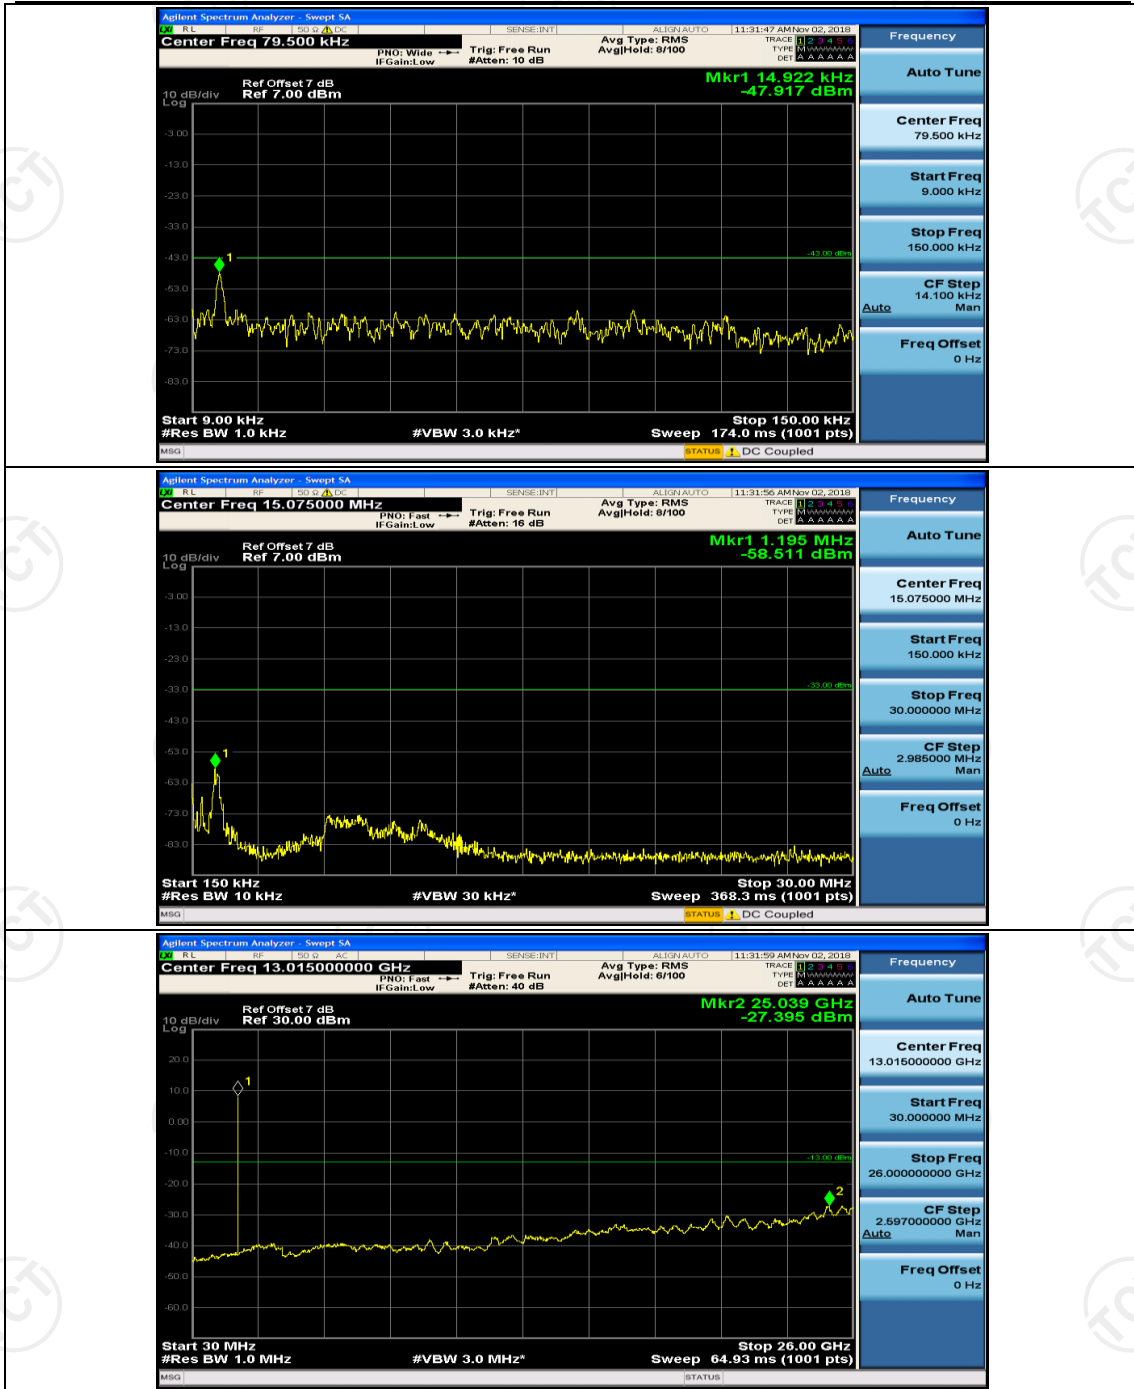

## Channel Bandwidth: 3 MHz

(Channel Bandwidth: 3 MHz)\_MCH\_QPSK\_1RB#0

(Channel Bandwidth: 3 MHz)\_MCH\_QPSK\_1RB#7

(Channel Bandwidth: 3 MHz)\_LCH\_16QAM\_1RB#0

(Channel Bandwidth: 3 MHz)\_LCH\_16QAM\_1RB#7

(Channel Bandwidth: 3 MHz)\_MCH\_16QAM\_1RB#0

(Channel Bandwidth: 3 MHz)\_MCH\_16QAM\_1RB#7

(Channel Bandwidth: 3 MHz)\_HCH\_16QAM\_1RB#0

(Channel Bandwidth: 3 MHz)\_HCH\_16QAM\_1RB#7

## Channel Bandwidth: 5 MHz

(Channel Bandwidth: 5 MHz)\_MCH\_QPSK\_1RB#0

(Channel Bandwidth: 5 MHz)\_MCH\_QPSK\_1RB#12

(Channel Bandwidth: 5 MHz)\_HCH\_QPSK\_1RB#0

(Channel Bandwidth: 5 MHz)\_HCH\_QPSK\_1RB#12