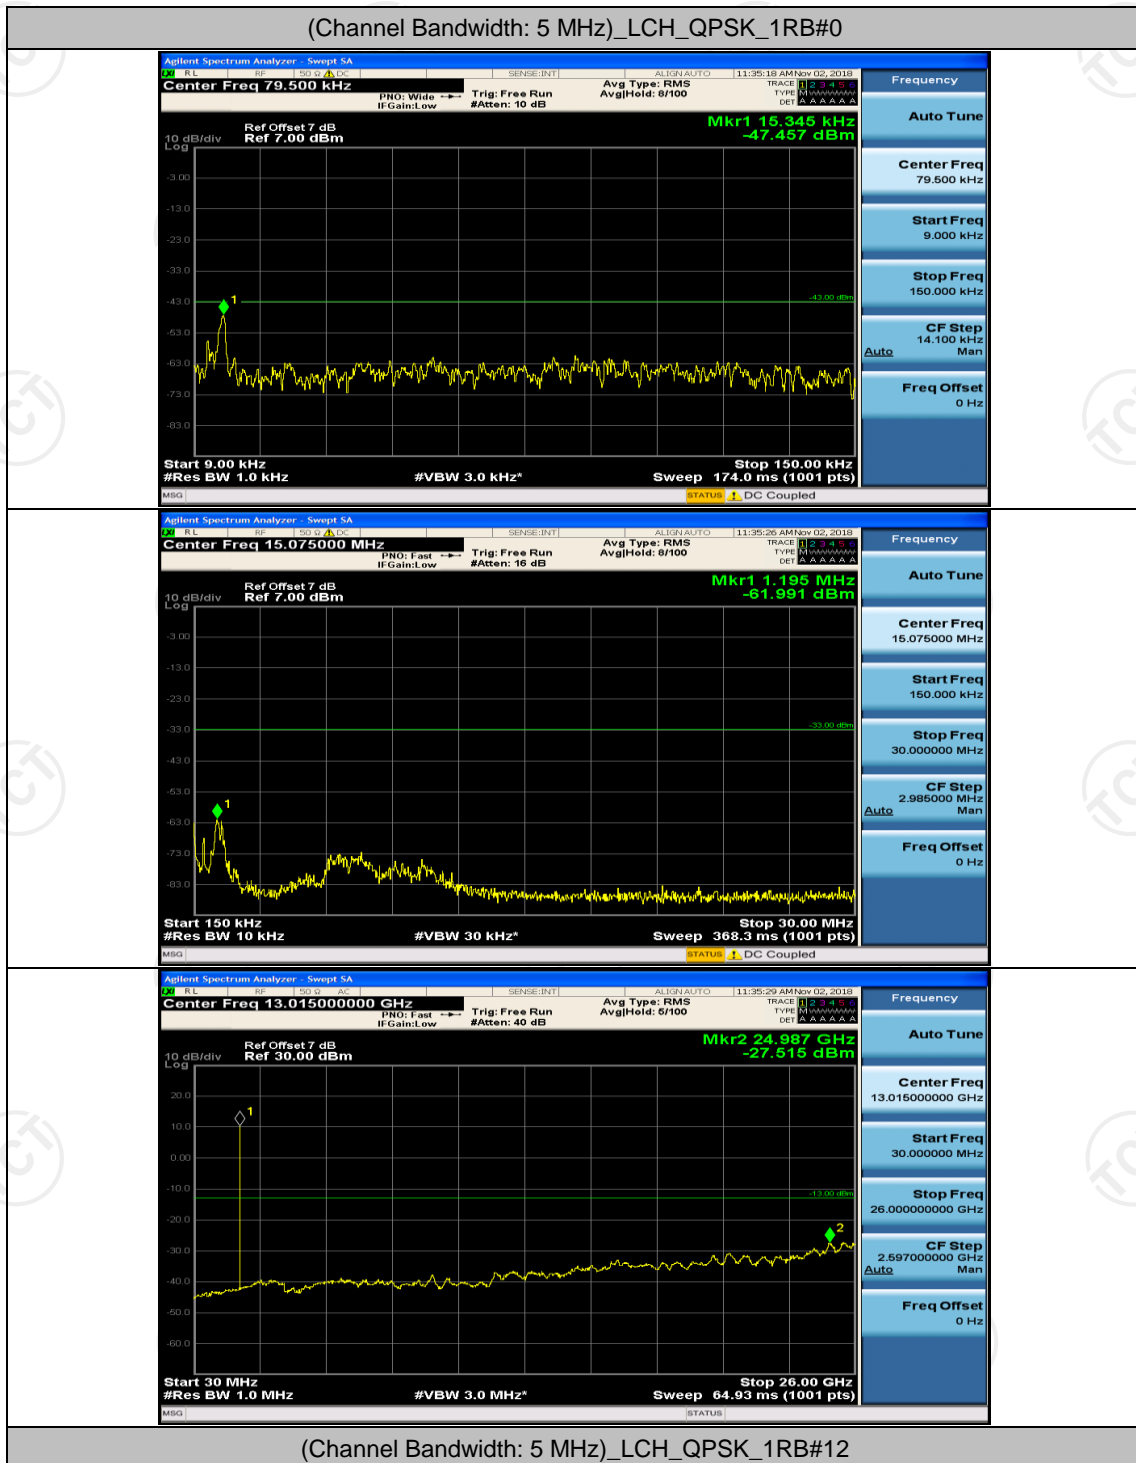

## Channel Bandwidth: 3 MHz

(Channel Bandwidth: 3 MHz)\_MCH\_QPSK\_1RB#0

(Channel Bandwidth: 3 MHz)\_MCH\_QPSK\_1RB#7

(Channel Bandwidth: 3 MHz)\_LCH\_16QAM\_1RB#0

(Channel Bandwidth: 3 MHz)\_LCH\_16QAM\_1RB#7

(Channel Bandwidth: 3 MHz)\_MCH\_16QAM\_1RB#0

(Channel Bandwidth: 3 MHz)\_MCH\_16QAM\_1RB#7

(Channel Bandwidth: 3 MHz)\_HCH\_16QAM\_1RB#0

(Channel Bandwidth: 3 MHz)\_HCH\_16QAM\_1RB#7

## Channel Bandwidth: 5 MHz

(Channel Bandwidth: 5 MHz)\_MCH\_QPSK\_1RB#0

(Channel Bandwidth: 5 MHz)\_MCH\_QPSK\_1RB#12

(Channel Bandwidth: 5 MHz)\_HCH\_QPSK\_1RB#0

(Channel Bandwidth: 5 MHz)\_HCH\_QPSK\_1RB#12