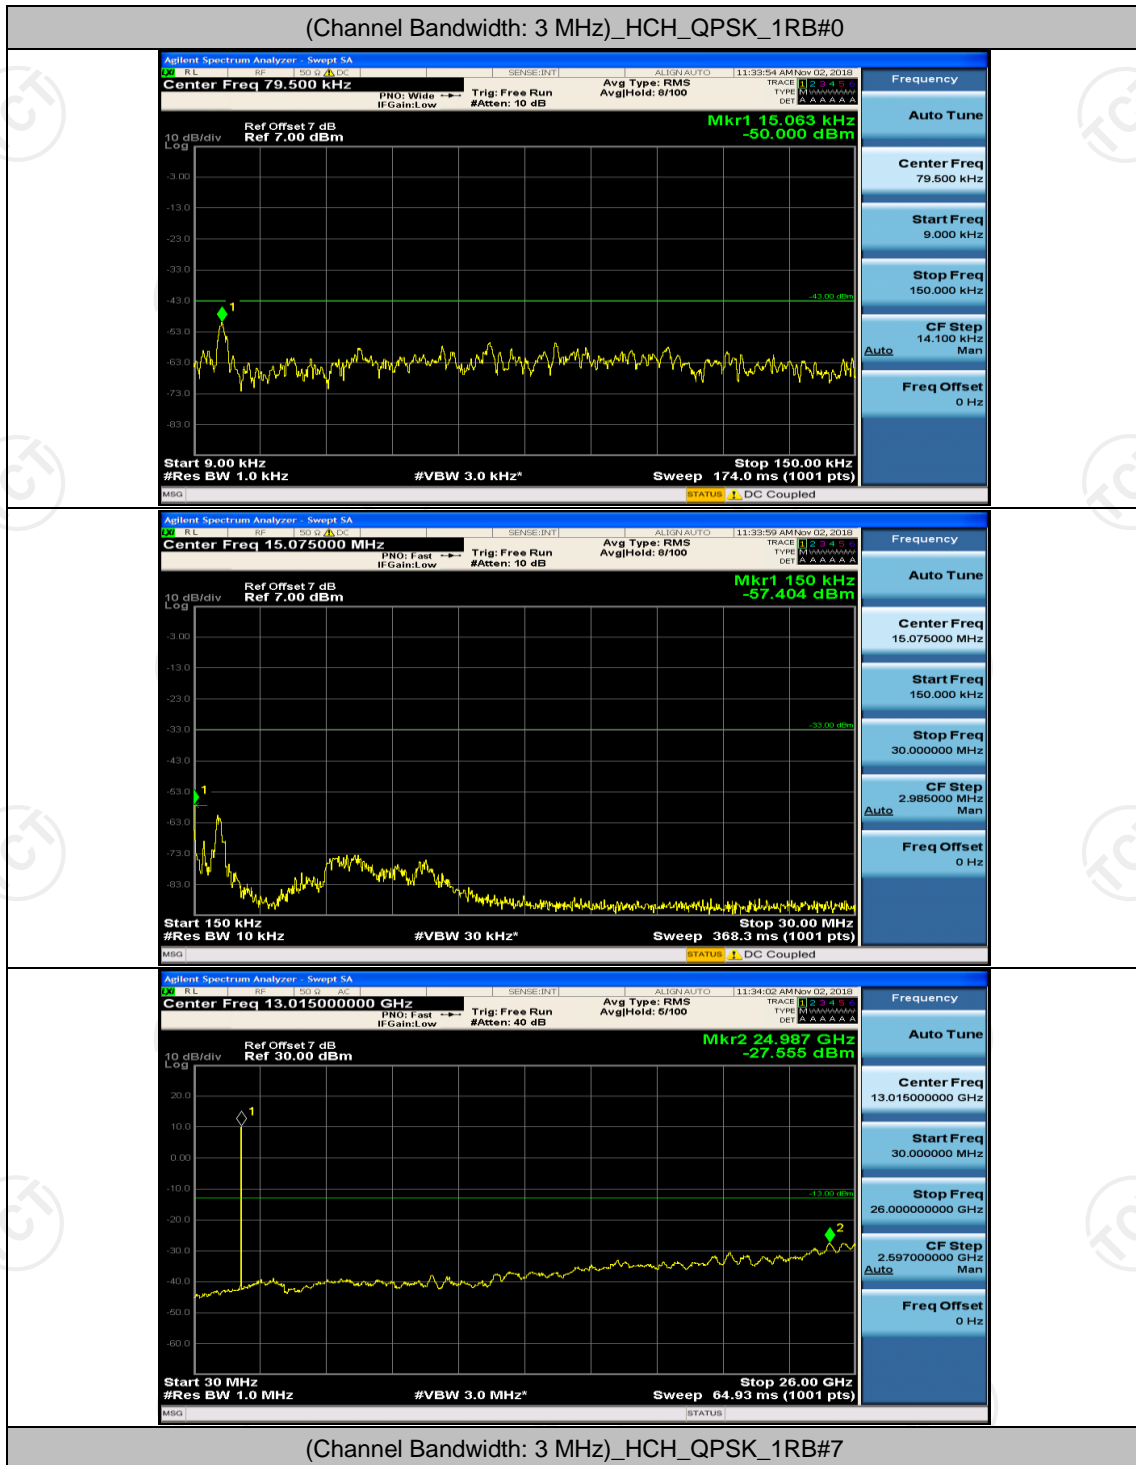

## Channel Bandwidth: 3 MHz

(Channel Bandwidth: 3 MHz)\_MCH\_QPSK\_1RB#0

(Channel Bandwidth: 3 MHz)\_MCH\_QPSK\_1RB#7

(Channel Bandwidth: 3 MHz)\_LCH\_16QAM\_1RB#0

(Channel Bandwidth: 3 MHz)\_LCH\_16QAM\_1RB#7

(Channel Bandwidth: 3 MHz)\_MCH\_16QAM\_1RB#0

(Channel Bandwidth: 3 MHz)\_MCH\_16QAM\_1RB#7

(Channel Bandwidth: 3 MHz)\_HCH\_16QAM\_1RB#0

(Channel Bandwidth: 3 MHz)\_HCH\_16QAM\_1RB#7

## Channel Bandwidth: 5 MHz

(Channel Bandwidth: 5 MHz)\_MCH\_QPSK\_1RB#0

(Channel Bandwidth: 5 MHz)\_MCH\_QPSK\_1RB#12

(Channel Bandwidth: 5 MHz)\_HCH\_QPSK\_1RB#0

(Channel Bandwidth: 5 MHz)\_HCH\_QPSK\_1RB#12