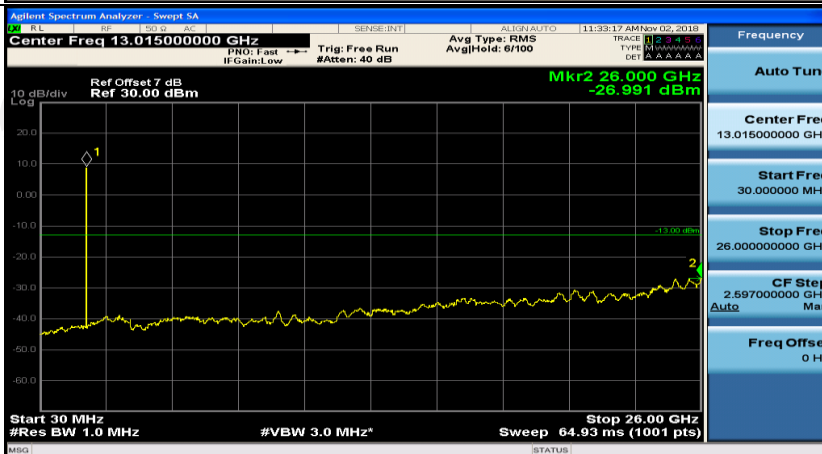

## Channel Bandwidth: 3 MHz

(Channel Bandwidth: 3 MHz)\_MCH\_QPSK\_1RB#0

(Channel Bandwidth: 3 MHz)\_MCH\_QPSK\_1RB#7

(Channel Bandwidth: 3 MHz)\_LCH\_16QAM\_1RB#0

(Channel Bandwidth: 3 MHz)\_LCH\_16QAM\_1RB#7

(Channel Bandwidth: 3 MHz)\_MCH\_16QAM\_1RB#0

(Channel Bandwidth: 3 MHz)\_MCH\_16QAM\_1RB#7

(Channel Bandwidth: 3 MHz)\_HCH\_16QAM\_1RB#0

(Channel Bandwidth: 3 MHz)\_HCH\_16QAM\_1RB#7