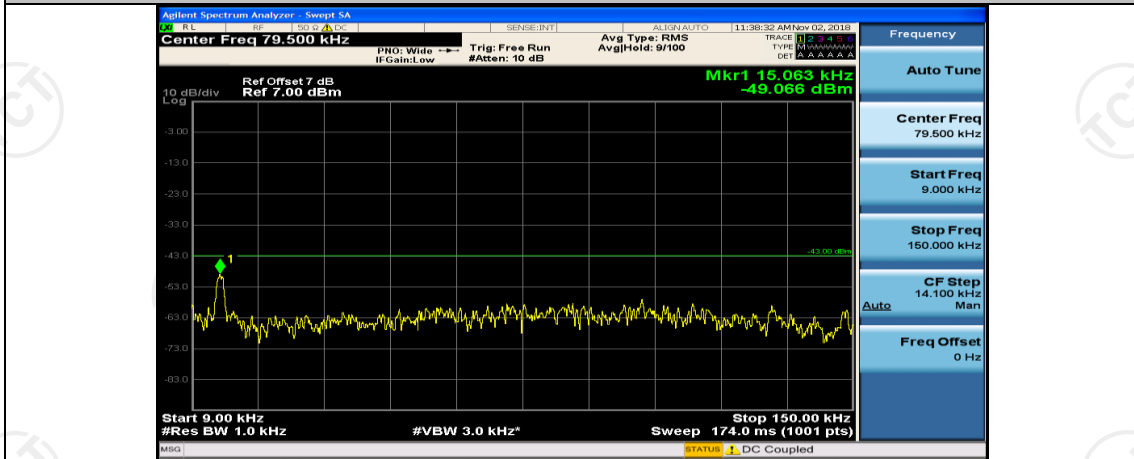

## Channel Bandwidth: 5 MHz

(Channel Bandwidth: 5 MHz)\_MCH\_QPSK\_1RB#0

(Channel Bandwidth: 5 MHz)\_MCH\_QPSK\_1RB#12

(Channel Bandwidth: 5 MHz)\_HCH\_QPSK\_1RB#0

(Channel Bandwidth: 5 MHz)\_HCH\_QPSK\_1RB#12

(Channel Bandwidth: 5 MHz)\_LCH\_16QAM\_1RB#0

(Channel Bandwidth: 5 MHz)\_LCH\_16QAM\_1RB#12

(Channel Bandwidth: 5 MHz)\_MCH\_16QAM\_1RB#0

(Channel Bandwidth: 5 MHz)\_MCH\_16QAM\_1RB#12

(Channel Bandwidth: 5 MHz)\_HCH\_16QAM\_1RB#0