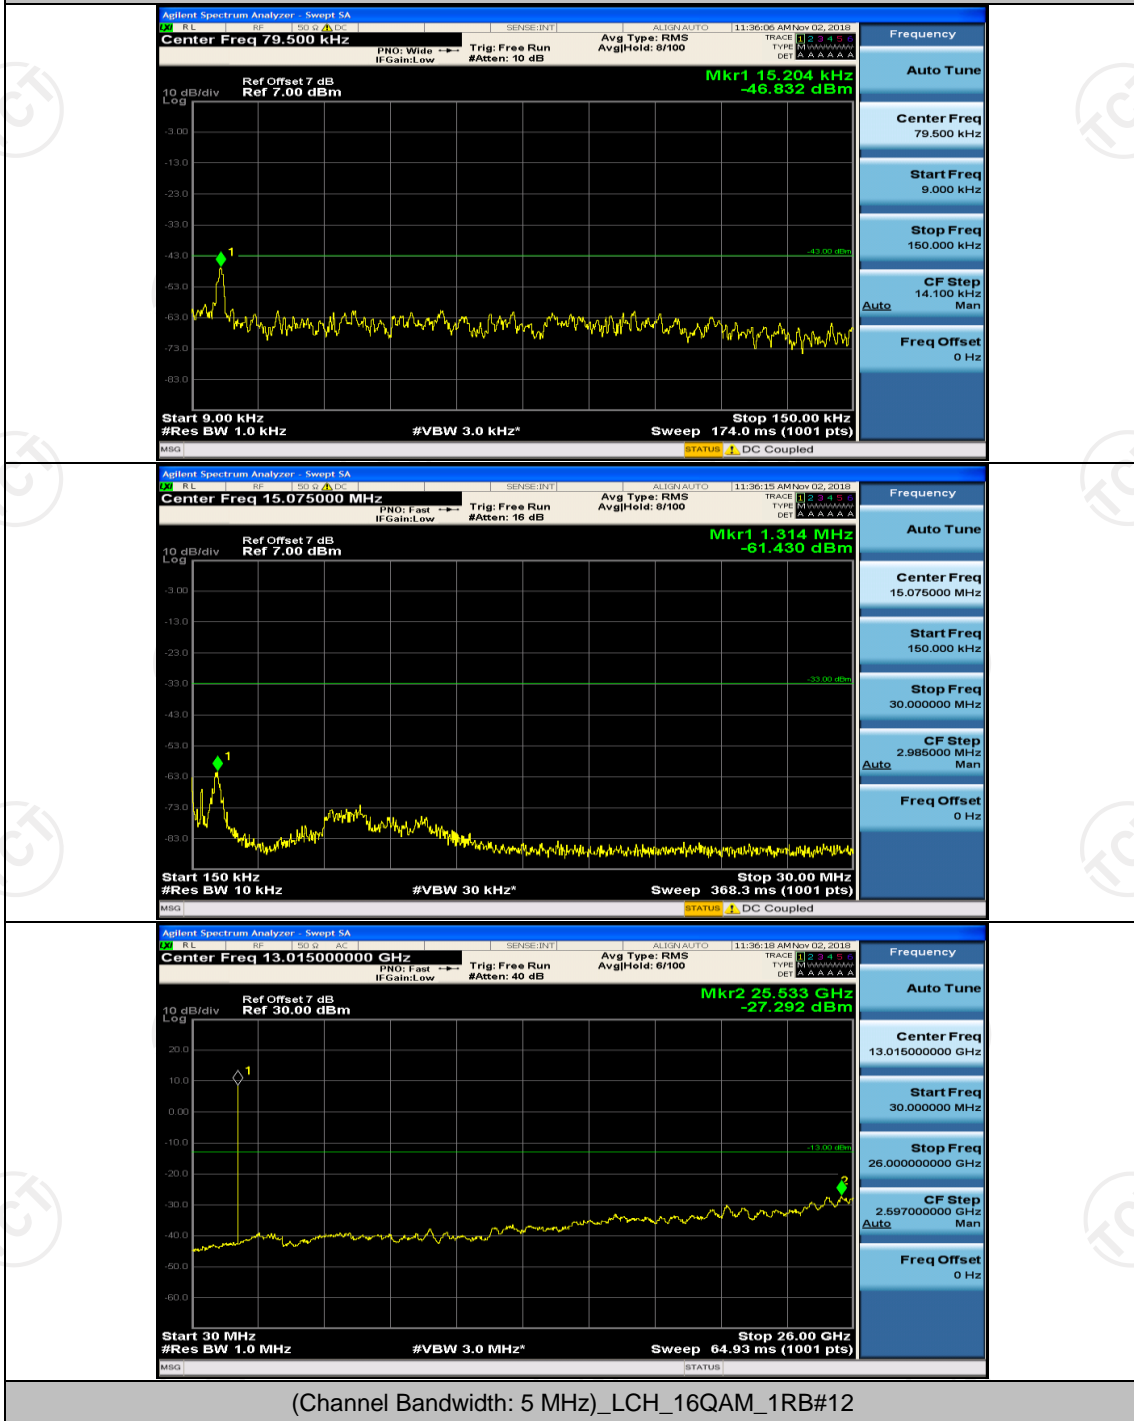

(Channel Bandwidth: 3 MHz)\_MCH\_16QAM\_1RB#0

(Channel Bandwidth: 3 MHz)\_MCH\_16QAM\_1RB#7

(Channel Bandwidth: 3 MHz)\_HCH\_16QAM\_1RB#0

(Channel Bandwidth: 3 MHz)\_HCH\_16QAM\_1RB#7

## Channel Bandwidth: 5 MHz

(Channel Bandwidth: 5 MHz)\_MCH\_QPSK\_1RB#0

(Channel Bandwidth: 5 MHz)\_MCH\_QPSK\_1RB#12

(Channel Bandwidth: 5 MHz)\_HCH\_QPSK\_1RB#0

(Channel Bandwidth: 5 MHz)\_HCH\_QPSK\_1RB#12

(Channel Bandwidth: 5 MHz)\_LCH\_16QAM\_1RB#0

(Channel Bandwidth: 5 MHz)\_LCH\_16QAM\_1RB#12

(Channel Bandwidth: 5 MHz)\_MCH\_16QAM\_1RB#0

(Channel Bandwidth: 5 MHz)\_MCH\_16QAM\_1RB#12

(Channel Bandwidth: 5 MHz)\_HCH\_16QAM\_1RB#0