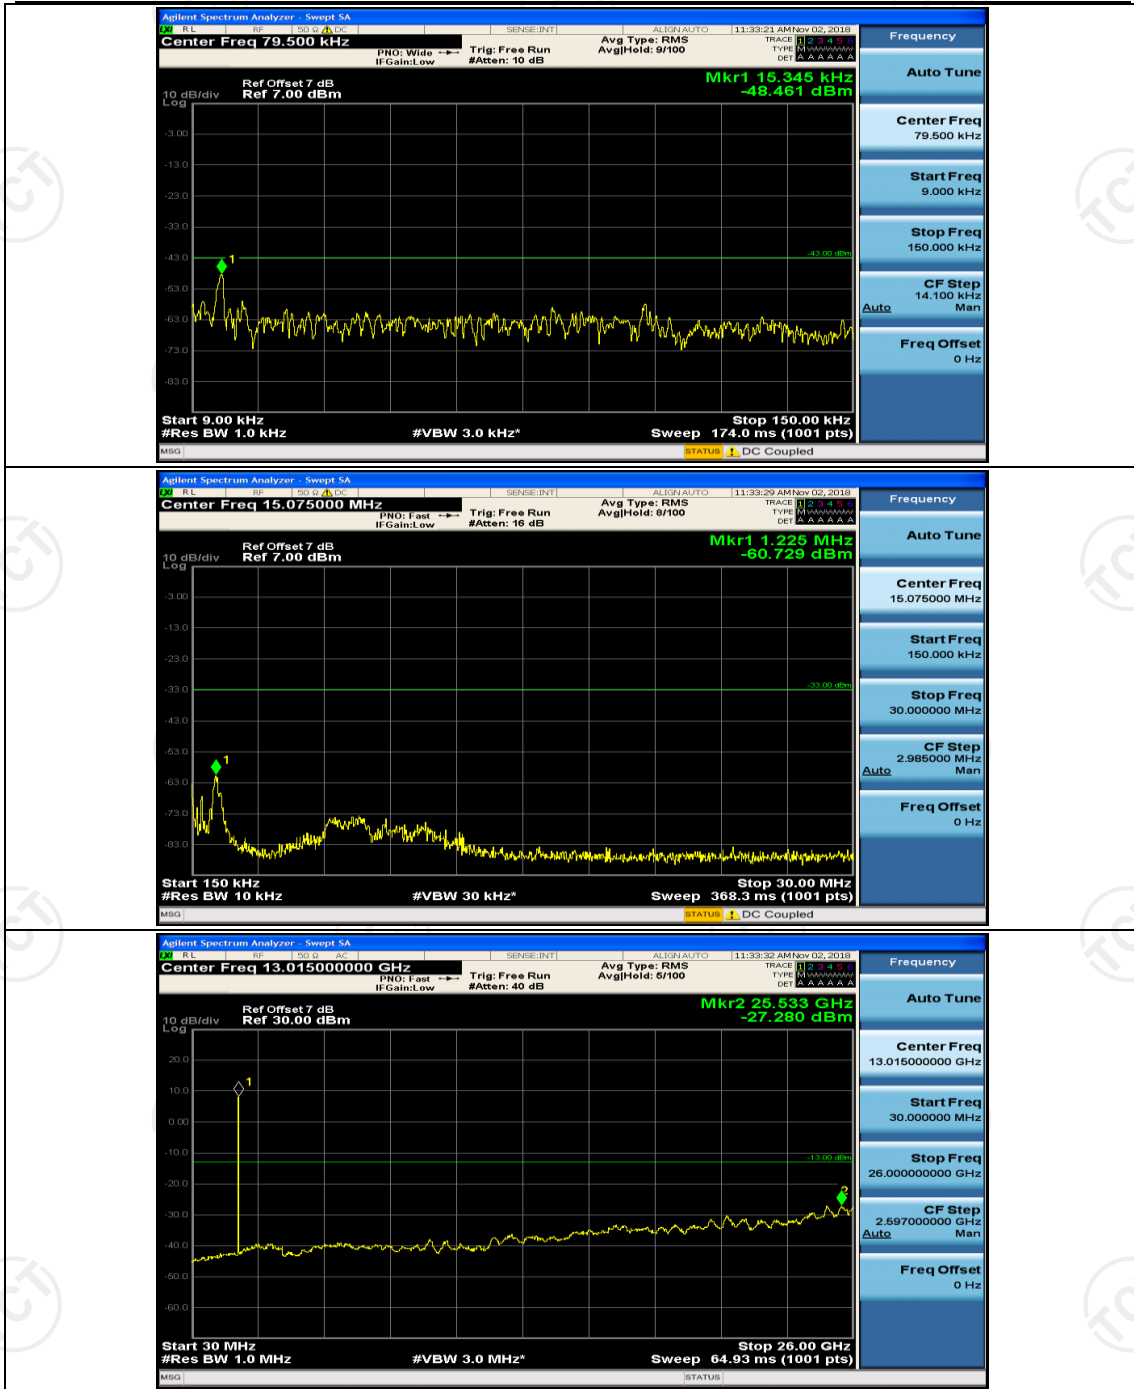

## Channel Bandwidth: 3 MHz

(Channel Bandwidth: 3 MHz)\_MCH\_QPSK\_1RB#0

(Channel Bandwidth: 3 MHz)\_MCH\_QPSK\_1RB#7

(Channel Bandwidth: 3 MHz)\_LCH\_16QAM\_1RB#0

(Channel Bandwidth: 3 MHz)\_LCH\_16QAM\_1RB#7

(Channel Bandwidth: 3 MHz)\_MCH\_16QAM\_1RB#0

(Channel Bandwidth: 3 MHz)\_MCH\_16QAM\_1RB#7

(Channel Bandwidth: 3 MHz)\_HCH\_16QAM\_1RB#0

(Channel Bandwidth: 3 MHz)\_HCH\_16QAM\_1RB#7

## Channel Bandwidth: 5 MHz

(Channel Bandwidth: 5 MHz)\_MCH\_QPSK\_1RB#0

(Channel Bandwidth: 5 MHz)\_MCH\_QPSK\_1RB#12

(Channel Bandwidth: 5 MHz)\_HCH\_QPSK\_1RB#0

(Channel Bandwidth: 5 MHz)\_HCH\_QPSK\_1RB#12