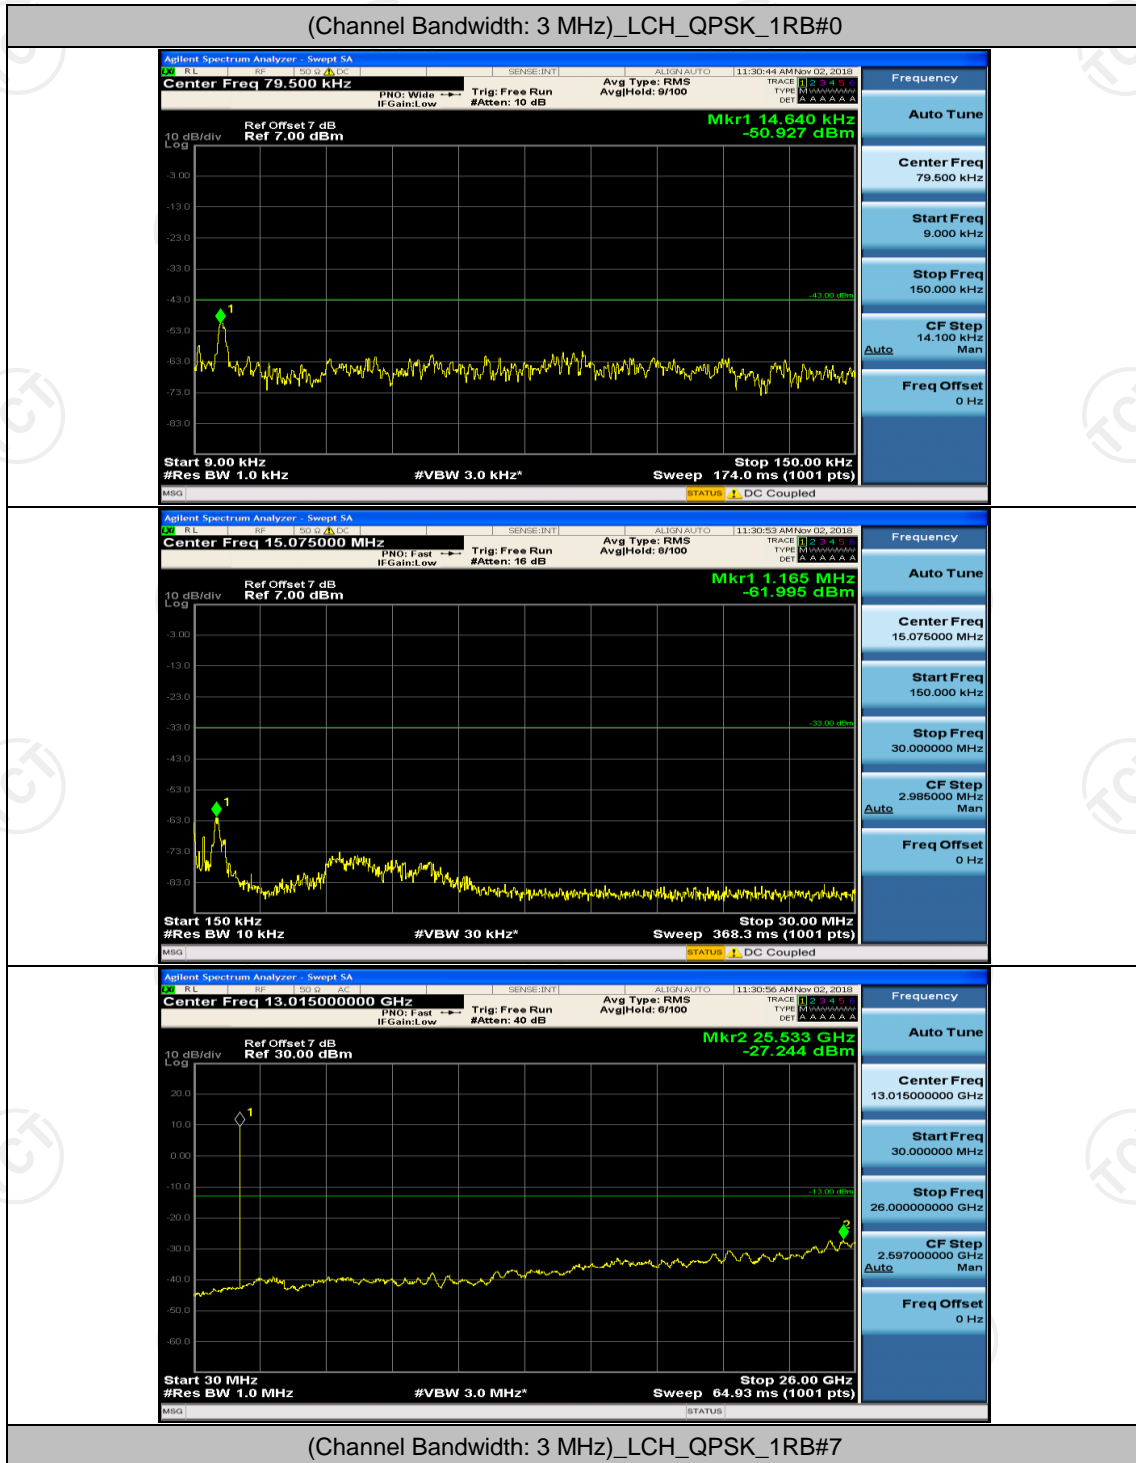

## Channel Bandwidth: 3 MHz

(Channel Bandwidth: 3 MHz)\_MCH\_QPSK\_1RB#0

(Channel Bandwidth: 3 MHz)\_MCH\_QPSK\_1RB#7

(Channel Bandwidth: 3 MHz)\_LCH\_16QAM\_1RB#0

(Channel Bandwidth: 3 MHz)\_LCH\_16QAM\_1RB#7

(Channel Bandwidth: 3 MHz)\_MCH\_16QAM\_1RB#0

(Channel Bandwidth: 3 MHz)\_MCH\_16QAM\_1RB#7

(Channel Bandwidth: 3 MHz)\_HCH\_16QAM\_1RB#0

(Channel Bandwidth: 3 MHz)\_HCH\_16QAM\_1RB#7

## Channel Bandwidth: 5 MHz

(Channel Bandwidth: 5 MHz)\_MCH\_QPSK\_1RB#0

(Channel Bandwidth: 5 MHz)\_MCH\_QPSK\_1RB#12

(Channel Bandwidth: 5 MHz)\_HCH\_QPSK\_1RB#0

(Channel Bandwidth: 5 MHz)\_HCH\_QPSK\_1RB#12