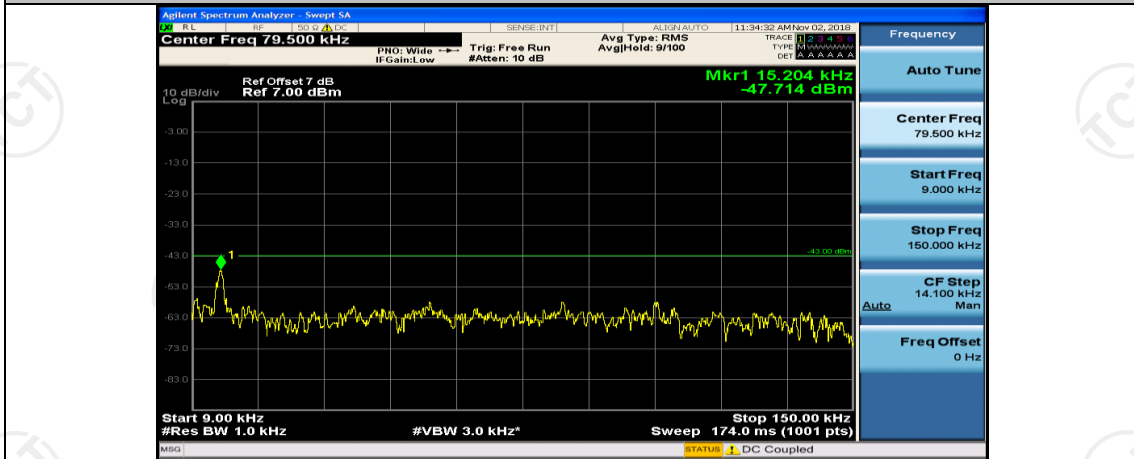

## Channel Bandwidth: 3 MHz

(Channel Bandwidth: 3 MHz)\_MCH\_QPSK\_1RB#0

(Channel Bandwidth: 3 MHz)\_MCH\_QPSK\_1RB#7

(Channel Bandwidth: 3 MHz)\_LCH\_16QAM\_1RB#0

(Channel Bandwidth: 3 MHz)\_LCH\_16QAM\_1RB#7

(Channel Bandwidth: 3 MHz)\_MCH\_16QAM\_1RB#0

(Channel Bandwidth: 3 MHz)\_MCH\_16QAM\_1RB#7

(Channel Bandwidth: 3 MHz)\_HCH\_16QAM\_1RB#0

(Channel Bandwidth: 3 MHz)\_HCH\_16QAM\_1RB#7