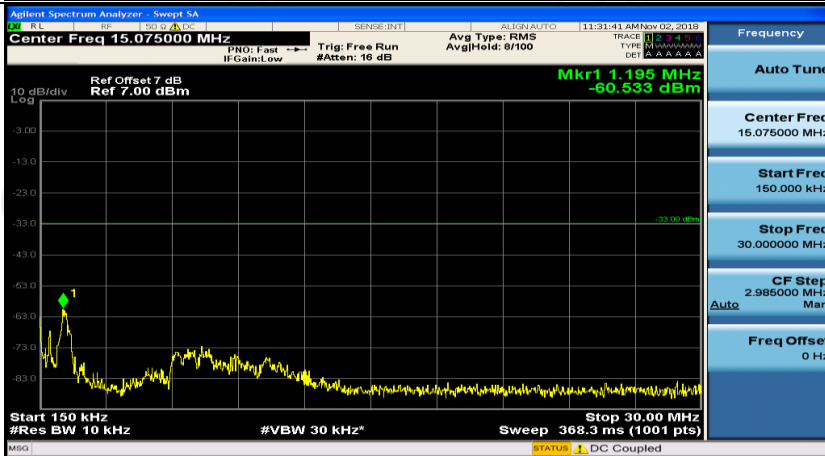

## Channel Bandwidth: 3 MHz

(Channel Bandwidth: 3 MHz)\_MCH\_QPSK\_1RB#0

(Channel Bandwidth: 3 MHz)\_MCH\_QPSK\_1RB#7

(Channel Bandwidth: 3 MHz)\_LCH\_16QAM\_1RB#0

(Channel Bandwidth: 3 MHz)\_LCH\_16QAM\_1RB#7

(Channel Bandwidth: 3 MHz)\_MCH\_16QAM\_1RB#0

(Channel Bandwidth: 3 MHz)\_MCH\_16QAM\_1RB#7

(Channel Bandwidth: 3 MHz)\_HCH\_16QAM\_1RB#0

(Channel Bandwidth: 3 MHz)\_HCH\_16QAM\_1RB#7