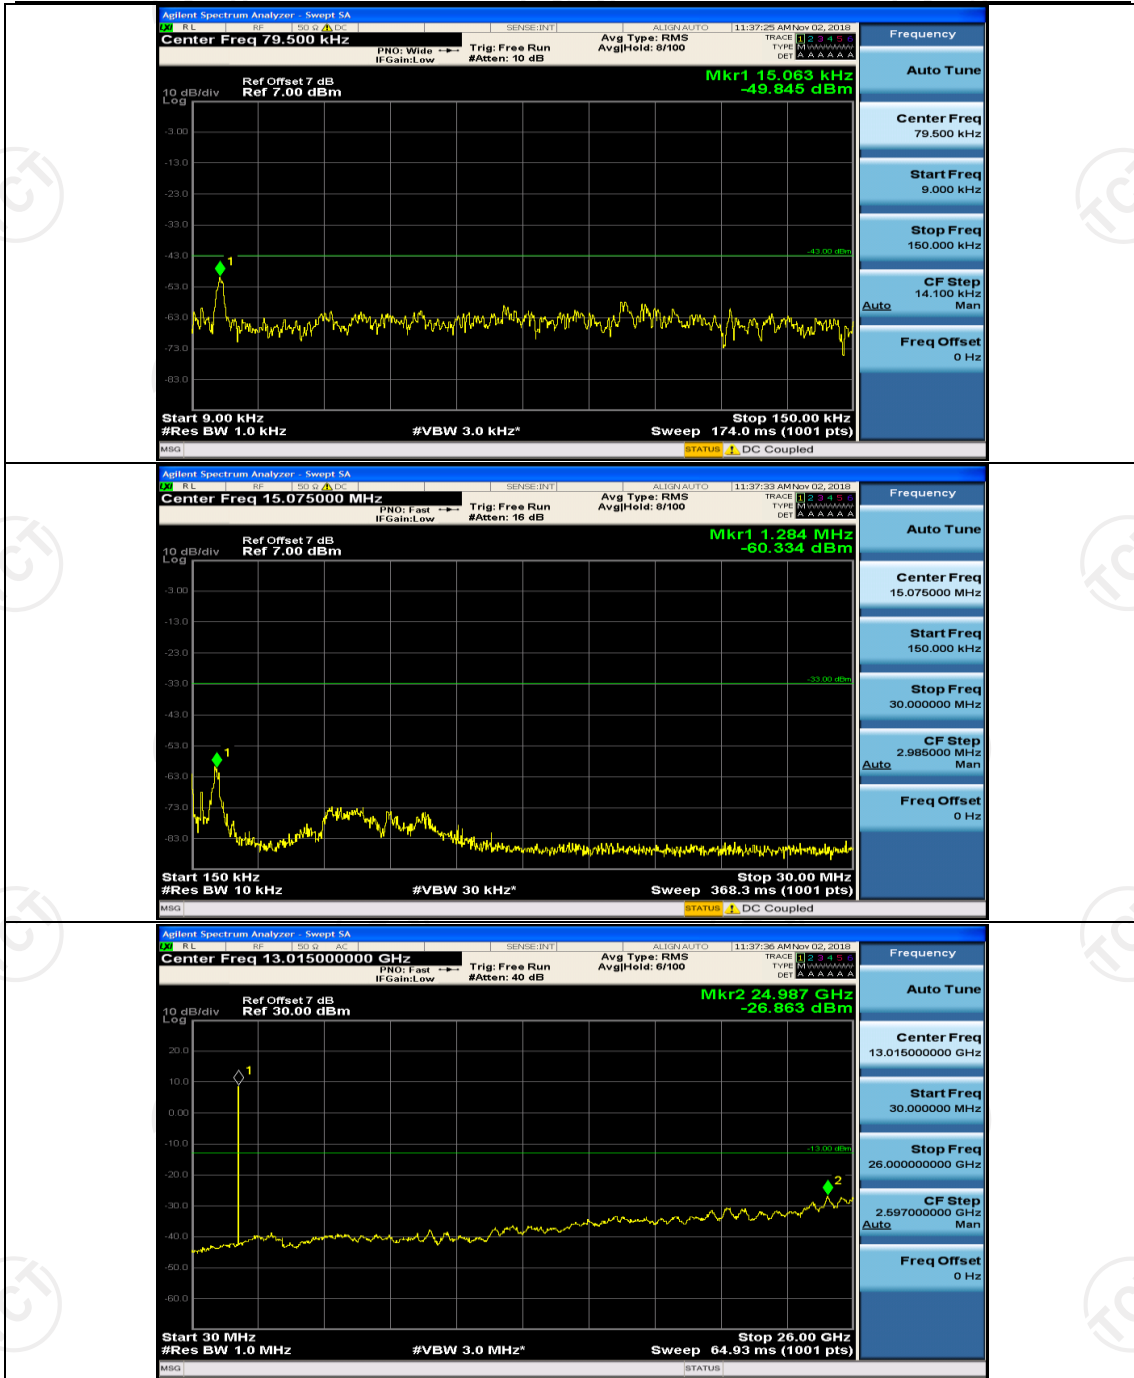

(Channel Bandwidth: 3 MHz)\_MCH\_16QAM\_1RB#0

(Channel Bandwidth: 3 MHz)\_MCH\_16QAM\_1RB#7

(Channel Bandwidth: 3 MHz)\_HCH\_16QAM\_1RB#0

(Channel Bandwidth: 3 MHz)\_HCH\_16QAM\_1RB#7

## Channel Bandwidth: 5 MHz

(Channel Bandwidth: 5 MHz)\_MCH\_QPSK\_1RB#0

(Channel Bandwidth: 5 MHz)\_MCH\_QPSK\_1RB#12

(Channel Bandwidth: 5 MHz)\_HCH\_QPSK\_1RB#0

(Channel Bandwidth: 5 MHz)\_HCH\_QPSK\_1RB#12

(Channel Bandwidth: 5 MHz)\_LCH\_16QAM\_1RB#0

(Channel Bandwidth: 5 MHz)\_LCH\_16QAM\_1RB#12

(Channel Bandwidth: 5 MHz)\_MCH\_16QAM\_1RB#0

(Channel Bandwidth: 5 MHz)\_MCH\_16QAM\_1RB#12

(Channel Bandwidth: 5 MHz)\_HCH\_16QAM\_1RB#0