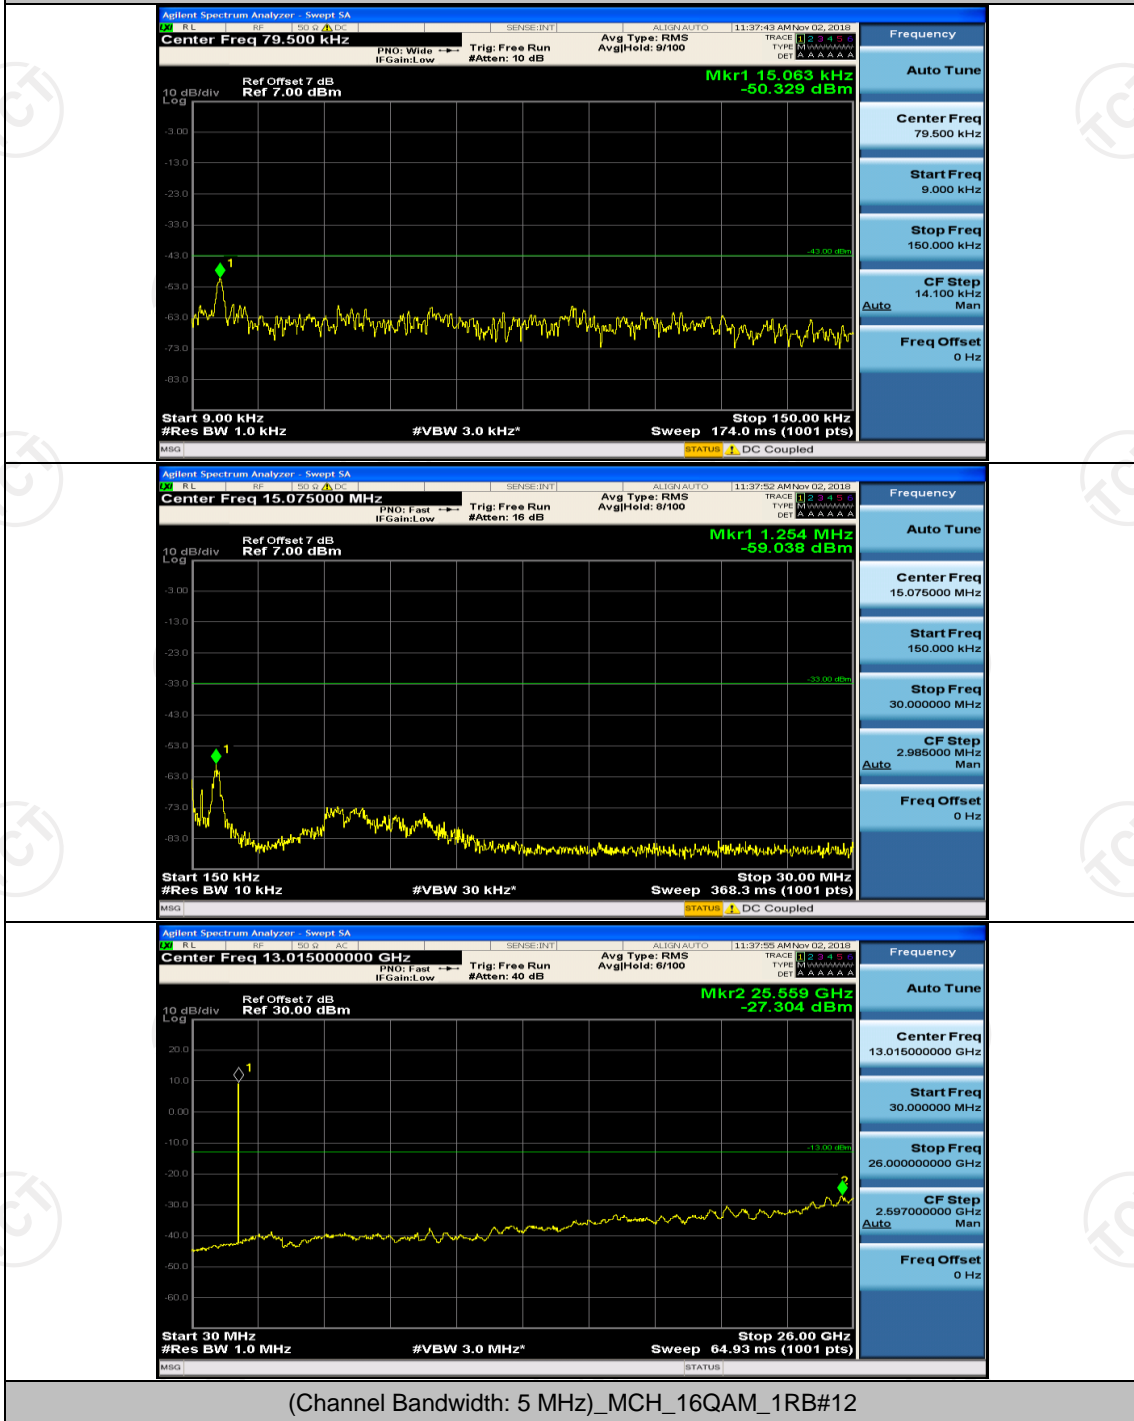

## Channel Bandwidth: 5 MHz

(Channel Bandwidth: 5 MHz)\_MCH\_QPSK\_1RB#0

(Channel Bandwidth: 5 MHz)\_MCH\_QPSK\_1RB#12

(Channel Bandwidth: 5 MHz)\_HCH\_QPSK\_1RB#0

(Channel Bandwidth: 5 MHz)\_HCH\_QPSK\_1RB#12

(Channel Bandwidth: 5 MHz)\_LCH\_16QAM\_1RB#0

(Channel Bandwidth: 5 MHz)\_LCH\_16QAM\_1RB#12

(Channel Bandwidth: 5 MHz)\_MCH\_16QAM\_1RB#0

(Channel Bandwidth: 5 MHz)\_MCH\_16QAM\_1RB#12

(Channel Bandwidth: 5 MHz)\_HCH\_16QAM\_1RB#0

(Channel Bandwidth: 5 MHz)\_HCH\_16QAM\_1RB#12

(Channel Bandwidth: 5 MHz)\_HCH\_16QAM\_1RB#24

## Channel Bandwidth: 10 MHz