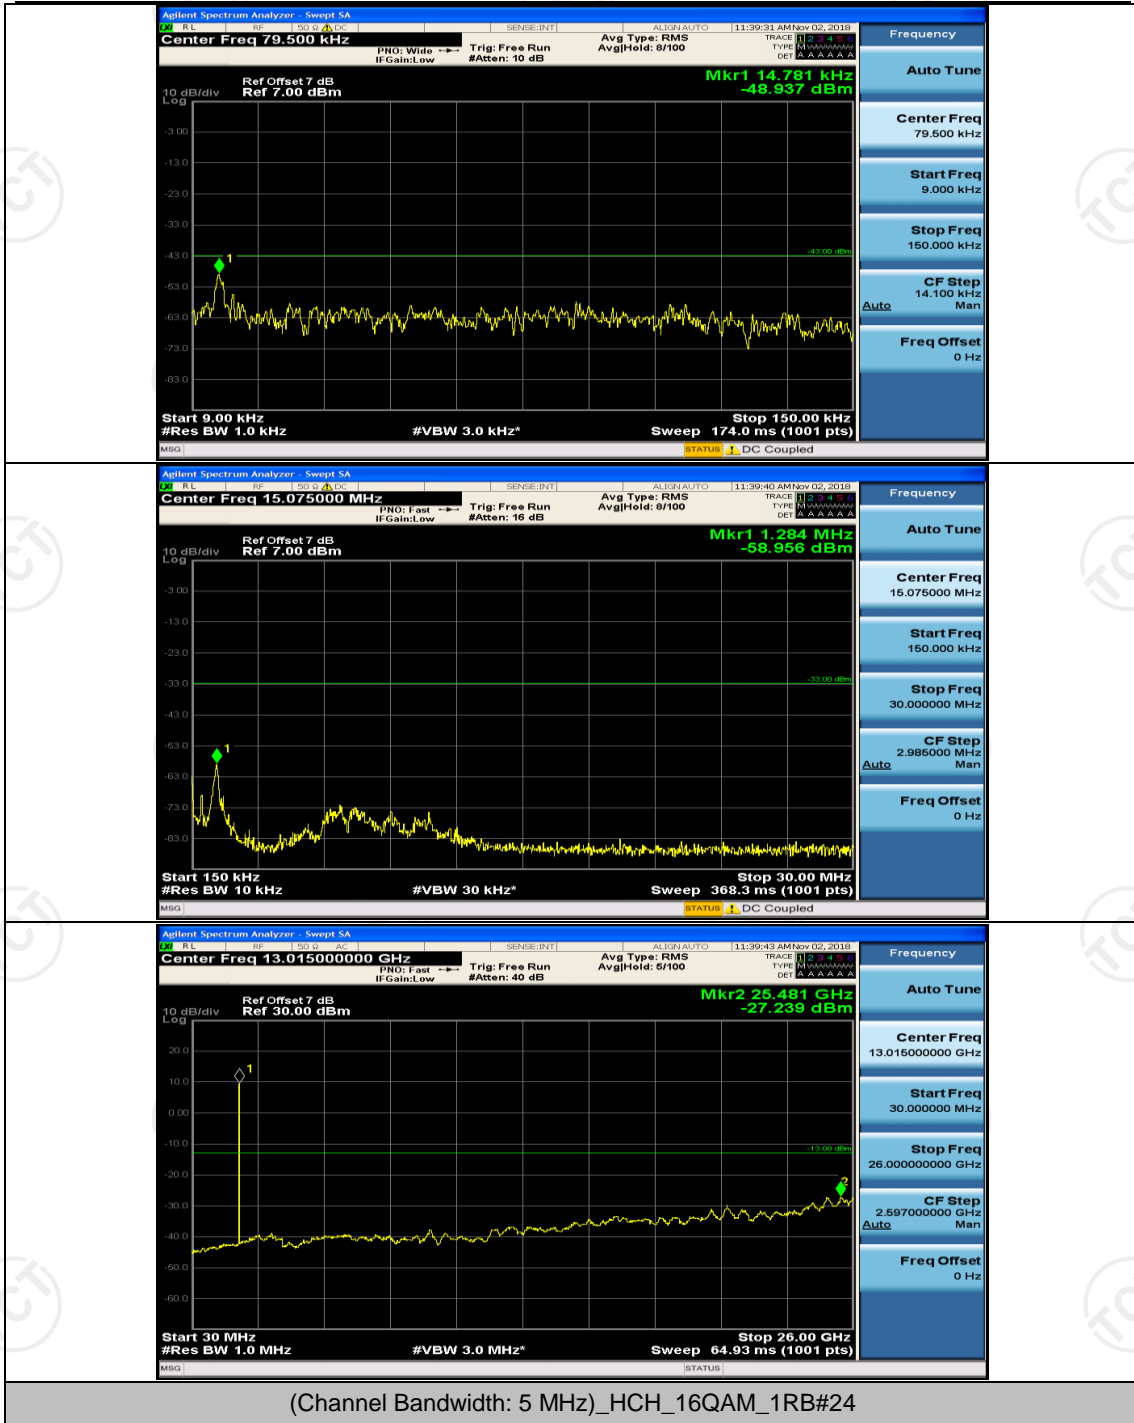

## Channel Bandwidth: 5 MHz

(Channel Bandwidth: 5 MHz)\_MCH\_QPSK\_1RB#0

(Channel Bandwidth: 5 MHz)\_MCH\_QPSK\_1RB#12

(Channel Bandwidth: 5 MHz)\_HCH\_QPSK\_1RB#0

(Channel Bandwidth: 5 MHz)\_HCH\_QPSK\_1RB#12

(Channel Bandwidth: 5 MHz)\_LCH\_16QAM\_1RB#0

(Channel Bandwidth: 5 MHz)\_LCH\_16QAM\_1RB#12

(Channel Bandwidth: 5 MHz)\_MCH\_16QAM\_1RB#0

(Channel Bandwidth: 5 MHz)\_MCH\_16QAM\_1RB#12

(Channel Bandwidth: 5 MHz)\_HCH\_16QAM\_1RB#0

(Channel Bandwidth: 5 MHz)\_HCH\_16QAM\_1RB#12

(Channel Bandwidth: 5 MHz)\_HCH\_16QAM\_1RB#24

## Channel Bandwidth: 10 MHz