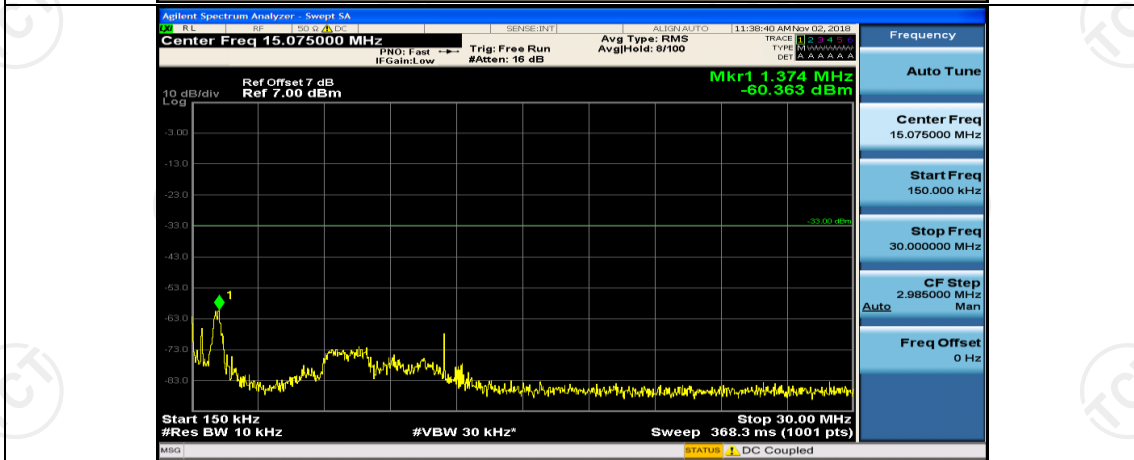

## Channel Bandwidth: 5 MHz

(Channel Bandwidth: 5 MHz)\_MCH\_QPSK\_1RB#0

(Channel Bandwidth: 5 MHz)\_MCH\_QPSK\_1RB#12

(Channel Bandwidth: 5 MHz)\_HCH\_QPSK\_1RB#0

(Channel Bandwidth: 5 MHz)\_HCH\_QPSK\_1RB#12

(Channel Bandwidth: 5 MHz)\_LCH\_16QAM\_1RB#0

(Channel Bandwidth: 5 MHz)\_LCH\_16QAM\_1RB#12

(Channel Bandwidth: 5 MHz)\_MCH\_16QAM\_1RB#0

(Channel Bandwidth: 5 MHz)\_MCH\_16QAM\_1RB#12

(Channel Bandwidth: 5 MHz)\_HCH\_16QAM\_1RB#0