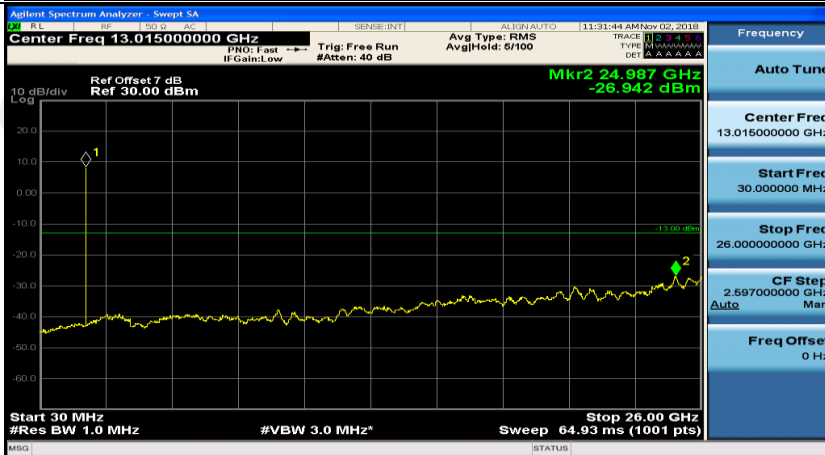

## Channel Bandwidth: 3 MHz

(Channel Bandwidth: 3 MHz)\_MCH\_QPSK\_1RB#0

(Channel Bandwidth: 3 MHz)\_MCH\_QPSK\_1RB#7

(Channel Bandwidth: 3 MHz)\_LCH\_16QAM\_1RB#0

(Channel Bandwidth: 3 MHz)\_LCH\_16QAM\_1RB#7

(Channel Bandwidth: 3 MHz)\_MCH\_16QAM\_1RB#0

(Channel Bandwidth: 3 MHz)\_MCH\_16QAM\_1RB#7

(Channel Bandwidth: 3 MHz)\_HCH\_16QAM\_1RB#0

(Channel Bandwidth: 3 MHz)\_HCH\_16QAM\_1RB#7