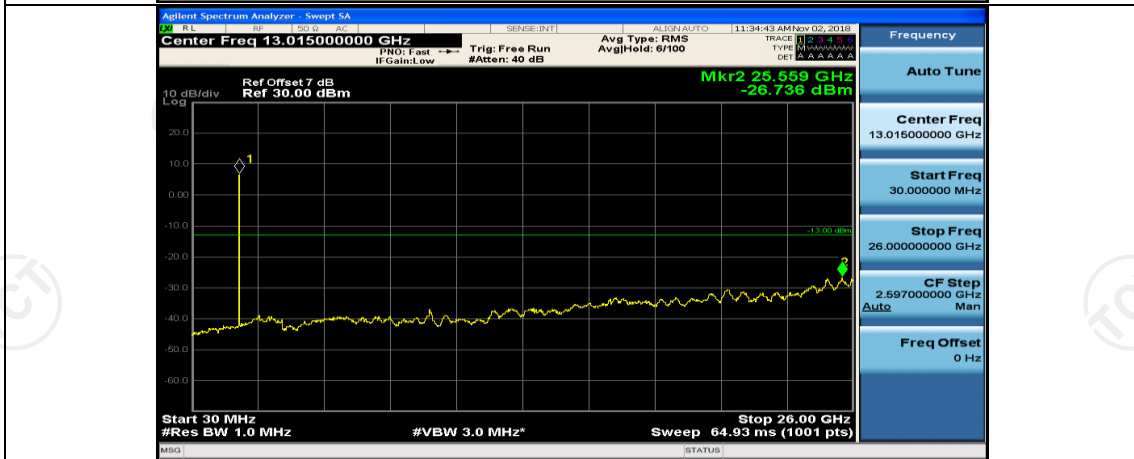

## Channel Bandwidth: 3 MHz

(Channel Bandwidth: 3 MHz)\_MCH\_QPSK\_1RB#0

(Channel Bandwidth: 3 MHz)\_MCH\_QPSK\_1RB#7

(Channel Bandwidth: 3 MHz)\_LCH\_16QAM\_1RB#0

(Channel Bandwidth: 3 MHz)\_LCH\_16QAM\_1RB#7

(Channel Bandwidth: 3 MHz)\_MCH\_16QAM\_1RB#0

(Channel Bandwidth: 3 MHz)\_MCH\_16QAM\_1RB#7

(Channel Bandwidth: 3 MHz)\_HCH\_16QAM\_1RB#0

(Channel Bandwidth: 3 MHz)\_HCH\_16QAM\_1RB#7