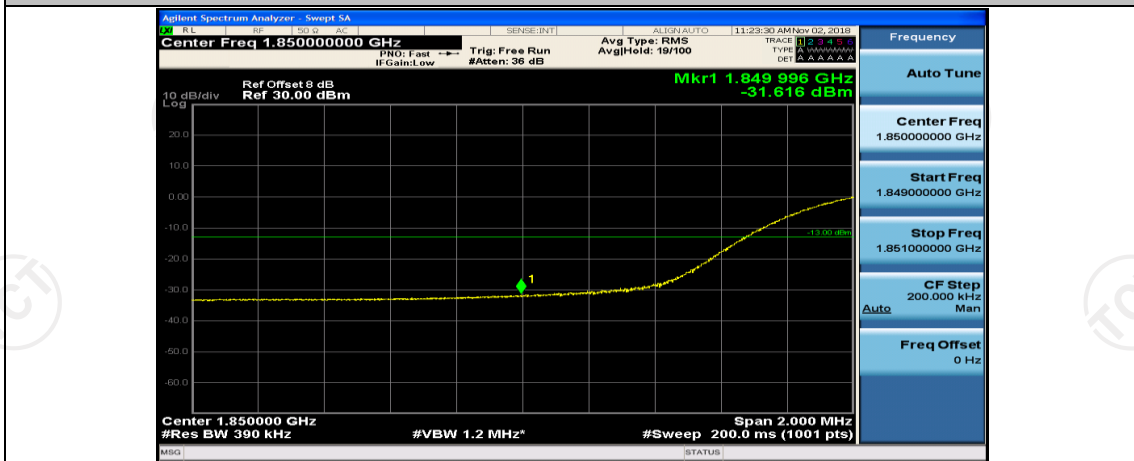

(Channel Bandwidth:20 MHz)_LCH_16QAM_50RB#0

(Channel Bandwidth:20 MHz)_LCH_16QAM_50RB#25

(Channel Bandwidth:20 MHz)_LCH_16QAM_50RB#50

(Channel Bandwidth:20 MHz)_LCH_16QAM_100RB#0

(Channel Bandwidth:20 MHz)_HCH_16QAM_1RB#0