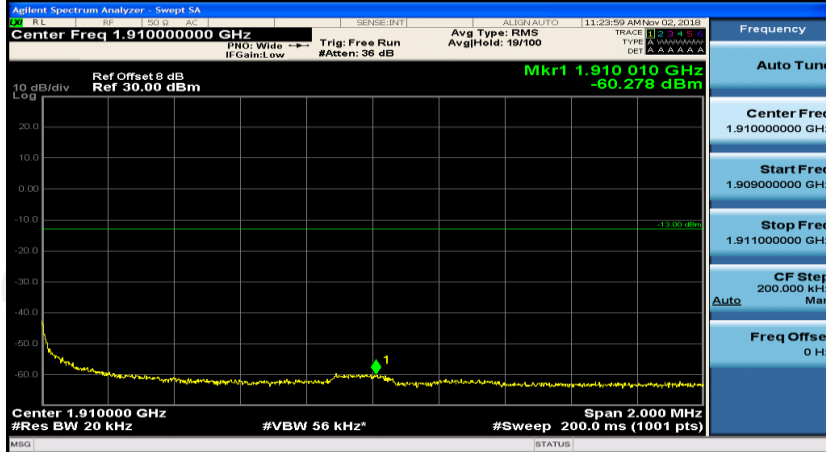

(Channel Bandwidth:20 MHz)_LCH_16QAM_50RB#0

(Channel Bandwidth:20 MHz)_LCH_16QAM_50RB#25

(Channel Bandwidth:20 MHz)_LCH_16QAM_50RB#50

(Channel Bandwidth:20 MHz)_LCH_16QAM_100RB#0

(Channel Bandwidth:20 MHz)_HCH_16QAM_1RB#0