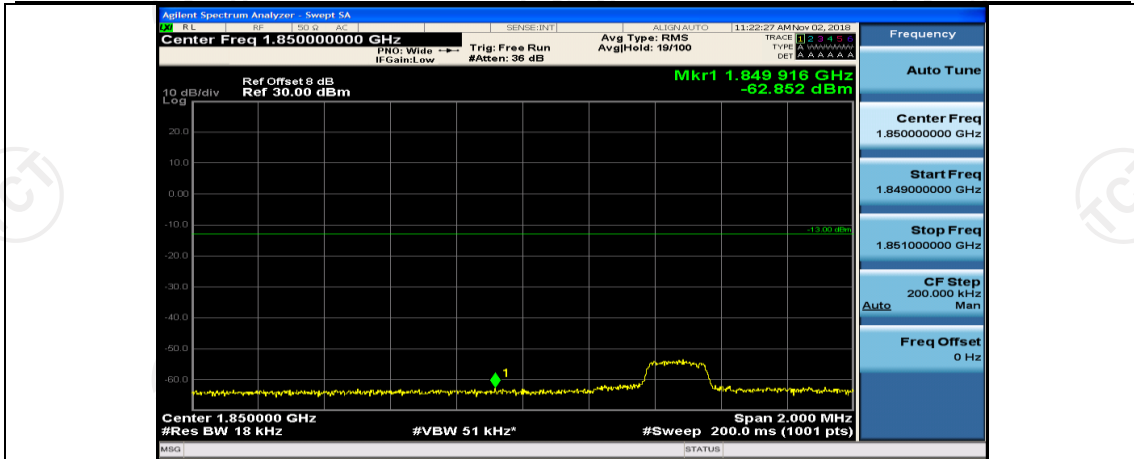

(Channel Bandwidth:20 MHz)_HCH_QPSK_50RB#50

(Channel Bandwidth:20 MHz)_HCH_QPSK_100RB#0

(Channel Bandwidth:20 MHz)_LCH_16QAM_1RB#0

(Channel Bandwidth:20 MHz)_LCH_16QAM_1RB#49

(Channel Bandwidth:20 MHz)_LCH_16QAM_1RB#99

(Channel Bandwidth:20 MHz)_LCH_16QAM_50RB#0

(Channel Bandwidth:20 MHz)_LCH_16QAM_50RB#25

(Channel Bandwidth:20 MHz)_LCH_16QAM_50RB#50

(Channel Bandwidth:20 MHz)_LCH_16QAM_100RB#0

(Channel Bandwidth:20 MHz)_HCH_16QAM_1RB#0