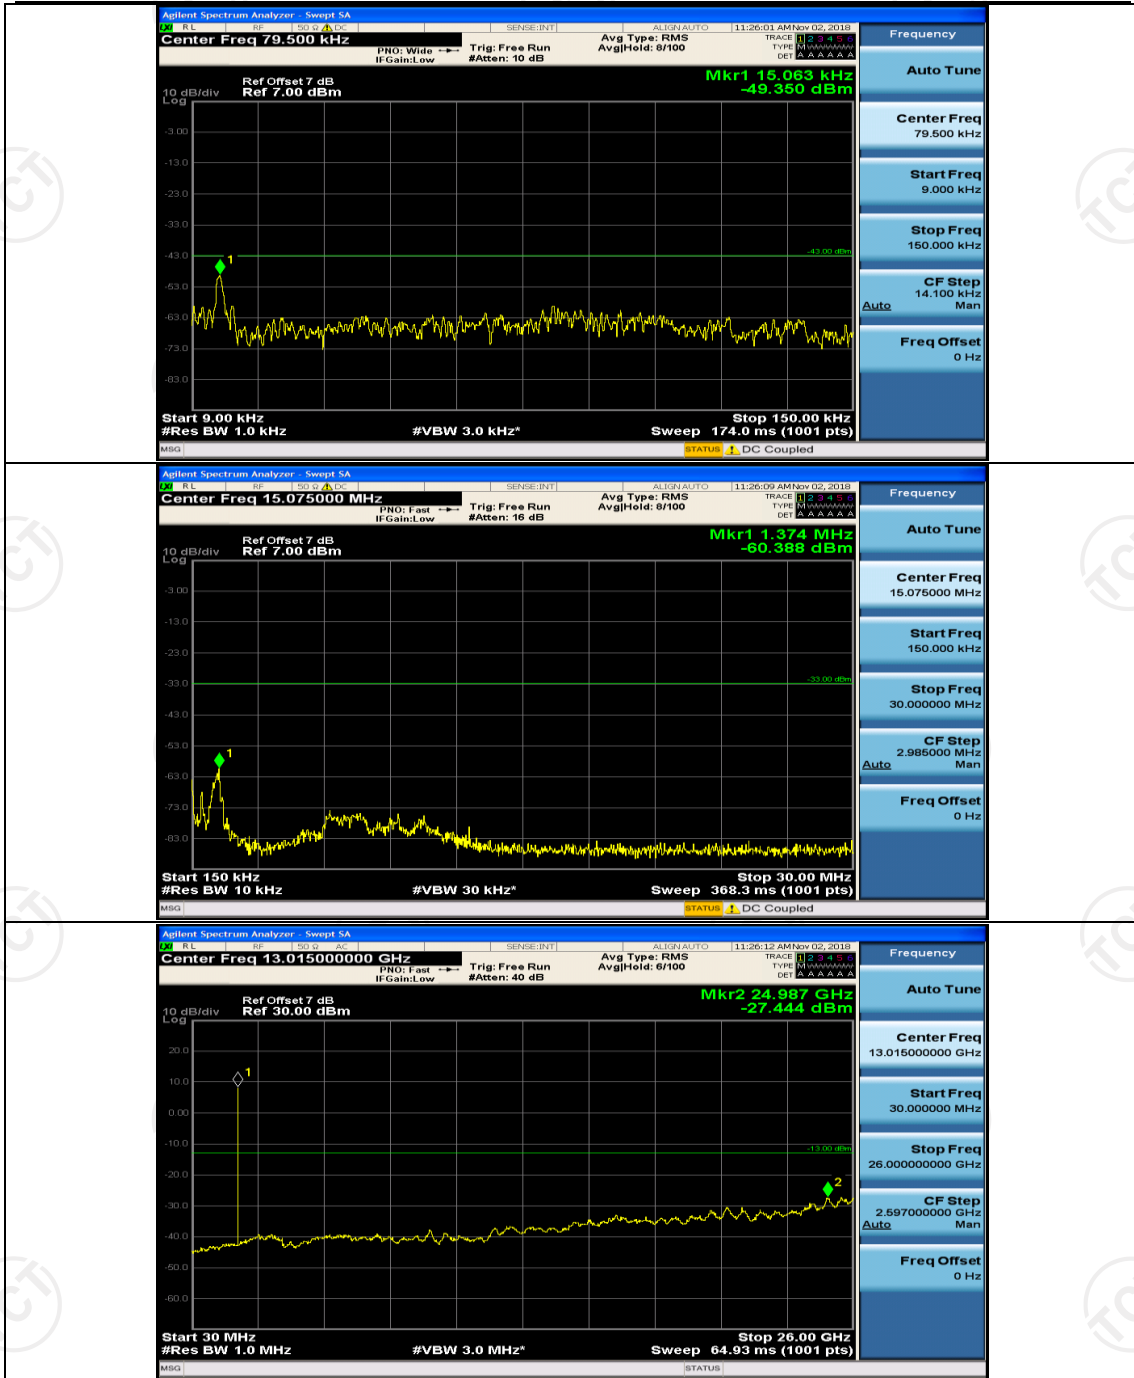

(Channel Bandwidth:20 MHz)_LCH_16QAM_50RB#0

(Channel Bandwidth:20 MHz)_LCH_16QAM_50RB#25

(Channel Bandwidth:20 MHz)_LCH_16QAM_50RB#50

(Channel Bandwidth:20 MHz)_LCH_16QAM_100RB#0

(Channel Bandwidth:20 MHz)_HCH_16QAM_1RB#0

(Channel Bandwidth:20 MHz)_HCH_16QAM_1RB#49

(Channel Bandwidth:20 MHz)_HCH_16QAM_1RB#99

(Channel Bandwidth:20 MHz)_HCH_16QAM_50RB#0

Appendix E: Conducted Spurious Emission

Test Graphs

Channel Bandwidth: 1.4 MHz

(Channel Bandwidth: 1.4 MHz)_MCH_QPSK_1RB#0

(Channel Bandwidth: 1.4 MHz)_MCH_QPSK_1RB#3

(Channel Bandwidth: 1.4 MHz)_HCH_QPSK_1RB#0

(Channel Bandwidth: 1.4 MHz)_HCH_QPSK_1RB#3

(Channel Bandwidth: 1.4 MHz)_LCH_16QAM_1RB#0