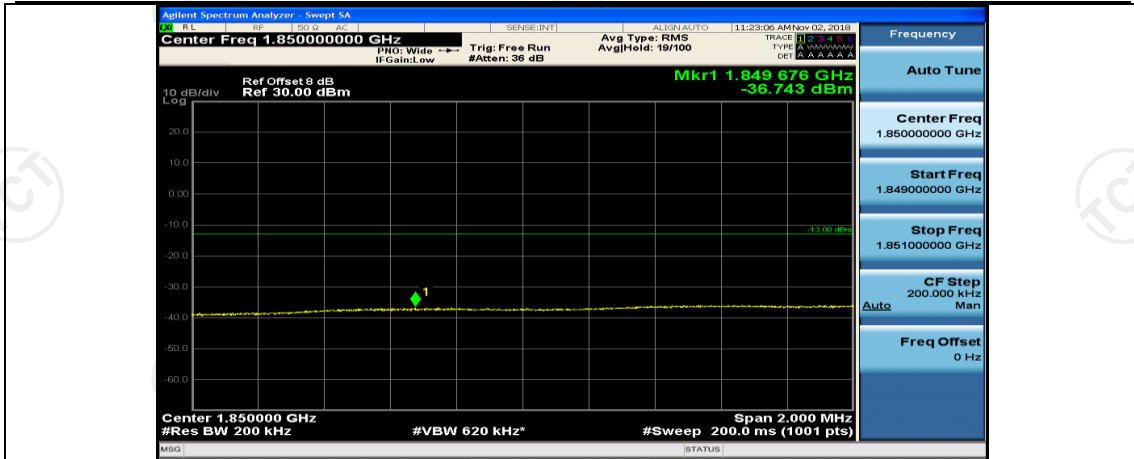

(Channel Bandwidth:20 MHz)_LCH_16QAM_50RB#25