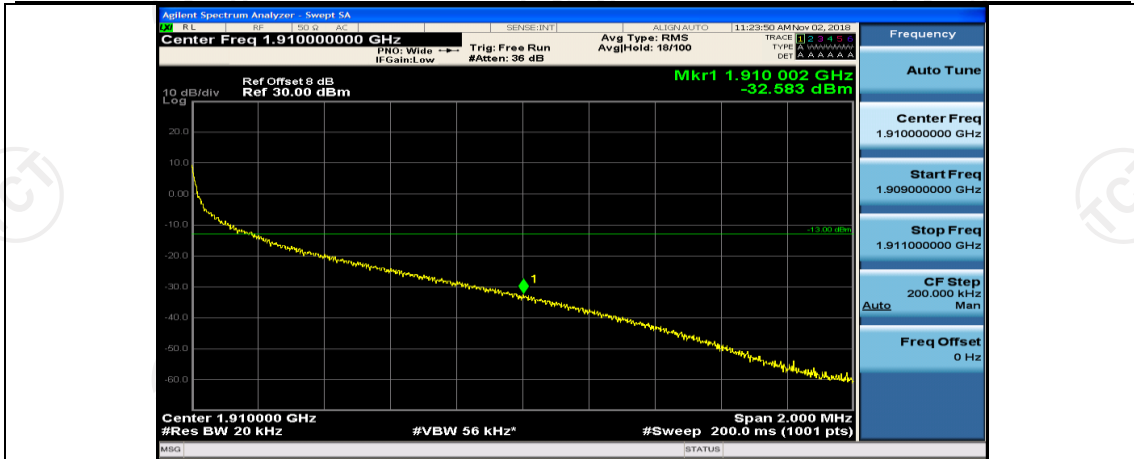

(Channel Bandwidth:20 MHz)_HCH_QPSK_1RB#99