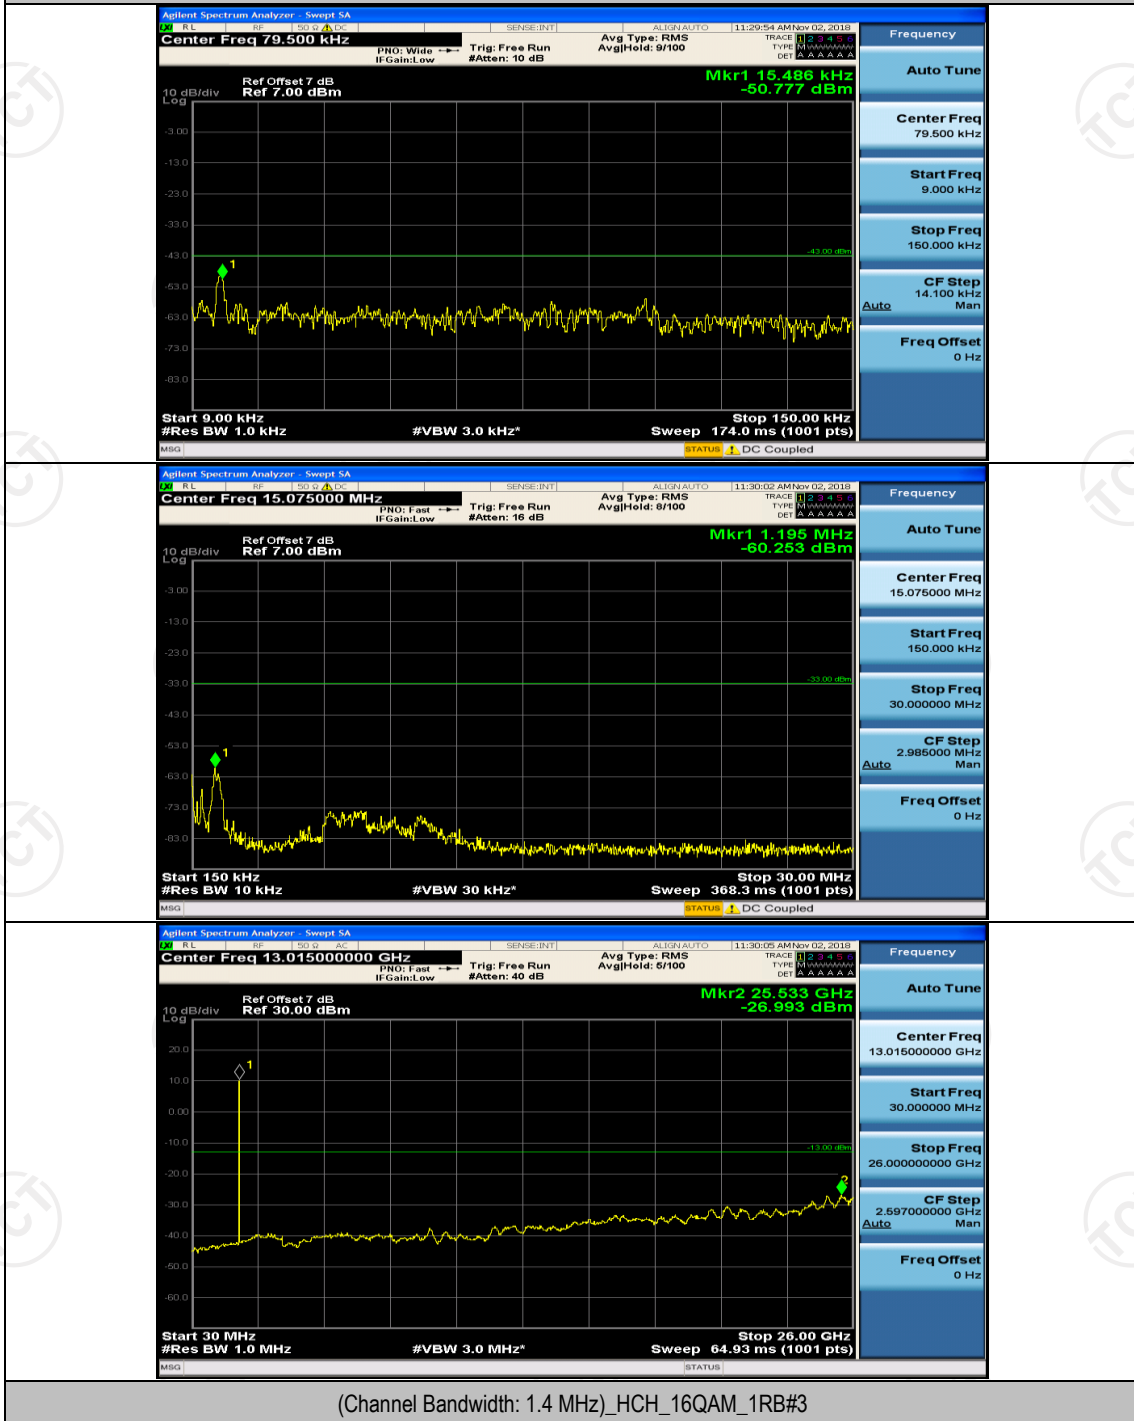

(Channel Bandwidth: 1.4 MHz)_LCH_16QAM_1RB#3

(Channel Bandwidth: 1.4 MHz)_MCH_16QAM_1RB#0

(Channel Bandwidth: 1.4 MHz)_MCH_16QAM_1RB#3

(Channel Bandwidth: 1.4 MHz)_HCH_16QAM_1RB#0

(Channel Bandwidth: 1.4 MHz)_HCH_16QAM_1RB#3