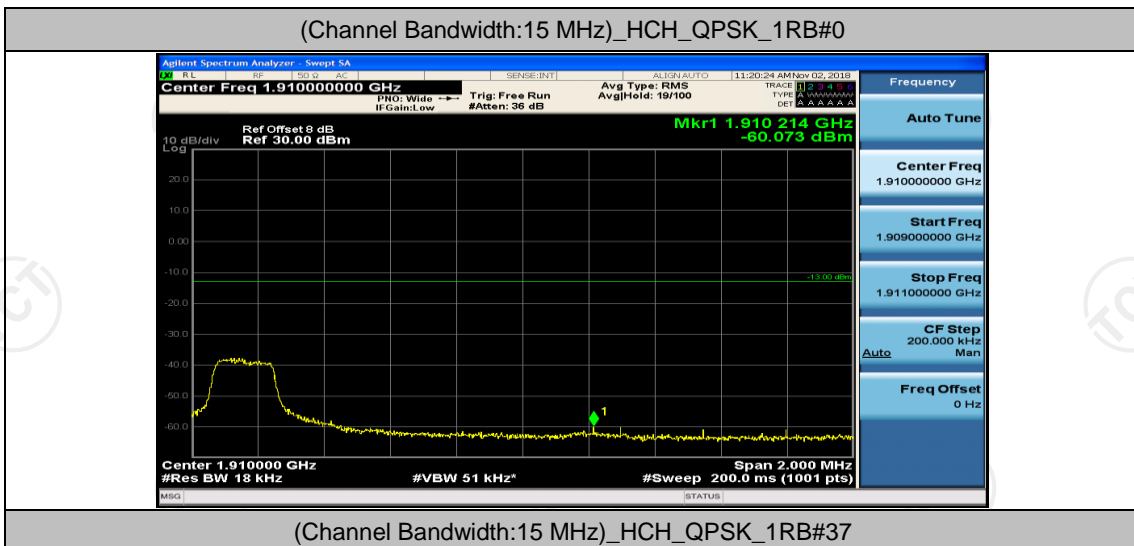

(Channel Bandwidth:15 MHz)_LCH_QPSK_37RB#0

(Channel Bandwidth:15 MHz)_LCH_QPSK_37RB#18

(Channel Bandwidth:15 MHz)_LCH_QPSK_37RB#38

(Channel Bandwidth:15 MHz)_HCH_QPSK_1RB#74

(Channel Bandwidth:15 MHz)_HCH_QPSK_37RB#0

(Channel Bandwidth:15 MHz)_HCH_QPSK_37RB#18

(Channel Bandwidth:15 MHz)_HCH_QPSK_37RB#38

(Channel Bandwidth:15 MHz)_HCH_QPSK_75RB#0

(Channel Bandwidth:15 MHz)_LCH_16QAM_1RB#0

(Channel Bandwidth:15 MHz)_LCH_16QAM_1RB#37