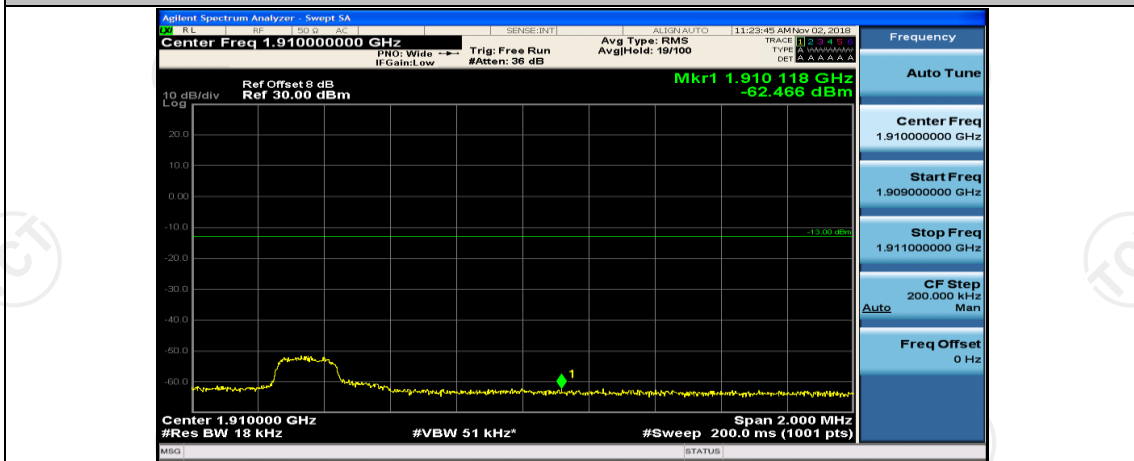

(Channel Bandwidth:20 MHz)_HCH_QPSK_1RB#49