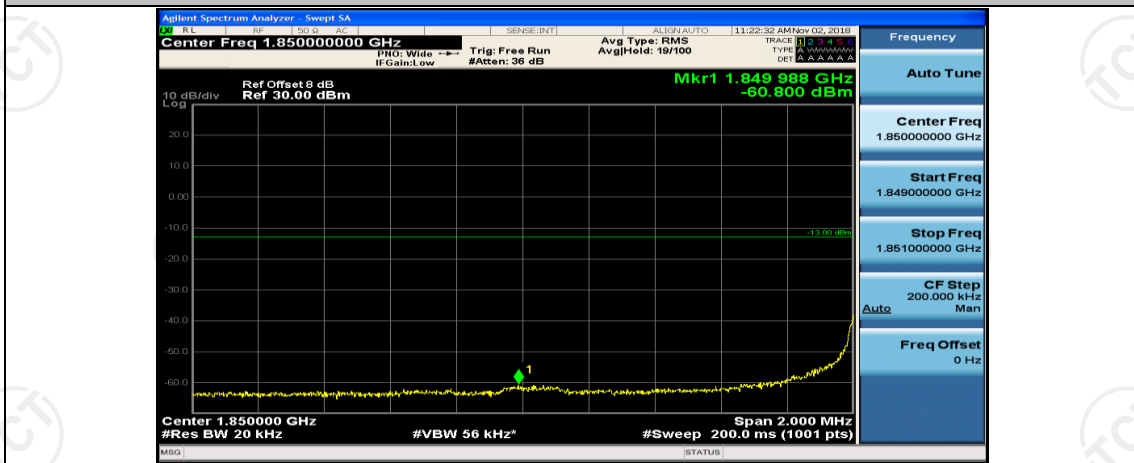

(Channel Bandwidth:20 MHz)_HCH_QPSK_50RB#50

(Channel Bandwidth:20 MHz)_HCH_QPSK_100RB#0

(Channel Bandwidth:20 MHz)_LCH_16QAM_1RB#0

(Channel Bandwidth:20 MHz)_LCH_16QAM_1RB#49

(Channel Bandwidth:20 MHz)_LCH_16QAM_1RB#99

(Channel Bandwidth:20 MHz)_LCH_16QAM_50RB#0

(Channel Bandwidth:20 MHz)_LCH_16QAM_50RB#25

(Channel Bandwidth:20 MHz)_LCH_16QAM_50RB#50

(Channel Bandwidth:20 MHz)_LCH_16QAM_100RB#0

(Channel Bandwidth:20 MHz)_HCH_16QAM_1RB#0