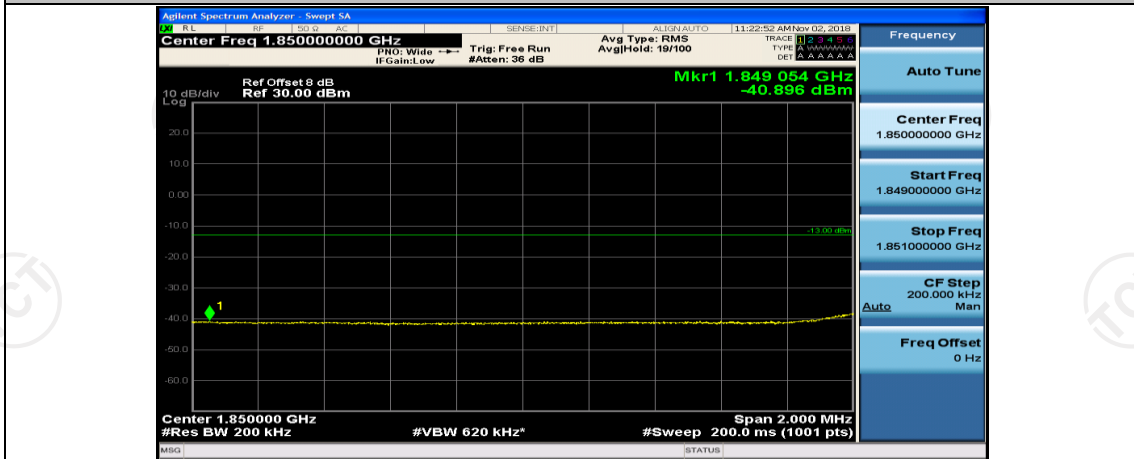

(Channel Bandwidth:15 MHz)_HCH_16QAM_37RB#38

(Channel Bandwidth: 15 MHz)_HCH_16QAM_75RB#0

Channel Bandwidth: 20 MHz

(Channel Bandwidth:20 MHz)_LCH_QPSK_50RB#25

(Channel Bandwidth:20 MHz)_LCH_QPSK_50RB#50

(Channel Bandwidth:20 MHz)_LCH_QPSK_100RB#0