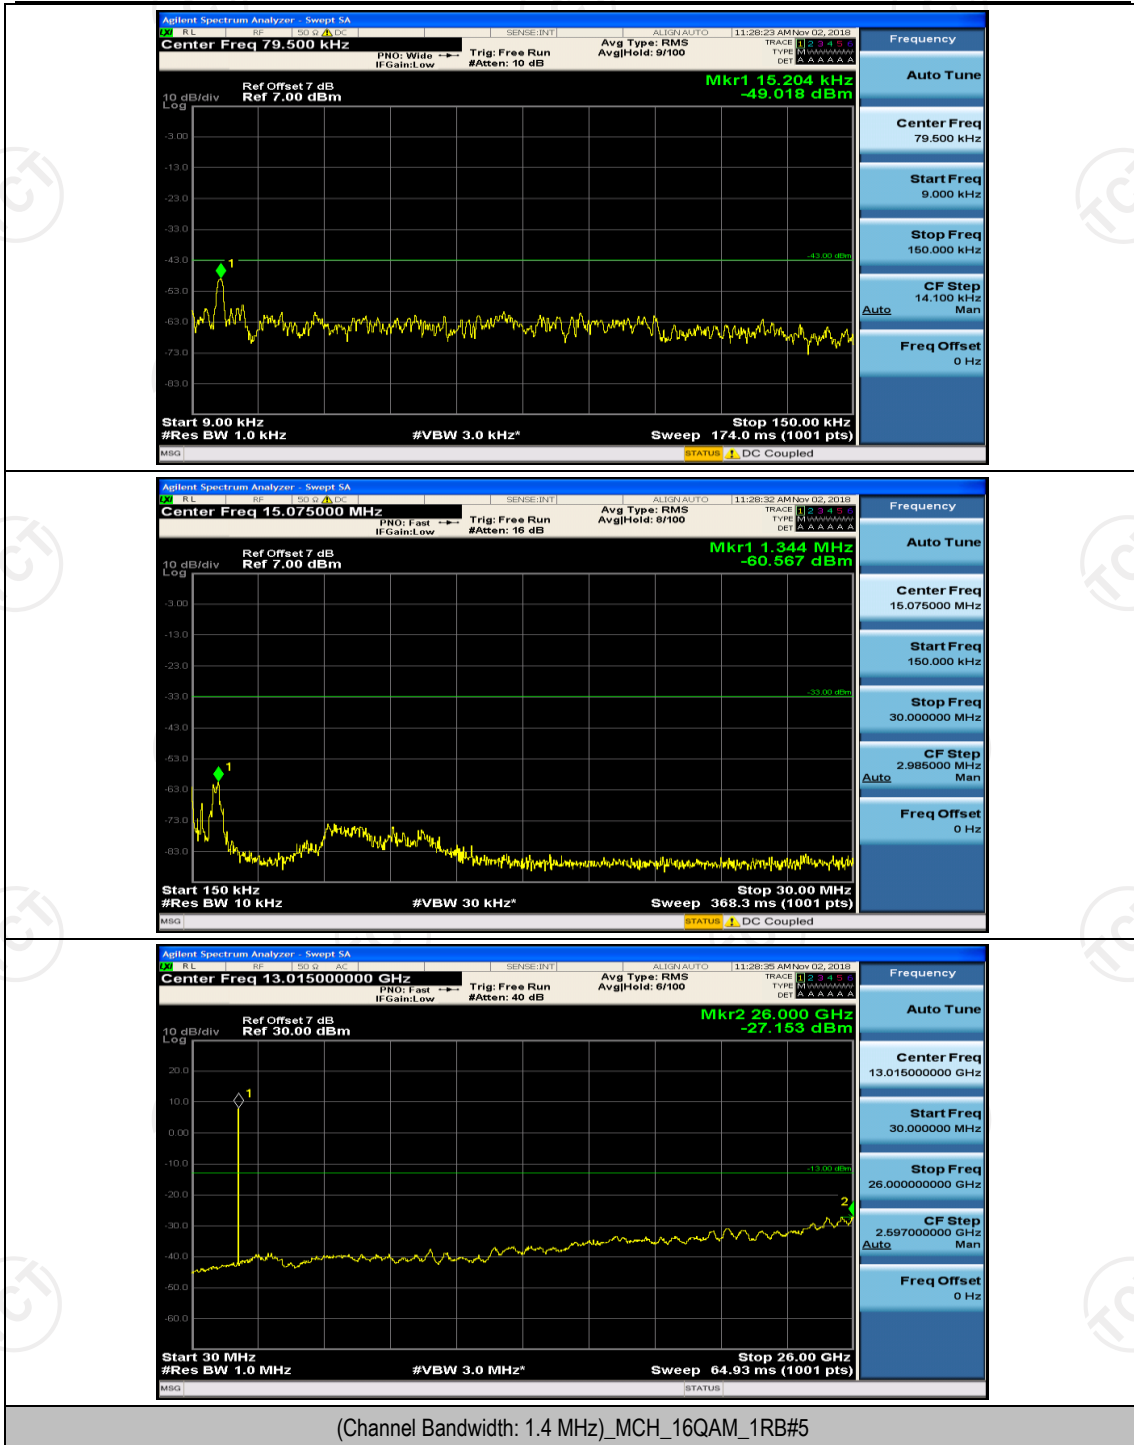

(Channel Bandwidth: 1.4 MHz)_LCH_16QAM_1RB#3

(Channel Bandwidth: 1.4 MHz)_MCH_16QAM_1RB#0

(Channel Bandwidth: 1.4 MHz)_MCH_16QAM_1RB#3

(Channel Bandwidth: 1.4 MHz)_HCH_16QAM_1RB#0

(Channel Bandwidth: 1.4 MHz)_HCH_16QAM_1RB#3