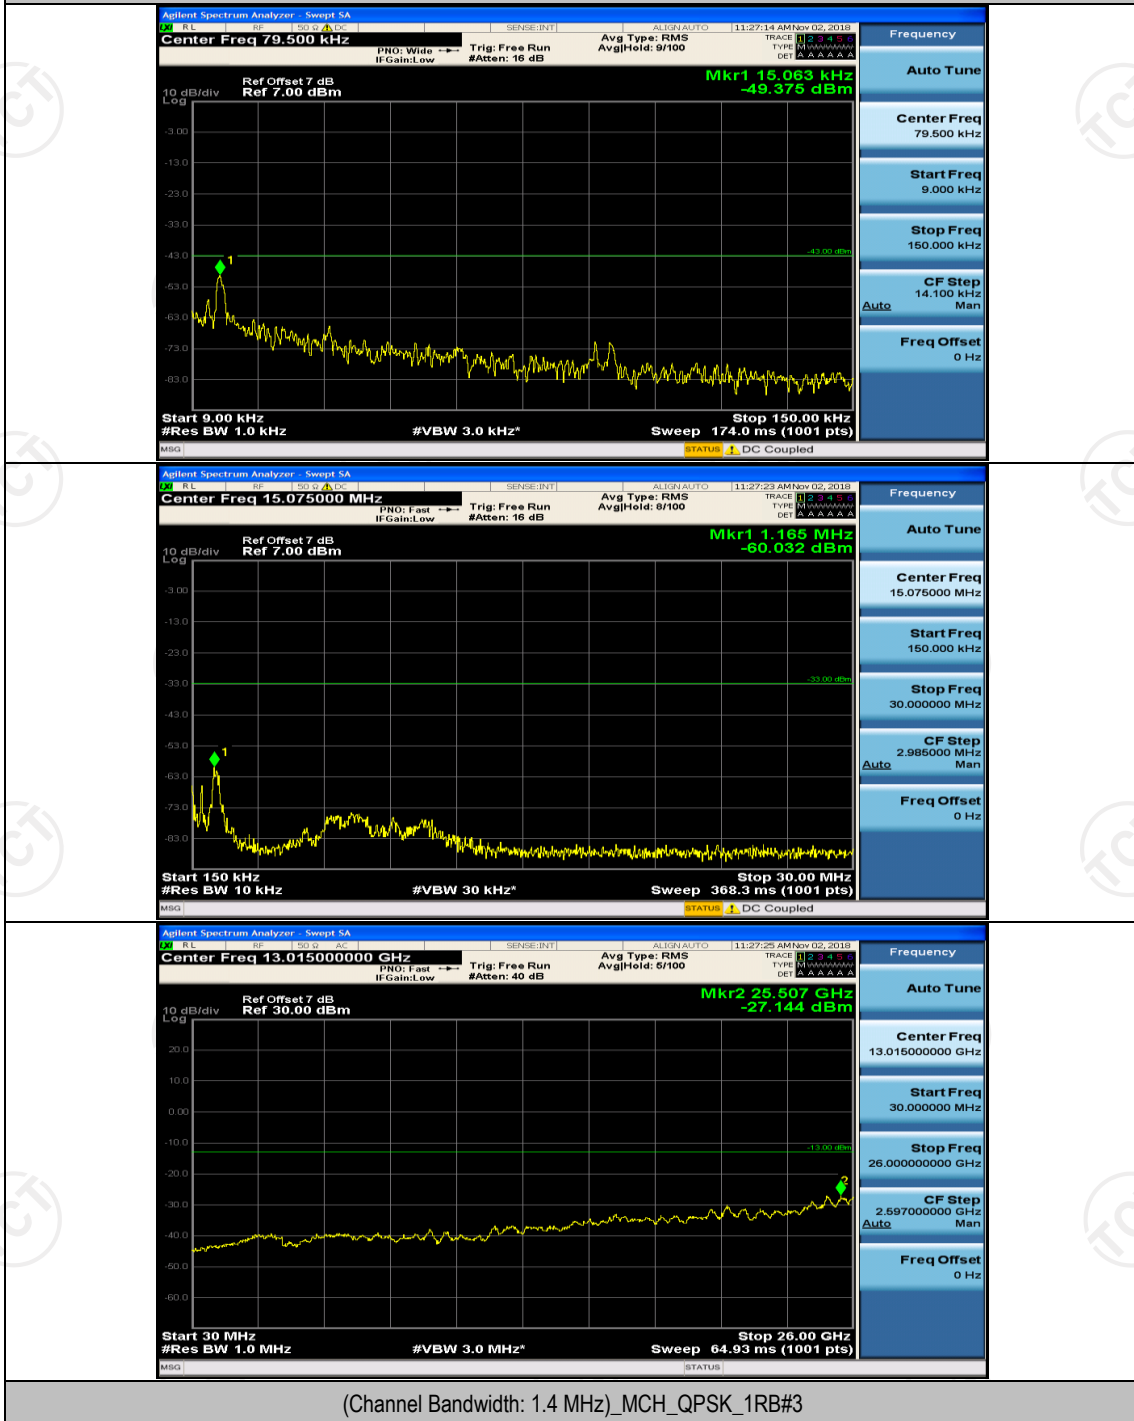

(Channel Bandwidth:20 MHz)_LCH_16QAM_50RB#0

(Channel Bandwidth:20 MHz)_LCH_16QAM_50RB#25

(Channel Bandwidth:20 MHz)_LCH_16QAM_50RB#50

(Channel Bandwidth:20 MHz)_LCH_16QAM_100RB#0

(Channel Bandwidth:20 MHz)_HCH_16QAM_1RB#0

(Channel Bandwidth:20 MHz)_HCH_16QAM_1RB#49

(Channel Bandwidth:20 MHz)_HCH_16QAM_1RB#99

(Channel Bandwidth:20 MHz)_HCH_16QAM_50RB#0

Appendix E: Conducted Spurious Emission

Test Graphs

Channel Bandwidth: 1.4 MHz

(Channel Bandwidth: 1.4 MHz)_MCH_QPSK_1RB#0

(Channel Bandwidth: 1.4 MHz)_MCH_QPSK_1RB#3

(Channel Bandwidth: 1.4 MHz)_HCH_QPSK_1RB#0

(Channel Bandwidth: 1.4 MHz)_HCH_QPSK_1RB#3

(Channel Bandwidth: 1.4 MHz)_LCH_16QAM_1RB#0