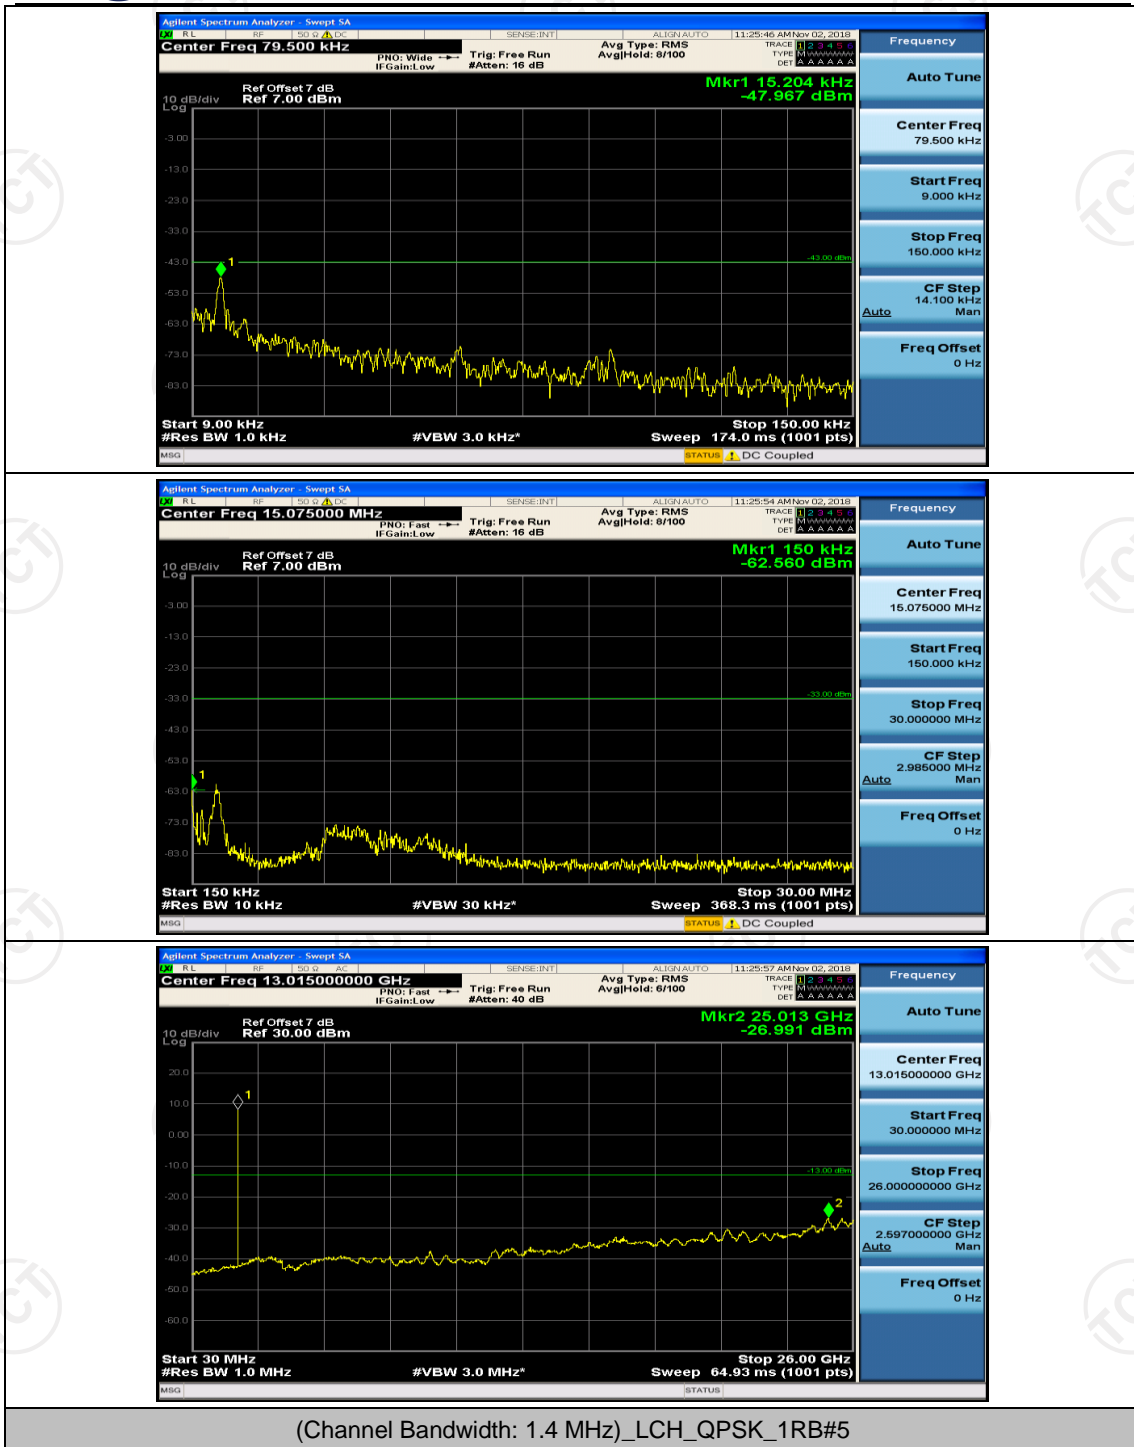

(Channel Bandwidth:20 MHz)_HCH_16QAM_1RB#49

(Channel Bandwidth:20 MHz)_HCH_16QAM_1RB#99

(Channel Bandwidth:20 MHz)_HCH_16QAM_50RB#0

Appendix E: Conducted Spurious Emission

Test Graphs

Channel Bandwidth: 1.4 MHz