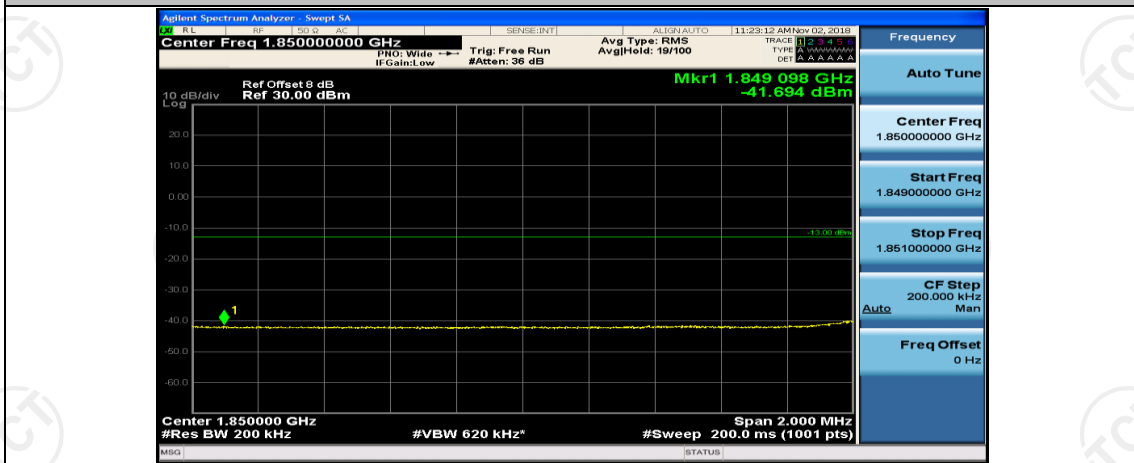

(Channel Bandwidth:20 MHz)_LCH_16QAM_50RB#50