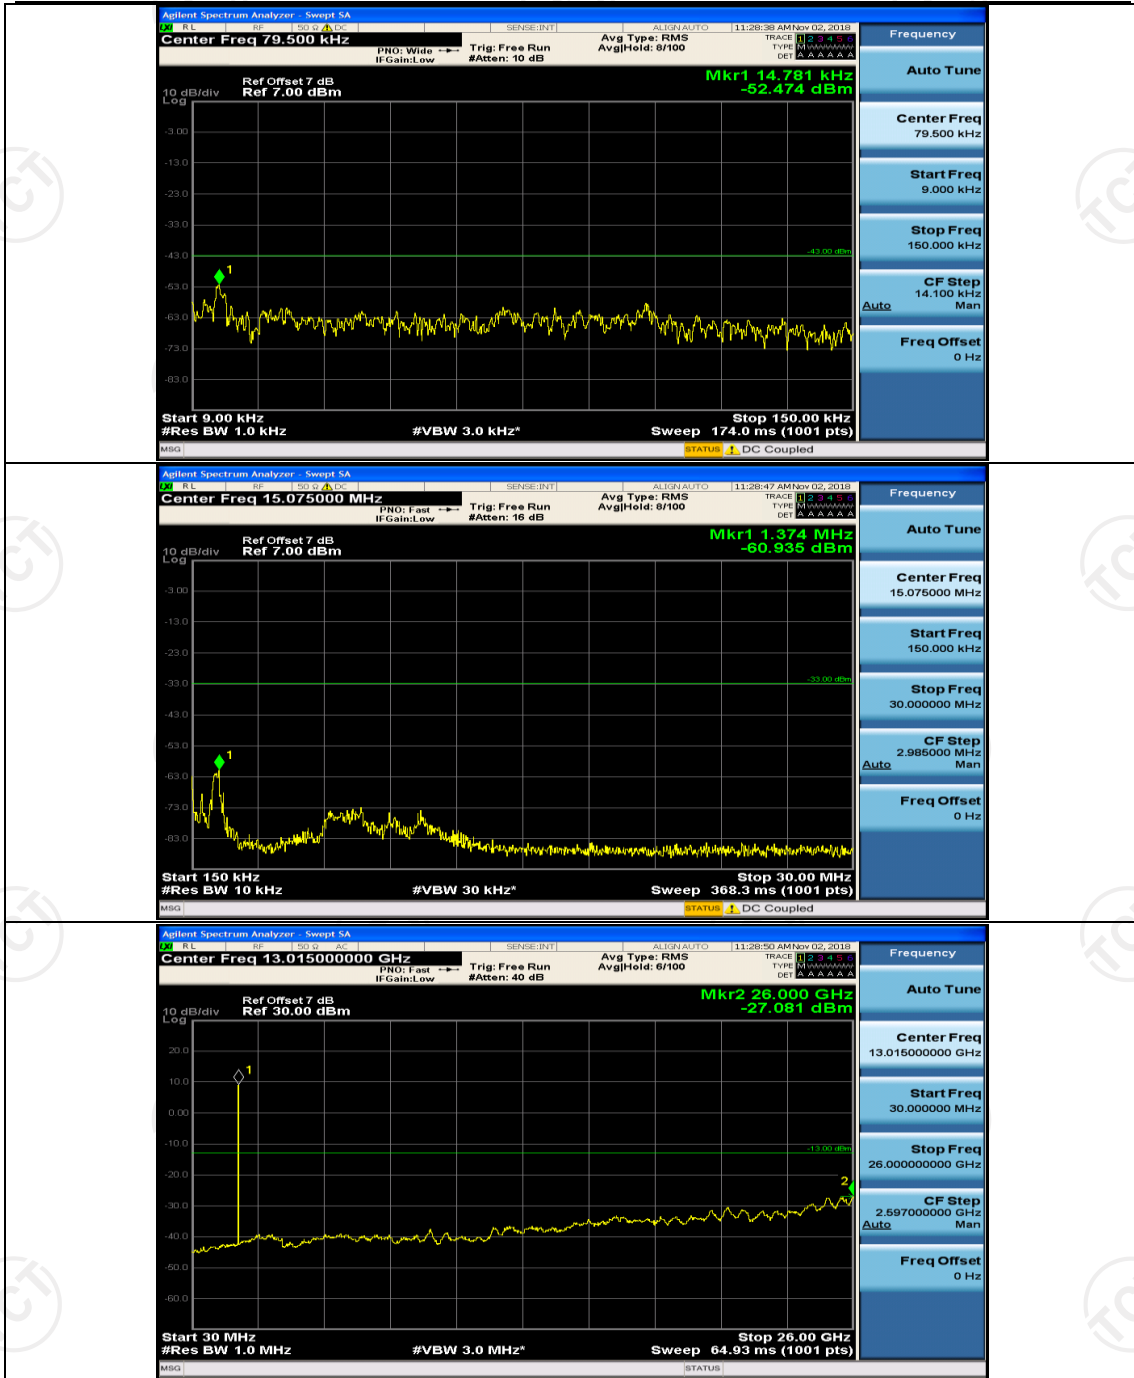

(Channel Bandwidth: 1.4 MHz)_LCH_16QAM_1RB#3

(Channel Bandwidth: 1.4 MHz)_MCH_16QAM_1RB#0

(Channel Bandwidth: 1.4 MHz)_MCH_16QAM_1RB#3

(Channel Bandwidth: 1.4 MHz)_HCH_16QAM_1RB#0

(Channel Bandwidth: 1.4 MHz)_HCH_16QAM_1RB#3