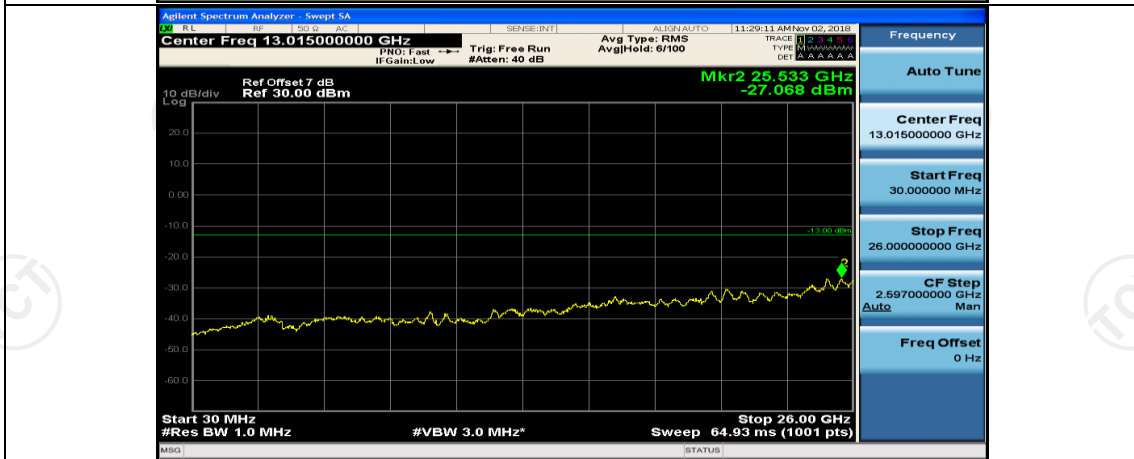

(Channel Bandwidth: 1.4 MHz)_MCH_QPSK_1RB#0

(Channel Bandwidth: 1.4 MHz)_MCH_QPSK_1RB#3

(Channel Bandwidth: 1.4 MHz)_HCH_QPSK_1RB#0

(Channel Bandwidth: 1.4 MHz)_HCH_QPSK_1RB#3

(Channel Bandwidth: 1.4 MHz)_LCH_16QAM_1RB#0