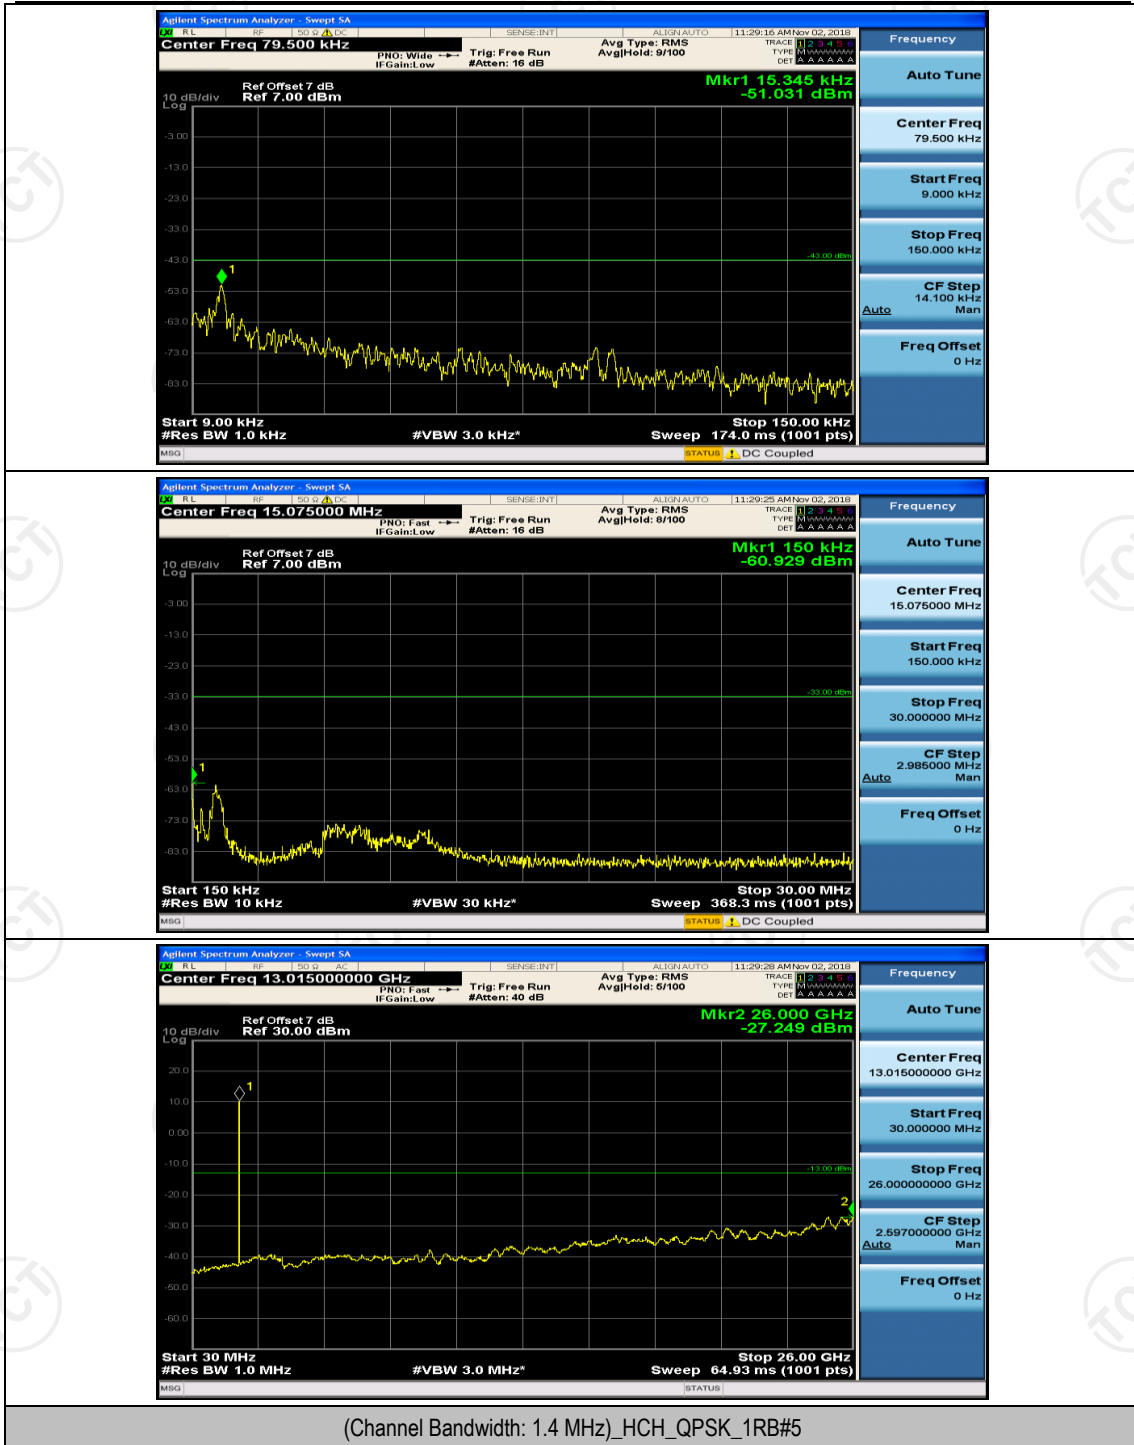

(Channel Bandwidth:20 MHz)_HCH_16QAM_1RB#49

(Channel Bandwidth:20 MHz)_HCH_16QAM_1RB#99

(Channel Bandwidth:20 MHz)_HCH_16QAM_50RB#0

Appendix E: Conducted Spurious Emission

Test Graphs

Channel Bandwidth: 1.4 MHz

(Channel Bandwidth: 1.4 MHz)_MCH_QPSK_1RB#0

(Channel Bandwidth: 1.4 MHz)_MCH_QPSK_1RB#3

(Channel Bandwidth: 1.4 MHz)_HCH_QPSK_1RB#0

(Channel Bandwidth: 1.4 MHz)_HCH_QPSK_1RB#3

(Channel Bandwidth: 1.4 MHz)_LCH_16QAM_1RB#0