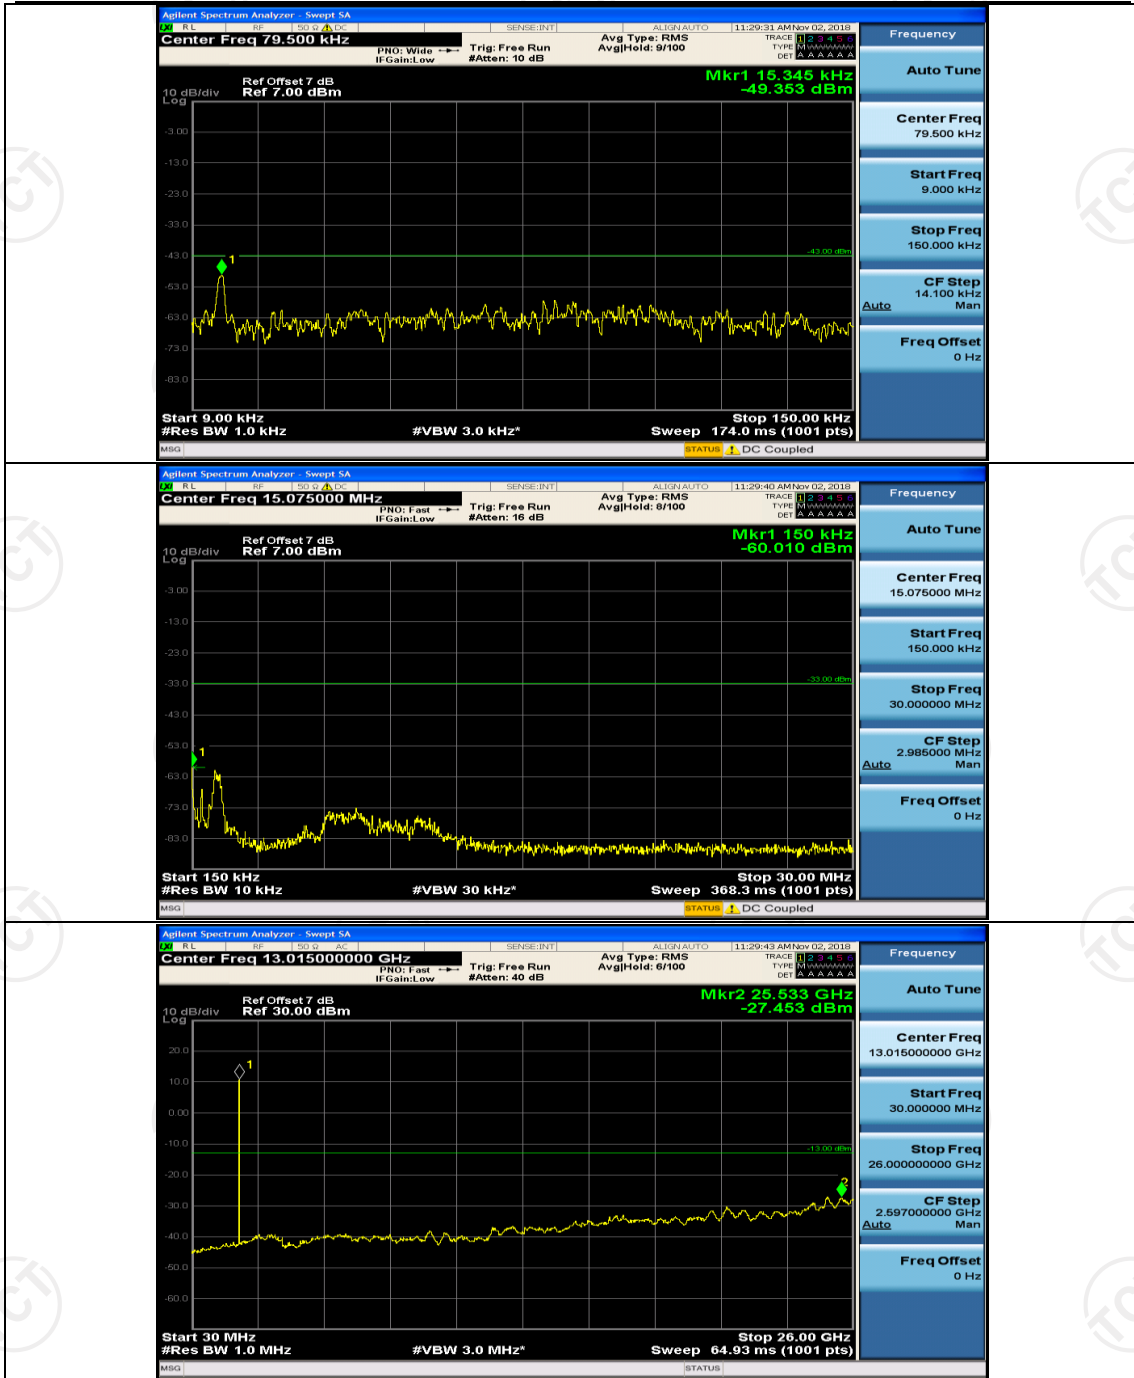

(Channel Bandwidth:20 MHz)_HCH_16QAM_1RB#49

(Channel Bandwidth:20 MHz)_HCH_16QAM_1RB#99

(Channel Bandwidth:20 MHz)_HCH_16QAM_50RB#0

Appendix E: Conducted Spurious Emission

Test Graphs

Channel Bandwidth: 1.4 MHz

(Channel Bandwidth: 1.4 MHz)_MCH_QPSK_1RB#0

(Channel Bandwidth: 1.4 MHz)_MCH_QPSK_1RB#3

(Channel Bandwidth: 1.4 MHz)_HCH_QPSK_1RB#0

(Channel Bandwidth: 1.4 MHz)_HCH_QPSK_1RB#3

(Channel Bandwidth: 1.4 MHz)_LCH_16QAM_1RB#0