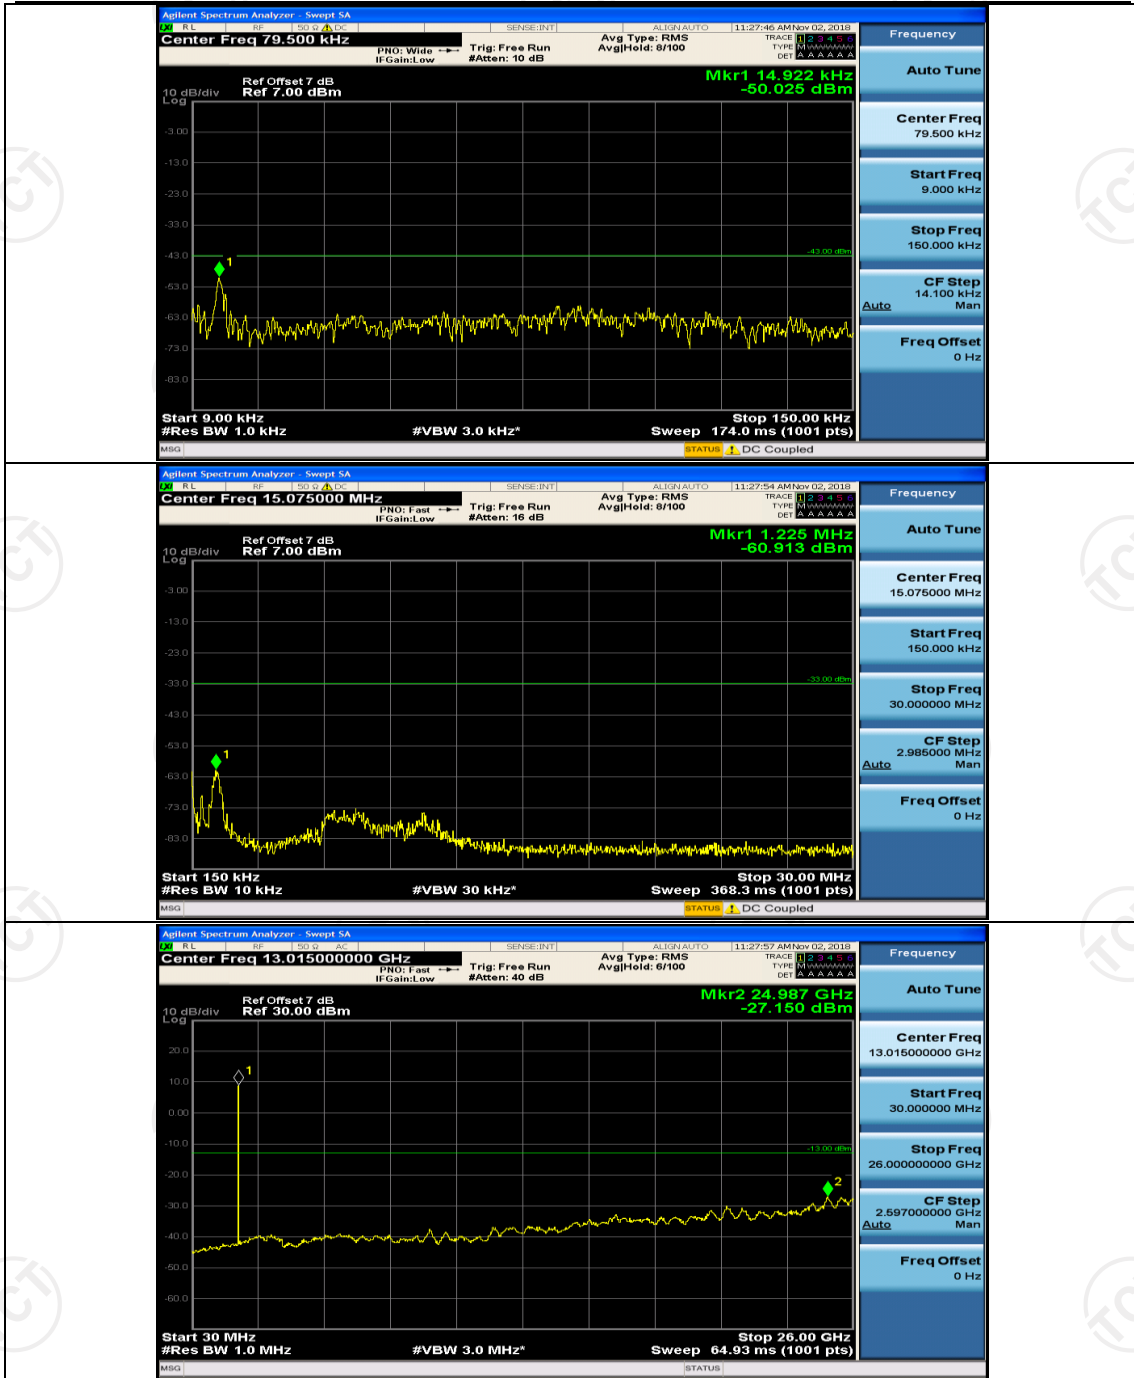

(Channel Bandwidth:20 MHz)_LCH_16QAM_50RB#0

(Channel Bandwidth:20 MHz)_LCH_16QAM_50RB#25

(Channel Bandwidth:20 MHz)_LCH_16QAM_50RB#50

(Channel Bandwidth:20 MHz)_LCH_16QAM_100RB#0

(Channel Bandwidth:20 MHz)_HCH_16QAM_1RB#0

(Channel Bandwidth:20 MHz)_HCH_16QAM_1RB#49

(Channel Bandwidth:20 MHz)_HCH_16QAM_1RB#99

(Channel Bandwidth:20 MHz)_HCH_16QAM_50RB#0

Appendix E: Conducted Spurious Emission

Test Graphs

Channel Bandwidth: 1.4 MHz

(Channel Bandwidth: 1.4 MHz)_MCH_QPSK_1RB#0

(Channel Bandwidth: 1.4 MHz)_MCH_QPSK_1RB#3

(Channel Bandwidth: 1.4 MHz)_HCH_QPSK_1RB#0

(Channel Bandwidth: 1.4 MHz)_HCH_QPSK_1RB#3

(Channel Bandwidth: 1.4 MHz)_LCH_16QAM_1RB#0