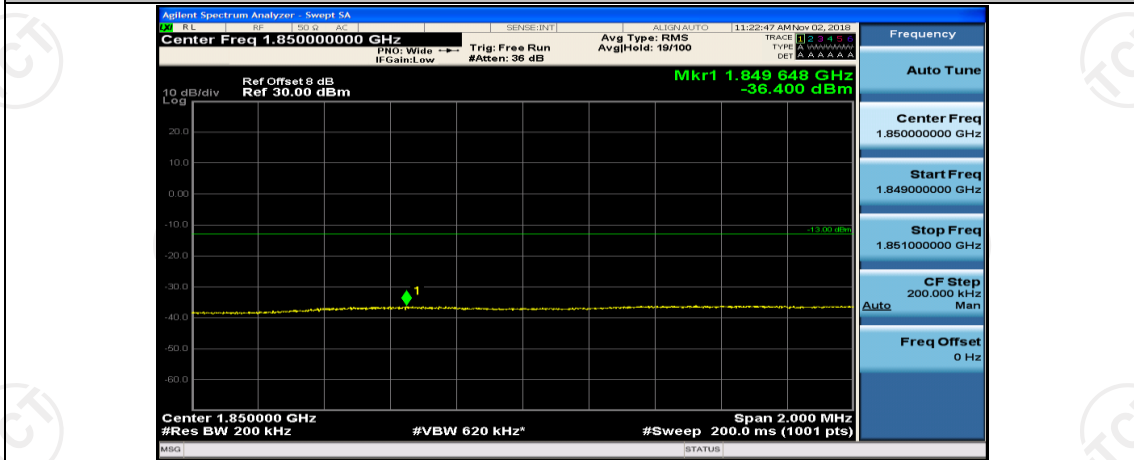

(Channel Bandwidth:15 MHz)_HCH_16QAM_37RB#38

(Channel Bandwidth: 15 MHz)_HCH_16QAM_75RB#0

Channel Bandwidth: 20 MHz

(Channel Bandwidth:20 MHz)_LCH_QPSK_50RB#25

(Channel Bandwidth:20 MHz)_LCH_QPSK_50RB#50

(Channel Bandwidth:20 MHz)_LCH_QPSK_100RB#0