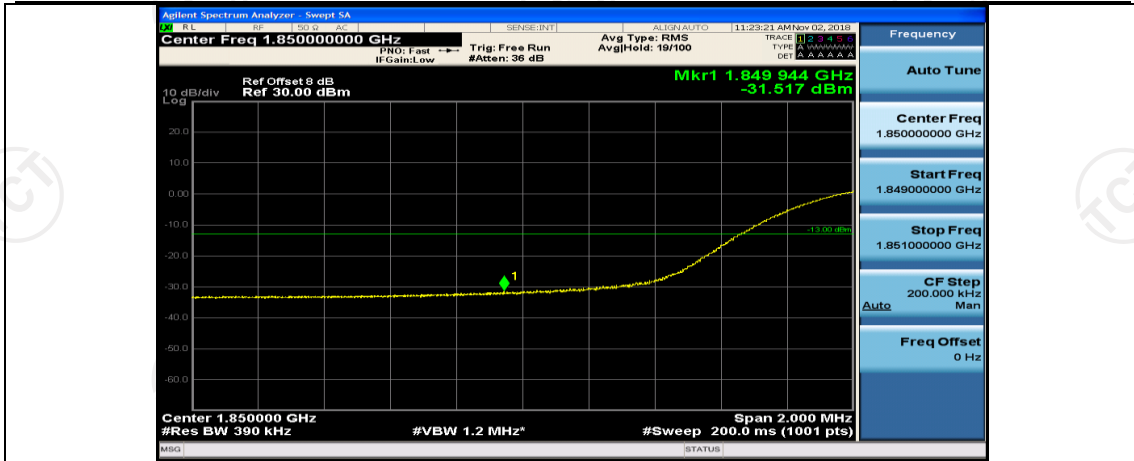

(Channel Bandwidth:15 MHz)_HCH_16QAM_37RB#38

(Channel Bandwidth: 15 MHz)_HCH_16QAM_75RB#0

Channel Bandwidth: 20 MHz

(Channel Bandwidth:20 MHz)_LCH_QPSK_50RB#25

(Channel Bandwidth:20 MHz)_LCH_QPSK_50RB#50

(Channel Bandwidth:20 MHz)_LCH_QPSK_100RB#0