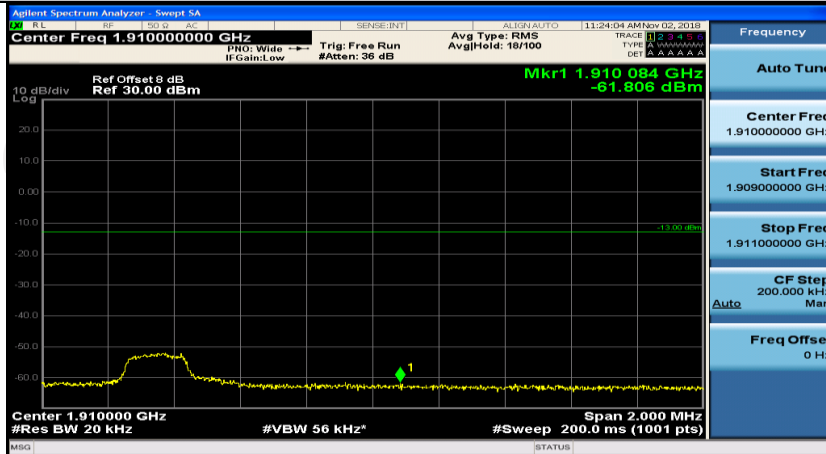

(Channel Bandwidth:20 MHz)_HCH_16QAM_1RB#49