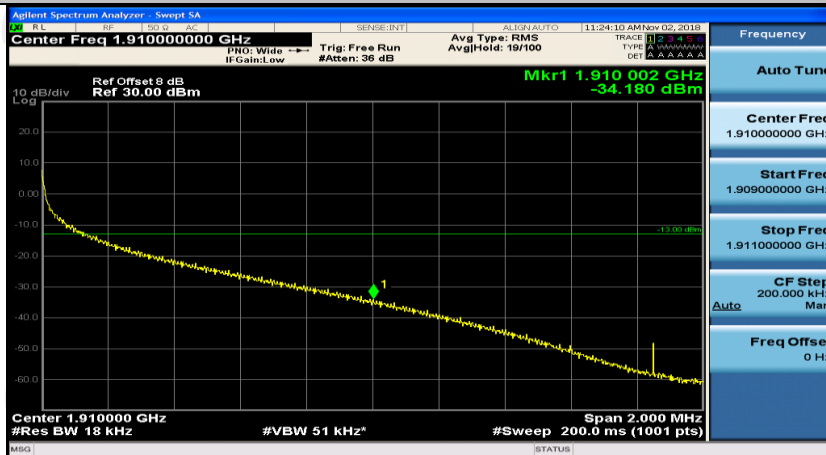

(Channel Bandwidth:20 MHz)_HCH_16QAM_1RB#99