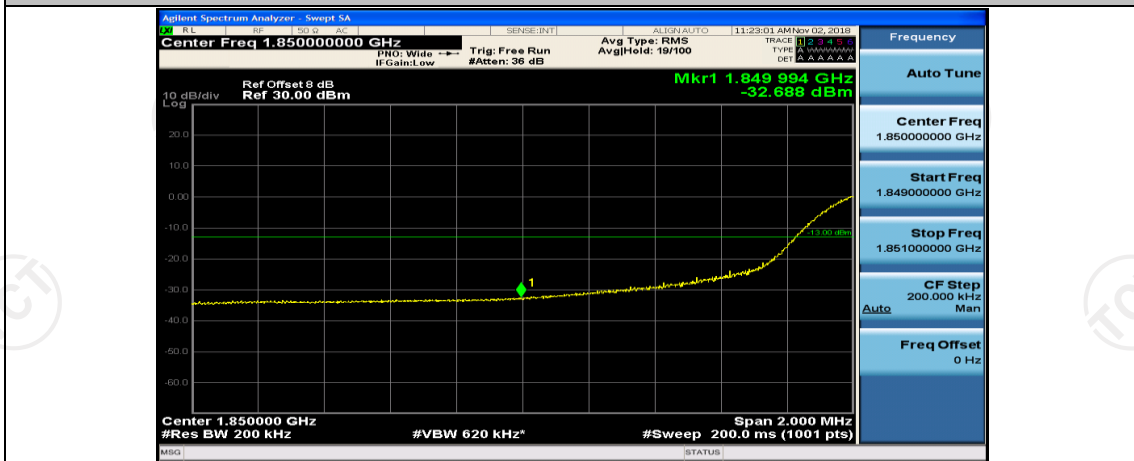

(Channel Bandwidth:20 MHz)_LCH_16QAM_50RB#0