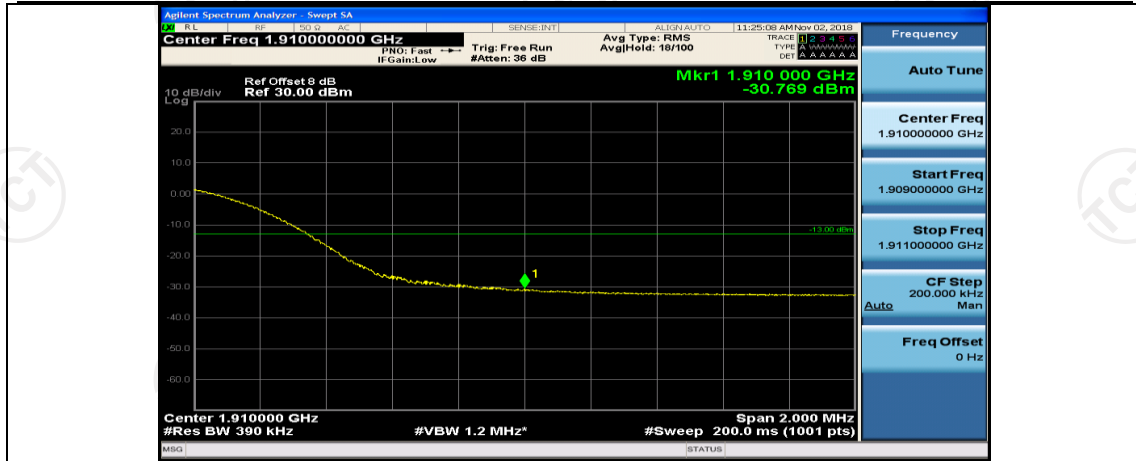

(Channel Bandwidth:20 MHz)_HCH_16QAM_1RB#49

(Channel Bandwidth:20 MHz)_HCH_16QAM_1RB#99

(Channel Bandwidth:20 MHz)_HCH_16QAM_50RB#0

Appendix E: Conducted Spurious Emission

Test Graphs

Channel Bandwidth: 1.4 MHz