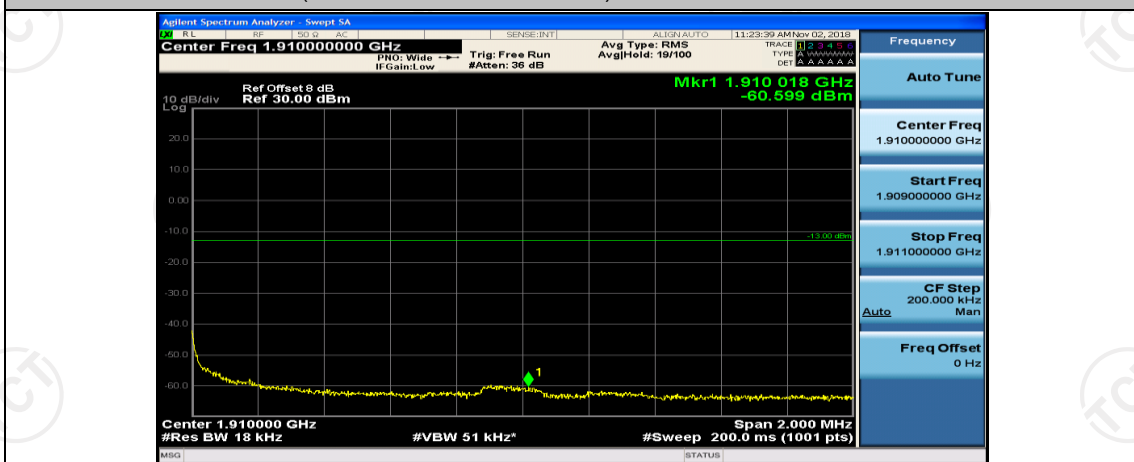

(Channel Bandwidth:20 MHz)_HCH_QPSK_1RB#0