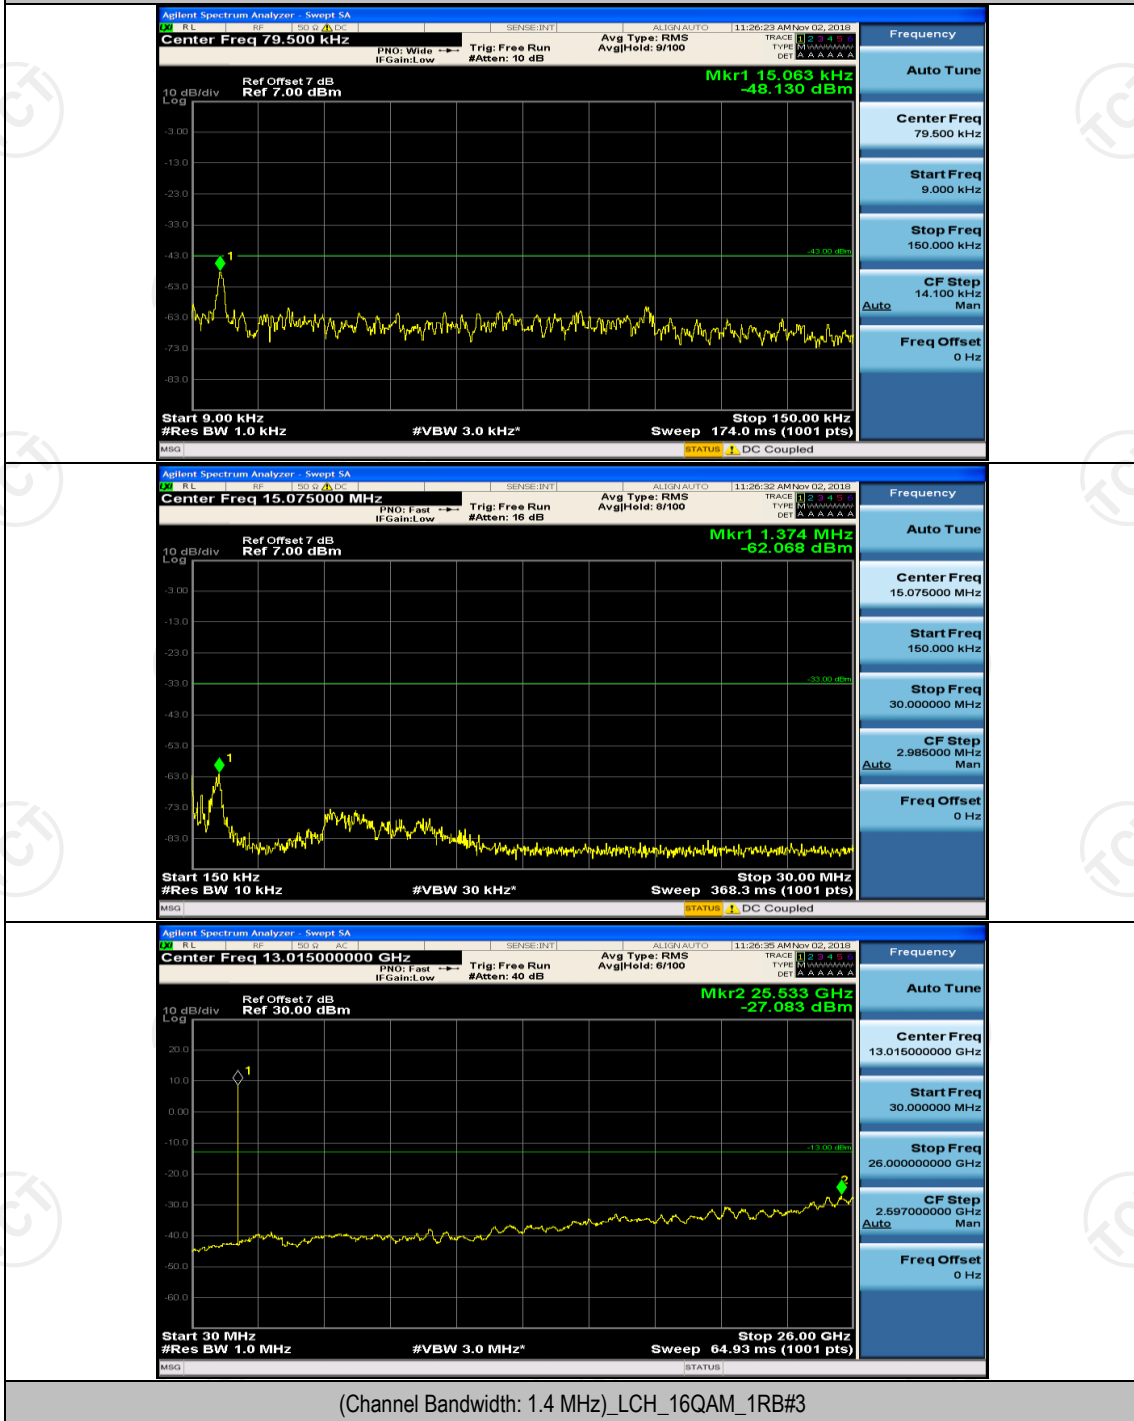

(Channel Bandwidth:20 MHz)_HCH_16QAM_1RB#49

(Channel Bandwidth:20 MHz)_HCH_16QAM_1RB#99

(Channel Bandwidth:20 MHz)_HCH_16QAM_50RB#0

Appendix E: Conducted Spurious Emission

Test Graphs

Channel Bandwidth: 1.4 MHz

(Channel Bandwidth: 1.4 MHz)_MCH_QPSK_1RB#0

(Channel Bandwidth: 1.4 MHz)_MCH_QPSK_1RB#3

(Channel Bandwidth: 1.4 MHz)_HCH_QPSK_1RB#0

(Channel Bandwidth: 1.4 MHz)_HCH_QPSK_1RB#3

(Channel Bandwidth: 1.4 MHz)_LCH_16QAM_1RB#0