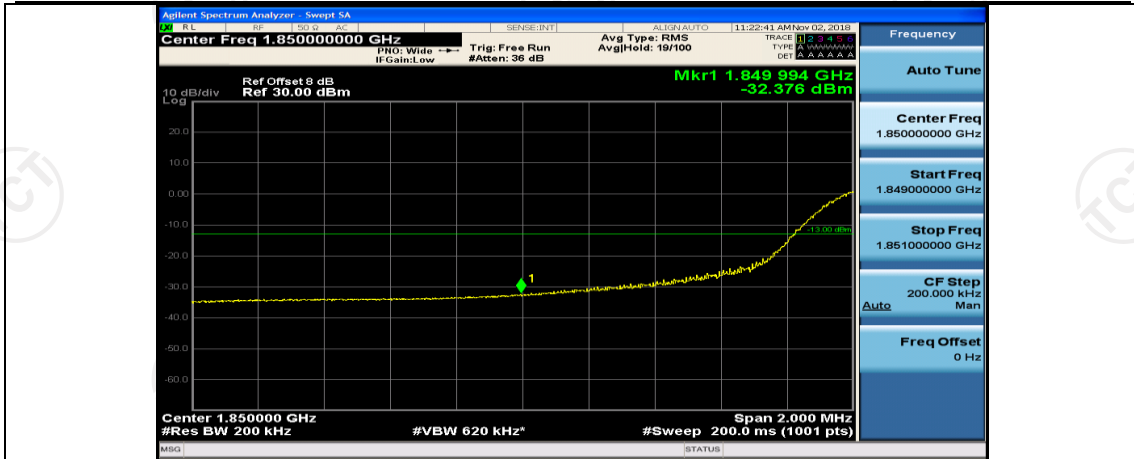

(Channel Bandwidth:15 MHz)_HCH_16QAM_37RB#38

(Channel Bandwidth: 15 MHz)_HCH_16QAM_75RB#0

Channel Bandwidth: 20 MHz

(Channel Bandwidth:20 MHz)_LCH_QPSK_50RB#25

(Channel Bandwidth:20 MHz)_LCH_QPSK_50RB#50

(Channel Bandwidth:20 MHz)_LCH_QPSK_100RB#0