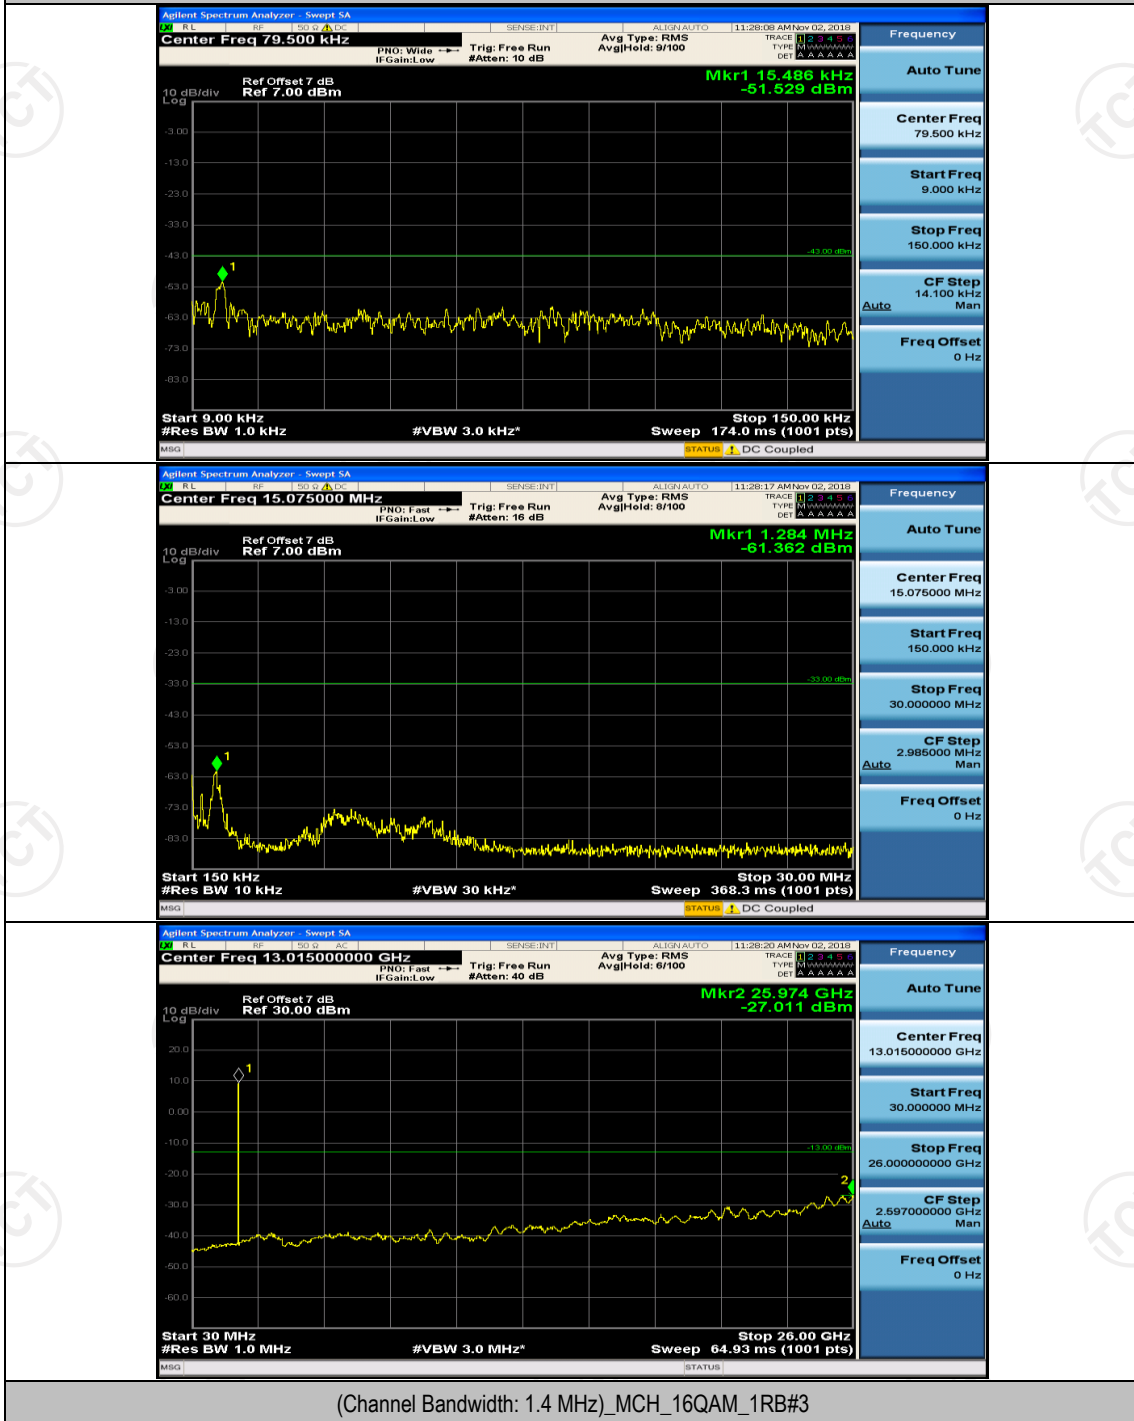

(Channel Bandwidth: 1.4 MHz)_MCH_16QAM_1RB#0

(Channel Bandwidth: 1.4 MHz)_MCH_16QAM_1RB#3