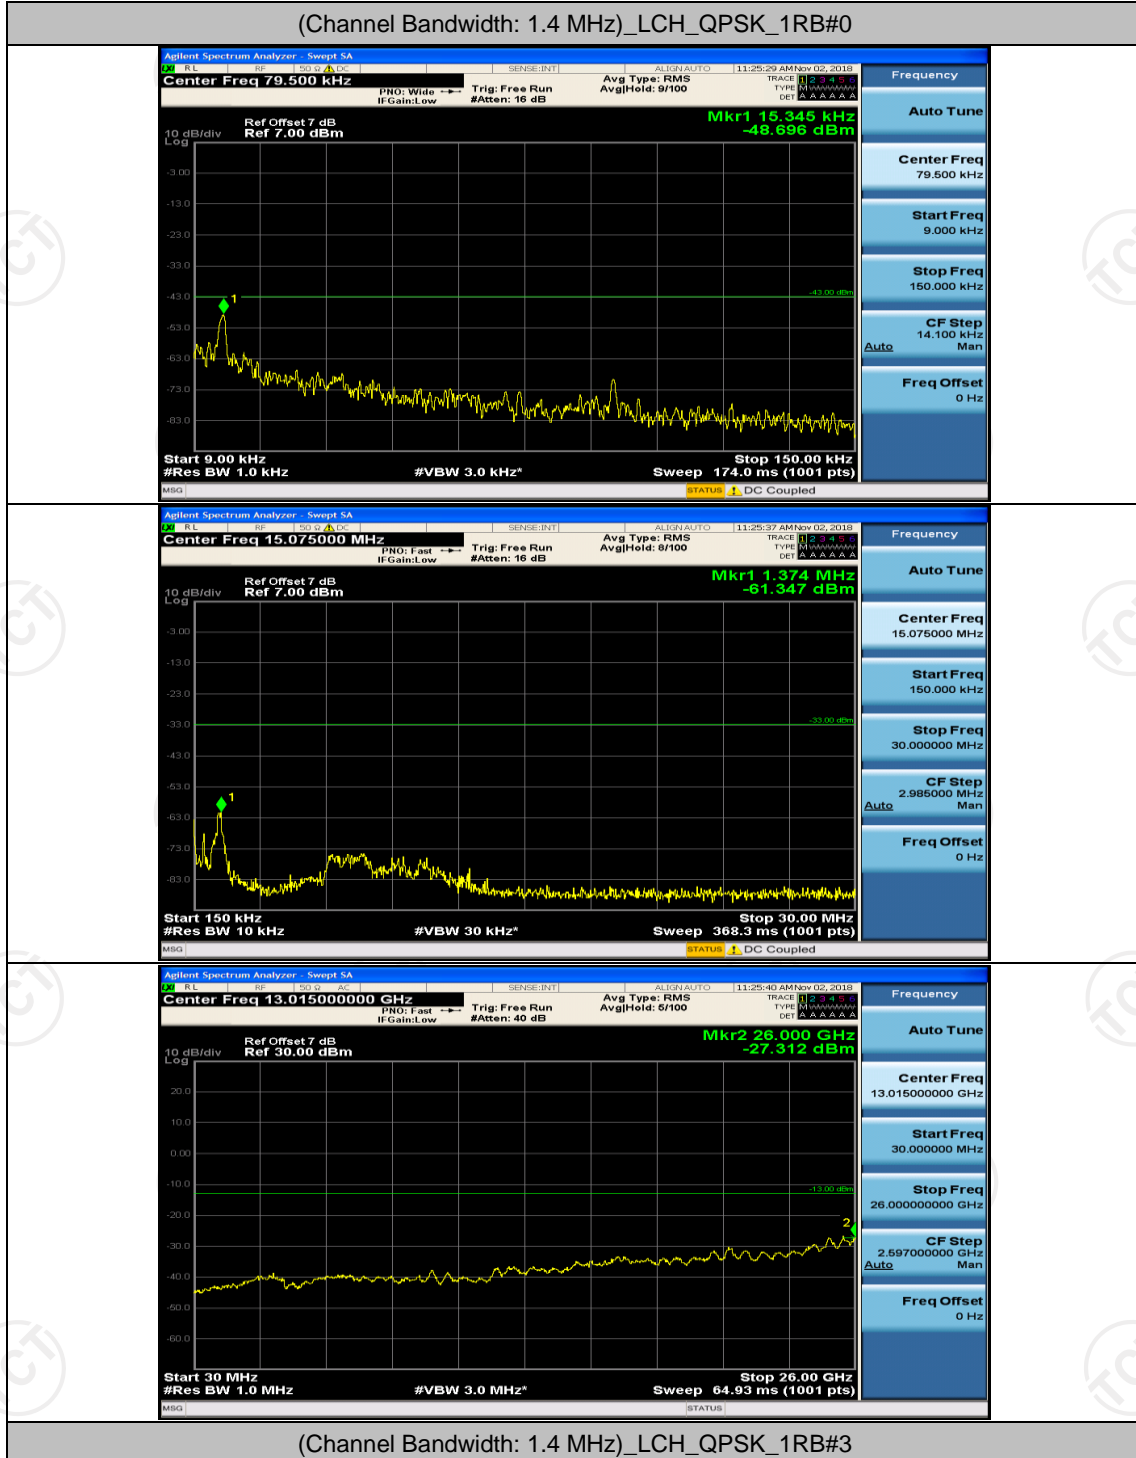

(Channel Bandwidth:20 MHz)_LCH_16QAM_50RB#0

(Channel Bandwidth:20 MHz)_LCH_16QAM_50RB#25

(Channel Bandwidth:20 MHz)_LCH_16QAM_50RB#50

(Channel Bandwidth:20 MHz)_LCH_16QAM_100RB#0

(Channel Bandwidth:20 MHz)_HCH_16QAM_1RB#0

(Channel Bandwidth:20 MHz)_HCH_16QAM_1RB#49

(Channel Bandwidth:20 MHz)_HCH_16QAM_1RB#99

(Channel Bandwidth:20 MHz)_HCH_16QAM_50RB#0

Appendix E: Conducted Spurious Emission

Test Graphs

Channel Bandwidth: 1.4 MHz

(Channel Bandwidth: 1.4 MHz)_MCH_QPSK_1RB#0

(Channel Bandwidth: 1.4 MHz)_MCH_QPSK_1RB#3

(Channel Bandwidth: 1.4 MHz)_HCH_QPSK_1RB#0

(Channel Bandwidth: 1.4 MHz)_HCH_QPSK_1RB#3

(Channel Bandwidth: 1.4 MHz)_LCH_16QAM_1RB#0