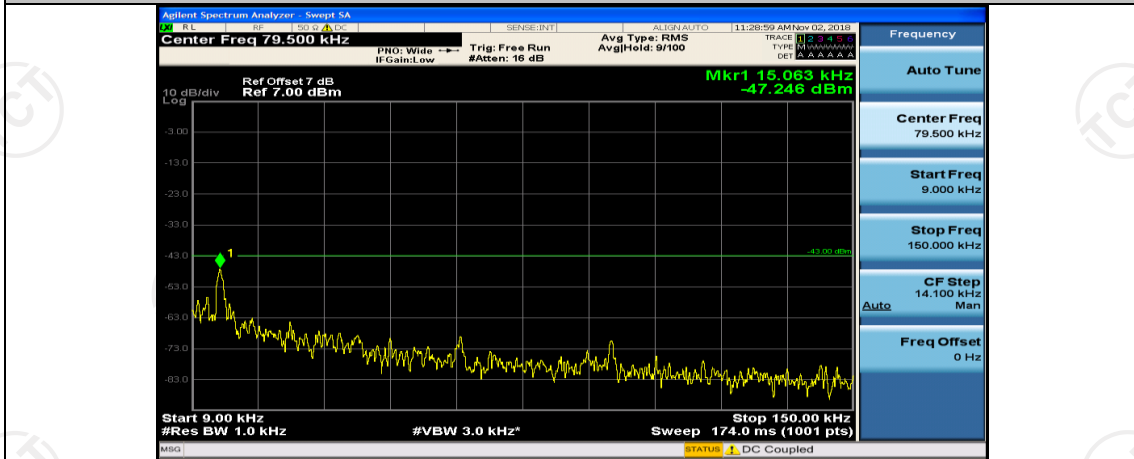

(Channel Bandwidth: 1.4 MHz)_MCH_QPSK_1RB#0

(Channel Bandwidth: 1.4 MHz)_MCH_QPSK_1RB#3

(Channel Bandwidth: 1.4 MHz)_HCH_QPSK_1RB#0

(Channel Bandwidth: 1.4 MHz)_HCH_QPSK_1RB#3

(Channel Bandwidth: 1.4 MHz)_LCH_16QAM_1RB#0