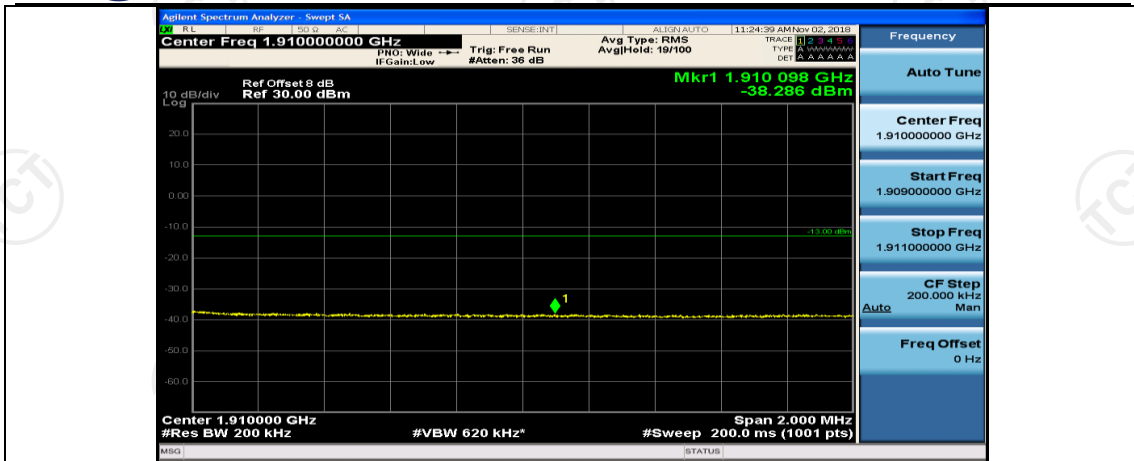

(Channel Bandwidth:20 MHz)_HCH_16QAM_50RB#0