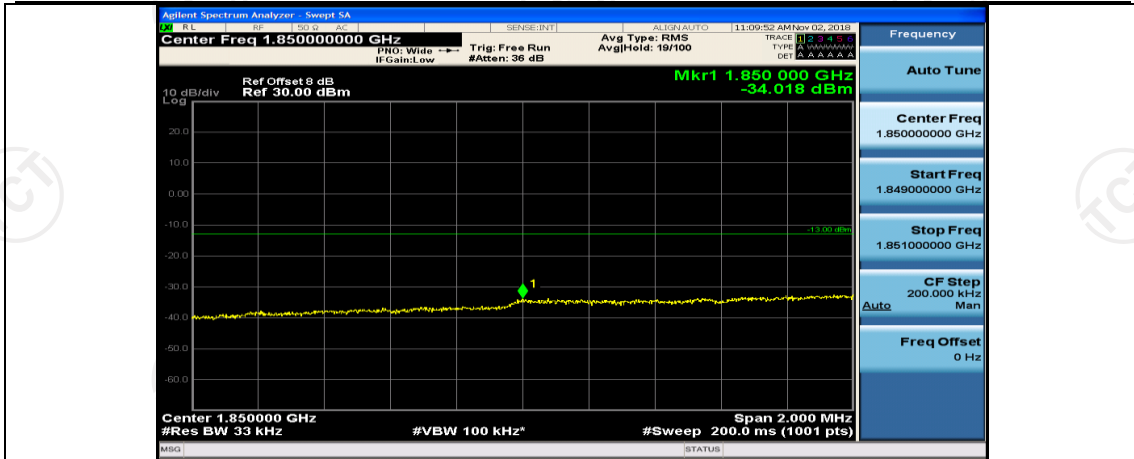

(Channel Bandwidth: 3 MHz)_LCH_QPSK_8RB#7