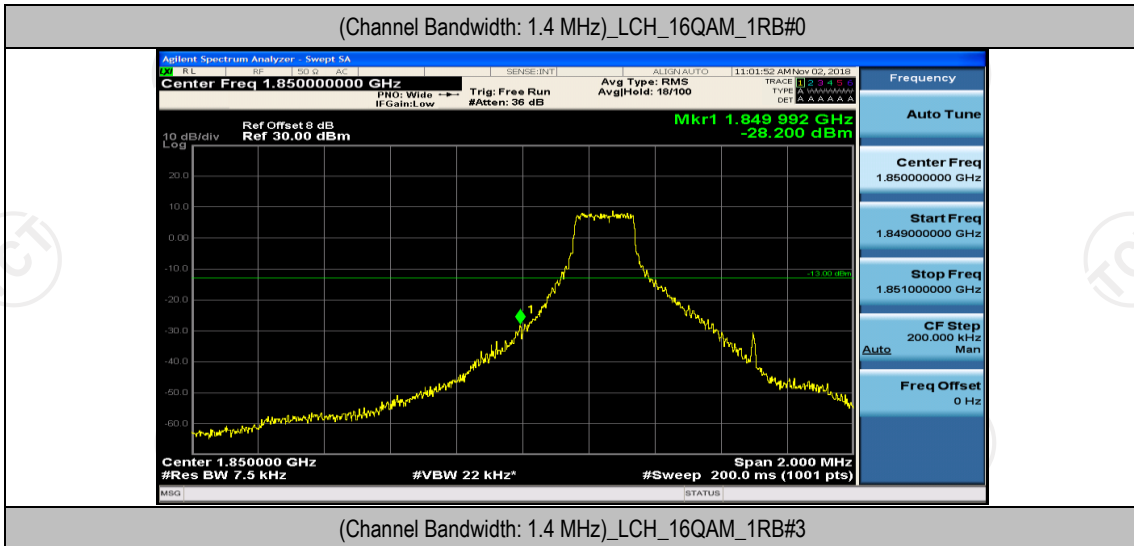

(Channel Bandwidth: 1.4 MHz)_HCH_QPSK_3RB#0

(Channel Bandwidth: 1.4 MHz)_HCH_QPSK_3RB#2

(Channel Bandwidth: 1.4 MHz)_HCH_QPSK_3RB#3

(Channel Bandwidth: 1.4 MHz)_HCH_QPSK_6RB#0

(Channel Bandwidth: 1.4 MHz)_LCH_16QAM_1RB#3

(Channel Bandwidth: 1.4 MHz)_LCH_16QAM_1RB#5

(Channel Bandwidth: 1.4 MHz)_LCH_16QAM_3RB#0

(Channel Bandwidth: 1.4 MHz)_LCH_16QAM_3RB#2

(Channel Bandwidth: 1.4 MHz)_LCH_16QAM_3RB#3

(Channel Bandwidth: 1.4 MHz)_LCH_16QAM_6RB#0