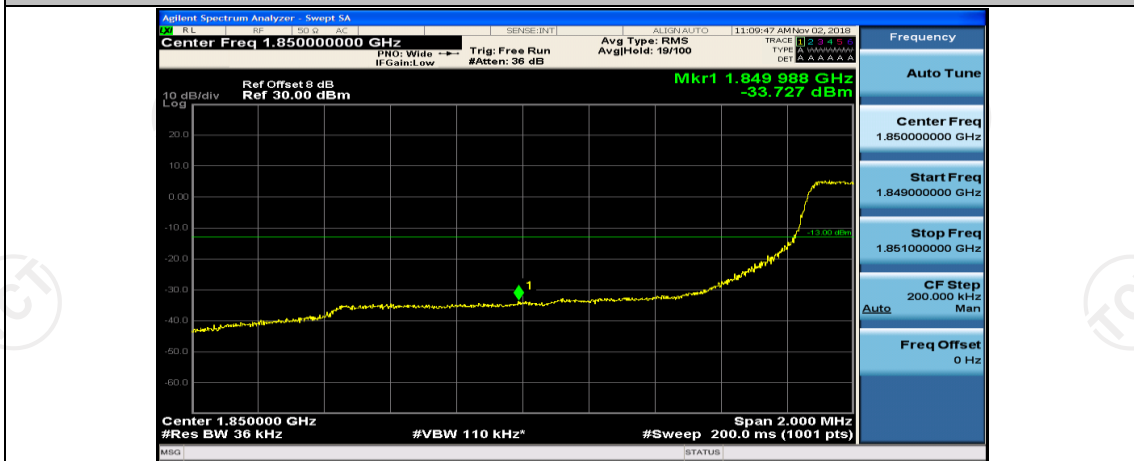

(Channel Bandwidth: 3 MHz)_LCH_QPSK_8RB#4