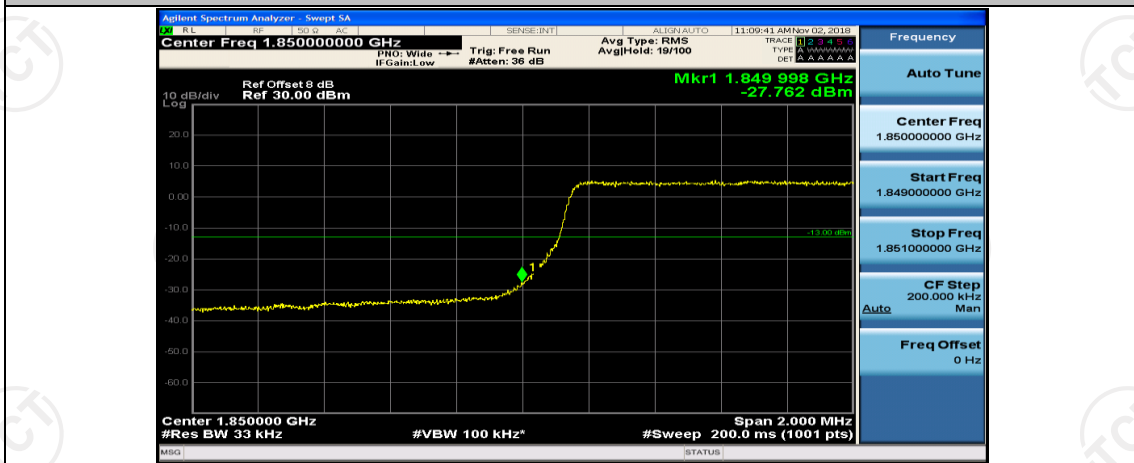

(Channel Bandwidth: 3 MHz)_LCH_QPSK_8RB#0