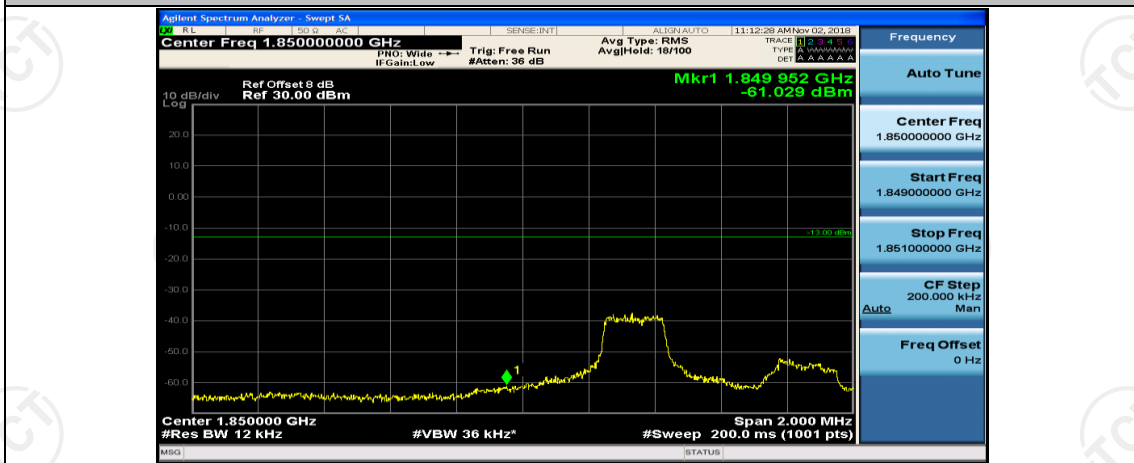

(Channel Bandwidth: 3 MHz)_HCH_16QAM_8RB#7

(Channel Bandwidth: 3 MHz)_HCH_16QAM_15RB#0

Channel Bandwidth: 5 MHz

(Channel Bandwidth: 5 MHz)_LCH_QPSK_1RB#12

(Channel Bandwidth: 5 MHz)_LCH_QPSK_1RB#24

(Channel Bandwidth: 5 MHz)_LCH_QPSK_12RB#0