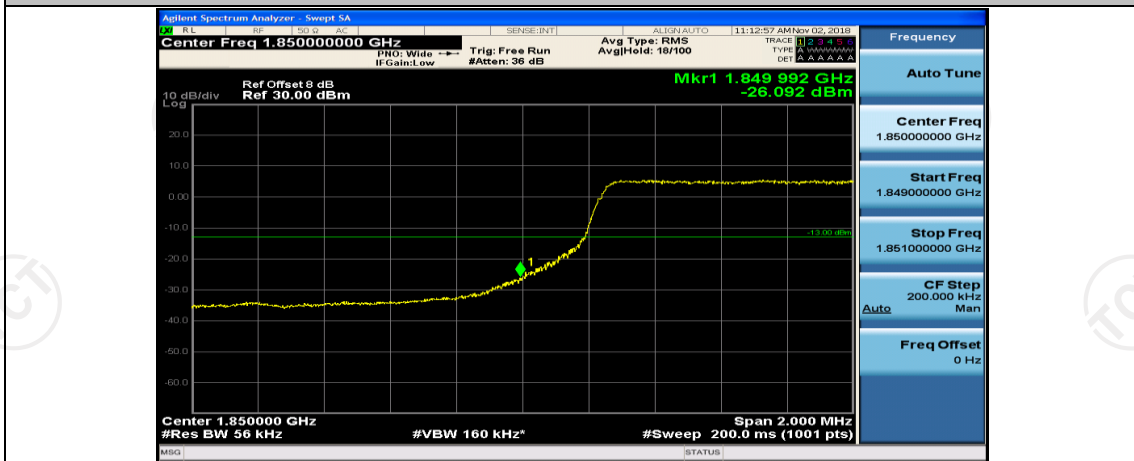

(Channel Bandwidth: 3 MHz)_HCH_16QAM_8RB#7

(Channel Bandwidth: 3 MHz)_HCH_16QAM_15RB#0

Channel Bandwidth: 5 MHz

(Channel Bandwidth: 5 MHz)_LCH_QPSK_1RB#12

(Channel Bandwidth: 5 MHz)_LCH_QPSK_1RB#24

(Channel Bandwidth: 5 MHz)_LCH_QPSK_12RB#0