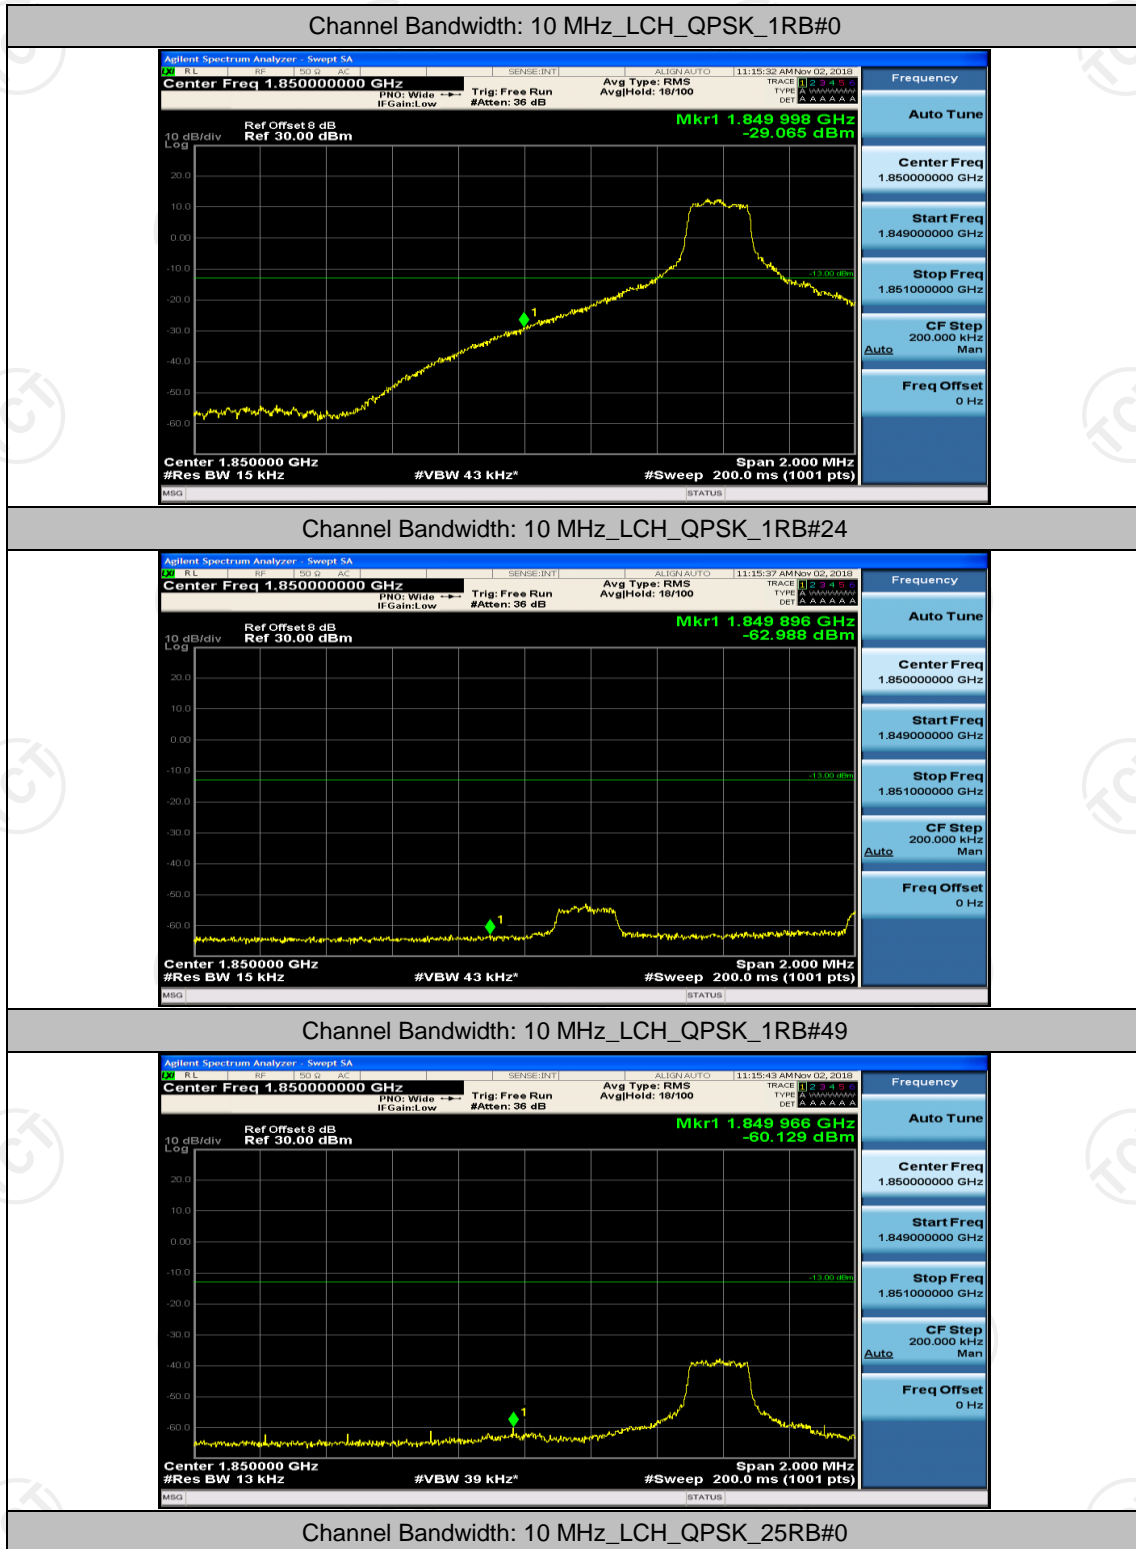

(Channel Bandwidth: 5 MHz)_HCH_16QAM_12RB#0

(Channel Bandwidth: 5 MHz)_HCH_16QAM_12RB#6

(Channel Bandwidth: 5 MHz)_HCH_16QAM_12RB#13

(Channel Bandwidth: 5 MHz)_HCH_16QAM_25RB#0

Channel Bandwidth: 10 MHz

Channel Bandwidth: 10 MHz_HCH_QPSK_1RB#0