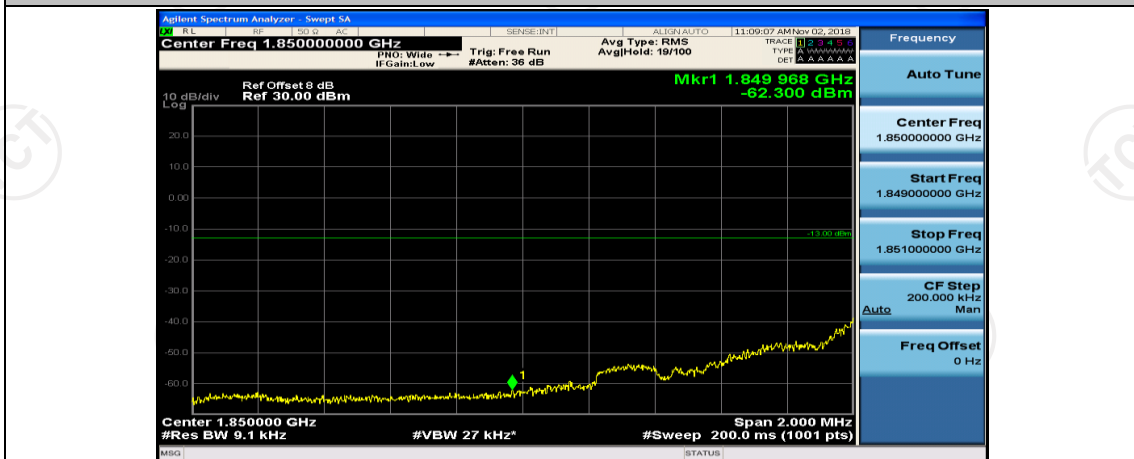

(Channel Bandwidth: 1.4 MHz)_HCH_16QAM_3RB#3

(Channel Bandwidth: 1.4 MHz)_HCH_16QAM_6RB#0

Channel Bandwidth: 3 MHz

(Channel Bandwidth: 3 MHz)_LCH_QPSK_1RB#0

(Channel Bandwidth: 3 MHz)_LCH_QPSK_1RB#7

(Channel Bandwidth: 3 MHz)_LCH_QPSK_1RB#14