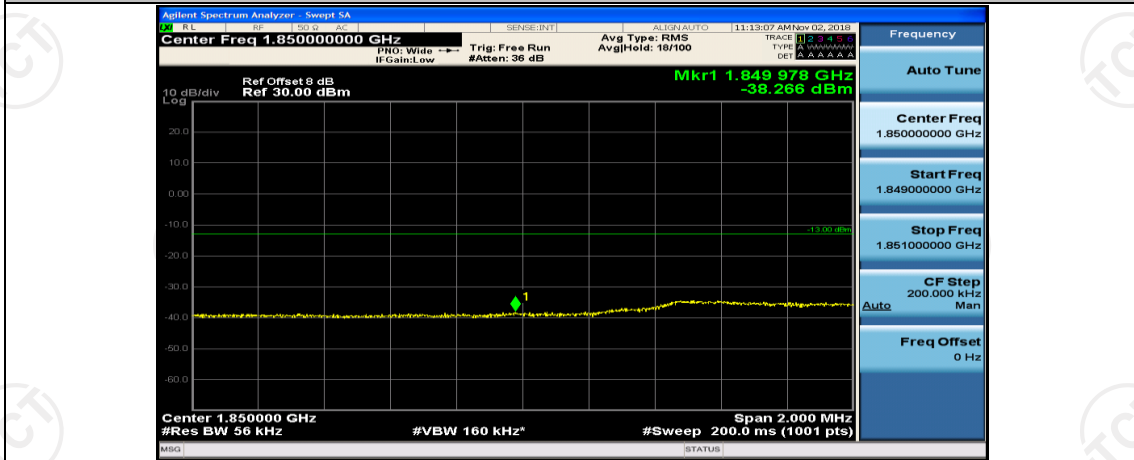

(Channel Bandwidth: 5 MHz)_LCH_QPSK_12RB#13