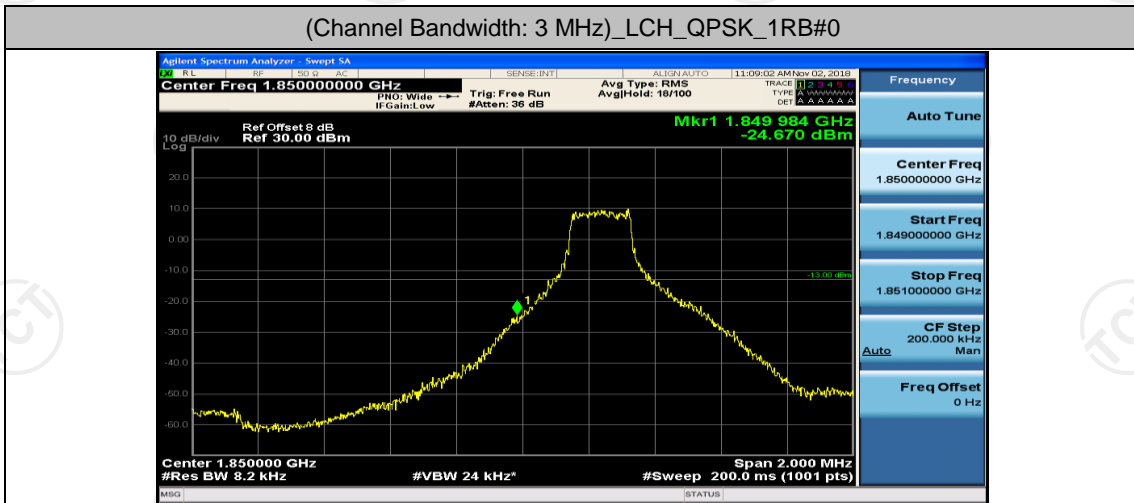

(Channel Bandwidth: 1.4 MHz)_HCH_16QAM_3RB#3

(Channel Bandwidth: 1.4 MHz)_HCH_16QAM_6RB#0

Channel Bandwidth: 3 MHz

(Channel Bandwidth: 3 MHz)_LCH_QPSK_1RB#0

(Channel Bandwidth: 3 MHz)_LCH_QPSK_1RB#7

(Channel Bandwidth: 3 MHz)_LCH_QPSK_1RB#14