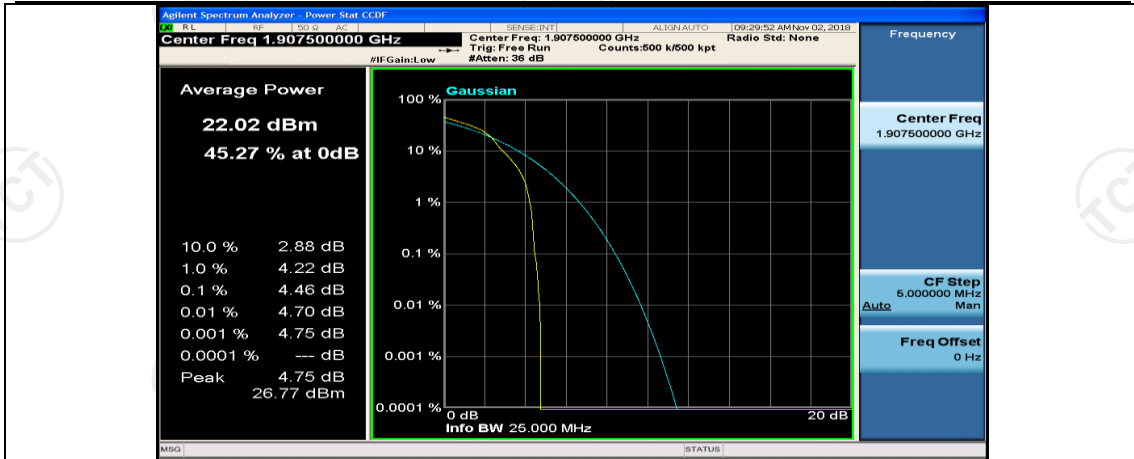

(Channel Bandwidth: 5 MHz)_HCH_16QAM_1RB#0

(Channel Bandwidth: 5 MHz)_HCH_16QAM_1RB#12

(Channel Bandwidth: 5 MHz)_HCH_16QAM_1RB#24