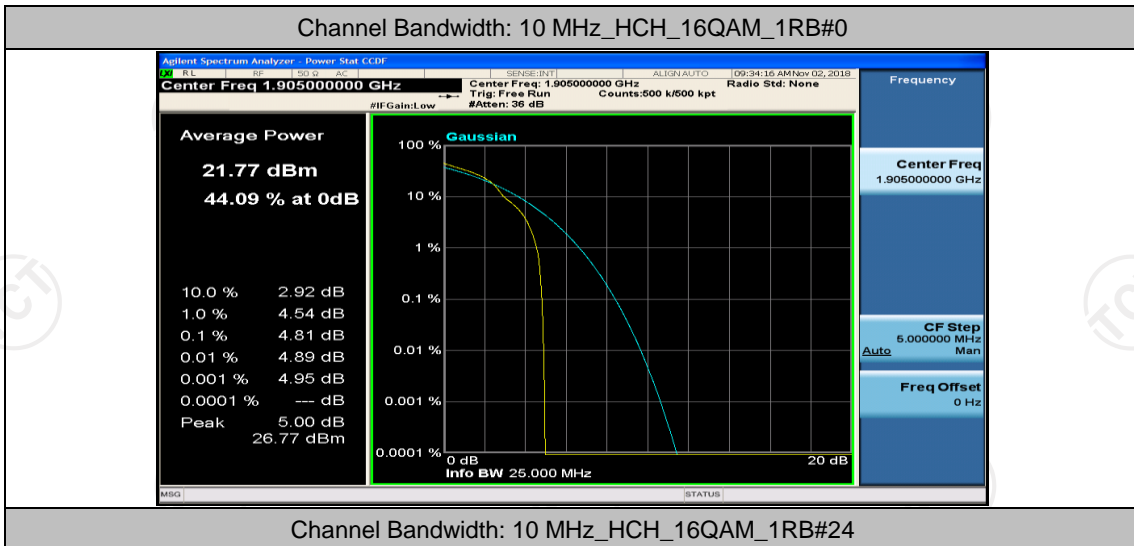

Channel Bandwidth: 10 MHz\_MCH\_16QAM\_1RB#0

Channel Bandwidth: 10 MHz\_MCH\_16QAM\_1RB#24

Channel Bandwidth: 10 MHz\_MCH\_16QAM\_1RB#49