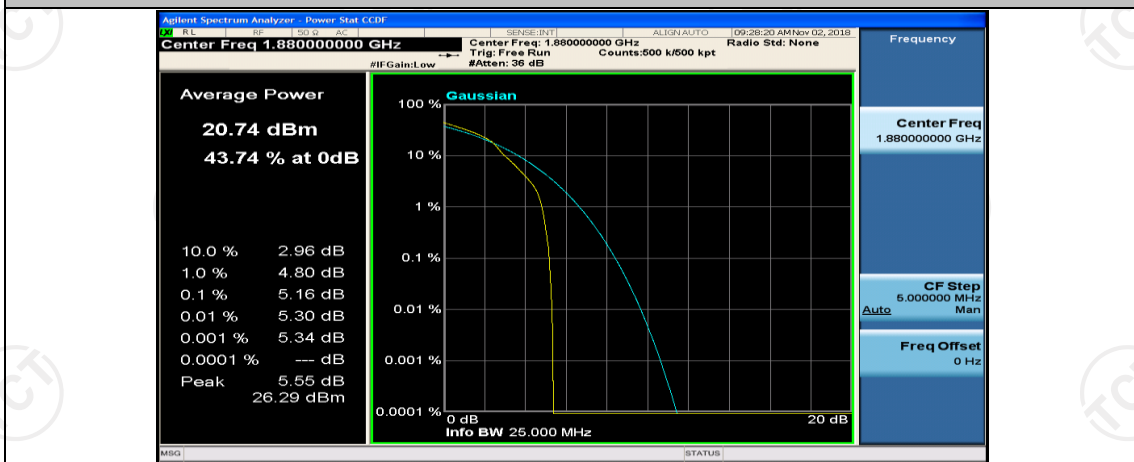

(Channel Bandwidth: 5 MHz)\_LCH\_16QAM\_12RB#6

(Channel Bandwidth: 5 MHz)\_LCH\_16QAM\_12RB#13

(Channel Bandwidth: 5 MHz)\_LCH\_16QAM\_25RB#0

(Channel Bandwidth: 5 MHz)\_MCH\_16QAM\_1RB#0

(Channel Bandwidth: 5 MHz)\_MCH\_16QAM\_1RB#12