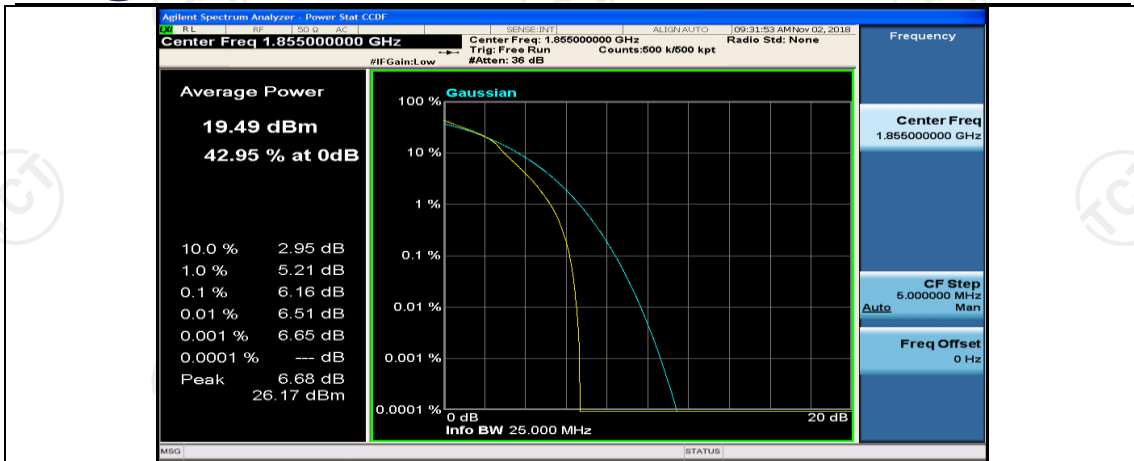

## Channel Bandwidth: 10 MHz

Channel Bandwidth: 10 MHz\_LCH\_16QAM\_1RB#0

Channel Bandwidth: 10 MHz\_LCH\_16QAM\_1RB#24

Channel Bandwidth: 10 MHz\_LCH\_16QAM\_1RB#49

Channel Bandwidth: 10 MHz\_LCH\_16QAM\_25RB#0