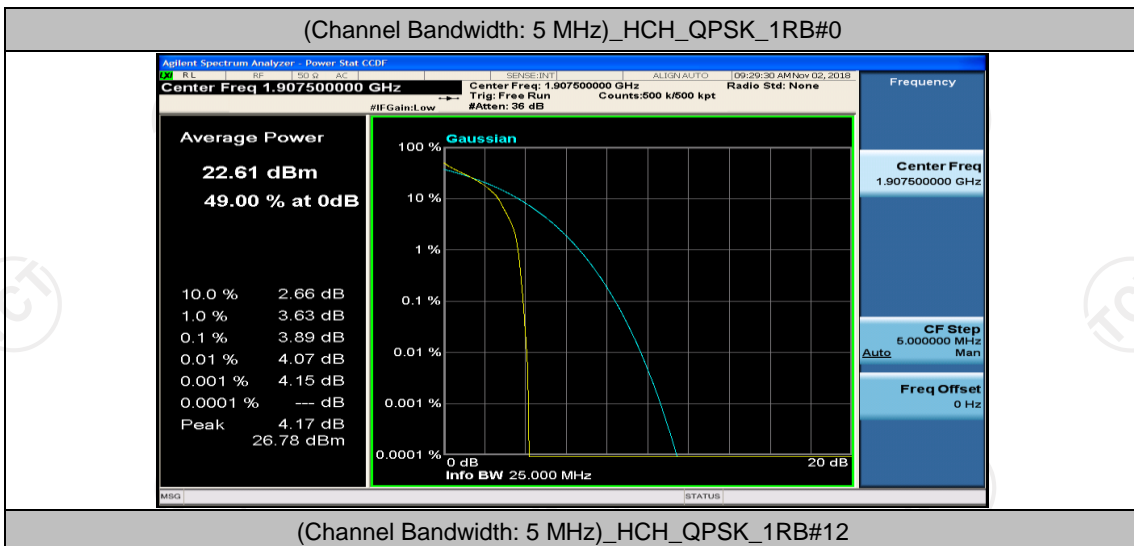

(Channel Bandwidth: 5 MHz)\_MCH\_QPSK\_12RB#0

(Channel Bandwidth: 5 MHz)\_MCH\_QPSK\_12RB#6

(Channel Bandwidth: 5 MHz)\_MCH\_QPSK\_12RB#13

(Channel Bandwidth: 5 MHz)\_MCH\_QPSK\_25RB#0

(Channel Bandwidth: 5 MHz)\_HCH\_QPSK\_1RB#0