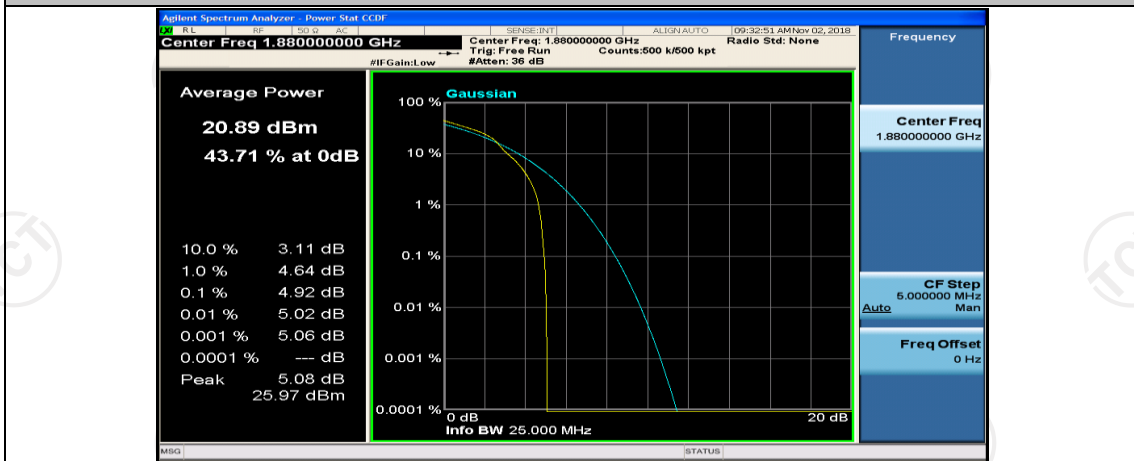

Channel Bandwidth: 10 MHz_MCH_16QAM_1RB#24

Channel Bandwidth: 10 MHz_MCH_16QAM_1RB#49