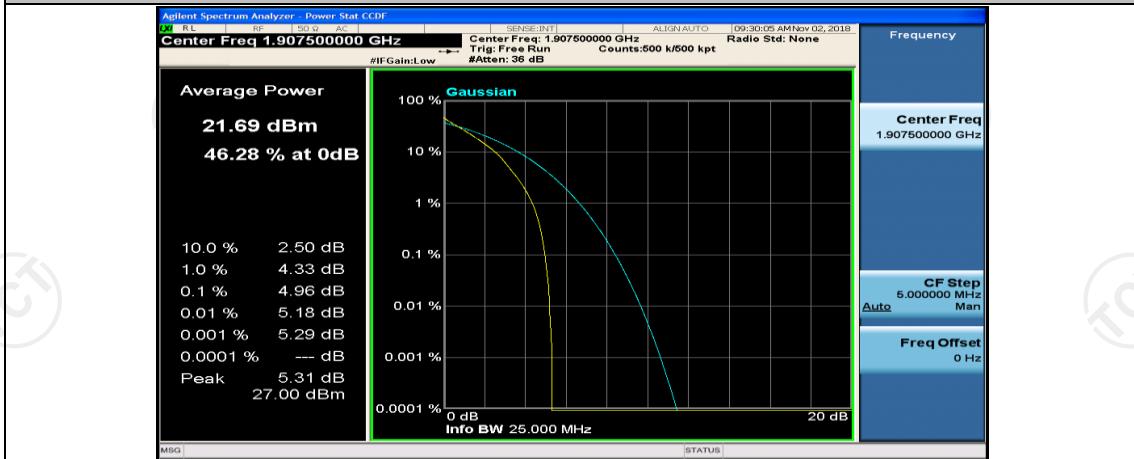

(Channel Bandwidth: 5 MHz)\_MCH\_QPSK\_12RB#0

(Channel Bandwidth: 5 MHz)\_MCH\_QPSK\_12RB#6

(Channel Bandwidth: 5 MHz)\_MCH\_QPSK\_12RB#13

(Channel Bandwidth: 5 MHz)\_MCH\_QPSK\_25RB#0

(Channel Bandwidth: 5 MHz)\_HCH\_QPSK\_1RB#0

(Channel Bandwidth: 5 MHz)\_HCH\_QPSK\_1RB#12

(Channel Bandwidth: 5 MHz)\_HCH\_QPSK\_1RB#24

(Channel Bandwidth: 5 MHz)\_HCH\_QPSK\_12RB#0

(Channel Bandwidth: 5 MHz)\_HCH\_QPSK\_12RB#6

(Channel Bandwidth: 5 MHz)\_HCH\_QPSK\_12RB#13