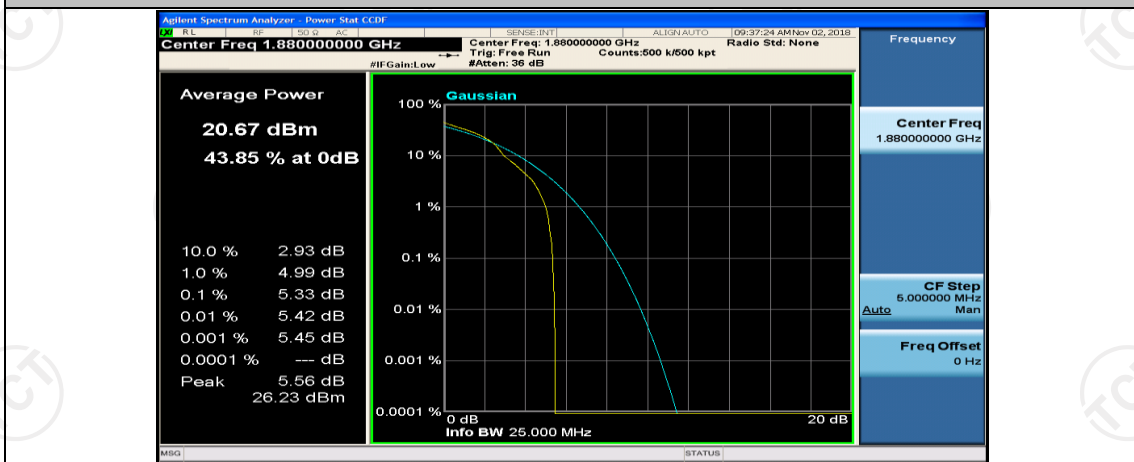

(Channel Bandwidth:15 MHz)_MCH_16QAM_1RB#0

(Channel Bandwidth:15 MHz)_MCH_16QAM_1RB#37