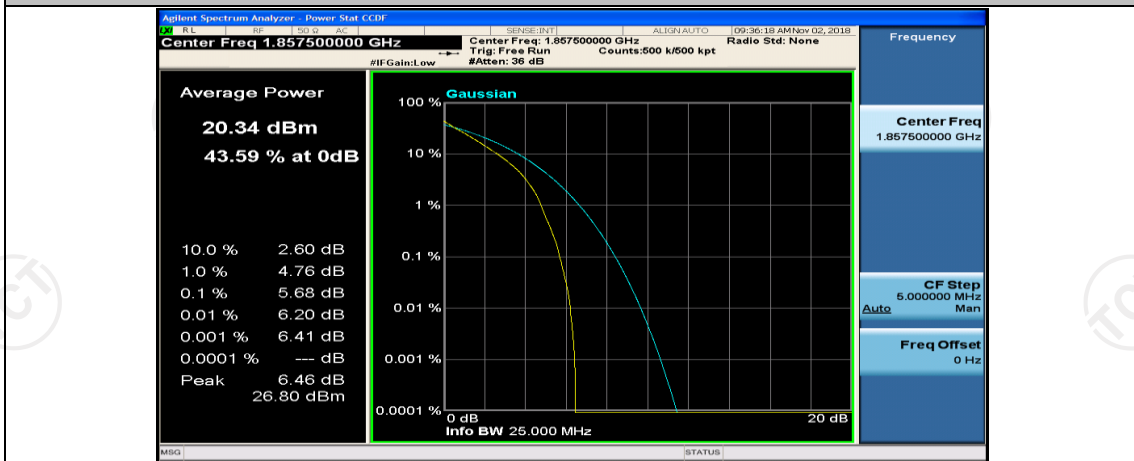

## Channel Bandwidth: 15 MHz

(Channel Bandwidth:15 MHz)\_LCH\_QPSK\_37RB#18

(Channel Bandwidth:15 MHz)\_LCH\_QPSK\_37RB#38

(Channel Bandwidth:15 MHz)\_LCH\_QPSK\_75RB#0

(Channel Bandwidth:15 MHz)\_MCH\_QPSK\_1RB#0