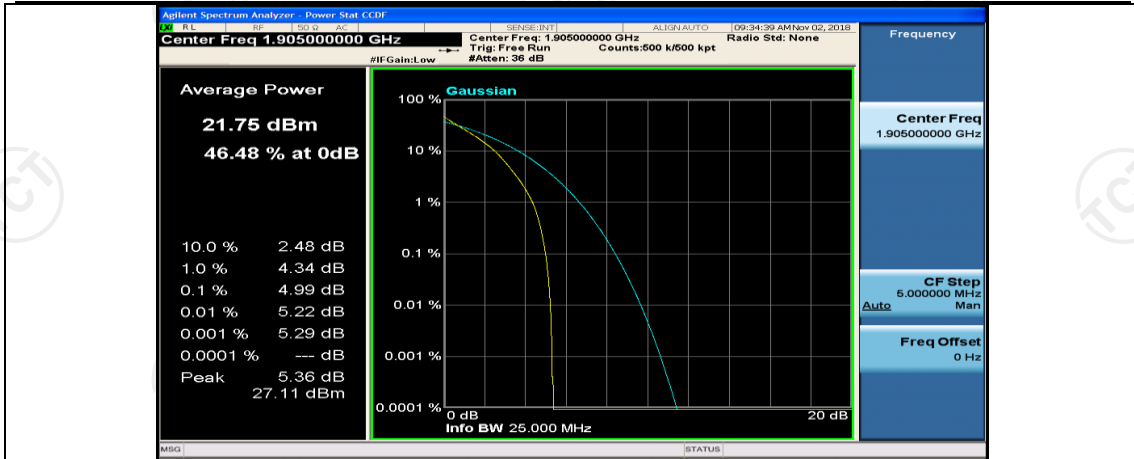

## Channel Bandwidth: 10 MHz

Channel Bandwidth: 10 MHz\_LCH\_16QAM\_1RB#0

Channel Bandwidth: 10 MHz\_LCH\_16QAM\_1RB#24

Channel Bandwidth: 10 MHz\_LCH\_16QAM\_1RB#49

Channel Bandwidth: 10 MHz\_LCH\_16QAM\_25RB#0