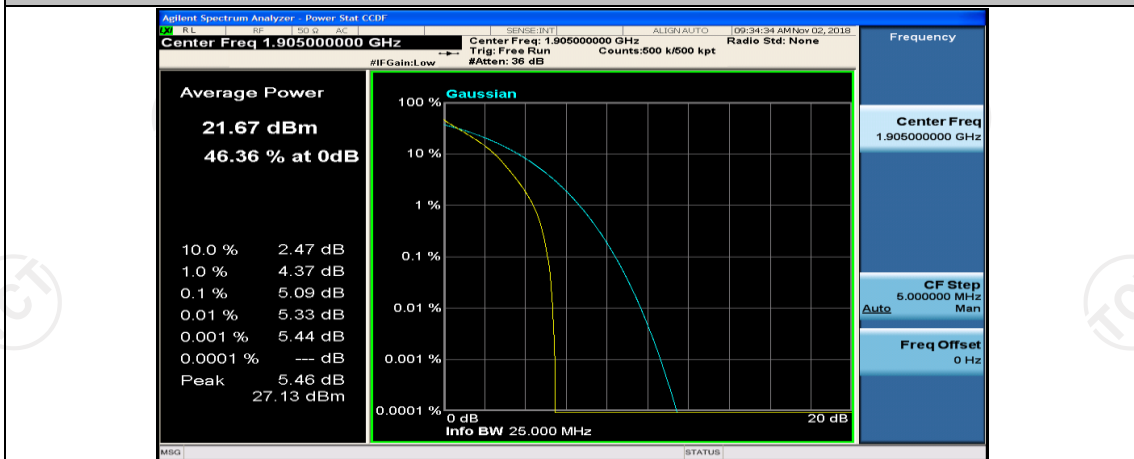

## Channel Bandwidth: 10 MHz

Channel Bandwidth: 10 MHz\_LCH\_16QAM\_1RB#0

Channel Bandwidth: 10 MHz\_LCH\_16QAM\_1RB#24

Channel Bandwidth: 10 MHz\_LCH\_16QAM\_1RB#49

Channel Bandwidth: 10 MHz\_LCH\_16QAM\_25RB#0