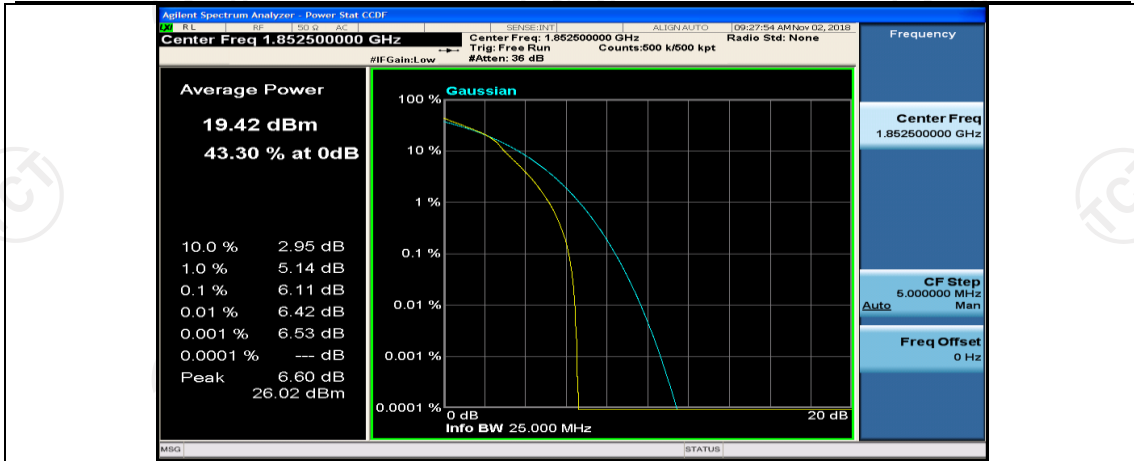

(Channel Bandwidth: 5 MHz)\_HCH\_QPSK\_25RB#0

(Channel Bandwidth: 5 MHz)\_LCH\_16QAM\_1RB#0

(Channel Bandwidth: 5 MHz)\_LCH\_16QAM\_1RB#12

(Channel Bandwidth: 5 MHz)\_LCH\_16QAM\_1RB#24

(Channel Bandwidth: 5 MHz)\_LCH\_16QAM\_12RB#0

(Channel Bandwidth: 5 MHz)\_LCH\_16QAM\_12RB#6

(Channel Bandwidth: 5 MHz)\_LCH\_16QAM\_12RB#13

(Channel Bandwidth: 5 MHz)\_LCH\_16QAM\_25RB#0

(Channel Bandwidth: 5 MHz)\_MCH\_16QAM\_1RB#0

(Channel Bandwidth: 5 MHz)\_MCH\_16QAM\_1RB#12