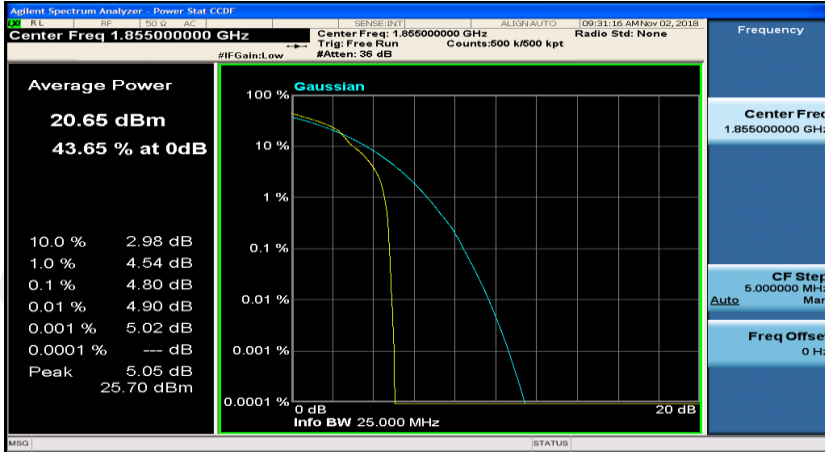

## Channel Bandwidth: 10 MHz

Channel Bandwidth: 10 MHz\_LCH\_16QAM\_1RB#0

Channel Bandwidth: 10 MHz\_LCH\_16QAM\_1RB#24

Channel Bandwidth: 10 MHz\_LCH\_16QAM\_1RB#49

Channel Bandwidth: 10 MHz\_LCH\_16QAM\_25RB#0