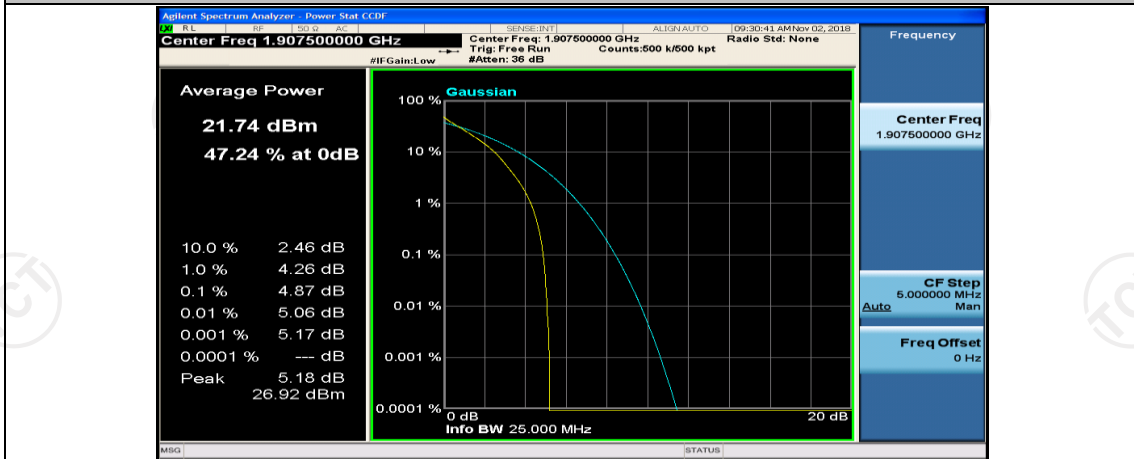

(Channel Bandwidth: 5 MHz)\_HCH\_QPSK\_1RB#12

(Channel Bandwidth: 5 MHz)\_HCH\_QPSK\_1RB#24

(Channel Bandwidth: 5 MHz)\_HCH\_QPSK\_12RB#0

(Channel Bandwidth: 5 MHz)\_HCH\_QPSK\_12RB#6

(Channel Bandwidth: 5 MHz)\_HCH\_QPSK\_12RB#13

(Channel Bandwidth: 5 MHz)\_HCH\_QPSK\_25RB#0

(Channel Bandwidth: 5 MHz)\_LCH\_16QAM\_1RB#0

(Channel Bandwidth: 5 MHz)\_LCH\_16QAM\_1RB#12

(Channel Bandwidth: 5 MHz)\_LCH\_16QAM\_1RB#24

(Channel Bandwidth: 5 MHz)\_LCH\_16QAM\_12RB#0