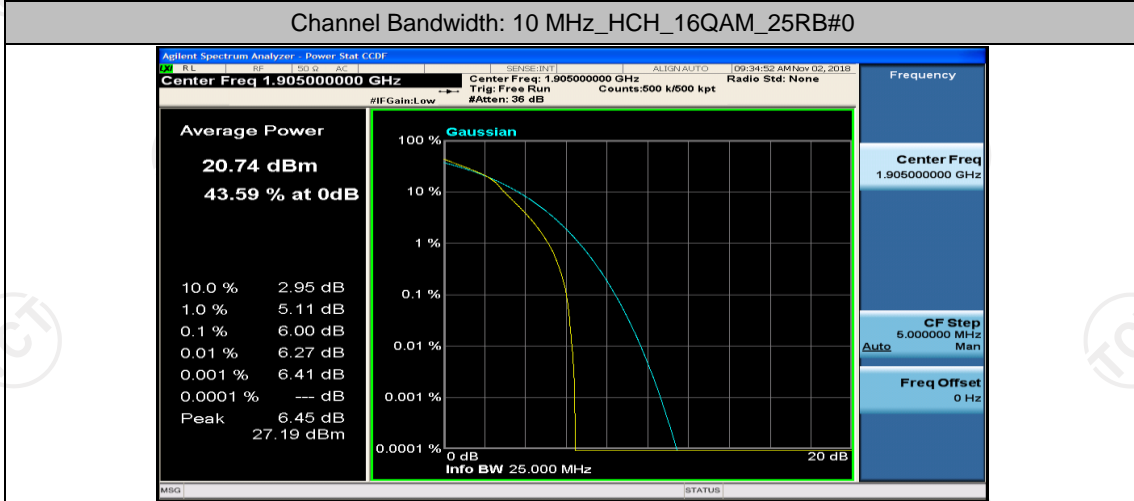

Channel Bandwidth: 10 MHz\_MCH\_16QAM\_1RB#0

Channel Bandwidth: 10 MHz\_MCH\_16QAM\_1RB#24

Channel Bandwidth: 10 MHz\_MCH\_16QAM\_1RB#49