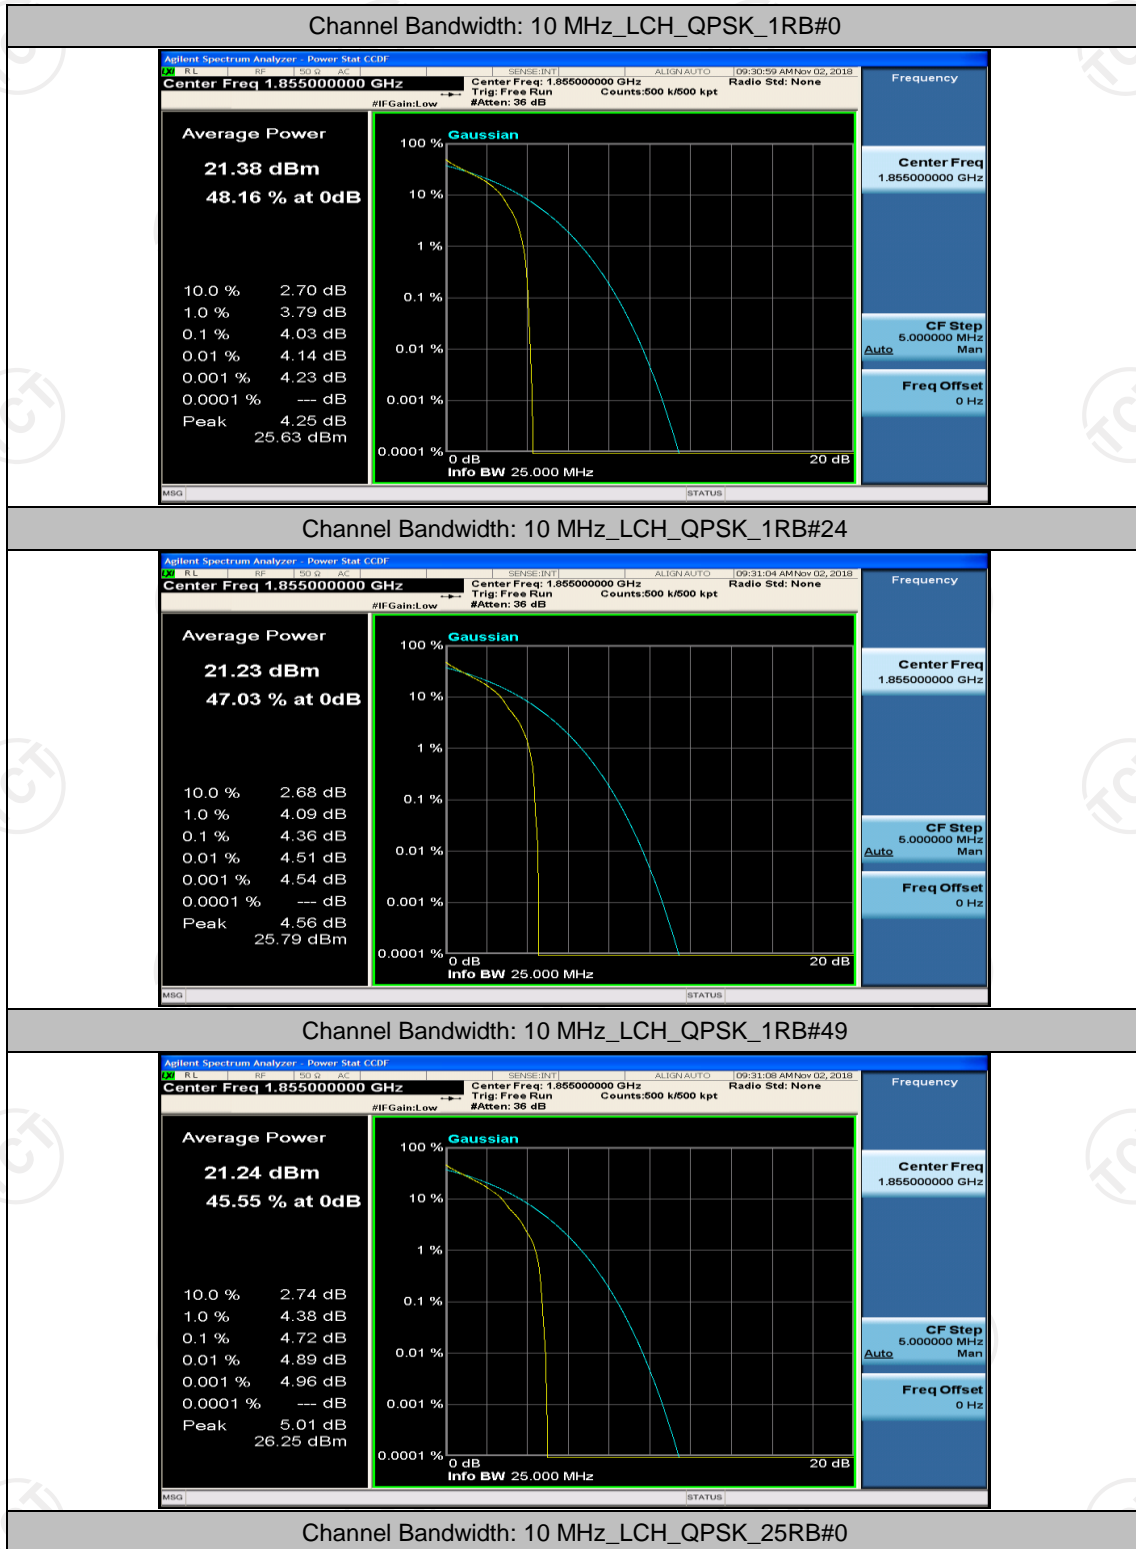

(Channel Bandwidth: 5 MHz)\_HCH\_16QAM\_1RB#0

(Channel Bandwidth: 5 MHz)\_HCH\_16QAM\_1RB#12

(Channel Bandwidth: 5 MHz)\_HCH\_16QAM\_1RB#24

(Channel Bandwidth: 5 MHz)\_HCH\_16QAM\_12RB#0

(Channel Bandwidth: 5 MHz)\_HCH\_16QAM\_12RB#6

## Channel Bandwidth: 10 MHz

Channel Bandwidth: 10 MHz\_LCH\_16QAM\_1RB#0

Channel Bandwidth: 10 MHz\_LCH\_16QAM\_1RB#24

Channel Bandwidth: 10 MHz\_LCH\_16QAM\_1RB#49

Channel Bandwidth: 10 MHz\_LCH\_16QAM\_25RB#0