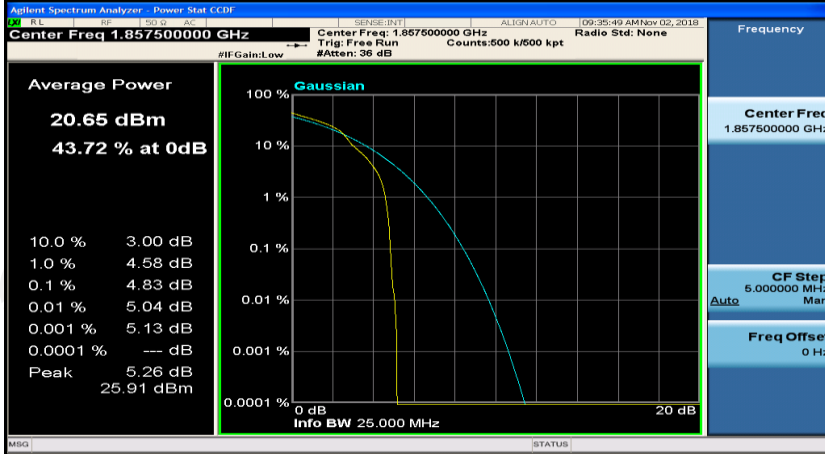

(Channel Bandwidth:15 MHz)\_HCH\_QPSK\_37RB#18

(Channel Bandwidth:15 MHz)\_HCH\_QPSK\_37RB#38

(Channel Bandwidth:15 MHz)\_HCH\_QPSK\_75RB#0

(Channel Bandwidth:15 MHz)\_LCH\_16QAM\_1RB#0

(Channel Bandwidth:15 MHz)\_LCH\_16QAM\_1RB#37