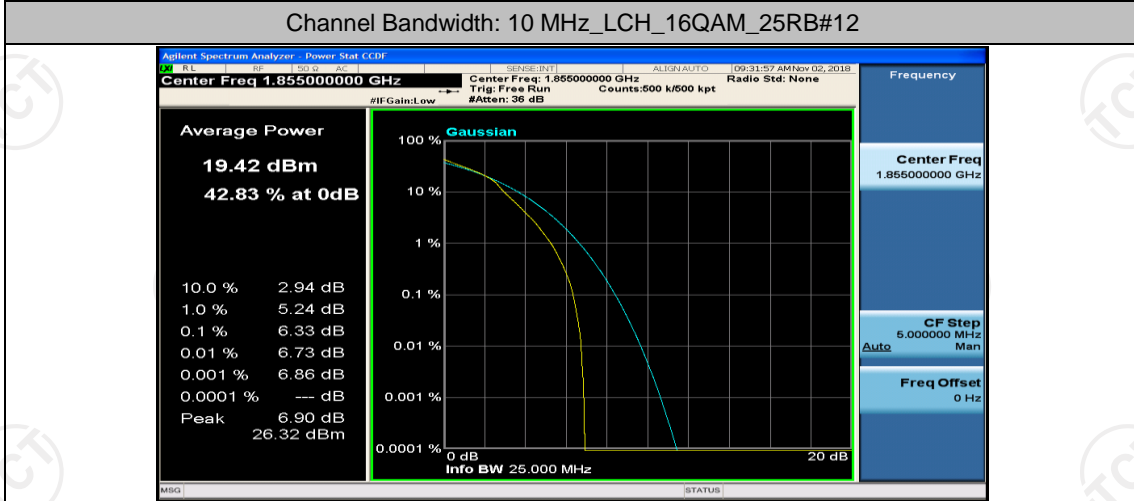

## Channel Bandwidth: 10 MHz

Channel Bandwidth: 10 MHz\_LCH\_16QAM\_1RB#0

Channel Bandwidth: 10 MHz\_LCH\_16QAM\_1RB#24

Channel Bandwidth: 10 MHz\_LCH\_16QAM\_1RB#49

Channel Bandwidth: 10 MHz\_LCH\_16QAM\_25RB#0