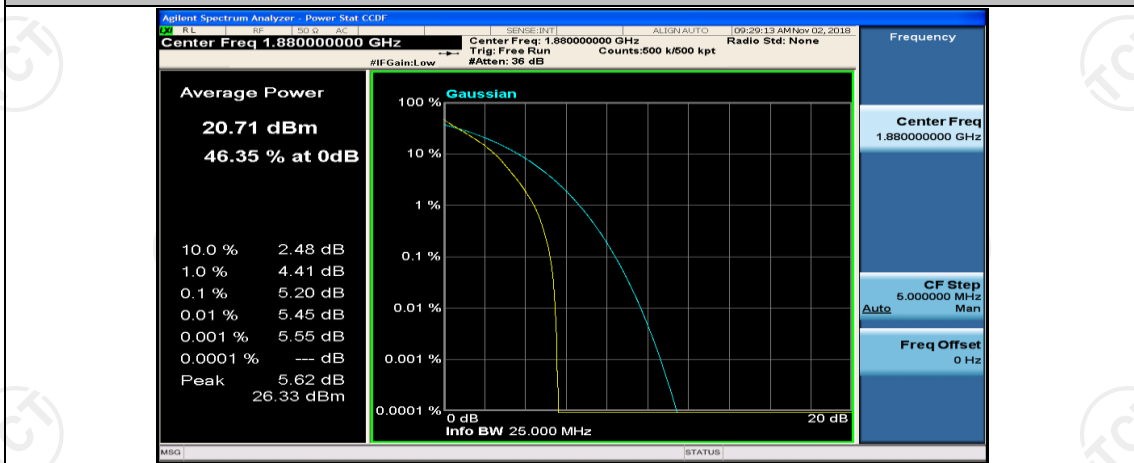

(Channel Bandwidth: 5 MHz)\_MCH\_QPSK\_12RB#0

(Channel Bandwidth: 5 MHz)\_MCH\_QPSK\_12RB#6

(Channel Bandwidth: 5 MHz)\_MCH\_QPSK\_12RB#13

(Channel Bandwidth: 5 MHz)\_MCH\_QPSK\_25RB#0

(Channel Bandwidth: 5 MHz)\_HCH\_QPSK\_1RB#0

(Channel Bandwidth: 5 MHz)\_HCH\_QPSK\_1RB#12

(Channel Bandwidth: 5 MHz)\_HCH\_QPSK\_1RB#24

(Channel Bandwidth: 5 MHz)\_HCH\_QPSK\_12RB#0

(Channel Bandwidth: 5 MHz)\_HCH\_QPSK\_12RB#6

(Channel Bandwidth: 5 MHz)\_HCH\_QPSK\_12RB#13