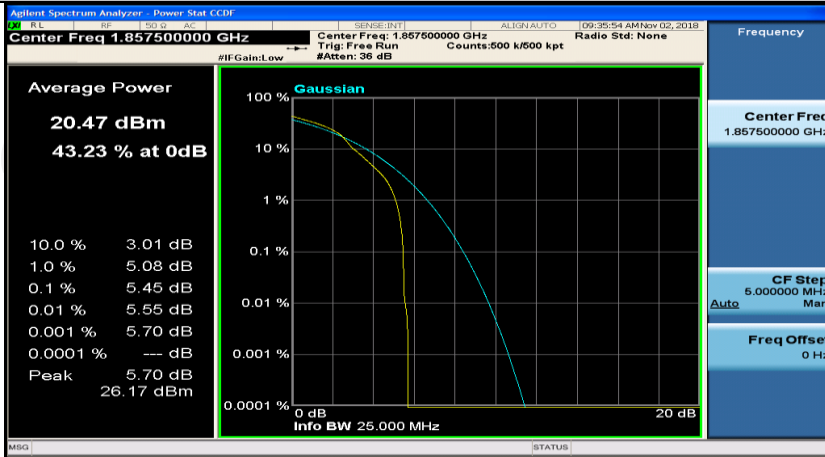

(Channel Bandwidth:15 MHz)\_HCH\_QPSK\_37RB#18

(Channel Bandwidth:15 MHz)\_HCH\_QPSK\_37RB#38

(Channel Bandwidth:15 MHz)\_HCH\_QPSK\_75RB#0

(Channel Bandwidth:15 MHz)\_LCH\_16QAM\_1RB#0

(Channel Bandwidth:15 MHz)\_LCH\_16QAM\_1RB#37