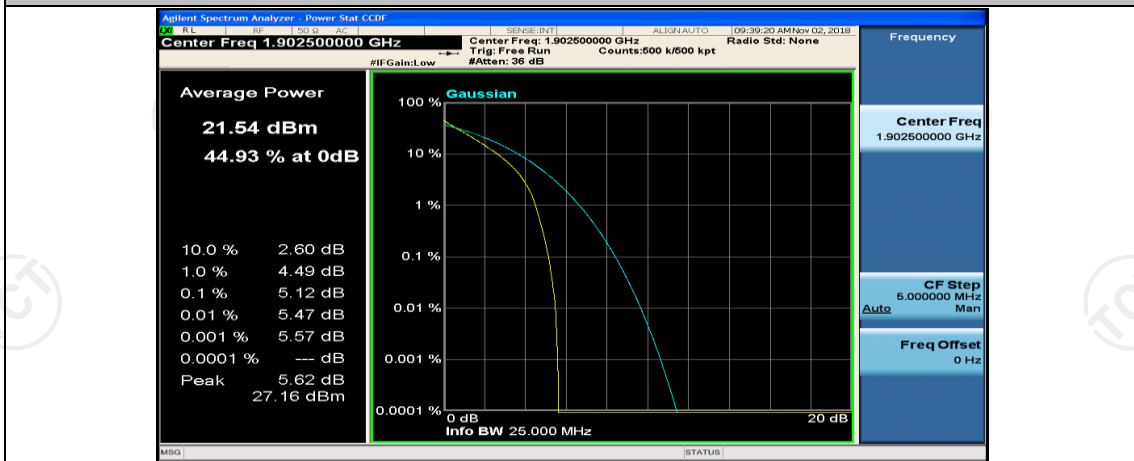

(Channel Bandwidth:15 MHz)\_MCH\_QPSK\_75RB#0

(Channel Bandwidth:15 MHz)\_HCH\_QPSK\_1RB#0

(Channel Bandwidth:15 MHz)\_HCH\_QPSK\_1RB#37

(Channel Bandwidth:15 MHz)\_HCH\_QPSK\_1RB#74

(Channel Bandwidth:15 MHz)\_HCH\_QPSK\_37RB#0