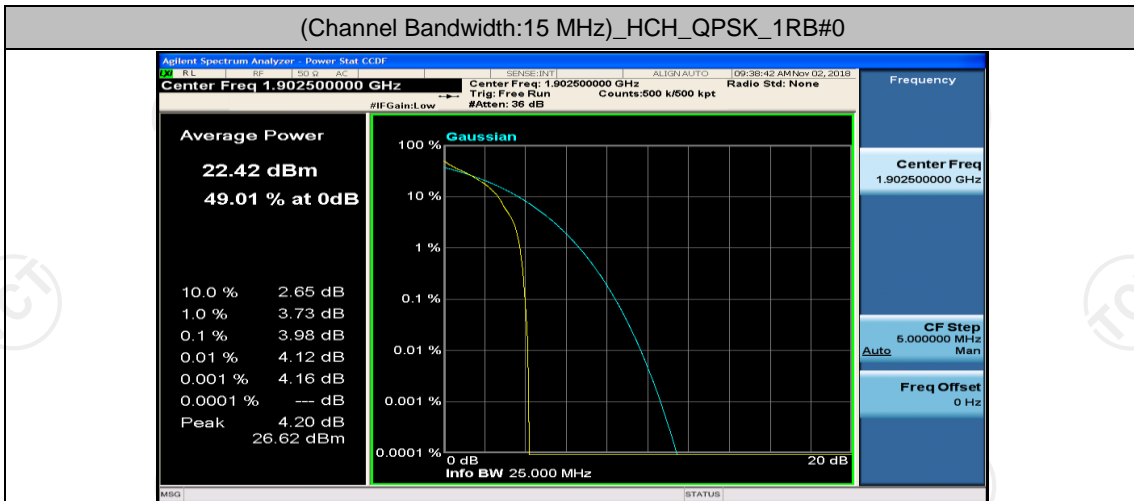

(Channel Bandwidth:15 MHz)_HCH_QPSK_1RB#37