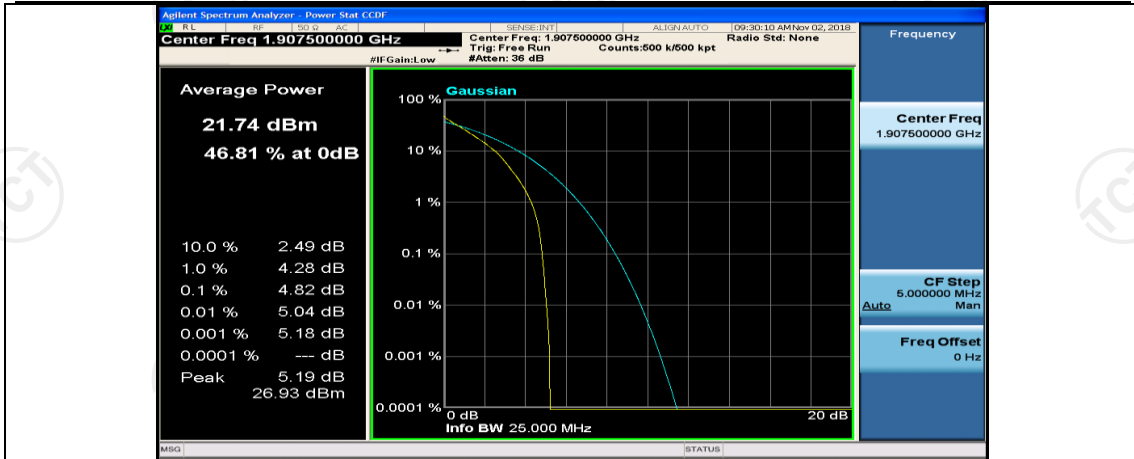

(Channel Bandwidth: 5 MHz)\_HCH\_QPSK\_1RB#12

(Channel Bandwidth: 5 MHz)\_HCH\_QPSK\_1RB#24

(Channel Bandwidth: 5 MHz)\_HCH\_QPSK\_12RB#0

(Channel Bandwidth: 5 MHz)\_HCH\_QPSK\_12RB#6

(Channel Bandwidth: 5 MHz)\_HCH\_QPSK\_12RB#13

(Channel Bandwidth: 5 MHz)\_HCH\_QPSK\_25RB#0

(Channel Bandwidth: 5 MHz)\_LCH\_16QAM\_1RB#0

(Channel Bandwidth: 5 MHz)\_LCH\_16QAM\_1RB#12

(Channel Bandwidth: 5 MHz)\_LCH\_16QAM\_1RB#24

(Channel Bandwidth: 5 MHz)\_LCH\_16QAM\_12RB#0