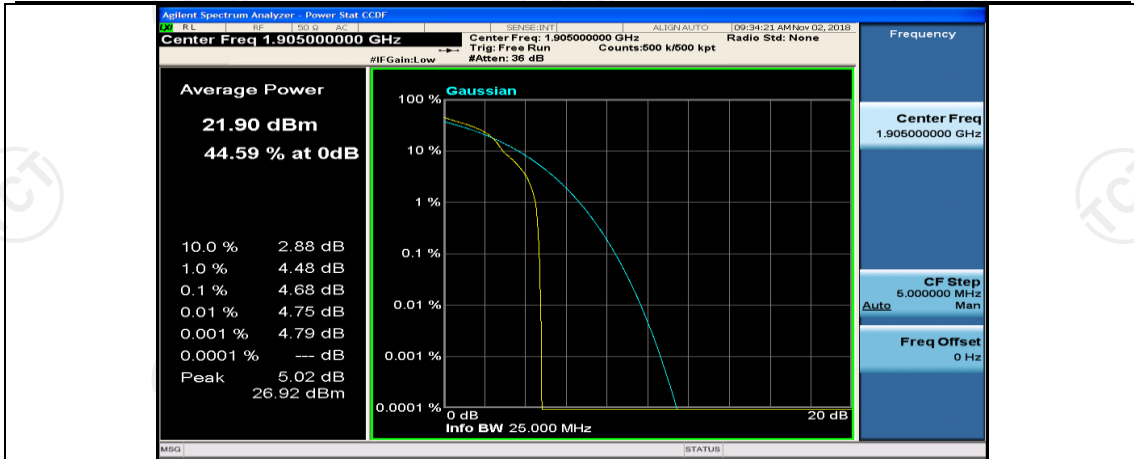

Channel Bandwidth: 10 MHz\_MCH\_16QAM\_1RB#0

Channel Bandwidth: 10 MHz\_MCH\_16QAM\_1RB#24

Channel Bandwidth: 10 MHz\_MCH\_16QAM\_1RB#49