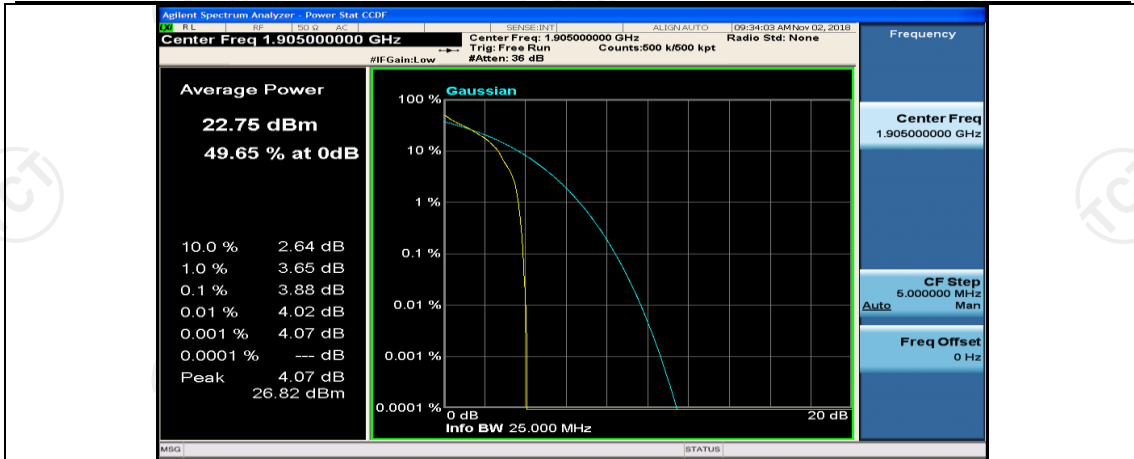

## Channel Bandwidth: 10 MHz

Channel Bandwidth: 10 MHz\_LCH\_16QAM\_1RB#0

Channel Bandwidth: 10 MHz\_LCH\_16QAM\_1RB#24

Channel Bandwidth: 10 MHz\_LCH\_16QAM\_1RB#49

Channel Bandwidth: 10 MHz\_LCH\_16QAM\_25RB#0