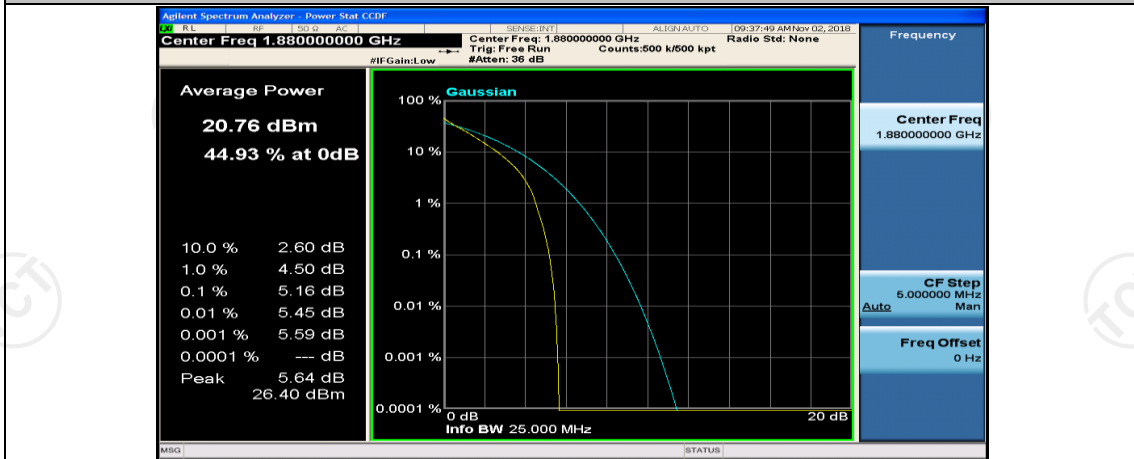

(Channel Bandwidth:15 MHz)\_MCH\_QPSK\_1RB#37

(Channel Bandwidth:15 MHz)\_MCH\_QPSK\_1RB#74

(Channel Bandwidth:15 MHz)\_MCH\_QPSK\_37RB#0

(Channel Bandwidth:15 MHz)\_MCH\_QPSK\_37RB#18

(Channel Bandwidth:15 MHz)\_MCH\_QPSK\_37RB#38