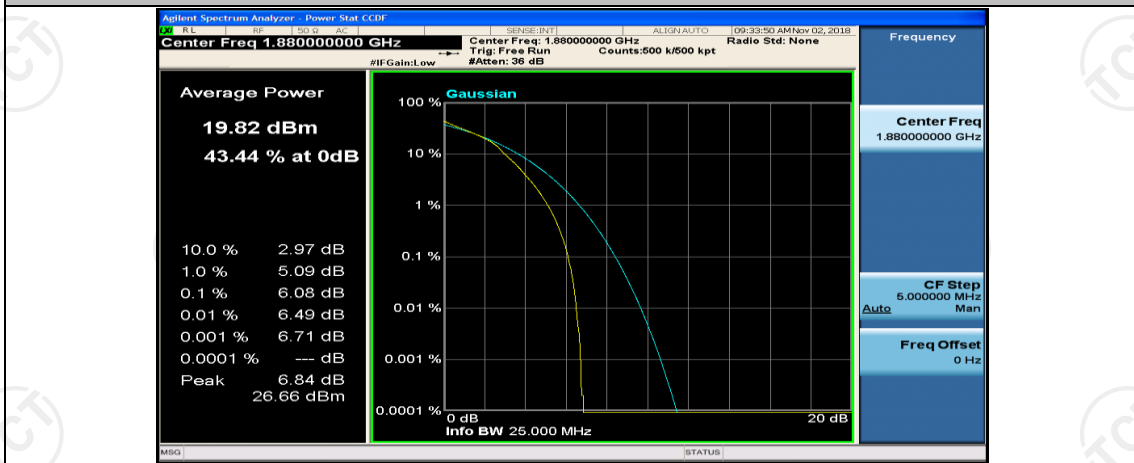

Channel Bandwidth: 10 MHz\_MCH\_16QAM\_1RB#0

Channel Bandwidth: 10 MHz\_MCH\_16QAM\_1RB#24

Channel Bandwidth: 10 MHz\_MCH\_16QAM\_1RB#49