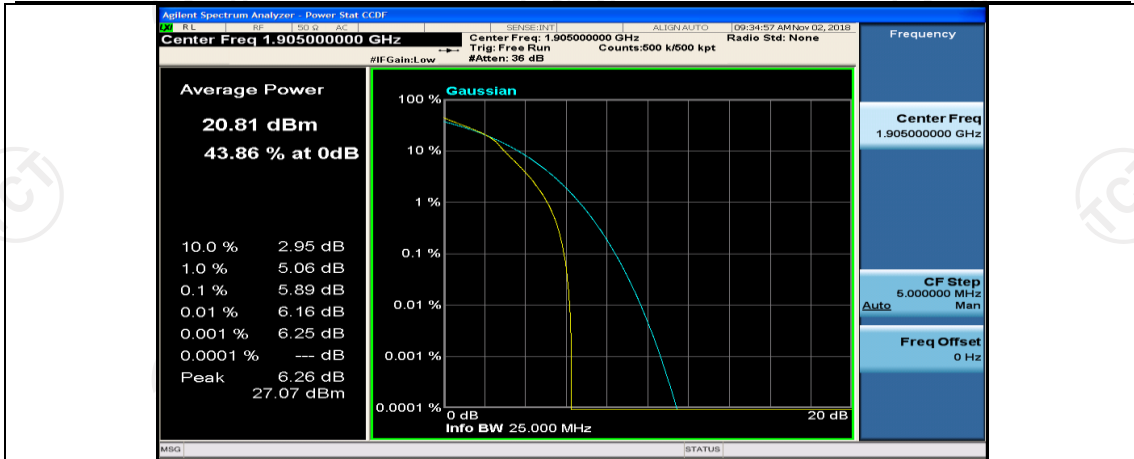

Channel Bandwidth: 10 MHz\_MCH\_16QAM\_1RB#0

Channel Bandwidth: 10 MHz\_MCH\_16QAM\_1RB#24

Channel Bandwidth: 10 MHz\_MCH\_16QAM\_1RB#49