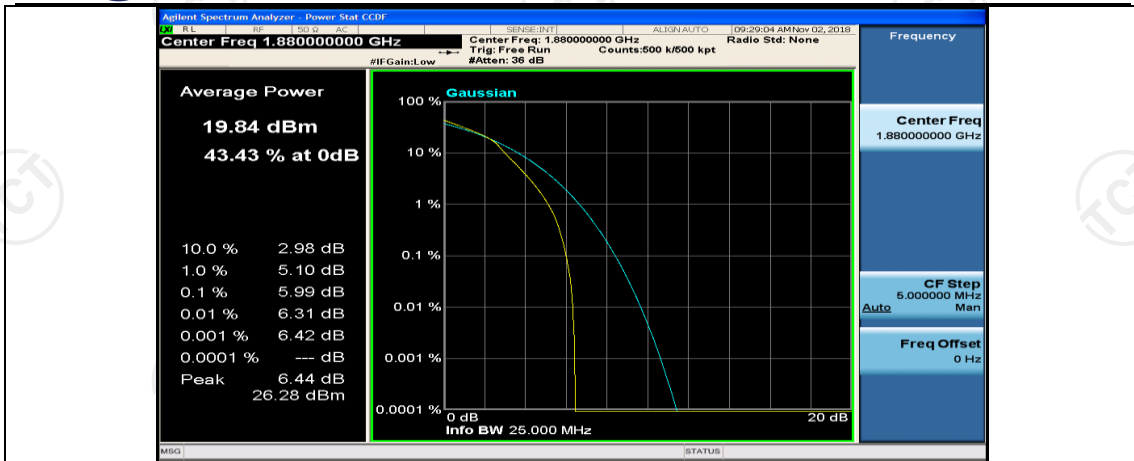

(Channel Bandwidth: 5 MHz)\_MCH\_16QAM\_1RB#24

(Channel Bandwidth: 5 MHz)\_MCH\_16QAM\_12RB#0

(Channel Bandwidth: 5 MHz)\_MCH\_16QAM\_12RB#6

(Channel Bandwidth: 5 MHz)\_MCH\_16QAM\_12RB#13

(Channel Bandwidth: 5 MHz)\_MCH\_16QAM\_25RB#0