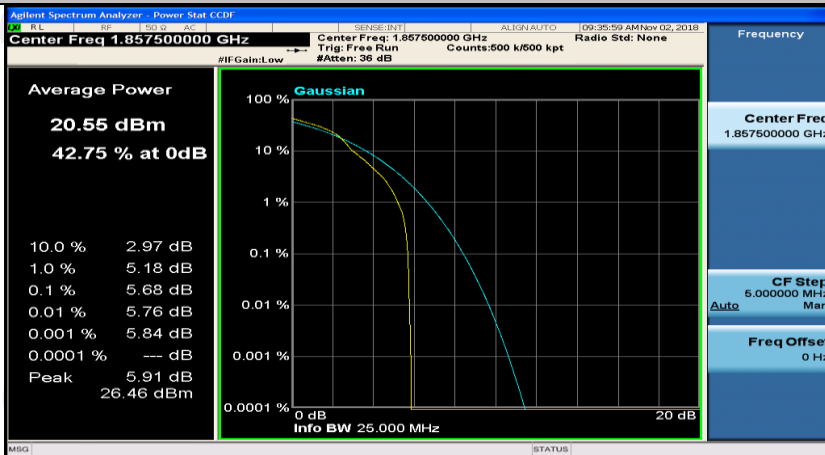

(Channel Bandwidth:15 MHz)_LCH_16QAM_1RB#74

(Channel Bandwidth:15 MHz)_LCH_16QAM_37RB#0