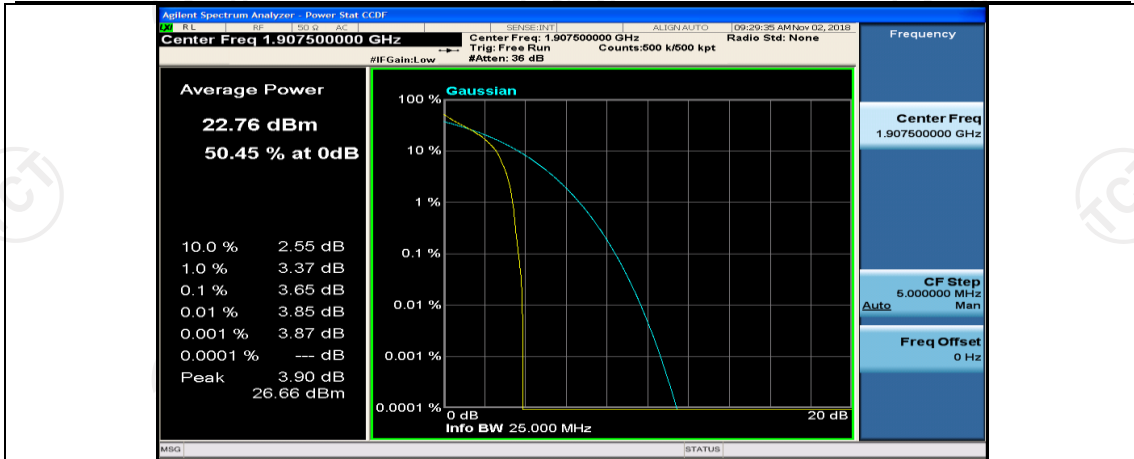

(Channel Bandwidth: 5 MHz)\_MCH\_QPSK\_12RB#0

(Channel Bandwidth: 5 MHz)\_MCH\_QPSK\_12RB#6

(Channel Bandwidth: 5 MHz)\_MCH\_QPSK\_12RB#13

(Channel Bandwidth: 5 MHz)\_MCH\_QPSK\_25RB#0

(Channel Bandwidth: 5 MHz)\_HCH\_QPSK\_1RB#0

(Channel Bandwidth: 5 MHz)\_HCH\_QPSK\_1RB#12

(Channel Bandwidth: 5 MHz)\_HCH\_QPSK\_1RB#24

(Channel Bandwidth: 5 MHz)\_HCH\_QPSK\_12RB#0

(Channel Bandwidth: 5 MHz)\_HCH\_QPSK\_12RB#6

(Channel Bandwidth: 5 MHz)\_HCH\_QPSK\_12RB#13