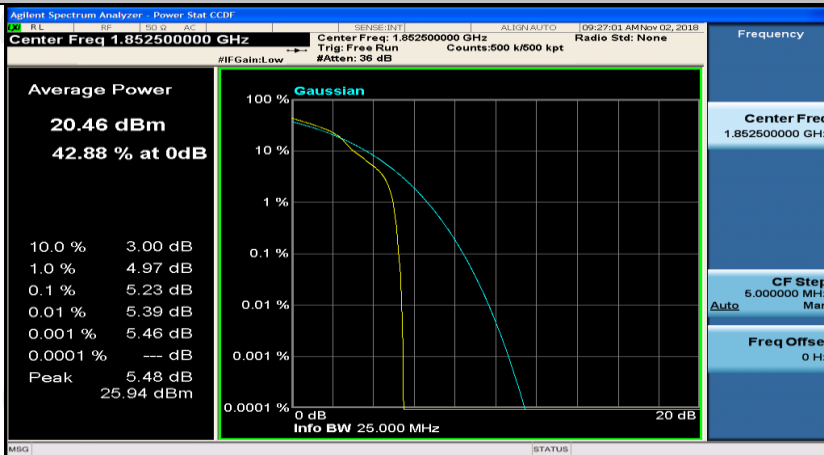

(Channel Bandwidth: 5 MHz)\_HCH\_QPSK\_25RB#0

(Channel Bandwidth: 5 MHz)\_LCH\_16QAM\_1RB#0

(Channel Bandwidth: 5 MHz)\_LCH\_16QAM\_1RB#12

(Channel Bandwidth: 5 MHz)\_LCH\_16QAM\_1RB#24

(Channel Bandwidth: 5 MHz)\_LCH\_16QAM\_12RB#0

(Channel Bandwidth: 5 MHz)\_LCH\_16QAM\_12RB#6

(Channel Bandwidth: 5 MHz)\_LCH\_16QAM\_12RB#13

(Channel Bandwidth: 5 MHz)\_LCH\_16QAM\_25RB#0

(Channel Bandwidth: 5 MHz)\_MCH\_16QAM\_1RB#0

(Channel Bandwidth: 5 MHz)\_MCH\_16QAM\_1RB#12