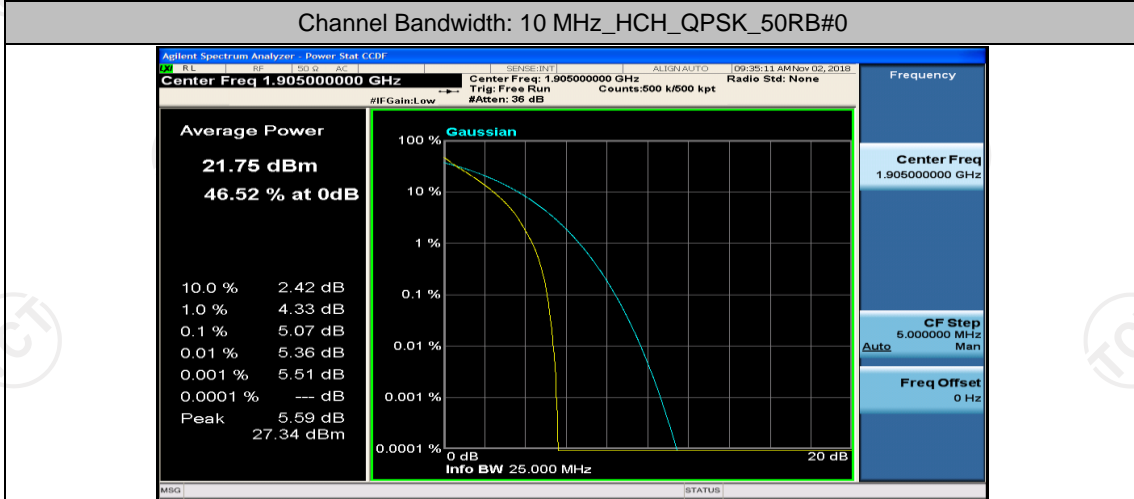

## Channel Bandwidth: 10 MHz

Channel Bandwidth: 10 MHz\_LCH\_16QAM\_1RB#0

Channel Bandwidth: 10 MHz\_LCH\_16QAM\_1RB#24

Channel Bandwidth: 10 MHz\_LCH\_16QAM\_1RB#49

Channel Bandwidth: 10 MHz\_LCH\_16QAM\_25RB#0