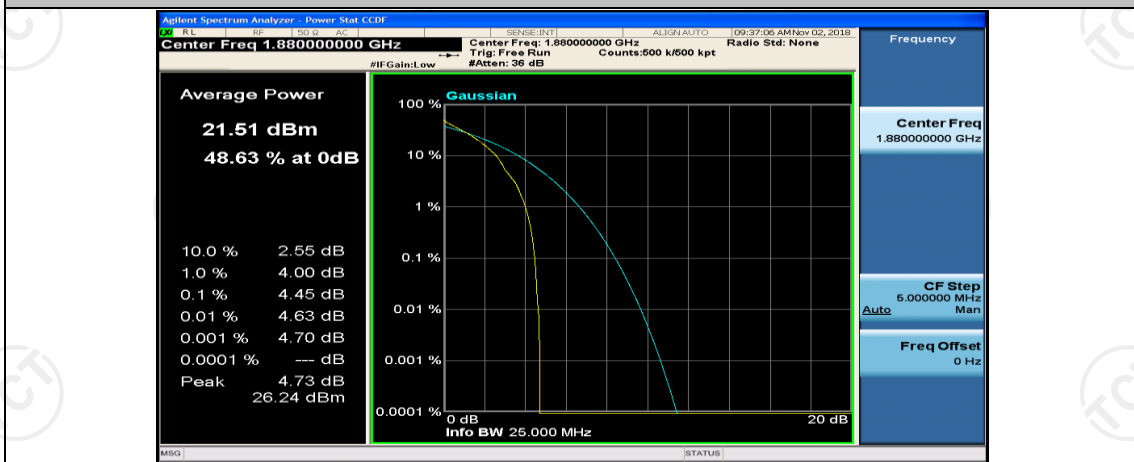

## Channel Bandwidth: 15 MHz

(Channel Bandwidth:15 MHz)\_LCH\_QPSK\_37RB#18

(Channel Bandwidth:15 MHz)\_LCH\_QPSK\_37RB#38

(Channel Bandwidth:15 MHz)\_LCH\_QPSK\_75RB#0

(Channel Bandwidth:15 MHz)\_MCH\_QPSK\_1RB#0