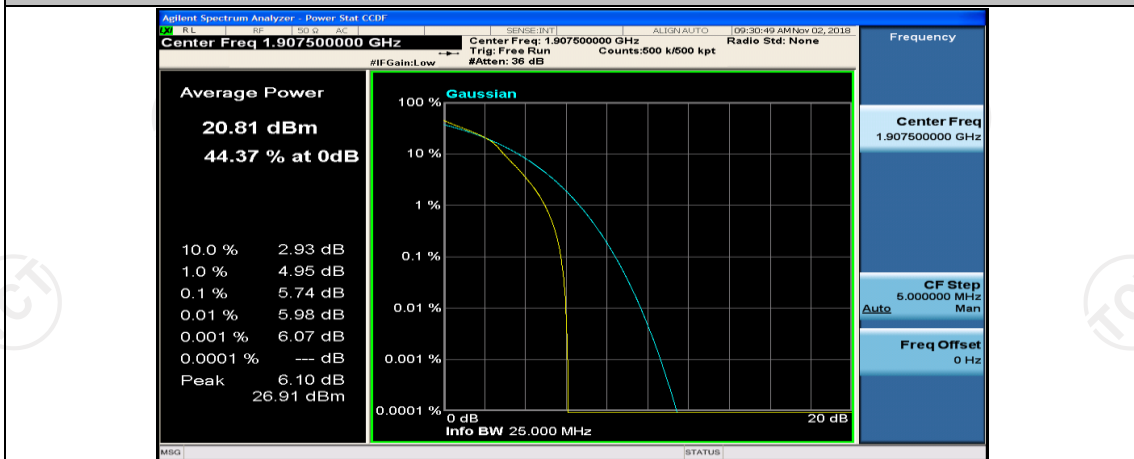

(Channel Bandwidth: 5 MHz)\_HCH\_16QAM\_1RB#0

(Channel Bandwidth: 5 MHz)\_HCH\_16QAM\_1RB#12

(Channel Bandwidth: 5 MHz)\_HCH\_16QAM\_1RB#24

(Channel Bandwidth: 5 MHz)\_HCH\_16QAM\_12RB#0

(Channel Bandwidth: 5 MHz)\_HCH\_16QAM\_12RB#6