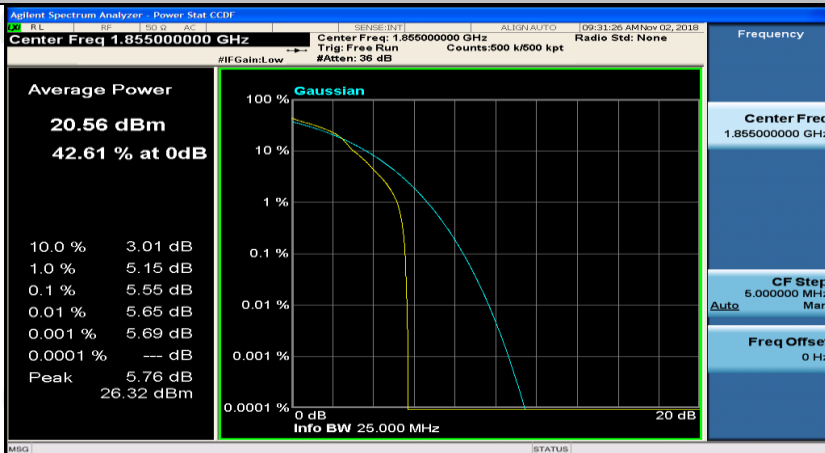

## Channel Bandwidth: 10 MHz

Channel Bandwidth: 10 MHz\_LCH\_16QAM\_1RB#0

Channel Bandwidth: 10 MHz\_LCH\_16QAM\_1RB#24

Channel Bandwidth: 10 MHz\_LCH\_16QAM\_1RB#49

Channel Bandwidth: 10 MHz\_LCH\_16QAM\_25RB#0