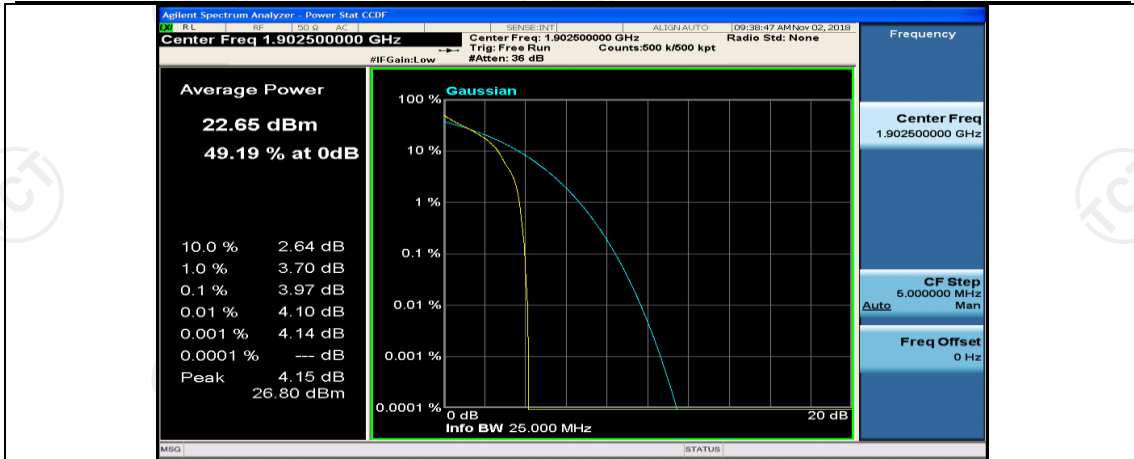

(Channel Bandwidth:15 MHz)_HCH_QPSK_1RB#0

(Channel Bandwidth:15 MHz)_HCH_QPSK_1RB#37

(Channel Bandwidth:15 MHz)_HCH_QPSK_1RB#74