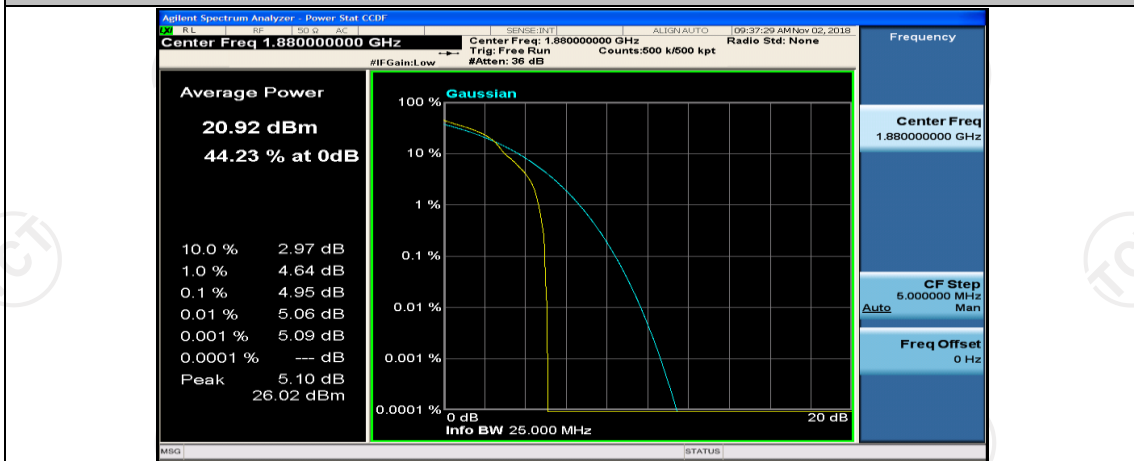

(Channel Bandwidth:15 MHz)_MCH_16QAM_1RB#37

(Channel Bandwidth:15 MHz)_MCH_16QAM_1RB#74