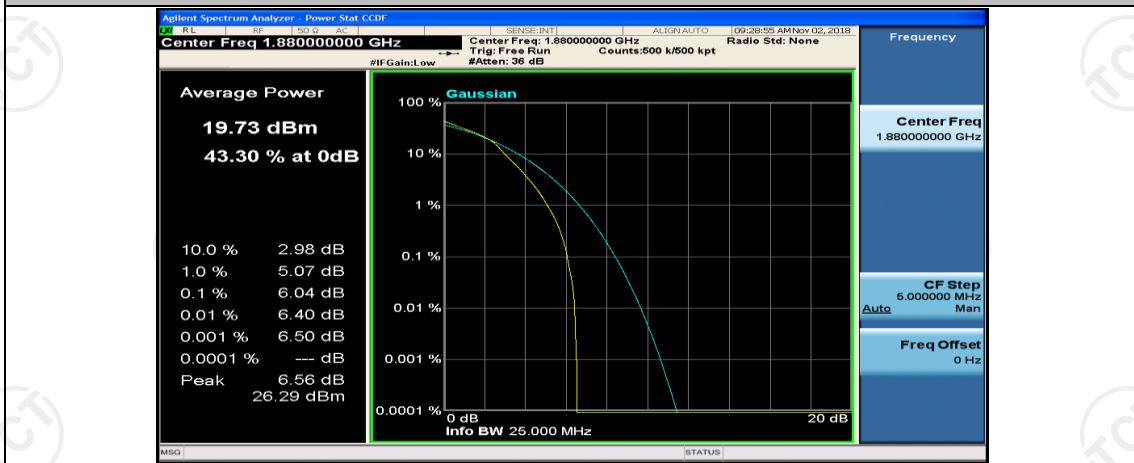

(Channel Bandwidth: 5 MHz)_MCH_16QAM_12RB#0

(Channel Bandwidth: 5 MHz)_MCH_16QAM_12RB#6