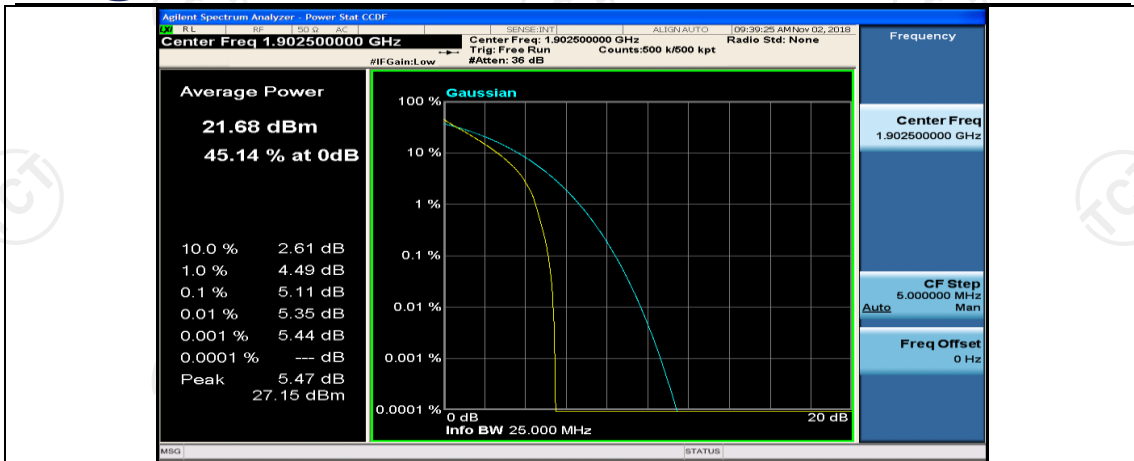

(Channel Bandwidth:15 MHz)_HCH_QPSK_37RB#18

(Channel Bandwidth:15 MHz)_HCH_QPSK_37RB#38