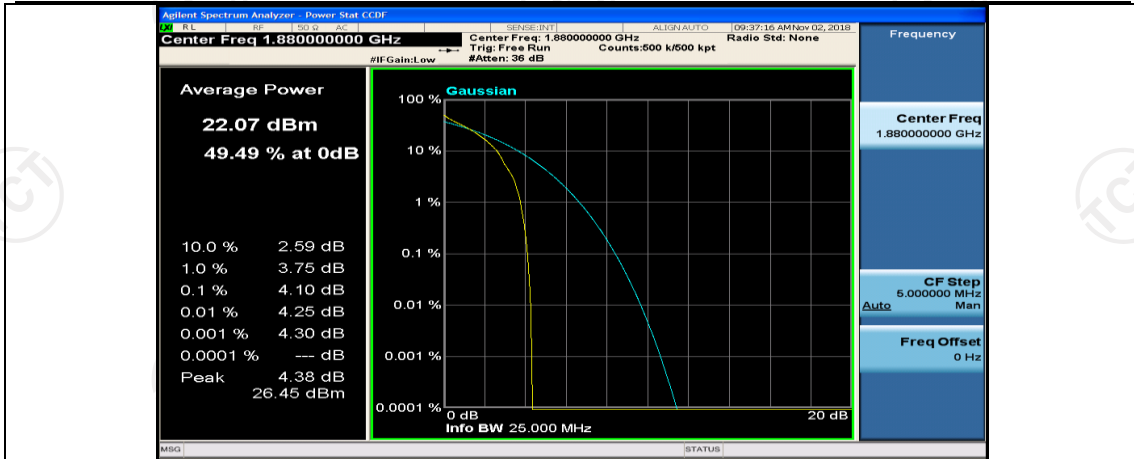

(Channel Bandwidth:15 MHz)_MCH_QPSK_1RB#74

(Channel Bandwidth:15 MHz)_MCH_QPSK_37RB#0