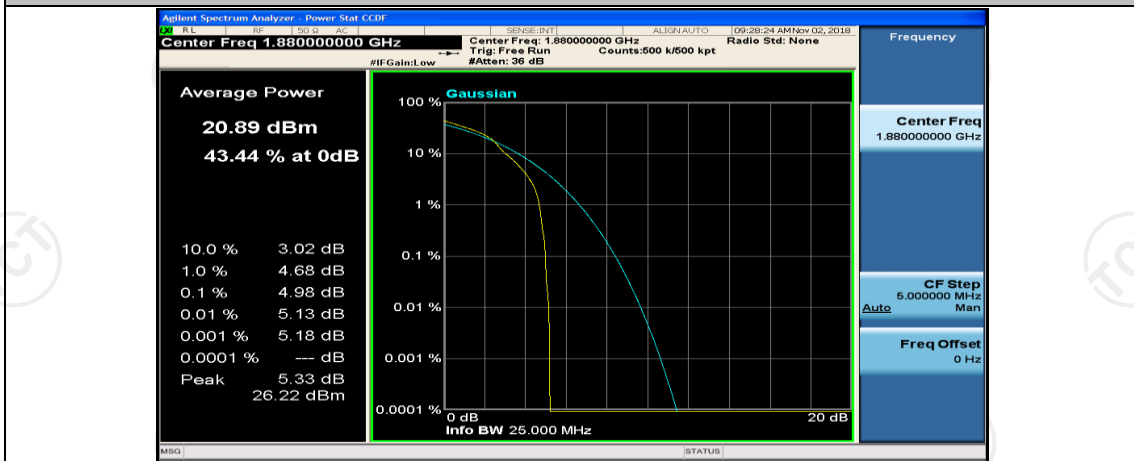

(Channel Bandwidth: 5 MHz)\_LCH\_16QAM\_12RB#6

(Channel Bandwidth: 5 MHz)\_LCH\_16QAM\_12RB#13

(Channel Bandwidth: 5 MHz)\_LCH\_16QAM\_25RB#0

(Channel Bandwidth: 5 MHz)\_MCH\_16QAM\_1RB#0

(Channel Bandwidth: 5 MHz)\_MCH\_16QAM\_1RB#12