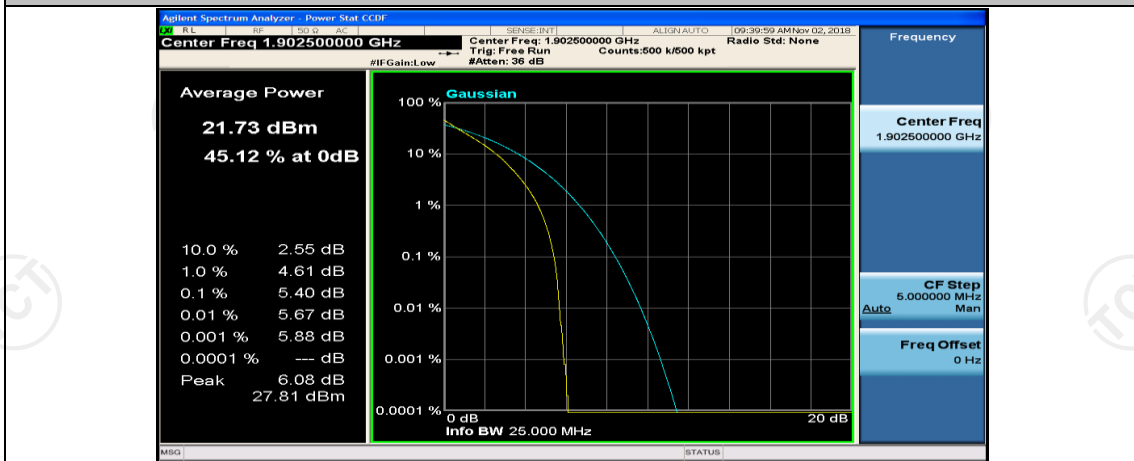

(Channel Bandwidth:15 MHz)_HCH_QPSK_75RB#0

(Channel Bandwidth:15 MHz)_LCH_16QAM_1RB#0