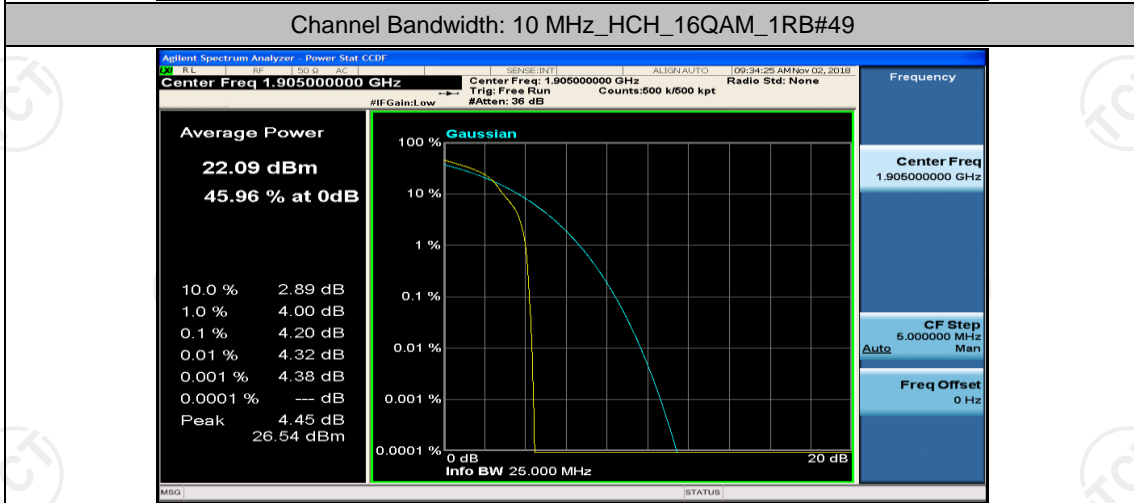

Channel Bandwidth: 10 MHz\_MCH\_16QAM\_1RB#0

Channel Bandwidth: 10 MHz\_MCH\_16QAM\_1RB#24

Channel Bandwidth: 10 MHz\_MCH\_16QAM\_1RB#49