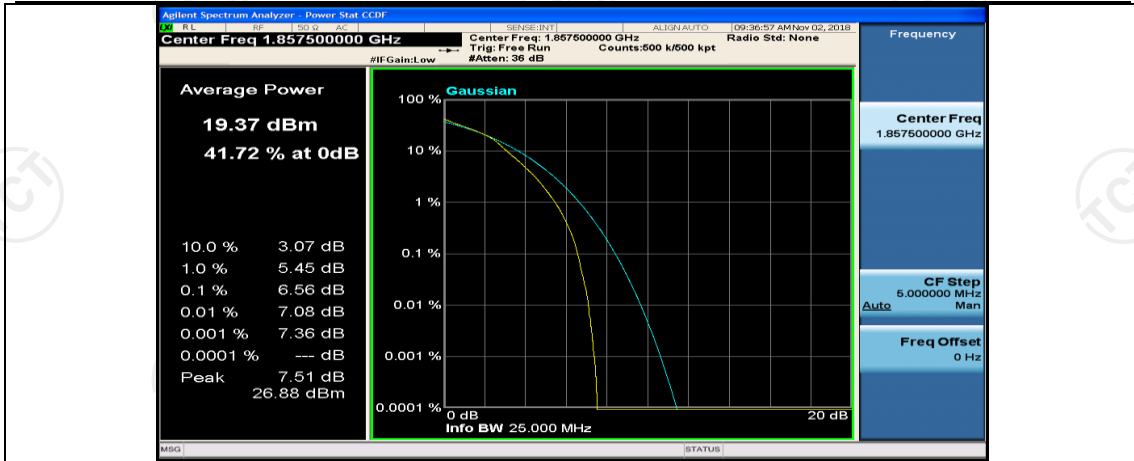

(Channel Bandwidth:15 MHz)\_LCH\_16QAM\_1RB#74

(Channel Bandwidth:15 MHz)\_LCH\_16QAM\_37RB#0

(Channel Bandwidth:15 MHz)\_LCH\_16QAM\_37RB#18

(Channel Bandwidth:15 MHz)\_LCH\_16QAM\_37RB#38

(Channel Bandwidth:15 MHz)\_LCH\_16QAM\_75RB#0