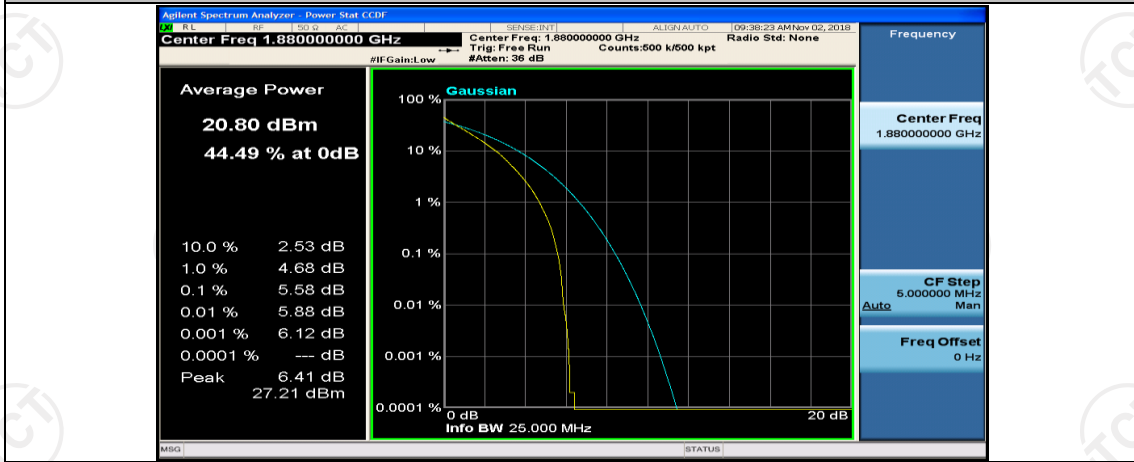

(Channel Bandwidth:15 MHz)_MCH_QPSK_75RB#0

(Channel Bandwidth:15 MHz)_HCH_QPSK_1RB#0