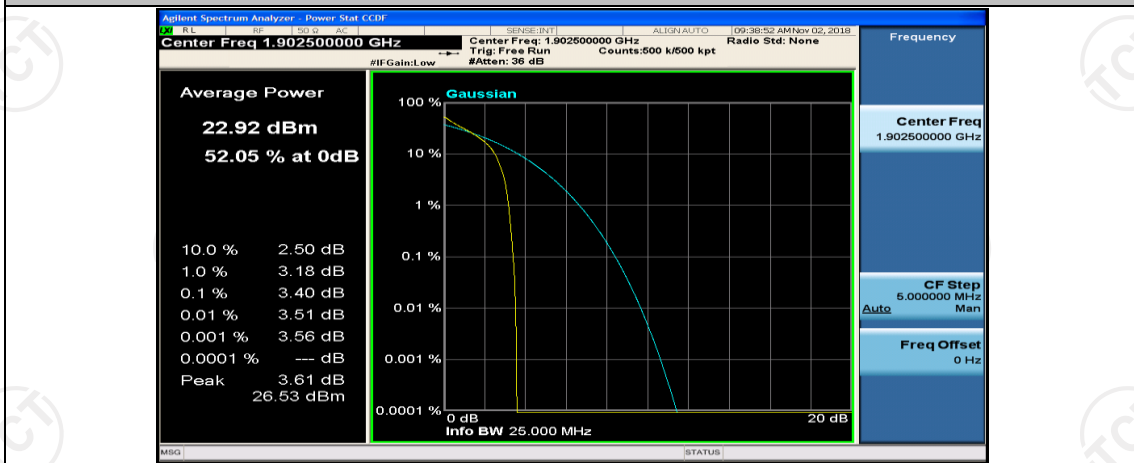

(Channel Bandwidth:15 MHz)\_MCH\_QPSK\_75RB#0

(Channel Bandwidth:15 MHz)\_HCH\_QPSK\_1RB#0

(Channel Bandwidth:15 MHz)\_HCH\_QPSK\_1RB#37

(Channel Bandwidth:15 MHz)\_HCH\_QPSK\_1RB#74

(Channel Bandwidth:15 MHz)\_HCH\_QPSK\_37RB#0