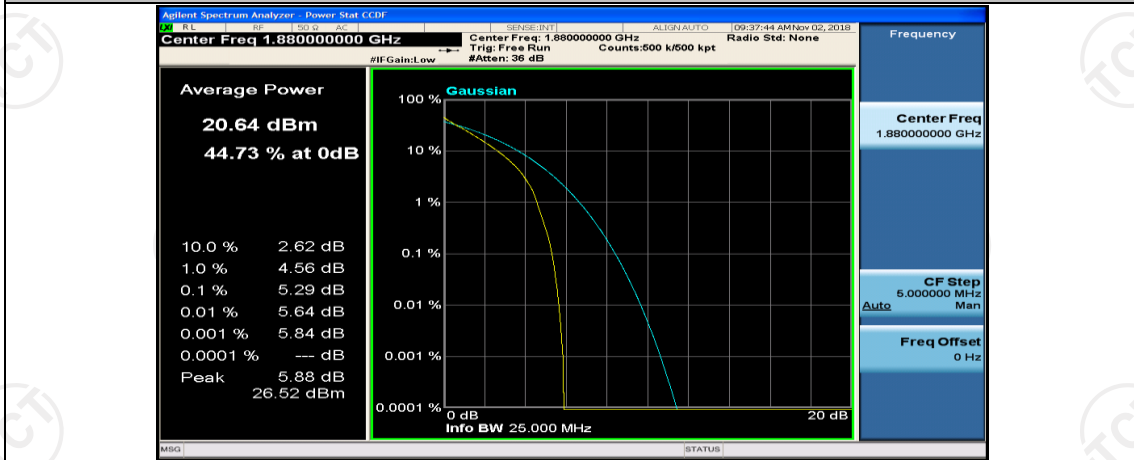

(Channel Bandwidth:15 MHz)_MCH_QPSK_37RB#0

(Channel Bandwidth:15 MHz)_MCH_QPSK_37RB#18