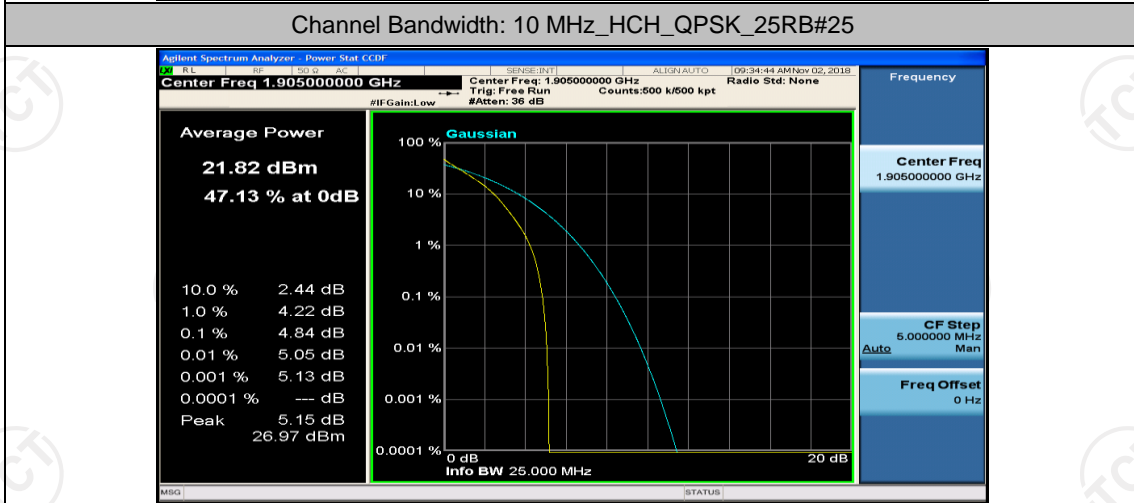

## Channel Bandwidth: 10 MHz

Channel Bandwidth: 10 MHz\_LCH\_16QAM\_1RB#0

Channel Bandwidth: 10 MHz\_LCH\_16QAM\_1RB#24

Channel Bandwidth: 10 MHz\_LCH\_16QAM\_1RB#49

Channel Bandwidth: 10 MHz\_LCH\_16QAM\_25RB#0