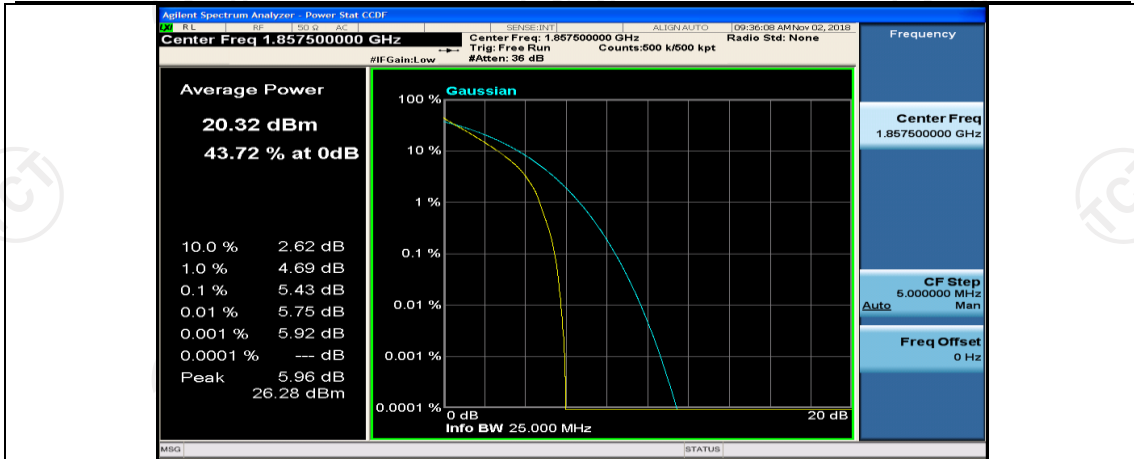

(Channel Bandwidth:15 MHz)_LCH_QPSK_37RB#18