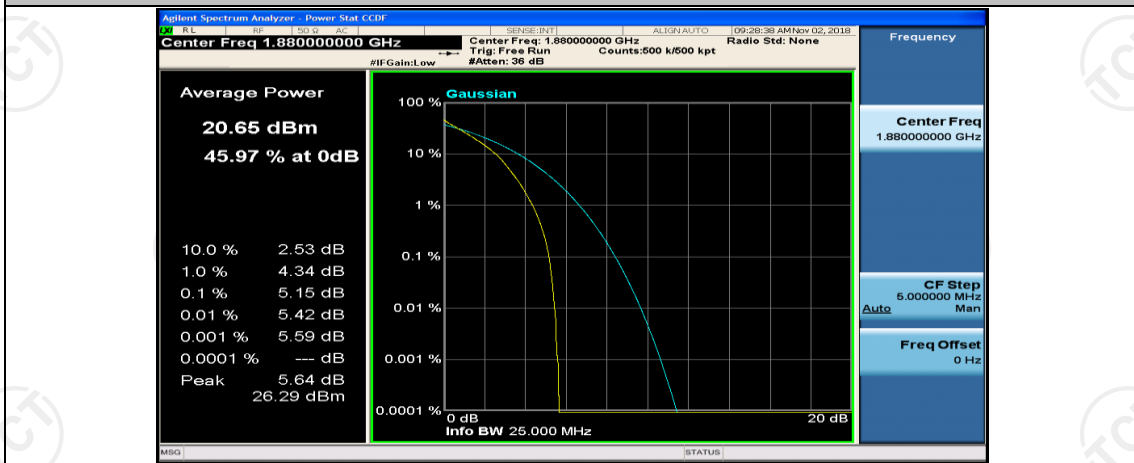

(Channel Bandwidth: 5 MHz)\_MCH\_QPSK\_12RB#0

(Channel Bandwidth: 5 MHz)\_MCH\_QPSK\_12RB#6

(Channel Bandwidth: 5 MHz)\_MCH\_QPSK\_12RB#13

(Channel Bandwidth: 5 MHz)\_MCH\_QPSK\_25RB#0

(Channel Bandwidth: 5 MHz)\_HCH\_QPSK\_1RB#0

(Channel Bandwidth: 5 MHz)\_HCH\_QPSK\_1RB#12

(Channel Bandwidth: 5 MHz)\_HCH\_QPSK\_1RB#24

(Channel Bandwidth: 5 MHz)\_HCH\_QPSK\_12RB#0

(Channel Bandwidth: 5 MHz)\_HCH\_QPSK\_12RB#6

(Channel Bandwidth: 5 MHz)\_HCH\_QPSK\_12RB#13