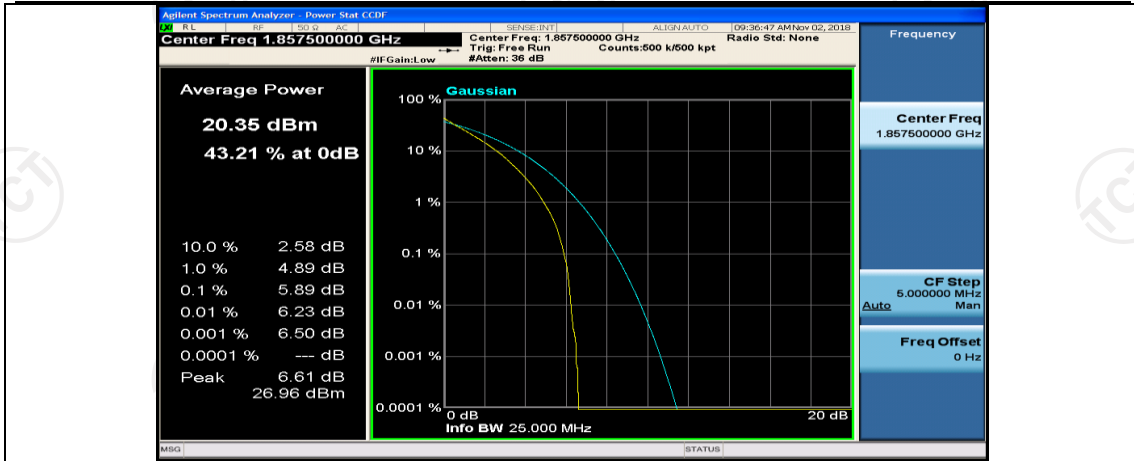

## Channel Bandwidth: 15 MHz

(Channel Bandwidth:15 MHz)\_LCH\_QPSK\_37RB#18

(Channel Bandwidth:15 MHz)\_LCH\_QPSK\_37RB#38

(Channel Bandwidth:15 MHz)\_LCH\_QPSK\_75RB#0

(Channel Bandwidth:15 MHz)\_MCH\_QPSK\_1RB#0