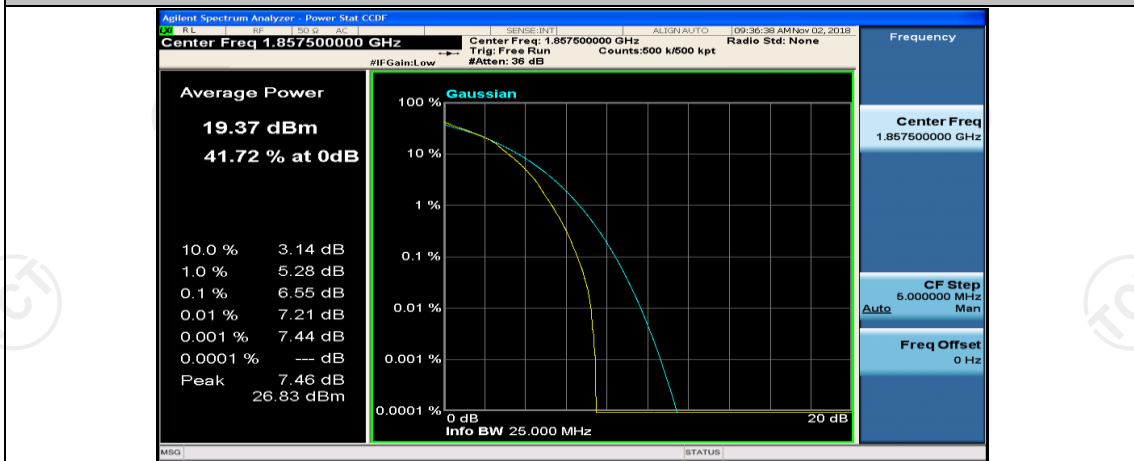

(Channel Bandwidth:15 MHz)\_LCH\_16QAM\_1RB#74

(Channel Bandwidth:15 MHz)\_LCH\_16QAM\_37RB#0

(Channel Bandwidth:15 MHz)\_LCH\_16QAM\_37RB#18

(Channel Bandwidth:15 MHz)\_LCH\_16QAM\_37RB#38

(Channel Bandwidth:15 MHz)\_LCH\_16QAM\_75RB#0