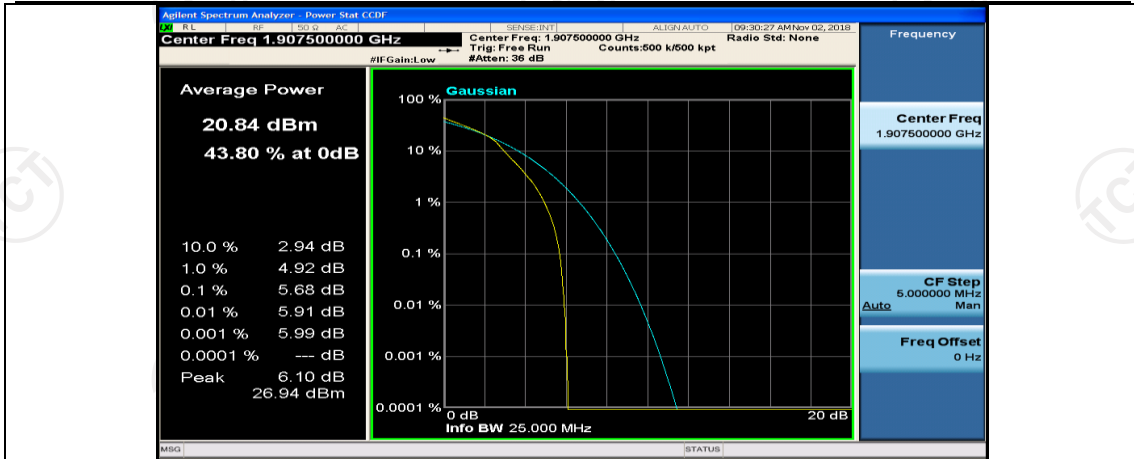

(Channel Bandwidth: 5 MHz)\_HCH\_16QAM\_1RB#0

(Channel Bandwidth: 5 MHz)\_HCH\_16QAM\_1RB#12

(Channel Bandwidth: 5 MHz)\_HCH\_16QAM\_1RB#24

(Channel Bandwidth: 5 MHz)\_HCH\_16QAM\_12RB#0

(Channel Bandwidth: 5 MHz)\_HCH\_16QAM\_12RB#6