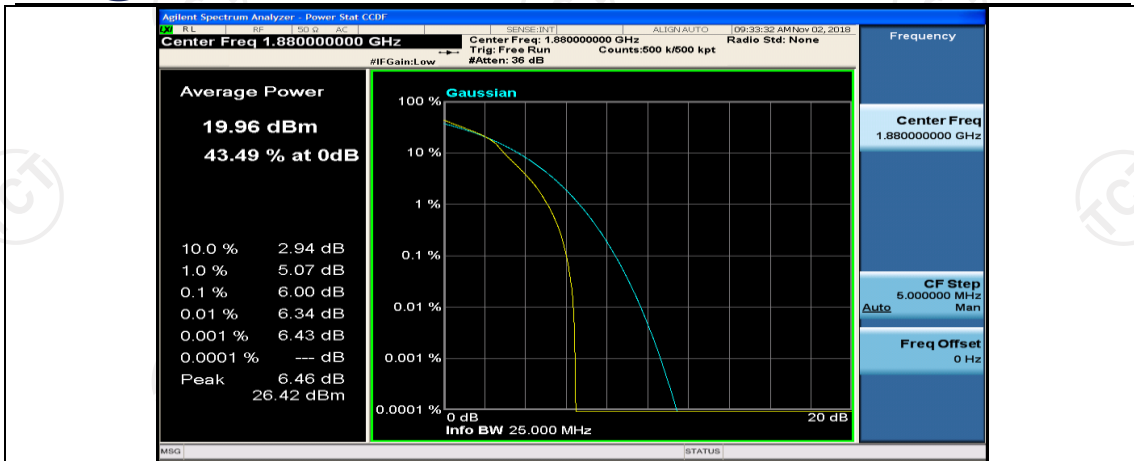

Channel Bandwidth: 10 MHz\_MCH\_16QAM\_1RB#0

Channel Bandwidth: 10 MHz\_MCH\_16QAM\_1RB#24

Channel Bandwidth: 10 MHz\_MCH\_16QAM\_1RB#49