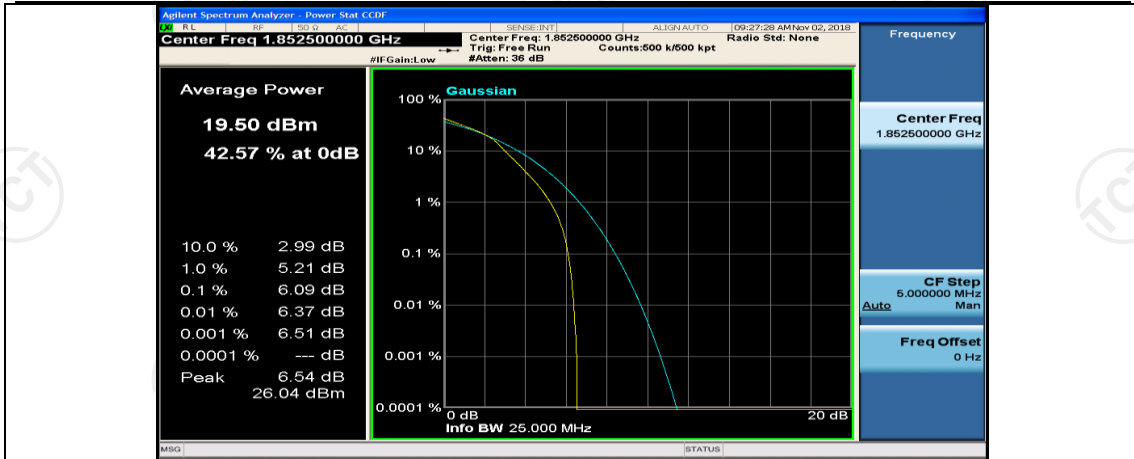

(Channel Bandwidth: 5 MHz)\_HCH\_QPSK\_25RB#0

(Channel Bandwidth: 5 MHz)\_LCH\_16QAM\_1RB#0

(Channel Bandwidth: 5 MHz)\_LCH\_16QAM\_1RB#12

(Channel Bandwidth: 5 MHz)\_LCH\_16QAM\_1RB#24

(Channel Bandwidth: 5 MHz)\_LCH\_16QAM\_12RB#0

(Channel Bandwidth: 5 MHz)\_LCH\_16QAM\_12RB#6

(Channel Bandwidth: 5 MHz)\_LCH\_16QAM\_12RB#13

(Channel Bandwidth: 5 MHz)\_LCH\_16QAM\_25RB#0

(Channel Bandwidth: 5 MHz)\_MCH\_16QAM\_1RB#0

(Channel Bandwidth: 5 MHz)\_MCH\_16QAM\_1RB#12