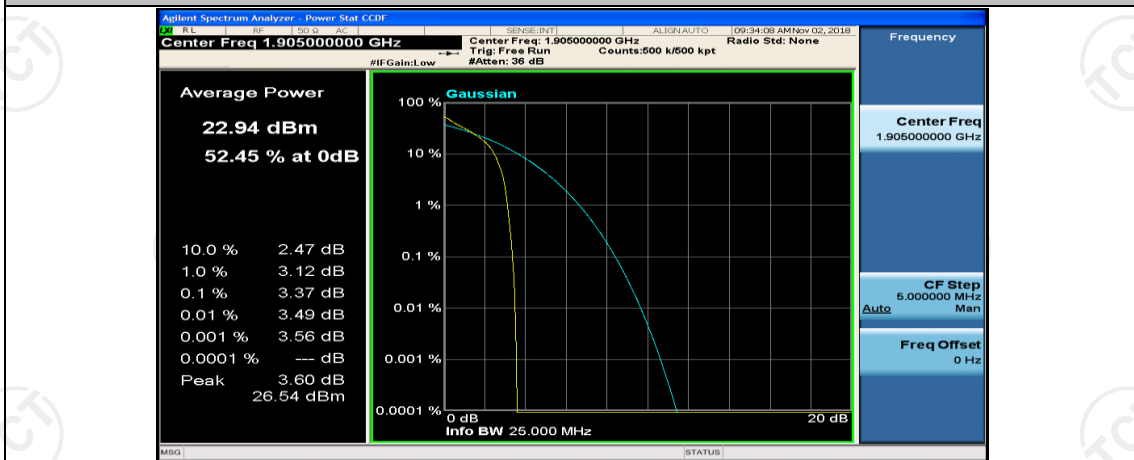

## Channel Bandwidth: 10 MHz

Channel Bandwidth: 10 MHz\_LCH\_16QAM\_1RB#0

Channel Bandwidth: 10 MHz\_LCH\_16QAM\_1RB#24

Channel Bandwidth: 10 MHz\_LCH\_16QAM\_1RB#49

Channel Bandwidth: 10 MHz\_LCH\_16QAM\_25RB#0