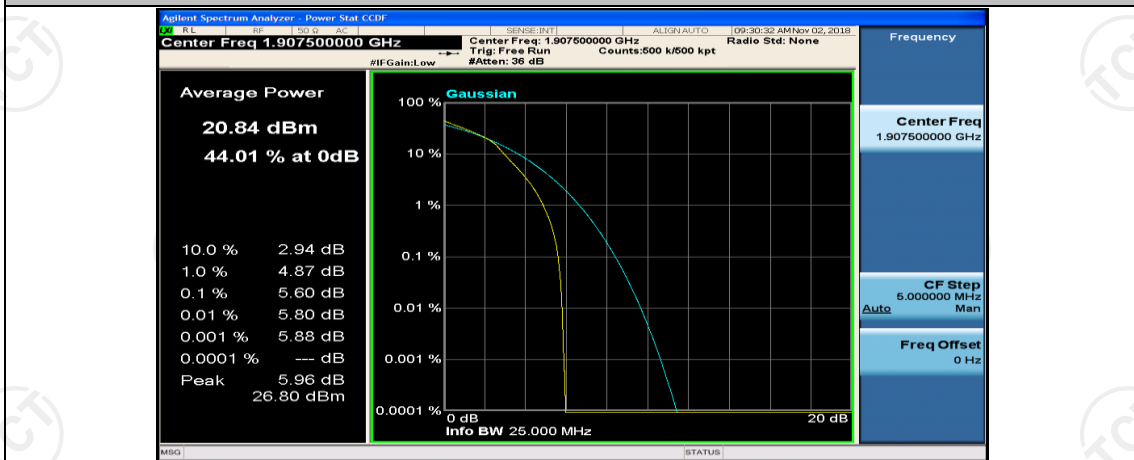

(Channel Bandwidth: 5 MHz)\_HCH\_16QAM\_1RB#0

(Channel Bandwidth: 5 MHz)\_HCH\_16QAM\_1RB#12

(Channel Bandwidth: 5 MHz)\_HCH\_16QAM\_1RB#24

(Channel Bandwidth: 5 MHz)\_HCH\_16QAM\_12RB#0

(Channel Bandwidth: 5 MHz)\_HCH\_16QAM\_12RB#6