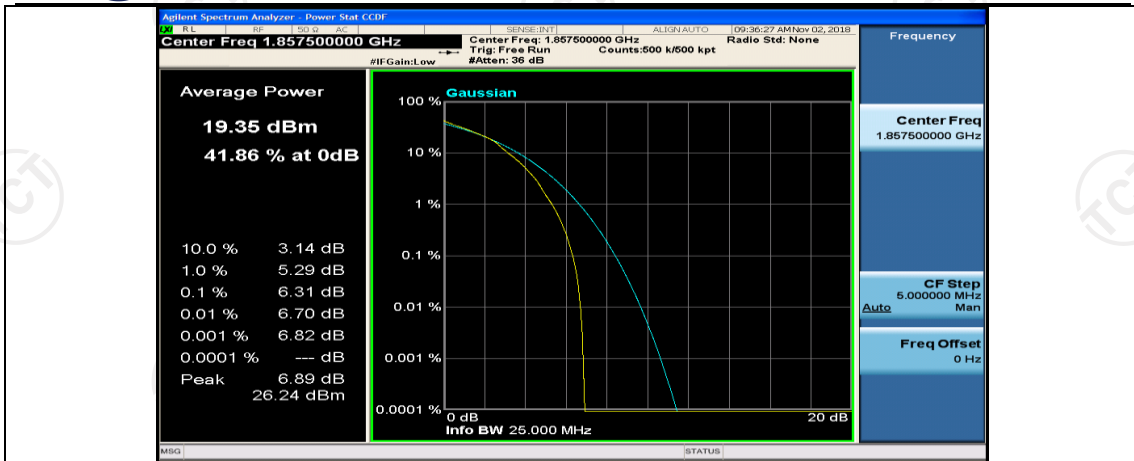

(Channel Bandwidth:15 MHz)_LCH_16QAM_37RB#0

(Channel Bandwidth:15 MHz)_LCH_16QAM_37RB#18