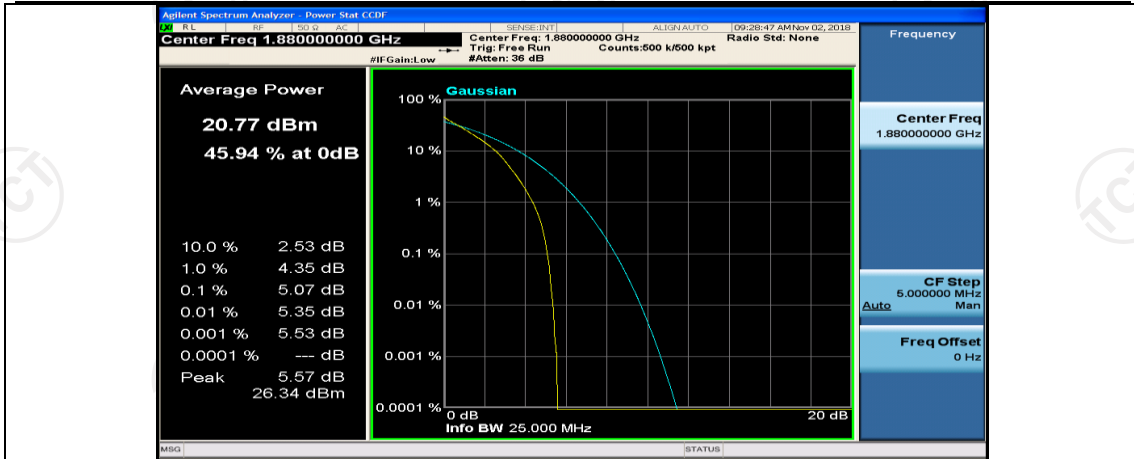

(Channel Bandwidth: 5 MHz)\_MCH\_QPSK\_12RB#0

(Channel Bandwidth: 5 MHz)\_MCH\_QPSK\_12RB#6

(Channel Bandwidth: 5 MHz)\_MCH\_QPSK\_12RB#13

(Channel Bandwidth: 5 MHz)\_MCH\_QPSK\_25RB#0

(Channel Bandwidth: 5 MHz)\_HCH\_QPSK\_1RB#0

(Channel Bandwidth: 5 MHz)\_HCH\_QPSK\_1RB#12

(Channel Bandwidth: 5 MHz)\_HCH\_QPSK\_1RB#24

(Channel Bandwidth: 5 MHz)\_HCH\_QPSK\_12RB#0

(Channel Bandwidth: 5 MHz)\_HCH\_QPSK\_12RB#6

(Channel Bandwidth: 5 MHz)\_HCH\_QPSK\_12RB#13