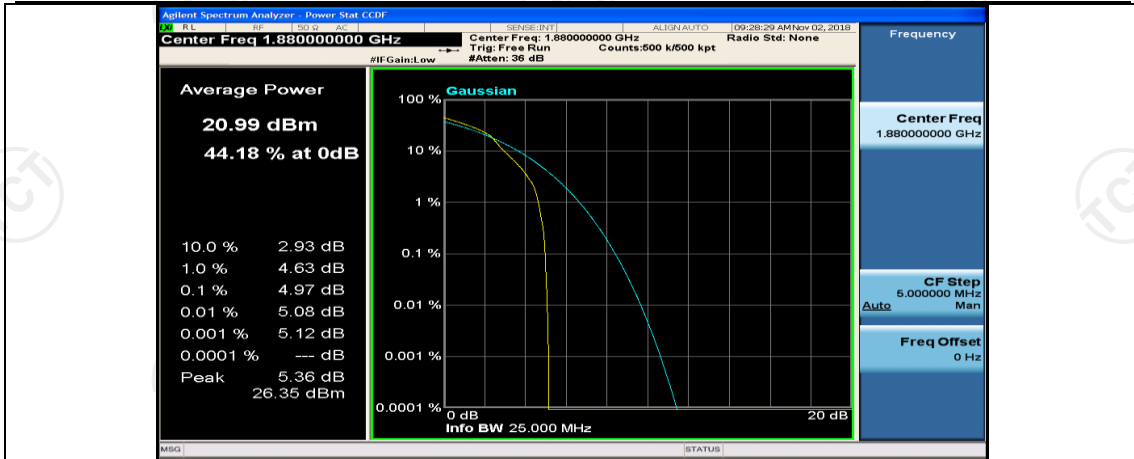

(Channel Bandwidth: 5 MHz)_MCH_16QAM_1RB#24

(Channel Bandwidth: 5 MHz)_MCH_16QAM_12RB#0