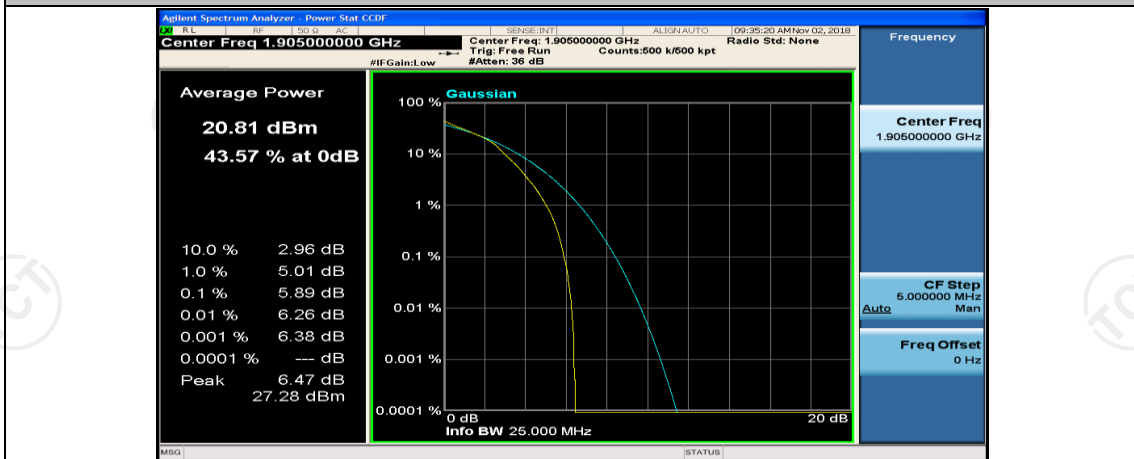

Channel Bandwidth: 10 MHz\_MCH\_16QAM\_1RB#0

Channel Bandwidth: 10 MHz\_MCH\_16QAM\_1RB#24

Channel Bandwidth: 10 MHz\_MCH\_16QAM\_1RB#49