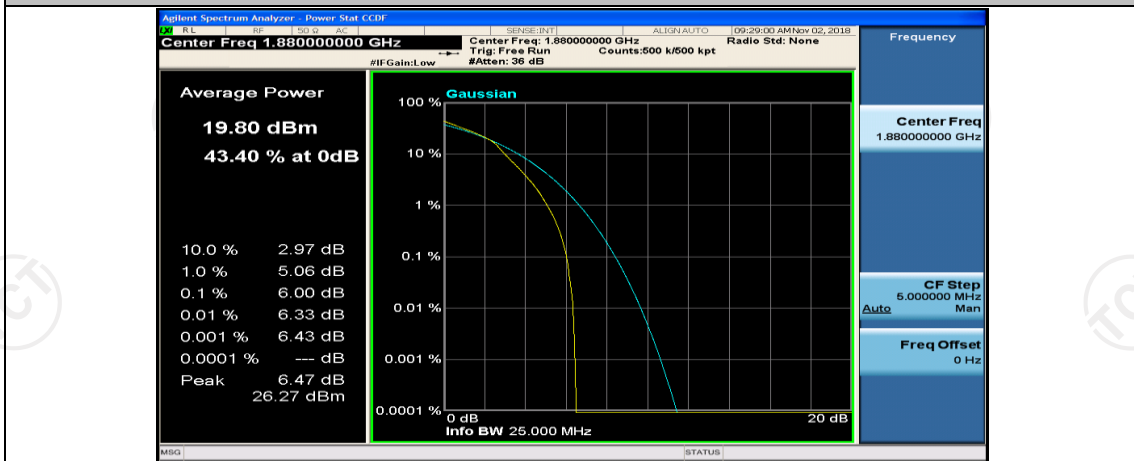

(Channel Bandwidth: 5 MHz)_MCH_16QAM_12RB#6

(Channel Bandwidth: 5 MHz)_MCH_16QAM_12RB#13