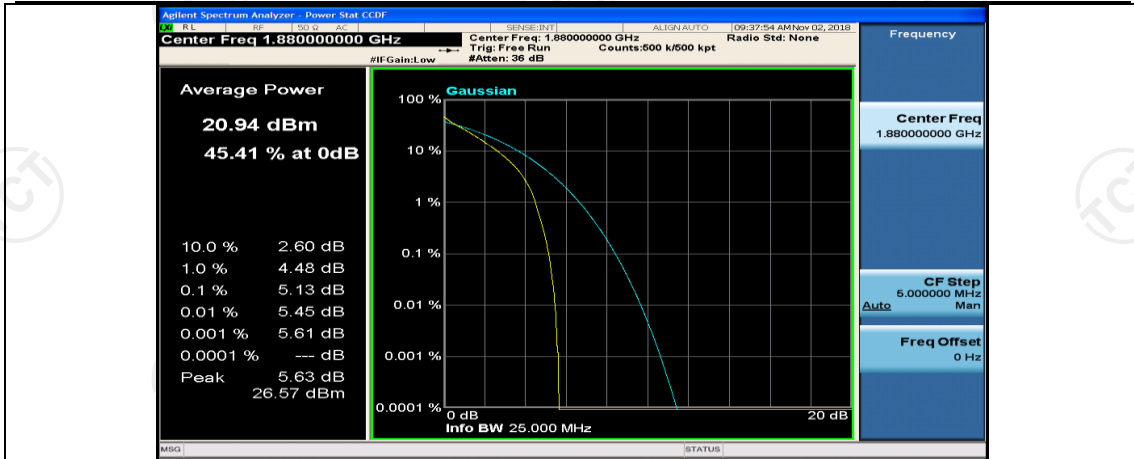

(Channel Bandwidth:15 MHz)\_MCH\_QPSK\_1RB#37

(Channel Bandwidth:15 MHz)\_MCH\_QPSK\_1RB#74

(Channel Bandwidth:15 MHz)\_MCH\_QPSK\_37RB#0

(Channel Bandwidth:15 MHz)\_MCH\_QPSK\_37RB#18

(Channel Bandwidth:15 MHz)\_MCH\_QPSK\_37RB#38