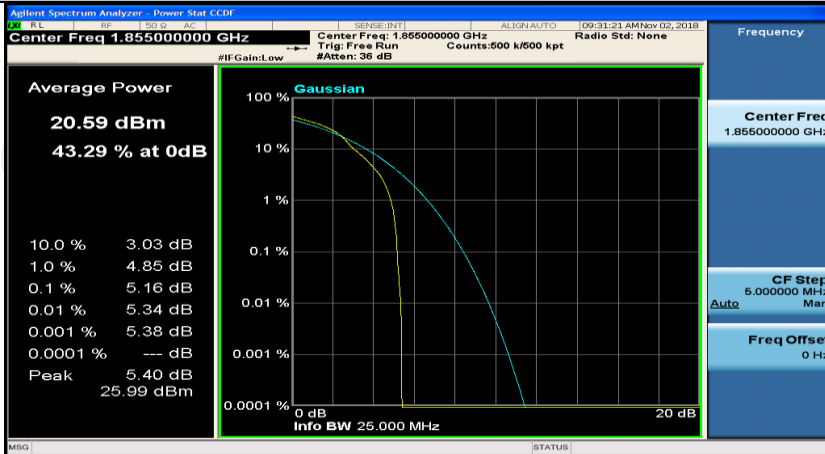

## Channel Bandwidth: 10 MHz

Channel Bandwidth: 10 MHz\_LCH\_16QAM\_1RB#0

Channel Bandwidth: 10 MHz\_LCH\_16QAM\_1RB#24

Channel Bandwidth: 10 MHz\_LCH\_16QAM\_1RB#49

Channel Bandwidth: 10 MHz\_LCH\_16QAM\_25RB#0