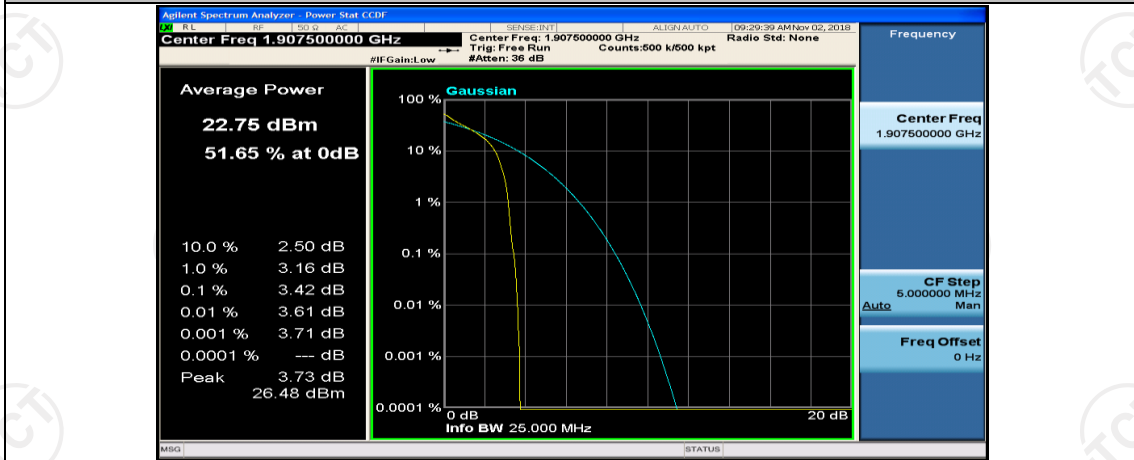

(Channel Bandwidth: 5 MHz)\_MCH\_QPSK\_12RB#0

(Channel Bandwidth: 5 MHz)\_MCH\_QPSK\_12RB#6

(Channel Bandwidth: 5 MHz)\_MCH\_QPSK\_12RB#13

(Channel Bandwidth: 5 MHz)\_MCH\_QPSK\_25RB#0

(Channel Bandwidth: 5 MHz)\_HCH\_QPSK\_1RB#0

(Channel Bandwidth: 5 MHz)\_HCH\_QPSK\_1RB#12

(Channel Bandwidth: 5 MHz)\_HCH\_QPSK\_1RB#24

(Channel Bandwidth: 5 MHz)\_HCH\_QPSK\_12RB#0

(Channel Bandwidth: 5 MHz)\_HCH\_QPSK\_12RB#6

(Channel Bandwidth: 5 MHz)\_HCH\_QPSK\_12RB#13