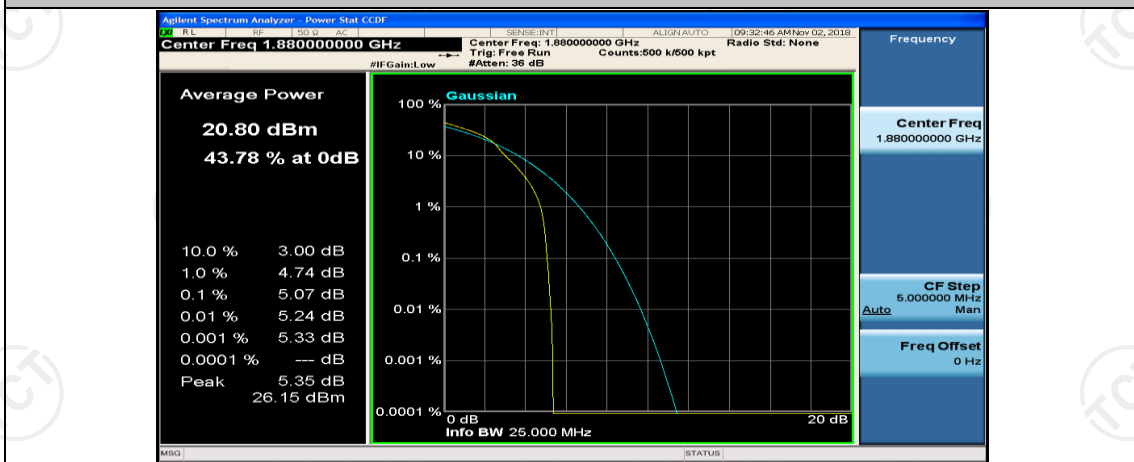

Channel Bandwidth: 10 MHz_MCH_16QAM_1RB#0

Channel Bandwidth: 10 MHz_MCH_16QAM_1RB#24