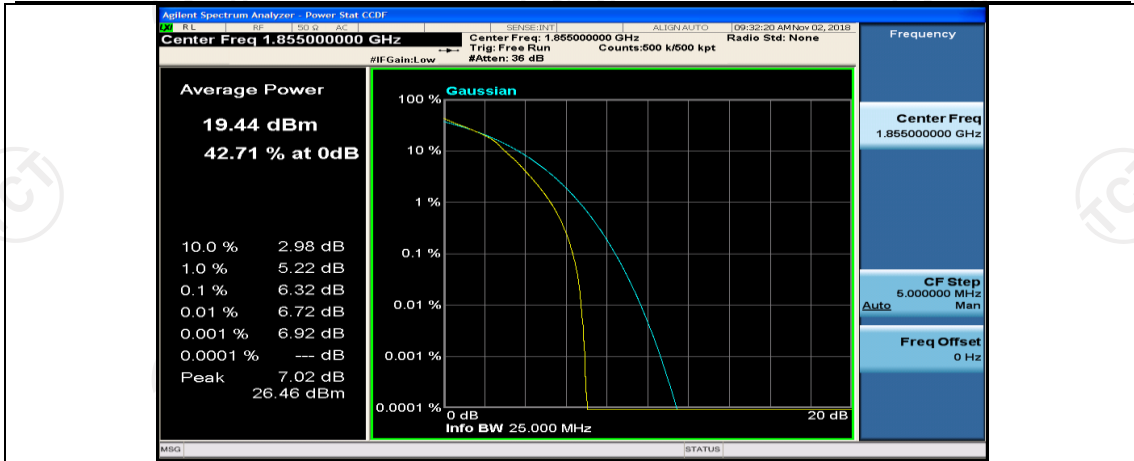

## Channel Bandwidth: 10 MHz

Channel Bandwidth: 10 MHz\_LCH\_16QAM\_1RB#0

Channel Bandwidth: 10 MHz\_LCH\_16QAM\_1RB#24

Channel Bandwidth: 10 MHz\_LCH\_16QAM\_1RB#49

Channel Bandwidth: 10 MHz\_LCH\_16QAM\_25RB#0