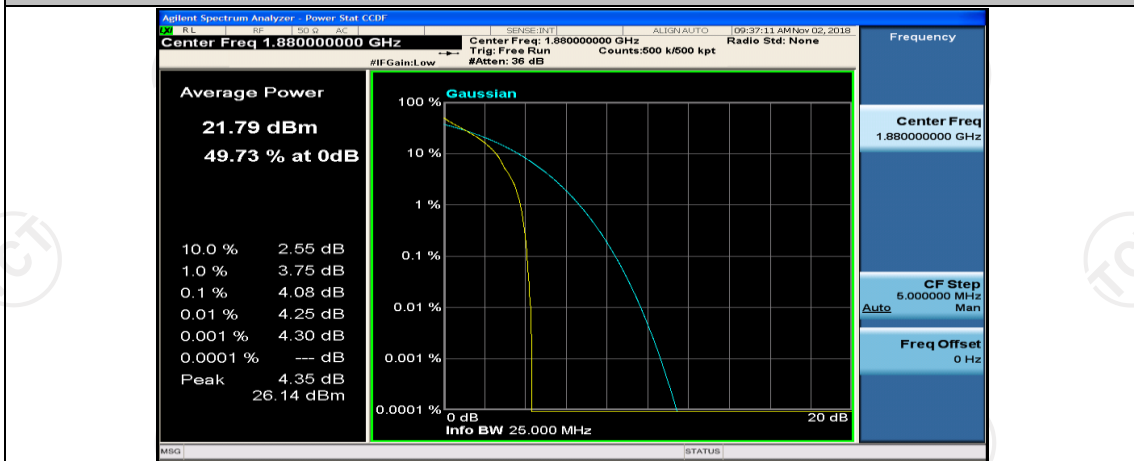

(Channel Bandwidth:15 MHz)_MCH_QPSK_1RB#37

(Channel Bandwidth:15 MHz)_MCH_QPSK_1RB#74