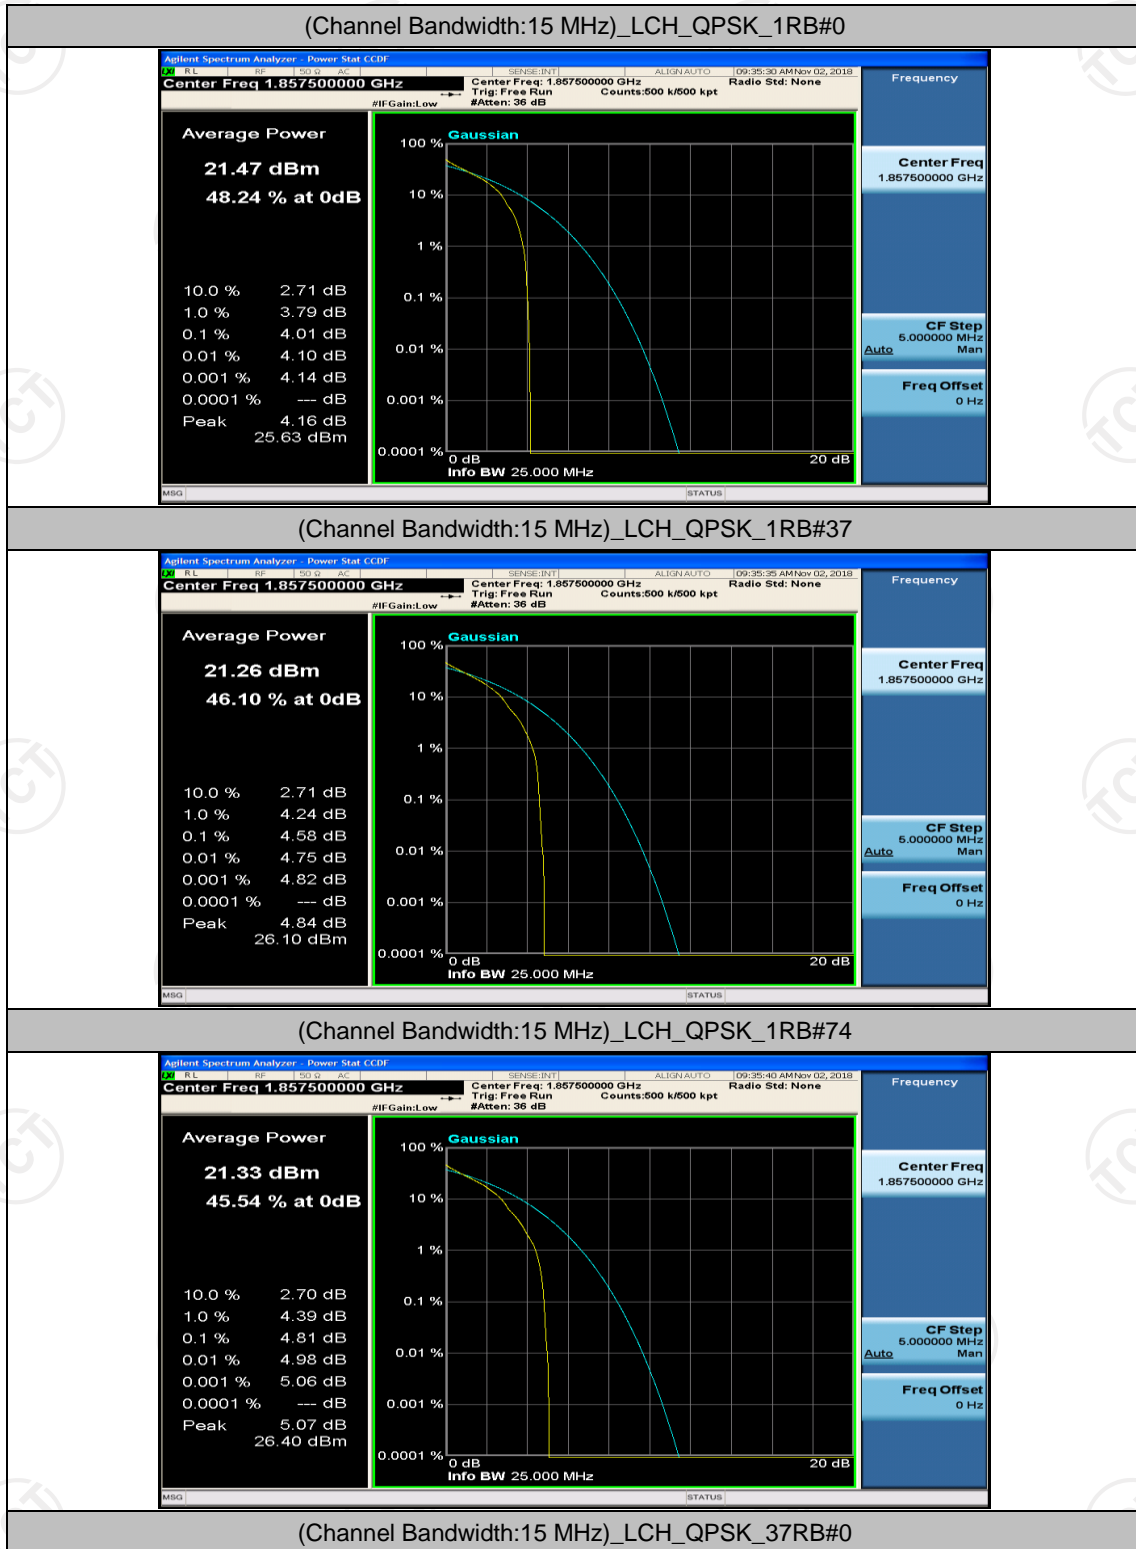

Channel Bandwidth: 15 MHz