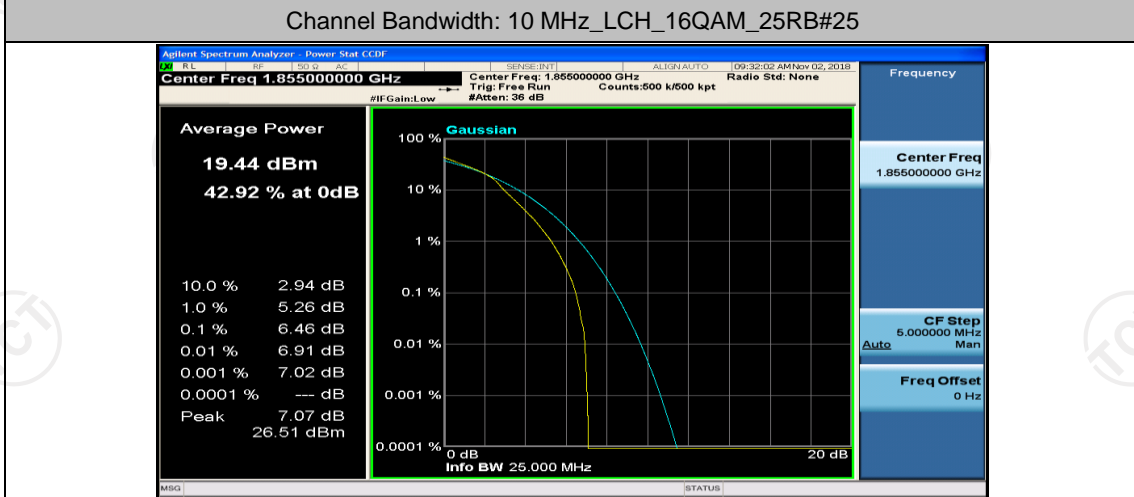

## Channel Bandwidth: 10 MHz

Channel Bandwidth: 10 MHz\_LCH\_16QAM\_1RB#0

Channel Bandwidth: 10 MHz\_LCH\_16QAM\_1RB#24

Channel Bandwidth: 10 MHz\_LCH\_16QAM\_1RB#49

Channel Bandwidth: 10 MHz\_LCH\_16QAM\_25RB#0