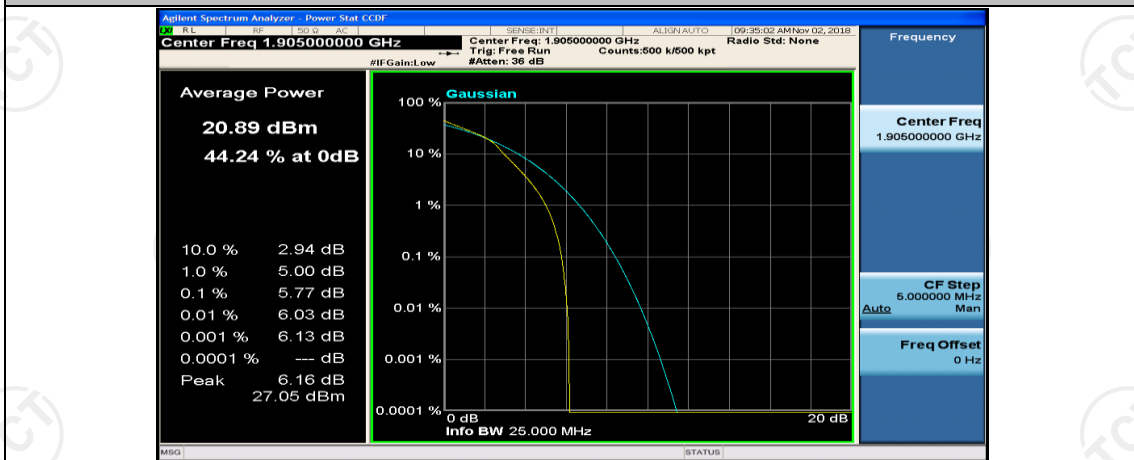

Channel Bandwidth: 10 MHz\_MCH\_16QAM\_1RB#0

Channel Bandwidth: 10 MHz\_MCH\_16QAM\_1RB#24

Channel Bandwidth: 10 MHz\_MCH\_16QAM\_1RB#49