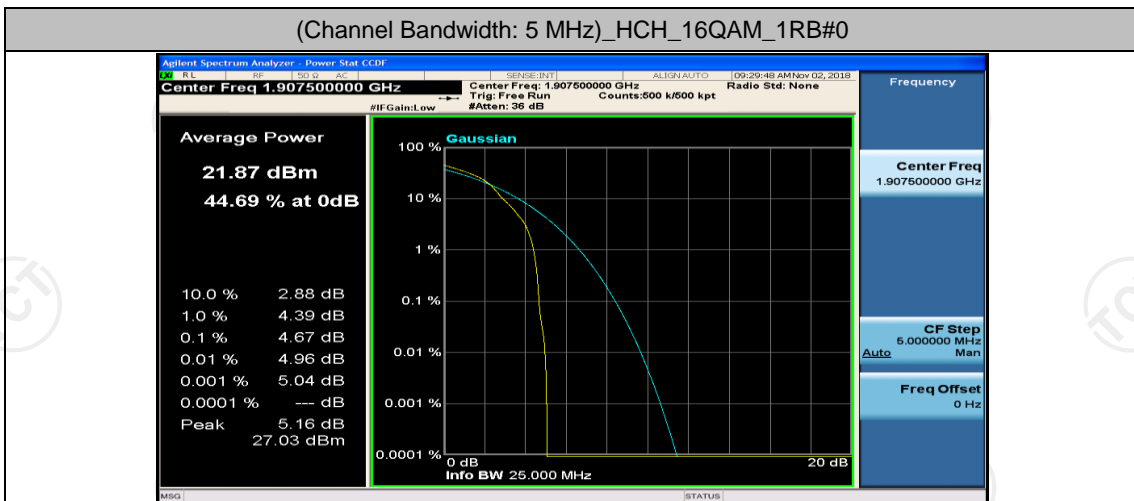

(Channel Bandwidth: 5 MHz)_HCH_16QAM_1RB#12