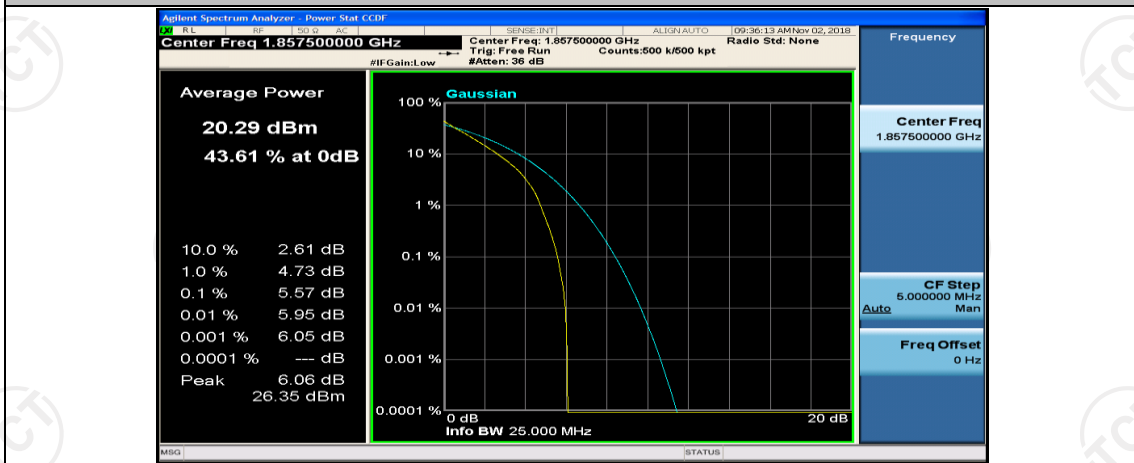

(Channel Bandwidth:15 MHz)_LCH_QPSK_37RB#18

(Channel Bandwidth:15 MHz)_LCH_QPSK_37RB#38