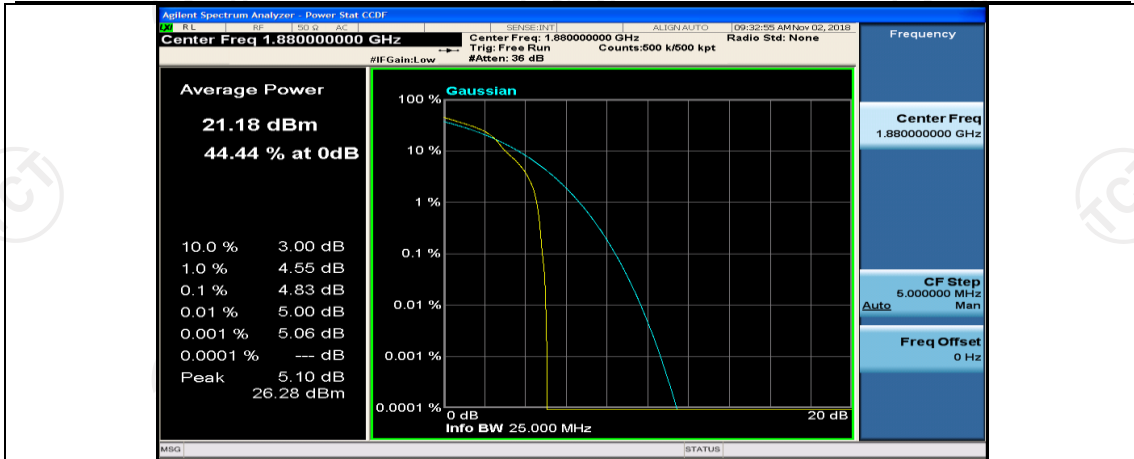

Channel Bandwidth: 10 MHz_MCH_16QAM_1RB#49