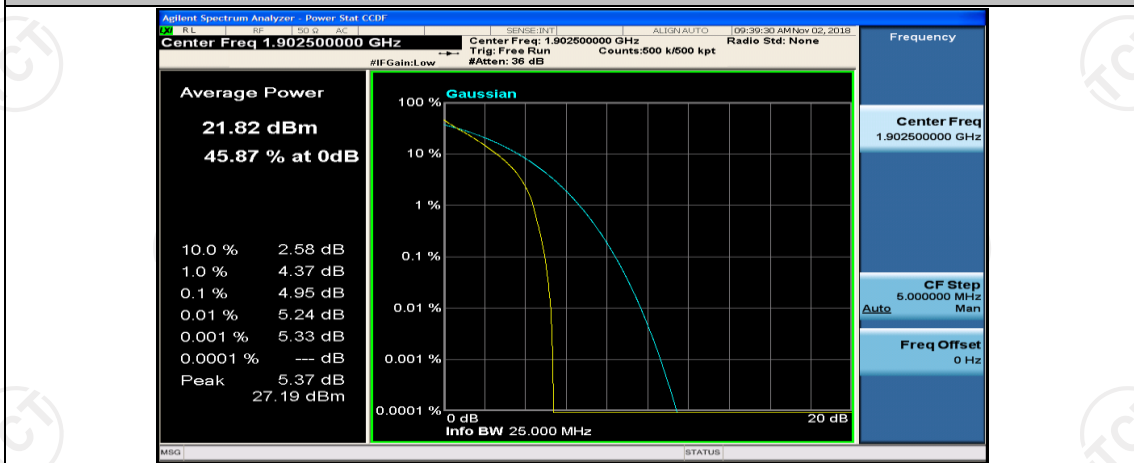

(Channel Bandwidth:15 MHz)_HCH_QPSK_37RB#38

(Channel Bandwidth:15 MHz)_HCH_QPSK_75RB#0