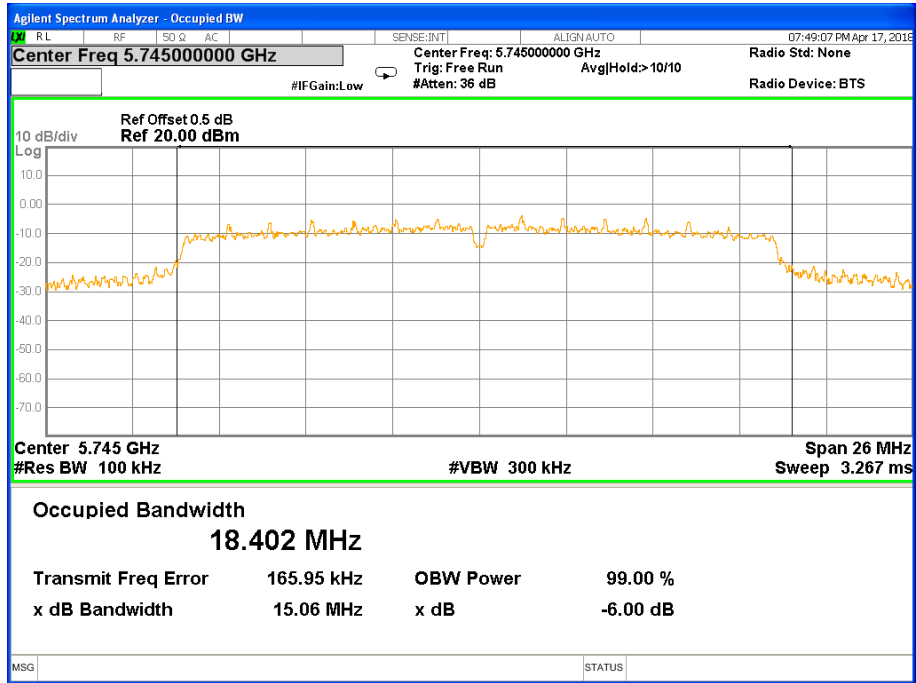

Band IV (5.725-5.850GHz) 802.11n(HT20) 6 dB Bandwidth 6 dB Bandwidth 802.11n(HT20) Channel 149