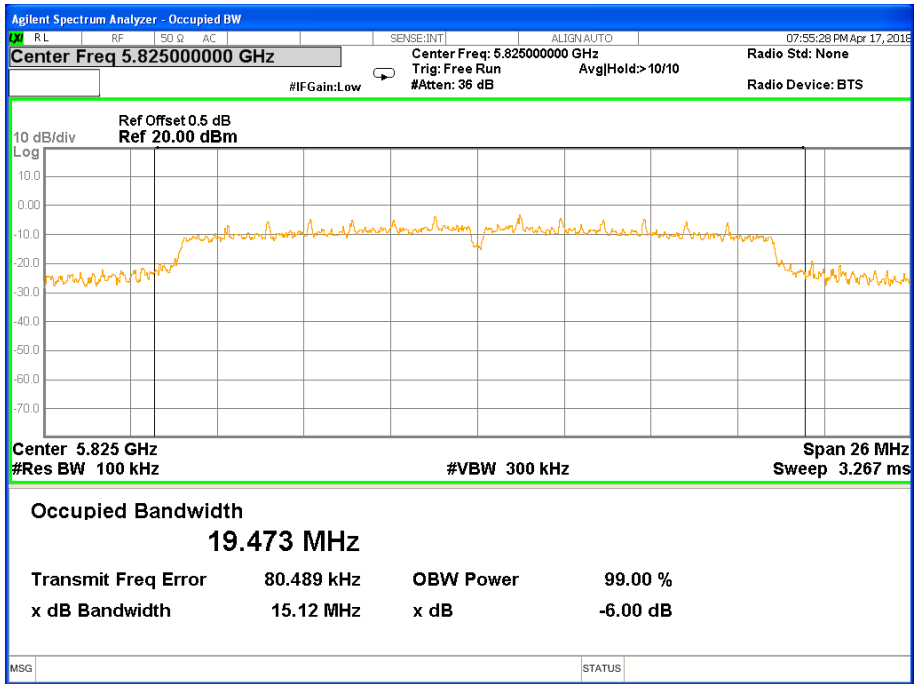

Band IV (5.725-5.850GHz) 802.11n(HT20) 6 dB Bandwidth 6 dB Bandwidth 802.11n(HT20) Channel 149

6 dB Bandwidth 802.11n(HT20) Channel 157

6 dB Bandwidth 802.11n(HT20) Channel 165

Band IV (5.725-5.850GHz) 802.11n(HT40) 6 dB Bandwidth 6 dB Bandwidth 802.11n(HT40) Channel 151