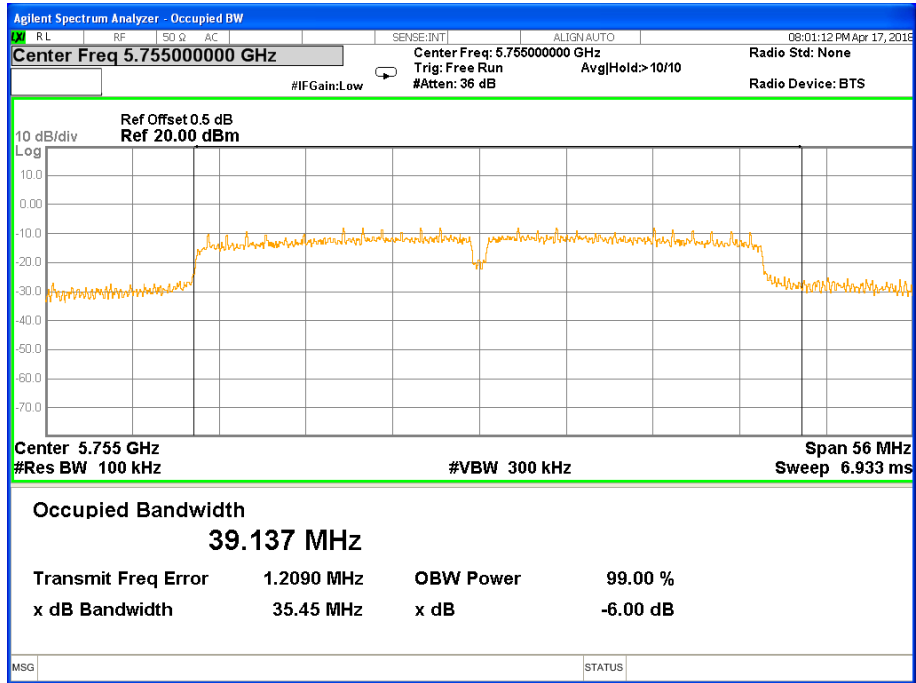

Band IV (5.725-5.850GHz) 802.11n(HT20) 6 dB Bandwidth 6 dB Bandwidth 802.11n(HT20) Channel 149

6 dB Bandwidth 802.11n(HT20) Channel 157

6 dB Bandwidth 802.11n(HT20) Channel 165

Band IV (5.725-5.850GHz) 802.11n(HT40) 6 dB Bandwidth 6 dB Bandwidth 802.11n(HT40) Channel 151