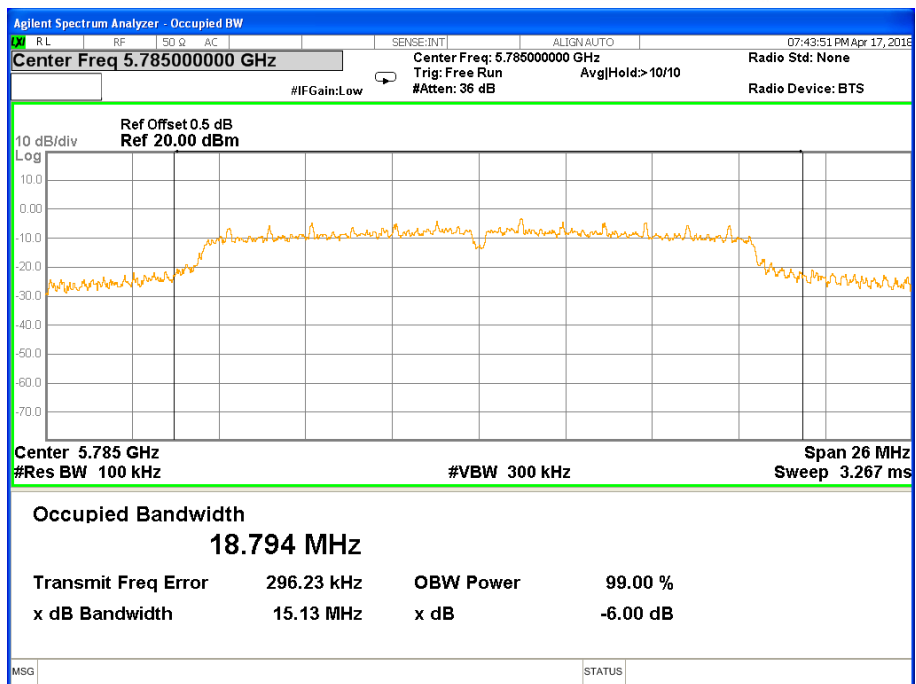

Note: N/A, 6 db bandwidth measurement limit only embodied in the report

Band IV (5.725-5.850GHz) 802.11a, 6 dB Bandwidth 6 dB Bandwidth 802.11a Channel 149

6 dB Bandwidth 802.11a Channel 157

6 dB Bandwidth 802.11a Channel 165