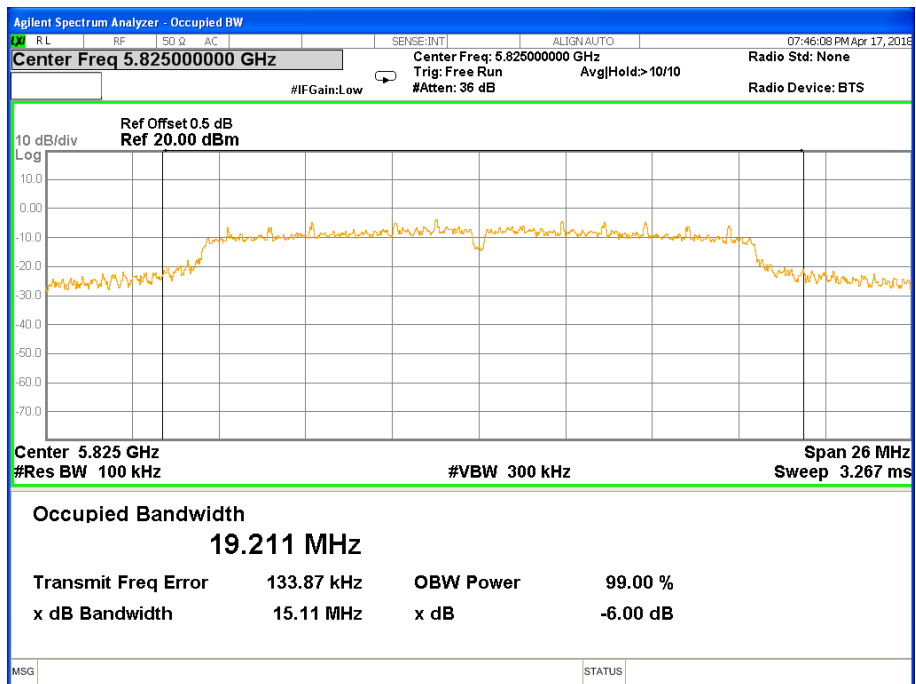

Note: N/A, 6 db bandwidth measurement limit only embodied in the report

Band IV (5.725-5.850GHz) 802.11a, 6 dB Bandwidth 6 dB Bandwidth 802.11a Channel 149

6 dB Bandwidth 802.11a Channel 157

6 dB Bandwidth 802.11a Channel 165