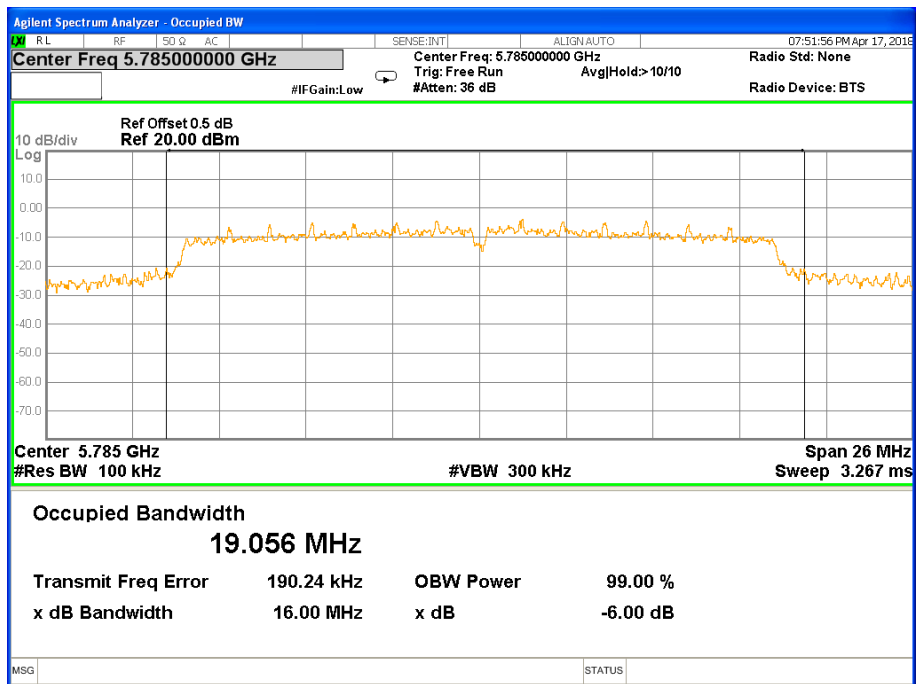

6 dB Bandwidth 802.11n(HT20) Channel 157