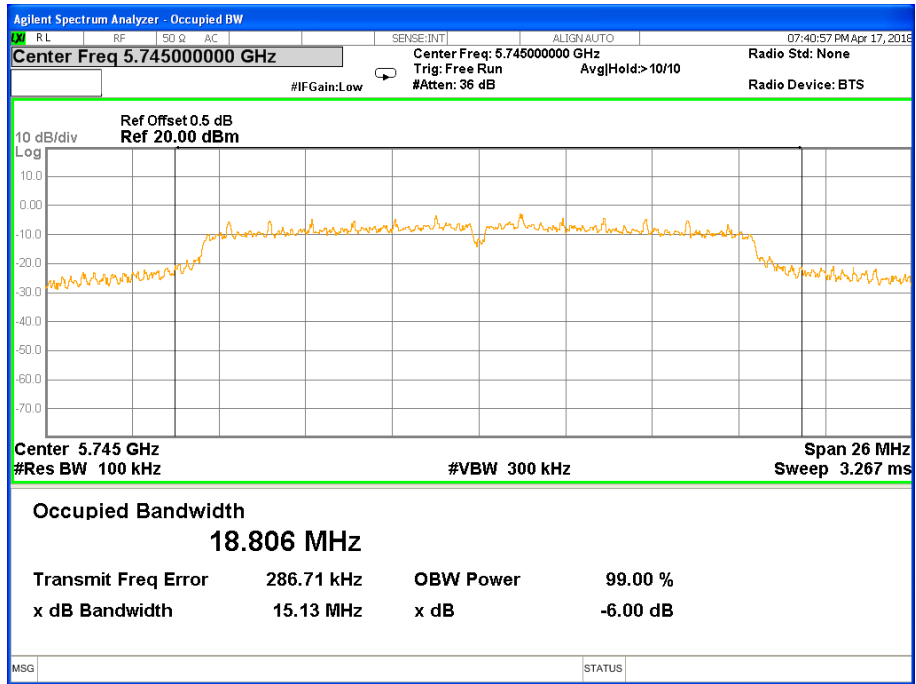

Note: N/A, 6 db bandwidth measurement limit only embodied in the report

Band IV (5.725-5.850GHz) 802.11a, 6 dB Bandwidth 6 dB Bandwidth 802.11a Channel 149

6 dB Bandwidth 802.11a Channel 157

6 dB Bandwidth 802.11a Channel 165