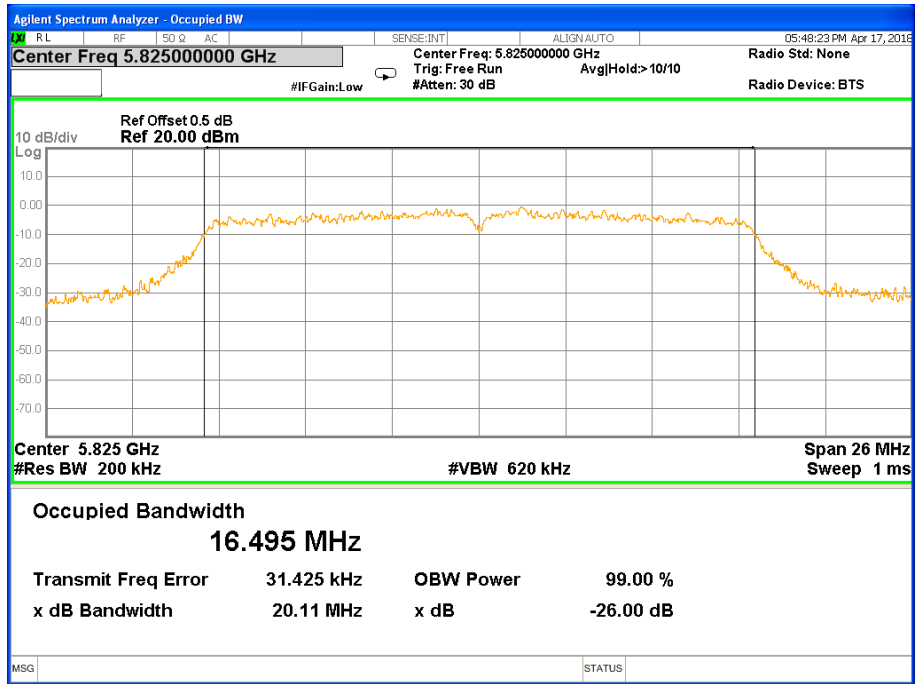

26 dB & 99% Bandwidth 802.11a Channel 165