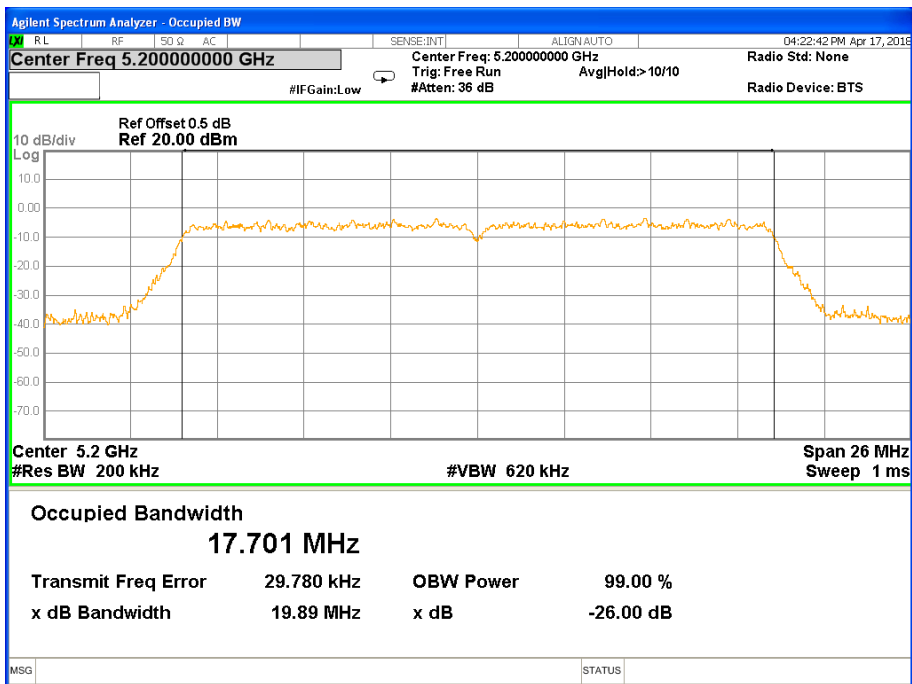

26 dB &99% Bandwidth 802.11a Channel 48

Band I (5.150-5.250GHz) 802.11n(HT20) 26 dB &99% Bandwidth 26 dB &99% Bandwidth 802.11n(HT20) Channel 36

26 dB &99% Bandwidth 802.11n(HT20) Channel 40

26 dB &99% Bandwidth 802.11n(HT20) Channel 48