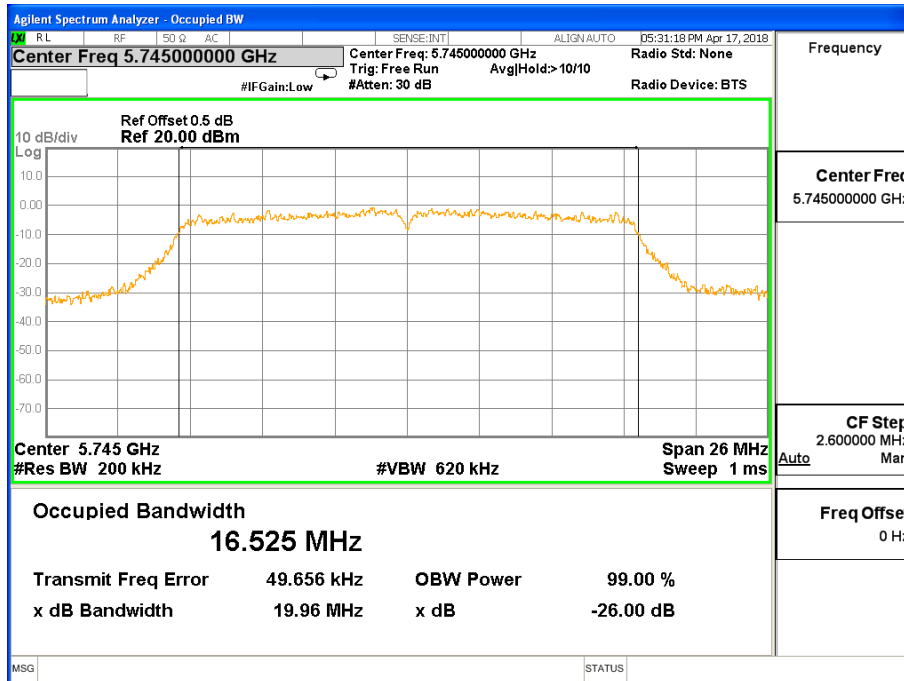

Band I (5.150-5.250GHz) 802.11n(HT40) 26 dB &99% Bandwidth
26 dB &99% Bandwidth 802.11n(HT40) Channel 38

26 dB &99% Bandwidth 802.11n(HT40) Channel 46

Band IV (5.725-5.850GHz) 802.11a, 26 dB &99% Bandwidth 26 dB &99% Bandwidth 802.11a Channel 149