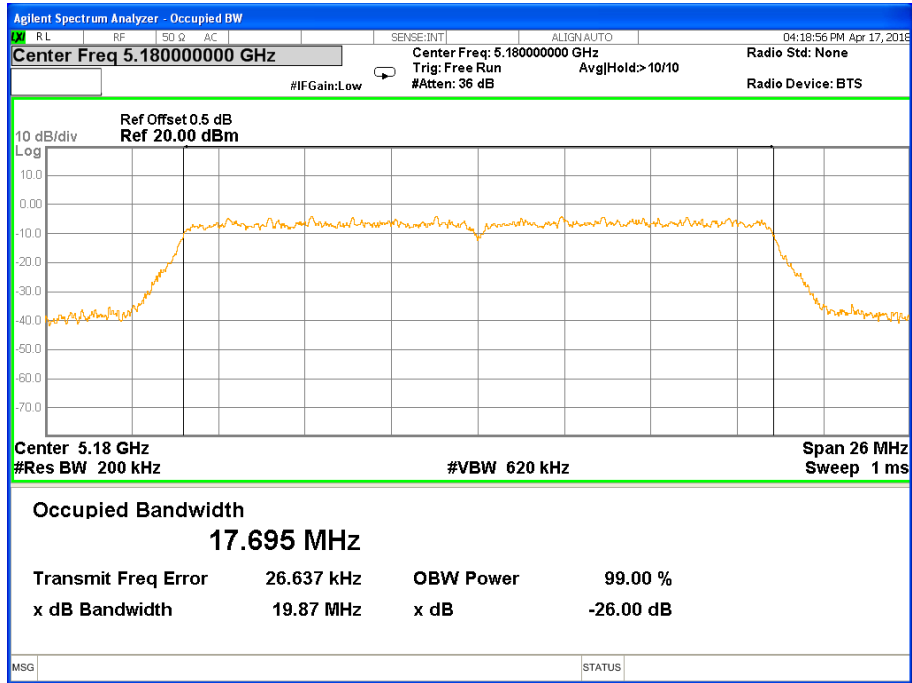

26 dB &99% Bandwidth 802.11a Channel 48

Band I (5.150-5.250GHz) 802.11n(HT20) 26 dB &99% Bandwidth 26 dB &99% Bandwidth 802.11n(HT20) Channel 36

26 dB &99% Bandwidth 802.11n(HT20) Channel 40

26 dB &99% Bandwidth 802.11n(HT20) Channel 48