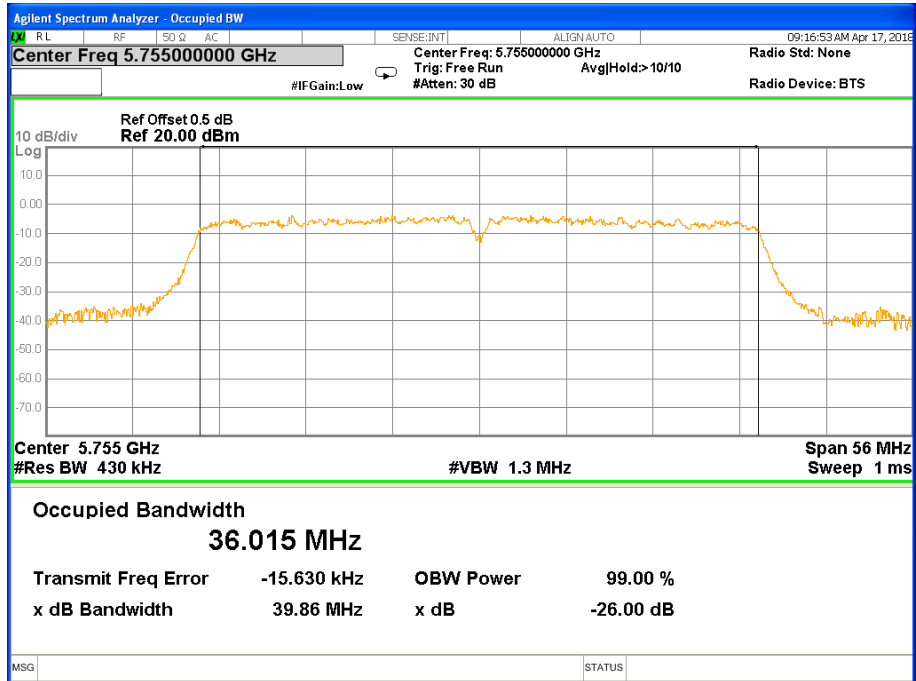

Band IV (5.725-5.850GHz) 802.11n(HT40) 26 dB &99% Bandwidth 26 dB &99% Bandwidth 802.11n(HT40) Channel 151