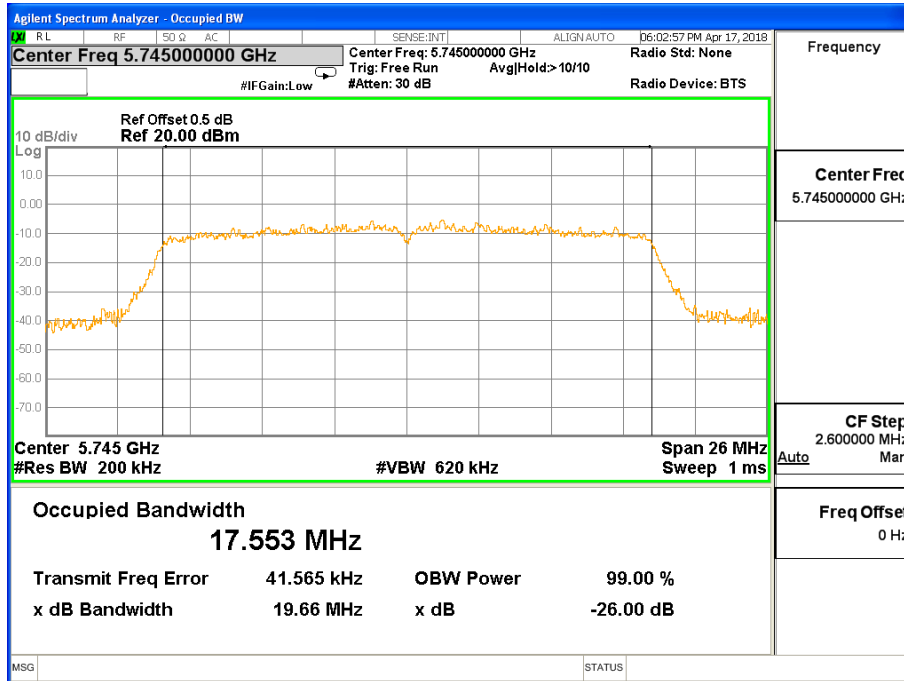

26 dB &99% Bandwidth 802.11a Channel 157

26 dB & 99% Bandwidth 802.11a Channel 165

Band IV (5.725-5.850GHz) 802.11n(HT20) 26 dB &99% Bandwidth 26 dB &99% Bandwidth 802.11n(HT20) Channel 149

26 dB &99% Bandwidth 802.11n(HT20) Channel 157