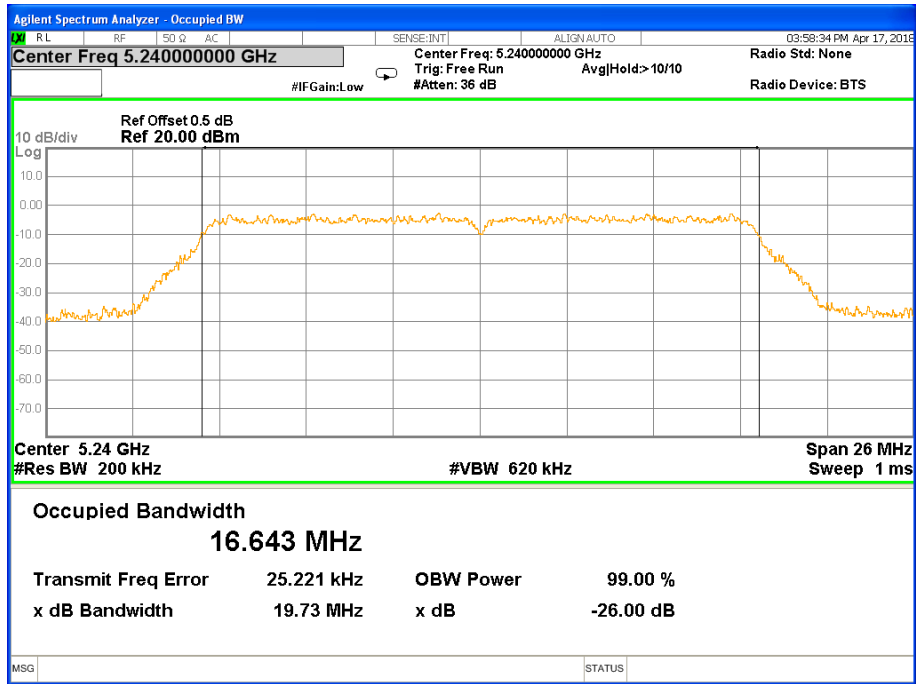

26 dB &99% Bandwidth 802.11a Channel 48

Band I (5.150-5.250GHz) 802.11n(HT20) 26 dB &99% Bandwidth 26 dB &99% Bandwidth 802.11n(HT20) Channel 36

26 dB &99% Bandwidth 802.11n(HT20) Channel 40

26 dB &99% Bandwidth 802.11n(HT20) Channel 48