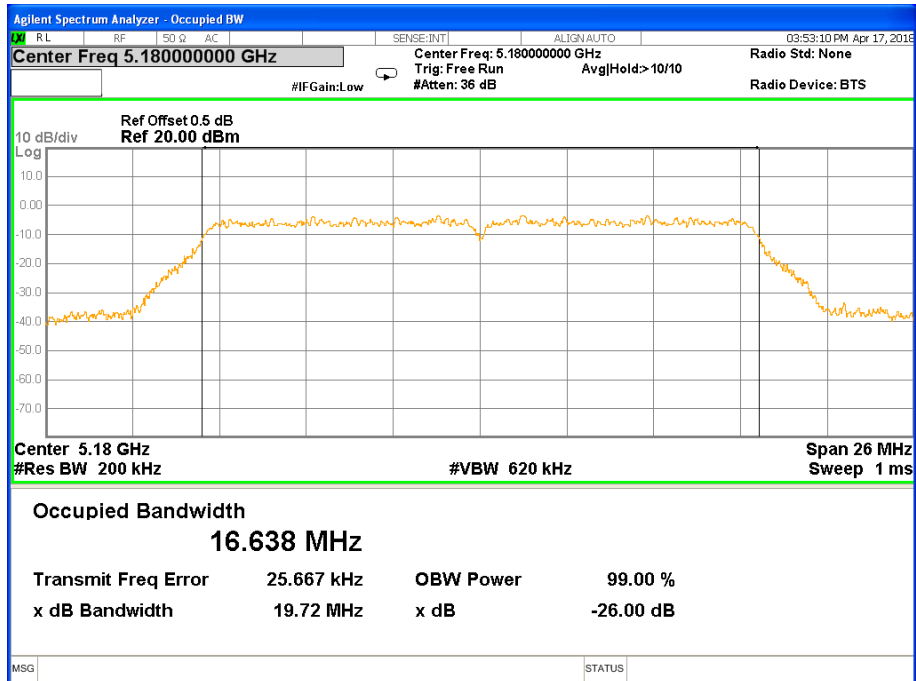

Band I (5.150-5.250GHz) 802.11a 26 dB &99% Bandwidth 26 dB &99% Bandwidth 802.11a Channel 36