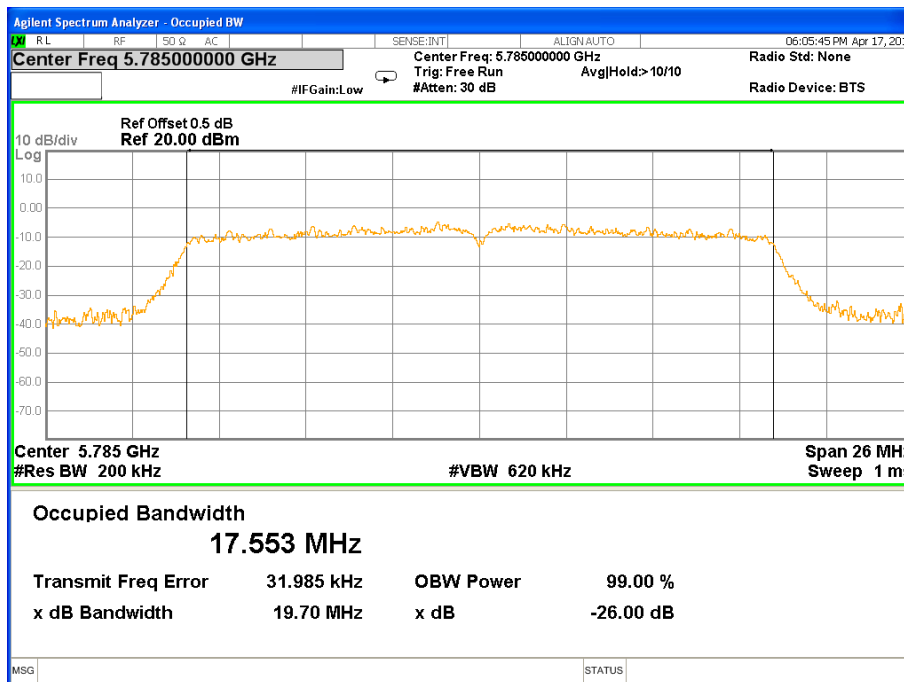

26 dB &99% Bandwidth 802.11a Channel 157

26 dB & 99% Bandwidth 802.11a Channel 165

Band IV (5.725-5.850GHz) 802.11n(HT20) 26 dB &99% Bandwidth 26 dB &99% Bandwidth 802.11n(HT20) Channel 149

26 dB &99% Bandwidth 802.11n(HT20) Channel 157