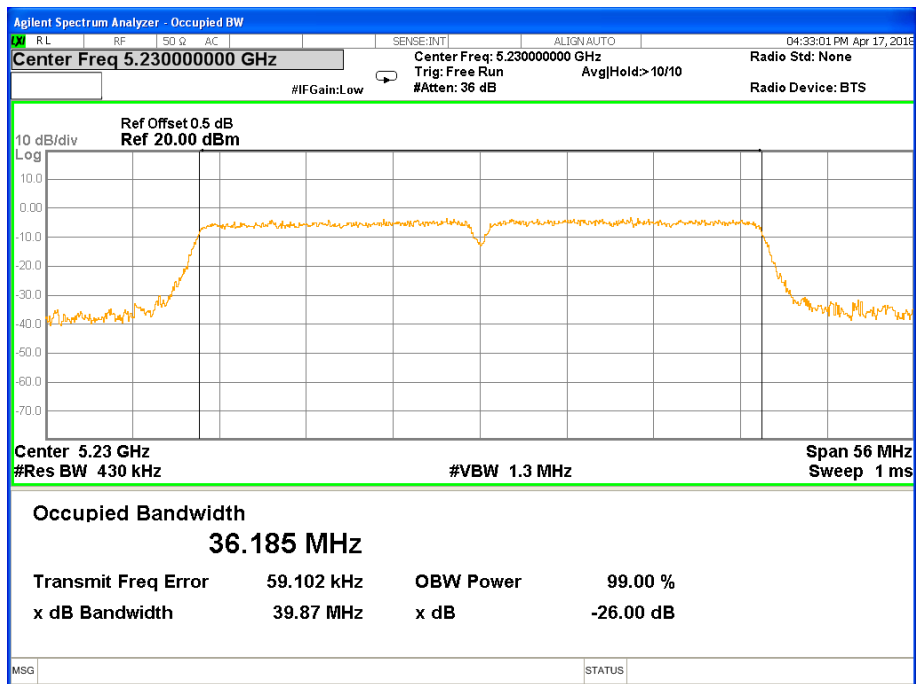

26 dB &99% Bandwidth 802.11n(HT40) Channel 46