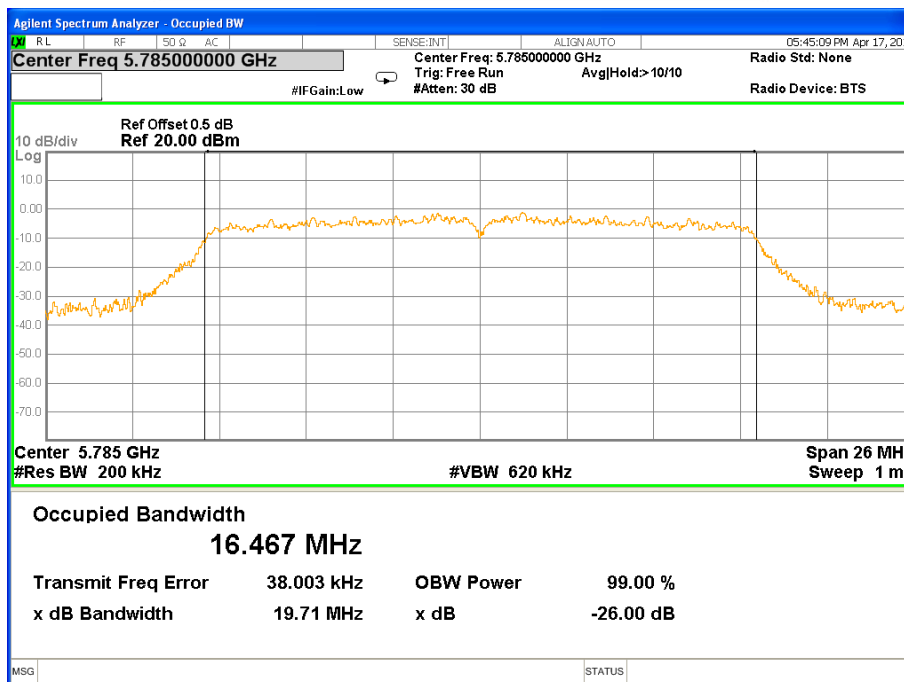

26 dB &99% Bandwidth 802.11a Channel 157