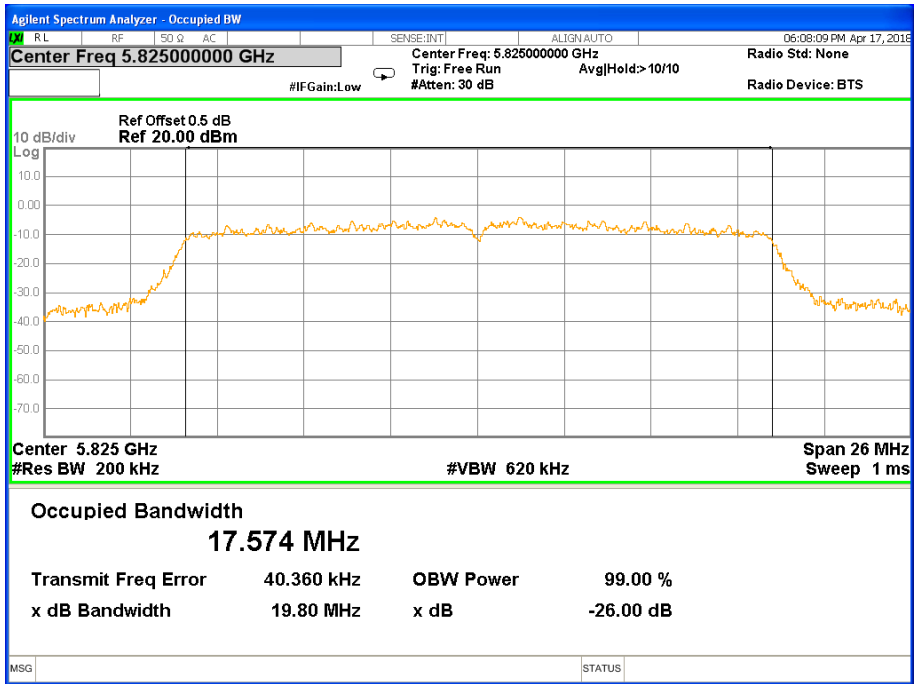

26 dB &99% Bandwidth 802.11n(HT20) Channel 165