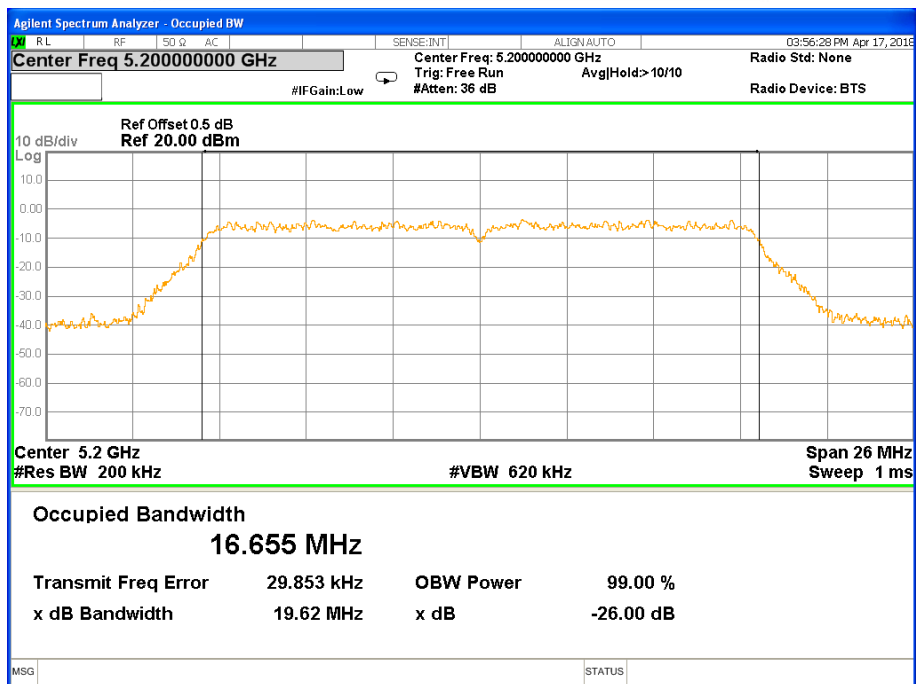

26 dB &99% Bandwidth 802.11a Channel 48

Band I (5.150-5.250GHz) 802.11n(HT20) 26 dB &99% Bandwidth 26 dB &99% Bandwidth 802.11n(HT20) Channel 36

26 dB &99% Bandwidth 802.11n(HT20) Channel 40

26 dB &99% Bandwidth 802.11n(HT20) Channel 48