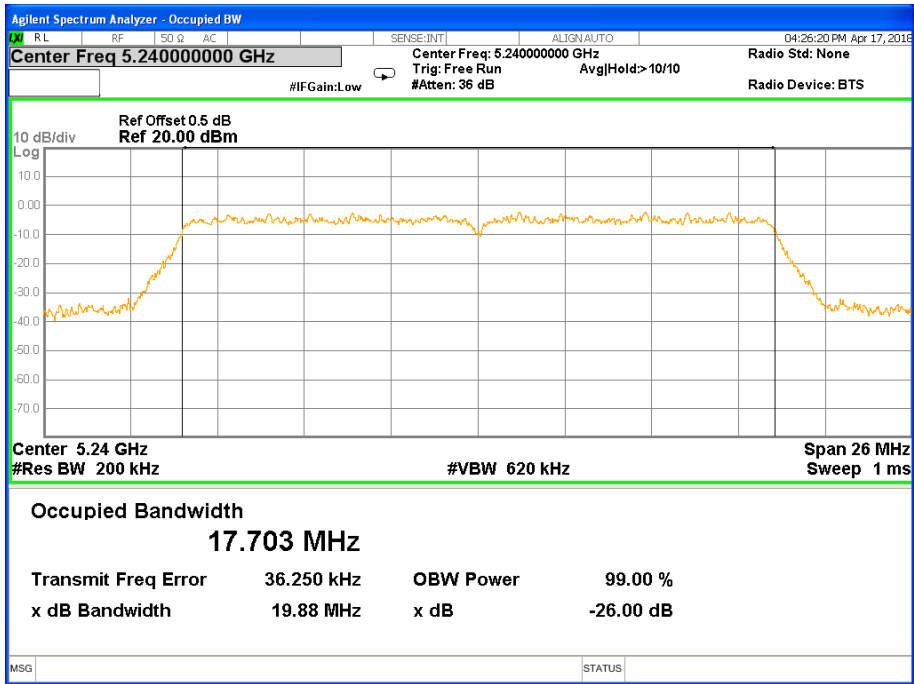

26 dB &99% Bandwidth 802.11a Channel 48

Band I (5.150-5.250GHz) 802.11n(HT20) 26 dB &99% Bandwidth 26 dB &99% Bandwidth 802.11n(HT20) Channel 36

26 dB &99% Bandwidth 802.11n(HT20) Channel 40

26 dB &99% Bandwidth 802.11n(HT20) Channel 48