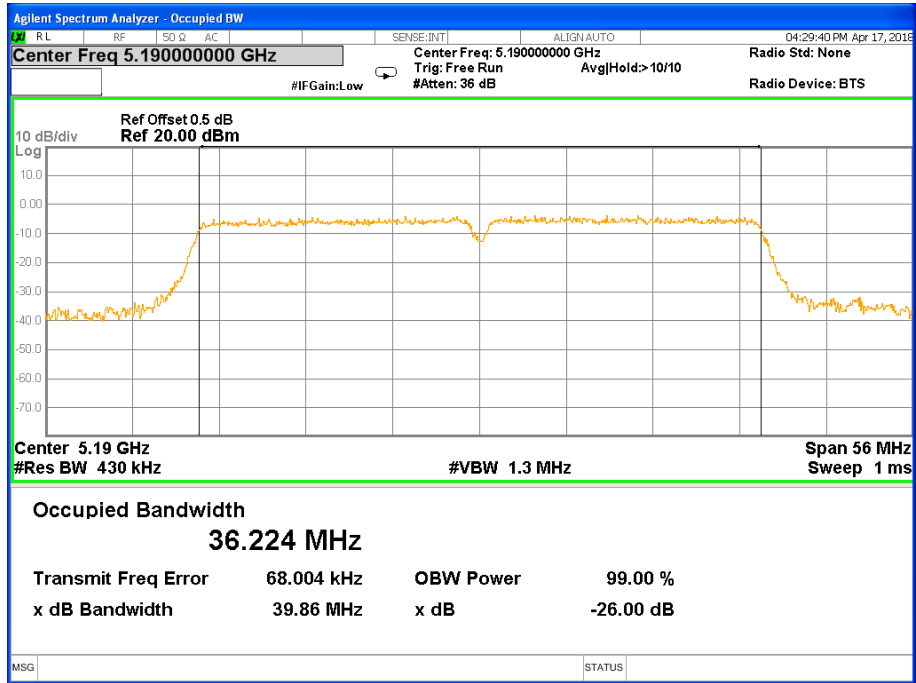

Band I (5.150-5.250GHz) 802.11n(HT40) 26 dB &99% Bandwidth
26 dB &99% Bandwidth 802.11n(HT40) Channel 38