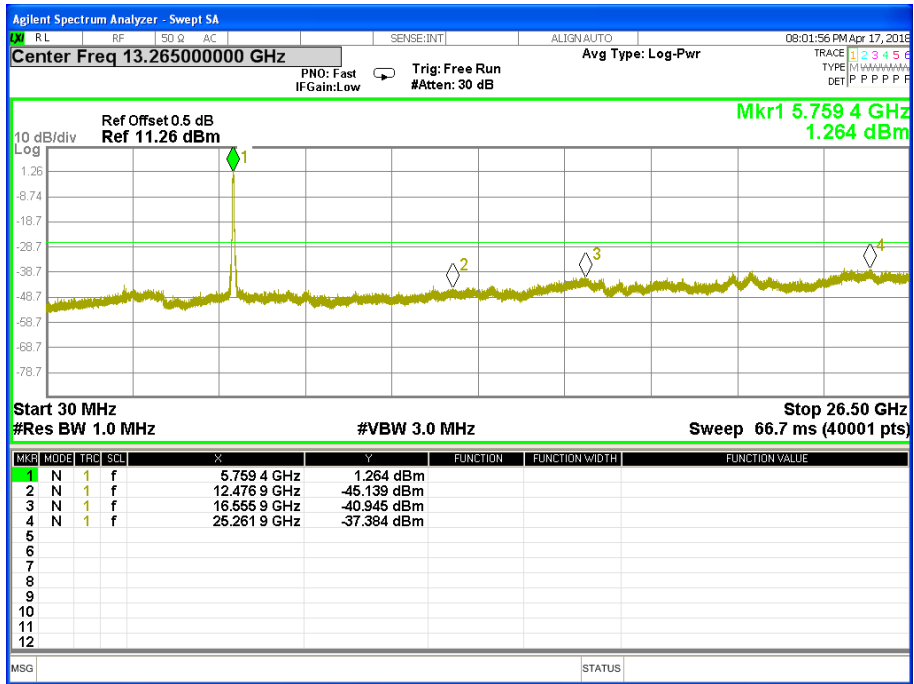

Band IV (5.725-5.85GHz) 802.11n(HT40)

TX Spurious Emissions 802.11n(HT40) Mode CH 151