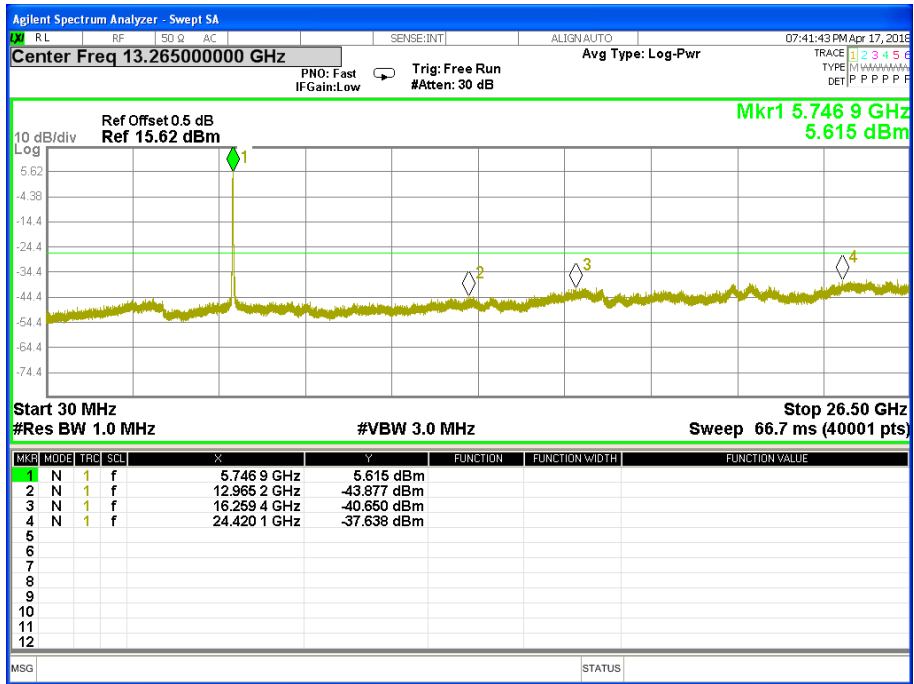

Band IV (5.725-5.85GHz) 802.11a

TX Spurious Emissions 802.11a Mode CH 149