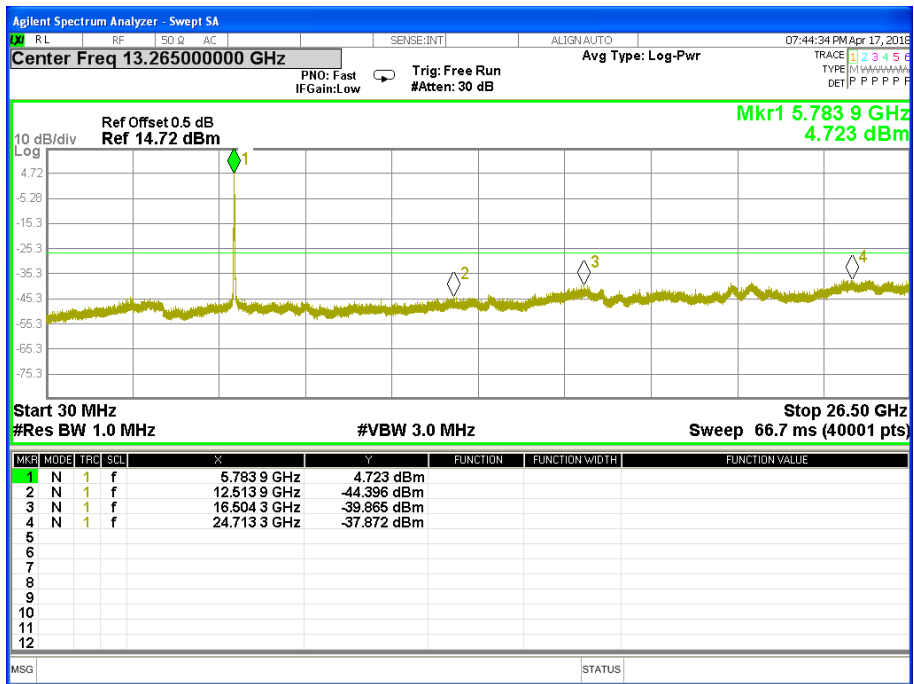

TX Spurious Emissions 802.11a Mode CH 157