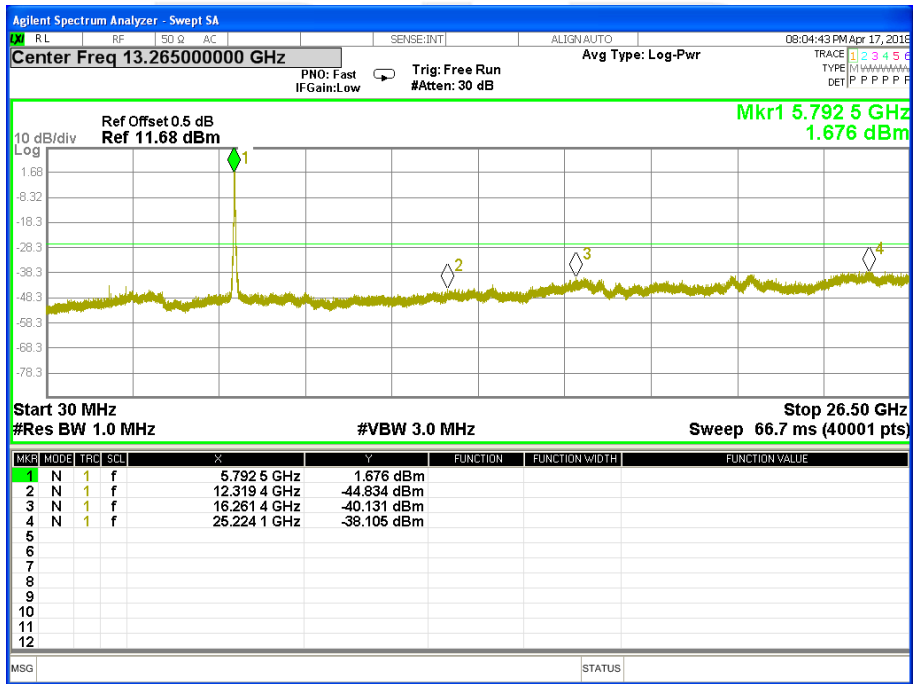

TX Spurious Emissions 802.11n(HT40) Mode CH 159