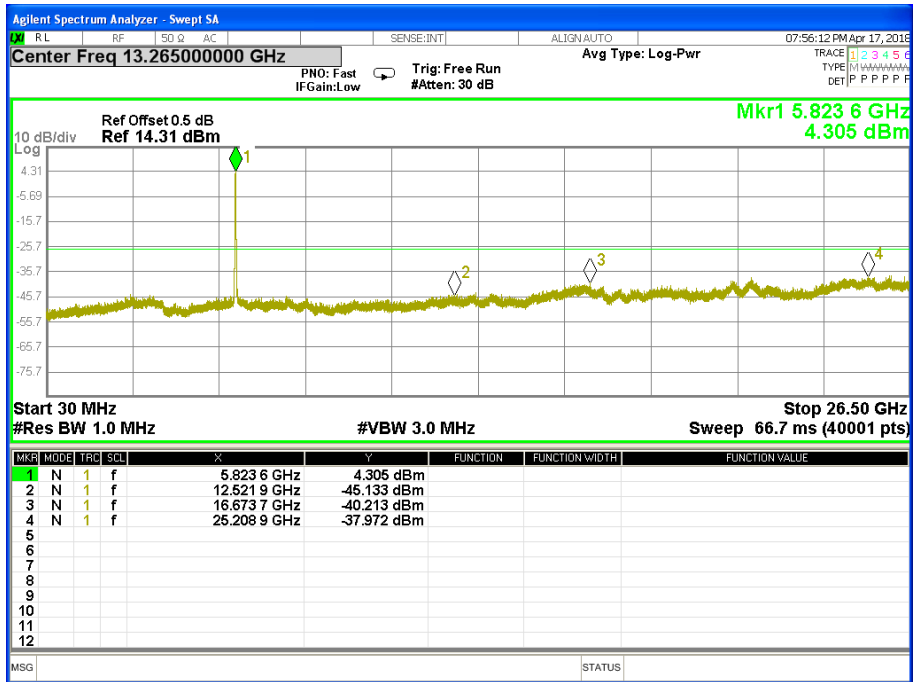

TX Spurious Emissions 802.11n(HT20) Mode CH 165