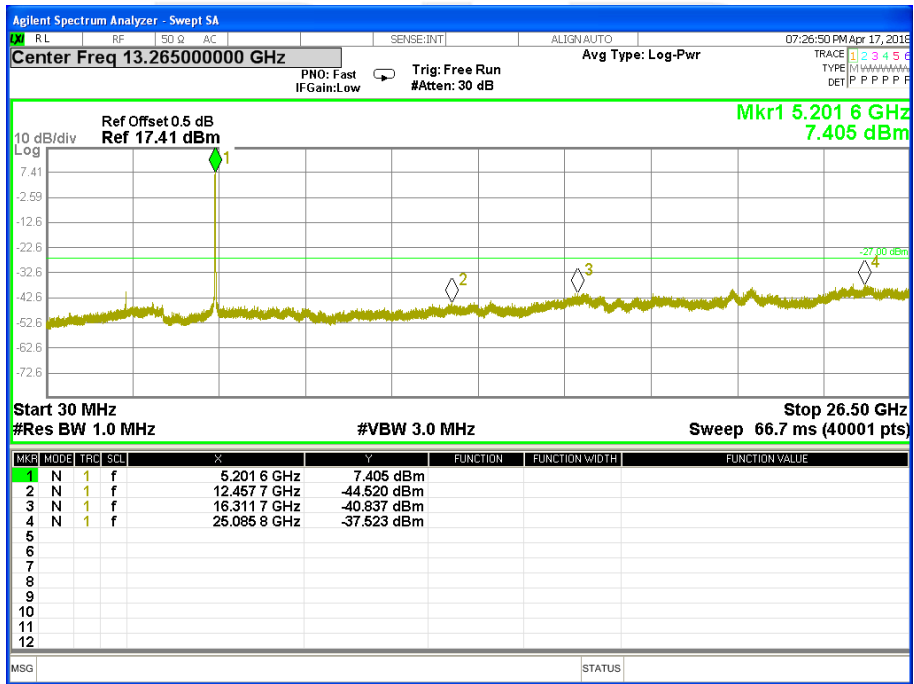

TX Spurious Emissions 802.11n(HT20) Mode CH 40