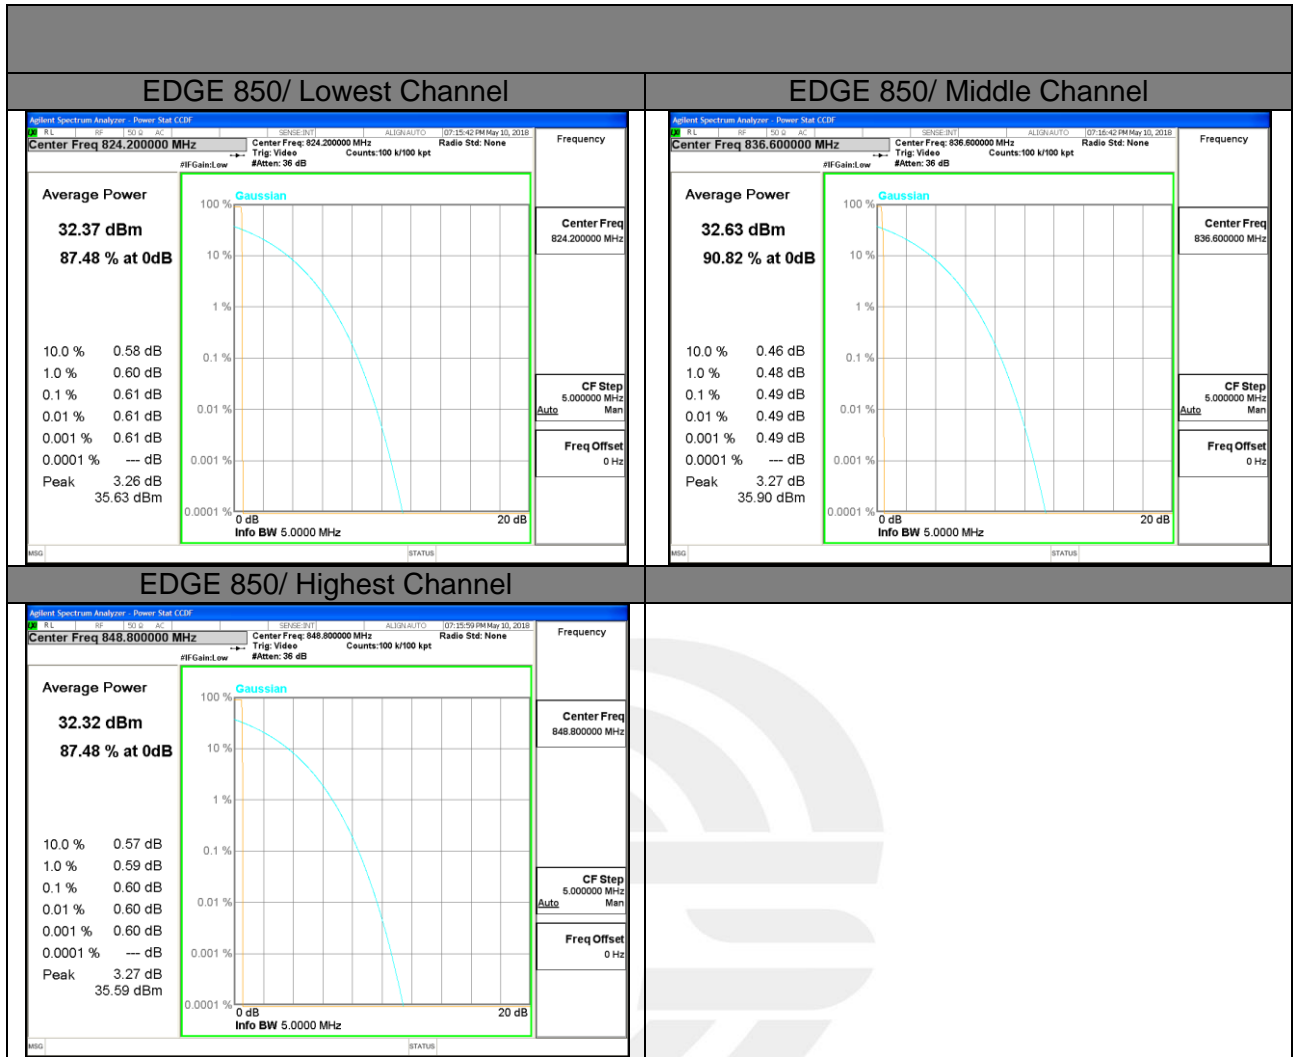

PEAK-TO-AVERAGE RADIO

GSM 850

PCS 1900

EDGE 1900/ Lowest Channel

EDGE 1900/ Middle Channel

EDGE 1900/ Highest Channel

WCDMA BAND V

LTE band 4

LTE band 4

LTE band 4 /16-QAM

Lowest Channel / 20MHz / 1 RB

Lowest Channel / 20MHz / 100 RB

Middle Channel / 20MHz / 1 RB

Middle Channel / 20MHz / 100 RB

Highest Channel / 20MHz / 1 RB

Highest Channel / 20MHz / 100 RB

LTE band 5

LTE band 5 /QPSK

Lowest Channel / 10MHz / 1 RB

Lowest Channel / 10MHz / 50 RB

Middle Channel / 10MHz / 1 RB

Middle Channel / 10MHz / 50 RB

Highest Channel / 10MHz / 1 RB

Highest Channel / 10MHz / 50 RB