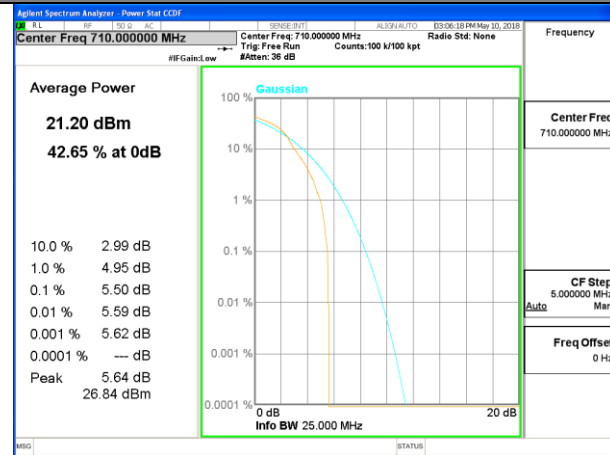

Highest Channel / 20MHz / 1 RB

Highest Channel / 20MHz / 100 RB

LTE band 17

LTE band 17 /QPSK

Lowest Channel / 10MHz / 1 RB

Lowest Channel / 10MHz / 50 RB

Middle Channel / 10MHz / 1 RB

Middle Channel / 10MHz / 50 RB

Highest Channel / 10MHz / 1 RB

Highest Channel / 10MHz / 50 RB

LTE band 17

LTE band 17 /16-QAM

Lowest Channel / 10MHz / 1 RB

Lowest Channel / 10MHz / 50 RB

Middle Channel / 10MHz / 1 RB

Middle Channel / 10MHz / 50 RB

Highest Channel / 10MHz / 1 RB

Highest Channel / 10MHz / 50 RB