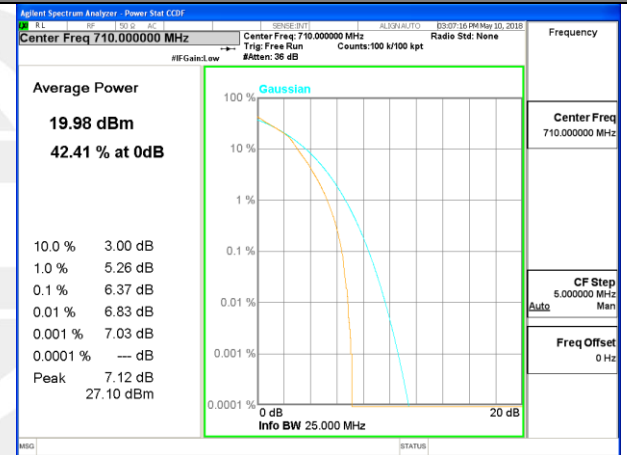

Highest Channel / 20MHz / 1 RB

Highest Channel / 20MHz / 100 RB

LTE band 17

LTE band 17 /QPSK

Lowest Channel / 10MHz / 1 RB

Lowest Channel / 10MHz / 50 RB

Middle Channel / 10MHz / 1 RB

Middle Channel / 10MHz / 50 RB

Highest Channel / 10MHz / 1 RB

Highest Channel / 10MHz / 50 RB

LTE band 17

LTE band 17 /16-QAM

Lowest Channel / 10MHz / 1 RB

Lowest Channel / 10MHz / 50 RB

Middle Channel / 10MHz / 1 RB

Middle Channel / 10MHz / 50 RB

Highest Channel / 10MHz / 1 RB

Highest Channel / 10MHz / 50 RB