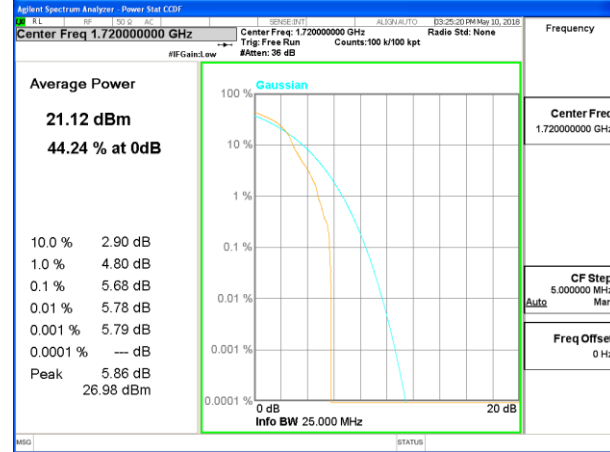

PEAK-TO-AVERAGE RADIO

GSM 850

PCS 1900

EDGE 1900/ Lowest Channel

EDGE 1900/ Middle Channel

EDGE 1900/ Highest Channel

WCDMA BAND V

LTE band 4

LTE band 4

LTE band 4 /16-QAM

Lowest Channel / 20MHz / 1 RB

Lowest Channel / 20MHz / 100 RB

Middle Channel / 20MHz / 1 RB

Middle Channel / 20MHz / 100 RB

Highest Channel / 20MHz / 1 RB

Highest Channel / 20MHz / 100 RB

LTE band 5

LTE band 5 /QPSK

Lowest Channel / 10MHz / 1 RB

Lowest Channel / 10MHz / 50 RB

Middle Channel / 10MHz / 1 RB

Middle Channel / 10MHz / 50 RB

Highest Channel / 10MHz / 1 RB

Highest Channel / 10MHz / 50 RB