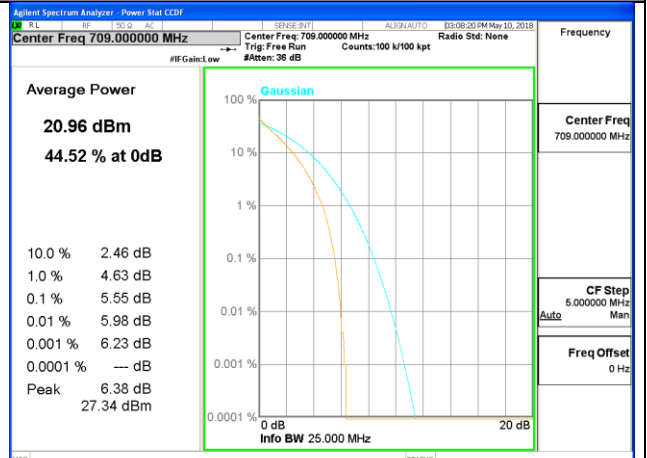

Highest Channel / 20MHz / 1 RB

Highest Channel / 20MHz / 100 RB

LTE band 17

LTE band 17 /QPSK

Lowest Channel / 10MHz / 1 RB

Lowest Channel / 10MHz / 50 RB

Middle Channel / 10MHz / 1 RB

Middle Channel / 10MHz / 50 RB

Highest Channel / 10MHz / 1 RB

Highest Channel / 10MHz / 50 RB

LTE band 17

LTE band 17 /16-QAM

Lowest Channel / 10MHz / 1 RB

Lowest Channel / 10MHz / 50 RB

Middle Channel / 10MHz / 1 RB

Middle Channel / 10MHz / 50 RB