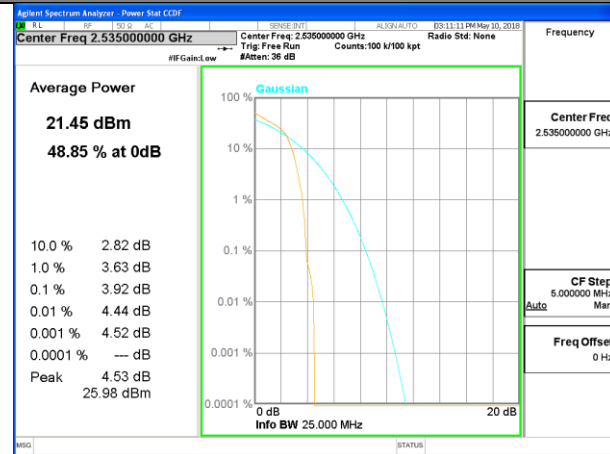

LTE band 5

LTE band 5 /16-QAM

Lowest Channel / 10MHz / 1 RB

Lowest Channel / 10MHz / 50 RB

Middle Channel / 10MHz / 1 RB

Middle Channel / 10MHz / 50 RB

Highest Channel / 10MHz / 1 RB

Highest Channel / 10MHz / 50 RB

LTE band 7

LTE band 7 /QPSK

LTE band 7

LTE band 7 /16-QAM

Lowest Channel / 20MHz / 1 RB

Lowest Channel / 20MHz / 100 RB

Middle Channel / 20MHz / 1 RB

Middle Channel / 20MHz / 100 RB

Highest Channel / 20MHz / 1 RB

Highest Channel / 20MHz / 100 RB

LTE band 17

LTE band 17 /QPSK

Lowest Channel / 10MHz / 1 RB

Lowest Channel / 10MHz / 50 RB

Middle Channel / 10MHz / 1 RB

Middle Channel / 10MHz / 50 RB