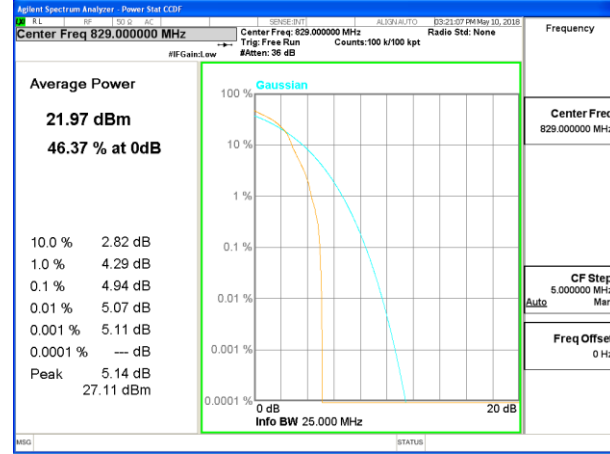

LTE band 4

LTE band 4 /16-QAM

Lowest Channel / 20MHz / 1 RB

Lowest Channel / 20MHz / 100 RB

Middle Channel / 20MHz / 1 RB

Middle Channel / 20MHz / 100 RB

Highest Channel / 20MHz / 1 RB

Highest Channel / 20MHz / 100 RB

LTE band 5

LTE band 5 /QPSK

Lowest Channel / 10MHz / 1 RB

Lowest Channel / 10MHz / 50 RB

Middle Channel / 10MHz / 1 RB

Middle Channel / 10MHz / 50 RB

Highest Channel / 10MHz / 1 RB

Highest Channel / 10MHz / 50 RB

LTE band 5

LTE band 5 /16-QAM

Lowest Channel / 10MHz / 1 RB

Lowest Channel / 10MHz / 50 RB

Middle Channel / 10MHz / 1 RB

Middle Channel / 10MHz / 50 RB

Highest Channel / 10MHz / 1 RB

Highest Channel / 10MHz / 50 RB