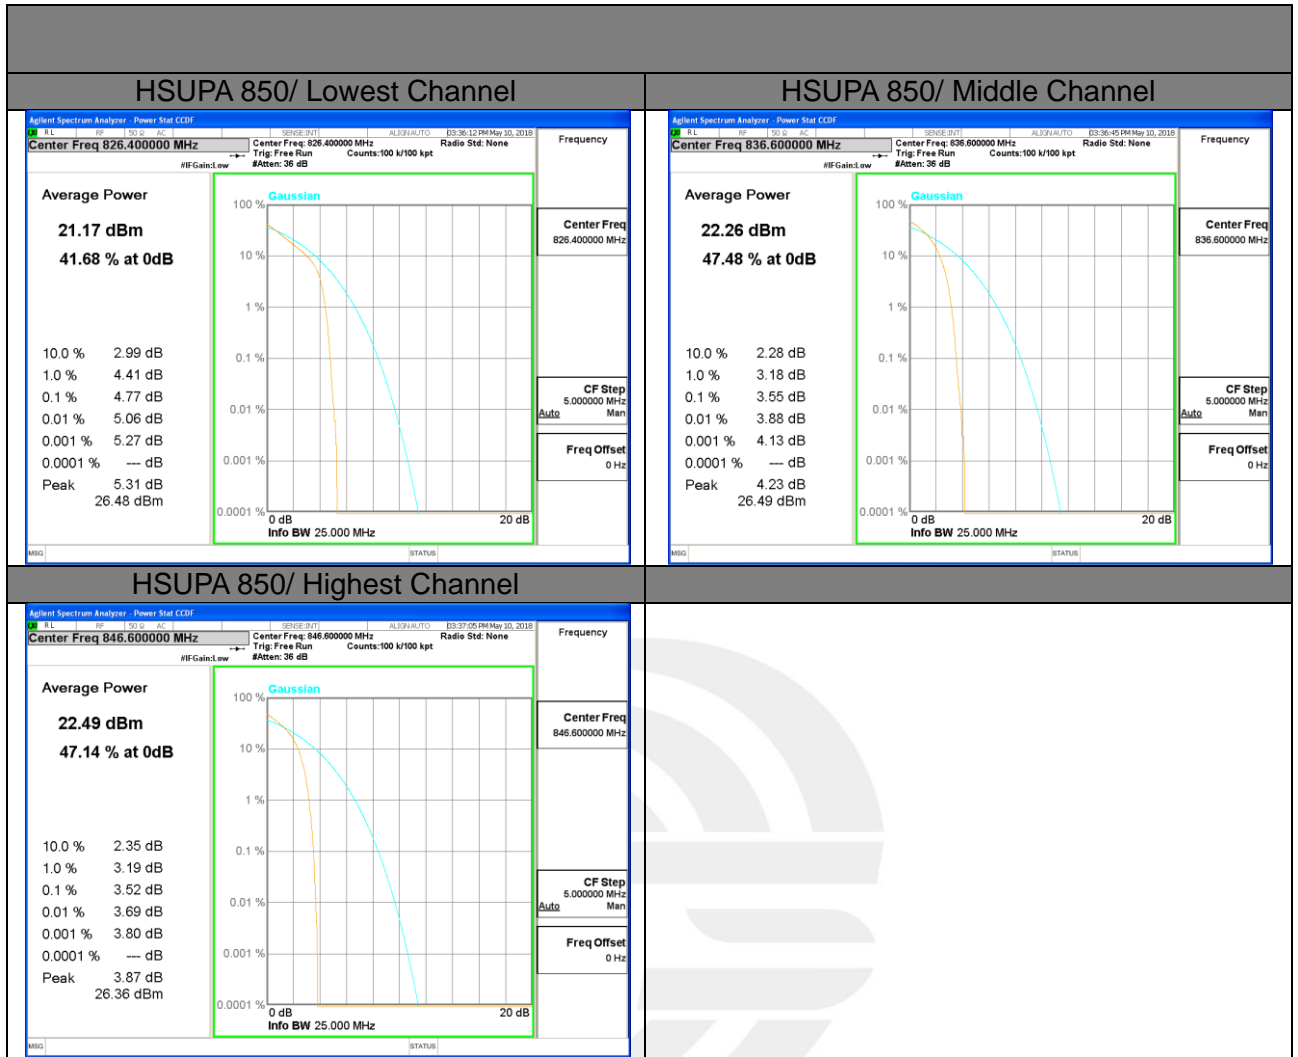

PEAK-TO-AVERAGE RADIO

GSM 850

PCS 1900

EDGE 1900/ Lowest Channel

EDGE 1900/ Middle Channel

EDGE 1900/ Highest Channel

WCDMA BAND V

LTE band 4

LTE band 4

LTE band 4 /16-QAM

Lowest Channel / 20MHz / 1 RB

Lowest Channel / 20MHz / 100 RB

Middle Channel / 20MHz / 1 RB

Middle Channel / 20MHz / 100 RB

Highest Channel / 20MHz / 1 RB

Highest Channel / 20MHz / 100 RB

LTE band 5

LTE band 5 /QPSK

Lowest Channel / 10MHz / 1 RB

Lowest Channel / 10MHz / 50 RB

Middle Channel / 10MHz / 1 RB

Middle Channel / 10MHz / 50 RB

Highest Channel / 10MHz / 1 RB

Highest Channel / 10MHz / 50 RB

LTE band 5

LTE band 5 /16-QAM

Lowest Channel / 10MHz / 1 RB

Lowest Channel / 10MHz / 50 RB

Middle Channel / 10MHz / 1 RB

Middle Channel / 10MHz / 50 RB

Highest Channel / 10MHz / 1 RB

Highest Channel / 10MHz / 50 RB