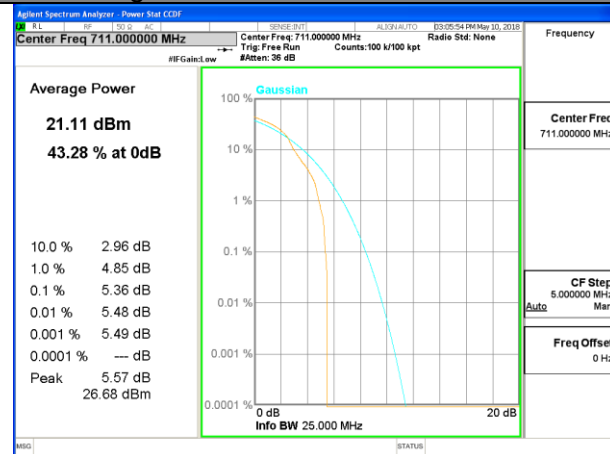

Highest Channel / 20MHz / 1 RB

Highest Channel / 20MHz / 100 RB

LTE band 17

LTE band 17 /QPSK

Lowest Channel / 10MHz / 1 RB

Lowest Channel / 10MHz / 50 RB

Middle Channel / 10MHz / 1 RB

Middle Channel / 10MHz / 50 RB

Highest Channel / 10MHz / 1 RB

Highest Channel / 10MHz / 50 RB

LTE band 17

LTE band 17 /16-QAM

Lowest Channel / 10MHz / 1 RB

Lowest Channel / 10MHz / 50 RB

Middle Channel / 10MHz / 1 RB

Middle Channel / 10MHz / 50 RB

Highest Channel / 10MHz / 1 RB

Highest Channel / 10MHz / 50 RB