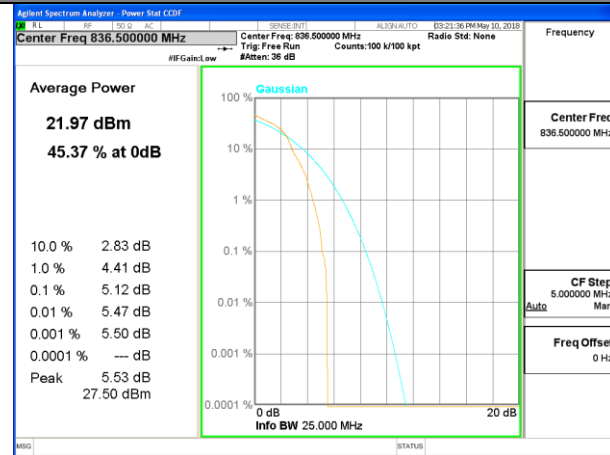

LTE band 5

LTE band 5 /QPSK

Lowest Channel / 10MHz / 1 RB

Lowest Channel / 10MHz / 50 RB

Middle Channel / 10MHz / 1 RB

Middle Channel / 10MHz / 50 RB

Highest Channel / 10MHz / 1 RB

Highest Channel / 10MHz / 50 RB

LTE band 5

LTE band 5 /16-QAM

Lowest Channel / 10MHz / 1 RB

Lowest Channel / 10MHz / 50 RB

Middle Channel / 10MHz / 1 RB

Middle Channel / 10MHz / 50 RB

Highest Channel / 10MHz / 1 RB

Highest Channel / 10MHz / 50 RB

LTE band 7

LTE band 7 /QPSK

LTE band 7

LTE band 7 /16-QAM

Lowest Channel / 20MHz / 1 RB

Lowest Channel / 20MHz / 100 RB

Middle Channel / 20MHz / 1 RB

Middle Channel / 20MHz / 100 RB

Highest Channel / 20MHz / 1 RB

Highest Channel / 20MHz / 100 RB

LTE band 17

LTE band 17 /QPSK

Lowest Channel / 10MHz / 1 RB

Lowest Channel / 10MHz / 50 RB

Middle Channel / 10MHz / 1 RB

Middle Channel / 10MHz / 50 RB