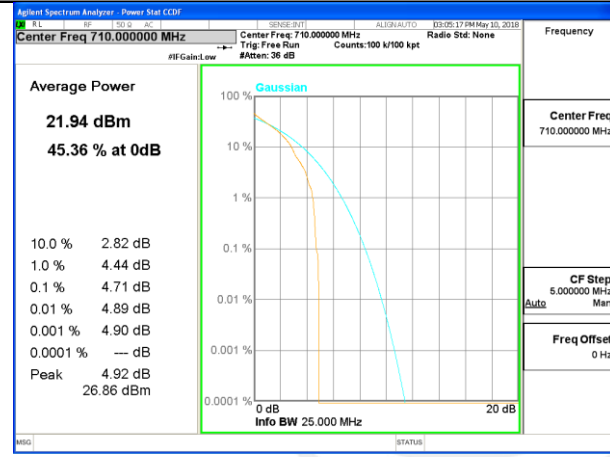

Highest Channel / 20MHz / 1 RB

Highest Channel / 20MHz / 100 RB

LTE band 17

LTE band 17 /QPSK

Lowest Channel / 10MHz / 1 RB

Lowest Channel / 10MHz / 50 RB

Middle Channel / 10MHz / 1 RB

Middle Channel / 10MHz / 50 RB

Highest Channel / 10MHz / 1 RB

Highest Channel / 10MHz / 50 RB

LTE band 17

LTE band 17 /16-QAM

Lowest Channel / 10MHz / 1 RB

Lowest Channel / 10MHz / 50 RB

Middle Channel / 10MHz / 1 RB

Middle Channel / 10MHz / 50 RB