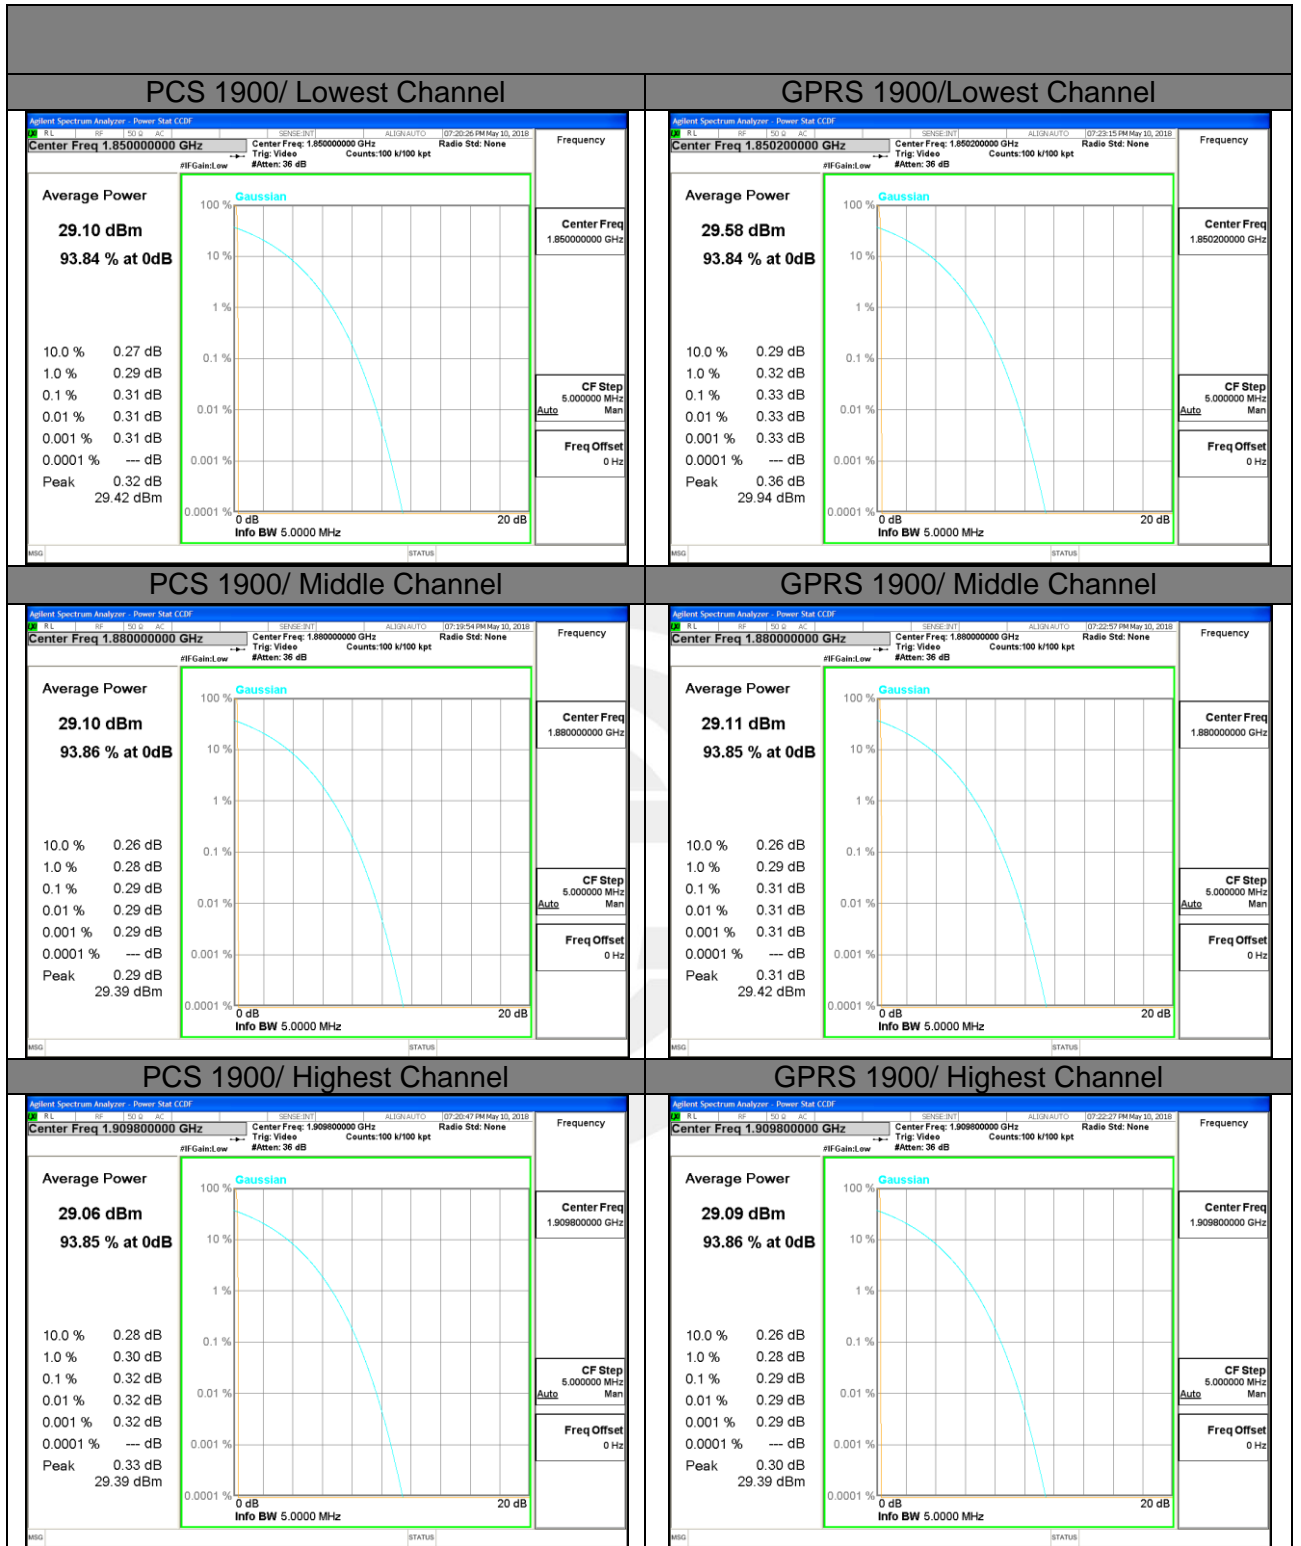

PEAK-TO-AVERAGE RADIO

GSM 850

PCS 1900

EDGE 1900/ Lowest Channel

EDGE 1900/ Middle Channel

EDGE 1900/ Highest Channel

WCDMA BAND V

LTE band 4

LTE band 4

LTE band 4 /16-QAM

Lowest Channel / 20MHz / 1 RB

Lowest Channel / 20MHz / 100 RB

Middle Channel / 20MHz / 1 RB

Middle Channel / 20MHz / 100 RB

Highest Channel / 20MHz / 1 RB

Highest Channel / 20MHz / 100 RB

LTE band 5

LTE band 5 /QPSK

Lowest Channel / 10MHz / 1 RB

Lowest Channel / 10MHz / 50 RB

Middle Channel / 10MHz / 1 RB

Middle Channel / 10MHz / 50 RB

Highest Channel / 10MHz / 1 RB

Highest Channel / 10MHz / 50 RB

LTE band 5

LTE band 5 /16-QAM

Lowest Channel / 10MHz / 1 RB

Lowest Channel / 10MHz / 50 RB

Middle Channel / 10MHz / 1 RB

Middle Channel / 10MHz / 50 RB

Highest Channel / 10MHz / 1 RB

Highest Channel / 10MHz / 50 RB