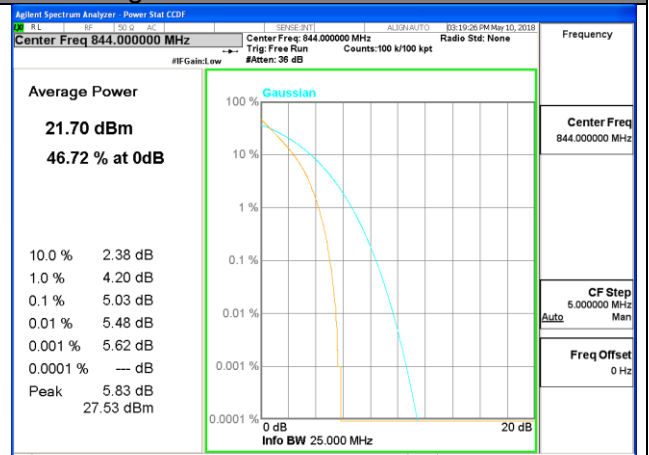

LTE band 4

LTE band 4 /16-QAM

Lowest Channel / 20MHz / 1 RB

Lowest Channel / 20MHz / 100 RB

Middle Channel / 20MHz / 1 RB

Middle Channel / 20MHz / 100 RB

Highest Channel / 20MHz / 1 RB

Highest Channel / 20MHz / 100 RB

LTE band 5

LTE band 5 /QPSK

Lowest Channel / 10MHz / 1 RB

Lowest Channel / 10MHz / 50 RB

Middle Channel / 10MHz / 1 RB

Middle Channel / 10MHz / 50 RB

Highest Channel / 10MHz / 1 RB

Highest Channel / 10MHz / 50 RB

LTE band 5

LTE band 5 /16-QAM

Lowest Channel / 10MHz / 1 RB

Lowest Channel / 10MHz / 50 RB

Middle Channel / 10MHz / 1 RB

Middle Channel / 10MHz / 50 RB

Highest Channel / 10MHz / 1 RB

Highest Channel / 10MHz / 50 RB