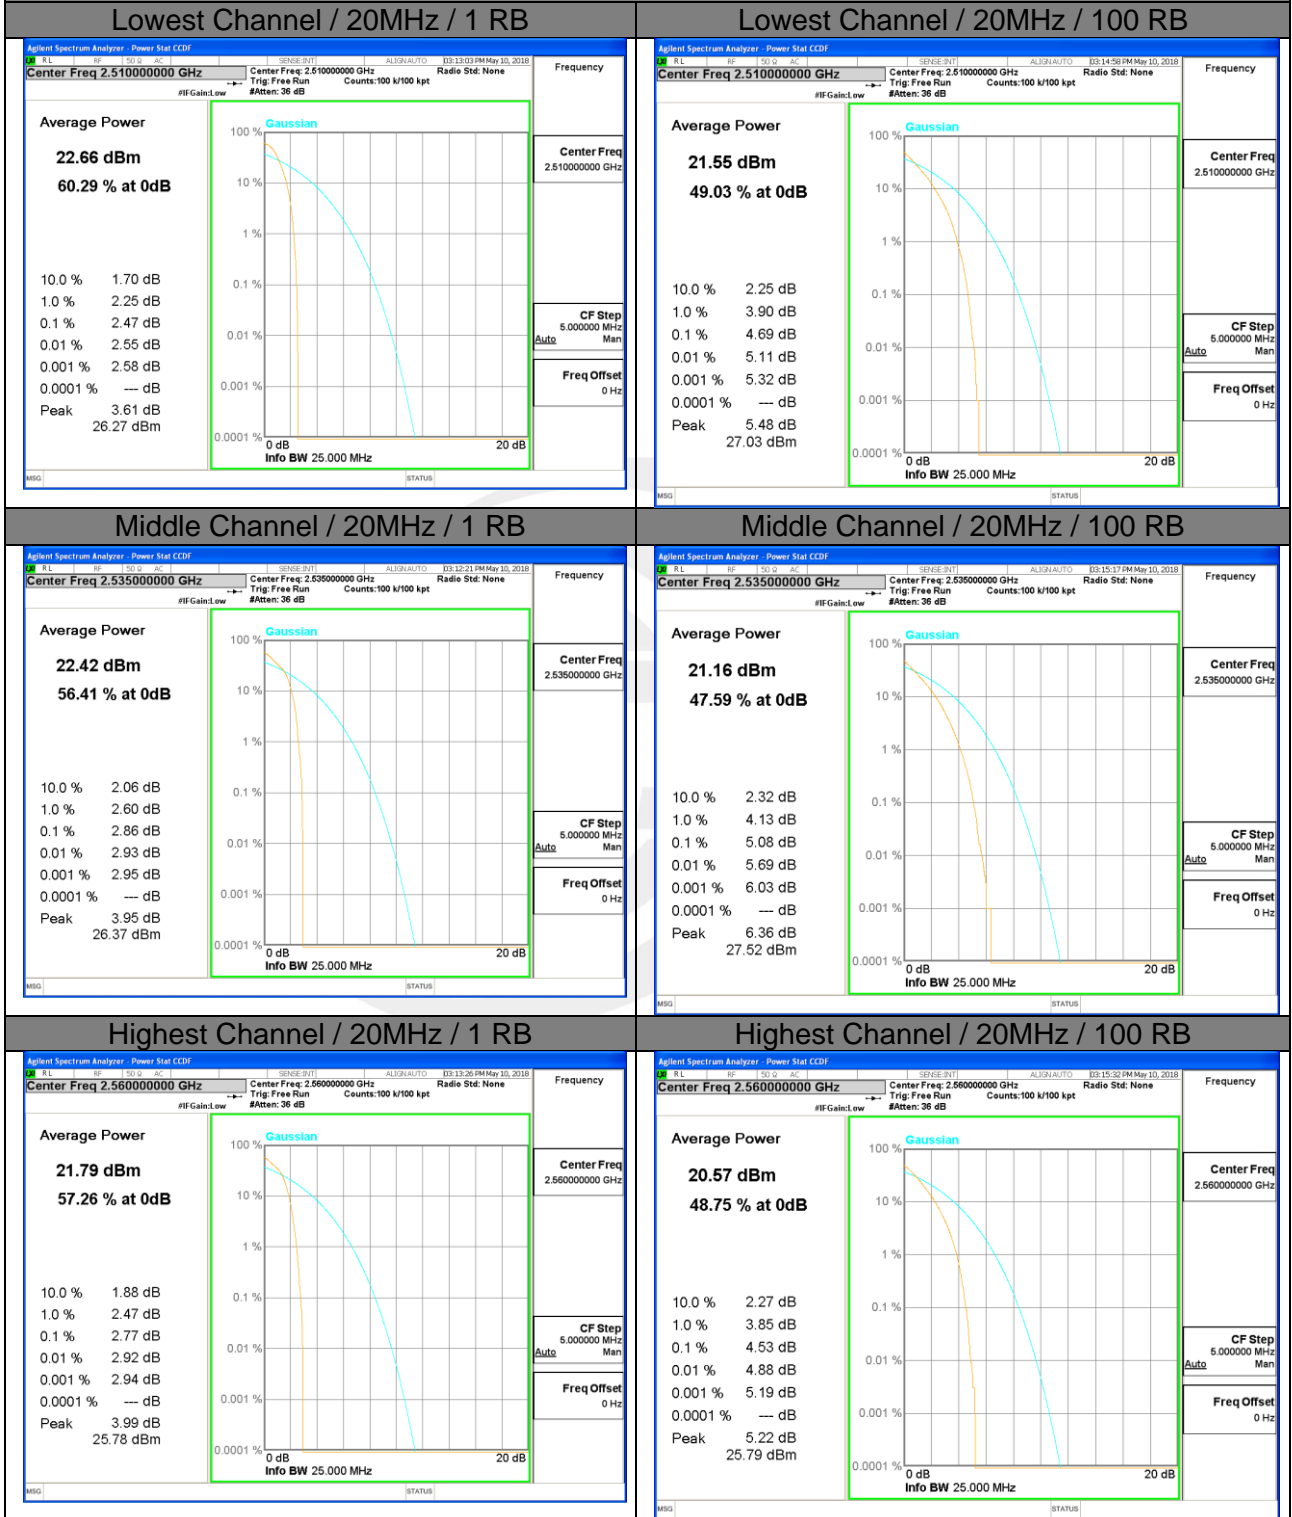

LTE band 5

LTE band 5 /QPSK

Lowest Channel / 10MHz / 1 RB

Lowest Channel / 10MHz / 50 RB

Middle Channel / 10MHz / 1 RB

Middle Channel / 10MHz / 50 RB

Highest Channel / 10MHz / 1 RB

Highest Channel / 10MHz / 50 RB

LTE band 5

LTE band 5 /16-QAM

Lowest Channel / 10MHz / 1 RB

Lowest Channel / 10MHz / 50 RB

Middle Channel / 10MHz / 1 RB

Middle Channel / 10MHz / 50 RB

Highest Channel / 10MHz / 1 RB

Highest Channel / 10MHz / 50 RB

LTE band 7

LTE band 7 /QPSK

LTE band 7

LTE band 7 /16-QAM

Lowest Channel / 20MHz / 1 RB

Lowest Channel / 20MHz / 100 RB

Middle Channel / 20MHz / 1 RB

Middle Channel / 20MHz / 100 RB

Highest Channel / 20MHz / 1 RB

Highest Channel / 20MHz / 100 RB

LTE band 17

LTE band 17 /QPSK

Lowest Channel / 10MHz / 1 RB

Lowest Channel / 10MHz / 50 RB

Middle Channel / 10MHz / 1 RB

Middle Channel / 10MHz / 50 RB