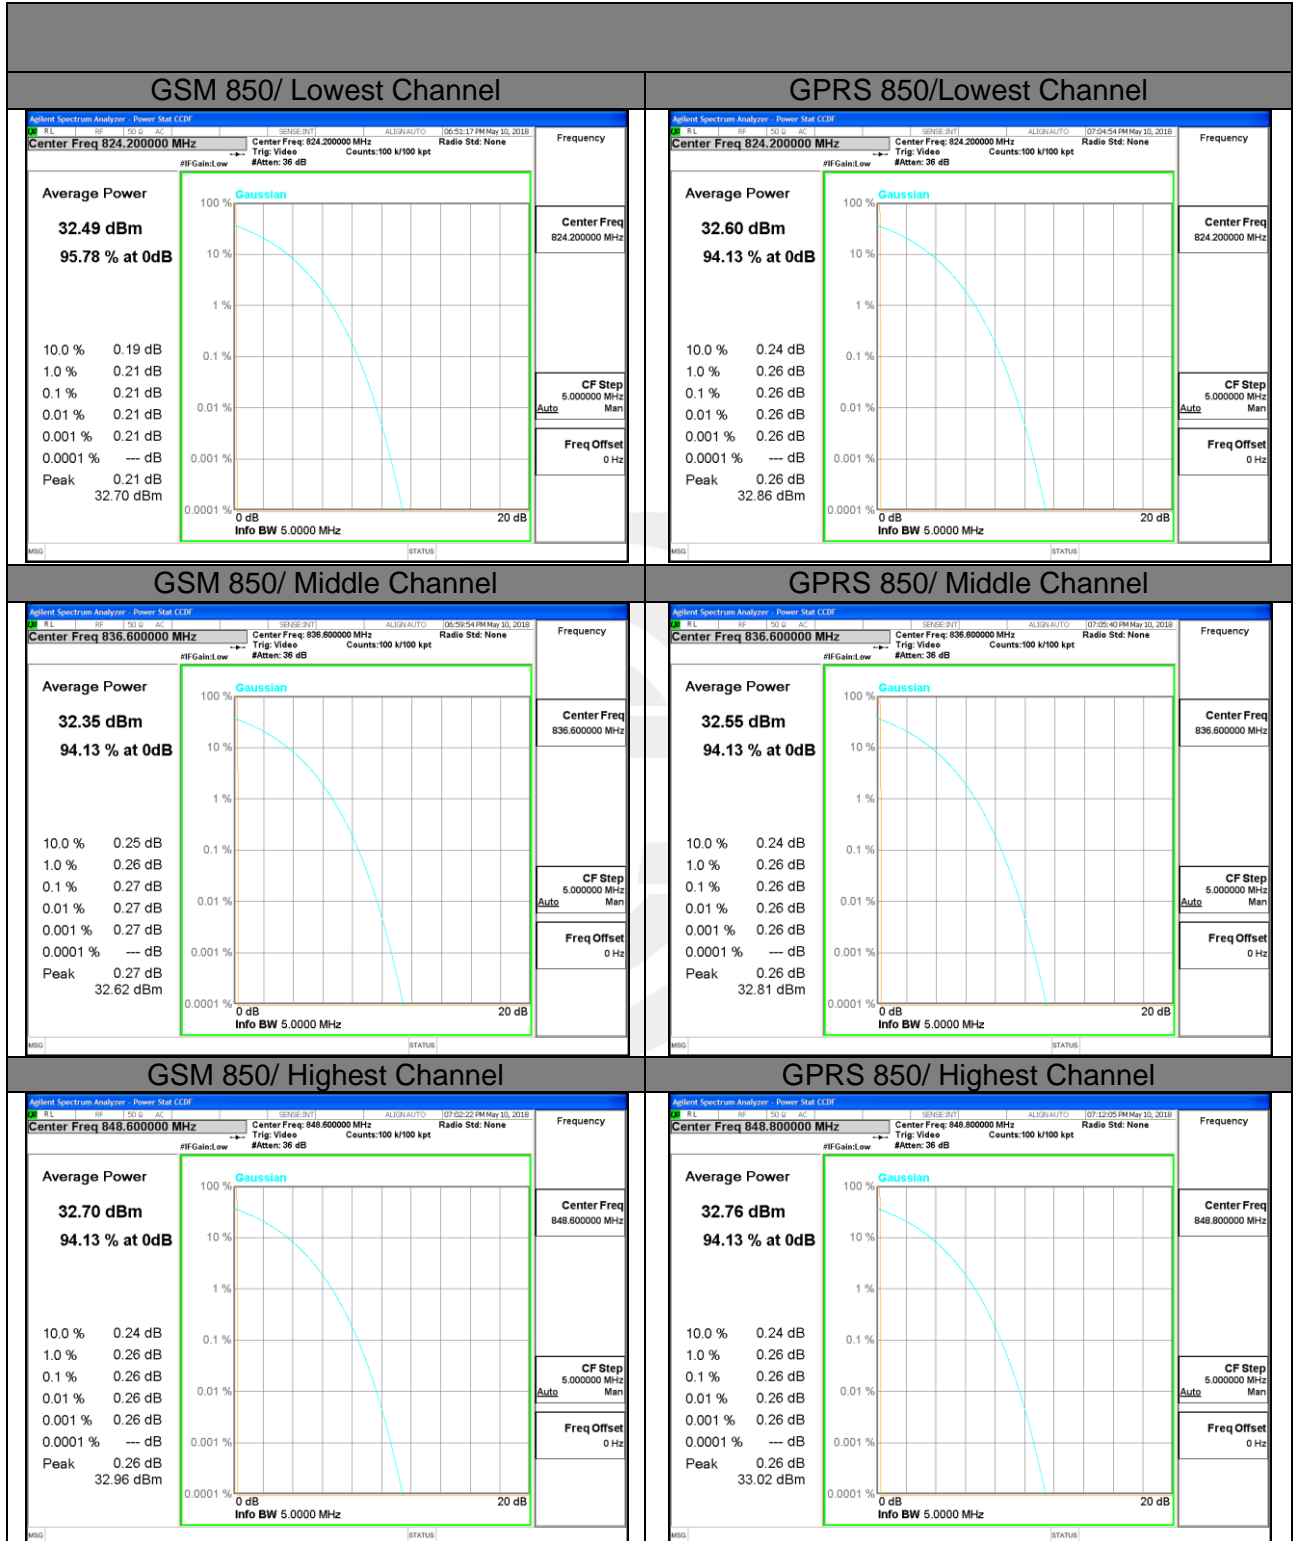

PEAK-TO-AVERAGE RADIO

GSM 850

PCS 1900

EDGE 1900/ Lowest Channel

EDGE 1900/ Middle Channel

EDGE 1900/ Highest Channel

WCDMA BAND V

LTE band 4

LTE band 4

LTE band 4 /16-QAM

Lowest Channel / 20MHz / 1 RB

Lowest Channel / 20MHz / 100 RB

Middle Channel / 20MHz / 1 RB

Middle Channel / 20MHz / 100 RB

Highest Channel / 20MHz / 1 RB

Highest Channel / 20MHz / 100 RB

LTE band 5

LTE band 5 /QPSK

Lowest Channel / 10MHz / 1 RB

Lowest Channel / 10MHz / 50 RB

Middle Channel / 10MHz / 1 RB

Middle Channel / 10MHz / 50 RB

Highest Channel / 10MHz / 1 RB

Highest Channel / 10MHz / 50 RB

LTE band 5

LTE band 5 /16-QAM

Lowest Channel / 10MHz / 1 RB

Lowest Channel / 10MHz / 50 RB

Middle Channel / 10MHz / 1 RB

Middle Channel / 10MHz / 50 RB

Highest Channel / 10MHz / 1 RB

Highest Channel / 10MHz / 50 RB