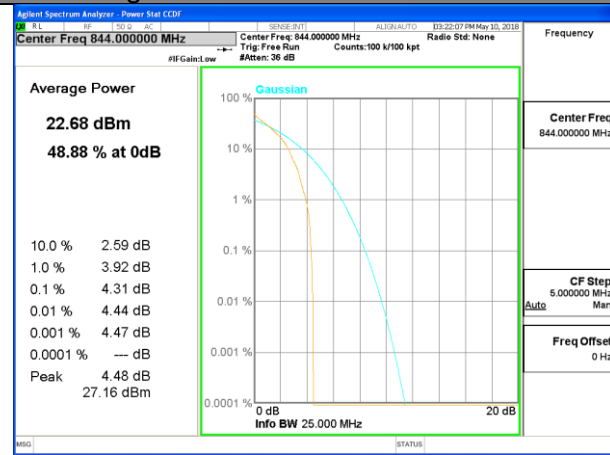

LTE band 4

LTE band 4 /16-QAM

Lowest Channel / 20MHz / 1 RB

Lowest Channel / 20MHz / 100 RB

Middle Channel / 20MHz / 1 RB

Middle Channel / 20MHz / 100 RB

Highest Channel / 20MHz / 1 RB

Highest Channel / 20MHz / 100 RB

LTE band 5

LTE band 5 /QPSK

Lowest Channel / 10MHz / 1 RB

Lowest Channel / 10MHz / 50 RB

Middle Channel / 10MHz / 1 RB

Middle Channel / 10MHz / 50 RB

Highest Channel / 10MHz / 1 RB

Highest Channel / 10MHz / 50 RB

LTE band 5

LTE band 5 /16-QAM

Lowest Channel / 10MHz / 1 RB

Lowest Channel / 10MHz / 50 RB

Middle Channel / 10MHz / 1 RB

Middle Channel / 10MHz / 50 RB

Highest Channel / 10MHz / 1 RB

Highest Channel / 10MHz / 50 RB