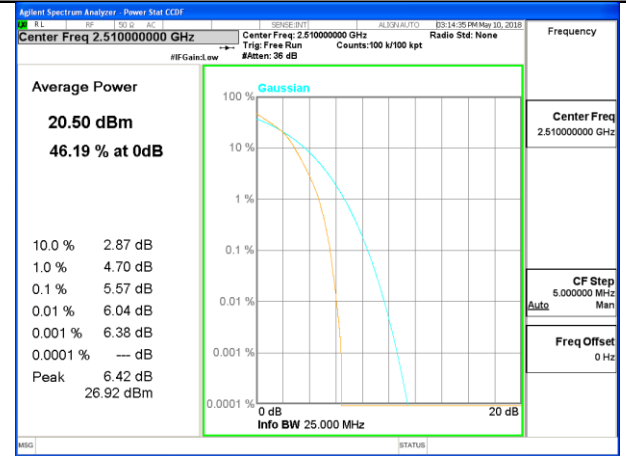

LTE band 5

LTE band 5 /16-QAM

Lowest Channel / 10MHz / 1 RB

Lowest Channel / 10MHz / 50 RB

Middle Channel / 10MHz / 1 RB

Middle Channel / 10MHz / 50 RB

Highest Channel / 10MHz / 1 RB

Highest Channel / 10MHz / 50 RB

LTE band 7

LTE band 7 /QPSK

LTE band 7

LTE band 7 /16-QAM

Lowest Channel / 20MHz / 1 RB

Lowest Channel / 20MHz / 100 RB

Middle Channel / 20MHz / 1 RB

Middle Channel / 20MHz / 100 RB

Highest Channel / 20MHz / 1 RB

Highest Channel / 20MHz / 100 RB

LTE band 17

LTE band 17 /QPSK

Lowest Channel / 10MHz / 1 RB

Lowest Channel / 10MHz / 50 RB

Middle Channel / 10MHz / 1 RB

Middle Channel / 10MHz / 50 RB