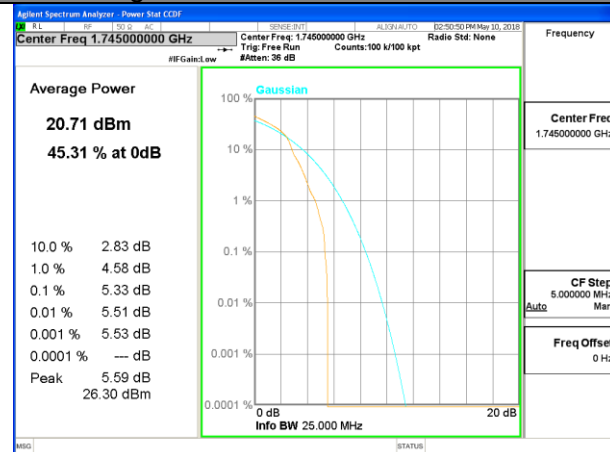

PEAK-TO-AVERAGE RADIO

GSM 850

PCS 1900

EDGE 1900/ Lowest Channel

EDGE 1900/ Middle Channel

EDGE 1900/ Highest Channel

WCDMA BAND V

LTE band 4

LTE band 4

LTE band 4 /16-QAM

Lowest Channel / 20MHz / 1 RB

Lowest Channel / 20MHz / 100 RB

Middle Channel / 20MHz / 1 RB

Middle Channel / 20MHz / 100 RB

Highest Channel / 20MHz / 1 RB

Highest Channel / 20MHz / 100 RB

LTE band 5

LTE band 5 /QPSK

Lowest Channel / 10MHz / 1 RB

Lowest Channel / 10MHz / 50 RB

Middle Channel / 10MHz / 1 RB

Middle Channel / 10MHz / 50 RB

Highest Channel / 10MHz / 1 RB

Highest Channel / 10MHz / 50 RB