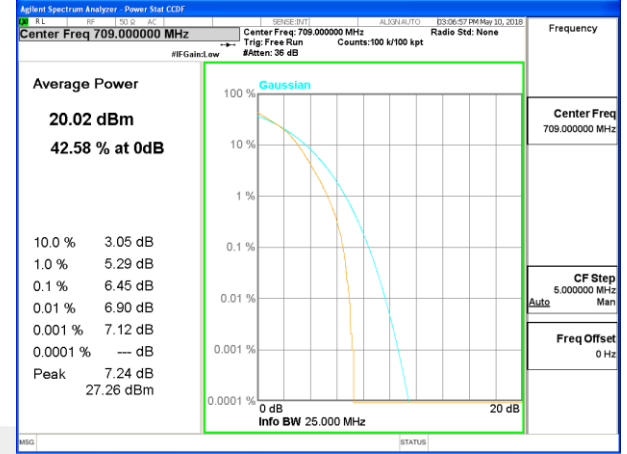

Highest Channel / 20MHz / 1 RB

Highest Channel / 20MHz / 100 RB

LTE band 17

LTE band 17 /QPSK

Lowest Channel / 10MHz / 1 RB

Lowest Channel / 10MHz / 50 RB

Middle Channel / 10MHz / 1 RB

Middle Channel / 10MHz / 50 RB

Highest Channel / 10MHz / 1 RB

Highest Channel / 10MHz / 50 RB

LTE band 17

LTE band 17 /16-QAM

Lowest Channel / 10MHz / 1 RB

Lowest Channel / 10MHz / 50 RB

Middle Channel / 10MHz / 1 RB

Middle Channel / 10MHz / 50 RB

Highest Channel / 10MHz / 1 RB

Highest Channel / 10MHz / 50 RB