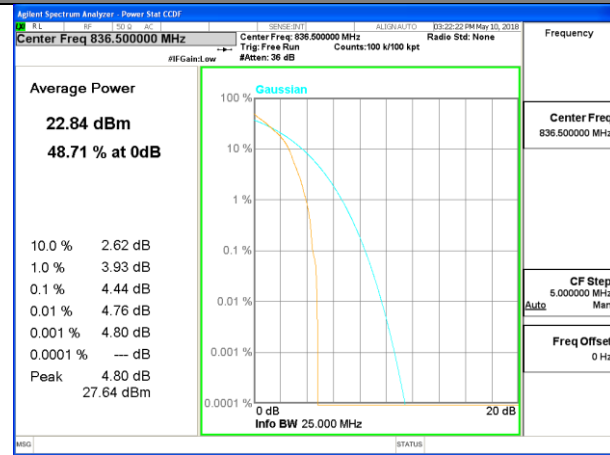

LTE band 4

LTE band 4 /16-QAM

Lowest Channel / 20MHz / 1 RB

Lowest Channel / 20MHz / 100 RB

Middle Channel / 20MHz / 1 RB

Middle Channel / 20MHz / 100 RB

Highest Channel / 20MHz / 1 RB

Highest Channel / 20MHz / 100 RB

LTE band 5

LTE band 5 /QPSK

Lowest Channel / 10MHz / 1 RB

Lowest Channel / 10MHz / 50 RB

Middle Channel / 10MHz / 1 RB

Middle Channel / 10MHz / 50 RB

Highest Channel / 10MHz / 1 RB

Highest Channel / 10MHz / 50 RB

LTE band 5

LTE band 5 /16-QAM

Lowest Channel / 10MHz / 1 RB

Lowest Channel / 10MHz / 50 RB

Middle Channel / 10MHz / 1 RB

Middle Channel / 10MHz / 50 RB

Highest Channel / 10MHz / 1 RB

Highest Channel / 10MHz / 50 RB