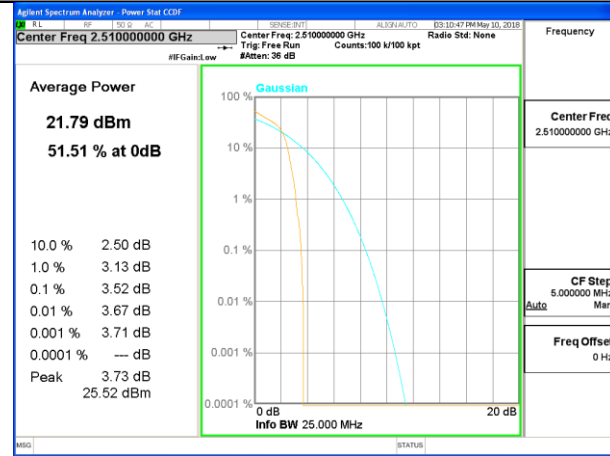

LTE band 5

LTE band 5 /16-QAM

Lowest Channel / 10MHz / 1 RB

Lowest Channel / 10MHz / 50 RB

Middle Channel / 10MHz / 1 RB

Middle Channel / 10MHz / 50 RB

Highest Channel / 10MHz / 1 RB

Highest Channel / 10MHz / 50 RB

LTE band 7

LTE band 7 /QPSK

LTE band 7

LTE band 7 /16-QAM

Lowest Channel / 20MHz / 1 RB

Lowest Channel / 20MHz / 100 RB

Middle Channel / 20MHz / 1 RB

Middle Channel / 20MHz / 100 RB

Highest Channel / 20MHz / 1 RB

Highest Channel / 20MHz / 100 RB

LTE band 17

LTE band 17 /QPSK

Lowest Channel / 10MHz / 1 RB

Lowest Channel / 10MHz / 50 RB

Middle Channel / 10MHz / 1 RB

Middle Channel / 10MHz / 50 RB