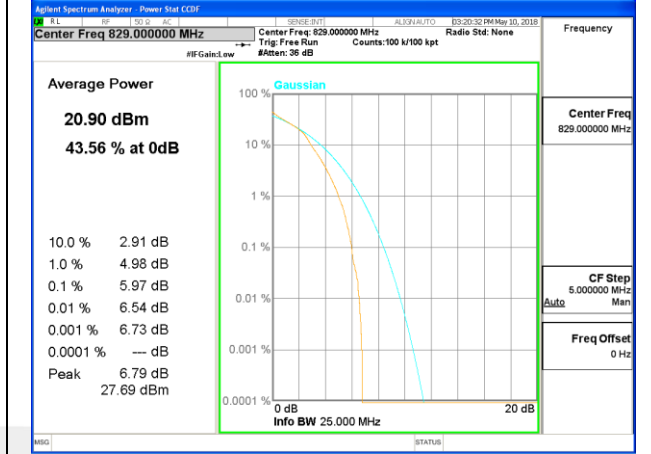

LTE band 4

LTE band 4 /16-QAM

Lowest Channel / 20MHz / 1 RB

Lowest Channel / 20MHz / 100 RB

Middle Channel / 20MHz / 1 RB

Middle Channel / 20MHz / 100 RB

Highest Channel / 20MHz / 1 RB

Highest Channel / 20MHz / 100 RB

LTE band 5

LTE band 5 /QPSK

Lowest Channel / 10MHz / 1 RB

Lowest Channel / 10MHz / 50 RB

Middle Channel / 10MHz / 1 RB

Middle Channel / 10MHz / 50 RB

Highest Channel / 10MHz / 1 RB

Highest Channel / 10MHz / 50 RB

LTE band 5

LTE band 5 /16-QAM

Lowest Channel / 10MHz / 1 RB

Lowest Channel / 10MHz / 50 RB

Middle Channel / 10MHz / 1 RB

Middle Channel / 10MHz / 50 RB

Highest Channel / 10MHz / 1 RB

Highest Channel / 10MHz / 50 RB