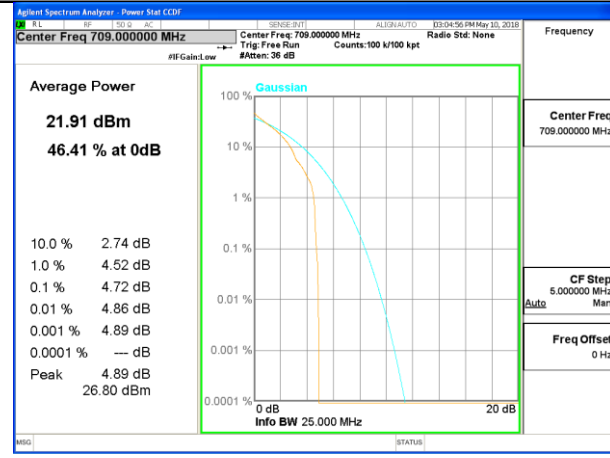

LTE band 7

LTE band 7 /QPSK

LTE band 7

LTE band 7 /16-QAM

Lowest Channel / 20MHz / 1 RB

Lowest Channel / 20MHz / 100 RB

Middle Channel / 20MHz / 1 RB

Middle Channel / 20MHz / 100 RB

Highest Channel / 20MHz / 1 RB

Highest Channel / 20MHz / 100 RB

LTE band 17

LTE band 17 /QPSK

Lowest Channel / 10MHz / 1 RB

Lowest Channel / 10MHz / 50 RB

Middle Channel / 10MHz / 1 RB

Middle Channel / 10MHz / 50 RB

Highest Channel / 10MHz / 1 RB

Highest Channel / 10MHz / 50 RB

LTE band 17

LTE band 17 /16-QAM

Lowest Channel / 10MHz / 1 RB

Lowest Channel / 10MHz / 50 RB

Middle Channel / 10MHz / 1 RB

Middle Channel / 10MHz / 50 RB