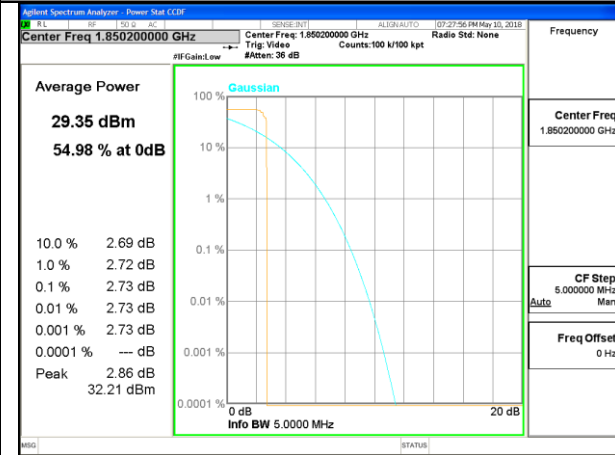

PEAK-TO-AVERAGE RADIO

GSM 850

PCS 1900

EDGE 1900/ Lowest Channel

EDGE 1900/ Middle Channel

EDGE 1900/ Highest Channel

WCDMA BAND V

LTE band 4

LTE band 4

LTE band 4 /16-QAM

Lowest Channel / 20MHz / 1 RB

Lowest Channel / 20MHz / 100 RB

Middle Channel / 20MHz / 1 RB

Middle Channel / 20MHz / 100 RB

Highest Channel / 20MHz / 1 RB

Highest Channel / 20MHz / 100 RB

LTE band 5

LTE band 5 /QPSK

Lowest Channel / 10MHz / 1 RB

Lowest Channel / 10MHz / 50 RB

Middle Channel / 10MHz / 1 RB

Middle Channel / 10MHz / 50 RB

Highest Channel / 10MHz / 1 RB

Highest Channel / 10MHz / 50 RB