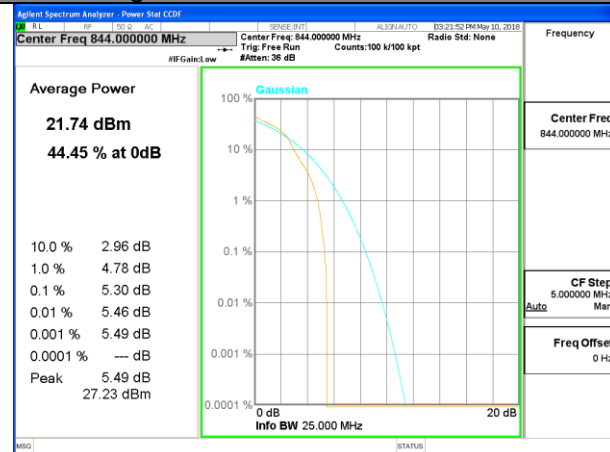

LTE band 5

LTE band 5 /QPSK

Lowest Channel / 10MHz / 1 RB

Lowest Channel / 10MHz / 50 RB

Middle Channel / 10MHz / 1 RB

Middle Channel / 10MHz / 50 RB

Highest Channel / 10MHz / 1 RB

Highest Channel / 10MHz / 50 RB

LTE band 5

LTE band 5 /16-QAM

Lowest Channel / 10MHz / 1 RB

Lowest Channel / 10MHz / 50 RB

Middle Channel / 10MHz / 1 RB

Middle Channel / 10MHz / 50 RB

Highest Channel / 10MHz / 1 RB

Highest Channel / 10MHz / 50 RB

LTE band 7

LTE band 7 /QPSK

LTE band 7

LTE band 7 /16-QAM

Lowest Channel / 20MHz / 1 RB

Lowest Channel / 20MHz / 100 RB

Middle Channel / 20MHz / 1 RB

Middle Channel / 20MHz / 100 RB