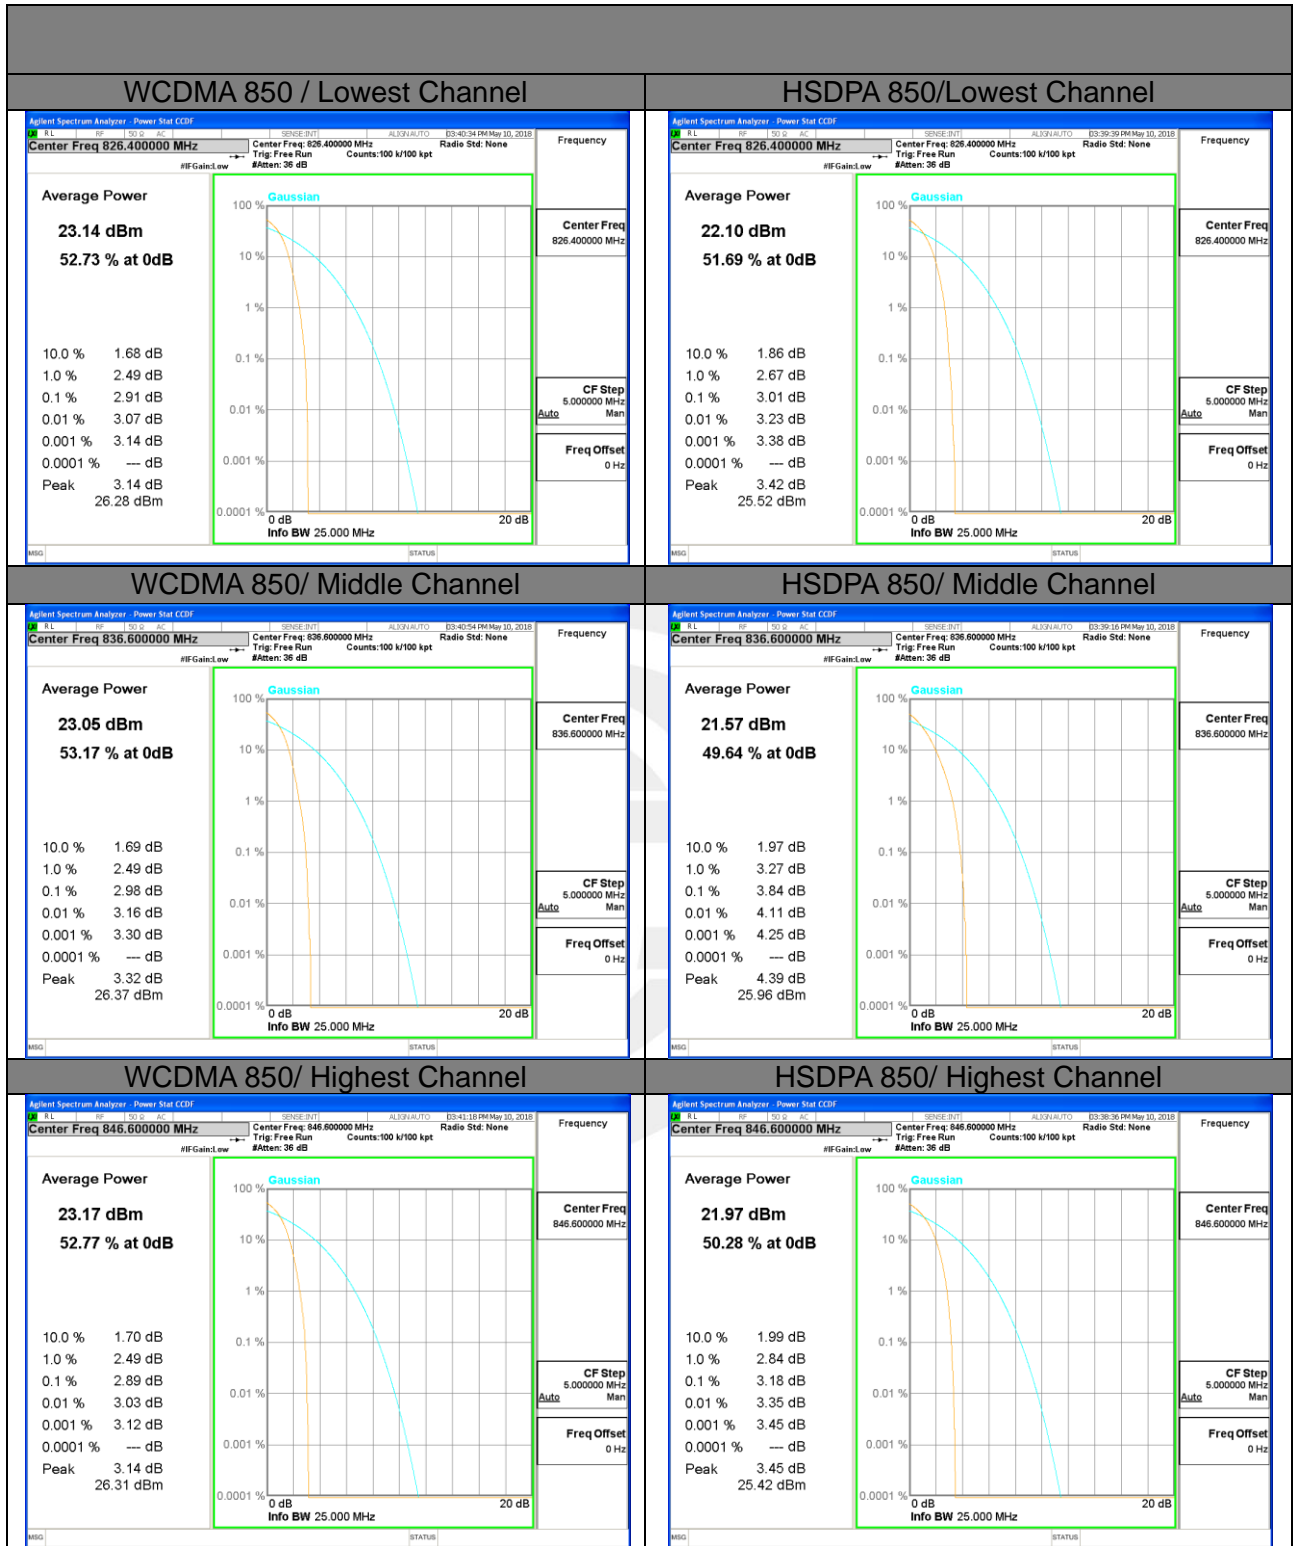

PEAK-TO-AVERAGE RADIO

GSM 850

PCS 1900

EDGE 1900/ Lowest Channel

EDGE 1900/ Middle Channel

EDGE 1900/ Highest Channel

WCDMA BAND V

LTE band 4

LTE band 4

LTE band 4 /16-QAM

Lowest Channel / 20MHz / 1 RB

Lowest Channel / 20MHz / 100 RB

Middle Channel / 20MHz / 1 RB

Middle Channel / 20MHz / 100 RB

Highest Channel / 20MHz / 1 RB

Highest Channel / 20MHz / 100 RB

LTE band 5

LTE band 5 /QPSK

Lowest Channel / 10MHz / 1 RB

Lowest Channel / 10MHz / 50 RB

Middle Channel / 10MHz / 1 RB

Middle Channel / 10MHz / 50 RB

Highest Channel / 10MHz / 1 RB

Highest Channel / 10MHz / 50 RB

LTE band 5

LTE band 5 /16-QAM

Lowest Channel / 10MHz / 1 RB

Lowest Channel / 10MHz / 50 RB

Middle Channel / 10MHz / 1 RB

Middle Channel / 10MHz / 50 RB

Highest Channel / 10MHz / 1 RB

Highest Channel / 10MHz / 50 RB