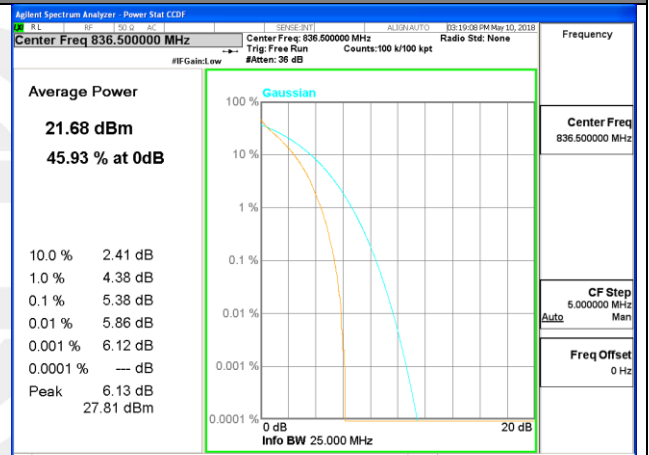

LTE band 4

LTE band 4 /16-QAM

Lowest Channel / 20MHz / 1 RB

Lowest Channel / 20MHz / 100 RB

Middle Channel / 20MHz / 1 RB

Middle Channel / 20MHz / 100 RB

Highest Channel / 20MHz / 1 RB

Highest Channel / 20MHz / 100 RB

LTE band 5

LTE band 5 /QPSK

Lowest Channel / 10MHz / 1 RB

Lowest Channel / 10MHz / 50 RB

Middle Channel / 10MHz / 1 RB

Middle Channel / 10MHz / 50 RB

Highest Channel / 10MHz / 1 RB

Highest Channel / 10MHz / 50 RB

LTE band 5

LTE band 5 /16-QAM

Lowest Channel / 10MHz / 1 RB

Lowest Channel / 10MHz / 50 RB

Middle Channel / 10MHz / 1 RB

Middle Channel / 10MHz / 50 RB

Highest Channel / 10MHz / 1 RB

Highest Channel / 10MHz / 50 RB