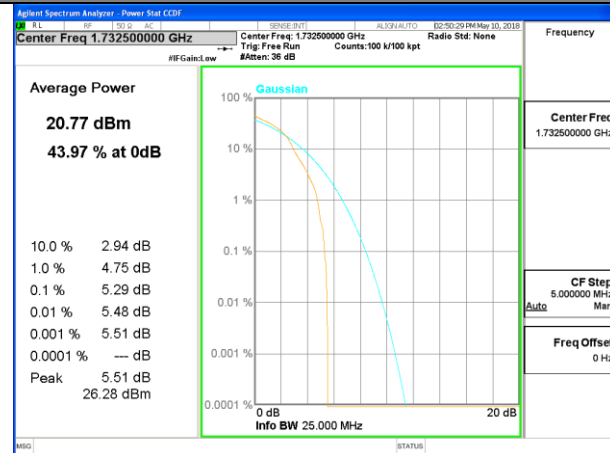

PEAK-TO-AVERAGE RADIO

GSM 850

PCS 1900

EDGE 1900/ Lowest Channel

EDGE 1900/ Middle Channel

EDGE 1900/ Highest Channel

WCDMA BAND V

LTE band 4

LTE band 4

LTE band 4 /16-QAM

Lowest Channel / 20MHz / 1 RB

Lowest Channel / 20MHz / 100 RB

Middle Channel / 20MHz / 1 RB

Middle Channel / 20MHz / 100 RB

Highest Channel / 20MHz / 1 RB

Highest Channel / 20MHz / 100 RB

LTE band 5

LTE band 5 /QPSK

Lowest Channel / 10MHz / 1 RB

Lowest Channel / 10MHz / 50 RB

Middle Channel / 10MHz / 1 RB

Middle Channel / 10MHz / 50 RB

Highest Channel / 10MHz / 1 RB

Highest Channel / 10MHz / 50 RB