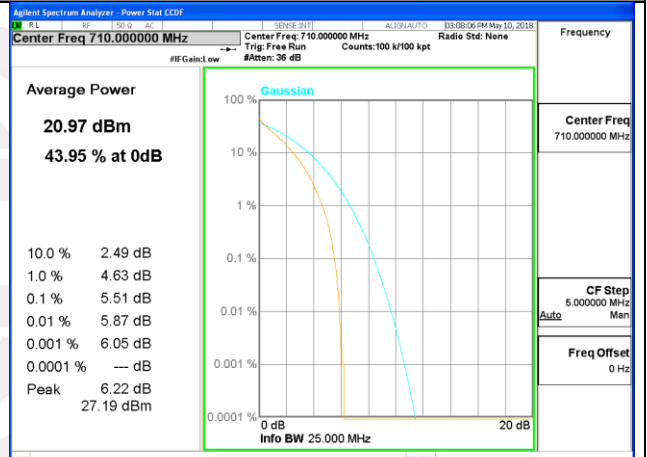

Highest Channel / 20MHz / 1 RB

Highest Channel / 20MHz / 100 RB

LTE band 17

LTE band 17 /QPSK

Lowest Channel / 10MHz / 1 RB

Lowest Channel / 10MHz / 50 RB

Middle Channel / 10MHz / 1 RB

Middle Channel / 10MHz / 50 RB

Highest Channel / 10MHz / 1 RB

Highest Channel / 10MHz / 50 RB

LTE band 17

LTE band 17 /16-QAM

Lowest Channel / 10MHz / 1 RB

Lowest Channel / 10MHz / 50 RB

Middle Channel / 10MHz / 1 RB

Middle Channel / 10MHz / 50 RB