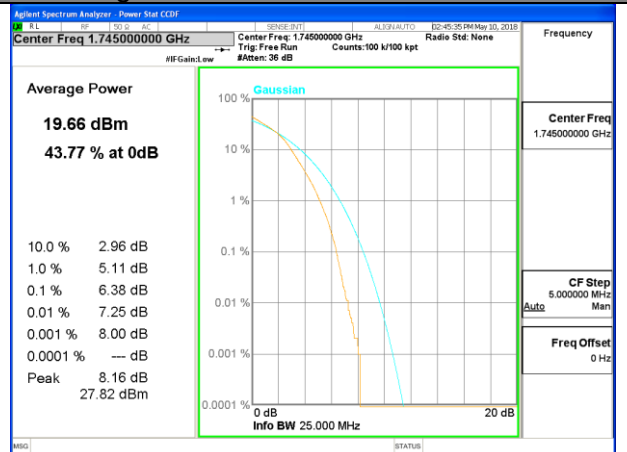

PEAK-TO-AVERAGE RADIO

GSM 850

PCS 1900

EDGE 1900/ Lowest Channel

EDGE 1900/ Middle Channel

EDGE 1900/ Highest Channel

WCDMA BAND V

LTE band 4

LTE band 4

LTE band 4 /16-QAM

Lowest Channel / 20MHz / 1 RB

Lowest Channel / 20MHz / 100 RB

Middle Channel / 20MHz / 1 RB

Middle Channel / 20MHz / 100 RB

Highest Channel / 20MHz / 1 RB

Highest Channel / 20MHz / 100 RB

LTE band 5

LTE band 5 /QPSK

Lowest Channel / 10MHz / 1 RB

Lowest Channel / 10MHz / 50 RB

Middle Channel / 10MHz / 1 RB

Middle Channel / 10MHz / 50 RB

Highest Channel / 10MHz / 1 RB

Highest Channel / 10MHz / 50 RB