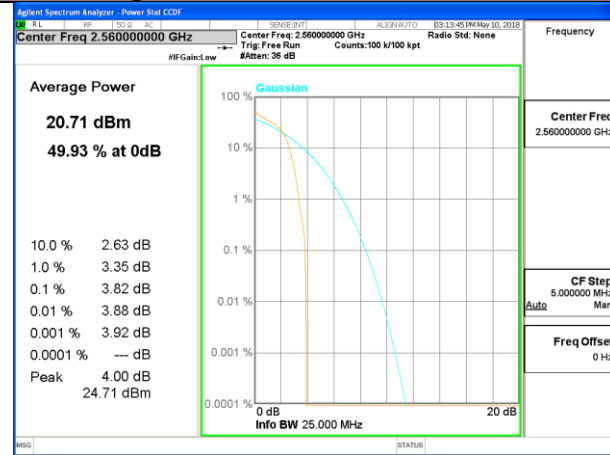

LTE band 5

LTE band 5 /16-QAM

Lowest Channel / 10MHz / 1 RB

Lowest Channel / 10MHz / 50 RB

Middle Channel / 10MHz / 1 RB

Middle Channel / 10MHz / 50 RB

Highest Channel / 10MHz / 1 RB

Highest Channel / 10MHz / 50 RB

LTE band 7

LTE band 7 /QPSK

LTE band 7

LTE band 7 /16-QAM

Lowest Channel / 20MHz / 1 RB

Lowest Channel / 20MHz / 100 RB

Middle Channel / 20MHz / 1 RB

Middle Channel / 20MHz / 100 RB

Highest Channel / 20MHz / 1 RB

Highest Channel / 20MHz / 100 RB

LTE band 17

LTE band 17 /QPSK

Lowest Channel / 10MHz / 1 RB

Lowest Channel / 10MHz / 50 RB

Middle Channel / 10MHz / 1 RB

Middle Channel / 10MHz / 50 RB