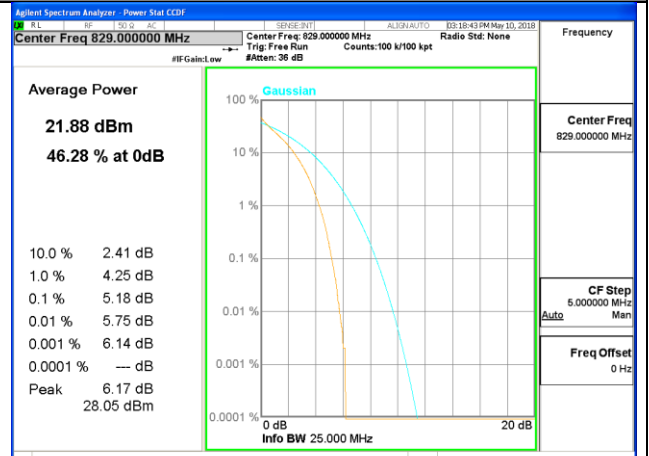

LTE band 4

LTE band 4 /16-QAM

Lowest Channel / 20MHz / 1 RB

Lowest Channel / 20MHz / 100 RB

Middle Channel / 20MHz / 1 RB

Middle Channel / 20MHz / 100 RB

Highest Channel / 20MHz / 1 RB

Highest Channel / 20MHz / 100 RB

LTE band 5

LTE band 5 /QPSK

Lowest Channel / 10MHz / 1 RB

Lowest Channel / 10MHz / 50 RB

Middle Channel / 10MHz / 1 RB

Middle Channel / 10MHz / 50 RB

Highest Channel / 10MHz / 1 RB

Highest Channel / 10MHz / 50 RB