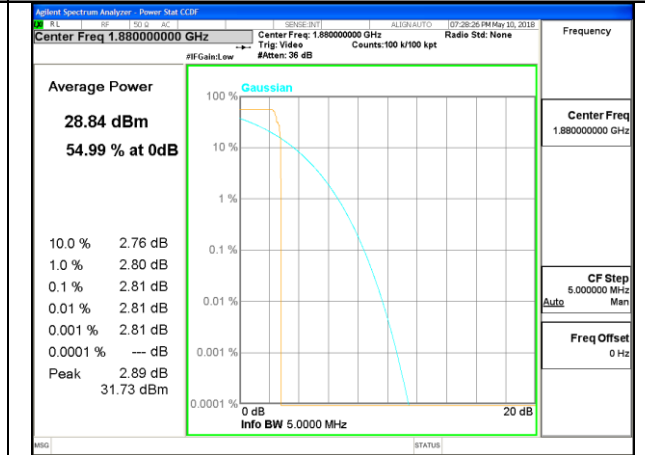

PEAK-TO-AVERAGE RADIO

GSM 850

PCS 1900

EDGE 1900/ Lowest Channel

EDGE 1900/ Middle Channel

EDGE 1900/ Highest Channel

WCDMA BAND V

LTE band 4

LTE band 4

LTE band 4 /16-QAM

Lowest Channel / 20MHz / 1 RB

Lowest Channel / 20MHz / 100 RB

Middle Channel / 20MHz / 1 RB

Middle Channel / 20MHz / 100 RB

Highest Channel / 20MHz / 1 RB

Highest Channel / 20MHz / 100 RB

LTE band 5

LTE band 5 /QPSK

Lowest Channel / 10MHz / 1 RB

Lowest Channel / 10MHz / 50 RB

Middle Channel / 10MHz / 1 RB

Middle Channel / 10MHz / 50 RB

Highest Channel / 10MHz / 1 RB

Highest Channel / 10MHz / 50 RB