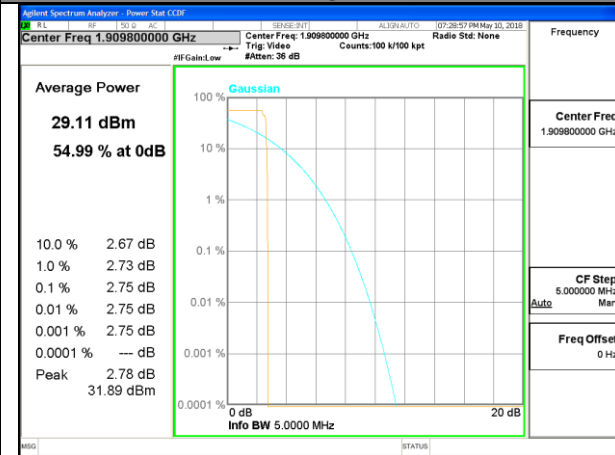

PEAK-TO-AVERAGE RADIO

GSM 850

PCS 1900

EDGE 1900/ Lowest Channel

EDGE 1900/ Middle Channel

EDGE 1900/ Highest Channel

WCDMA BAND V

LTE band 4

LTE band 4

LTE band 4 /16-QAM

Lowest Channel / 20MHz / 1 RB

Lowest Channel / 20MHz / 100 RB

Middle Channel / 20MHz / 1 RB

Middle Channel / 20MHz / 100 RB

Highest Channel / 20MHz / 1 RB

Highest Channel / 20MHz / 100 RB

LTE band 5

LTE band 5 /QPSK

Lowest Channel / 10MHz / 1 RB

Lowest Channel / 10MHz / 50 RB

Middle Channel / 10MHz / 1 RB

Middle Channel / 10MHz / 50 RB

Highest Channel / 10MHz / 1 RB

Highest Channel / 10MHz / 50 RB