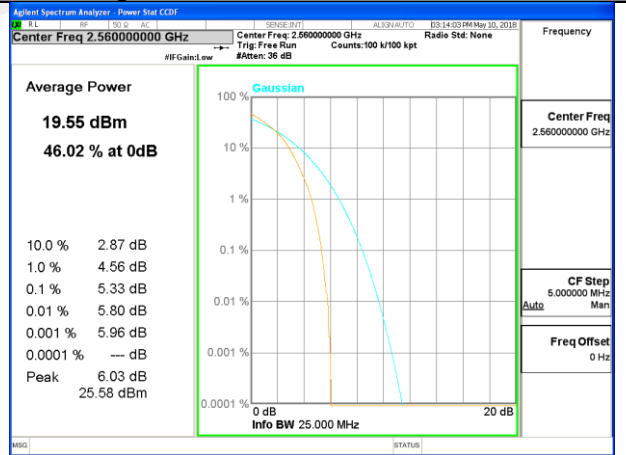

LTE band 5

LTE band 5 /16-QAM

Lowest Channel / 10MHz / 1 RB

Lowest Channel / 10MHz / 50 RB

Middle Channel / 10MHz / 1 RB

Middle Channel / 10MHz / 50 RB

Highest Channel / 10MHz / 1 RB

Highest Channel / 10MHz / 50 RB

LTE band 7

LTE band 7 /QPSK

LTE band 7

LTE band 7 /16-QAM

Lowest Channel / 20MHz / 1 RB

Lowest Channel / 20MHz / 100 RB

Middle Channel / 20MHz / 1 RB

Middle Channel / 20MHz / 100 RB

Highest Channel / 20MHz / 1 RB

Highest Channel / 20MHz / 100 RB

LTE band 17

LTE band 17 /QPSK

Lowest Channel / 10MHz / 1 RB

Lowest Channel / 10MHz / 50 RB

Middle Channel / 10MHz / 1 RB

Middle Channel / 10MHz / 50 RB