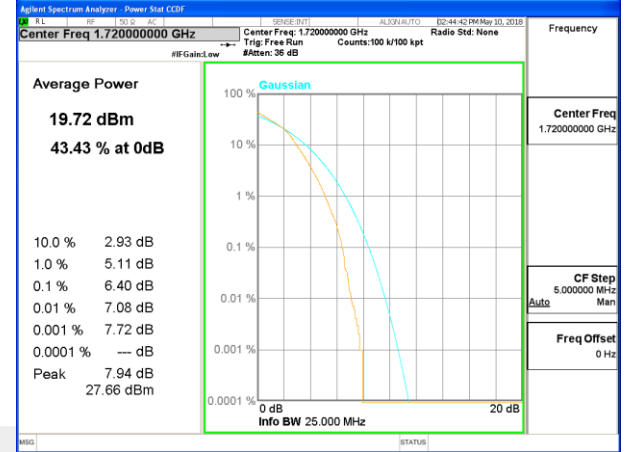

PEAK-TO-AVERAGE RADIO

GSM 850

PCS 1900

EDGE 1900/ Lowest Channel

EDGE 1900/ Middle Channel

EDGE 1900/ Highest Channel

WCDMA BAND V

LTE band 4

LTE band 4

LTE band 4 /16-QAM

Lowest Channel / 20MHz / 1 RB

Lowest Channel / 20MHz / 100 RB

Middle Channel / 20MHz / 1 RB

Middle Channel / 20MHz / 100 RB

Highest Channel / 20MHz / 1 RB

Highest Channel / 20MHz / 100 RB

LTE band 5

LTE band 5 /QPSK

Lowest Channel / 10MHz / 1 RB

Lowest Channel / 10MHz / 50 RB

Middle Channel / 10MHz / 1 RB

Middle Channel / 10MHz / 50 RB

Highest Channel / 10MHz / 1 RB

Highest Channel / 10MHz / 50 RB