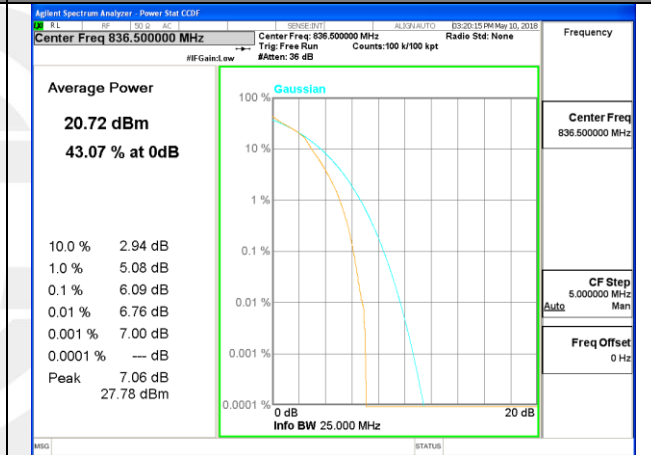

LTE band 5

LTE band 5 /QPSK

Lowest Channel / 10MHz / 1 RB

Lowest Channel / 10MHz / 50 RB

Middle Channel / 10MHz / 1 RB

Middle Channel / 10MHz / 50 RB

Highest Channel / 10MHz / 1 RB

Highest Channel / 10MHz / 50 RB

LTE band 5

LTE band 5 /16-QAM

Lowest Channel / 10MHz / 1 RB

Lowest Channel / 10MHz / 50 RB

Middle Channel / 10MHz / 1 RB

Middle Channel / 10MHz / 50 RB

Highest Channel / 10MHz / 1 RB

Highest Channel / 10MHz / 50 RB

LTE band 7

LTE band 7 /QPSK

LTE band 7

LTE band 7 /16-QAM

Lowest Channel / 20MHz / 1 RB

Lowest Channel / 20MHz / 100 RB

Middle Channel / 20MHz / 1 RB

Middle Channel / 20MHz / 100 RB