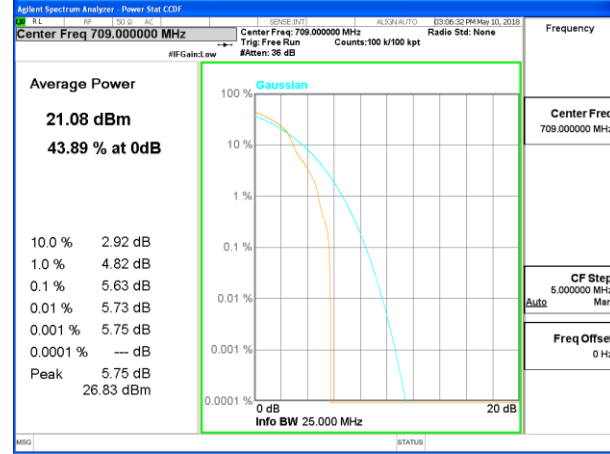

Highest Channel / 20MHz / 1 RB

Highest Channel / 20MHz / 100 RB

LTE band 17

LTE band 17 /QPSK

Lowest Channel / 10MHz / 1 RB

Lowest Channel / 10MHz / 50 RB

Middle Channel / 10MHz / 1 RB

Middle Channel / 10MHz / 50 RB

Highest Channel / 10MHz / 1 RB

Highest Channel / 10MHz / 50 RB

LTE band 17

LTE band 17 /16-QAM

Lowest Channel / 10MHz / 1 RB

Lowest Channel / 10MHz / 50 RB

Middle Channel / 10MHz / 1 RB

Middle Channel / 10MHz / 50 RB

Highest Channel / 10MHz / 1 RB

Highest Channel / 10MHz / 50 RB