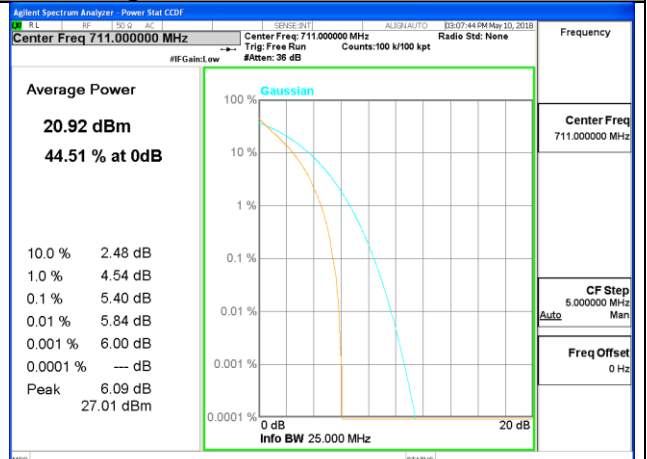

Highest Channel / 20MHz / 1 RB

Highest Channel / 20MHz / 100 RB

LTE band 17

LTE band 17 /QPSK

Lowest Channel / 10MHz / 1 RB

Lowest Channel / 10MHz / 50 RB

Middle Channel / 10MHz / 1 RB

Middle Channel / 10MHz / 50 RB

Highest Channel / 10MHz / 1 RB

Highest Channel / 10MHz / 50 RB

LTE band 17

LTE band 17 /16-QAM

Lowest Channel / 10MHz / 1 RB

Lowest Channel / 10MHz / 50 RB

Middle Channel / 10MHz / 1 RB

Middle Channel / 10MHz / 50 RB