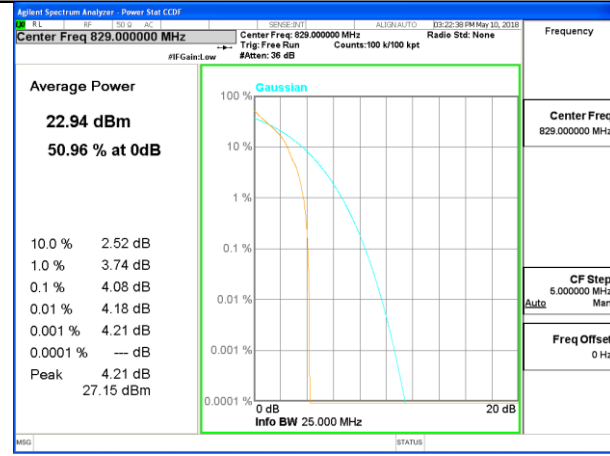

LTE band 4

LTE band 4 /16-QAM

Lowest Channel / 20MHz / 1 RB

Lowest Channel / 20MHz / 100 RB

Middle Channel / 20MHz / 1 RB

Middle Channel / 20MHz / 100 RB

Highest Channel / 20MHz / 1 RB

Highest Channel / 20MHz / 100 RB

LTE band 5

LTE band 5 /QPSK

Lowest Channel / 10MHz / 1 RB

Lowest Channel / 10MHz / 50 RB

Middle Channel / 10MHz / 1 RB

Middle Channel / 10MHz / 50 RB

Highest Channel / 10MHz / 1 RB

Highest Channel / 10MHz / 50 RB