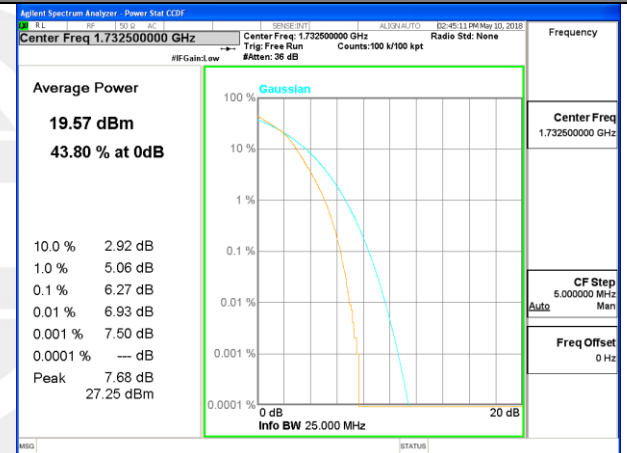

LTE band 4

LTE band 4 /16-QAM

Lowest Channel / 20MHz / 1 RB

Lowest Channel / 20MHz / 100 RB

Middle Channel / 20MHz / 1 RB

Middle Channel / 20MHz / 100 RB

Highest Channel / 20MHz / 1 RB

Highest Channel / 20MHz / 100 RB

LTE band 5

LTE band 5 /QPSK

Lowest Channel / 10MHz / 1 RB

Lowest Channel / 10MHz / 50 RB

Middle Channel / 10MHz / 1 RB

Middle Channel / 10MHz / 50 RB

Highest Channel / 10MHz / 1 RB

Highest Channel / 10MHz / 50 RB

LTE band 5

LTE band 5 /16-QAM

Lowest Channel / 10MHz / 1 RB

Lowest Channel / 10MHz / 50 RB

Middle Channel / 10MHz / 1 RB

Middle Channel / 10MHz / 50 RB

Highest Channel / 10MHz / 1 RB

Highest Channel / 10MHz / 50 RB