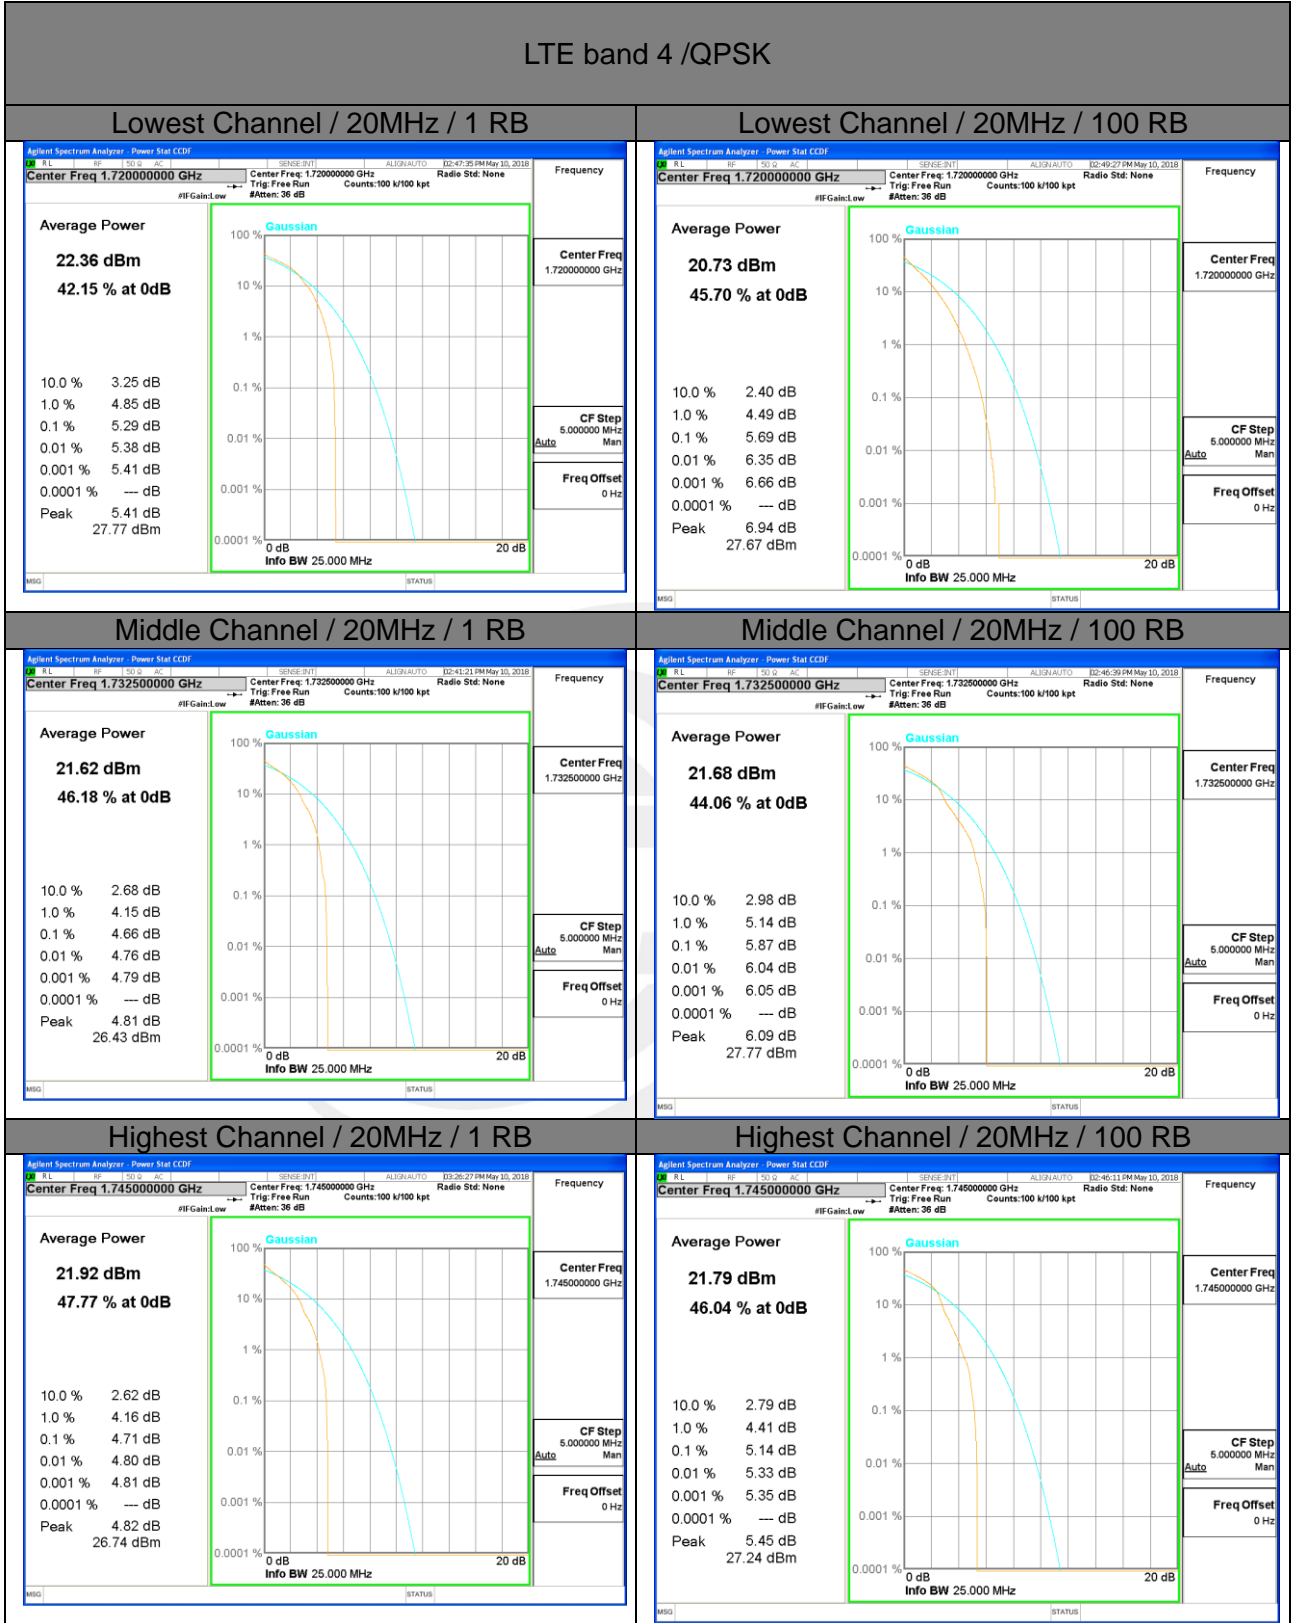

PEAK-TO-AVERAGE RADIO

GSM 850

PCS 1900

EDGE 1900/ Lowest Channel

EDGE 1900/ Middle Channel

EDGE 1900/ Highest Channel

WCDMA BAND V

LTE band 4

LTE band 4

LTE band 4 /16-QAM

Lowest Channel / 20MHz / 1 RB

Lowest Channel / 20MHz / 100 RB

Middle Channel / 20MHz / 1 RB

Middle Channel / 20MHz / 100 RB

Highest Channel / 20MHz / 1 RB

Highest Channel / 20MHz / 100 RB

LTE band 5

LTE band 5 /QPSK

Lowest Channel / 10MHz / 1 RB

Lowest Channel / 10MHz / 50 RB

Middle Channel / 10MHz / 1 RB

Middle Channel / 10MHz / 50 RB

Highest Channel / 10MHz / 1 RB

Highest Channel / 10MHz / 50 RB

LTE band 5

LTE band 5 /16-QAM

Lowest Channel / 10MHz / 1 RB

Lowest Channel / 10MHz / 50 RB

Middle Channel / 10MHz / 1 RB

Middle Channel / 10MHz / 50 RB

Highest Channel / 10MHz / 1 RB

Highest Channel / 10MHz / 50 RB