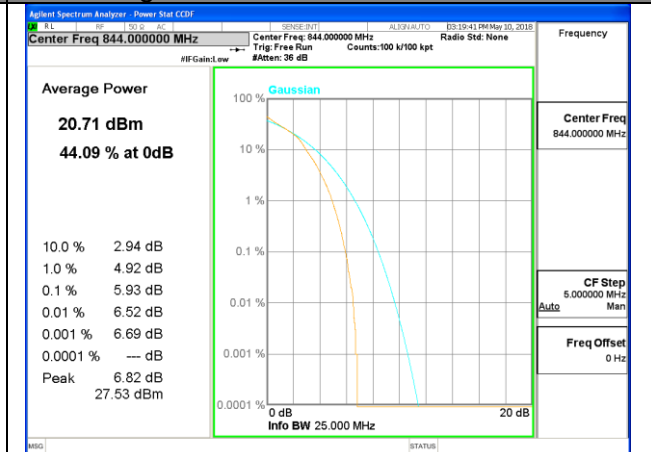

LTE band 5

LTE band 5 /QPSK

Lowest Channel / 10MHz / 1 RB

Lowest Channel / 10MHz / 50 RB

Middle Channel / 10MHz / 1 RB

Middle Channel / 10MHz / 50 RB

Highest Channel / 10MHz / 1 RB

Highest Channel / 10MHz / 50 RB

LTE band 5

LTE band 5 /16-QAM

Lowest Channel / 10MHz / 1 RB

Lowest Channel / 10MHz / 50 RB

Middle Channel / 10MHz / 1 RB

Middle Channel / 10MHz / 50 RB

Highest Channel / 10MHz / 1 RB

Highest Channel / 10MHz / 50 RB

LTE band 7

LTE band 7 /QPSK

LTE band 7

LTE band 7 /16-QAM

Lowest Channel / 20MHz / 1 RB

Lowest Channel / 20MHz / 100 RB

Middle Channel / 20MHz / 1 RB

Middle Channel / 20MHz / 100 RB

Highest Channel / 20MHz / 1 RB

Highest Channel / 20MHz / 100 RB

LTE band 17

LTE band 17 /QPSK

Lowest Channel / 10MHz / 1 RB

Lowest Channel / 10MHz / 50 RB

Middle Channel / 10MHz / 1 RB

Middle Channel / 10MHz / 50 RB