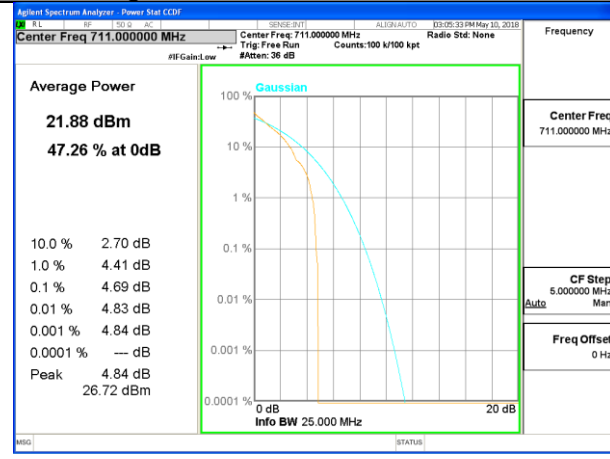

LTE band 7

LTE band 7 /QPSK

LTE band 7

LTE band 7 /16-QAM

Lowest Channel / 20MHz / 1 RB

Lowest Channel / 20MHz / 100 RB

Middle Channel / 20MHz / 1 RB

Middle Channel / 20MHz / 100 RB

Highest Channel / 20MHz / 1 RB

Highest Channel / 20MHz / 100 RB

LTE band 17

LTE band 17 /QPSK

Lowest Channel / 10MHz / 1 RB

Lowest Channel / 10MHz / 50 RB

Middle Channel / 10MHz / 1 RB

Middle Channel / 10MHz / 50 RB

Highest Channel / 10MHz / 1 RB

Highest Channel / 10MHz / 50 RB

LTE band 17

LTE band 17 /16-QAM

Lowest Channel / 10MHz / 1 RB

Lowest Channel / 10MHz / 50 RB

Middle Channel / 10MHz / 1 RB

Middle Channel / 10MHz / 50 RB