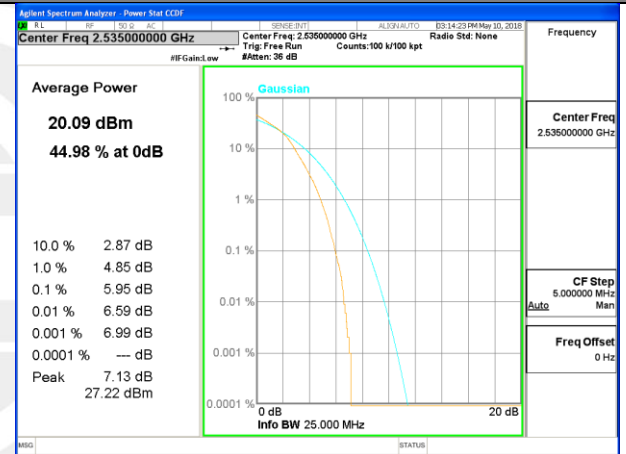

LTE band 5

LTE band 5 /16-QAM

Lowest Channel / 10MHz / 1 RB

Lowest Channel / 10MHz / 50 RB

Middle Channel / 10MHz / 1 RB

Middle Channel / 10MHz / 50 RB

Highest Channel / 10MHz / 1 RB

Highest Channel / 10MHz / 50 RB

LTE band 7

LTE band 7 /QPSK

LTE band 7

LTE band 7 /16-QAM

Lowest Channel / 20MHz / 1 RB

Lowest Channel / 20MHz / 100 RB

Middle Channel / 20MHz / 1 RB

Middle Channel / 20MHz / 100 RB

Highest Channel / 20MHz / 1 RB

Highest Channel / 20MHz / 100 RB

LTE band 17

LTE band 17 /QPSK

Lowest Channel / 10MHz / 1 RB

Lowest Channel / 10MHz / 50 RB

Middle Channel / 10MHz / 1 RB

Middle Channel / 10MHz / 50 RB