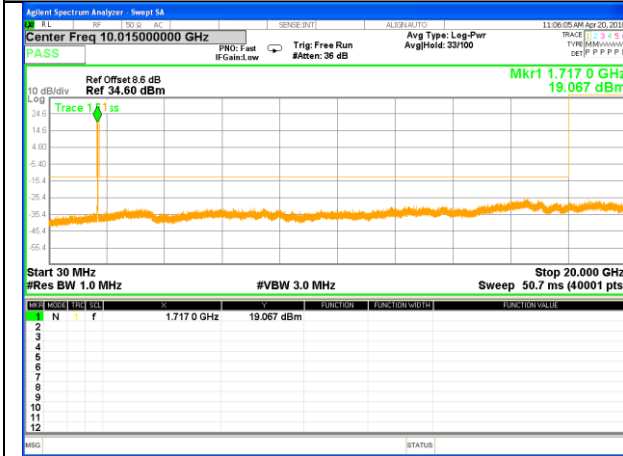

Highest Channel / 16QAM

LTE BAND 4

LTE Band 4 / 5MHz /Emission

Lowest Channel / QPSK

Lowest Channel / 16QAM

Middle Channel / QPSK

Middle Channel / 16QAM

Highest Channel / QPSK

Highest Channel / 16QAM

LTE BAND 4

LTE Band 4 / 10MHz /Emission

Lowest Channel / QPSK

Lowest Channel / 16QAM

Middle Channel / QPSK

Middle Channel / 16QAM

Highest Channel / QPSK

Highest Channel / 16QAM

LTE BAND 4

LTE Band 4 / 15MHz /Emission

Lowest Channel / QPSK

Lowest Channel / 16QAM

Middle Channel / QPSK

Middle Channel / 16QAM

Highest Channel / QPSK