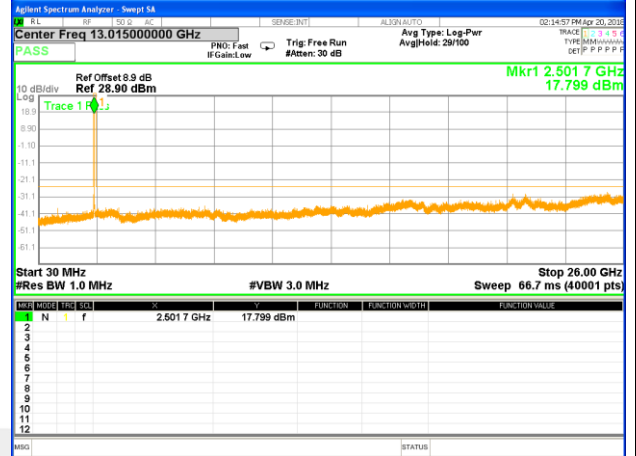

Highest Channel / 16QAM

LTE BAND 5

LTE Band 5 / 10MHz /Emission

Lowest Channel / QPSK

Lowest Channel / 16QAM

Middle Channel / QPSK

Middle Channel / 16QAM

Highest Channel / QPSK

Highest Channel / 16QAM

LTE BAND 7

LTE Band 7 / 5MHz /Emission

Lowest Channel / QPSK

Lowest Channel / 16QAM

Middle Channel / QPSK

Middle Channel / 16QAM

Highest Channel / QPSK

Highest Channel / 16QAM

LTE BAND 7

LTE Band 7 / 10MHz /Emission

Lowest Channel / QPSK

Lowest Channel / 16QAM

Middle Channel / QPSK

Middle Channel / 16QAM

Highest Channel / QPSK