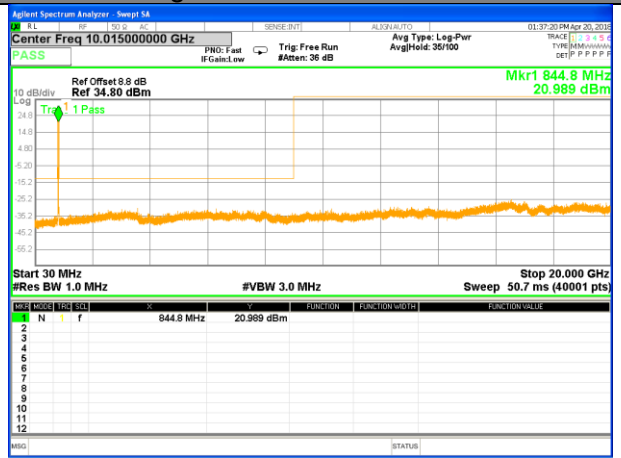

Highest Channel / 16QAM

LTE BAND 5

LTE Band 5 / 5MHz /Emission

Lowest Channel / QPSK

Lowest Channel / 16QAM

Middle Channel / QPSK

Middle Channel / 16QAM

Highest Channel / QPSK

Highest Channel / 16QAM

LTE BAND 5

LTE Band 5 / 10MHz /Emission

Lowest Channel / QPSK

Lowest Channel / 16QAM

Middle Channel / QPSK

Middle Channel / 16QAM

Highest Channel / QPSK

Highest Channel / 16QAM

LTE BAND 7

LTE Band 7 / 5MHz /Emission

Lowest Channel / QPSK

Lowest Channel / 16QAM

Middle Channel / QPSK

Middle Channel / 16QAM

Highest Channel / QPSK