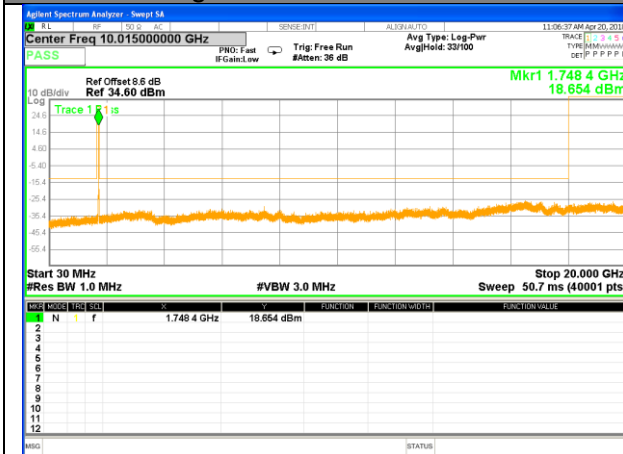

Highest Channel / 16QAM

LTE BAND 4

LTE Band 4 / 5MHz /Emission

Lowest Channel / QPSK

Lowest Channel / 16QAM

Middle Channel / QPSK

Middle Channel / 16QAM

Highest Channel / QPSK

Highest Channel / 16QAM

LTE BAND 4

LTE Band 4 / 10MHz /Emission

Lowest Channel / QPSK

Lowest Channel / 16QAM

Middle Channel / QPSK

Middle Channel / 16QAM

Highest Channel / QPSK

Highest Channel / 16QAM

LTE BAND 4

LTE Band 4 / 15MHz /Emission

Lowest Channel / QPSK

Lowest Channel / 16QAM

Middle Channel / QPSK

Middle Channel / 16QAM

Highest Channel / QPSK