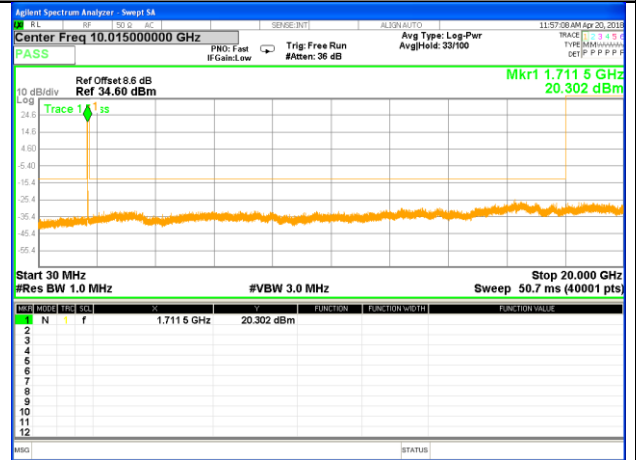

#### Highest Channel / 16QAM

LTE BAND 4

LTE Band 4 / 3MHz /Emission

Lowest Channel / QPSK

Lowest Channel / 16QAM

Middle Channel / QPSK

Middle Channel / 16QAM

Highest Channel / QPSK

Highest Channel / 16QAM

LTE BAND 4

LTE Band 4 / 5MHz /Emission

Lowest Channel / QPSK

Lowest Channel / 16QAM

Middle Channel / QPSK

Middle Channel / 16QAM

Highest Channel / QPSK

Highest Channel / 16QAM

LTE BAND 4

LTE Band 4 / 10MHz /Emission

Lowest Channel / QPSK

Lowest Channel / 16QAM

Middle Channel / QPSK

Middle Channel / 16QAM

Highest Channel / QPSK