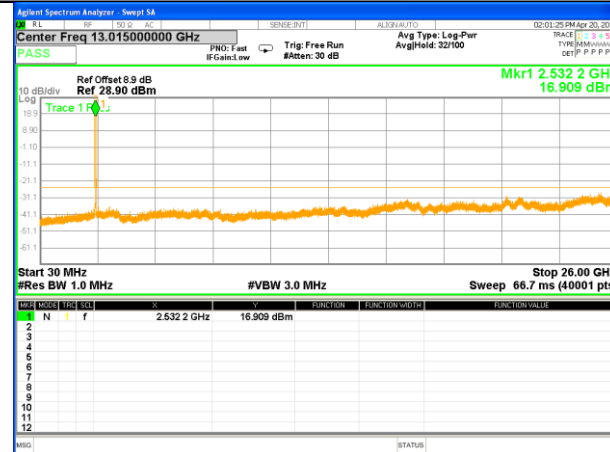

Highest Channel / 16QAM

LTE BAND 7

LTE Band 7 / 5MHz /Emission

Lowest Channel / QPSK

Lowest Channel / 16QAM

Middle Channel / QPSK

Middle Channel / 16QAM

Highest Channel / QPSK

Highest Channel / 16QAM

LTE BAND 7

LTE Band 7 / 10MHz /Emission

Lowest Channel / QPSK

Lowest Channel / 16QAM

Middle Channel / QPSK

Middle Channel / 16QAM

Highest Channel / QPSK

Highest Channel / 16QAM

LTE BAND 7

LTE Band 7 / 15MHz /Emission

Lowest Channel / QPSK

Lowest Channel / 16QAM

Middle Channel / QPSK

Middle Channel / 16QAM

Highest Channel / QPSK