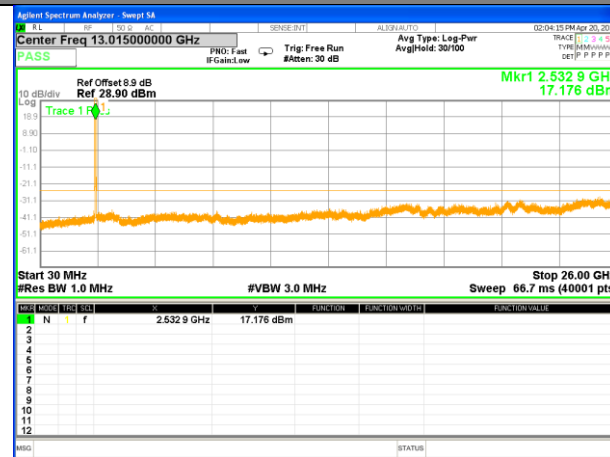

Highest Channel / 16QAM

LTE BAND 7

LTE Band 7 / 10MHz /Emission

Lowest Channel / QPSK

Lowest Channel / 16QAM

Middle Channel / QPSK

Middle Channel / 16QAM

Highest Channel / QPSK

Highest Channel / 16QAM

LTE BAND 7

LTE Band 7 / 15MHz /Emission

Lowest Channel / QPSK

Lowest Channel / 16QAM

Middle Channel / QPSK

Middle Channel / 16QAM

Highest Channel / QPSK

Highest Channel / 16QAM

LTE BAND 7

LTE Band 7 / 20MHz /Emission

Lowest Channel / QPSK

Lowest Channel / 16QAM

Middle Channel / QPSK

Middle Channel / 16QAM

Highest Channel / QPSK