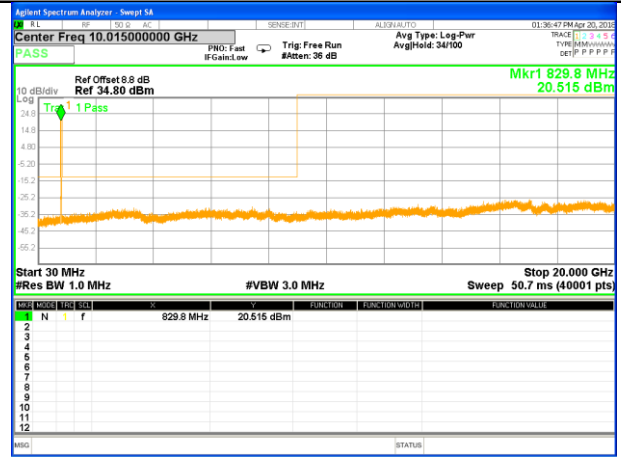

Highest Channel / 16QAM

LTE BAND 5

LTE Band 5 / 5MHz /Emission

Lowest Channel / QPSK

Lowest Channel / 16QAM

Middle Channel / QPSK

Middle Channel / 16QAM

Highest Channel / QPSK

Highest Channel / 16QAM

LTE BAND 5

LTE Band 5 / 10MHz /Emission

Lowest Channel / QPSK

Lowest Channel / 16QAM

Middle Channel / QPSK

Middle Channel / 16QAM

Highest Channel / QPSK

Highest Channel / 16QAM

LTE BAND 7

LTE Band 7 / 5MHz /Emission

Lowest Channel / QPSK

Lowest Channel / 16QAM

Middle Channel / QPSK

Middle Channel / 16QAM

Highest Channel / QPSK