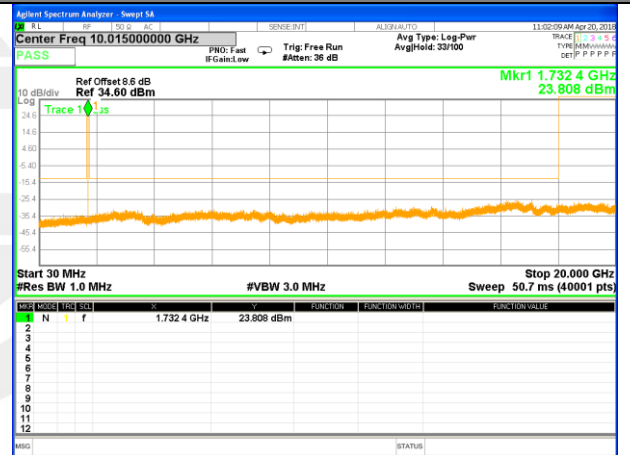

Middle Channel / 16QAM