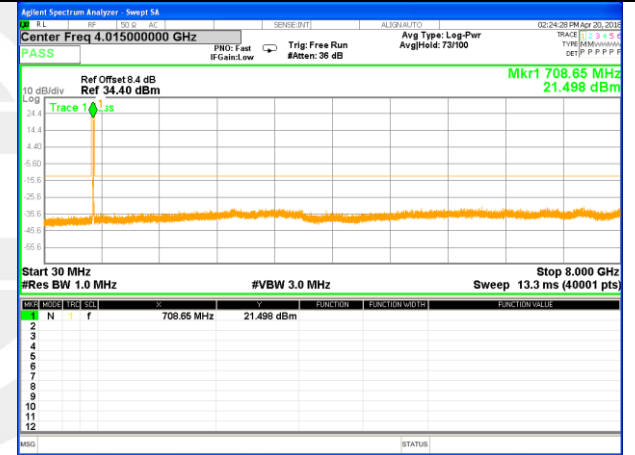

Highest Channel / 16QAM

LTE BAND 17

LTE Band 17 / 5MHz /Emission

Lowest Channel / QPSK

Lowest Channel / 16QAM

Middle Channel / QPSK

Middle Channel / 16QAM

Highest Channel / QPSK

Highest Channel / 16QAM

LTE BAND 17

LTE Band 17 / 10MHz /Emission

Lowest Channel / QPSK

Lowest Channel / 16QAM

Middle Channel / QPSK

Middle Channel / 16QAM

Highest Channel / QPSK