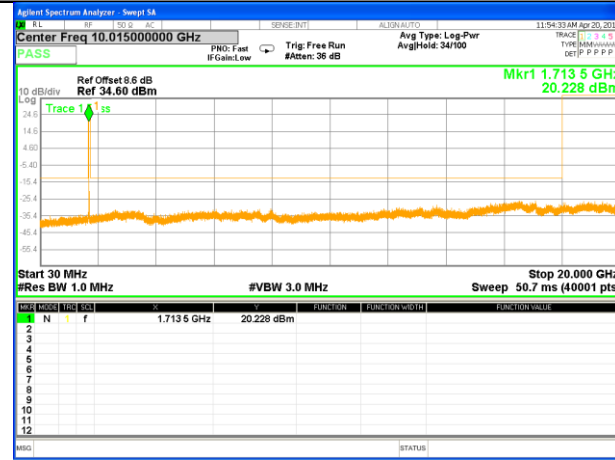

#### Highest Channel / 16QAM

LTE BAND 4

LTE Band 4 / 3MHz /Emission

Lowest Channel / QPSK

Lowest Channel / 16QAM

Middle Channel / QPSK

Middle Channel / 16QAM

Highest Channel / QPSK

Highest Channel / 16QAM

LTE BAND 4

LTE Band 4 / 5MHz /Emission

Lowest Channel / QPSK

Lowest Channel / 16QAM

Middle Channel / QPSK

Middle Channel / 16QAM

Highest Channel / QPSK

Highest Channel / 16QAM

LTE BAND 4

LTE Band 4 / 10MHz /Emission

Lowest Channel / QPSK

Lowest Channel / 16QAM

Middle Channel / QPSK

Middle Channel / 16QAM

Highest Channel / QPSK