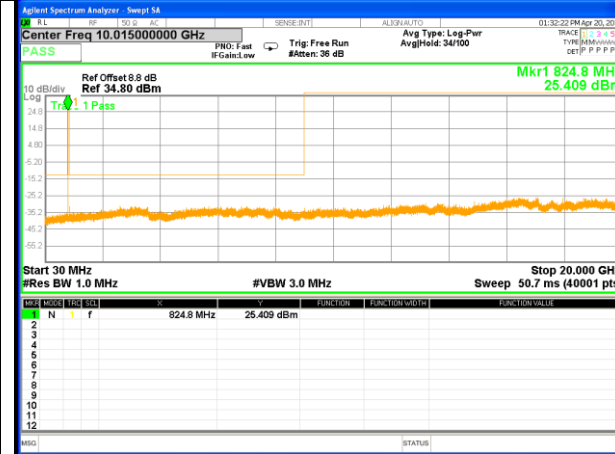

Highest Channel / 16QAM

LTE BAND 4

LTE Band 4 / 20MHz /Emission

Lowest Channel / QPSK

Lowest Channel / 16QAM

Middle Channel / QPSK

Middle Channel / 16QAM

Highest Channel / QPSK

Highest Channel / 16QAM

LTE BAND 5

LTE Band 5 / 1.4MHz /Emission

Lowest Channel / QPSK

Lowest Channel / 16QAM

Middle Channel / QPSK

Middle Channel / 16QAM

Highest Channel / QPSK

Highest Channel / 16QAM

LTE BAND 5

LTE Band 5 / 3MHz /Emission

Lowest Channel / QPSK

Lowest Channel / 16QAM

Middle Channel / QPSK

Middle Channel / 16QAM

Highest Channel / QPSK