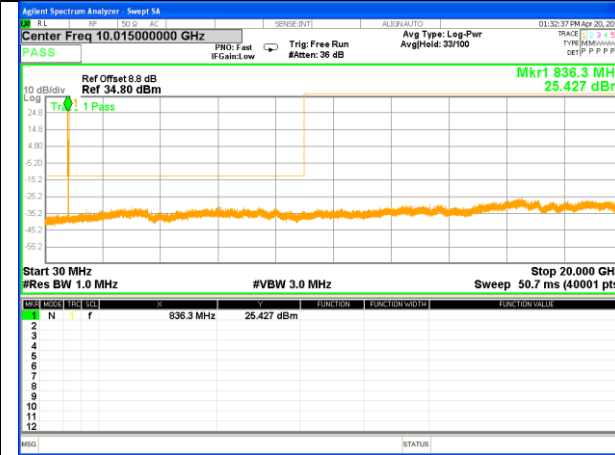

Highest Channel / 16QAM

LTE BAND 4

LTE Band 4 / 20MHz /Emission

Lowest Channel / QPSK

Lowest Channel / 16QAM

Middle Channel / QPSK

Middle Channel / 16QAM

Highest Channel / QPSK

Highest Channel / 16QAM

LTE BAND 5

LTE Band 5 / 1.4MHz /Emission

Lowest Channel / QPSK

Lowest Channel / 16QAM

Middle Channel / QPSK

Middle Channel / 16QAM

Highest Channel / QPSK

Highest Channel / 16QAM

LTE BAND 5

LTE Band 5 / 3MHz /Emission

Lowest Channel / QPSK

Lowest Channel / 16QAM

Middle Channel / QPSK

Middle Channel / 16QAM

Highest Channel / QPSK