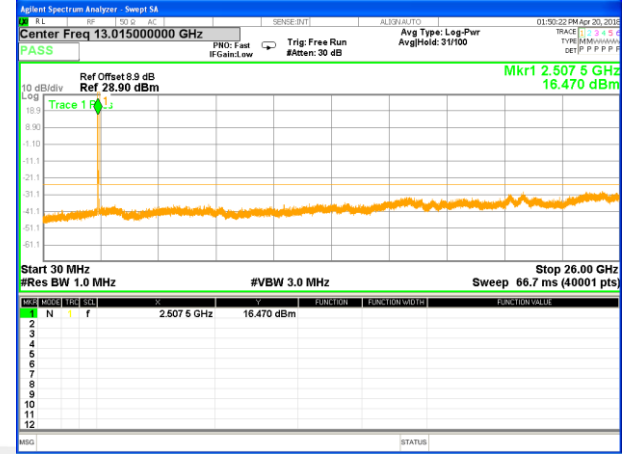

Highest Channel / 16QAM

LTE BAND 7

LTE Band 7 / 5MHz /Emission

Lowest Channel / QPSK

Lowest Channel / 16QAM

Middle Channel / QPSK

Middle Channel / 16QAM

Highest Channel / QPSK

Highest Channel / 16QAM

LTE BAND 7

LTE Band 7 / 10MHz /Emission

Lowest Channel / QPSK

Lowest Channel / 16QAM

Middle Channel / QPSK

Middle Channel / 16QAM

Highest Channel / QPSK

Highest Channel / 16QAM

LTE BAND 7

LTE Band 7 / 15MHz /Emission

Lowest Channel / QPSK

Lowest Channel / 16QAM

Middle Channel / QPSK

Middle Channel / 16QAM

Highest Channel / QPSK