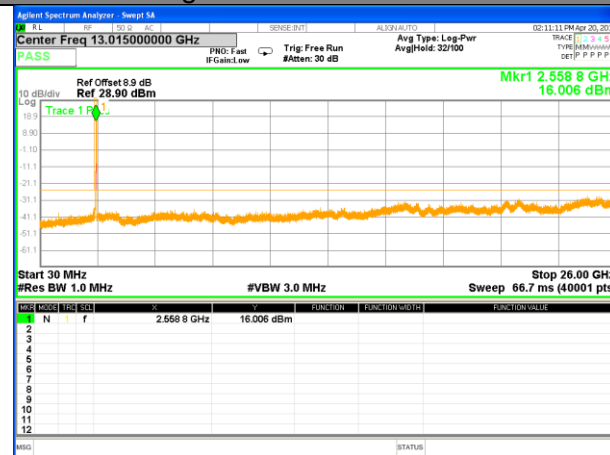

Highest Channel / 16QAM

LTE BAND 7

LTE Band 7 / 15MHz /Emission

Lowest Channel / QPSK

Lowest Channel / 16QAM

Middle Channel / QPSK

Middle Channel / 16QAM

Highest Channel / QPSK

Highest Channel / 16QAM

LTE BAND 7

LTE Band 7 / 20MHz /Emission

Lowest Channel / QPSK

Lowest Channel / 16QAM

Middle Channel / QPSK

Middle Channel / 16QAM

Highest Channel / QPSK

Highest Channel / 16QAM

LTE BAND 17

LTE Band 17 / 5MHz /Emission

Lowest Channel / QPSK

Lowest Channel / 16QAM

Middle Channel / QPSK

Middle Channel / 16QAM

Highest Channel / QPSK