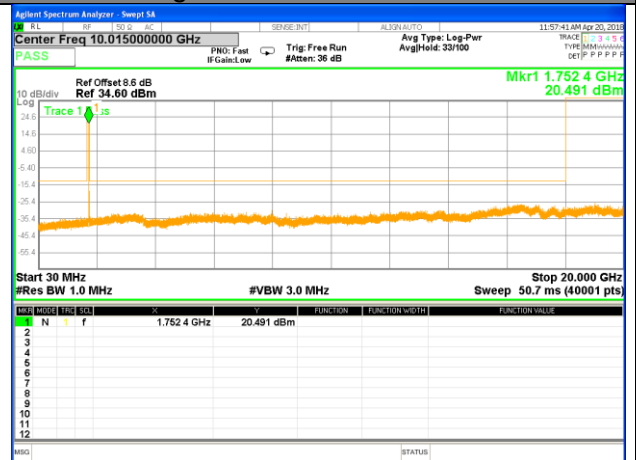

#### Highest Channel / 16QAM

LTE BAND 4

LTE Band 4 / 3MHz /Emission

Lowest Channel / QPSK

Lowest Channel / 16QAM

Middle Channel / QPSK

Middle Channel / 16QAM

Highest Channel / QPSK

Highest Channel / 16QAM

LTE BAND 4

LTE Band 4 / 5MHz /Emission

Lowest Channel / QPSK

Lowest Channel / 16QAM

Middle Channel / QPSK

Middle Channel / 16QAM

Highest Channel / QPSK

Highest Channel / 16QAM

LTE BAND 4

LTE Band 4 / 10MHz /Emission

Lowest Channel / QPSK

Lowest Channel / 16QAM

Middle Channel / QPSK

Middle Channel / 16QAM

Highest Channel / QPSK