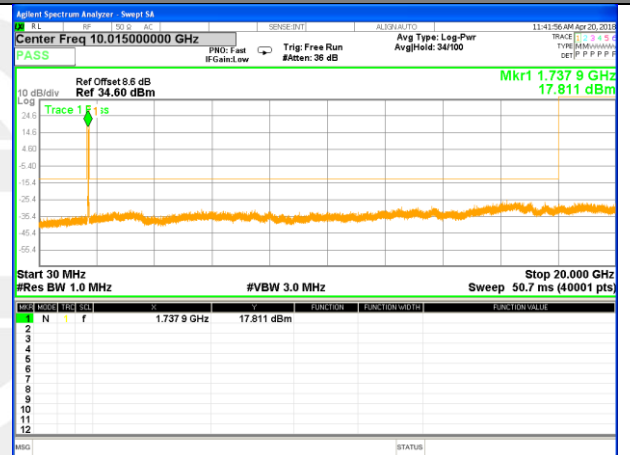

Highest Channel / 16QAM

LTE BAND 4

LTE Band 4 / 10MHz /Emission

Lowest Channel / QPSK

Lowest Channel / 16QAM

Middle Channel / QPSK

Middle Channel / 16QAM

Highest Channel / QPSK

Highest Channel / 16QAM

LTE BAND 4

LTE Band 4 / 15MHz /Emission

Lowest Channel / QPSK

Lowest Channel / 16QAM

Middle Channel / QPSK

Middle Channel / 16QAM

Highest Channel / QPSK

Highest Channel / 16QAM

LTE BAND 4

LTE Band 4 / 20MHz /Emission

Lowest Channel / QPSK

Lowest Channel / 16QAM

Middle Channel / QPSK

Middle Channel / 16QAM

Highest Channel / QPSK