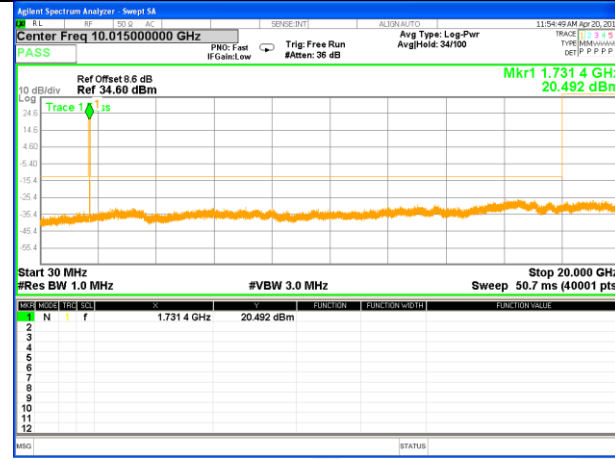

#### Highest Channel / 16QAM

LTE BAND 4

LTE Band 4 / 3MHz /Emission

Lowest Channel / QPSK

Lowest Channel / 16QAM

Middle Channel / QPSK

Middle Channel / 16QAM

Highest Channel / QPSK

Highest Channel / 16QAM

LTE BAND 4

LTE Band 4 / 5MHz /Emission

Lowest Channel / QPSK

Lowest Channel / 16QAM

Middle Channel / QPSK

Middle Channel / 16QAM

Highest Channel / QPSK

Highest Channel / 16QAM

LTE BAND 4

LTE Band 4 / 10MHz /Emission

Lowest Channel / QPSK

Lowest Channel / 16QAM

Middle Channel / QPSK

Middle Channel / 16QAM

Highest Channel / QPSK