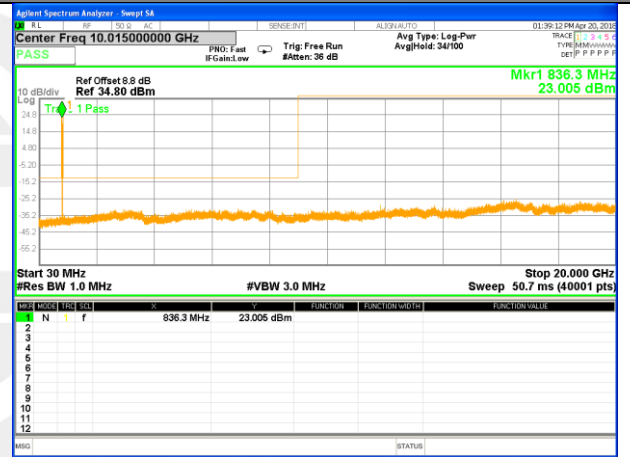

Highest Channel / 16QAM

LTE BAND 5

LTE Band 5 / 1.4MHz /Emission

Lowest Channel / QPSK

Lowest Channel / 16QAM

Middle Channel / QPSK

Middle Channel / 16QAM

Highest Channel / QPSK

Highest Channel / 16QAM

LTE BAND 5

LTE Band 5 / 3MHz /Emission

Lowest Channel / QPSK

Lowest Channel / 16QAM

Middle Channel / QPSK

Middle Channel / 16QAM

Highest Channel / QPSK

Highest Channel / 16QAM

LTE BAND 5

LTE Band 5 / 5MHz /Emission

Lowest Channel / QPSK

Lowest Channel / 16QAM

Middle Channel / QPSK

Middle Channel / 16QAM

Highest Channel / QPSK