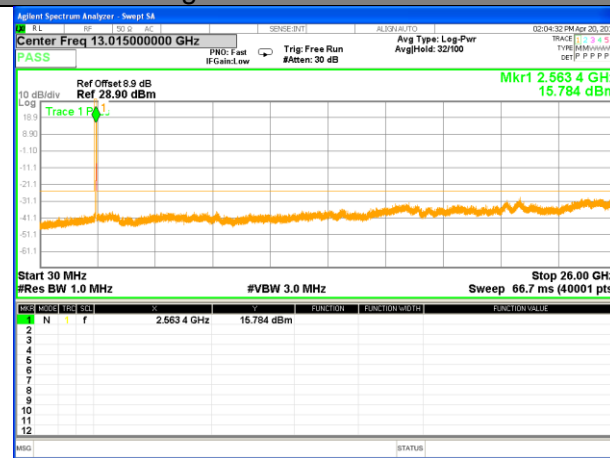

Highest Channel / 16QAM

LTE BAND 7

LTE Band 7 / 10MHz /Emission

Lowest Channel / QPSK

Lowest Channel / 16QAM

Middle Channel / QPSK

Middle Channel / 16QAM

Highest Channel / QPSK

Highest Channel / 16QAM

LTE BAND 7

LTE Band 7 / 15MHz /Emission

Lowest Channel / QPSK

Lowest Channel / 16QAM

Middle Channel / QPSK

Middle Channel / 16QAM

Highest Channel / QPSK

Highest Channel / 16QAM

LTE BAND 7

LTE Band 7 / 20MHz /Emission

Lowest Channel / QPSK

Lowest Channel / 16QAM

Middle Channel / QPSK

Middle Channel / 16QAM

Highest Channel / QPSK