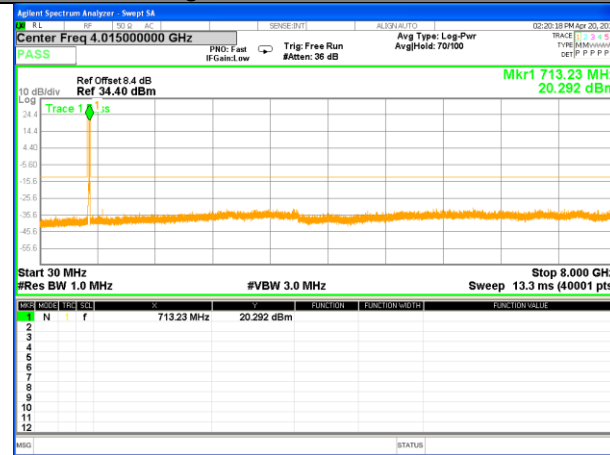

Highest Channel / 16QAM

LTE BAND 17

LTE Band 17 / 5MHz /Emission

Lowest Channel / QPSK

Lowest Channel / 16QAM

Middle Channel / QPSK

Middle Channel / 16QAM

Highest Channel / QPSK

Highest Channel / 16QAM

LTE BAND 17

LTE Band 17 / 10MHz /Emission

Lowest Channel / QPSK

Lowest Channel / 16QAM

Middle Channel / QPSK

Middle Channel / 16QAM

Highest Channel / QPSK

Highest Channel / 16QAM