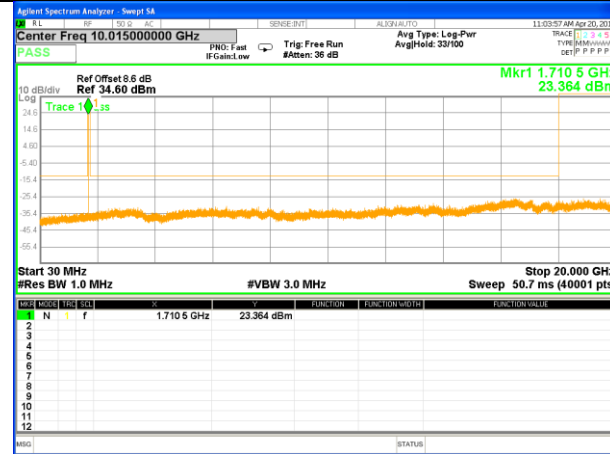

CONDUCTED SPURIOUS EMISSION

LTE BAND 4

LTE Band 4 / 1.4MHz /Emission

Lowest Channel / QPSK