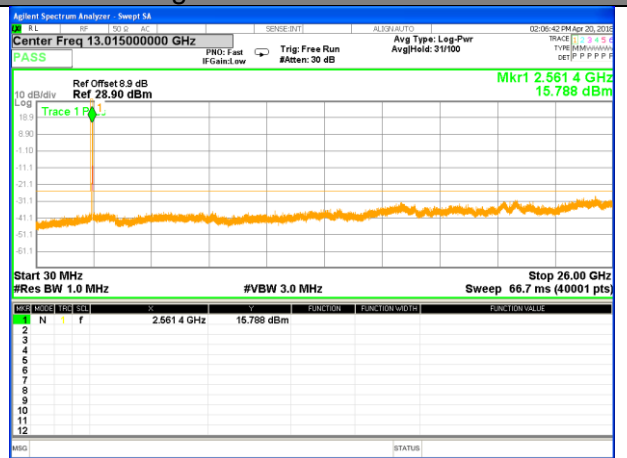

Highest Channel / 16QAM

LTE BAND 7

LTE Band 7 / 10MHz /Emission

Lowest Channel / QPSK

Lowest Channel / 16QAM

Middle Channel / QPSK

Middle Channel / 16QAM

Highest Channel / QPSK

Highest Channel / 16QAM

LTE BAND 7

LTE Band 7 / 15MHz /Emission

Lowest Channel / QPSK

Lowest Channel / 16QAM

Middle Channel / QPSK

Middle Channel / 16QAM

Highest Channel / QPSK

Highest Channel / 16QAM

LTE BAND 7

LTE Band 7 / 20MHz /Emission

Lowest Channel / QPSK

Lowest Channel / 16QAM

Middle Channel / QPSK

Middle Channel / 16QAM

Highest Channel / QPSK