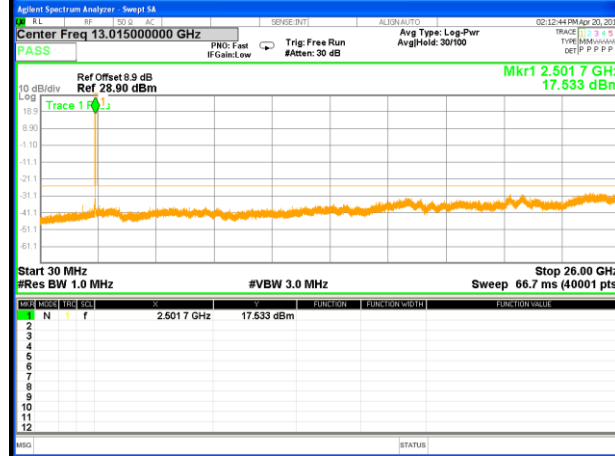

Highest Channel / 16QAM

LTE BAND 5

LTE Band 5 / 10MHz /Emission

Lowest Channel / QPSK

Lowest Channel / 16QAM

Middle Channel / QPSK

Middle Channel / 16QAM

Highest Channel / QPSK

Highest Channel / 16QAM

LTE BAND 7

LTE Band 7 / 5MHz /Emission

Lowest Channel / QPSK

Lowest Channel / 16QAM

Middle Channel / QPSK

Middle Channel / 16QAM

Highest Channel / QPSK

Highest Channel / 16QAM

LTE BAND 7

LTE Band 7 / 10MHz /Emission

Lowest Channel / QPSK

Lowest Channel / 16QAM

Middle Channel / QPSK

Middle Channel / 16QAM

Highest Channel / QPSK