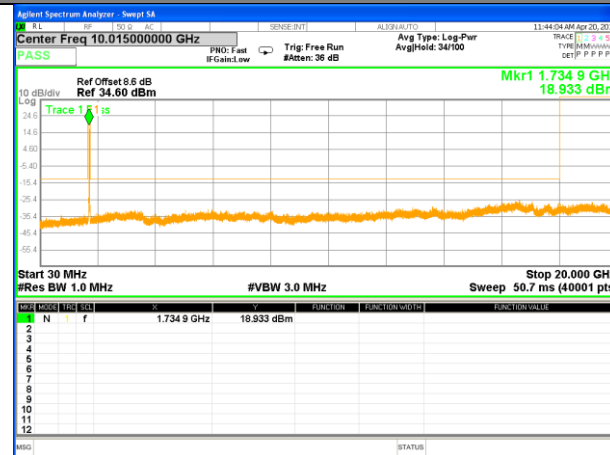

Highest Channel / 16QAM

LTE BAND 4

LTE Band 4 / 10MHz /Emission

Lowest Channel / QPSK

Lowest Channel / 16QAM

Middle Channel / QPSK

Middle Channel / 16QAM

Highest Channel / QPSK

Highest Channel / 16QAM

LTE BAND 4

LTE Band 4 / 15MHz /Emission

Lowest Channel / QPSK

Lowest Channel / 16QAM

Middle Channel / QPSK

Middle Channel / 16QAM

Highest Channel / QPSK

Highest Channel / 16QAM

LTE BAND 4

LTE Band 4 / 20MHz /Emission

Lowest Channel / QPSK

Lowest Channel / 16QAM

Middle Channel / QPSK

Middle Channel / 16QAM

Highest Channel / QPSK