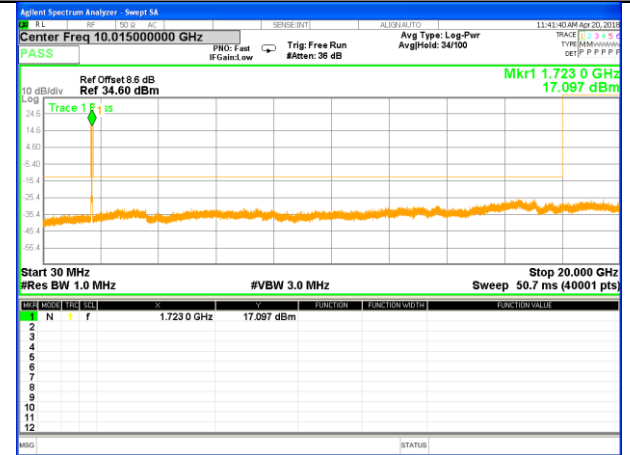

Highest Channel / 16QAM

LTE BAND 4

LTE Band 4 / 10MHz /Emission

Lowest Channel / QPSK

Lowest Channel / 16QAM

Middle Channel / QPSK

Middle Channel / 16QAM

Highest Channel / QPSK

Highest Channel / 16QAM

LTE BAND 4

LTE Band 4 / 15MHz /Emission

Lowest Channel / QPSK

Lowest Channel / 16QAM

Middle Channel / QPSK

Middle Channel / 16QAM

Highest Channel / QPSK

Highest Channel / 16QAM

LTE BAND 4

LTE Band 4 / 20MHz /Emission

Lowest Channel / QPSK

Lowest Channel / 16QAM

Middle Channel / QPSK

Middle Channel / 16QAM

Highest Channel / QPSK