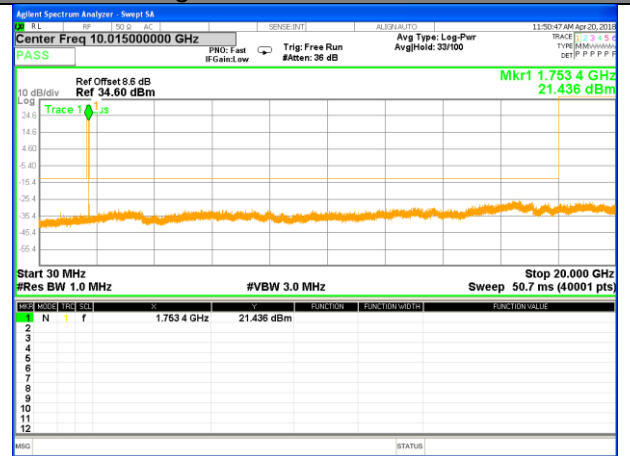

#### Highest Channel / QPSK

#### Highest Channel / 16QAM

LTE BAND 4

LTE Band 4 / 3MHz /Emission

Lowest Channel / QPSK

Lowest Channel / 16QAM

Middle Channel / QPSK

Middle Channel / 16QAM

Highest Channel / QPSK

Highest Channel / 16QAM

LTE BAND 4

LTE Band 4 / 5MHz /Emission

Lowest Channel / QPSK

Lowest Channel / 16QAM

Middle Channel / QPSK

Middle Channel / 16QAM

Highest Channel / QPSK