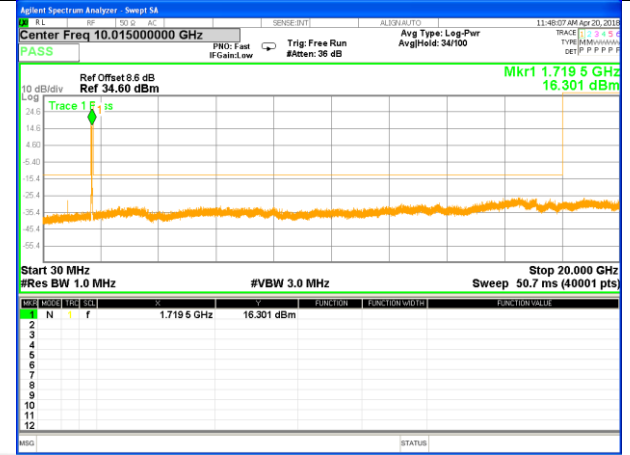

Highest Channel / 16QAM

LTE BAND 4

LTE Band 4 / 15MHz /Emission

Lowest Channel / QPSK

Lowest Channel / 16QAM

Middle Channel / QPSK

Middle Channel / 16QAM

Highest Channel / QPSK

Highest Channel / 16QAM

LTE BAND 4

LTE Band 4 / 20MHz /Emission

Lowest Channel / QPSK

Lowest Channel / 16QAM

Middle Channel / QPSK

Middle Channel / 16QAM

Highest Channel / QPSK

Highest Channel / 16QAM

LTE BAND 5

LTE Band 5 / 1.4MHz /Emission

Lowest Channel / QPSK

Lowest Channel / 16QAM

Middle Channel / QPSK

Middle Channel / 16QAM

Highest Channel / QPSK