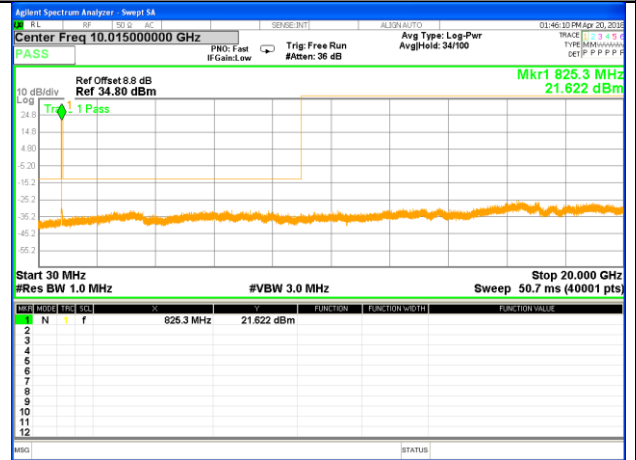

Highest Channel / 16QAM

LTE BAND 5

LTE Band 5 / 3MHz /Emission

Lowest Channel / QPSK

Lowest Channel / 16QAM

Middle Channel / QPSK

Middle Channel / 16QAM

Highest Channel / QPSK

Highest Channel / 16QAM

LTE BAND 5

LTE Band 5 / 5MHz /Emission

Lowest Channel / QPSK

Lowest Channel / 16QAM

Middle Channel / QPSK

Middle Channel / 16QAM

Highest Channel / QPSK

Highest Channel / 16QAM

LTE BAND 5

LTE Band 5 / 10MHz /Emission

Lowest Channel / QPSK

Lowest Channel / 16QAM

Middle Channel / QPSK

Middle Channel / 16QAM

Highest Channel / QPSK