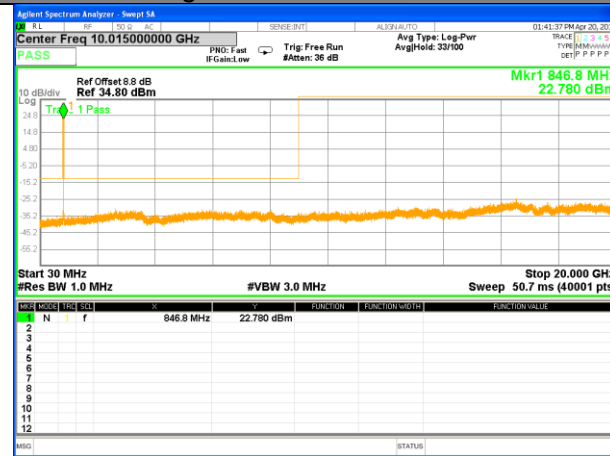

Highest Channel / 16QAM

LTE BAND 5

LTE Band 5 / 1.4MHz /Emission

Lowest Channel / QPSK

Lowest Channel / 16QAM

Middle Channel / QPSK

Middle Channel / 16QAM

Highest Channel / QPSK

Highest Channel / 16QAM

LTE BAND 5

LTE Band 5 / 3MHz /Emission

Lowest Channel / QPSK

Lowest Channel / 16QAM

Middle Channel / QPSK

Middle Channel / 16QAM

Highest Channel / QPSK

Highest Channel / 16QAM

LTE BAND 5

LTE Band 5 / 5MHz /Emission

Lowest Channel / QPSK

Lowest Channel / 16QAM

Middle Channel / QPSK

Middle Channel / 16QAM

Highest Channel / QPSK