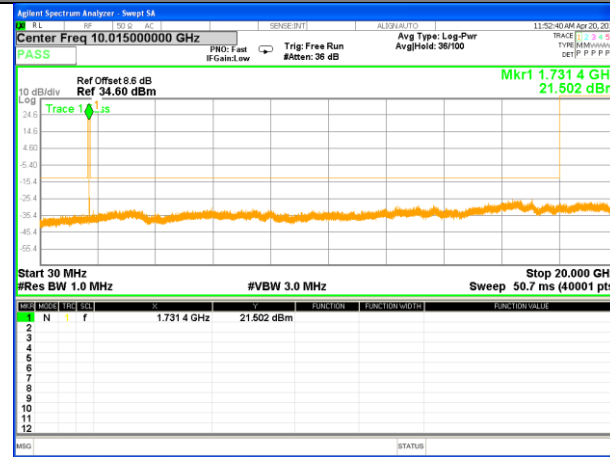

#### Highest Channel / QPSK

#### Highest Channel / 16QAM

LTE BAND 4

LTE Band 4 / 3MHz /Emission

Lowest Channel / QPSK

Lowest Channel / 16QAM

Middle Channel / QPSK

Middle Channel / 16QAM

Highest Channel / QPSK

Highest Channel / 16QAM

LTE BAND 4

LTE Band 4 / 5MHz /Emission

Lowest Channel / QPSK

Lowest Channel / 16QAM

Middle Channel / QPSK

Middle Channel / 16QAM

Highest Channel / QPSK