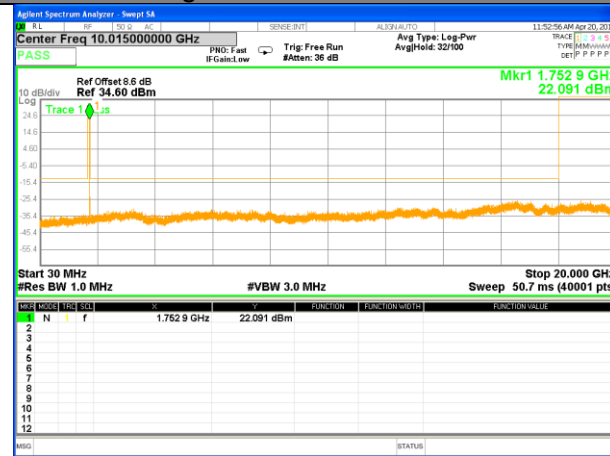

#### Highest Channel / QPSK

#### Highest Channel / 16QAM

LTE BAND 4

LTE Band 4 / 3MHz /Emission

Lowest Channel / QPSK

Lowest Channel / 16QAM

Middle Channel / QPSK

Middle Channel / 16QAM

Highest Channel / QPSK

Highest Channel / 16QAM

LTE BAND 4

LTE Band 4 / 5MHz /Emission

Lowest Channel / QPSK

Lowest Channel / 16QAM

Middle Channel / QPSK

Middle Channel / 16QAM

Highest Channel / QPSK