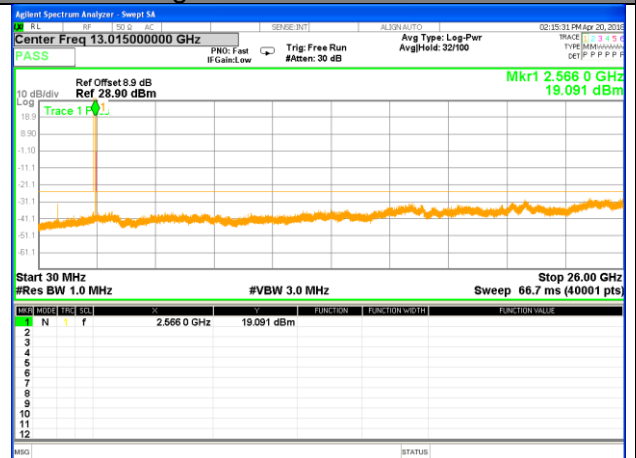

Highest Channel / 16QAM

LTE BAND 5

LTE Band 5 / 10MHz /Emission

Lowest Channel / QPSK

Lowest Channel / 16QAM

Middle Channel / QPSK

Middle Channel / 16QAM

Highest Channel / QPSK

Highest Channel / 16QAM

LTE BAND 7

LTE Band 7 / 5MHz /Emission

Lowest Channel / QPSK

Lowest Channel / 16QAM

Middle Channel / QPSK

Middle Channel / 16QAM

Highest Channel / QPSK

Highest Channel / 16QAM

LTE BAND 7

LTE Band 7 / 10MHz /Emission

Lowest Channel / QPSK

Lowest Channel / 16QAM

Middle Channel / QPSK

Middle Channel / 16QAM

Highest Channel / QPSK