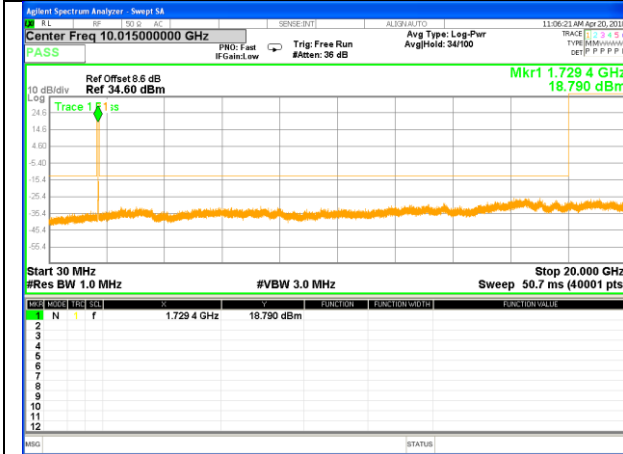

Highest Channel / 16QAM

LTE BAND 4

LTE Band 4 / 5MHz /Emission

Lowest Channel / QPSK

Lowest Channel / 16QAM

Middle Channel / QPSK

Middle Channel / 16QAM

Highest Channel / QPSK

Highest Channel / 16QAM

LTE BAND 4

LTE Band 4 / 10MHz /Emission

Lowest Channel / QPSK

Lowest Channel / 16QAM

Middle Channel / QPSK

Middle Channel / 16QAM

Highest Channel / QPSK

Highest Channel / 16QAM

LTE BAND 4

LTE Band 4 / 15MHz /Emission

Lowest Channel / QPSK

Lowest Channel / 16QAM

Middle Channel / QPSK

Middle Channel / 16QAM

Highest Channel / QPSK