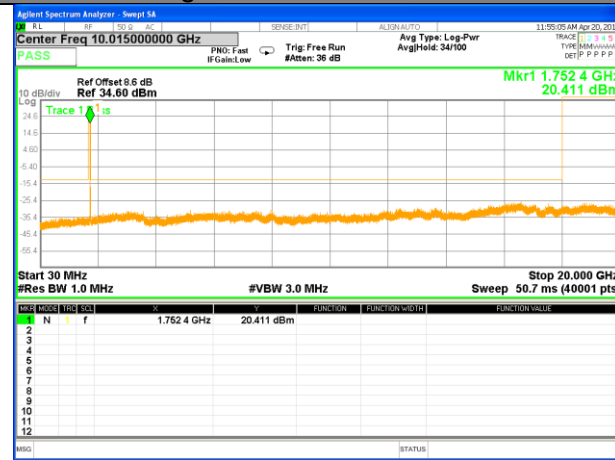

#### Highest Channel / 16QAM

LTE BAND 4

LTE Band 4 / 3MHz /Emission

Lowest Channel / QPSK

Lowest Channel / 16QAM

Middle Channel / QPSK

Middle Channel / 16QAM

Highest Channel / QPSK

Highest Channel / 16QAM

LTE BAND 4

LTE Band 4 / 5MHz /Emission

Lowest Channel / QPSK

Lowest Channel / 16QAM

Middle Channel / QPSK

Middle Channel / 16QAM

Highest Channel / QPSK

Highest Channel / 16QAM

LTE BAND 4

LTE Band 4 / 10MHz /Emission

Lowest Channel / QPSK

Lowest Channel / 16QAM

Middle Channel / QPSK

Middle Channel / 16QAM

Highest Channel / QPSK