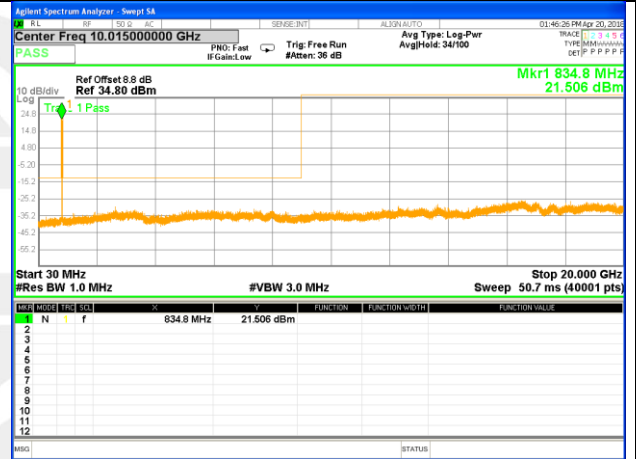

Highest Channel / 16QAM

LTE BAND 5

LTE Band 5 / 5MHz /Emission

Lowest Channel / QPSK

Lowest Channel / 16QAM

Middle Channel / QPSK

Middle Channel / 16QAM

Highest Channel / QPSK

Highest Channel / 16QAM

LTE BAND 5

LTE Band 5 / 10MHz /Emission

Lowest Channel / QPSK

Lowest Channel / 16QAM

Middle Channel / QPSK

Middle Channel / 16QAM

Highest Channel / QPSK