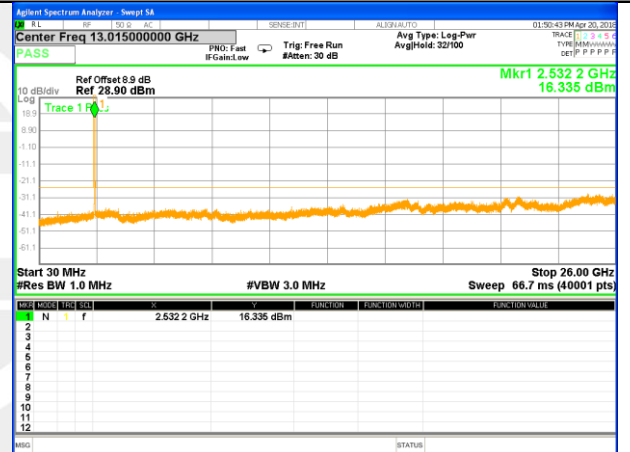

Highest Channel / 16QAM

LTE BAND 7

LTE Band 7 / 5MHz /Emission

Lowest Channel / QPSK

Lowest Channel / 16QAM

Middle Channel / QPSK

Middle Channel / 16QAM

Highest Channel / QPSK

Highest Channel / 16QAM

LTE BAND 7

LTE Band 7 / 10MHz /Emission

Lowest Channel / QPSK

Lowest Channel / 16QAM

Middle Channel / QPSK

Middle Channel / 16QAM

Highest Channel / QPSK

Highest Channel / 16QAM

LTE BAND 7

LTE Band 7 / 15MHz /Emission

Lowest Channel / QPSK

Lowest Channel / 16QAM

Middle Channel / QPSK

Middle Channel / 16QAM

Highest Channel / QPSK