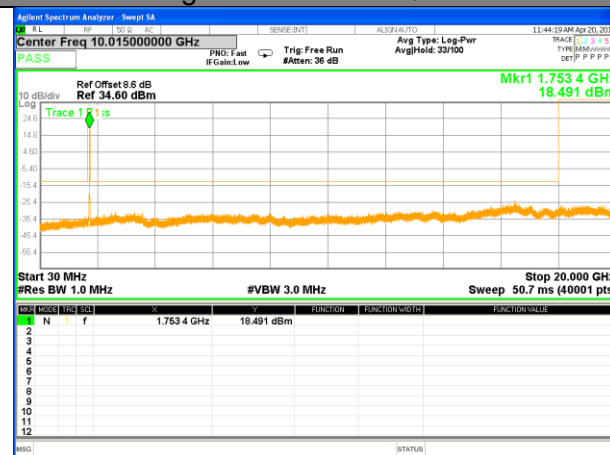

Highest Channel / 16QAM

LTE BAND 4

LTE Band 4 / 10MHz /Emission

Lowest Channel / QPSK

Lowest Channel / 16QAM

Middle Channel / QPSK

Middle Channel / 16QAM

Highest Channel / QPSK

Highest Channel / 16QAM

LTE BAND 4

LTE Band 4 / 15MHz /Emission

Lowest Channel / QPSK

Lowest Channel / 16QAM

Middle Channel / QPSK

Middle Channel / 16QAM

Highest Channel / QPSK

Highest Channel / 16QAM

LTE BAND 4

LTE Band 4 / 20MHz /Emission

Lowest Channel / QPSK

Lowest Channel / 16QAM

Middle Channel / QPSK

Middle Channel / 16QAM

Highest Channel / QPSK