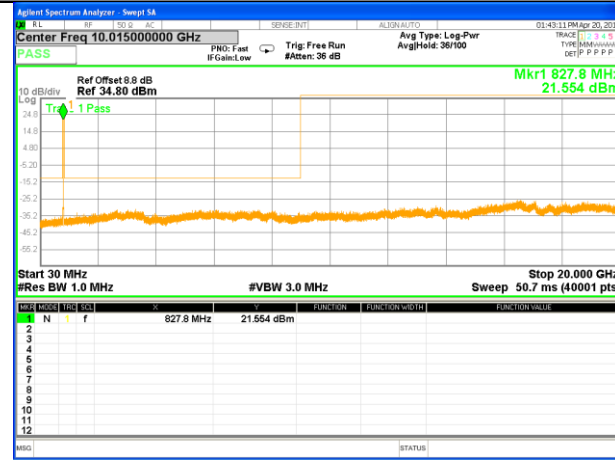

Highest Channel / 16QAM

LTE BAND 5

LTE Band 5 / 5MHz /Emission

Lowest Channel / QPSK

Lowest Channel / 16QAM

Middle Channel / QPSK

Middle Channel / 16QAM

Highest Channel / QPSK

Highest Channel / 16QAM

LTE BAND 5

LTE Band 5 / 10MHz /Emission

Lowest Channel / QPSK

Lowest Channel / 16QAM

Middle Channel / QPSK

Middle Channel / 16QAM

Highest Channel / QPSK