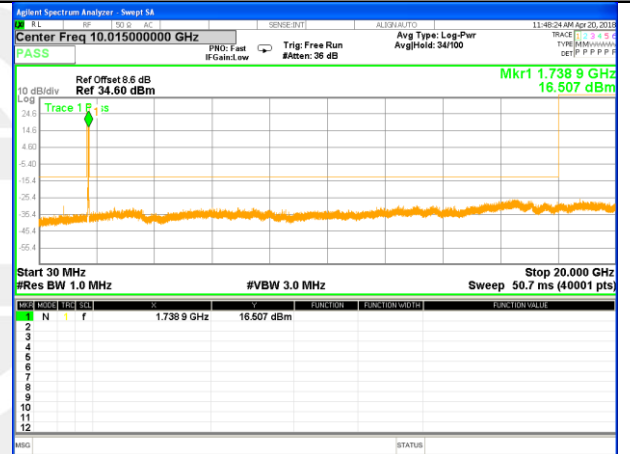

Highest Channel / 16QAM

LTE BAND 4

LTE Band 4 / 15MHz /Emission

Lowest Channel / QPSK

Lowest Channel / 16QAM

Middle Channel / QPSK

Middle Channel / 16QAM

Highest Channel / QPSK

Highest Channel / 16QAM

LTE BAND 4

LTE Band 4 / 20MHz /Emission

Lowest Channel / QPSK

Lowest Channel / 16QAM

Middle Channel / QPSK

Middle Channel / 16QAM

Highest Channel / QPSK

Highest Channel / 16QAM

LTE BAND 5

LTE Band 5 / 1.4MHz /Emission

Lowest Channel / QPSK

Lowest Channel / 16QAM

Middle Channel / QPSK

Middle Channel / 16QAM

Highest Channel / QPSK