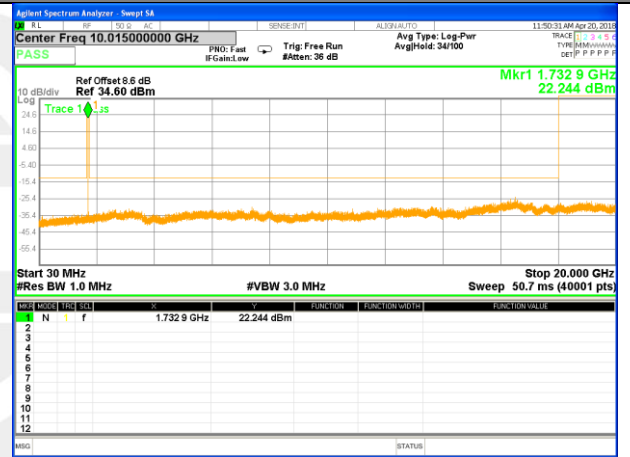

#### Highest Channel / QPSK

#### Highest Channel / 16QAM

LTE BAND 4

LTE Band 4 / 3MHz /Emission

Lowest Channel / QPSK

Lowest Channel / 16QAM

Middle Channel / QPSK

Middle Channel / 16QAM

Highest Channel / QPSK

Highest Channel / 16QAM

LTE BAND 4

LTE Band 4 / 5MHz /Emission

Lowest Channel / QPSK

Lowest Channel / 16QAM

Middle Channel / QPSK

Middle Channel / 16QAM

Highest Channel / QPSK