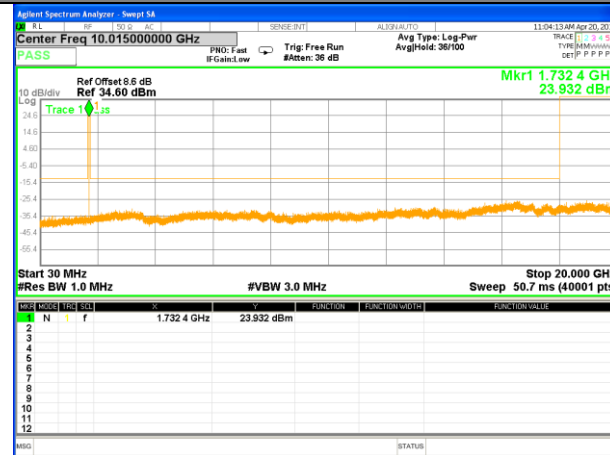

Middle Channel / QPSK