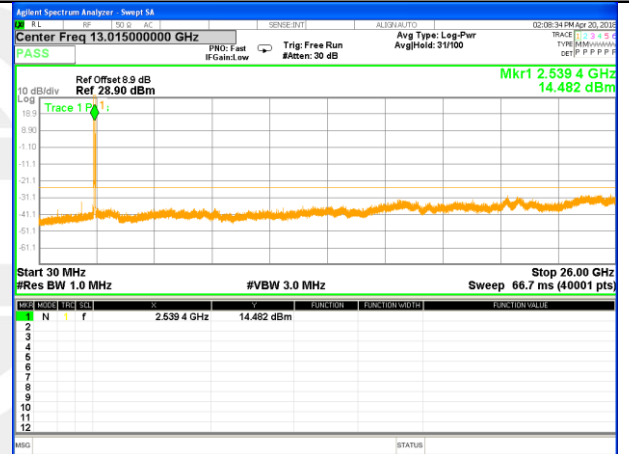

Highest Channel / 16QAM

LTE BAND 7

LTE Band 7 / 15MHz /Emission

Lowest Channel / QPSK

Lowest Channel / 16QAM

Middle Channel / QPSK

Middle Channel / 16QAM

Highest Channel / QPSK

Highest Channel / 16QAM

LTE BAND 7

LTE Band 7 / 20MHz /Emission

Lowest Channel / QPSK

Lowest Channel / 16QAM

Middle Channel / QPSK

Middle Channel / 16QAM

Highest Channel / QPSK

Highest Channel / 16QAM

LTE BAND 17

LTE Band 17 / 5MHz /Emission

Lowest Channel / QPSK

Lowest Channel / 16QAM

Middle Channel / QPSK

Middle Channel / 16QAM

Highest Channel / QPSK