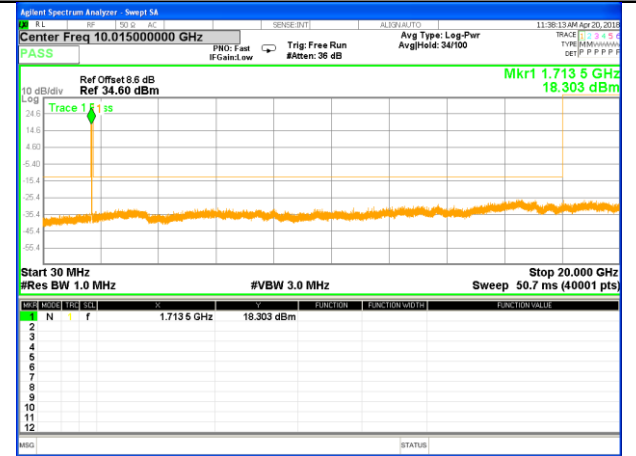

Highest Channel / 16QAM

LTE BAND 4

LTE Band 4 / 5MHz /Emission

Lowest Channel / QPSK

Lowest Channel / 16QAM

Middle Channel / QPSK

Middle Channel / 16QAM

Highest Channel / QPSK

Highest Channel / 16QAM

LTE BAND 4

LTE Band 4 / 10MHz /Emission

Lowest Channel / QPSK

Lowest Channel / 16QAM

Middle Channel / QPSK

Middle Channel / 16QAM

Highest Channel / QPSK

Highest Channel / 16QAM

LTE BAND 4

LTE Band 4 / 15MHz /Emission

Lowest Channel / QPSK

Lowest Channel / 16QAM

Middle Channel / QPSK

Middle Channel / 16QAM

Highest Channel / QPSK