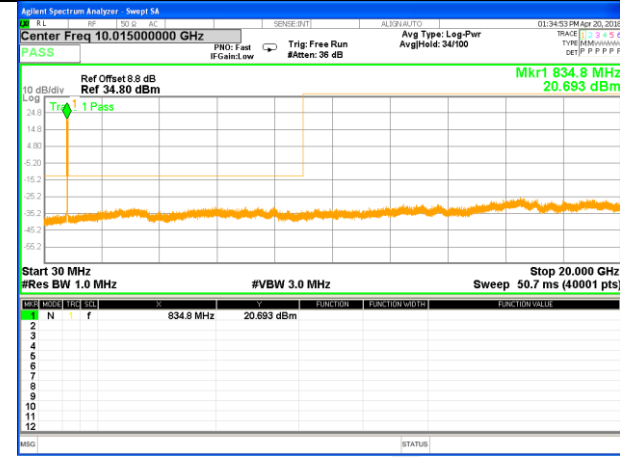

Highest Channel / 16QAM

LTE BAND 5

LTE Band 5 / 5MHz /Emission

Lowest Channel / QPSK

Lowest Channel / 16QAM

Middle Channel / QPSK

Middle Channel / 16QAM

Highest Channel / QPSK

Highest Channel / 16QAM

LTE BAND 5

LTE Band 5 / 10MHz /Emission

Lowest Channel / QPSK

Lowest Channel / 16QAM

Middle Channel / QPSK

Middle Channel / 16QAM

Highest Channel / QPSK

Highest Channel / 16QAM

LTE BAND 7

LTE Band 7 / 5MHz /Emission

Lowest Channel / QPSK

Lowest Channel / 16QAM

Middle Channel / QPSK

Middle Channel / 16QAM

Highest Channel / QPSK