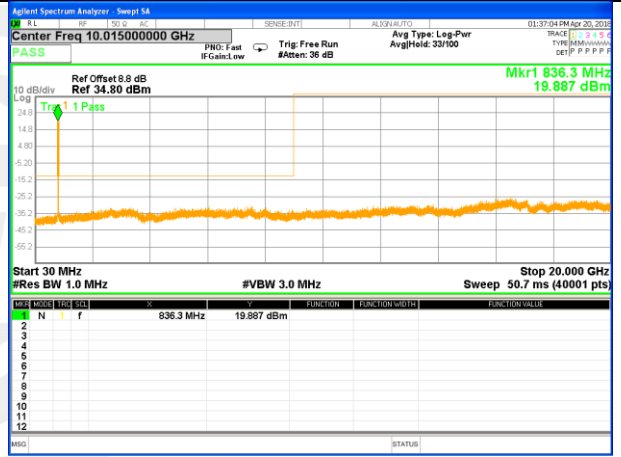

Highest Channel / 16QAM

LTE BAND 5

LTE Band 5 / 5MHz /Emission

Lowest Channel / QPSK

Lowest Channel / 16QAM

Middle Channel / QPSK

Middle Channel / 16QAM

Highest Channel / QPSK

Highest Channel / 16QAM

LTE BAND 5

LTE Band 5 / 10MHz /Emission

Lowest Channel / QPSK

Lowest Channel / 16QAM

Middle Channel / QPSK

Middle Channel / 16QAM

Highest Channel / QPSK

Highest Channel / 16QAM

LTE BAND 7

LTE Band 7 / 5MHz /Emission

Lowest Channel / QPSK

Lowest Channel / 16QAM

Middle Channel / QPSK

Middle Channel / 16QAM

Highest Channel / QPSK