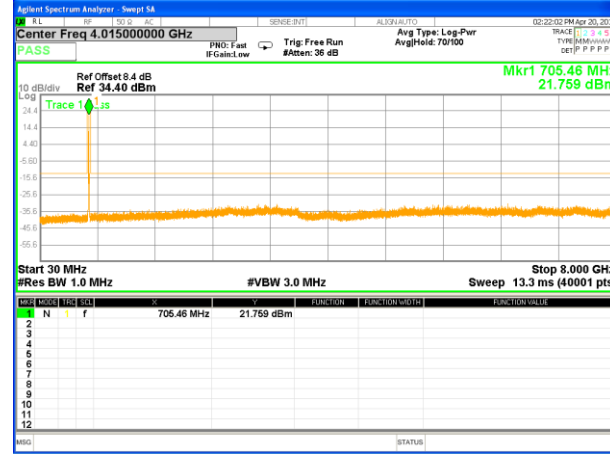

Highest Channel / 16QAM

LTE BAND 7

LTE Band 7 / 20MHz /Emission

Lowest Channel / QPSK

Lowest Channel / 16QAM

Middle Channel / QPSK

Middle Channel / 16QAM

Highest Channel / QPSK

Highest Channel / 16QAM

LTE BAND 17

LTE Band 17 / 5MHz /Emission

Lowest Channel / QPSK

Lowest Channel / 16QAM

Middle Channel / QPSK

Middle Channel / 16QAM

Highest Channel / QPSK

Highest Channel / 16QAM

LTE BAND 17

LTE Band 17 / 10MHz /Emission

Lowest Channel / QPSK

Lowest Channel / 16QAM

Middle Channel / QPSK

Middle Channel / 16QAM

Highest Channel / QPSK