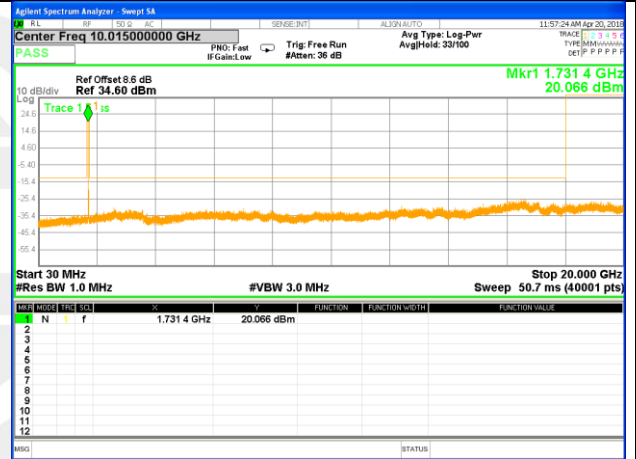

#### Highest Channel / 16QAM

LTE BAND 4

LTE Band 4 / 3MHz /Emission

Lowest Channel / QPSK

Lowest Channel / 16QAM

Middle Channel / QPSK

Middle Channel / 16QAM

Highest Channel / QPSK

Highest Channel / 16QAM

LTE BAND 4

LTE Band 4 / 5MHz /Emission

Lowest Channel / QPSK

Lowest Channel / 16QAM

Middle Channel / QPSK

Middle Channel / 16QAM

Highest Channel / QPSK

Highest Channel / 16QAM

LTE BAND 4

LTE Band 4 / 10MHz /Emission

Lowest Channel / QPSK

Lowest Channel / 16QAM

Middle Channel / QPSK

Middle Channel / 16QAM

Highest Channel / QPSK