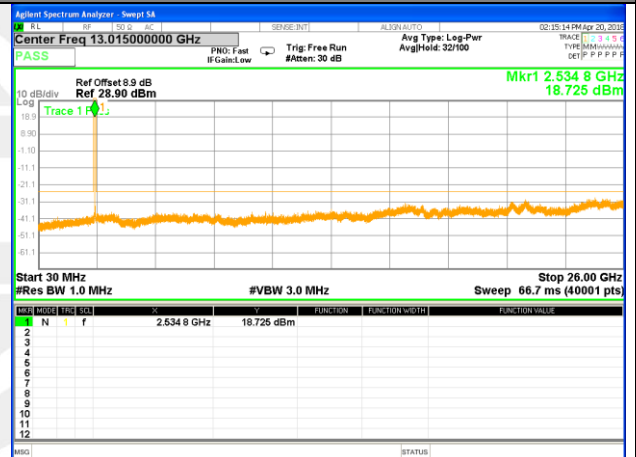

Highest Channel / 16QAM

LTE BAND 5

LTE Band 5 / 10MHz /Emission

Lowest Channel / QPSK

Lowest Channel / 16QAM

Middle Channel / QPSK

Middle Channel / 16QAM

Highest Channel / QPSK

Highest Channel / 16QAM

LTE BAND 7

LTE Band 7 / 5MHz /Emission

Lowest Channel / QPSK

Lowest Channel / 16QAM

Middle Channel / QPSK

Middle Channel / 16QAM

Highest Channel / QPSK

Highest Channel / 16QAM

LTE BAND 7

LTE Band 7 / 10MHz /Emission

Lowest Channel / QPSK

Lowest Channel / 16QAM

Middle Channel / QPSK

Middle Channel / 16QAM

Highest Channel / QPSK