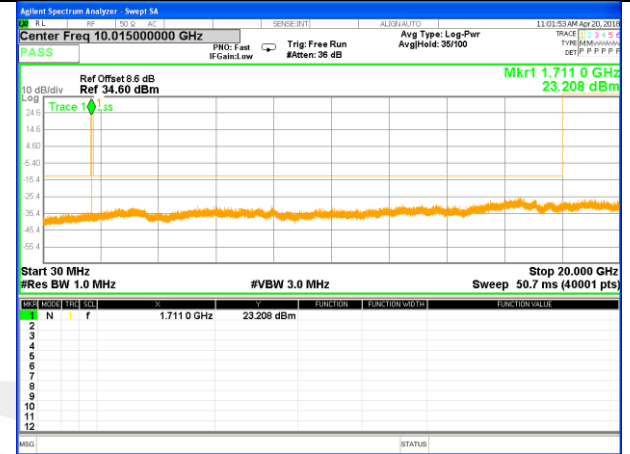

Lowest Channel / 16QAM