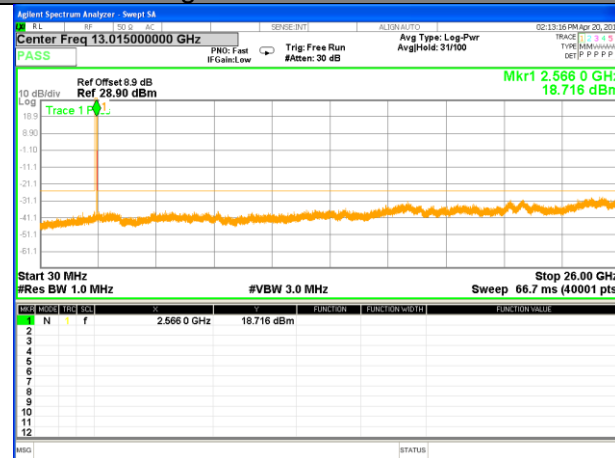

Highest Channel / 16QAM

LTE BAND 5

LTE Band 5 / 10MHz /Emission

Lowest Channel / QPSK

Lowest Channel / 16QAM

Middle Channel / QPSK

Middle Channel / 16QAM

Highest Channel / QPSK

Highest Channel / 16QAM

LTE BAND 7

LTE Band 7 / 5MHz /Emission

Lowest Channel / QPSK

Lowest Channel / 16QAM

Middle Channel / QPSK

Middle Channel / 16QAM

Highest Channel / QPSK

Highest Channel / 16QAM

LTE BAND 7

LTE Band 7 / 10MHz /Emission

Lowest Channel / QPSK

Lowest Channel / 16QAM

Middle Channel / QPSK

Middle Channel / 16QAM

Highest Channel / QPSK