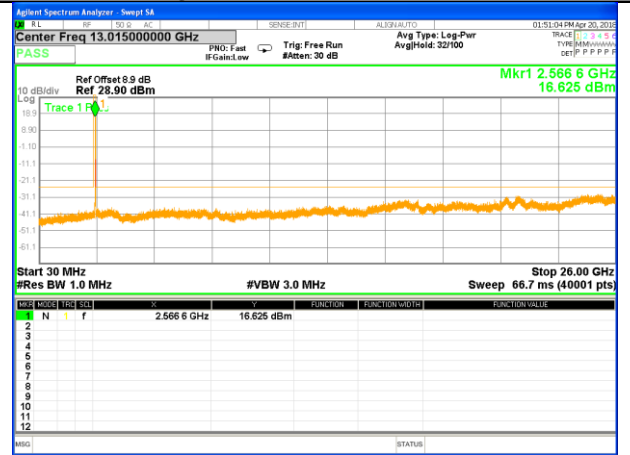

Highest Channel / 16QAM

LTE BAND 7

LTE Band 7 / 5MHz /Emission

Lowest Channel / QPSK

Lowest Channel / 16QAM

Middle Channel / QPSK

Middle Channel / 16QAM

Highest Channel / QPSK

Highest Channel / 16QAM

LTE BAND 7

LTE Band 7 / 10MHz /Emission

Lowest Channel / QPSK

Lowest Channel / 16QAM

Middle Channel / QPSK

Middle Channel / 16QAM

Highest Channel / QPSK

Highest Channel / 16QAM

LTE BAND 7

LTE Band 7 / 15MHz /Emission

Lowest Channel / QPSK

Lowest Channel / 16QAM

Middle Channel / QPSK

Middle Channel / 16QAM

Highest Channel / QPSK