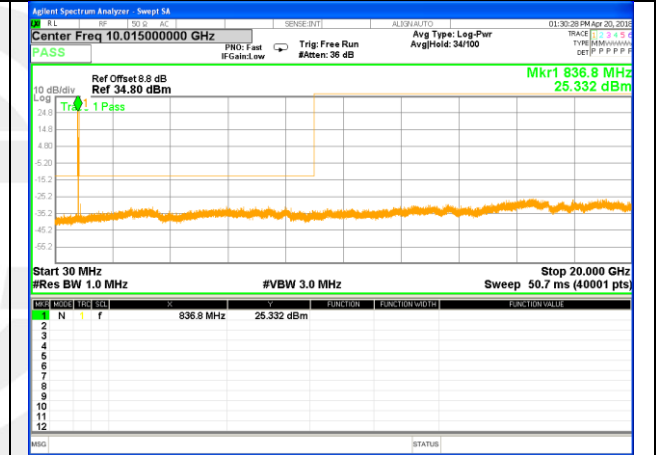

Highest Channel / 16QAM

LTE BAND 5

LTE Band 5 / 1.4MHz /Emission

Lowest Channel / QPSK

Lowest Channel / 16QAM

Middle Channel / QPSK

Middle Channel / 16QAM

Highest Channel / QPSK

Highest Channel / 16QAM

LTE BAND 5

LTE Band 5 / 3MHz /Emission

Lowest Channel / QPSK

Lowest Channel / 16QAM

Middle Channel / QPSK

Middle Channel / 16QAM

Highest Channel / QPSK