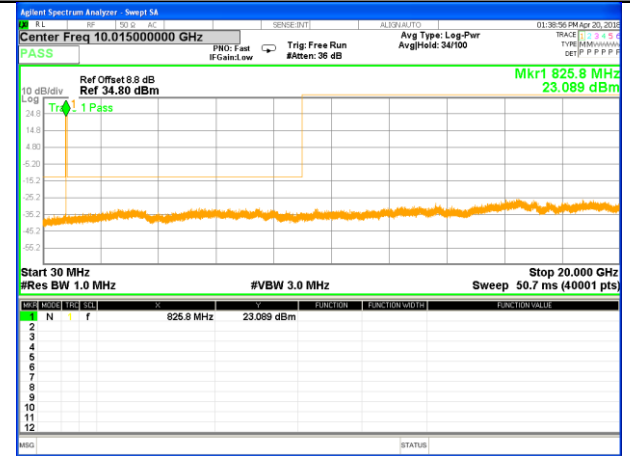

Highest Channel / 16QAM

LTE BAND 5

LTE Band 5 / 1.4MHz /Emission

Lowest Channel / QPSK

Lowest Channel / 16QAM

Middle Channel / QPSK

Middle Channel / 16QAM

Highest Channel / QPSK

Highest Channel / 16QAM

LTE BAND 5

LTE Band 5 / 3MHz /Emission

Lowest Channel / QPSK

Lowest Channel / 16QAM

Middle Channel / QPSK

Middle Channel / 16QAM

Highest Channel / QPSK

Highest Channel / 16QAM

LTE BAND 5

LTE Band 5 / 5MHz /Emission

Lowest Channel / QPSK

Lowest Channel / 16QAM

Middle Channel / QPSK

Middle Channel / 16QAM

Highest Channel / QPSK