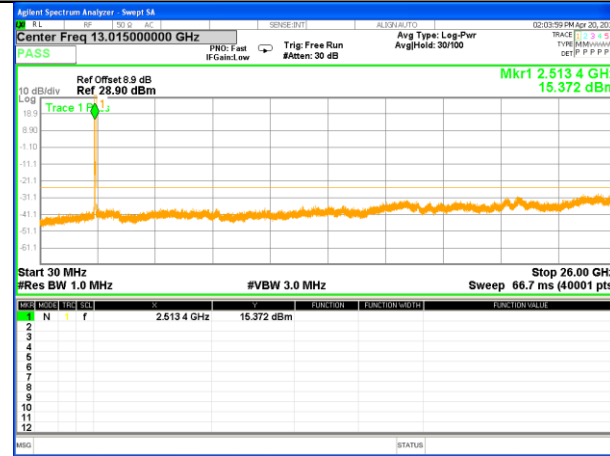

Highest Channel / 16QAM

LTE BAND 7

LTE Band 7 / 10MHz /Emission

Lowest Channel / QPSK

Lowest Channel / 16QAM

Middle Channel / QPSK

Middle Channel / 16QAM

Highest Channel / QPSK

Highest Channel / 16QAM

LTE BAND 7

LTE Band 7 / 15MHz /Emission

Lowest Channel / QPSK

Lowest Channel / 16QAM

Middle Channel / QPSK

Middle Channel / 16QAM

Highest Channel / QPSK

Highest Channel / 16QAM

LTE BAND 7

LTE Band 7 / 20MHz /Emission

Lowest Channel / QPSK

Lowest Channel / 16QAM

Middle Channel / QPSK

Middle Channel / 16QAM

Highest Channel / QPSK