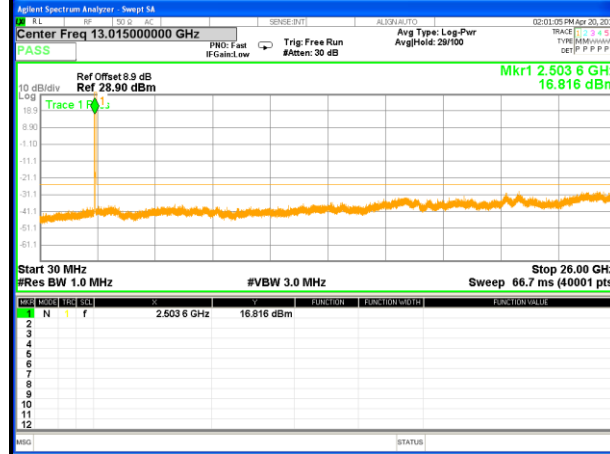

Highest Channel / 16QAM

LTE BAND 7

LTE Band 7 / 10MHz /Emission

Lowest Channel / QPSK

Lowest Channel / 16QAM

Middle Channel / QPSK

Middle Channel / 16QAM

Highest Channel / QPSK