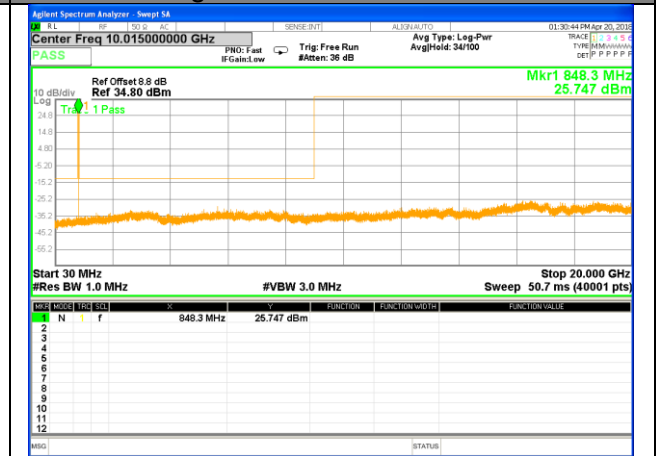

Highest Channel / 16QAM

LTE BAND 4

LTE Band 4 / 20MHz /Emission

Lowest Channel / QPSK

Lowest Channel / 16QAM

Middle Channel / QPSK

Middle Channel / 16QAM

Highest Channel / QPSK

Highest Channel / 16QAM

LTE BAND 5

LTE Band 5 / 1.4MHz /Emission

Lowest Channel / QPSK

Lowest Channel / 16QAM

Middle Channel / QPSK

Middle Channel / 16QAM

Highest Channel / QPSK

Highest Channel / 16QAM

LTE BAND 5

LTE Band 5 / 3MHz /Emission

Lowest Channel / QPSK

Lowest Channel / 16QAM

Middle Channel / QPSK

Middle Channel / 16QAM

Highest Channel / QPSK