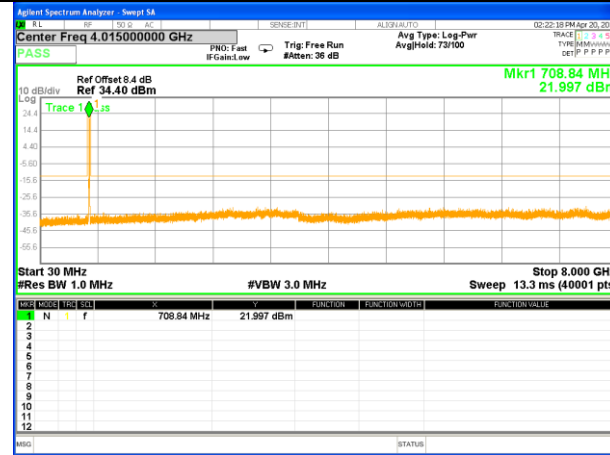

Highest Channel / 16QAM

LTE BAND 7

LTE Band 7 / 20MHz /Emission

Lowest Channel / QPSK

Lowest Channel / 16QAM

Middle Channel / QPSK

Middle Channel / 16QAM

Highest Channel / QPSK

Highest Channel / 16QAM

LTE BAND 17

LTE Band 17 / 5MHz /Emission

Lowest Channel / QPSK

Lowest Channel / 16QAM

Middle Channel / QPSK

Middle Channel / 16QAM

Highest Channel / QPSK

Highest Channel / 16QAM

LTE BAND 17

LTE Band 17 / 10MHz /Emission

Lowest Channel / QPSK

Lowest Channel / 16QAM

Middle Channel / QPSK

Middle Channel / 16QAM

Highest Channel / QPSK