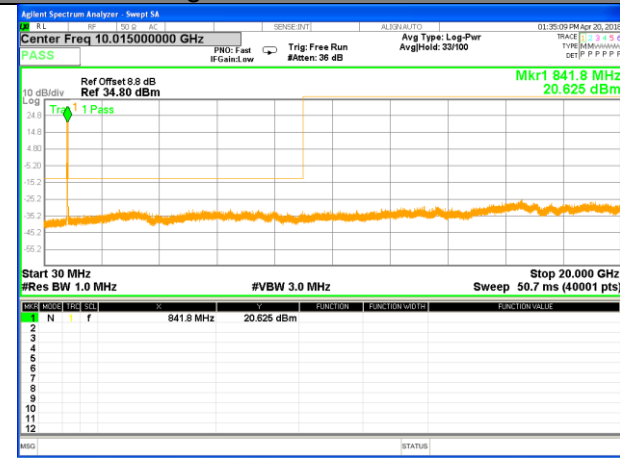

Highest Channel / 16QAM

LTE BAND 5

LTE Band 5 / 5MHz /Emission

Lowest Channel / QPSK

Lowest Channel / 16QAM

Middle Channel / QPSK

Middle Channel / 16QAM

Highest Channel / QPSK

Highest Channel / 16QAM

LTE BAND 5

LTE Band 5 / 10MHz /Emission

Lowest Channel / QPSK

Lowest Channel / 16QAM

Middle Channel / QPSK

Middle Channel / 16QAM

Highest Channel / QPSK

Highest Channel / 16QAM

LTE BAND 7

LTE Band 7 / 5MHz /Emission

Lowest Channel / QPSK

Lowest Channel / 16QAM

Middle Channel / QPSK

Middle Channel / 16QAM

Highest Channel / QPSK