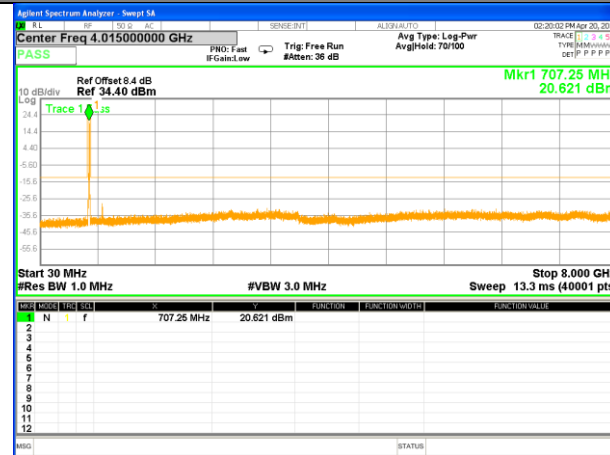

Highest Channel / 16QAM

LTE BAND 17

LTE Band 17 / 5MHz /Emission

Lowest Channel / QPSK

Lowest Channel / 16QAM

Middle Channel / QPSK

Middle Channel / 16QAM

Highest Channel / QPSK

Highest Channel / 16QAM

LTE BAND 17

LTE Band 17 / 10MHz /Emission

Lowest Channel / QPSK

Lowest Channel / 16QAM

Middle Channel / QPSK

Middle Channel / 16QAM

Highest Channel / QPSK

Highest Channel / 16QAM