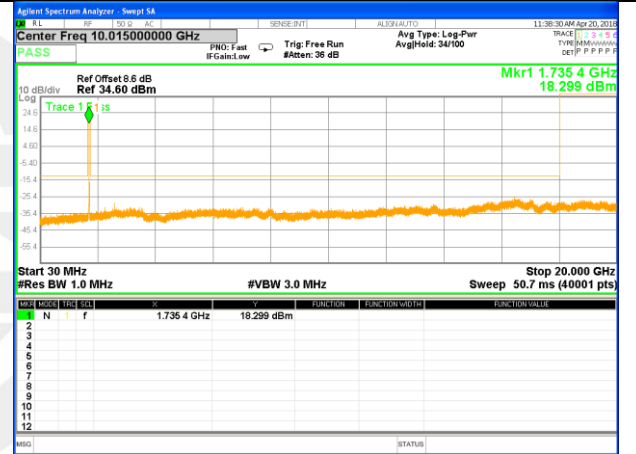

Highest Channel / 16QAM

LTE BAND 4

LTE Band 4 / 5MHz /Emission

Lowest Channel / QPSK

Lowest Channel / 16QAM

Middle Channel / QPSK

Middle Channel / 16QAM

Highest Channel / QPSK

Highest Channel / 16QAM

LTE BAND 4

LTE Band 4 / 10MHz /Emission

Lowest Channel / QPSK

Lowest Channel / 16QAM

Middle Channel / QPSK

Middle Channel / 16QAM

Highest Channel / QPSK

Highest Channel / 16QAM

LTE BAND 4

LTE Band 4 / 15MHz /Emission

Lowest Channel / QPSK

Lowest Channel / 16QAM

Middle Channel / QPSK

Middle Channel / 16QAM

Highest Channel / QPSK