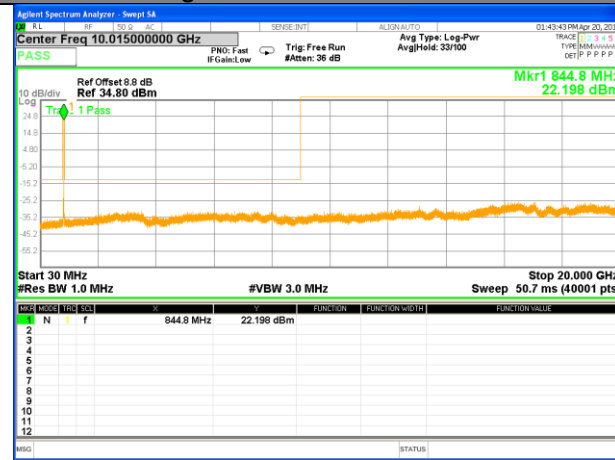

Highest Channel / 16QAM

LTE BAND 5

LTE Band 5 / 3MHz /Emission

Lowest Channel / QPSK

Lowest Channel / 16QAM

Middle Channel / QPSK

Middle Channel / 16QAM

Highest Channel / QPSK

Highest Channel / 16QAM

LTE BAND 5

LTE Band 5 / 5MHz /Emission

Lowest Channel / QPSK

Lowest Channel / 16QAM

Middle Channel / QPSK

Middle Channel / 16QAM

Highest Channel / QPSK

Highest Channel / 16QAM

LTE BAND 5

LTE Band 5 / 10MHz /Emission

Lowest Channel / QPSK

Lowest Channel / 16QAM

Middle Channel / QPSK

Middle Channel / 16QAM

Highest Channel / QPSK