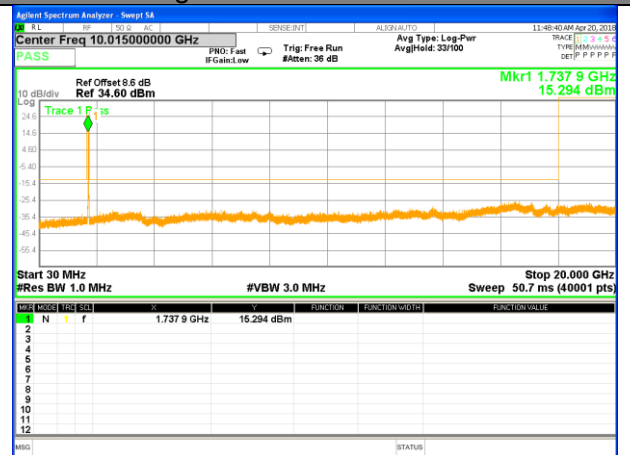

Highest Channel / 16QAM

LTE BAND 4

LTE Band 4 / 15MHz /Emission

Lowest Channel / QPSK

Lowest Channel / 16QAM

Middle Channel / QPSK

Middle Channel / 16QAM

Highest Channel / QPSK

Highest Channel / 16QAM

LTE BAND 4

LTE Band 4 / 20MHz /Emission

Lowest Channel / QPSK

Lowest Channel / 16QAM

Middle Channel / QPSK

Middle Channel / 16QAM

Highest Channel / QPSK

Highest Channel / 16QAM

LTE BAND 5

LTE Band 5 / 1.4MHz /Emission

Lowest Channel / QPSK

Lowest Channel / 16QAM

Middle Channel / QPSK

Middle Channel / 16QAM

Highest Channel / QPSK