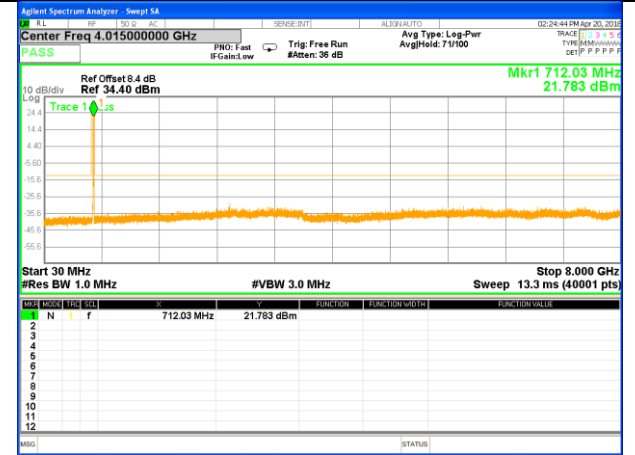

Highest Channel / 16QAM

LTE BAND 7

LTE Band 7 / 20MHz /Emission

Lowest Channel / QPSK

Lowest Channel / 16QAM

Middle Channel / QPSK

Middle Channel / 16QAM

Highest Channel / QPSK

Highest Channel / 16QAM

LTE BAND 17

LTE Band 17 / 5MHz /Emission

Lowest Channel / QPSK

Lowest Channel / 16QAM

Middle Channel / QPSK

Middle Channel / 16QAM

Highest Channel / QPSK

Highest Channel / 16QAM

LTE BAND 17

LTE Band 17 / 10MHz /Emission

Lowest Channel / QPSK

Lowest Channel / 16QAM

Middle Channel / QPSK

Middle Channel / 16QAM

Highest Channel / QPSK