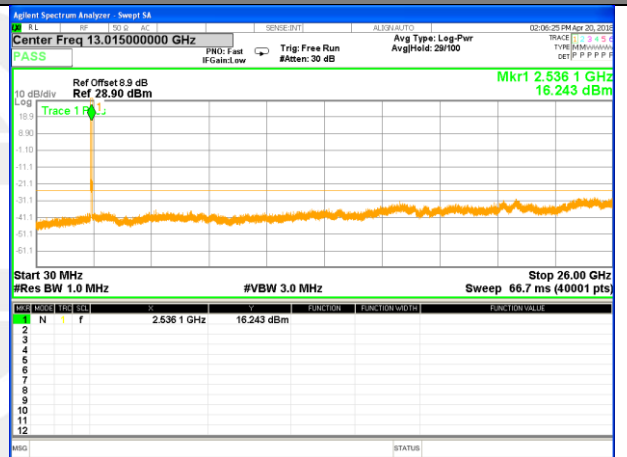

Highest Channel / 16QAM

LTE BAND 7

LTE Band 7 / 10MHz /Emission

Lowest Channel / QPSK

Lowest Channel / 16QAM

Middle Channel / QPSK

Middle Channel / 16QAM

Highest Channel / QPSK

Highest Channel / 16QAM

LTE BAND 7

LTE Band 7 / 15MHz /Emission

Lowest Channel / QPSK

Lowest Channel / 16QAM

Middle Channel / QPSK

Middle Channel / 16QAM

Highest Channel / QPSK

Highest Channel / 16QAM

LTE BAND 7

LTE Band 7 / 20MHz /Emission

Lowest Channel / QPSK

Lowest Channel / 16QAM

Middle Channel / QPSK

Middle Channel / 16QAM

Highest Channel / QPSK