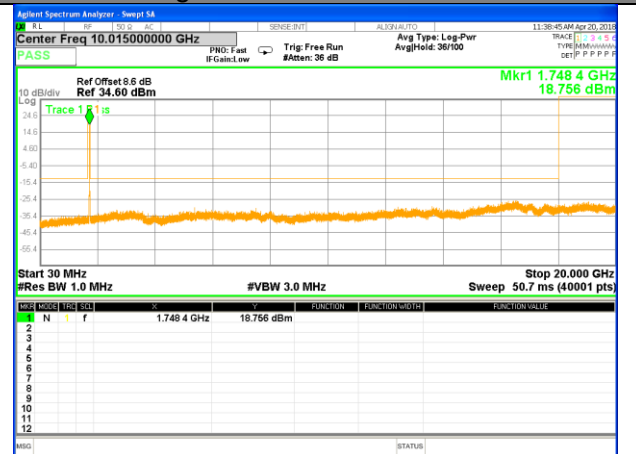

Highest Channel / 16QAM

LTE BAND 4

LTE Band 4 / 5MHz /Emission

Lowest Channel / QPSK

Lowest Channel / 16QAM

Middle Channel / QPSK

Middle Channel / 16QAM

Highest Channel / QPSK

Highest Channel / 16QAM

LTE BAND 4

LTE Band 4 / 10MHz /Emission

Lowest Channel / QPSK

Lowest Channel / 16QAM

Middle Channel / QPSK

Middle Channel / 16QAM

Highest Channel / QPSK

Highest Channel / 16QAM

LTE BAND 4

LTE Band 4 / 15MHz /Emission

Lowest Channel / QPSK

Lowest Channel / 16QAM

Middle Channel / QPSK

Middle Channel / 16QAM

Highest Channel / QPSK