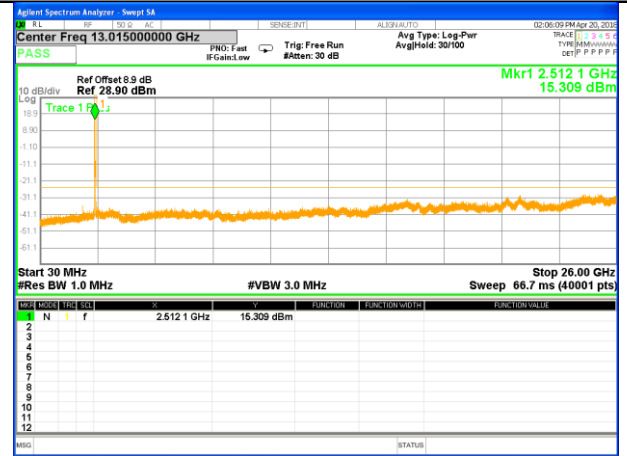

Highest Channel / 16QAM

LTE BAND 7

LTE Band 7 / 10MHz /Emission

Lowest Channel / QPSK

Lowest Channel / 16QAM

Middle Channel / QPSK

Middle Channel / 16QAM

Highest Channel / QPSK

Highest Channel / 16QAM

LTE BAND 7

LTE Band 7 / 15MHz /Emission

Lowest Channel / QPSK

Lowest Channel / 16QAM

Middle Channel / QPSK

Middle Channel / 16QAM

Highest Channel / QPSK

Highest Channel / 16QAM

LTE BAND 7

LTE Band 7 / 20MHz /Emission

Lowest Channel / QPSK

Lowest Channel / 16QAM

Middle Channel / QPSK

Middle Channel / 16QAM

Highest Channel / QPSK