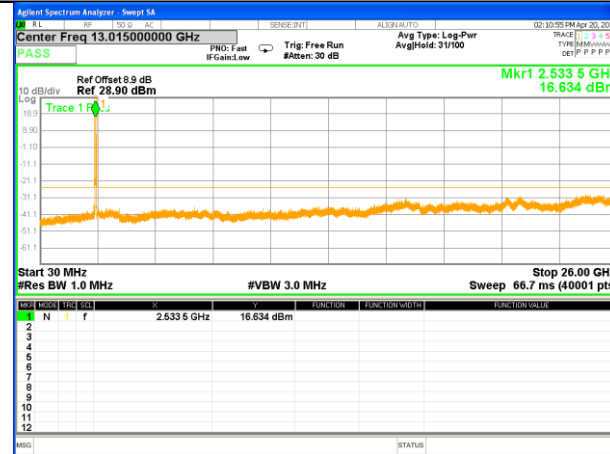

Highest Channel / 16QAM

LTE BAND 7

LTE Band 7 / 15MHz /Emission

Lowest Channel / QPSK

Lowest Channel / 16QAM

Middle Channel / QPSK

Middle Channel / 16QAM

Highest Channel / QPSK

Highest Channel / 16QAM

LTE BAND 7

LTE Band 7 / 20MHz /Emission

Lowest Channel / QPSK

Lowest Channel / 16QAM

Middle Channel / QPSK

Middle Channel / 16QAM

Highest Channel / QPSK