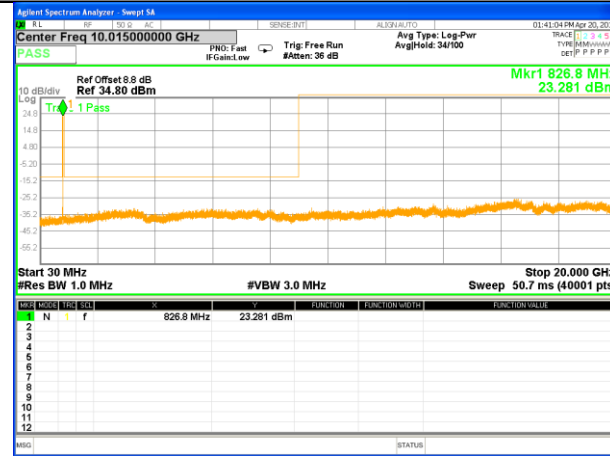

Highest Channel / 16QAM

LTE BAND 5

LTE Band 5 / 1.4MHz /Emission

Lowest Channel / QPSK

Lowest Channel / 16QAM

Middle Channel / QPSK

Middle Channel / 16QAM

Highest Channel / QPSK

Highest Channel / 16QAM

LTE BAND 5

LTE Band 5 / 3MHz /Emission

Lowest Channel / QPSK

Lowest Channel / 16QAM

Middle Channel / QPSK

Middle Channel / 16QAM

Highest Channel / QPSK

Highest Channel / 16QAM

LTE BAND 5

LTE Band 5 / 5MHz /Emission

Lowest Channel / QPSK

Lowest Channel / 16QAM

Middle Channel / QPSK

Middle Channel / 16QAM

Highest Channel / QPSK