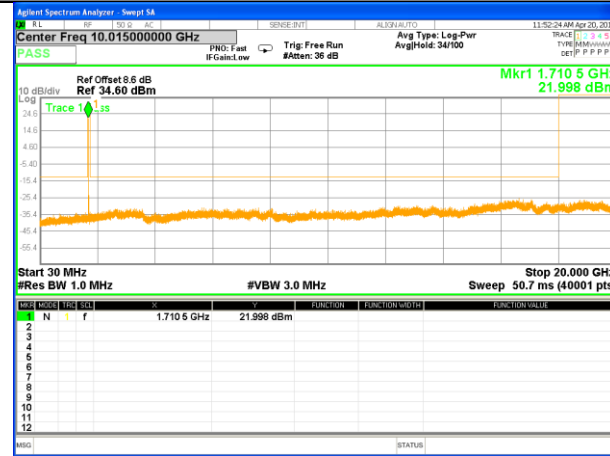

#### Highest Channel / QPSK

#### Highest Channel / 16QAM

LTE BAND 4

LTE Band 4 / 3MHz /Emission

Lowest Channel / QPSK

Lowest Channel / 16QAM

Middle Channel / QPSK

Middle Channel / 16QAM

Highest Channel / QPSK

Highest Channel / 16QAM

LTE BAND 4

LTE Band 4 / 5MHz /Emission

Lowest Channel / QPSK

Lowest Channel / 16QAM

Middle Channel / QPSK

Middle Channel / 16QAM

Highest Channel / QPSK