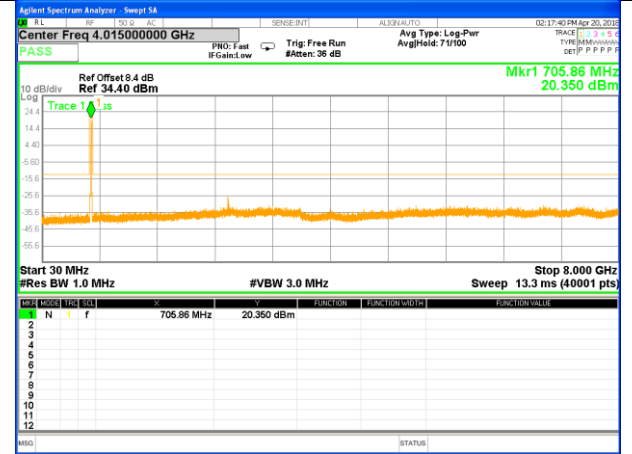

Highest Channel / 16QAM

LTE BAND 17

LTE Band 17 / 10MHz /Emission

Lowest Channel / QPSK

Lowest Channel / 16QAM

Middle Channel / QPSK

Middle Channel / 16QAM

Highest Channel / QPSK

Highest Channel / 16QAM