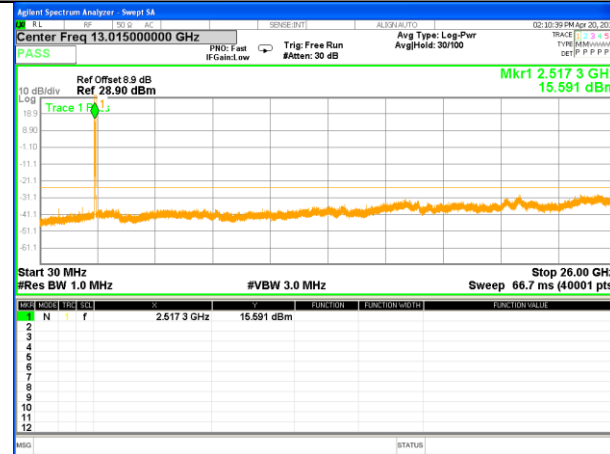

Highest Channel / 16QAM

LTE BAND 7

LTE Band 7 / 20MHz /Emission

Lowest Channel / QPSK

Lowest Channel / 16QAM

Middle Channel / QPSK

Middle Channel / 16QAM

Highest Channel / QPSK