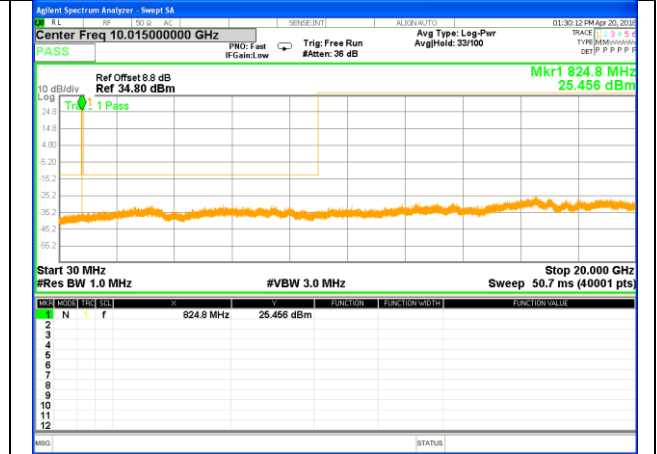

Highest Channel / 16QAM

LTE BAND 4

LTE Band 4 / 20MHz /Emission

Lowest Channel / QPSK

Lowest Channel / 16QAM

Middle Channel / QPSK

Middle Channel / 16QAM

Highest Channel / QPSK

Highest Channel / 16QAM

LTE BAND 5

LTE Band 5 / 1.4MHz /Emission

Lowest Channel / QPSK

Lowest Channel / 16QAM

Middle Channel / QPSK

Middle Channel / 16QAM

Highest Channel / QPSK

Highest Channel / 16QAM

LTE BAND 5

LTE Band 5 / 3MHz /Emission

Lowest Channel / QPSK

Lowest Channel / 16QAM

Middle Channel / QPSK

Middle Channel / 16QAM

Highest Channel / QPSK