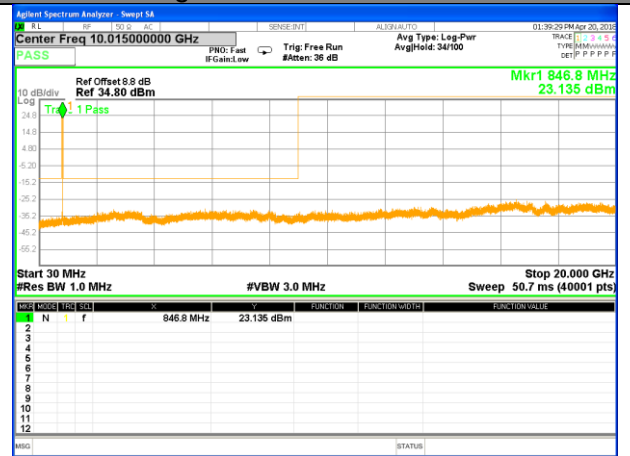

Highest Channel / 16QAM

LTE BAND 5

LTE Band 5 / 1.4MHz /Emission

Lowest Channel / QPSK

Lowest Channel / 16QAM

Middle Channel / QPSK

Middle Channel / 16QAM

Highest Channel / QPSK

Highest Channel / 16QAM

LTE BAND 5

LTE Band 5 / 3MHz /Emission

Lowest Channel / QPSK

Lowest Channel / 16QAM

Middle Channel / QPSK

Middle Channel / 16QAM

Highest Channel / QPSK

Highest Channel / 16QAM

LTE BAND 5

LTE Band 5 / 5MHz /Emission

Lowest Channel / QPSK

Lowest Channel / 16QAM

Middle Channel / QPSK

Middle Channel / 16QAM

Highest Channel / QPSK