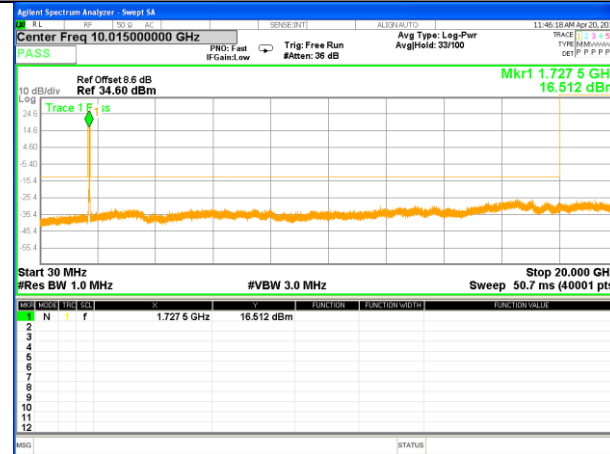

Highest Channel / 16QAM

LTE BAND 4

LTE Band 4 / 15MHz /Emission

Lowest Channel / QPSK

Lowest Channel / 16QAM

Middle Channel / QPSK

Middle Channel / 16QAM

Highest Channel / QPSK

Highest Channel / 16QAM

LTE BAND 4

LTE Band 4 / 20MHz /Emission

Lowest Channel / QPSK

Lowest Channel / 16QAM

Middle Channel / QPSK

Middle Channel / 16QAM

Highest Channel / QPSK

Highest Channel / 16QAM

LTE BAND 5

LTE Band 5 / 1.4MHz /Emission

Lowest Channel / QPSK

Lowest Channel / 16QAM

Middle Channel / QPSK

Middle Channel / 16QAM

Highest Channel / QPSK