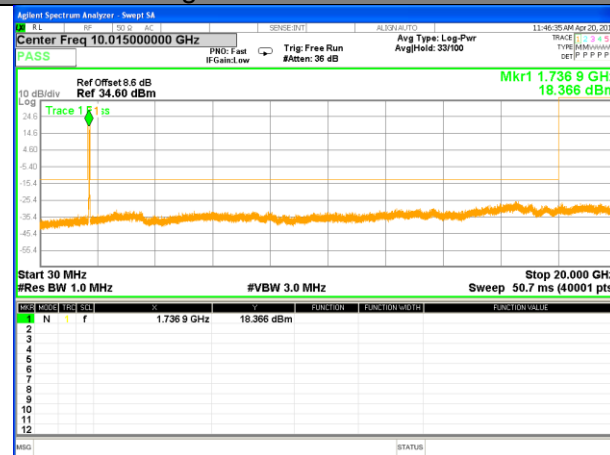

Highest Channel / 16QAM

LTE BAND 4

LTE Band 4 / 15MHz /Emission

Lowest Channel / QPSK

Lowest Channel / 16QAM

Middle Channel / QPSK

Middle Channel / 16QAM

Highest Channel / QPSK

Highest Channel / 16QAM

LTE BAND 4

LTE Band 4 / 20MHz /Emission

Lowest Channel / QPSK

Lowest Channel / 16QAM

Middle Channel / QPSK

Middle Channel / 16QAM

Highest Channel / QPSK

Highest Channel / 16QAM

LTE BAND 5

LTE Band 5 / 1.4MHz /Emission

Lowest Channel / QPSK

Lowest Channel / 16QAM

Middle Channel / QPSK

Middle Channel / 16QAM

Highest Channel / QPSK