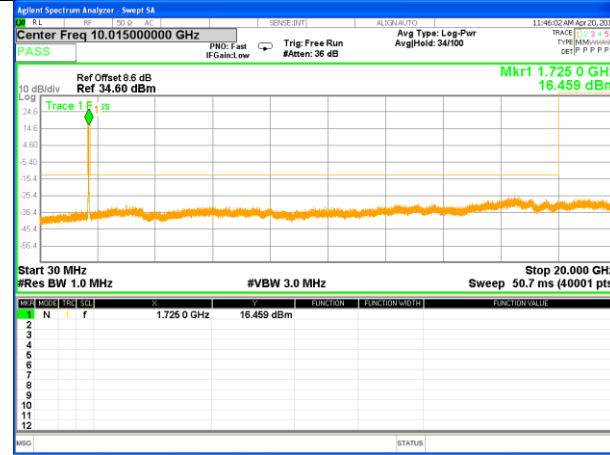

Highest Channel / 16QAM

LTE BAND 4

LTE Band 4 / 15MHz /Emission

Lowest Channel / QPSK

Lowest Channel / 16QAM

Middle Channel / QPSK

Middle Channel / 16QAM

Highest Channel / QPSK

Highest Channel / 16QAM

LTE BAND 4

LTE Band 4 / 20MHz /Emission

Lowest Channel / QPSK

Lowest Channel / 16QAM

Middle Channel / QPSK

Middle Channel / 16QAM

Highest Channel / QPSK

Highest Channel / 16QAM

LTE BAND 5

LTE Band 5 / 1.4MHz /Emission

Lowest Channel / QPSK

Lowest Channel / 16QAM

Middle Channel / QPSK

Middle Channel / 16QAM

Highest Channel / QPSK