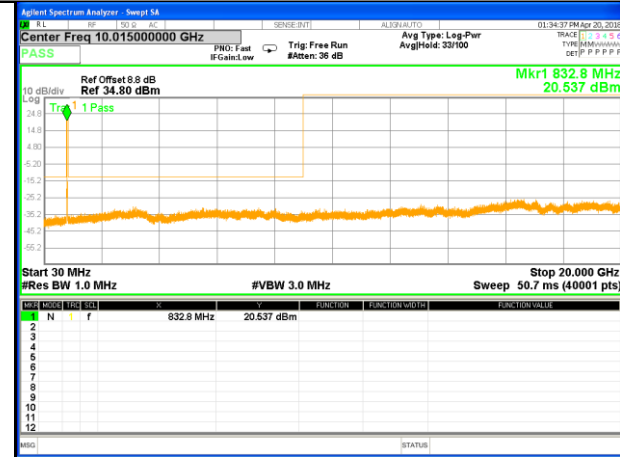

Highest Channel / 16QAM

LTE BAND 5

LTE Band 5 / 5MHz /Emission

Lowest Channel / QPSK

Lowest Channel / 16QAM

Middle Channel / QPSK

Middle Channel / 16QAM

Highest Channel / QPSK

Highest Channel / 16QAM

LTE BAND 5

LTE Band 5 / 10MHz /Emission

Lowest Channel / QPSK

Lowest Channel / 16QAM

Middle Channel / QPSK

Middle Channel / 16QAM

Highest Channel / QPSK

Highest Channel / 16QAM

LTE BAND 7

LTE Band 7 / 5MHz /Emission

Lowest Channel / QPSK

Lowest Channel / 16QAM

Middle Channel / QPSK

Middle Channel / 16QAM

Highest Channel / QPSK