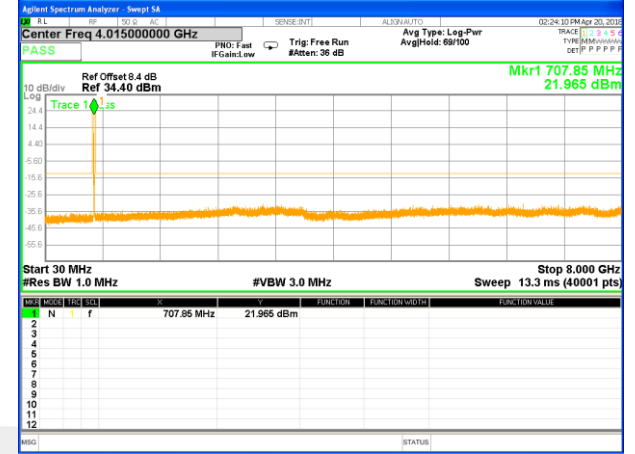

Highest Channel / 16QAM

LTE BAND 7

LTE Band 7 / 20MHz /Emission

Lowest Channel / QPSK

Lowest Channel / 16QAM

Middle Channel / QPSK

Middle Channel / 16QAM

Highest Channel / QPSK

Highest Channel / 16QAM

LTE BAND 17

LTE Band 17 / 5MHz /Emission

Lowest Channel / QPSK

Lowest Channel / 16QAM

Middle Channel / QPSK

Middle Channel / 16QAM

Highest Channel / QPSK

Highest Channel / 16QAM

LTE BAND 17

LTE Band 17 / 10MHz /Emission

Lowest Channel / QPSK

Lowest Channel / 16QAM

Middle Channel / QPSK

Middle Channel / 16QAM

Highest Channel / QPSK