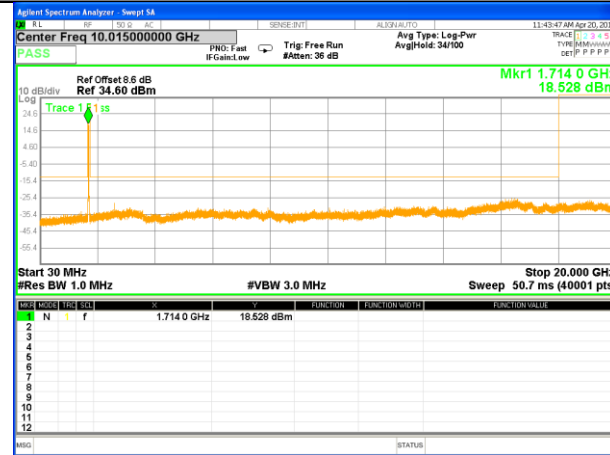

Highest Channel / 16QAM

LTE BAND 4

LTE Band 4 / 5MHz /Emission

Lowest Channel / QPSK

Lowest Channel / 16QAM

Middle Channel / QPSK

Middle Channel / 16QAM

Highest Channel / QPSK

Highest Channel / 16QAM

LTE BAND 4

LTE Band 4 / 10MHz /Emission

Lowest Channel / QPSK

Lowest Channel / 16QAM

Middle Channel / QPSK

Middle Channel / 16QAM

Highest Channel / QPSK

Highest Channel / 16QAM

LTE BAND 4

LTE Band 4 / 15MHz /Emission

Lowest Channel / QPSK

Lowest Channel / 16QAM

Middle Channel / QPSK

Middle Channel / 16QAM

Highest Channel / QPSK