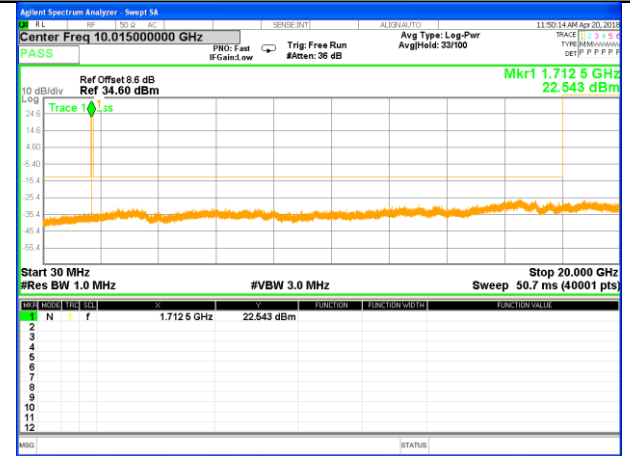

#### Highest Channel / QPSK

#### Highest Channel / 16QAM

LTE BAND 4

LTE Band 4 / 3MHz /Emission

Lowest Channel / QPSK

Lowest Channel / 16QAM

Middle Channel / QPSK

Middle Channel / 16QAM

Highest Channel / QPSK

Highest Channel / 16QAM

LTE BAND 4

LTE Band 4 / 5MHz /Emission

Lowest Channel / QPSK

Lowest Channel / 16QAM

Middle Channel / QPSK

Middle Channel / 16QAM

Highest Channel / QPSK