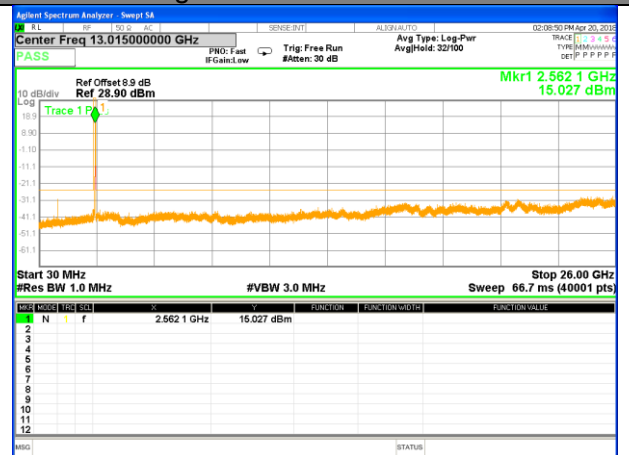

Highest Channel / 16QAM

LTE BAND 7

LTE Band 7 / 15MHz /Emission

Lowest Channel / QPSK

Lowest Channel / 16QAM

Middle Channel / QPSK

Middle Channel / 16QAM

Highest Channel / QPSK

Highest Channel / 16QAM

LTE BAND 7

LTE Band 7 / 20MHz /Emission

Lowest Channel / QPSK

Lowest Channel / 16QAM

Middle Channel / QPSK

Middle Channel / 16QAM

Highest Channel / QPSK

Highest Channel / 16QAM

LTE BAND 17

LTE Band 17 / 5MHz /Emission

Lowest Channel / QPSK

Lowest Channel / 16QAM

Middle Channel / QPSK

Middle Channel / 16QAM

Highest Channel / QPSK