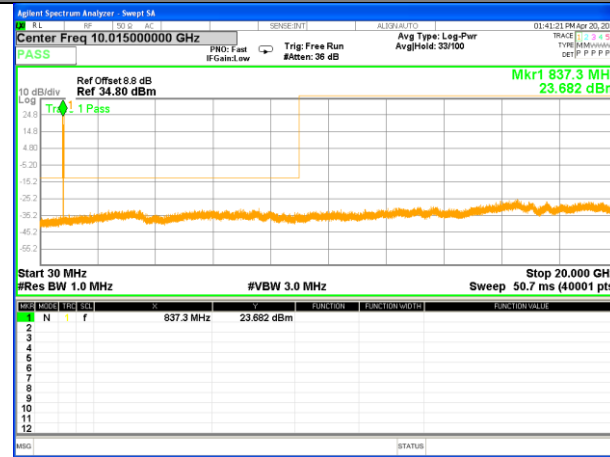

Highest Channel / 16QAM

LTE BAND 5

LTE Band 5 / 1.4MHz /Emission

Lowest Channel / QPSK

Lowest Channel / 16QAM

Middle Channel / QPSK

Middle Channel / 16QAM

Highest Channel / QPSK

Highest Channel / 16QAM

LTE BAND 5

LTE Band 5 / 3MHz /Emission

Lowest Channel / QPSK

Lowest Channel / 16QAM

Middle Channel / QPSK

Middle Channel / 16QAM

Highest Channel / QPSK

Highest Channel / 16QAM

LTE BAND 5

LTE Band 5 / 5MHz /Emission

Lowest Channel / QPSK

Lowest Channel / 16QAM

Middle Channel / QPSK

Middle Channel / 16QAM

Highest Channel / QPSK