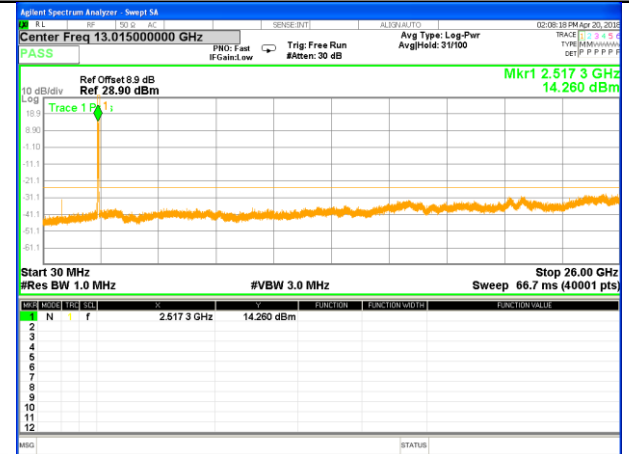

Highest Channel / 16QAM

LTE BAND 7

LTE Band 7 / 15MHz /Emission

Lowest Channel / QPSK

Lowest Channel / 16QAM

Middle Channel / QPSK

Middle Channel / 16QAM

Highest Channel / QPSK

Highest Channel / 16QAM

LTE BAND 7

LTE Band 7 / 20MHz /Emission

Lowest Channel / QPSK

Lowest Channel / 16QAM

Middle Channel / QPSK

Middle Channel / 16QAM

Highest Channel / QPSK