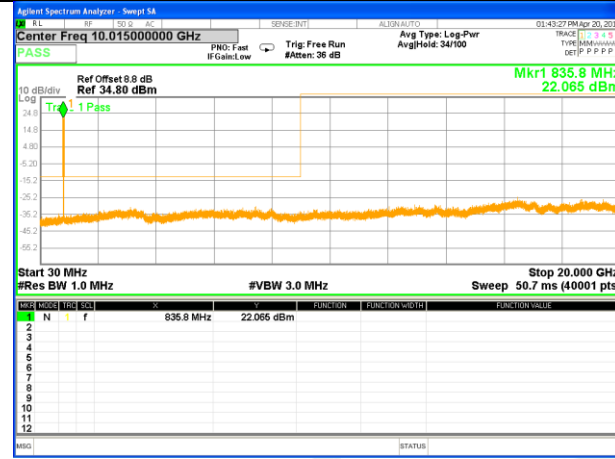

Highest Channel / 16QAM

LTE BAND 5

LTE Band 5 / 5MHz /Emission

Lowest Channel / QPSK

Lowest Channel / 16QAM

Middle Channel / QPSK

Middle Channel / 16QAM

Highest Channel / QPSK

Highest Channel / 16QAM

LTE BAND 5

LTE Band 5 / 10MHz /Emission

Lowest Channel / QPSK

Lowest Channel / 16QAM

Middle Channel / QPSK

Middle Channel / 16QAM

Highest Channel / QPSK