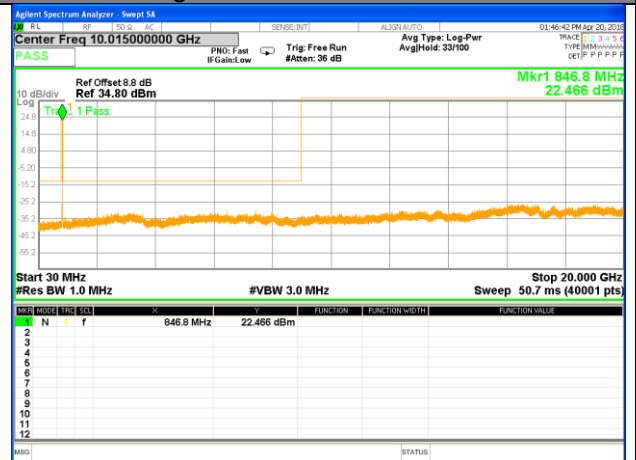

Highest Channel / 16QAM

LTE BAND 5

LTE Band 5 / 5MHz /Emission

Lowest Channel / QPSK

Lowest Channel / 16QAM

Middle Channel / QPSK

Middle Channel / 16QAM

Highest Channel / QPSK

Highest Channel / 16QAM

LTE BAND 5

LTE Band 5 / 10MHz /Emission

Lowest Channel / QPSK

Lowest Channel / 16QAM

Middle Channel / QPSK

Middle Channel / 16QAM

Highest Channel / QPSK