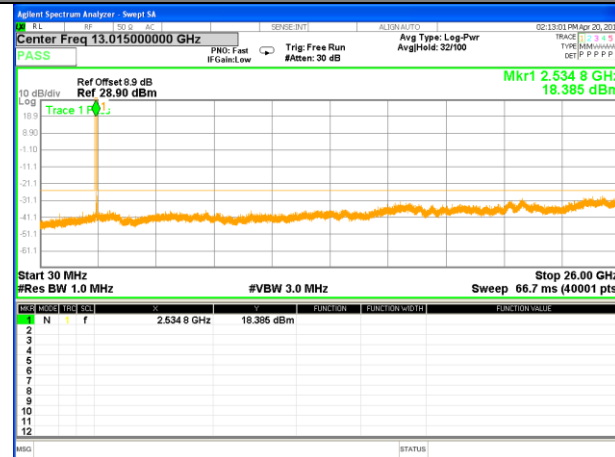

Highest Channel / 16QAM

LTE BAND 5

LTE Band 5 / 10MHz /Emission

Lowest Channel / QPSK

Lowest Channel / 16QAM

Middle Channel / QPSK

Middle Channel / 16QAM

Highest Channel / QPSK

Highest Channel / 16QAM

LTE BAND 7

LTE Band 7 / 5MHz /Emission

Lowest Channel / QPSK

Lowest Channel / 16QAM

Middle Channel / QPSK

Middle Channel / 16QAM

Highest Channel / QPSK

Highest Channel / 16QAM

LTE BAND 7

LTE Band 7 / 10MHz /Emission

Lowest Channel / QPSK

Lowest Channel / 16QAM

Middle Channel / QPSK

Middle Channel / 16QAM

Highest Channel / QPSK