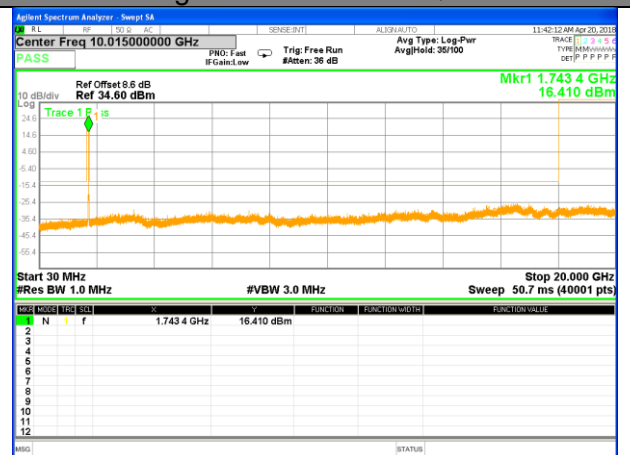

Highest Channel / 16QAM

LTE BAND 4

LTE Band 4 / 10MHz /Emission

Lowest Channel / QPSK

Lowest Channel / 16QAM

Middle Channel / QPSK

Middle Channel / 16QAM

Highest Channel / QPSK

Highest Channel / 16QAM

LTE BAND 4

LTE Band 4 / 15MHz /Emission

Lowest Channel / QPSK

Lowest Channel / 16QAM

Middle Channel / QPSK

Middle Channel / 16QAM

Highest Channel / QPSK

Highest Channel / 16QAM

LTE BAND 4

LTE Band 4 / 20MHz /Emission

Lowest Channel / QPSK

Lowest Channel / 16QAM

Middle Channel / QPSK

Middle Channel / 16QAM

Highest Channel / QPSK