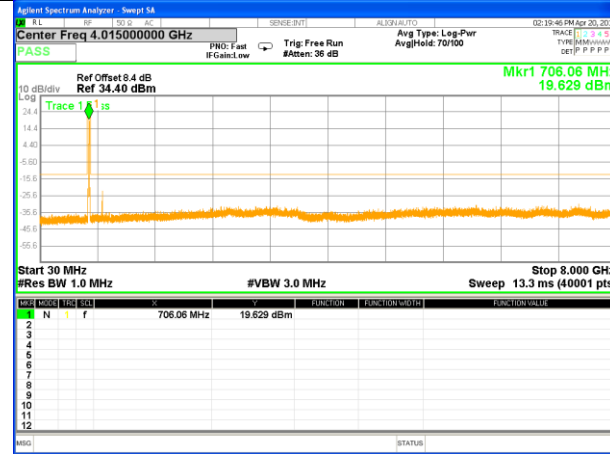

Highest Channel / 16QAM

LTE BAND 7

LTE Band 7 / 20MHz /Emission

Lowest Channel / QPSK

Lowest Channel / 16QAM

Middle Channel / QPSK

Middle Channel / 16QAM

Highest Channel / QPSK

Highest Channel / 16QAM

LTE BAND 17

LTE Band 17 / 5MHz /Emission

Lowest Channel / QPSK

Lowest Channel / 16QAM

Middle Channel / QPSK

Middle Channel / 16QAM

Highest Channel / QPSK

Highest Channel / 16QAM

LTE BAND 17

LTE Band 17 / 10MHz /Emission

Lowest Channel / QPSK

Lowest Channel / 16QAM

Middle Channel / QPSK

Middle Channel / 16QAM

Highest Channel / QPSK