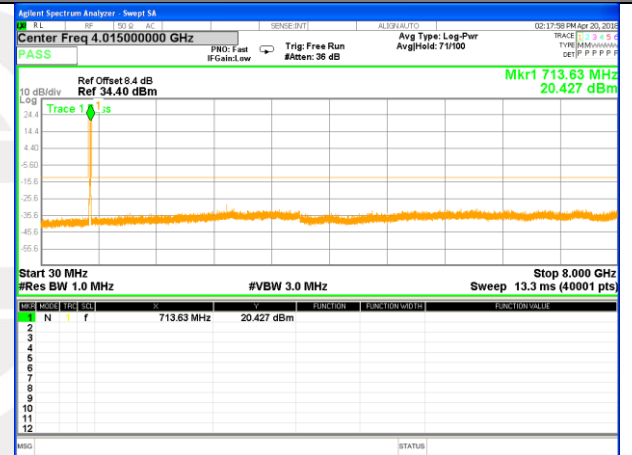

Highest Channel / 16QAM

LTE BAND 17

LTE Band 17 / 10MHz /Emission

Lowest Channel / QPSK

Lowest Channel / 16QAM

Middle Channel / QPSK

Middle Channel / 16QAM

Highest Channel / QPSK

Highest Channel / 16QAM