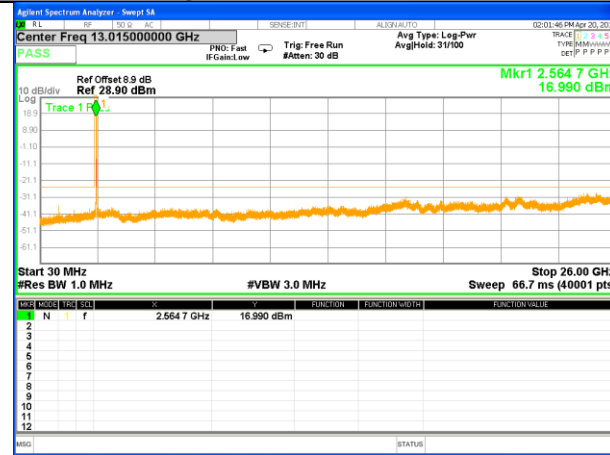

Highest Channel / 16QAM

LTE BAND 7

LTE Band 7 / 5MHz /Emission

Lowest Channel / QPSK

Lowest Channel / 16QAM

Middle Channel / QPSK

Middle Channel / 16QAM

Highest Channel / QPSK

Highest Channel / 16QAM

LTE BAND 7

LTE Band 7 / 10MHz /Emission

Lowest Channel / QPSK

Lowest Channel / 16QAM

Middle Channel / QPSK

Middle Channel / 16QAM

Highest Channel / QPSK

Highest Channel / 16QAM

LTE BAND 7

LTE Band 7 / 15MHz /Emission

Lowest Channel / QPSK

Lowest Channel / 16QAM

Middle Channel / QPSK

Middle Channel / 16QAM

Highest Channel / QPSK