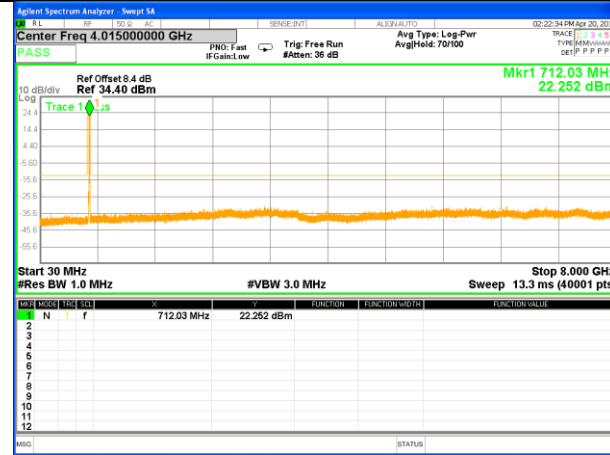

Highest Channel / 16QAM

LTE BAND 7

LTE Band 7 / 20MHz /Emission

Lowest Channel / QPSK

Lowest Channel / 16QAM

Middle Channel / QPSK

Middle Channel / 16QAM

Highest Channel / QPSK

Highest Channel / 16QAM

LTE BAND 17

LTE Band 17 / 5MHz /Emission

Lowest Channel / QPSK

Lowest Channel / 16QAM

Middle Channel / QPSK

Middle Channel / 16QAM

Highest Channel / QPSK

Highest Channel / 16QAM

LTE BAND 17

LTE Band 17 / 10MHz /Emission

Lowest Channel / QPSK

Lowest Channel / 16QAM

Middle Channel / QPSK

Middle Channel / 16QAM

Highest Channel / QPSK