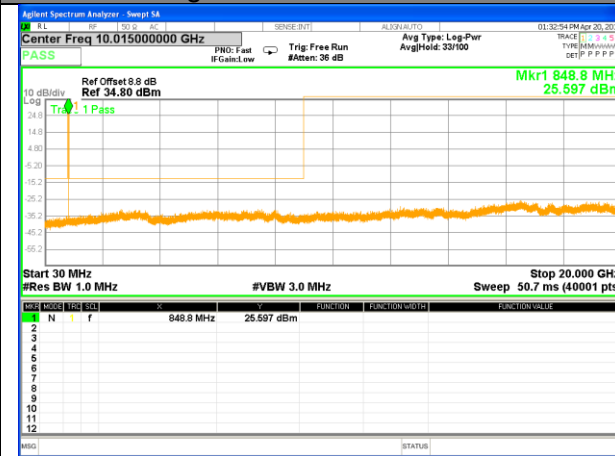

Highest Channel / 16QAM

LTE BAND 5

LTE Band 5 / 1.4MHz /Emission

Lowest Channel / QPSK

Lowest Channel / 16QAM

Middle Channel / QPSK

Middle Channel / 16QAM

Highest Channel / QPSK

Highest Channel / 16QAM

LTE BAND 5

LTE Band 5 / 3MHz /Emission

Lowest Channel / QPSK

Lowest Channel / 16QAM

Middle Channel / QPSK

Middle Channel / 16QAM

Highest Channel / QPSK