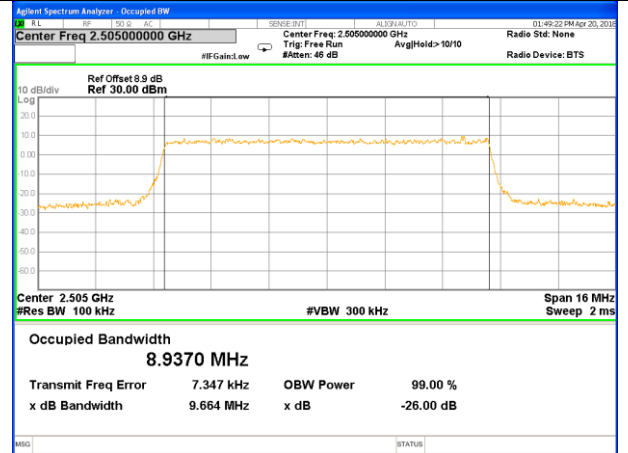

Highest Channel / 10MHz / 16QAM

LTE band 7

LTE band 7 (99% and -26 Bandwidth)

Lowest Channel / 5MHz / QPSK

Lowest Channel / 5MHz / 16QAM

Middle Channel / 5MHz / QPSK

Middle Channel / 5MHz / 16QAM

Highest Channel / 5MHz / QPSK

Highest Channel / 5MHz / 16QAM

LTE band 7

LTE band 7 (99% and -26 Bandwidth)

Lowest Channel / 10MHz / QPSK

Lowest Channel / 10MHz / 16QAM

Middle Channel / 10MHz / QPSK

Middle Channel / 10MHz / 16QAM

Highest Channel / 10MHz / QPSK

Highest Channel / 10MHz / 16QAM

LTE band 7

LTE band 7 (99% and -26 Bandwidth)

Lowest Channel / 15MHz / QPSK

Lowest Channel / 15MHz / 16QAM

Middle Channel / 15MHz / QPSK

Middle Channel / 15MHz / 16QAM

Highest Channel / 15MHz / QPSK