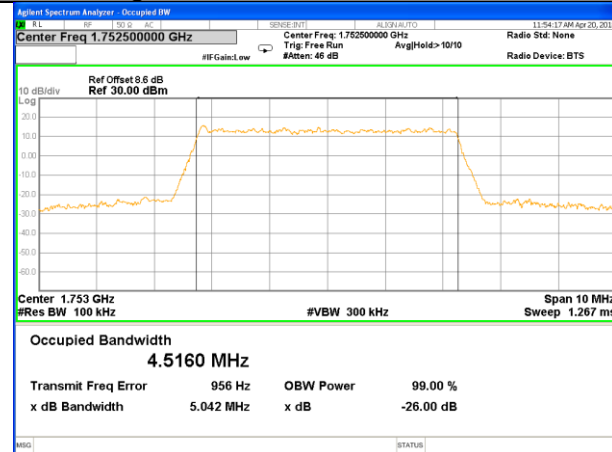

Highest Channel / 3MHz / 16QAM

LTE band 4

LTE band 4 (99% and -26 Bandwidth)

Lowest Channel / 5MHz / QPSK

Lowest Channel / 5MHz / 16QAM

Middle Channel / 5MHz / QPSK

Middle Channel / 5MHz / 16QAM

Highest Channel / 5MHz / QPSK

Highest Channel / 5MHz / 16QAM

LTE band 4

LTE band 4 (99% and -26 Bandwidth)

Lowest Channel / 10MHz / QPSK

Lowest Channel / 10MHz / 16QAM

Middle Channel / 10MHz / QPSK

Middle Channel / 10MHz / 16QAM

Highest Channel / 10MHz / QPSK