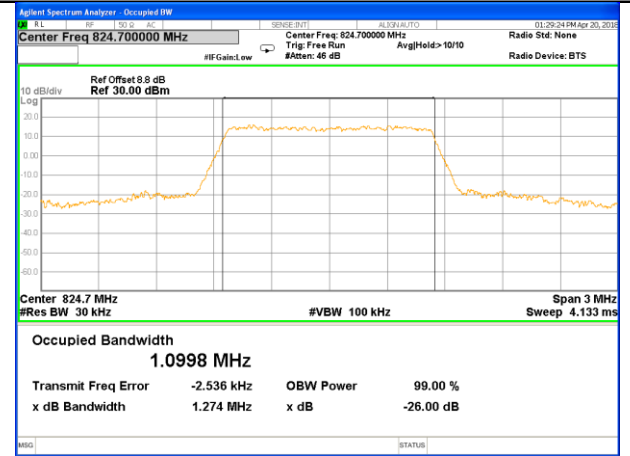

Highest Channel / 15MHz / 16QAM

LTE band 4

LTE band 4 (99% and -26 Bandwidth)

Lowest Channel / 20MHz / QPSK

Lowest Channel / 20MHz / 16QAM

Middle Channel / 20MHz / QPSK

Middle Channel / 20MHz / 16QAM

Highest Channel / 20MHz / QPSK

Highest Channel / 20MHz / 16QAM

LTE band 5

LTE band 5 (99% and -26 Bandwidth)

Lowest Channel / 1.4MHz / QPSK

Lowest Channel / 1.4MHz / 16QAM

Middle Channel / 1.4MHz / QPSK

Middle Channel / 1.4MHz / 16QAM

Highest Channel / 1.4MHz / QPSK

Highest Channel / 1.4MHz / 16QAM

LTE band 5

LTE band 5 (99% and -26 Bandwidth)

Lowest Channel / 3MHz / QPSK

Lowest Channel / 3MHz / 16QAM

Middle Channel / 3MHz / QPSK

Middle Channel / 3MHz / 16QAM

Highest Channel / 3MHz / QPSK