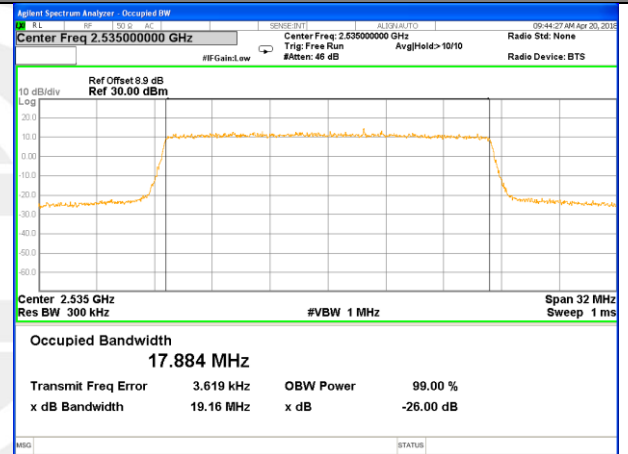

Highest Channel / 10MHz / 16QAM

LTE band 7

LTE band 7 (99% and -26 Bandwidth)

Lowest Channel / 15MHz / QPSK

Lowest Channel / 15MHz / 16QAM

Middle Channel / 15MHz / QPSK

Middle Channel / 15MHz / 16QAM

Highest Channel / 15MHz / QPSK

Highest Channel / 15MHz / 16QAM

LTE band 7

LTE band 7 (99% and -26 Bandwidth)

Lowest Channel / 20MHz / QPSK

Lowest Channel / 20MHz / 16QAM

Middle Channel / 20MHz / QPSK

Middle Channel / 20MHz / 16QAM

Highest Channel / 20MHz / QPSK

Highest Channel / 20MHz / 16QAM

LTE band 17

LTE band 17 (99% and -26 Bandwidth)

Lowest Channel / 5MHz / QPSK

Lowest Channel / 5MHz / 16QAM

Middle Channel / 5MHz / QPSK

Middle Channel / 5MHz / 16QAM

Highest Channel / 5MHz / QPSK