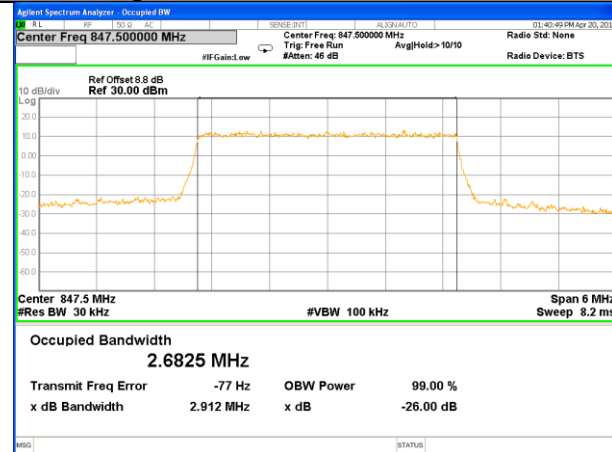

Highest Channel / 20MHz / 16QAM

LTE band 5

LTE band 5 (99% and -26 Bandwidth)

Lowest Channel / 1.4MHz / QPSK

Lowest Channel / 1.4MHz / 16QAM

Middle Channel / 1.4MHz / QPSK

Middle Channel / 1.4MHz / 16QAM

Highest Channel / 1.4MHz / QPSK

Highest Channel / 1.4MHz / 16QAM

LTE band 5

LTE band 5 (99% and -26 Bandwidth)

Lowest Channel / 3MHz / QPSK

Lowest Channel / 3MHz / 16QAM

Middle Channel / 3MHz / QPSK

Middle Channel / 3MHz / 16QAM

Highest Channel / 3MHz / QPSK

Highest Channel / 3MHz / 16QAM

LTE band 5

LTE band 5 (99% and -26 Bandwidth)

Lowest Channel / 5MHz / QPSK

Lowest Channel / 5MHz / 16QAM

Middle Channel / 5MHz / QPSK

Middle Channel / 5MHz / 16QAM

Highest Channel / 5MHz / QPSK