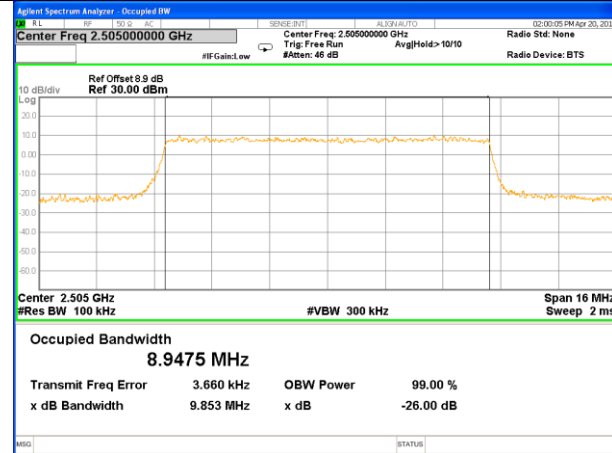

Highest Channel / 10MHz / 16QAM

LTE band 7

LTE band 7 (99% and -26 Bandwidth)

Lowest Channel / 5MHz / QPSK

Lowest Channel / 5MHz / 16QAM

Middle Channel / 5MHz / QPSK

Middle Channel / 5MHz / 16QAM

Highest Channel / 5MHz / QPSK

Highest Channel / 5MHz / 16QAM

LTE band 7

LTE band 7 (99% and -26 Bandwidth)

Lowest Channel / 10MHz / QPSK

Lowest Channel / 10MHz / 16QAM

Middle Channel / 10MHz / QPSK

Middle Channel / 10MHz / 16QAM

Highest Channel / 10MHz / QPSK

Highest Channel / 10MHz / 16QAM

LTE band 7

LTE band 7 (99% and -26 Bandwidth)

Lowest Channel / 15MHz / QPSK

Lowest Channel / 15MHz / 16QAM

Middle Channel / 15MHz / QPSK

Middle Channel / 15MHz / 16QAM

Highest Channel / 15MHz / QPSK