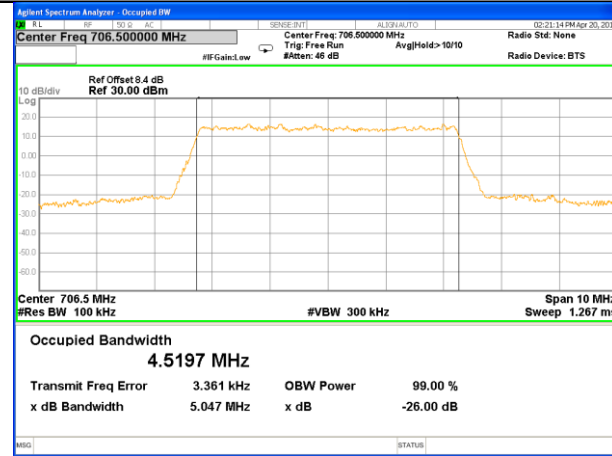

Highest Channel / 10MHz / 16QAM

LTE band 7

LTE band 7 (99% and -26 Bandwidth)

Lowest Channel / 15MHz / QPSK

Lowest Channel / 15MHz / 16QAM

Middle Channel / 15MHz / QPSK

Middle Channel / 15MHz / 16QAM

Highest Channel / 15MHz / QPSK

Highest Channel / 15MHz / 16QAM

LTE band 7

LTE band 7 (99% and -26 Bandwidth)

Lowest Channel / 20MHz / QPSK

Lowest Channel / 20MHz / 16QAM

Middle Channel / 20MHz / QPSK

Middle Channel / 20MHz / 16QAM

Highest Channel / 20MHz / QPSK

Highest Channel / 20MHz / 16QAM

LTE band 17

LTE band 17 (99% and -26 Bandwidth)

Lowest Channel / 5MHz / QPSK

Lowest Channel / 5MHz / 16QAM

Middle Channel / 5MHz / QPSK

Middle Channel / 5MHz / 16QAM

Highest Channel / 5MHz / QPSK