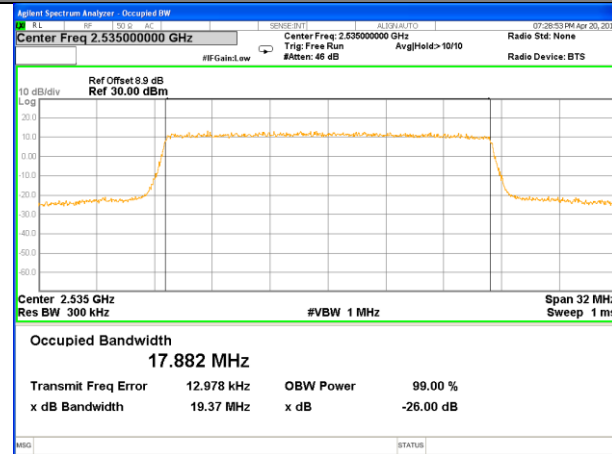

Highest Channel / 10MHz / 16QAM

LTE band 7

LTE band 7 (99% and -26 Bandwidth)

Lowest Channel / 15MHz / QPSK

Lowest Channel / 15MHz / 16QAM

Middle Channel / 15MHz / QPSK

Middle Channel / 15MHz / 16QAM

Highest Channel / 15MHz / QPSK

Highest Channel / 15MHz / 16QAM

LTE band 7

LTE band 7 (99% and -26 Bandwidth)

Lowest Channel / 20MHz / QPSK

Lowest Channel / 20MHz / 16QAM

Middle Channel / 20MHz / QPSK

Middle Channel / 20MHz / 16QAM

Highest Channel / 20MHz / QPSK

Highest Channel / 20MHz / 16QAM

LTE band 17

LTE band 17 (99% and -26 Bandwidth)

Lowest Channel / 5MHz / QPSK

Lowest Channel / 5MHz / 16QAM

Middle Channel / 5MHz / QPSK

Middle Channel / 5MHz / 16QAM

Highest Channel / 5MHz / QPSK