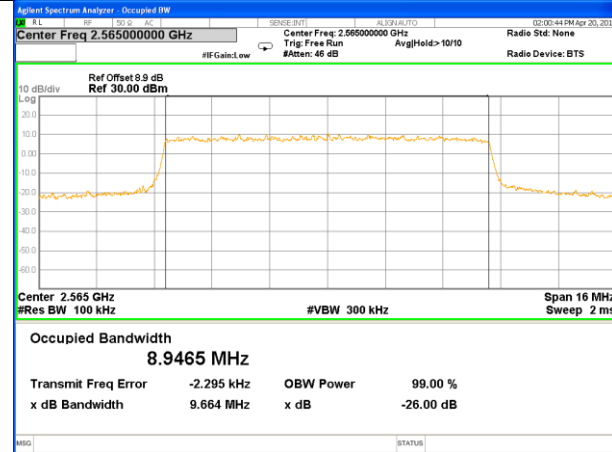

Highest Channel / 10MHz / 16QAM

LTE band 7

LTE band 7 (99% and -26 Bandwidth)

Lowest Channel / 5MHz / QPSK

Lowest Channel / 5MHz / 16QAM

Middle Channel / 5MHz / QPSK

Middle Channel / 5MHz / 16QAM

Highest Channel / 5MHz / QPSK

Highest Channel / 5MHz / 16QAM

LTE band 7

LTE band 7 (99% and -26 Bandwidth)

Lowest Channel / 10MHz / QPSK

Lowest Channel / 10MHz / 16QAM

Middle Channel / 10MHz / QPSK

Middle Channel / 10MHz / 16QAM

Highest Channel / 10MHz / QPSK

Highest Channel / 10MHz / 16QAM

LTE band 7

LTE band 7 (99% and -26 Bandwidth)

Lowest Channel / 15MHz / QPSK

Lowest Channel / 15MHz / 16QAM

Middle Channel / 15MHz / QPSK

Middle Channel / 15MHz / 16QAM

Highest Channel / 15MHz / QPSK