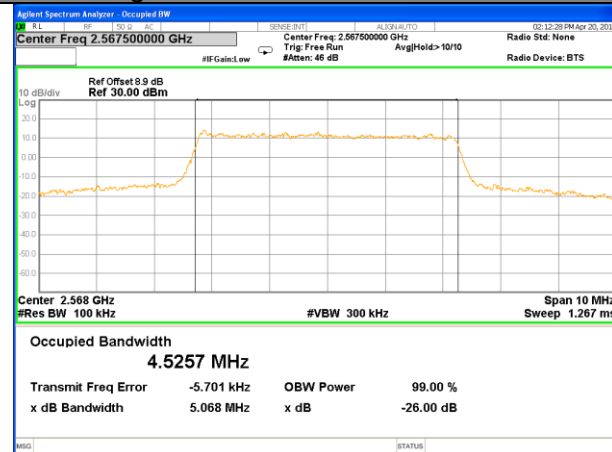

Highest Channel / 5MHz / 16QAM

LTE band 5

LTE band 5 (99% and -26 Bandwidth)

Lowest Channel / 10MHz / QPSK

Lowest Channel / 10MHz / 16QAM

Middle Channel / 10MHz / QPSK

Middle Channel / 10MHz / 16QAM

Highest Channel / 10MHz / QPSK

Highest Channel / 10MHz / 16QAM

LTE band 7

LTE band 7 (99% and -26 Bandwidth)

Lowest Channel / 5MHz / QPSK

Lowest Channel / 5MHz / 16QAM

Middle Channel / 5MHz / QPSK

Middle Channel / 5MHz / 16QAM

Highest Channel / 5MHz / QPSK

Highest Channel / 5MHz / 16QAM

LTE band 7

LTE band 7 (99% and -26 Bandwidth)

Lowest Channel / 10MHz / QPSK

Lowest Channel / 10MHz / 16QAM

Middle Channel / 10MHz / QPSK

Middle Channel / 10MHz / 16QAM

Highest Channel / 10MHz / QPSK