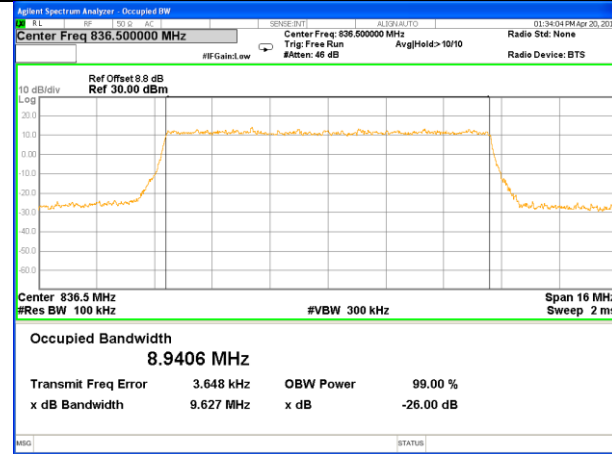

Highest Channel / 3MHz / 16QAM

LTE band 5

LTE band 5 (99% and -26 Bandwidth)

Lowest Channel / 5MHz / QPSK

Lowest Channel / 5MHz / 16QAM

Middle Channel / 5MHz / QPSK

Middle Channel / 5MHz / 16QAM

Highest Channel / 5MHz / QPSK

Highest Channel / 5MHz / 16QAM

LTE band 5

LTE band 5 (99% and -26 Bandwidth)

Lowest Channel / 10MHz / QPSK

Lowest Channel / 10MHz / 16QAM

Middle Channel / 10MHz / QPSK

Middle Channel / 10MHz / 16QAM

Highest Channel / 10MHz / QPSK

Highest Channel / 10MHz / 16QAM

LTE band 7

LTE band 7 (99% and -26 Bandwidth)

Lowest Channel / 5MHz / QPSK

Lowest Channel / 5MHz / 16QAM

Middle Channel / 5MHz / QPSK

Middle Channel / 5MHz / 16QAM

Highest Channel / 5MHz / QPSK