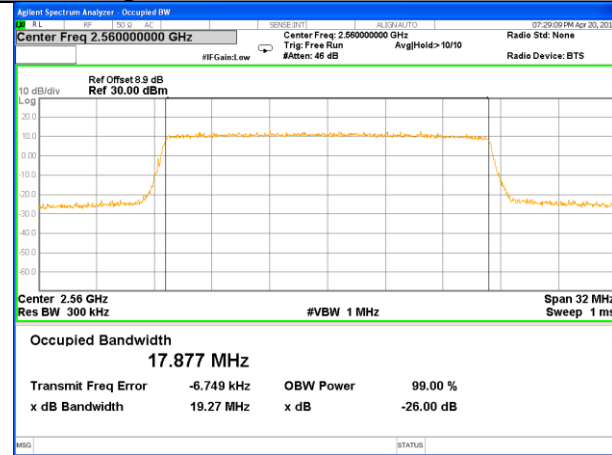

Highest Channel / 10MHz / 16QAM

LTE band 7

LTE band 7 (99% and -26 Bandwidth)

Lowest Channel / 15MHz / QPSK

Lowest Channel / 15MHz / 16QAM

Middle Channel / 15MHz / QPSK

Middle Channel / 15MHz / 16QAM

Highest Channel / 15MHz / QPSK

Highest Channel / 15MHz / 16QAM

LTE band 7

LTE band 7 (99% and -26 Bandwidth)

Lowest Channel / 20MHz / QPSK

Lowest Channel / 20MHz / 16QAM

Middle Channel / 20MHz / QPSK

Middle Channel / 20MHz / 16QAM

Highest Channel / 20MHz / QPSK

Highest Channel / 20MHz / 16QAM

LTE band 17

LTE band 17 (99% and -26 Bandwidth)

Lowest Channel / 5MHz / QPSK

Lowest Channel / 5MHz / 16QAM

Middle Channel / 5MHz / QPSK

Middle Channel / 5MHz / 16QAM

Highest Channel / 5MHz / QPSK