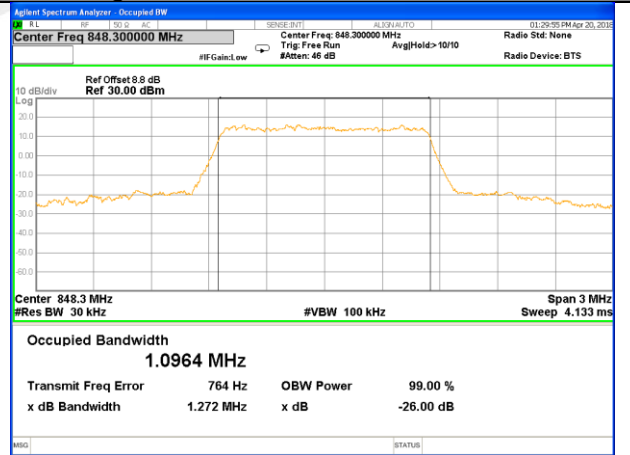

Highest Channel / 15MHz / 16QAM

LTE band 4

LTE band 4 (99% and -26 Bandwidth)

Lowest Channel / 20MHz / QPSK

Lowest Channel / 20MHz / 16QAM

Middle Channel / 20MHz / QPSK

Middle Channel / 20MHz / 16QAM

Highest Channel / 20MHz / QPSK

Highest Channel / 20MHz / 16QAM

LTE band 5

LTE band 5 (99% and -26 Bandwidth)

Lowest Channel / 1.4MHz / QPSK

Lowest Channel / 1.4MHz / 16QAM

Middle Channel / 1.4MHz / QPSK

Middle Channel / 1.4MHz / 16QAM

Highest Channel / 1.4MHz / QPSK

Highest Channel / 1.4MHz / 16QAM

LTE band 5

LTE band 5 (99% and -26 Bandwidth)

Lowest Channel / 3MHz / QPSK

Lowest Channel / 3MHz / 16QAM

Middle Channel / 3MHz / QPSK

Middle Channel / 3MHz / 16QAM

Highest Channel / 3MHz / QPSK