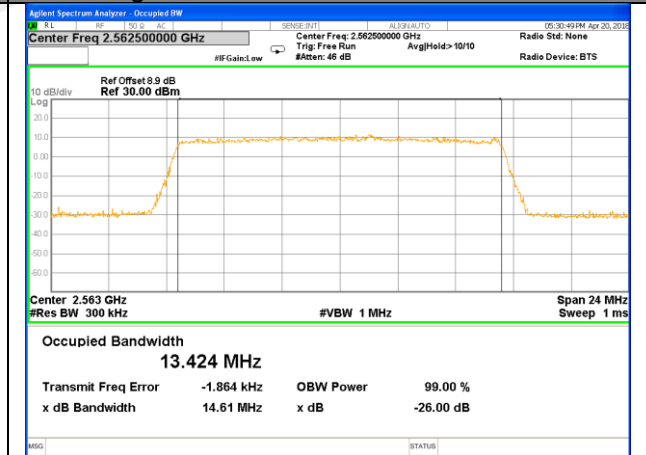

Highest Channel / 5MHz / 16QAM

LTE band 7

LTE band 7 (99% and -26 Bandwidth)

Lowest Channel / 10MHz / QPSK

Lowest Channel / 10MHz / 16QAM

Middle Channel / 10MHz / QPSK

Middle Channel / 10MHz / 16QAM

Highest Channel / 10MHz / QPSK

Highest Channel / 10MHz / 16QAM

LTE band 7

LTE band 7 (99% and -26 Bandwidth)

Lowest Channel / 15MHz / QPSK

Lowest Channel / 15MHz / 16QAM

Middle Channel / 15MHz / QPSK

Middle Channel / 15MHz / 16QAM

Highest Channel / 15MHz / QPSK

Highest Channel / 15MHz / 16QAM

LTE band 7

LTE band 7 (99% and -26 Bandwidth)

Lowest Channel / 20MHz / QPSK

Lowest Channel / 20MHz / 16QAM

Middle Channel / 20MHz / QPSK

Middle Channel / 20MHz / 16QAM

Highest Channel / 20MHz / QPSK