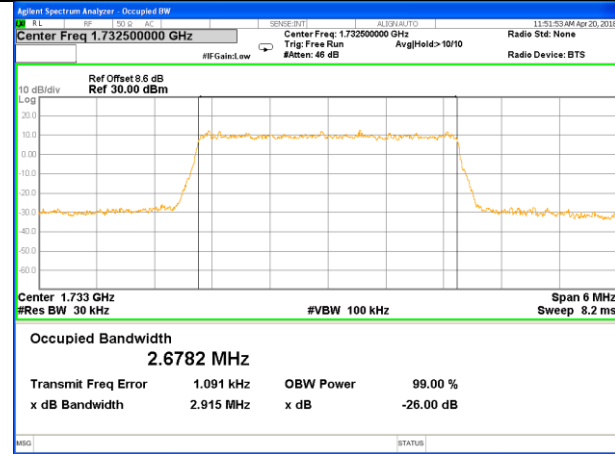

## LTE band 4 (99% and -26 Bandwidth)

LTE band 4

LTE band 4 (99% and -26 Bandwidth)

Lowest Channel / 3MHz / QPSK

Lowest Channel / 3MHz / 16QAM

Middle Channel / 3MHz / QPSK

Middle Channel / 3MHz / 16QAM

Highest Channel / 3MHz / QPSK

Highest Channel / 3MHz / 16QAM

LTE band 4

LTE band 4 (99% and -26 Bandwidth)

Lowest Channel / 5MHz / QPSK

Lowest Channel / 5MHz / 16QAM

Middle Channel / 5MHz / QPSK

Middle Channel / 5MHz / 16QAM

Highest Channel / 5MHz / QPSK