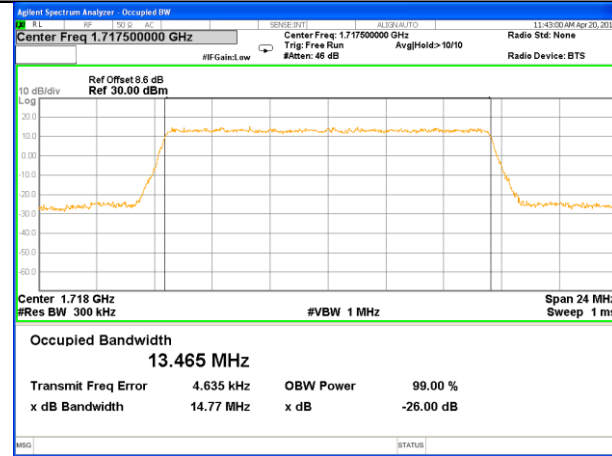

Highest Channel / 5MHz / 16QAM

LTE band 4

LTE band 4 (99% and -26 Bandwidth)

Lowest Channel / 10MHz / QPSK

Lowest Channel / 10MHz / 16QAM

Middle Channel / 10MHz / QPSK

Middle Channel / 10MHz / 16QAM

Highest Channel / 10MHz / QPSK

Highest Channel / 10MHz / 16QAM

LTE band 4

LTE band 4 (99% and -26 Bandwidth)

Lowest Channel / 15MHz / QPSK

Lowest Channel / 15MHz / 16QAM

Middle Channel / 15MHz / QPSK

Middle Channel / 15MHz / 16QAM

Highest Channel / 15MHz / QPSK

Highest Channel / 15MHz / 16QAM

LTE band 4

LTE band 4 (99% and -26 Bandwidth)

Lowest Channel / 20MHz / QPSK

Lowest Channel / 20MHz / 16QAM

Middle Channel / 20MHz / QPSK

Middle Channel / 20MHz / 16QAM

Highest Channel / 20MHz / QPSK

Highest Channel / 20MHz / 16QAM

LTE band 5

LTE band 5 (99% and -26 Bandwidth)

Lowest Channel / 1.4MHz / QPSK

Lowest Channel / 1.4MHz / 16QAM

Middle Channel / 1.4MHz / QPSK

Middle Channel / 1.4MHz / 16QAM

Highest Channel / 1.4MHz / QPSK