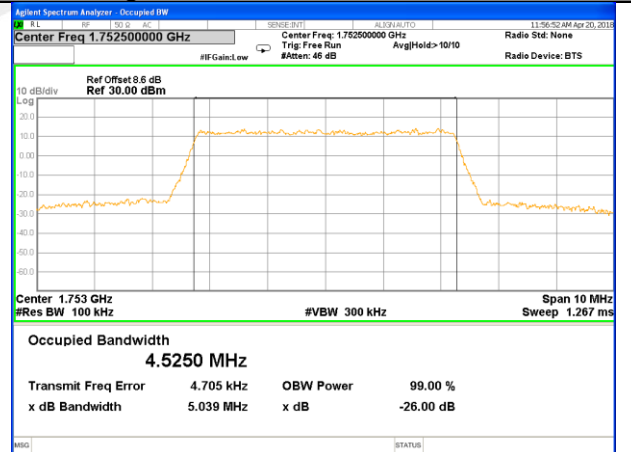

Highest Channel / 3MHz / 16QAM

LTE band 4

LTE band 4 (99% and -26 Bandwidth)

Lowest Channel / 5MHz / QPSK

Lowest Channel / 5MHz / 16QAM

Middle Channel / 5MHz / QPSK

Middle Channel / 5MHz / 16QAM

Highest Channel / 5MHz / QPSK

Highest Channel / 5MHz / 16QAM

LTE band 4

LTE band 4 (99% and -26 Bandwidth)

Lowest Channel / 10MHz / QPSK

Lowest Channel / 10MHz / 16QAM

Middle Channel / 10MHz / QPSK

Middle Channel / 10MHz / 16QAM

Highest Channel / 10MHz / QPSK