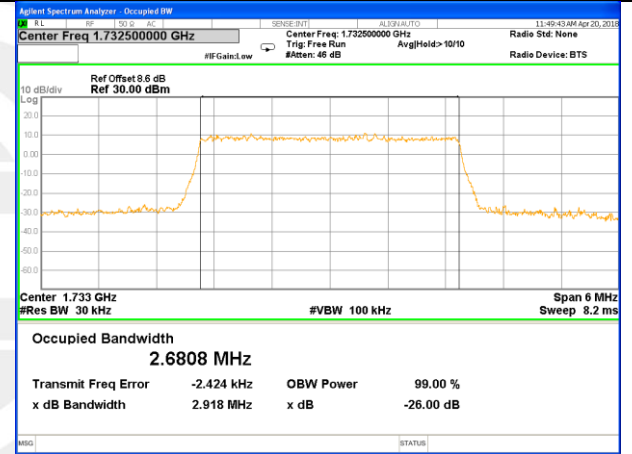

## LTE band 4 (99% and -26 Bandwidth)

LTE band 4

LTE band 4 (99% and -26 Bandwidth)

Lowest Channel / 3MHz / QPSK

Lowest Channel / 3MHz / 16QAM

Middle Channel / 3MHz / QPSK

Middle Channel / 3MHz / 16QAM

Highest Channel / 3MHz / QPSK

Highest Channel / 3MHz / 16QAM

LTE band 4

LTE band 4 (99% and -26 Bandwidth)

Lowest Channel / 5MHz / QPSK

Lowest Channel / 5MHz / 16QAM

Middle Channel / 5MHz / QPSK

Middle Channel / 5MHz / 16QAM

Highest Channel / 5MHz / QPSK