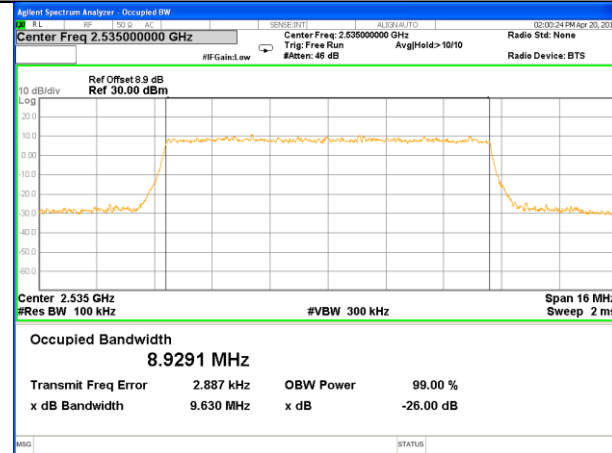

Highest Channel / 10MHz / 16QAM

LTE band 7

LTE band 7 (99% and -26 Bandwidth)

Lowest Channel / 5MHz / QPSK

Lowest Channel / 5MHz / 16QAM

Middle Channel / 5MHz / QPSK

Middle Channel / 5MHz / 16QAM

Highest Channel / 5MHz / QPSK

Highest Channel / 5MHz / 16QAM

LTE band 7

LTE band 7 (99% and -26 Bandwidth)

Lowest Channel / 10MHz / QPSK

Lowest Channel / 10MHz / 16QAM

Middle Channel / 10MHz / QPSK

Middle Channel / 10MHz / 16QAM

Highest Channel / 10MHz / QPSK

Highest Channel / 10MHz / 16QAM

LTE band 7

LTE band 7 (99% and -26 Bandwidth)

Lowest Channel / 15MHz / QPSK

Lowest Channel / 15MHz / 16QAM

Middle Channel / 15MHz / QPSK

Middle Channel / 15MHz / 16QAM

Highest Channel / 15MHz / QPSK