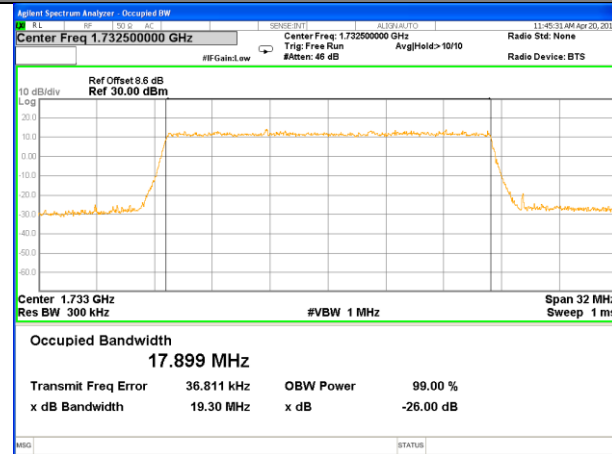

Highest Channel / 10MHz / 16QAM

LTE band 4

LTE band 4 (99% and -26 Bandwidth)

Lowest Channel / 15MHz / QPSK

Lowest Channel / 15MHz / 16QAM

Middle Channel / 15MHz / QPSK

Middle Channel / 15MHz / 16QAM

Highest Channel / 15MHz / QPSK

Highest Channel / 15MHz / 16QAM

LTE band 4

LTE band 4 (99% and -26 Bandwidth)

Lowest Channel / 20MHz / QPSK

Lowest Channel / 20MHz / 16QAM

Middle Channel / 20MHz / QPSK

Middle Channel / 20MHz / 16QAM

Highest Channel / 20MHz / QPSK

Highest Channel / 20MHz / 16QAM

LTE band 5

LTE band 5 (99% and -26 Bandwidth)

Lowest Channel / 1.4MHz / QPSK

Lowest Channel / 1.4MHz / 16QAM

Middle Channel / 1.4MHz / QPSK

Middle Channel / 1.4MHz / 16QAM

Highest Channel / 1.4MHz / QPSK

Highest Channel / 1.4MHz / 16QAM

LTE band 5

LTE band 5 (99% and -26 Bandwidth)

Lowest Channel / 3MHz / QPSK

Lowest Channel / 3MHz / 16QAM

Middle Channel / 3MHz / QPSK

Middle Channel / 3MHz / 16QAM

Highest Channel / 3MHz / QPSK