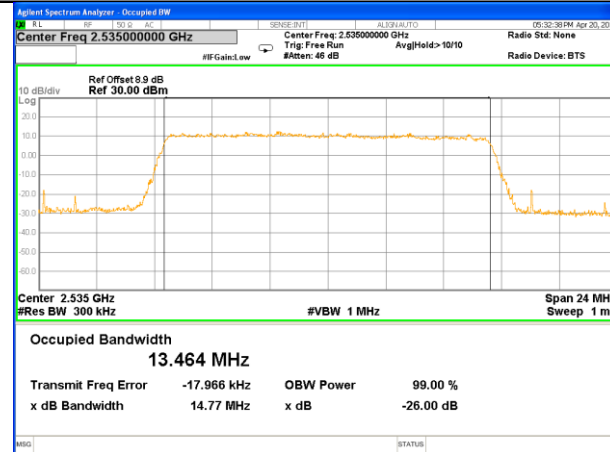

Highest Channel / 5MHz / 16QAM

LTE band 7

LTE band 7 (99% and -26 Bandwidth)

Lowest Channel / 10MHz / QPSK

Lowest Channel / 10MHz / 16QAM

Middle Channel / 10MHz / QPSK

Middle Channel / 10MHz / 16QAM

Highest Channel / 10MHz / QPSK

Highest Channel / 10MHz / 16QAM

LTE band 7

LTE band 7 (99% and -26 Bandwidth)

Lowest Channel / 15MHz / QPSK

Lowest Channel / 15MHz / 16QAM

Middle Channel / 15MHz / QPSK

Middle Channel / 15MHz / 16QAM

Highest Channel / 15MHz / QPSK

Highest Channel / 15MHz / 16QAM

LTE band 7

LTE band 7 (99% and -26 Bandwidth)

Lowest Channel / 20MHz / QPSK

Lowest Channel / 20MHz / 16QAM

Middle Channel / 20MHz / QPSK

Middle Channel / 20MHz / 16QAM

Highest Channel / 20MHz / QPSK