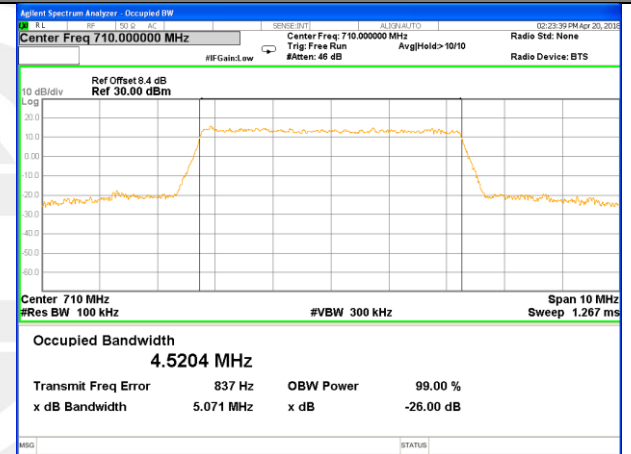

Highest Channel / 15MHz / 16QAM

LTE band 7

LTE band 7 (99% and -26 Bandwidth)

Lowest Channel / 20MHz / QPSK

Lowest Channel / 20MHz / 16QAM

Middle Channel / 20MHz / QPSK

Middle Channel / 20MHz / 16QAM

Highest Channel / 20MHz / QPSK

Highest Channel / 20MHz / 16QAM

LTE band 17

LTE band 17 (99% and -26 Bandwidth)

Lowest Channel / 5MHz / QPSK

Lowest Channel / 5MHz / 16QAM

Middle Channel / 5MHz / QPSK

Middle Channel / 5MHz / 16QAM

Highest Channel / 5MHz / QPSK

Highest Channel / 5MHz / 16QAM

LTE band 17

LTE band 17 (99% and -26 Bandwidth)

Lowest Channel / 10MHz / QPSK

Lowest Channel / 10MHz / 16QAM

Middle Channel / 10MHz / QPSK

Middle Channel / 10MHz / 16QAM

Highest Channel / 10MHz / QPSK