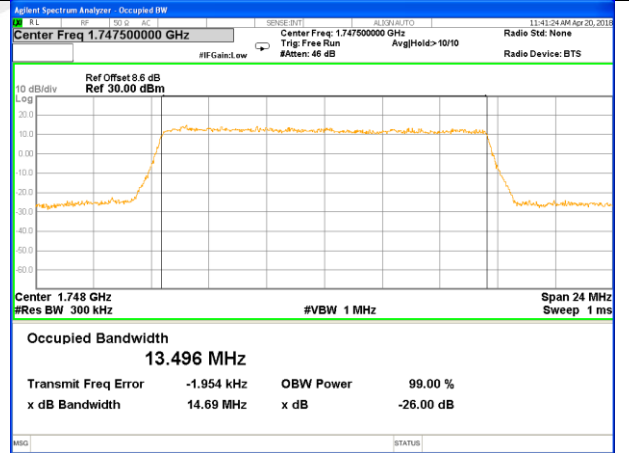

Highest Channel / 5MHz / 16QAM

LTE band 4

LTE band 4 (99% and -26 Bandwidth)

Lowest Channel / 10MHz / QPSK

Lowest Channel / 10MHz / 16QAM

Middle Channel / 10MHz / QPSK

Middle Channel / 10MHz / 16QAM

Highest Channel / 10MHz / QPSK

Highest Channel / 10MHz / 16QAM

LTE band 4

LTE band 4 (99% and -26 Bandwidth)

Lowest Channel / 15MHz / QPSK

Lowest Channel / 15MHz / 16QAM

Middle Channel / 15MHz / QPSK

Middle Channel / 15MHz / 16QAM

Highest Channel / 15MHz / QPSK

Highest Channel / 15MHz / 16QAM

LTE band 4

LTE band 4 (99% and -26 Bandwidth)

Lowest Channel / 20MHz / QPSK

Lowest Channel / 20MHz / 16QAM

Middle Channel / 20MHz / QPSK

Middle Channel / 20MHz / 16QAM

Highest Channel / 20MHz / QPSK

Highest Channel / 20MHz / 16QAM

LTE band 5

LTE band 5 (99% and -26 Bandwidth)

Lowest Channel / 1.4MHz / QPSK

Lowest Channel / 1.4MHz / 16QAM

Middle Channel / 1.4MHz / QPSK

Middle Channel / 1.4MHz / 16QAM

Highest Channel / 1.4MHz / QPSK