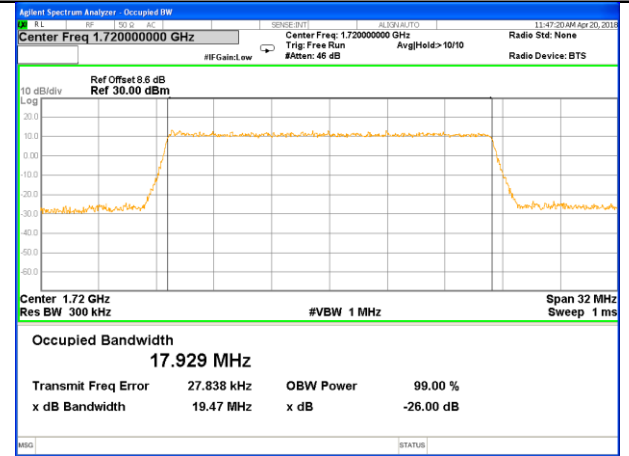

Highest Channel / 10MHz / 16QAM

LTE band 4

LTE band 4 (99% and -26 Bandwidth)

Lowest Channel / 15MHz / QPSK

Lowest Channel / 15MHz / 16QAM

Middle Channel / 15MHz / QPSK

Middle Channel / 15MHz / 16QAM

Highest Channel / 15MHz / QPSK

Highest Channel / 15MHz / 16QAM

LTE band 4

LTE band 4 (99% and -26 Bandwidth)

Lowest Channel / 20MHz / QPSK

Lowest Channel / 20MHz / 16QAM

Middle Channel / 20MHz / QPSK

Middle Channel / 20MHz / 16QAM

Highest Channel / 20MHz / QPSK

Highest Channel / 20MHz / 16QAM

LTE band 5

LTE band 5 (99% and -26 Bandwidth)

Lowest Channel / 1.4MHz / QPSK

Lowest Channel / 1.4MHz / 16QAM

Middle Channel / 1.4MHz / QPSK

Middle Channel / 1.4MHz / 16QAM

Highest Channel / 1.4MHz / QPSK