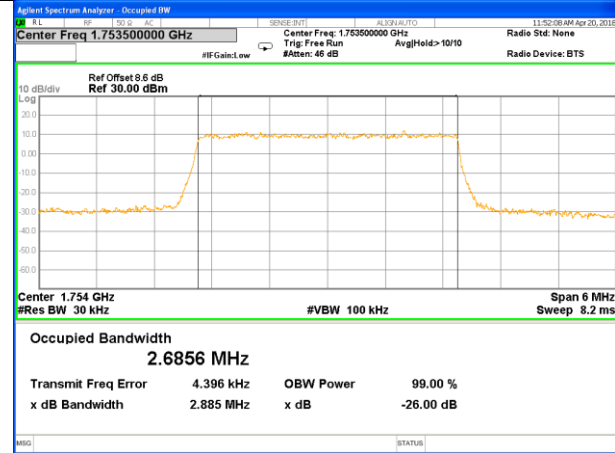

## LTE band 4 (99% and -26 Bandwidth)

LTE band 4

LTE band 4 (99% and -26 Bandwidth)

Lowest Channel / 3MHz / QPSK

Lowest Channel / 3MHz / 16QAM

Middle Channel / 3MHz / QPSK

Middle Channel / 3MHz / 16QAM

Highest Channel / 3MHz / QPSK

Highest Channel / 3MHz / 16QAM

LTE band 4

LTE band 4 (99% and -26 Bandwidth)

Lowest Channel / 5MHz / QPSK

Lowest Channel / 5MHz / 16QAM

Middle Channel / 5MHz / QPSK

Middle Channel / 5MHz / 16QAM

Highest Channel / 5MHz / QPSK