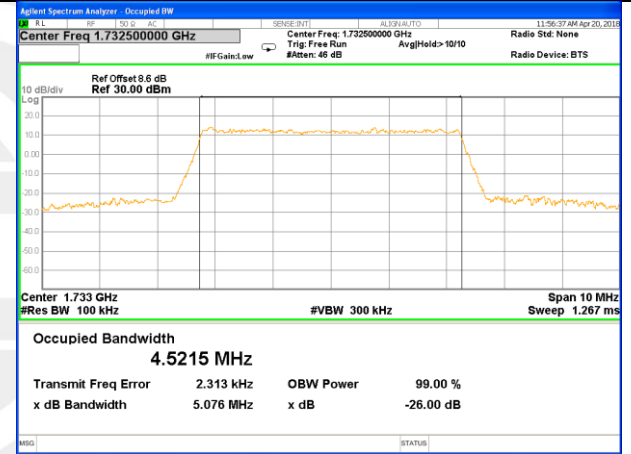

Highest Channel / 3MHz / 16QAM

LTE band 4

LTE band 4 (99% and -26 Bandwidth)

Lowest Channel / 5MHz / QPSK

Lowest Channel / 5MHz / 16QAM

Middle Channel / 5MHz / QPSK

Middle Channel / 5MHz / 16QAM

Highest Channel / 5MHz / QPSK

Highest Channel / 5MHz / 16QAM

LTE band 4

LTE band 4 (99% and -26 Bandwidth)

Lowest Channel / 10MHz / QPSK

Lowest Channel / 10MHz / 16QAM

Middle Channel / 10MHz / QPSK

Middle Channel / 10MHz / 16QAM

Highest Channel / 10MHz / QPSK