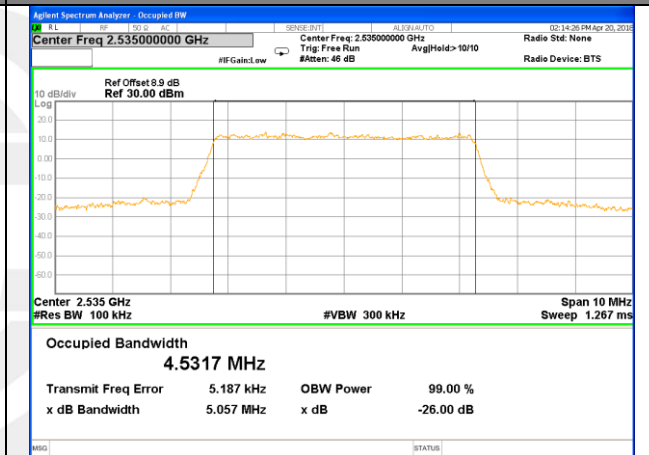

Highest Channel / 5MHz / 16QAM

LTE band 5

LTE band 5 (99% and -26 Bandwidth)

Lowest Channel / 10MHz / QPSK

Lowest Channel / 10MHz / 16QAM

Middle Channel / 10MHz / QPSK

Middle Channel / 10MHz / 16QAM

Highest Channel / 10MHz / QPSK

Highest Channel / 10MHz / 16QAM

LTE band 7

LTE band 7 (99% and -26 Bandwidth)

Lowest Channel / 5MHz / QPSK

Lowest Channel / 5MHz / 16QAM

Middle Channel / 5MHz / QPSK

Middle Channel / 5MHz / 16QAM

Highest Channel / 5MHz / QPSK

Highest Channel / 5MHz / 16QAM

LTE band 7

LTE band 7 (99% and -26 Bandwidth)

Lowest Channel / 10MHz / QPSK

Lowest Channel / 10MHz / 16QAM

Middle Channel / 10MHz / QPSK

Middle Channel / 10MHz / 16QAM

Highest Channel / 10MHz / QPSK