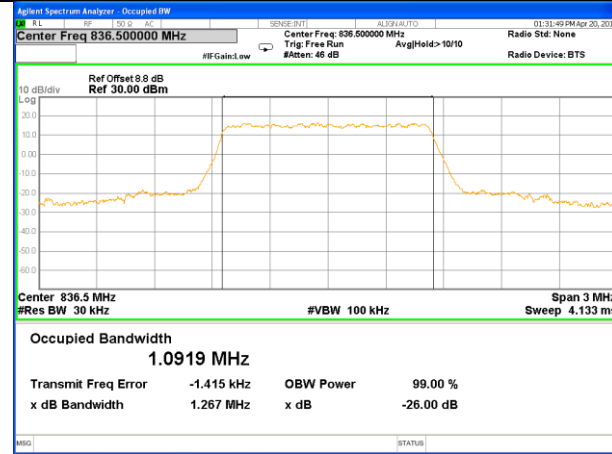

Highest Channel / 15MHz / 16QAM

LTE band 4

LTE band 4 (99% and -26 Bandwidth)

Lowest Channel / 20MHz / QPSK

Lowest Channel / 20MHz / 16QAM

Middle Channel / 20MHz / QPSK

Middle Channel / 20MHz / 16QAM

Highest Channel / 20MHz / QPSK

Highest Channel / 20MHz / 16QAM

LTE band 5

LTE band 5 (99% and -26 Bandwidth)

Lowest Channel / 1.4MHz / QPSK

Lowest Channel / 1.4MHz / 16QAM

Middle Channel / 1.4MHz / QPSK

Middle Channel / 1.4MHz / 16QAM

Highest Channel / 1.4MHz / QPSK

Highest Channel / 1.4MHz / 16QAM

LTE band 5

LTE band 5 (99% and -26 Bandwidth)

Lowest Channel / 3MHz / QPSK

Lowest Channel / 3MHz / 16QAM

Middle Channel / 3MHz / QPSK

Middle Channel / 3MHz / 16QAM

Highest Channel / 3MHz / QPSK