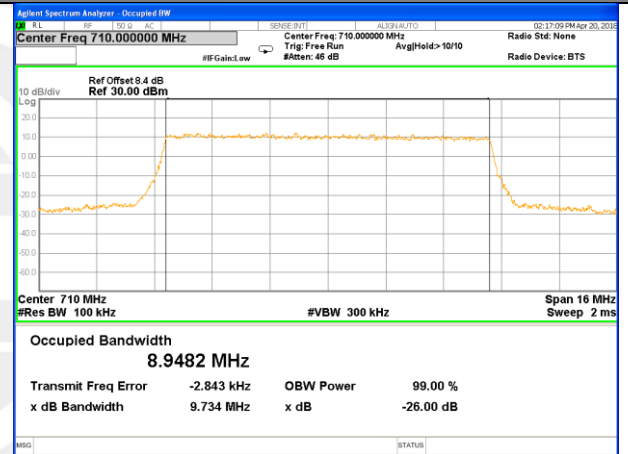

Highest Channel / 20MHz / 16QAM

LTE band 17

LTE band 17 (99% and -26 Bandwidth)

Lowest Channel / 5MHz / QPSK

Lowest Channel / 5MHz / 16QAM

Middle Channel / 5MHz / QPSK

Middle Channel / 5MHz / 16QAM

Highest Channel / 5MHz / QPSK

Highest Channel / 5MHz / 16QAM

LTE band 17

LTE band 17 (99% and -26 Bandwidth)

Lowest Channel / 10MHz / QPSK

Lowest Channel / 10MHz / 16QAM

Middle Channel / 10MHz / QPSK

Middle Channel / 10MHz / 16QAM

Highest Channel / 10MHz / QPSK

Highest Channel / 10MHz / 16QAM