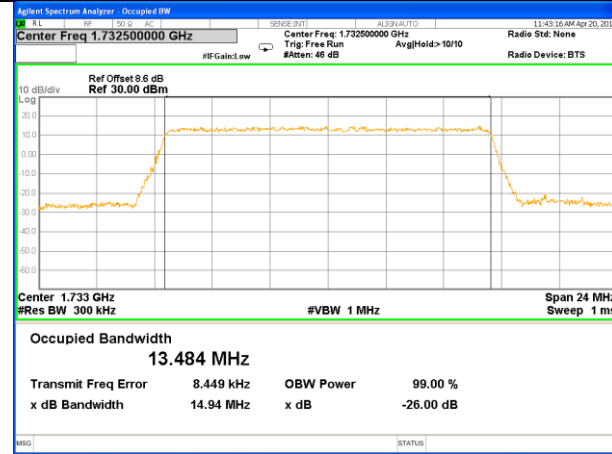

Highest Channel / 5MHz / 16QAM

LTE band 4

LTE band 4 (99% and -26 Bandwidth)

Lowest Channel / 10MHz / QPSK

Lowest Channel / 10MHz / 16QAM

Middle Channel / 10MHz / QPSK

Middle Channel / 10MHz / 16QAM

Highest Channel / 10MHz / QPSK

Highest Channel / 10MHz / 16QAM

LTE band 4

LTE band 4 (99% and -26 Bandwidth)

Lowest Channel / 15MHz / QPSK

Lowest Channel / 15MHz / 16QAM

Middle Channel / 15MHz / QPSK

Middle Channel / 15MHz / 16QAM

Highest Channel / 15MHz / QPSK

Highest Channel / 15MHz / 16QAM

LTE band 4

LTE band 4 (99% and -26 Bandwidth)

Lowest Channel / 20MHz / QPSK

Lowest Channel / 20MHz / 16QAM

Middle Channel / 20MHz / QPSK

Middle Channel / 20MHz / 16QAM

Highest Channel / 20MHz / QPSK

Highest Channel / 20MHz / 16QAM

LTE band 5

LTE band 5 (99% and -26 Bandwidth)

Lowest Channel / 1.4MHz / QPSK

Lowest Channel / 1.4MHz / 16QAM

Middle Channel / 1.4MHz / QPSK

Middle Channel / 1.4MHz / 16QAM

Highest Channel / 1.4MHz / QPSK