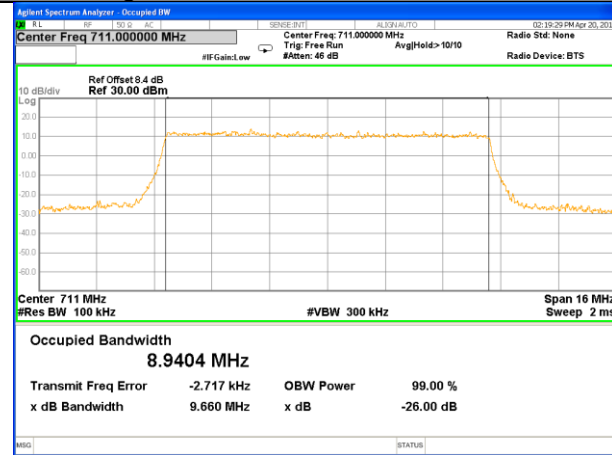

Highest Channel / 5MHz / 16QAM

LTE band 17

LTE band 17 (99% and -26 Bandwidth)

Lowest Channel / 10MHz / QPSK

Lowest Channel / 10MHz / 16QAM

Middle Channel / 10MHz / QPSK

Middle Channel / 10MHz / 16QAM

Highest Channel / 10MHz / QPSK

Highest Channel / 10MHz / 16QAM