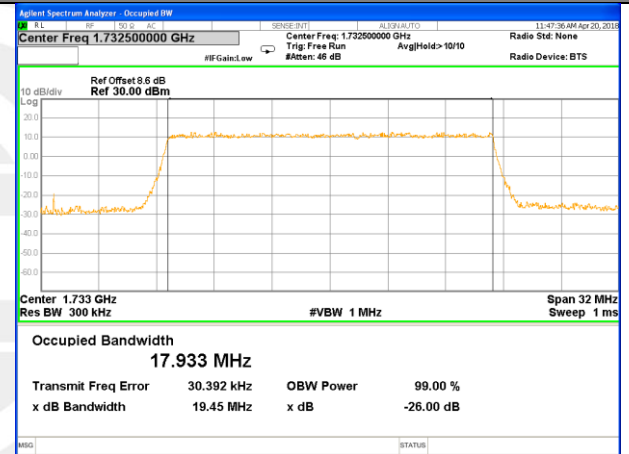

Highest Channel / 10MHz / 16QAM

LTE band 4

LTE band 4 (99% and -26 Bandwidth)

Lowest Channel / 15MHz / QPSK

Lowest Channel / 15MHz / 16QAM

Middle Channel / 15MHz / QPSK

Middle Channel / 15MHz / 16QAM

Highest Channel / 15MHz / QPSK

Highest Channel / 15MHz / 16QAM

LTE band 4

LTE band 4 (99% and -26 Bandwidth)

Lowest Channel / 20MHz / QPSK

Lowest Channel / 20MHz / 16QAM

Middle Channel / 20MHz / QPSK

Middle Channel / 20MHz / 16QAM

Highest Channel / 20MHz / QPSK

Highest Channel / 20MHz / 16QAM

LTE band 5

LTE band 5 (99% and -26 Bandwidth)

Lowest Channel / 1.4MHz / QPSK

Lowest Channel / 1.4MHz / 16QAM

Middle Channel / 1.4MHz / QPSK

Middle Channel / 1.4MHz / 16QAM

Highest Channel / 1.4MHz / QPSK