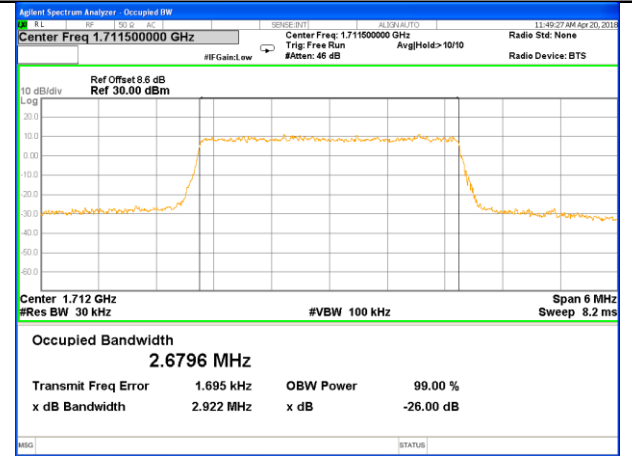

## LTE band 4 (99% and -26 Bandwidth)

LTE band 4

LTE band 4 (99% and -26 Bandwidth)

Lowest Channel / 3MHz / QPSK

Lowest Channel / 3MHz / 16QAM

Middle Channel / 3MHz / QPSK

Middle Channel / 3MHz / 16QAM

Highest Channel / 3MHz / QPSK

Highest Channel / 3MHz / 16QAM

LTE band 4

LTE band 4 (99% and -26 Bandwidth)

Lowest Channel / 5MHz / QPSK

Lowest Channel / 5MHz / 16QAM

Middle Channel / 5MHz / QPSK

Middle Channel / 5MHz / 16QAM

Highest Channel / 5MHz / QPSK