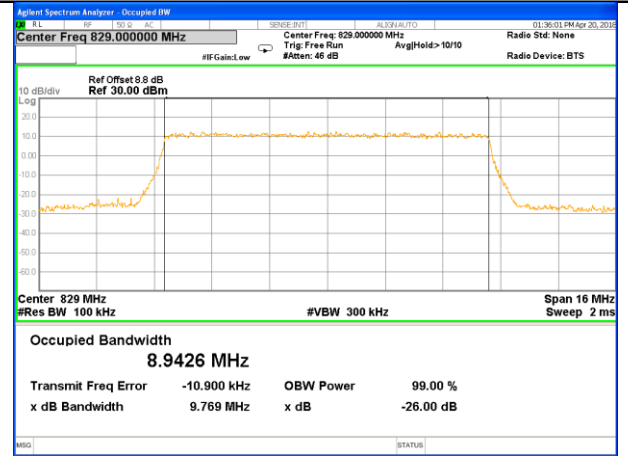

Highest Channel / 3MHz / 16QAM

LTE band 5

LTE band 5 (99% and -26 Bandwidth)

Lowest Channel / 5MHz / QPSK

Lowest Channel / 5MHz / 16QAM

Middle Channel / 5MHz / QPSK

Middle Channel / 5MHz / 16QAM

Highest Channel / 5MHz / QPSK

Highest Channel / 5MHz / 16QAM

LTE band 5

LTE band 5 (99% and -26 Bandwidth)

Lowest Channel / 10MHz / QPSK

Lowest Channel / 10MHz / 16QAM

Middle Channel / 10MHz / QPSK

Middle Channel / 10MHz / 16QAM

Highest Channel / 10MHz / QPSK

Highest Channel / 10MHz / 16QAM

LTE band 7

LTE band 7 (99% and -26 Bandwidth)

Lowest Channel / 5MHz / QPSK

Lowest Channel / 5MHz / 16QAM

Middle Channel / 5MHz / QPSK

Middle Channel / 5MHz / 16QAM

Highest Channel / 5MHz / QPSK