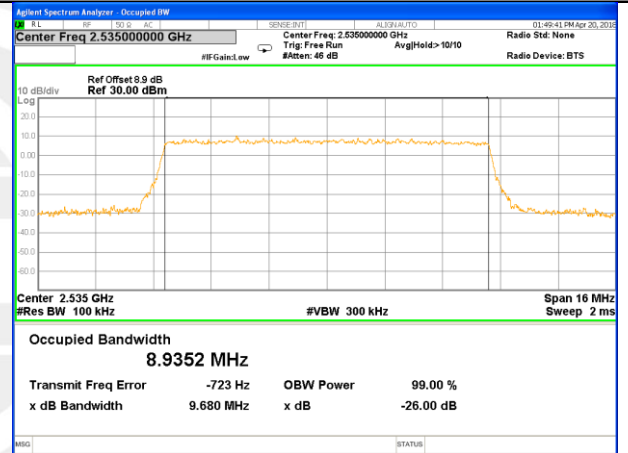

Highest Channel / 10MHz / 16QAM

LTE band 7

LTE band 7 (99% and -26 Bandwidth)

Lowest Channel / 5MHz / QPSK

Lowest Channel / 5MHz / 16QAM

Middle Channel / 5MHz / QPSK

Middle Channel / 5MHz / 16QAM

Highest Channel / 5MHz / QPSK

Highest Channel / 5MHz / 16QAM

LTE band 7

LTE band 7 (99% and -26 Bandwidth)

Lowest Channel / 10MHz / QPSK

Lowest Channel / 10MHz / 16QAM

Middle Channel / 10MHz / QPSK

Middle Channel / 10MHz / 16QAM

Highest Channel / 10MHz / QPSK

Highest Channel / 10MHz / 16QAM

LTE band 7

LTE band 7 (99% and -26 Bandwidth)

Lowest Channel / 15MHz / QPSK

Lowest Channel / 15MHz / 16QAM

Middle Channel / 15MHz / QPSK

Middle Channel / 15MHz / 16QAM

Highest Channel / 15MHz / QPSK