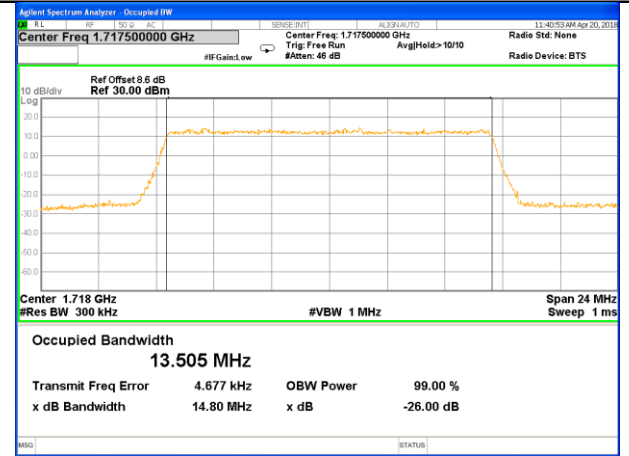

Highest Channel / 5MHz / 16QAM

LTE band 4

LTE band 4 (99% and -26 Bandwidth)

Lowest Channel / 10MHz / QPSK

Lowest Channel / 10MHz / 16QAM

Middle Channel / 10MHz / QPSK

Middle Channel / 10MHz / 16QAM

Highest Channel / 10MHz / QPSK

Highest Channel / 10MHz / 16QAM

LTE band 4

LTE band 4 (99% and -26 Bandwidth)

Lowest Channel / 15MHz / QPSK

Lowest Channel / 15MHz / 16QAM

Middle Channel / 15MHz / QPSK

Middle Channel / 15MHz / 16QAM

Highest Channel / 15MHz / QPSK

Highest Channel / 15MHz / 16QAM

LTE band 4

LTE band 4 (99% and -26 Bandwidth)

Lowest Channel / 20MHz / QPSK

Lowest Channel / 20MHz / 16QAM

Middle Channel / 20MHz / QPSK

Middle Channel / 20MHz / 16QAM

Highest Channel / 20MHz / QPSK

Highest Channel / 20MHz / 16QAM

LTE band 5

LTE band 5 (99% and -26 Bandwidth)

Lowest Channel / 1.4MHz / QPSK

Lowest Channel / 1.4MHz / 16QAM

Middle Channel / 1.4MHz / QPSK

Middle Channel / 1.4MHz / 16QAM

Highest Channel / 1.4MHz / QPSK