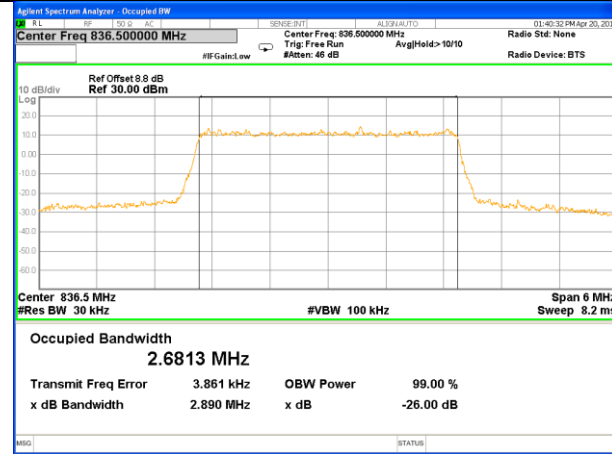

Highest Channel / 20MHz / 16QAM

LTE band 5

LTE band 5 (99% and -26 Bandwidth)

Lowest Channel / 1.4MHz / QPSK

Lowest Channel / 1.4MHz / 16QAM

Middle Channel / 1.4MHz / QPSK

Middle Channel / 1.4MHz / 16QAM

Highest Channel / 1.4MHz / QPSK

Highest Channel / 1.4MHz / 16QAM

LTE band 5

LTE band 5 (99% and -26 Bandwidth)

Lowest Channel / 3MHz / QPSK

Lowest Channel / 3MHz / 16QAM

Middle Channel / 3MHz / QPSK

Middle Channel / 3MHz / 16QAM

Highest Channel / 3MHz / QPSK

Highest Channel / 3MHz / 16QAM

LTE band 5

LTE band 5 (99% and -26 Bandwidth)

Lowest Channel / 5MHz / QPSK

Lowest Channel / 5MHz / 16QAM

Middle Channel / 5MHz / QPSK

Middle Channel / 5MHz / 16QAM

Highest Channel / 5MHz / QPSK