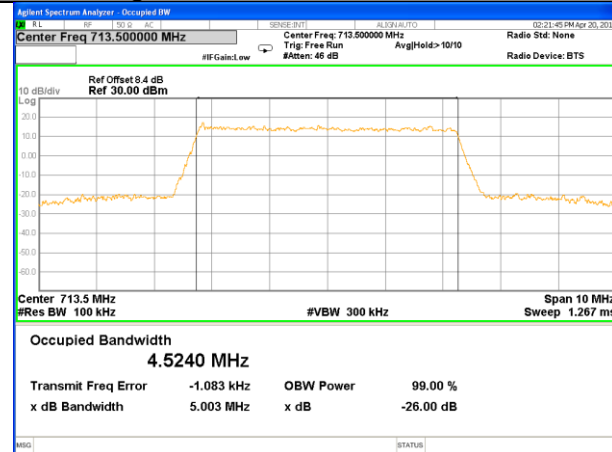

Highest Channel / 15MHz / 16QAM

LTE band 7

LTE band 7 (99% and -26 Bandwidth)

Lowest Channel / 20MHz / QPSK

Lowest Channel / 20MHz / 16QAM

Middle Channel / 20MHz / QPSK

Middle Channel / 20MHz / 16QAM

Highest Channel / 20MHz / QPSK

Highest Channel / 20MHz / 16QAM

LTE band 17

LTE band 17 (99% and -26 Bandwidth)

Lowest Channel / 5MHz / QPSK

Lowest Channel / 5MHz / 16QAM

Middle Channel / 5MHz / QPSK

Middle Channel / 5MHz / 16QAM

Highest Channel / 5MHz / QPSK

Highest Channel / 5MHz / 16QAM

LTE band 17

LTE band 17 (99% and -26 Bandwidth)

Lowest Channel / 10MHz / QPSK

Lowest Channel / 10MHz / 16QAM

Middle Channel / 10MHz / QPSK

Middle Channel / 10MHz / 16QAM

Highest Channel / 10MHz / QPSK