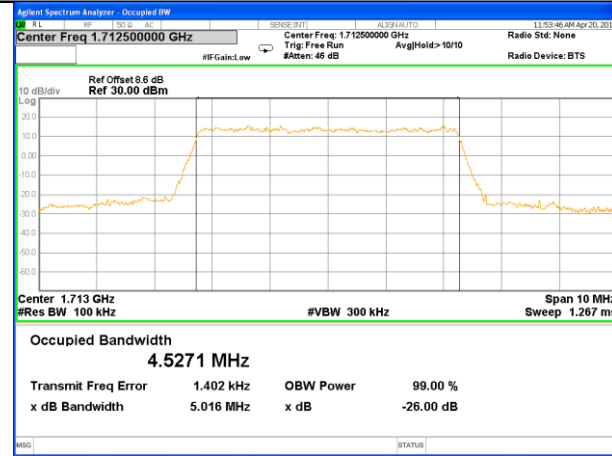

## LTE band 4 (99% and -26 Bandwidth)

LTE band 4

LTE band 4 (99% and -26 Bandwidth)

Lowest Channel / 3MHz / QPSK

Lowest Channel / 3MHz / 16QAM

Middle Channel / 3MHz / QPSK

Middle Channel / 3MHz / 16QAM

Highest Channel / 3MHz / QPSK

Highest Channel / 3MHz / 16QAM

LTE band 4

LTE band 4 (99% and -26 Bandwidth)

Lowest Channel / 5MHz / QPSK

Lowest Channel / 5MHz / 16QAM

Middle Channel / 5MHz / QPSK

Middle Channel / 5MHz / 16QAM

Highest Channel / 5MHz / QPSK