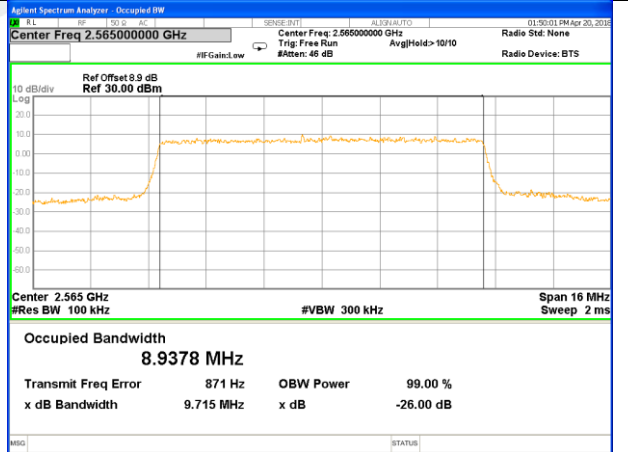

Highest Channel / 10MHz / 16QAM

LTE band 7

LTE band 7 (99% and -26 Bandwidth)

Lowest Channel / 5MHz / QPSK

Lowest Channel / 5MHz / 16QAM

Middle Channel / 5MHz / QPSK

Middle Channel / 5MHz / 16QAM

Highest Channel / 5MHz / QPSK

Highest Channel / 5MHz / 16QAM

LTE band 7

LTE band 7 (99% and -26 Bandwidth)

Lowest Channel / 10MHz / QPSK

Lowest Channel / 10MHz / 16QAM

Middle Channel / 10MHz / QPSK

Middle Channel / 10MHz / 16QAM

Highest Channel / 10MHz / QPSK

Highest Channel / 10MHz / 16QAM

LTE band 7

LTE band 7 (99% and -26 Bandwidth)

Lowest Channel / 15MHz / QPSK

Lowest Channel / 15MHz / 16QAM

Middle Channel / 15MHz / QPSK

Middle Channel / 15MHz / 16QAM

Highest Channel / 15MHz / QPSK