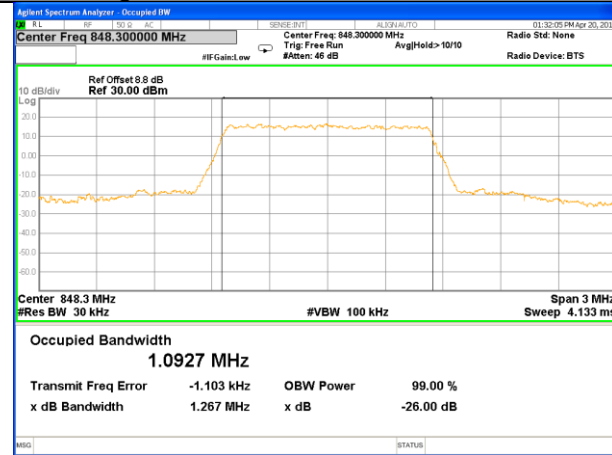

Highest Channel / 15MHz / 16QAM

LTE band 4

LTE band 4 (99% and -26 Bandwidth)

Lowest Channel / 20MHz / QPSK

Lowest Channel / 20MHz / 16QAM

Middle Channel / 20MHz / QPSK

Middle Channel / 20MHz / 16QAM

Highest Channel / 20MHz / QPSK

Highest Channel / 20MHz / 16QAM

LTE band 5

LTE band 5 (99% and -26 Bandwidth)

Lowest Channel / 1.4MHz / QPSK

Lowest Channel / 1.4MHz / 16QAM

Middle Channel / 1.4MHz / QPSK

Middle Channel / 1.4MHz / 16QAM

Highest Channel / 1.4MHz / QPSK

Highest Channel / 1.4MHz / 16QAM

LTE band 5

LTE band 5 (99% and -26 Bandwidth)

Lowest Channel / 3MHz / QPSK

Lowest Channel / 3MHz / 16QAM

Middle Channel / 3MHz / QPSK

Middle Channel / 3MHz / 16QAM

Highest Channel / 3MHz / QPSK