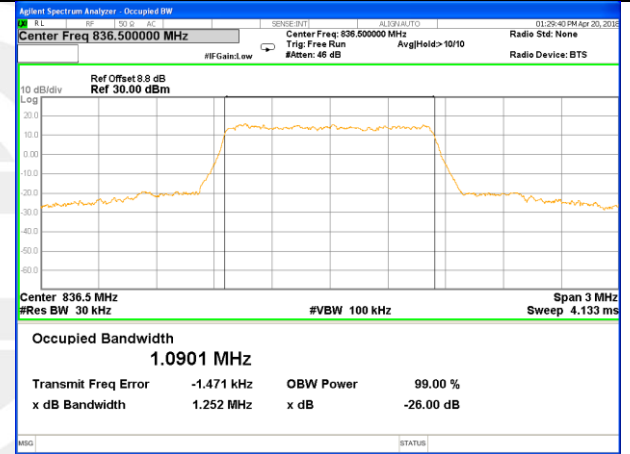

Highest Channel / 15MHz / 16QAM

LTE band 4

LTE band 4 (99% and -26 Bandwidth)

Lowest Channel / 20MHz / QPSK

Lowest Channel / 20MHz / 16QAM

Middle Channel / 20MHz / QPSK

Middle Channel / 20MHz / 16QAM

Highest Channel / 20MHz / QPSK

Highest Channel / 20MHz / 16QAM

LTE band 5

LTE band 5 (99% and -26 Bandwidth)

Lowest Channel / 1.4MHz / QPSK

Lowest Channel / 1.4MHz / 16QAM

Middle Channel / 1.4MHz / QPSK

Middle Channel / 1.4MHz / 16QAM

Highest Channel / 1.4MHz / QPSK

Highest Channel / 1.4MHz / 16QAM

LTE band 5

LTE band 5 (99% and -26 Bandwidth)

Lowest Channel / 3MHz / QPSK

Lowest Channel / 3MHz / 16QAM

Middle Channel / 3MHz / QPSK

Middle Channel / 3MHz / 16QAM

Highest Channel / 3MHz / QPSK