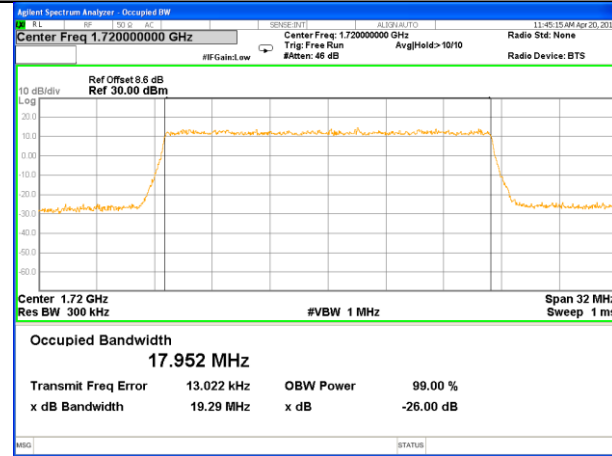

Highest Channel / 10MHz / 16QAM

LTE band 4

LTE band 4 (99% and -26 Bandwidth)

Lowest Channel / 15MHz / QPSK

Lowest Channel / 15MHz / 16QAM

Middle Channel / 15MHz / QPSK

Middle Channel / 15MHz / 16QAM

Highest Channel / 15MHz / QPSK

Highest Channel / 15MHz / 16QAM

LTE band 4

LTE band 4 (99% and -26 Bandwidth)

Lowest Channel / 20MHz / QPSK

Lowest Channel / 20MHz / 16QAM

Middle Channel / 20MHz / QPSK

Middle Channel / 20MHz / 16QAM

Highest Channel / 20MHz / QPSK

Highest Channel / 20MHz / 16QAM

LTE band 5

LTE band 5 (99% and -26 Bandwidth)

Lowest Channel / 1.4MHz / QPSK

Lowest Channel / 1.4MHz / 16QAM

Middle Channel / 1.4MHz / QPSK

Middle Channel / 1.4MHz / 16QAM

Highest Channel / 1.4MHz / QPSK