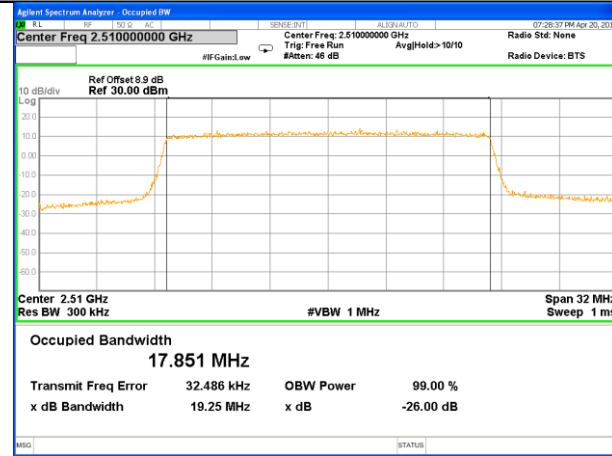

Highest Channel / 10MHz / 16QAM

LTE band 7

LTE band 7 (99% and -26 Bandwidth)

Lowest Channel / 15MHz / QPSK

Lowest Channel / 15MHz / 16QAM

Middle Channel / 15MHz / QPSK

Middle Channel / 15MHz / 16QAM

Highest Channel / 15MHz / QPSK

Highest Channel / 15MHz / 16QAM

LTE band 7

LTE band 7 (99% and -26 Bandwidth)

Lowest Channel / 20MHz / QPSK

Lowest Channel / 20MHz / 16QAM

Middle Channel / 20MHz / QPSK

Middle Channel / 20MHz / 16QAM

Highest Channel / 20MHz / QPSK

Highest Channel / 20MHz / 16QAM

LTE band 17

LTE band 17 (99% and -26 Bandwidth)

Lowest Channel / 5MHz / QPSK

Lowest Channel / 5MHz / 16QAM

Middle Channel / 5MHz / QPSK

Middle Channel / 5MHz / 16QAM

Highest Channel / 5MHz / QPSK