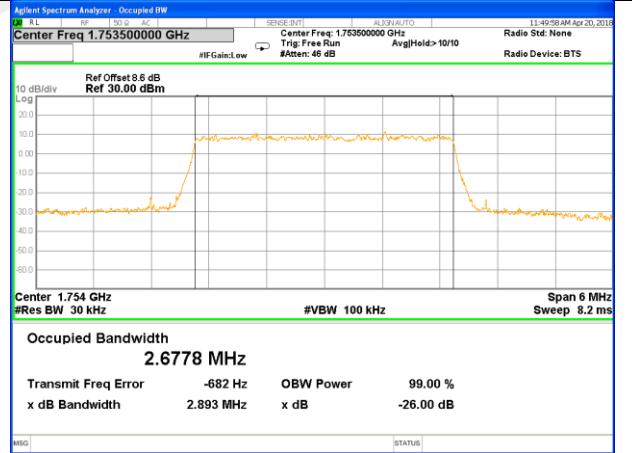

## LTE band 4 (99% and -26 Bandwidth)

LTE band 4

LTE band 4 (99% and -26 Bandwidth)

Lowest Channel / 3MHz / QPSK

Lowest Channel / 3MHz / 16QAM

Middle Channel / 3MHz / QPSK

Middle Channel / 3MHz / 16QAM

Highest Channel / 3MHz / QPSK

Highest Channel / 3MHz / 16QAM

LTE band 4

LTE band 4 (99% and -26 Bandwidth)

Lowest Channel / 5MHz / QPSK

Lowest Channel / 5MHz / 16QAM

Middle Channel / 5MHz / QPSK

Middle Channel / 5MHz / 16QAM

Highest Channel / 5MHz / QPSK