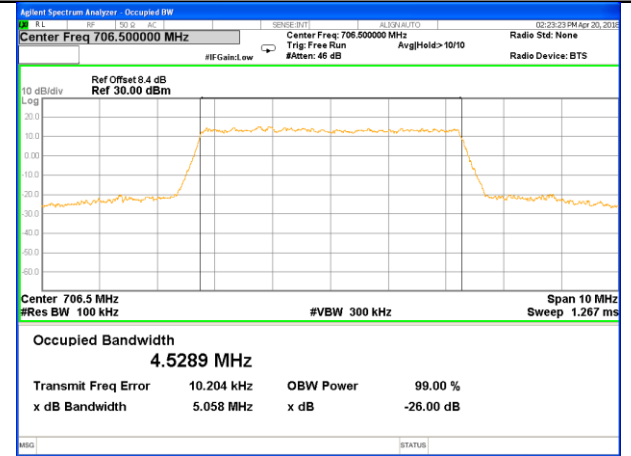

Highest Channel / 15MHz / 16QAM

LTE band 7

LTE band 7 (99% and -26 Bandwidth)

Lowest Channel / 20MHz / QPSK

Lowest Channel / 20MHz / 16QAM

Middle Channel / 20MHz / QPSK

Middle Channel / 20MHz / 16QAM

Highest Channel / 20MHz / QPSK

Highest Channel / 20MHz / 16QAM

LTE band 17

LTE band 17 (99% and -26 Bandwidth)

Lowest Channel / 5MHz / QPSK

Lowest Channel / 5MHz / 16QAM

Middle Channel / 5MHz / QPSK

Middle Channel / 5MHz / 16QAM

Highest Channel / 5MHz / QPSK

Highest Channel / 5MHz / 16QAM

LTE band 17

LTE band 17 (99% and -26 Bandwidth)

Lowest Channel / 10MHz / QPSK

Lowest Channel / 10MHz / 16QAM

Middle Channel / 10MHz / QPSK

Middle Channel / 10MHz / 16QAM

Highest Channel / 10MHz / QPSK