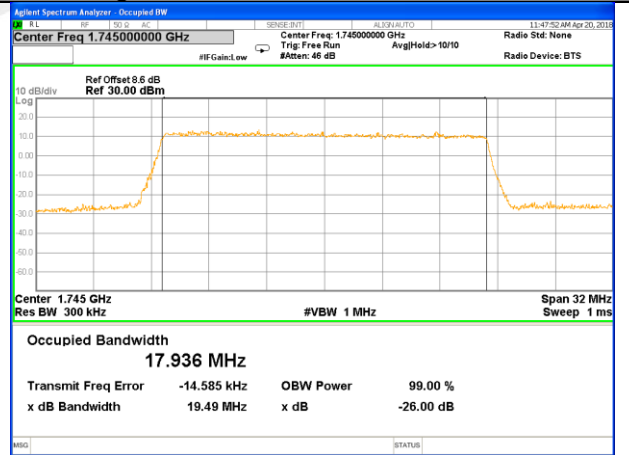

Highest Channel / 10MHz / 16QAM

LTE band 4

LTE band 4 (99% and -26 Bandwidth)

Lowest Channel / 15MHz / QPSK

Lowest Channel / 15MHz / 16QAM

Middle Channel / 15MHz / QPSK

Middle Channel / 15MHz / 16QAM

Highest Channel / 15MHz / QPSK

Highest Channel / 15MHz / 16QAM

LTE band 4

LTE band 4 (99% and -26 Bandwidth)

Lowest Channel / 20MHz / QPSK

Lowest Channel / 20MHz / 16QAM

Middle Channel / 20MHz / QPSK

Middle Channel / 20MHz / 16QAM

Highest Channel / 20MHz / QPSK

Highest Channel / 20MHz / 16QAM

LTE band 5

LTE band 5 (99% and -26 Bandwidth)

Lowest Channel / 1.4MHz / QPSK

Lowest Channel / 1.4MHz / 16QAM

Middle Channel / 1.4MHz / QPSK

Middle Channel / 1.4MHz / 16QAM

Highest Channel / 1.4MHz / QPSK