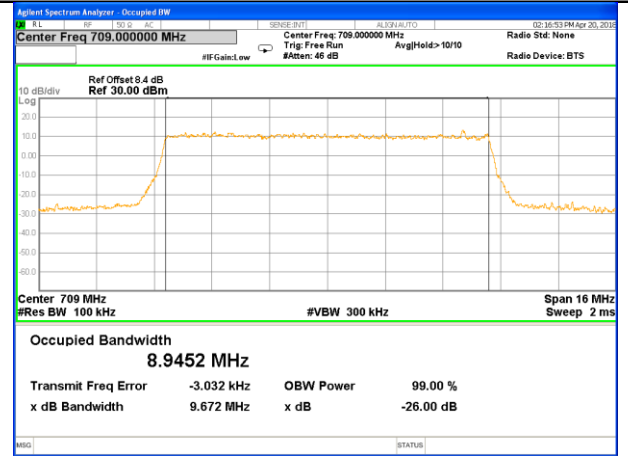

Highest Channel / 20MHz / 16QAM

LTE band 17

LTE band 17 (99% and -26 Bandwidth)

Lowest Channel / 5MHz / QPSK

Lowest Channel / 5MHz / 16QAM

Middle Channel / 5MHz / QPSK

Middle Channel / 5MHz / 16QAM

Highest Channel / 5MHz / QPSK

Highest Channel / 5MHz / 16QAM

LTE band 17

LTE band 17 (99% and -26 Bandwidth)

Lowest Channel / 10MHz / QPSK

Lowest Channel / 10MHz / 16QAM

Middle Channel / 10MHz / QPSK

Middle Channel / 10MHz / 16QAM

Highest Channel / 10MHz / QPSK

Highest Channel / 10MHz / 16QAM