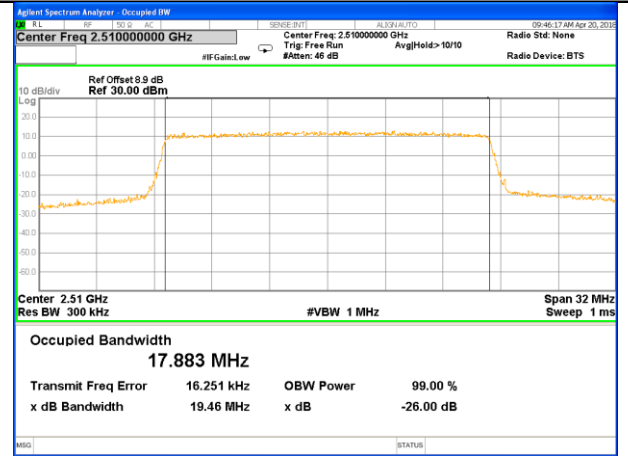

Highest Channel / 10MHz / 16QAM

LTE band 7

LTE band 7 (99% and -26 Bandwidth)

Lowest Channel / 15MHz / QPSK

Lowest Channel / 15MHz / 16QAM

Middle Channel / 15MHz / QPSK

Middle Channel / 15MHz / 16QAM

Highest Channel / 15MHz / QPSK

Highest Channel / 15MHz / 16QAM

LTE band 7

LTE band 7 (99% and -26 Bandwidth)

Lowest Channel / 20MHz / QPSK

Lowest Channel / 20MHz / 16QAM

Middle Channel / 20MHz / QPSK

Middle Channel / 20MHz / 16QAM

Highest Channel / 20MHz / QPSK

Highest Channel / 20MHz / 16QAM

LTE band 17

LTE band 17 (99% and -26 Bandwidth)

Lowest Channel / 5MHz / QPSK

Lowest Channel / 5MHz / 16QAM

Middle Channel / 5MHz / QPSK

Middle Channel / 5MHz / 16QAM

Highest Channel / 5MHz / QPSK