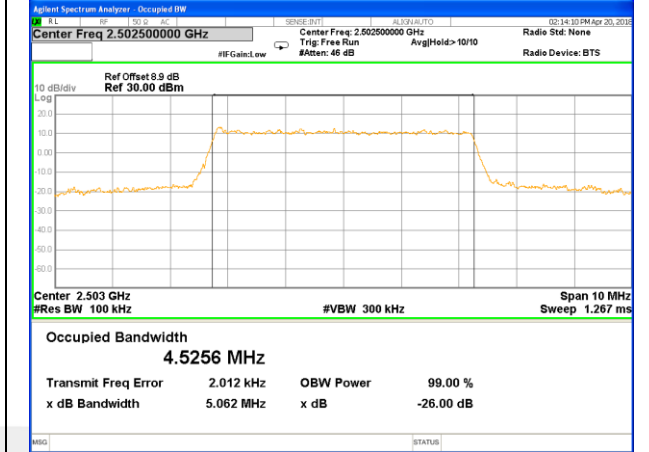

Highest Channel / 5MHz / 16QAM

LTE band 5

LTE band 5 (99% and -26 Bandwidth)

Lowest Channel / 10MHz / QPSK

Lowest Channel / 10MHz / 16QAM

Middle Channel / 10MHz / QPSK

Middle Channel / 10MHz / 16QAM

Highest Channel / 10MHz / QPSK

Highest Channel / 10MHz / 16QAM

LTE band 7

LTE band 7 (99% and -26 Bandwidth)

Lowest Channel / 5MHz / QPSK

Lowest Channel / 5MHz / 16QAM

Middle Channel / 5MHz / QPSK

Middle Channel / 5MHz / 16QAM

Highest Channel / 5MHz / QPSK

Highest Channel / 5MHz / 16QAM

LTE band 7

LTE band 7 (99% and -26 Bandwidth)

Lowest Channel / 10MHz / QPSK

Lowest Channel / 10MHz / 16QAM

Middle Channel / 10MHz / QPSK

Middle Channel / 10MHz / 16QAM

Highest Channel / 10MHz / QPSK