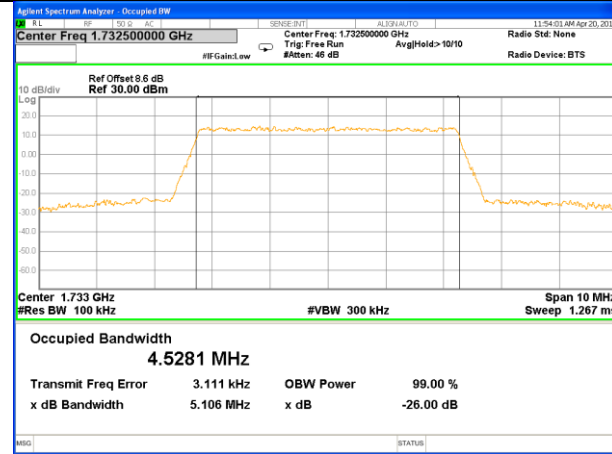

Highest Channel / 3MHz / 16QAM

LTE band 4

LTE band 4 (99% and -26 Bandwidth)

Lowest Channel / 5MHz / QPSK

Lowest Channel / 5MHz / 16QAM

Middle Channel / 5MHz / QPSK

Middle Channel / 5MHz / 16QAM

Highest Channel / 5MHz / QPSK

Highest Channel / 5MHz / 16QAM

LTE band 4

LTE band 4 (99% and -26 Bandwidth)

Lowest Channel / 10MHz / QPSK

Lowest Channel / 10MHz / 16QAM

Middle Channel / 10MHz / QPSK

Middle Channel / 10MHz / 16QAM

Highest Channel / 10MHz / QPSK