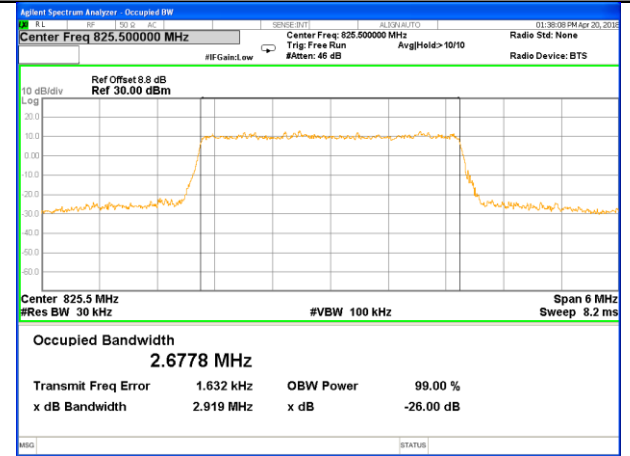

Highest Channel / 20MHz / 16QAM

LTE band 5

LTE band 5 (99% and -26 Bandwidth)

Lowest Channel / 1.4MHz / QPSK

Lowest Channel / 1.4MHz / 16QAM

Middle Channel / 1.4MHz / QPSK

Middle Channel / 1.4MHz / 16QAM

Highest Channel / 1.4MHz / QPSK

Highest Channel / 1.4MHz / 16QAM

LTE band 5

LTE band 5 (99% and -26 Bandwidth)

Lowest Channel / 3MHz / QPSK

Lowest Channel / 3MHz / 16QAM

Middle Channel / 3MHz / QPSK

Middle Channel / 3MHz / 16QAM

Highest Channel / 3MHz / QPSK

Highest Channel / 3MHz / 16QAM

LTE band 5

LTE band 5 (99% and -26 Bandwidth)

Lowest Channel / 5MHz / QPSK

Lowest Channel / 5MHz / 16QAM

Middle Channel / 5MHz / QPSK

Middle Channel / 5MHz / 16QAM

Highest Channel / 5MHz / QPSK