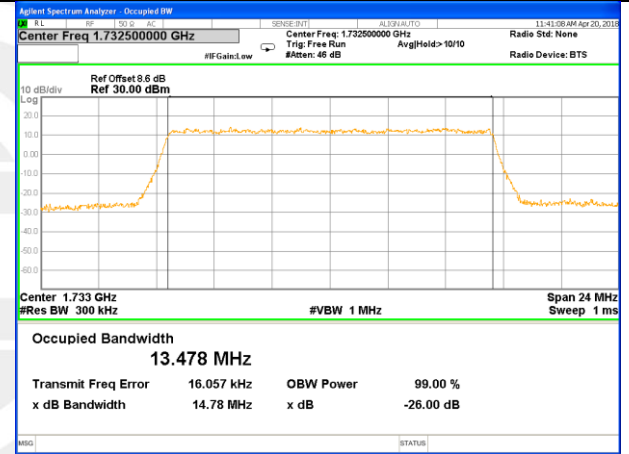

Highest Channel / 5MHz / 16QAM

LTE band 4

LTE band 4 (99% and -26 Bandwidth)

Lowest Channel / 10MHz / QPSK

Lowest Channel / 10MHz / 16QAM

Middle Channel / 10MHz / QPSK

Middle Channel / 10MHz / 16QAM

Highest Channel / 10MHz / QPSK

Highest Channel / 10MHz / 16QAM

LTE band 4

LTE band 4 (99% and -26 Bandwidth)

Lowest Channel / 15MHz / QPSK

Lowest Channel / 15MHz / 16QAM

Middle Channel / 15MHz / QPSK

Middle Channel / 15MHz / 16QAM

Highest Channel / 15MHz / QPSK

Highest Channel / 15MHz / 16QAM

LTE band 4

LTE band 4 (99% and -26 Bandwidth)

Lowest Channel / 20MHz / QPSK

Lowest Channel / 20MHz / 16QAM

Middle Channel / 20MHz / QPSK

Middle Channel / 20MHz / 16QAM

Highest Channel / 20MHz / QPSK

Highest Channel / 20MHz / 16QAM

LTE band 5

LTE band 5 (99% and -26 Bandwidth)

Lowest Channel / 1.4MHz / QPSK

Lowest Channel / 1.4MHz / 16QAM

Middle Channel / 1.4MHz / QPSK

Middle Channel / 1.4MHz / 16QAM

Highest Channel / 1.4MHz / QPSK