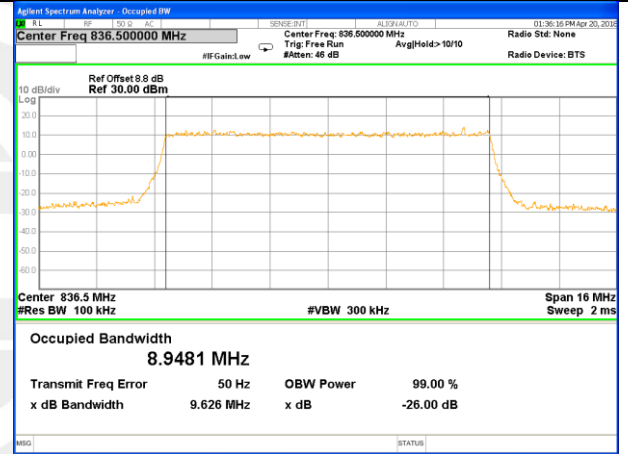

Highest Channel / 3MHz / 16QAM

LTE band 5

LTE band 5 (99% and -26 Bandwidth)

Lowest Channel / 5MHz / QPSK

Lowest Channel / 5MHz / 16QAM

Middle Channel / 5MHz / QPSK

Middle Channel / 5MHz / 16QAM

Highest Channel / 5MHz / QPSK

Highest Channel / 5MHz / 16QAM

LTE band 5

LTE band 5 (99% and -26 Bandwidth)

Lowest Channel / 10MHz / QPSK

Lowest Channel / 10MHz / 16QAM

Middle Channel / 10MHz / QPSK

Middle Channel / 10MHz / 16QAM

Highest Channel / 10MHz / QPSK

Highest Channel / 10MHz / 16QAM

LTE band 7

LTE band 7 (99% and -26 Bandwidth)

Lowest Channel / 5MHz / QPSK

Lowest Channel / 5MHz / 16QAM

Middle Channel / 5MHz / QPSK

Middle Channel / 5MHz / 16QAM

Highest Channel / 5MHz / QPSK