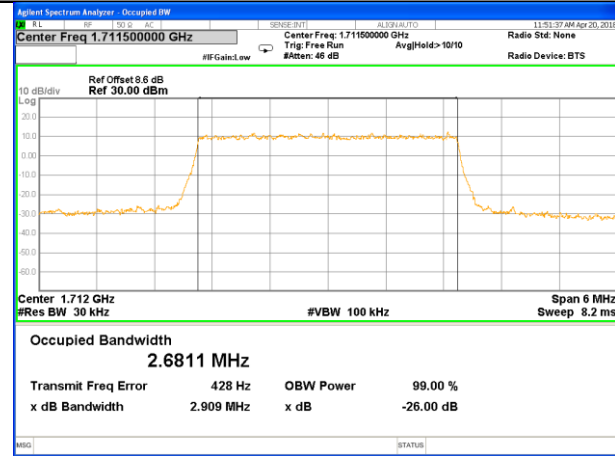

## LTE band 4 (99% and -26 Bandwidth)

LTE band 4

LTE band 4 (99% and -26 Bandwidth)

Lowest Channel / 3MHz / QPSK

Lowest Channel / 3MHz / 16QAM

Middle Channel / 3MHz / QPSK

Middle Channel / 3MHz / 16QAM

Highest Channel / 3MHz / QPSK

Highest Channel / 3MHz / 16QAM

LTE band 4

LTE band 4 (99% and -26 Bandwidth)

Lowest Channel / 5MHz / QPSK

Lowest Channel / 5MHz / 16QAM

Middle Channel / 5MHz / QPSK

Middle Channel / 5MHz / 16QAM

Highest Channel / 5MHz / QPSK