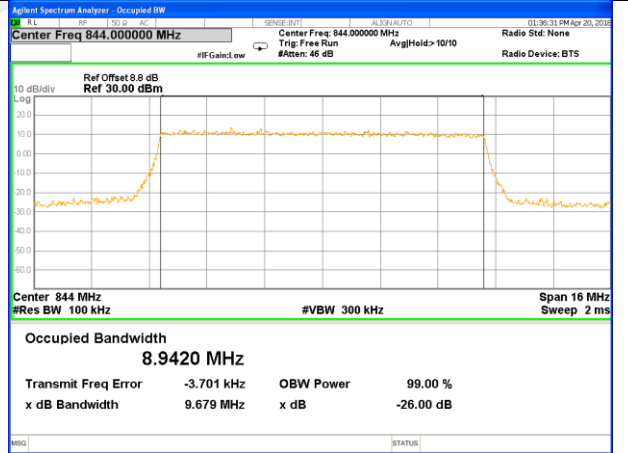

Highest Channel / 3MHz / 16QAM

LTE band 5

LTE band 5 (99% and -26 Bandwidth)

Lowest Channel / 5MHz / QPSK

Lowest Channel / 5MHz / 16QAM

Middle Channel / 5MHz / QPSK

Middle Channel / 5MHz / 16QAM

Highest Channel / 5MHz / QPSK

Highest Channel / 5MHz / 16QAM

LTE band 5

LTE band 5 (99% and -26 Bandwidth)

Lowest Channel / 10MHz / QPSK

Lowest Channel / 10MHz / 16QAM

Middle Channel / 10MHz / QPSK

Middle Channel / 10MHz / 16QAM

Highest Channel / 10MHz / QPSK

Highest Channel / 10MHz / 16QAM

LTE band 7

LTE band 7 (99% and -26 Bandwidth)

Lowest Channel / 5MHz / QPSK

Lowest Channel / 5MHz / 16QAM

Middle Channel / 5MHz / QPSK

Middle Channel / 5MHz / 16QAM

Highest Channel / 5MHz / QPSK