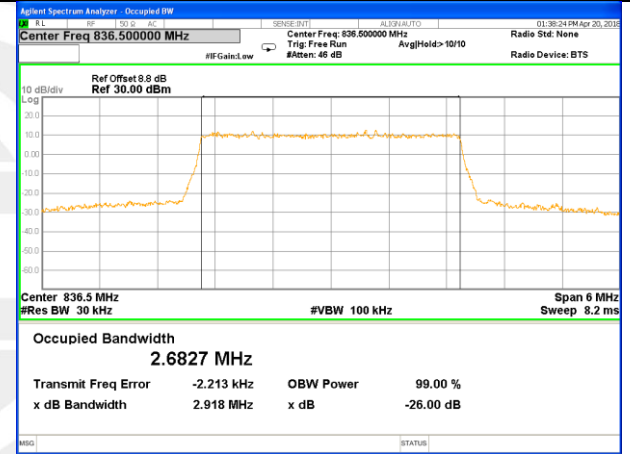

Highest Channel / 20MHz / 16QAM

LTE band 5

LTE band 5 (99% and -26 Bandwidth)

Lowest Channel / 1.4MHz / QPSK

Lowest Channel / 1.4MHz / 16QAM

Middle Channel / 1.4MHz / QPSK

Middle Channel / 1.4MHz / 16QAM

Highest Channel / 1.4MHz / QPSK

Highest Channel / 1.4MHz / 16QAM

LTE band 5

LTE band 5 (99% and -26 Bandwidth)

Lowest Channel / 3MHz / QPSK

Lowest Channel / 3MHz / 16QAM

Middle Channel / 3MHz / QPSK

Middle Channel / 3MHz / 16QAM

Highest Channel / 3MHz / QPSK

Highest Channel / 3MHz / 16QAM

LTE band 5

LTE band 5 (99% and -26 Bandwidth)

Lowest Channel / 5MHz / QPSK

Lowest Channel / 5MHz / 16QAM

Middle Channel / 5MHz / QPSK

Middle Channel / 5MHz / 16QAM

Highest Channel / 5MHz / QPSK