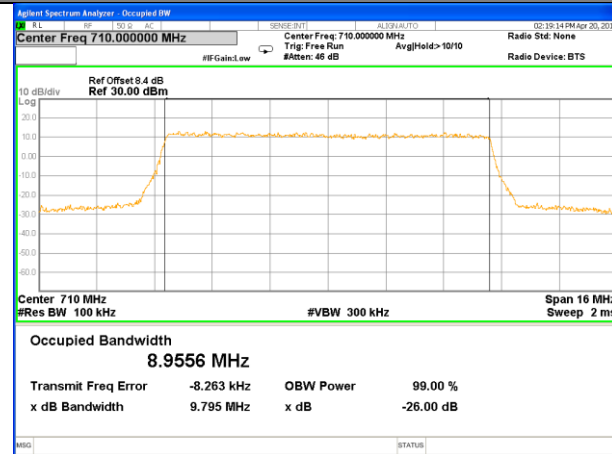

Highest Channel / 20MHz / 16QAM

LTE band 17

LTE band 17 (99% and -26 Bandwidth)

Lowest Channel / 5MHz / QPSK

Lowest Channel / 5MHz / 16QAM

Middle Channel / 5MHz / QPSK

Middle Channel / 5MHz / 16QAM

Highest Channel / 5MHz / QPSK

Highest Channel / 5MHz / 16QAM

LTE band 17

LTE band 17 (99% and -26 Bandwidth)

Lowest Channel / 10MHz / QPSK

Lowest Channel / 10MHz / 16QAM

Middle Channel / 10MHz / QPSK

Middle Channel / 10MHz / 16QAM

Highest Channel / 10MHz / QPSK

Highest Channel / 10MHz / 16QAM