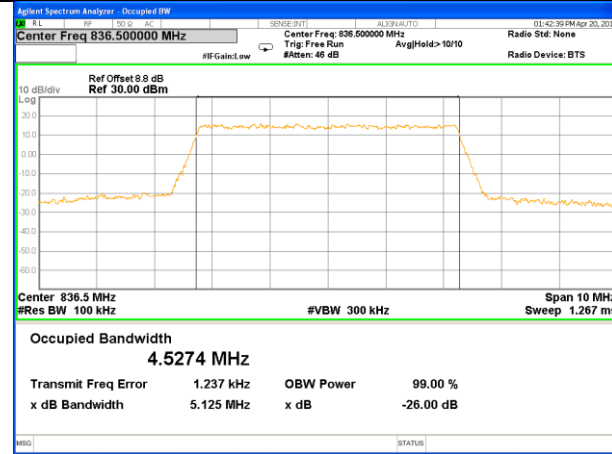

Highest Channel / 1.4MHz / 16QAM

LTE band 5

LTE band 5 (99% and -26 Bandwidth)

Lowest Channel / 3MHz / QPSK

Lowest Channel / 3MHz / 16QAM

Middle Channel / 3MHz / QPSK

Middle Channel / 3MHz / 16QAM

Highest Channel / 3MHz / QPSK

Highest Channel / 3MHz / 16QAM

LTE band 5

LTE band 5 (99% and -26 Bandwidth)

Lowest Channel / 5MHz / QPSK

Lowest Channel / 5MHz / 16QAM

Middle Channel / 5MHz / QPSK

Middle Channel / 5MHz / 16QAM

Highest Channel / 5MHz / QPSK

Highest Channel / 5MHz / 16QAM

LTE band 5

LTE band 5 (99% and -26 Bandwidth)

Lowest Channel / 10MHz / QPSK

Lowest Channel / 10MHz / 16QAM

Middle Channel / 10MHz / QPSK

Middle Channel / 10MHz / 16QAM

Highest Channel / 10MHz / QPSK