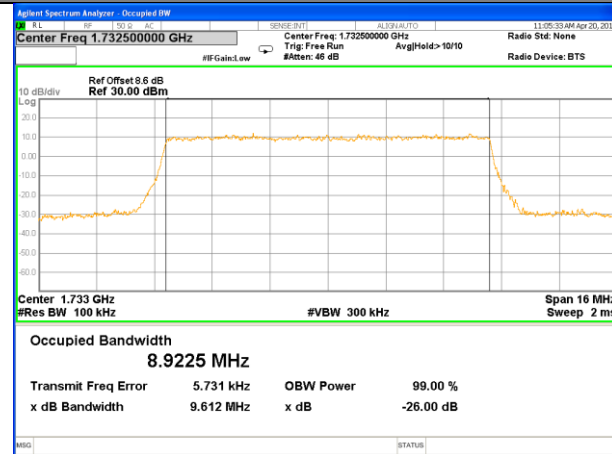

Highest Channel / 3MHz / 16QAM

LTE band 4

LTE band 4 (99% and -26 Bandwidth)

Lowest Channel / 5MHz / QPSK

Lowest Channel / 5MHz / 16QAM

Middle Channel / 5MHz / QPSK

Middle Channel / 5MHz / 16QAM

Highest Channel / 5MHz / QPSK

Highest Channel / 5MHz / 16QAM

LTE band 4

LTE band 4 (99% and -26 Bandwidth)

Lowest Channel / 10MHz / QPSK

Lowest Channel / 10MHz / 16QAM

Middle Channel / 10MHz / QPSK

Middle Channel / 10MHz / 16QAM

Highest Channel / 10MHz / QPSK

Highest Channel / 10MHz / 16QAM

LTE band 4

LTE band 4 (99% and -26 Bandwidth)

Lowest Channel / 15MHz / QPSK

Lowest Channel / 15MHz / 16QAM

Middle Channel / 15MHz / QPSK

Middle Channel / 15MHz / 16QAM

Highest Channel / 15MHz / QPSK

Highest Channel / 15MHz / 16QAM

LTE band 4

LTE band 4 (99% and -26 Bandwidth)

Lowest Channel / 20MHz / QPSK

Lowest Channel / 20MHz / 16QAM

Middle Channel / 20MHz / QPSK

Middle Channel / 20MHz / 16QAM

Highest Channel / 20MHz / QPSK