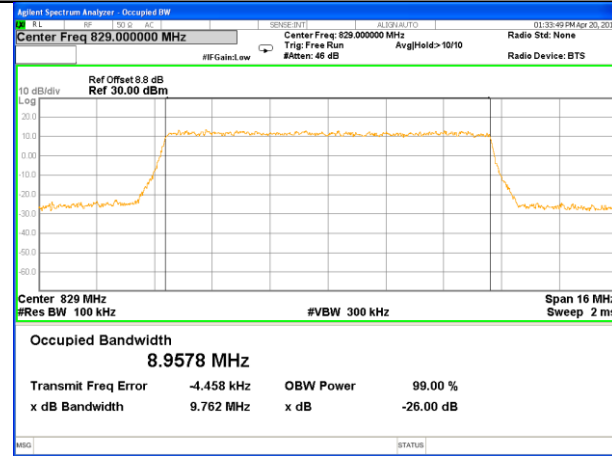

Highest Channel / 3MHz / 16QAM

LTE band 5

LTE band 5 (99% and -26 Bandwidth)

Lowest Channel / 5MHz / QPSK

Lowest Channel / 5MHz / 16QAM

Middle Channel / 5MHz / QPSK

Middle Channel / 5MHz / 16QAM

Highest Channel / 5MHz / QPSK

Highest Channel / 5MHz / 16QAM

LTE band 5

LTE band 5 (99% and -26 Bandwidth)

Lowest Channel / 10MHz / QPSK

Lowest Channel / 10MHz / 16QAM

Middle Channel / 10MHz / QPSK

Middle Channel / 10MHz / 16QAM

Highest Channel / 10MHz / QPSK

Highest Channel / 10MHz / 16QAM

LTE band 7

LTE band 7 (99% and -26 Bandwidth)

Lowest Channel / 5MHz / QPSK

Lowest Channel / 5MHz / 16QAM

Middle Channel / 5MHz / QPSK

Middle Channel / 5MHz / 16QAM

Highest Channel / 5MHz / QPSK