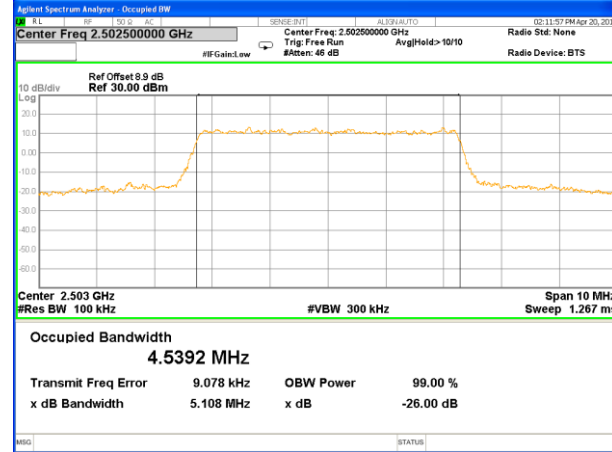

Highest Channel / 5MHz / 16QAM

LTE band 5

LTE band 5 (99% and -26 Bandwidth)

Lowest Channel / 10MHz / QPSK

Lowest Channel / 10MHz / 16QAM

Middle Channel / 10MHz / QPSK

Middle Channel / 10MHz / 16QAM

Highest Channel / 10MHz / QPSK

Highest Channel / 10MHz / 16QAM

LTE band 7

LTE band 7 (99% and -26 Bandwidth)

Lowest Channel / 5MHz / QPSK

Lowest Channel / 5MHz / 16QAM

Middle Channel / 5MHz / QPSK

Middle Channel / 5MHz / 16QAM

Highest Channel / 5MHz / QPSK

Highest Channel / 5MHz / 16QAM

LTE band 7

LTE band 7 (99% and -26 Bandwidth)

Lowest Channel / 10MHz / QPSK

Lowest Channel / 10MHz / 16QAM

Middle Channel / 10MHz / QPSK

Middle Channel / 10MHz / 16QAM

Highest Channel / 10MHz / QPSK