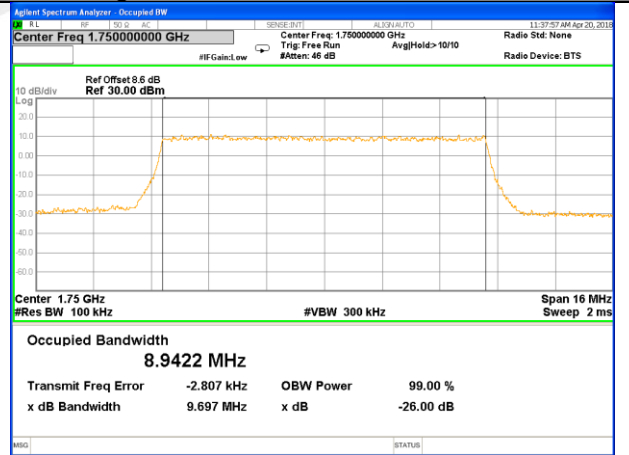

Highest Channel / 5MHz / 16QAM

LTE band 4

LTE band 4 (99% and -26 Bandwidth)

Lowest Channel / 10MHz / QPSK

Lowest Channel / 10MHz / 16QAM

Middle Channel / 10MHz / QPSK

Middle Channel / 10MHz / 16QAM

Highest Channel / 10MHz / QPSK

Highest Channel / 10MHz / 16QAM

LTE band 4

LTE band 4 (99% and -26 Bandwidth)

Lowest Channel / 15MHz / QPSK

Lowest Channel / 15MHz / 16QAM

Middle Channel / 15MHz / QPSK

Middle Channel / 15MHz / 16QAM

Highest Channel / 15MHz / QPSK