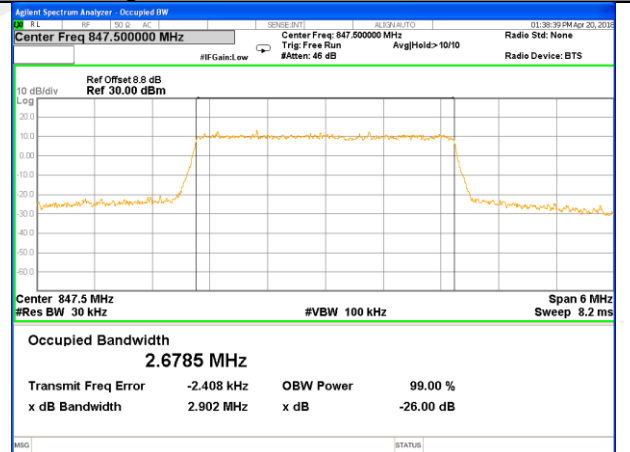

Highest Channel / 20MHz / 16QAM

LTE band 5

LTE band 5 (99% and -26 Bandwidth)

Lowest Channel / 1.4MHz / QPSK

Lowest Channel / 1.4MHz / 16QAM

Middle Channel / 1.4MHz / QPSK

Middle Channel / 1.4MHz / 16QAM

Highest Channel / 1.4MHz / QPSK

Highest Channel / 1.4MHz / 16QAM

LTE band 5

LTE band 5 (99% and -26 Bandwidth)

Lowest Channel / 3MHz / QPSK

Lowest Channel / 3MHz / 16QAM

Middle Channel / 3MHz / QPSK

Middle Channel / 3MHz / 16QAM

Highest Channel / 3MHz / QPSK

Highest Channel / 3MHz / 16QAM

LTE band 5

LTE band 5 (99% and -26 Bandwidth)

Lowest Channel / 5MHz / QPSK

Lowest Channel / 5MHz / 16QAM

Middle Channel / 5MHz / QPSK

Middle Channel / 5MHz / 16QAM

Highest Channel / 5MHz / QPSK