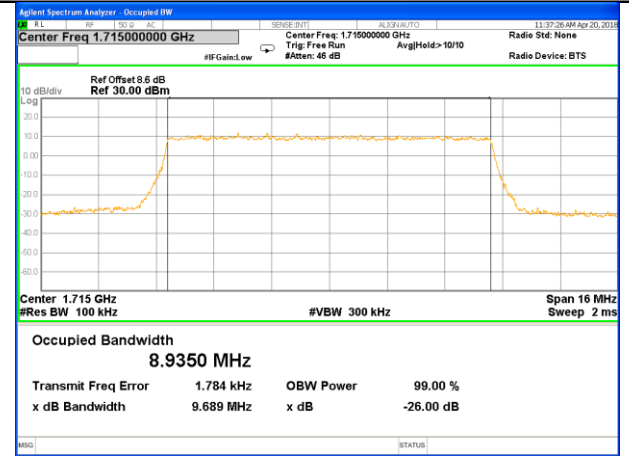

Highest Channel / 3MHz / 16QAM

LTE band 4

LTE band 4 (99% and -26 Bandwidth)

Lowest Channel / 5MHz / QPSK

Lowest Channel / 5MHz / 16QAM

Middle Channel / 5MHz / QPSK

Middle Channel / 5MHz / 16QAM

Highest Channel / 5MHz / QPSK

Highest Channel / 5MHz / 16QAM

LTE band 4

LTE band 4 (99% and -26 Bandwidth)

Lowest Channel / 10MHz / QPSK

Lowest Channel / 10MHz / 16QAM

Middle Channel / 10MHz / QPSK

Middle Channel / 10MHz / 16QAM

Highest Channel / 10MHz / QPSK

Highest Channel / 10MHz / 16QAM

LTE band 4

LTE band 4 (99% and -26 Bandwidth)

Lowest Channel / 15MHz / QPSK

Lowest Channel / 15MHz / 16QAM

Middle Channel / 15MHz / QPSK

Middle Channel / 15MHz / 16QAM

Highest Channel / 15MHz / QPSK

Highest Channel / 15MHz / 16QAM

LTE band 4

LTE band 4 (99% and -26 Bandwidth)

Lowest Channel / 20MHz / QPSK

Lowest Channel / 20MHz / 16QAM

Middle Channel / 20MHz / QPSK

Middle Channel / 20MHz / 16QAM

Highest Channel / 20MHz / QPSK