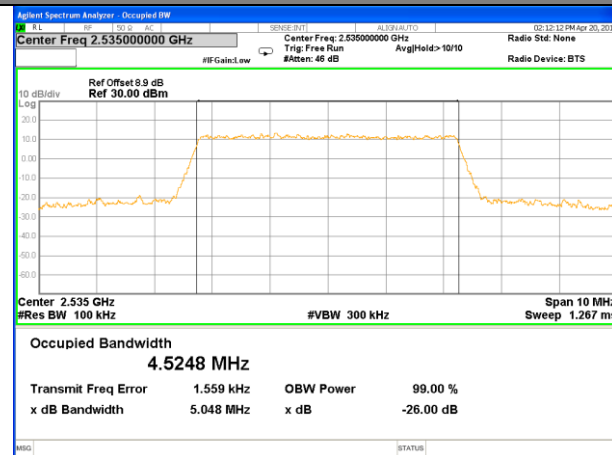

Highest Channel / 5MHz / 16QAM

LTE band 5

LTE band 5 (99% and -26 Bandwidth)

Lowest Channel / 10MHz / QPSK

Lowest Channel / 10MHz / 16QAM

Middle Channel / 10MHz / QPSK

Middle Channel / 10MHz / 16QAM

Highest Channel / 10MHz / QPSK

Highest Channel / 10MHz / 16QAM

LTE band 7

LTE band 7 (99% and -26 Bandwidth)

Lowest Channel / 5MHz / QPSK

Lowest Channel / 5MHz / 16QAM

Middle Channel / 5MHz / QPSK

Middle Channel / 5MHz / 16QAM

Highest Channel / 5MHz / QPSK

Highest Channel / 5MHz / 16QAM

LTE band 7

LTE band 7 (99% and -26 Bandwidth)

Lowest Channel / 10MHz / QPSK

Lowest Channel / 10MHz / 16QAM

Middle Channel / 10MHz / QPSK

Middle Channel / 10MHz / 16QAM

Highest Channel / 10MHz / QPSK