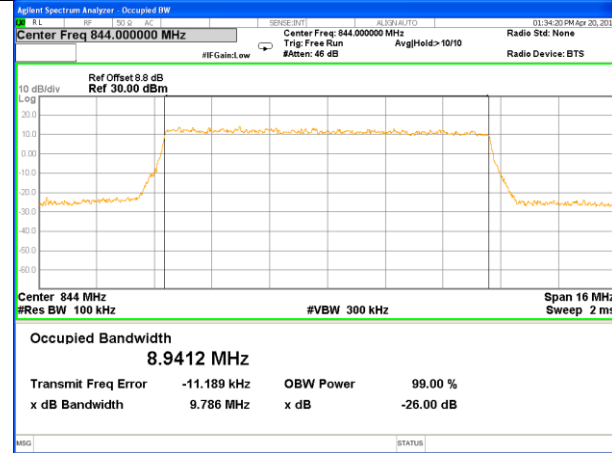

Highest Channel / 3MHz / 16QAM

LTE band 5

LTE band 5 (99% and -26 Bandwidth)

Lowest Channel / 5MHz / QPSK

Lowest Channel / 5MHz / 16QAM

Middle Channel / 5MHz / QPSK

Middle Channel / 5MHz / 16QAM

Highest Channel / 5MHz / QPSK

Highest Channel / 5MHz / 16QAM

LTE band 5

LTE band 5 (99% and -26 Bandwidth)

Lowest Channel / 10MHz / QPSK

Lowest Channel / 10MHz / 16QAM

Middle Channel / 10MHz / QPSK

Middle Channel / 10MHz / 16QAM

Highest Channel / 10MHz / QPSK

Highest Channel / 10MHz / 16QAM

LTE band 7

LTE band 7 (99% and -26 Bandwidth)

Lowest Channel / 5MHz / QPSK

Lowest Channel / 5MHz / 16QAM

Middle Channel / 5MHz / QPSK

Middle Channel / 5MHz / 16QAM

Highest Channel / 5MHz / QPSK