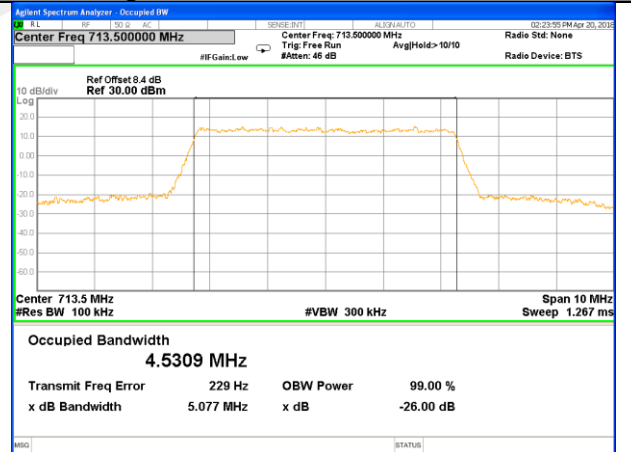

Highest Channel / 15MHz / 16QAM

LTE band 7

LTE band 7 (99% and -26 Bandwidth)

Lowest Channel / 20MHz / QPSK

Lowest Channel / 20MHz / 16QAM

Middle Channel / 20MHz / QPSK

Middle Channel / 20MHz / 16QAM

Highest Channel / 20MHz / QPSK

Highest Channel / 20MHz / 16QAM

LTE band 17

LTE band 17 (99% and -26 Bandwidth)

Lowest Channel / 5MHz / QPSK

Lowest Channel / 5MHz / 16QAM

Middle Channel / 5MHz / QPSK

Middle Channel / 5MHz / 16QAM

Highest Channel / 5MHz / QPSK

Highest Channel / 5MHz / 16QAM

LTE band 17

LTE band 17 (99% and -26 Bandwidth)

Lowest Channel / 10MHz / QPSK

Lowest Channel / 10MHz / 16QAM

Middle Channel / 10MHz / QPSK

Middle Channel / 10MHz / 16QAM

Highest Channel / 10MHz / QPSK