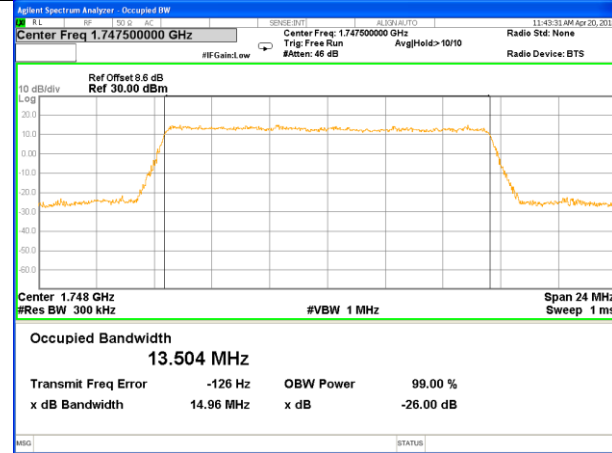

Highest Channel / 5MHz / 16QAM

LTE band 4

LTE band 4 (99% and -26 Bandwidth)

Lowest Channel / 10MHz / QPSK

Lowest Channel / 10MHz / 16QAM

Middle Channel / 10MHz / QPSK

Middle Channel / 10MHz / 16QAM

Highest Channel / 10MHz / QPSK

Highest Channel / 10MHz / 16QAM

LTE band 4

LTE band 4 (99% and -26 Bandwidth)

Lowest Channel / 15MHz / QPSK

Lowest Channel / 15MHz / 16QAM

Middle Channel / 15MHz / QPSK

Middle Channel / 15MHz / 16QAM

Highest Channel / 15MHz / QPSK

Highest Channel / 15MHz / 16QAM

LTE band 4

LTE band 4 (99% and -26 Bandwidth)

Lowest Channel / 20MHz / QPSK

Lowest Channel / 20MHz / 16QAM

Middle Channel / 20MHz / QPSK

Middle Channel / 20MHz / 16QAM

Highest Channel / 20MHz / QPSK

Highest Channel / 20MHz / 16QAM

LTE band 5

LTE band 5 (99% and -26 Bandwidth)

Lowest Channel / 1.4MHz / QPSK

Lowest Channel / 1.4MHz / 16QAM

Middle Channel / 1.4MHz / QPSK

Middle Channel / 1.4MHz / 16QAM

Highest Channel / 1.4MHz / QPSK