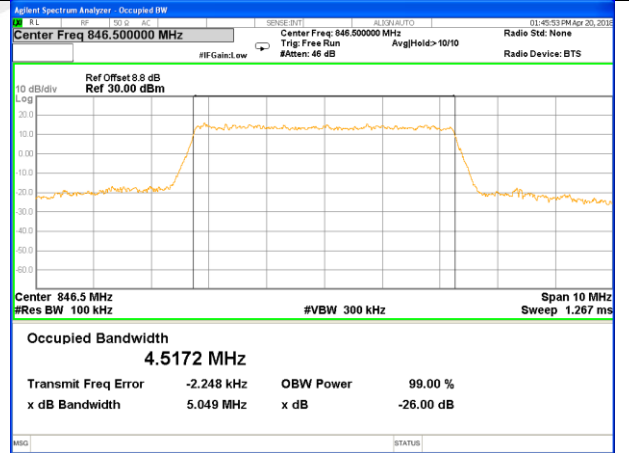

Highest Channel / 1.4MHz / 16QAM

LTE band 5

LTE band 5 (99% and -26 Bandwidth)

Lowest Channel / 3MHz / QPSK

Lowest Channel / 3MHz / 16QAM

Middle Channel / 3MHz / QPSK

Middle Channel / 3MHz / 16QAM

Highest Channel / 3MHz / QPSK

Highest Channel / 3MHz / 16QAM

LTE band 5

LTE band 5 (99% and -26 Bandwidth)

Lowest Channel / 5MHz / QPSK

Lowest Channel / 5MHz / 16QAM

Middle Channel / 5MHz / QPSK

Middle Channel / 5MHz / 16QAM

Highest Channel / 5MHz / QPSK

Highest Channel / 5MHz / 16QAM

LTE band 5

LTE band 5 (99% and -26 Bandwidth)

Lowest Channel / 10MHz / QPSK

Lowest Channel / 10MHz / 16QAM

Middle Channel / 10MHz / QPSK

Middle Channel / 10MHz / 16QAM

Highest Channel / 10MHz / QPSK