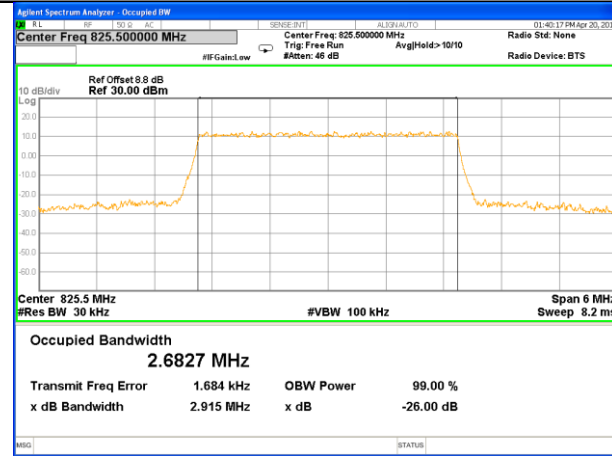

Highest Channel / 20MHz / 16QAM

LTE band 5

LTE band 5 (99% and -26 Bandwidth)

Lowest Channel / 1.4MHz / QPSK

Lowest Channel / 1.4MHz / 16QAM

Middle Channel / 1.4MHz / QPSK

Middle Channel / 1.4MHz / 16QAM

Highest Channel / 1.4MHz / QPSK

Highest Channel / 1.4MHz / 16QAM

LTE band 5

LTE band 5 (99% and -26 Bandwidth)

Lowest Channel / 3MHz / QPSK

Lowest Channel / 3MHz / 16QAM

Middle Channel / 3MHz / QPSK

Middle Channel / 3MHz / 16QAM

Highest Channel / 3MHz / QPSK

Highest Channel / 3MHz / 16QAM

LTE band 5

LTE band 5 (99% and -26 Bandwidth)

Lowest Channel / 5MHz / QPSK

Lowest Channel / 5MHz / 16QAM

Middle Channel / 5MHz / QPSK

Middle Channel / 5MHz / 16QAM

Highest Channel / 5MHz / QPSK