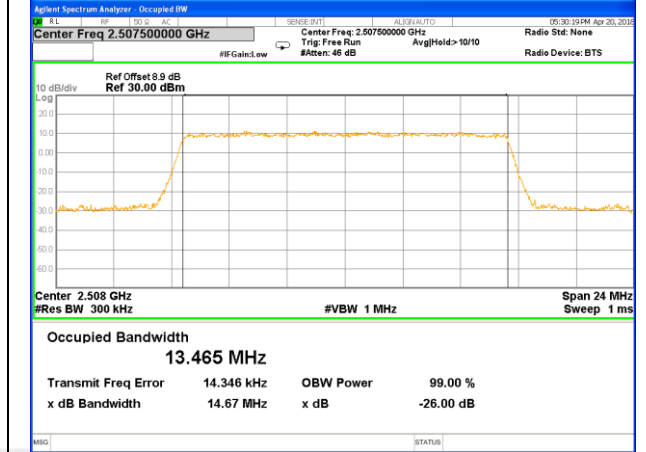

Highest Channel / 5MHz / 16QAM

LTE band 7

LTE band 7 (99% and -26 Bandwidth)

Lowest Channel / 10MHz / QPSK

Lowest Channel / 10MHz / 16QAM

Middle Channel / 10MHz / QPSK

Middle Channel / 10MHz / 16QAM

Highest Channel / 10MHz / QPSK

Highest Channel / 10MHz / 16QAM

LTE band 7

LTE band 7 (99% and -26 Bandwidth)

Lowest Channel / 15MHz / QPSK

Lowest Channel / 15MHz / 16QAM

Middle Channel / 15MHz / QPSK

Middle Channel / 15MHz / 16QAM

Highest Channel / 15MHz / QPSK

Highest Channel / 15MHz / 16QAM

LTE band 7

LTE band 7 (99% and -26 Bandwidth)

Lowest Channel / 20MHz / QPSK

Lowest Channel / 20MHz / 16QAM

Middle Channel / 20MHz / QPSK

Middle Channel / 20MHz / 16QAM

Highest Channel / 20MHz / QPSK