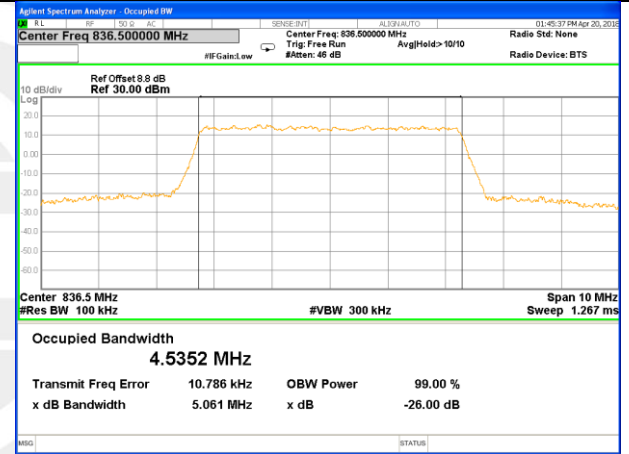

Highest Channel / 1.4MHz / 16QAM

LTE band 5

LTE band 5 (99% and -26 Bandwidth)

Lowest Channel / 3MHz / QPSK

Lowest Channel / 3MHz / 16QAM

Middle Channel / 3MHz / QPSK

Middle Channel / 3MHz / 16QAM

Highest Channel / 3MHz / QPSK

Highest Channel / 3MHz / 16QAM

LTE band 5

LTE band 5 (99% and -26 Bandwidth)

Lowest Channel / 5MHz / QPSK

Lowest Channel / 5MHz / 16QAM

Middle Channel / 5MHz / QPSK

Middle Channel / 5MHz / 16QAM

Highest Channel / 5MHz / QPSK

Highest Channel / 5MHz / 16QAM

LTE band 5

LTE band 5 (99% and -26 Bandwidth)

Lowest Channel / 10MHz / QPSK

Lowest Channel / 10MHz / 16QAM

Middle Channel / 10MHz / QPSK

Middle Channel / 10MHz / 16QAM

Highest Channel / 10MHz / QPSK