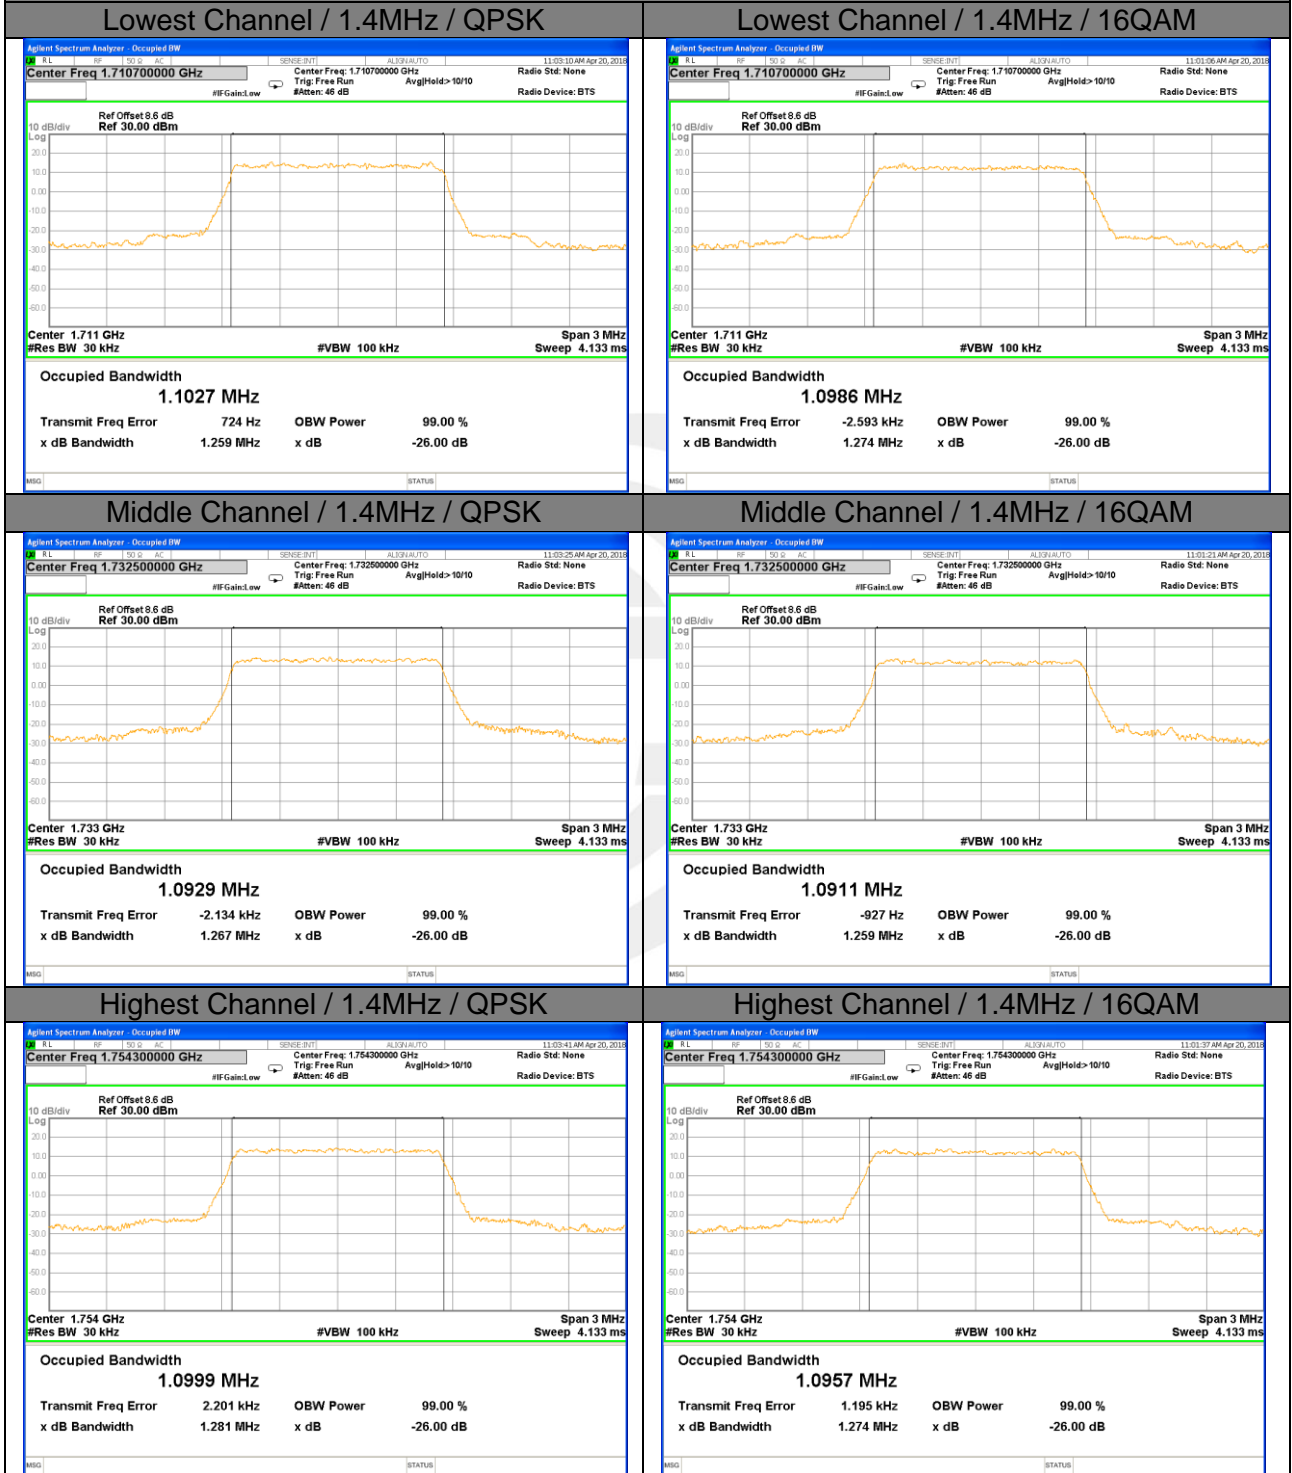

# OCCUPIED BANDWIDTH LTE band 4

## LTE band 4 (99% and -26 Bandwidth)

LTE band 4

LTE band 4 (99% and -26 Bandwidth)

Lowest Channel / 3MHz / QPSK

Lowest Channel / 3MHz / 16QAM

Middle Channel / 3MHz / QPSK

Middle Channel / 3MHz / 16QAM

Highest Channel / 3MHz / QPSK

Highest Channel / 3MHz / 16QAM

LTE band 4

LTE band 4 (99% and -26 Bandwidth)

Lowest Channel / 5MHz / QPSK

Lowest Channel / 5MHz / 16QAM

Middle Channel / 5MHz / QPSK

Middle Channel / 5MHz / 16QAM

Highest Channel / 5MHz / QPSK

Highest Channel / 5MHz / 16QAM

LTE band 4

LTE band 4 (99% and -26 Bandwidth)

Lowest Channel / 10MHz / QPSK

Lowest Channel / 10MHz / 16QAM

Middle Channel / 10MHz / QPSK

Middle Channel / 10MHz / 16QAM

Highest Channel / 10MHz / QPSK