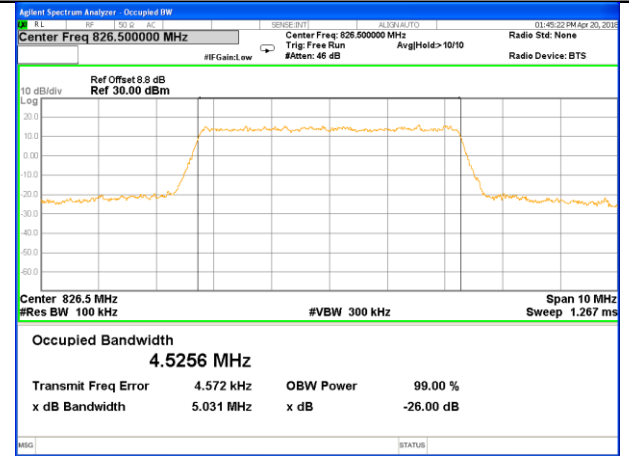

Highest Channel / 1.4MHz / 16QAM

LTE band 5

LTE band 5 (99% and -26 Bandwidth)

Lowest Channel / 3MHz / QPSK

Lowest Channel / 3MHz / 16QAM

Middle Channel / 3MHz / QPSK

Middle Channel / 3MHz / 16QAM

Highest Channel / 3MHz / QPSK

Highest Channel / 3MHz / 16QAM

LTE band 5

LTE band 5 (99% and -26 Bandwidth)

Lowest Channel / 5MHz / QPSK

Lowest Channel / 5MHz / 16QAM

Middle Channel / 5MHz / QPSK

Middle Channel / 5MHz / 16QAM

Highest Channel / 5MHz / QPSK

Highest Channel / 5MHz / 16QAM

LTE band 5

LTE band 5 (99% and -26 Bandwidth)

Lowest Channel / 10MHz / QPSK

Lowest Channel / 10MHz / 16QAM

Middle Channel / 10MHz / QPSK

Middle Channel / 10MHz / 16QAM

Highest Channel / 10MHz / QPSK