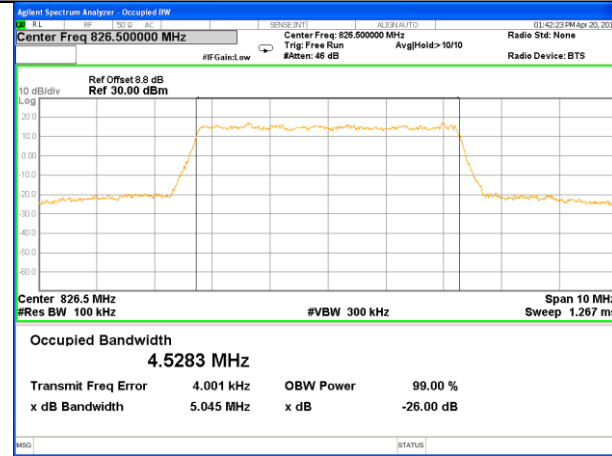

Highest Channel / 1.4MHz / 16QAM

LTE band 5

LTE band 5 (99% and -26 Bandwidth)

Lowest Channel / 3MHz / QPSK

Lowest Channel / 3MHz / 16QAM

Middle Channel / 3MHz / QPSK

Middle Channel / 3MHz / 16QAM

Highest Channel / 3MHz / QPSK

Highest Channel / 3MHz / 16QAM

LTE band 5

LTE band 5 (99% and -26 Bandwidth)

Lowest Channel / 5MHz / QPSK

Lowest Channel / 5MHz / 16QAM

Middle Channel / 5MHz / QPSK

Middle Channel / 5MHz / 16QAM

Highest Channel / 5MHz / QPSK

Highest Channel / 5MHz / 16QAM

LTE band 5

LTE band 5 (99% and -26 Bandwidth)

Lowest Channel / 10MHz / QPSK

Lowest Channel / 10MHz / 16QAM

Middle Channel / 10MHz / QPSK

Middle Channel / 10MHz / 16QAM

Highest Channel / 10MHz / QPSK