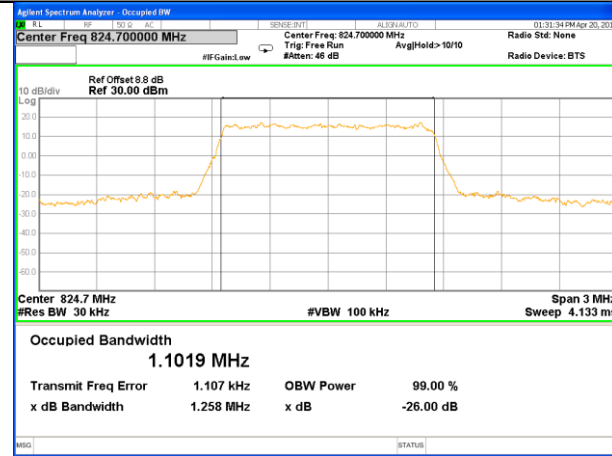

Highest Channel / 15MHz / 16QAM

LTE band 4

LTE band 4 (99% and -26 Bandwidth)

Lowest Channel / 20MHz / QPSK

Lowest Channel / 20MHz / 16QAM

Middle Channel / 20MHz / QPSK

Middle Channel / 20MHz / 16QAM

Highest Channel / 20MHz / QPSK

Highest Channel / 20MHz / 16QAM

LTE band 5

LTE band 5 (99% and -26 Bandwidth)

Lowest Channel / 1.4MHz / QPSK

Lowest Channel / 1.4MHz / 16QAM

Middle Channel / 1.4MHz / QPSK

Middle Channel / 1.4MHz / 16QAM

Highest Channel / 1.4MHz / QPSK

Highest Channel / 1.4MHz / 16QAM

LTE band 5

LTE band 5 (99% and -26 Bandwidth)

Lowest Channel / 3MHz / QPSK

Lowest Channel / 3MHz / 16QAM

Middle Channel / 3MHz / QPSK

Middle Channel / 3MHz / 16QAM

Highest Channel / 3MHz / QPSK