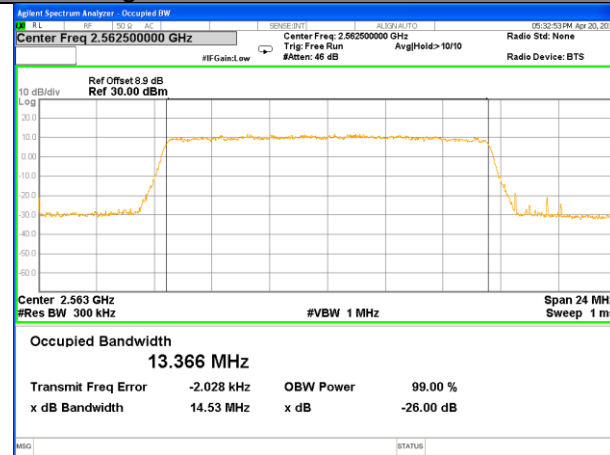

Highest Channel / 5MHz / 16QAM

LTE band 7

LTE band 7 (99% and -26 Bandwidth)

Lowest Channel / 10MHz / QPSK

Lowest Channel / 10MHz / 16QAM

Middle Channel / 10MHz / QPSK

Middle Channel / 10MHz / 16QAM

Highest Channel / 10MHz / QPSK

Highest Channel / 10MHz / 16QAM

LTE band 7

LTE band 7 (99% and -26 Bandwidth)

Lowest Channel / 15MHz / QPSK

Lowest Channel / 15MHz / 16QAM

Middle Channel / 15MHz / QPSK

Middle Channel / 15MHz / 16QAM

Highest Channel / 15MHz / QPSK

Highest Channel / 15MHz / 16QAM

LTE band 7

LTE band 7 (99% and -26 Bandwidth)

Lowest Channel / 20MHz / QPSK

Lowest Channel / 20MHz / 16QAM

Middle Channel / 20MHz / QPSK

Middle Channel / 20MHz / 16QAM

Highest Channel / 20MHz / QPSK