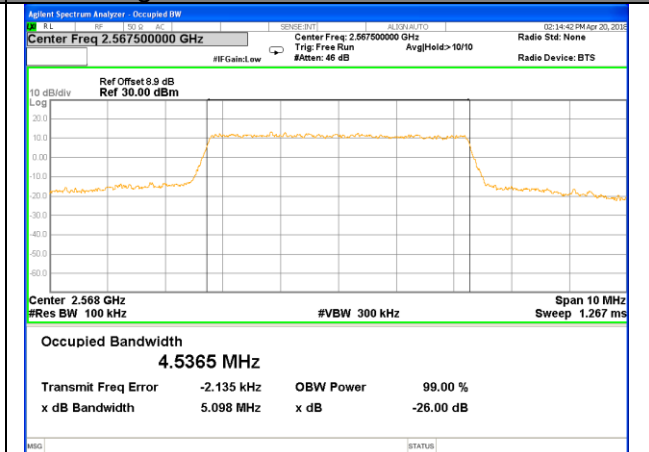

Highest Channel / 5MHz / 16QAM

LTE band 5

LTE band 5 (99% and -26 Bandwidth)

Lowest Channel / 10MHz / QPSK

Lowest Channel / 10MHz / 16QAM

Middle Channel / 10MHz / QPSK

Middle Channel / 10MHz / 16QAM

Highest Channel / 10MHz / QPSK

Highest Channel / 10MHz / 16QAM

LTE band 7

LTE band 7 (99% and -26 Bandwidth)

Lowest Channel / 5MHz / QPSK

Lowest Channel / 5MHz / 16QAM

Middle Channel / 5MHz / QPSK

Middle Channel / 5MHz / 16QAM

Highest Channel / 5MHz / QPSK

Highest Channel / 5MHz / 16QAM

LTE band 7

LTE band 7 (99% and -26 Bandwidth)

Lowest Channel / 10MHz / QPSK

Lowest Channel / 10MHz / 16QAM

Middle Channel / 10MHz / QPSK

Middle Channel / 10MHz / 16QAM

Highest Channel / 10MHz / QPSK