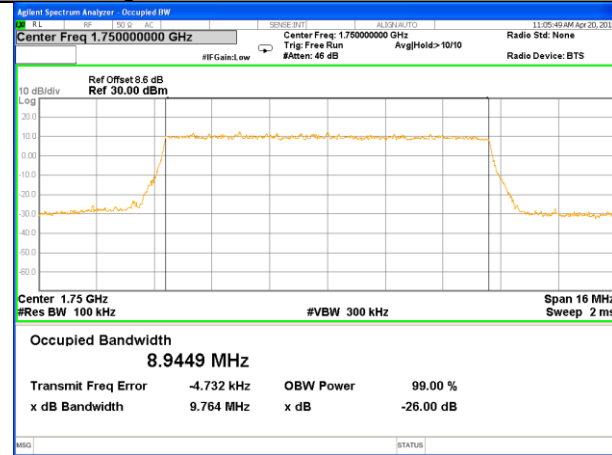

Highest Channel / 3MHz / 16QAM

LTE band 4

LTE band 4 (99% and -26 Bandwidth)

Lowest Channel / 5MHz / QPSK

Lowest Channel / 5MHz / 16QAM

Middle Channel / 5MHz / QPSK

Middle Channel / 5MHz / 16QAM

Highest Channel / 5MHz / QPSK

Highest Channel / 5MHz / 16QAM

LTE band 4

LTE band 4 (99% and -26 Bandwidth)

Lowest Channel / 10MHz / QPSK

Lowest Channel / 10MHz / 16QAM

Middle Channel / 10MHz / QPSK

Middle Channel / 10MHz / 16QAM

Highest Channel / 10MHz / QPSK

Highest Channel / 10MHz / 16QAM

LTE band 4

LTE band 4 (99% and -26 Bandwidth)

Lowest Channel / 15MHz / QPSK

Lowest Channel / 15MHz / 16QAM

Middle Channel / 15MHz / QPSK

Middle Channel / 15MHz / 16QAM

Highest Channel / 15MHz / QPSK