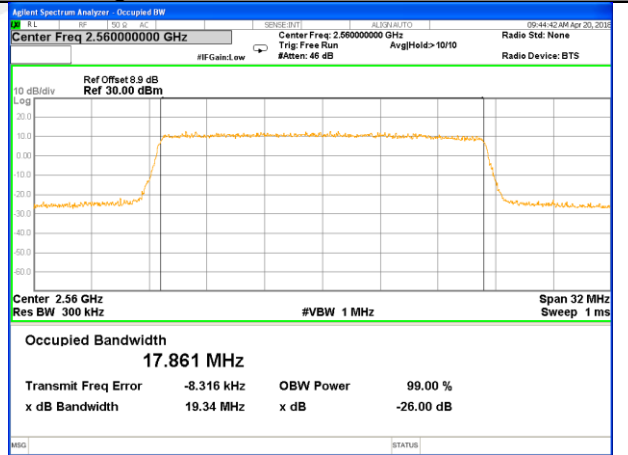

Highest Channel / 10MHz / 16QAM

LTE band 7

LTE band 7 (99% and -26 Bandwidth)

Lowest Channel / 15MHz / QPSK

Lowest Channel / 15MHz / 16QAM

Middle Channel / 15MHz / QPSK

Middle Channel / 15MHz / 16QAM

Highest Channel / 15MHz / QPSK

Highest Channel / 15MHz / 16QAM

LTE band 7

LTE band 7 (99% and -26 Bandwidth)

Lowest Channel / 20MHz / QPSK

Lowest Channel / 20MHz / 16QAM

Middle Channel / 20MHz / QPSK

Middle Channel / 20MHz / 16QAM

Highest Channel / 20MHz / QPSK

Highest Channel / 20MHz / 16QAM

LTE band 17

LTE band 17 (99% and -26 Bandwidth)

Lowest Channel / 5MHz / QPSK

Lowest Channel / 5MHz / 16QAM

Middle Channel / 5MHz / QPSK

Middle Channel / 5MHz / 16QAM

Highest Channel / 5MHz / QPSK