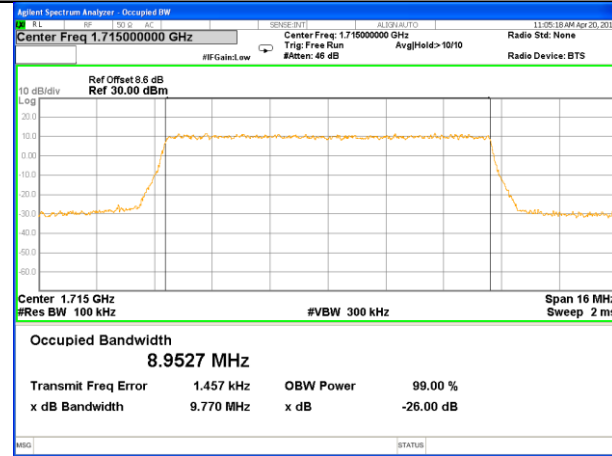

Highest Channel / 3MHz / 16QAM

LTE band 4

LTE band 4 (99% and -26 Bandwidth)

Lowest Channel / 5MHz / QPSK

Lowest Channel / 5MHz / 16QAM

Middle Channel / 5MHz / QPSK

Middle Channel / 5MHz / 16QAM

Highest Channel / 5MHz / QPSK

Highest Channel / 5MHz / 16QAM

LTE band 4

LTE band 4 (99% and -26 Bandwidth)

Lowest Channel / 10MHz / QPSK

Lowest Channel / 10MHz / 16QAM

Middle Channel / 10MHz / QPSK

Middle Channel / 10MHz / 16QAM

Highest Channel / 10MHz / QPSK

Highest Channel / 10MHz / 16QAM

LTE band 4

LTE band 4 (99% and -26 Bandwidth)

Lowest Channel / 15MHz / QPSK

Lowest Channel / 15MHz / 16QAM

Middle Channel / 15MHz / QPSK

Middle Channel / 15MHz / 16QAM

Highest Channel / 15MHz / QPSK