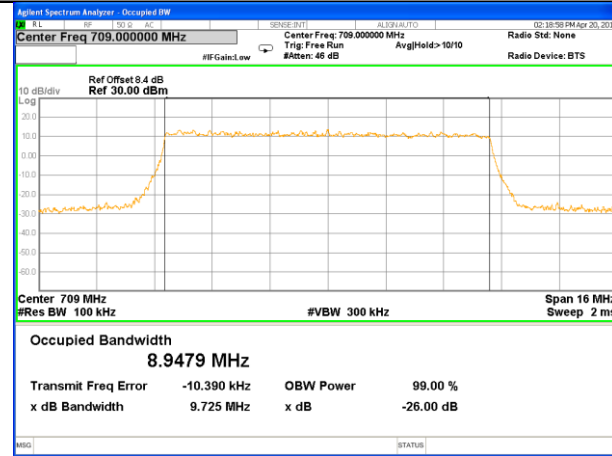

Highest Channel / 20MHz / 16QAM

LTE band 17

LTE band 17 (99% and -26 Bandwidth)

Lowest Channel / 5MHz / QPSK

Lowest Channel / 5MHz / 16QAM

Middle Channel / 5MHz / QPSK

Middle Channel / 5MHz / 16QAM

Highest Channel / 5MHz / QPSK

Highest Channel / 5MHz / 16QAM

LTE band 17

LTE band 17 (99% and -26 Bandwidth)

Lowest Channel / 10MHz / QPSK

Lowest Channel / 10MHz / 16QAM

Middle Channel / 10MHz / QPSK

Middle Channel / 10MHz / 16QAM

Highest Channel / 10MHz / QPSK

Highest Channel / 10MHz / 16QAM