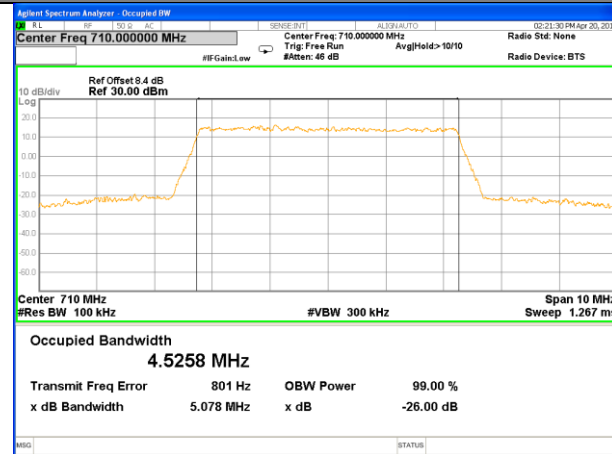

Highest Channel / 15MHz / 16QAM

LTE band 7

LTE band 7 (99% and -26 Bandwidth)

Lowest Channel / 20MHz / QPSK

Lowest Channel / 20MHz / 16QAM

Middle Channel / 20MHz / QPSK

Middle Channel / 20MHz / 16QAM

Highest Channel / 20MHz / QPSK

Highest Channel / 20MHz / 16QAM

LTE band 17

LTE band 17 (99% and -26 Bandwidth)

Lowest Channel / 5MHz / QPSK

Lowest Channel / 5MHz / 16QAM

Middle Channel / 5MHz / QPSK

Middle Channel / 5MHz / 16QAM

Highest Channel / 5MHz / QPSK

Highest Channel / 5MHz / 16QAM

LTE band 17

LTE band 17 (99% and -26 Bandwidth)

Lowest Channel / 10MHz / QPSK

Lowest Channel / 10MHz / 16QAM

Middle Channel / 10MHz / QPSK

Middle Channel / 10MHz / 16QAM

Highest Channel / 10MHz / QPSK