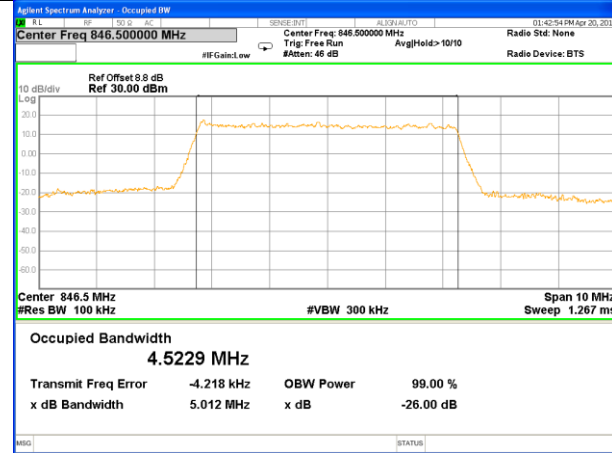

Highest Channel / 1.4MHz / 16QAM

LTE band 5

LTE band 5 (99% and -26 Bandwidth)

Lowest Channel / 3MHz / QPSK

Lowest Channel / 3MHz / 16QAM

Middle Channel / 3MHz / QPSK

Middle Channel / 3MHz / 16QAM

Highest Channel / 3MHz / QPSK

Highest Channel / 3MHz / 16QAM

LTE band 5

LTE band 5 (99% and -26 Bandwidth)

Lowest Channel / 5MHz / QPSK

Lowest Channel / 5MHz / 16QAM

Middle Channel / 5MHz / QPSK

Middle Channel / 5MHz / 16QAM

Highest Channel / 5MHz / QPSK

Highest Channel / 5MHz / 16QAM

LTE band 5

LTE band 5 (99% and -26 Bandwidth)

Lowest Channel / 10MHz / QPSK

Lowest Channel / 10MHz / 16QAM

Middle Channel / 10MHz / QPSK

Middle Channel / 10MHz / 16QAM

Highest Channel / 10MHz / QPSK