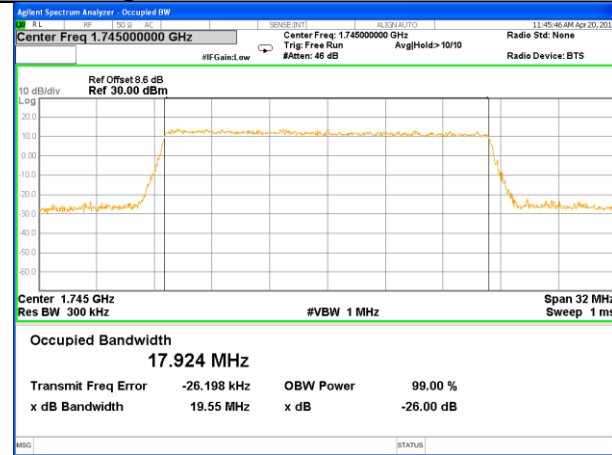

Highest Channel / 10MHz / 16QAM

LTE band 4

LTE band 4 (99% and -26 Bandwidth)

Lowest Channel / 15MHz / QPSK

Lowest Channel / 15MHz / 16QAM

Middle Channel / 15MHz / QPSK

Middle Channel / 15MHz / 16QAM

Highest Channel / 15MHz / QPSK

Highest Channel / 15MHz / 16QAM

LTE band 4

LTE band 4 (99% and -26 Bandwidth)

Lowest Channel / 20MHz / QPSK

Lowest Channel / 20MHz / 16QAM

Middle Channel / 20MHz / QPSK

Middle Channel / 20MHz / 16QAM

Highest Channel / 20MHz / QPSK

Highest Channel / 20MHz / 16QAM

LTE band 5

LTE band 5 (99% and -26 Bandwidth)

Lowest Channel / 1.4MHz / QPSK

Lowest Channel / 1.4MHz / 16QAM

Middle Channel / 1.4MHz / QPSK

Middle Channel / 1.4MHz / 16QAM

Highest Channel / 1.4MHz / QPSK

Highest Channel / 1.4MHz / 16QAM

LTE band 5

LTE band 5 (99% and -26 Bandwidth)

Lowest Channel / 3MHz / QPSK

Lowest Channel / 3MHz / 16QAM

Middle Channel / 3MHz / QPSK

Middle Channel / 3MHz / 16QAM

Highest Channel / 3MHz / QPSK