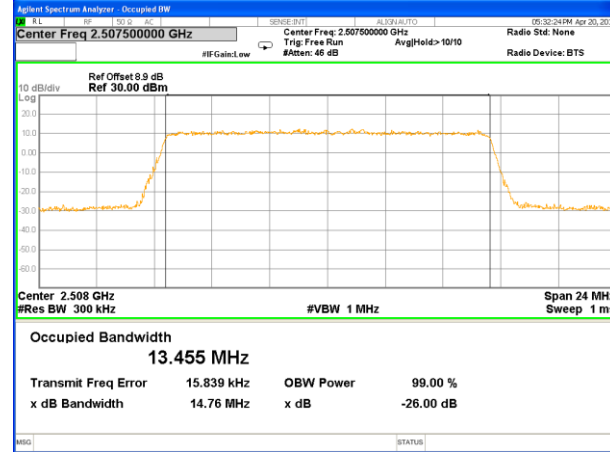

Highest Channel / 5MHz / 16QAM

LTE band 7

LTE band 7 (99% and -26 Bandwidth)

Lowest Channel / 10MHz / QPSK

Lowest Channel / 10MHz / 16QAM

Middle Channel / 10MHz / QPSK

Middle Channel / 10MHz / 16QAM

Highest Channel / 10MHz / QPSK

Highest Channel / 10MHz / 16QAM

LTE band 7

LTE band 7 (99% and -26 Bandwidth)

Lowest Channel / 15MHz / QPSK

Lowest Channel / 15MHz / 16QAM

Middle Channel / 15MHz / QPSK

Middle Channel / 15MHz / 16QAM

Highest Channel / 15MHz / QPSK

Highest Channel / 15MHz / 16QAM

LTE band 7

LTE band 7 (99% and -26 Bandwidth)

Lowest Channel / 20MHz / QPSK

Lowest Channel / 20MHz / 16QAM

Middle Channel / 20MHz / QPSK

Middle Channel / 20MHz / 16QAM

Highest Channel / 20MHz / QPSK