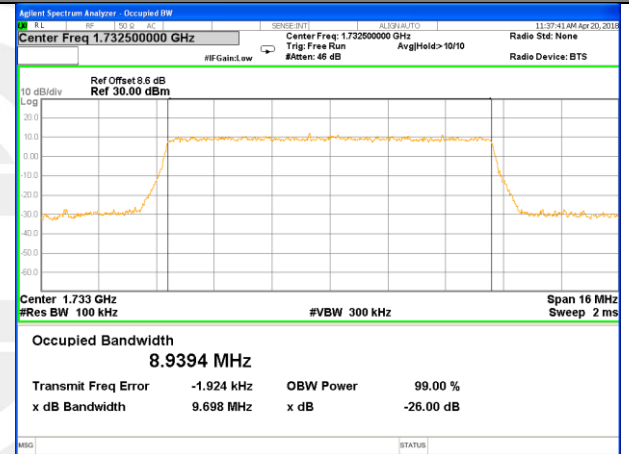

Highest Channel / 3MHz / 16QAM

LTE band 4

LTE band 4 (99% and -26 Bandwidth)

Lowest Channel / 5MHz / QPSK

Lowest Channel / 5MHz / 16QAM

Middle Channel / 5MHz / QPSK

Middle Channel / 5MHz / 16QAM

Highest Channel / 5MHz / QPSK

Highest Channel / 5MHz / 16QAM

LTE band 4

LTE band 4 (99% and -26 Bandwidth)

Lowest Channel / 10MHz / QPSK

Lowest Channel / 10MHz / 16QAM

Middle Channel / 10MHz / QPSK

Middle Channel / 10MHz / 16QAM

Highest Channel / 10MHz / QPSK

Highest Channel / 10MHz / 16QAM

LTE band 4

LTE band 4 (99% and -26 Bandwidth)

Lowest Channel / 15MHz / QPSK

Lowest Channel / 15MHz / 16QAM

Middle Channel / 15MHz / QPSK

Middle Channel / 15MHz / 16QAM

Highest Channel / 15MHz / QPSK