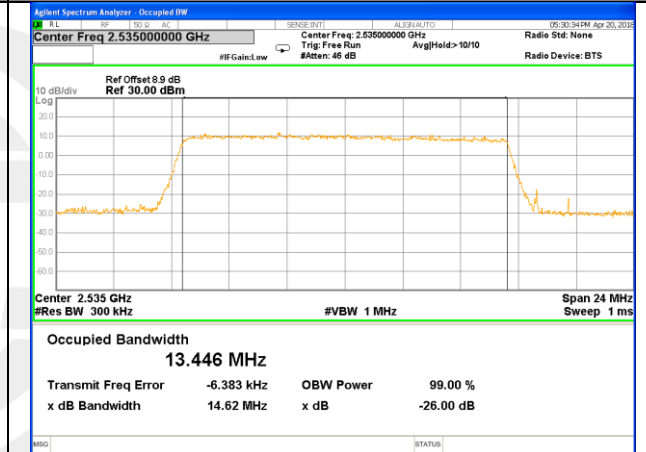

Highest Channel / 5MHz / 16QAM

LTE band 7

LTE band 7 (99% and -26 Bandwidth)

Lowest Channel / 10MHz / QPSK

Lowest Channel / 10MHz / 16QAM

Middle Channel / 10MHz / QPSK

Middle Channel / 10MHz / 16QAM

Highest Channel / 10MHz / QPSK

Highest Channel / 10MHz / 16QAM

LTE band 7

LTE band 7 (99% and -26 Bandwidth)

Lowest Channel / 15MHz / QPSK

Lowest Channel / 15MHz / 16QAM

Middle Channel / 15MHz / QPSK

Middle Channel / 15MHz / 16QAM

Highest Channel / 15MHz / QPSK

Highest Channel / 15MHz / 16QAM

LTE band 7

LTE band 7 (99% and -26 Bandwidth)

Lowest Channel / 20MHz / QPSK

Lowest Channel / 20MHz / 16QAM

Middle Channel / 20MHz / QPSK

Middle Channel / 20MHz / 16QAM

Highest Channel / 20MHz / QPSK