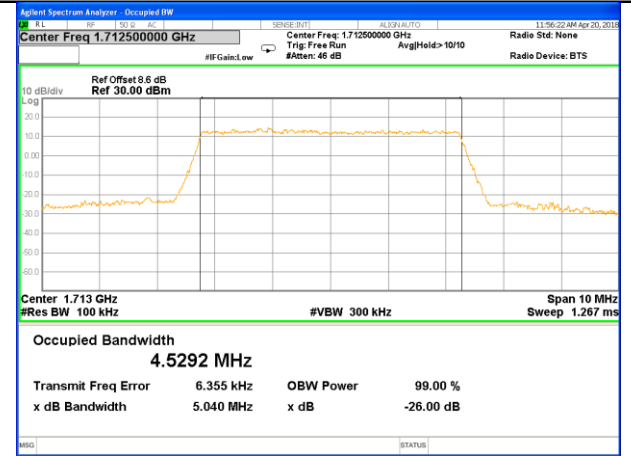

Highest Channel / 3MHz / 16QAM

LTE band 4

LTE band 4 (99% and -26 Bandwidth)

Lowest Channel / 5MHz / QPSK

Lowest Channel / 5MHz / 16QAM

Middle Channel / 5MHz / QPSK

Middle Channel / 5MHz / 16QAM

Highest Channel / 5MHz / QPSK

Highest Channel / 5MHz / 16QAM

LTE band 4

LTE band 4 (99% and -26 Bandwidth)

Lowest Channel / 10MHz / QPSK

Lowest Channel / 10MHz / 16QAM

Middle Channel / 10MHz / QPSK

Middle Channel / 10MHz / 16QAM

Highest Channel / 10MHz / QPSK