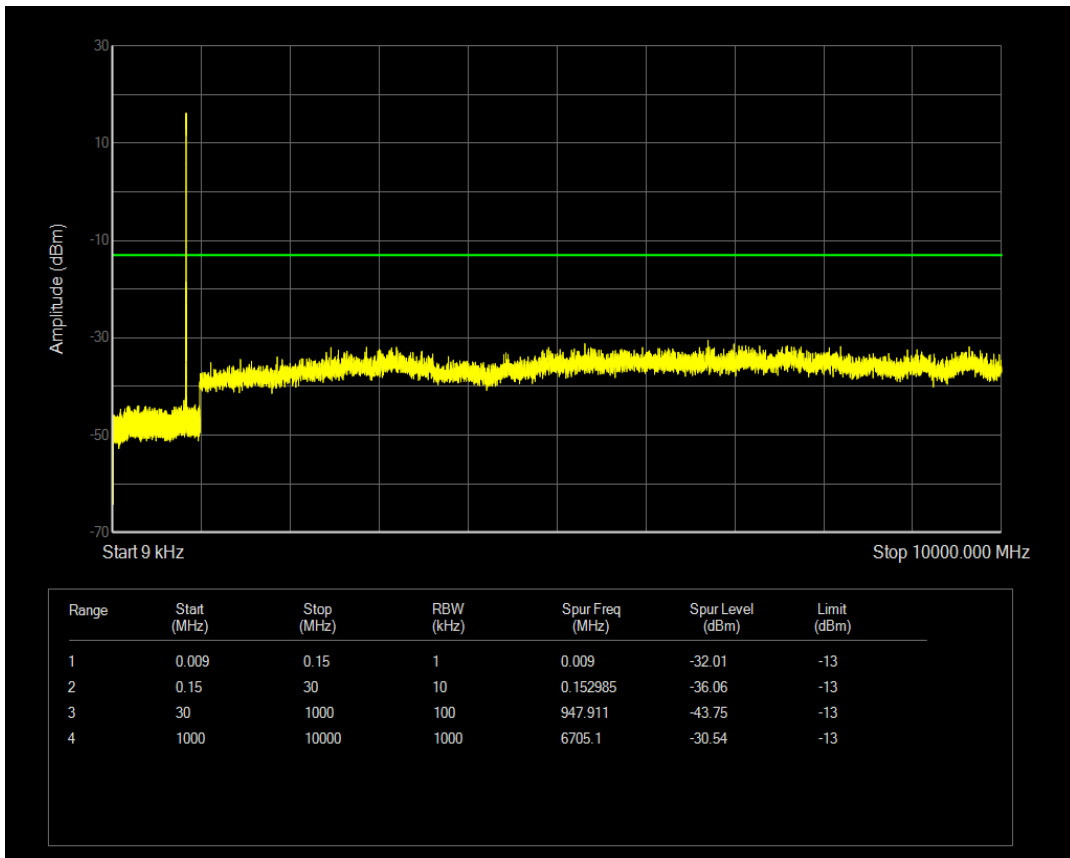

Band5 QAM16 BW=3MHz Channel=20635 RB Size=15 Position=#0

Band5 QAM16 BW=3MHz Channel=20635 RB Size=1 Position=#0