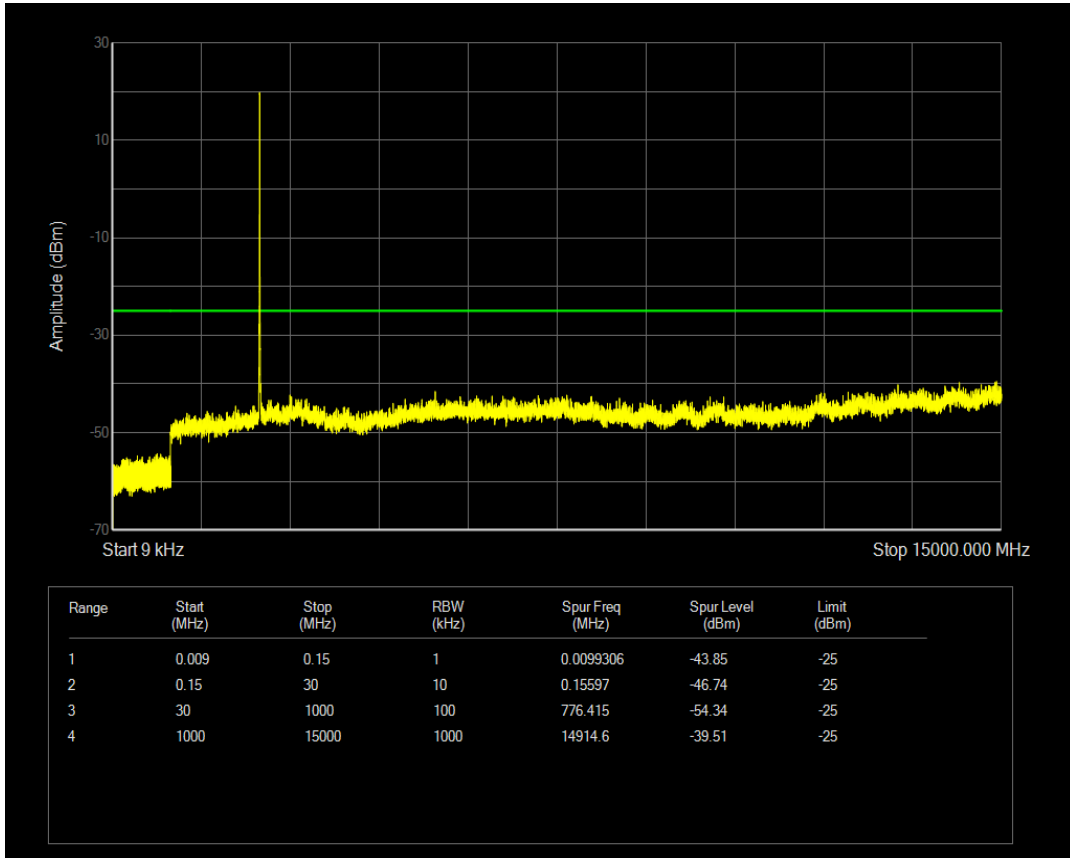

Band7 QAM16 BW=5MHz Channel=20775 RB Size=25 Position=#0

Band7 QPSK BW=5MHz Channel=21100 RB Size=1 Position=#0