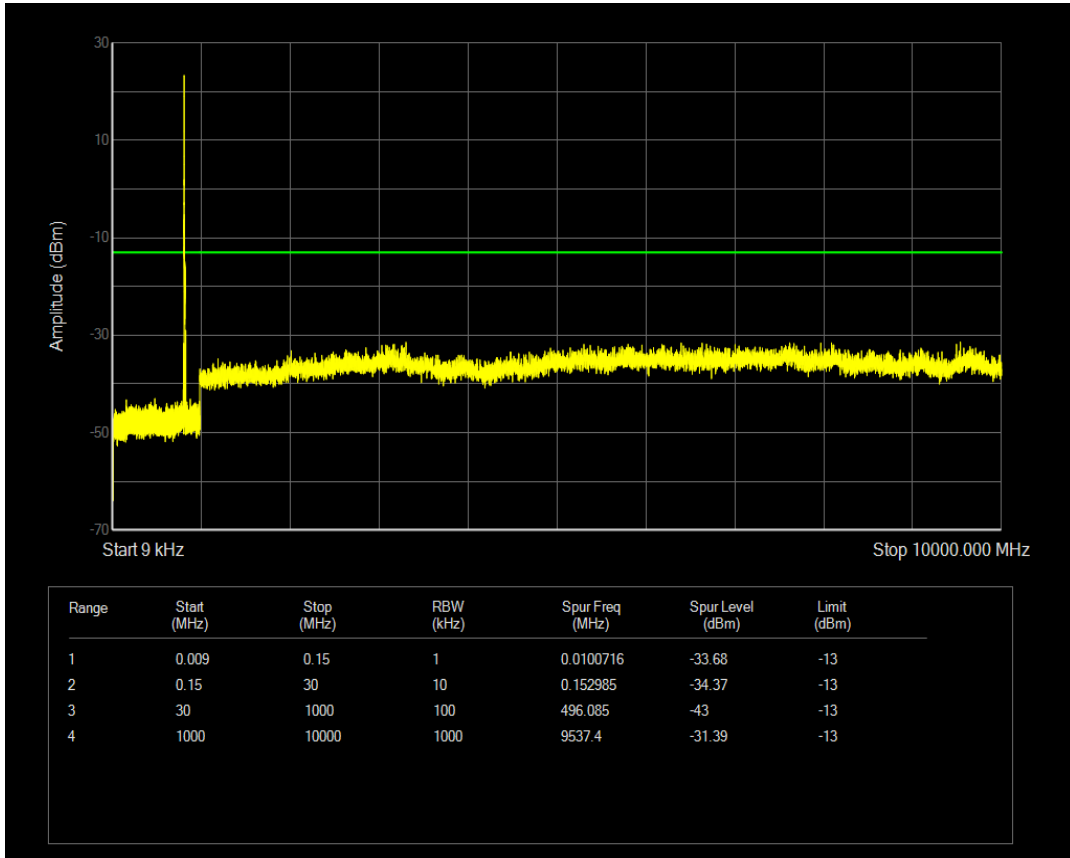

Band5 QAM16 BW=5MHz Channel=20625 RB Size=1 Position=#0

Band5 QPSK BW=10MHz Channel=20450 RB Size=1 Position=#0

Band5 QAM16 BW=5MHz Channel=20625 RB Size=25 Position=#0

Band5 QPSK BW=10MHz Channel=20450 RB Size=50 Position=#0

Band5 QAM16 BW=10MHz Channel=20450 RB Size=50 Position=#0

Band5 QAM16 BW=10MHz Channel=20450 RB Size=1 Position=#0

Band5 QPSK BW=10MHz Channel=20525 RB Size=1 Position=#0

Band5 QAM16 BW=10MHz Channel=20525 RB Size=1 Position=#0