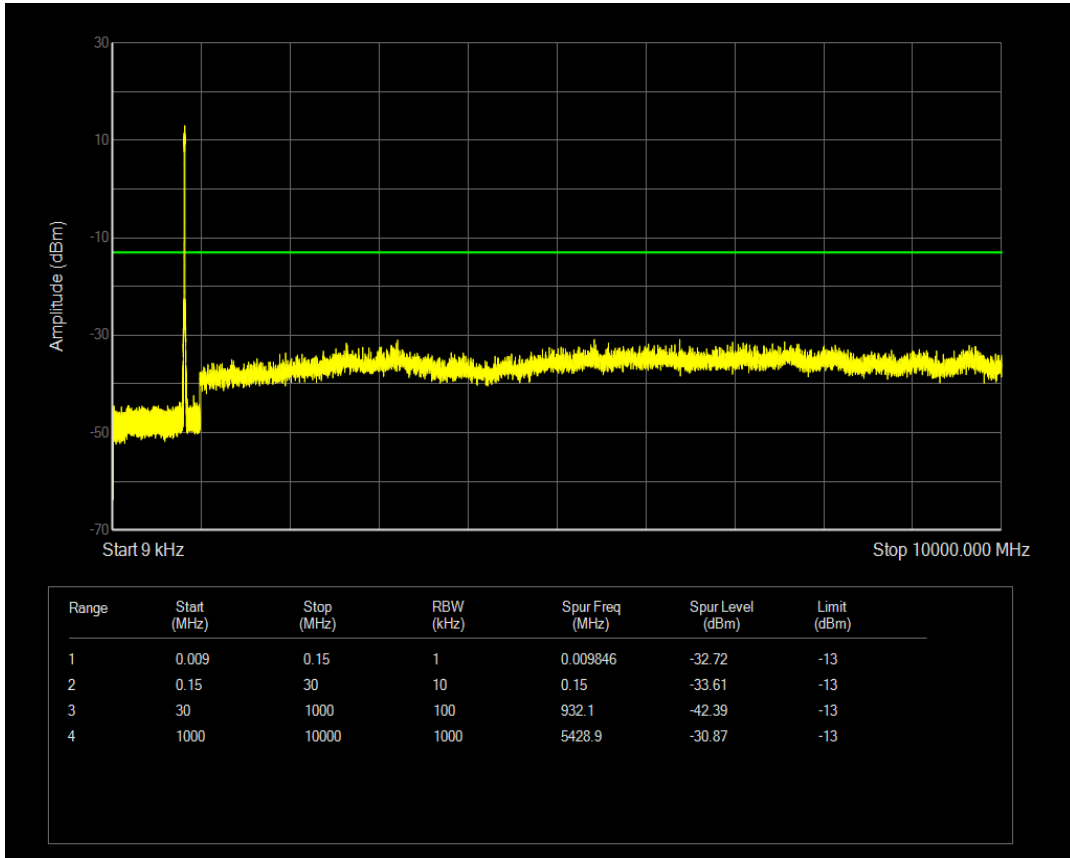

Band5 QAM16 BW=5MHz Channel=20625 RB Size=1 Position=#0

Band5 QPSK BW=10MHz Channel=20450 RB Size=1 Position=#0

Band5 QAM16 BW=5MHz Channel=20625 RB Size=25 Position=#0

Band5 QPSK BW=10MHz Channel=20450 RB Size=50 Position=#0

Band5 QAM16 BW=10MHz Channel=20450 RB Size=50 Position=#0

Band5 QAM16 BW=10MHz Channel=20450 RB Size=1 Position=#0

Band5 QPSK BW=10MHz Channel=20525 RB Size=1 Position=#0

Band5 QAM16 BW=10MHz Channel=20525 RB Size=1 Position=#0