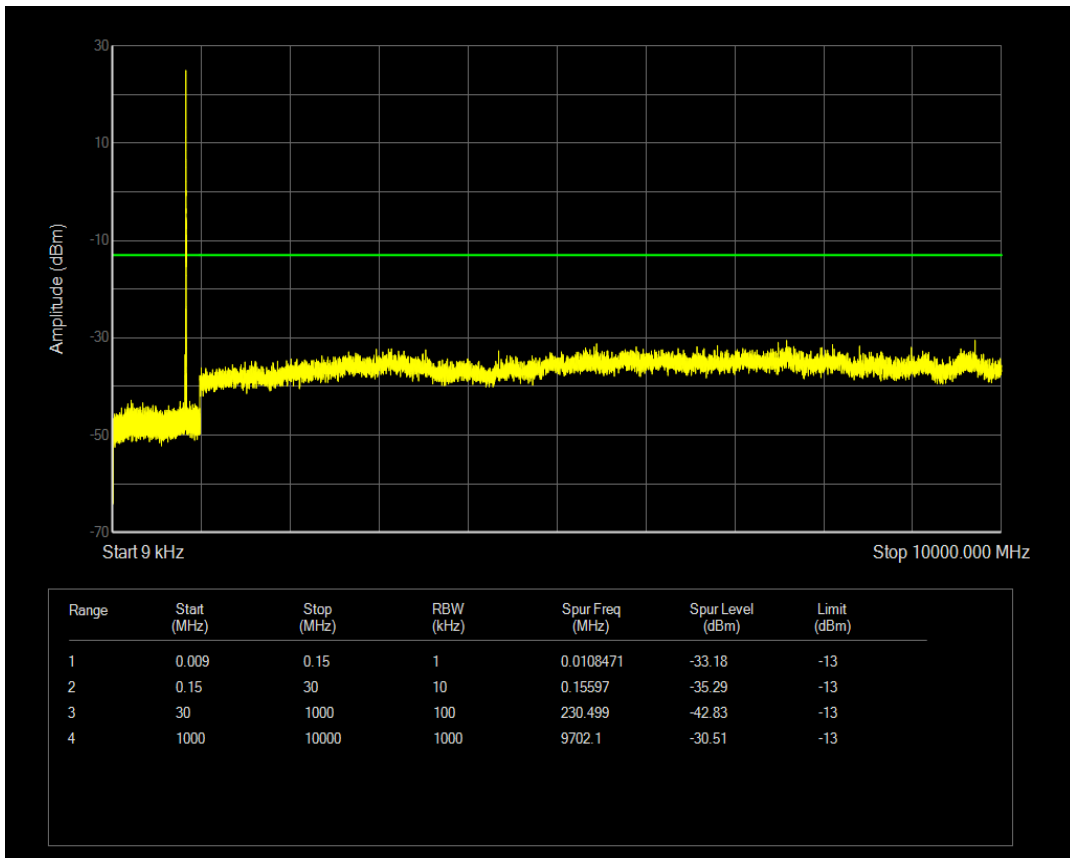

Band5 QPSK BW=5MHz Channel=20425 RB Size=25 Position=#0

Band5 QAM16 BW=5MHz Channel=20425 RB Size=25 Position=#0

Band5 QPSK BW=5MHz Channel=20525 RB Size=1 Position=#0

Band5 QPSK BW=5MHz Channel=20525 RB Size=25 Position=#0

Band5 QAM16 BW=5MHz Channel=20525 RB Size=1 Position=#0

Band5 QAM16 BW=5MHz Channel=20525 RB Size=25 Position=#0

Band5 QPSK BW=5MHz Channel=20625 RB Size=1 Position=#0

Band5 QPSK BW=5MHz Channel=20625 RB Size=25 Position=#0