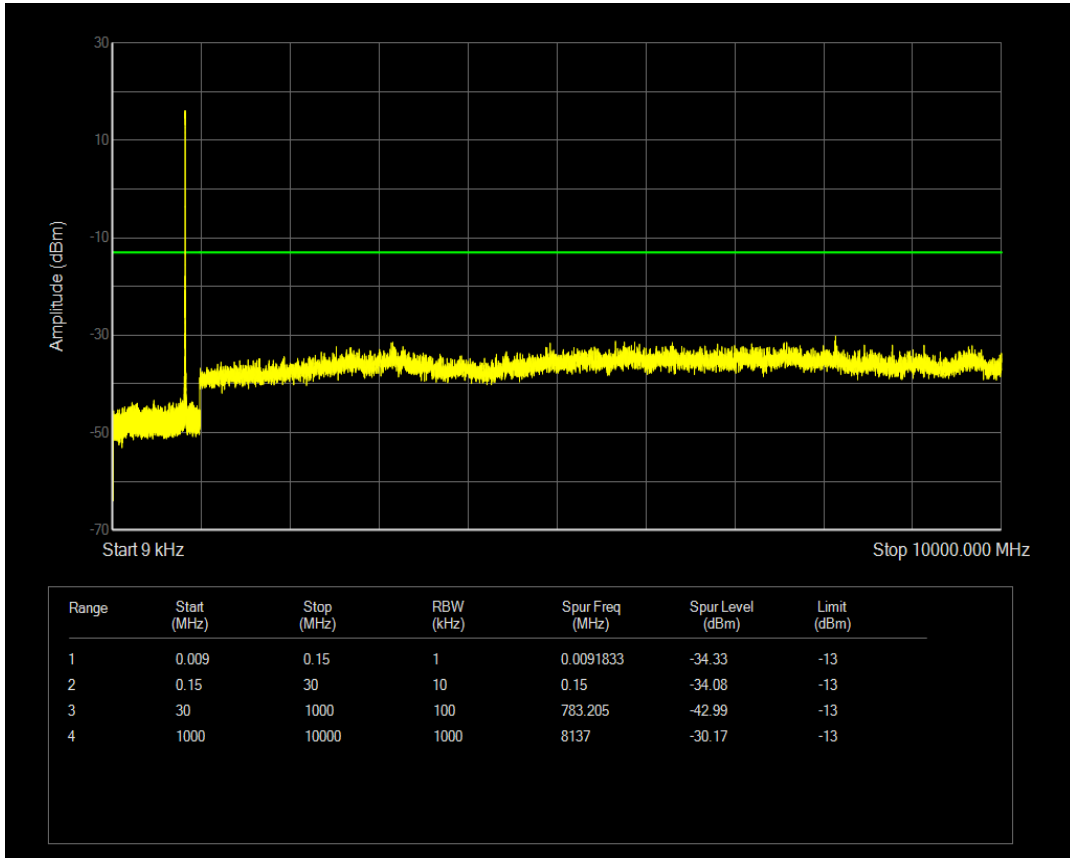

Band5 QAM16 BW=3MHz Channel=20415 RB Size=1 Position=#0

Band5 QAM16 BW=3MHz Channel=20415 RB Size=15 Position=#0

Band5 QPSK BW=3MHz Channel=20525 RB Size=1 Position=#0

Band5 QPSK BW=3MHz Channel=20525 RB Size=15 Position=#0