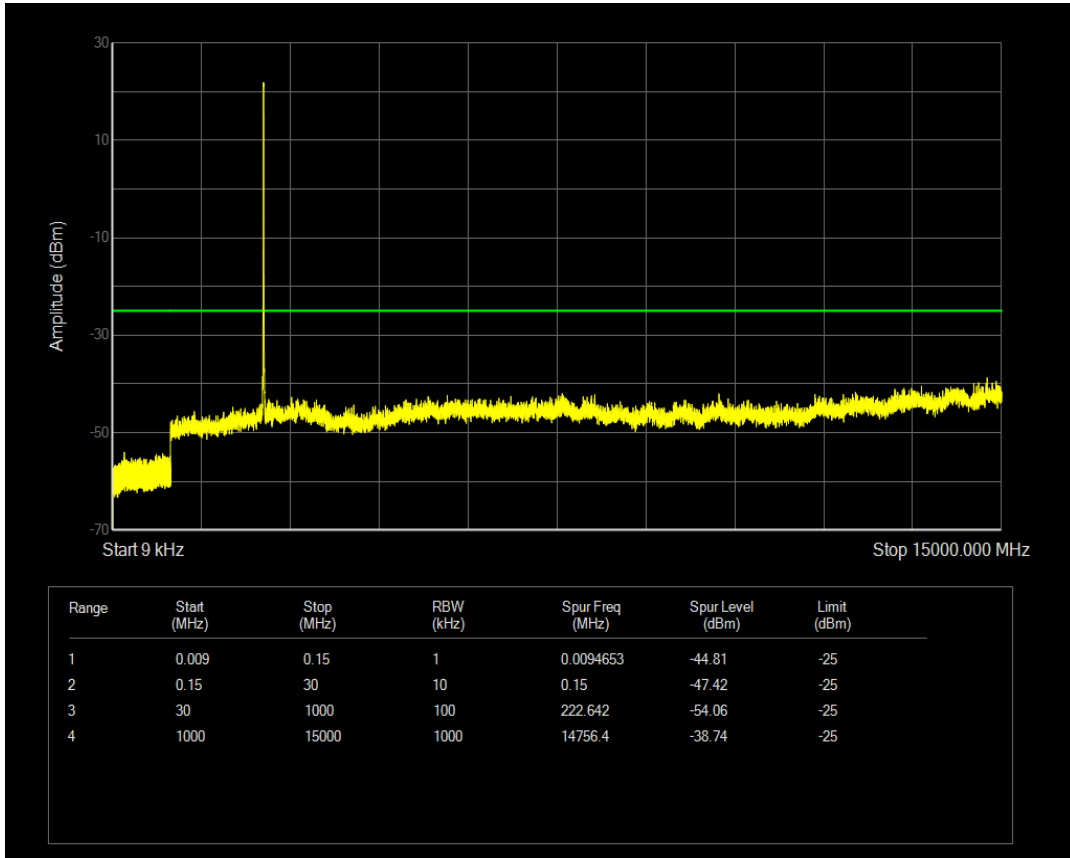

Band7 QPSK BW=5MHz Channel=21100 RB Size=25 Position=#0

Band7 QAM16 BW=5MHz Channel=21100 RB Size=25 Position=#0

Band7 QPSK BW=5MHz Channel=21425 RB Size=1 Position=#0

Band7 QPSK BW=5MHz Channel=21425 RB Size=25 Position=#0