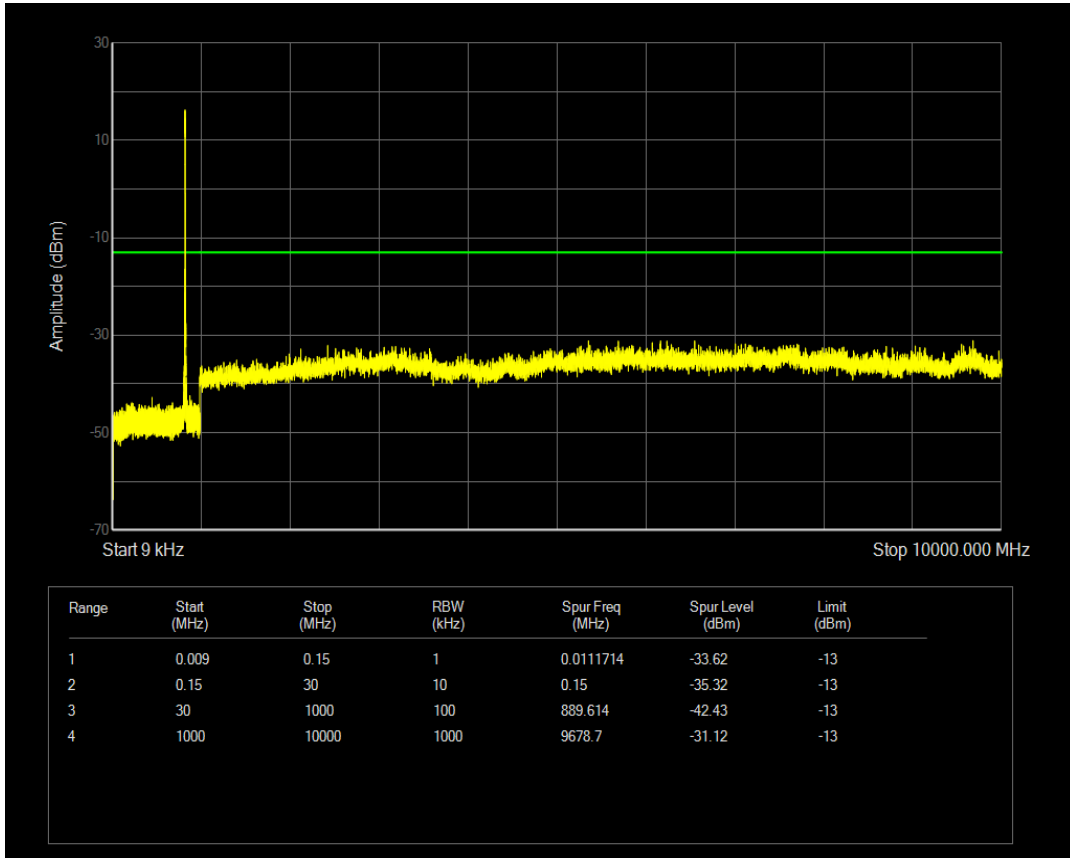

Band5 QPSK BW=5MHz Channel=20425 RB Size=25 Position=#0

Band5 QAM16 BW=5MHz Channel=20425 RB Size=25 Position=#0

Band5 QPSK BW=5MHz Channel=20525 RB Size=1 Position=#0

Band5 QPSK BW=5MHz Channel=20525 RB Size=25 Position=#0