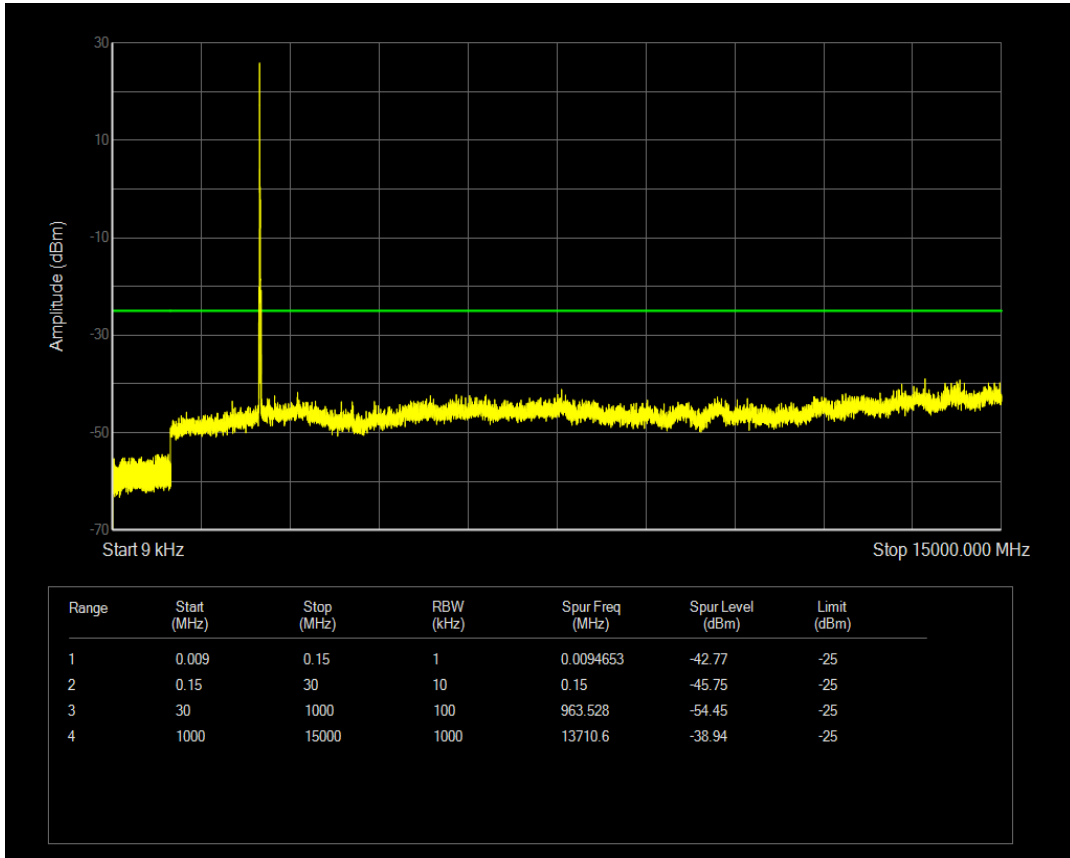

Band7 QPSK BW=10MHz Channel=21400 RB Size=50 Position=#0

Band7 QAM16 BW=10MHz Channel=21400 RB Size=50 Position=#0

Band7 QPSK BW=15MHz Channel=20825 RB Size=75 Position=#0

Band7 QPSK BW=15MHz Channel=20825 RB Size=1 Position=#0