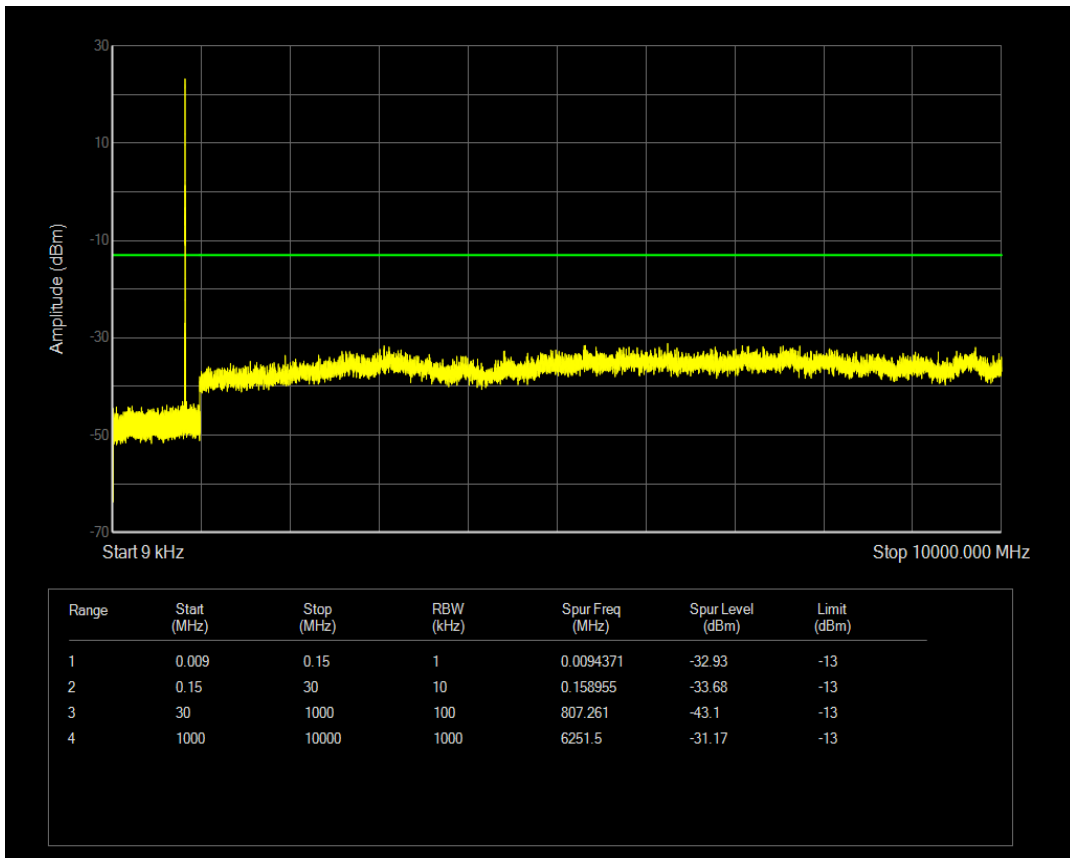

Band5 QAM16 BW=3MHz Channel=20525 RB Size=1 Position=#0

Band5 QPSK BW=3MHz Channel=20635 RB Size=1 Position=#0