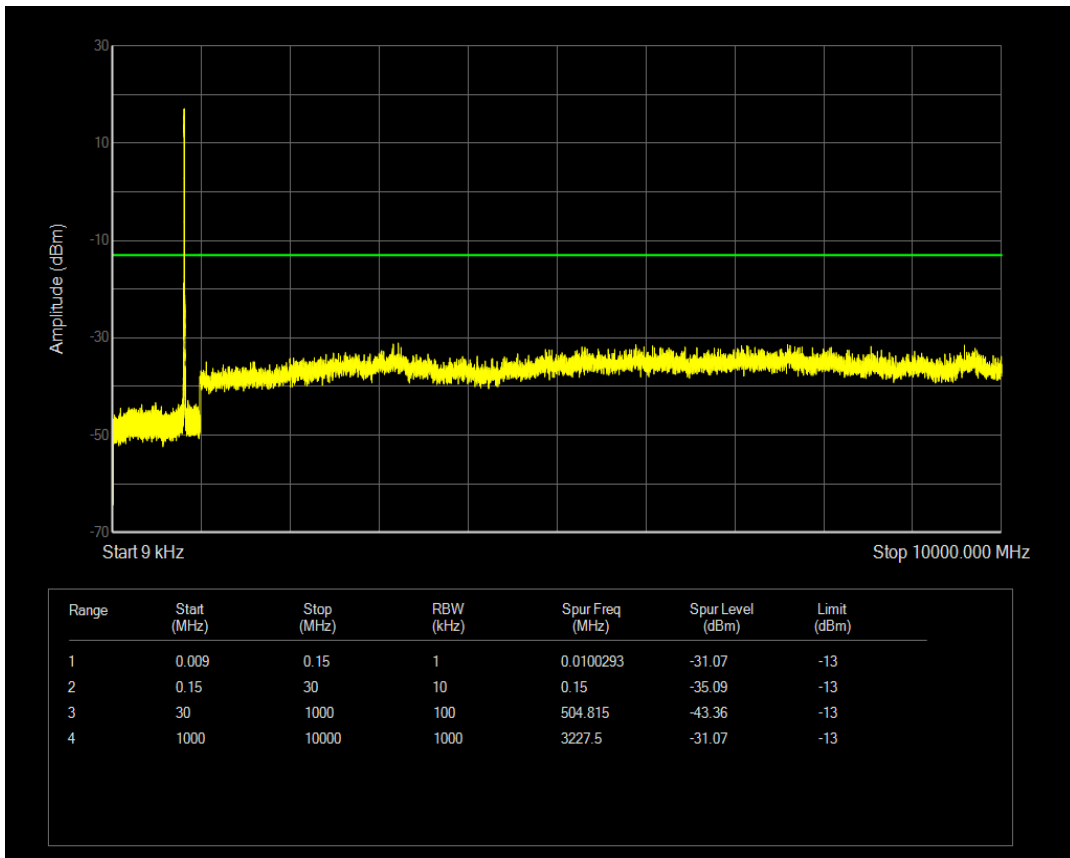

Band5 QAM16 BW=3MHz Channel=20635 RB Size=15 Position=#0

Band5 QAM16 BW=3MHz Channel=20635 RB Size=1 Position=#0

Band5 QPSK BW=5MHz Channel=20425 RB Size=1 Position=#0

Band5 QAM16 BW=5MHz Channel=20425 RB Size=1 Position=#0

Band5 QPSK BW=5MHz Channel=20425 RB Size=25 Position=#0

Band5 QAM16 BW=5MHz Channel=20425 RB Size=25 Position=#0

Band5 QPSK BW=5MHz Channel=20525 RB Size=1 Position=#0

Band5 QPSK BW=5MHz Channel=20525 RB Size=25 Position=#0