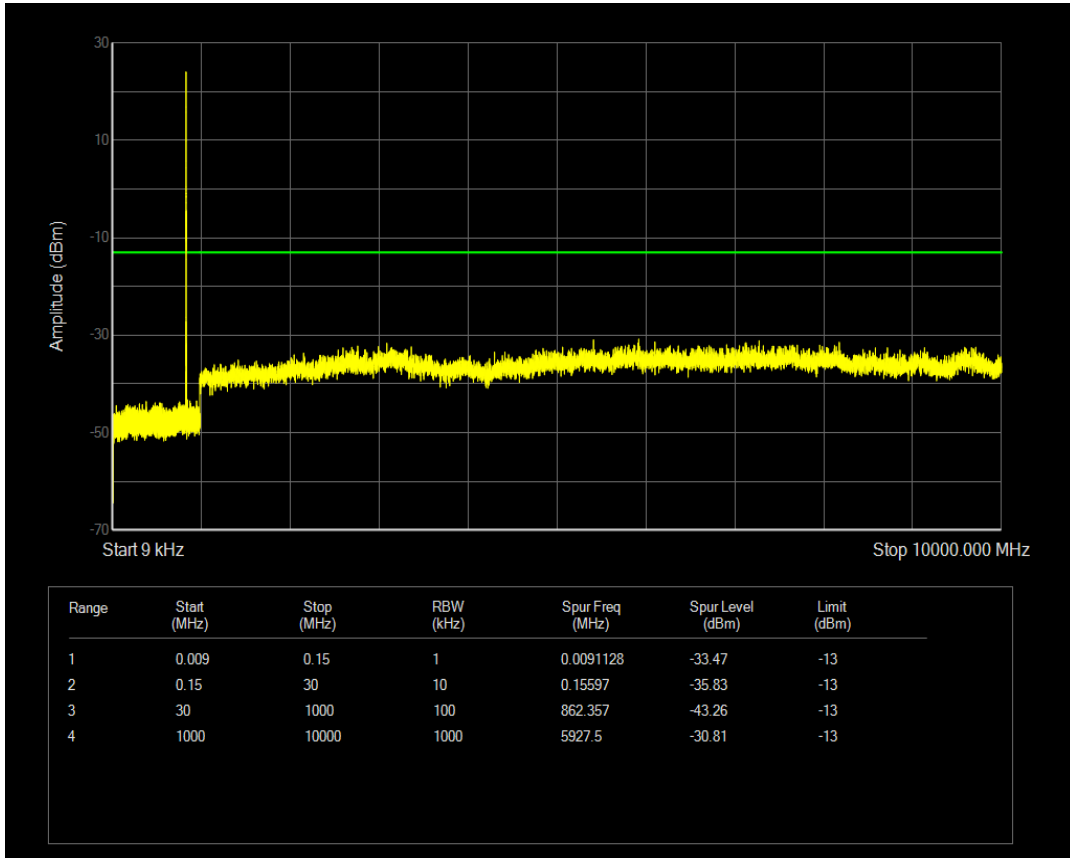

Band5 QAM16 BW=3MHz Channel=20525 RB Size=1 Position=#0

Band5 QPSK BW=3MHz Channel=20635 RB Size=1 Position=#0

Band5 QAM16 BW=3MHz Channel=20525 RB Size=15 Position=#0

Band5 QPSK BW=3MHz Channel=20635 RB Size=15 Position=#0

Band5 QAM16 BW=3MHz Channel=20635 RB Size=15 Position=#0

Band5 QAM16 BW=3MHz Channel=20635 RB Size=1 Position=#0

Band5 QPSK BW=5MHz Channel=20425 RB Size=1 Position=#0

Band5 QAM16 BW=5MHz Channel=20425 RB Size=1 Position=#0