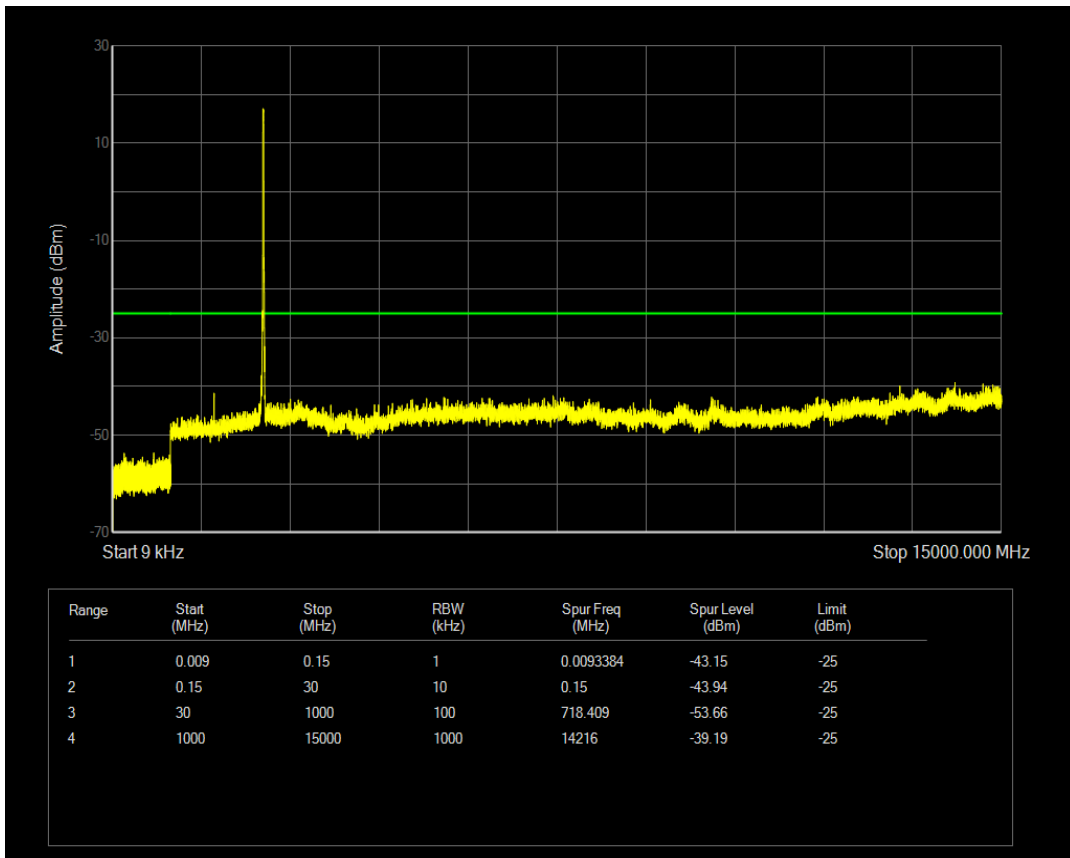

Band7 QAM16 BW=15MHz Channel=21100 RB Size=1 Position=#0

Band7 QAM16 BW=15MHz Channel=21100 RB Size=75 Position=#0

Band7 QPSK BW=15MHz Channel=21375 RB Size=1 Position=#0

Band7 QPSK BW=15MHz Channel=21375 RB Size=75 Position=#0

Band7 QAM16 BW=15MHz Channel=21375 RB Size=1 Position=#0

Band7 QPSK BW=20MHz Channel=20850 RB Size=1 Position=#0

Band7 QAM16 BW=15MHz Channel=21375 RB Size=75 Position=#0

Band7 QAM16 BW=20MHz Channel=20850 RB Size=1 Position=#0