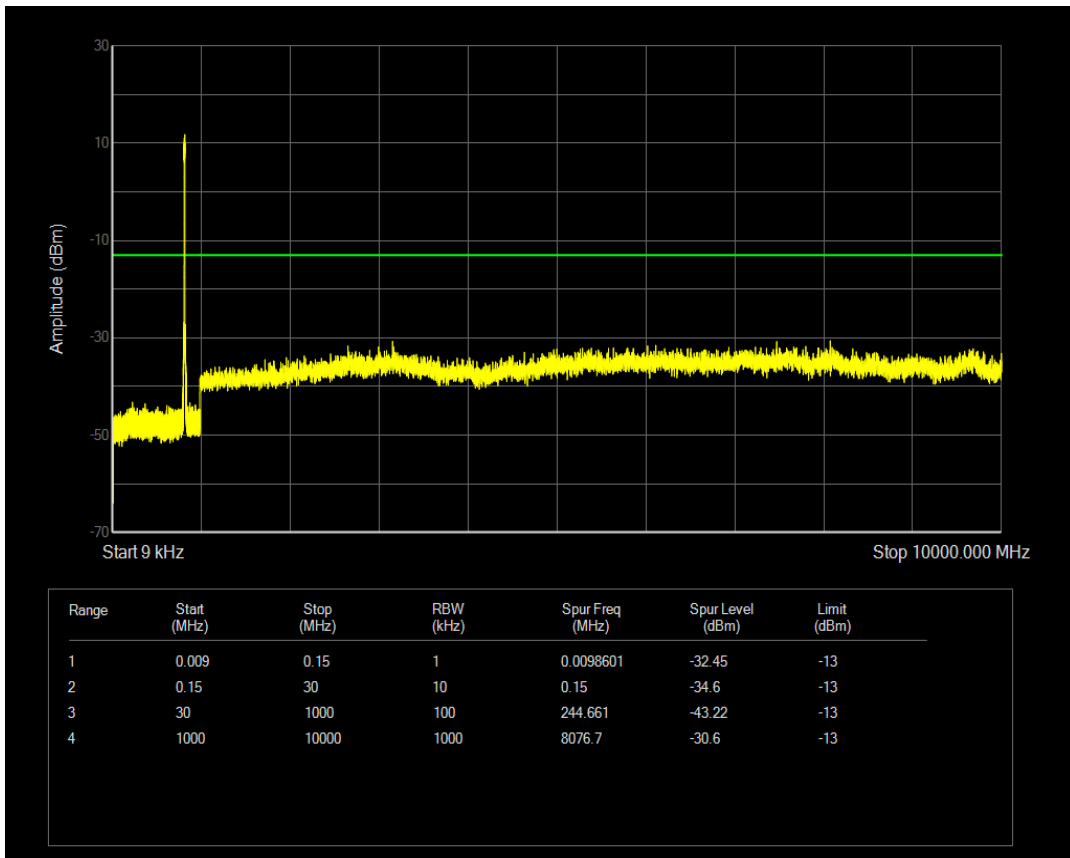

Band5 QAM16 BW=10MHz Channel=20450 RB Size=50 Position=#0

Band5 QAM16 BW=10MHz Channel=20450 RB Size=1 Position=#0