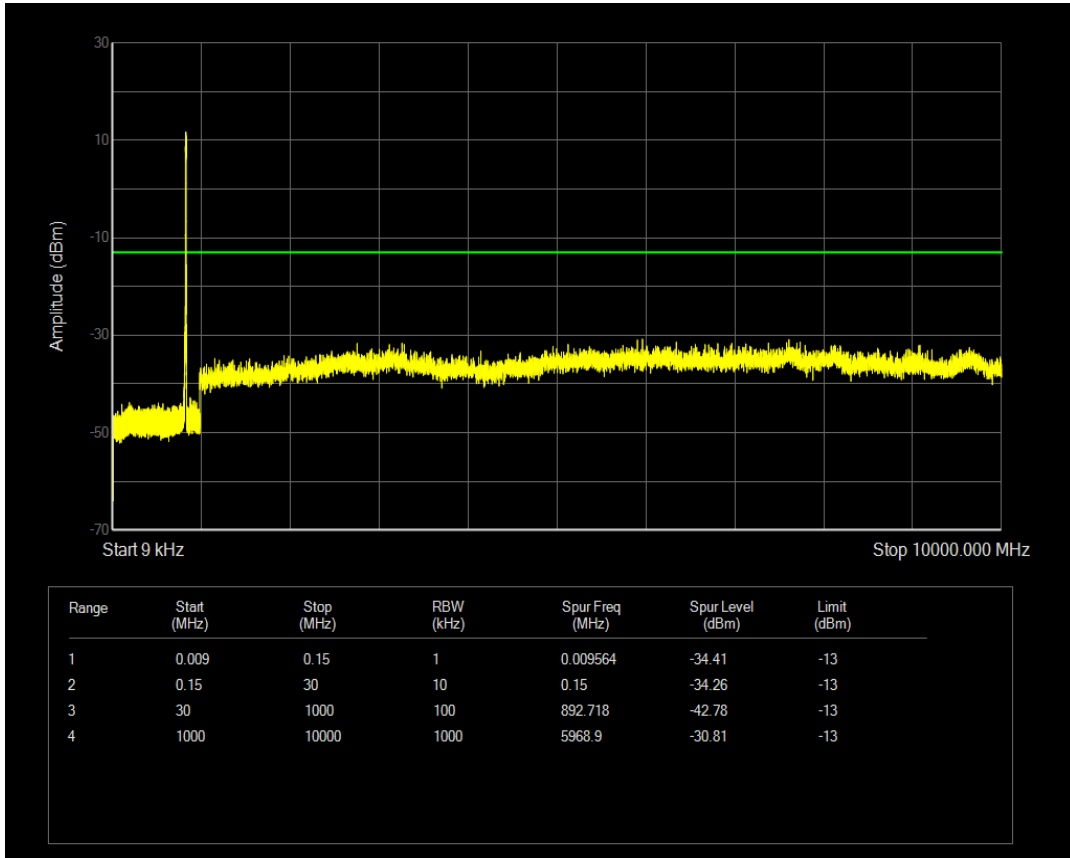

Band5 QAM16 BW=10MHz Channel=20600 RB Size=50 Position=#0

Band7 QPSK BW=5MHz Channel=20775 RB Size=1 Position=#0