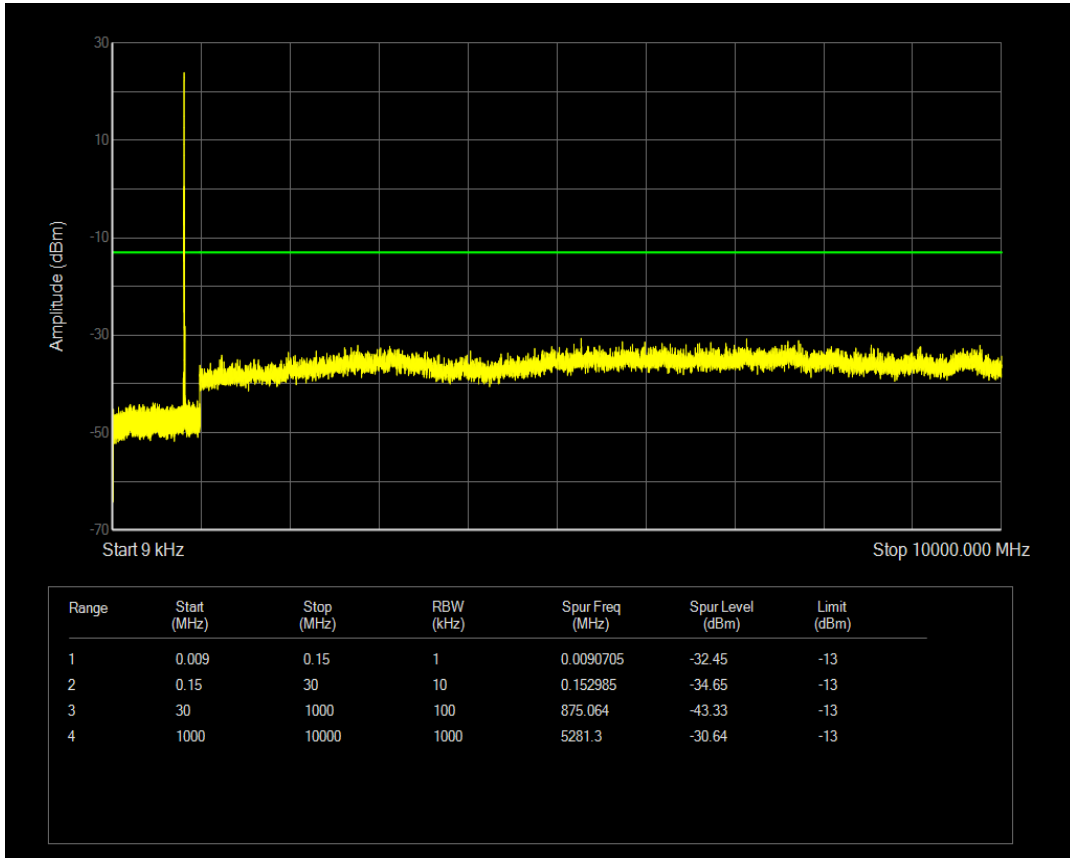

Band5 QAM16 BW=3MHz Channel=20635 RB Size=15 Position=#0

Band5 QAM16 BW=3MHz Channel=20635 RB Size=1 Position=#0

Band5 QPSK BW=5MHz Channel=20425 RB Size=1 Position=#0

Band5 QAM16 BW=5MHz Channel=20425 RB Size=1 Position=#0

Band5 QPSK BW=5MHz Channel=20425 RB Size=25 Position=#0

Band5 QAM16 BW=5MHz Channel=20425 RB Size=25 Position=#0

Band5 QPSK BW=5MHz Channel=20525 RB Size=1 Position=#0

Band5 QPSK BW=5MHz Channel=20525 RB Size=25 Position=#0