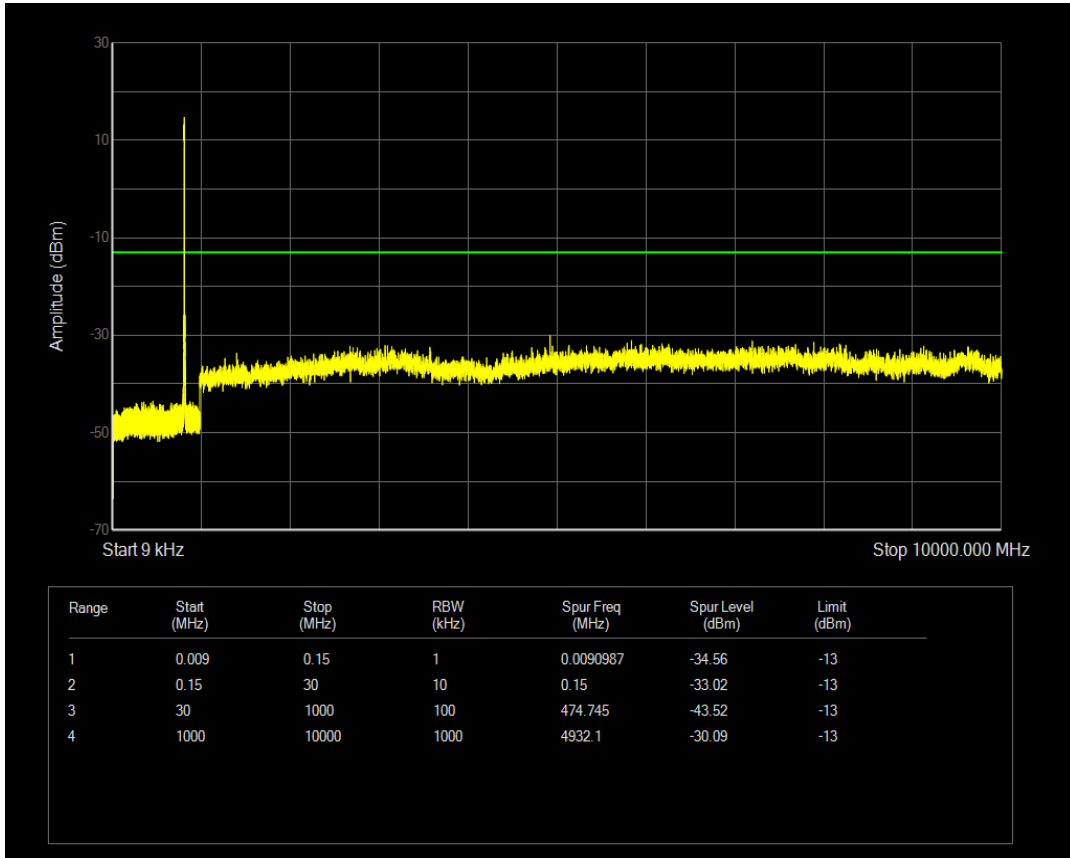

Band5 QAM16 BW=3MHz Channel=20635 RB Size=15 Position=#0

Band5 QAM16 BW=3MHz Channel=20635 RB Size=1 Position=#0

Band5 QPSK BW=5MHz Channel=20425 RB Size=1 Position=#0

Band5 QAM16 BW=5MHz Channel=20425 RB Size=1 Position=#0

Band5 QPSK BW=5MHz Channel=20425 RB Size=25 Position=#0

Band5 QAM16 BW=5MHz Channel=20425 RB Size=25 Position=#0

Band5 QPSK BW=5MHz Channel=20525 RB Size=1 Position=#0

Band5 QPSK BW=5MHz Channel=20525 RB Size=25 Position=#0