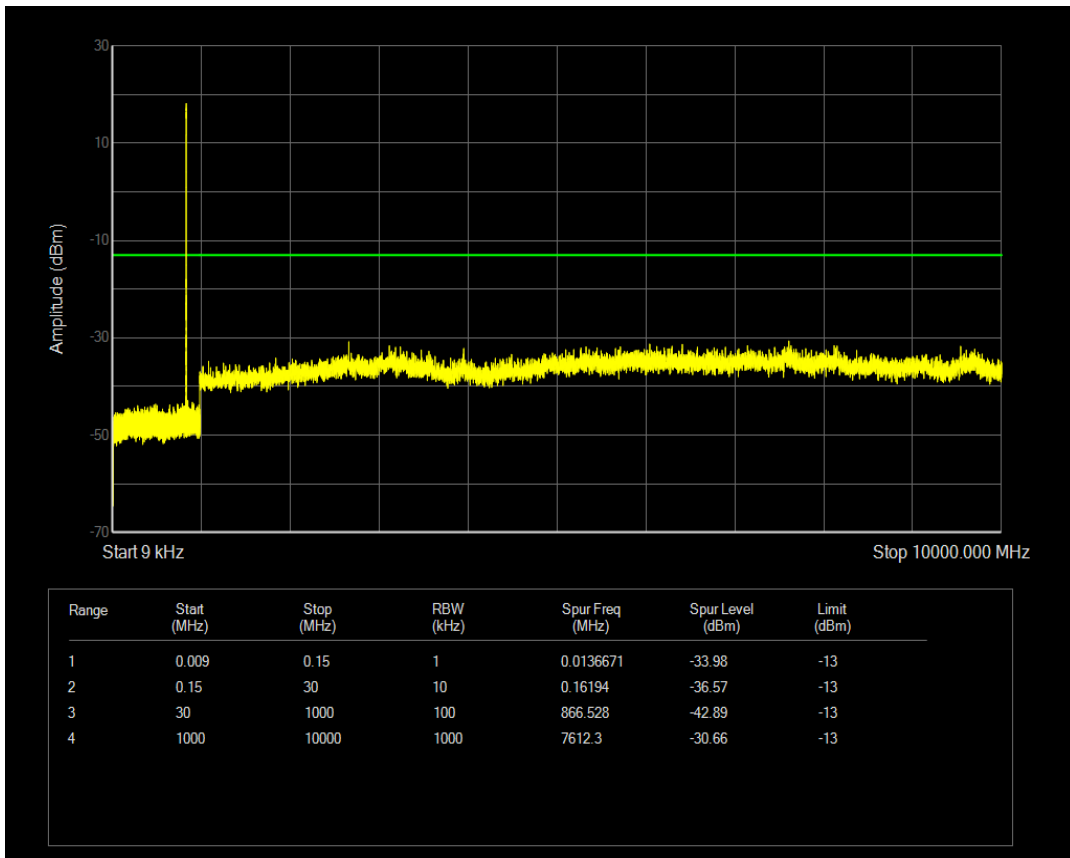

Band5 QAM16 BW=1.4MHz Channel=20525 RB Size=1 Position=#0

Band5 QAM16 BW=1.4MHz Channel=20525 RB Size=6 Position=#0

Band5 QPSK BW=1.4MHz Channel=20643 RB Size=6 Position=#0

Band5 QPSK BW=1.4MHz Channel=20643 RB Size=1 Position=#0

Band5 QAM16 BW=1.4MHz Channel=20643 RB Size=1 Position=#0

Band5 QPSK BW=3MHz Channel=20415 RB Size=1 Position=#0

Band5 QAM16 BW=1.4MHz Channel=20643 RB Size=6 Position=#0

Band5 QPSK BW=3MHz Channel=20415 RB Size=15 Position=#0