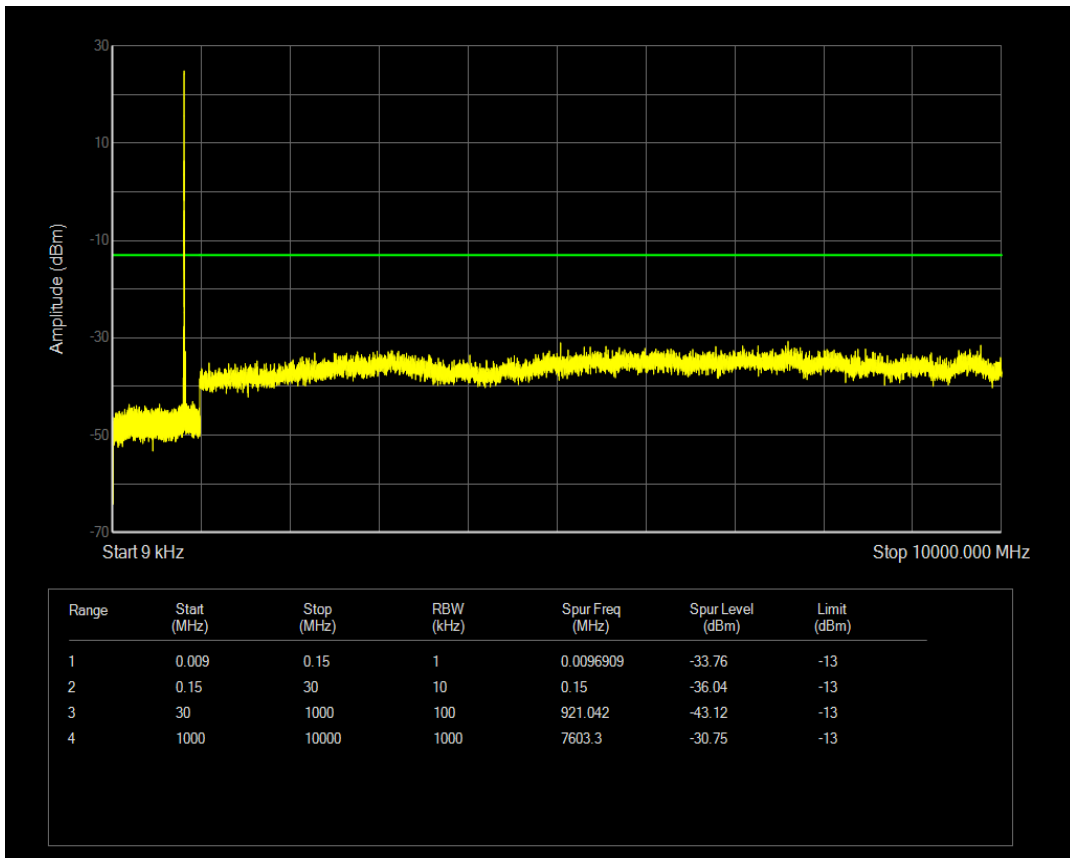

Band5 QAM16 BW=3MHz Channel=20525 RB Size=1 Position=#0

Band5 QPSK BW=3MHz Channel=20635 RB Size=1 Position=#0

Band5 QAM16 BW=3MHz Channel=20525 RB Size=15 Position=#0

Band5 QPSK BW=3MHz Channel=20635 RB Size=15 Position=#0

Band5 QAM16 BW=3MHz Channel=20635 RB Size=15 Position=#0

Band5 QAM16 BW=3MHz Channel=20635 RB Size=1 Position=#0

Band5 QPSK BW=5MHz Channel=20425 RB Size=1 Position=#0

Band5 QAM16 BW=5MHz Channel=20425 RB Size=1 Position=#0