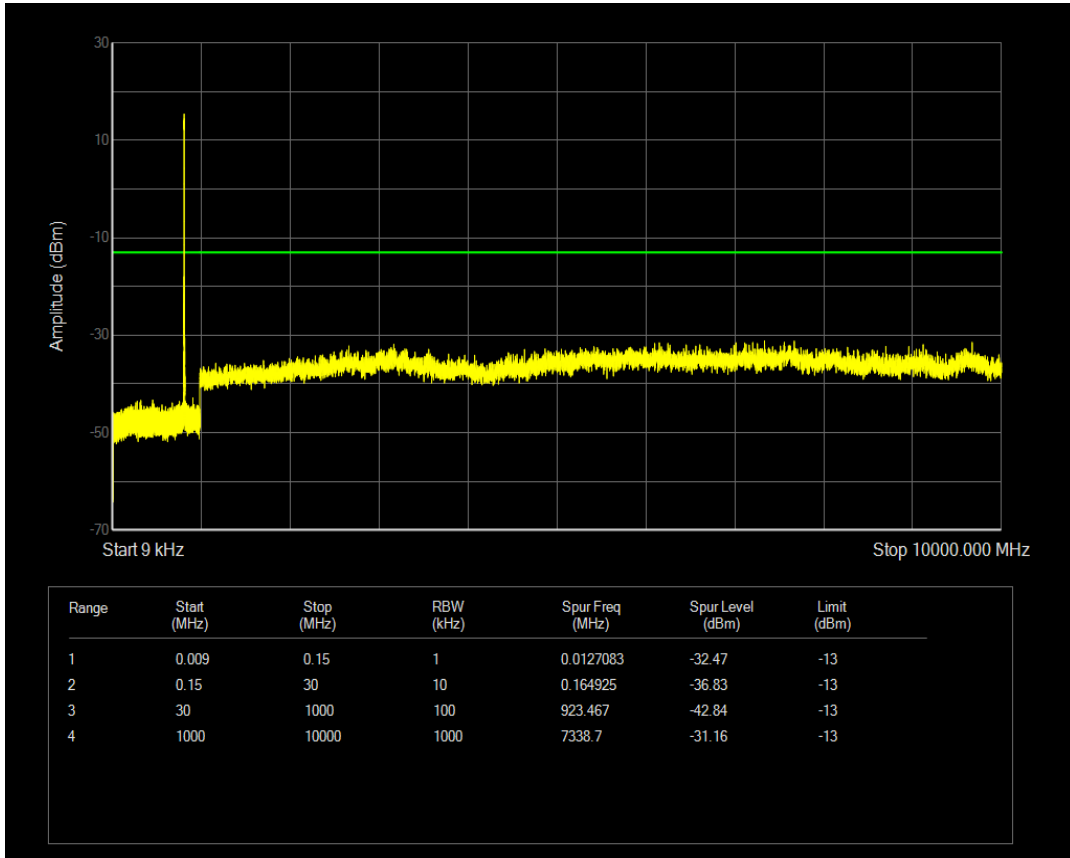

Band5 QAM16 BW=1.4MHz Channel=20525 RB Size=1 Position=#0

Band5 QAM16 BW=1.4MHz Channel=20525 RB Size=6 Position=#0

Band5 QPSK BW=1.4MHz Channel=20643 RB Size=6 Position=#0

Band5 QPSK BW=1.4MHz Channel=20643 RB Size=1 Position=#0

Band5 QAM16 BW=1.4MHz Channel=20643 RB Size=1 Position=#0

Band5 QPSK BW=3MHz Channel=20415 RB Size=1 Position=#0

Band5 QAM16 BW=1.4MHz Channel=20643 RB Size=6 Position=#0

Band5 QPSK BW=3MHz Channel=20415 RB Size=15 Position=#0

Band5 QAM16 BW=3MHz Channel=20415 RB Size=1 Position=#0

Band5 QAM16 BW=3MHz Channel=20415 RB Size=15 Position=#0

Band5 QPSK BW=3MHz Channel=20525 RB Size=1 Position=#0

Band5 QPSK BW=3MHz Channel=20525 RB Size=15 Position=#0