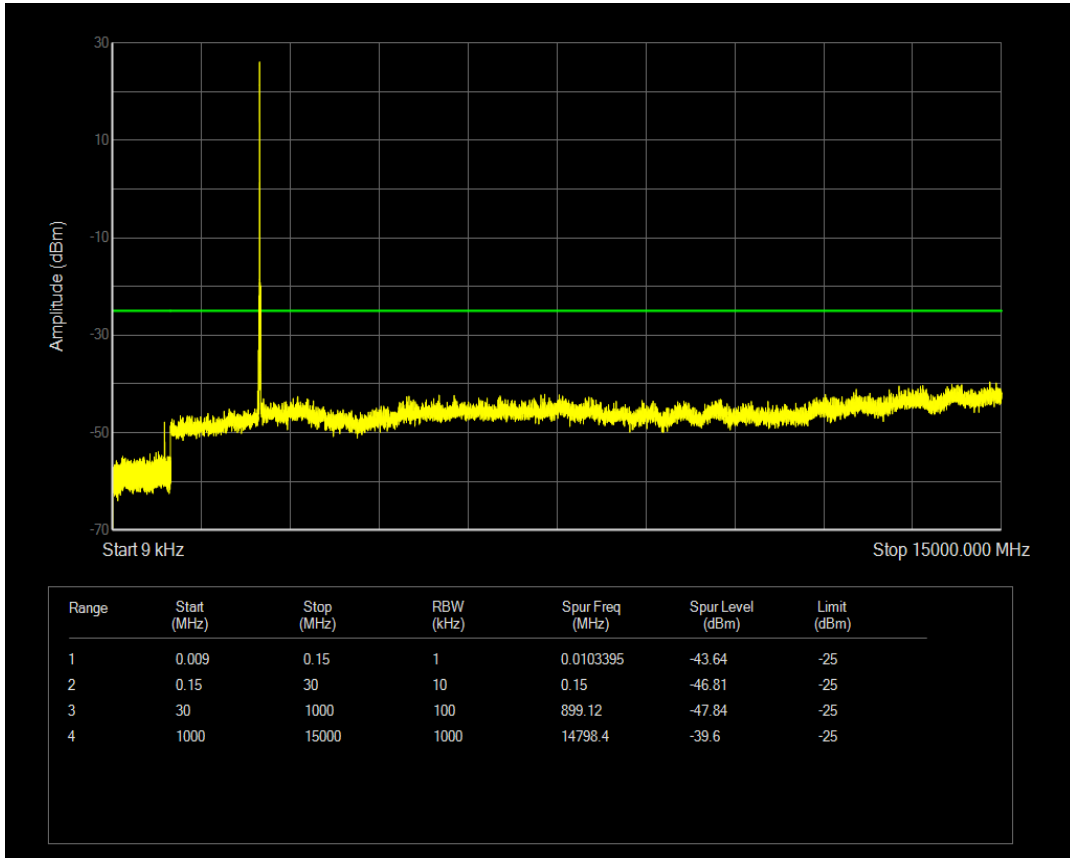

Band7 QPSK BW=10MHz Channel=20800 RB Size=1 Position=#0

Band7 QAM16 BW=5MHz Channel=21425 RB Size=25 Position=#0