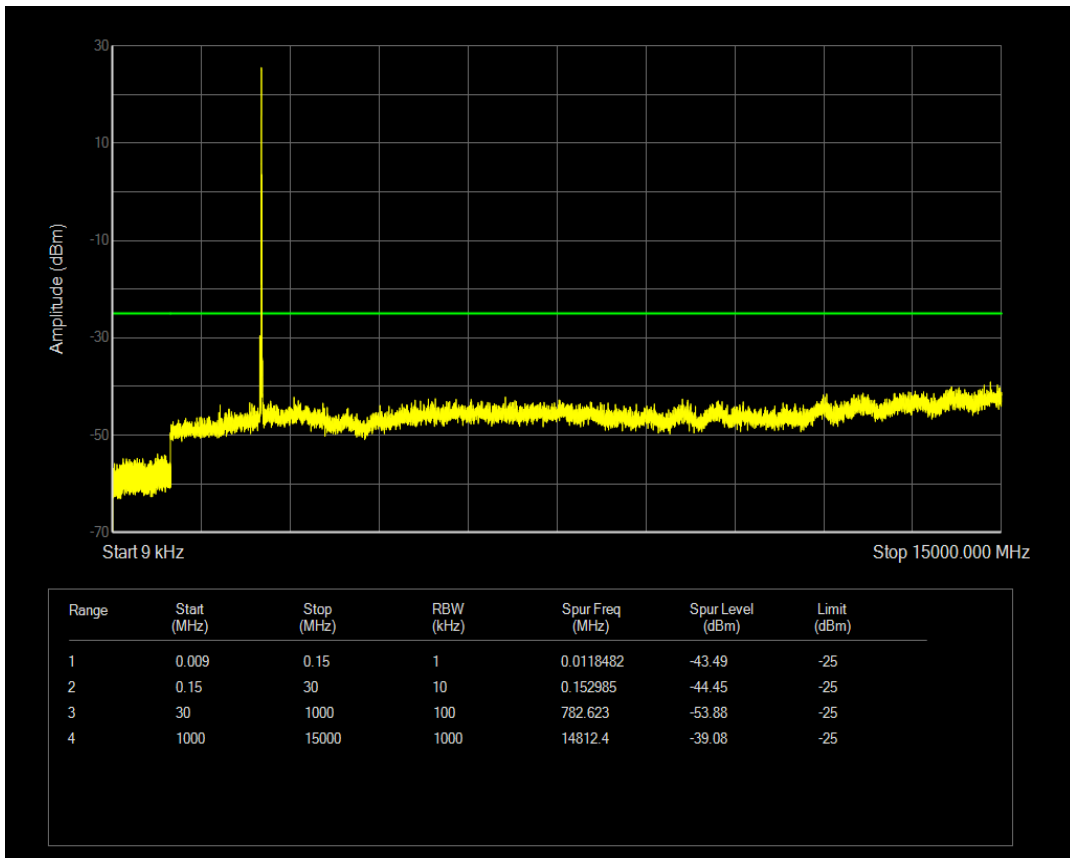

Band7 QAM16 BW=10MHz Channel=20800 RB Size=1 Position=#0

Band7 QAM16 BW=10MHz Channel=20800 RB Size=50 Position=#0

Band7 QPSK BW=10MHz Channel=21100 RB Size=50 Position=#0

Band7 QPSK BW=10MHz Channel=21100 RB Size=1 Position=#0

Band7 QAM16 BW=10MHz Channel=21100 RB Size=1 Position=#0

Band7 QPSK BW=10MHz Channel=21400 RB Size=1 Position=#0

Band7 QAM16 BW=10MHz Channel=21100 RB Size=50 Position=#0

Band7 QAM16 BW=10MHz Channel=21400 RB Size=1 Position=#0