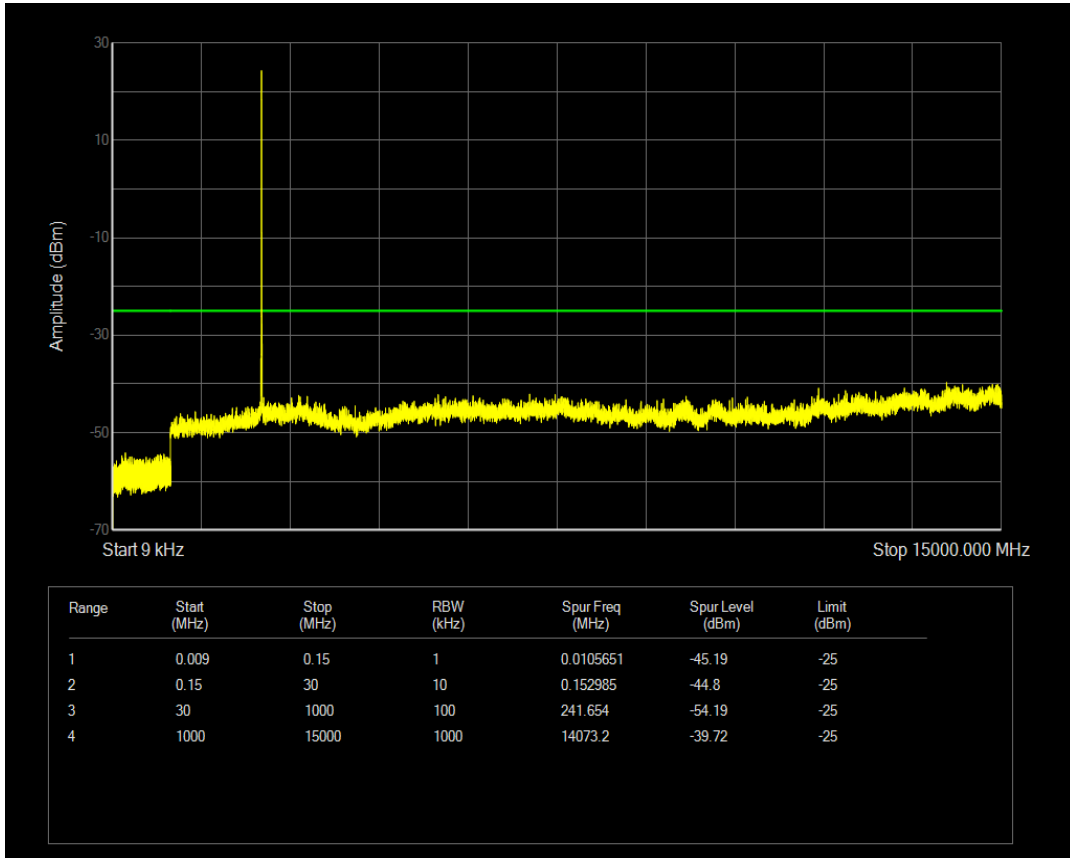

Band7 QAM16 BW=5MHz Channel=20775 RB Size=1 Position=#0

Band7 QAM16 BW=5MHz Channel=20775 RB Size=25 Position=#0

Band7 QPSK BW=5MHz Channel=21100 RB Size=1 Position=#0

Band7 QAM16 BW=5MHz Channel=21100 RB Size=1 Position=#0