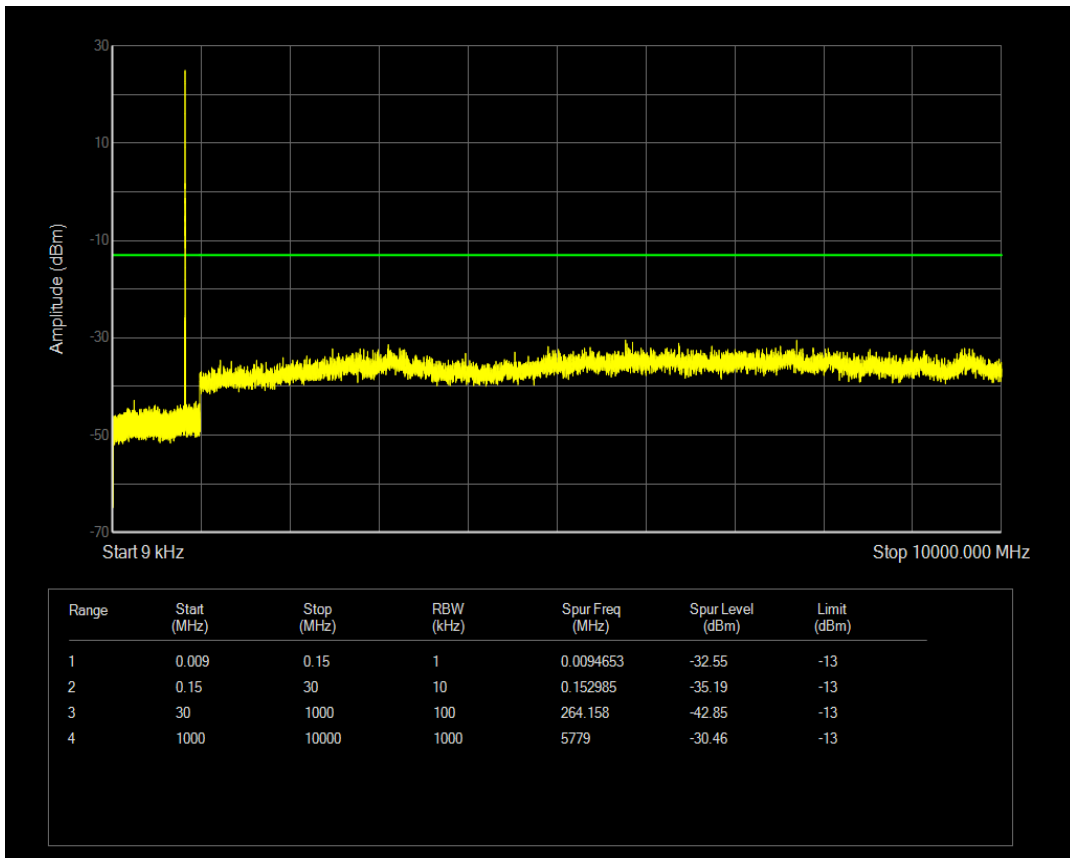

Band5 QAM16 BW=1.4MHz Channel=20525 RB Size=1 Position=#0

Band5 QAM16 BW=1.4MHz Channel=20525 RB Size=6 Position=#0

Band5 QPSK BW=1.4MHz Channel=20643 RB Size=6 Position=#0

Band5 QPSK BW=1.4MHz Channel=20643 RB Size=1 Position=#0

Band5 QAM16 BW=1.4MHz Channel=20643 RB Size=1 Position=#0

Band5 QPSK BW=3MHz Channel=20415 RB Size=1 Position=#0

Band5 QAM16 BW=1.4MHz Channel=20643 RB Size=6 Position=#0

Band5 QPSK BW=3MHz Channel=20415 RB Size=15 Position=#0

Band5 QAM16 BW=3MHz Channel=20415 RB Size=1 Position=#0

Band5 QAM16 BW=3MHz Channel=20415 RB Size=15 Position=#0

Band5 QPSK BW=3MHz Channel=20525 RB Size=1 Position=#0

Band5 QPSK BW=3MHz Channel=20525 RB Size=15 Position=#0