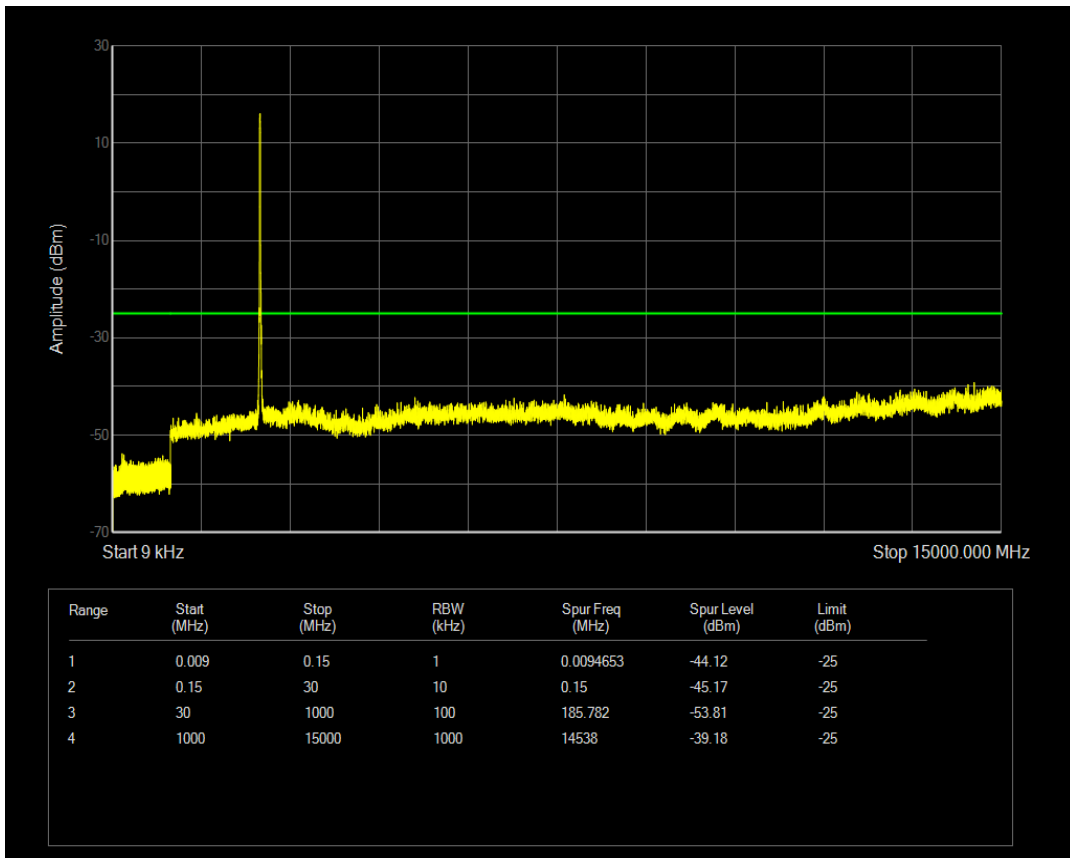

Band7 QPSK BW=10MHz Channel=21400 RB Size=50 Position=#0

Band7 QAM16 BW=10MHz Channel=21400 RB Size=50 Position=#0

Band7 QPSK BW=15MHz Channel=20825 RB Size=75 Position=#0

Band7 QPSK BW=15MHz Channel=20825 RB Size=1 Position=#0

Band7 QAM16 BW=15MHz Channel=20825 RB Size=1 Position=#0

Band7 QPSK BW=15MHz Channel=21100 RB Size=1 Position=#0

Band7 QAM16 BW=15MHz Channel=20825 RB Size=75 Position=#0

Band7 QPSK BW=15MHz Channel=21100 RB Size=75 Position=#0