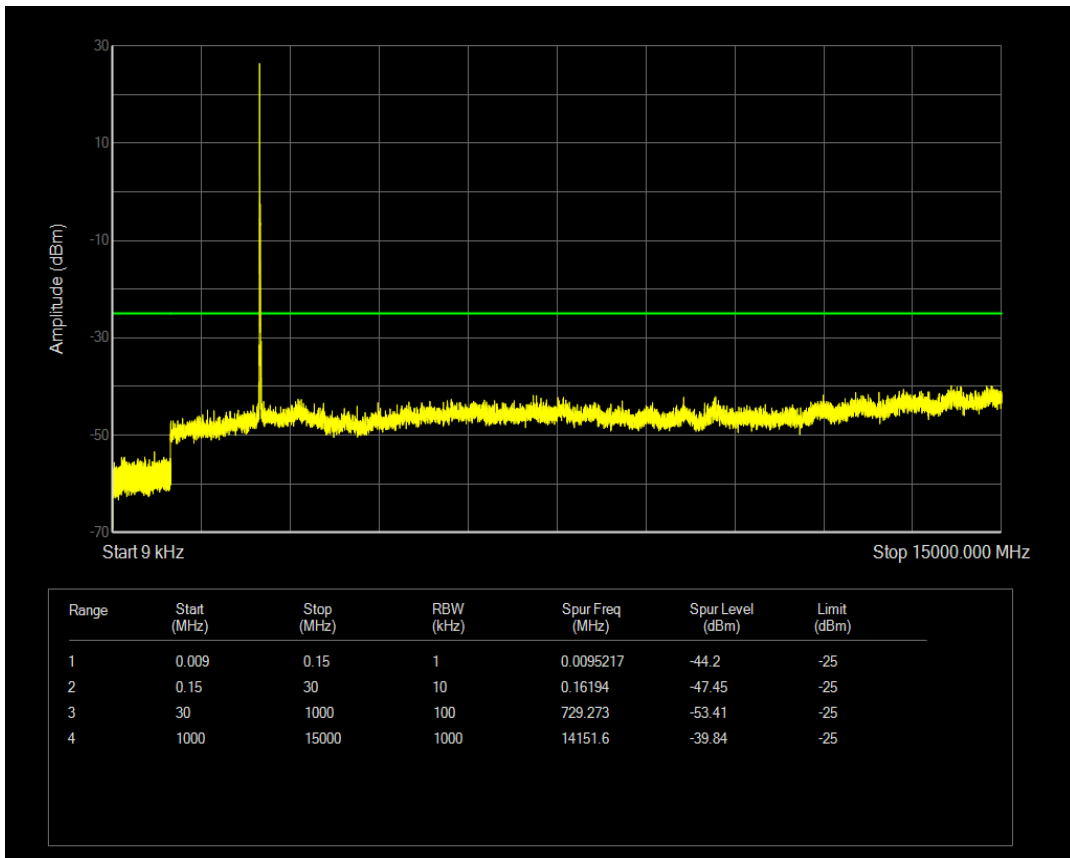

Band7 QPSK BW=10MHz Channel=21400 RB Size=50 Position=#0

Band7 QAM16 BW=10MHz Channel=21400 RB Size=50 Position=#0

Band7 QPSK BW=15MHz Channel=20825 RB Size=75 Position=#0

Band7 QPSK BW=15MHz Channel=20825 RB Size=1 Position=#0

Band7 QAM16 BW=15MHz Channel=20825 RB Size=1 Position=#0

Band7 QPSK BW=15MHz Channel=21100 RB Size=1 Position=#0

Band7 QAM16 BW=15MHz Channel=20825 RB Size=75 Position=#0

Band7 QPSK BW=15MHz Channel=21100 RB Size=75 Position=#0