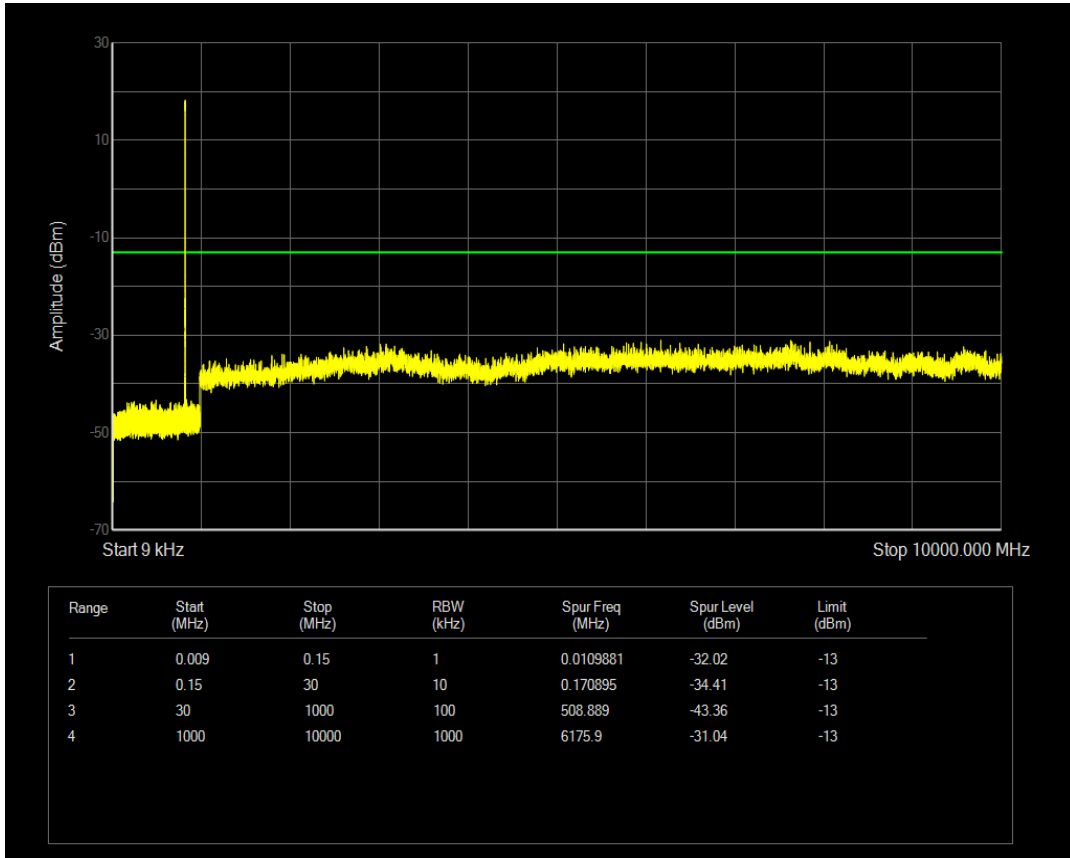

Band5 QAM16 BW=1.4MHz Channel=20525 RB Size=1 Position=#0

Band5 QAM16 BW=1.4MHz Channel=20525 RB Size=6 Position=#0

Band5 QPSK BW=1.4MHz Channel=20643 RB Size=6 Position=#0

Band5 QPSK BW=1.4MHz Channel=20643 RB Size=1 Position=#0

Band5 QAM16 BW=1.4MHz Channel=20643 RB Size=1 Position=#0

Band5 QPSK BW=3MHz Channel=20415 RB Size=1 Position=#0

Band5 QAM16 BW=1.4MHz Channel=20643 RB Size=6 Position=#0

Band5 QPSK BW=3MHz Channel=20415 RB Size=15 Position=#0