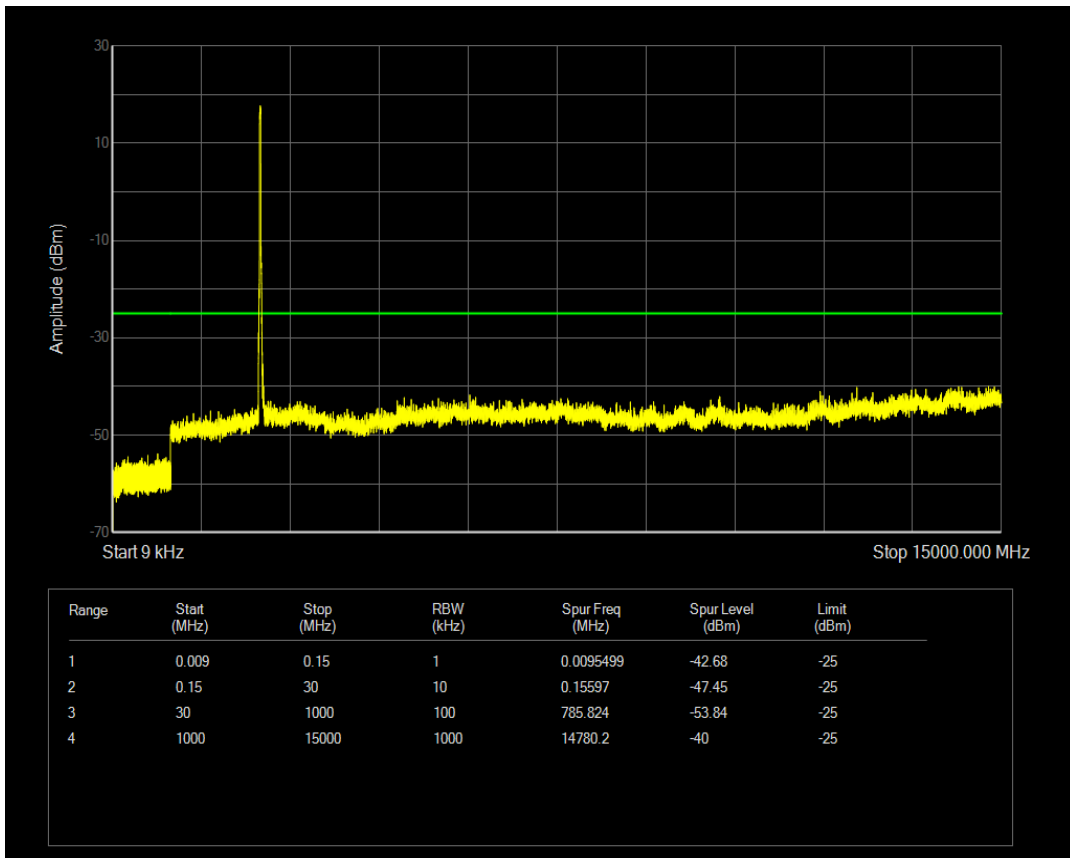

Band7 QAM16 BW=15MHz Channel=21375 RB Size=1 Position=#0

Band7 QPSK BW=20MHz Channel=20850 RB Size=1 Position=#0

Band7 QAM16 BW=15MHz Channel=21375 RB Size=75 Position=#0

Band7 QAM16 BW=20MHz Channel=20850 RB Size=1 Position=#0

Band7 QPSK BW=20MHz Channel=20850 RB Size=100 Position=#0

Band7 QAM16 BW=20MHz Channel=20850 RB Size=100 Position=#0

Band7 QPSK BW=20MHz Channel=21100 RB Size=100 Position=#0

Band7 QPSK BW=20MHz Channel=21100 RB Size=1 Position=#0