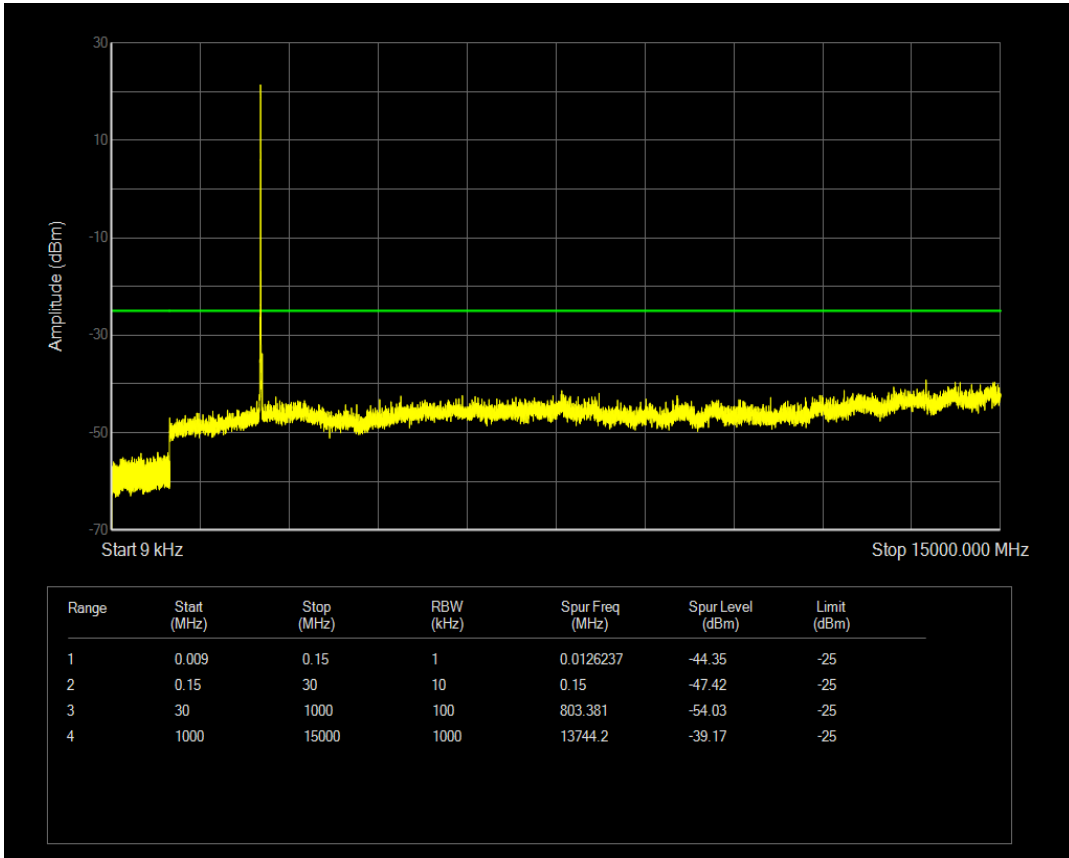

Band7 QAM16 BW=5MHz Channel=20775 RB Size=1 Position=#0

Band7 QAM16 BW=5MHz Channel=20775 RB Size=25 Position=#0

Band7 QPSK BW=5MHz Channel=21100 RB Size=1 Position=#0

Band7 QAM16 BW=5MHz Channel=21100 RB Size=1 Position=#0

Band7 QPSK BW=5MHz Channel=21100 RB Size=25 Position=#0

Band7 QAM16 BW=5MHz Channel=21100 RB Size=25 Position=#0

Band7 QPSK BW=5MHz Channel=21425 RB Size=1 Position=#0

Band7 QPSK BW=5MHz Channel=21425 RB Size=25 Position=#0