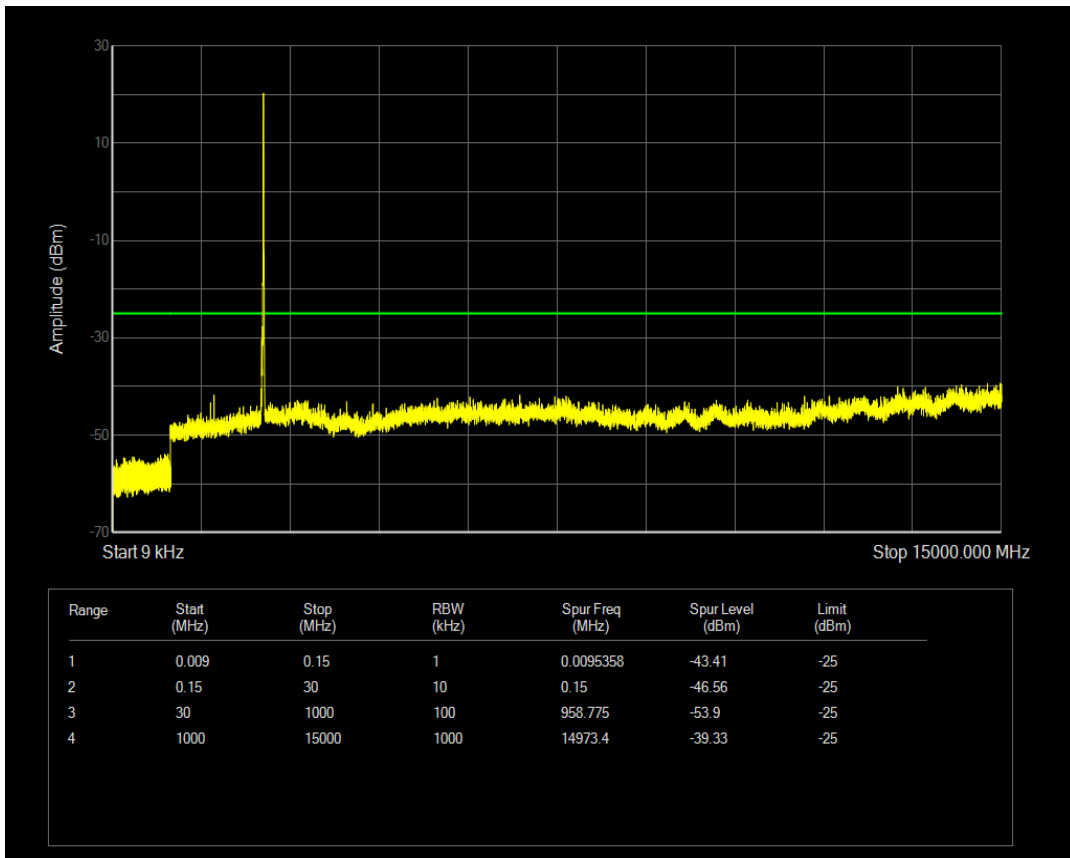

Band7 QPSK BW=10MHz Channel=21400 RB Size=50 Position=#0

Band7 QAM16 BW=10MHz Channel=21400 RB Size=50 Position=#0