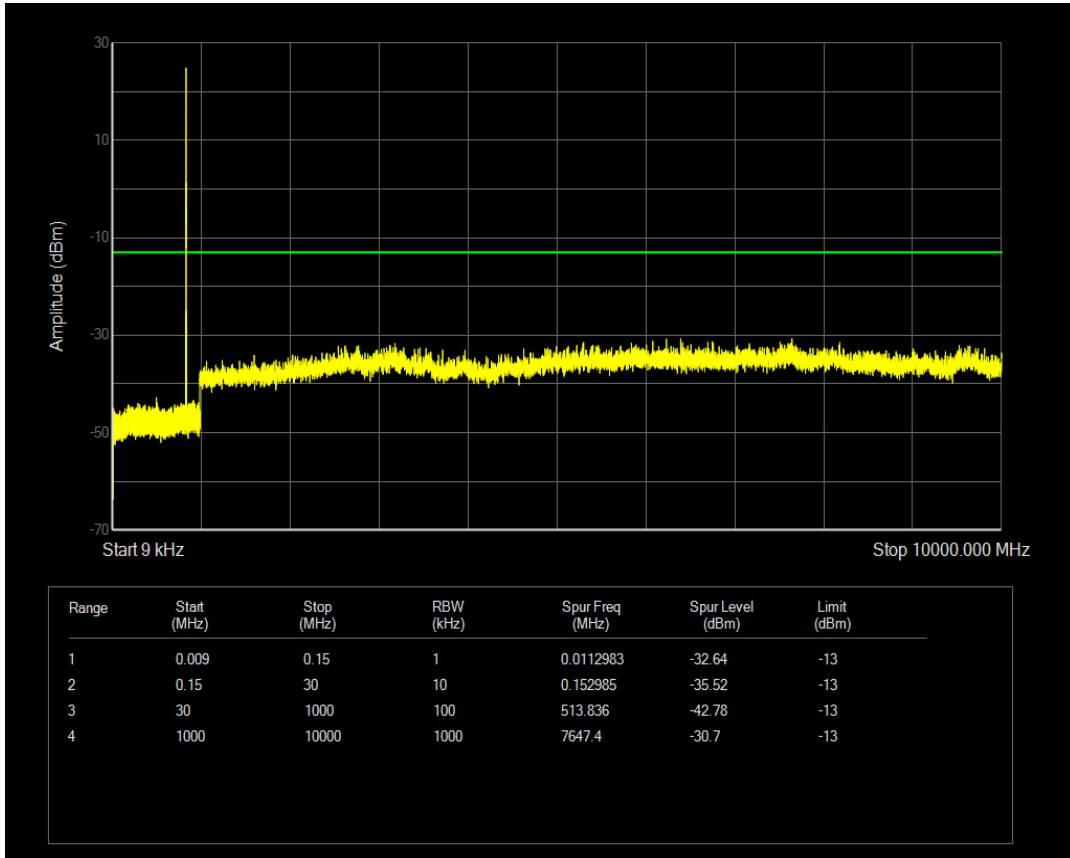

Band5 QPSK BW=3MHz Channel=20635 RB Size=1 Position=#0

Band5 QAM16 BW=3MHz Channel=20525 RB Size=15 Position=#0