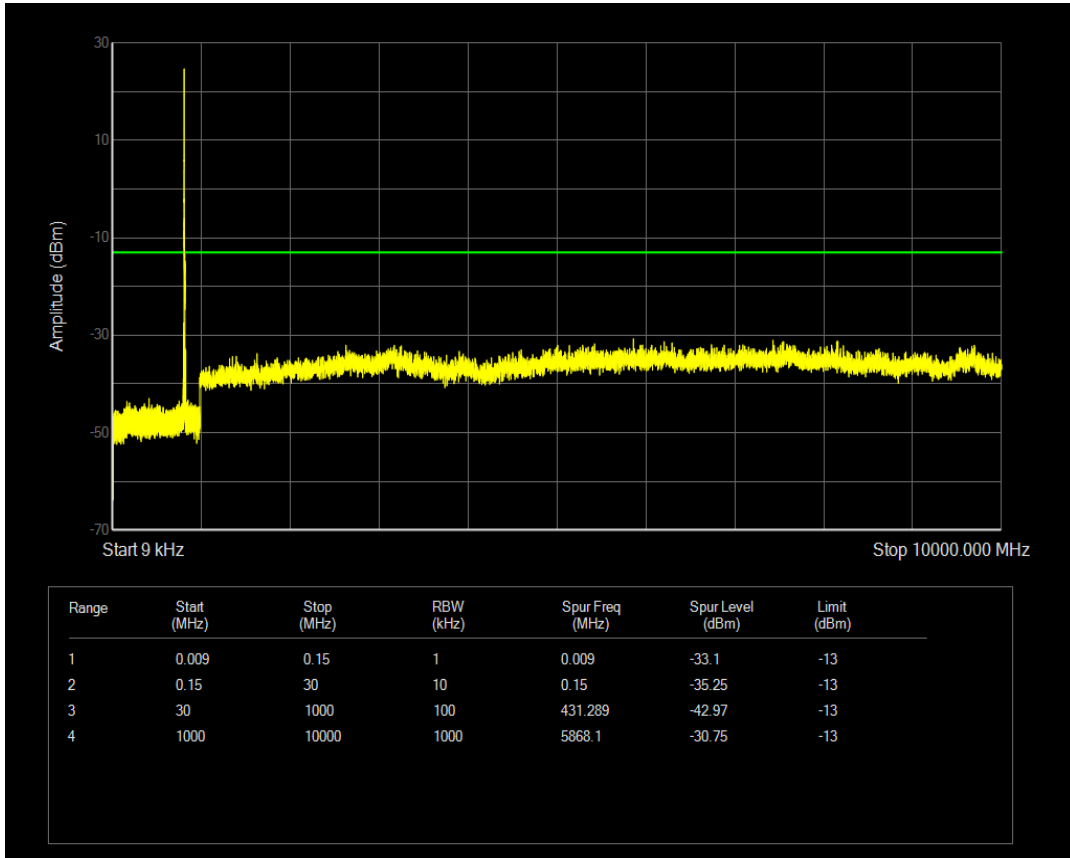

Band5 QAM16 BW=5MHz Channel=20525 RB Size=1 Position=#0

Band5 QAM16 BW=5MHz Channel=20525 RB Size=25 Position=#0

Band5 QPSK BW=5MHz Channel=20625 RB Size=1 Position=#0

Band5 QPSK BW=5MHz Channel=20625 RB Size=25 Position=#0

Band5 QAM16 BW=5MHz Channel=20625 RB Size=1 Position=#0

Band5 QPSK BW=10MHz Channel=20450 RB Size=1 Position=#0

Band5 QAM16 BW=5MHz Channel=20625 RB Size=25 Position=#0

Band5 QPSK BW=10MHz Channel=20450 RB Size=50 Position=#0