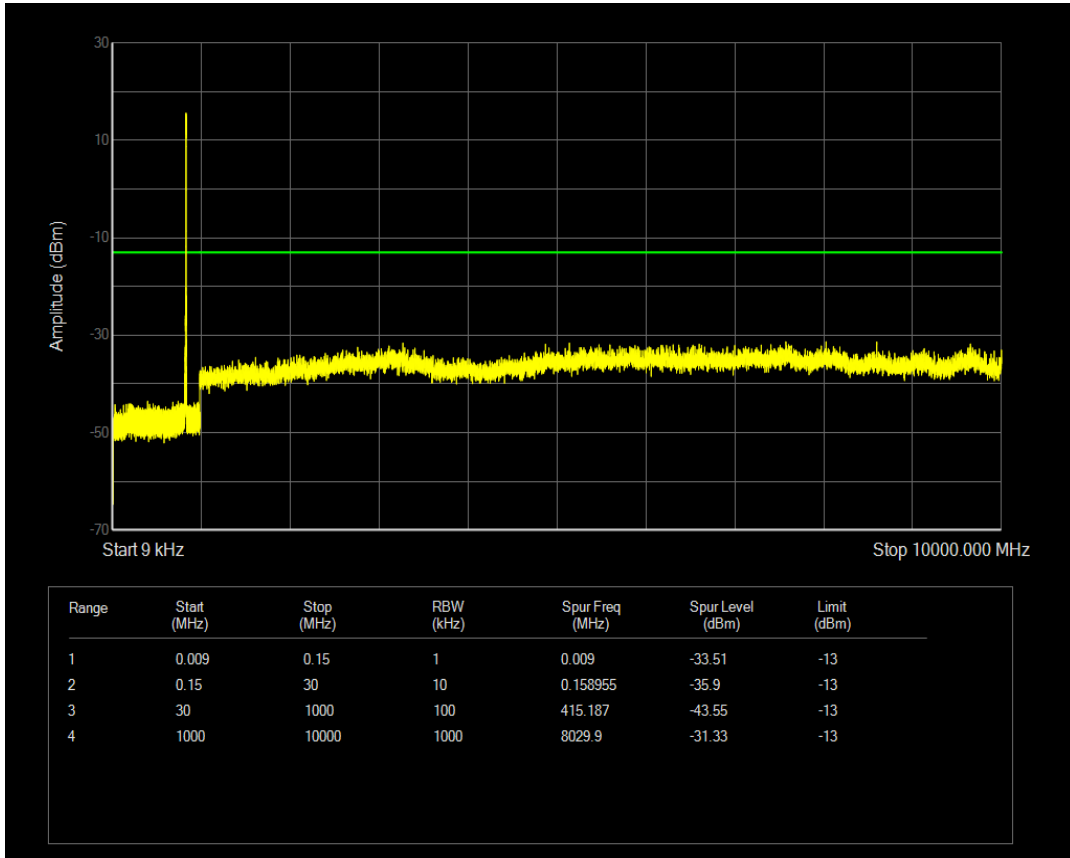

Band5 QAM16 BW=5MHz Channel=20525 RB Size=1 Position=#0

Band5 QAM16 BW=5MHz Channel=20525 RB Size=25 Position=#0

Band5 QPSK BW=5MHz Channel=20625 RB Size=1 Position=#0

Band5 QPSK BW=5MHz Channel=20625 RB Size=25 Position=#0

Band5 QAM16 BW=5MHz Channel=20625 RB Size=1 Position=#0

Band5 QPSK BW=10MHz Channel=20450 RB Size=1 Position=#0

Band5 QAM16 BW=5MHz Channel=20625 RB Size=25 Position=#0

Band5 QPSK BW=10MHz Channel=20450 RB Size=50 Position=#0