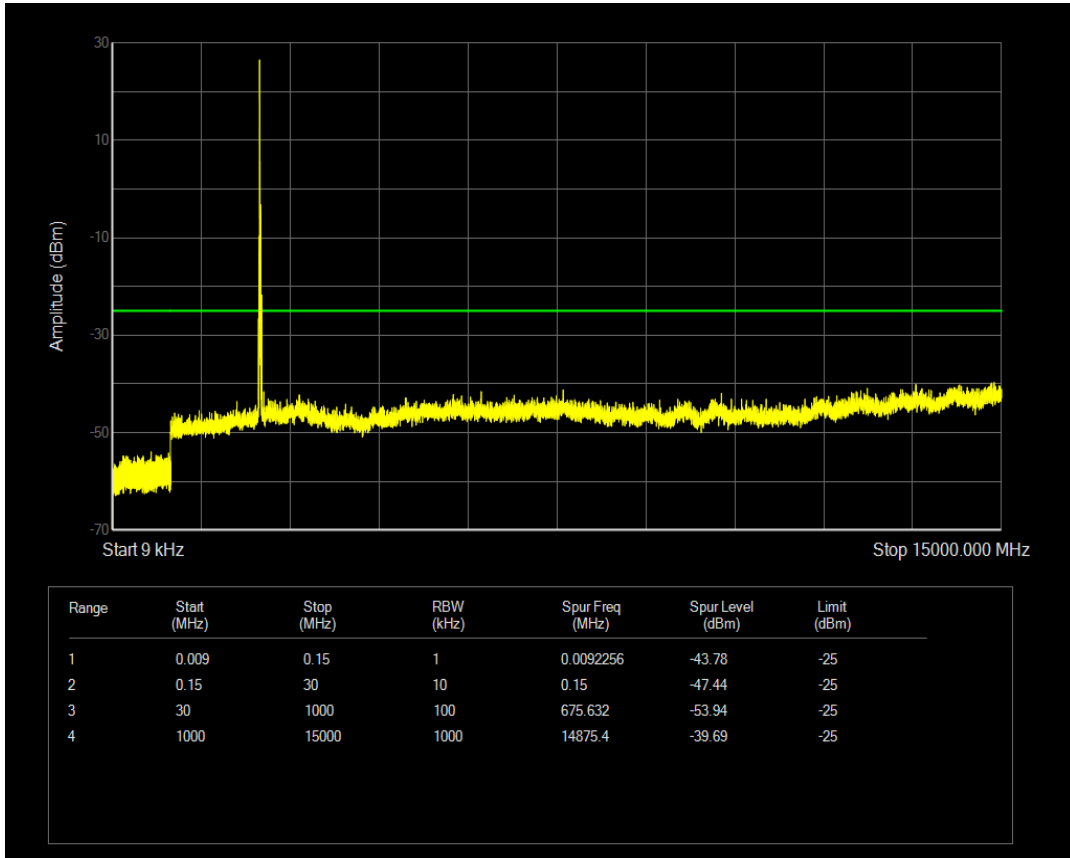

Band7 QPSK BW=20MHz Channel=20850 RB Size=1 Position=#0

Band7 QAM16 BW=15MHz Channel=21375 RB Size=75 Position=#0