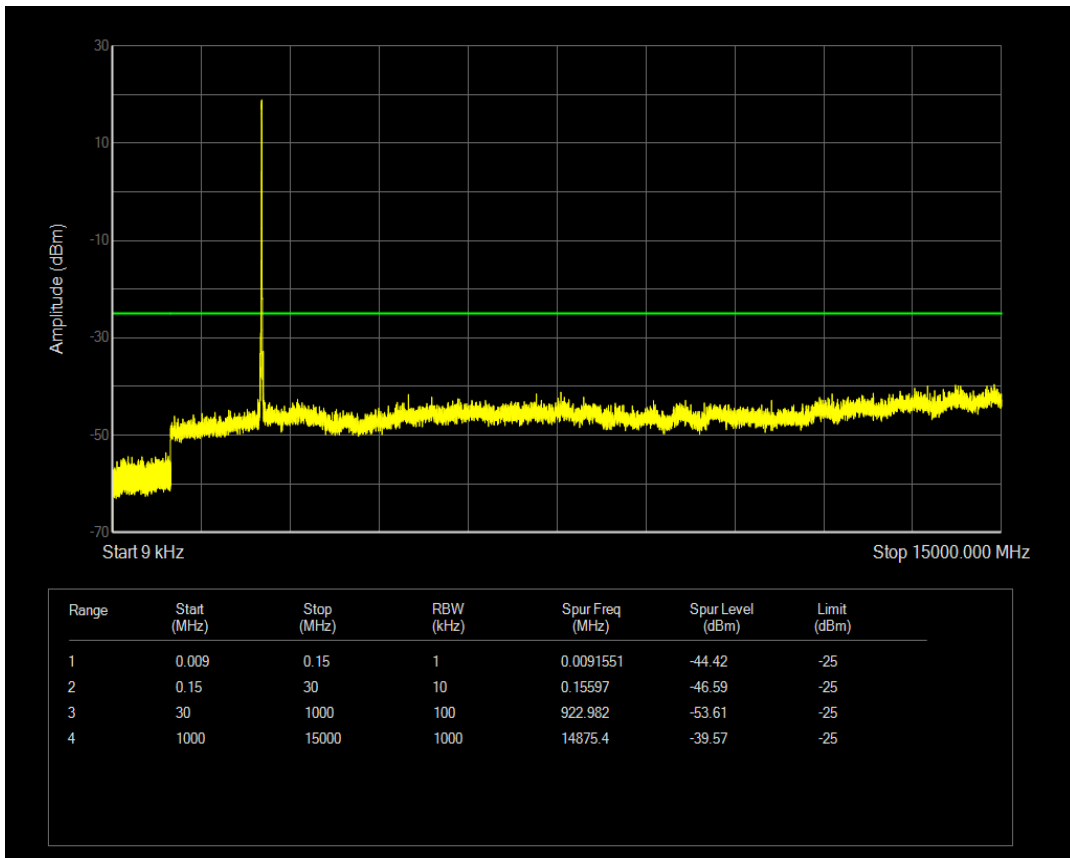

Band7 QAM16 BW=10MHz Channel=20800 RB Size=1 Position=#0

Band7 QAM16 BW=10MHz Channel=20800 RB Size=50 Position=#0

Band7 QPSK BW=10MHz Channel=21100 RB Size=50 Position=#0

Band7 QPSK BW=10MHz Channel=21100 RB Size=1 Position=#0

Band7 QAM16 BW=10MHz Channel=21100 RB Size=1 Position=#0

Band7 QPSK BW=10MHz Channel=21400 RB Size=1 Position=#0

Band7 QAM16 BW=10MHz Channel=21100 RB Size=50 Position=#0

Band7 QAM16 BW=10MHz Channel=21400 RB Size=1 Position=#0