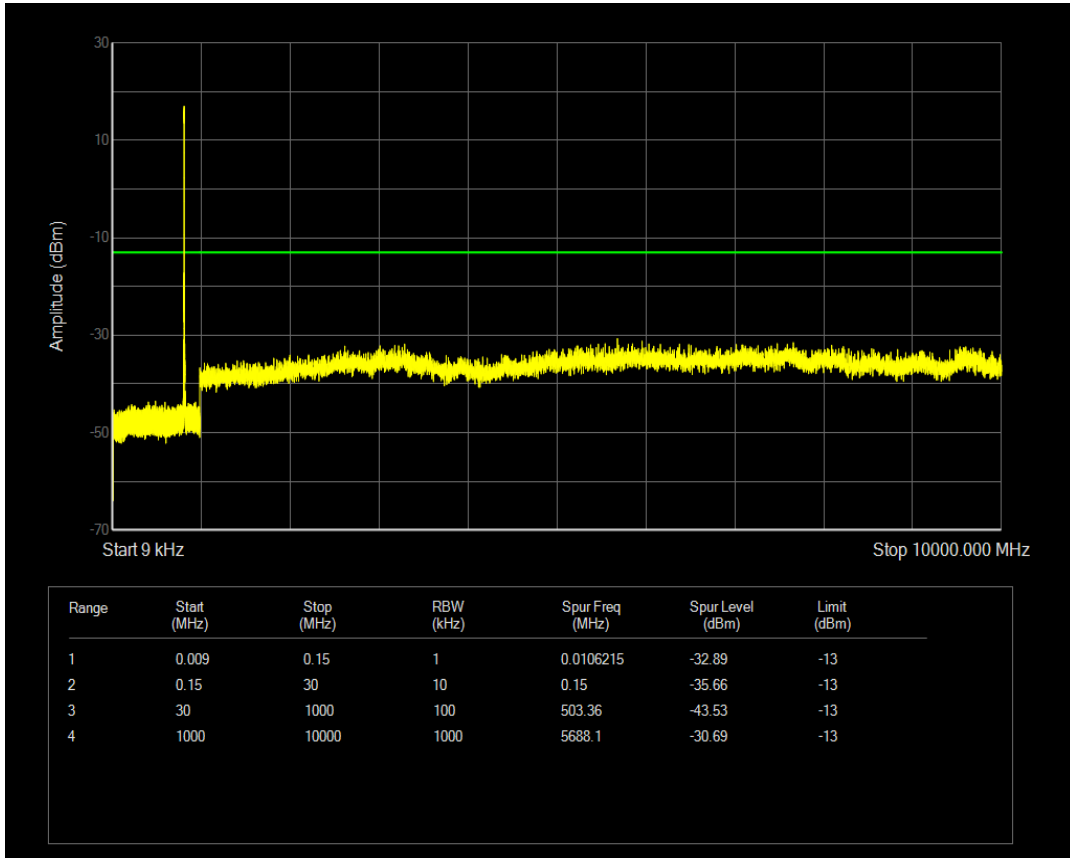

Band5 QAM16 BW=1.4MHz Channel=20525 RB Size=1 Position=#0

Band5 QAM16 BW=1.4MHz Channel=20525 RB Size=6 Position=#0

Band5 QPSK BW=1.4MHz Channel=20643 RB Size=6 Position=#0

Band5 QPSK BW=1.4MHz Channel=20643 RB Size=1 Position=#0

Band5 QAM16 BW=1.4MHz Channel=20643 RB Size=1 Position=#0

Band5 QPSK BW=3MHz Channel=20415 RB Size=1 Position=#0

Band5 QAM16 BW=1.4MHz Channel=20643 RB Size=6 Position=#0

Band5 QPSK BW=3MHz Channel=20415 RB Size=15 Position=#0

Band5 QAM16 BW=3MHz Channel=20415 RB Size=1 Position=#0

Band5 QAM16 BW=3MHz Channel=20415 RB Size=15 Position=#0

Band5 QPSK BW=3MHz Channel=20525 RB Size=1 Position=#0

Band5 QPSK BW=3MHz Channel=20525 RB Size=15 Position=#0