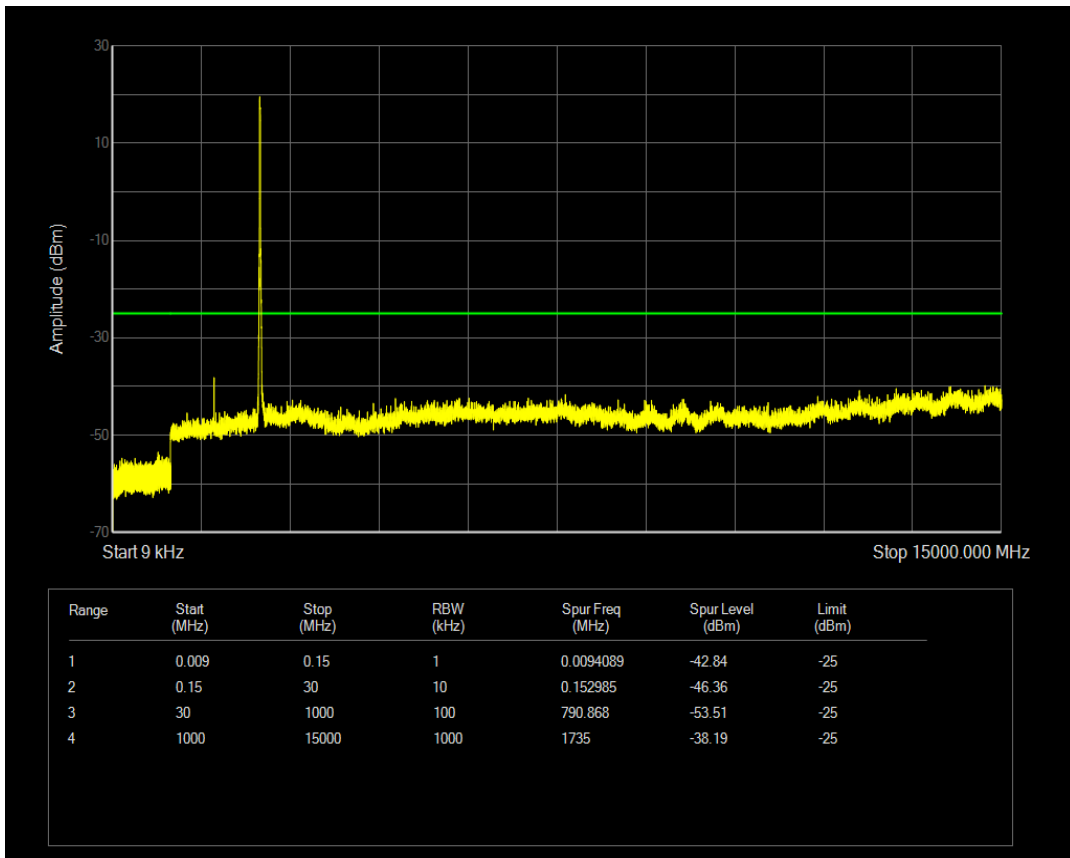

Band7 QAM16 BW=10MHz Channel=20800 RB Size=1 Position=#0

Band7 QAM16 BW=10MHz Channel=20800 RB Size=50 Position=#0

Band7 QPSK BW=10MHz Channel=21100 RB Size=50 Position=#0

Band7 QPSK BW=10MHz Channel=21100 RB Size=1 Position=#0

Band7 QAM16 BW=10MHz Channel=21100 RB Size=1 Position=#0

Band7 QPSK BW=10MHz Channel=21400 RB Size=1 Position=#0

Band7 QAM16 BW=10MHz Channel=21100 RB Size=50 Position=#0

Band7 QAM16 BW=10MHz Channel=21400 RB Size=1 Position=#0

Band7 QPSK BW=10MHz Channel=21400 RB Size=50 Position=#0

Band7 QAM16 BW=10MHz Channel=21400 RB Size=50 Position=#0

Band7 QPSK BW=15MHz Channel=20825 RB Size=75 Position=#0

Band7 QPSK BW=15MHz Channel=20825 RB Size=1 Position=#0