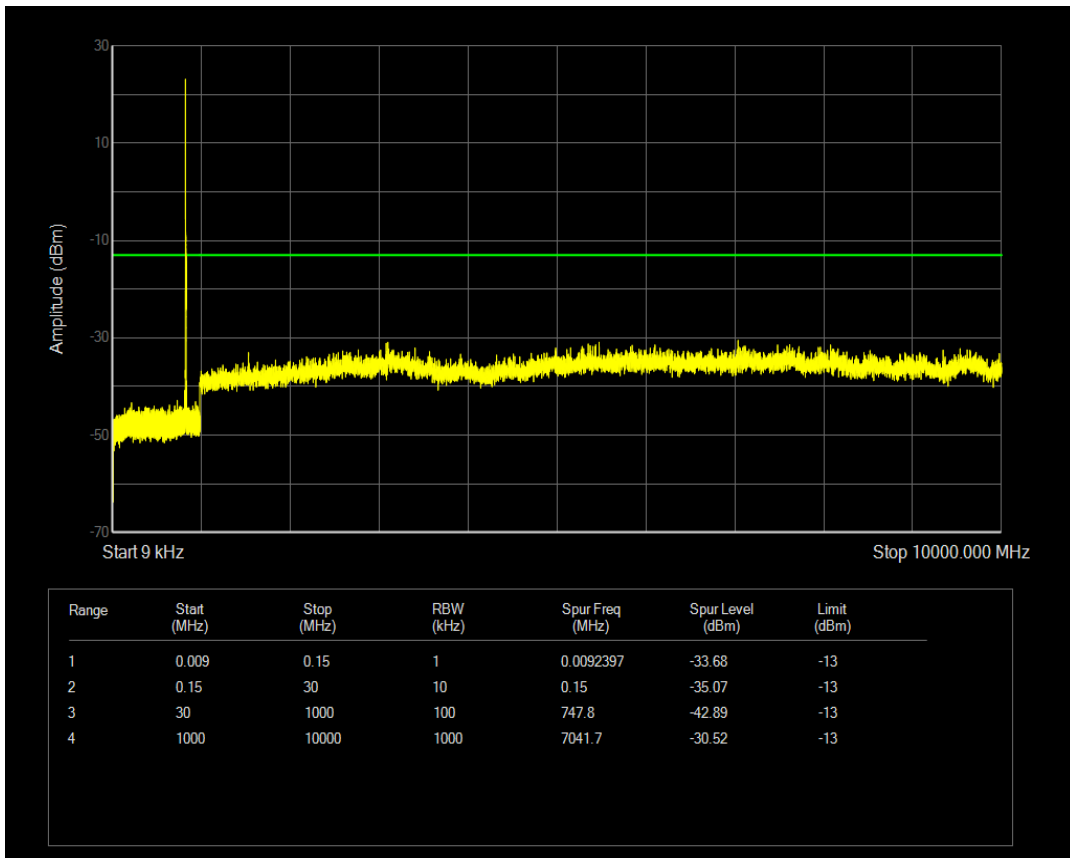

Band5 QAM16 BW=10MHz Channel=20600 RB Size=1 Position=#0

Band5 QAM16 BW=10MHz Channel=20600 RB Size=50 Position=#0