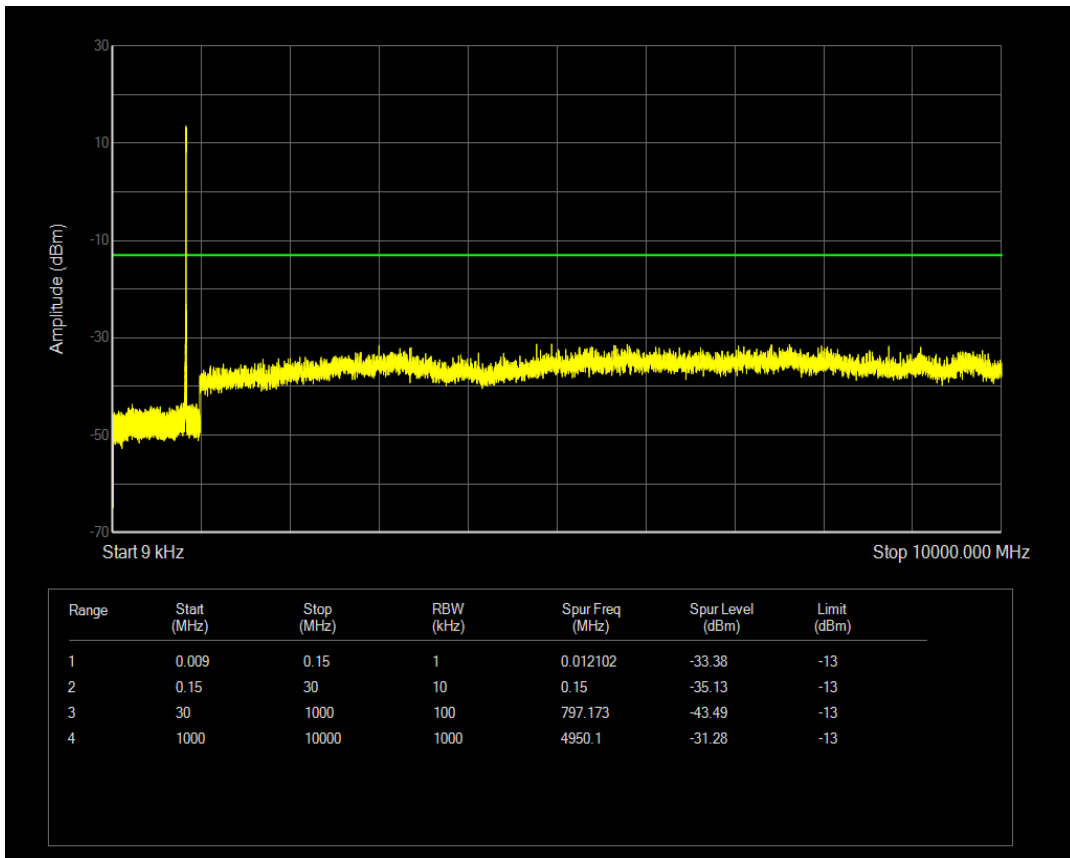

Band5 QAM16 BW=5MHz Channel=20525 RB Size=1 Position=#0

Band5 QAM16 BW=5MHz Channel=20525 RB Size=25 Position=#0

Band5 QPSK BW=5MHz Channel=20625 RB Size=1 Position=#0

Band5 QPSK BW=5MHz Channel=20625 RB Size=25 Position=#0

Band5 QAM16 BW=5MHz Channel=20625 RB Size=1 Position=#0

Band5 QPSK BW=10MHz Channel=20450 RB Size=1 Position=#0

Band5 QAM16 BW=5MHz Channel=20625 RB Size=25 Position=#0

Band5 QPSK BW=10MHz Channel=20450 RB Size=50 Position=#0