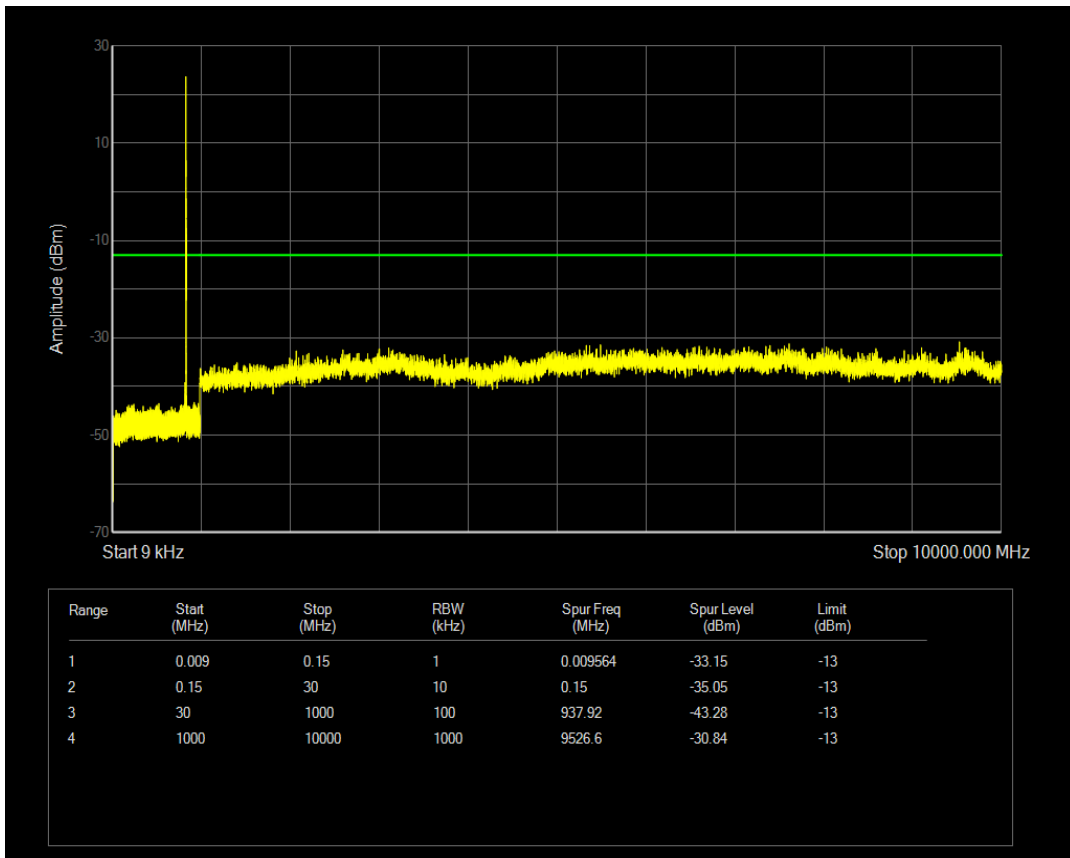

Band5 QAM16 BW=5MHz Channel=20525 RB Size=1 Position=#0

Band5 QAM16 BW=5MHz Channel=20525 RB Size=25 Position=#0

Band5 QPSK BW=5MHz Channel=20625 RB Size=1 Position=#0

Band5 QPSK BW=5MHz Channel=20625 RB Size=25 Position=#0

Band5 QAM16 BW=5MHz Channel=20625 RB Size=1 Position=#0

Band5 QPSK BW=10MHz Channel=20450 RB Size=1 Position=#0

Band5 QAM16 BW=5MHz Channel=20625 RB Size=25 Position=#0

Band5 QPSK BW=10MHz Channel=20450 RB Size=50 Position=#0