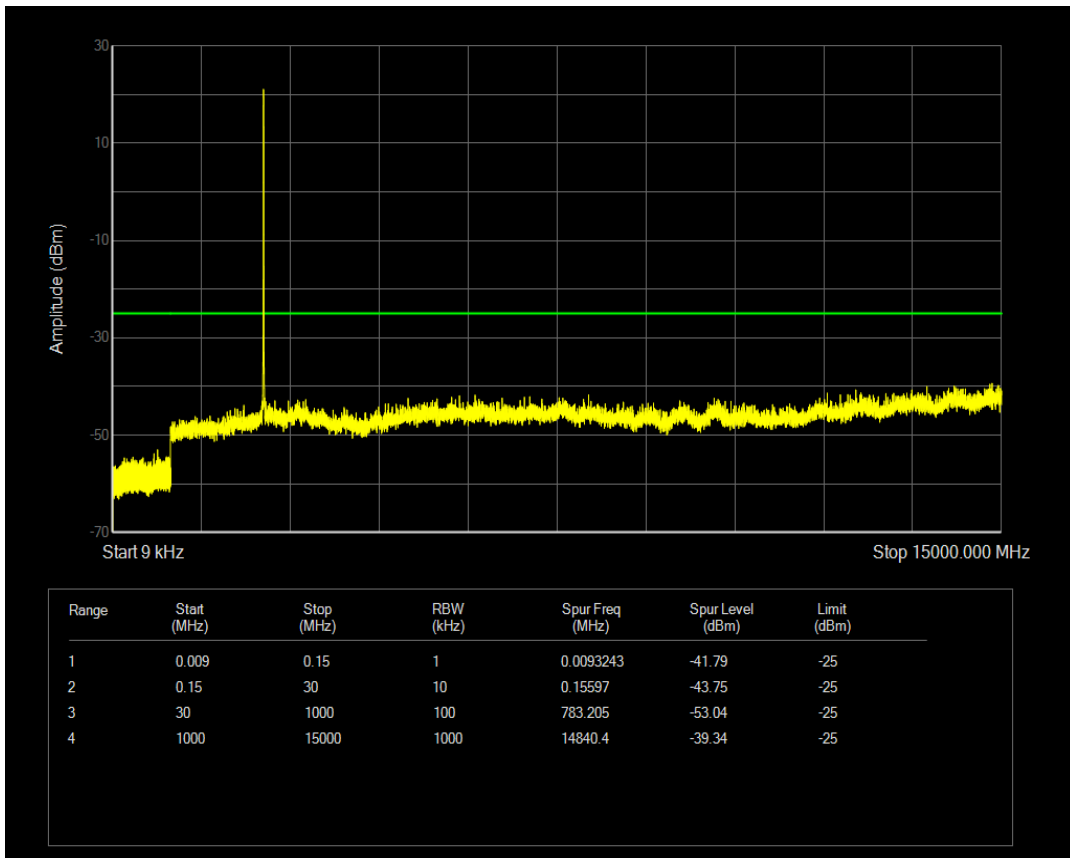

Band7 QAM16 BW=5MHz Channel=21425 RB Size=25 Position=#0

Band7 QPSK BW=10MHz Channel=20800 RB Size=50 Position=#0