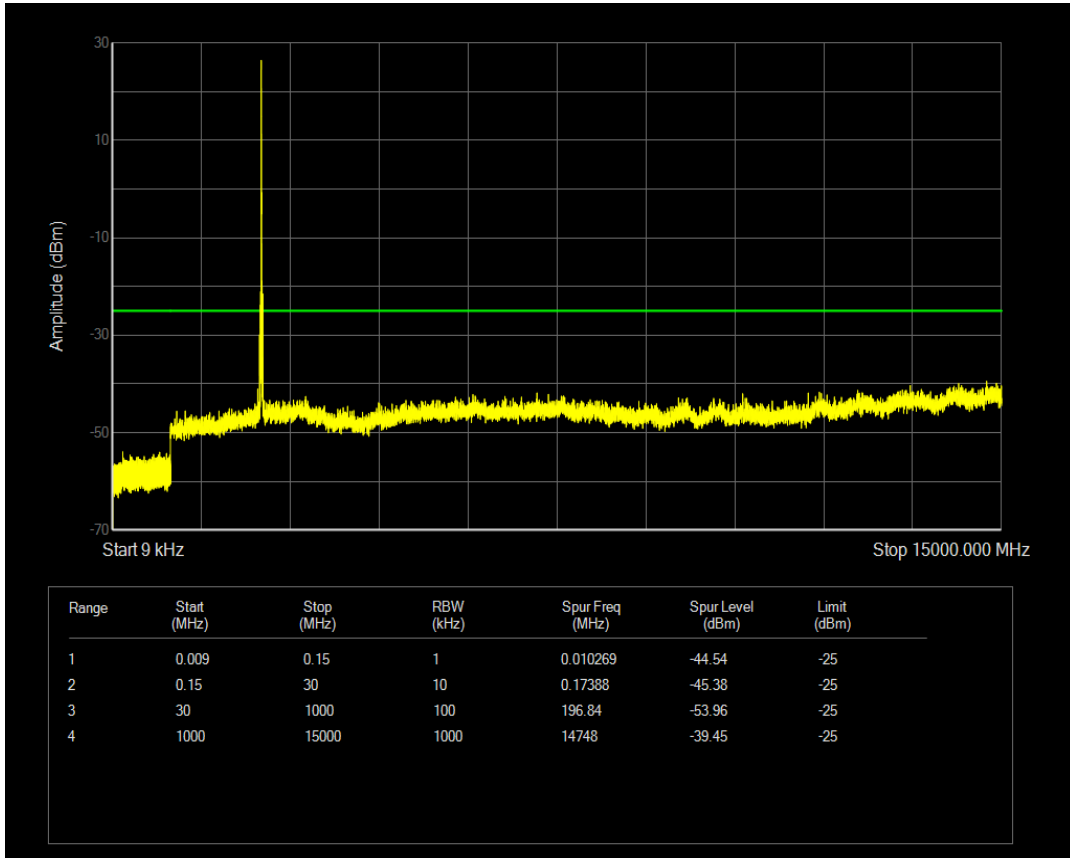

Band7 QPSK BW=10MHz Channel=21400 RB Size=50 Position=#0

Band7 QAM16 BW=10MHz Channel=21400 RB Size=50 Position=#0

Band7 QPSK BW=15MHz Channel=20825 RB Size=75 Position=#0

Band7 QPSK BW=15MHz Channel=20825 RB Size=1 Position=#0

Band7 QAM16 BW=15MHz Channel=20825 RB Size=1 Position=#0

Band7 QPSK BW=15MHz Channel=21100 RB Size=1 Position=#0

Band7 QAM16 BW=15MHz Channel=20825 RB Size=75 Position=#0

Band7 QPSK BW=15MHz Channel=21100 RB Size=75 Position=#0