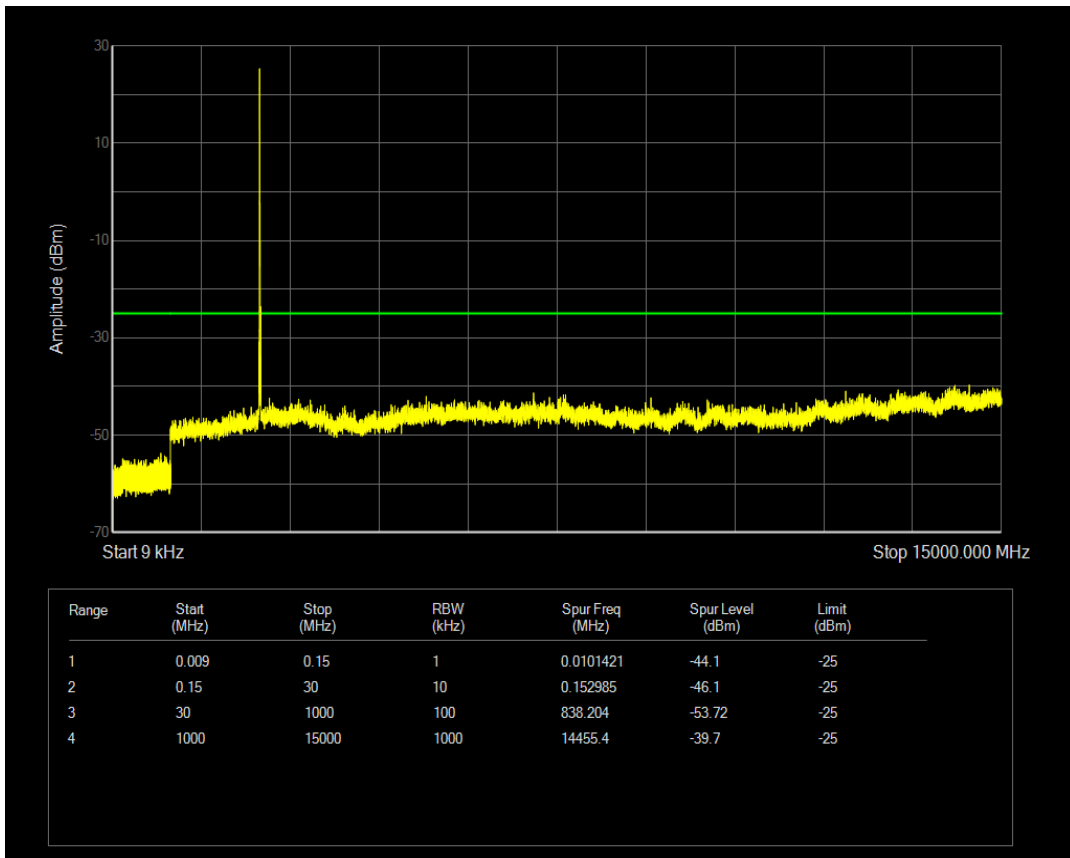

Band7 QAM16 BW=5MHz Channel=21425 RB Size=1 Position=#0

Band7 QPSK BW=10MHz Channel=20800 RB Size=1 Position=#0

Band7 QAM16 BW=5MHz Channel=21425 RB Size=25 Position=#0

Band7 QPSK BW=10MHz Channel=20800 RB Size=50 Position=#0

Band7 QAM16 BW=10MHz Channel=20800 RB Size=1 Position=#0

Band7 QAM16 BW=10MHz Channel=20800 RB Size=50 Position=#0

Band7 QPSK BW=10MHz Channel=21100 RB Size=50 Position=#0

Band7 QPSK BW=10MHz Channel=21100 RB Size=1 Position=#0