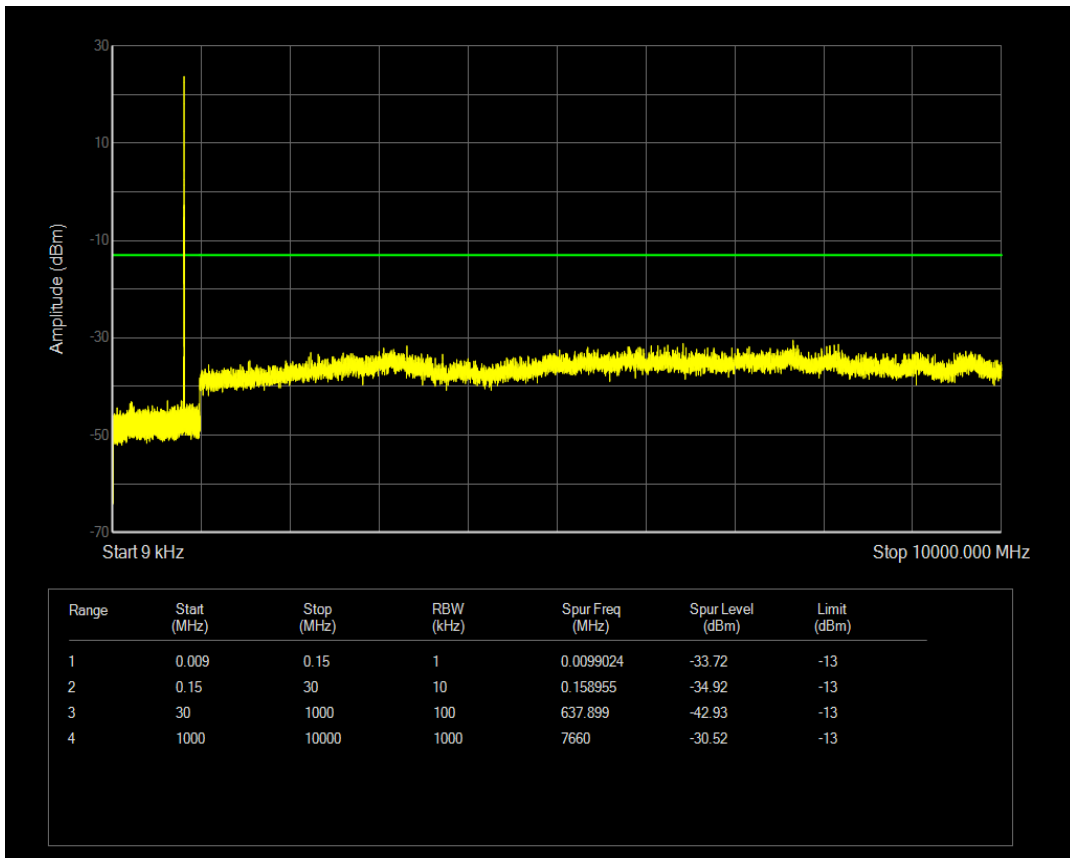

Band5 QAM16 BW=1.4MHz Channel=20525 RB Size=1 Position=#0

Band5 QAM16 BW=1.4MHz Channel=20525 RB Size=6 Position=#0

Band5 QPSK BW=1.4MHz Channel=20643 RB Size=6 Position=#0

Band5 QPSK BW=1.4MHz Channel=20643 RB Size=1 Position=#0

Band5 QAM16 BW=1.4MHz Channel=20643 RB Size=1 Position=#0

Band5 QPSK BW=3MHz Channel=20415 RB Size=1 Position=#0

Band5 QAM16 BW=1.4MHz Channel=20643 RB Size=6 Position=#0

Band5 QPSK BW=3MHz Channel=20415 RB Size=15 Position=#0

Band5 QAM16 BW=3MHz Channel=20415 RB Size=1 Position=#0

Band5 QAM16 BW=3MHz Channel=20415 RB Size=15 Position=#0

Band5 QPSK BW=3MHz Channel=20525 RB Size=1 Position=#0

Band5 QPSK BW=3MHz Channel=20525 RB Size=15 Position=#0