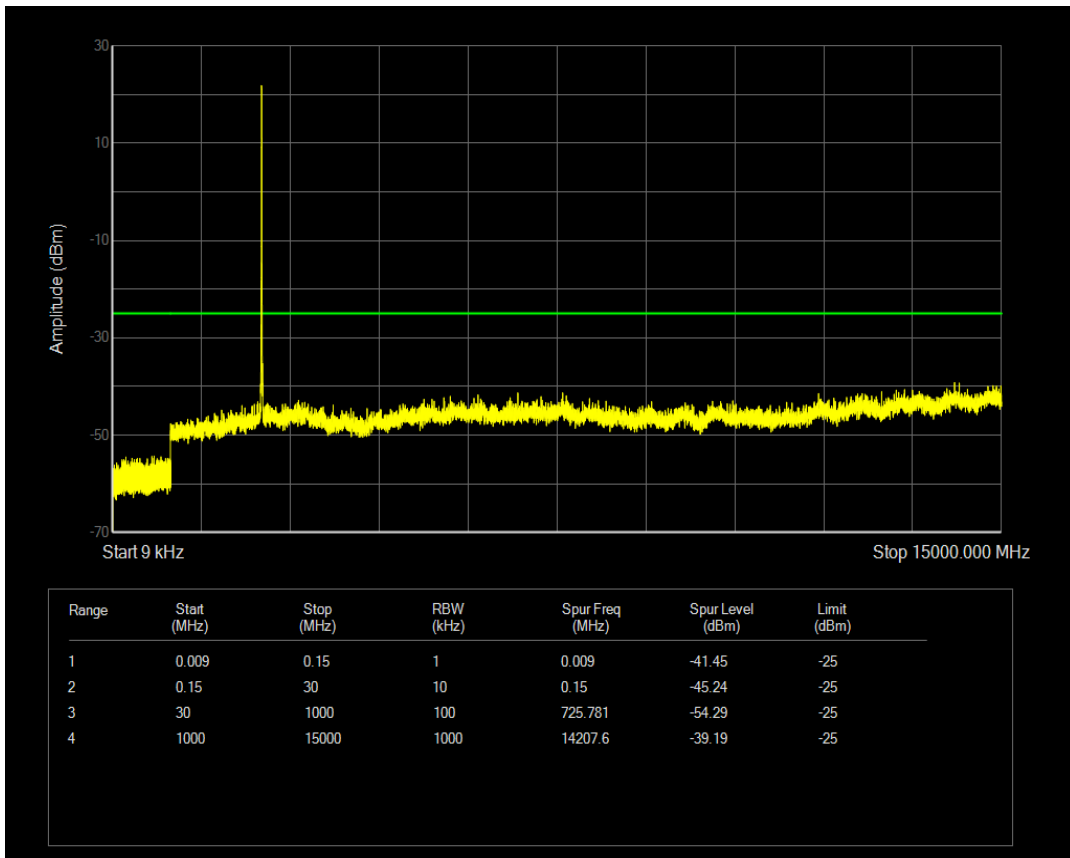

Band7 QPSK BW=5MHz Channel=21100 RB Size=25 Position=#0

Band7 QAM16 BW=5MHz Channel=21100 RB Size=25 Position=#0