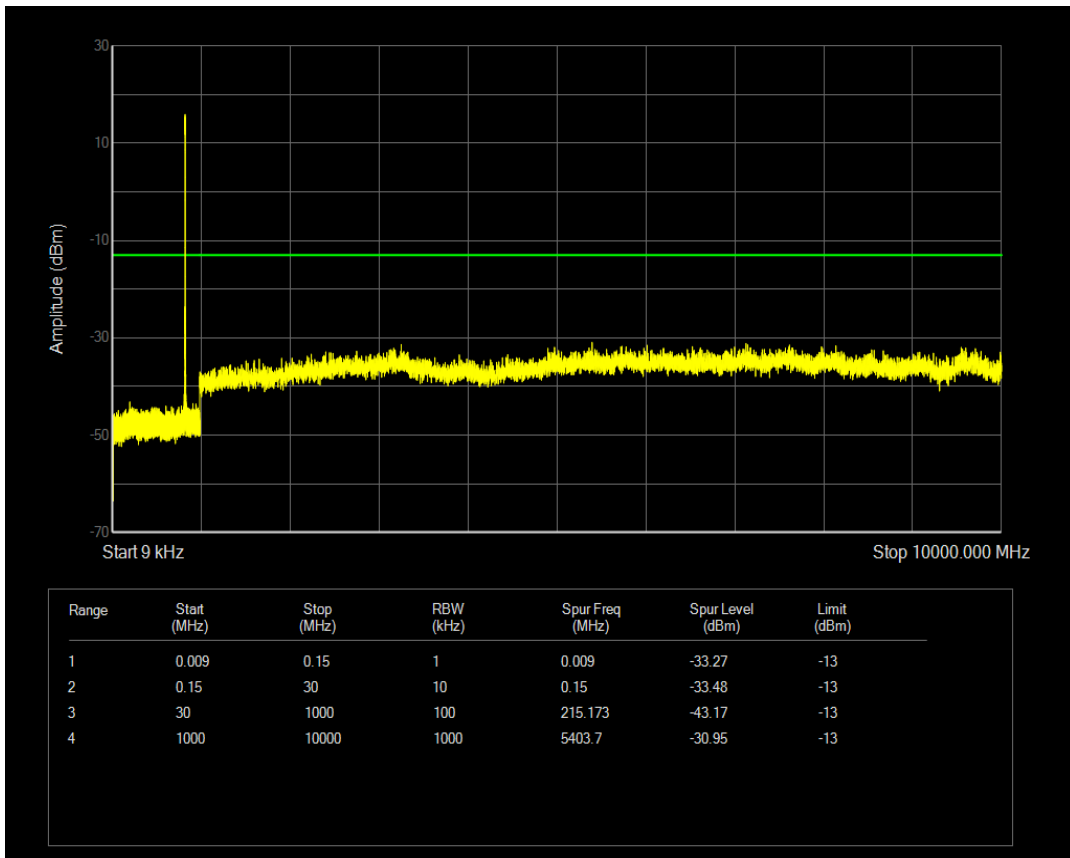

Band5 QAM16 BW=3MHz Channel=20525 RB Size=15 Position=#0

Band5 QPSK BW=3MHz Channel=20635 RB Size=15 Position=#0