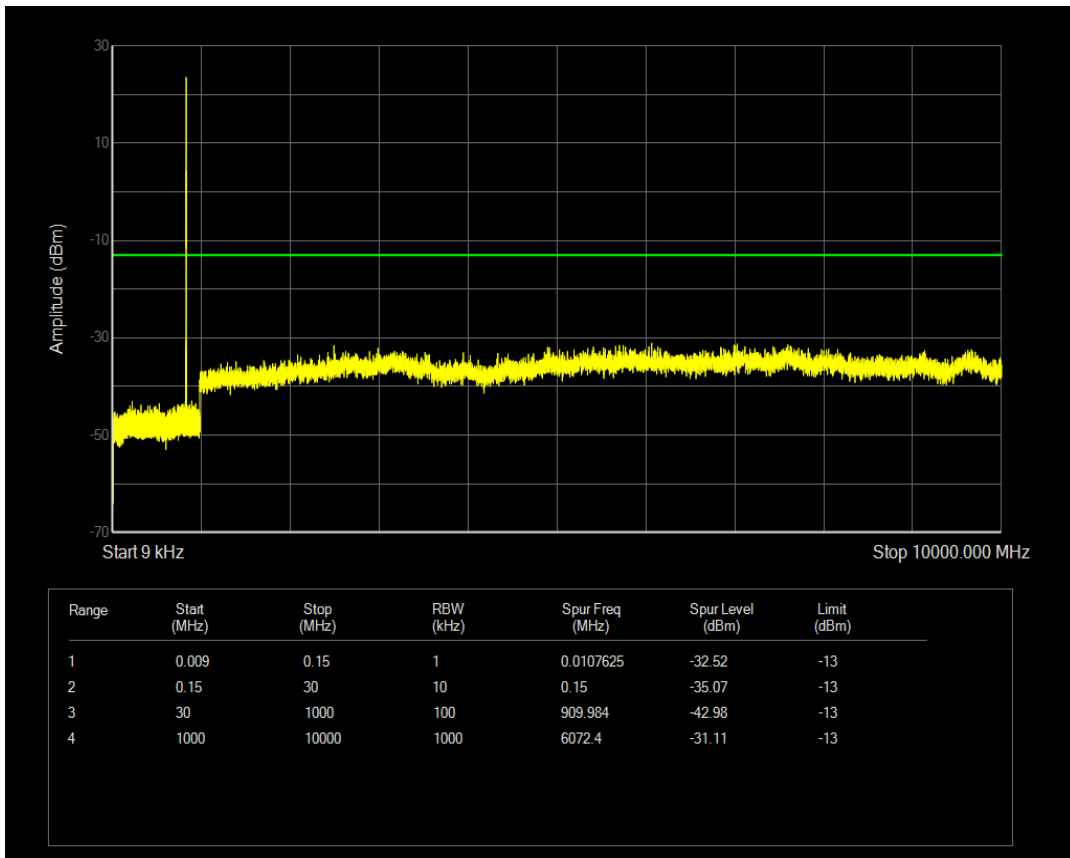

Band5 QAM16 BW=1.4MHz Channel=20525 RB Size=1 Position=#0

Band5 QAM16 BW=1.4MHz Channel=20525 RB Size=6 Position=#0

Band5 QPSK BW=1.4MHz Channel=20643 RB Size=6 Position=#0

Band5 QPSK BW=1.4MHz Channel=20643 RB Size=1 Position=#0

Band5 QAM16 BW=1.4MHz Channel=20643 RB Size=1 Position=#0

Band5 QPSK BW=3MHz Channel=20415 RB Size=1 Position=#0

Band5 QAM16 BW=1.4MHz Channel=20643 RB Size=6 Position=#0

Band5 QPSK BW=3MHz Channel=20415 RB Size=15 Position=#0