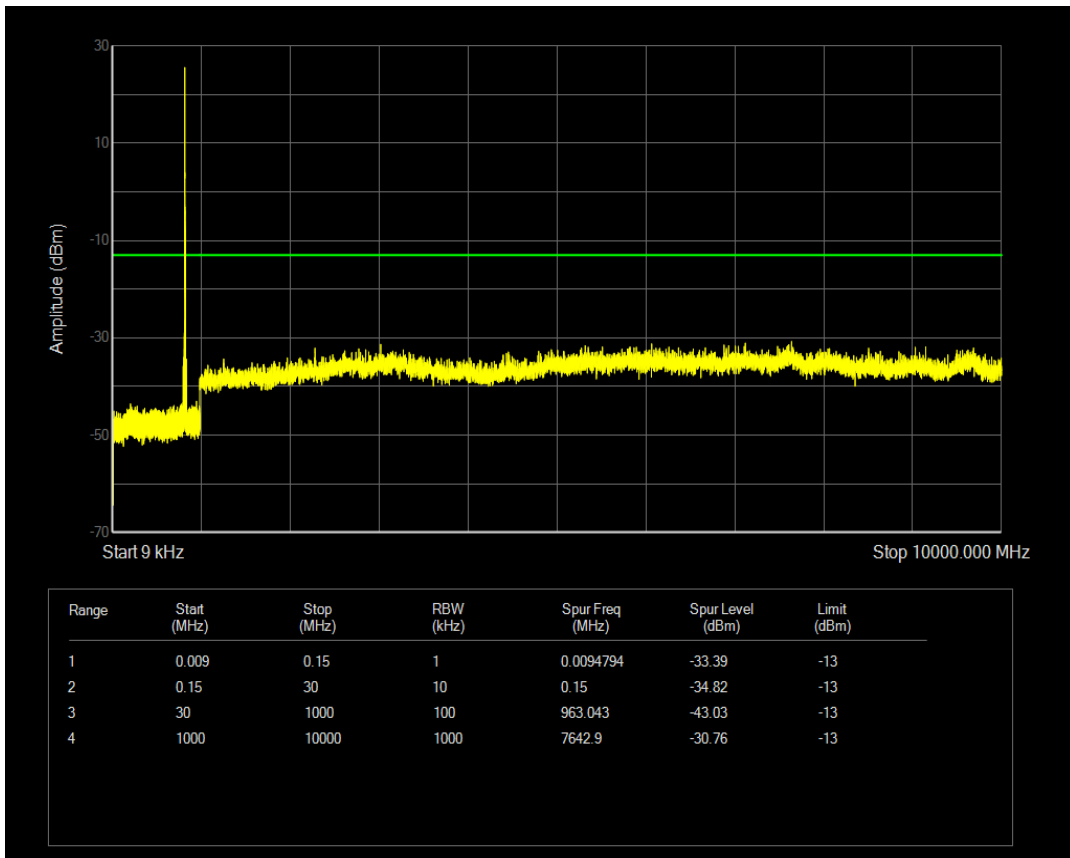

Band5 QPSK BW=10MHz Channel=20525 RB Size=1 Position=#0

Band5 QAM16 BW=10MHz Channel=20525 RB Size=1 Position=#0