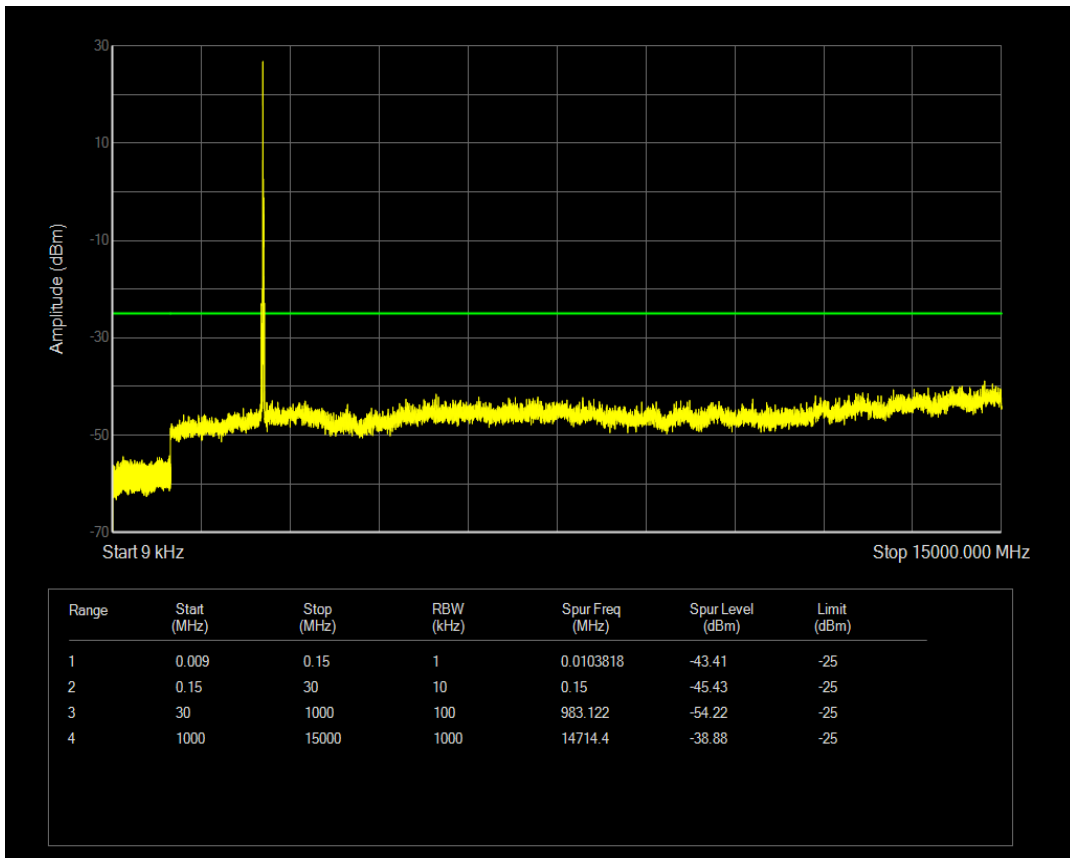

Band7 QAM16 BW=15MHz Channel=20825 RB Size=1 Position=#0

Band7 QPSK BW=15MHz Channel=21100 RB Size=1 Position=#0

Band7 QAM16 BW=15MHz Channel=20825 RB Size=75 Position=#0

Band7 QPSK BW=15MHz Channel=21100 RB Size=75 Position=#0

Band7 QAM16 BW=15MHz Channel=21100 RB Size=1 Position=#0

Band7 QAM16 BW=15MHz Channel=21100 RB Size=75 Position=#0

Band7 QPSK BW=15MHz Channel=21375 RB Size=1 Position=#0

Band7 QPSK BW=15MHz Channel=21375 RB Size=75 Position=#0