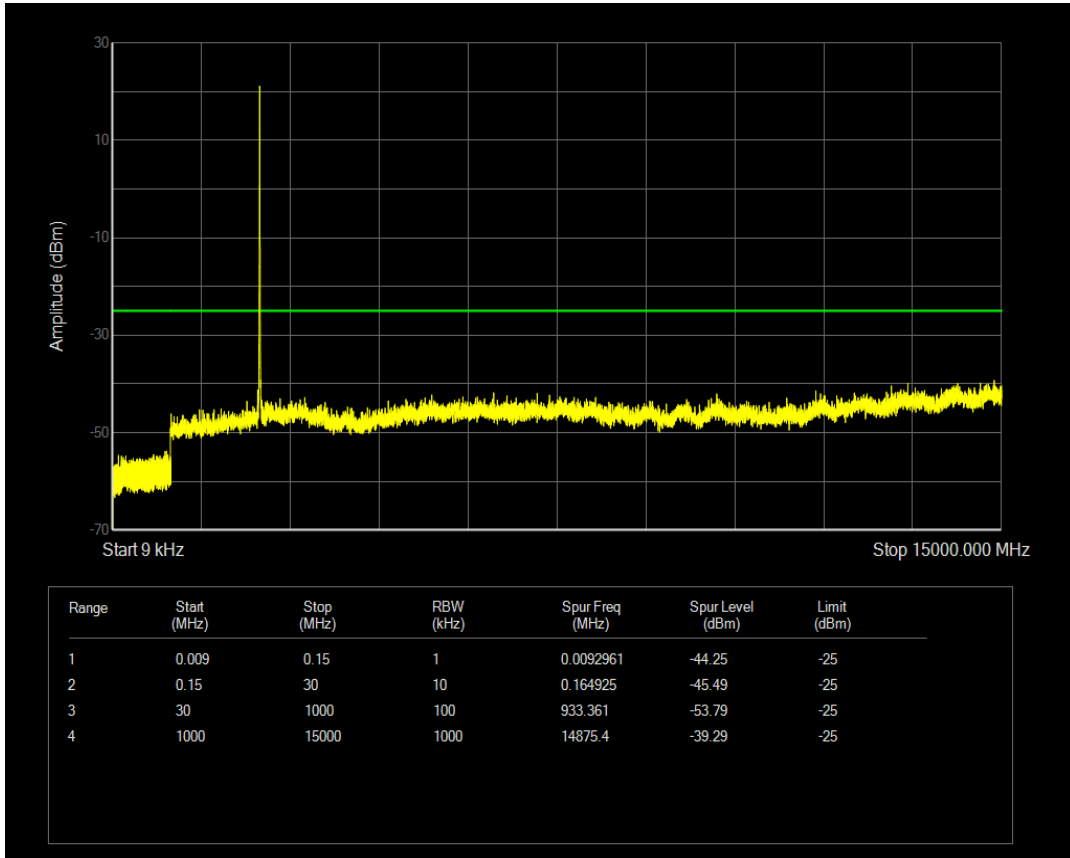

Band5 QAM16 BW=10MHz Channel=20600 RB Size=1 Position=#0

Band5 QAM16 BW=10MHz Channel=20600 RB Size=50 Position=#0

Band7 QPSK BW=5MHz Channel=20775 RB Size=1 Position=#0

Band7 QPSK BW=5MHz Channel=20775 RB Size=25 Position=#0