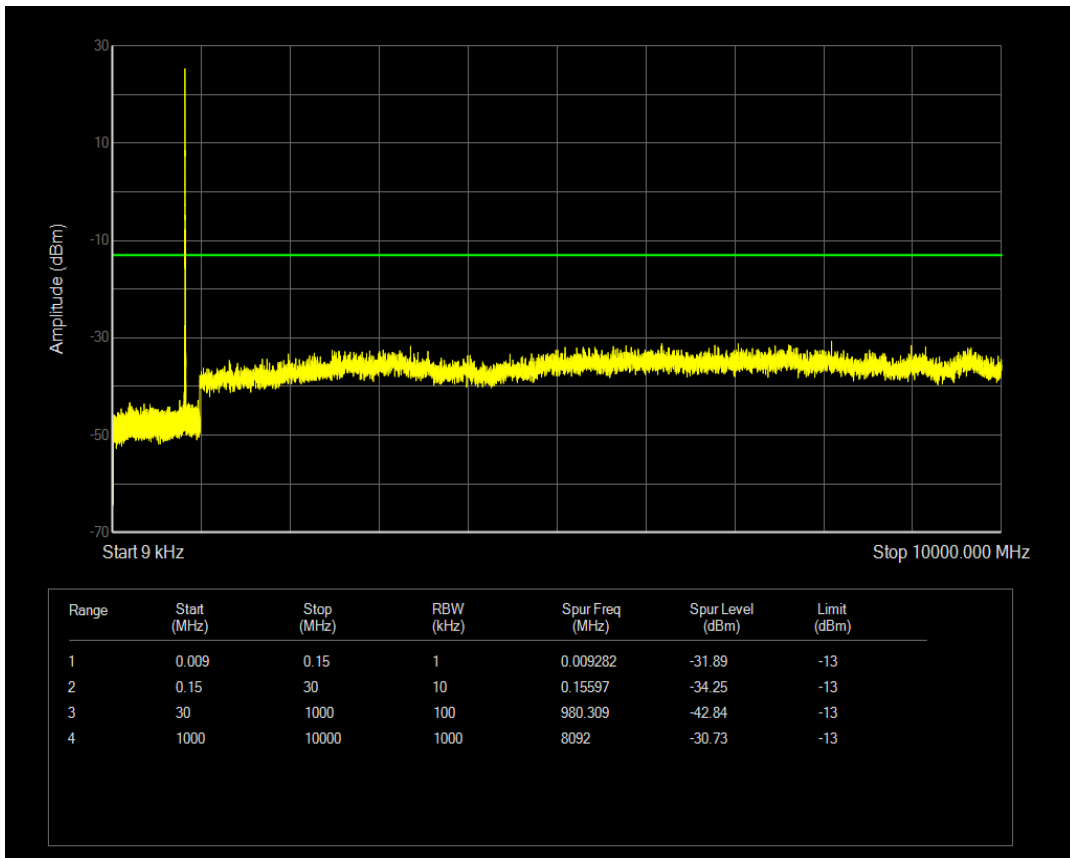

Band5 QAM16 BW=3MHz Channel=20635 RB Size=15 Position=#0

Band5 QAM16 BW=3MHz Channel=20635 RB Size=1 Position=#0

Band5 QPSK BW=5MHz Channel=20425 RB Size=1 Position=#0

Band5 QAM16 BW=5MHz Channel=20425 RB Size=1 Position=#0

Band5 QPSK BW=5MHz Channel=20425 RB Size=25 Position=#0

Band5 QAM16 BW=5MHz Channel=20425 RB Size=25 Position=#0

Band5 QPSK BW=5MHz Channel=20525 RB Size=1 Position=#0

Band5 QPSK BW=5MHz Channel=20525 RB Size=25 Position=#0