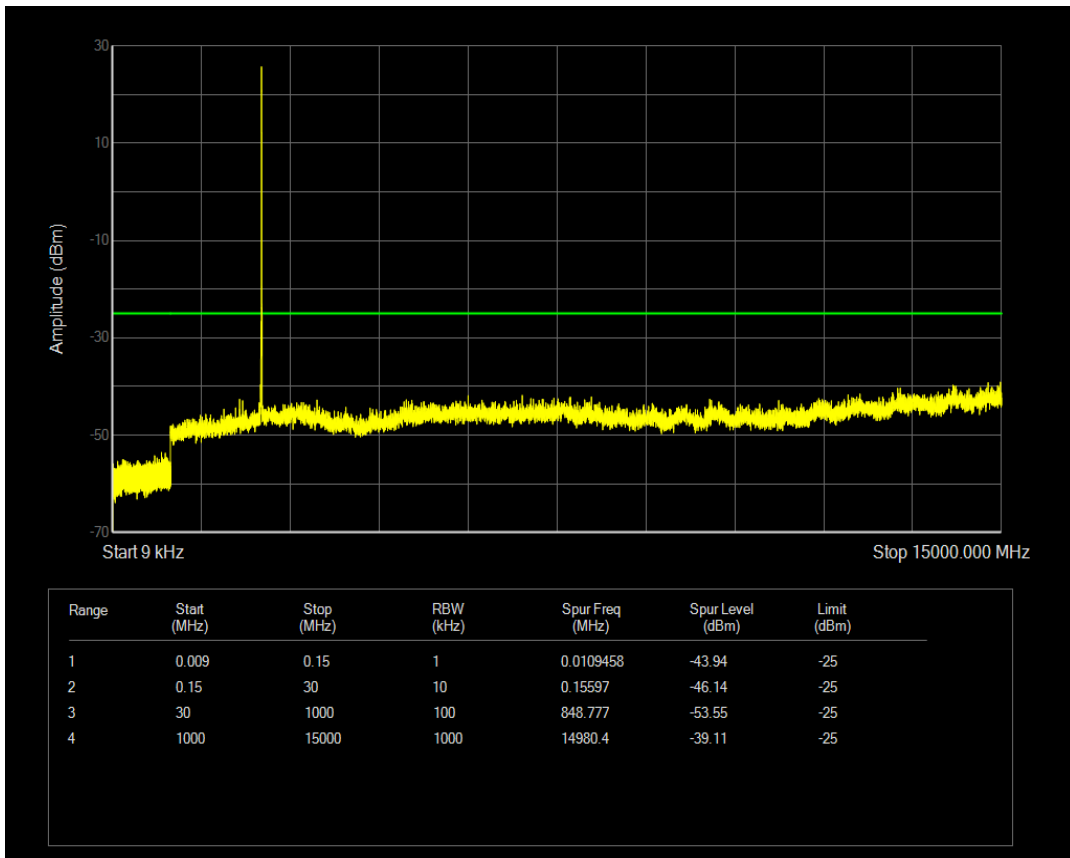

Band7 QPSK BW=5MHz Channel=21100 RB Size=1 Position=#0

Band7 QAM16 BW=5MHz Channel=21100 RB Size=1 Position=#0