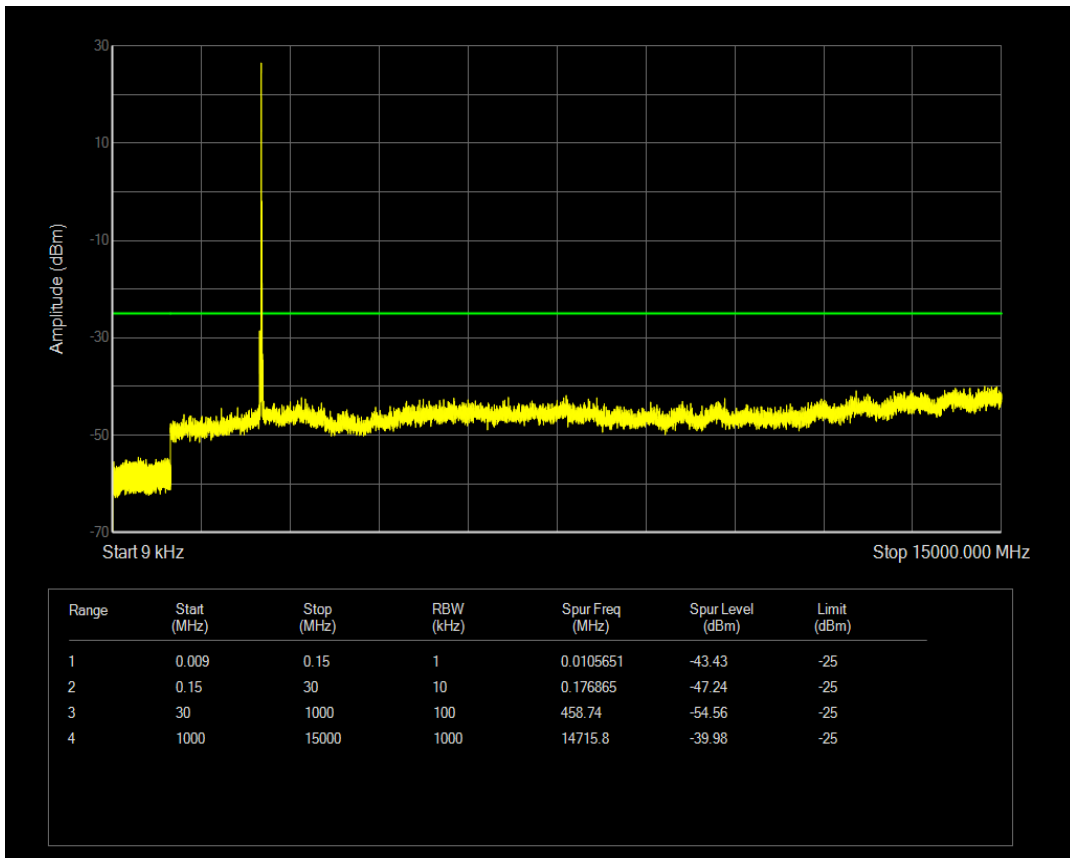

Band7 QAM16 BW=15MHz Channel=20825 RB Size=1 Position=#0

Band7 QPSK BW=15MHz Channel=21100 RB Size=1 Position=#0

Band7 QAM16 BW=15MHz Channel=20825 RB Size=75 Position=#0

Band7 QPSK BW=15MHz Channel=21100 RB Size=75 Position=#0

Band7 QAM16 BW=15MHz Channel=21100 RB Size=1 Position=#0

Band7 QAM16 BW=15MHz Channel=21100 RB Size=75 Position=#0

Band7 QPSK BW=15MHz Channel=21375 RB Size=1 Position=#0

Band7 QPSK BW=15MHz Channel=21375 RB Size=75 Position=#0