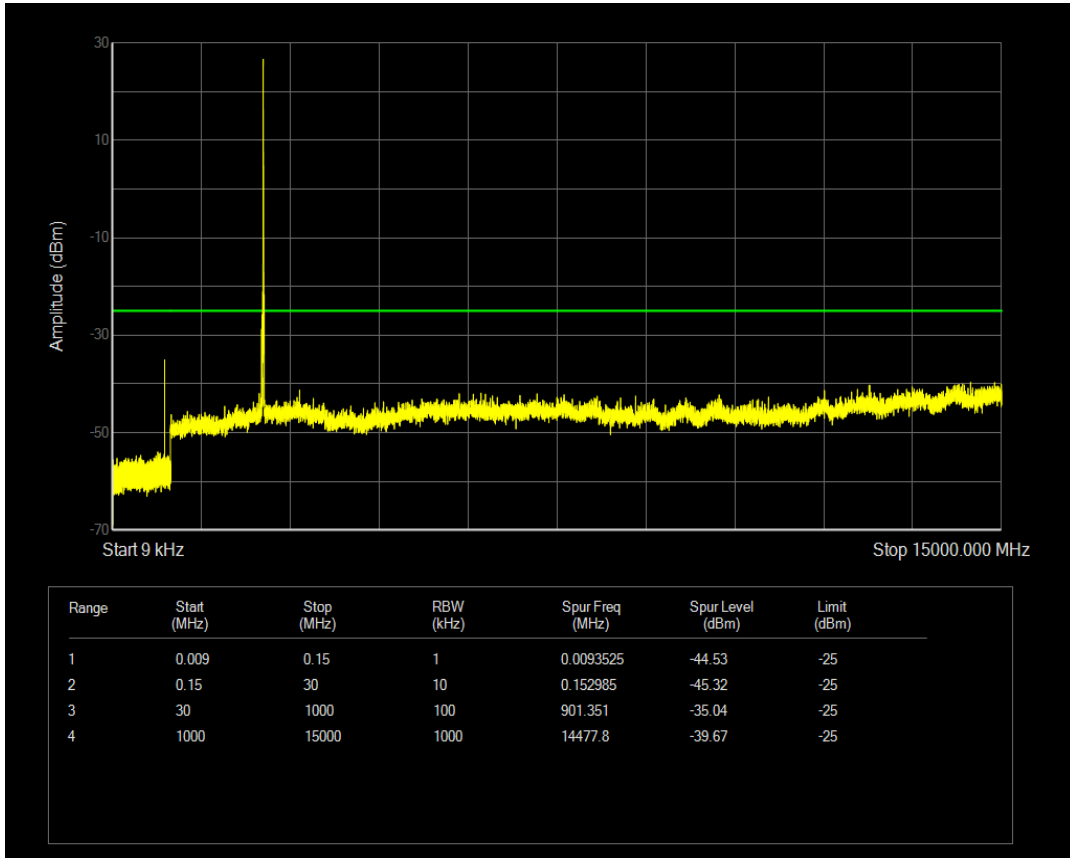

Band7 QAM16 BW=10MHz Channel=20800 RB Size=1 Position=#0

Band7 QAM16 BW=10MHz Channel=20800 RB Size=50 Position=#0

Band7 QPSK BW=10MHz Channel=21100 RB Size=50 Position=#0

Band7 QPSK BW=10MHz Channel=21100 RB Size=1 Position=#0

Band7 QAM16 BW=10MHz Channel=21100 RB Size=1 Position=#0

Band7 QPSK BW=10MHz Channel=21400 RB Size=1 Position=#0

Band7 QAM16 BW=10MHz Channel=21100 RB Size=50 Position=#0

Band7 QAM16 BW=10MHz Channel=21400 RB Size=1 Position=#0