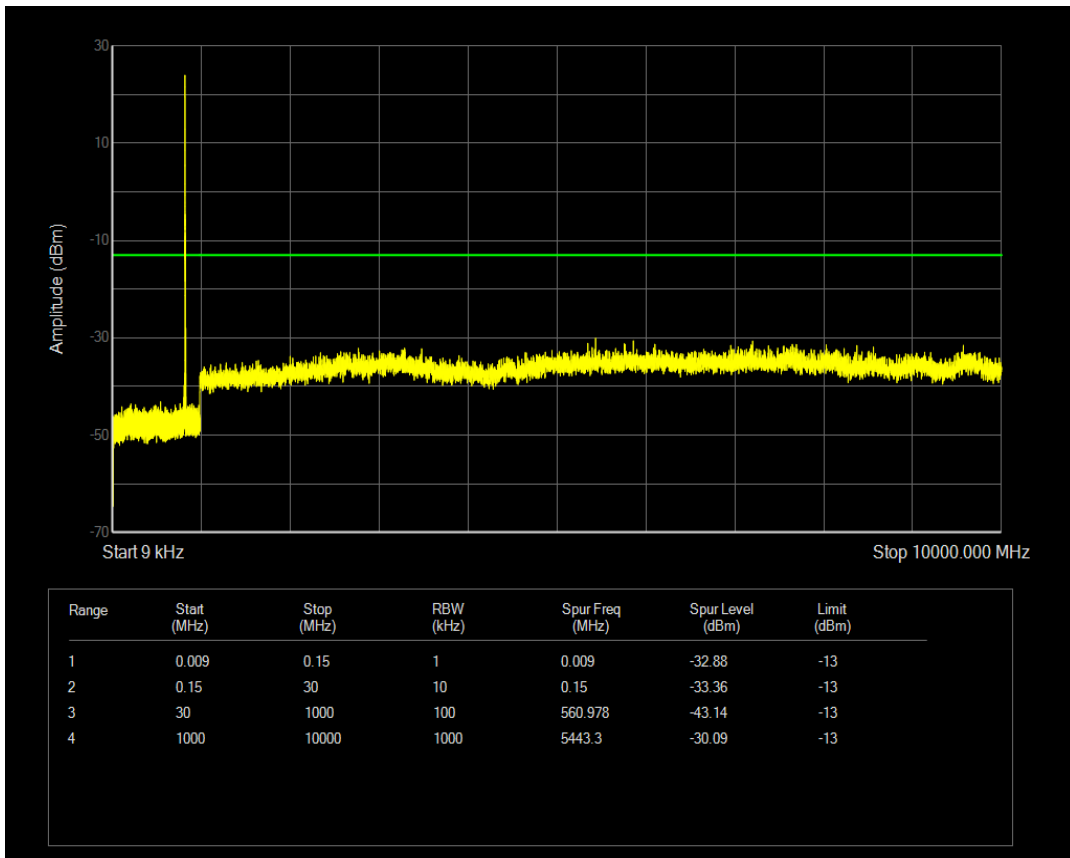

Band5 QAM16 BW=5MHz Channel=20525 RB Size=1 Position=#0

Band5 QAM16 BW=5MHz Channel=20525 RB Size=25 Position=#0