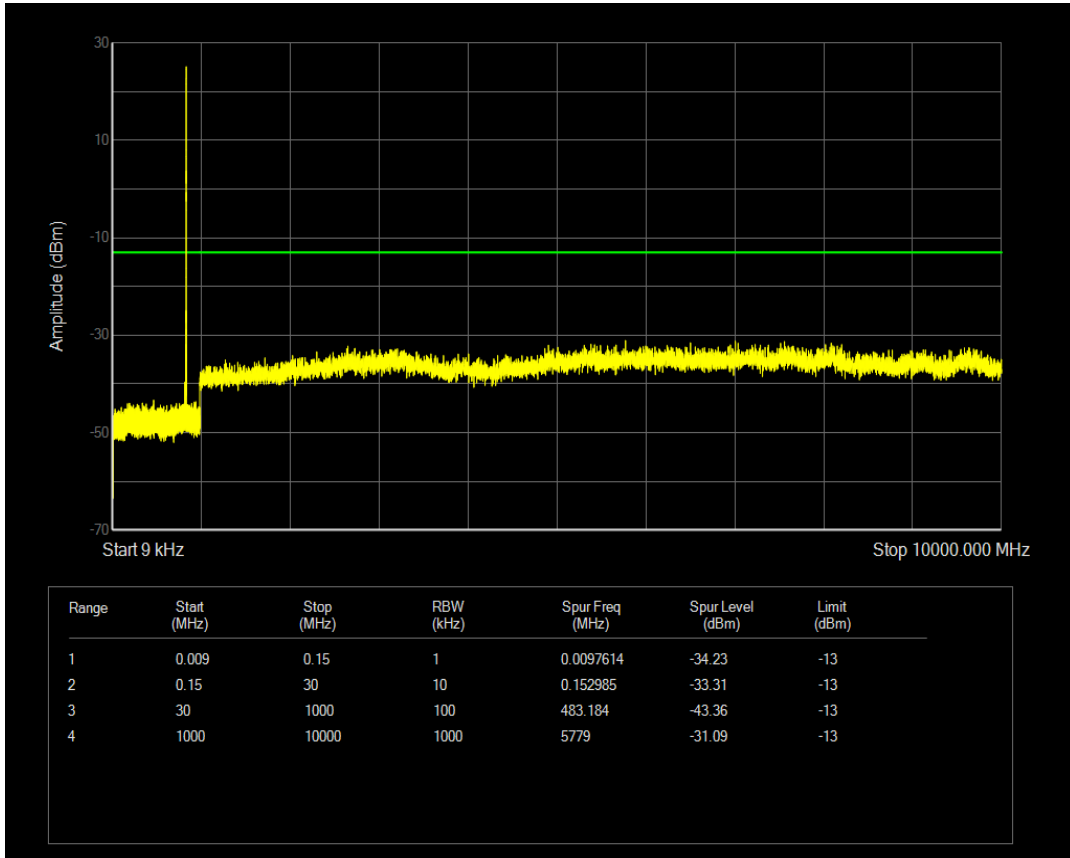

Band5 QAM16 BW=1.4MHz Channel=20525 RB Size=1 Position=#0

Band5 QAM16 BW=1.4MHz Channel=20525 RB Size=6 Position=#0

Band5 QPSK BW=1.4MHz Channel=20643 RB Size=6 Position=#0

Band5 QPSK BW=1.4MHz Channel=20643 RB Size=1 Position=#0

Band5 QAM16 BW=1.4MHz Channel=20643 RB Size=1 Position=#0

Band5 QPSK BW=3MHz Channel=20415 RB Size=1 Position=#0

Band5 QAM16 BW=1.4MHz Channel=20643 RB Size=6 Position=#0

Band5 QPSK BW=3MHz Channel=20415 RB Size=15 Position=#0