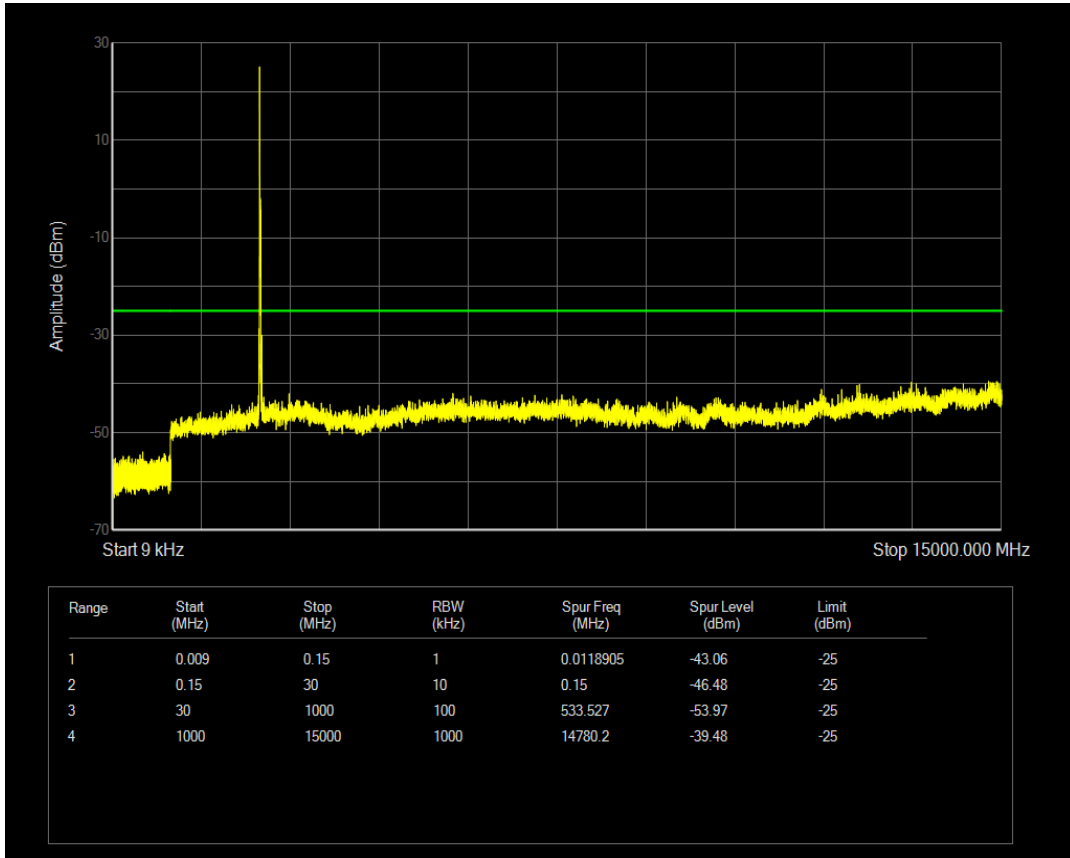

Band7 QAM16 BW=15MHz Channel=21375 RB Size=1 Position=#0

Band7 QPSK BW=20MHz Channel=20850 RB Size=1 Position=#0

Band7 QAM16 BW=15MHz Channel=21375 RB Size=75 Position=#0

Band7 QAM16 BW=20MHz Channel=20850 RB Size=1 Position=#0

Band7 QPSK BW=20MHz Channel=20850 RB Size=100 Position=#0

Band7 QAM16 BW=20MHz Channel=20850 RB Size=100 Position=#0

Band7 QPSK BW=20MHz Channel=21100 RB Size=100 Position=#0

Band7 QPSK BW=20MHz Channel=21100 RB Size=1 Position=#0