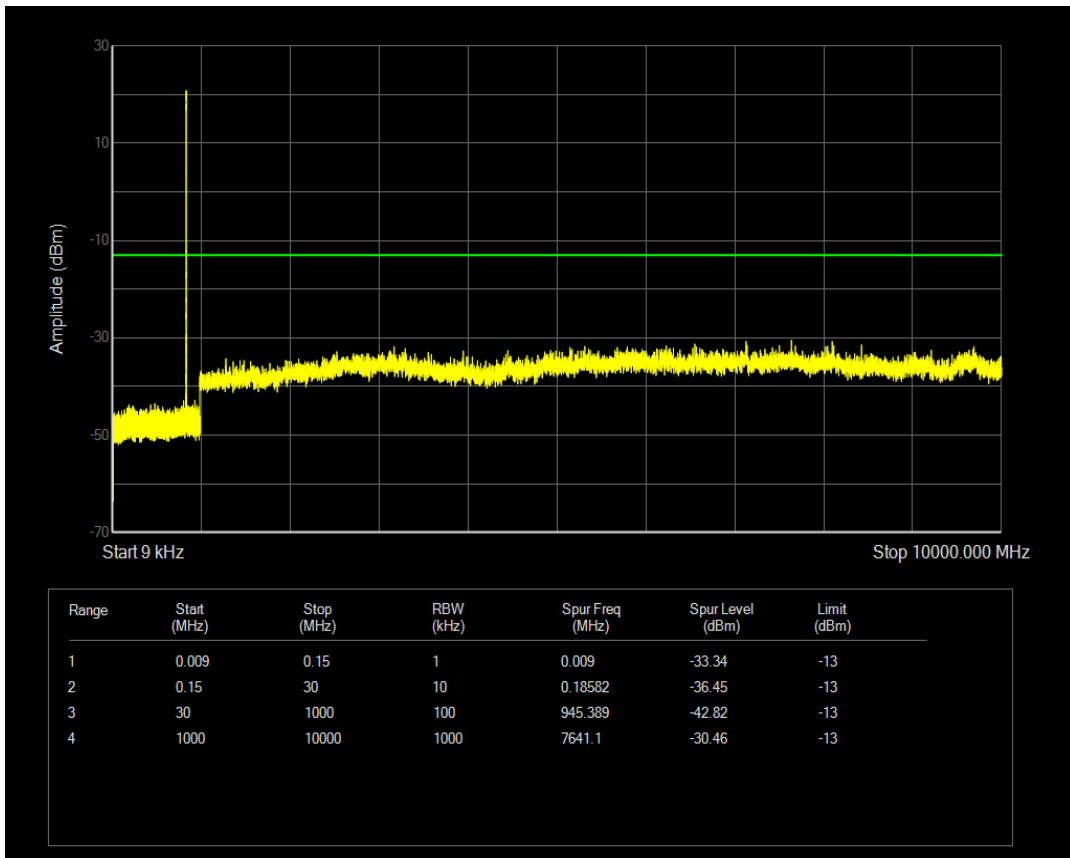

Band5 QAM16 BW=1.4MHz Channel=20525 RB Size=1 Position=#0

Band5 QAM16 BW=1.4MHz Channel=20525 RB Size=6 Position=#0

Band5 QPSK BW=1.4MHz Channel=20643 RB Size=6 Position=#0

Band5 QPSK BW=1.4MHz Channel=20643 RB Size=1 Position=#0

Band5 QAM16 BW=1.4MHz Channel=20643 RB Size=1 Position=#0

Band5 QPSK BW=3MHz Channel=20415 RB Size=1 Position=#0

Band5 QAM16 BW=1.4MHz Channel=20643 RB Size=6 Position=#0

Band5 QPSK BW=3MHz Channel=20415 RB Size=15 Position=#0