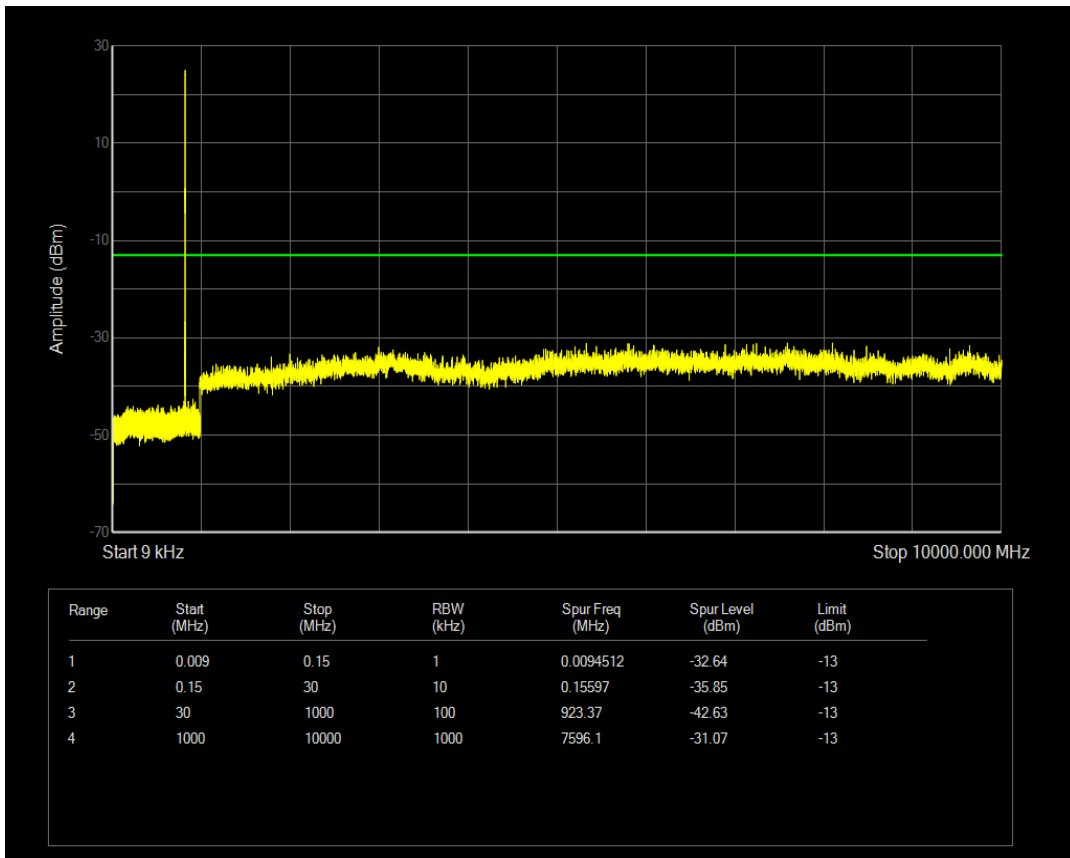

Band5 QAM16 BW=1.4MHz Channel=20525 RB Size=1 Position=#0

Band5 QAM16 BW=1.4MHz Channel=20525 RB Size=6 Position=#0

Band5 QPSK BW=1.4MHz Channel=20643 RB Size=6 Position=#0

Band5 QPSK BW=1.4MHz Channel=20643 RB Size=1 Position=#0

Band5 QAM16 BW=1.4MHz Channel=20643 RB Size=1 Position=#0

Band5 QPSK BW=3MHz Channel=20415 RB Size=1 Position=#0

Band5 QAM16 BW=1.4MHz Channel=20643 RB Size=6 Position=#0

Band5 QPSK BW=3MHz Channel=20415 RB Size=15 Position=#0