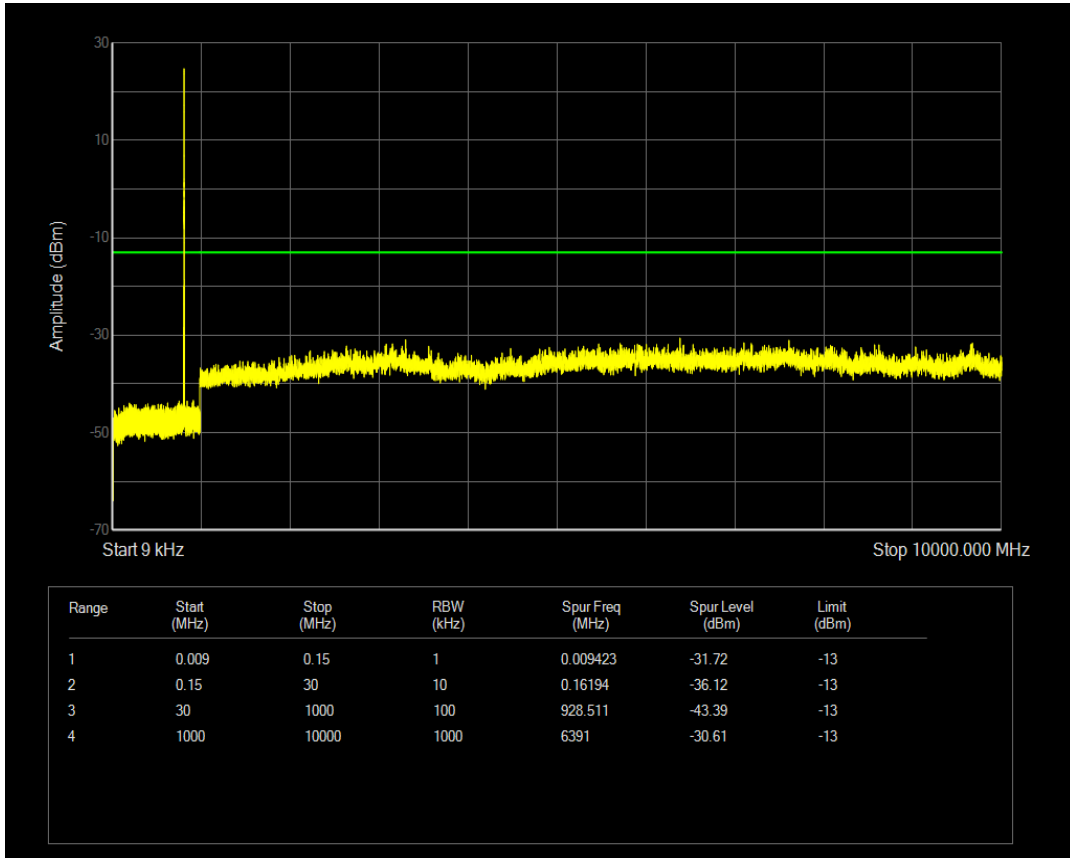

Band5 QAM16 BW=1.4MHz Channel=20525 RB Size=1 Position=#0

Band5 QAM16 BW=1.4MHz Channel=20525 RB Size=6 Position=#0

Band5 QPSK BW=1.4MHz Channel=20643 RB Size=6 Position=#0

Band5 QPSK BW=1.4MHz Channel=20643 RB Size=1 Position=#0

Band5 QAM16 BW=1.4MHz Channel=20643 RB Size=1 Position=#0

Band5 QPSK BW=3MHz Channel=20415 RB Size=1 Position=#0

Band5 QAM16 BW=1.4MHz Channel=20643 RB Size=6 Position=#0

Band5 QPSK BW=3MHz Channel=20415 RB Size=15 Position=#0