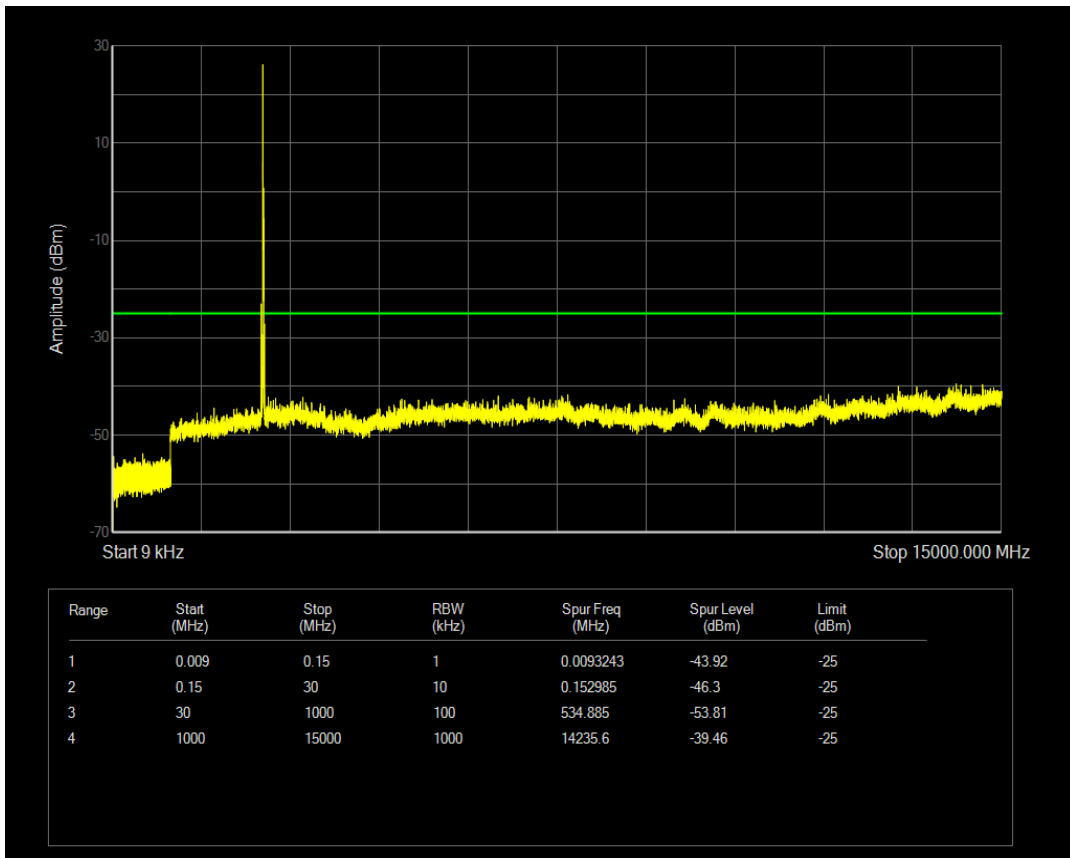

Band7 QAM16 BW=15MHz Channel=21100 RB Size=1 Position=#0

Band7 QAM16 BW=15MHz Channel=21100 RB Size=75 Position=#0

Band7 QPSK BW=15MHz Channel=21375 RB Size=1 Position=#0

Band7 QPSK BW=15MHz Channel=21375 RB Size=75 Position=#0

Band7 QAM16 BW=15MHz Channel=21375 RB Size=1 Position=#0

Band7 QPSK BW=20MHz Channel=20850 RB Size=1 Position=#0

Band7 QAM16 BW=15MHz Channel=21375 RB Size=75 Position=#0

Band7 QAM16 BW=20MHz Channel=20850 RB Size=1 Position=#0