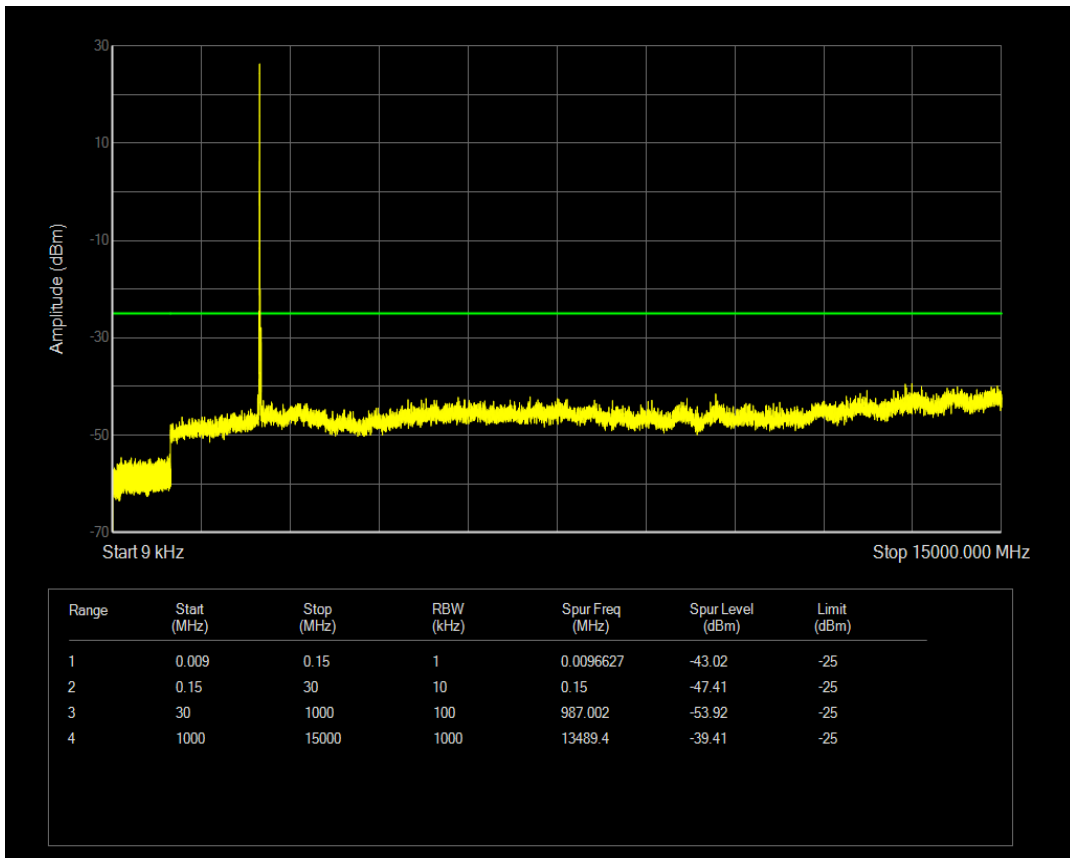

Band5 QPSK BW=10MHz Channel=20525 RB Size=50 Position=#0

Band5 QAM16 BW=10MHz Channel=20525 RB Size=50 Position=#0

Band5 QPSK BW=10MHz Channel=20600 RB Size=50 Position=#0

Band5 QPSK BW=10MHz Channel=20600 RB Size=1 Position=#0

Band5 QAM16 BW=10MHz Channel=20600 RB Size=1 Position=#0

Band5 QAM16 BW=10MHz Channel=20600 RB Size=50 Position=#0

Band7 QPSK BW=5MHz Channel=20775 RB Size=1 Position=#0

Band7 QPSK BW=5MHz Channel=20775 RB Size=25 Position=#0