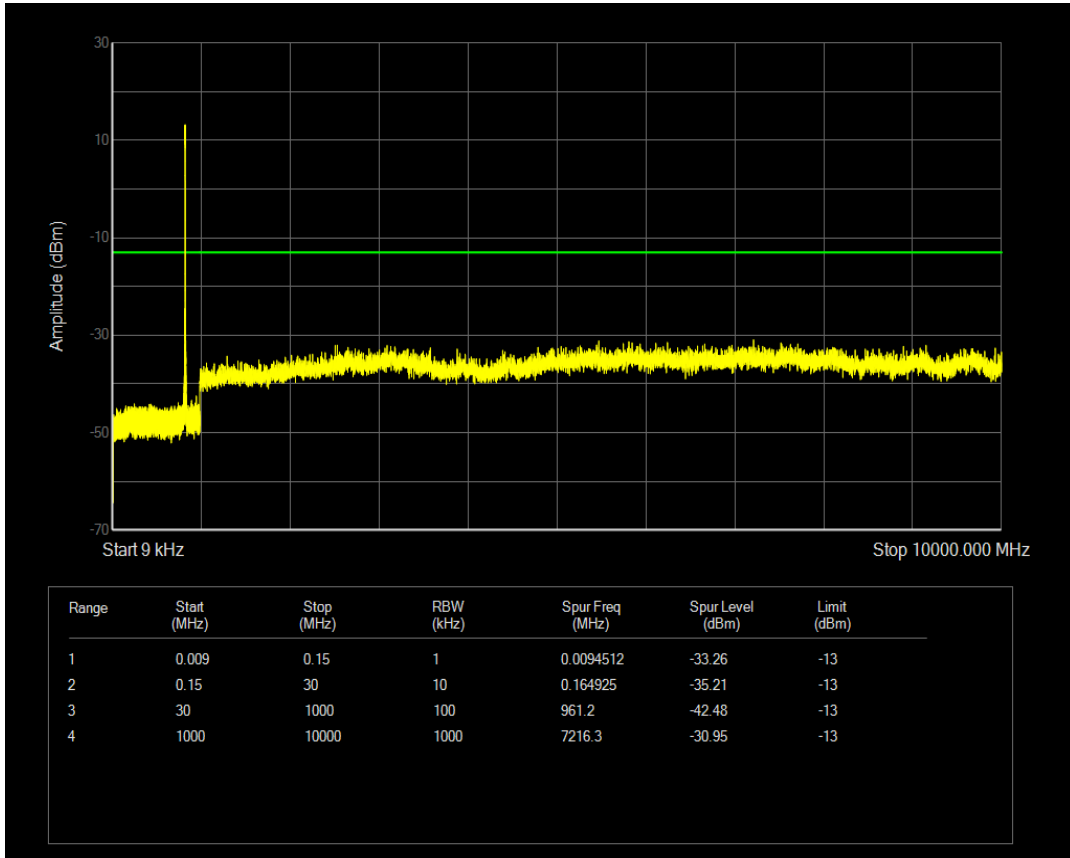

Band5 QAM16 BW=5MHz Channel=20525 RB Size=25 Position=#0

Band5 QPSK BW=5MHz Channel=20625 RB Size=1 Position=#0