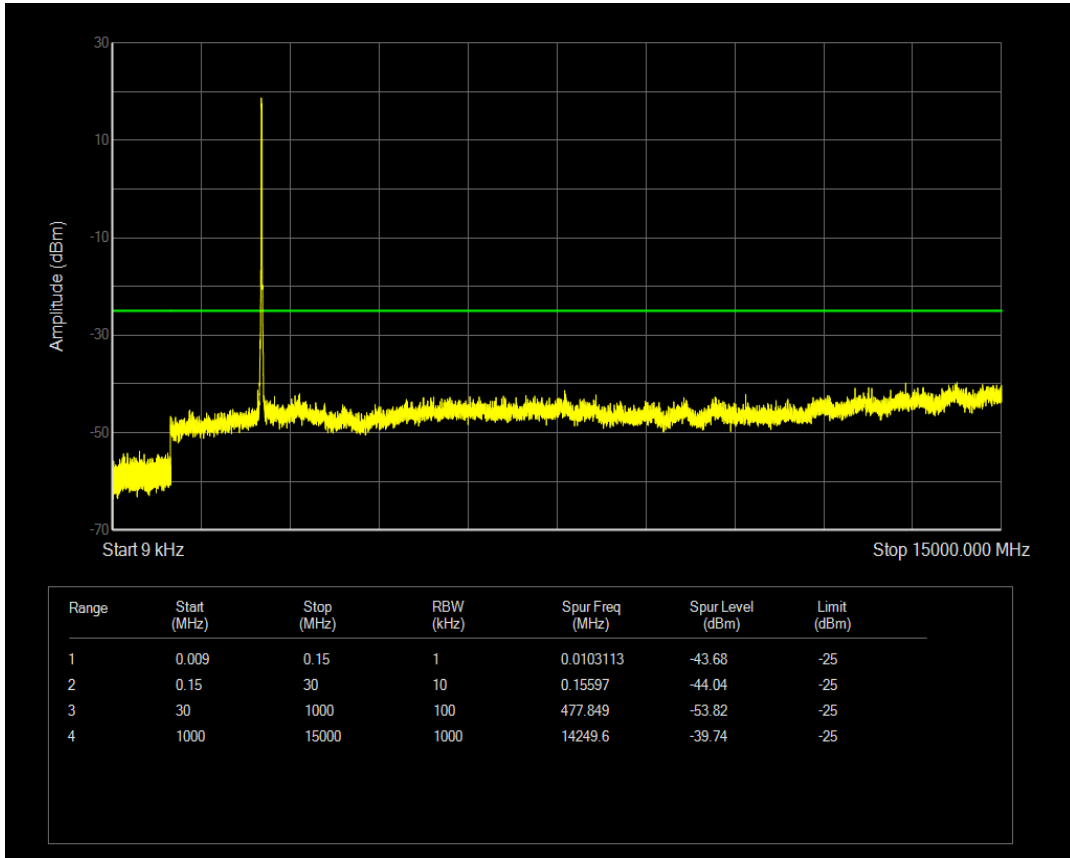

Band7 QAM16 BW=15MHz Channel=20825 RB Size=1 Position=#0

Band7 QPSK BW=15MHz Channel=21100 RB Size=1 Position=#0

Band7 QAM16 BW=15MHz Channel=20825 RB Size=75 Position=#0

Band7 QPSK BW=15MHz Channel=21100 RB Size=75 Position=#0