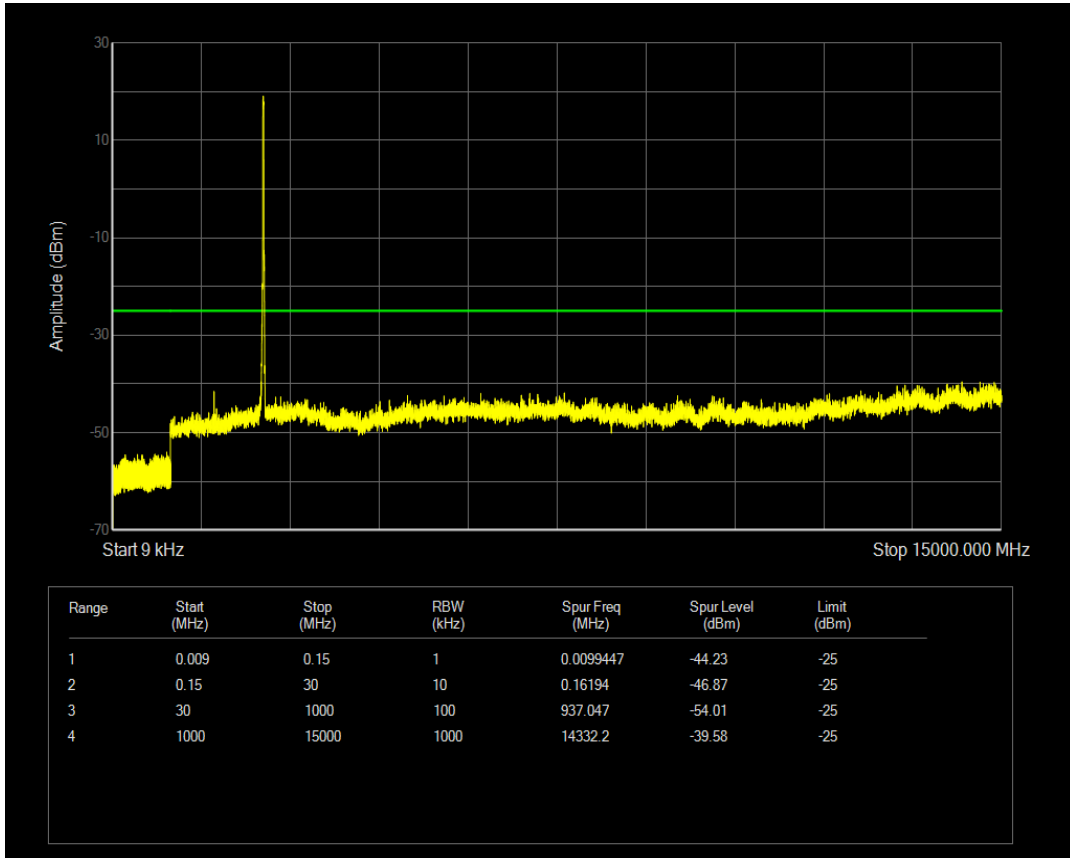

Band7 QAM16 BW=15MHz Channel=21100 RB Size=1 Position=#0

Band7 QAM16 BW=15MHz Channel=21100 RB Size=75 Position=#0

Band7 QPSK BW=15MHz Channel=21375 RB Size=1 Position=#0

Band7 QPSK BW=15MHz Channel=21375 RB Size=75 Position=#0