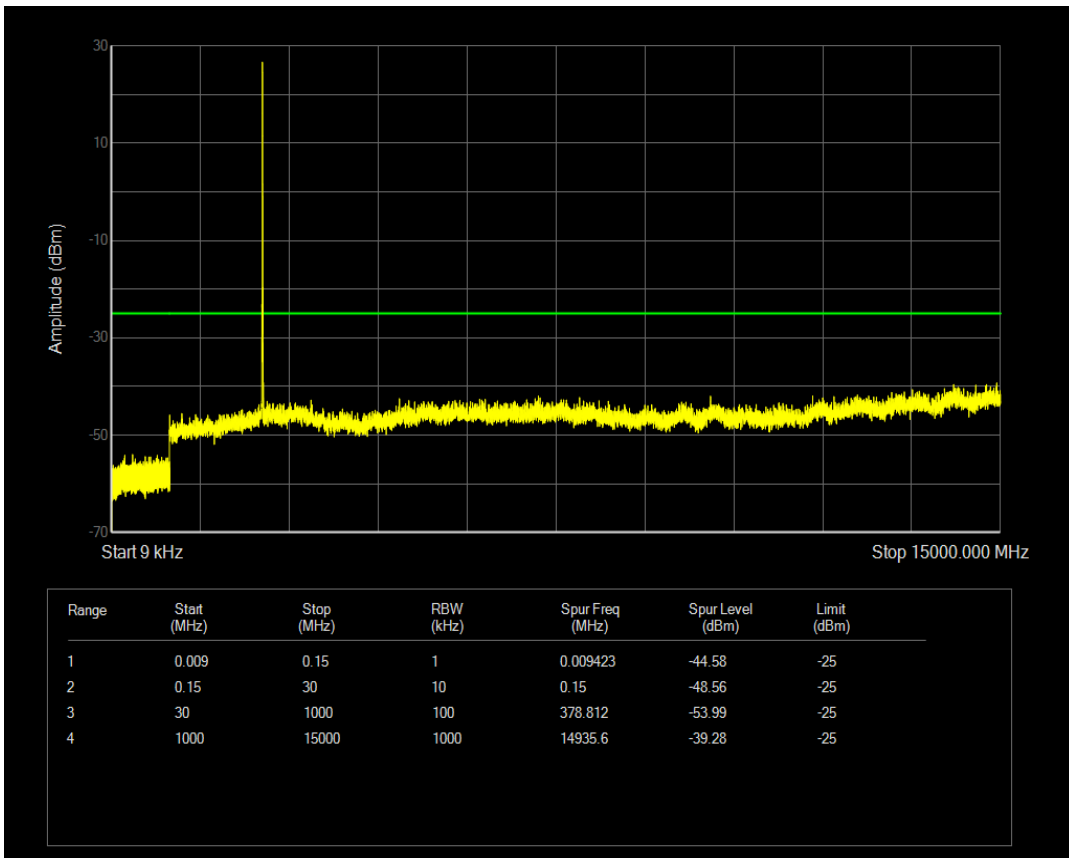

Band7 QPSK BW=5MHz Channel=21425 RB Size=1 Position=#0

Band7 QPSK BW=5MHz Channel=21425 RB Size=25 Position=#0