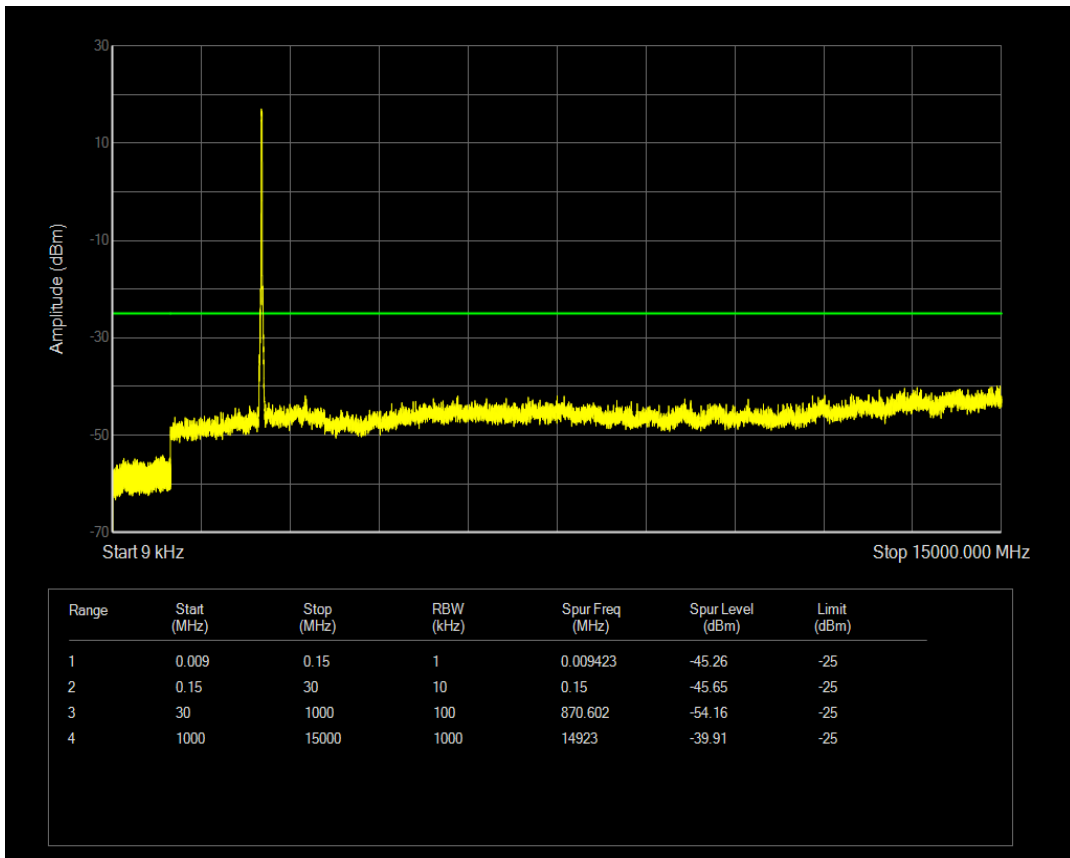

Band7 QAM16 BW=15MHz Channel=21375 RB Size=1 Position=#0

Band7 QPSK BW=20MHz Channel=20850 RB Size=1 Position=#0

Band7 QAM16 BW=15MHz Channel=21375 RB Size=75 Position=#0

Band7 QAM16 BW=20MHz Channel=20850 RB Size=1 Position=#0

Band7 QPSK BW=20MHz Channel=20850 RB Size=100 Position=#0

Band7 QAM16 BW=20MHz Channel=20850 RB Size=100 Position=#0

Band7 QPSK BW=20MHz Channel=21100 RB Size=100 Position=#0

Band7 QPSK BW=20MHz Channel=21100 RB Size=1 Position=#0