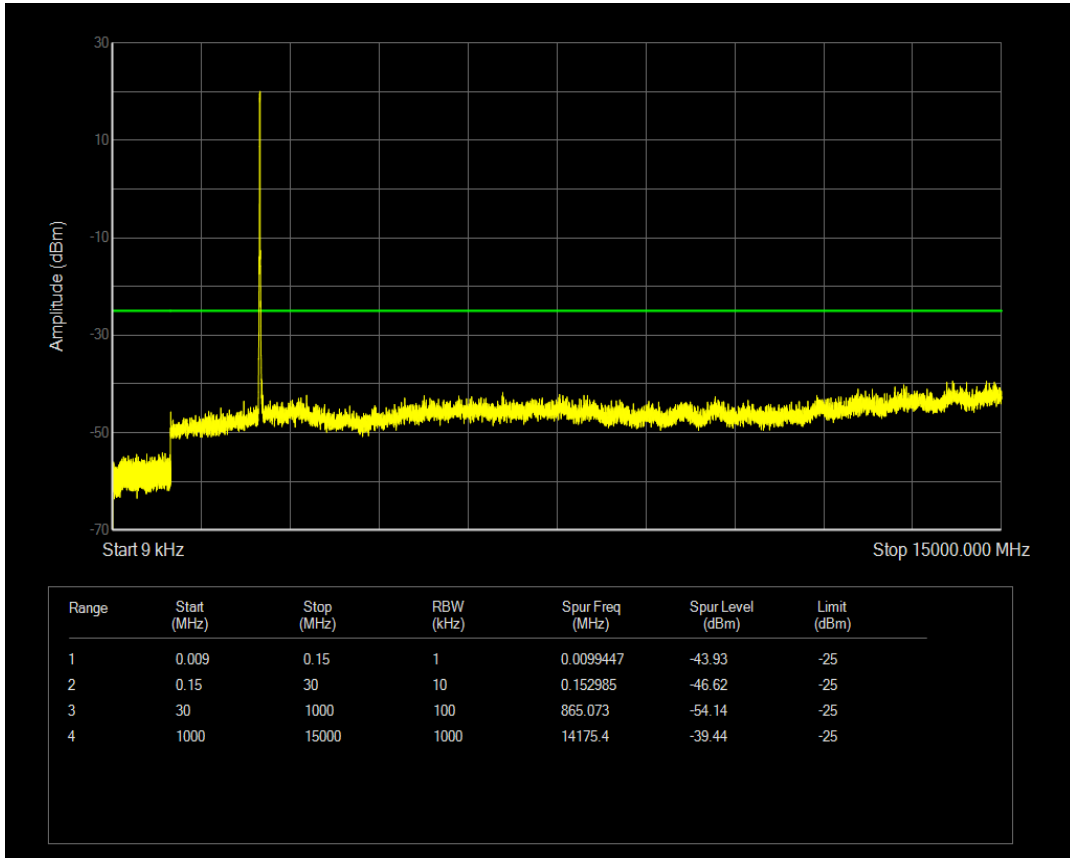

Band7 QAM16 BW=5MHz Channel=21425 RB Size=1 Position=#0

Band7 QPSK BW=10MHz Channel=20800 RB Size=1 Position=#0

Band7 QAM16 BW=5MHz Channel=21425 RB Size=25 Position=#0

Band7 QPSK BW=10MHz Channel=20800 RB Size=50 Position=#0

Band7 QAM16 BW=10MHz Channel=20800 RB Size=1 Position=#0

Band7 QAM16 BW=10MHz Channel=20800 RB Size=50 Position=#0

Band7 QPSK BW=10MHz Channel=21100 RB Size=50 Position=#0

Band7 QPSK BW=10MHz Channel=21100 RB Size=1 Position=#0