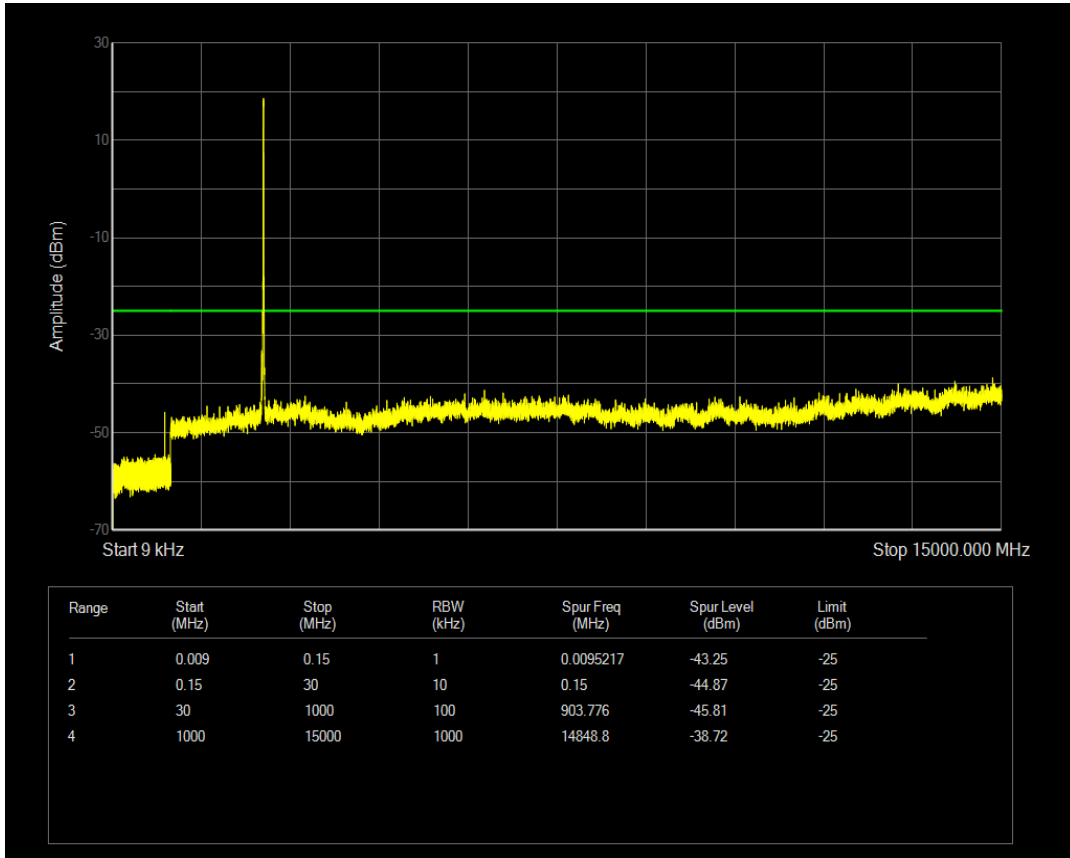

Band7 QAM16 BW=10MHz Channel=21400 RB Size=50 Position=#0

Band7 QPSK BW=15MHz Channel=20825 RB Size=75 Position=#0