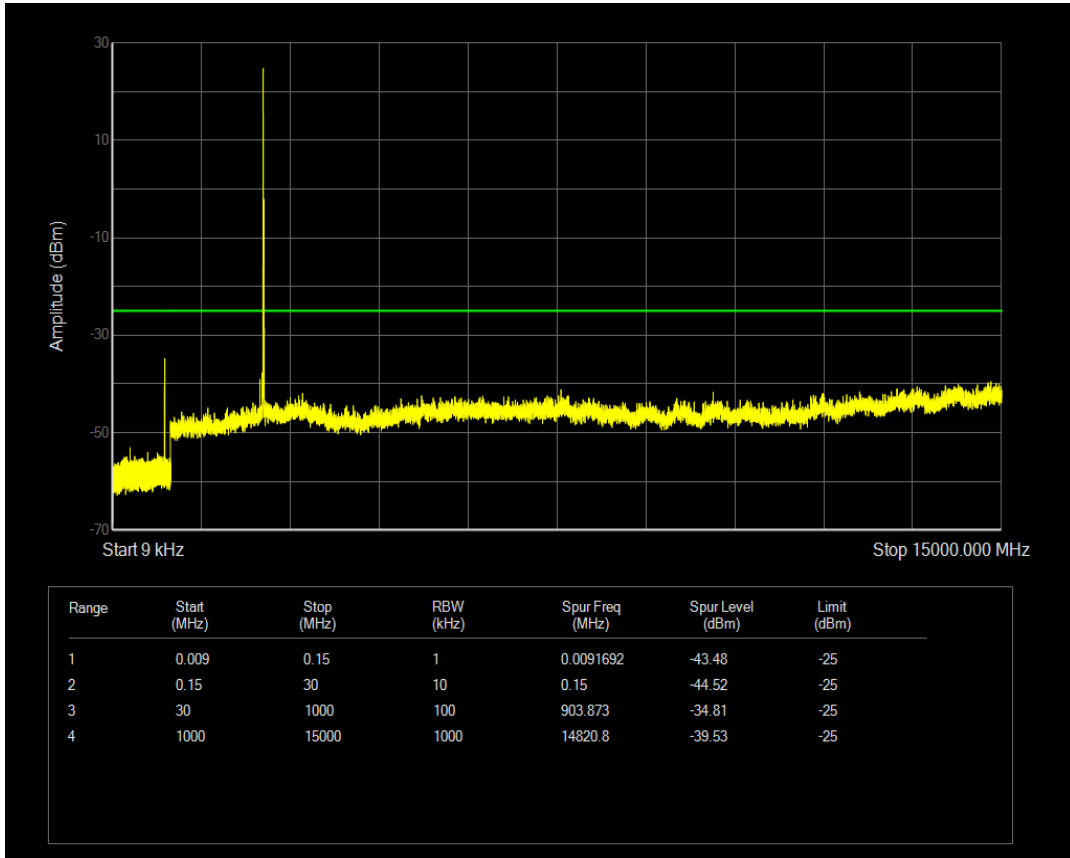

Band7 QAM16 BW=10MHz Channel=21100 RB Size=1 Position=#0

Band7 QPSK BW=10MHz Channel=21400 RB Size=1 Position=#0

Band7 QAM16 BW=10MHz Channel=21100 RB Size=50 Position=#0

Band7 QAM16 BW=10MHz Channel=21400 RB Size=1 Position=#0

Band7 QPSK BW=10MHz Channel=21400 RB Size=50 Position=#0

Band7 QAM16 BW=10MHz Channel=21400 RB Size=50 Position=#0

Band7 QPSK BW=15MHz Channel=20825 RB Size=75 Position=#0

Band7 QPSK BW=15MHz Channel=20825 RB Size=1 Position=#0