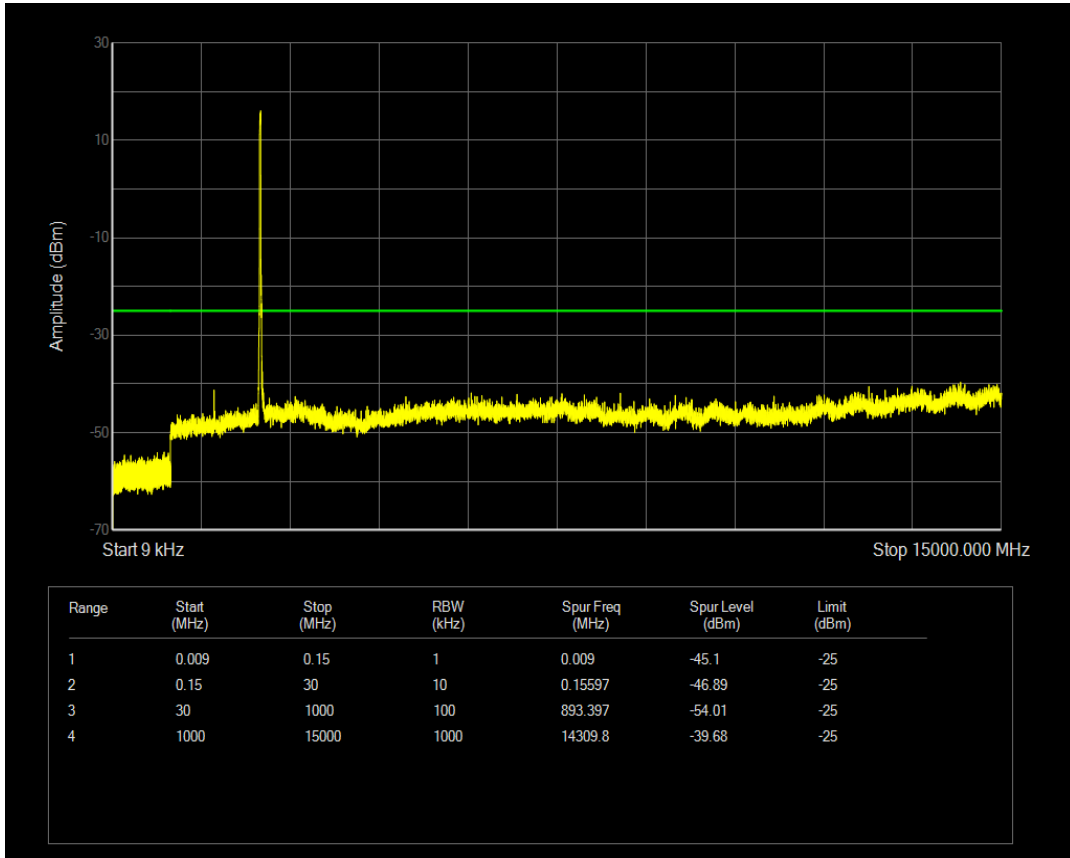

Band7 QAM16 BW=15MHz Channel=21375 RB Size=1 Position=#0

Band7 QPSK BW=20MHz Channel=20850 RB Size=1 Position=#0

Band7 QAM16 BW=15MHz Channel=21375 RB Size=75 Position=#0

Band7 QAM16 BW=20MHz Channel=20850 RB Size=1 Position=#0

Band7 QPSK BW=20MHz Channel=20850 RB Size=100 Position=#0

Band7 QAM16 BW=20MHz Channel=20850 RB Size=100 Position=#0

Band7 QPSK BW=20MHz Channel=21100 RB Size=100 Position=#0

Band7 QPSK BW=20MHz Channel=21100 RB Size=1 Position=#0