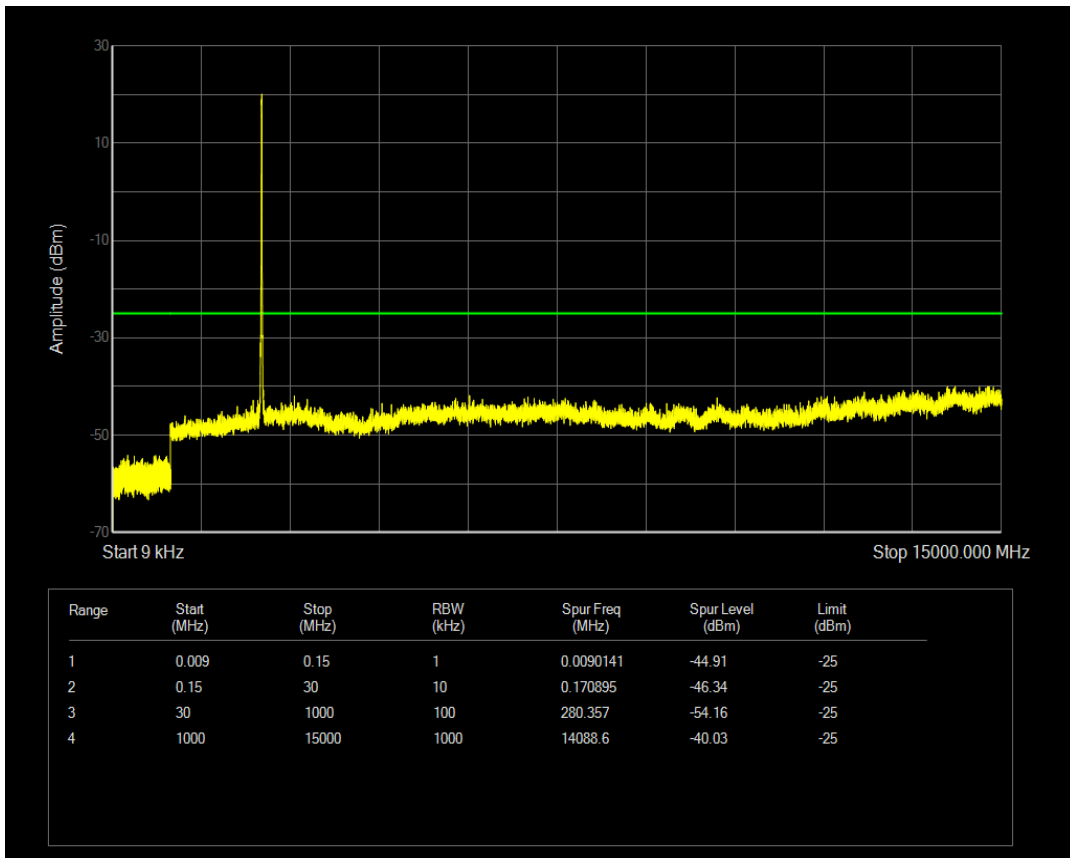

Band7 QAM16 BW=5MHz Channel=21425 RB Size=1 Position=#0

Band7 QPSK BW=10MHz Channel=20800 RB Size=1 Position=#0

Band7 QAM16 BW=5MHz Channel=21425 RB Size=25 Position=#0

Band7 QPSK BW=10MHz Channel=20800 RB Size=50 Position=#0

Band7 QAM16 BW=10MHz Channel=20800 RB Size=1 Position=#0

Band7 QAM16 BW=10MHz Channel=20800 RB Size=50 Position=#0

Band7 QPSK BW=10MHz Channel=21100 RB Size=50 Position=#0

Band7 QPSK BW=10MHz Channel=21100 RB Size=1 Position=#0