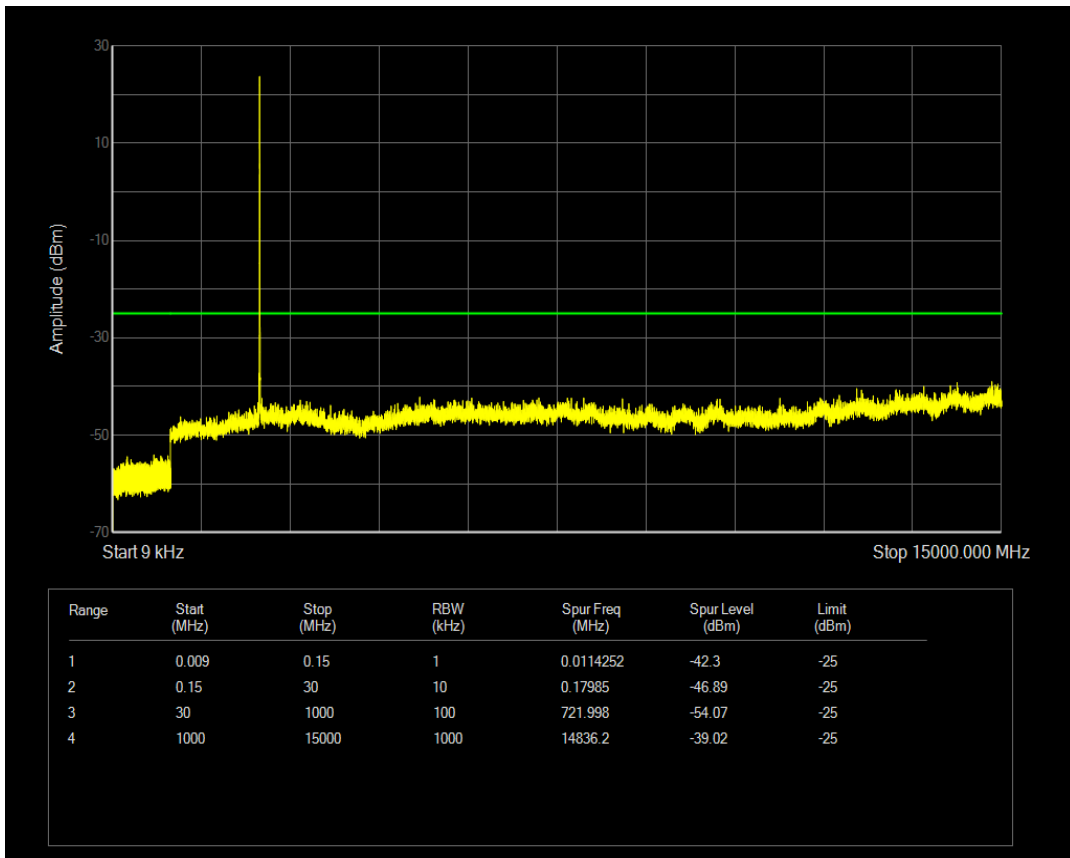

Band7 QAM16 BW=5MHz Channel=20775 RB Size=1 Position=#0

Band7 QAM16 BW=5MHz Channel=20775 RB Size=25 Position=#0