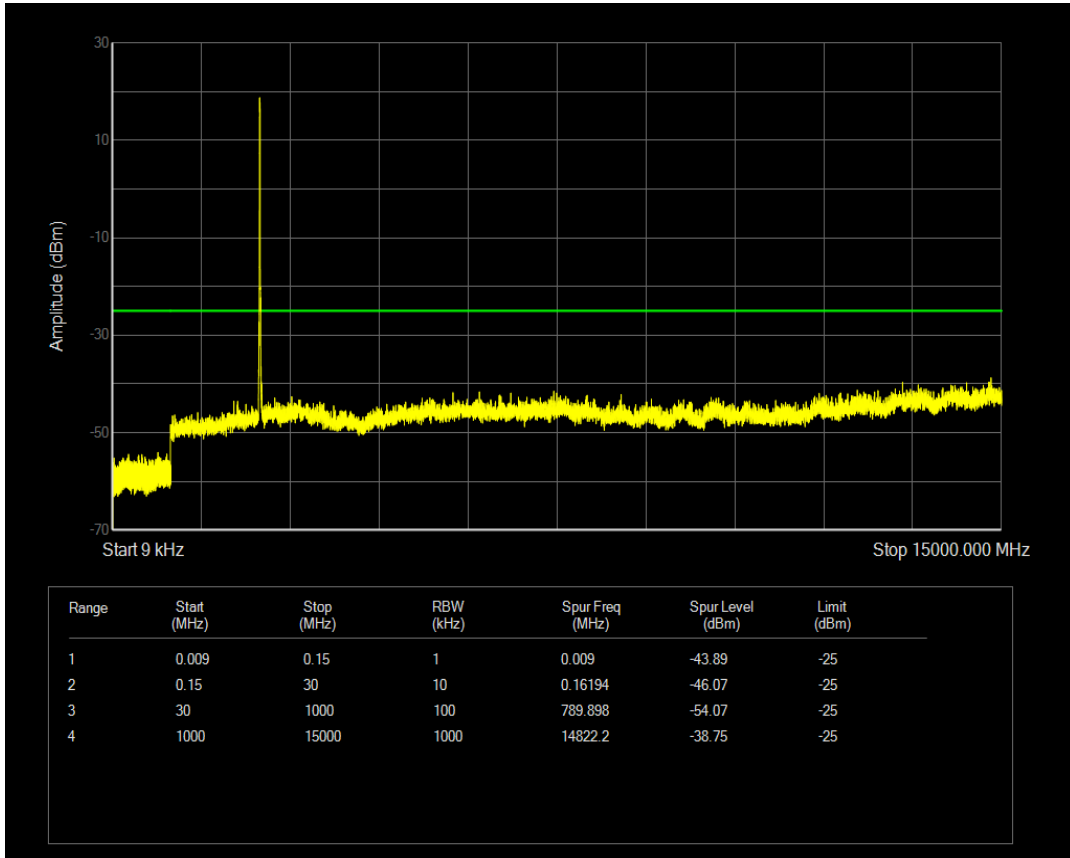

Band7 QAM16 BW=5MHz Channel=21425 RB Size=1 Position=#0

Band7 QPSK BW=10MHz Channel=20800 RB Size=1 Position=#0

Band7 QAM16 BW=5MHz Channel=21425 RB Size=25 Position=#0

Band7 QPSK BW=10MHz Channel=20800 RB Size=50 Position=#0

Band7 QAM16 BW=10MHz Channel=20800 RB Size=1 Position=#0

Band7 QAM16 BW=10MHz Channel=20800 RB Size=50 Position=#0

Band7 QPSK BW=10MHz Channel=21100 RB Size=50 Position=#0

Band7 QPSK BW=10MHz Channel=21100 RB Size=1 Position=#0