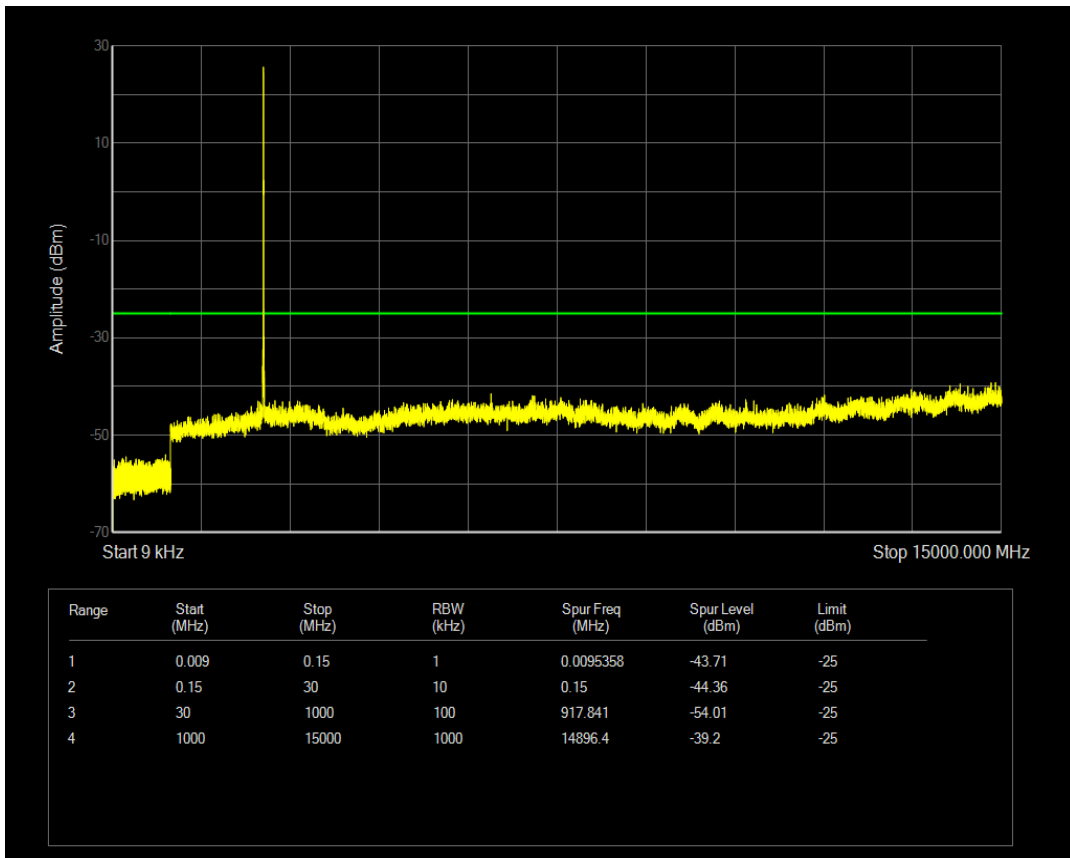

Band7 QPSK BW=5MHz Channel=21100 RB Size=25 Position=#0

Band7 QAM16 BW=5MHz Channel=21100 RB Size=25 Position=#0

Band7 QPSK BW=5MHz Channel=21425 RB Size=1 Position=#0

Band7 QPSK BW=5MHz Channel=21425 RB Size=25 Position=#0

Band7 QAM16 BW=5MHz Channel=21425 RB Size=1 Position=#0

Band7 QPSK BW=10MHz Channel=20800 RB Size=1 Position=#0

Band7 QAM16 BW=5MHz Channel=21425 RB Size=25 Position=#0

Band7 QPSK BW=10MHz Channel=20800 RB Size=50 Position=#0