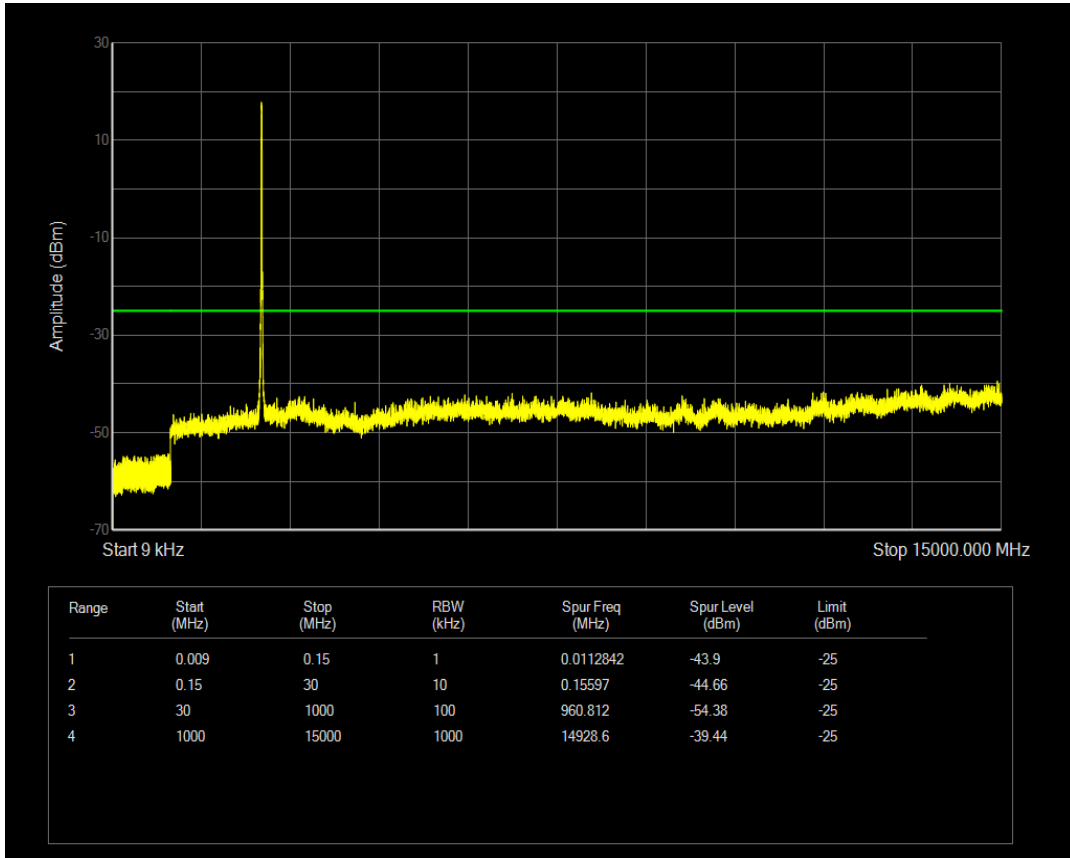

Band7 QAM16 BW=15MHz Channel=21100 RB Size=75 Position=#0

Band7 QPSK BW=15MHz Channel=21375 RB Size=1 Position=#0