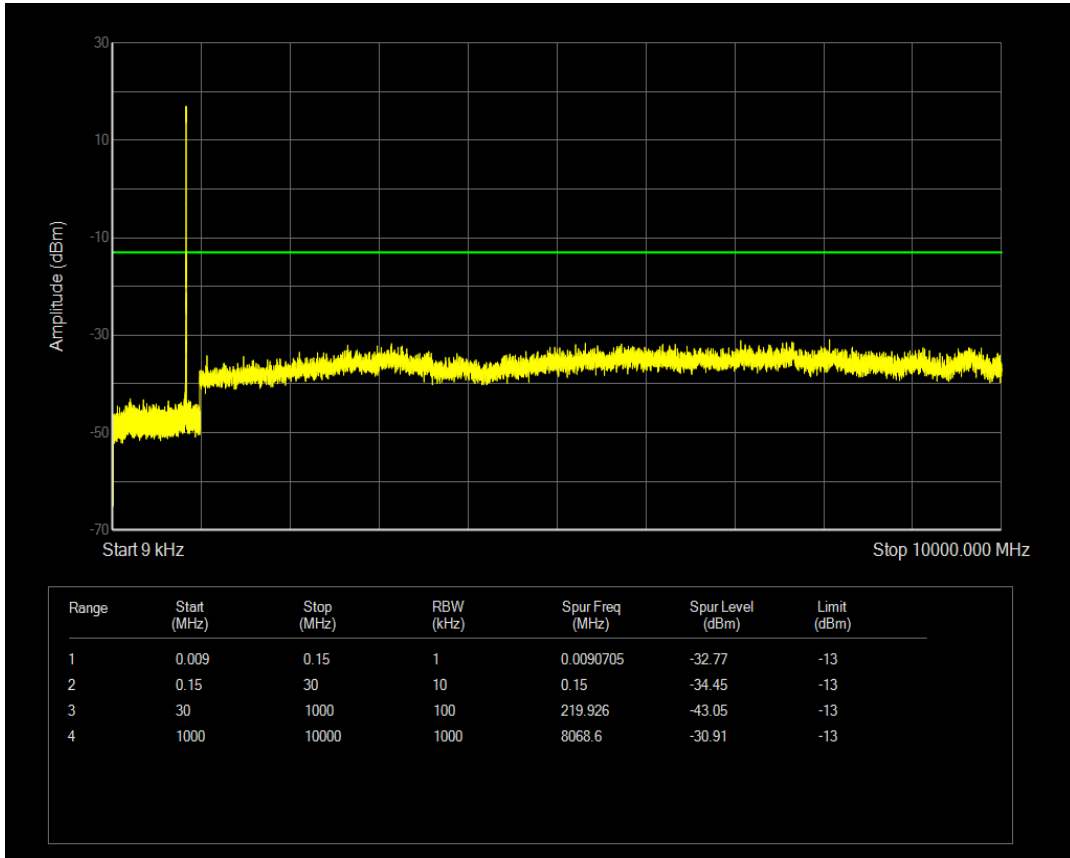

Band5 QAM16 BW=3MHz Channel=20525 RB Size=1 Position=#0

Band5 QPSK BW=3MHz Channel=20635 RB Size=1 Position=#0

Band5 QAM16 BW=3MHz Channel=20525 RB Size=15 Position=#0

Band5 QPSK BW=3MHz Channel=20635 RB Size=15 Position=#0