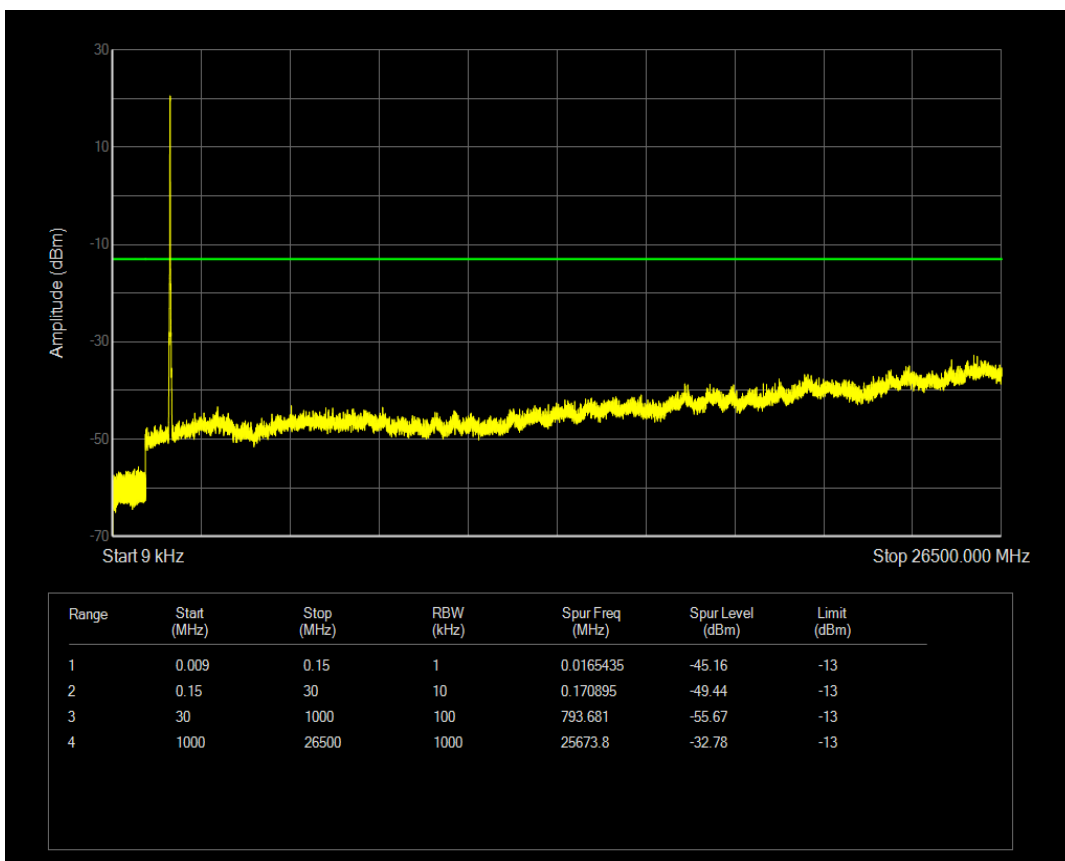

Band4 QPSK BW=15MHz Channel=20175 RB Size=75 Position=#0