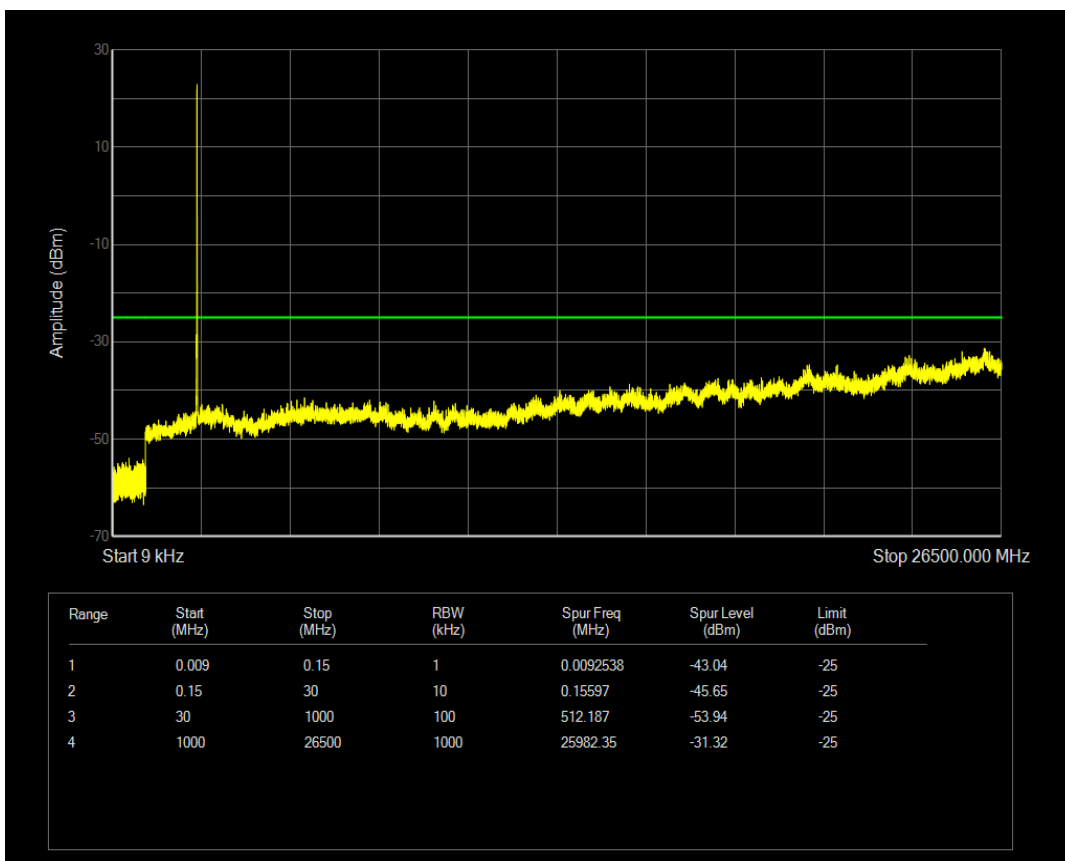

Band7 QAM16 BW=5MHz Channel=21100 RB Size=25 Position=#0