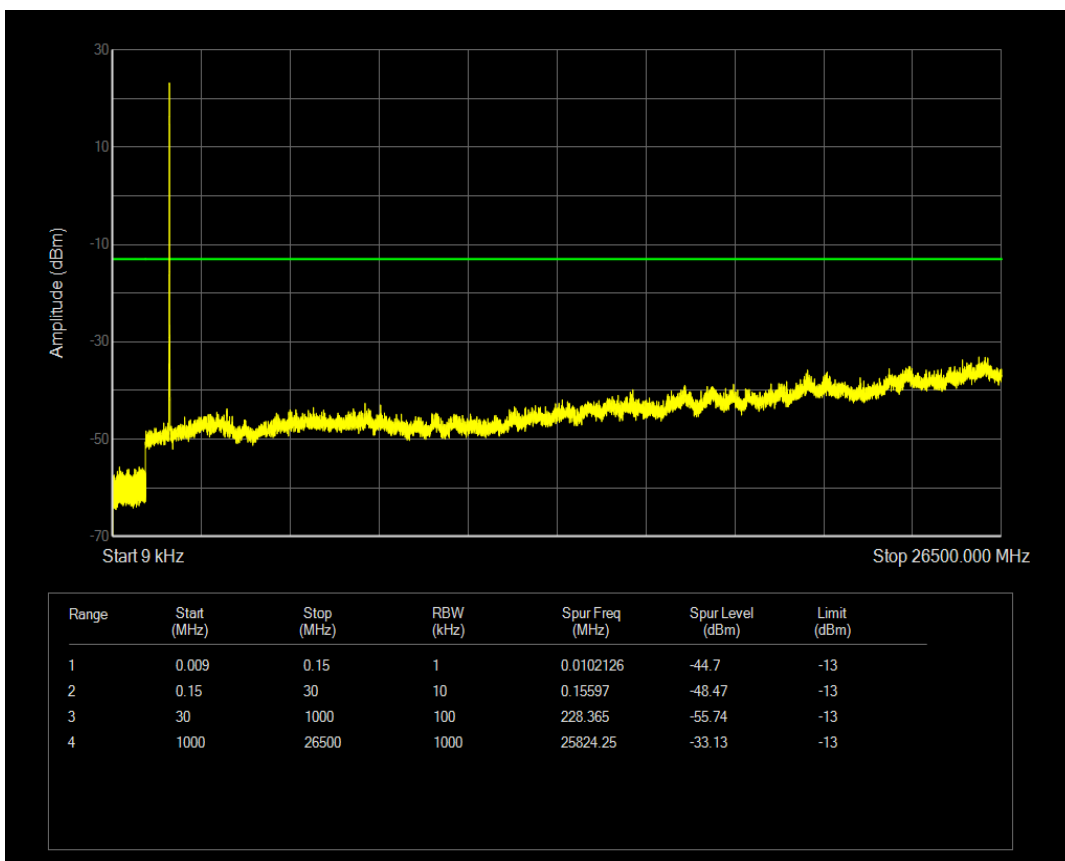

Band4 QPSK BW=5MHz Channel=19975 RB Size=25 Position=#0