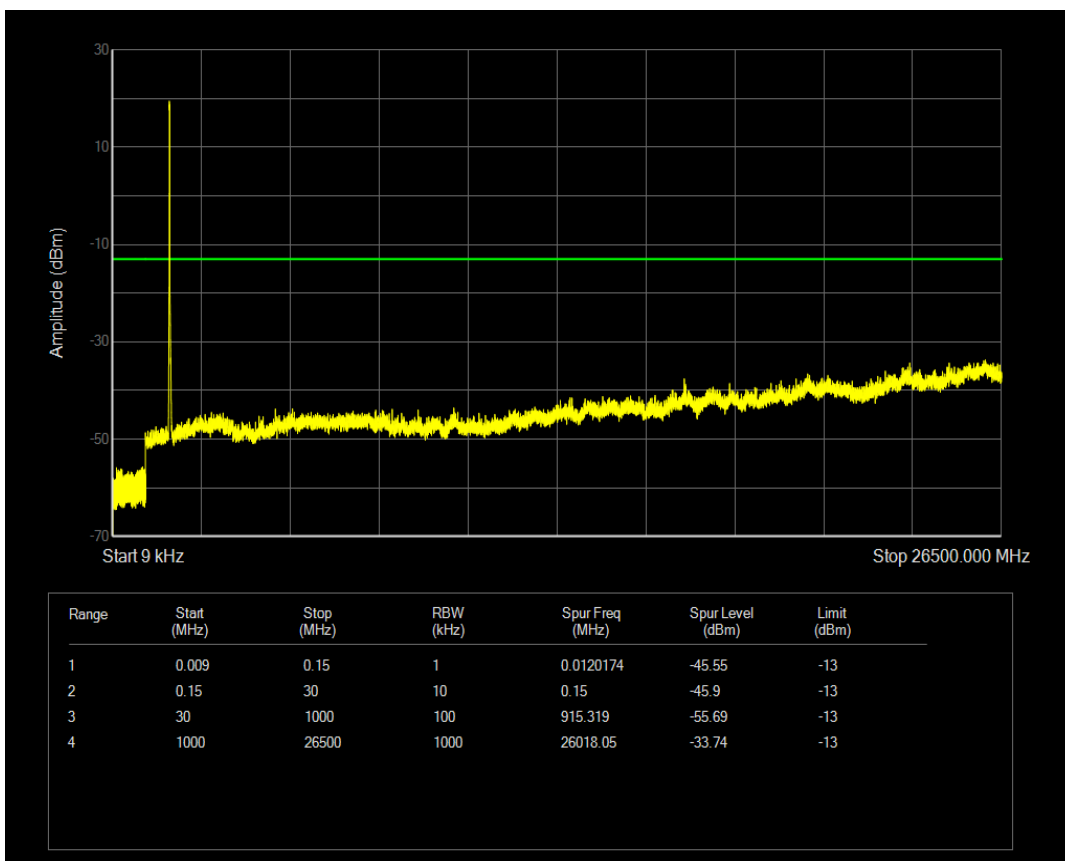

Band4 QAM16 BW=15MHz Channel=20025 RB Size=75 Position=#0