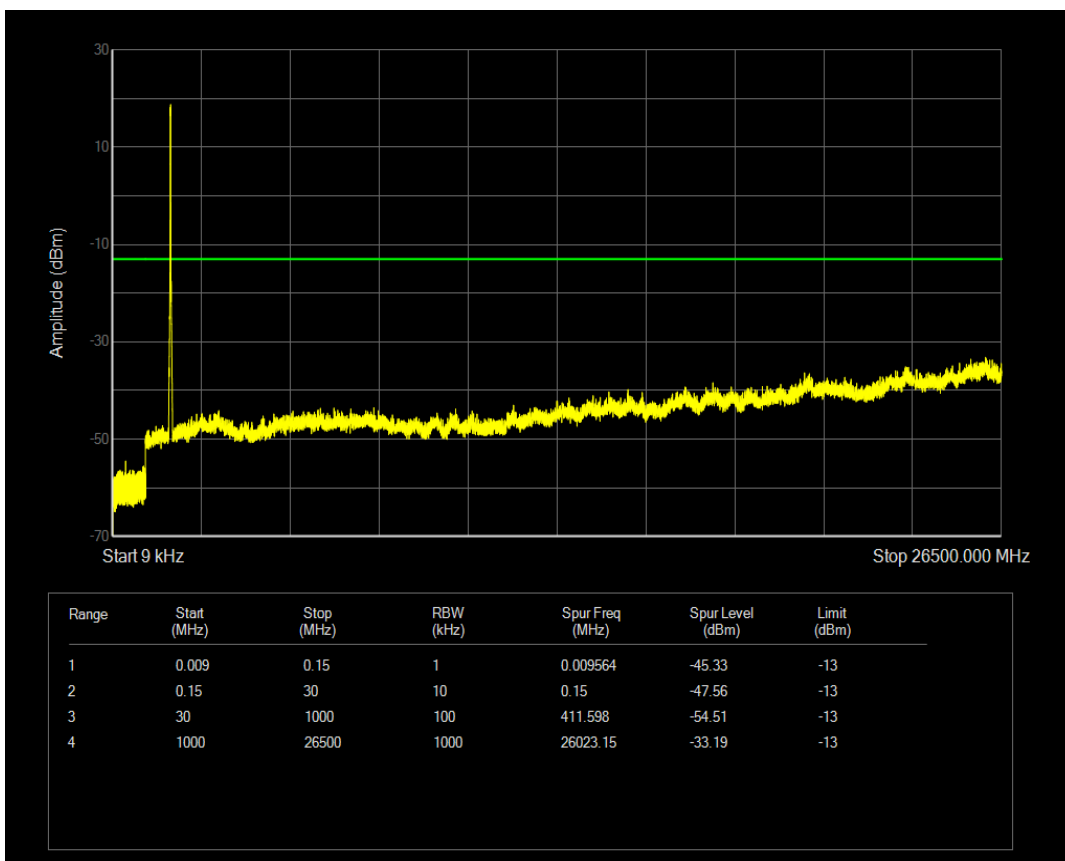

Band4 QAM16 BW=20MHz Channel=20175 RB Size=100 Position=#0

Band4 QPSK BW=20MHz Channel=20300 RB Size=1 Position=#0

Band4 QAM16 BW=20MHz Channel=20300 RB Size=1 Position=#0

Band4 QPSK BW=20MHz Channel=20300 RB Size=100 Position=#0

Band4 QAM16 BW=20MHz Channel=20300 RB Size=100 Position=#0

Band7 QPSK BW=5MHz Channel=20775 RB Size=1 Position=#0

Band7 QPSK BW=5MHz Channel=20775 RB Size=25 Position=#0

Band7 QAM16 BW=5MHz Channel=20775 RB Size=1 Position=#0