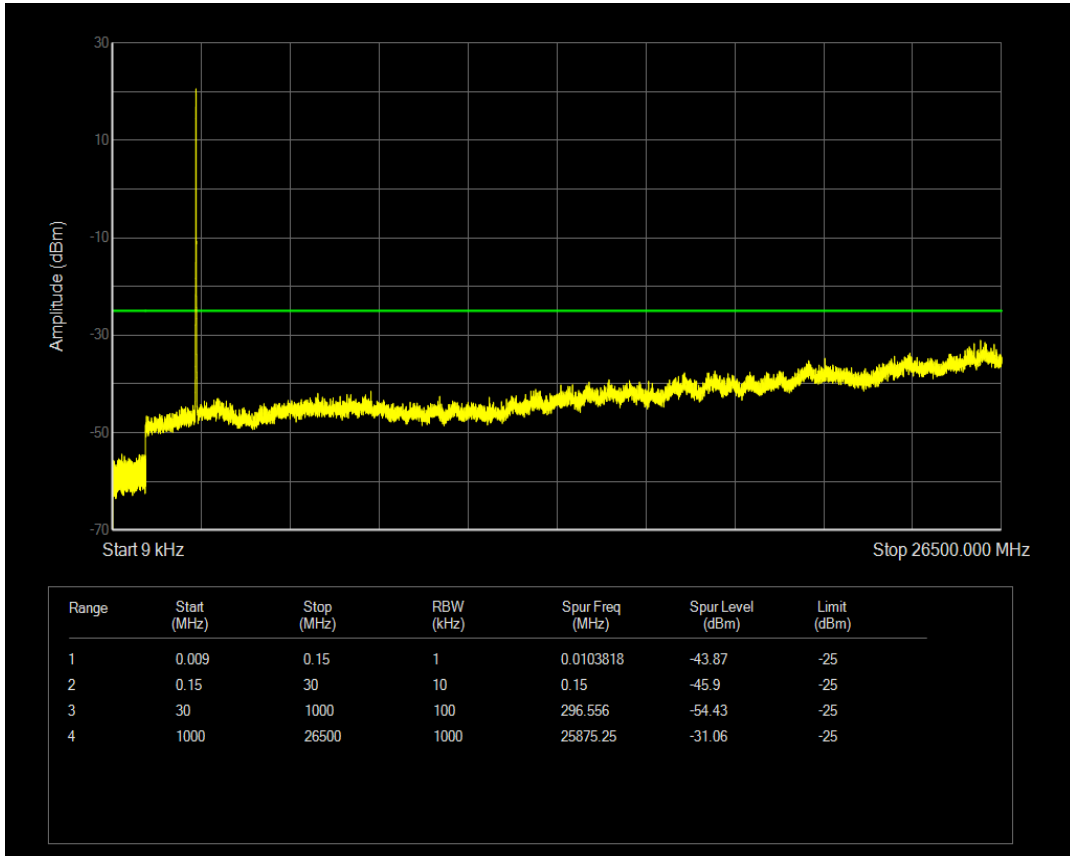

Band7 QAM16 BW=10MHz Channel=20800 RB Size=50 Position=#0