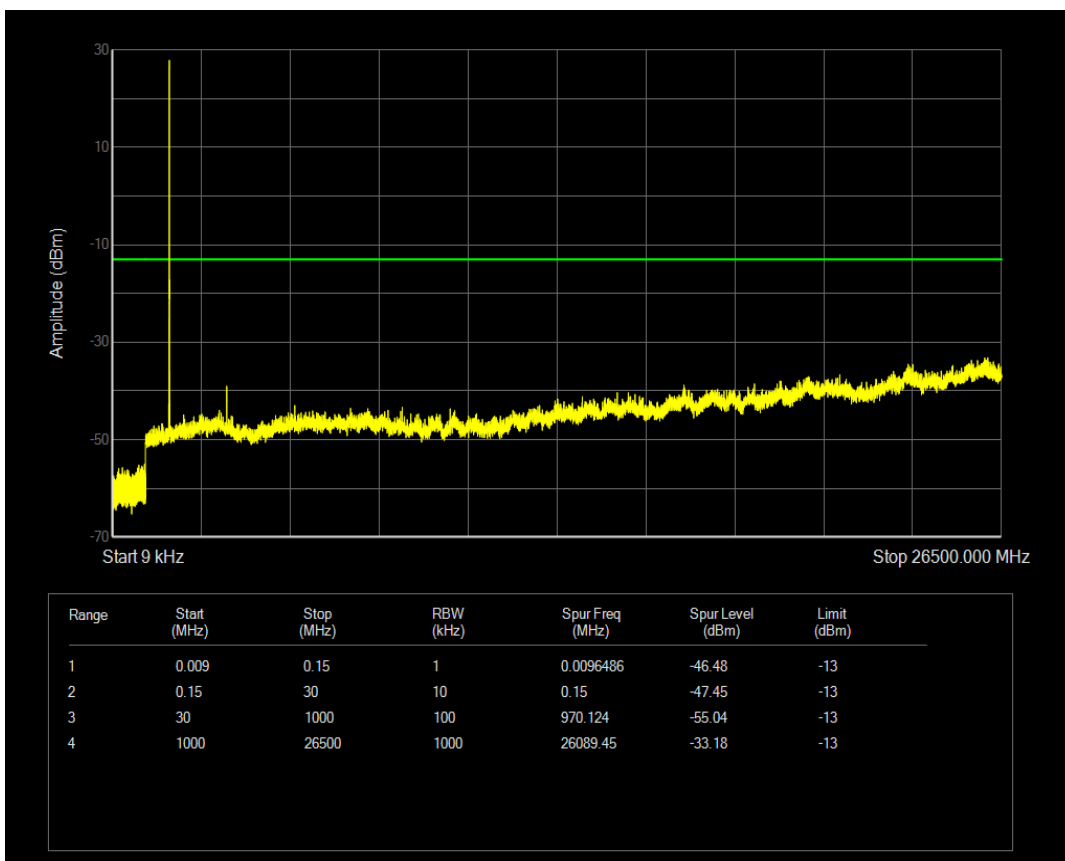

Band4 QPSK BW=5MHz Channel=19975 RB Size=1 Position=#0