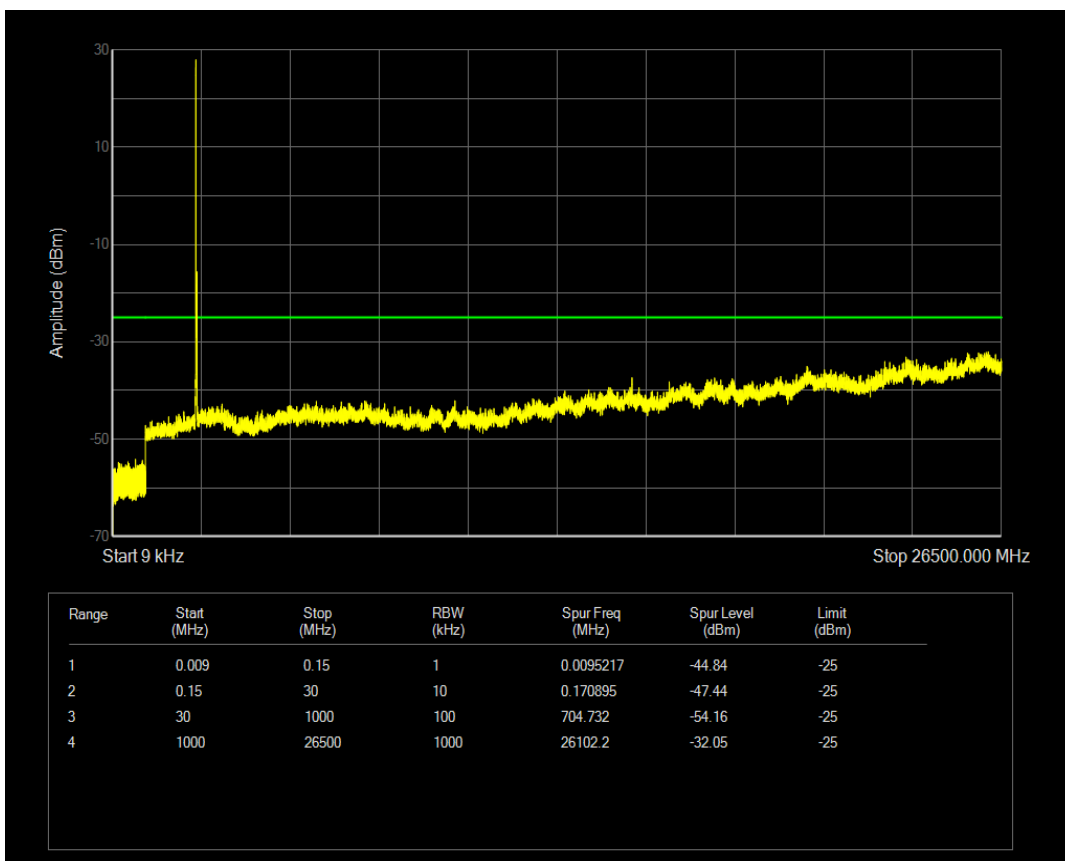

Band7 QAM16 BW=20MHz Channel=20850 RB Size=1 Position=#0