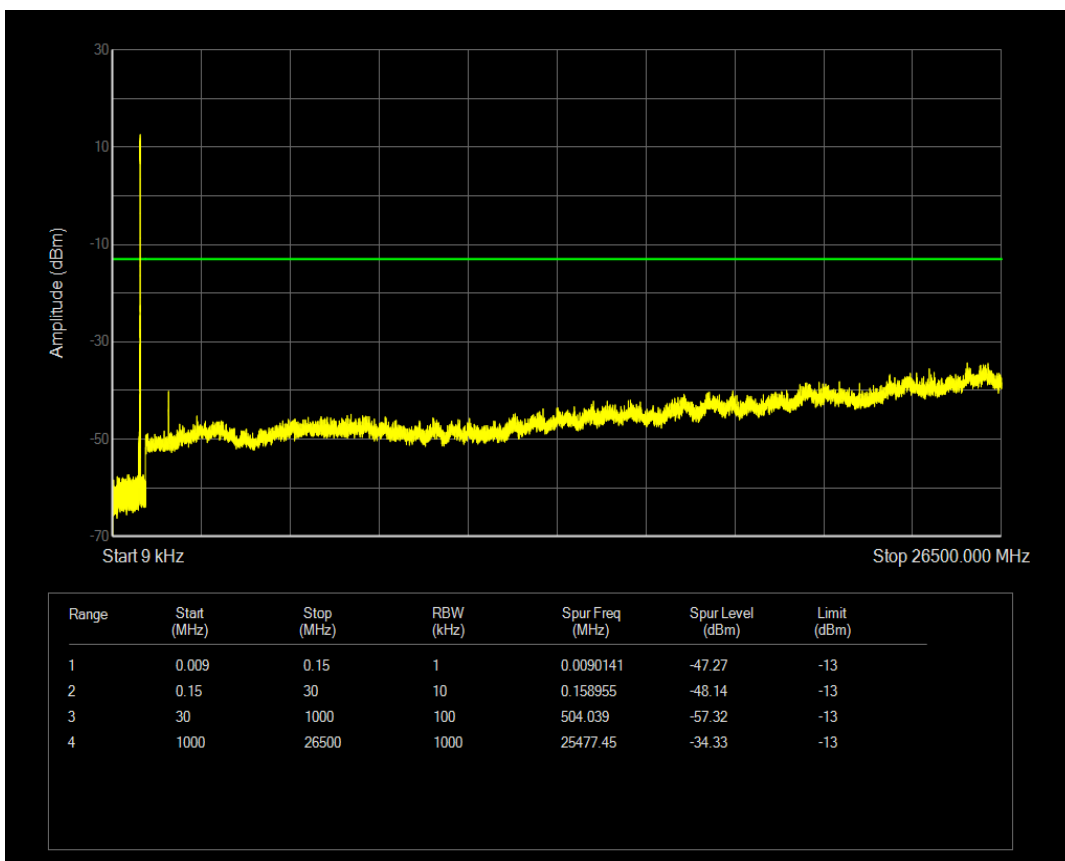

Band26b QAM16 BW=10MHz Channel=26840 RB Size=50 Position=#0

Band26b QPSK BW=10MHz Channel=26915 RB Size=1 Position=#0

Band26b QAM16 BW=10MHz Channel=26915 RB Size=1 Position=#0

Band26b QPSK BW=10MHz Channel=26915 RB Size=50 Position=#0

Band26b QAM16 BW=10MHz Channel=26915 RB Size=50 Position=#0

Band26b QPSK BW=10MHz Channel=26990 RB Size=1 Position=#0

Band26b QPSK BW=10MHz Channel=26990 RB Size=50 Position=#0

Band26b QAM16 BW=10MHz Channel=26990 RB Size=1 Position=#0