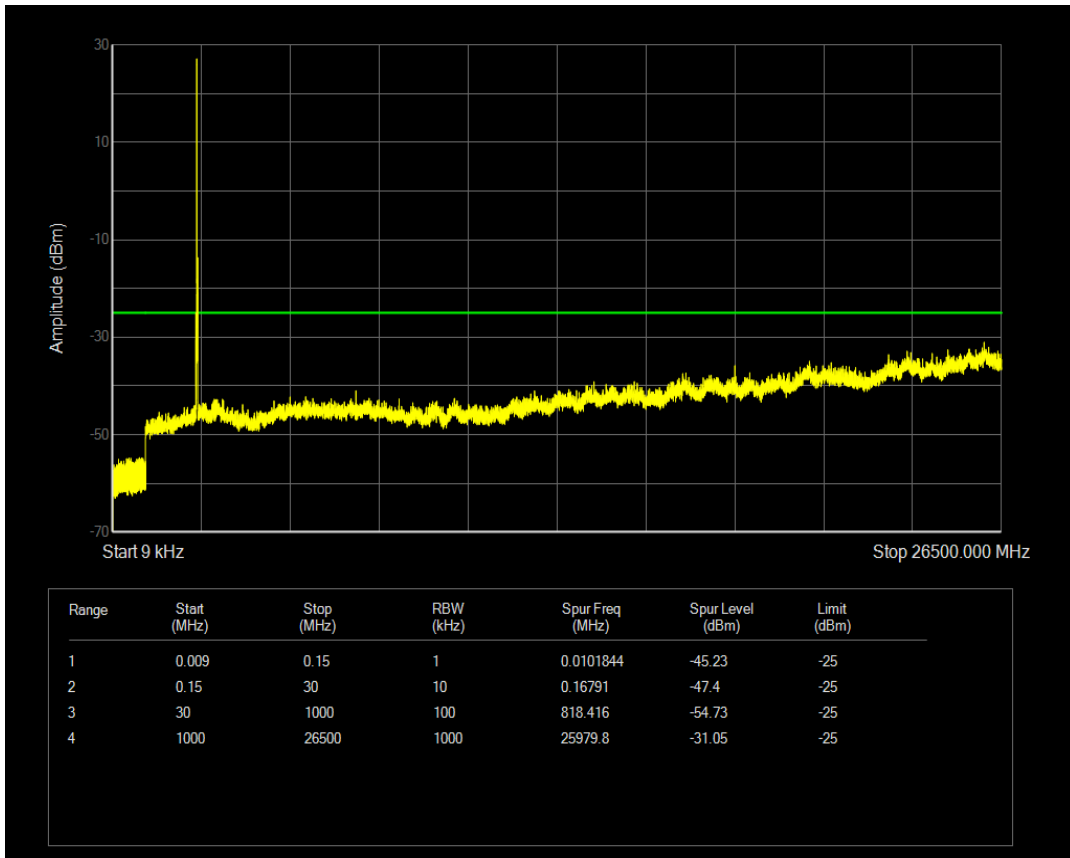

Band7 QPSK BW=15MHz Channel=21100 RB Size=1 Position=#0