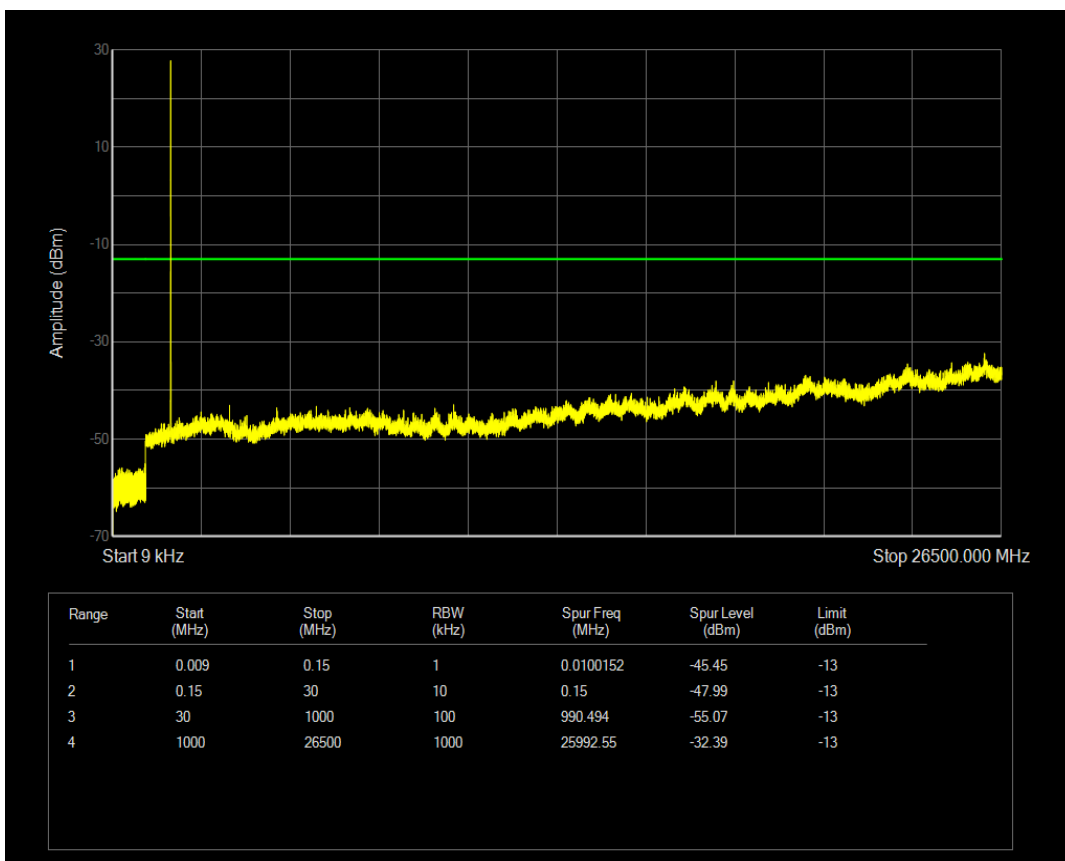

Band4 QAM16 BW=3MHz Channel=20385 RB Size=1 Position=#0