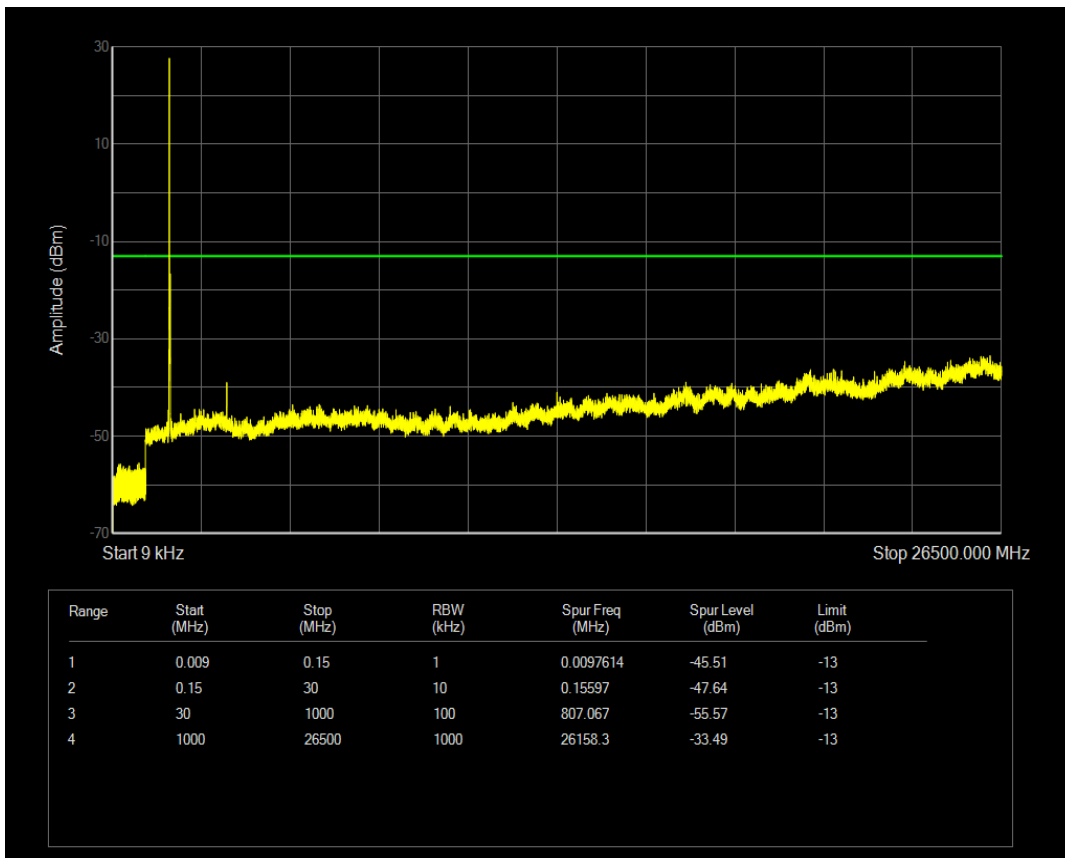

Band4 QAM16 BW=10MHz Channel=20175 RB Size=50 Position=#0

Band4 QPSK BW=10MHz Channel=20350 RB Size=1 Position=#0

Band4 QPSK BW=10MHz Channel=20350 RB Size=50 Position=#0

Band4 QAM16 BW=10MHz Channel=20350 RB Size=1 Position=#0

Band4 QPSK BW=15MHz Channel=20025 RB Size=1 Position=#0

Band4 QAM16 BW=10MHz Channel=20350 RB Size=50 Position=#0

Band4 QAM16 BW=15MHz Channel=20025 RB Size=1 Position=#0

Band4 QPSK BW=15MHz Channel=20025 RB Size=75 Position=#0