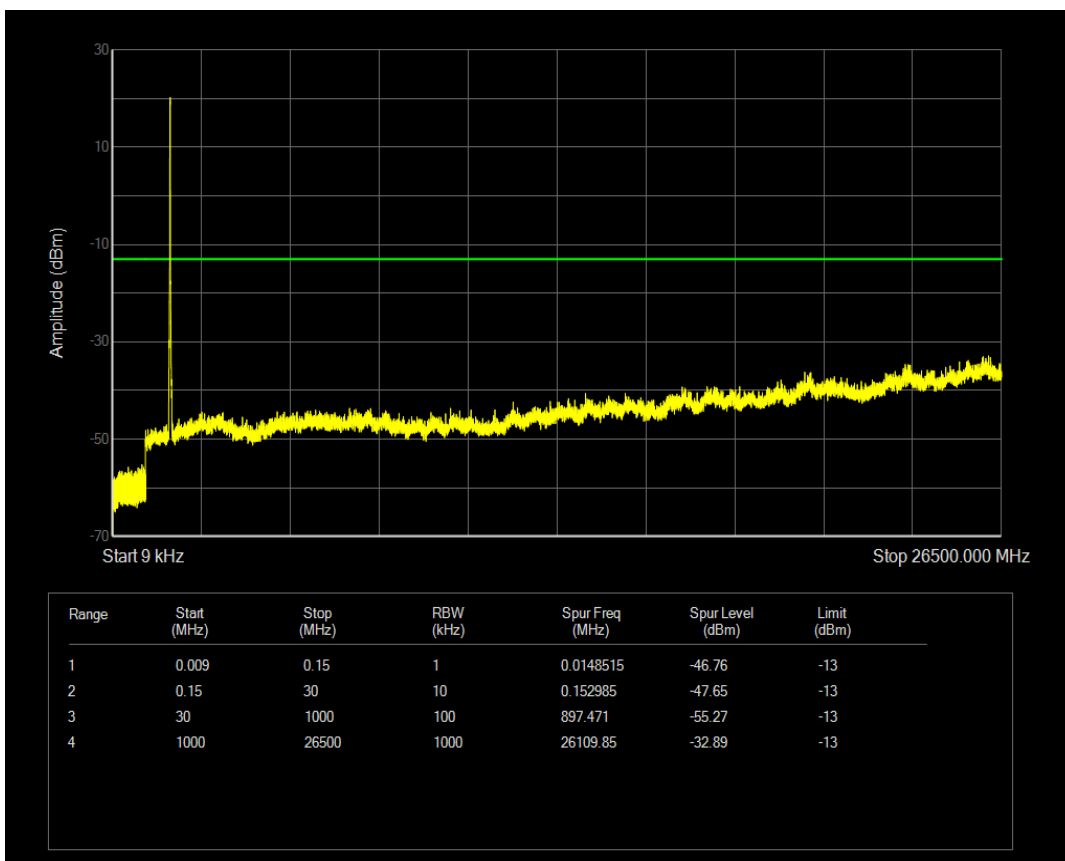

Band4 QAM16 BW=15MHz Channel=20175 RB Size=75 Position=#0