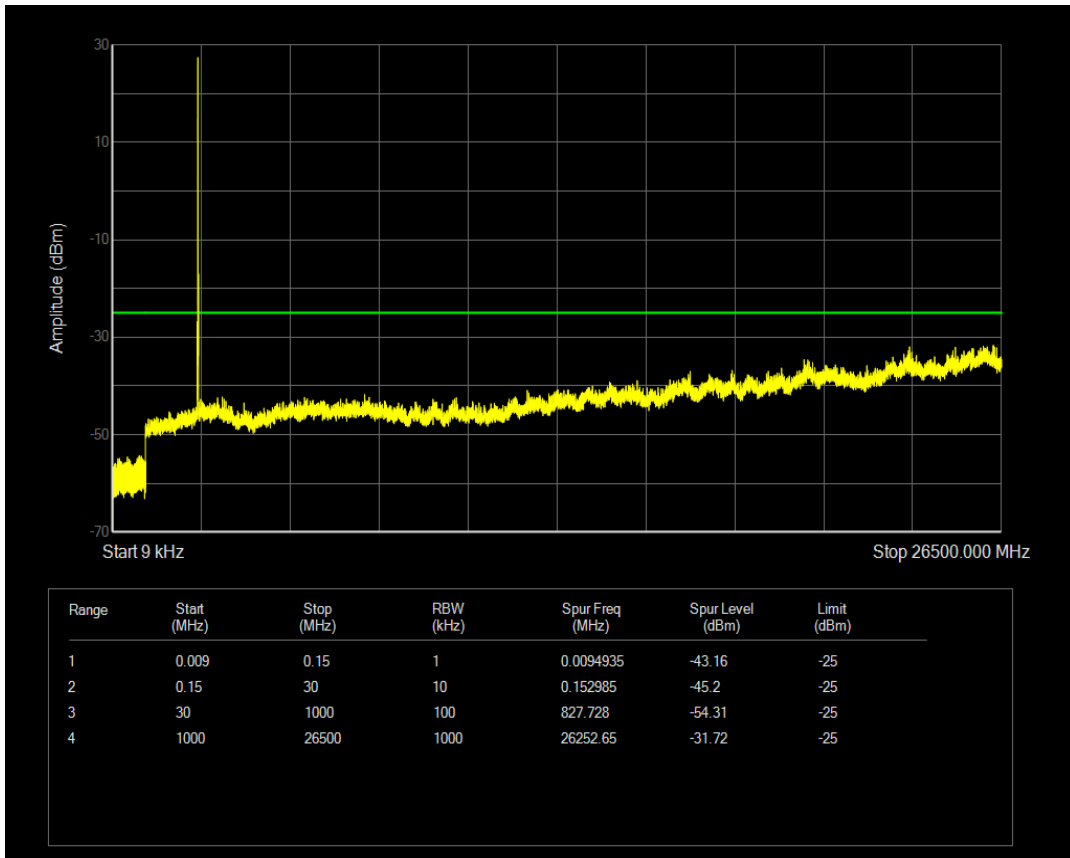

Band7 QAM16 BW=10MHz Channel=21100 RB Size=1 Position=#0

Band7 QPSK BW=10MHz Channel=21400 RB Size=50 Position=#0

Band7 QPSK BW=10MHz Channel=21400 RB Size=1 Position=#0

Band7 QAM16 BW=10MHz Channel=21400 RB Size=1 Position=#0