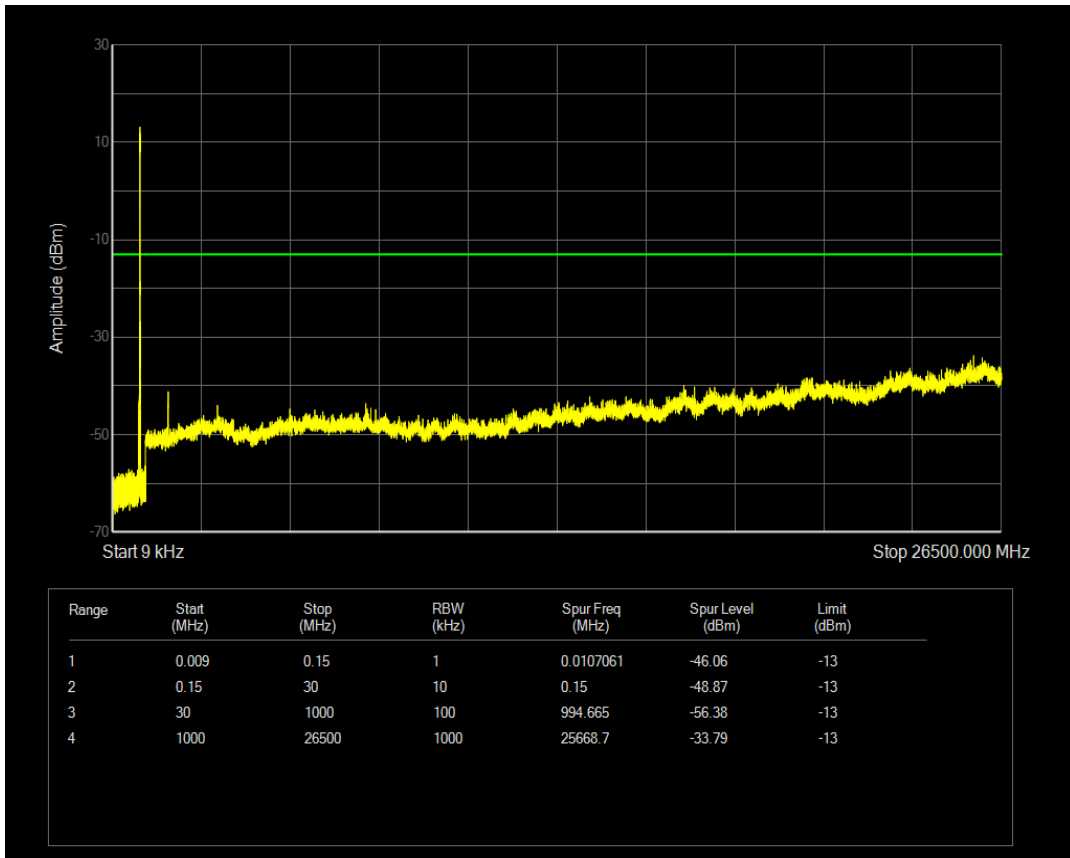

Band26b QAM16 BW=10MHz Channel=26840 RB Size=50 Position=#0

Band26b QPSK BW=10MHz Channel=26915 RB Size=1 Position=#0

Band26b QAM16 BW=10MHz Channel=26915 RB Size=1 Position=#0

Band26b QPSK BW=10MHz Channel=26915 RB Size=50 Position=#0

Band26b QAM16 BW=10MHz Channel=26915 RB Size=50 Position=#0

Band26b QPSK BW=10MHz Channel=26990 RB Size=1 Position=#0

Band26b QPSK BW=10MHz Channel=26990 RB Size=50 Position=#0

Band26b QAM16 BW=10MHz Channel=26990 RB Size=1 Position=#0