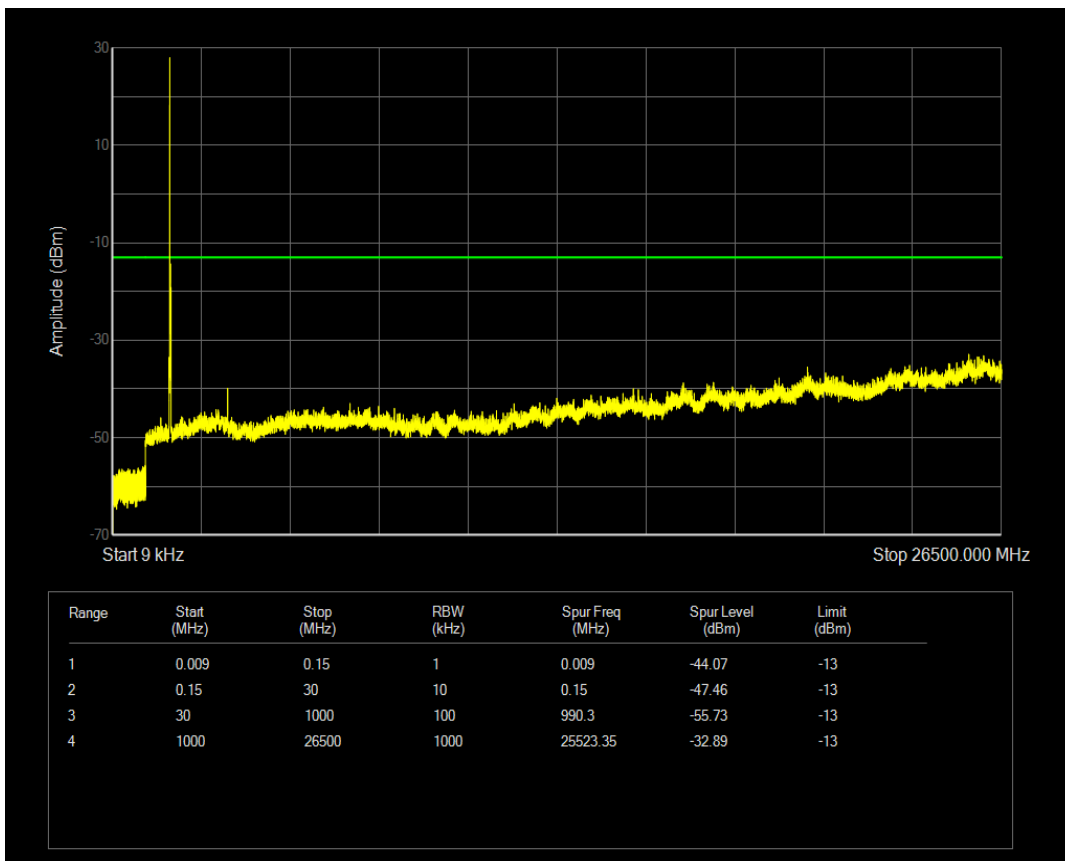

Band4 QAM16 BW=15MHz Channel=20325 RB Size=75 Position=#0

Band4 QPSK BW=20MHz Channel=20050 RB Size=1 Position=#0

Band4 QPSK BW=20MHz Channel=20050 RB Size=100 Position=#0

Band4 QAM16 BW=20MHz Channel=20050 RB Size=1 Position=#0

Band4 QAM16 BW=20MHz Channel=20050 RB Size=100 Position=#0

Band4 QPSK BW=20MHz Channel=20175 RB Size=1 Position=#0

Band4 QPSK BW=20MHz Channel=20175 RB Size=100 Position=#0

Band4 QAM16 BW=20MHz Channel=20175 RB Size=1 Position=#0