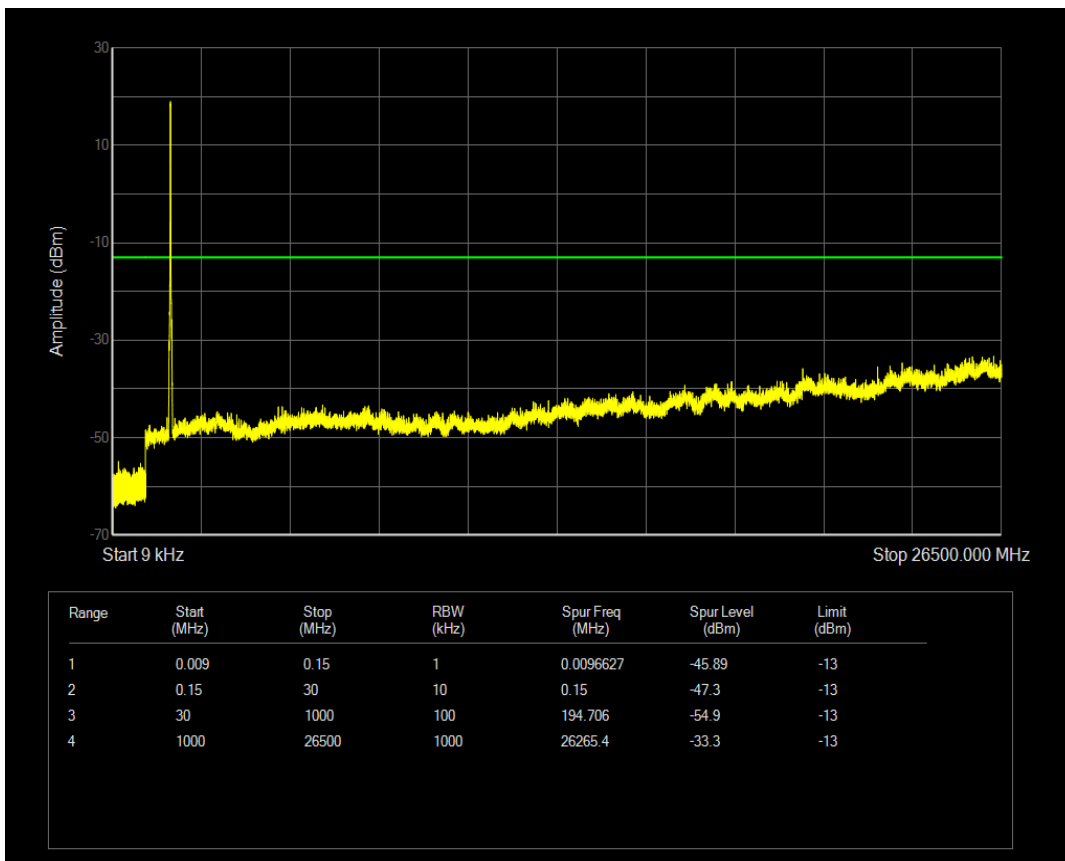

Band4 QAM16 BW=20MHz Channel=20175 RB Size=100 Position=#0

Band4 QPSK BW=20MHz Channel=20300 RB Size=1 Position=#0

Band4 QAM16 BW=20MHz Channel=20300 RB Size=1 Position=#0

Band4 QPSK BW=20MHz Channel=20300 RB Size=100 Position=#0

Band4 QAM16 BW=20MHz Channel=20300 RB Size=100 Position=#0

Band7 QPSK BW=5MHz Channel=20775 RB Size=1 Position=#0

Band7 QPSK BW=5MHz Channel=20775 RB Size=25 Position=#0

Band7 QAM16 BW=5MHz Channel=20775 RB Size=1 Position=#0