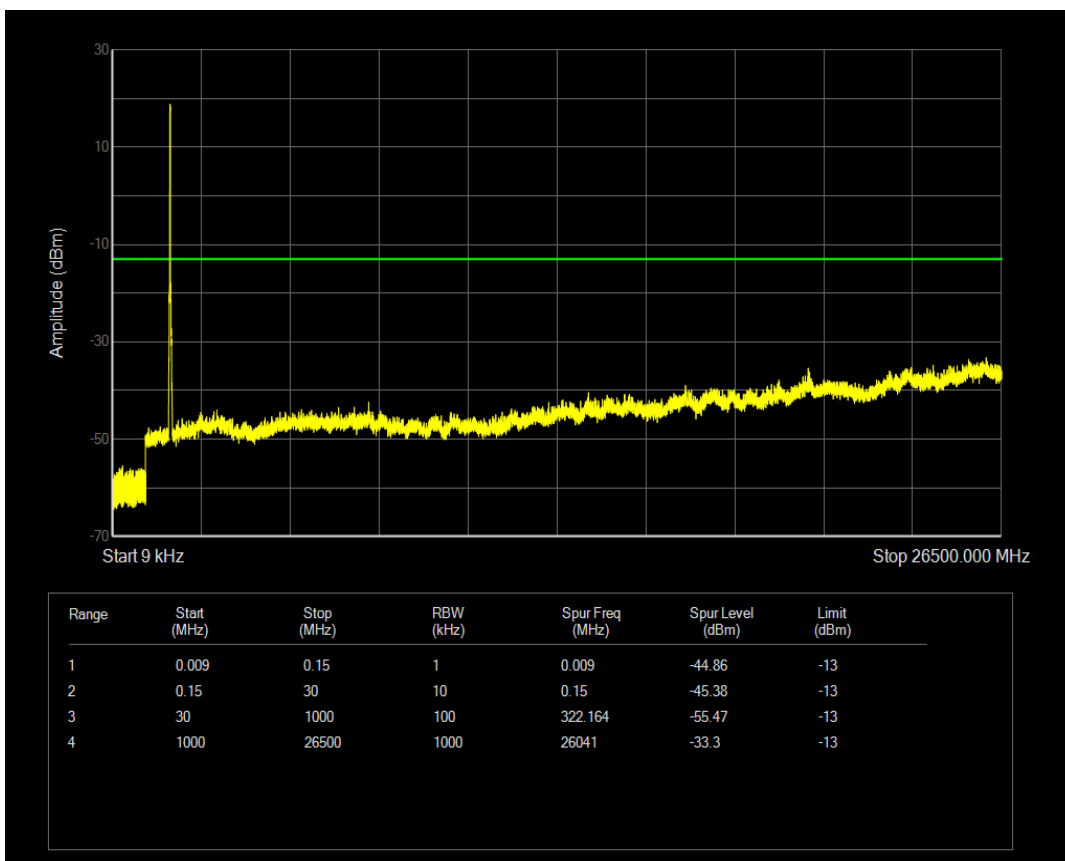

Band4 QAM16 BW=15MHz Channel=20325 RB Size=75 Position=#0

Band4 QPSK BW=20MHz Channel=20050 RB Size=1 Position=#0

Band4 QPSK BW=20MHz Channel=20050 RB Size=100 Position=#0

Band4 QAM16 BW=20MHz Channel=20050 RB Size=1 Position=#0

Band4 QAM16 BW=20MHz Channel=20050 RB Size=100 Position=#0

Band4 QPSK BW=20MHz Channel=20175 RB Size=1 Position=#0

Band4 QPSK BW=20MHz Channel=20175 RB Size=100 Position=#0

Band4 QAM16 BW=20MHz Channel=20175 RB Size=1 Position=#0