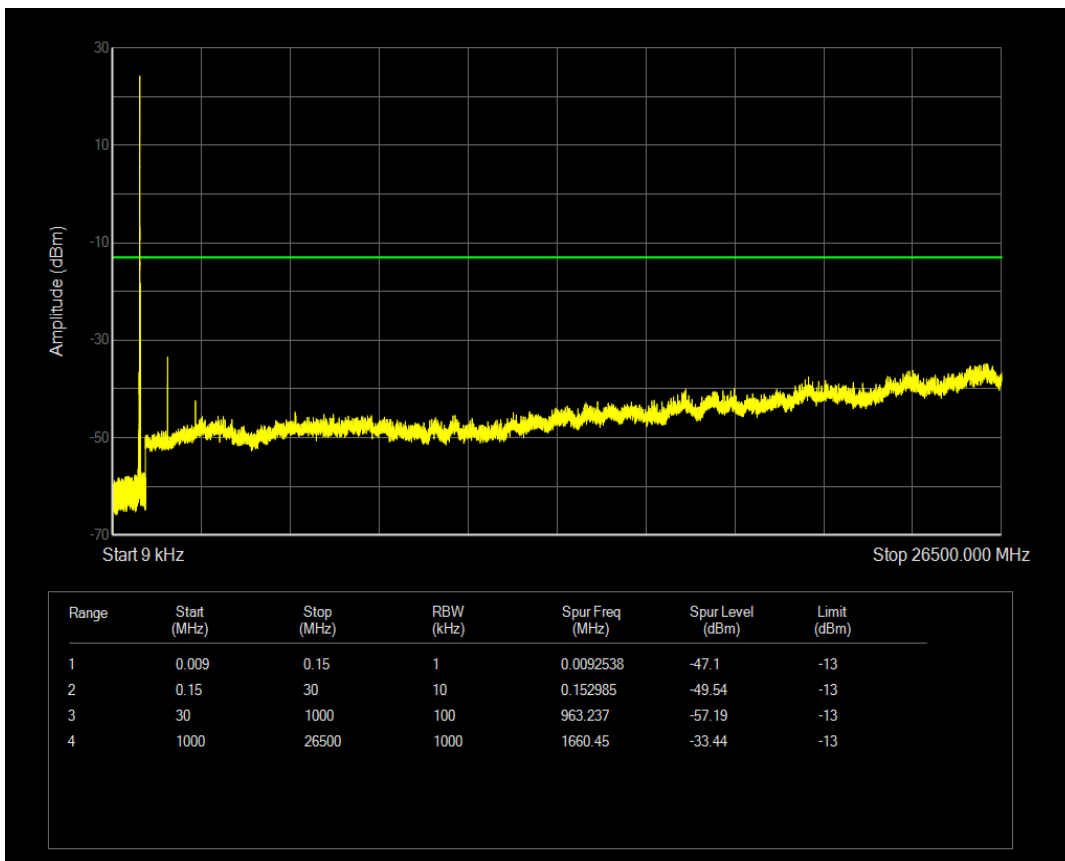

Band26b QPSK BW=15MHz Channel=26865 RB Size=1 Position=#0

Band26b QAM16 BW=10MHz Channel=26990 RB Size=50 Position=#0

Band26b QPSK BW=15MHz Channel=26865 RB Size=75 Position=#0

Band26b QAM16 BW=15MHz Channel=26865 RB Size=1 Position=#0

Band26b QAM16 BW=15MHz Channel=26865 RB Size=75 Position=#0

Band26b QPSK BW=15MHz Channel=26915 RB Size=1 Position=#0

Band26b QPSK BW=15MHz Channel=26915 RB Size=75 Position=#0

Band26b QAM16 BW=15MHz Channel=26915 RB Size=1 Position=#0