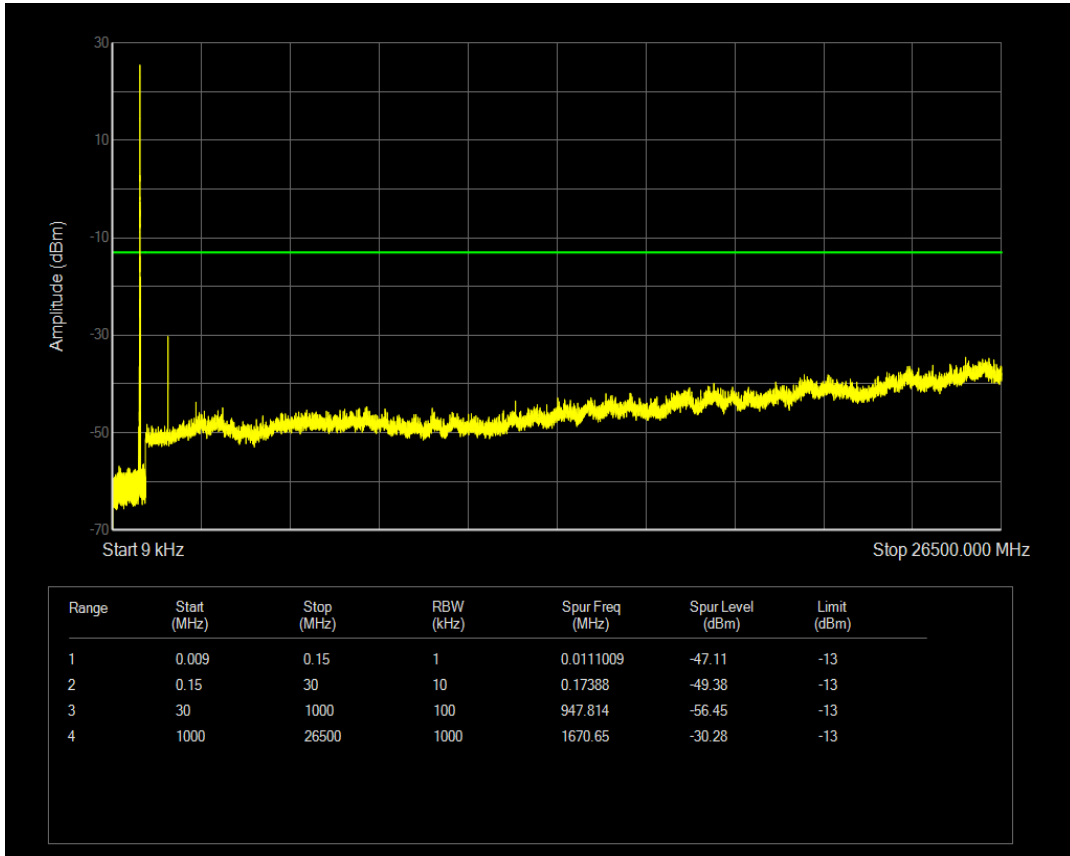

Band26b QPSK BW=15MHz Channel=26965 RB Size=1 Position=#0

Band26b QAM16 BW=15MHz Channel=26915 RB Size=75 Position=#0

Band26b QPSK BW=15MHz Channel=26965 RB Size=75 Position=#0

Band26b QAM16 BW=15MHz Channel=26965 RB Size=1 Position=#0