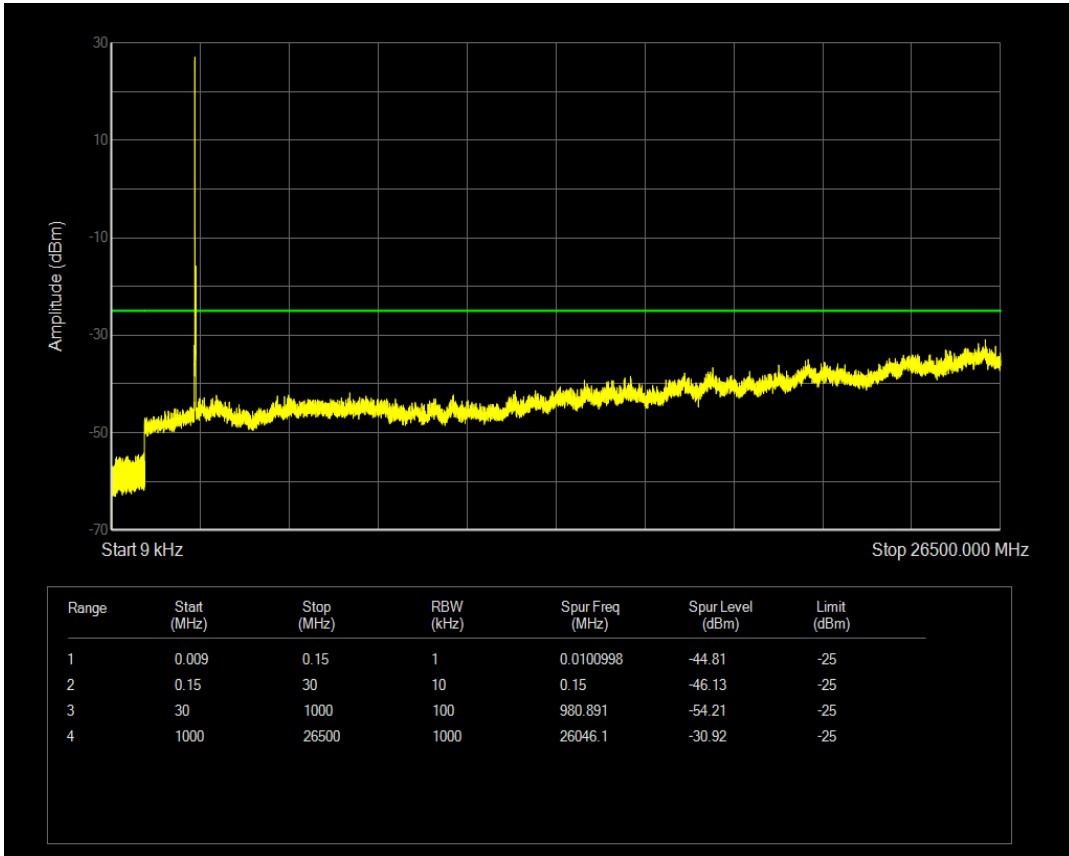

Band7 QPSK BW=15MHz Channel=20825 RB Size=1 Position=#0