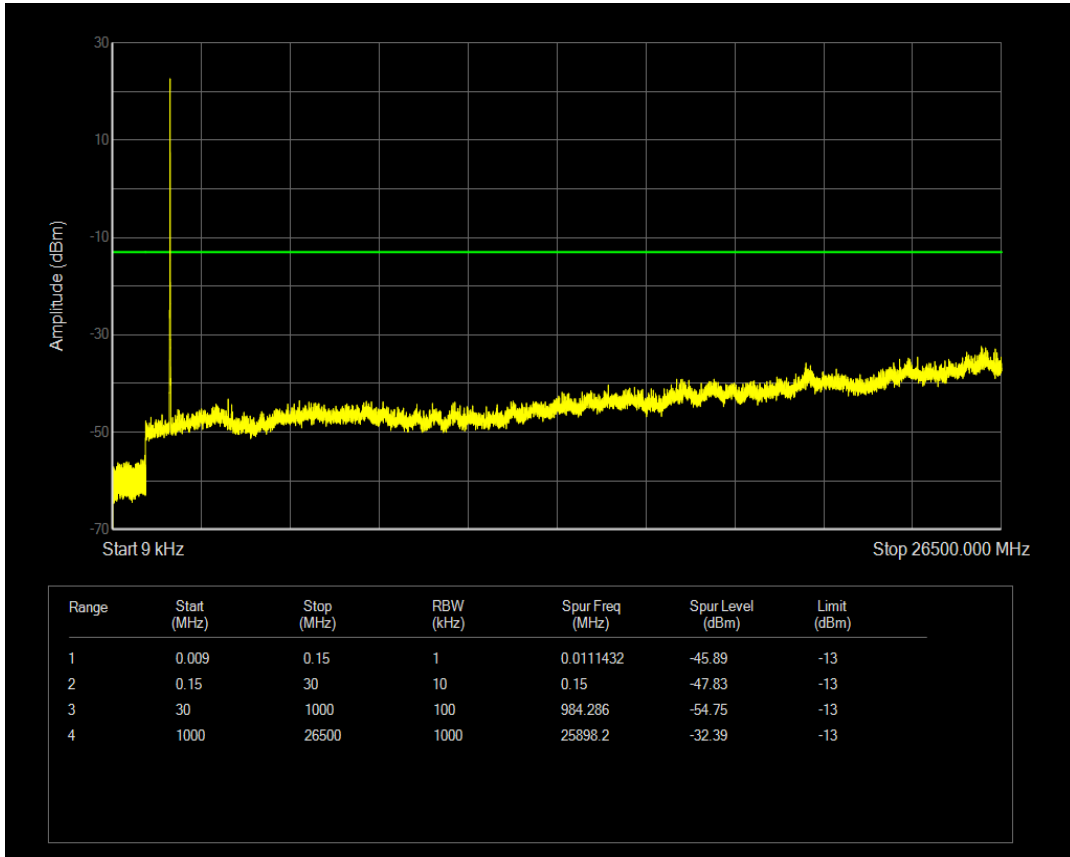

Band4 QPSK BW=5MHz Channel=20175 RB Size=25 Position=#0