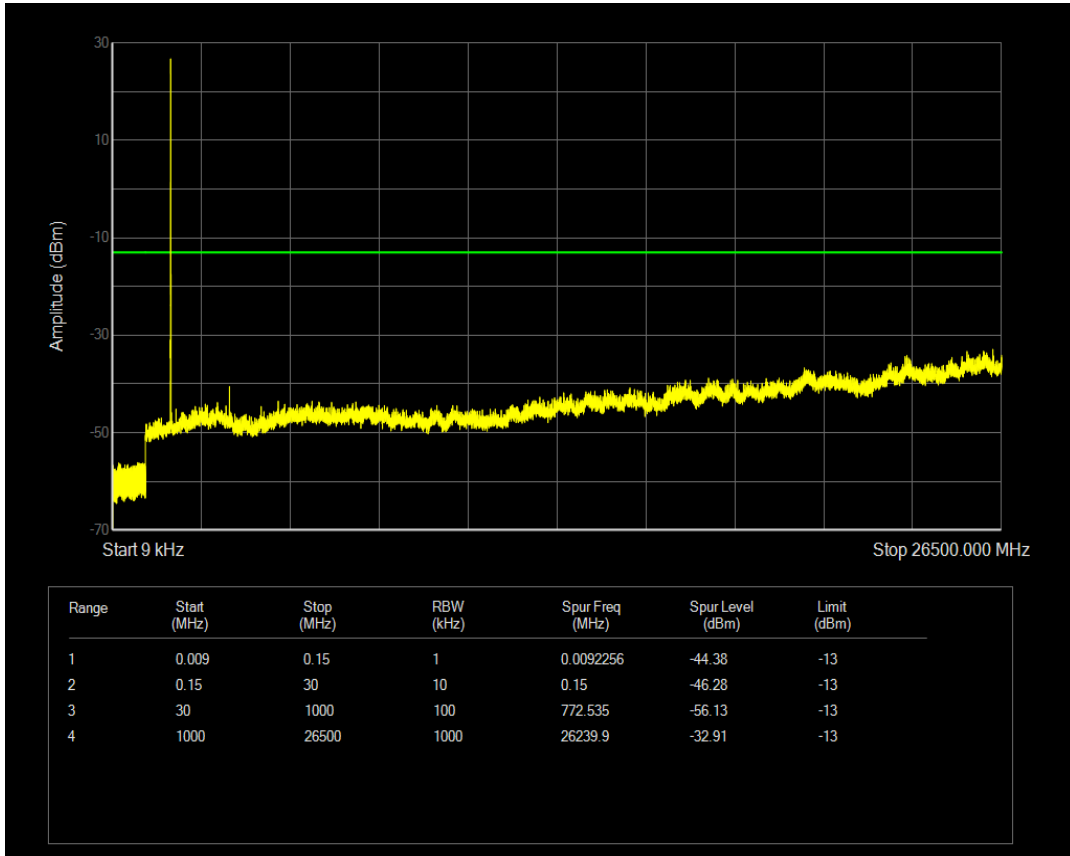

Band4 QAM16 BW=5MHz Channel=20175 RB Size=25 Position=#0

Band4 QPSK BW=5MHz Channel=20375 RB Size=1 Position=#0

Band4 QPSK BW=5MHz Channel=20375 RB Size=25 Position=#0

Band4 QAM16 BW=5MHz Channel=20375 RB Size=1 Position=#0

Band4 QPSK BW=10MHz Channel=20000 RB Size=1 Position=#0

Band4 QAM16 BW=5MHz Channel=20375 RB Size=25 Position=#0

Band4 QPSK BW=10MHz Channel=20000 RB Size=50 Position=#0

Band4 QAM16 BW=10MHz Channel=20000 RB Size=1 Position=#0