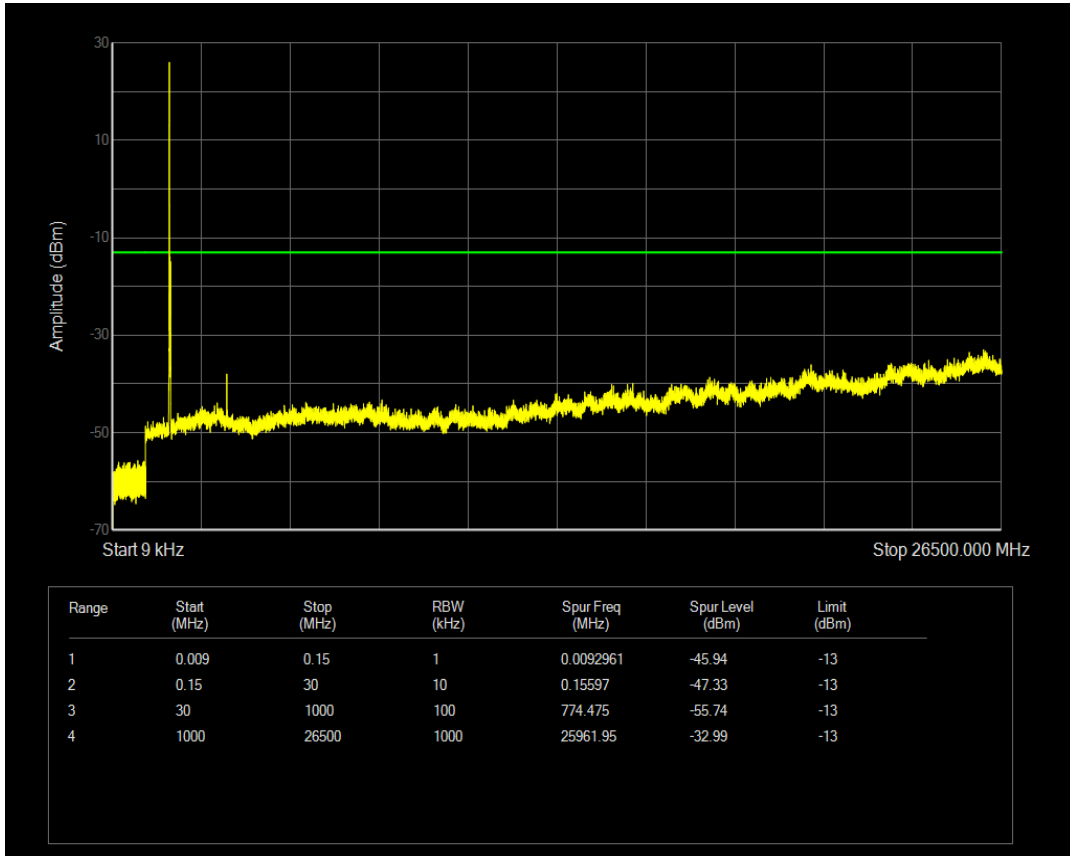

Band4 QAM16 BW=15MHz Channel=20325 RB Size=75 Position=#0

Band4 QPSK BW=20MHz Channel=20050 RB Size=1 Position=#0

Band4 QPSK BW=20MHz Channel=20050 RB Size=100 Position=#0

Band4 QAM16 BW=20MHz Channel=20050 RB Size=1 Position=#0

Band4 QAM16 BW=20MHz Channel=20050 RB Size=100 Position=#0

Band4 QPSK BW=20MHz Channel=20175 RB Size=1 Position=#0

Band4 QPSK BW=20MHz Channel=20175 RB Size=100 Position=#0

Band4 QAM16 BW=20MHz Channel=20175 RB Size=1 Position=#0