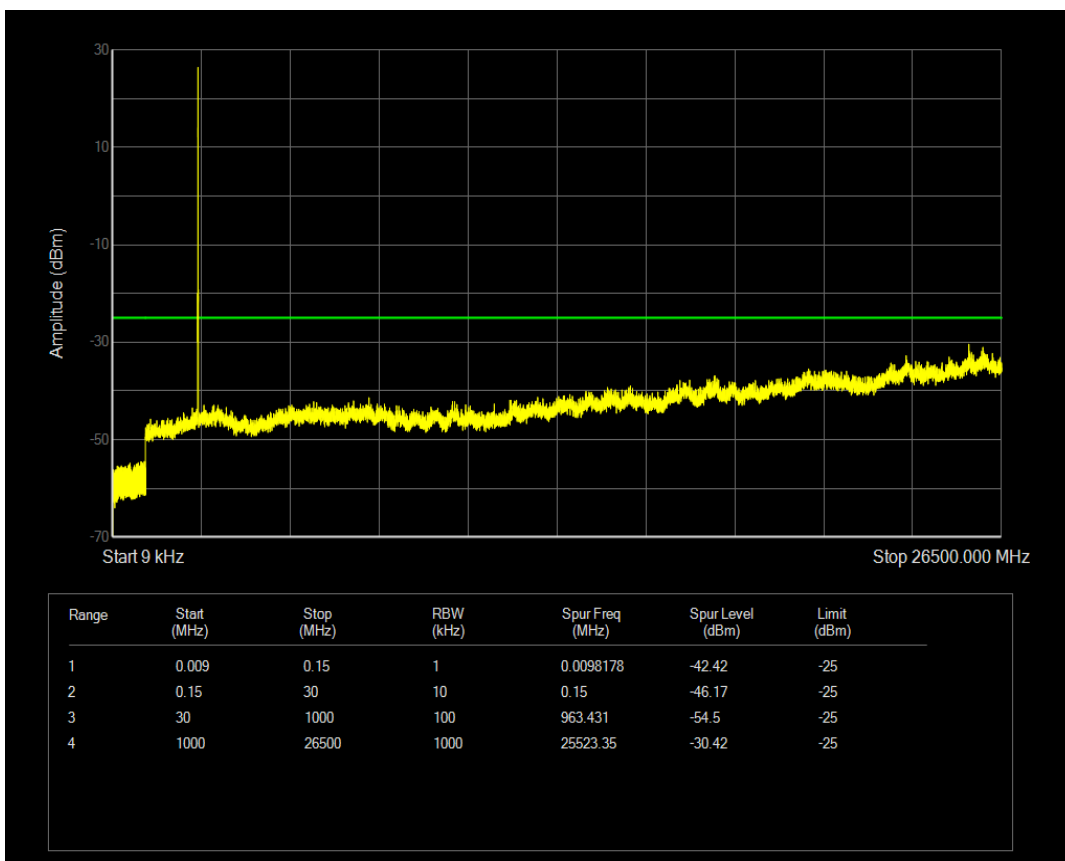

Band7 QAM16 BW=5MHz Channel=21100 RB Size=25 Position=#0

Band7 QPSK BW=5MHz Channel=21425 RB Size=1 Position=#0

Band7 QPSK BW=5MHz Channel=21425 RB Size=25 Position=#0

Band7 QAM16 BW=5MHz Channel=21425 RB Size=1 Position=#0

Band7 QAM16 BW=5MHz Channel=21425 RB Size=25 Position=#0

Band7 QPSK BW=10MHz Channel=20800 RB Size=50 Position=#0

Band7 QPSK BW=10MHz Channel=20800 RB Size=1 Position=#0

Band7 QAM16 BW=10MHz Channel=20800 RB Size=1 Position=#0