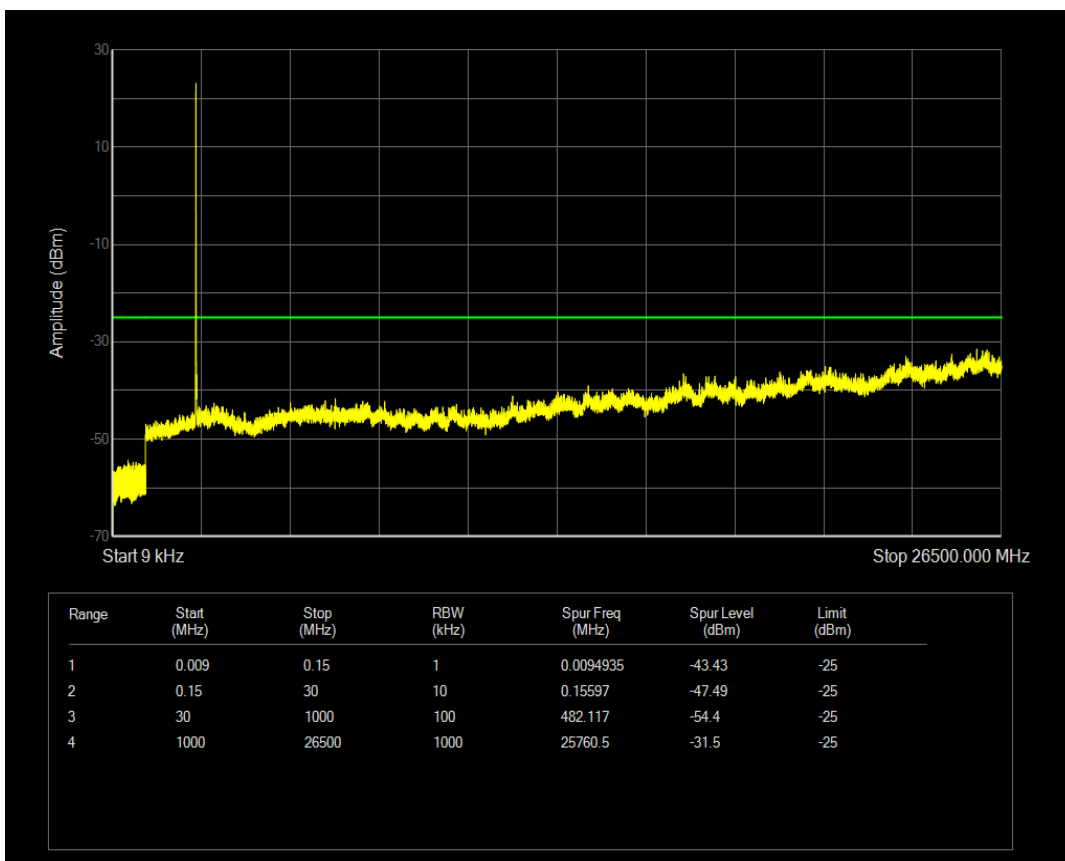

Band4 QAM16 BW=20MHz Channel=20050 RB Size=100 Position=#0

Band4 QPSK BW=20MHz Channel=20175 RB Size=1 Position=#0

Band4 QPSK BW=20MHz Channel=20175 RB Size=100 Position=#0

Band4 QAM16 BW=20MHz Channel=20175 RB Size=1 Position=#0

Band4 QAM16 BW=20MHz Channel=20175 RB Size=100 Position=#0

Band4 QPSK BW=20MHz Channel=20300 RB Size=1 Position=#0

Band4 QAM16 BW=20MHz Channel=20300 RB Size=1 Position=#0

Band4 QPSK BW=20MHz Channel=20300 RB Size=100 Position=#0

Band4 QAM16 BW=20MHz Channel=20300 RB Size=100 Position=#0

Band7 QPSK BW=5MHz Channel=20775 RB Size=1 Position=#0

Band7 QPSK BW=5MHz Channel=20775 RB Size=25 Position=#0

Band7 QAM16 BW=5MHz Channel=20775 RB Size=1 Position=#0