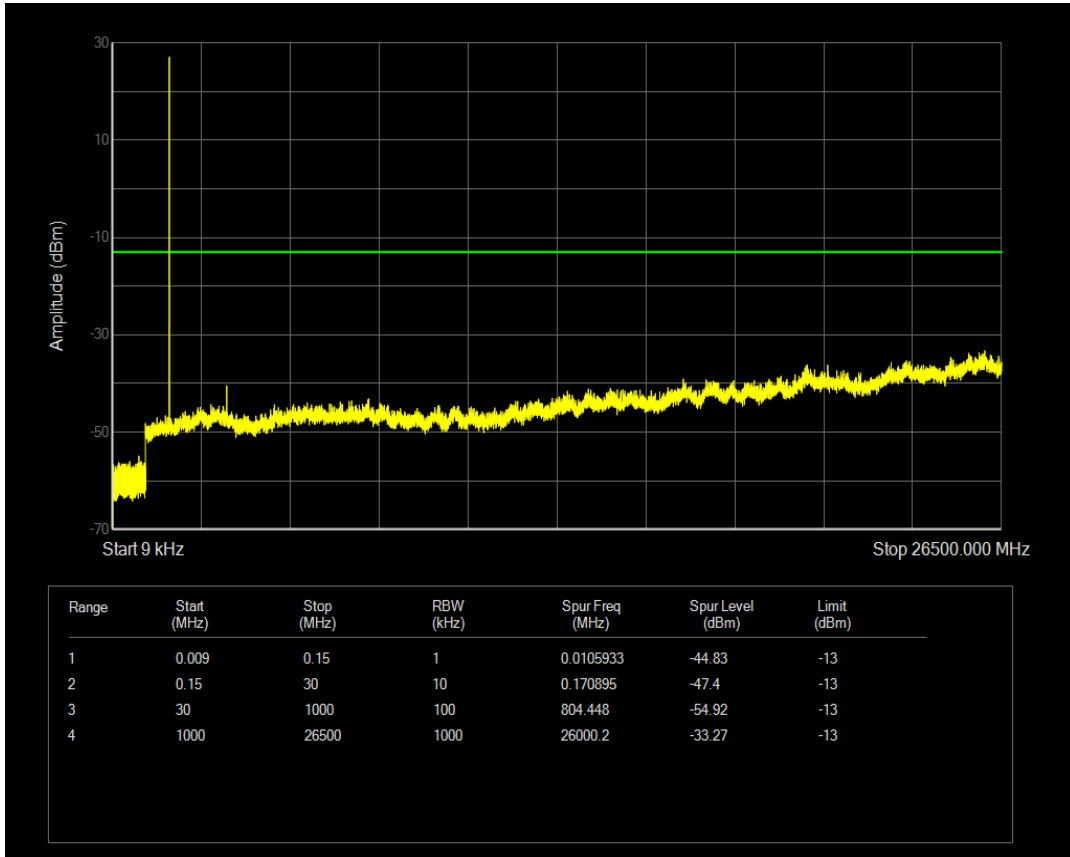

Band26b QPSK BW=15MHz Channel=26965 RB Size=1 Position=#0

Band26b QAM16 BW=15MHz Channel=26915 RB Size=75 Position=#0

Band26b QPSK BW=15MHz Channel=26965 RB Size=75 Position=#0

Band26b QAM16 BW=15MHz Channel=26965 RB Size=1 Position=#0

Band26b QAM16 BW=15MHz Channel=26965 RB Size=75 Position=#0

Band4 QPSK BW=1.4MHz Channel=19957 RB Size=6 Position=#0

Band4 QPSK BW=1.4MHz Channel=19957 RB Size=1 Position=#0

Band4 QAM16 BW=1.4MHz Channel=19957 RB Size=1 Position=#0