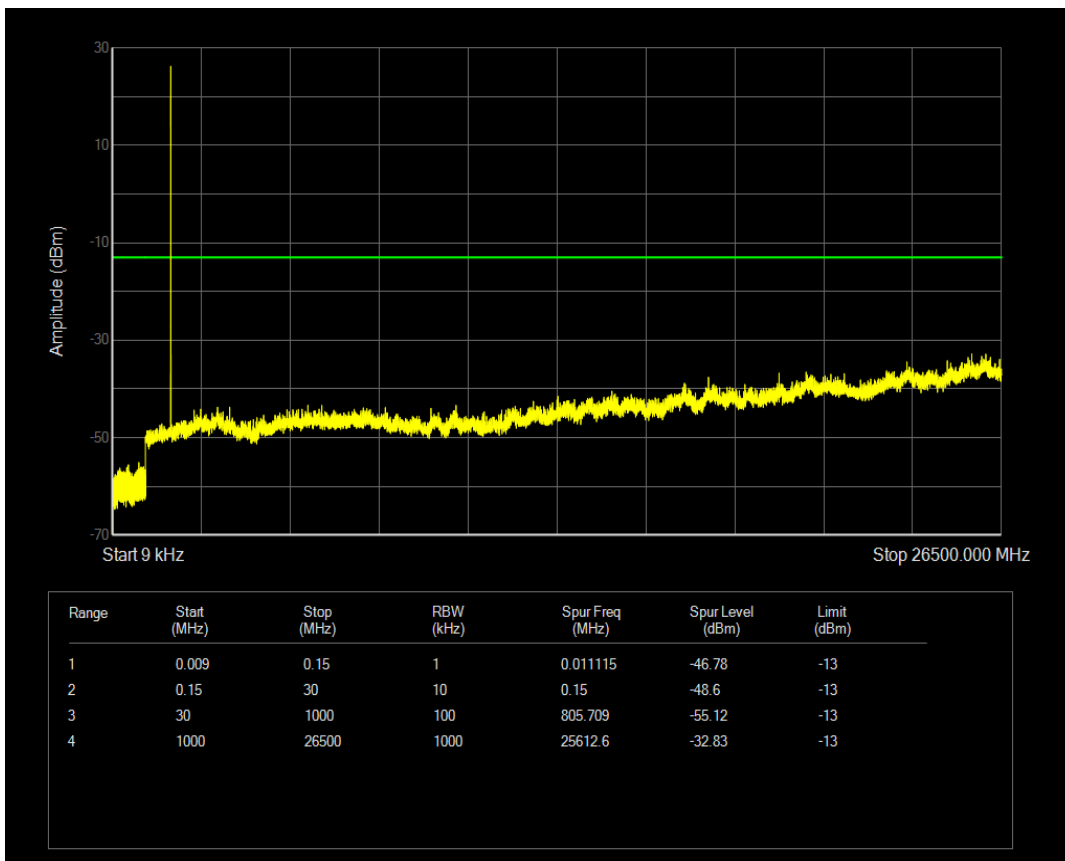

Band4 QPSK BW=1.4MHz Channel=20393 RB Size=6 Position=#0