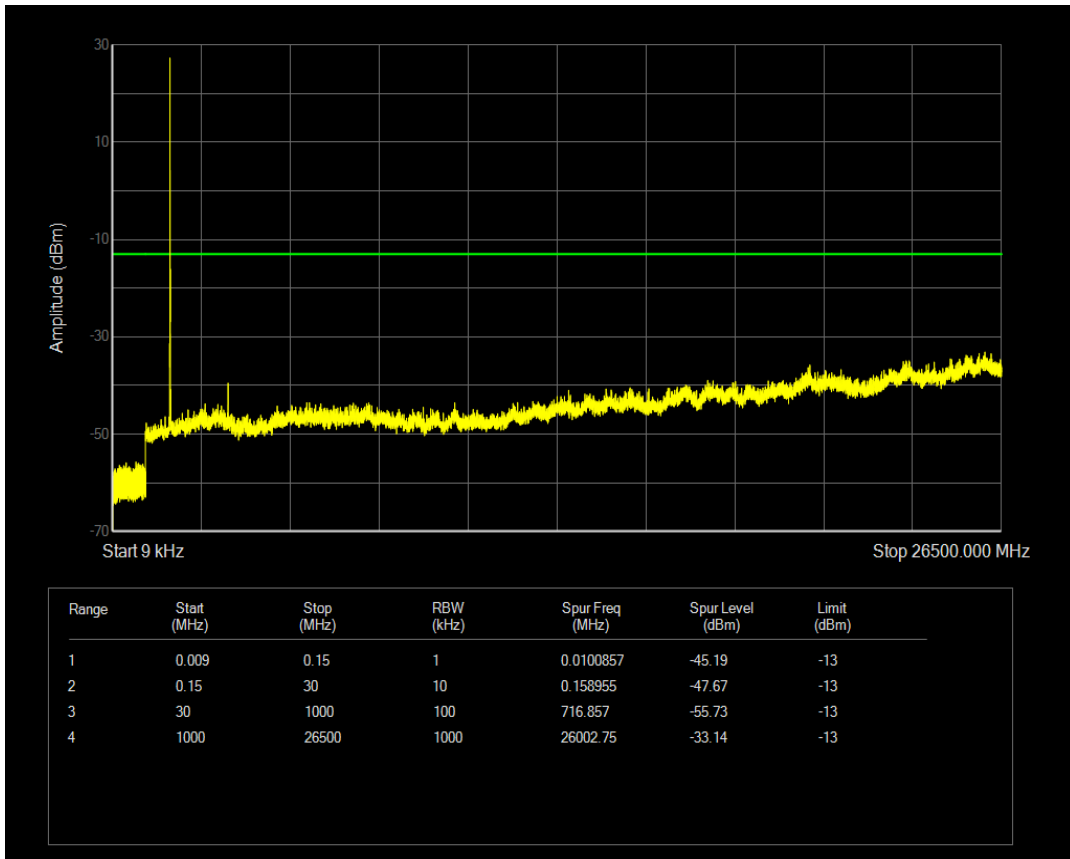

Band4 QPSK BW=5MHz Channel=20175 RB Size=1 Position=#0