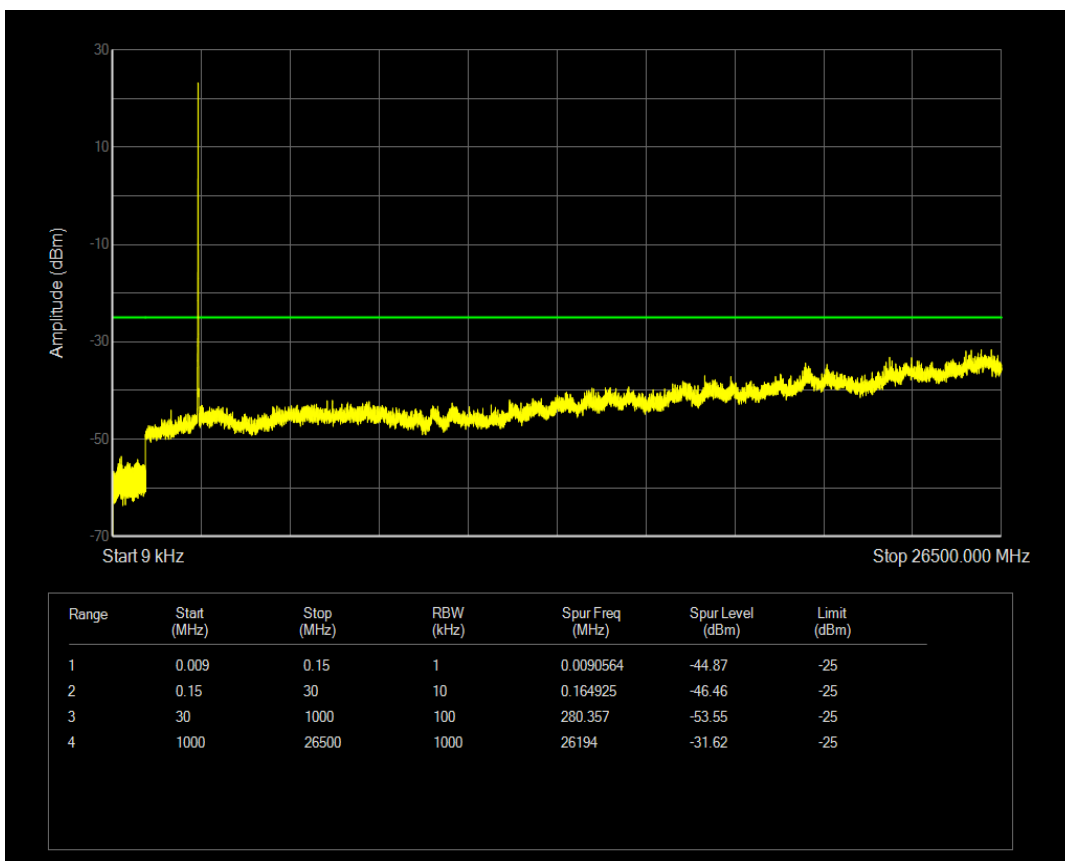

Band7 QPSK BW=5MHz Channel=21425 RB Size=25 Position=#0