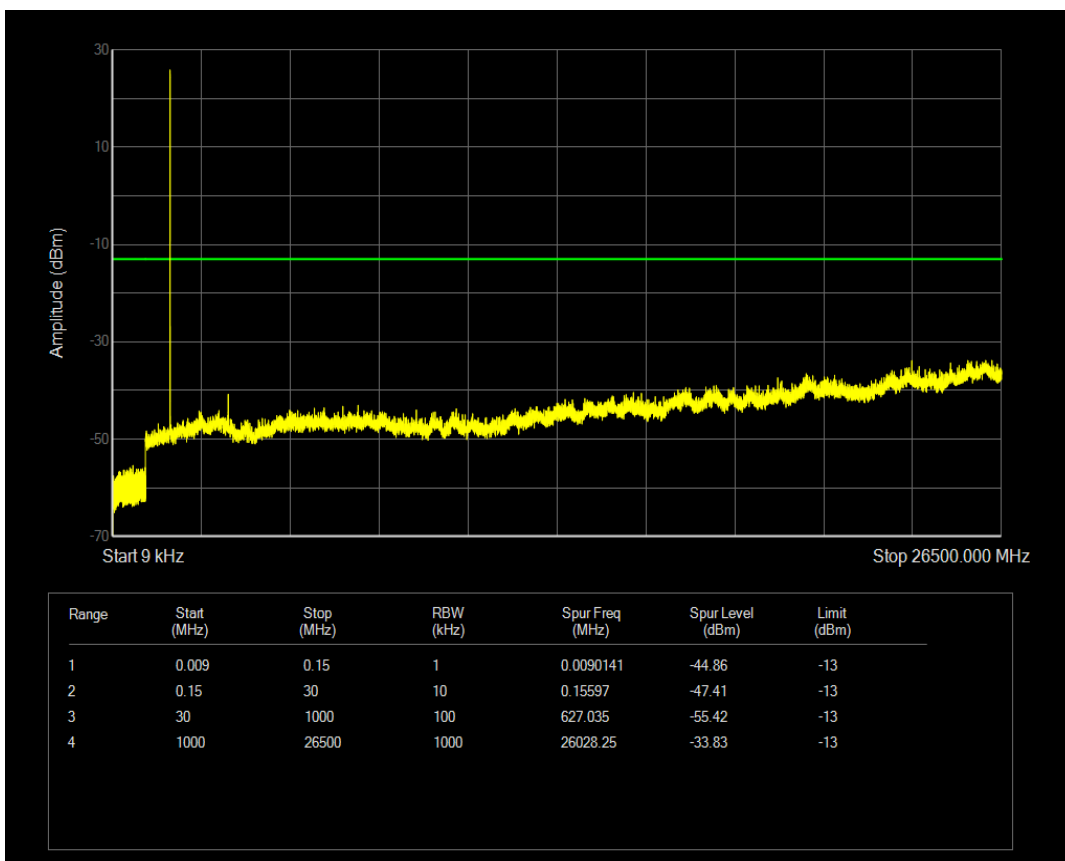

Band4 QPSK BW=1.4MHz Channel=20175 RB Size=6 Position=#0