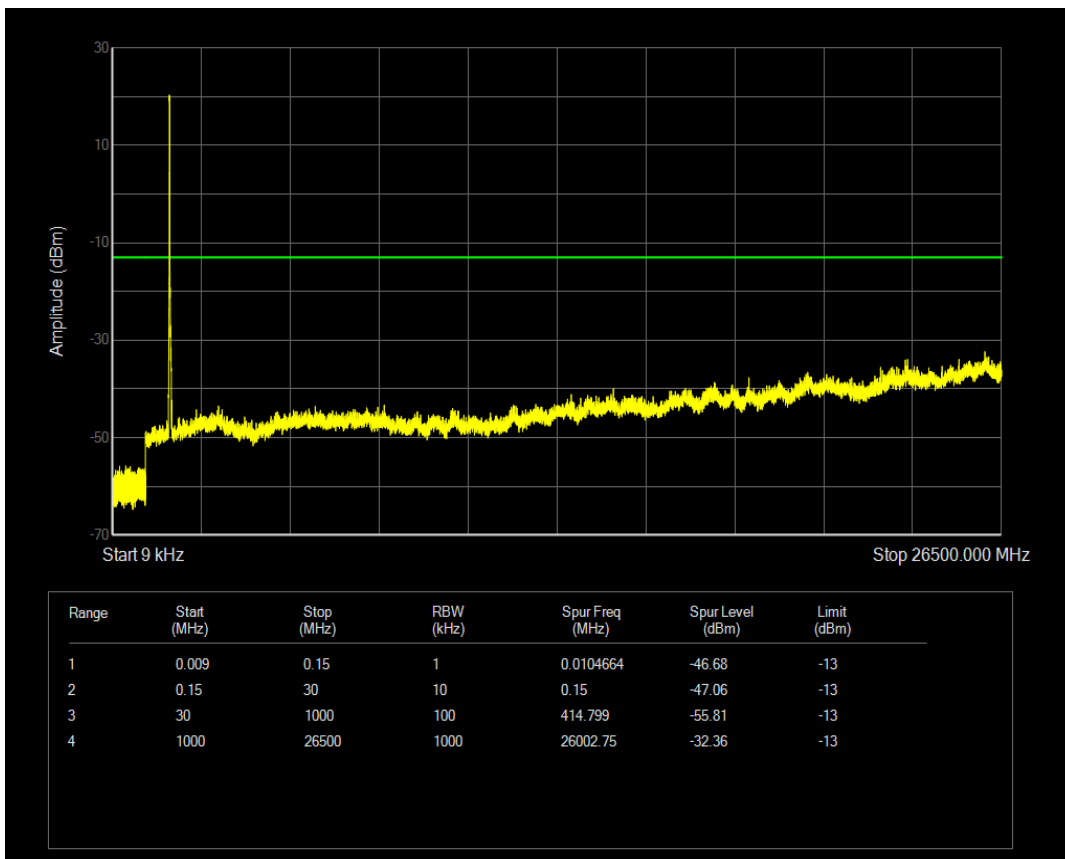

Band4 QPSK BW=15MHz Channel=20025 RB Size=1 Position=#0

Band4 QAM16 BW=10MHz Channel=20350 RB Size=50 Position=#0

Band4 QAM16 BW=15MHz Channel=20025 RB Size=1 Position=#0

Band4 QPSK BW=15MHz Channel=20025 RB Size=75 Position=#0