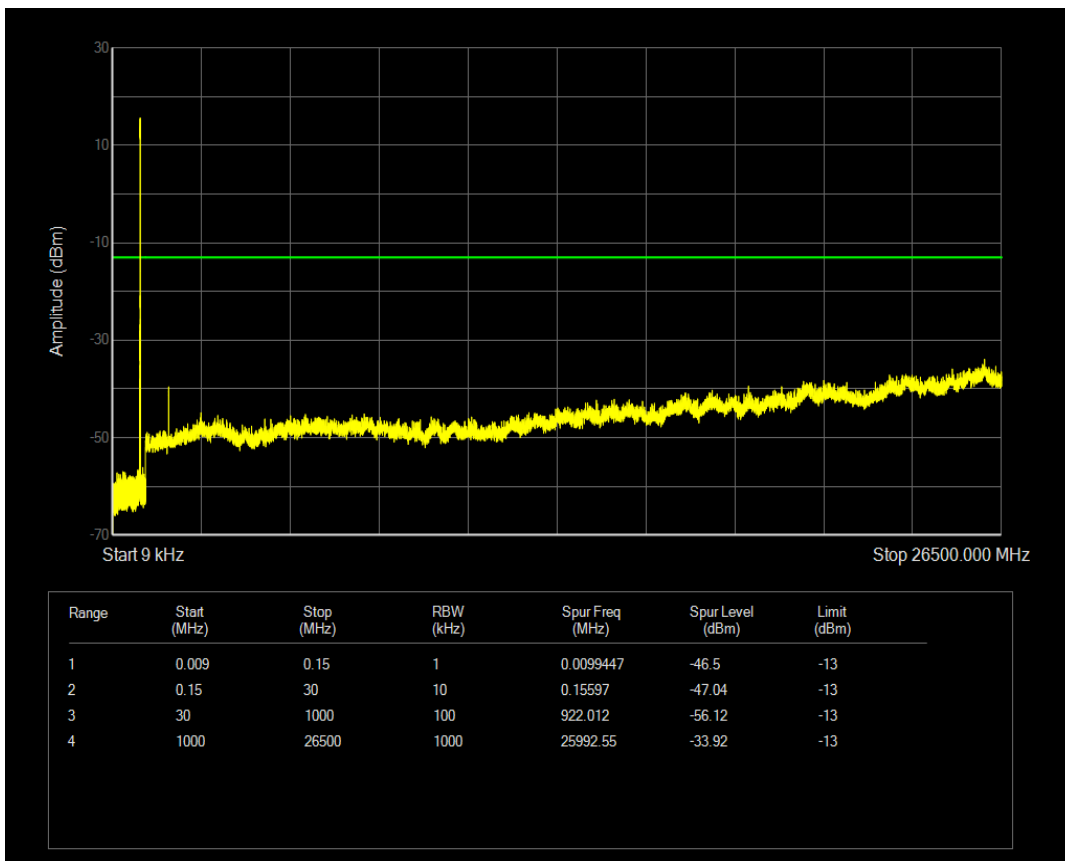

Band26b QAM16 BW=5MHz Channel=26915 RB Size=1 Position=#0

Band26b QPSK BW=5MHz Channel=27015 RB Size=1 Position=#0

Band26b QAM16 BW=5MHz Channel=27015 RB Size=1 Position=#0

Band26b QPSK BW=5MHz Channel=27015 RB Size=25 Position=#0

Band26b QAM16 BW=5MHz Channel=27015 RB Size=25 Position=#0

Band26b QPSK BW=10MHz Channel=26840 RB Size=50 Position=#0

Band26b QPSK BW=10MHz Channel=26840 RB Size=1 Position=#0

Band26b QAM16 BW=10MHz Channel=26840 RB Size=1 Position=#0