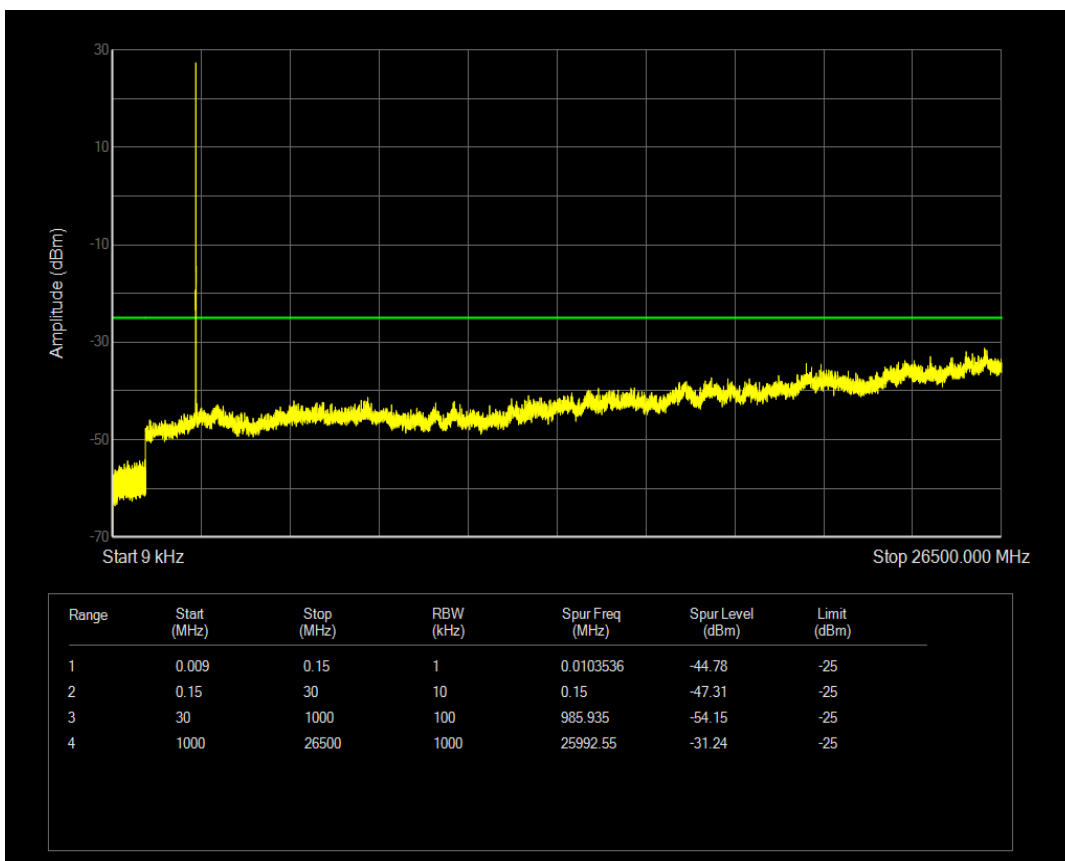

Band4 QAM16 BW=20MHz Channel=20175 RB Size=100 Position=#0

Band4 QPSK BW=20MHz Channel=20300 RB Size=1 Position=#0

Band4 QAM16 BW=20MHz Channel=20300 RB Size=1 Position=#0

Band4 QPSK BW=20MHz Channel=20300 RB Size=100 Position=#0

Band4 QAM16 BW=20MHz Channel=20300 RB Size=100 Position=#0

Band7 QPSK BW=5MHz Channel=20775 RB Size=1 Position=#0

Band7 QPSK BW=5MHz Channel=20775 RB Size=25 Position=#0

Band7 QAM16 BW=5MHz Channel=20775 RB Size=1 Position=#0