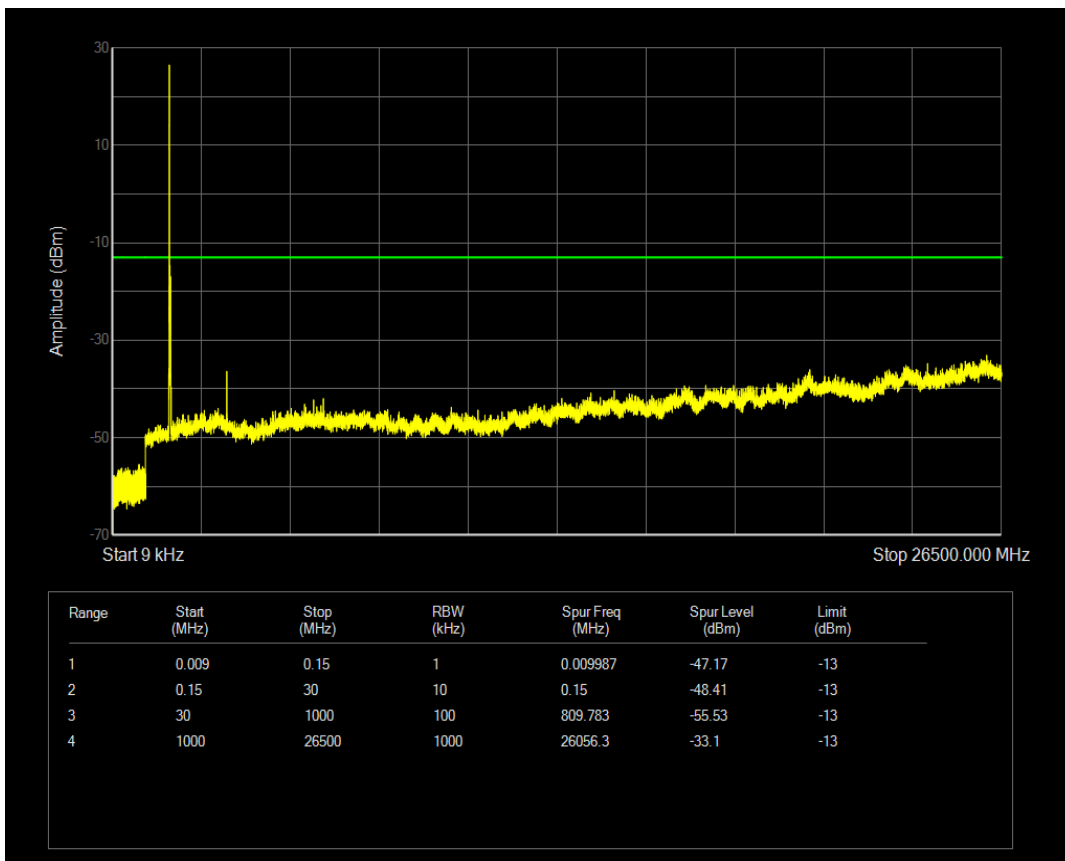

Band4 QAM16 BW=15MHz Channel=20175 RB Size=75 Position=#0

Band4 QPSK BW=15MHz Channel=20325 RB Size=1 Position=#0

Band4 QPSK BW=15MHz Channel=20325 RB Size=75 Position=#0

Band4 QAM16 BW=15MHz Channel=20325 RB Size=1 Position=#0

Band4 QAM16 BW=15MHz Channel=20325 RB Size=75 Position=#0

Band4 QPSK BW=20MHz Channel=20050 RB Size=1 Position=#0

Band4 QPSK BW=20MHz Channel=20050 RB Size=100 Position=#0

Band4 QAM16 BW=20MHz Channel=20050 RB Size=1 Position=#0