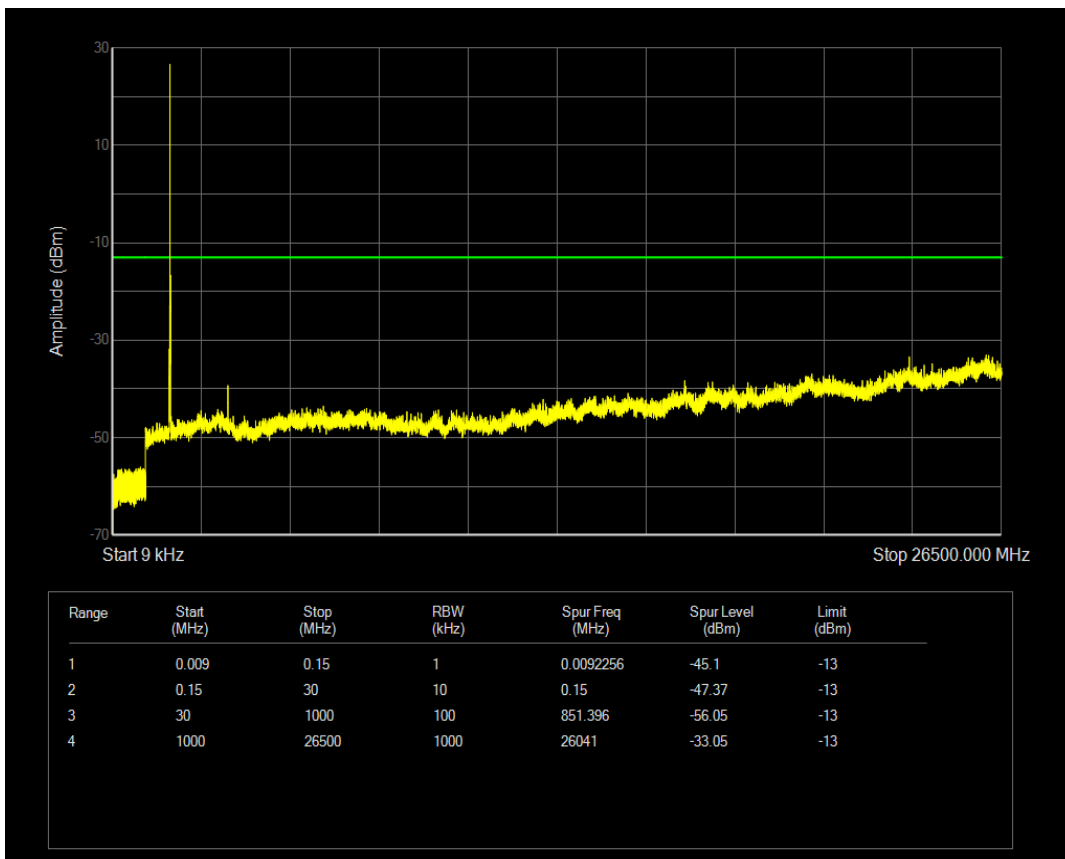

Band4 QPSK BW=10MHz Channel=20000 RB Size=1 Position=#0

Band4 QAM16 BW=5MHz Channel=20375 RB Size=25 Position=#0

Band4 QPSK BW=10MHz Channel=20000 RB Size=50 Position=#0

Band4 QAM16 BW=10MHz Channel=20000 RB Size=1 Position=#0

Band4 QAM16 BW=10MHz Channel=20000 RB Size=50 Position=#0

Band4 QPSK BW=10MHz Channel=20175 RB Size=1 Position=#0

Band4 QPSK BW=10MHz Channel=20175 RB Size=50 Position=#0

Band4 QAM16 BW=10MHz Channel=20175 RB Size=1 Position=#0