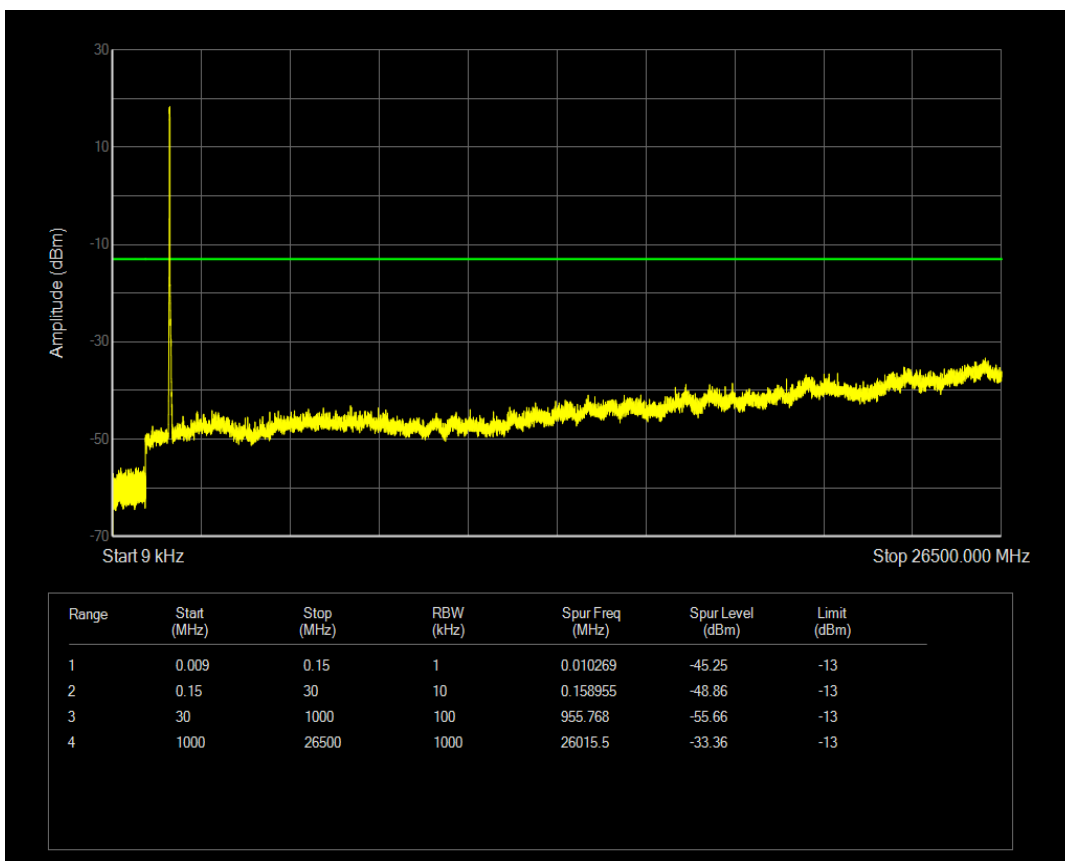

Band4 QAM16 BW=15MHz Channel=20325 RB Size=75 Position=#0

Band4 QPSK BW=20MHz Channel=20050 RB Size=1 Position=#0

Band4 QPSK BW=20MHz Channel=20050 RB Size=100 Position=#0

Band4 QAM16 BW=20MHz Channel=20050 RB Size=1 Position=#0

Band4 QAM16 BW=20MHz Channel=20050 RB Size=100 Position=#0

Band4 QPSK BW=20MHz Channel=20175 RB Size=1 Position=#0

Band4 QPSK BW=20MHz Channel=20175 RB Size=100 Position=#0

Band4 QAM16 BW=20MHz Channel=20175 RB Size=1 Position=#0