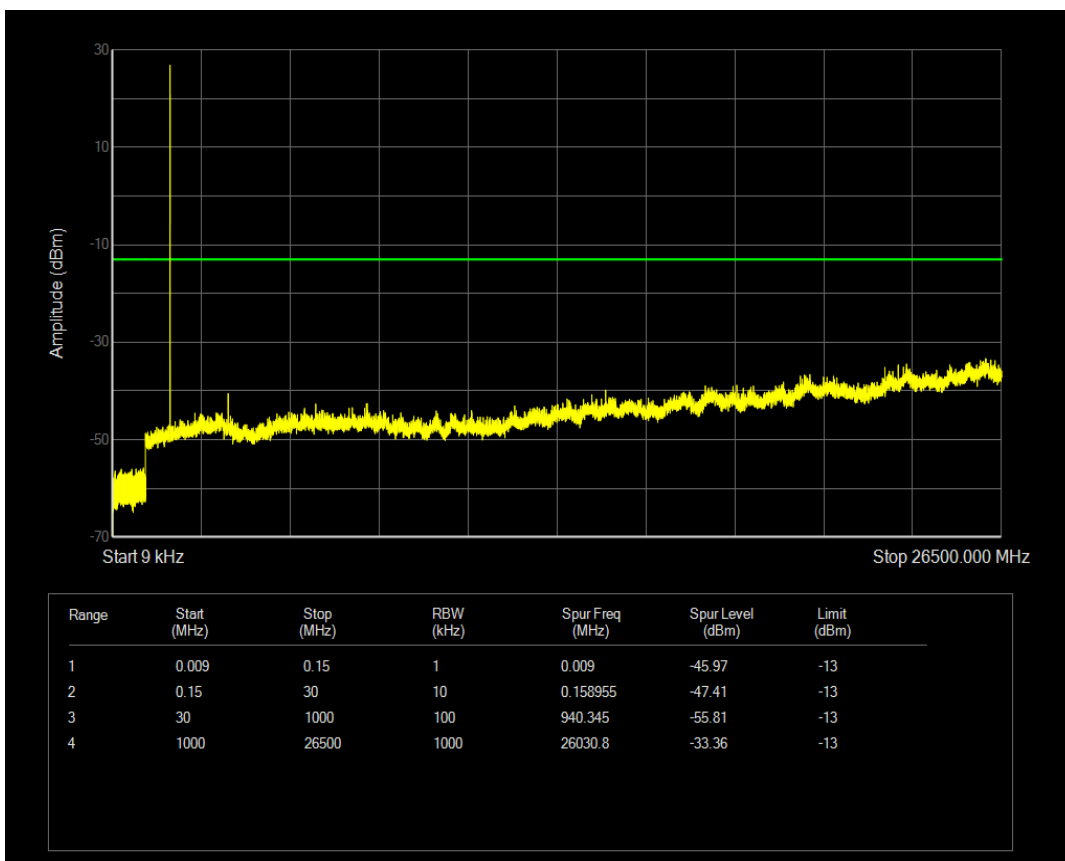

Band4 QPSK BW=1.4MHz Channel=20175 RB Size=1 Position=#0