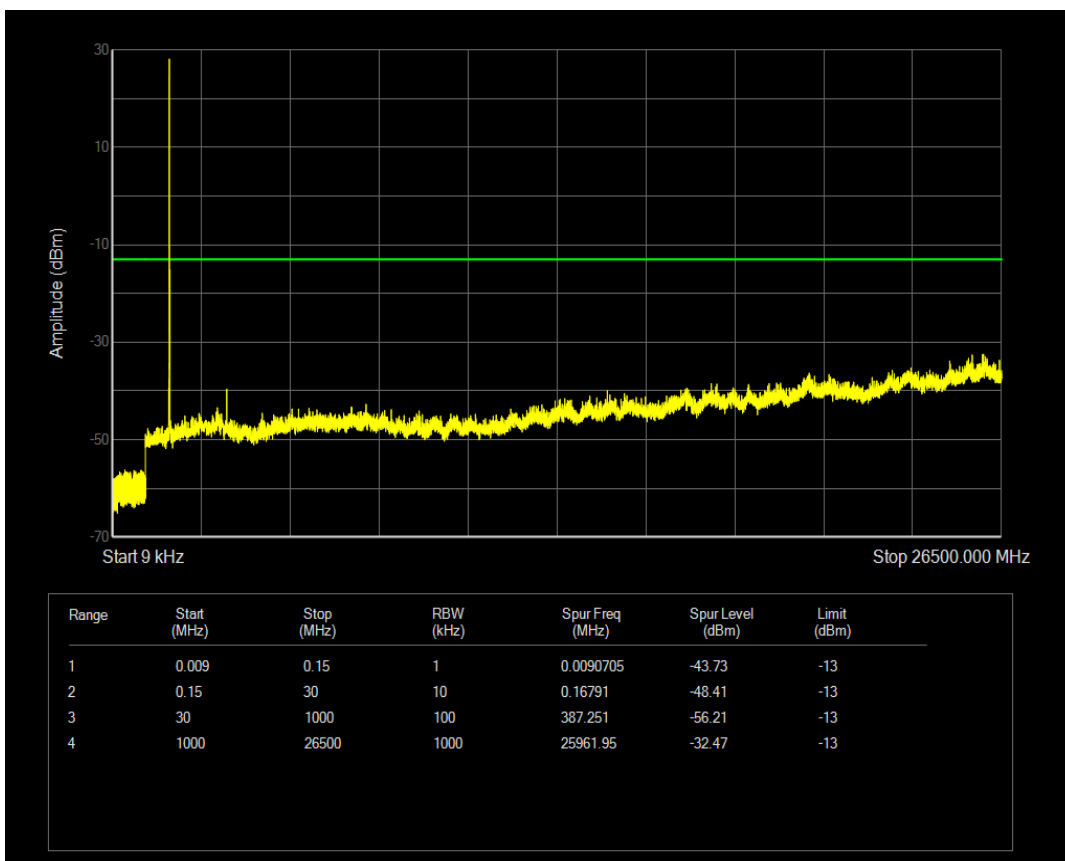

Band4 QPSK BW=10MHz Channel=20000 RB Size=1 Position=#0

Band4 QAM16 BW=5MHz Channel=20375 RB Size=25 Position=#0

Band4 QPSK BW=10MHz Channel=20000 RB Size=50 Position=#0

Band4 QAM16 BW=10MHz Channel=20000 RB Size=1 Position=#0

Band4 QAM16 BW=10MHz Channel=20000 RB Size=50 Position=#0

Band4 QPSK BW=10MHz Channel=20175 RB Size=1 Position=#0

Band4 QPSK BW=10MHz Channel=20175 RB Size=50 Position=#0

Band4 QAM16 BW=10MHz Channel=20175 RB Size=1 Position=#0