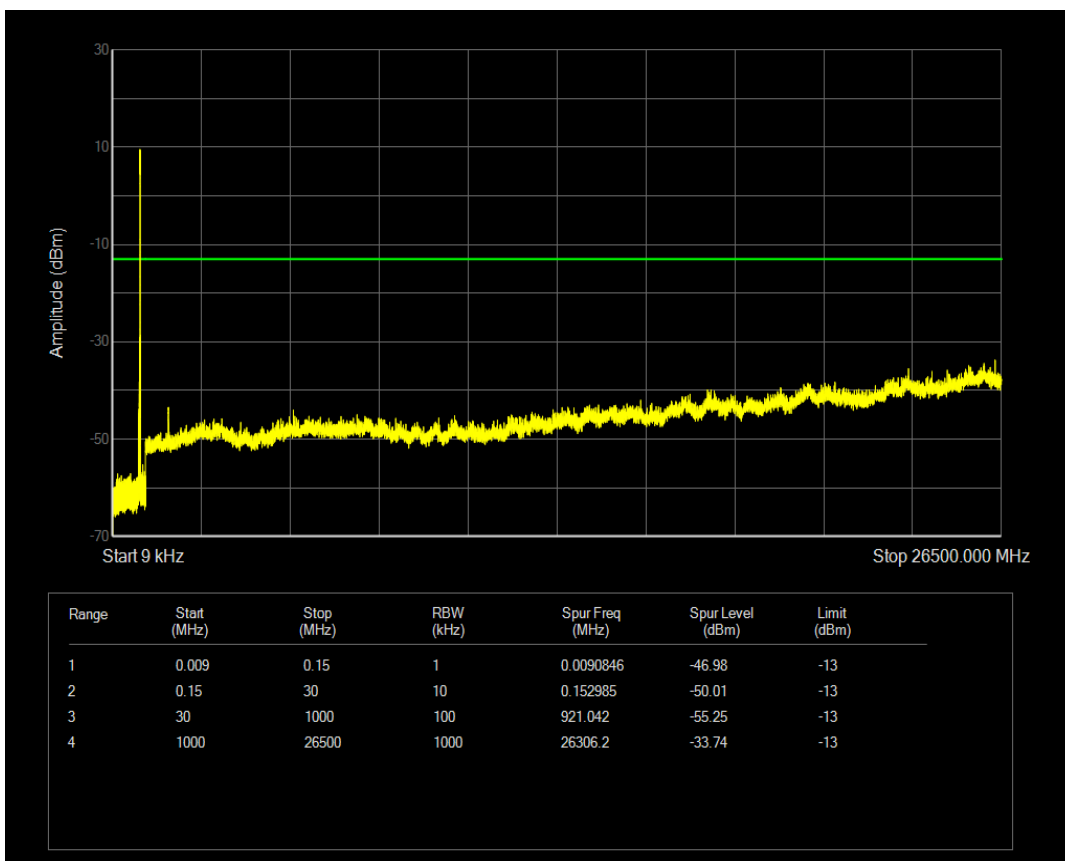

Band26b QAM16 BW=15MHz Channel=26965 RB Size=75 Position=#0