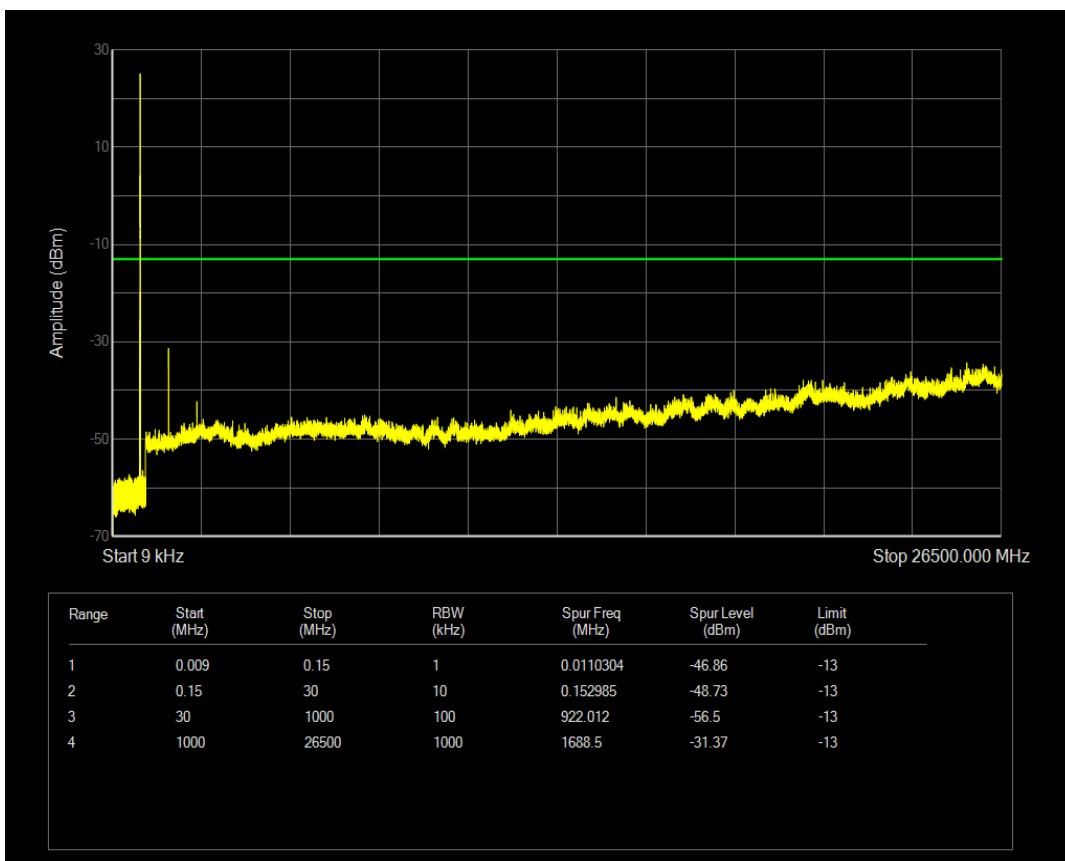

Band26b QAM16 BW=5MHz Channel=26915 RB Size=1 Position=#0

Band26b QPSK BW=5MHz Channel=27015 RB Size=1 Position=#0

Band26b QAM16 BW=5MHz Channel=27015 RB Size=1 Position=#0

Band26b QPSK BW=5MHz Channel=27015 RB Size=25 Position=#0

Band26b QAM16 BW=5MHz Channel=27015 RB Size=25 Position=#0

Band26b QPSK BW=10MHz Channel=26840 RB Size=50 Position=#0

Band26b QPSK BW=10MHz Channel=26840 RB Size=1 Position=#0

Band26b QAM16 BW=10MHz Channel=26840 RB Size=1 Position=#0