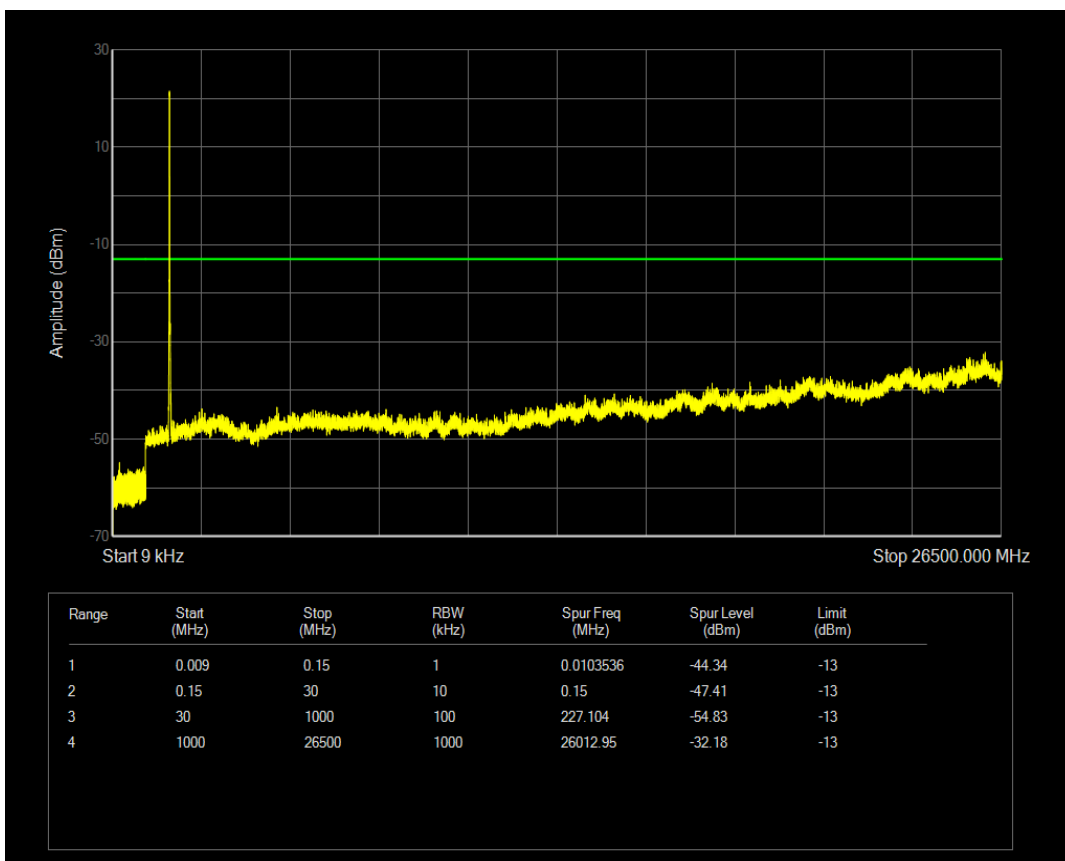

Band4 QAM16 BW=5MHz Channel=20175 RB Size=25 Position=#0

Band4 QPSK BW=5MHz Channel=20375 RB Size=1 Position=#0

Band4 QPSK BW=5MHz Channel=20375 RB Size=25 Position=#0

Band4 QAM16 BW=5MHz Channel=20375 RB Size=1 Position=#0

Band4 QPSK BW=10MHz Channel=20000 RB Size=1 Position=#0

Band4 QAM16 BW=5MHz Channel=20375 RB Size=25 Position=#0

Band4 QPSK BW=10MHz Channel=20000 RB Size=50 Position=#0

Band4 QAM16 BW=10MHz Channel=20000 RB Size=1 Position=#0