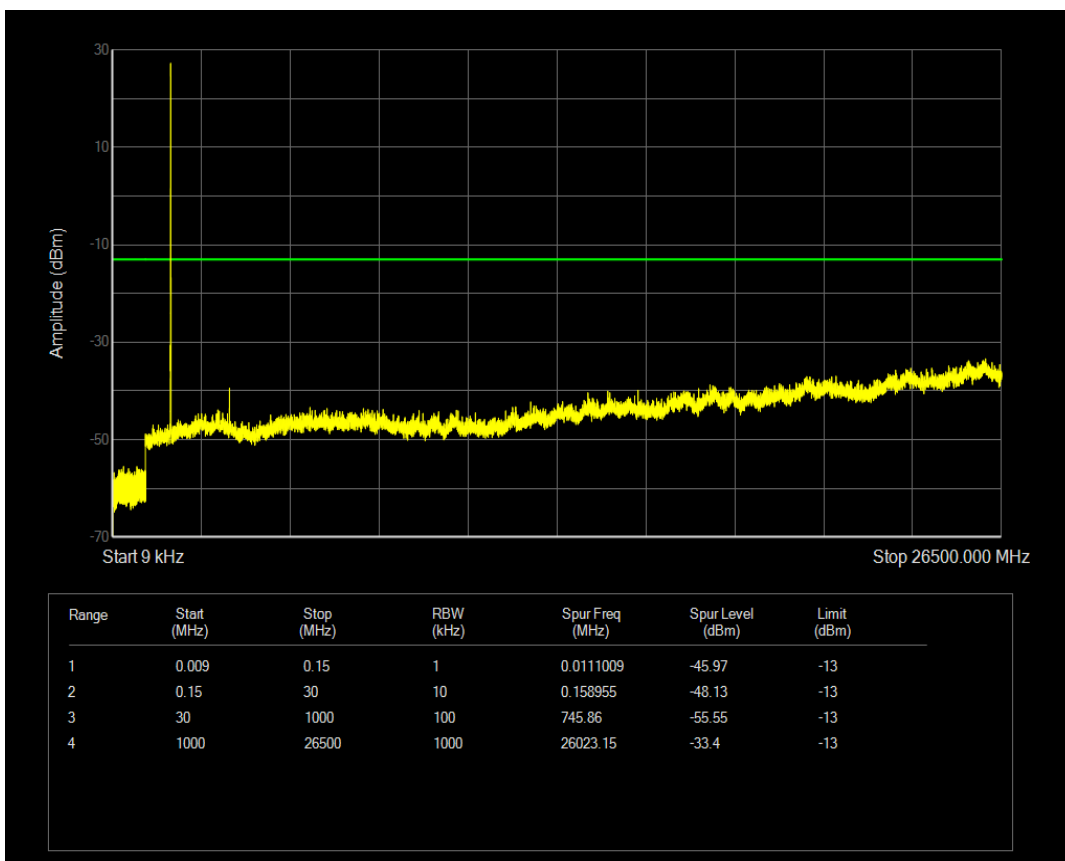

Band4 QPSK BW=5MHz Channel=20375 RB Size=1 Position=#0