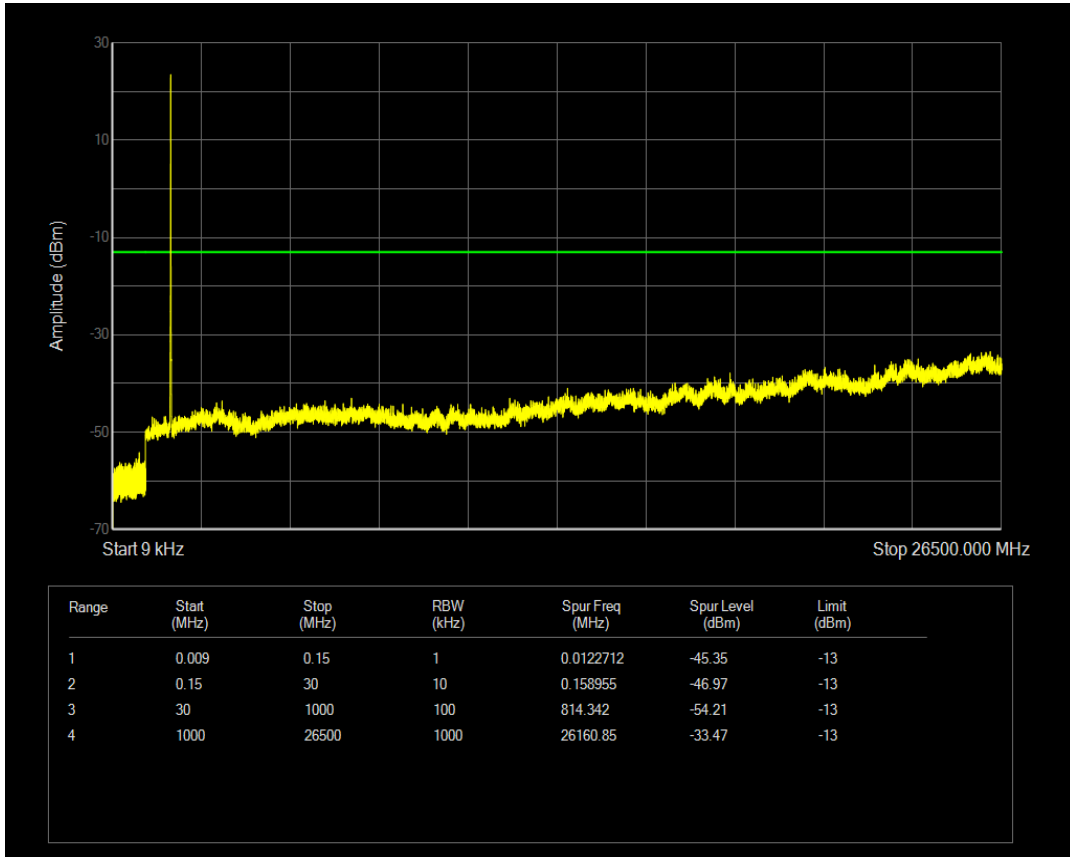

Band4 QPSK BW=5MHz Channel=20375 RB Size=25 Position=#0