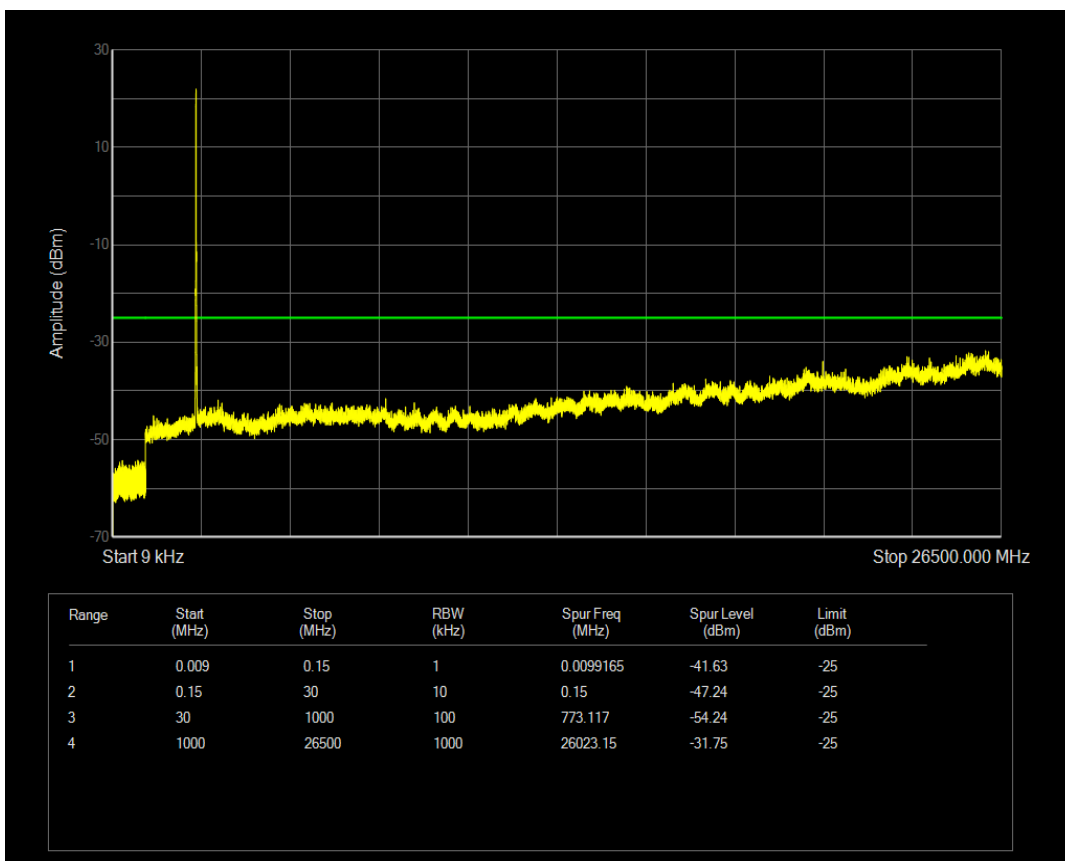

Band7 QPSK BW=10MHz Channel=20800 RB Size=50 Position=#0