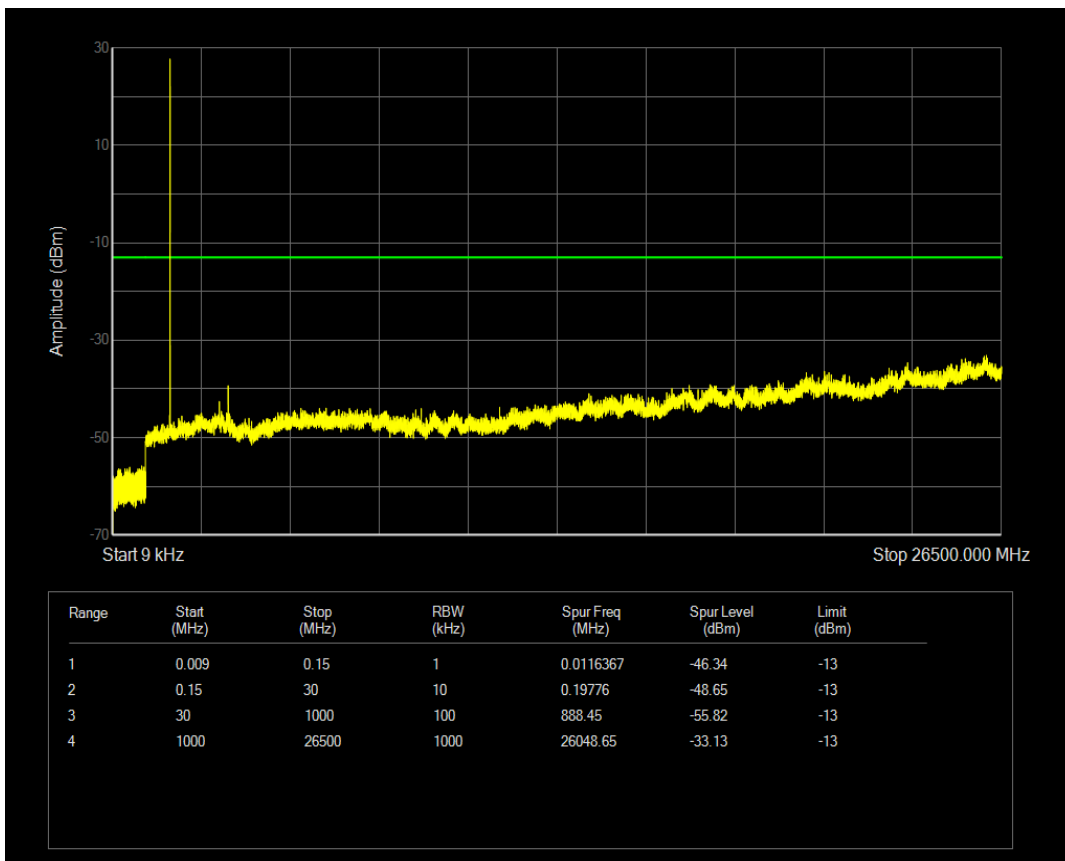

Band4 QAM16 BW=1.4MHz Channel=19957 RB Size=6 Position=#0

Band4 QPSK BW=1.4MHz Channel=20175 RB Size=1 Position=#0

Band4 QPSK BW=1.4MHz Channel=20175 RB Size=6 Position=#0

Band4 QAM16 BW=1.4MHz Channel=20175 RB Size=1 Position=#0