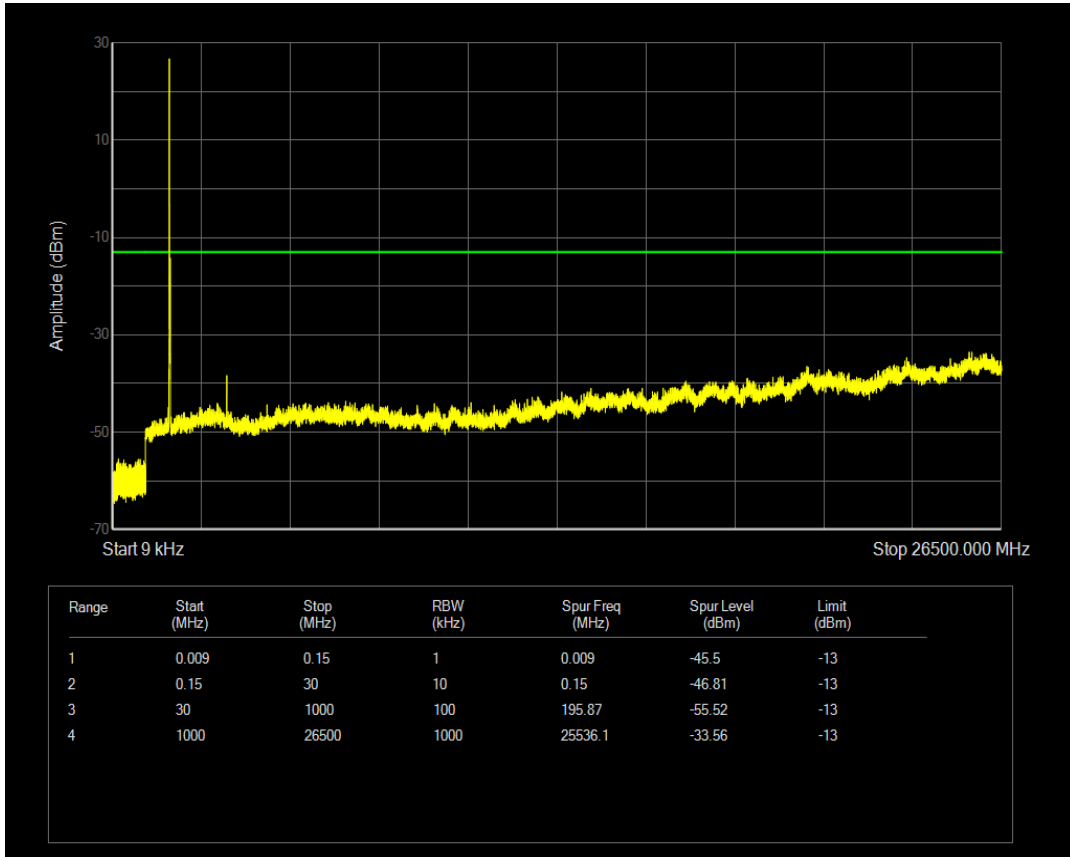

Band4 QAM16 BW=10MHz Channel=20175 RB Size=50 Position=#0

Band4 QPSK BW=10MHz Channel=20350 RB Size=1 Position=#0

Band4 QPSK BW=10MHz Channel=20350 RB Size=50 Position=#0

Band4 QAM16 BW=10MHz Channel=20350 RB Size=1 Position=#0

Band4 QPSK BW=15MHz Channel=20025 RB Size=1 Position=#0

Band4 QAM16 BW=10MHz Channel=20350 RB Size=50 Position=#0

Band4 QAM16 BW=15MHz Channel=20025 RB Size=1 Position=#0

Band4 QPSK BW=15MHz Channel=20025 RB Size=75 Position=#0