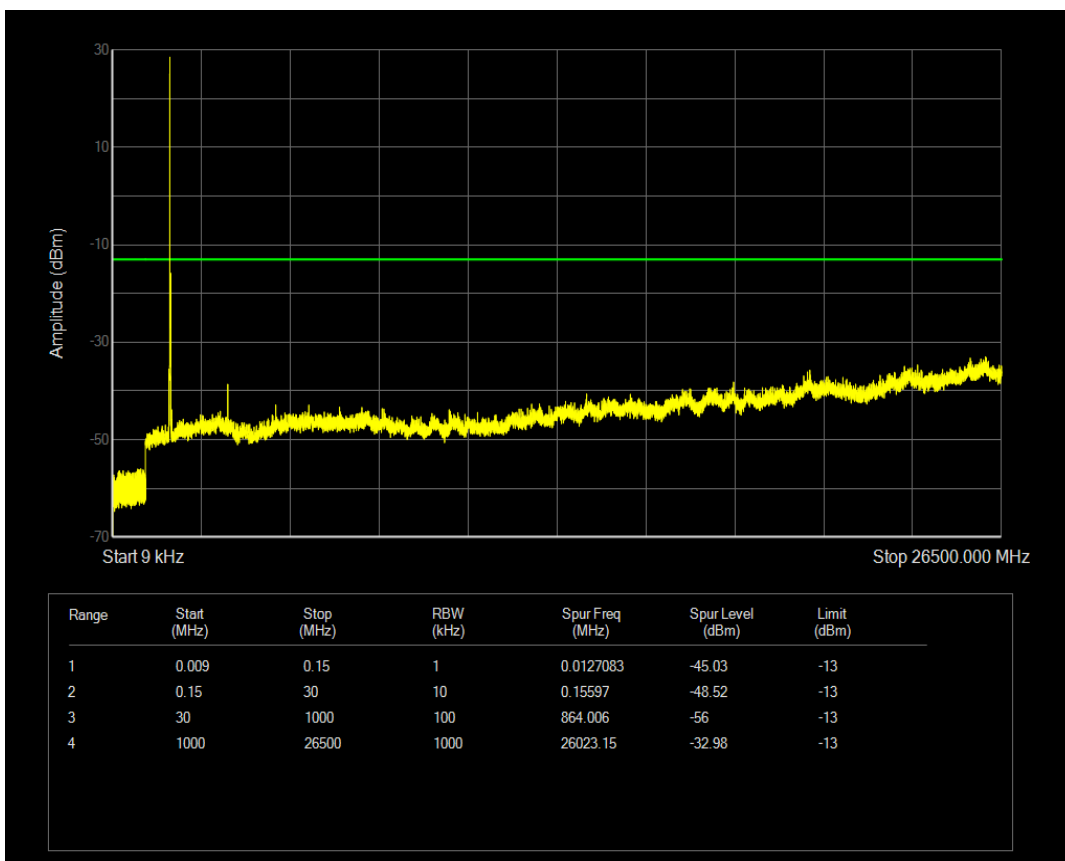

Band4 QPSK BW=15MHz Channel=20175 RB Size=1 Position=#0