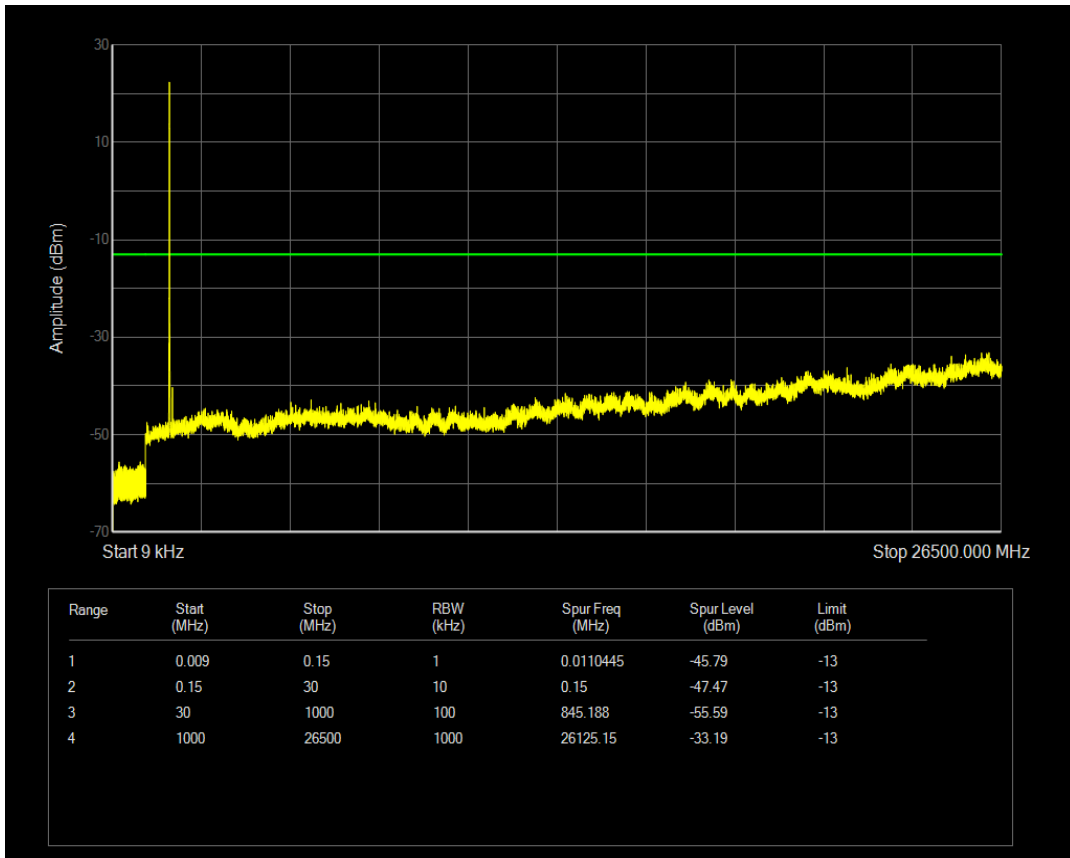

Band4 QAM16 BW=5MHz Channel=19975 RB Size=25 Position=#0