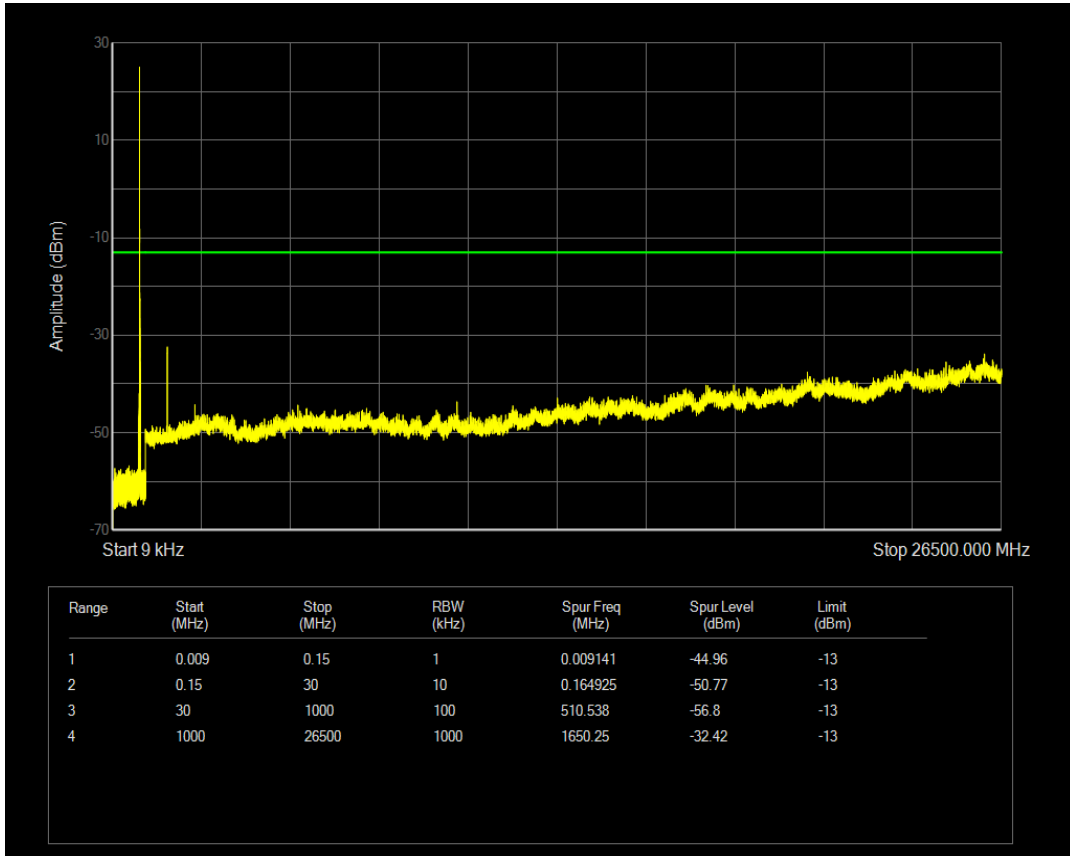

Band26b QAM16 BW=5MHz Channel=27015 RB Size=25 Position=#0

Band26b QPSK BW=10MHz Channel=26840 RB Size=50 Position=#0

Band26b QPSK BW=10MHz Channel=26840 RB Size=1 Position=#0

Band26b QAM16 BW=10MHz Channel=26840 RB Size=1 Position=#0

Band26b QAM16 BW=10MHz Channel=26840 RB Size=50 Position=#0

Band26b QPSK BW=10MHz Channel=26915 RB Size=1 Position=#0

Band26b QAM16 BW=10MHz Channel=26915 RB Size=1 Position=#0

Band26b QPSK BW=10MHz Channel=26915 RB Size=50 Position=#0