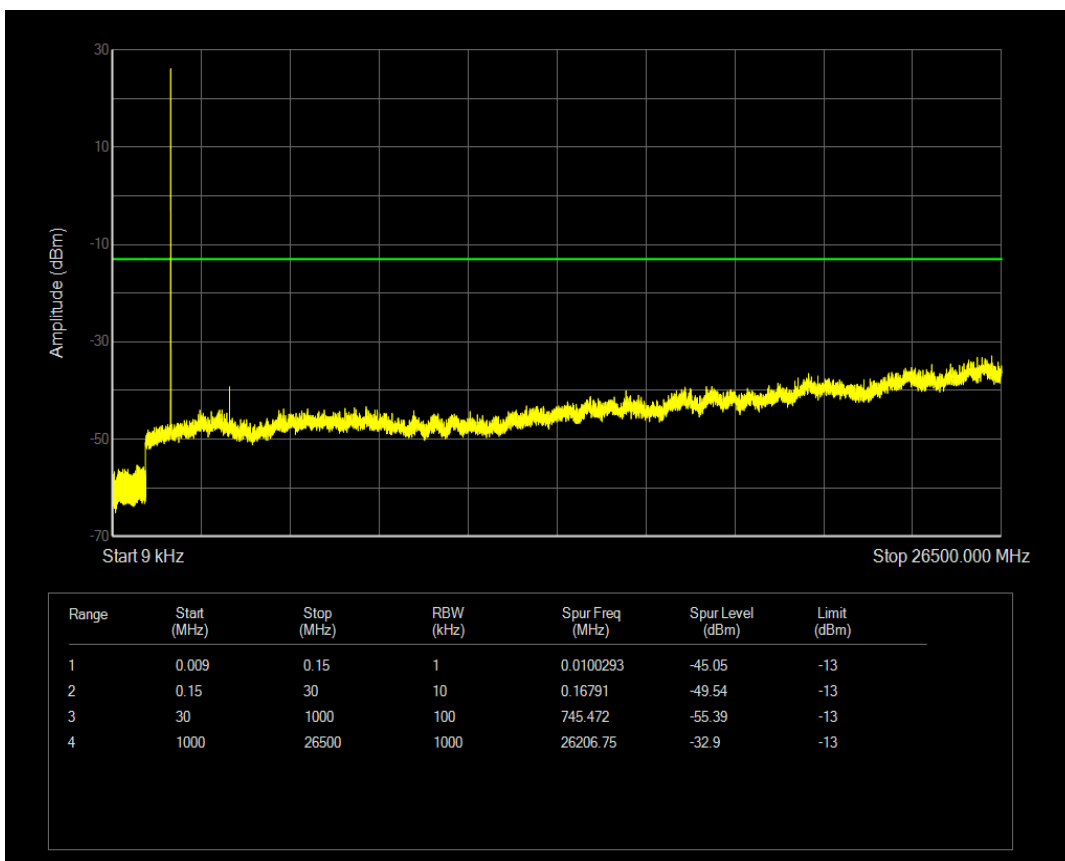

Band4 QPSK BW=3MHz Channel=20385 RB Size=1 Position=#0