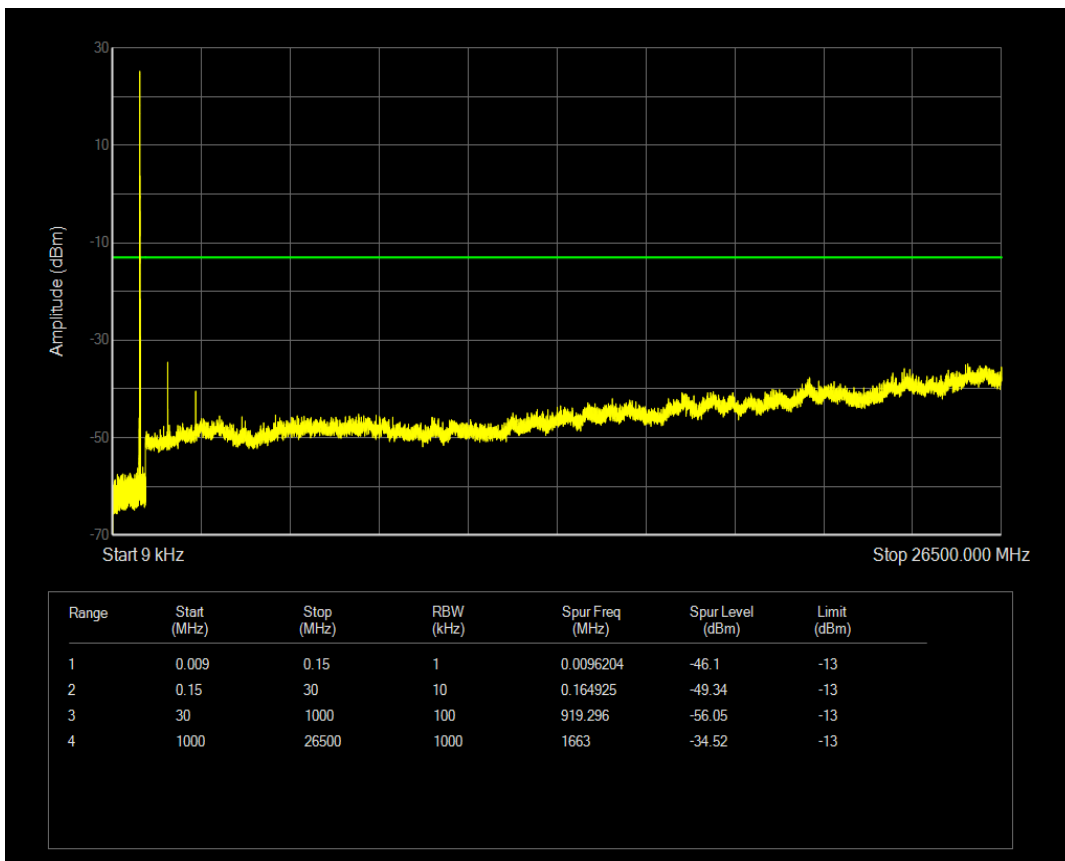

Band26b QAM16 BW=5MHz Channel=27015 RB Size=25 Position=#0

Band26b QPSK BW=10MHz Channel=26840 RB Size=50 Position=#0

Band26b QPSK BW=10MHz Channel=26840 RB Size=1 Position=#0

Band26b QAM16 BW=10MHz Channel=26840 RB Size=1 Position=#0

Band26b QAM16 BW=10MHz Channel=26840 RB Size=50 Position=#0

Band26b QPSK BW=10MHz Channel=26915 RB Size=1 Position=#0

Band26b QAM16 BW=10MHz Channel=26915 RB Size=1 Position=#0

Band26b QPSK BW=10MHz Channel=26915 RB Size=50 Position=#0