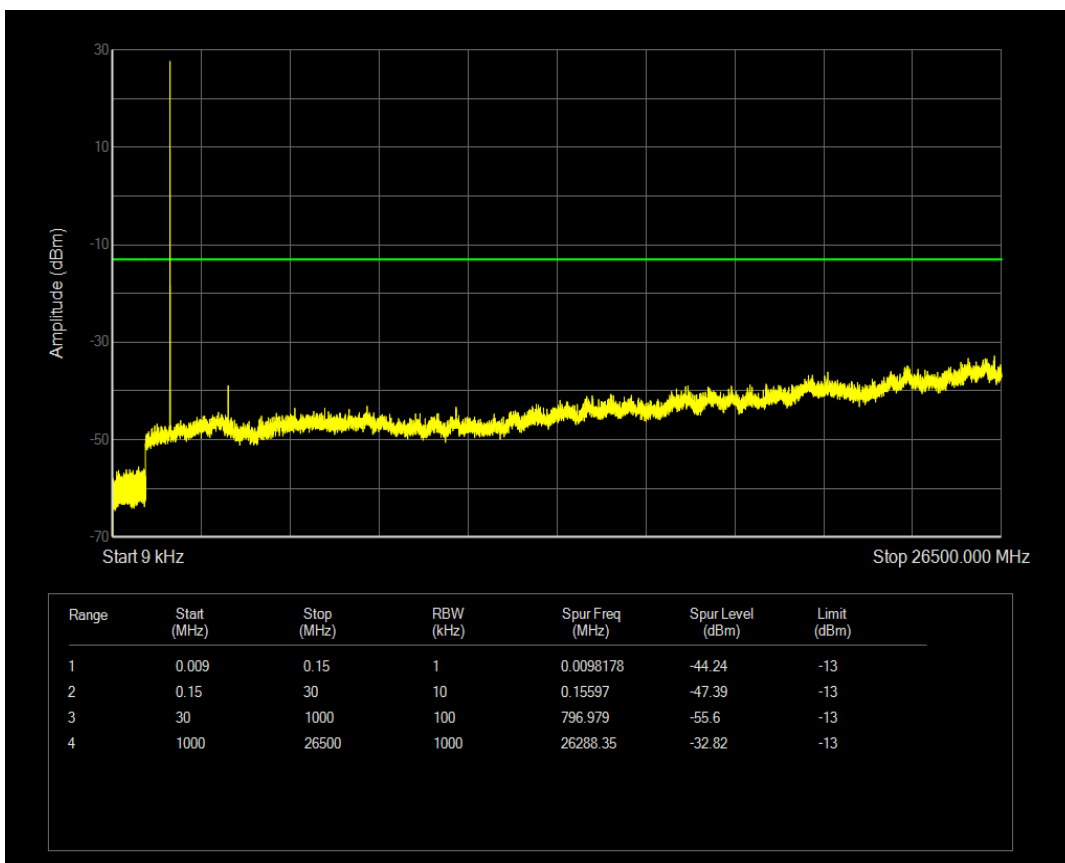

Band4 QPSK BW=3MHz Channel=20175 RB Size=1 Position=#0