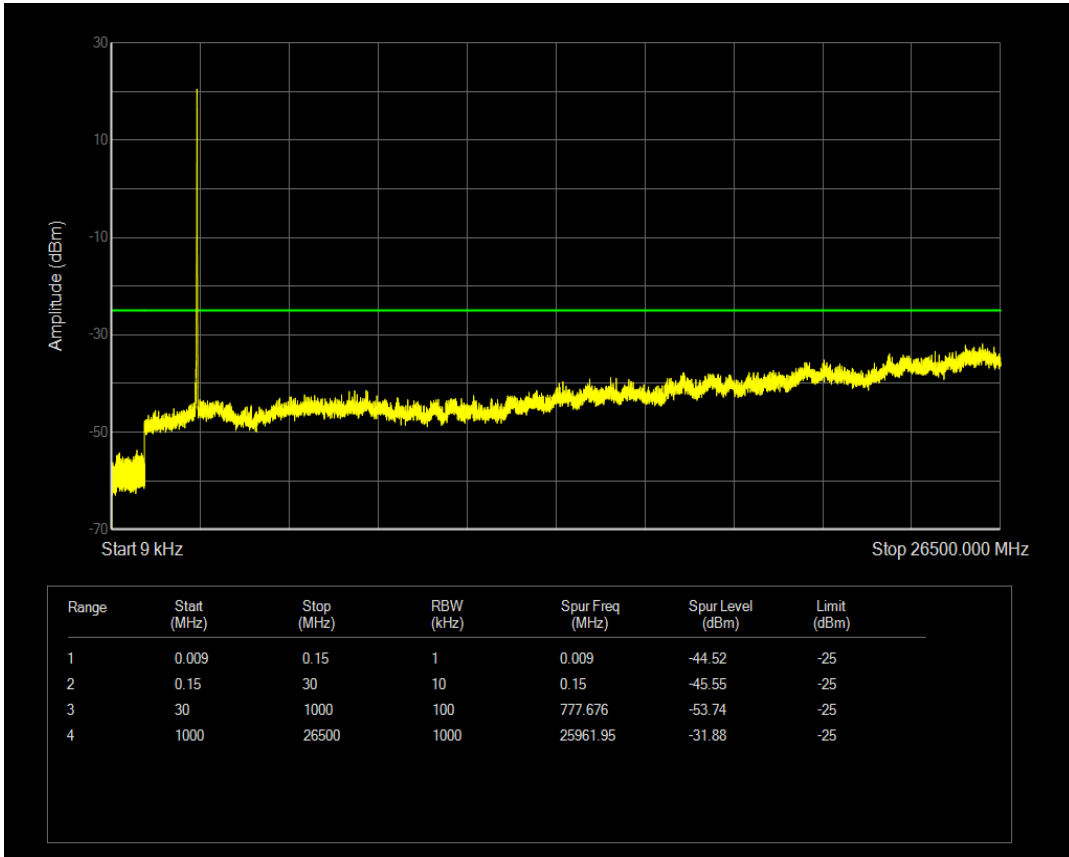

Band7 QAM16 BW=10MHz Channel=21400 RB Size=50 Position=#0