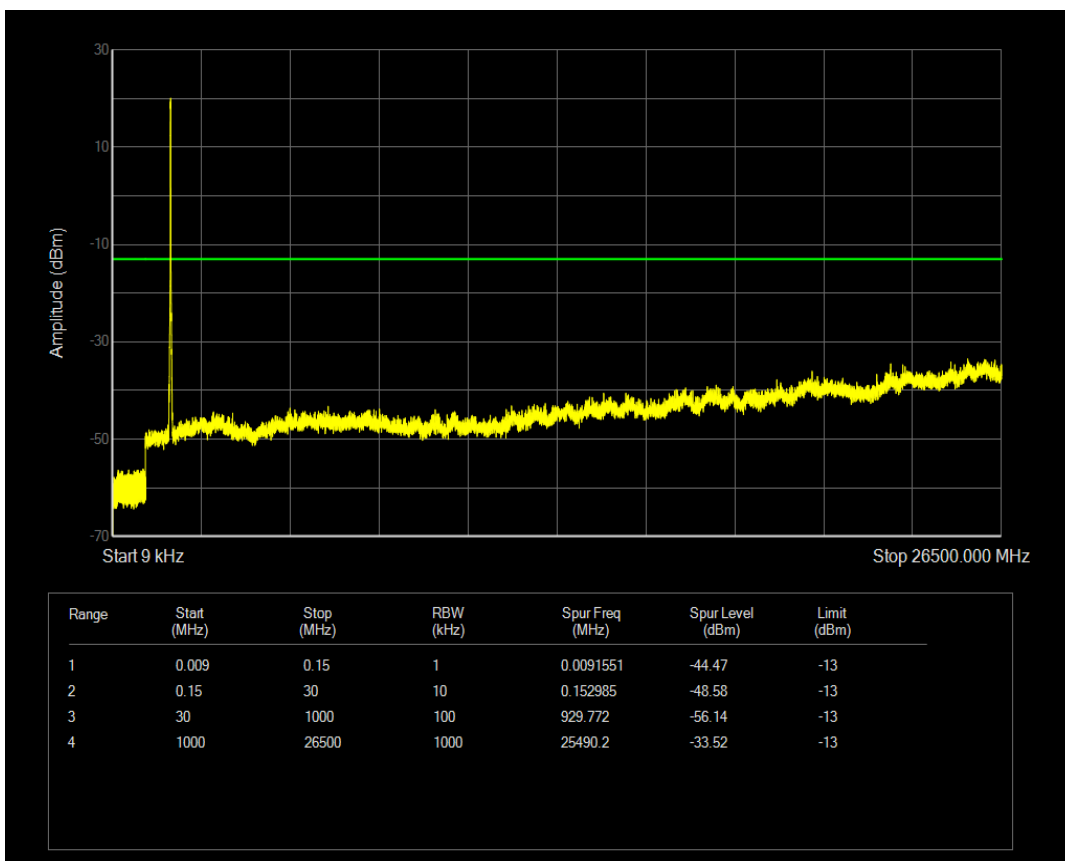

Band4 QAM16 BW=15MHz Channel=20325 RB Size=75 Position=#0