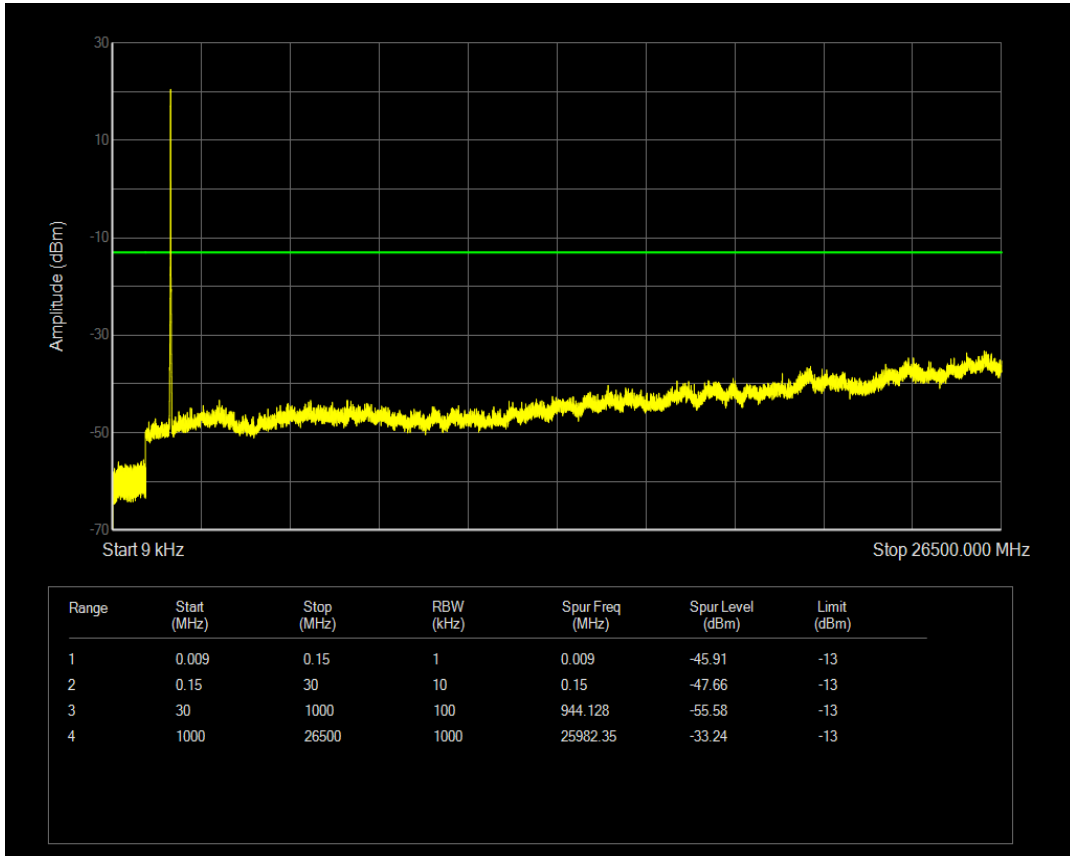

Band4 QAM16 BW=10MHz Channel=20175 RB Size=50 Position=#0

Band4 QPSK BW=10MHz Channel=20350 RB Size=1 Position=#0

Band4 QPSK BW=10MHz Channel=20350 RB Size=50 Position=#0

Band4 QAM16 BW=10MHz Channel=20350 RB Size=1 Position=#0

Band4 QPSK BW=15MHz Channel=20025 RB Size=1 Position=#0

Band4 QAM16 BW=10MHz Channel=20350 RB Size=50 Position=#0

Band4 QAM16 BW=15MHz Channel=20025 RB Size=1 Position=#0

Band4 QPSK BW=15MHz Channel=20025 RB Size=75 Position=#0