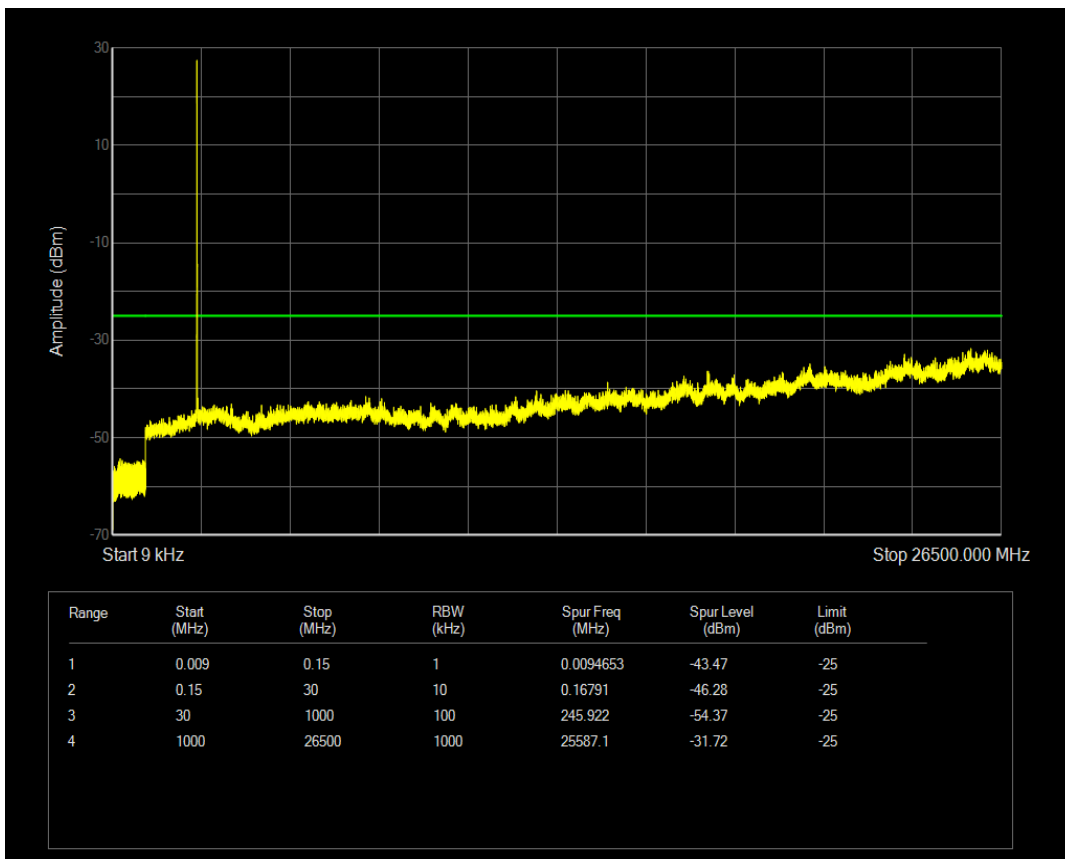

Band7 QAM16 BW=5MHz Channel=20775 RB Size=25 Position=#0

Band7 QPSK BW=5MHz Channel=21100 RB Size=1 Position=#0

Band7 QPSK BW=5MHz Channel=21100 RB Size=25 Position=#0

Band7 QAM16 BW=5MHz Channel=21100 RB Size=1 Position=#0