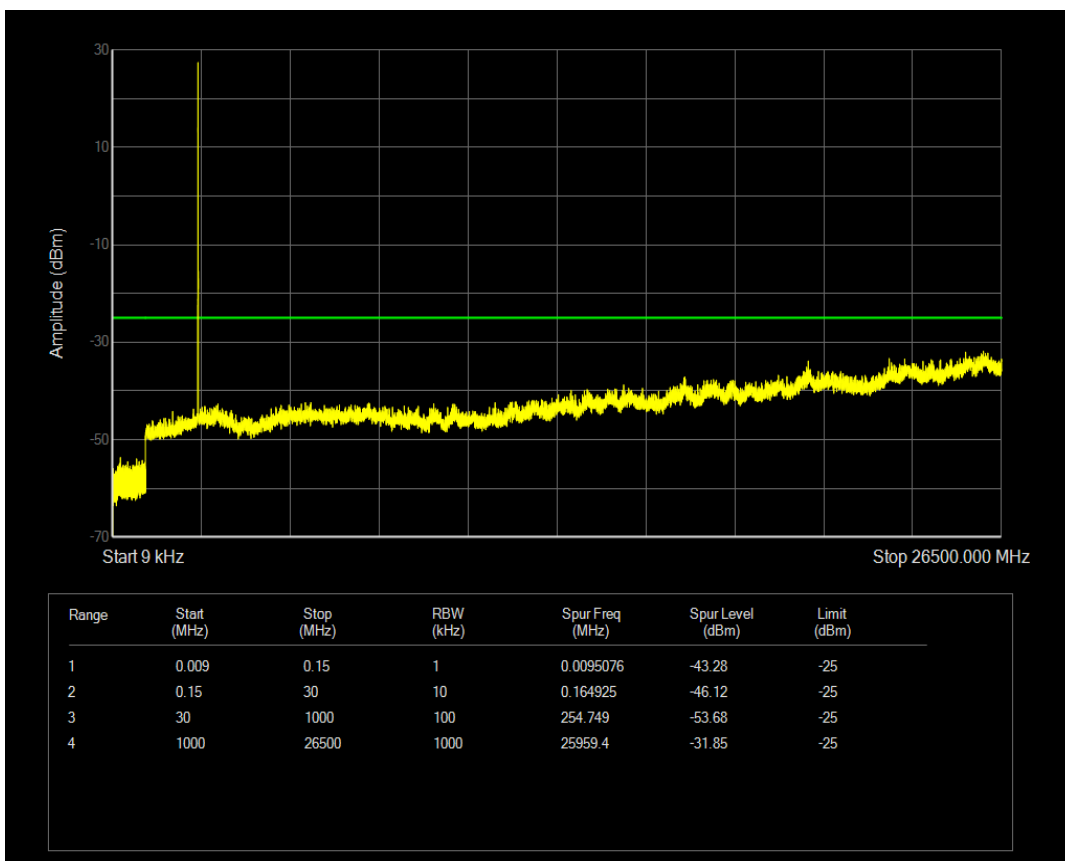

Band7 QPSK BW=5MHz Channel=21425 RB Size=1 Position=#0