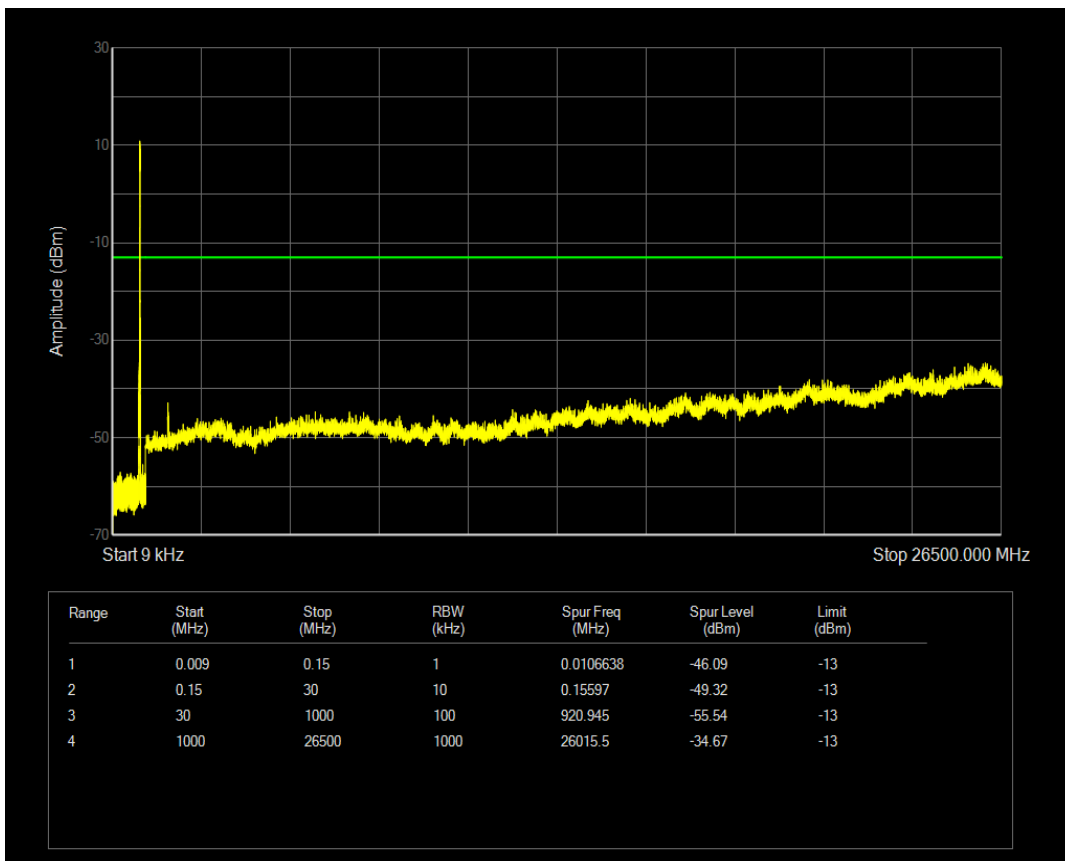

Band26b QAM16 BW=15MHz Channel=26915 RB Size=75 Position=#0