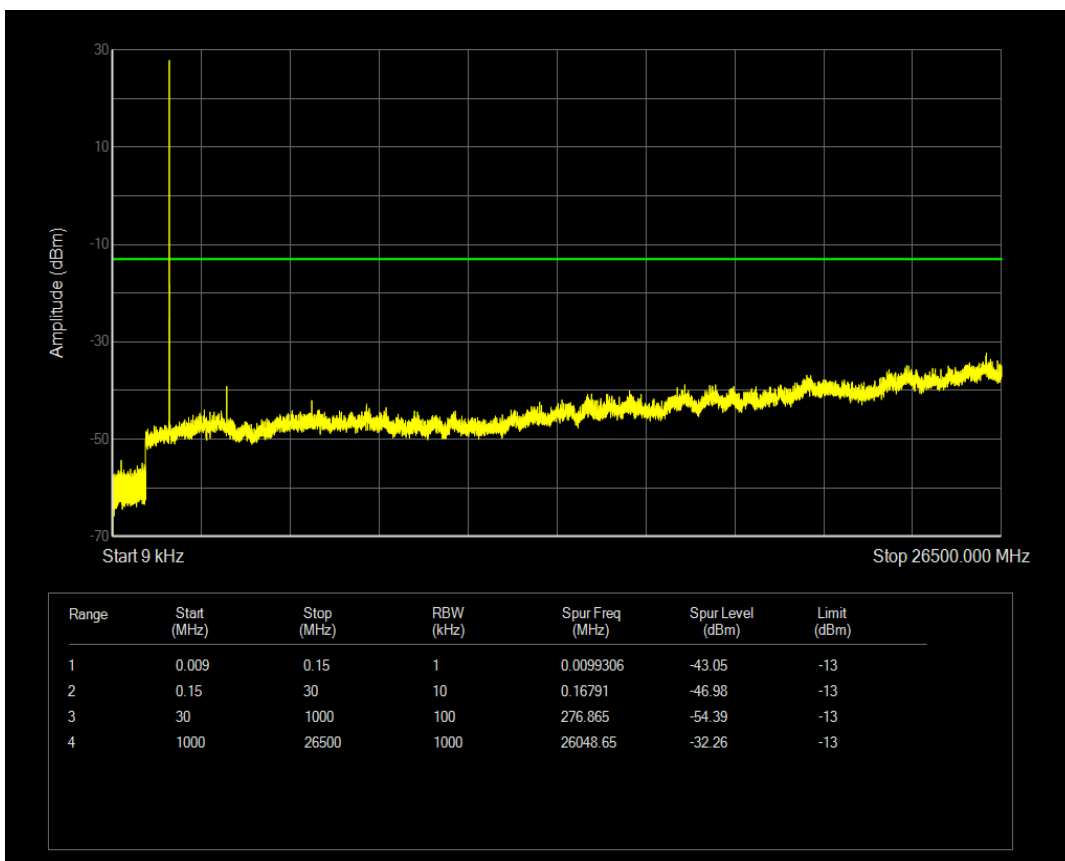

Band4 QPSK BW=3MHz Channel=19965 RB Size=1 Position=#0