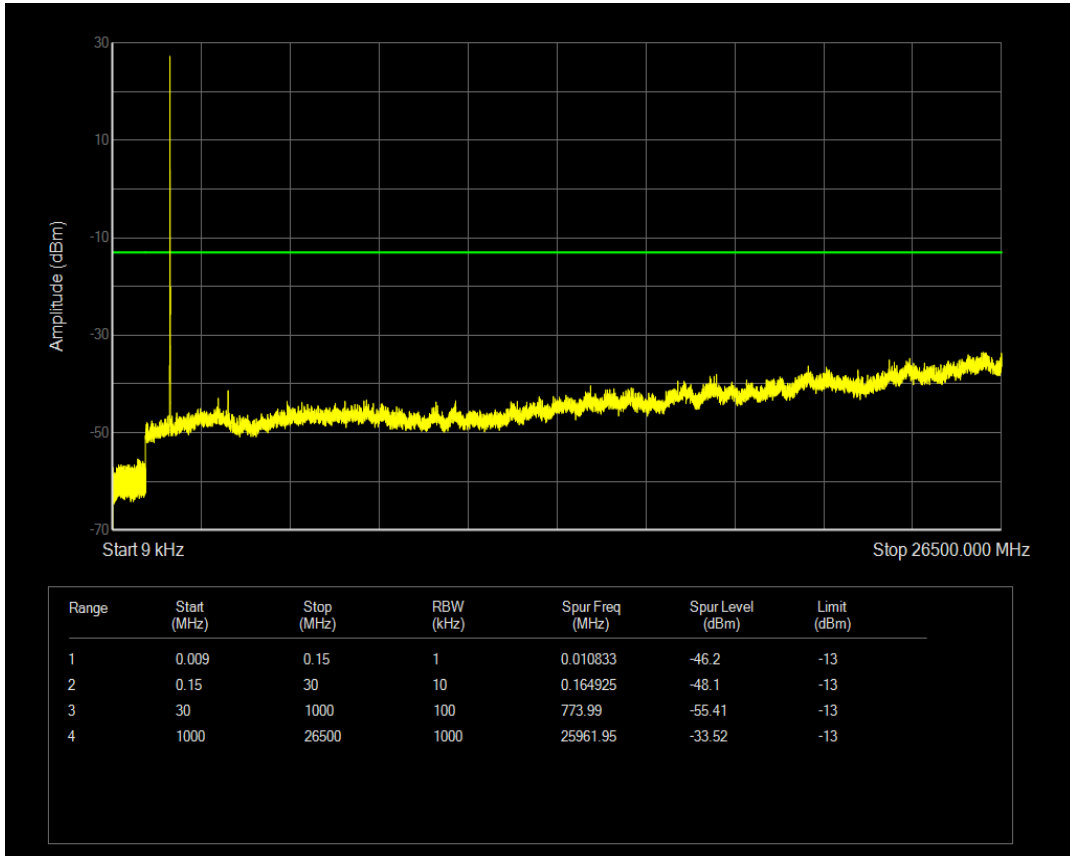

Band4 QPSK BW=5MHz Channel=20175 RB Size=1 Position=#0

Band4 QAM16 BW=5MHz Channel=19975 RB Size=25 Position=#0

Band4 QPSK BW=5MHz Channel=20175 RB Size=25 Position=#0

Band4 QAM16 BW=5MHz Channel=20175 RB Size=1 Position=#0