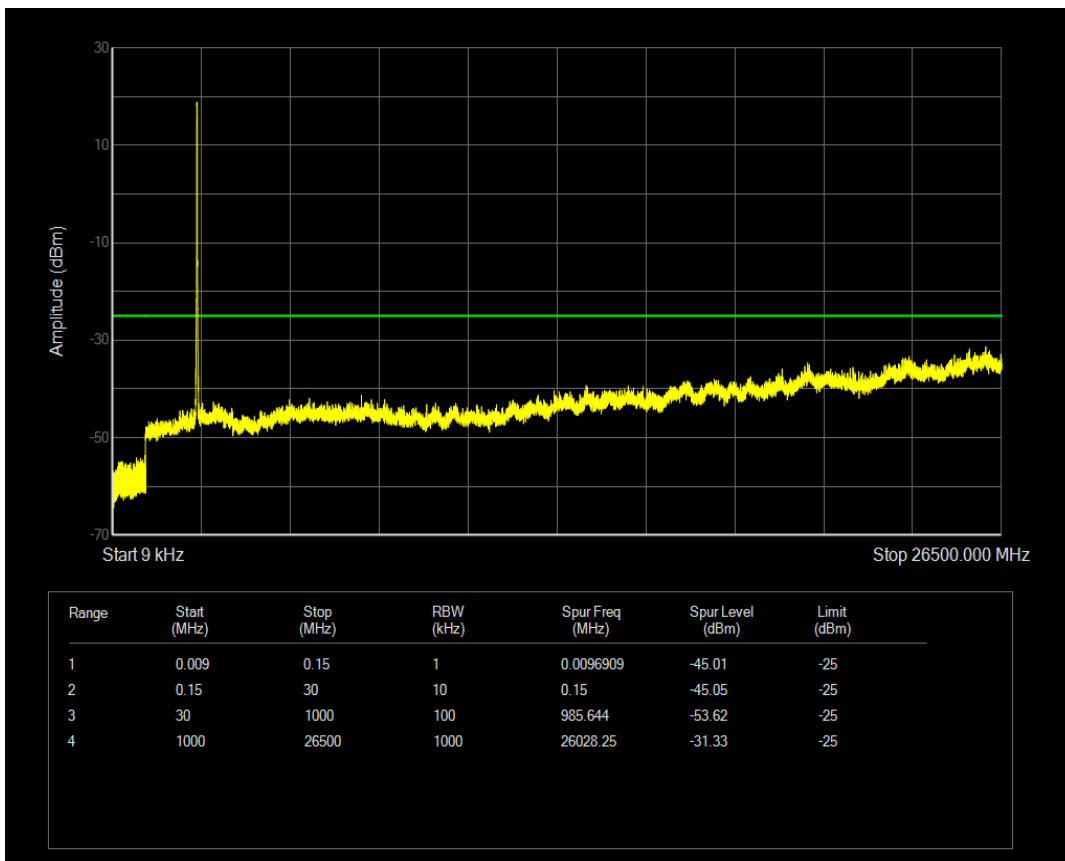

Band7 QAM16 BW=15MHz Channel=21100 RB Size=75 Position=#0