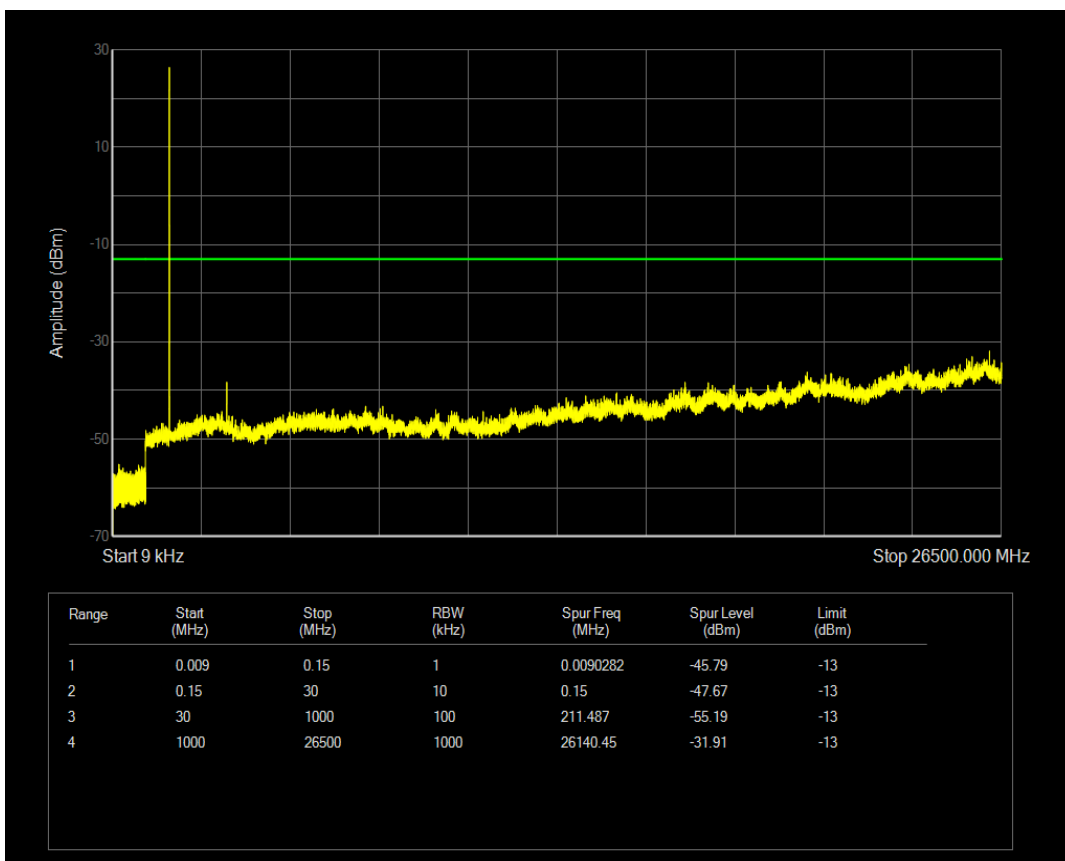

Band4 QAM16 BW=1.4MHz Channel=19957 RB Size=6 Position=#0