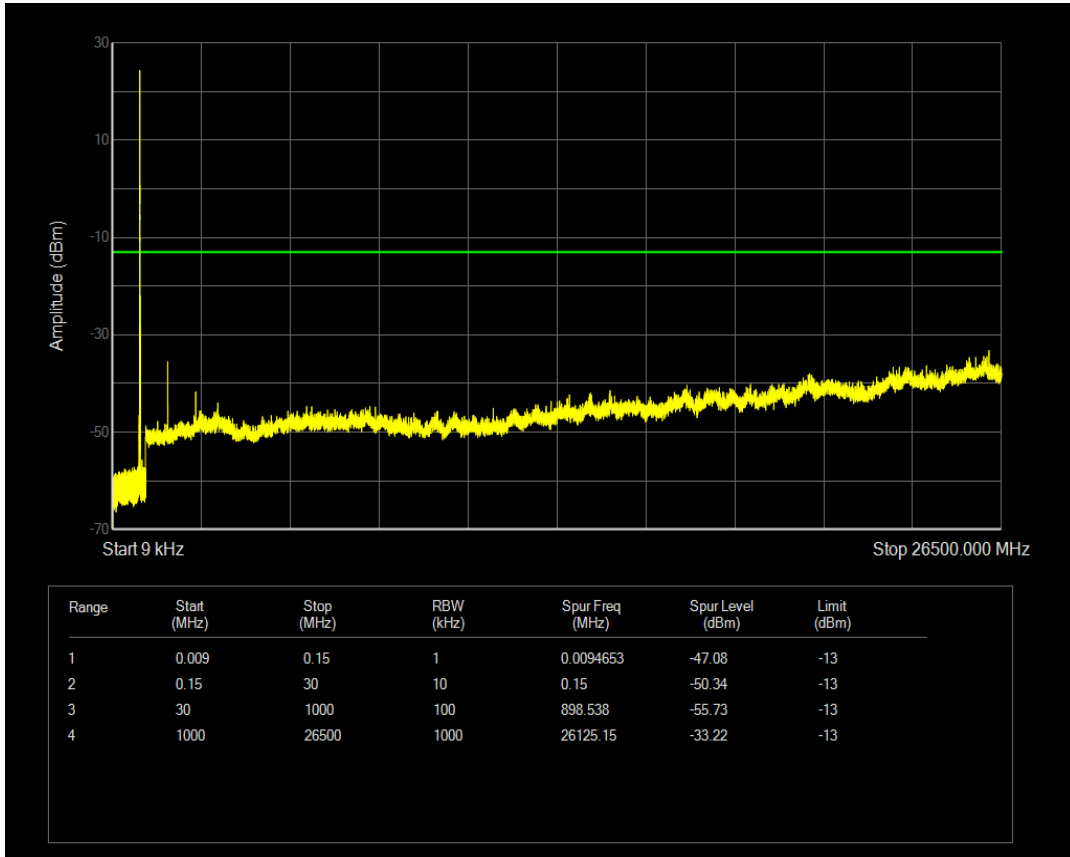

Band26b QAM16 BW=5MHz Channel=27015 RB Size=25 Position=#0

Band26b QPSK BW=10MHz Channel=26840 RB Size=50 Position=#0

Band26b QPSK BW=10MHz Channel=26840 RB Size=1 Position=#0

Band26b QAM16 BW=10MHz Channel=26840 RB Size=1 Position=#0

Band26b QAM16 BW=10MHz Channel=26840 RB Size=50 Position=#0

Band26b QPSK BW=10MHz Channel=26915 RB Size=1 Position=#0

Band26b QAM16 BW=10MHz Channel=26915 RB Size=1 Position=#0

Band26b QPSK BW=10MHz Channel=26915 RB Size=50 Position=#0