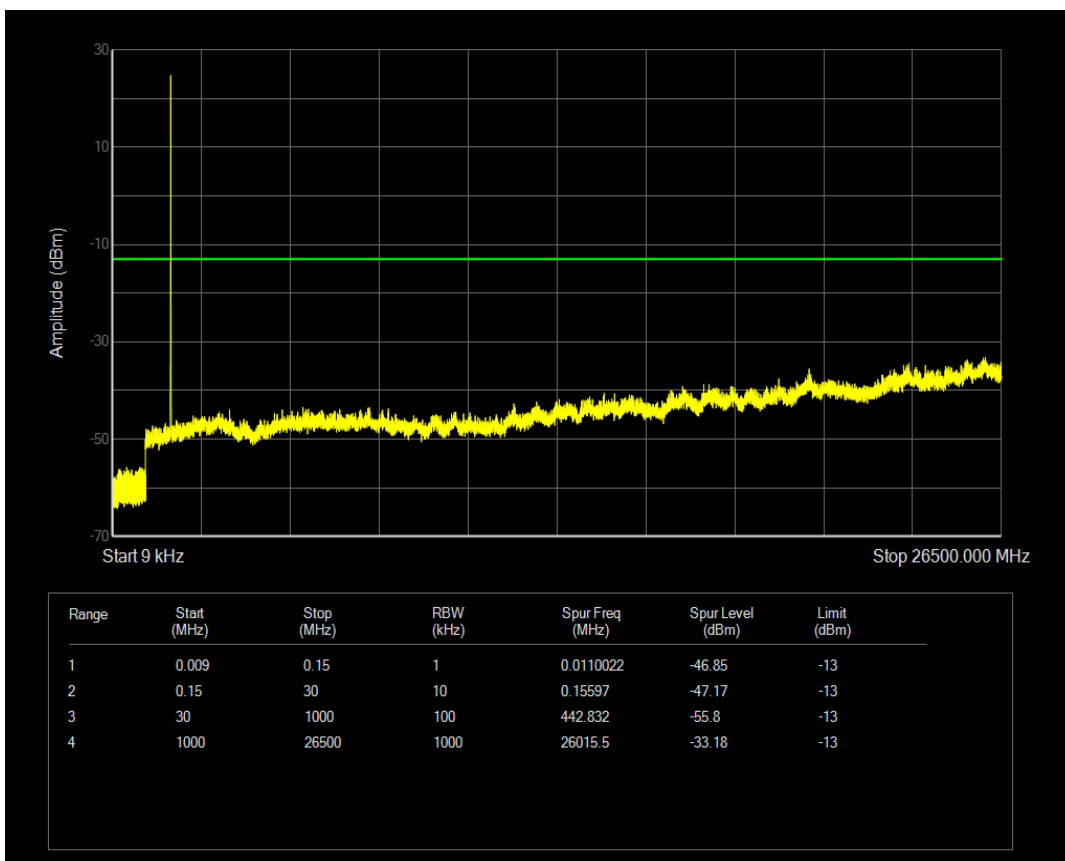

Band4 QAM16 BW=3MHz Channel=20385 RB Size=15 Position=#0