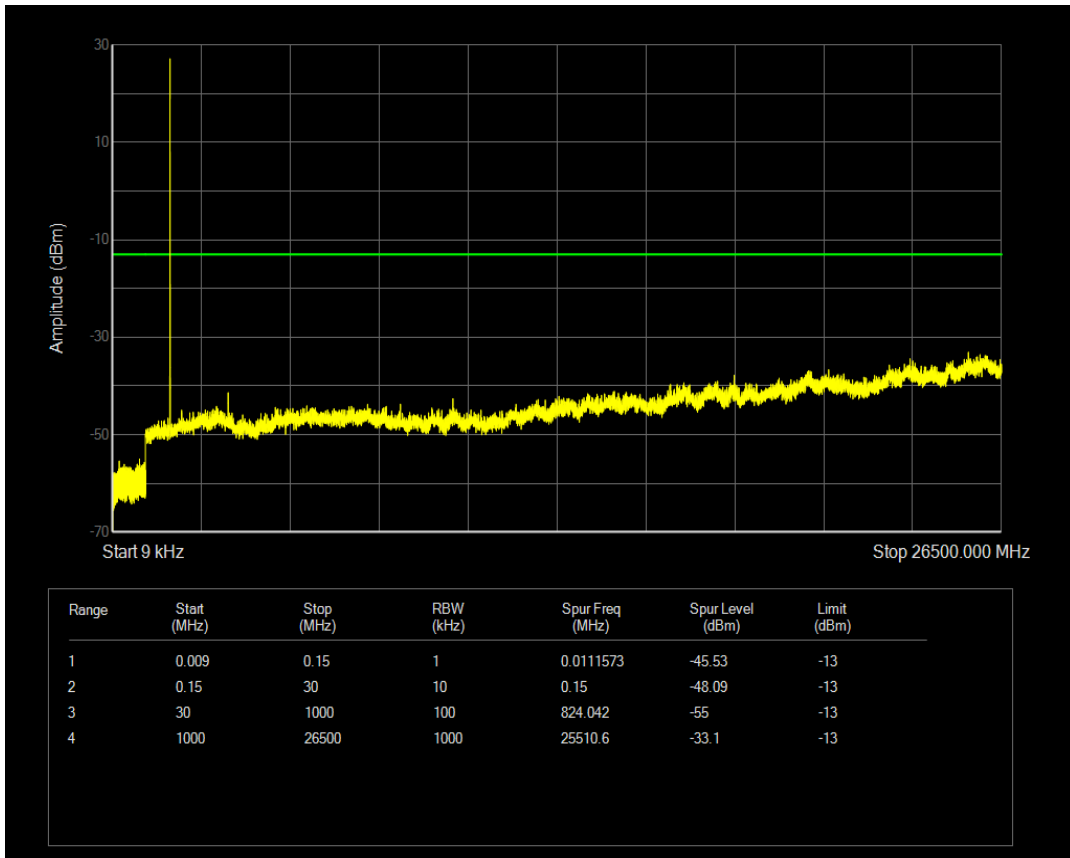

Band4 QAM16 BW=3MHz Channel=19965 RB Size=1 Position=#0

Band4 QPSK BW=3MHz Channel=20175 RB Size=1 Position=#0

Band4 QPSK BW=3MHz Channel=20175 RB Size=15 Position=#0

Band4 QAM16 BW=3MHz Channel=20175 RB Size=1 Position=#0