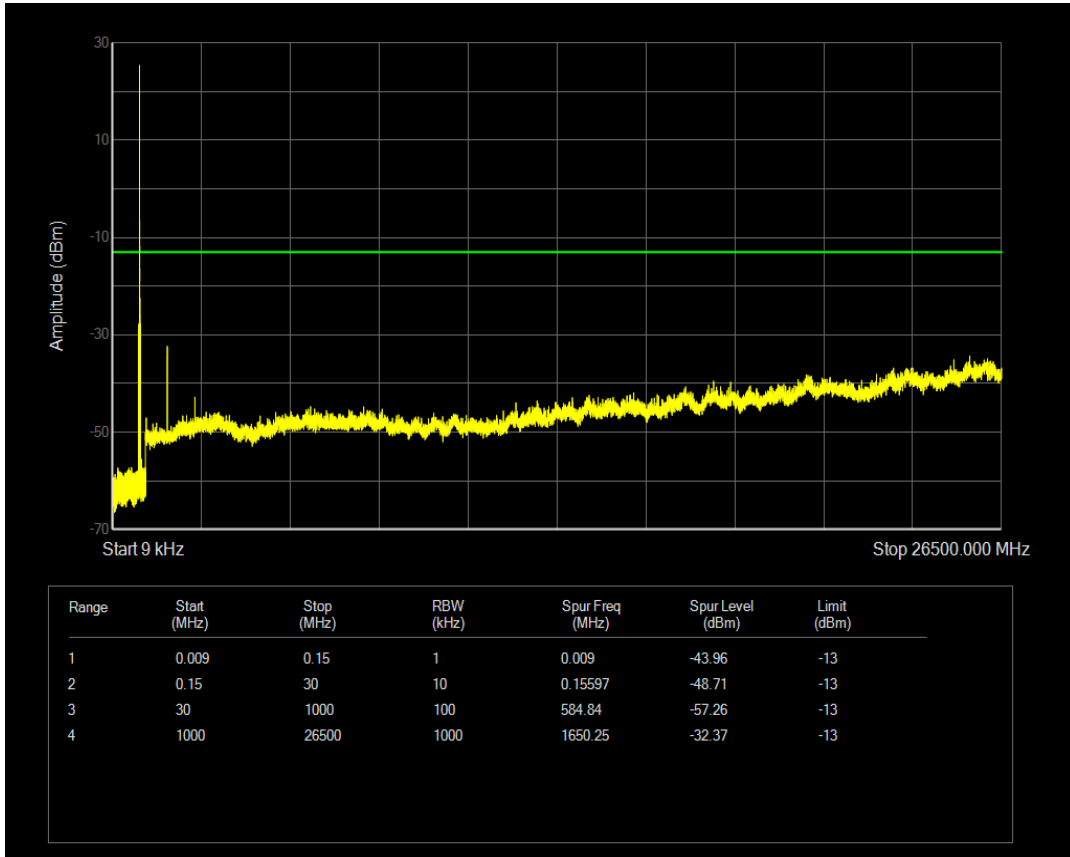

Band26b QAM16 BW=5MHz Channel=26915 RB Size=1 Position=#0

Band26b QPSK BW=5MHz Channel=27015 RB Size=1 Position=#0

Band26b QAM16 BW=5MHz Channel=27015 RB Size=1 Position=#0

Band26b QPSK BW=5MHz Channel=27015 RB Size=25 Position=#0

Band26b QAM16 BW=5MHz Channel=27015 RB Size=25 Position=#0

Band26b QPSK BW=10MHz Channel=26840 RB Size=50 Position=#0

Band26b QPSK BW=10MHz Channel=26840 RB Size=1 Position=#0

Band26b QAM16 BW=10MHz Channel=26840 RB Size=1 Position=#0