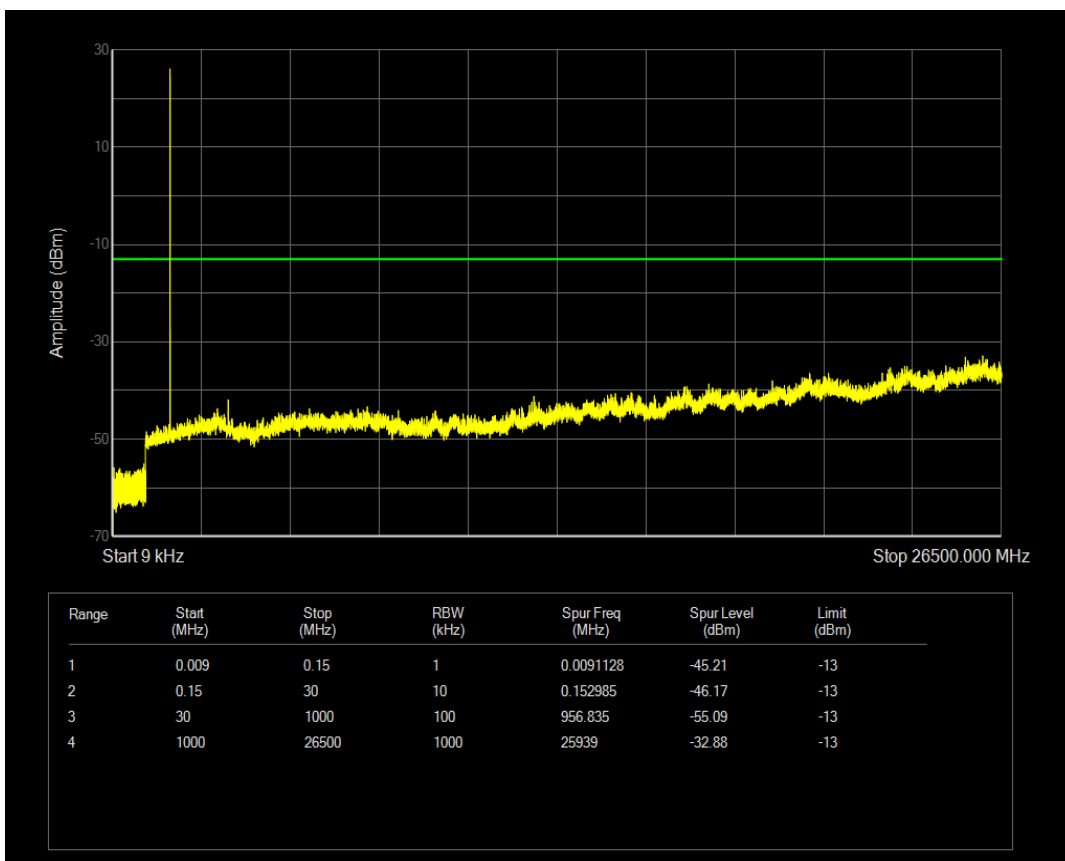

Band4 QAM16 BW=1.4MHz Channel=20175 RB Size=6 Position=#0