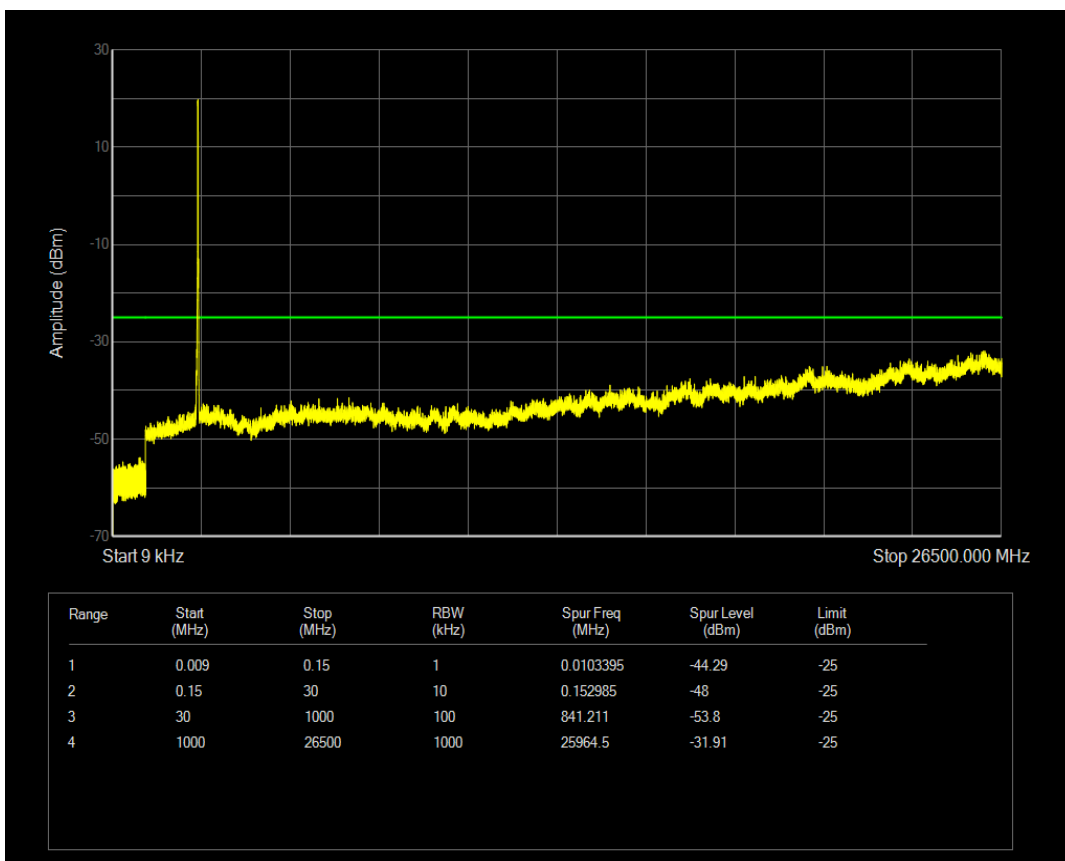

Band7 QAM16 BW=15MHz Channel=21375 RB Size=75 Position=#0