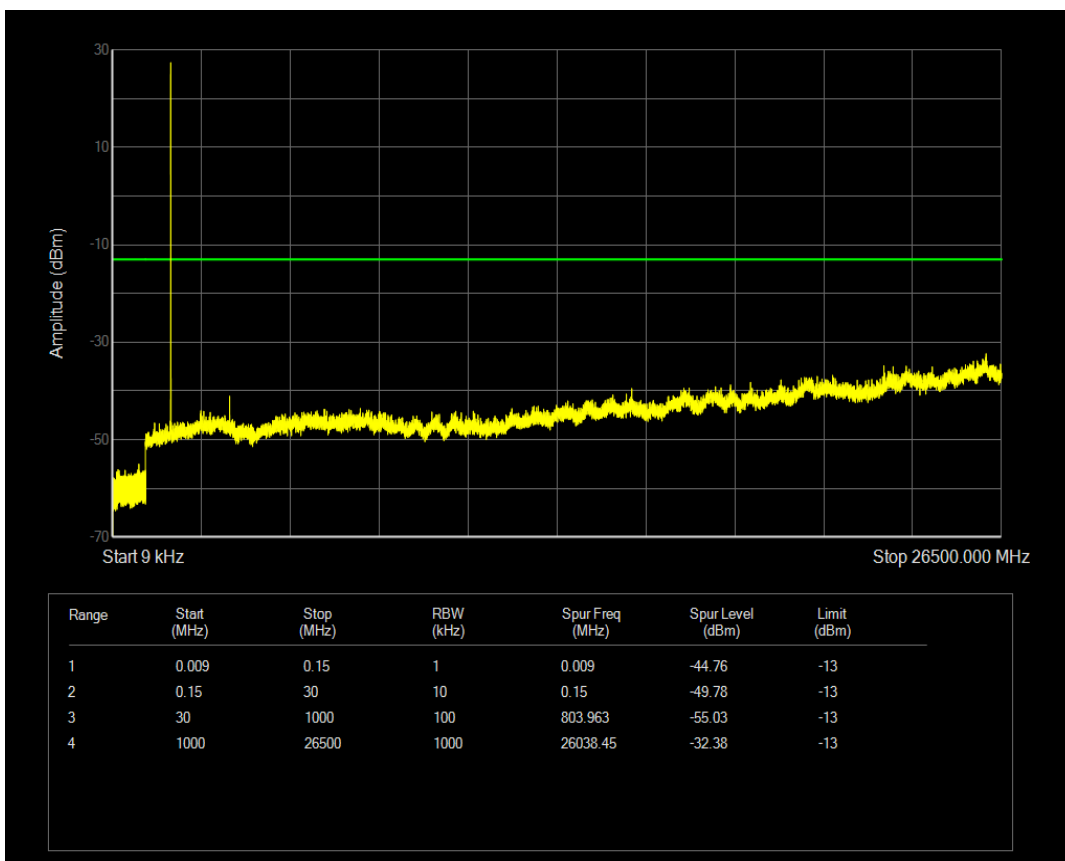

Band4 QAM16 BW=1.4MHz Channel=20175 RB Size=6 Position=#0

Band4 QPSK BW=1.4MHz Channel=20393 RB Size=6 Position=#0

Band4 QPSK BW=1.4MHz Channel=20393 RB Size=1 Position=#0

Band4 QAM16 BW=1.4MHz Channel=20393 RB Size=1 Position=#0