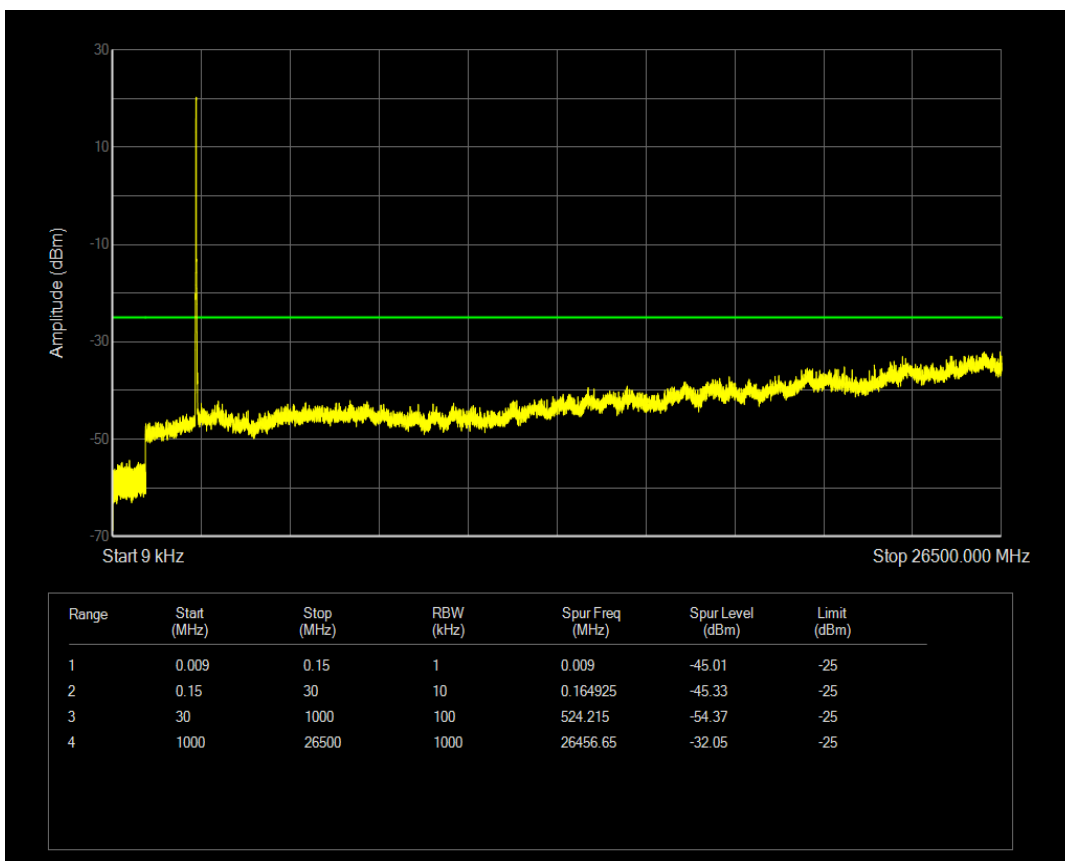

Band7 QPSK BW=15MHz Channel=20825 RB Size=75 Position=#0