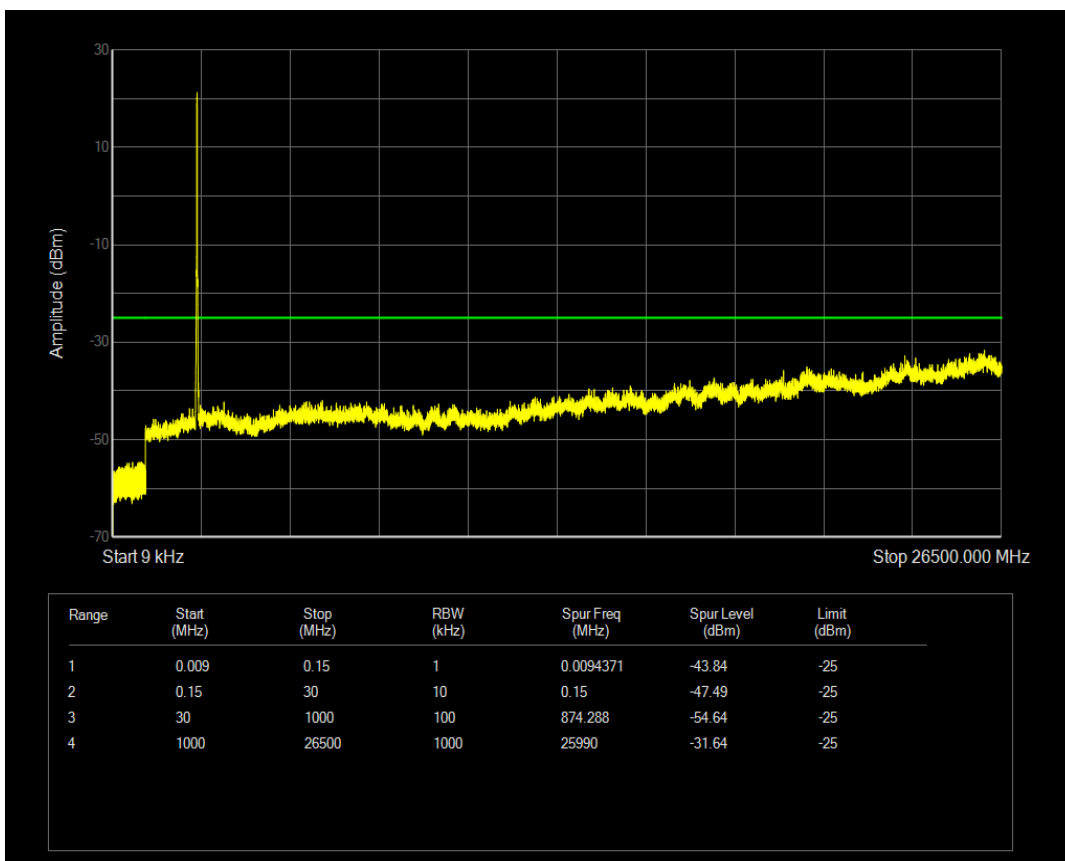

Band7 QAM16 BW=15MHz Channel=20825 RB Size=75 Position=#0

Band7 QPSK BW=15MHz Channel=21100 RB Size=1 Position=#0

Band7 QAM16 BW=15MHz Channel=21100 RB Size=1 Position=#0

Band7 QPSK BW=15MHz Channel=21100 RB Size=75 Position=#0