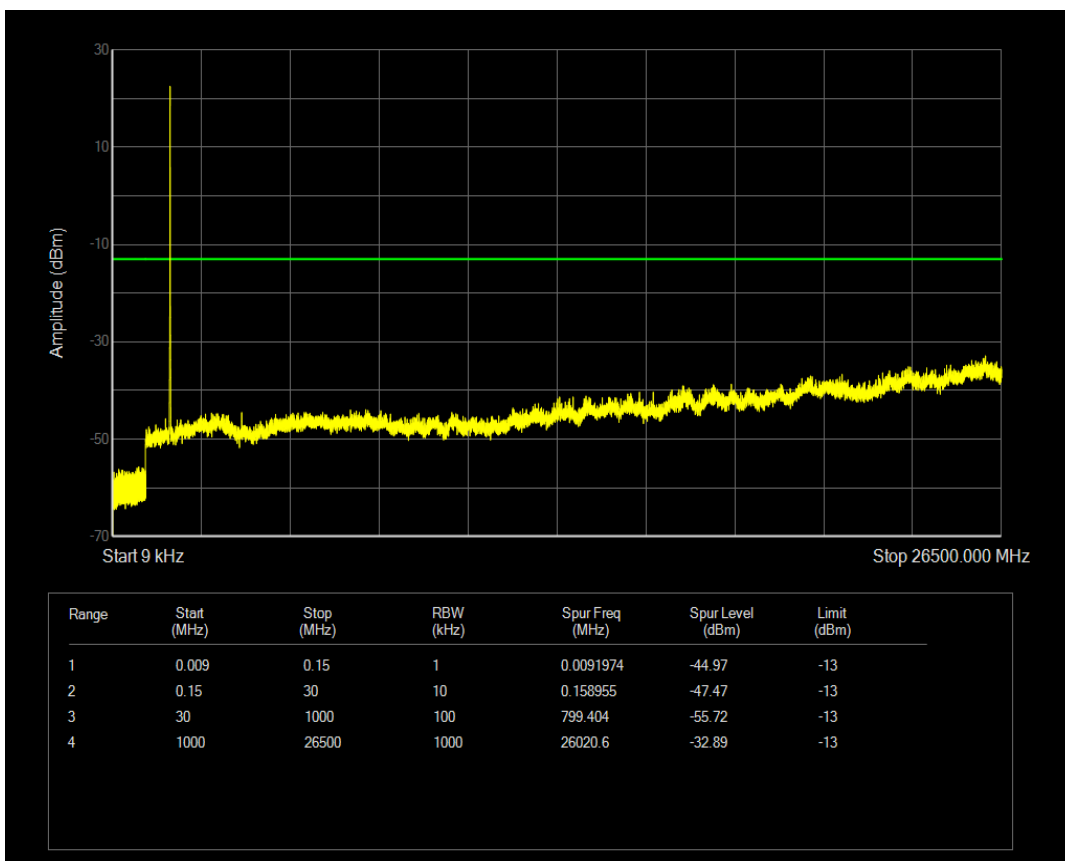

Band4 QAM16 BW=5MHz Channel=20175 RB Size=25 Position=#0