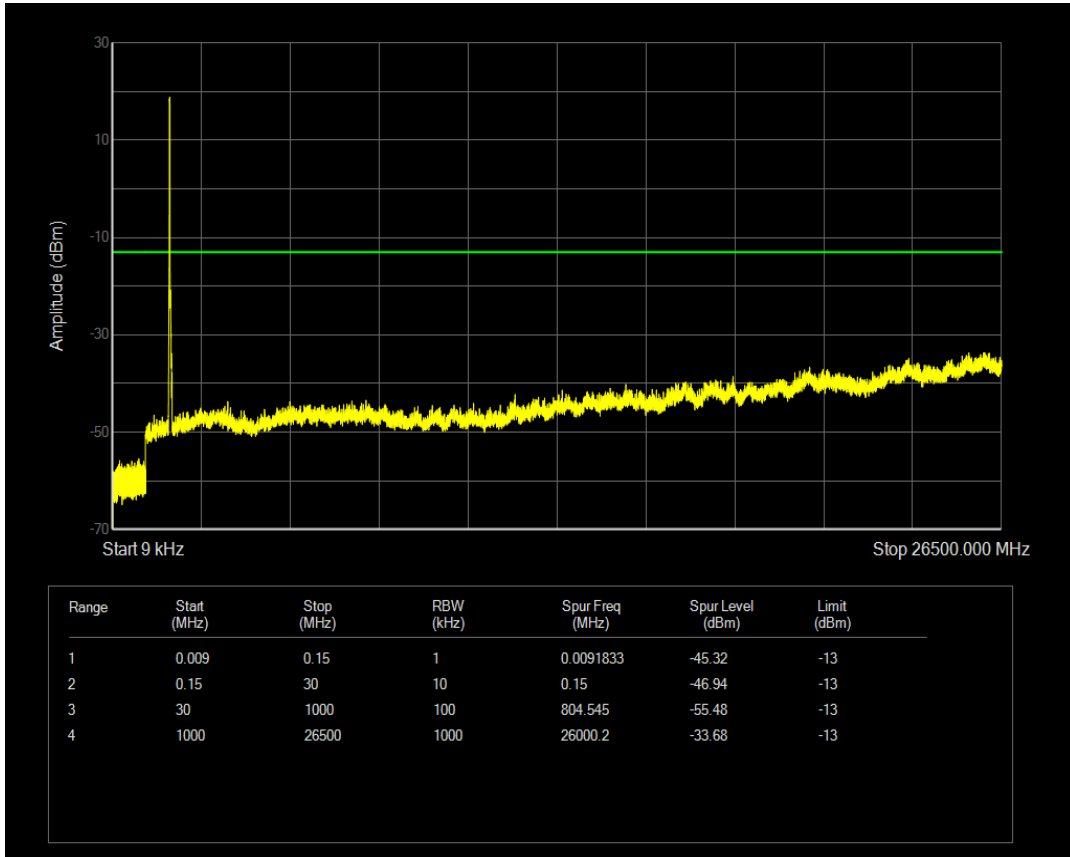

Band4 QAM16 BW=15MHz Channel=20175 RB Size=75 Position=#0

Band4 QPSK BW=15MHz Channel=20325 RB Size=1 Position=#0

Band4 QPSK BW=15MHz Channel=20325 RB Size=75 Position=#0

Band4 QAM16 BW=15MHz Channel=20325 RB Size=1 Position=#0

Band4 QAM16 BW=15MHz Channel=20325 RB Size=75 Position=#0

Band4 QPSK BW=20MHz Channel=20050 RB Size=1 Position=#0

Band4 QPSK BW=20MHz Channel=20050 RB Size=100 Position=#0

Band4 QAM16 BW=20MHz Channel=20050 RB Size=1 Position=#0