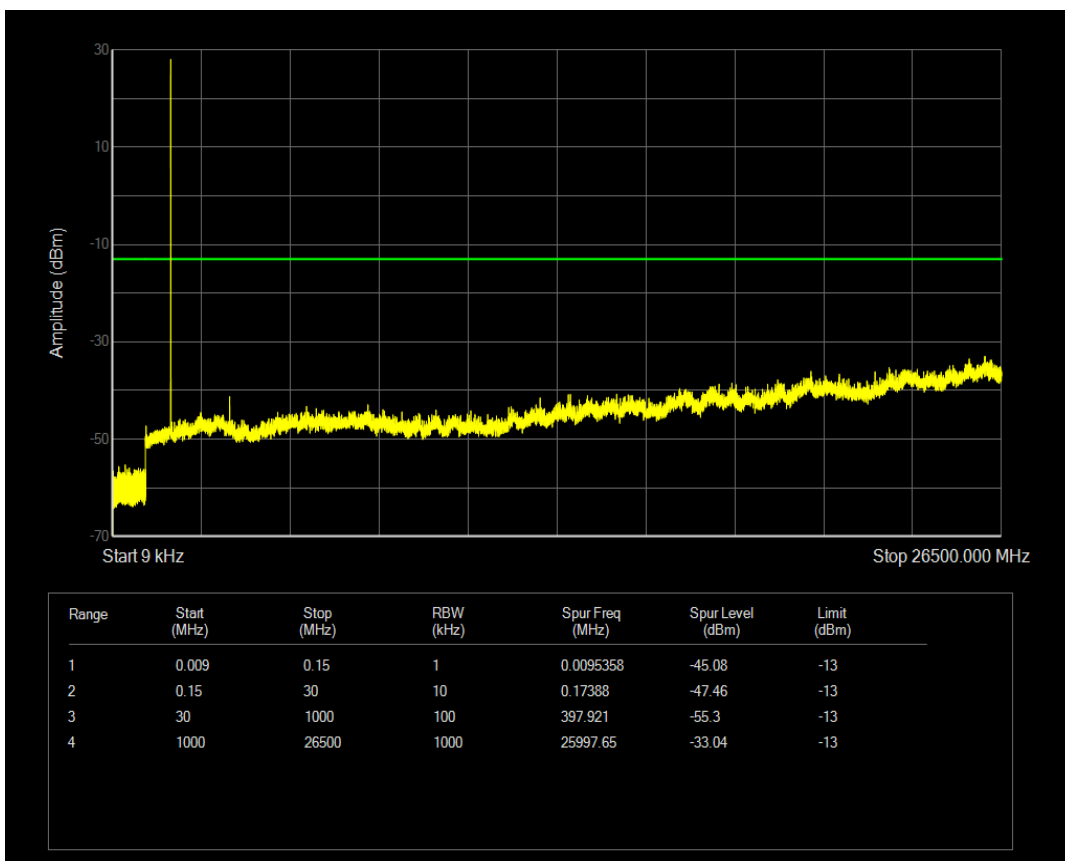

Band4 QPSK BW=1.4MHz Channel=20393 RB Size=1 Position=#0