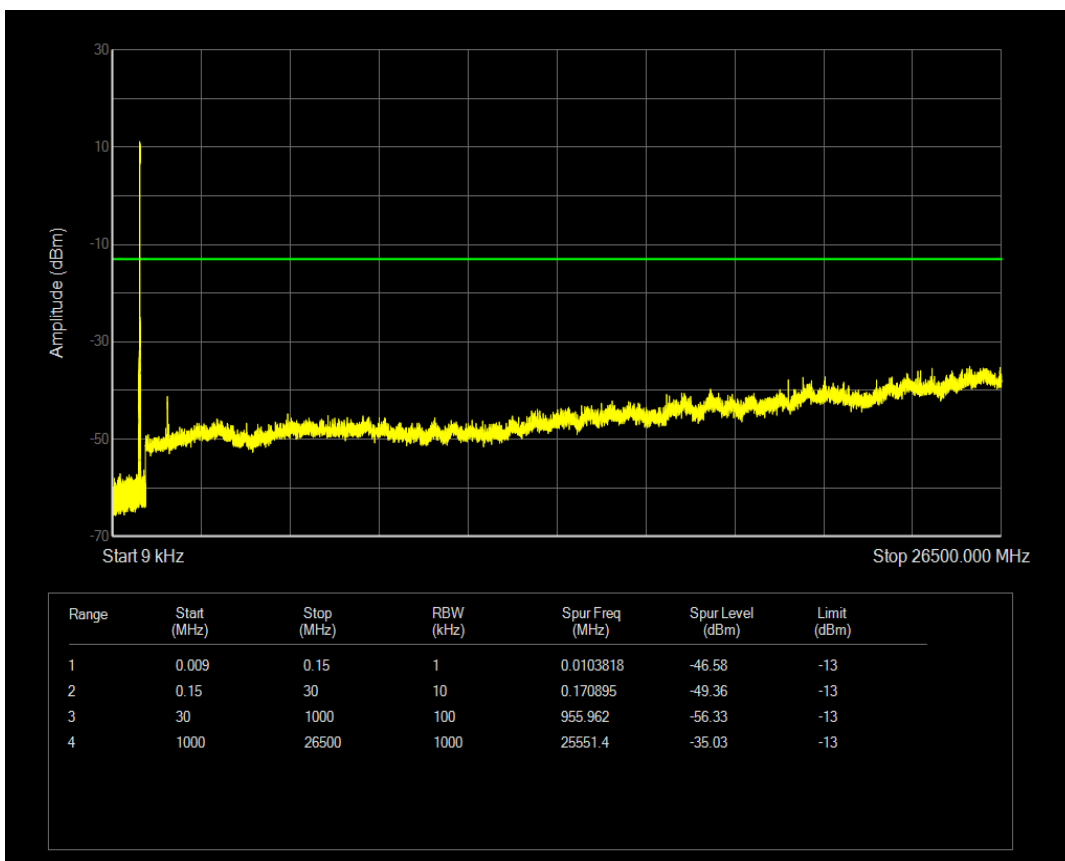

Band26b QAM16 BW=5MHz Channel=27015 RB Size=25 Position=#0

Band26b QPSK BW=10MHz Channel=26840 RB Size=50 Position=#0

Band26b QPSK BW=10MHz Channel=26840 RB Size=1 Position=#0

Band26b QAM16 BW=10MHz Channel=26840 RB Size=1 Position=#0

Band26b QAM16 BW=10MHz Channel=26840 RB Size=50 Position=#0

Band26b QPSK BW=10MHz Channel=26915 RB Size=1 Position=#0

Band26b QAM16 BW=10MHz Channel=26915 RB Size=1 Position=#0

Band26b QPSK BW=10MHz Channel=26915 RB Size=50 Position=#0