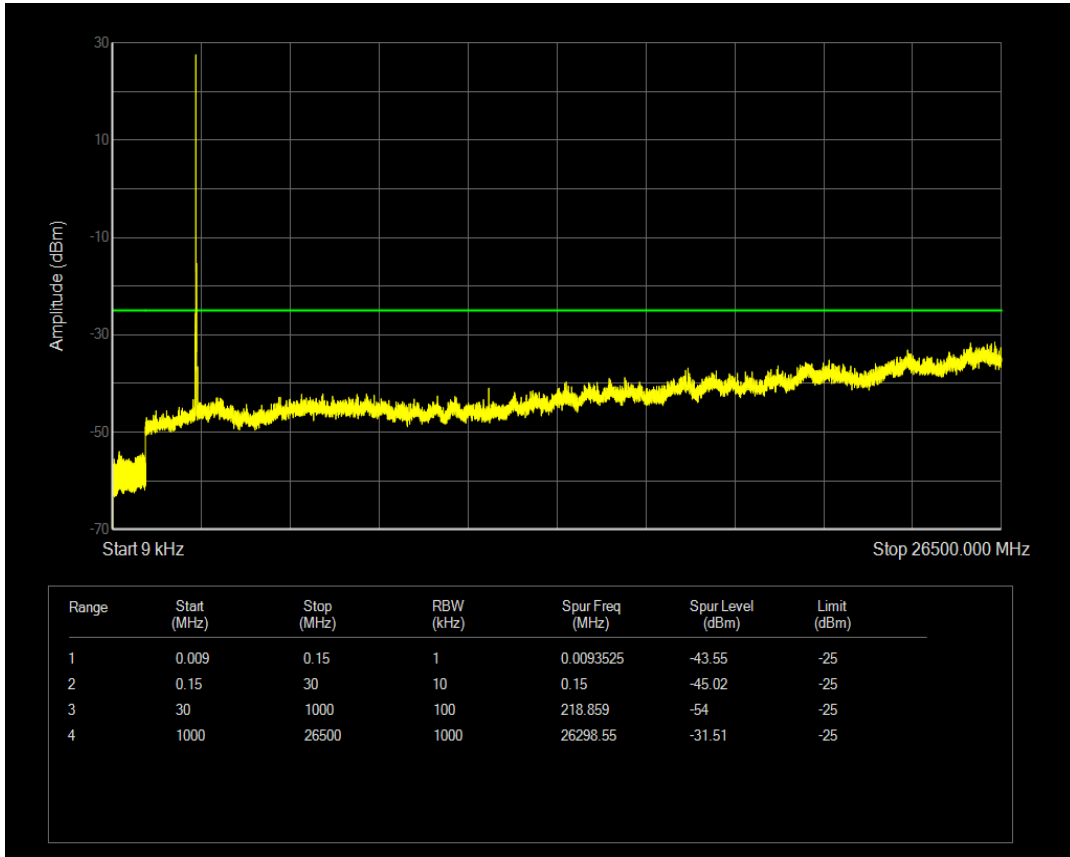

Band7 QPSK BW=10MHz Channel=20800 RB Size=1 Position=#0