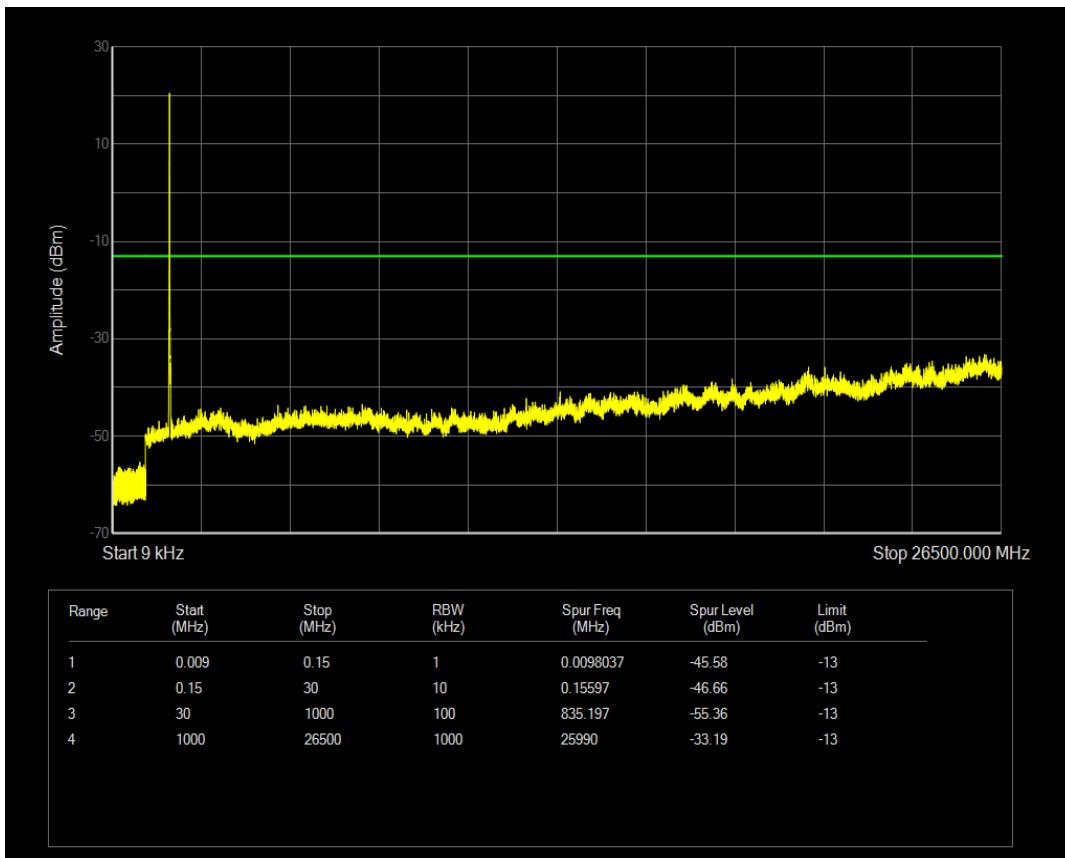

Band4 QAM16 BW=10MHz Channel=20000 RB Size=50 Position=#0