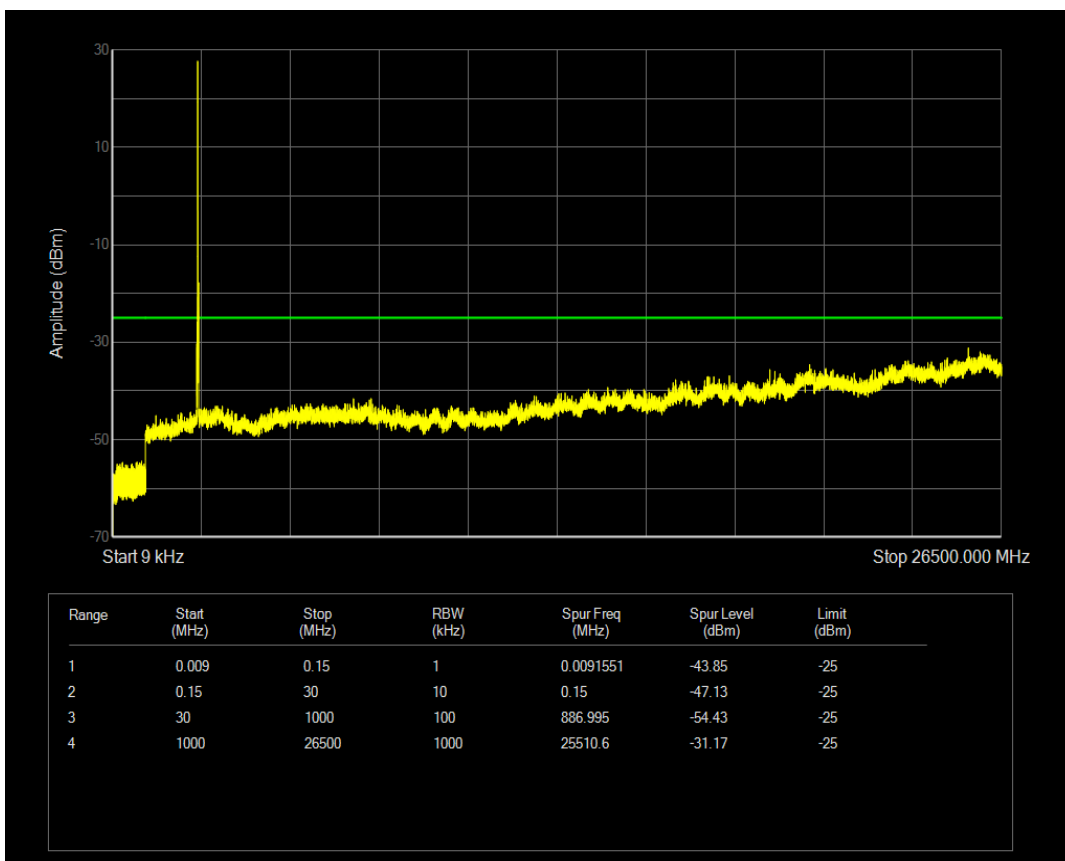

Band7 QPSK BW=15MHz Channel=21375 RB Size=1 Position=#0

Band7 QAM16 BW=15MHz Channel=21100 RB Size=75 Position=#0

Band7 QPSK BW=15MHz Channel=21375 RB Size=75 Position=#0

Band7 QAM16 BW=15MHz Channel=21375 RB Size=1 Position=#0