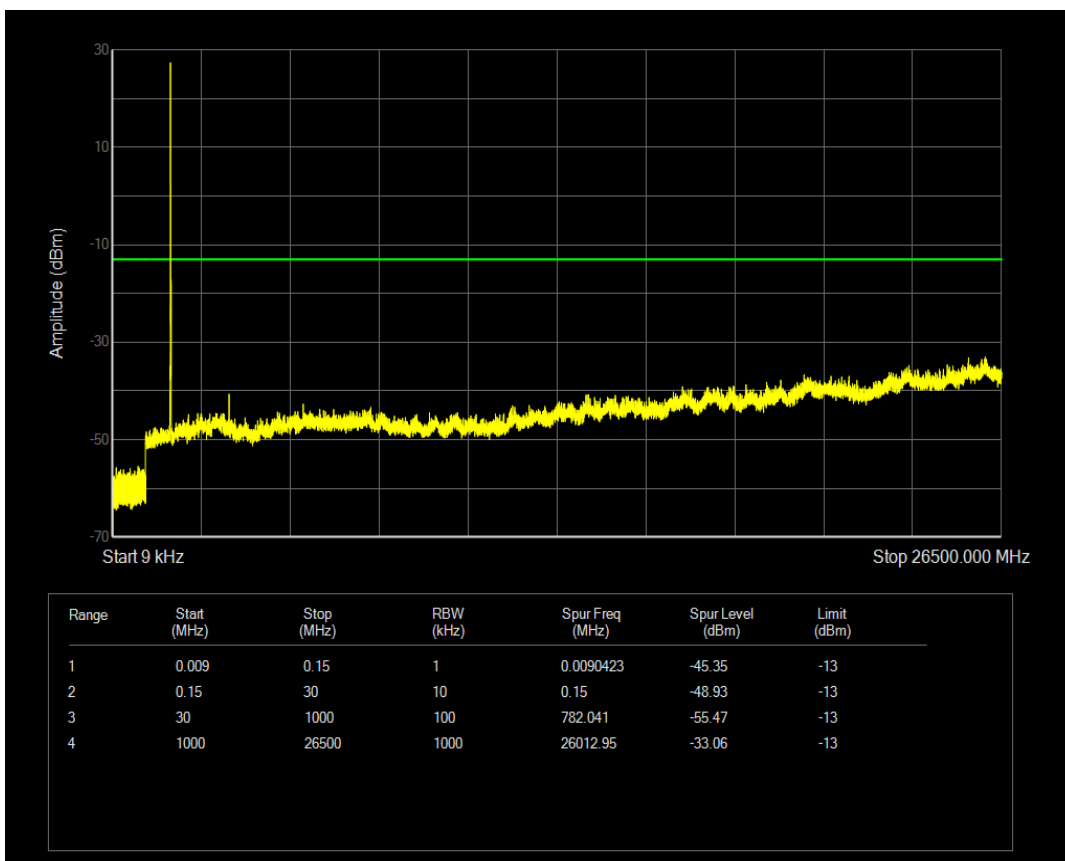

Band4 QAM16 BW=10MHz Channel=20175 RB Size=50 Position=#0

Band4 QPSK BW=10MHz Channel=20350 RB Size=1 Position=#0

Band4 QPSK BW=10MHz Channel=20350 RB Size=50 Position=#0

Band4 QAM16 BW=10MHz Channel=20350 RB Size=1 Position=#0

Band4 QPSK BW=15MHz Channel=20025 RB Size=1 Position=#0

Band4 QAM16 BW=10MHz Channel=20350 RB Size=50 Position=#0

Band4 QAM16 BW=15MHz Channel=20025 RB Size=1 Position=#0

Band4 QPSK BW=15MHz Channel=20025 RB Size=75 Position=#0