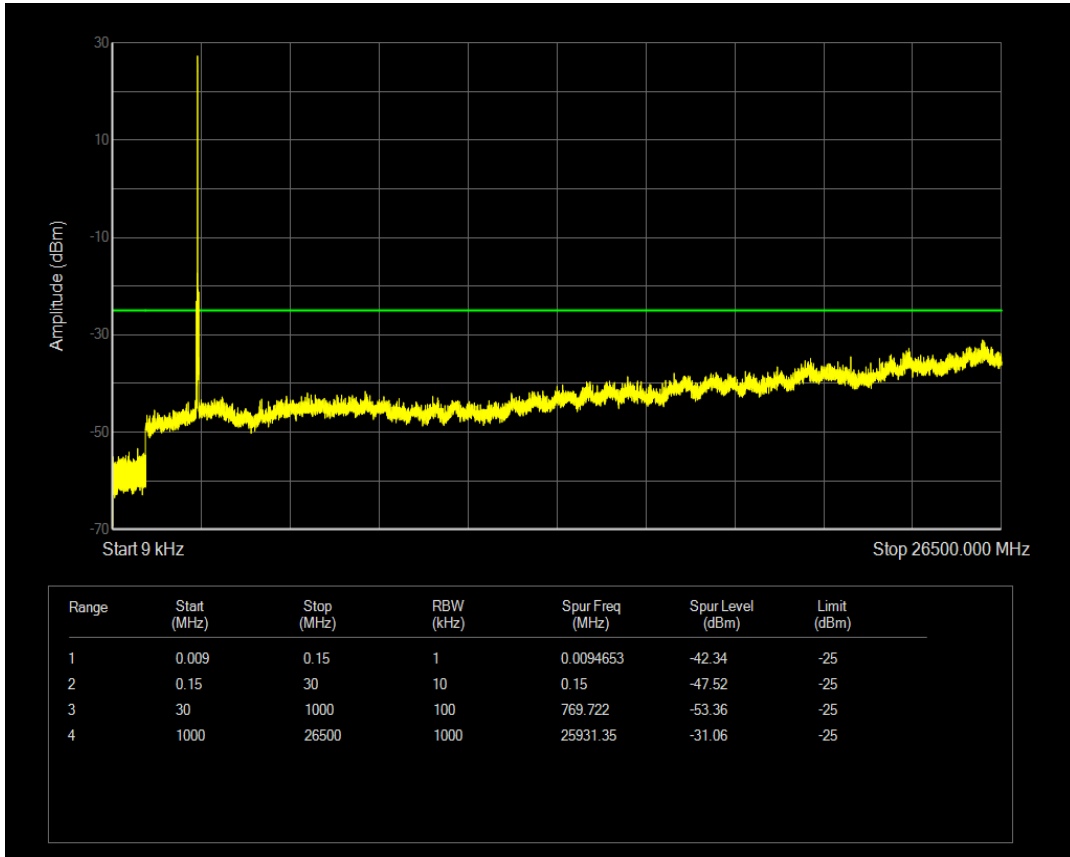

Band7 QAM16 BW=20MHz Channel=21350 RB Size=1 Position=#0