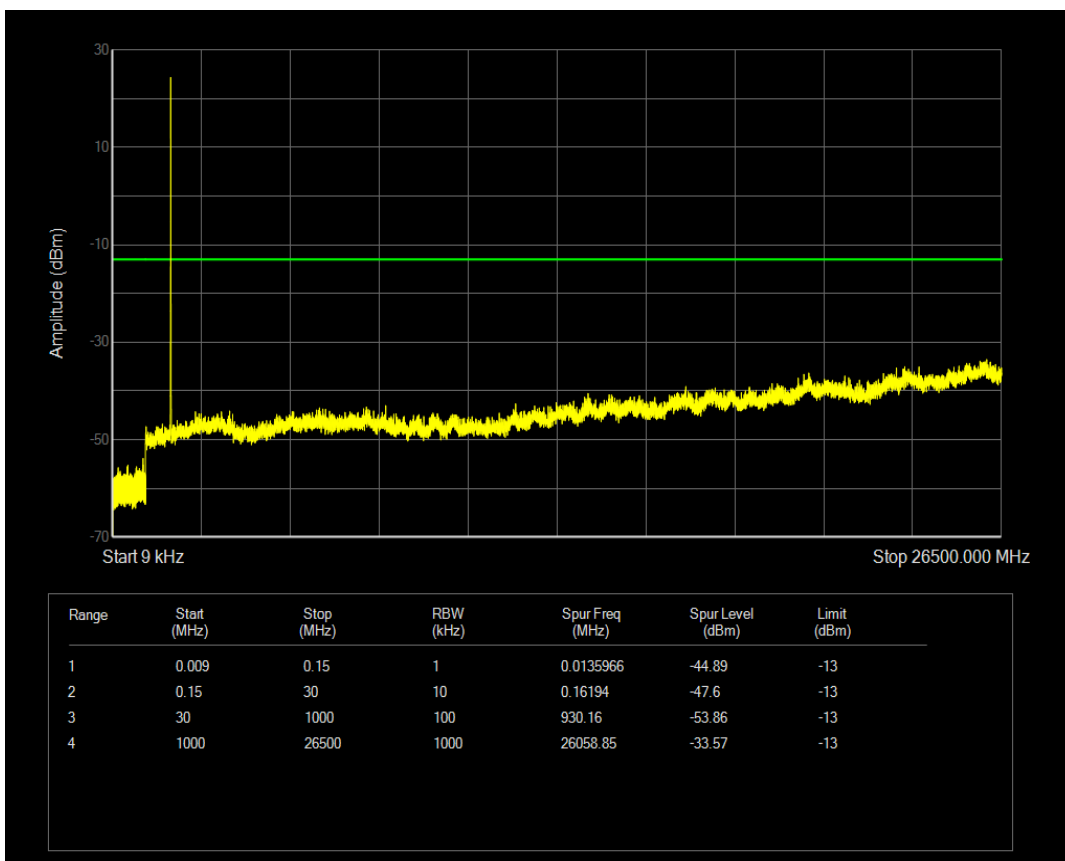

Band4 QPSK BW=3MHz Channel=20385 RB Size=1 Position=#0

Band4 QAM16 BW=3MHz Channel=20175 RB Size=15 Position=#0

Band4 QAM16 BW=3MHz Channel=20385 RB Size=1 Position=#0

Band4 QPSK BW=3MHz Channel=20385 RB Size=15 Position=#0