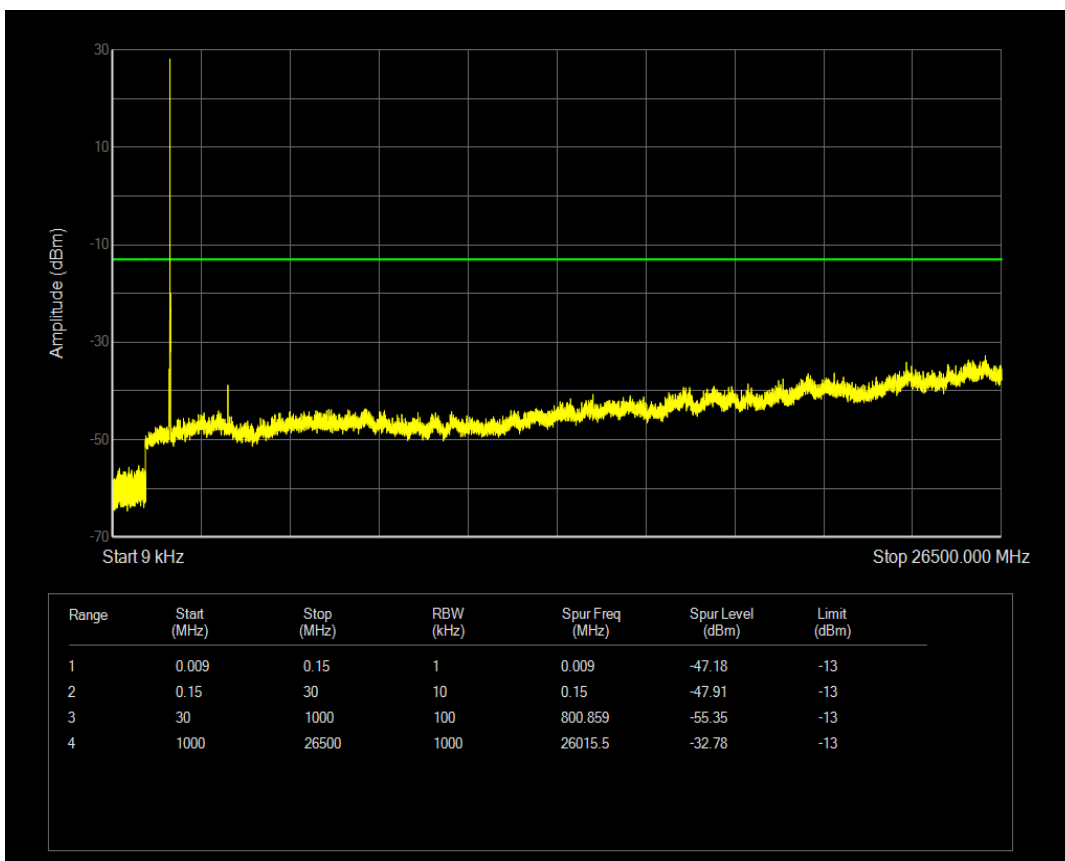

Band4 QAM16 BW=10MHz Channel=20000 RB Size=50 Position=#0

Band4 QPSK BW=10MHz Channel=20175 RB Size=1 Position=#0

Band4 QPSK BW=10MHz Channel=20175 RB Size=50 Position=#0

Band4 QAM16 BW=10MHz Channel=20175 RB Size=1 Position=#0