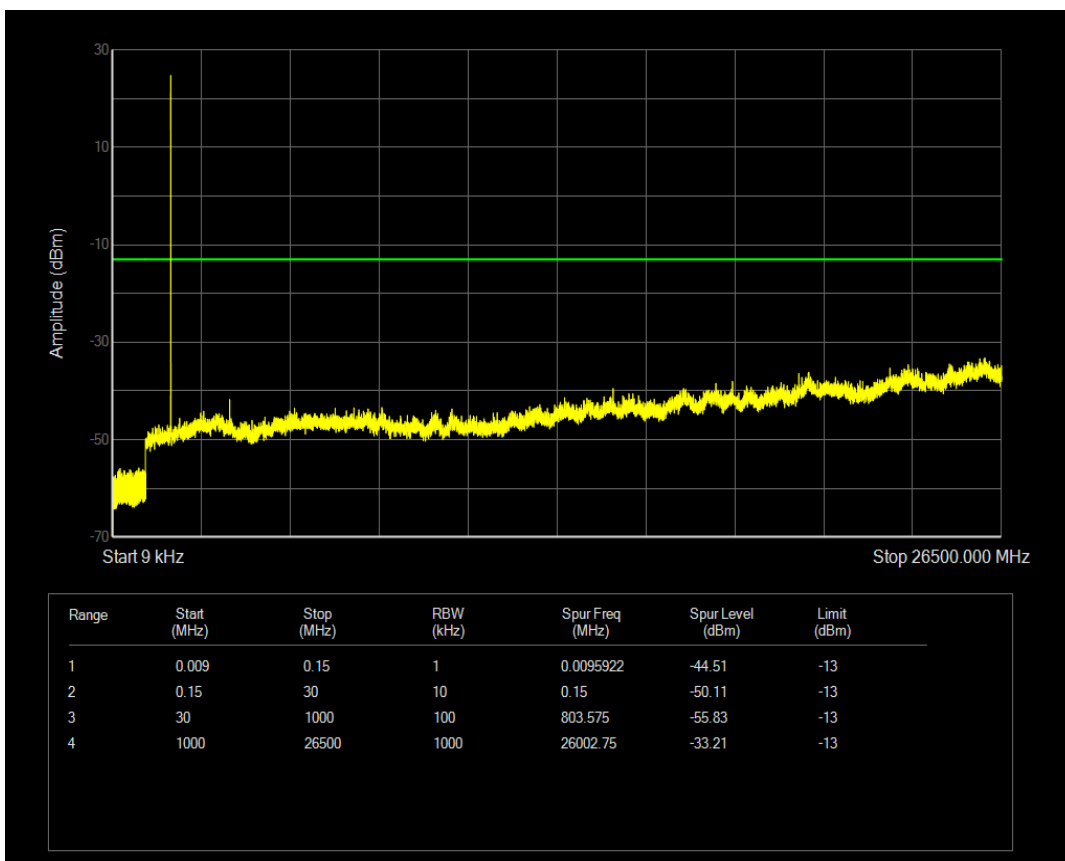

Band4 QAM16 BW=1.4MHz Channel=20393 RB Size=6 Position=#0