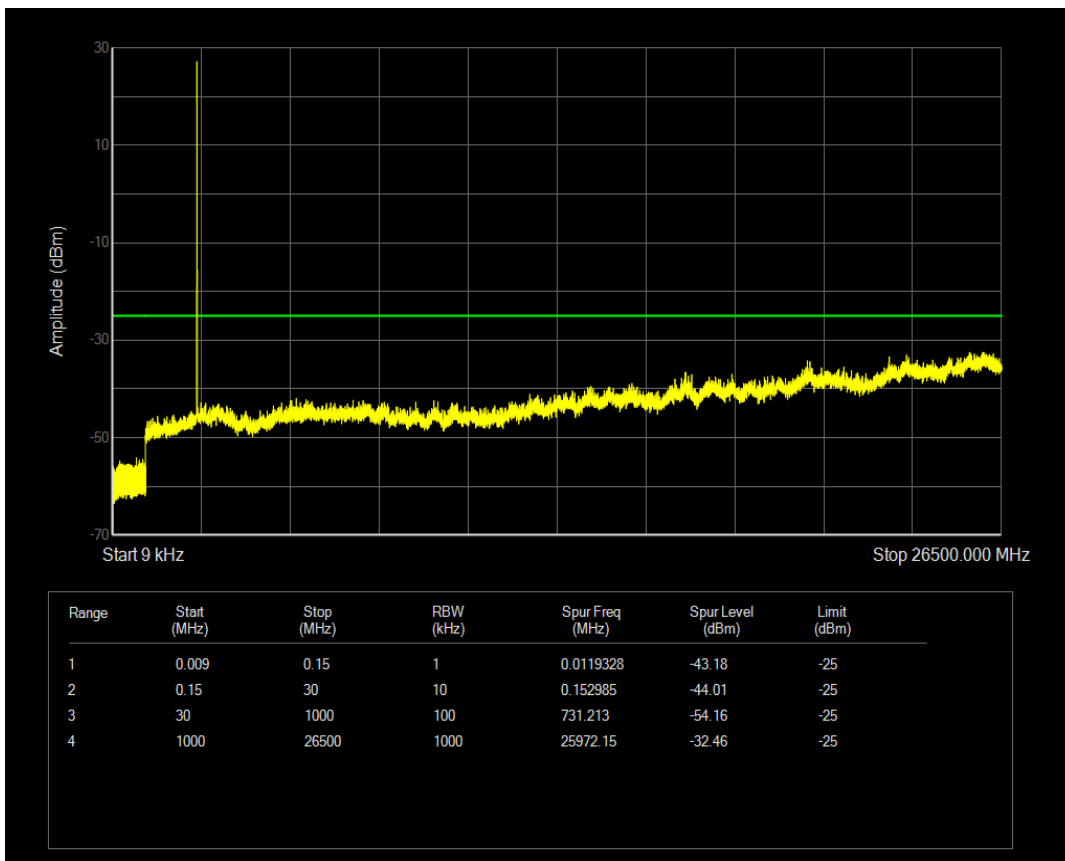

Band7 QPSK BW=5MHz Channel=21100 RB Size=1 Position=#0