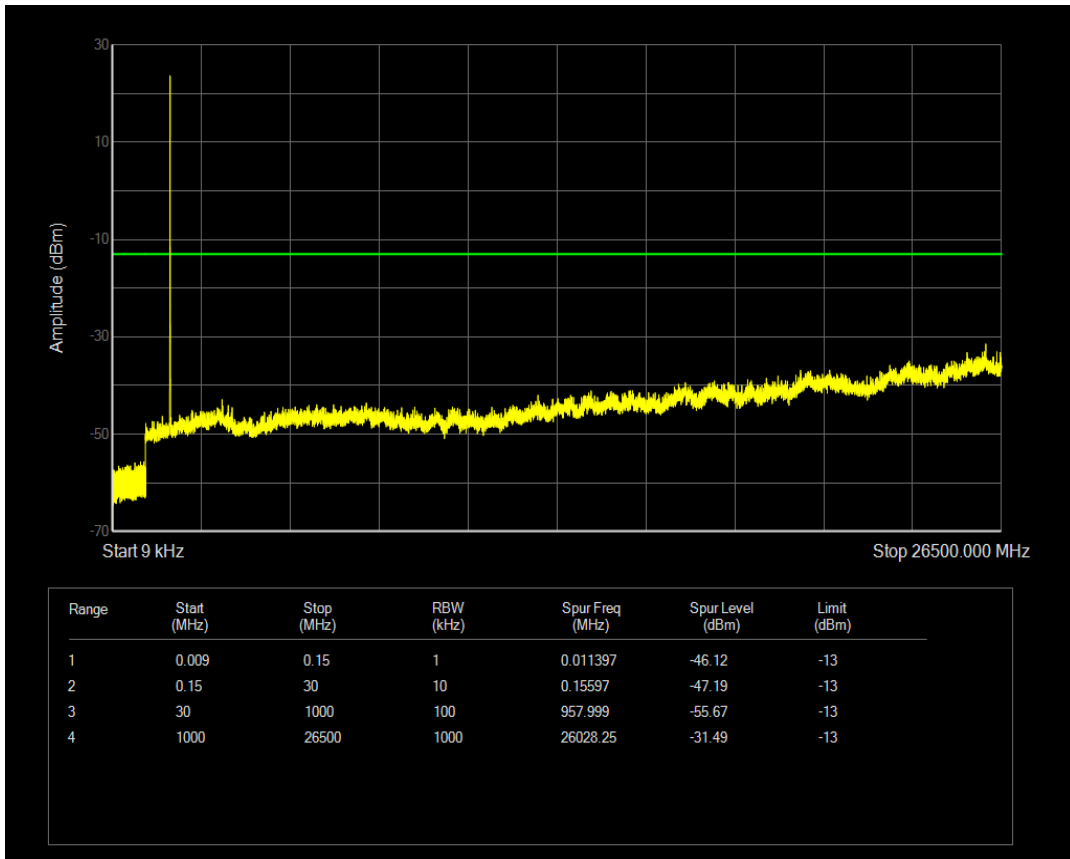

Band4 QPSK BW=3MHz Channel=20175 RB Size=15 Position=#0