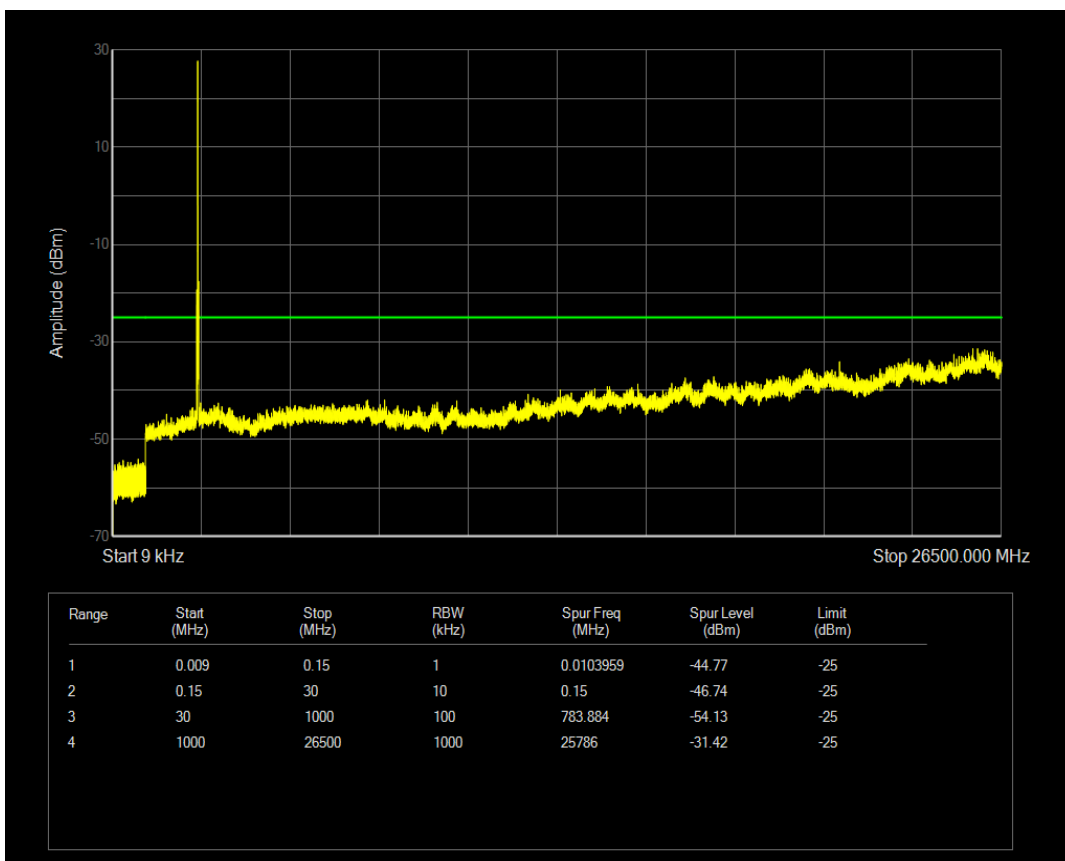

Band7 QPSK BW=15MHz Channel=21375 RB Size=1 Position=#0