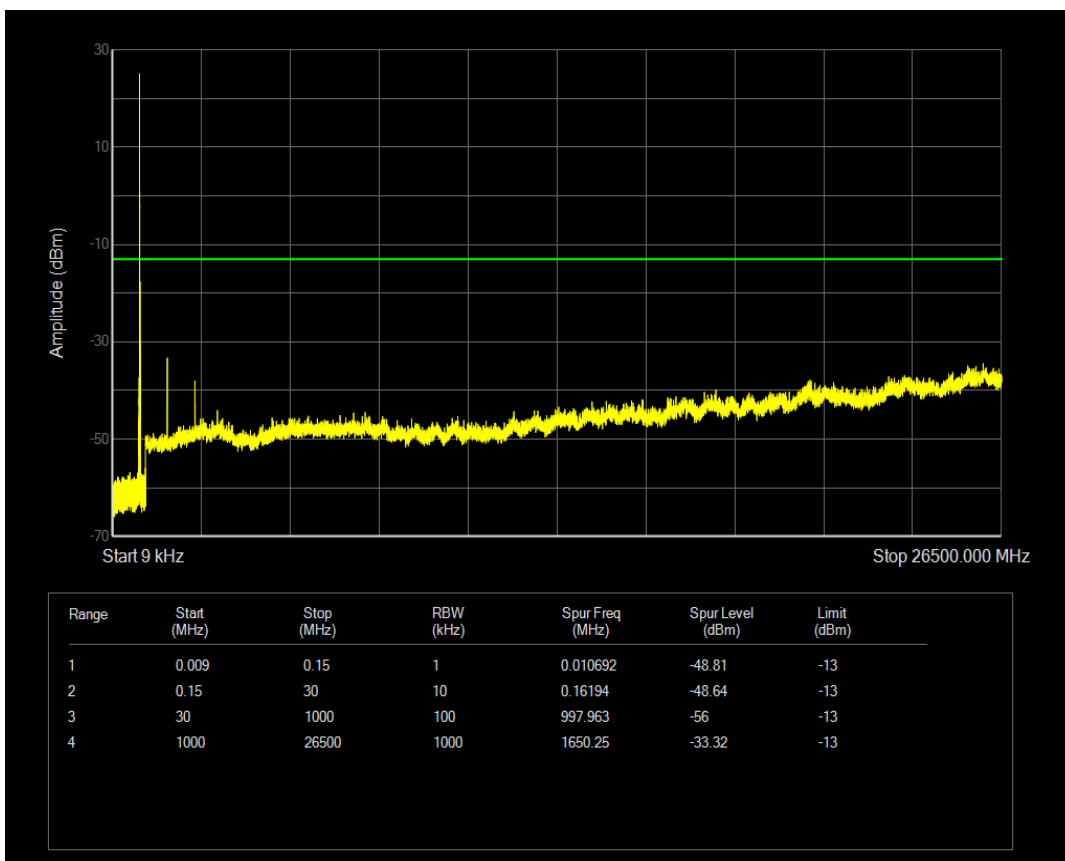

Band26b QPSK BW=15MHz Channel=26865 RB Size=1 Position=#0