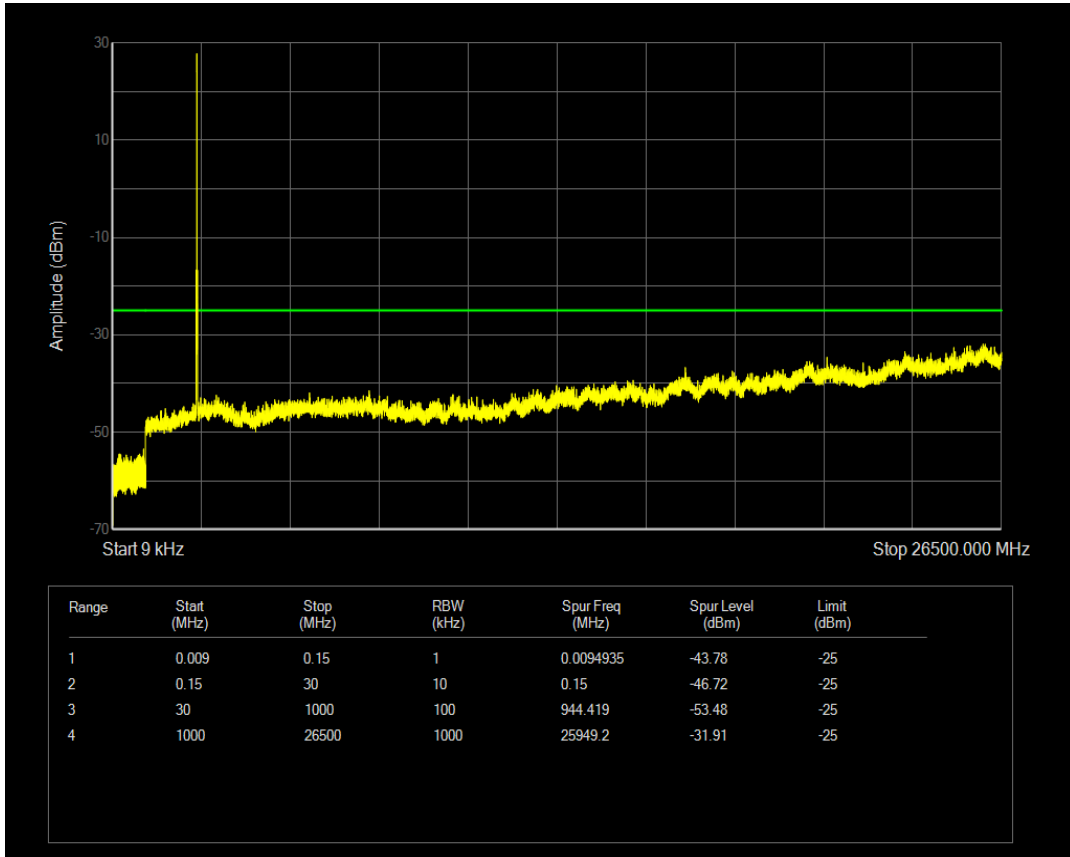

Band7 QPSK BW=10MHz Channel=21100 RB Size=1 Position=#0