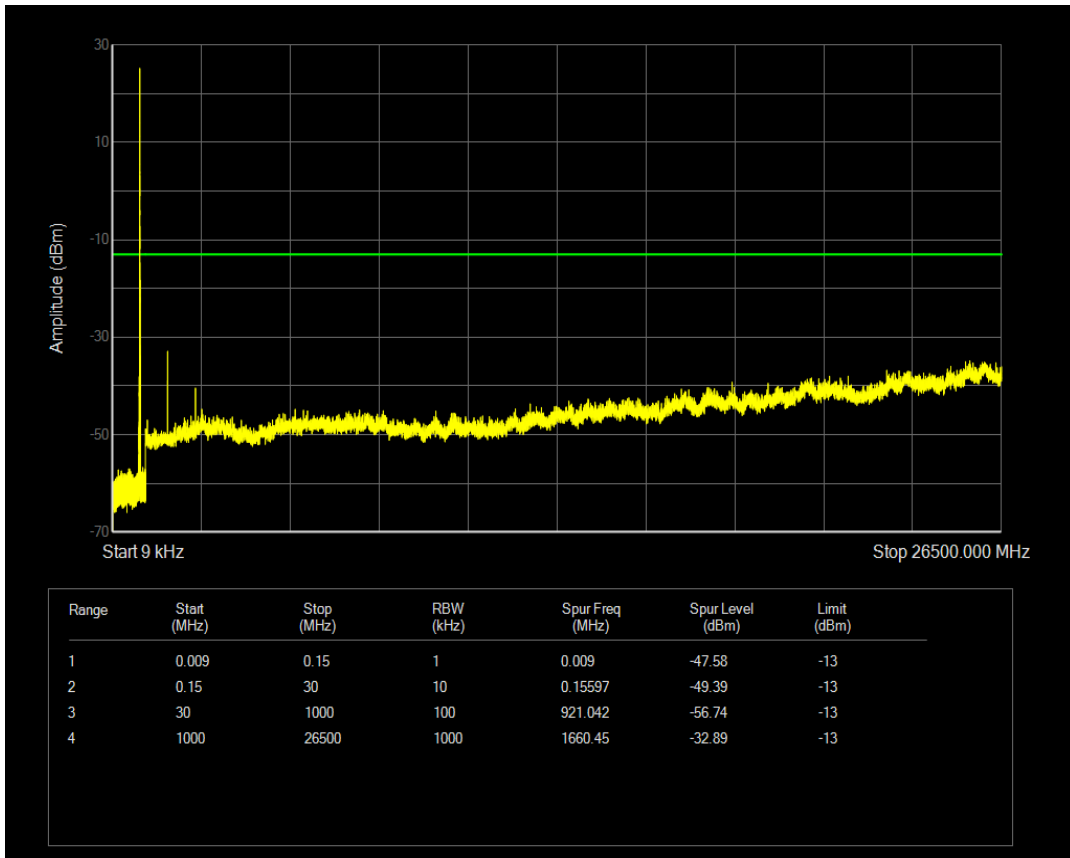

Band26b QAM16 BW=15MHz Channel=26865 RB Size=75 Position=#0

Band26b QPSK BW=15MHz Channel=26915 RB Size=1 Position=#0

Band26b QPSK BW=15MHz Channel=26915 RB Size=75 Position=#0

Band26b QAM16 BW=15MHz Channel=26915 RB Size=1 Position=#0