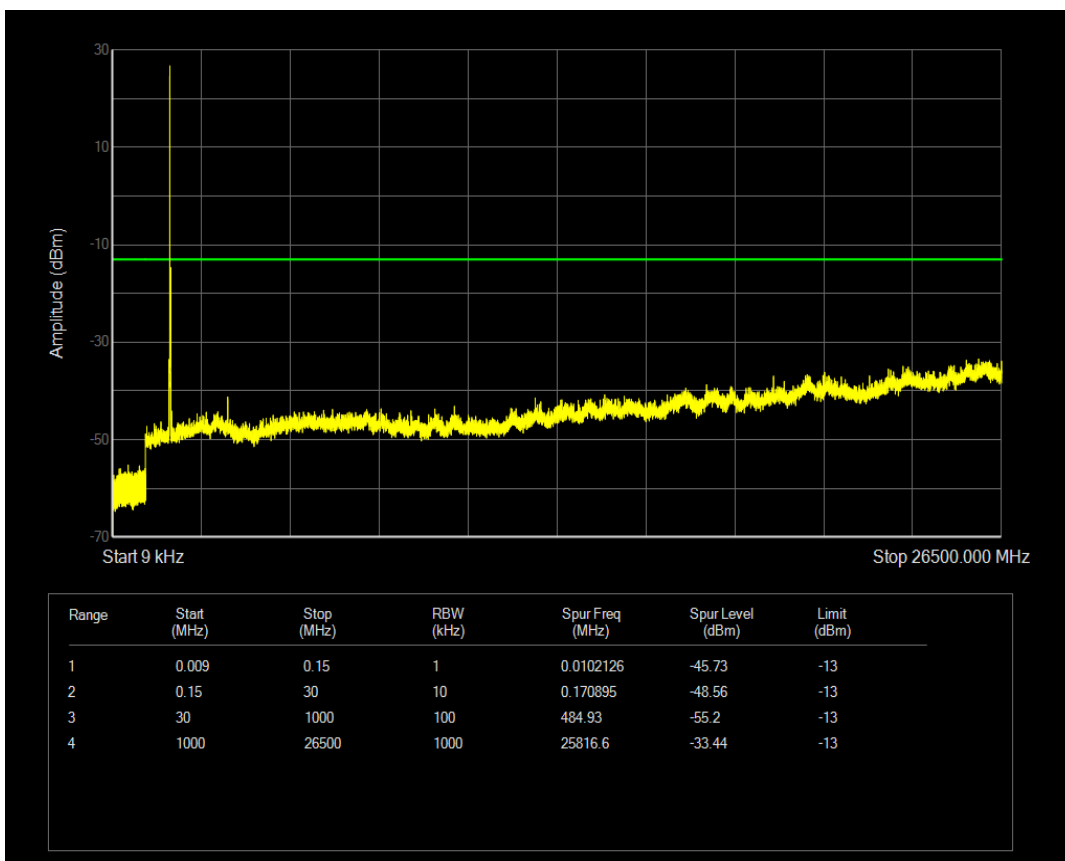

Band4 QAM16 BW=15MHz Channel=20025 RB Size=75 Position=#0

Band4 QPSK BW=15MHz Channel=20175 RB Size=1 Position=#0

Band4 QPSK BW=15MHz Channel=20175 RB Size=75 Position=#0

Band4 QAM16 BW=15MHz Channel=20175 RB Size=1 Position=#0