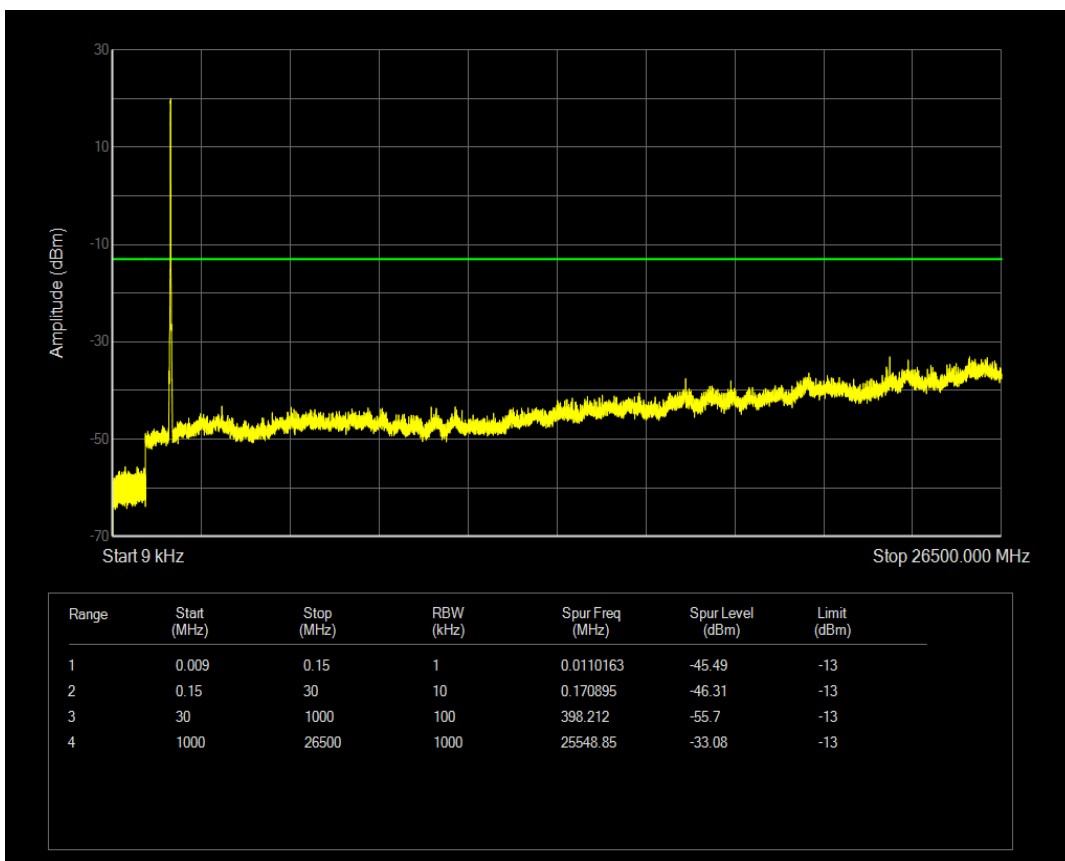

Band4 QPSK BW=15MHz Channel=20325 RB Size=75 Position=#0