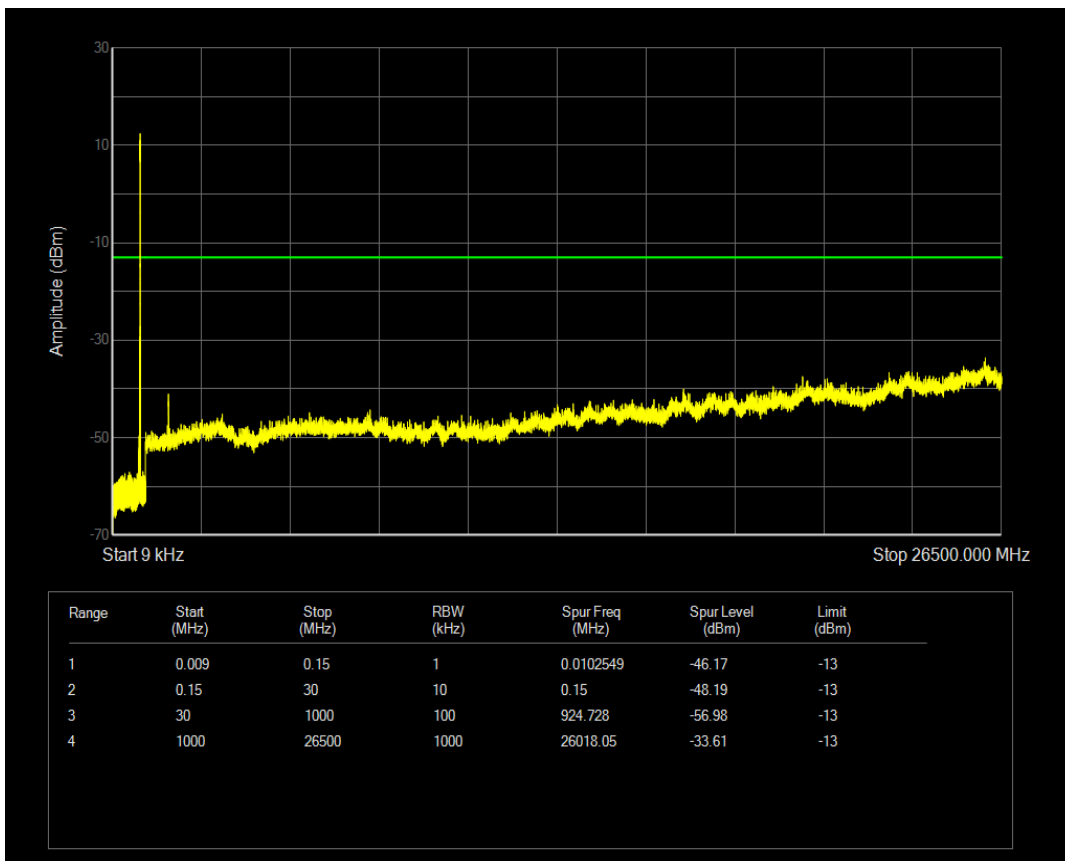

Band26b QAM16 BW=10MHz Channel=26915 RB Size=50 Position=#0

Band26b QPSK BW=10MHz Channel=26990 RB Size=1 Position=#0

Band26b QPSK BW=10MHz Channel=26990 RB Size=50 Position=#0

Band26b QAM16 BW=10MHz Channel=26990 RB Size=1 Position=#0

Band26b QPSK BW=15MHz Channel=26865 RB Size=1 Position=#0

Band26b QAM16 BW=10MHz Channel=26990 RB Size=50 Position=#0

Band26b QPSK BW=15MHz Channel=26865 RB Size=75 Position=#0

Band26b QAM16 BW=15MHz Channel=26865 RB Size=1 Position=#0