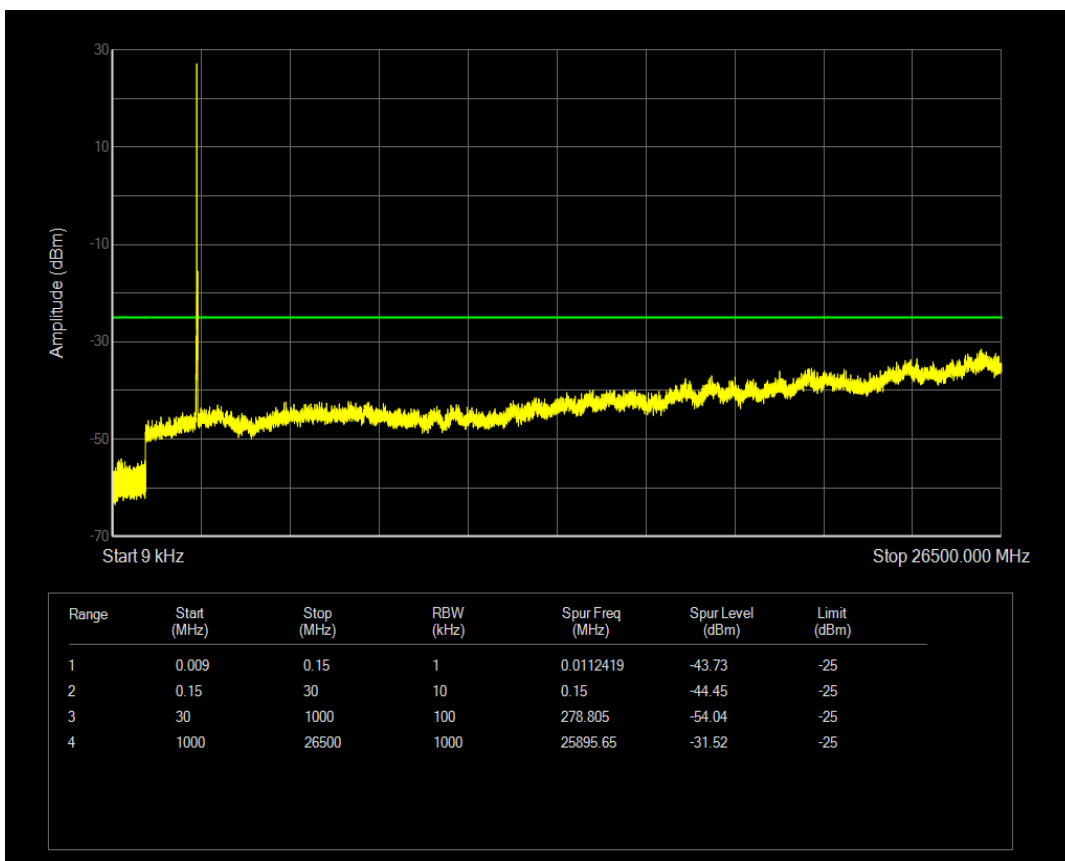

Band7 QAM16 BW=15MHz Channel=21100 RB Size=1 Position=#0