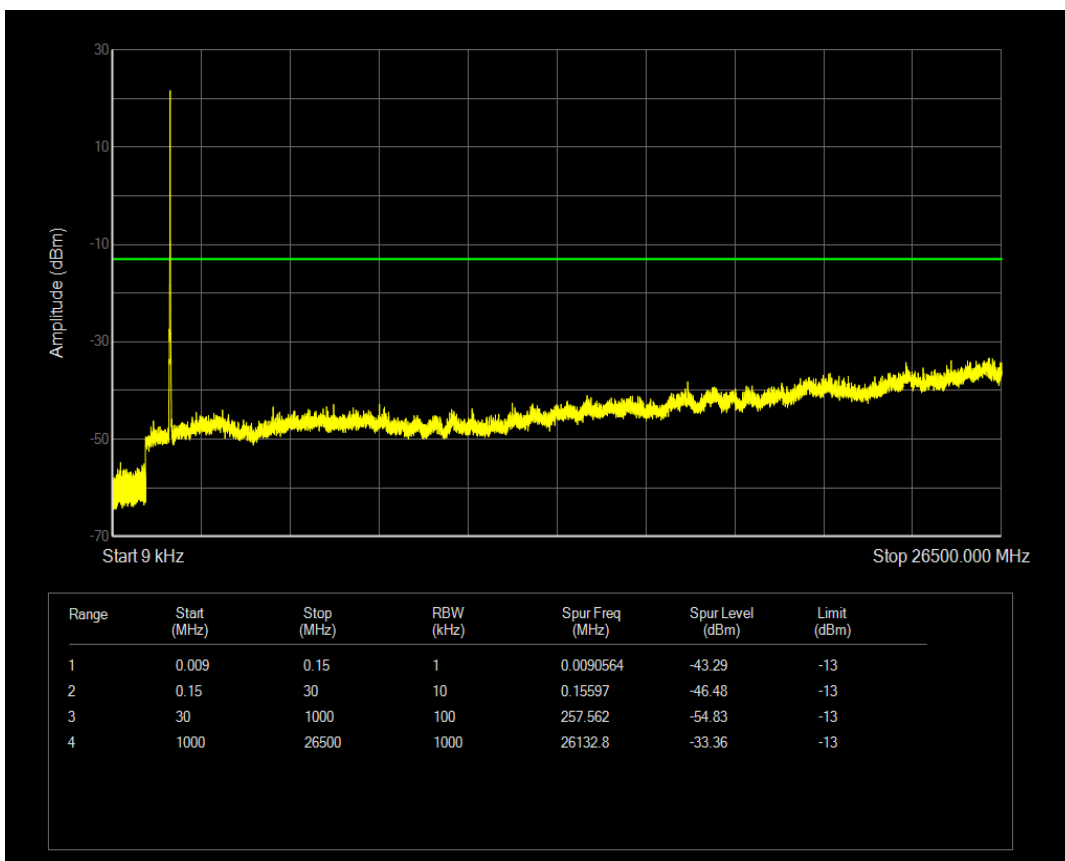

Band4 QPSK BW=10MHz Channel=20175 RB Size=50 Position=#0