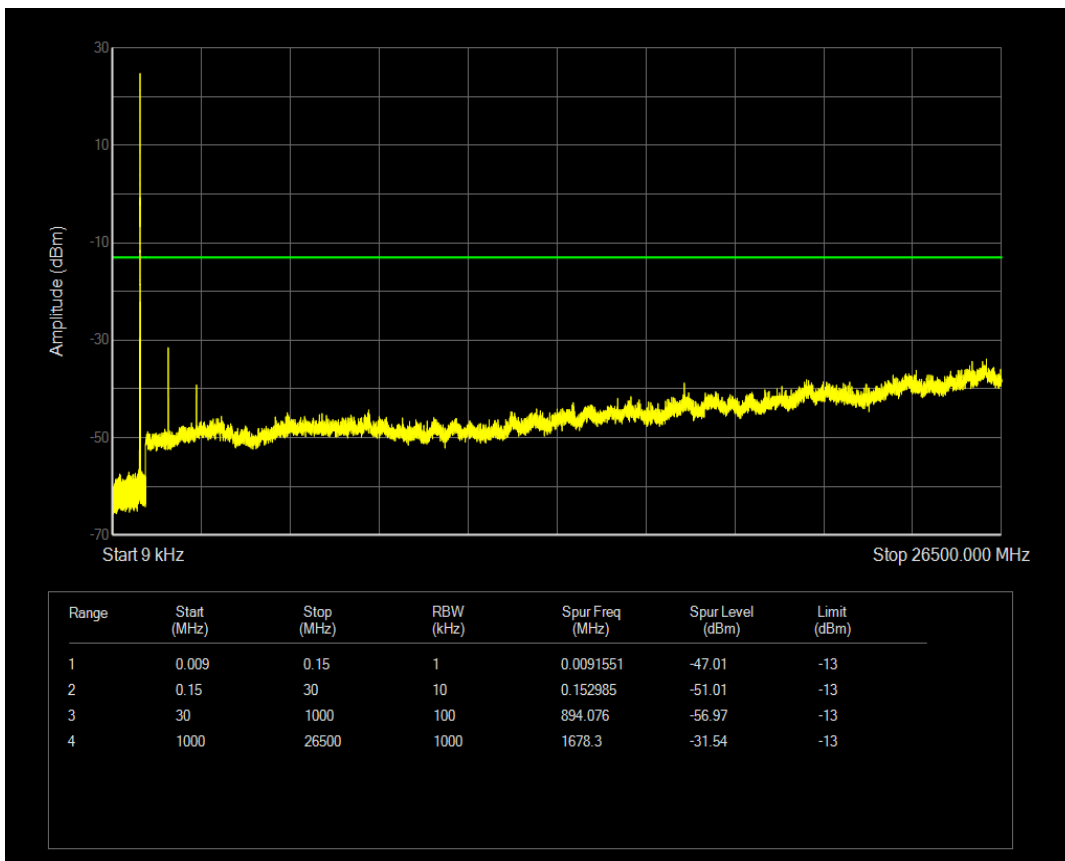

Band26b QAM16 BW=10MHz Channel=26840 RB Size=50 Position=#0

Band26b QPSK BW=10MHz Channel=26915 RB Size=1 Position=#0

Band26b QAM16 BW=10MHz Channel=26915 RB Size=1 Position=#0

Band26b QPSK BW=10MHz Channel=26915 RB Size=50 Position=#0

Band26b QAM16 BW=10MHz Channel=26915 RB Size=50 Position=#0

Band26b QPSK BW=10MHz Channel=26990 RB Size=1 Position=#0

Band26b QPSK BW=10MHz Channel=26990 RB Size=50 Position=#0

Band26b QAM16 BW=10MHz Channel=26990 RB Size=1 Position=#0