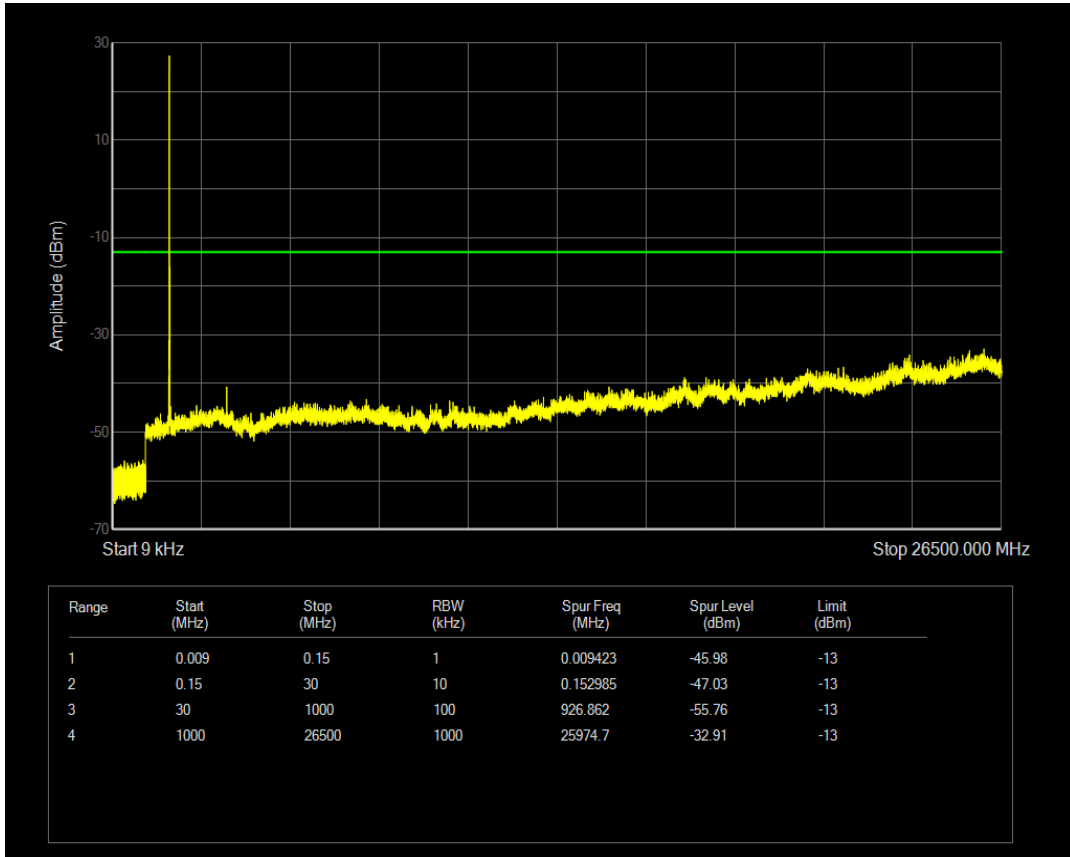

Band4 QAM16 BW=5MHz Channel=20175 RB Size=25 Position=#0

Band4 QPSK BW=5MHz Channel=20375 RB Size=1 Position=#0

Band4 QPSK BW=5MHz Channel=20375 RB Size=25 Position=#0

Band4 QAM16 BW=5MHz Channel=20375 RB Size=1 Position=#0

Band4 QPSK BW=10MHz Channel=20000 RB Size=1 Position=#0

Band4 QAM16 BW=5MHz Channel=20375 RB Size=25 Position=#0

Band4 QPSK BW=10MHz Channel=20000 RB Size=50 Position=#0

Band4 QAM16 BW=10MHz Channel=20000 RB Size=1 Position=#0