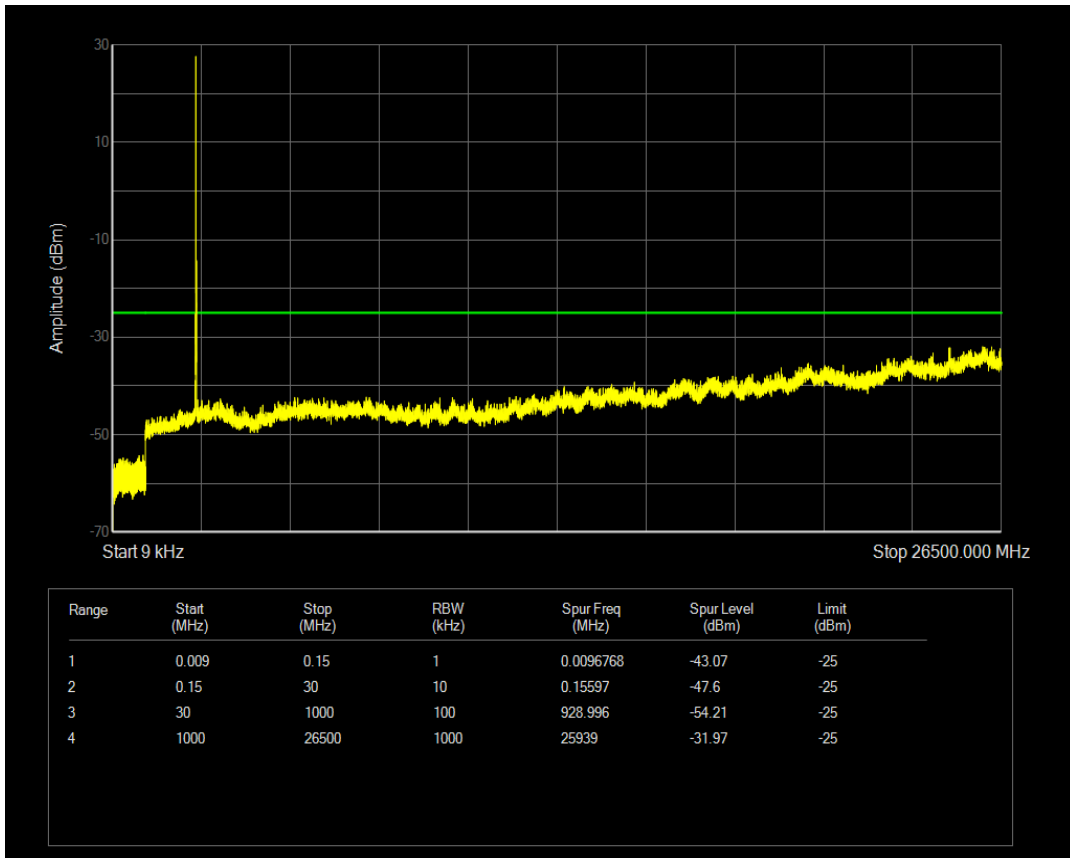

Band7 QAM16 BW=5MHz Channel=21425 RB Size=25 Position=#0

Band7 QPSK BW=10MHz Channel=20800 RB Size=50 Position=#0

Band7 QPSK BW=10MHz Channel=20800 RB Size=1 Position=#0

Band7 QAM16 BW=10MHz Channel=20800 RB Size=1 Position=#0