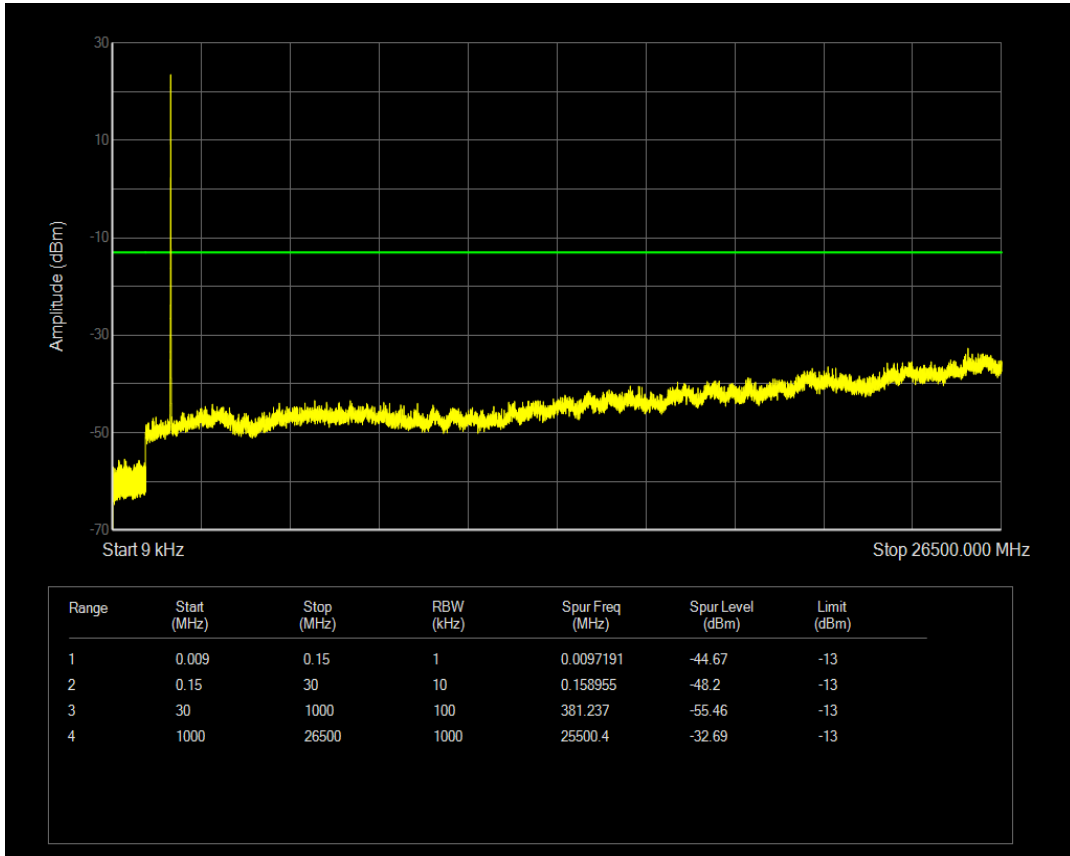

Band4 QAM16 BW=5MHz Channel=20175 RB Size=25 Position=#0

Band4 QPSK BW=5MHz Channel=20375 RB Size=1 Position=#0

Band4 QPSK BW=5MHz Channel=20375 RB Size=25 Position=#0

Band4 QAM16 BW=5MHz Channel=20375 RB Size=1 Position=#0

Band4 QPSK BW=10MHz Channel=20000 RB Size=1 Position=#0

Band4 QAM16 BW=5MHz Channel=20375 RB Size=25 Position=#0

Band4 QPSK BW=10MHz Channel=20000 RB Size=50 Position=#0

Band4 QAM16 BW=10MHz Channel=20000 RB Size=1 Position=#0