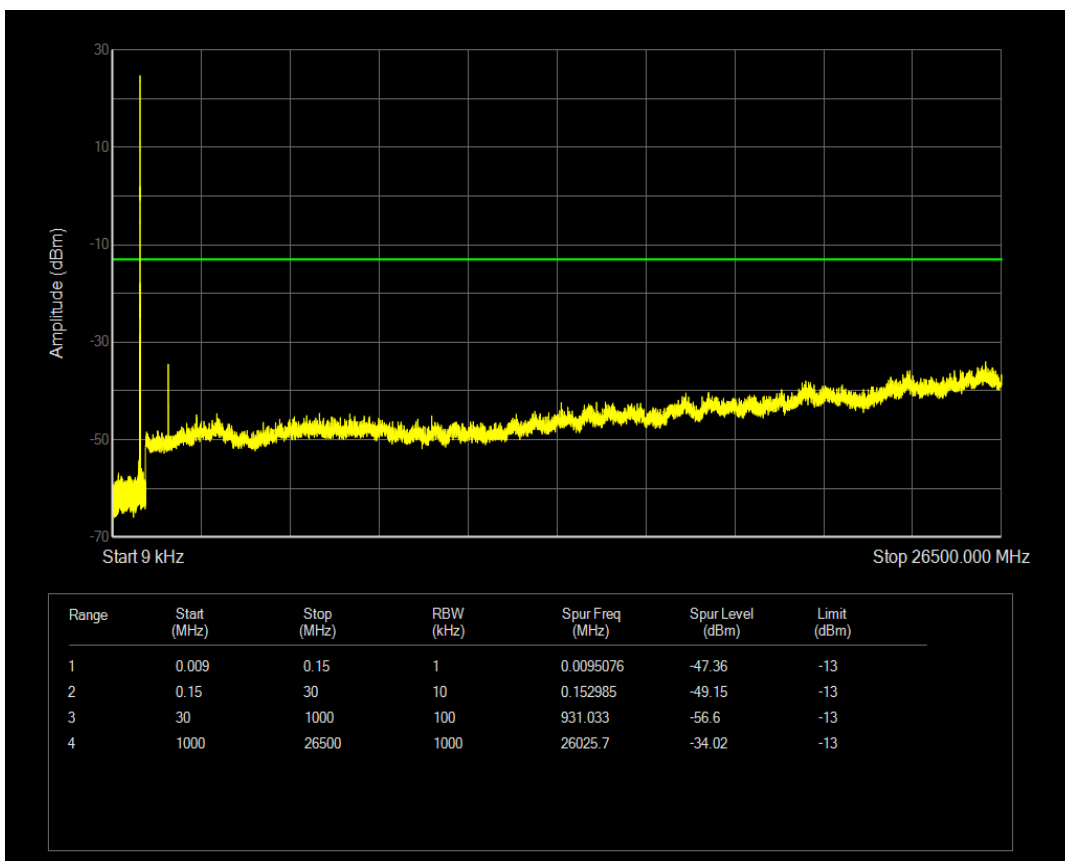

Band26b QAM16 BW=10MHz Channel=26915 RB Size=50 Position=#0

Band26b QPSK BW=10MHz Channel=26990 RB Size=1 Position=#0

Band26b QPSK BW=10MHz Channel=26990 RB Size=50 Position=#0

Band26b QAM16 BW=10MHz Channel=26990 RB Size=1 Position=#0