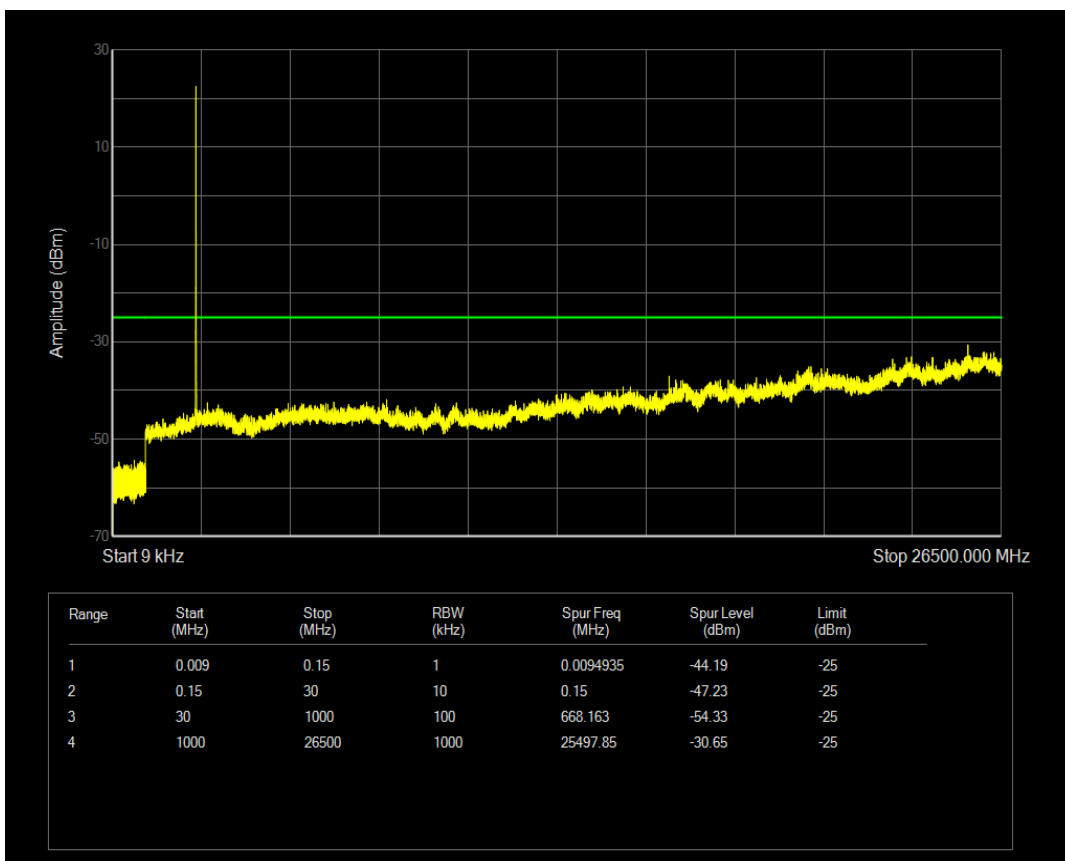

Band7 QAM16 BW=5MHz Channel=20775 RB Size=25 Position=#0