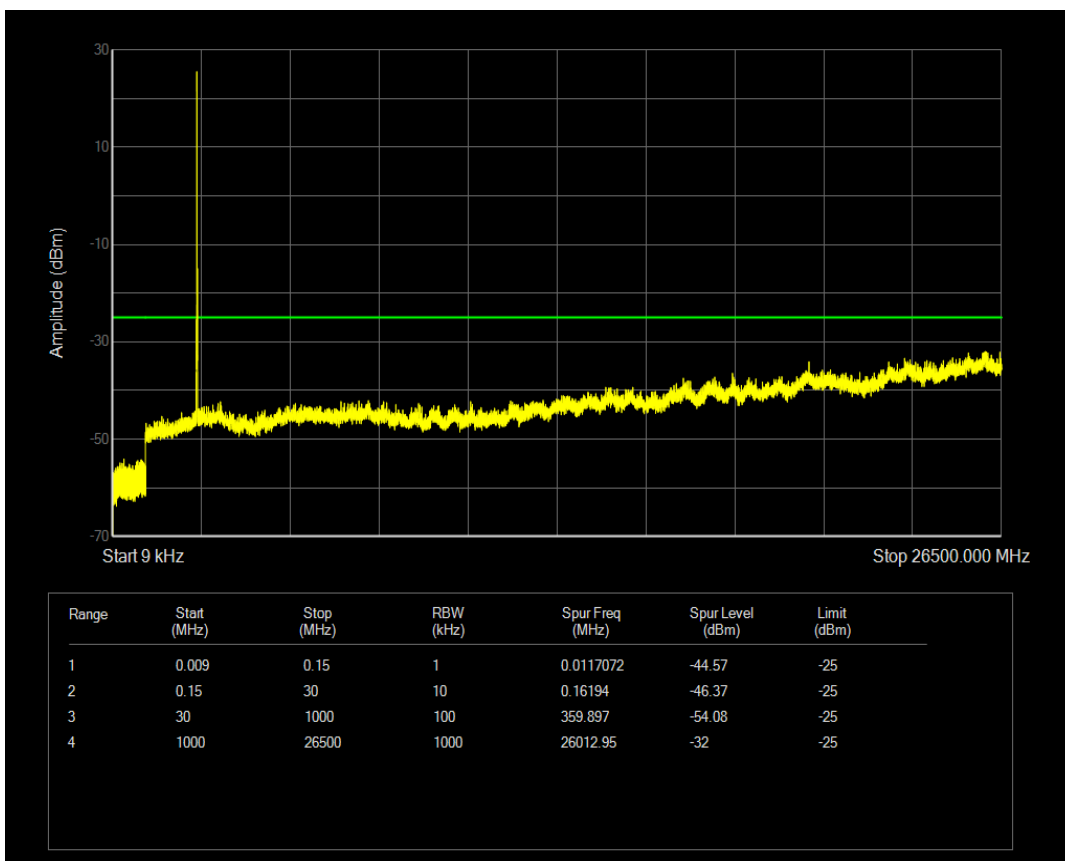

Band7 QAM16 BW=10MHz Channel=21100 RB Size=1 Position=#0