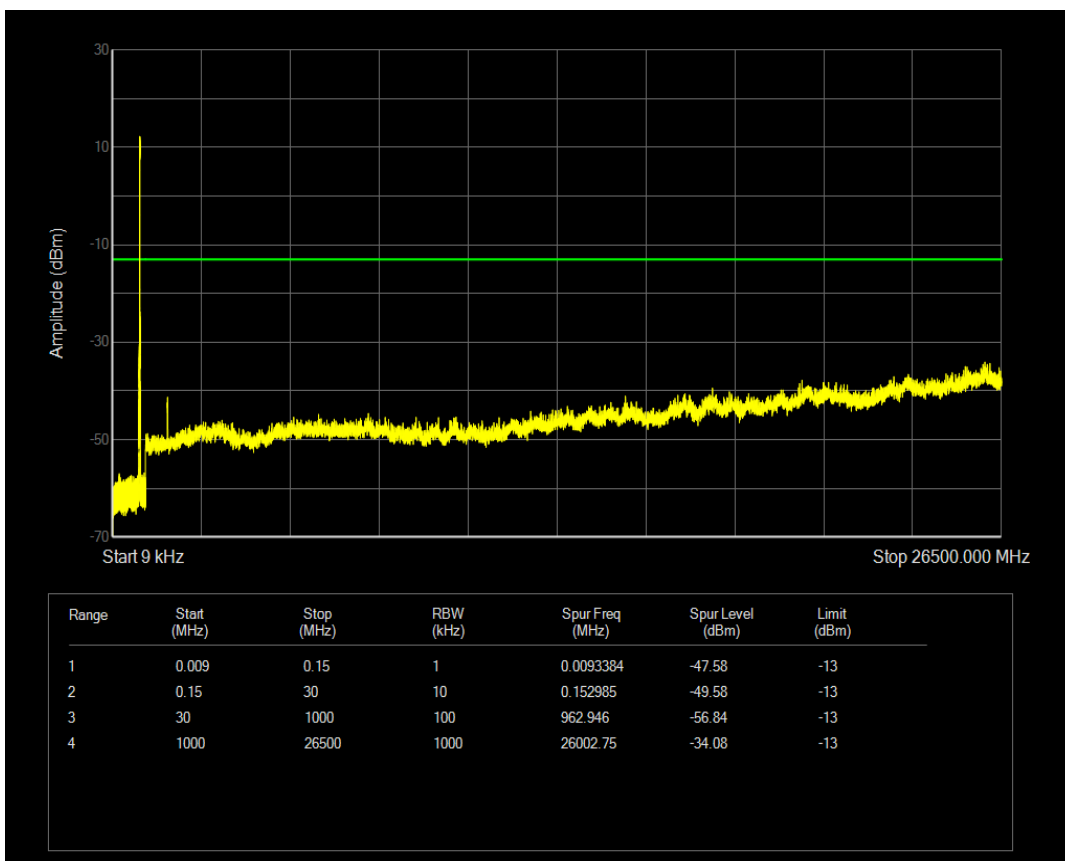

Band26b QAM16 BW=5MHz Channel=26915 RB Size=1 Position=#0

Band26b QPSK BW=5MHz Channel=27015 RB Size=1 Position=#0

Band26b QAM16 BW=5MHz Channel=27015 RB Size=1 Position=#0

Band26b QPSK BW=5MHz Channel=27015 RB Size=25 Position=#0

Band26b QAM16 BW=5MHz Channel=27015 RB Size=25 Position=#0

Band26b QPSK BW=10MHz Channel=26840 RB Size=50 Position=#0

Band26b QPSK BW=10MHz Channel=26840 RB Size=1 Position=#0

Band26b QAM16 BW=10MHz Channel=26840 RB Size=1 Position=#0