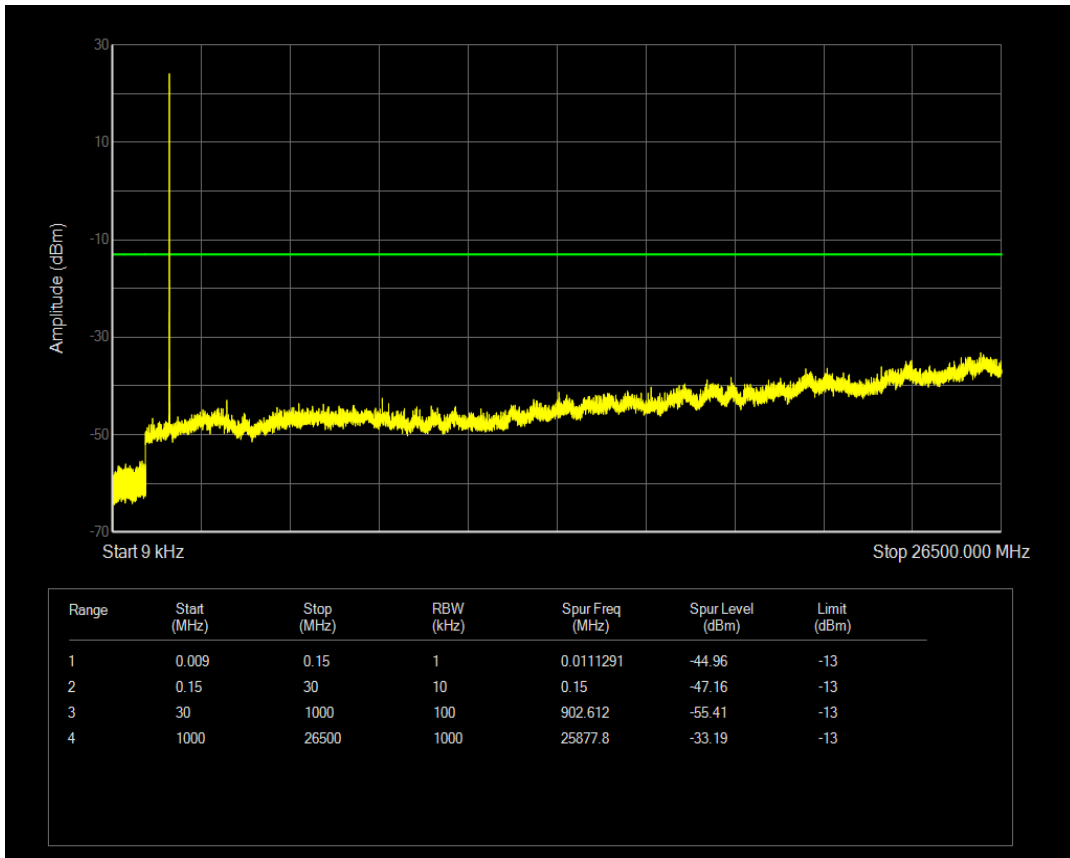

Band4 QPSK BW=3MHz Channel=19965 RB Size=1 Position=#0

Band4 QAM16 BW=1.4MHz Channel=20393 RB Size=6 Position=#0

Band4 QPSK BW=3MHz Channel=19965 RB Size=15 Position=#0

Band4 QAM16 BW=3MHz Channel=19965 RB Size=15 Position=#0