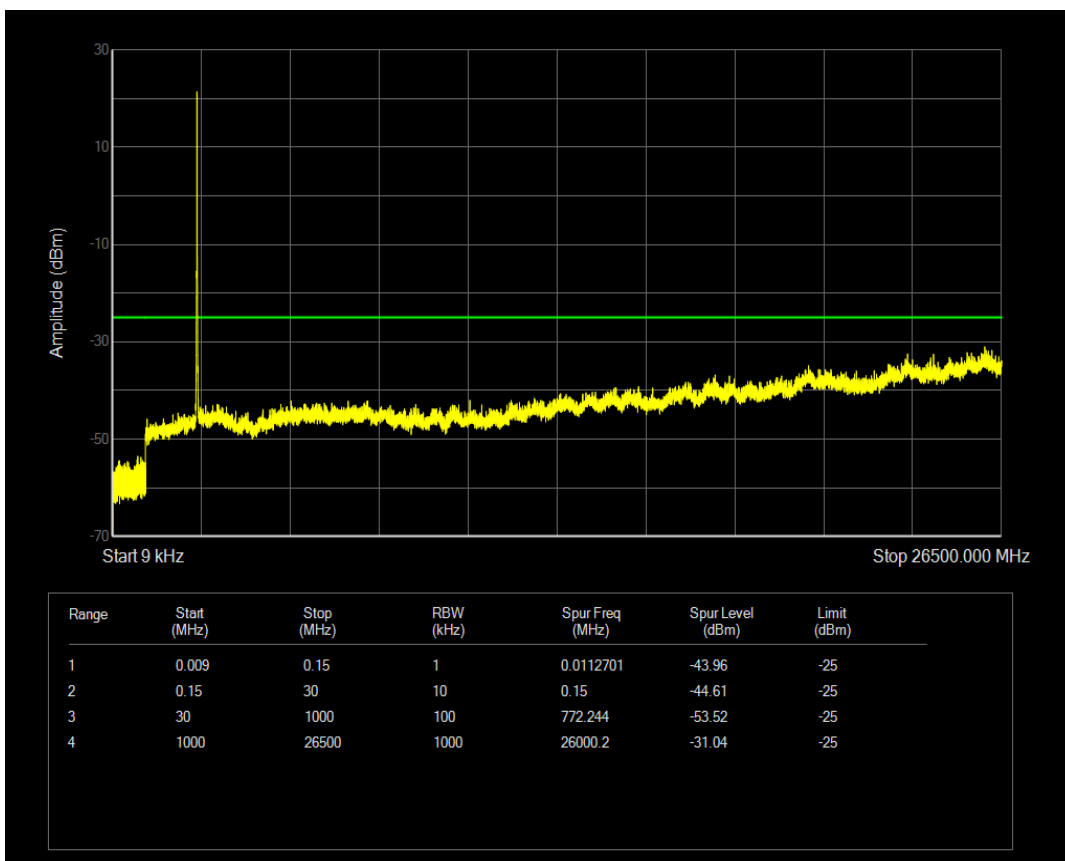

Band7 QPSK BW=10MHz Channel=21100 RB Size=50 Position=#0