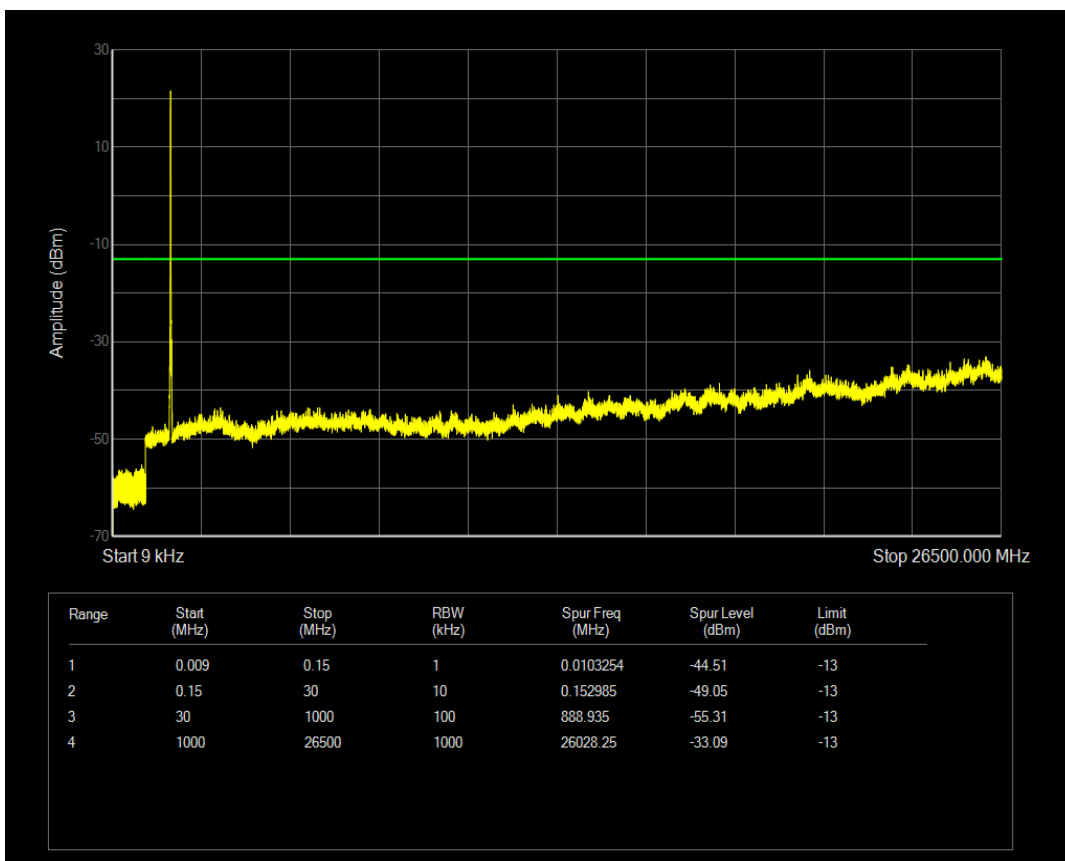

Band4 QPSK BW=10MHz Channel=20350 RB Size=50 Position=#0