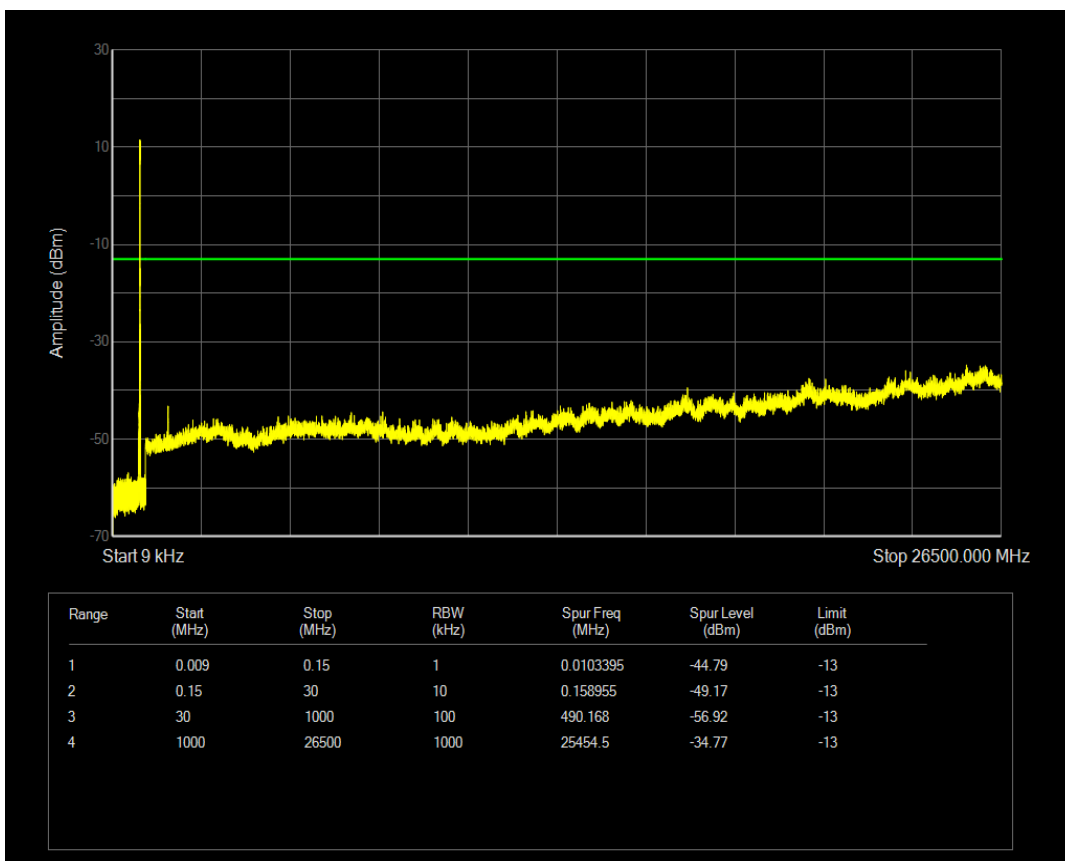

Band26b QAM16 BW=10MHz Channel=26840 RB Size=50 Position=#0

Band26b QPSK BW=10MHz Channel=26915 RB Size=1 Position=#0

Band26b QAM16 BW=10MHz Channel=26915 RB Size=1 Position=#0

Band26b QPSK BW=10MHz Channel=26915 RB Size=50 Position=#0

Band26b QAM16 BW=10MHz Channel=26915 RB Size=50 Position=#0

Band26b QPSK BW=10MHz Channel=26990 RB Size=1 Position=#0

Band26b QPSK BW=10MHz Channel=26990 RB Size=50 Position=#0

Band26b QAM16 BW=10MHz Channel=26990 RB Size=1 Position=#0