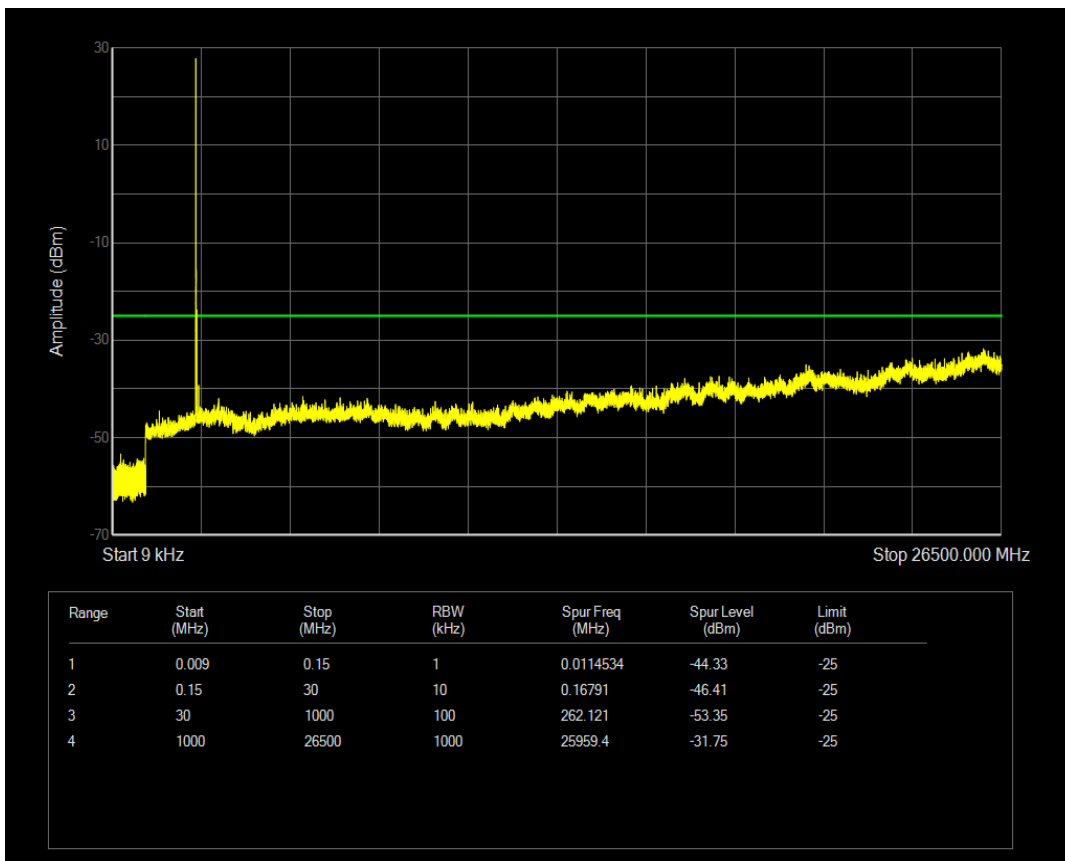

Band4 QAM16 BW=20MHz Channel=20175 RB Size=100 Position=#0

Band4 QPSK BW=20MHz Channel=20300 RB Size=1 Position=#0

Band4 QAM16 BW=20MHz Channel=20300 RB Size=1 Position=#0

Band4 QPSK BW=20MHz Channel=20300 RB Size=100 Position=#0

Band4 QAM16 BW=20MHz Channel=20300 RB Size=100 Position=#0

Band7 QPSK BW=5MHz Channel=20775 RB Size=1 Position=#0

Band7 QPSK BW=5MHz Channel=20775 RB Size=25 Position=#0

Band7 QAM16 BW=5MHz Channel=20775 RB Size=1 Position=#0