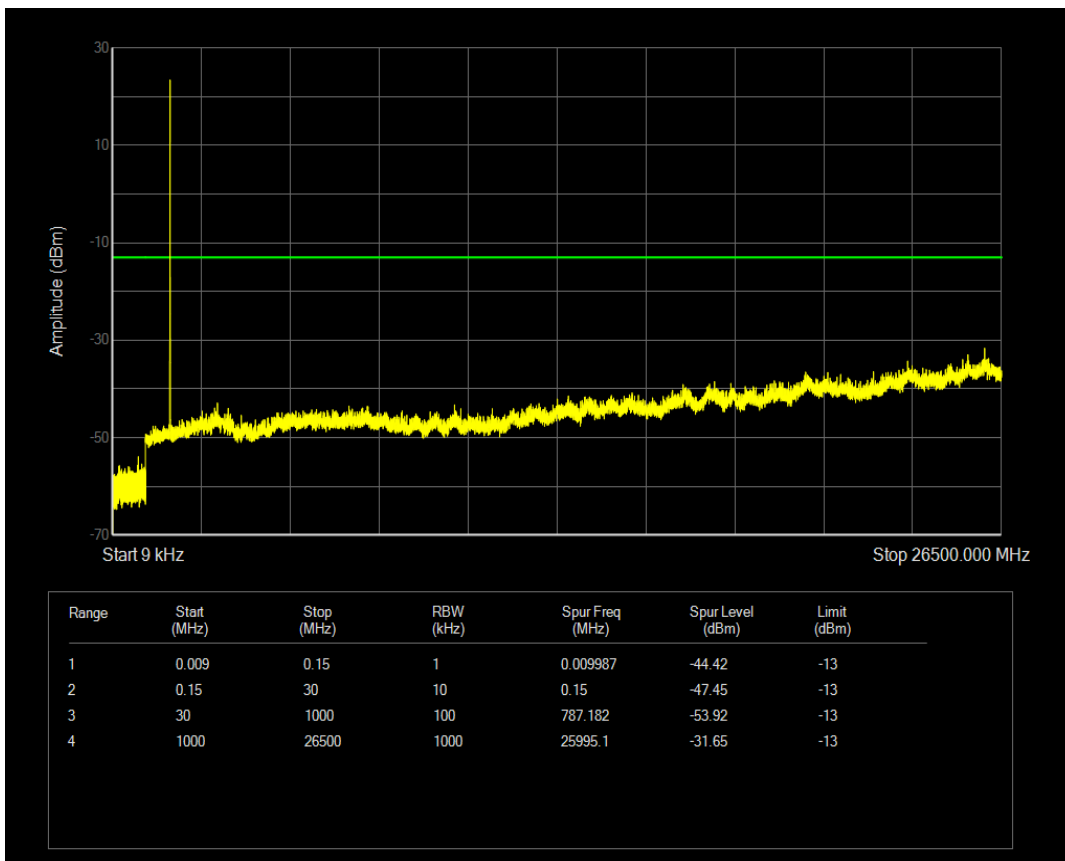

Band4 QAM16 BW=3MHz Channel=20175 RB Size=15 Position=#0