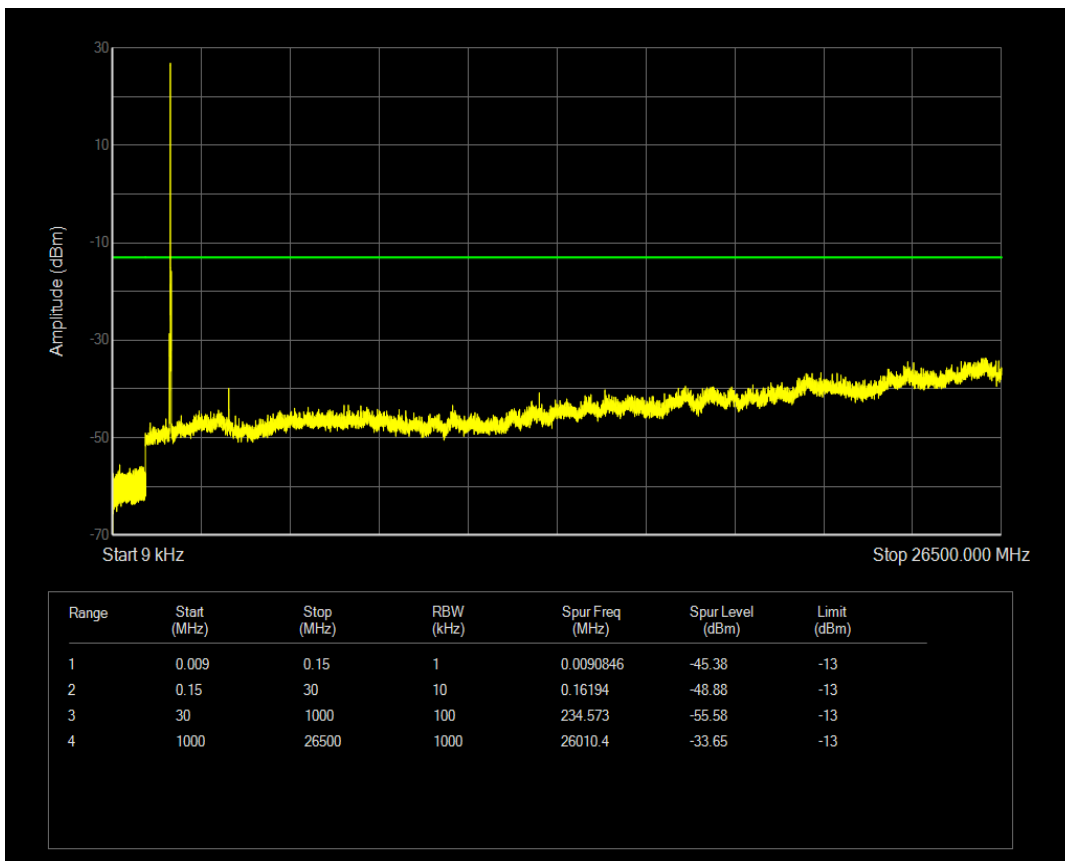

Band4 QPSK BW=15MHz Channel=20325 RB Size=1 Position=#0