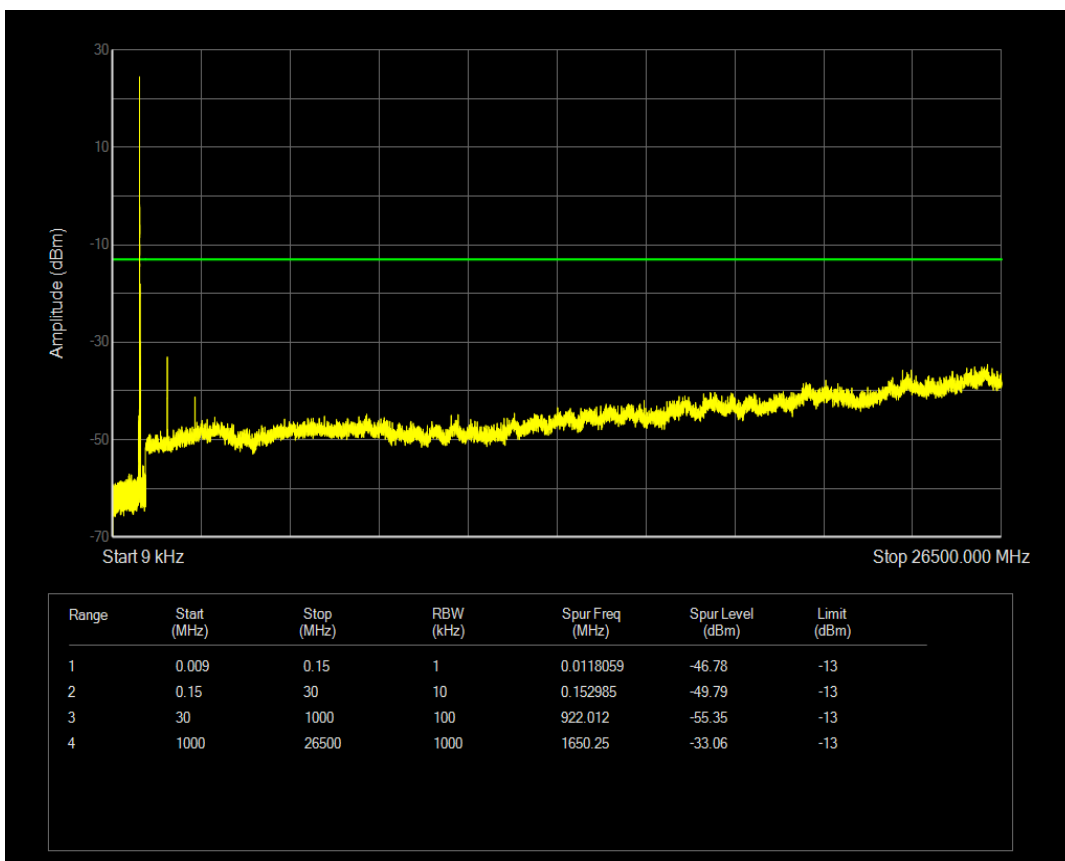

Band26b QPSK BW=15MHz Channel=26865 RB Size=1 Position=#0

Band26b QAM16 BW=10MHz Channel=26990 RB Size=50 Position=#0

Band26b QPSK BW=15MHz Channel=26865 RB Size=75 Position=#0

Band26b QAM16 BW=15MHz Channel=26865 RB Size=1 Position=#0