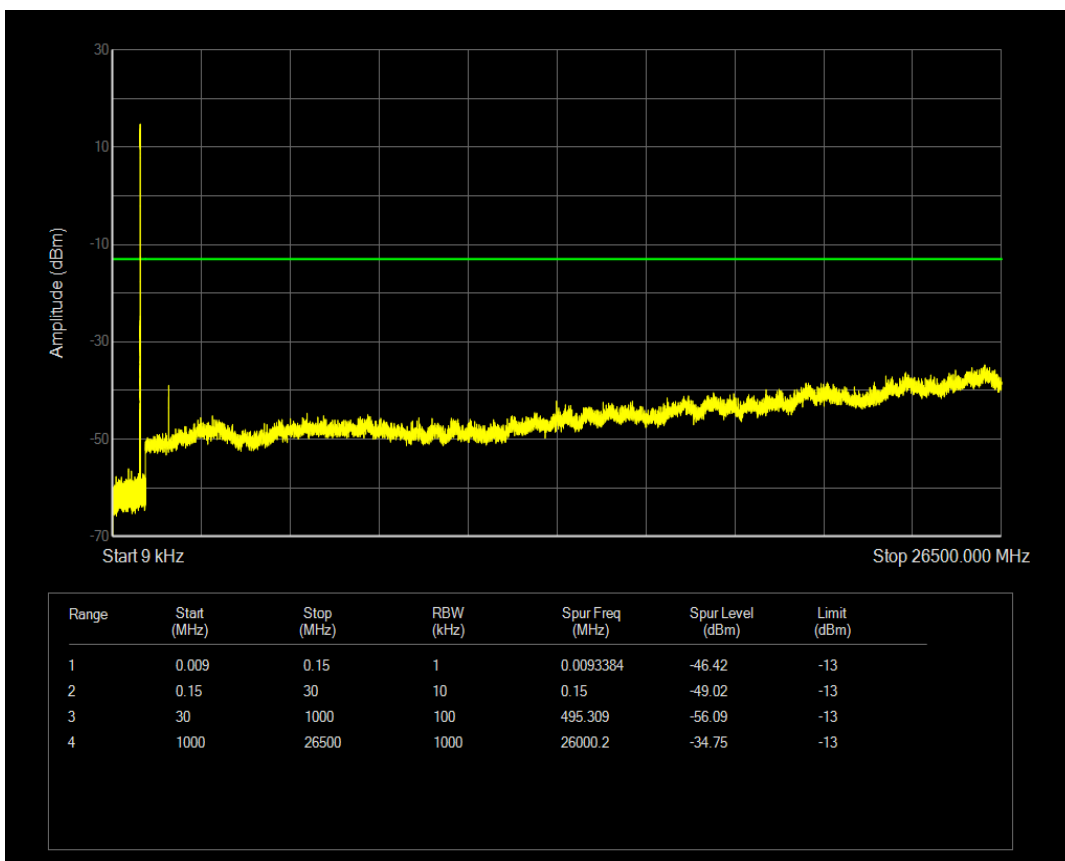

Band26b QAM16 BW=5MHz Channel=27015 RB Size=25 Position=#0