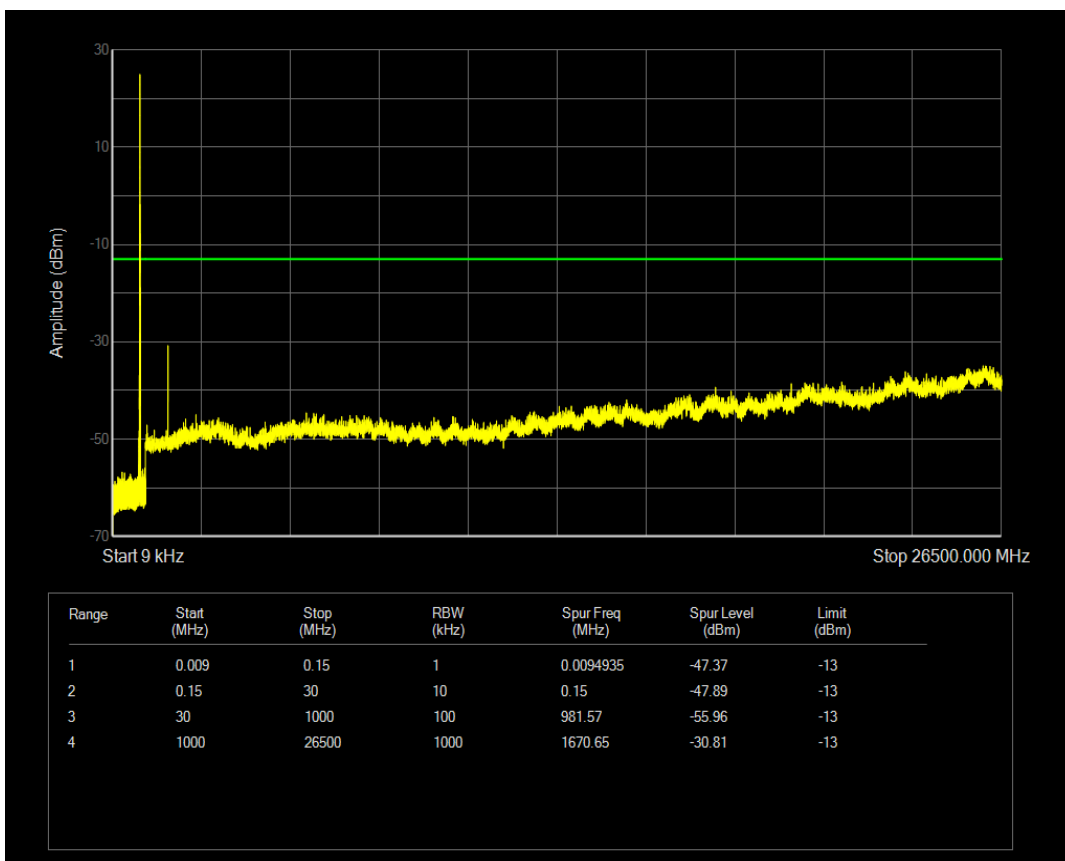

Band26b QPSK BW=15MHz Channel=26965 RB Size=1 Position=#0