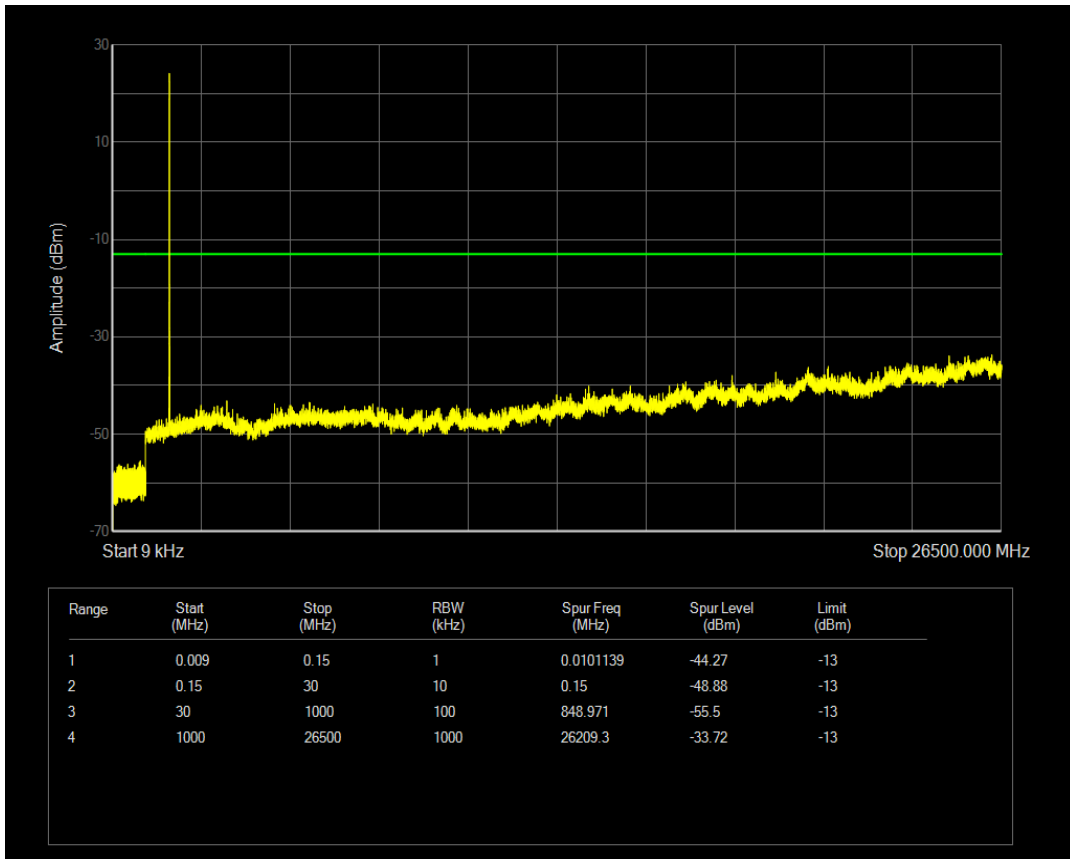

Band4 QPSK BW=3MHz Channel=19965 RB Size=15 Position=#0