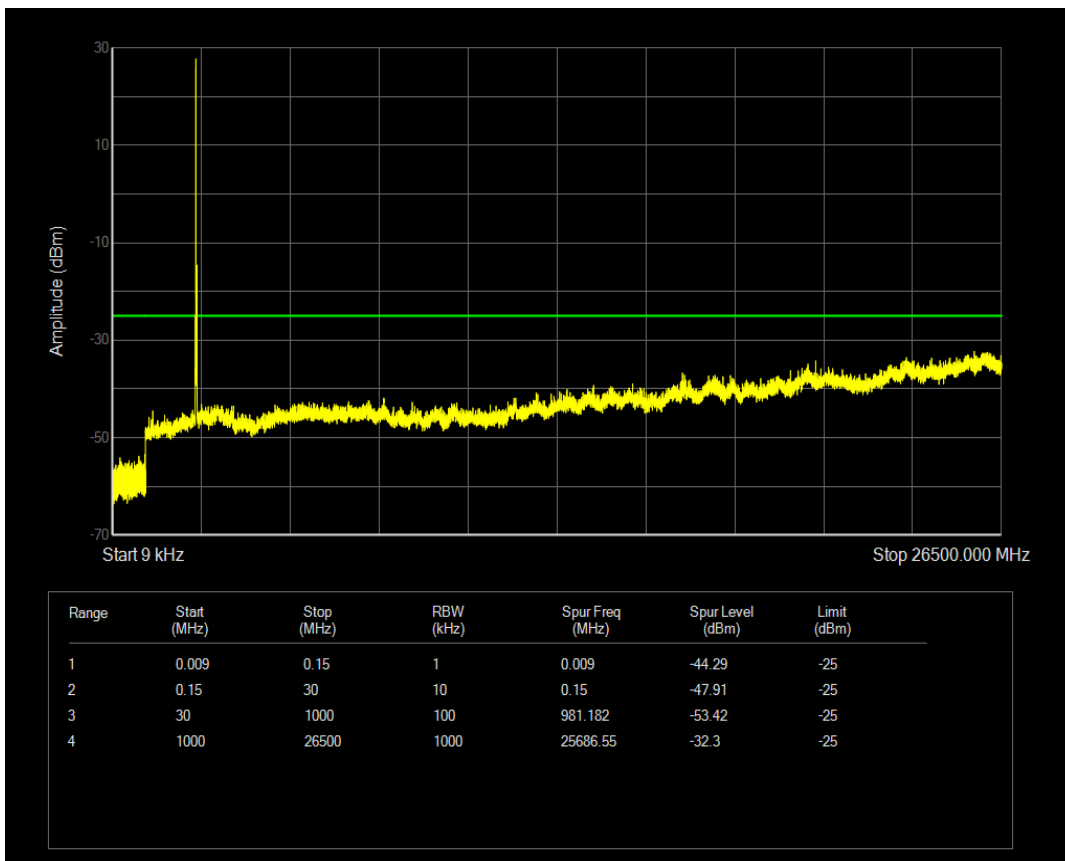

Band7 QPSK BW=20MHz Channel=20850 RB Size=1 Position=#0