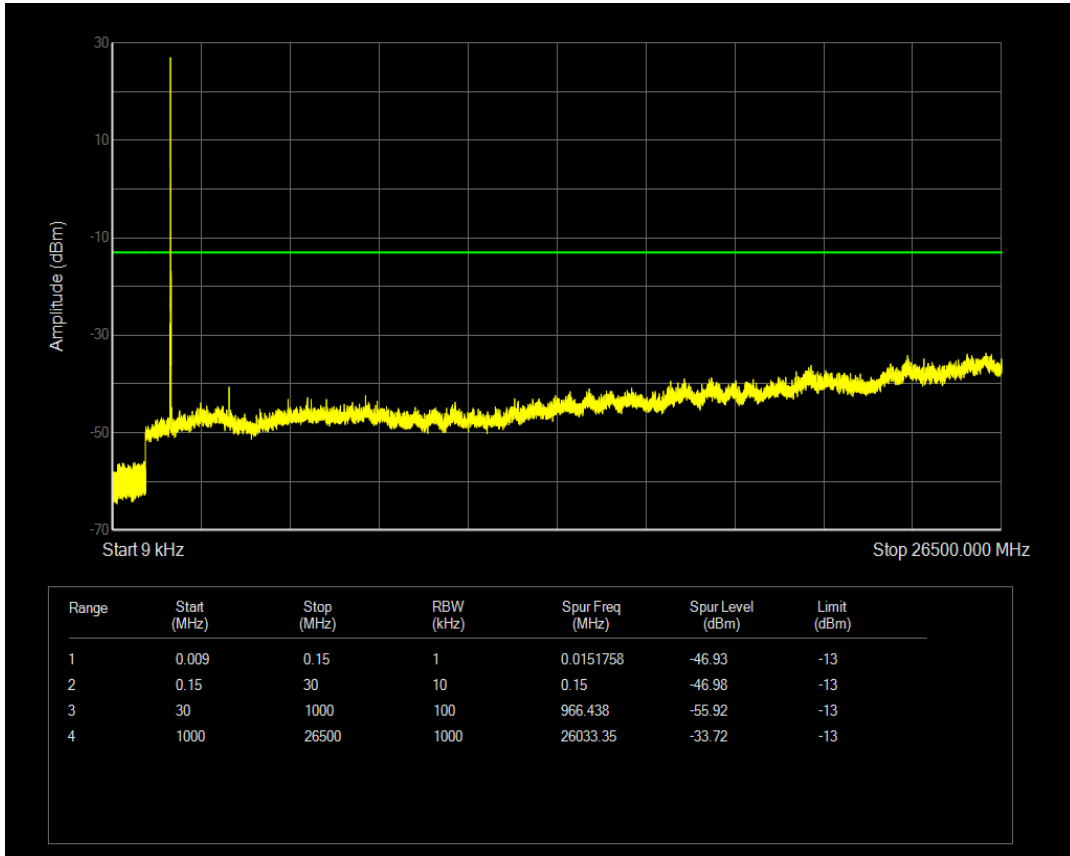

Band4 QPSK BW=10MHz Channel=20350 RB Size=1 Position=#0