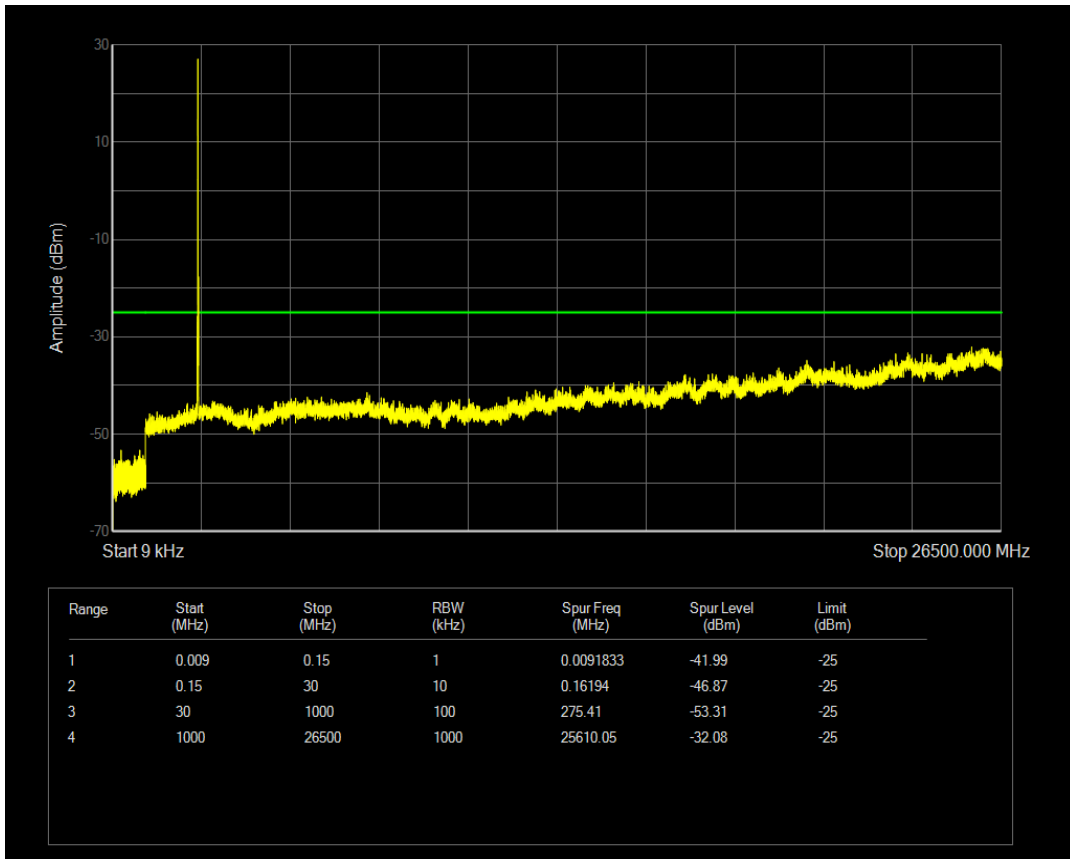

Band7 QPSK BW=10MHz Channel=21100 RB Size=1 Position=#0

Band7 QAM16 BW=10MHz Channel=20800 RB Size=50 Position=#0

Band7 QPSK BW=10MHz Channel=21100 RB Size=50 Position=#0

Band7 QAM16 BW=10MHz Channel=21100 RB Size=50 Position=#0

Band7 QAM16 BW=10MHz Channel=21100 RB Size=1 Position=#0

Band7 QPSK BW=10MHz Channel=21400 RB Size=50 Position=#0

Band7 QPSK BW=10MHz Channel=21400 RB Size=1 Position=#0

Band7 QAM16 BW=10MHz Channel=21400 RB Size=1 Position=#0