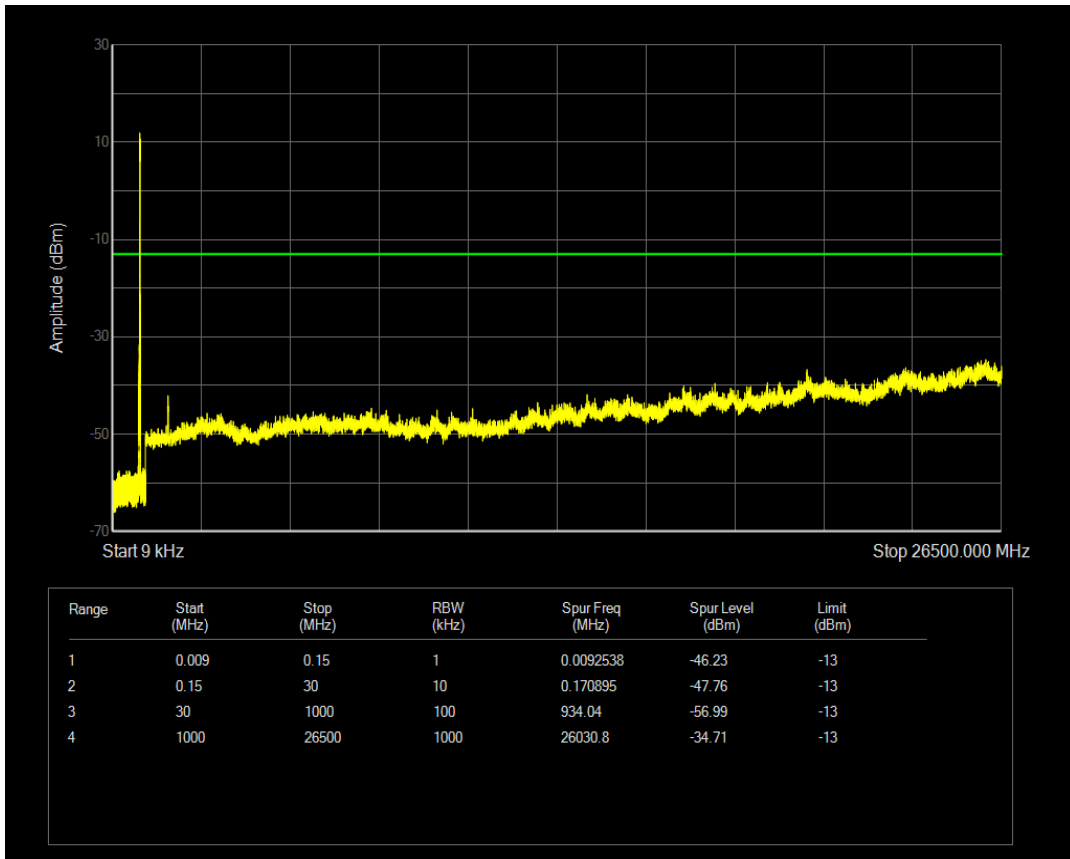

Band26b QPSK BW=15MHz Channel=26865 RB Size=1 Position=#0

Band26b QAM16 BW=10MHz Channel=26990 RB Size=50 Position=#0

Band26b QPSK BW=15MHz Channel=26865 RB Size=75 Position=#0

Band26b QAM16 BW=15MHz Channel=26865 RB Size=1 Position=#0

Band26b QAM16 BW=15MHz Channel=26865 RB Size=75 Position=#0

Band26b QPSK BW=15MHz Channel=26915 RB Size=1 Position=#0

Band26b QPSK BW=15MHz Channel=26915 RB Size=75 Position=#0

Band26b QAM16 BW=15MHz Channel=26915 RB Size=1 Position=#0