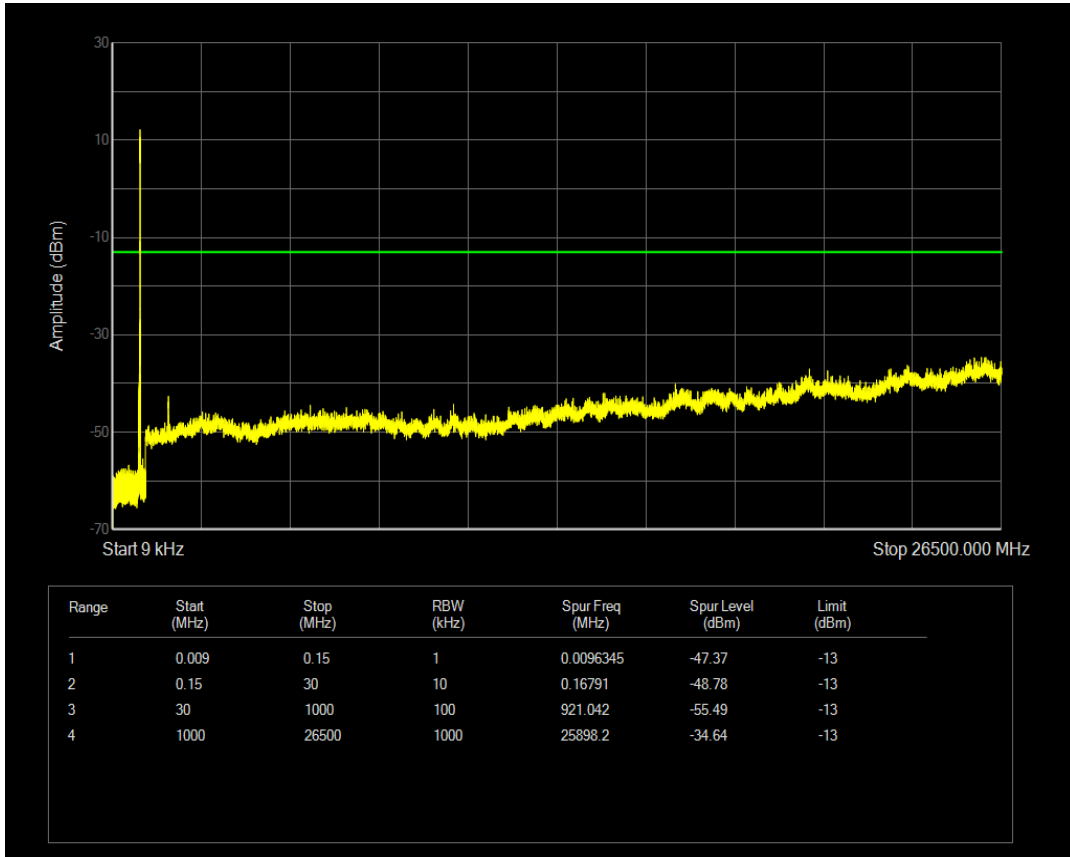

Band26b QAM16 BW=15MHz Channel=26865 RB Size=75 Position=#0

Band26b QPSK BW=15MHz Channel=26915 RB Size=1 Position=#0

Band26b QPSK BW=15MHz Channel=26915 RB Size=75 Position=#0

Band26b QAM16 BW=15MHz Channel=26915 RB Size=1 Position=#0

Band26b QPSK BW=15MHz Channel=26965 RB Size=1 Position=#0

Band26b QAM16 BW=15MHz Channel=26915 RB Size=75 Position=#0

Band26b QPSK BW=15MHz Channel=26965 RB Size=75 Position=#0

Band26b QAM16 BW=15MHz Channel=26965 RB Size=1 Position=#0