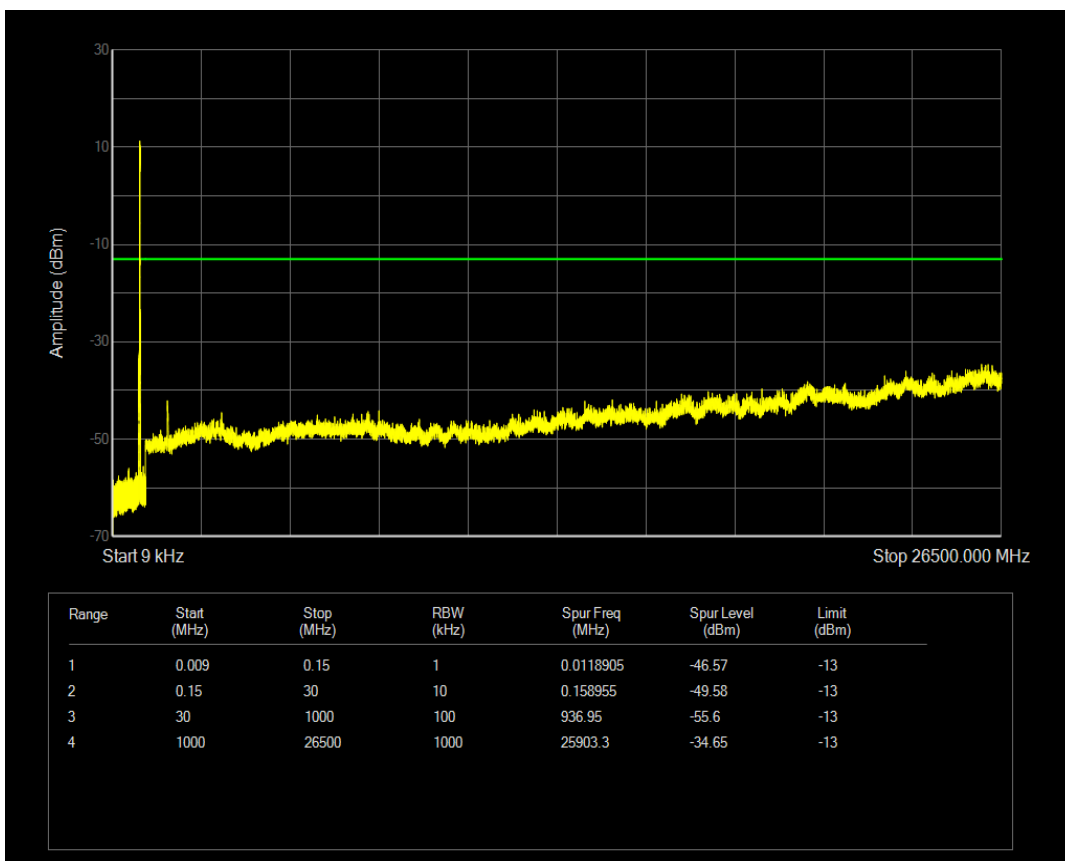

Band26b QPSK BW=15MHz Channel=26865 RB Size=75 Position=#0