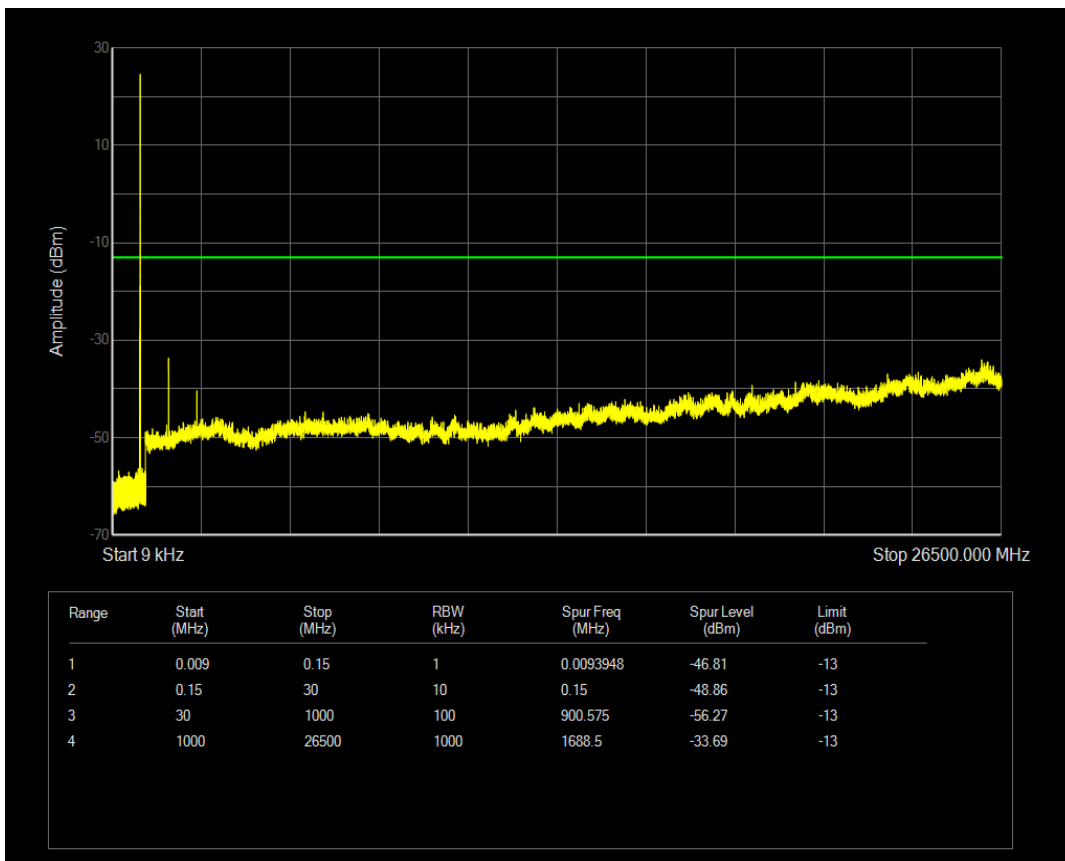

Band26b QAM16 BW=5MHz Channel=26915 RB Size=1 Position=#0

Band26b QPSK BW=5MHz Channel=27015 RB Size=1 Position=#0

Band26b QAM16 BW=5MHz Channel=27015 RB Size=1 Position=#0

Band26b QPSK BW=5MHz Channel=27015 RB Size=25 Position=#0

Band26b QAM16 BW=5MHz Channel=27015 RB Size=25 Position=#0

Band26b QPSK BW=10MHz Channel=26840 RB Size=50 Position=#0

Band26b QPSK BW=10MHz Channel=26840 RB Size=1 Position=#0

Band26b QAM16 BW=10MHz Channel=26840 RB Size=1 Position=#0