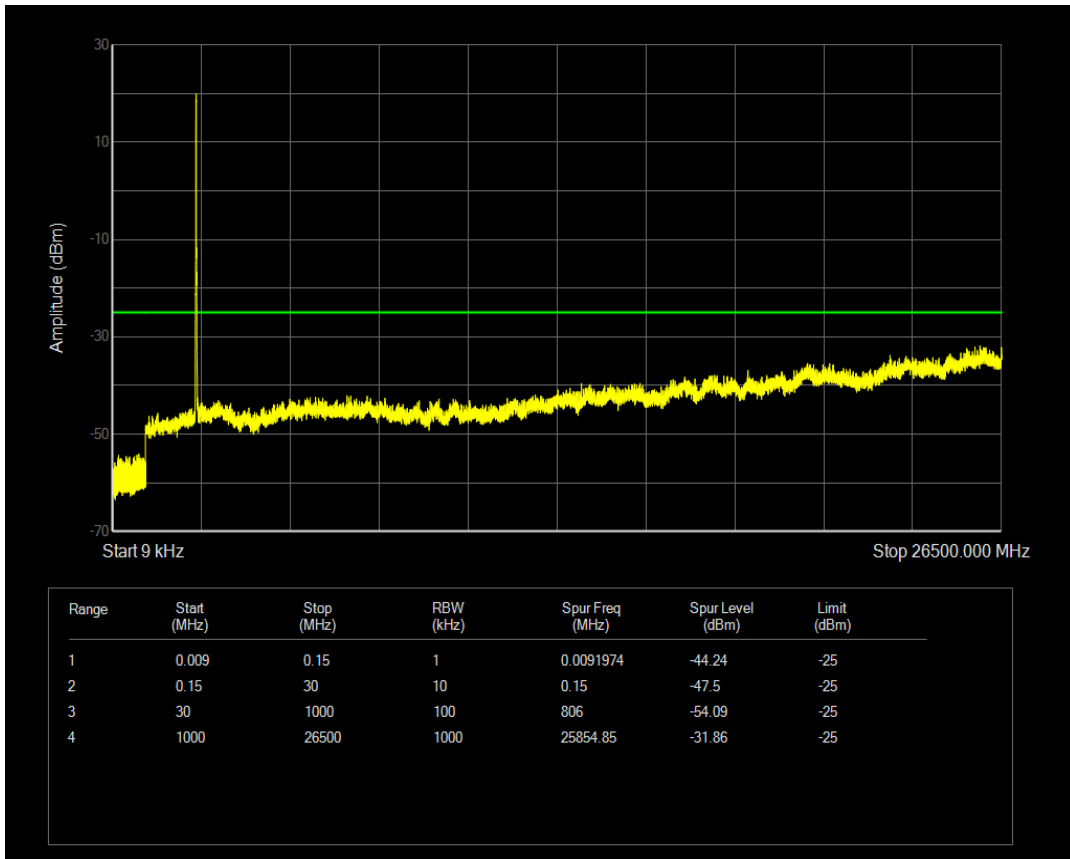

Band7 QAM16 BW=15MHz Channel=20825 RB Size=75 Position=#0