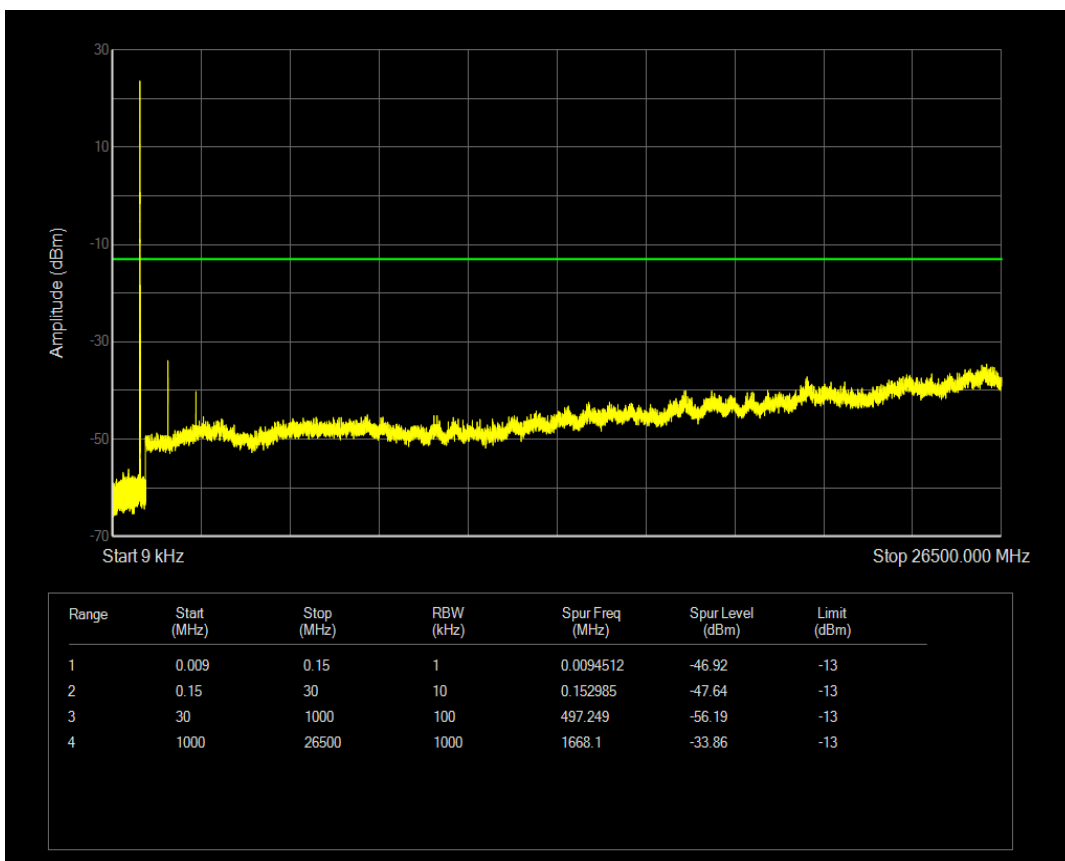

Band26b QAM16 BW=5MHz Channel=26915 RB Size=1 Position=#0

Band26b QPSK BW=5MHz Channel=27015 RB Size=1 Position=#0

Band26b QAM16 BW=5MHz Channel=27015 RB Size=1 Position=#0

Band26b QPSK BW=5MHz Channel=27015 RB Size=25 Position=#0

Band26b QAM16 BW=5MHz Channel=27015 RB Size=25 Position=#0

Band26b QPSK BW=10MHz Channel=26840 RB Size=50 Position=#0

Band26b QPSK BW=10MHz Channel=26840 RB Size=1 Position=#0

Band26b QAM16 BW=10MHz Channel=26840 RB Size=1 Position=#0