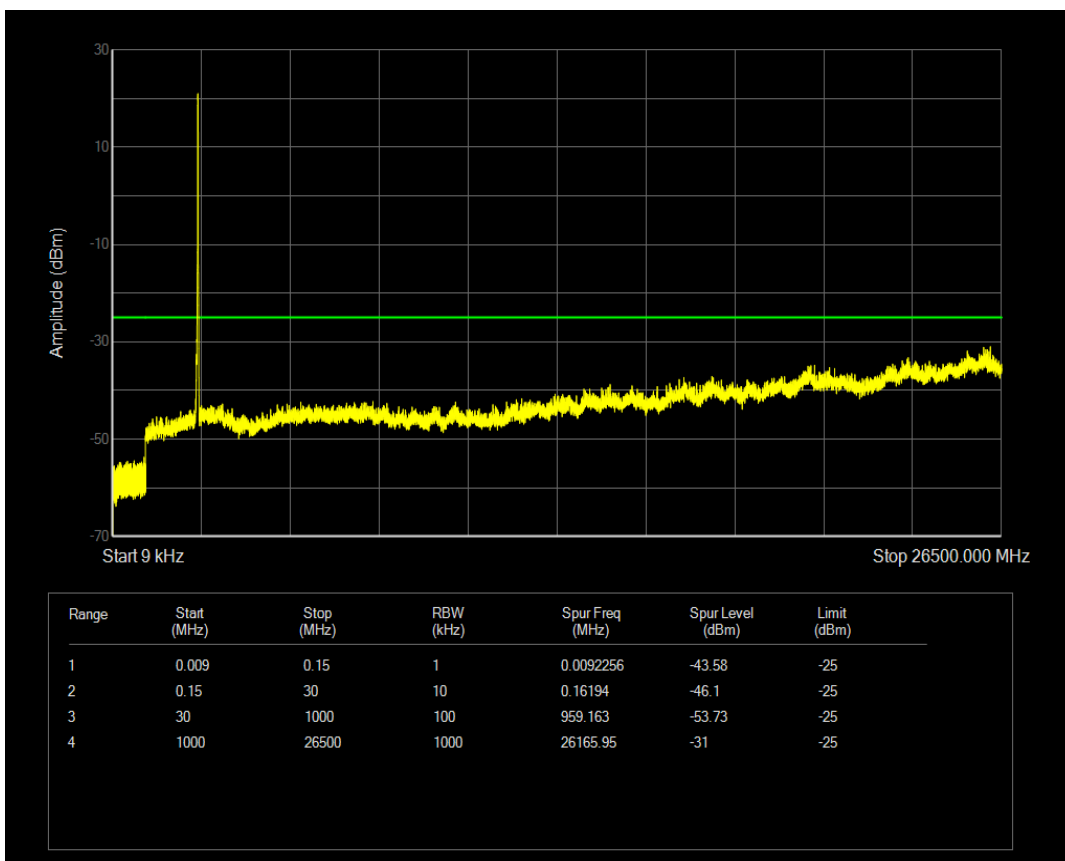

Band7 QPSK BW=15MHz Channel=21375 RB Size=75 Position=#0