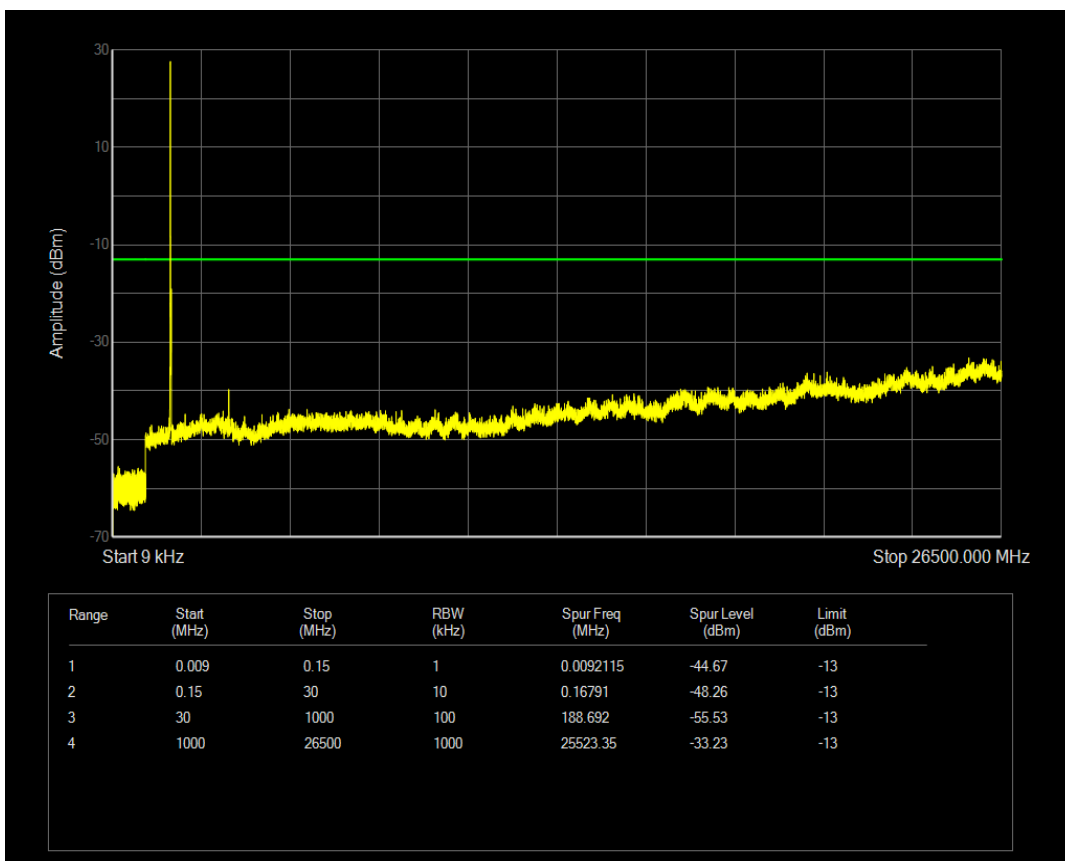

Band4 QAM16 BW=15MHz Channel=20175 RB Size=75 Position=#0

Band4 QPSK BW=15MHz Channel=20325 RB Size=1 Position=#0

Band4 QPSK BW=15MHz Channel=20325 RB Size=75 Position=#0

Band4 QAM16 BW=15MHz Channel=20325 RB Size=1 Position=#0