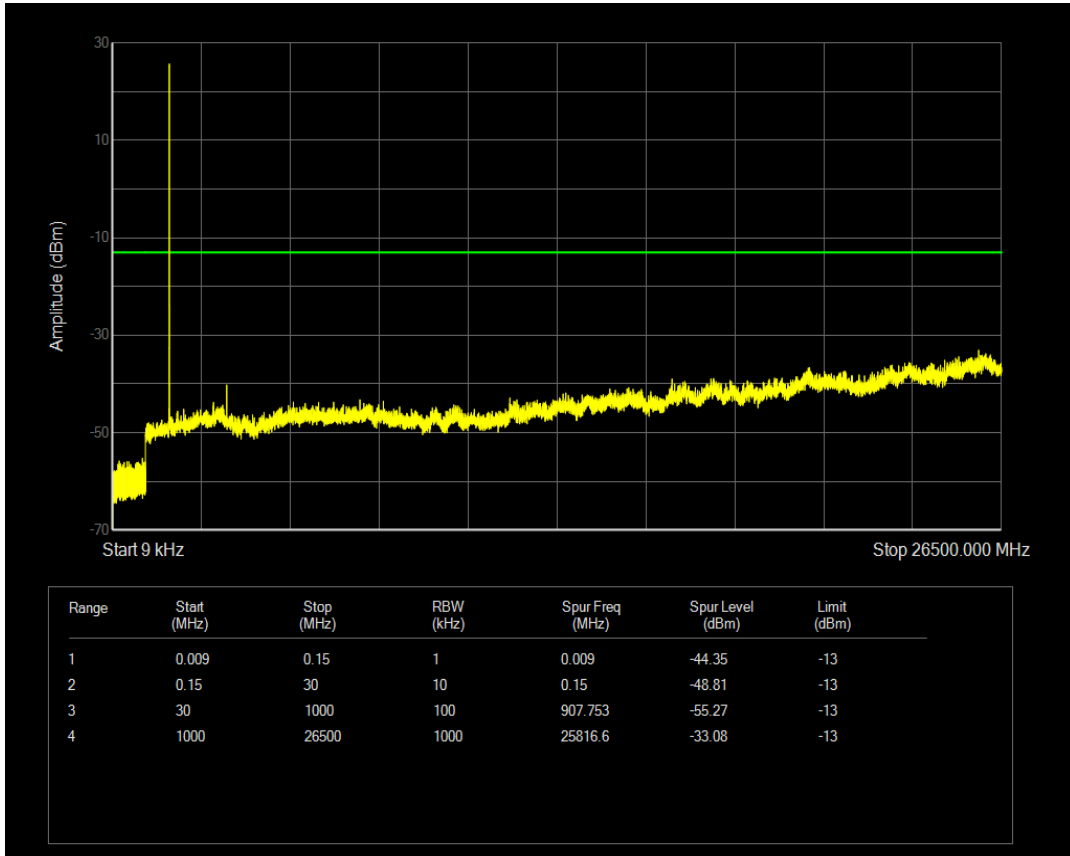

Band26b QAM16 BW=15MHz Channel=26965 RB Size=75 Position=#0

Band4 QPSK BW=1.4MHz Channel=19957 RB Size=6 Position=#0

Band4 QPSK BW=1.4MHz Channel=19957 RB Size=1 Position=#0

Band4 QAM16 BW=1.4MHz Channel=19957 RB Size=1 Position=#0

Band4 QAM16 BW=1.4MHz Channel=19957 RB Size=6 Position=#0

Band4 QPSK BW=1.4MHz Channel=20175 RB Size=1 Position=#0

Band4 QPSK BW=1.4MHz Channel=20175 RB Size=6 Position=#0

Band4 QAM16 BW=1.4MHz Channel=20175 RB Size=1 Position=#0