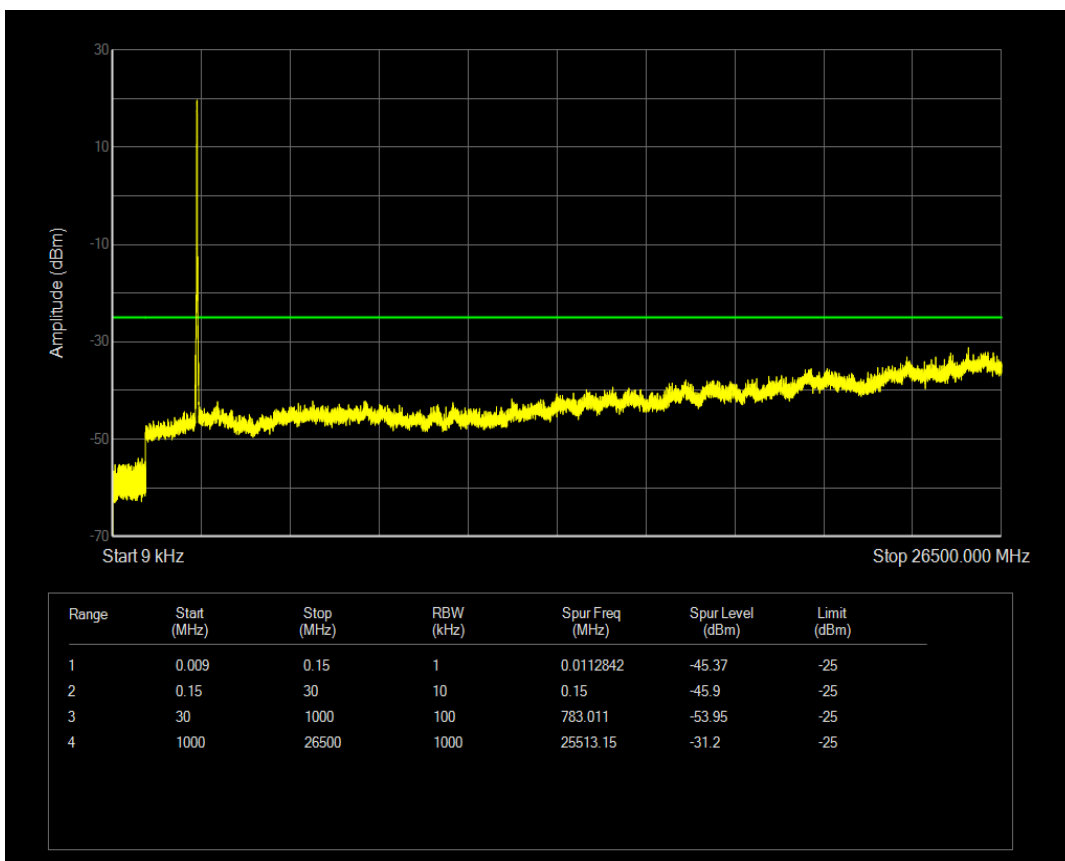

Band7 QAM16 BW=20MHz Channel=21100 RB Size=100 Position=#0