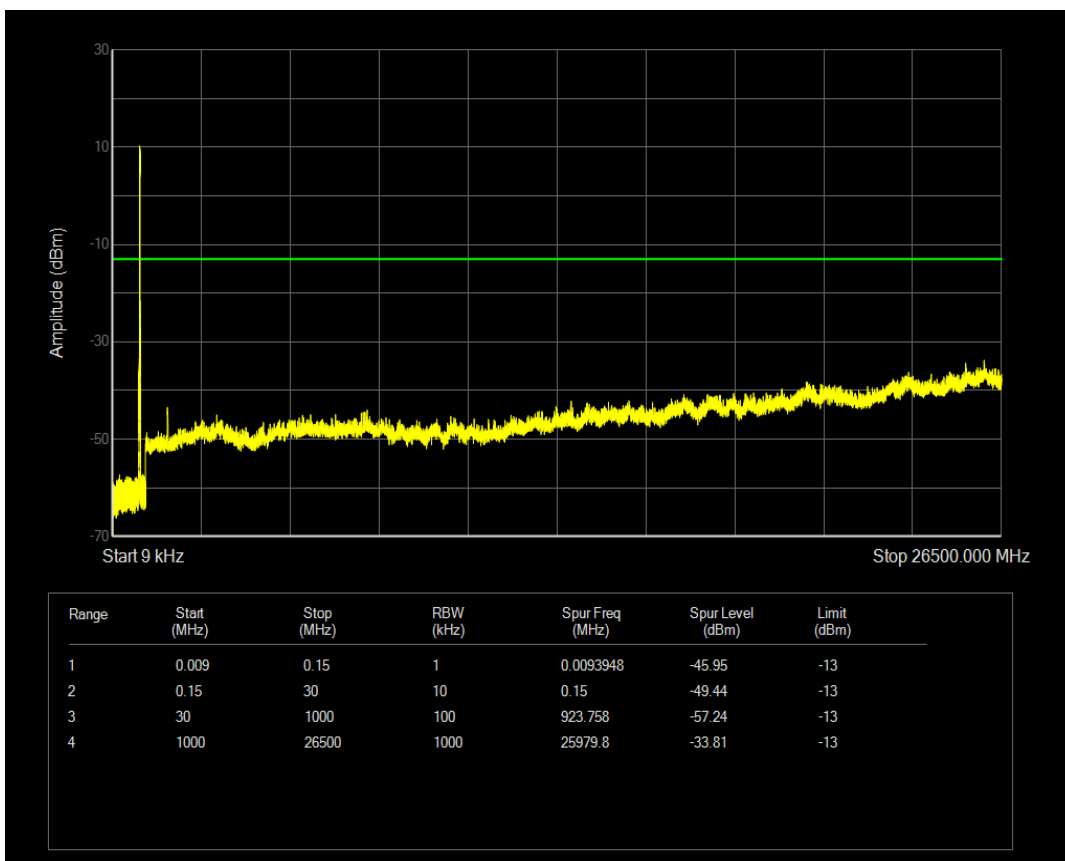

Band26b QAM16 BW=15MHz Channel=26865 RB Size=75 Position=#0