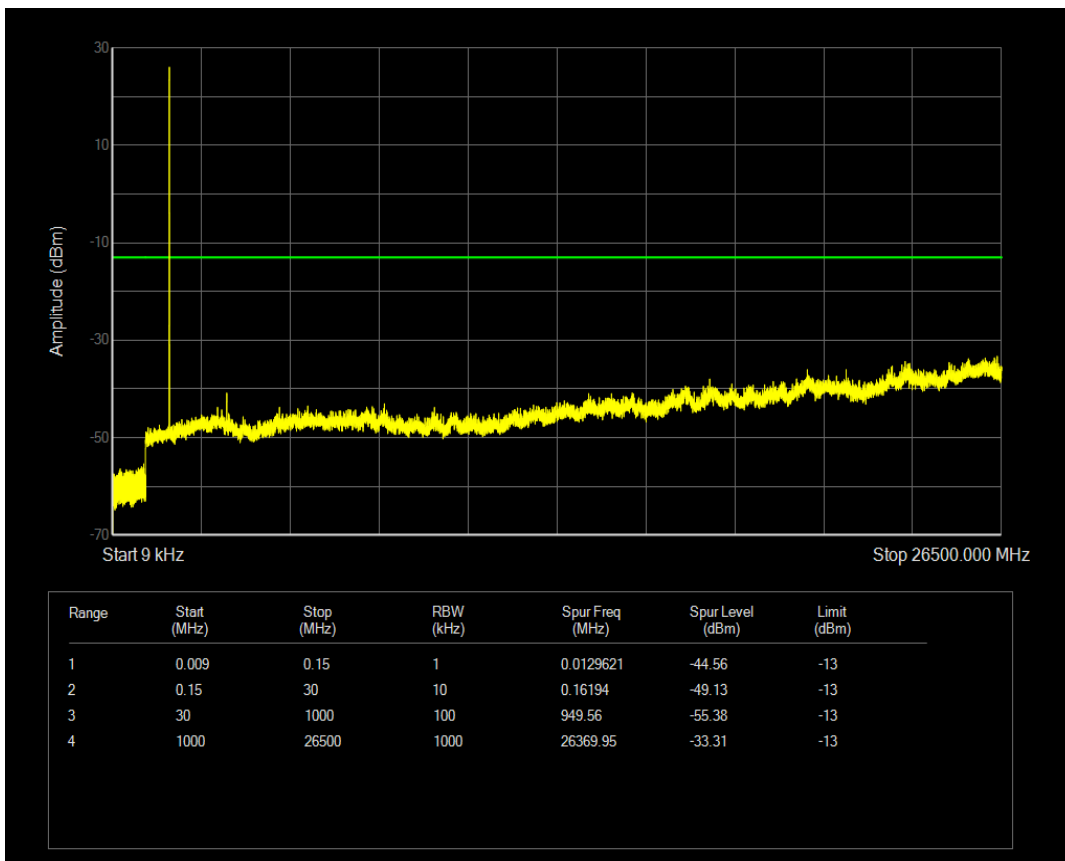

Band4 QPSK BW=1.4MHz Channel=19957 RB Size=6 Position=#0