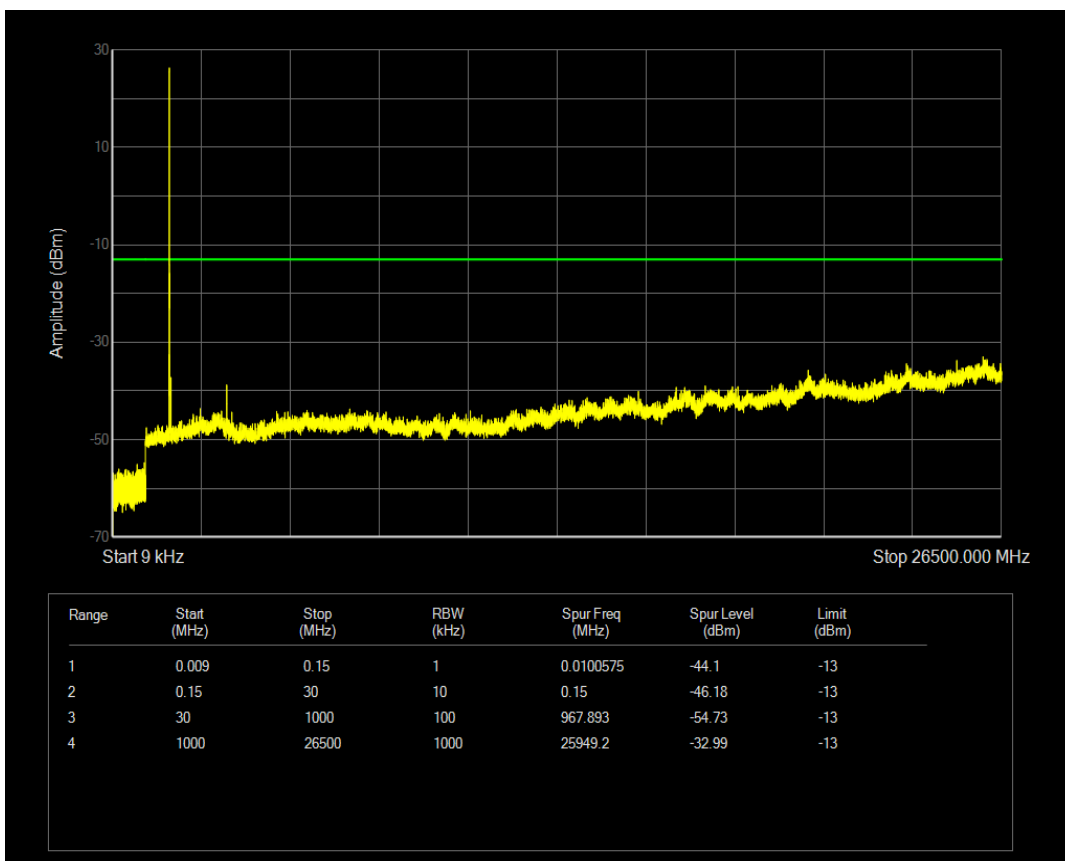

Band4 QAM16 BW=3MHz Channel=20385 RB Size=15 Position=#0

Band4 QPSK BW=5MHz Channel=19975 RB Size=1 Position=#0

Band4 QPSK BW=5MHz Channel=19975 RB Size=25 Position=#0

Band4 QAM16 BW=5MHz Channel=19975 RB Size=1 Position=#0