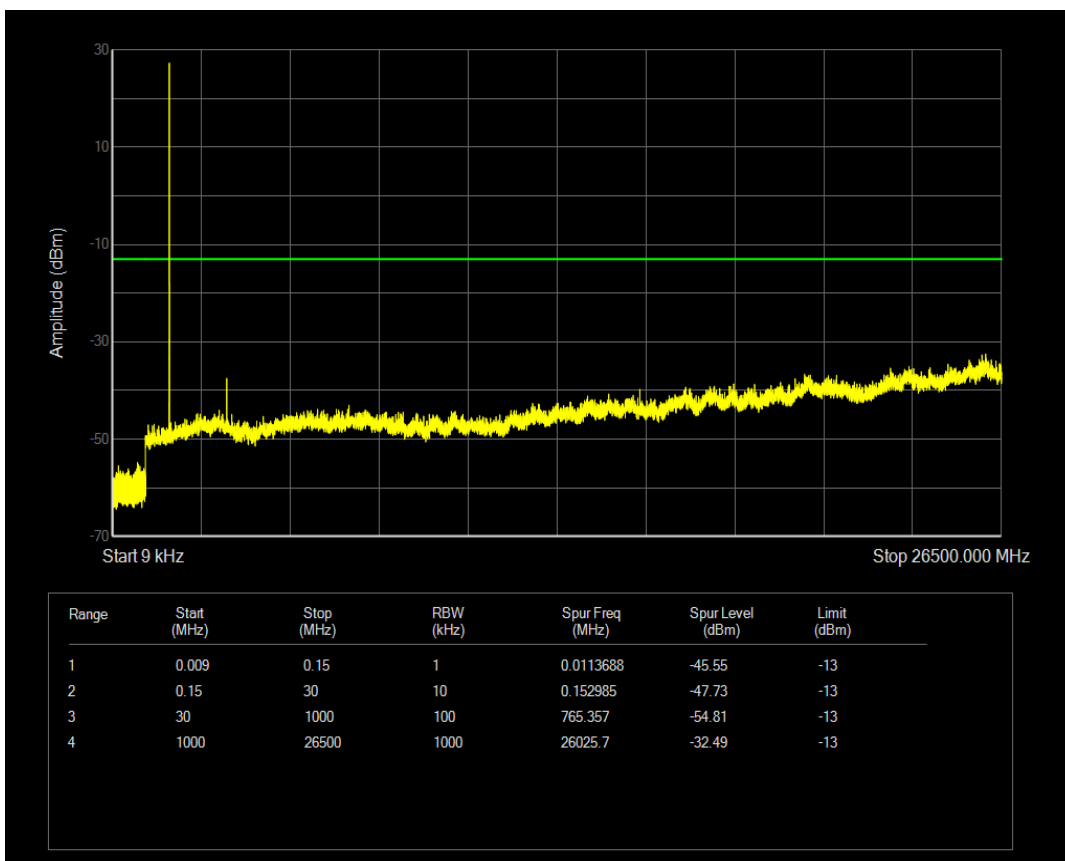

Band4 QAM16 BW=3MHz Channel=19965 RB Size=1 Position=#0