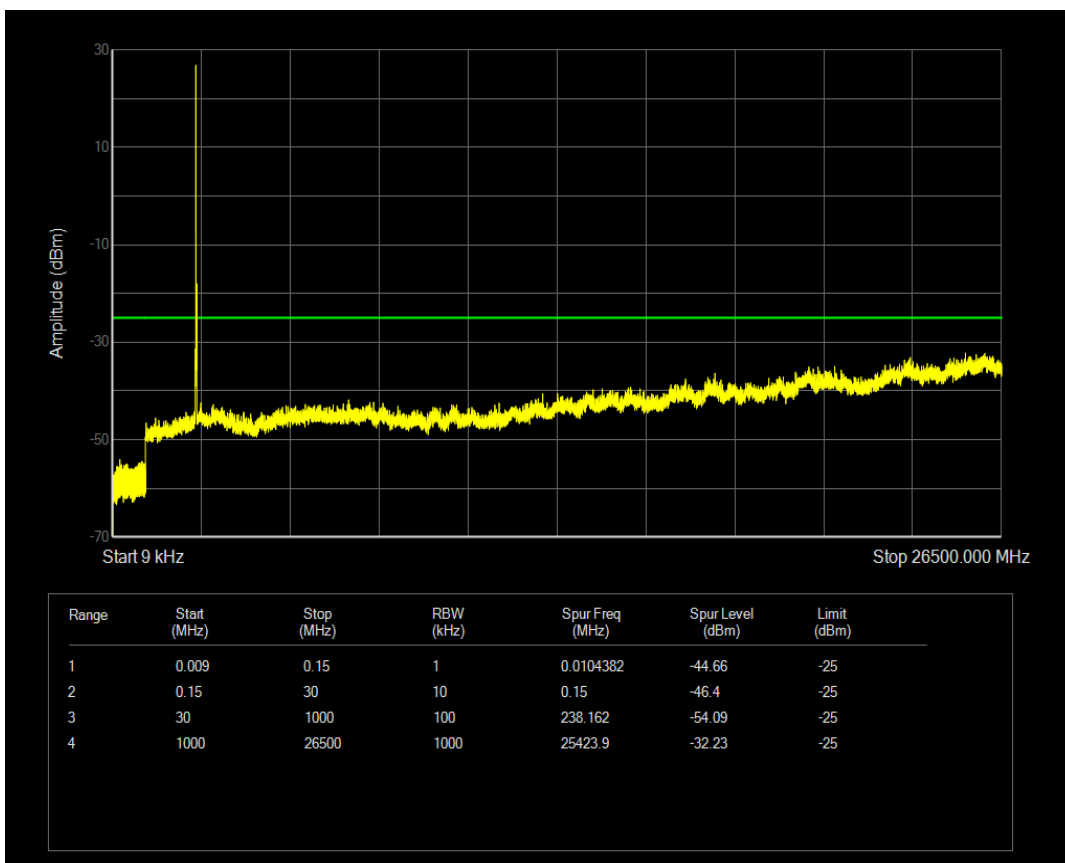

Band7 QAM16 BW=10MHz Channel=21400 RB Size=50 Position=#0

Band7 QPSK BW=15MHz Channel=20825 RB Size=1 Position=#0

Band7 QPSK BW=15MHz Channel=20825 RB Size=75 Position=#0

Band7 QAM16 BW=15MHz Channel=20825 RB Size=1 Position=#0