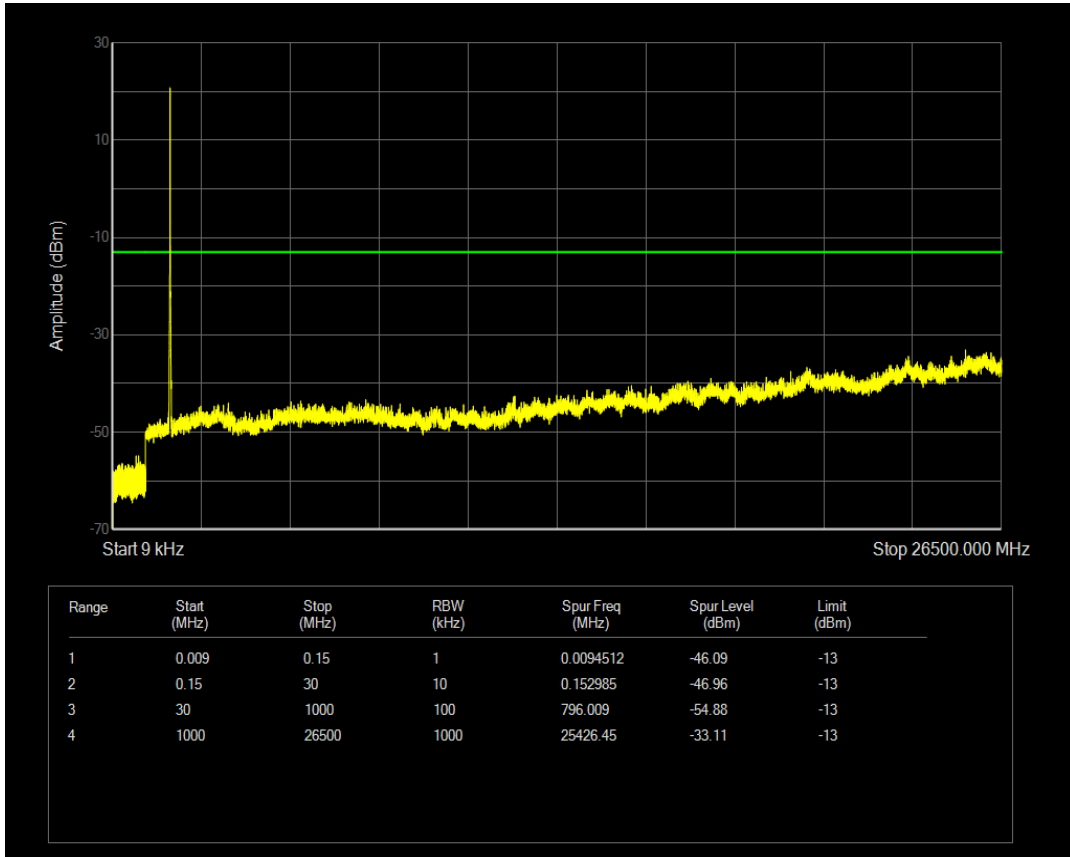

Band4 QAM16 BW=10MHz Channel=20000 RB Size=50 Position=#0

Band4 QPSK BW=10MHz Channel=20175 RB Size=1 Position=#0

Band4 QPSK BW=10MHz Channel=20175 RB Size=50 Position=#0

Band4 QAM16 BW=10MHz Channel=20175 RB Size=1 Position=#0

Band4 QAM16 BW=10MHz Channel=20175 RB Size=50 Position=#0

Band4 QPSK BW=10MHz Channel=20350 RB Size=1 Position=#0

Band4 QPSK BW=10MHz Channel=20350 RB Size=50 Position=#0

Band4 QAM16 BW=10MHz Channel=20350 RB Size=1 Position=#0