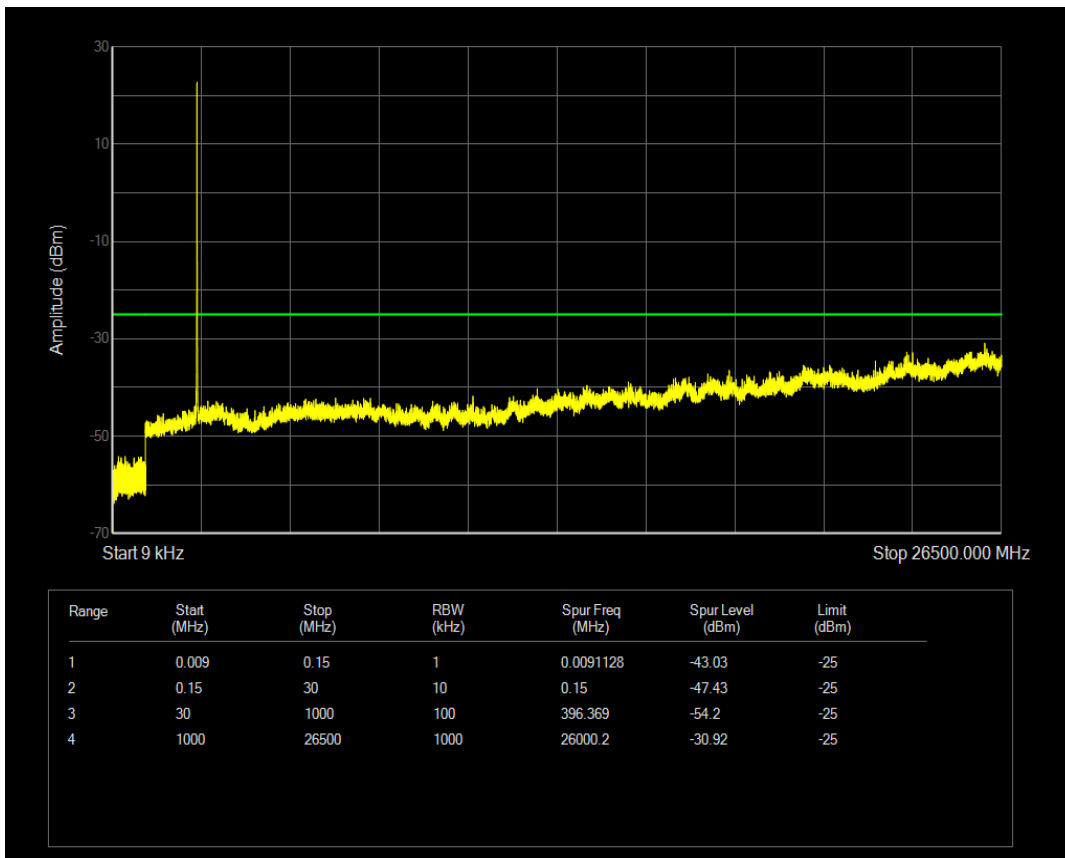

Band7 QPSK BW=5MHz Channel=21100 RB Size=25 Position=#0