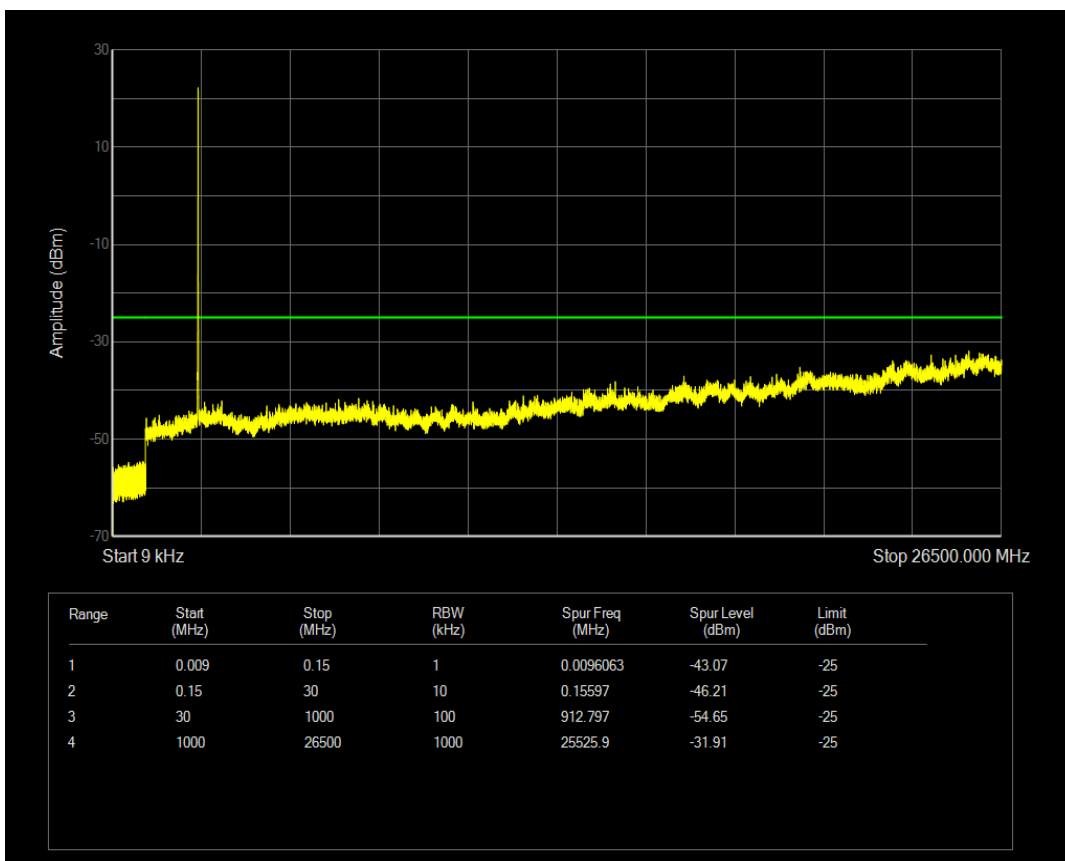

Band7 QAM16 BW=5MHz Channel=21100 RB Size=25 Position=#0

Band7 QPSK BW=5MHz Channel=21425 RB Size=1 Position=#0

Band7 QPSK BW=5MHz Channel=21425 RB Size=25 Position=#0

Band7 QAM16 BW=5MHz Channel=21425 RB Size=1 Position=#0

Band7 QAM16 BW=5MHz Channel=21425 RB Size=25 Position=#0

Band7 QPSK BW=10MHz Channel=20800 RB Size=50 Position=#0

Band7 QPSK BW=10MHz Channel=20800 RB Size=1 Position=#0

Band7 QAM16 BW=10MHz Channel=20800 RB Size=1 Position=#0