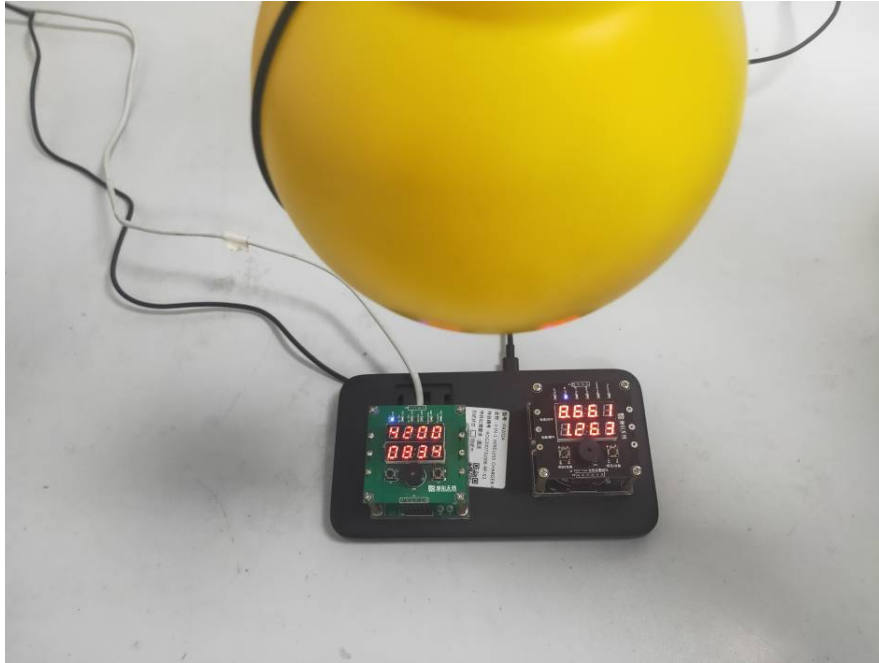

EXHIBIT D - TEST SETUP PHOTOGRAPHS

H-Filed Strength View
Position A (Test distance: 15cm)

Position B (Test distance: 15cm)

Position C (Test distance: 15cm)

Position D (Test distance: 15cm)

Position E (Test distance: 20cm)

E-Filed Strength View
Position A (Test distance: 15cm)

Position B (Test distance: 15cm)

Position C (Test distance: 15cm)

Position D (Test distance: 15cm)

Position E (Test distance: 20cm)