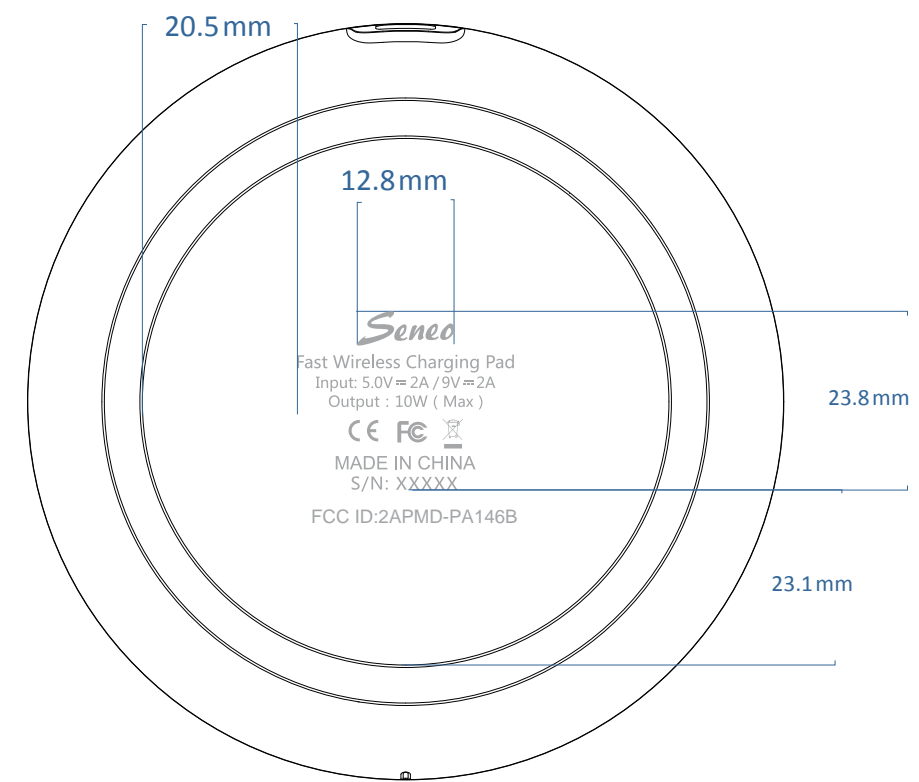

PSU Pantone Cool Gray 6U

PSU Pantone Cool Gray 6U