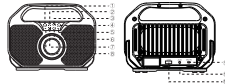

Bluetooth 4.2

3.5mm Audio

USB reading

Lithium battery

Power bank

Lighting

SOS

① SOS: Red/Blue flash, short press to turn on the SOS, and short press again to turn off.

② Speaker power on/off /Mode: press button to turn on machine; short press again to switch mode; long press button to turn off;

③ Play/Pause button: Short press button to play or pause; long press to force to connect or disconnect.