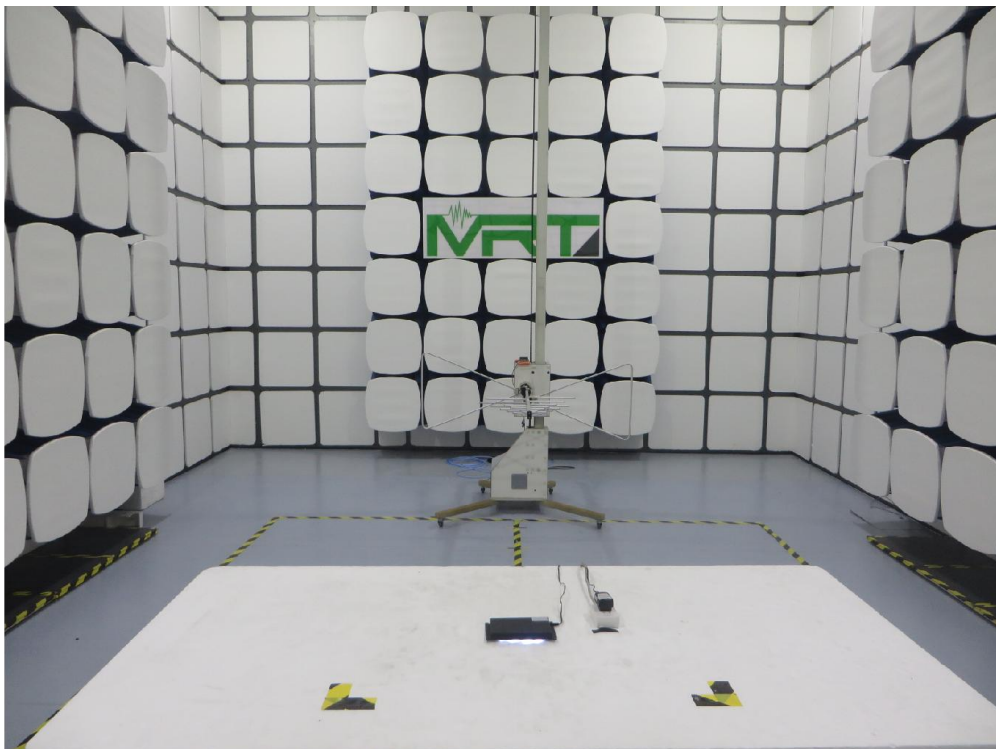

Test Setup Photo

Description: Front View of Conducted Emission Test Setup

Description: Back View of Conducted Emission Test Setup

Description: Radiated Emission Test Setup for 9kHz ~ 30MHz

Description: Radiated Emission Test Setup for 30MHz ~ 1GHz

Description: Radiated Emission Test Setup for Above 1GHz