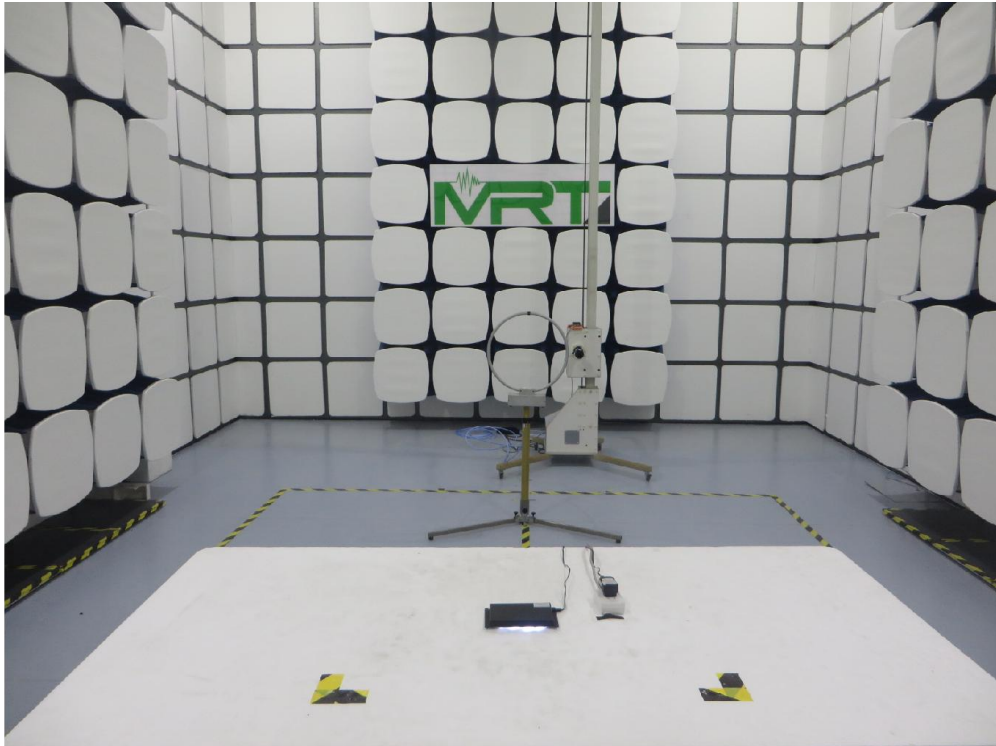

Test Setup Photo

Description: Front View of Conducted Emission Test Setup

Description: Back View of Conducted Emission Test Setup

Description: Radiated Emission Test Setup for 9kHz ~ 30MHz

Description: Radiated Emission Test Setup for 30MHz ~ 1GHz

Description: Radiated Emission Test Setup for Above 1GHz