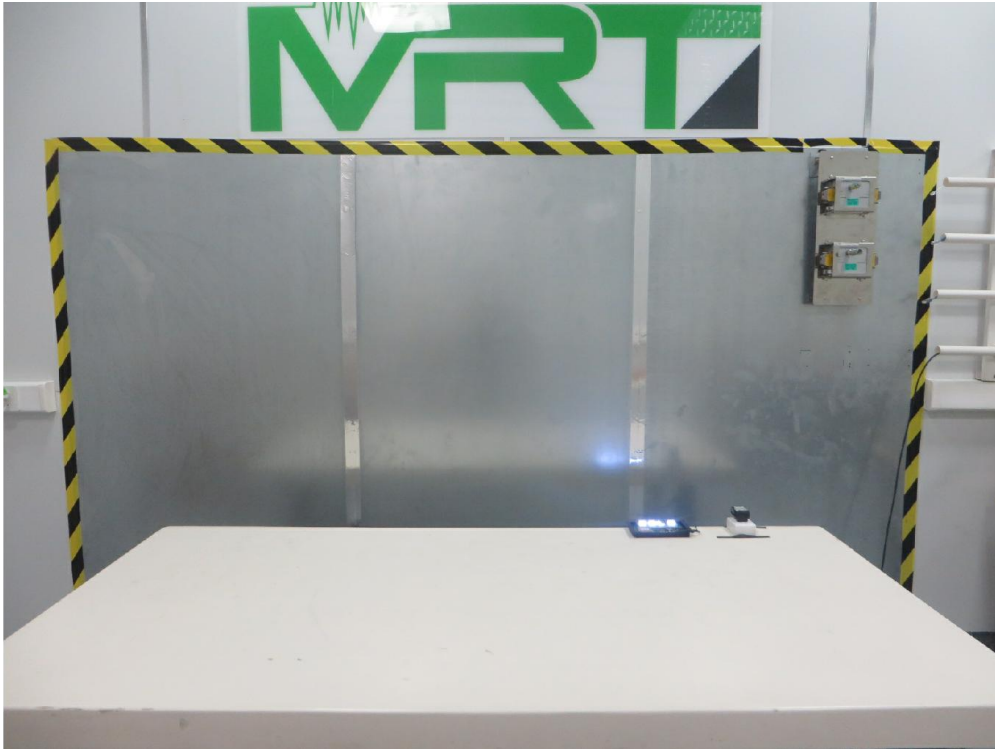

Test Setup Photo

Description: Front View of Conducted Emission Test Setup

Description: Back View of Conducted Emission Test Setup

Description: Radiated Emission Test Setup for 9kHz ~ 30MHz

Description: Radiated Emission Test Setup for 30MHz ~ 1GHz

Description: Radiated Emission Test Setup for Above 1GHz