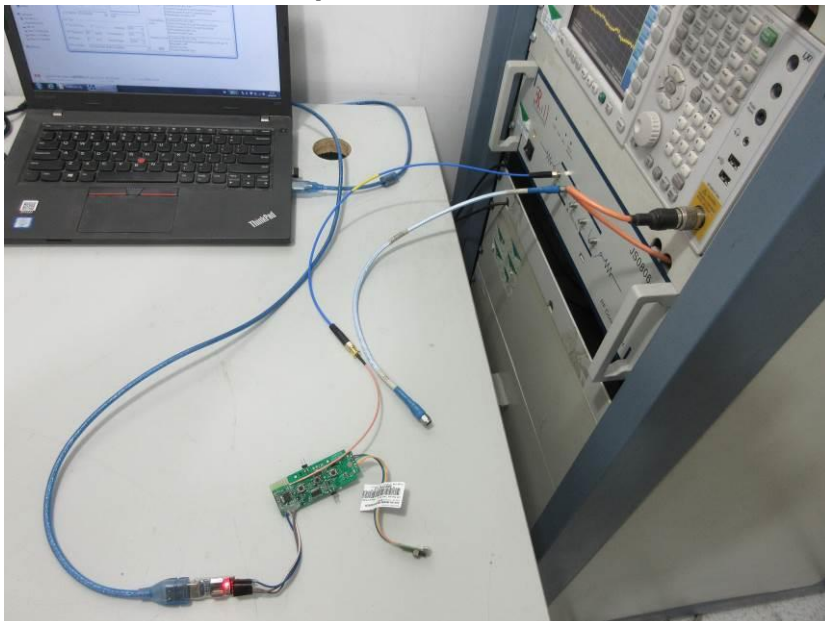

Test Setup Photos-FCC

Applicant:	HAPE INTERNATIONAL (NINGBO) LTD
Address of Applicant:	9-27 Nanhai Road, Dagang industrial City, Beilun, Ningbo, China
Equipment Under Test (EUT):	
Product Name:	Remote Control Engine
Model No.:	E3726

1 Contents

	Page
1 CONTENTS.....	2
2 EQUIPMENT UNDER TEST PICTURES	3
2.1 Radiated Emission Test Setup	3
2.2 RF Conducted Test Setup.....	5

2 EQUIPMENT UNDER TEST PICTURES

2.1 Radiated Emission Test Setup

Below 30MHz

30MHz to 1GHz

Above 1GHz

Zoom:

2.2 RF Conducted Test Setup

End