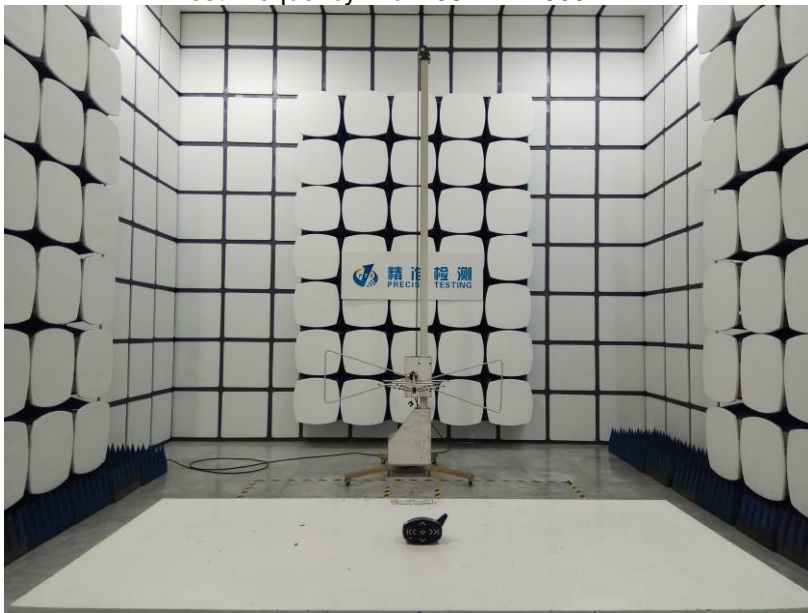

Conducted Emissions

Radiated Spurious Emissions Test Frequency From 30MHz-1000MHz

Test frequency from 1GHz-18GHz

Test frequency from 18GHz-25GHz