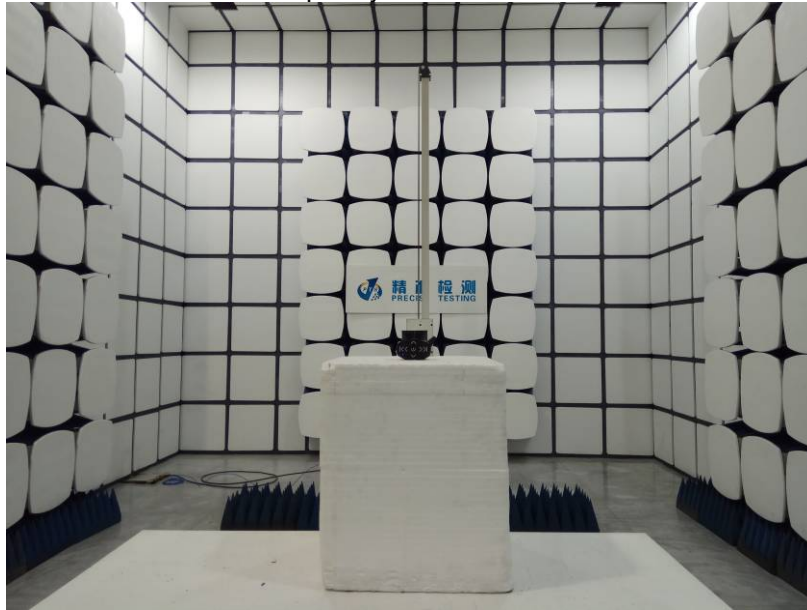

Conducted Emissions

Radiated Spurious Emissions Test Frequency From 30MHz-1000MHz

Test frequency from 1GHz-18GHz

Test frequency from 18GHz-25GHz