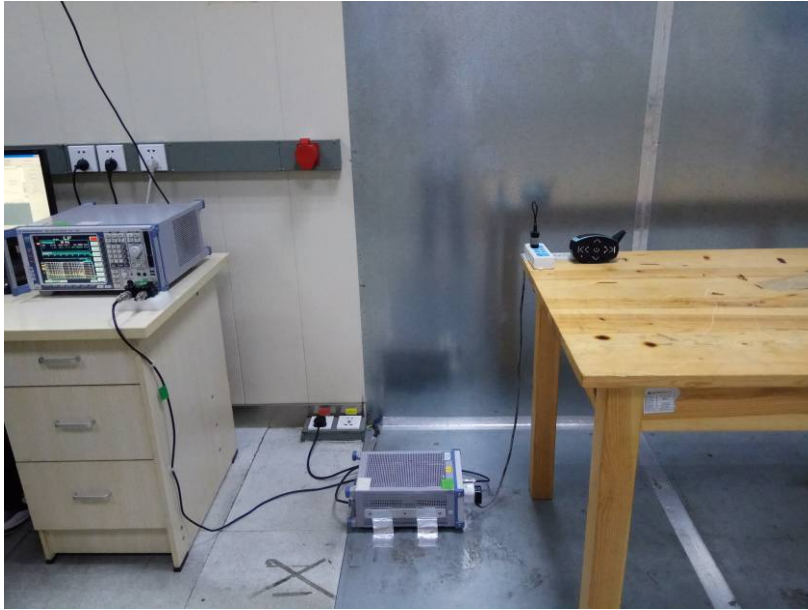

Conducted Emissions

Radiated Spurious Emissions Test Frequency From 30MHz-1000MHz

Test frequency from 1GHz-18GHz

Test frequency from 18GHz-25GHz